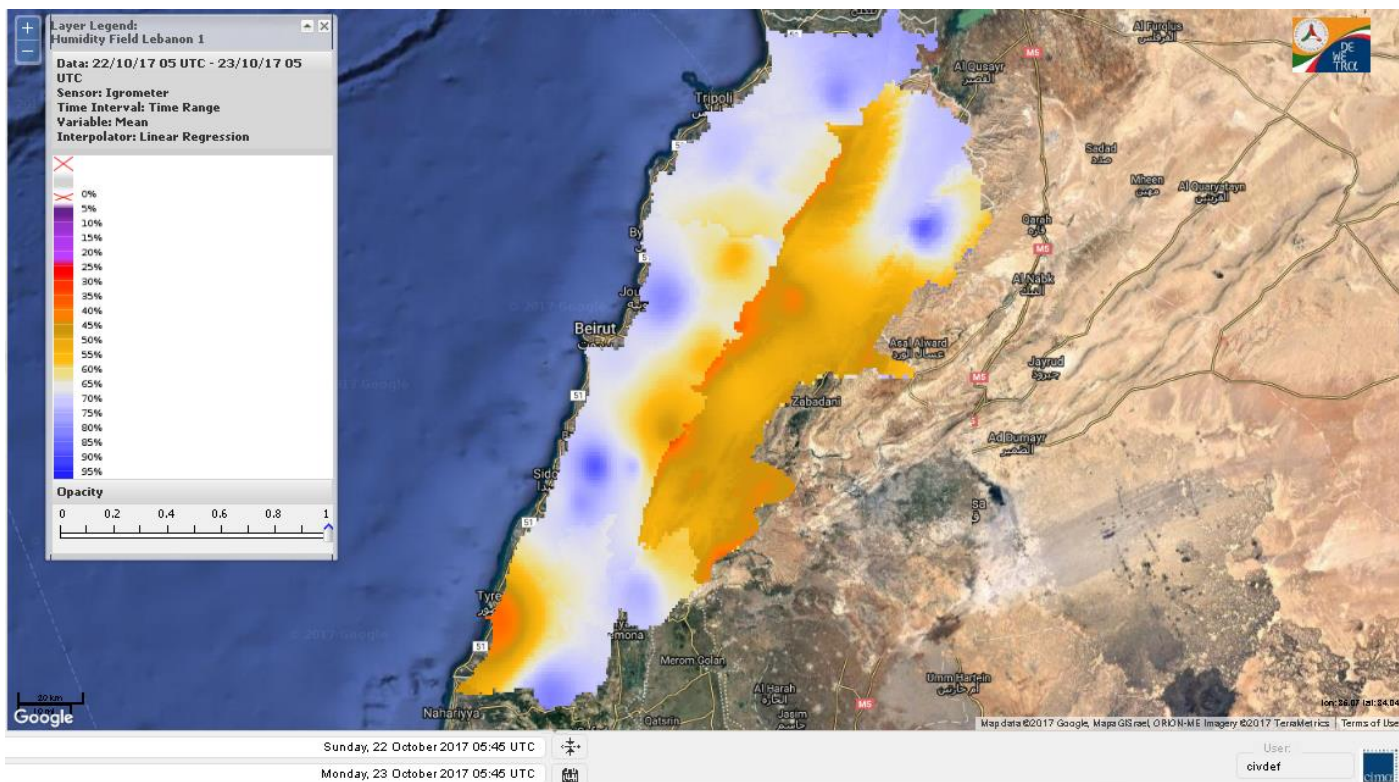

Lebanon humidity for 23 Oct 2017