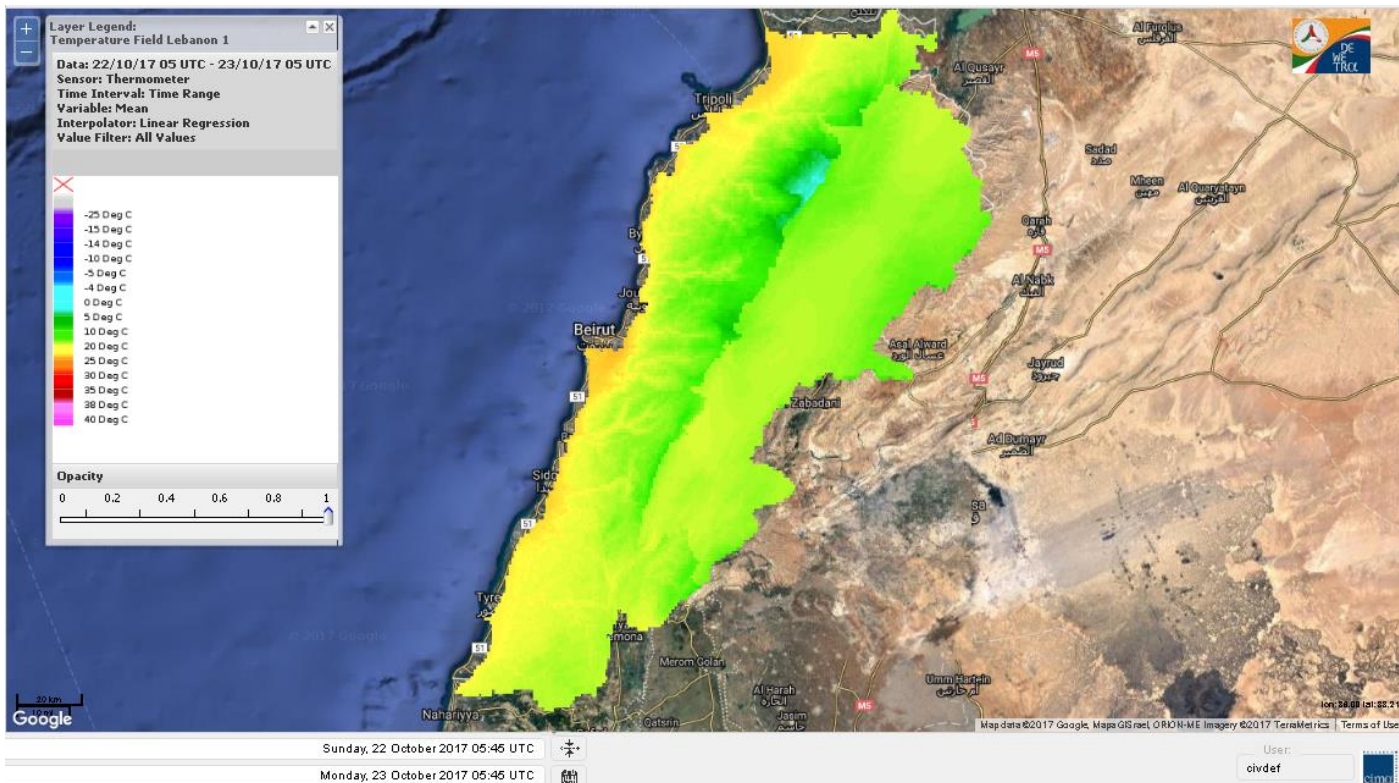

Lebanon temperature for 23 Oct 2017