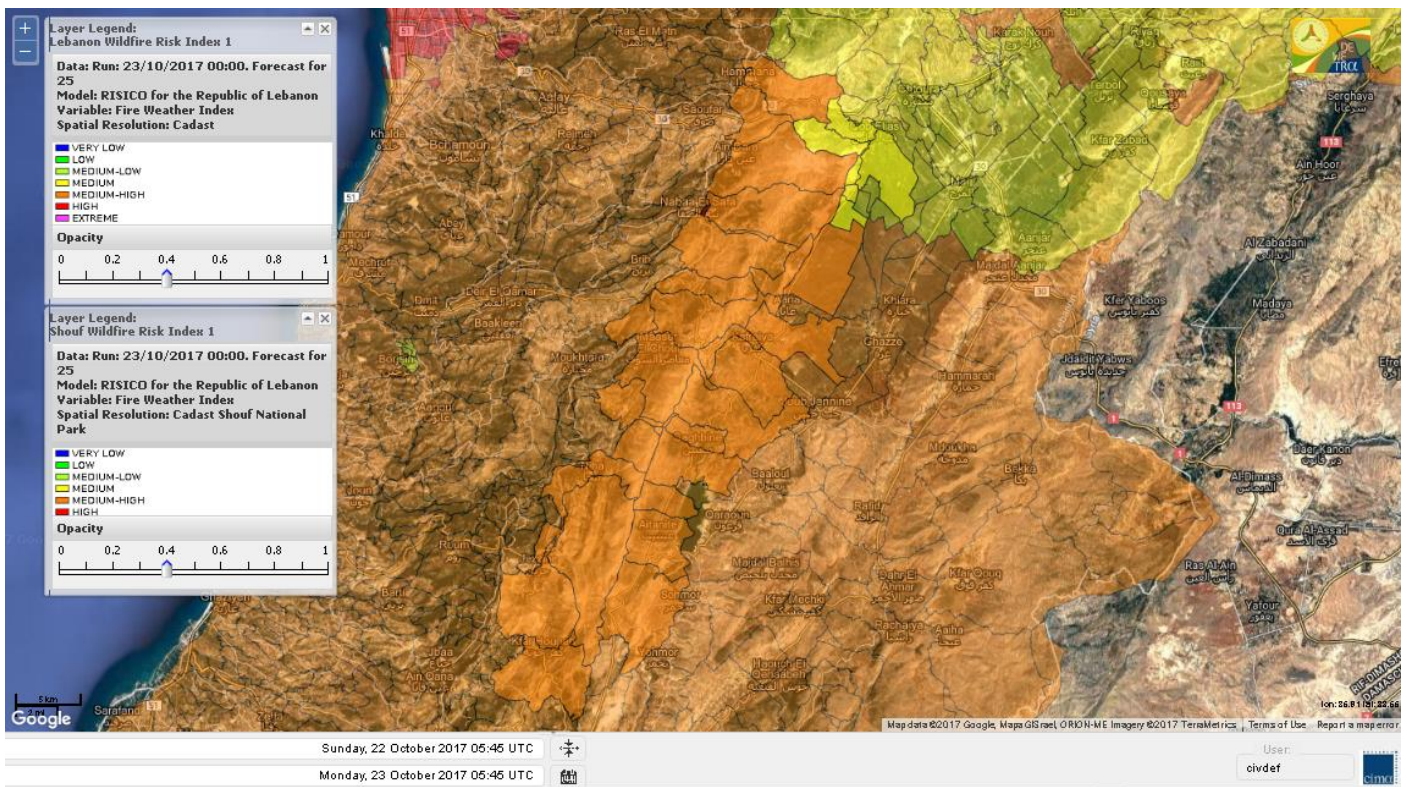

Shouf Biosphere Reserve Forecast for 25 Oct 2017