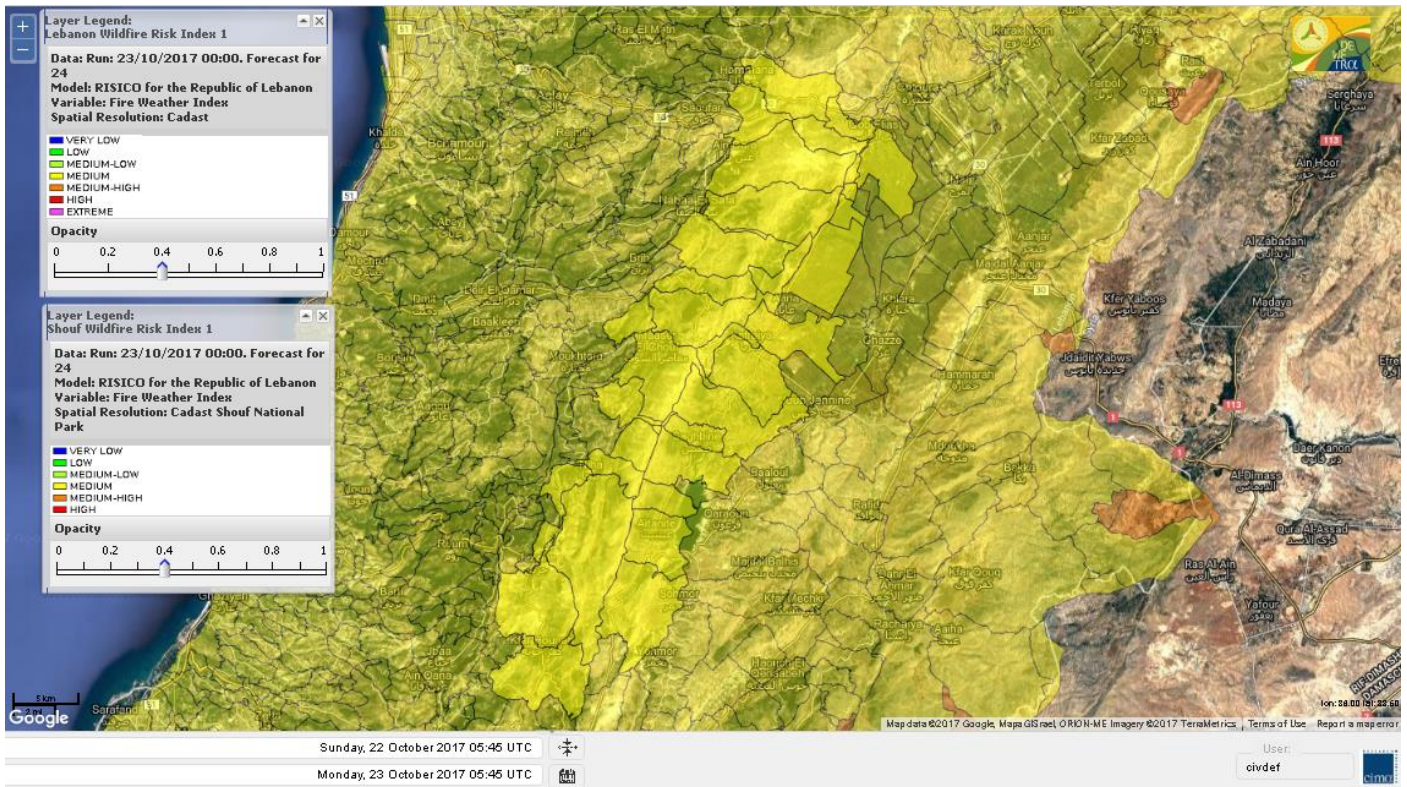

Shouf Biosphere Reserve Forecast for 24 Oct 2017