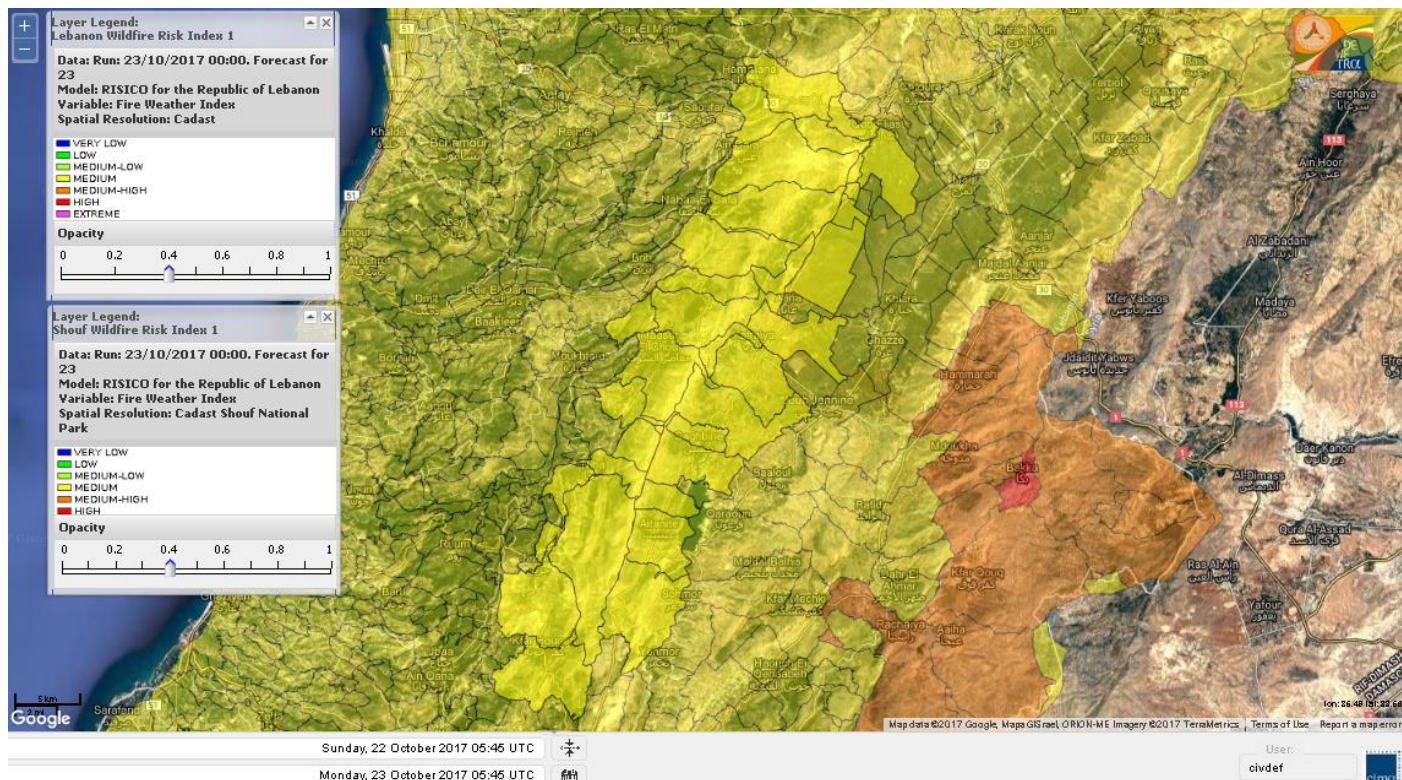

Shouf Biosphere Reserve Forecast for 23 Oct 2017