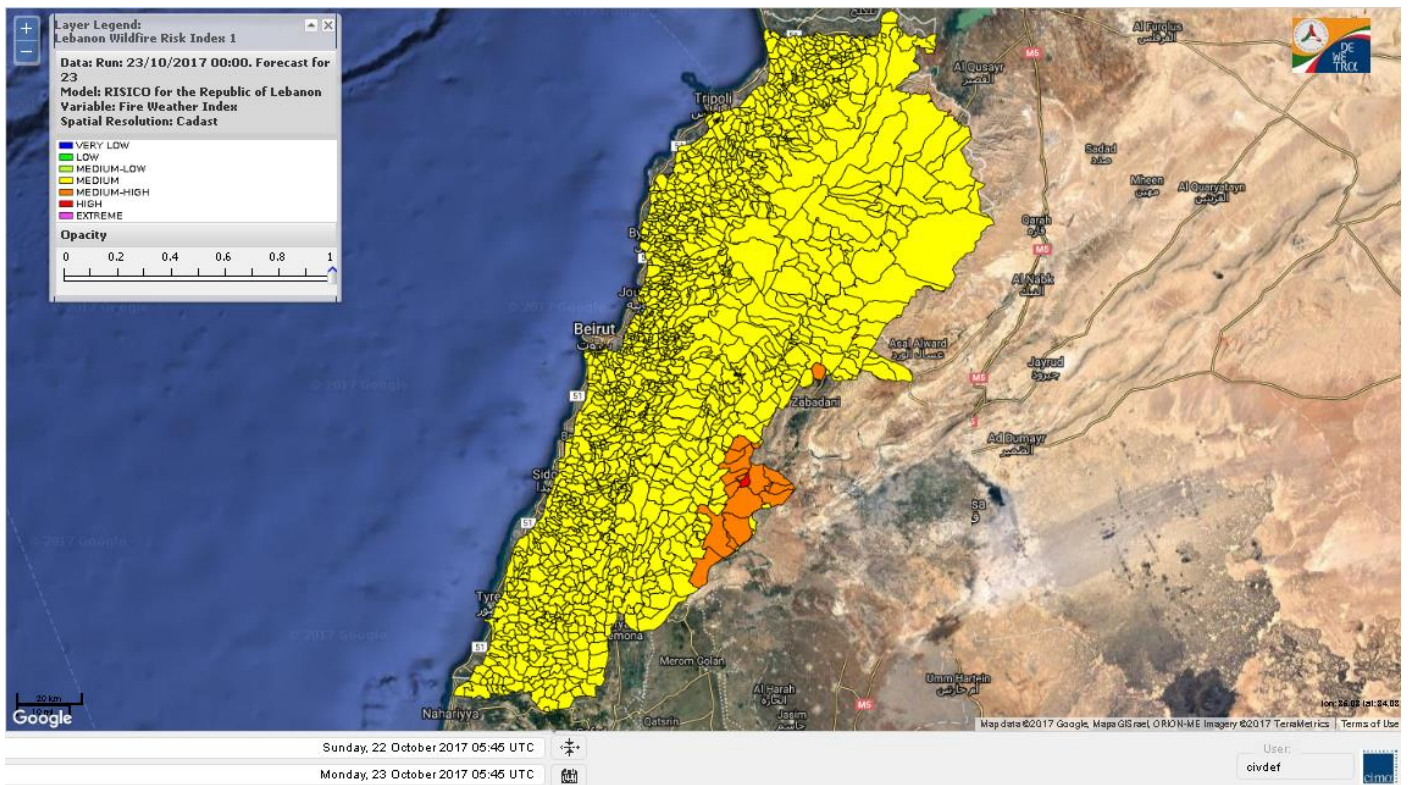

Lebanon for 23 Oct 2017