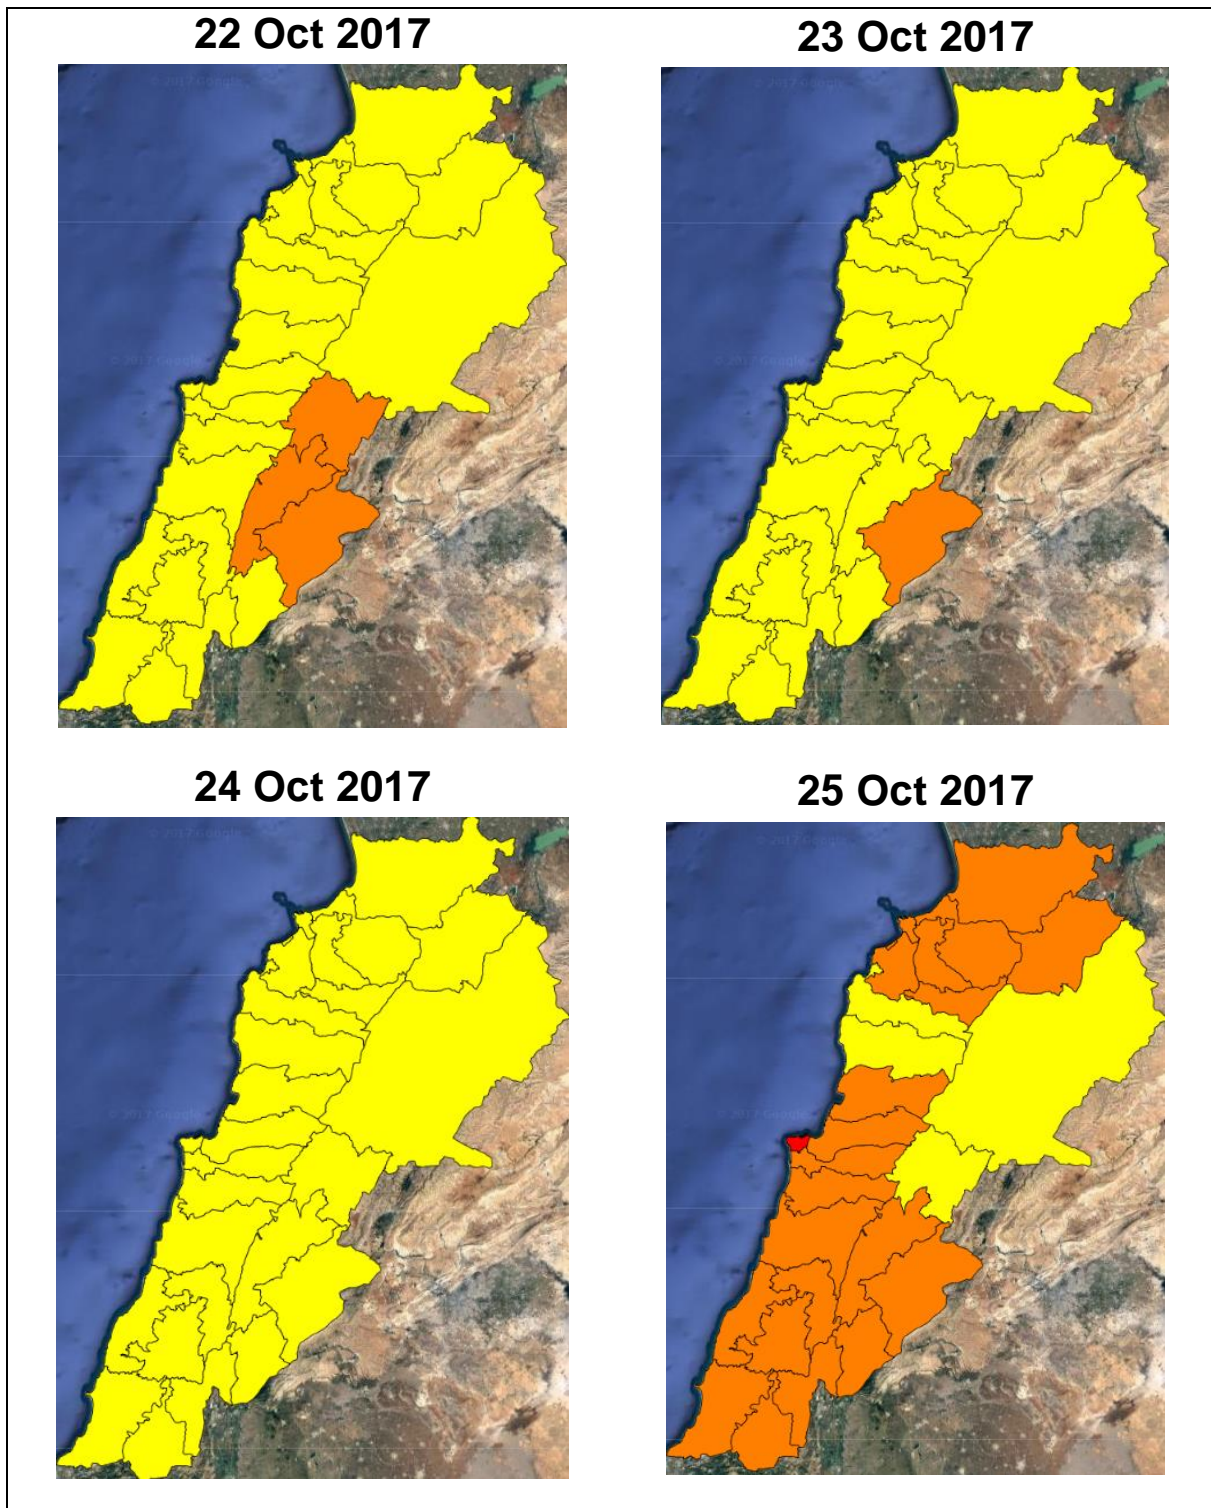

FIRE RISK INDEX

Layer Legend:
Lebanon Wildfire Risk Index 1

Data: Run: 23/10/2017 00:00. Forecast for 23
Model: RISICO for the Republic of Lebanon
Variable: Fire Weather Index
Spatial Resolution: Caza

- VERY LOW
- LOW
- MEDIUM-LOW
- MEDIUM
- MEDIUM-HIGH
- HIGH
- EXTREME