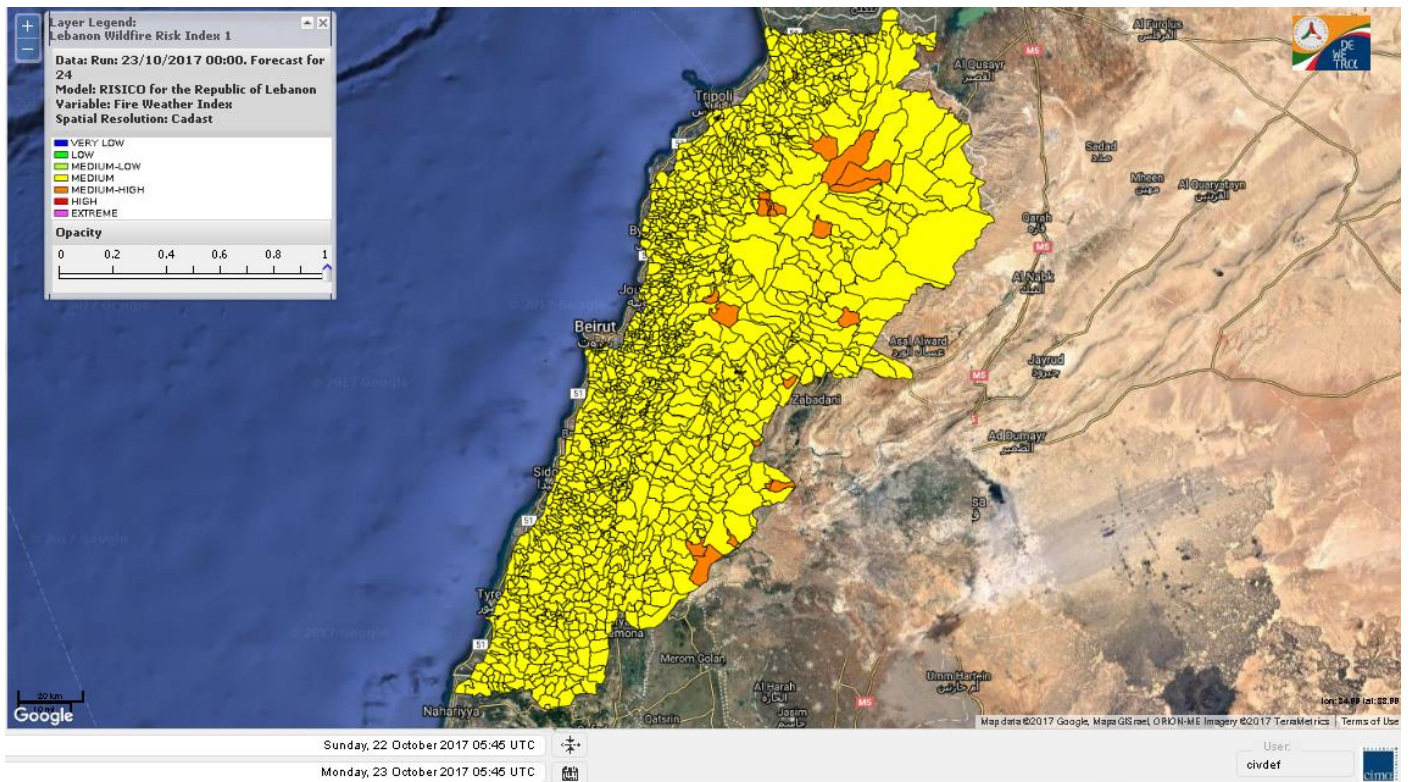

Lebanon for 24 Oct 2017