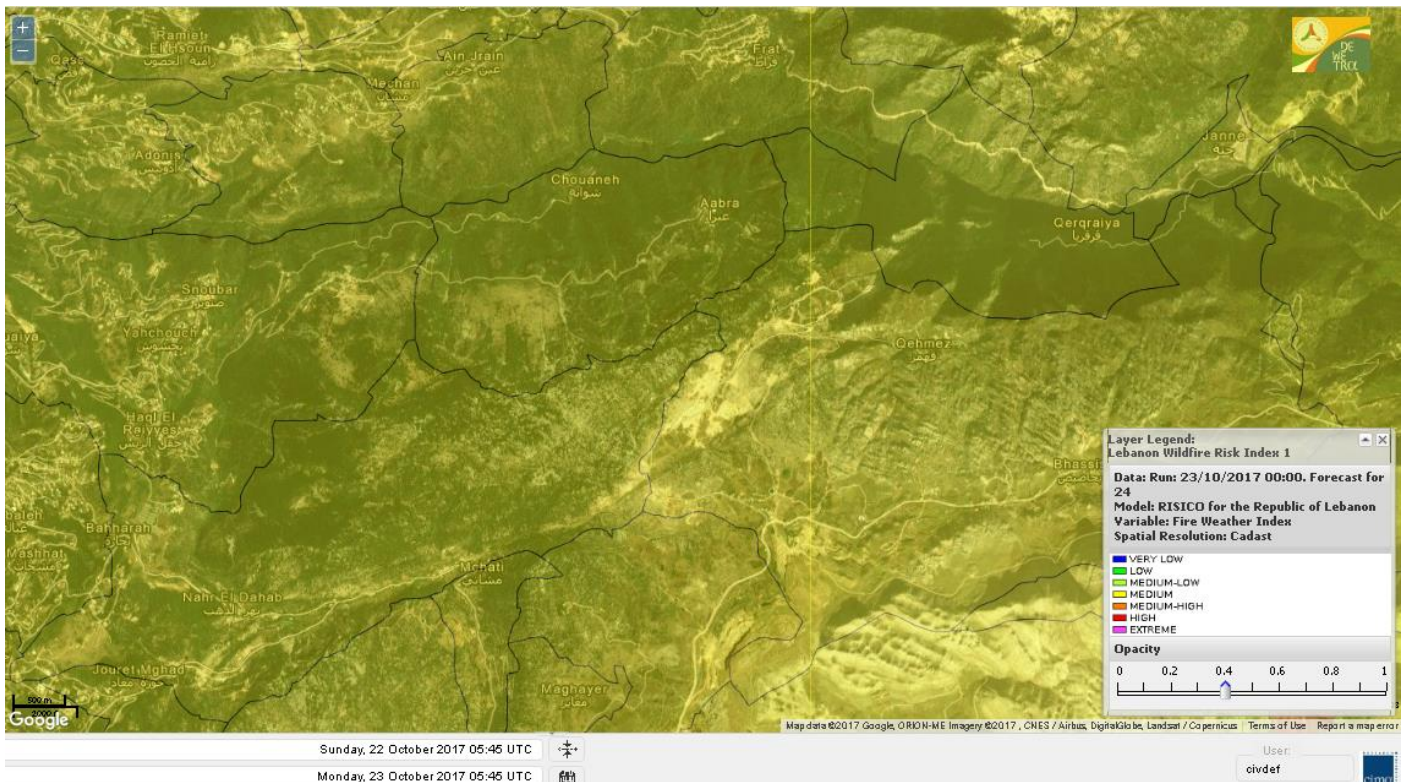

Jabal Moussa Reserve Forecast for 24 Oct 2017