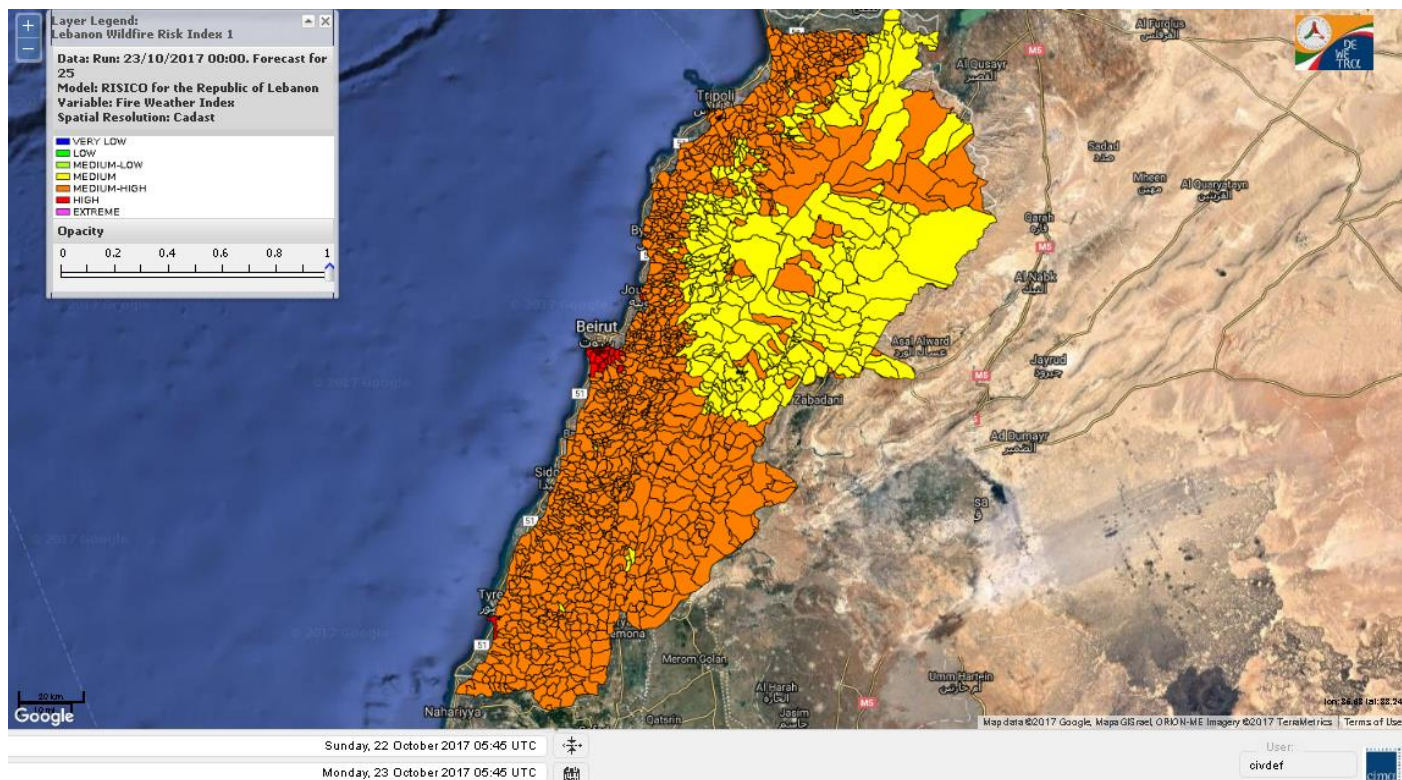

Lebanon for 25 Oct 2017