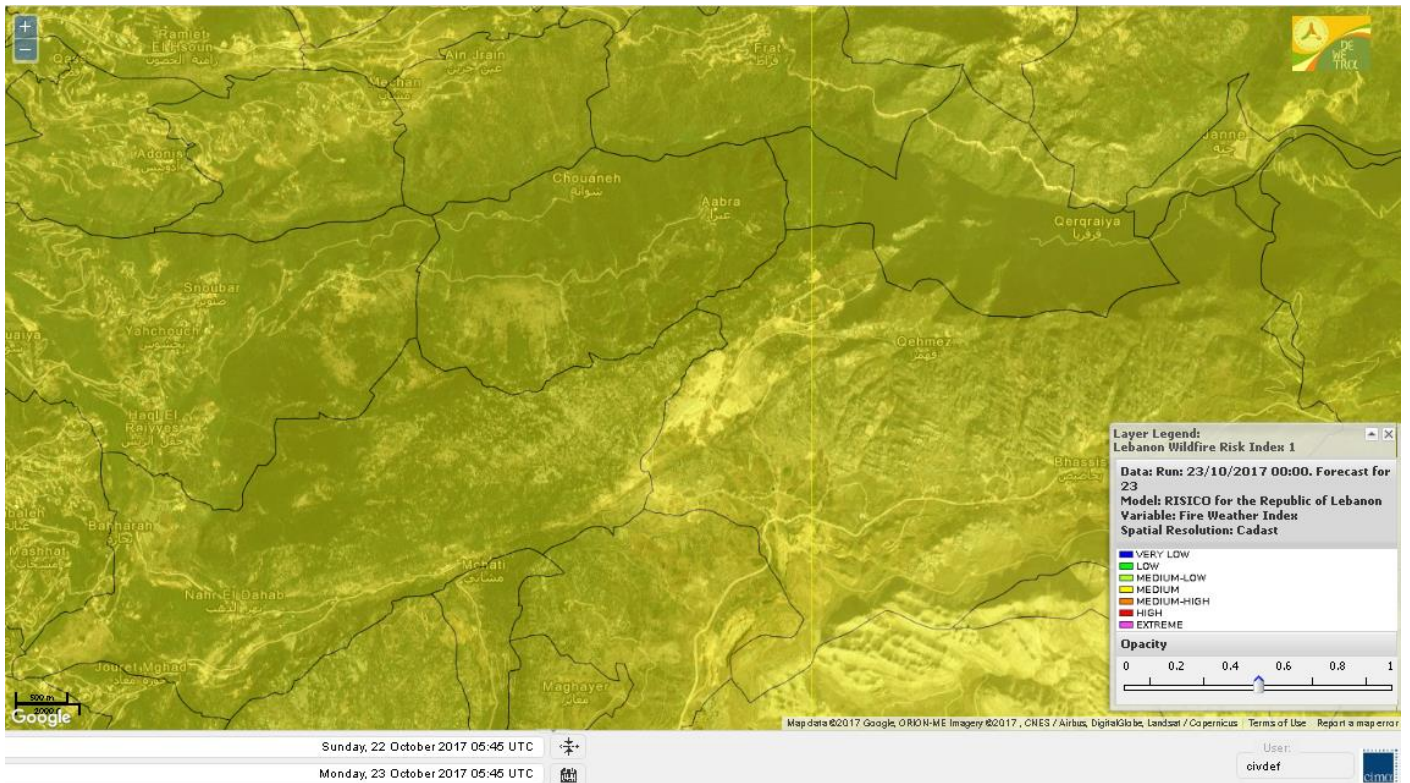

Jabal Moussa Reserve Forecast for 23 Oct 2017