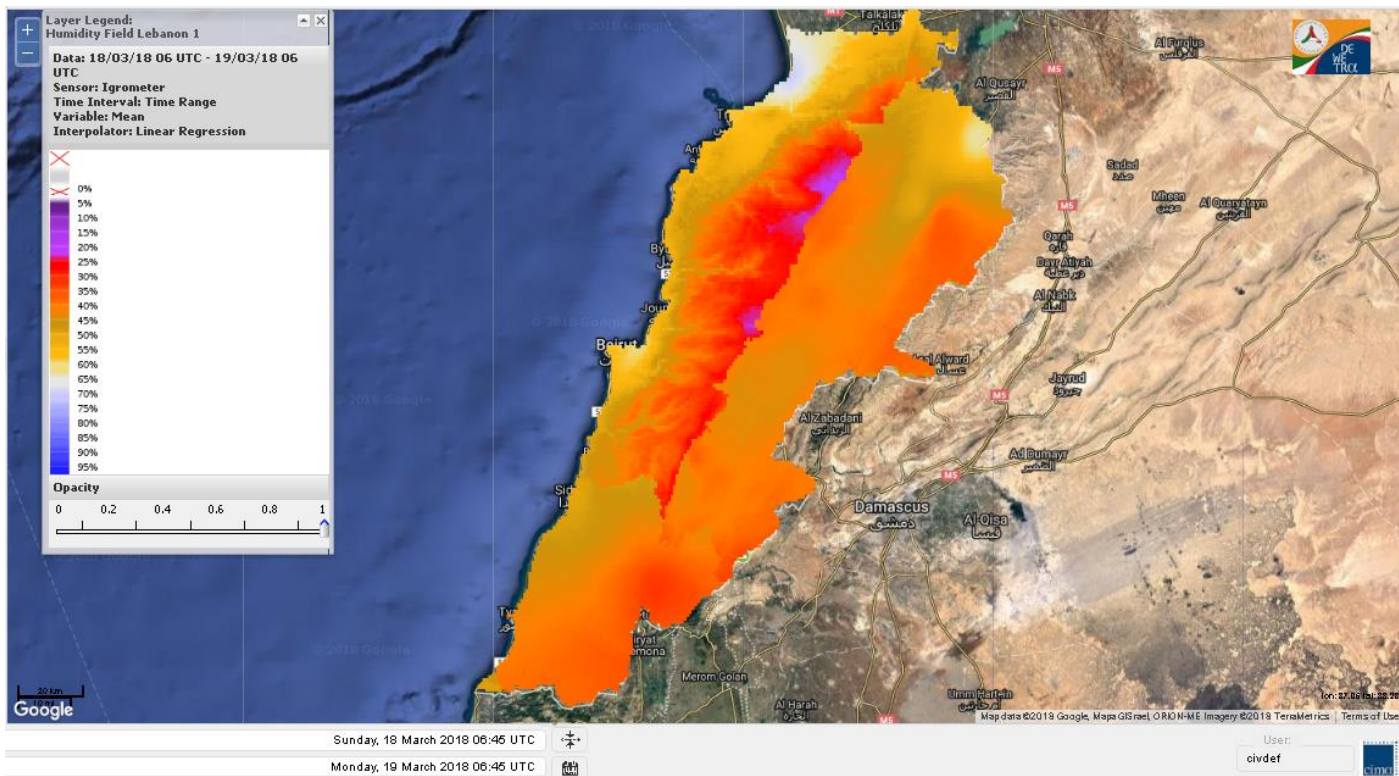

Lebanon humidity for Lebanon 19 Mar 2018