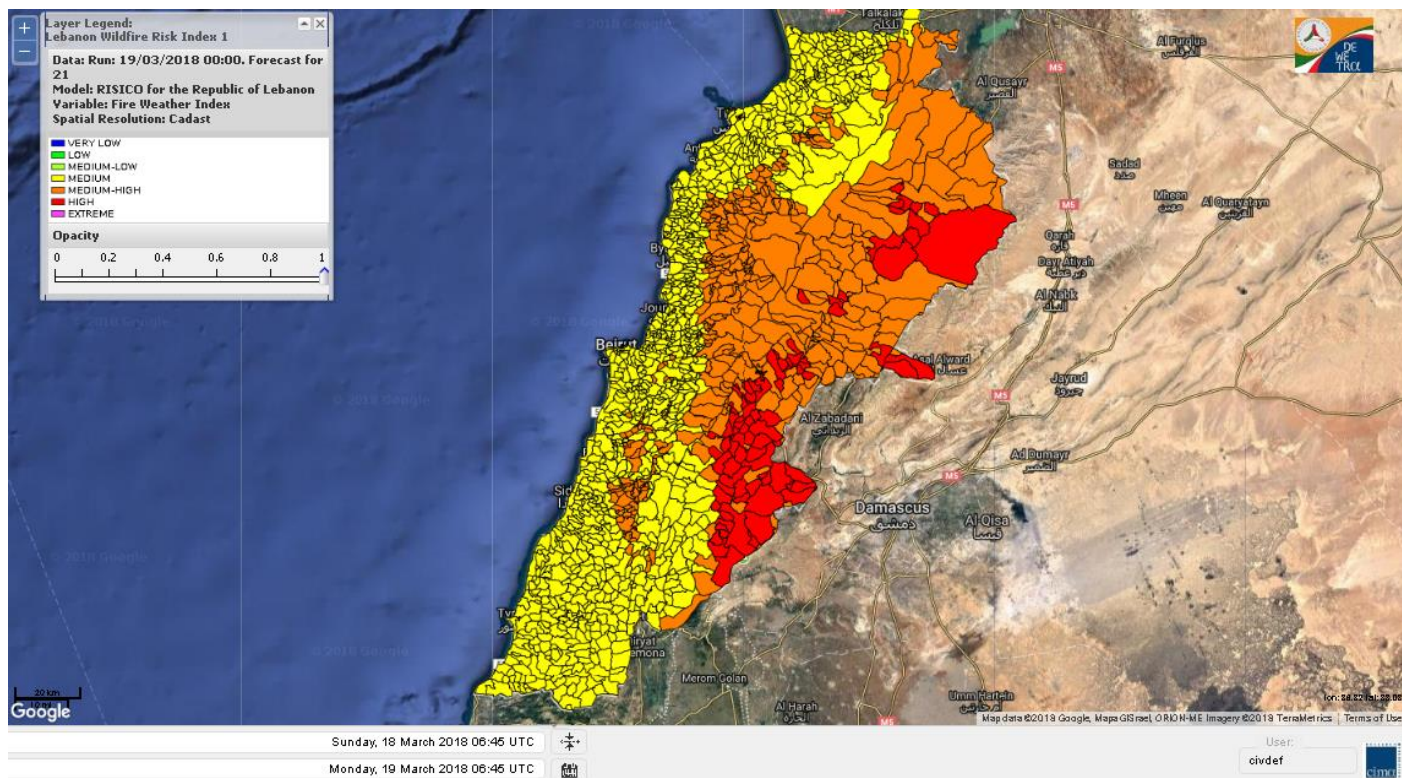

Lebanon for 21 Mar 2018