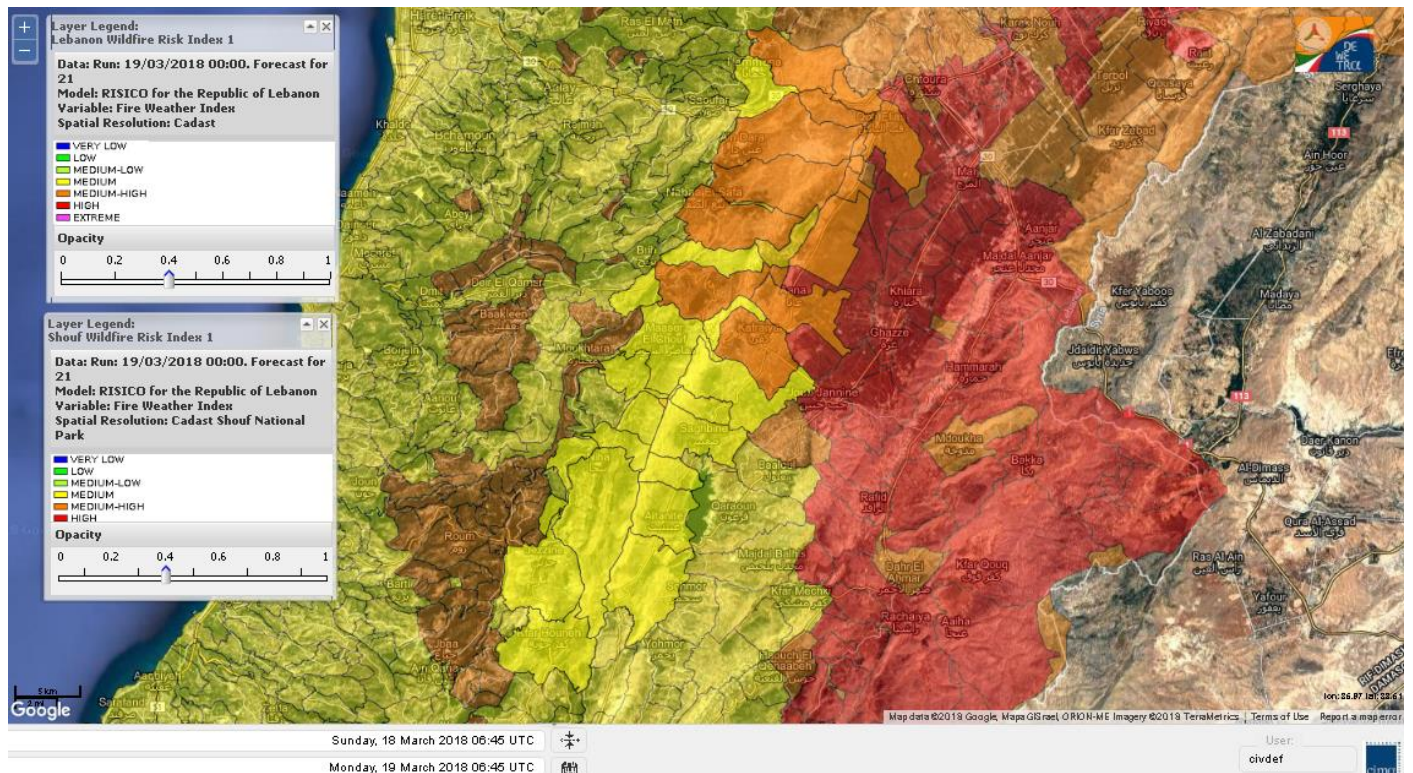

Shouf Biosphere Reserve Forecast for 21 Mar 2018