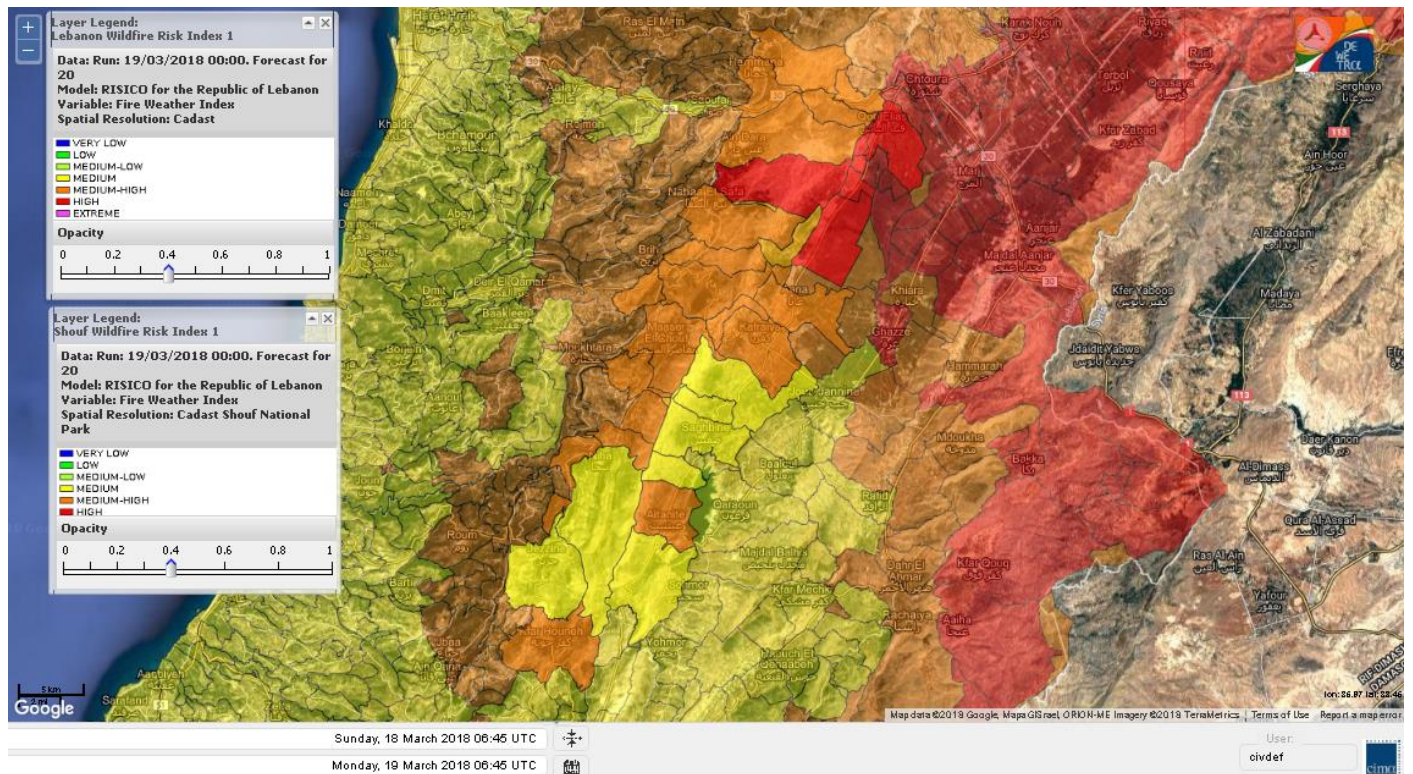

Shouf Biosphere Reserve Forecast for 20 Mar 2018