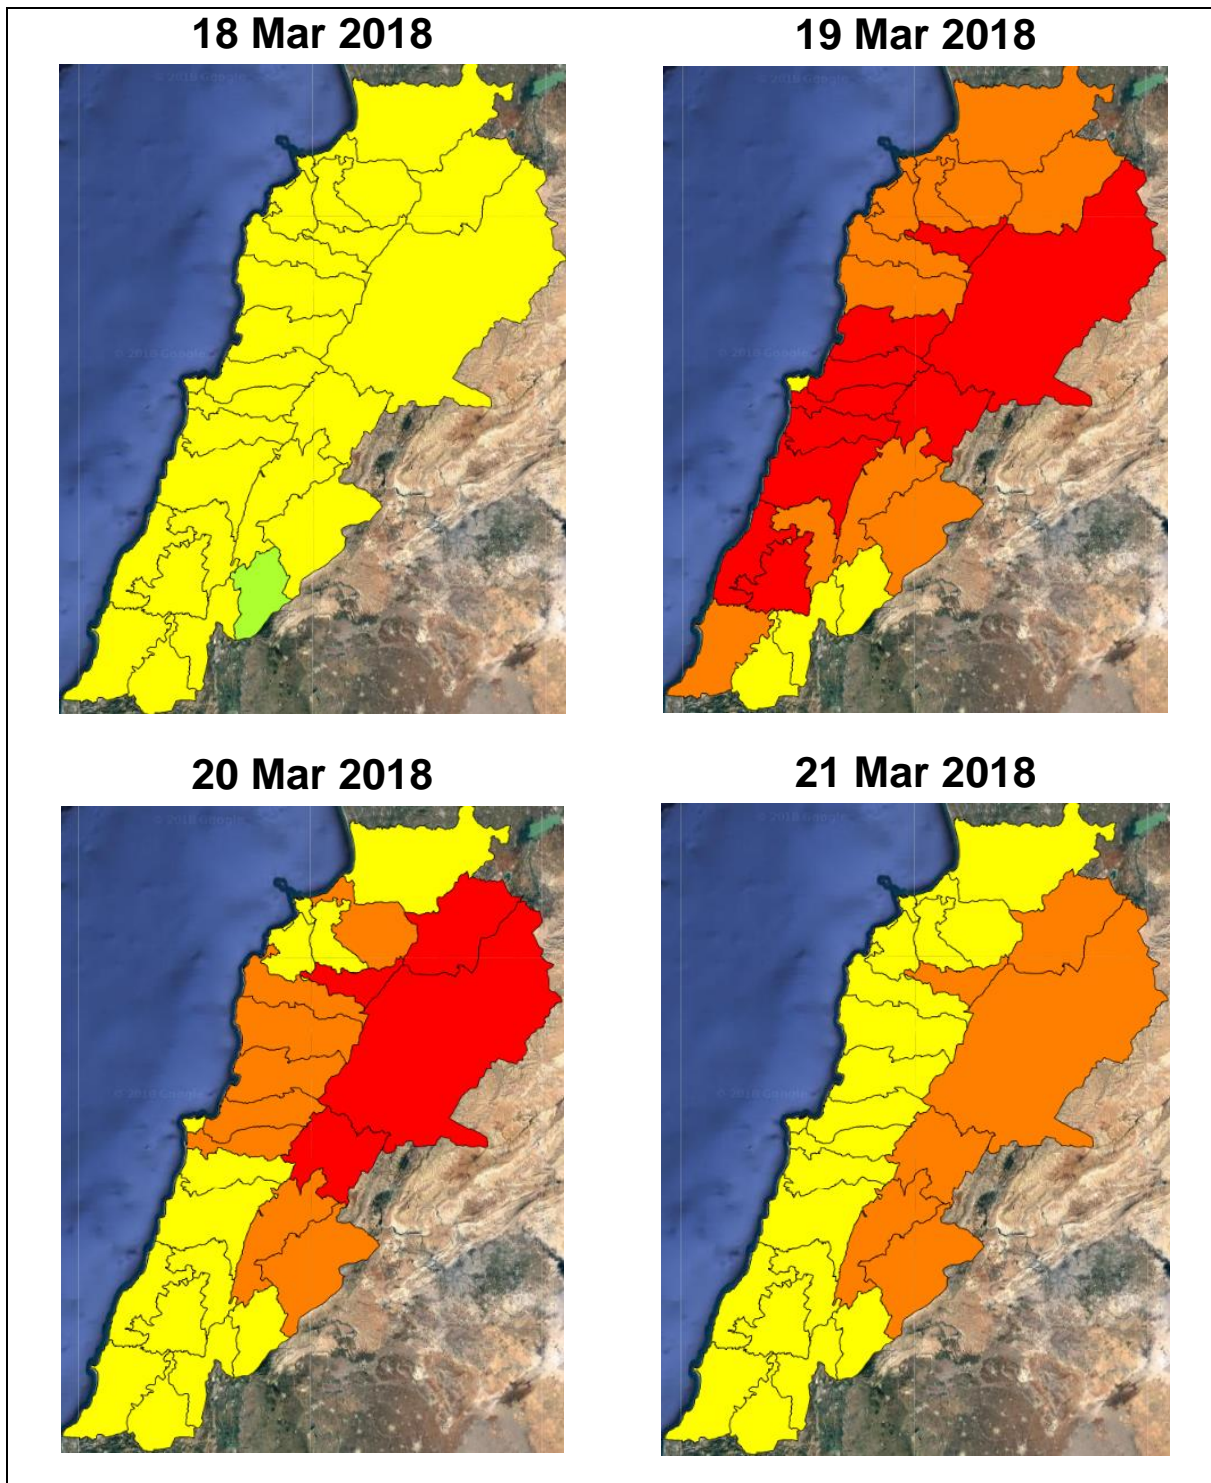

FIRE RISK INDEX

Layer Legend:
Lebanon Wildfire Risk Index: 1

Data: Run: 19/03/2018 00:00. Forecast for 19
Model: RISICO for the Republic of Lebanon
Variable: Fire Weather Index
Spatial Resolution: Caza

- VERY LOW
- LOW
- MEDIUM-LOW
- MEDIUM
- MEDIUM-HIGH
- HIGH
- EXTREME