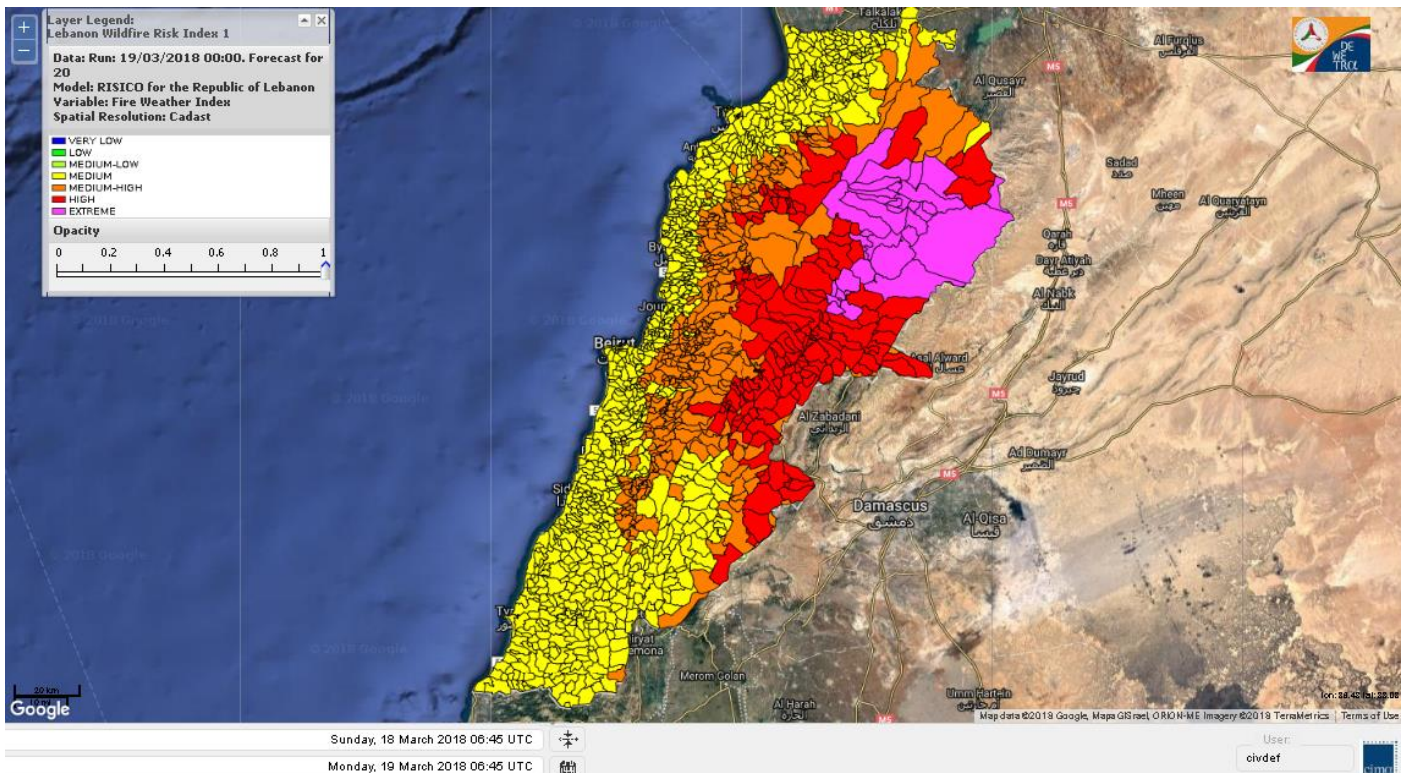

Lebanon for 20 Mar 2018