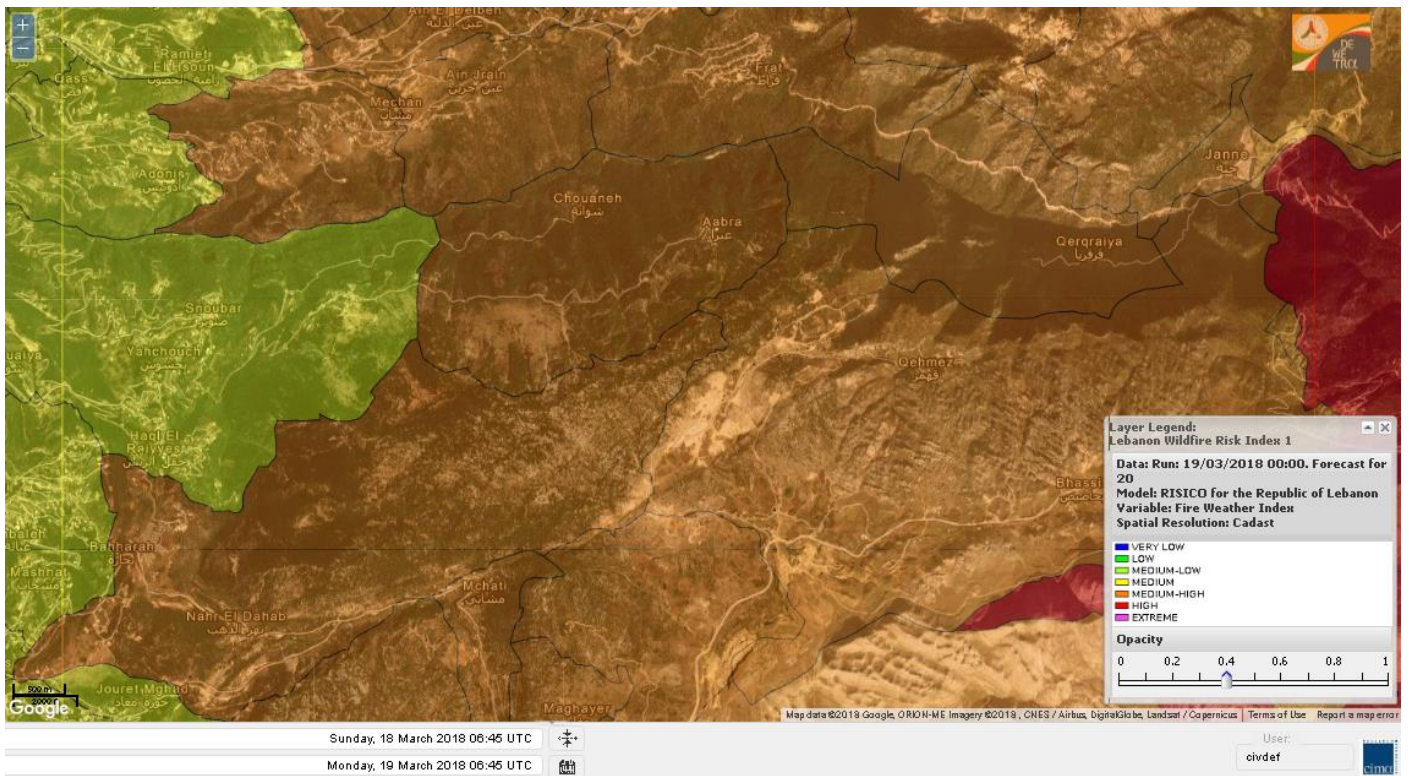

Jabal Moussa Reserve Forecast for 20 Mar 2018