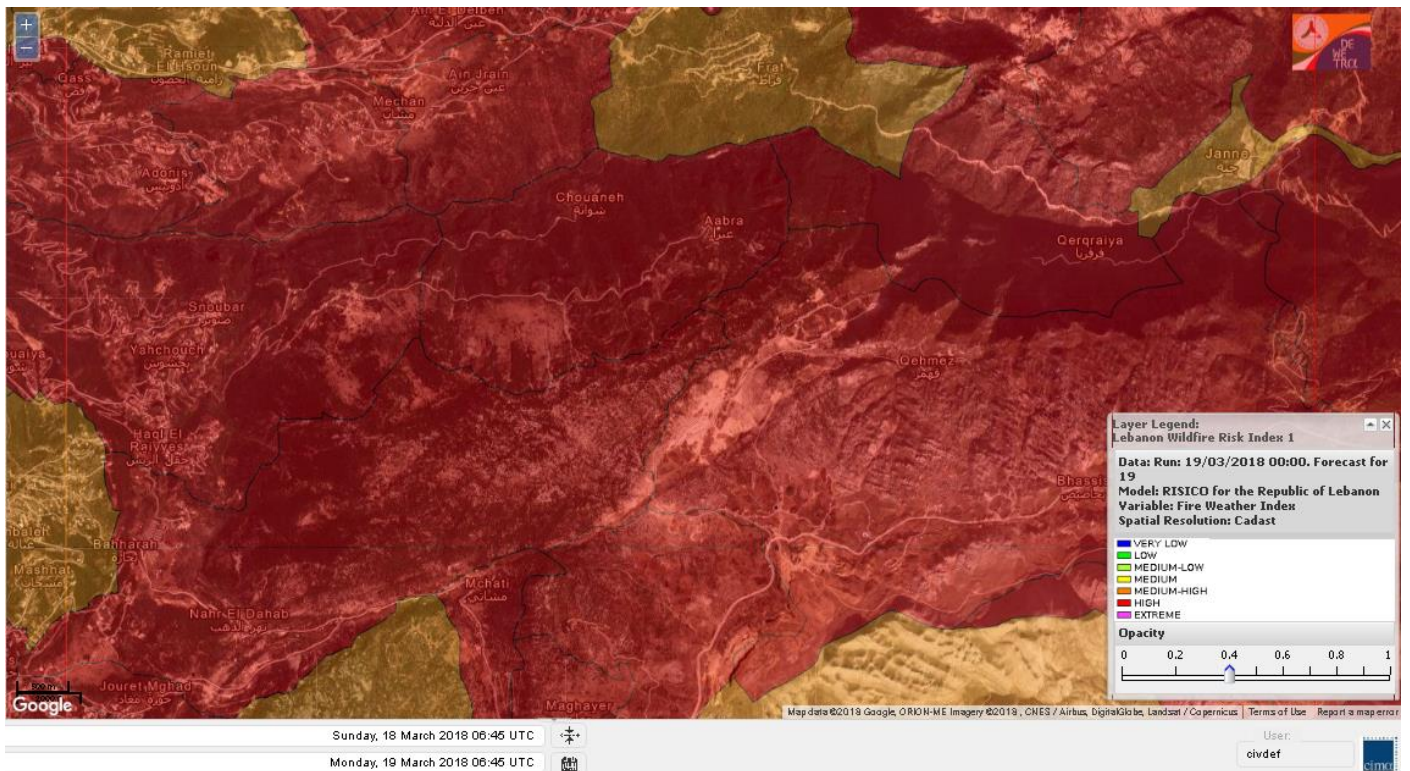

Jabal Moussa Reserve Forecast for 19 Mar 2018