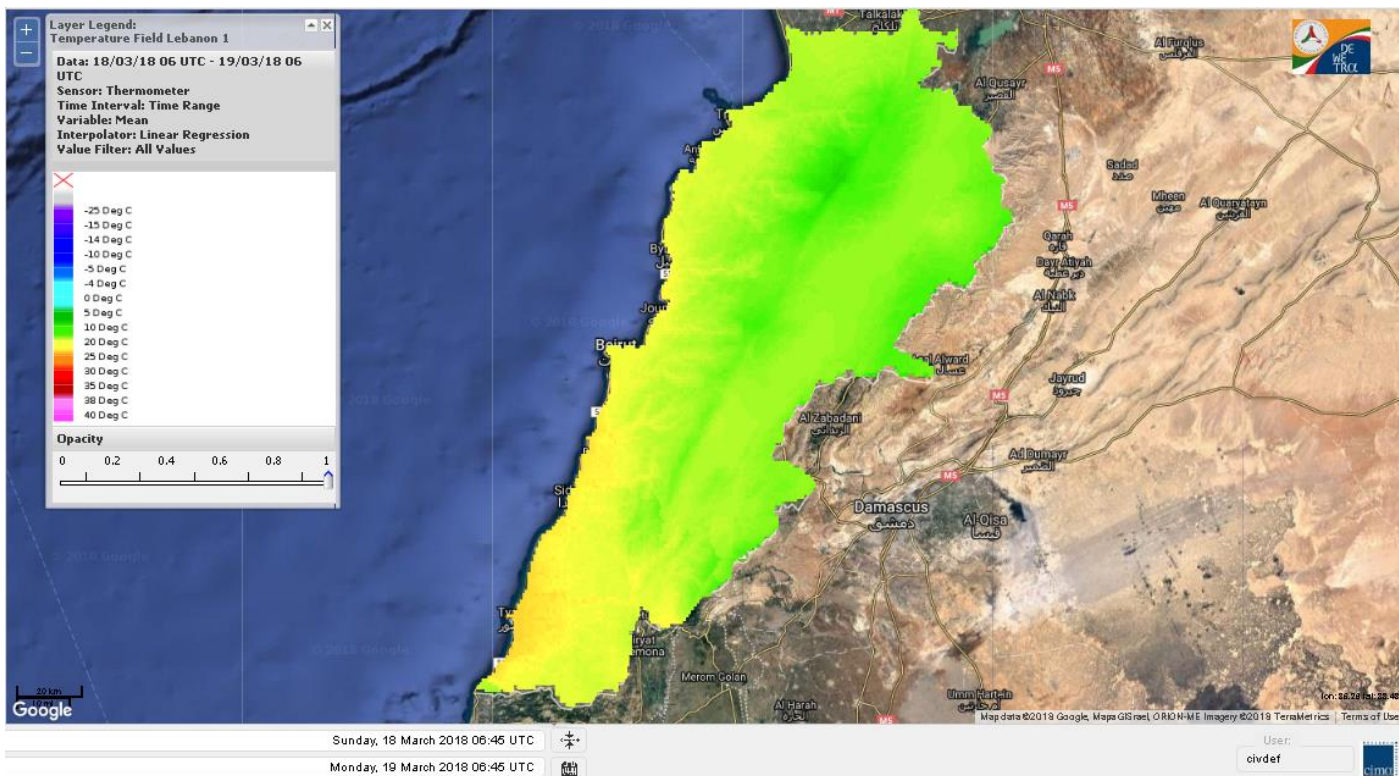

Lebanon temperature for Lebanon 19 Mar 2018