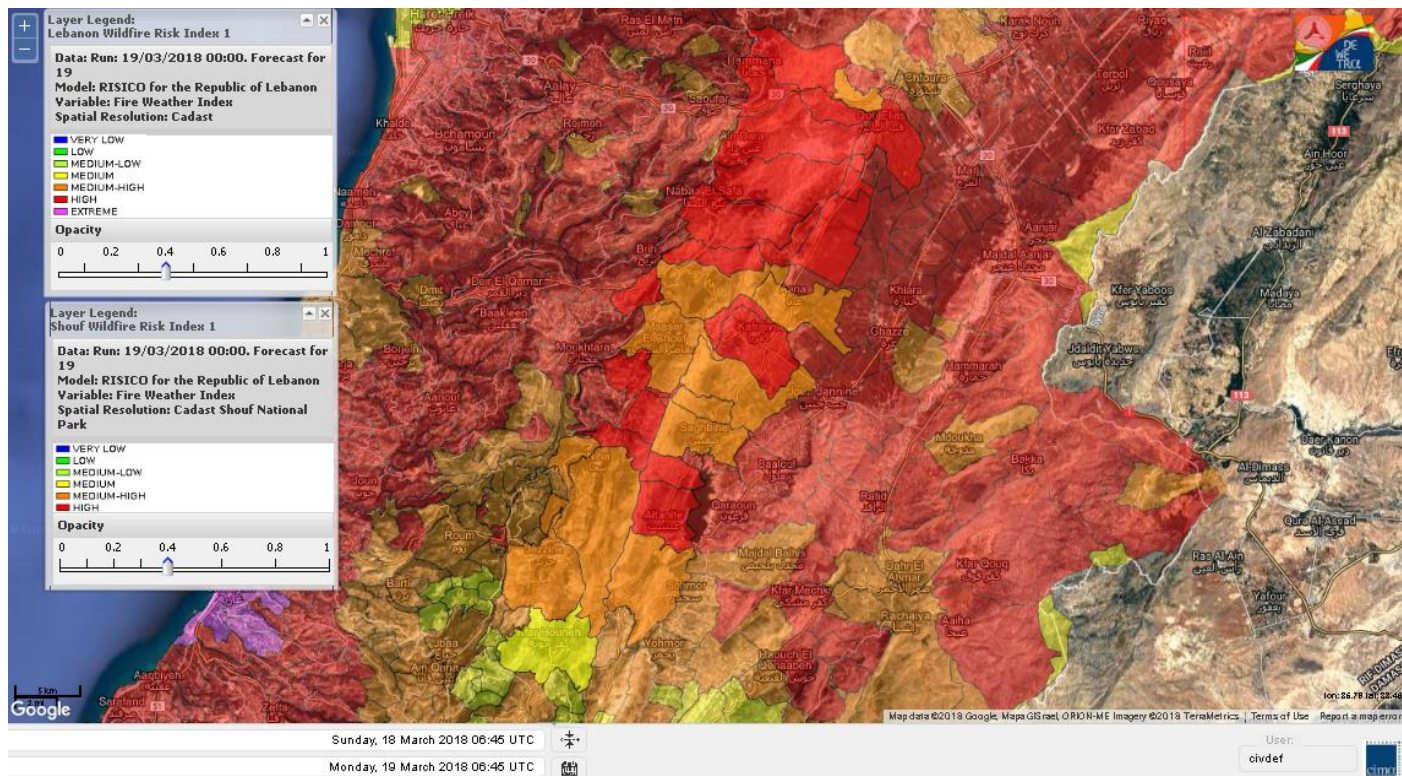

Shouf Biosphere Reserve Forecast for 19 Mar 2018