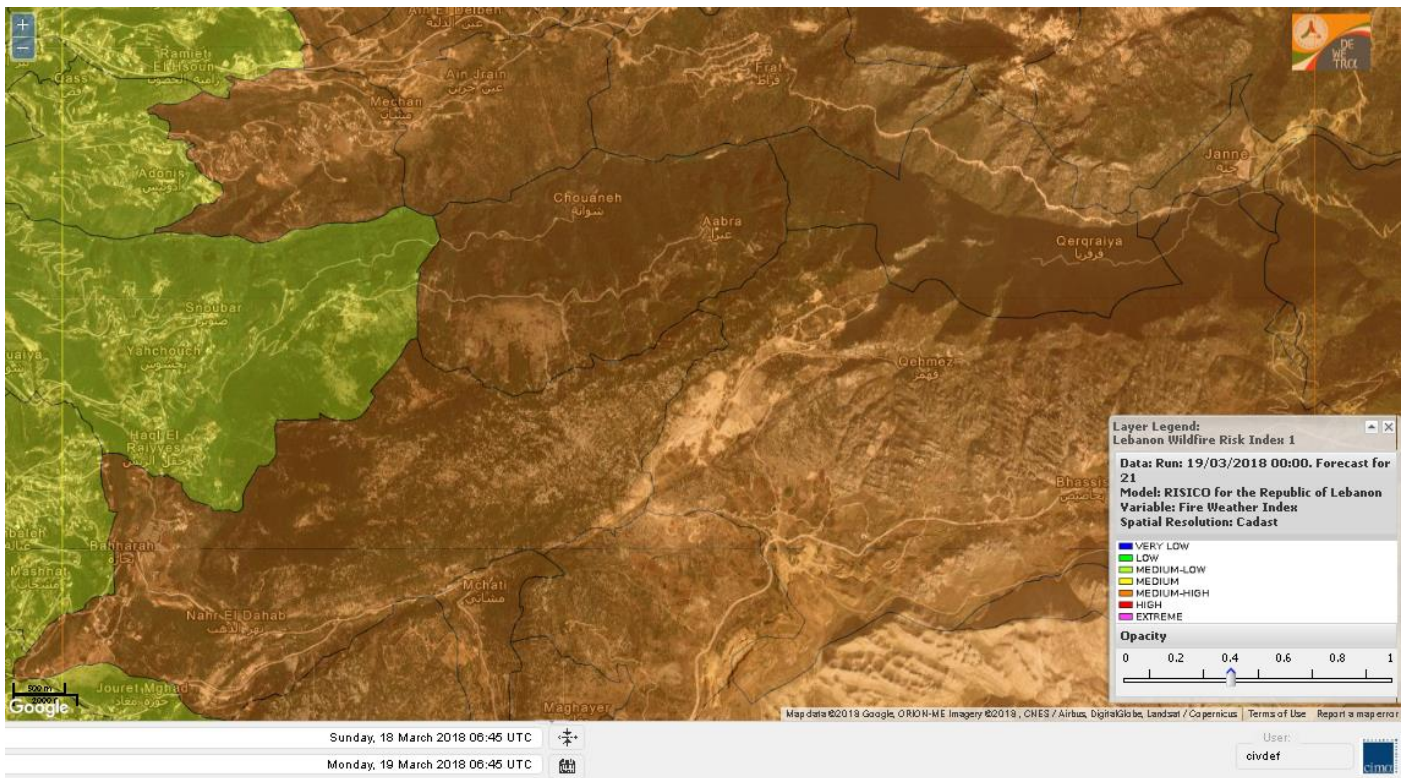

Jabal Moussa Reserve Forecast for 21 Mar 2018