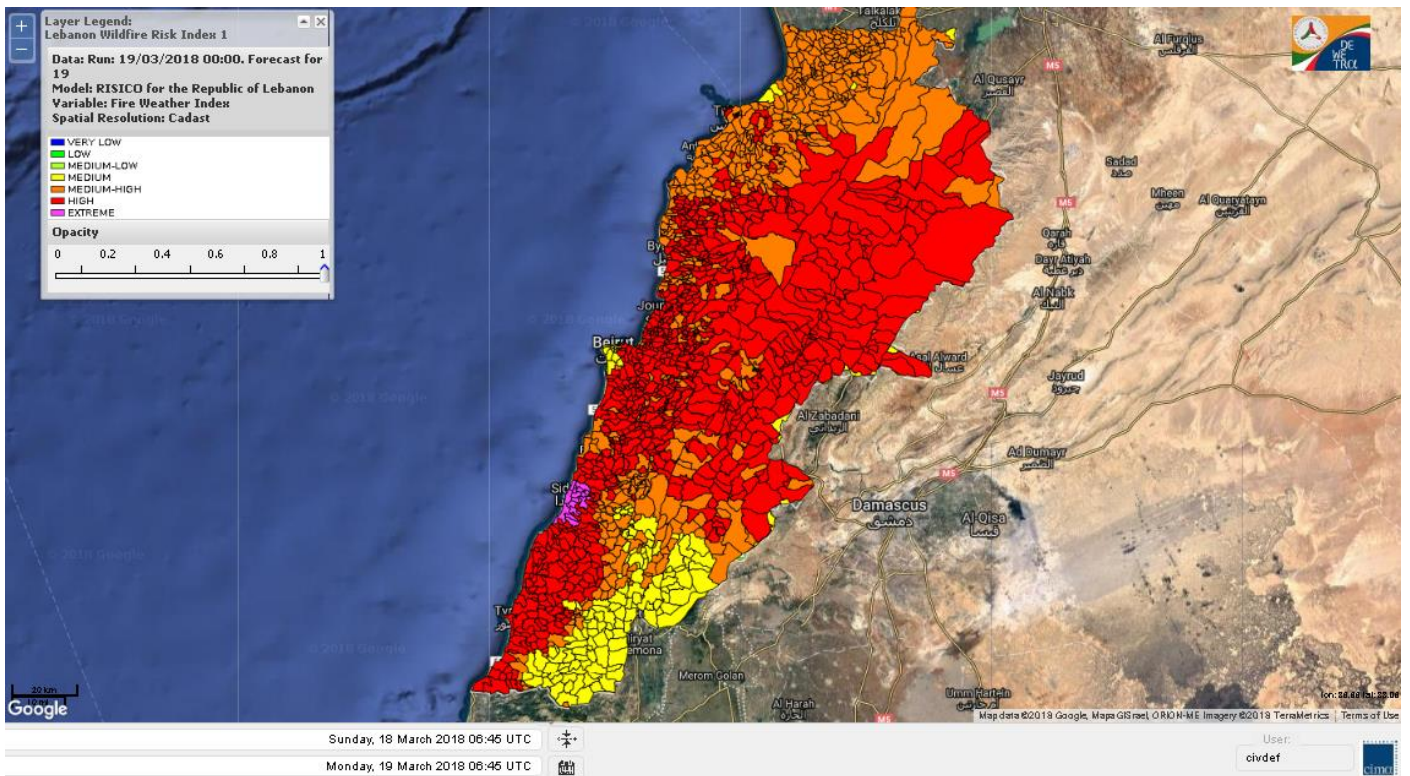

Lebanon for 19 Mar 2018