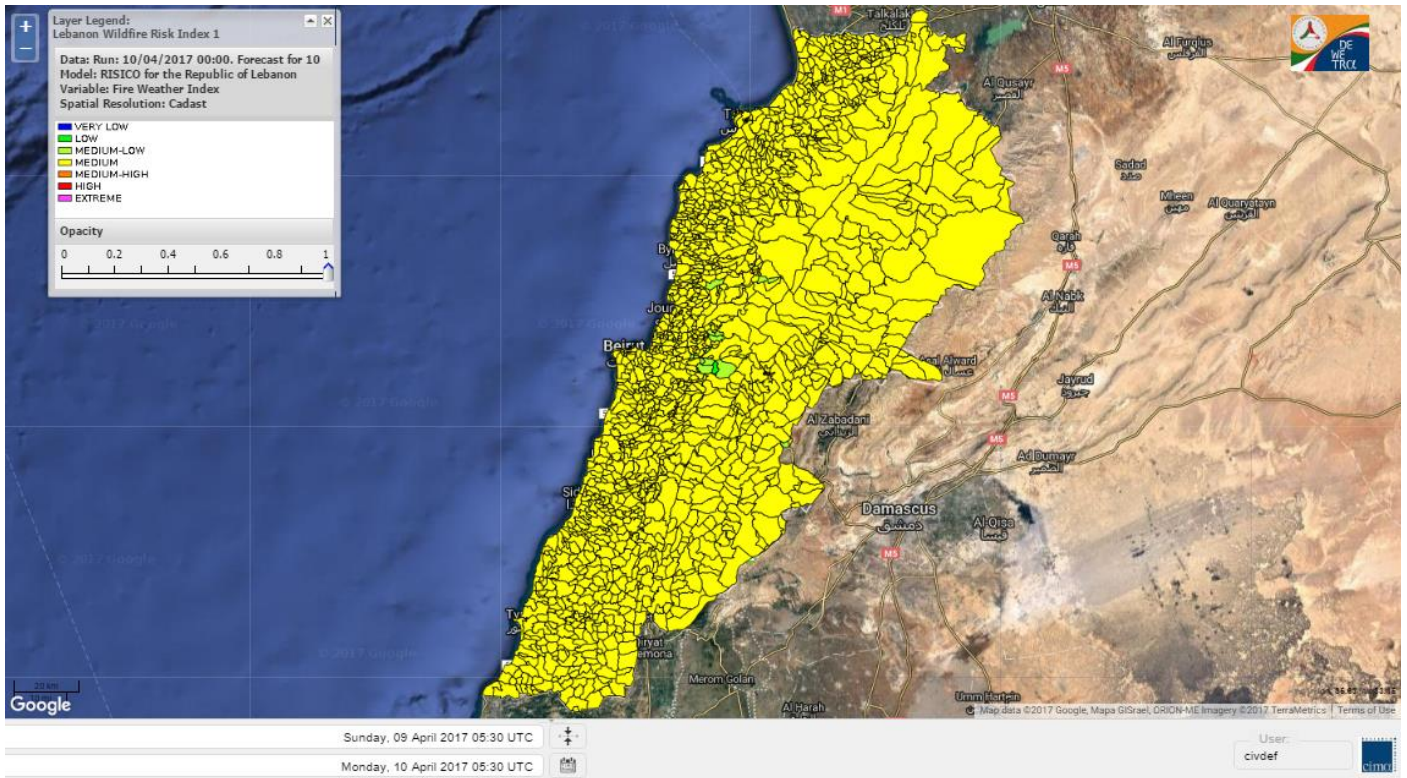

Lebanon for 10 April 2017