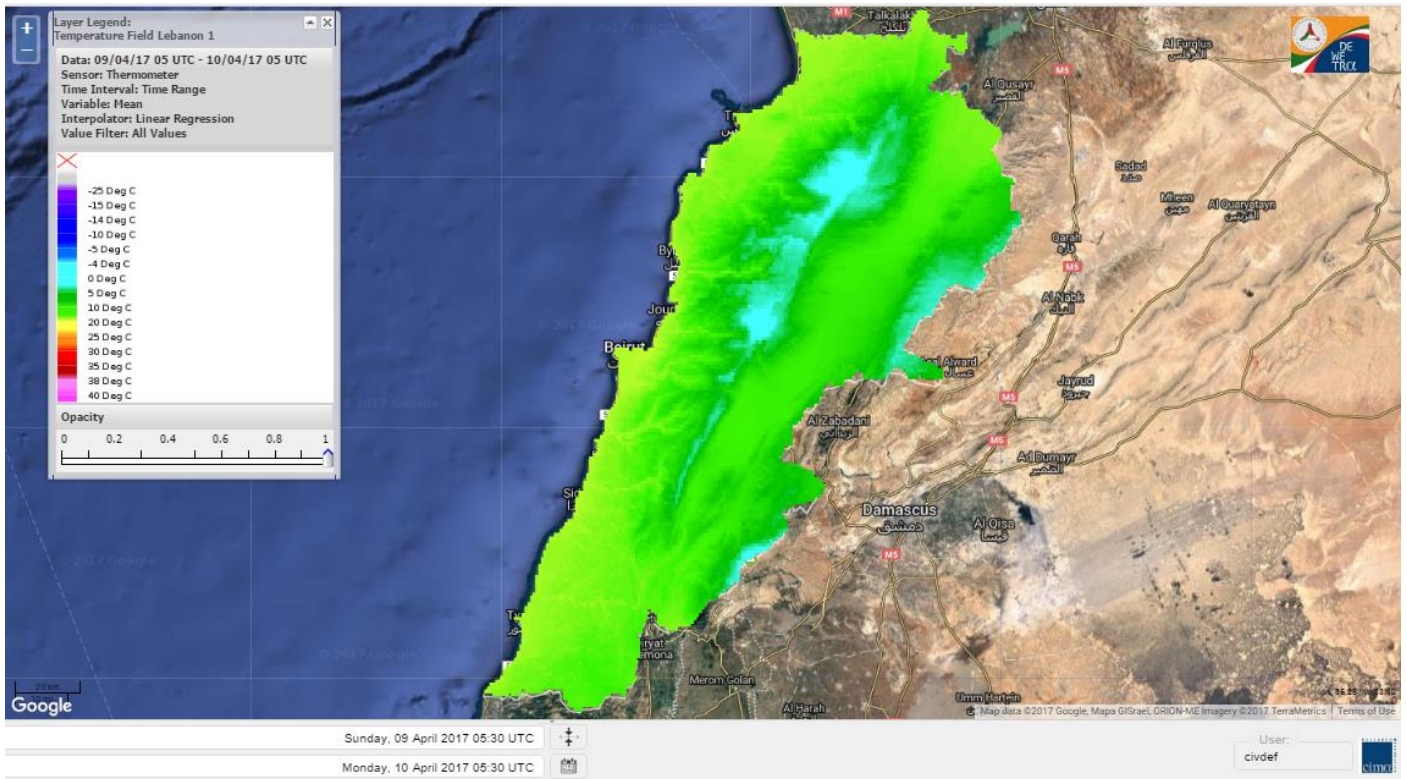

Lebanon temperature for 10 April 2017