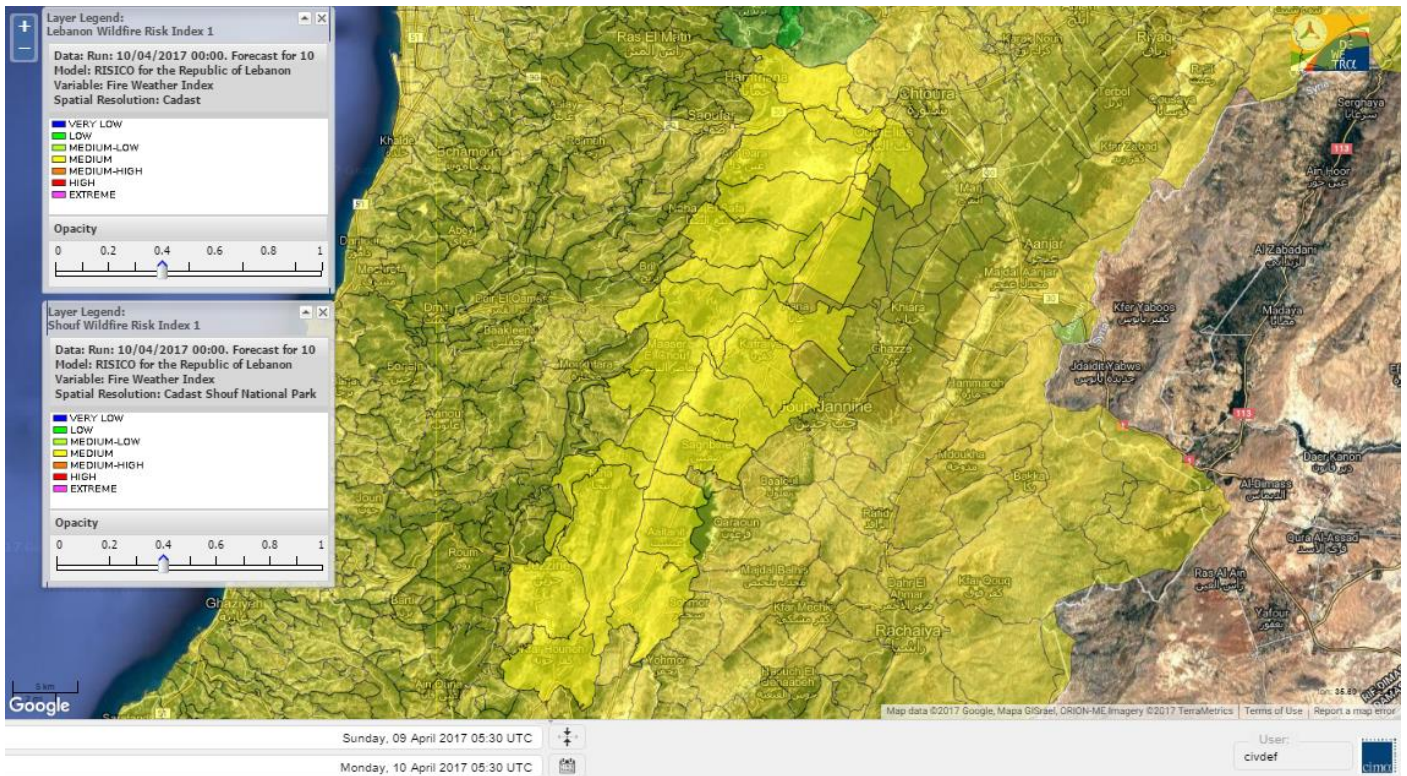

Shouf Biosphere Reserve Forecast for 10 April 2017