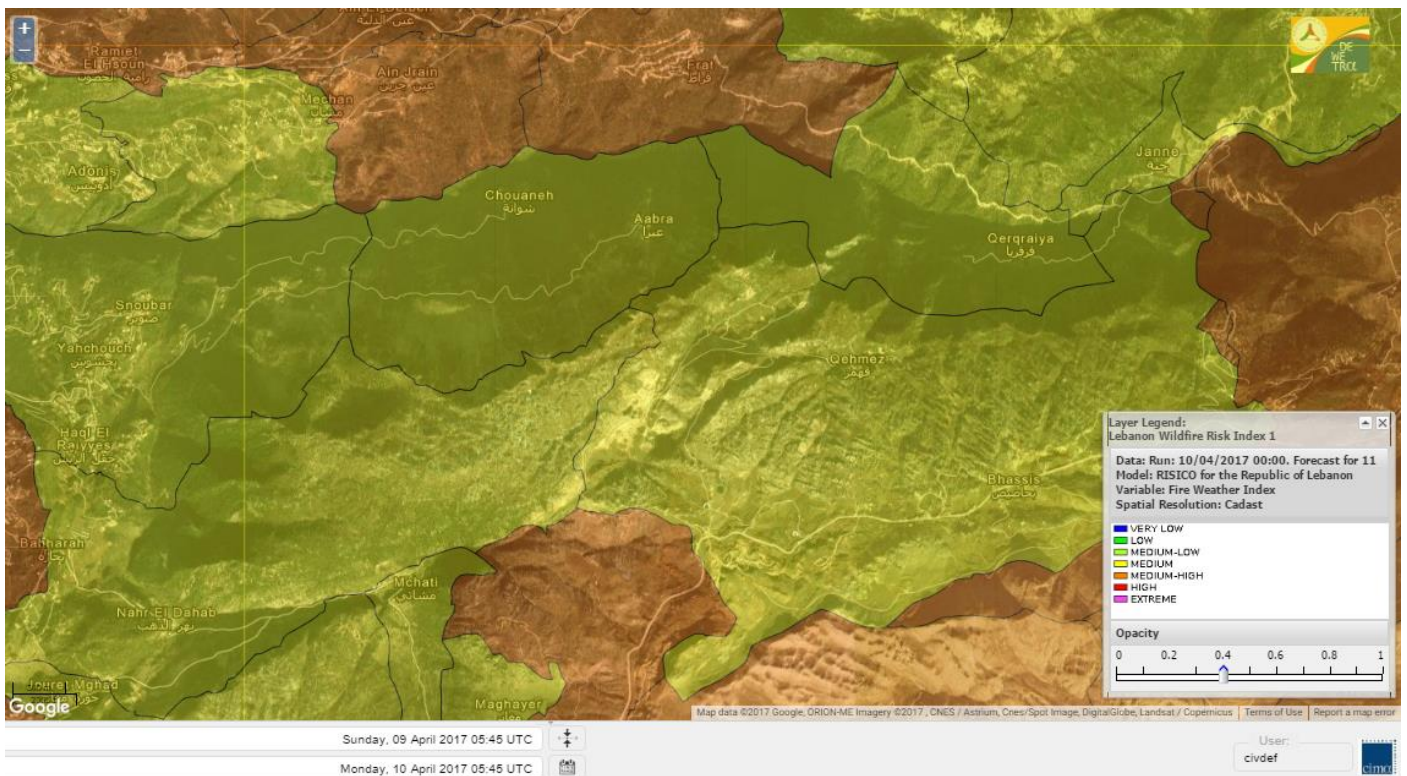

Shouf Biosphere Reserve Forecast for 10 April 2017

Shouf Biosphere Reserve Forecast for 11 April 2017

Shouf Biosphere Reserve Forecast for 12 April 2017

Jabal Moussa Reserve Forecast for 10 April 2017

Jabal Moussa Reserve Forecast for 11 April 2017