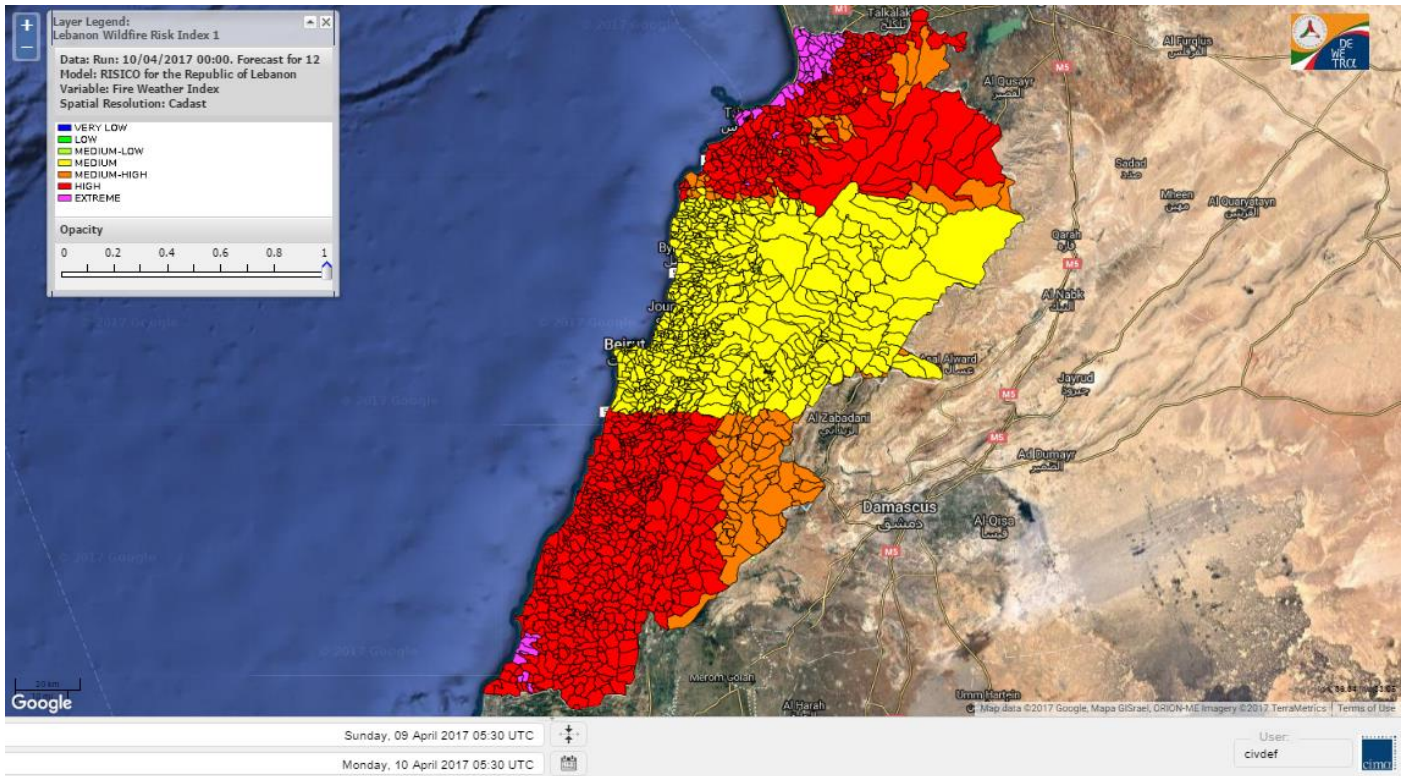

Lebanon for 12 April 2017