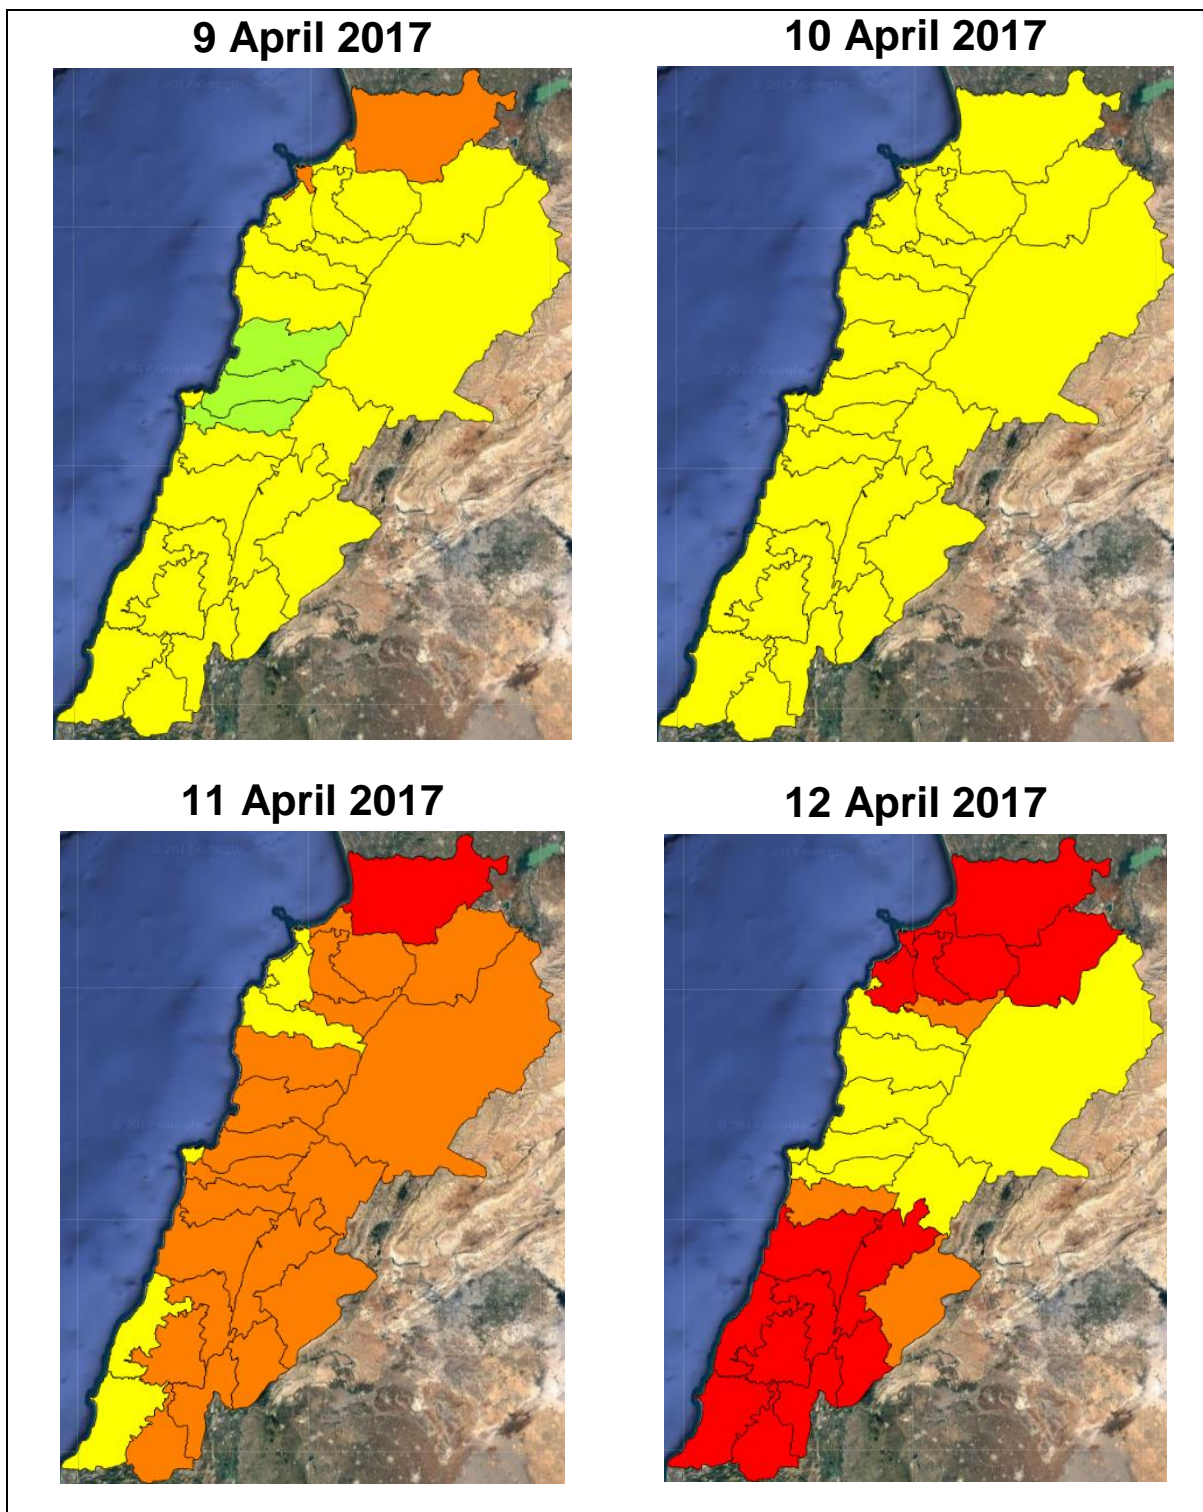

FIRE RISK INDEX

Layer Legend:
Lebanon Wildfire Risk Index 1

Data: Run: 10/04/2017 00:00. Forecast for 10
Model: RISICO for the Republic of Lebanon
Variable: Fire Weather Index
Spatial Resolution: Caza

- VERY LOW
- LOW
- MEDIUM-LOW
- MEDIUM
- MEDIUM-HIGH
- HIGH
- EXTREME