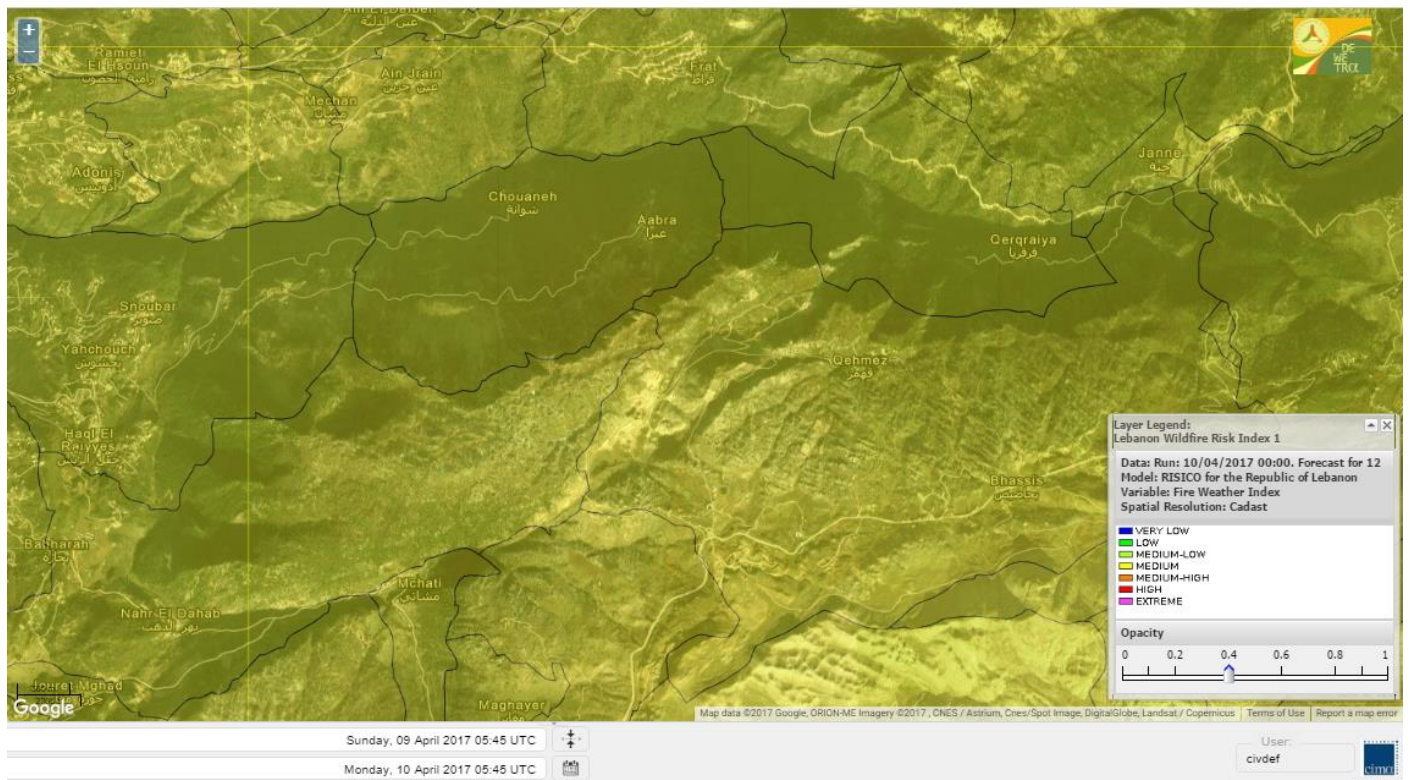

Jabal Moussa Reserve Forecast for 12 April 2017