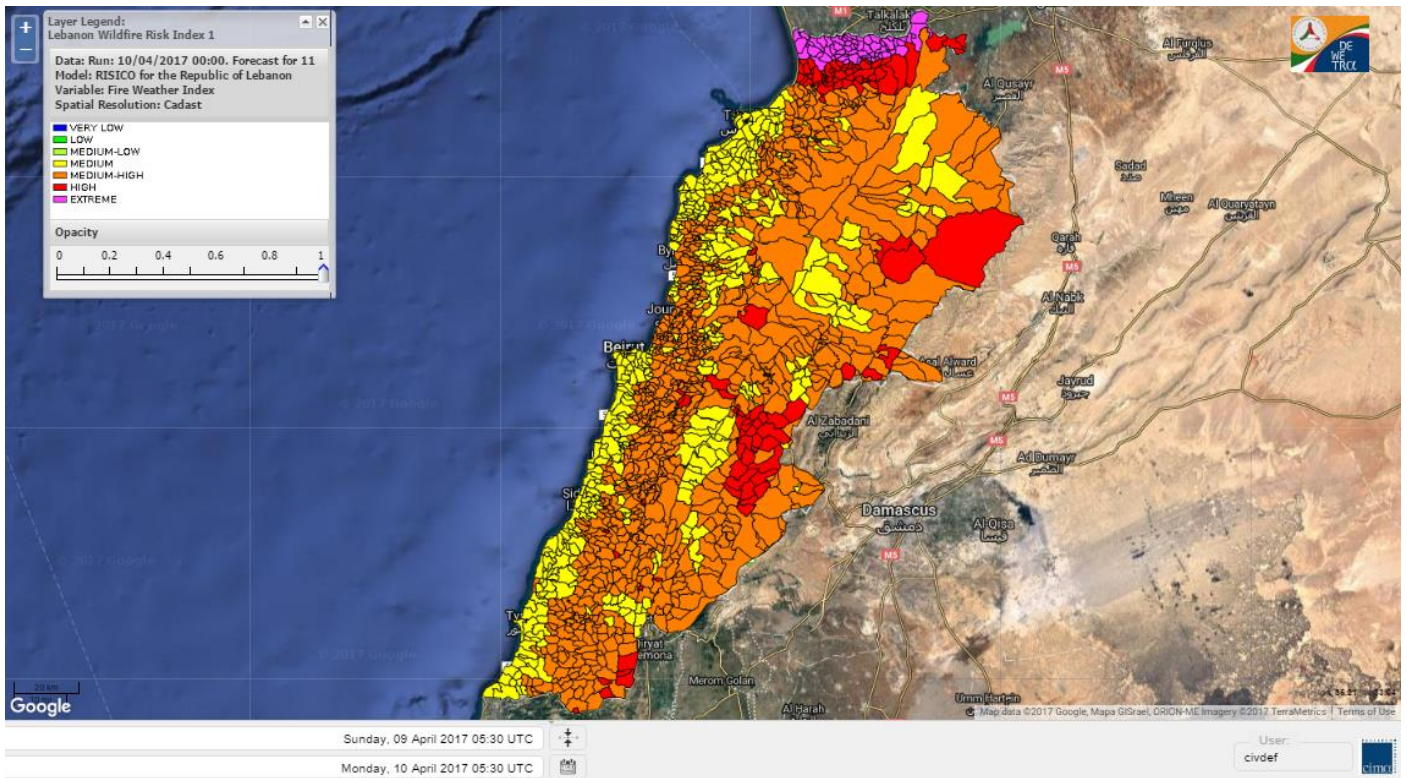

Lebanon for 11 April 2017