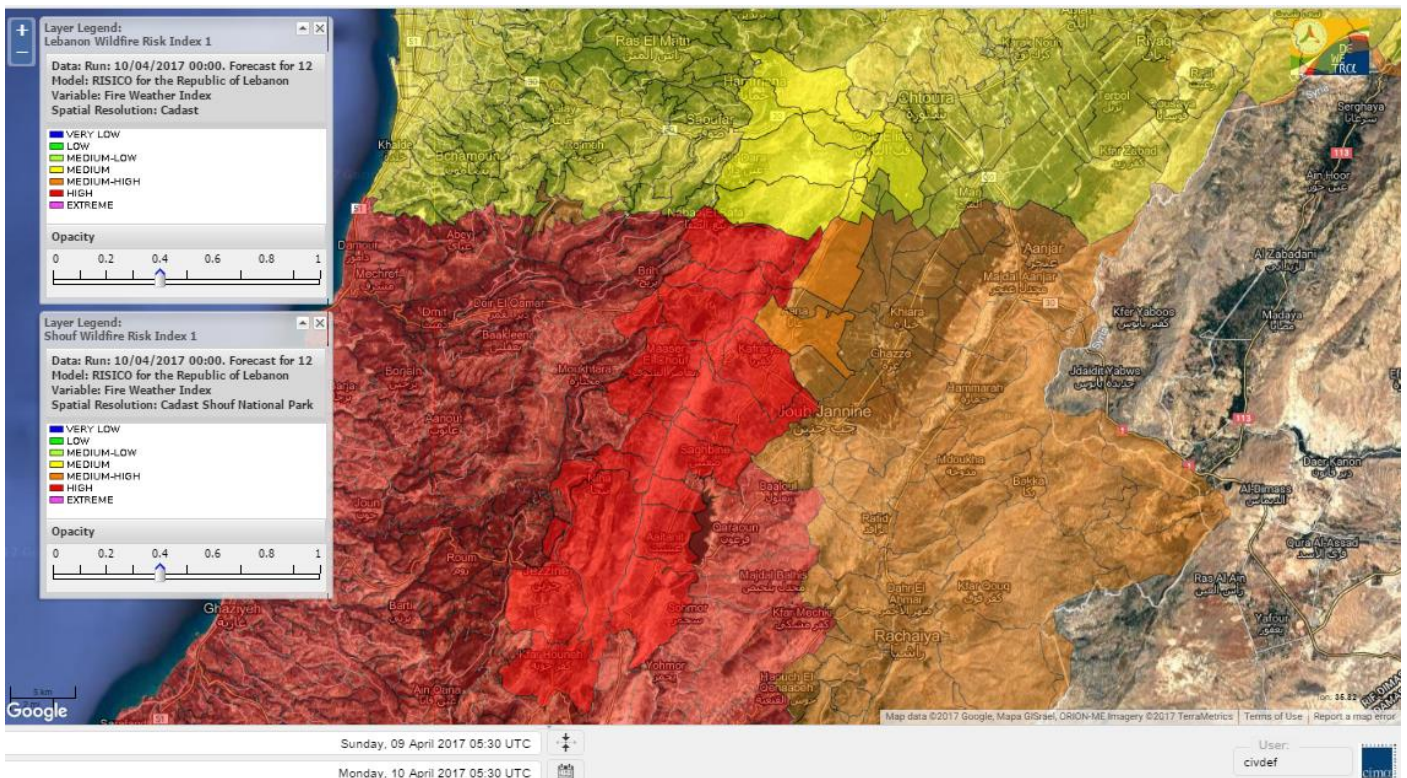

Shouf Biosphere Reserve Forecast for 12 April 2017