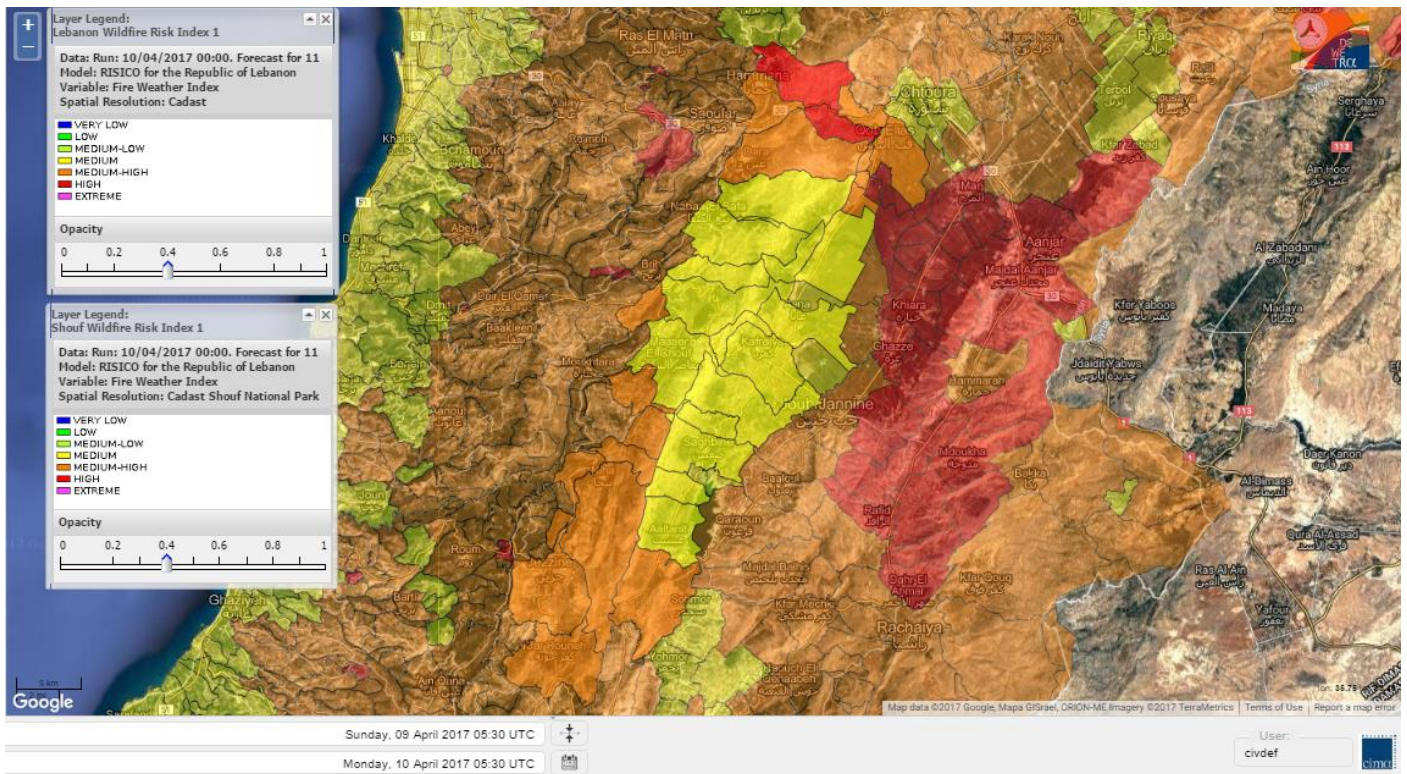

Shouf Biosphere Reserve Forecast for 11 April 2017