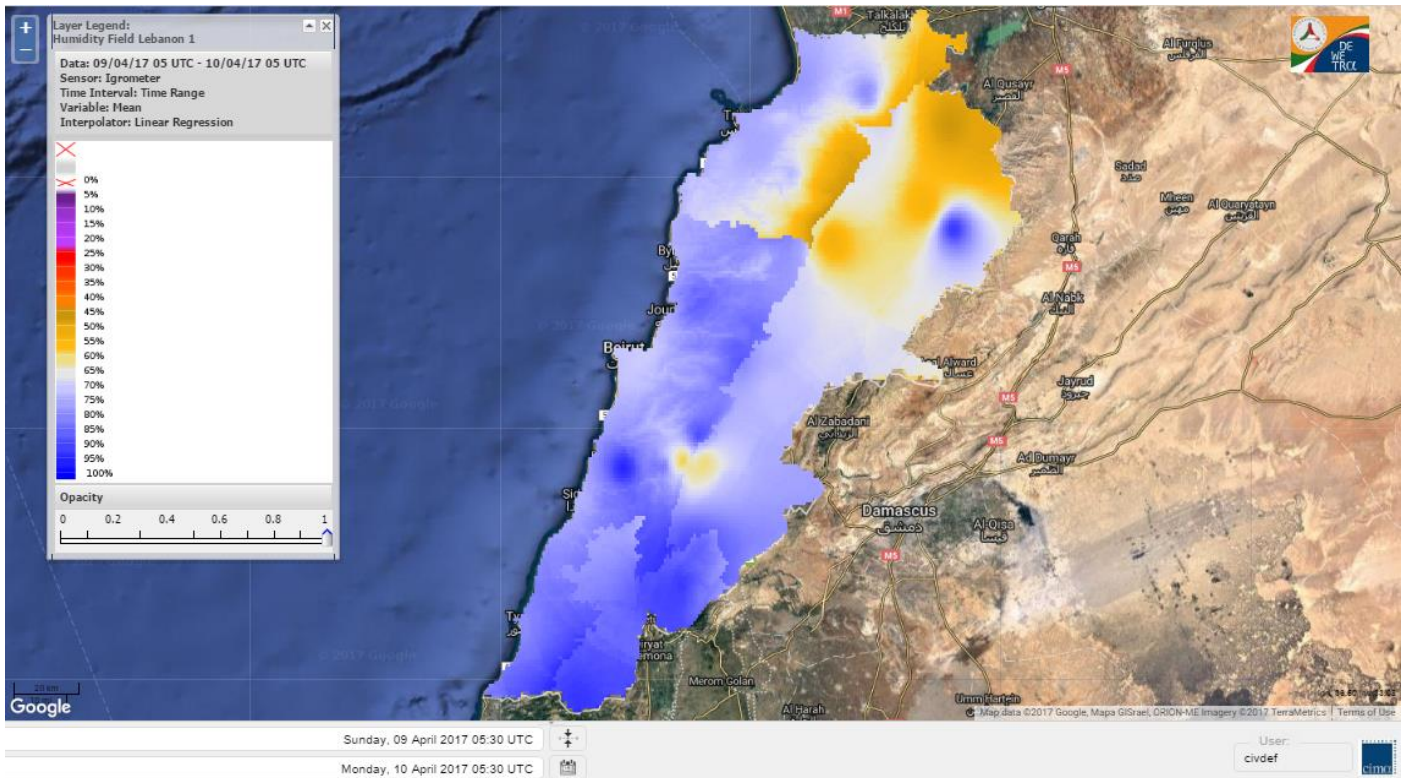

Lebanon humidity for 10 April 2017