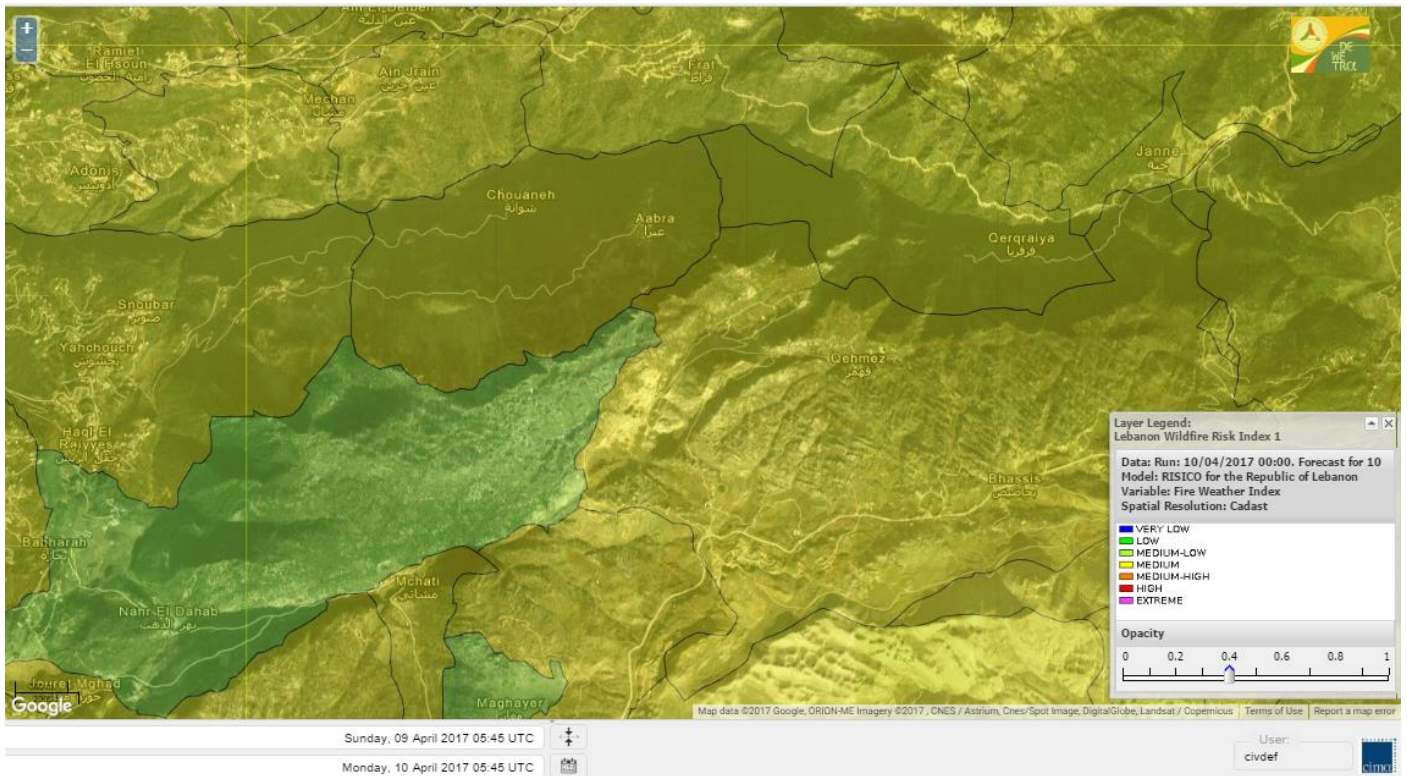

Shouf Biosphere Reserve Forecast for 10 April 2017

Shouf Biosphere Reserve Forecast for 11 April 2017

Shouf Biosphere Reserve Forecast for 12 April 2017

Jabal Moussa Reserve Forecast for 10 April 2017

Jabal Moussa Reserve Forecast for 11 April 2017