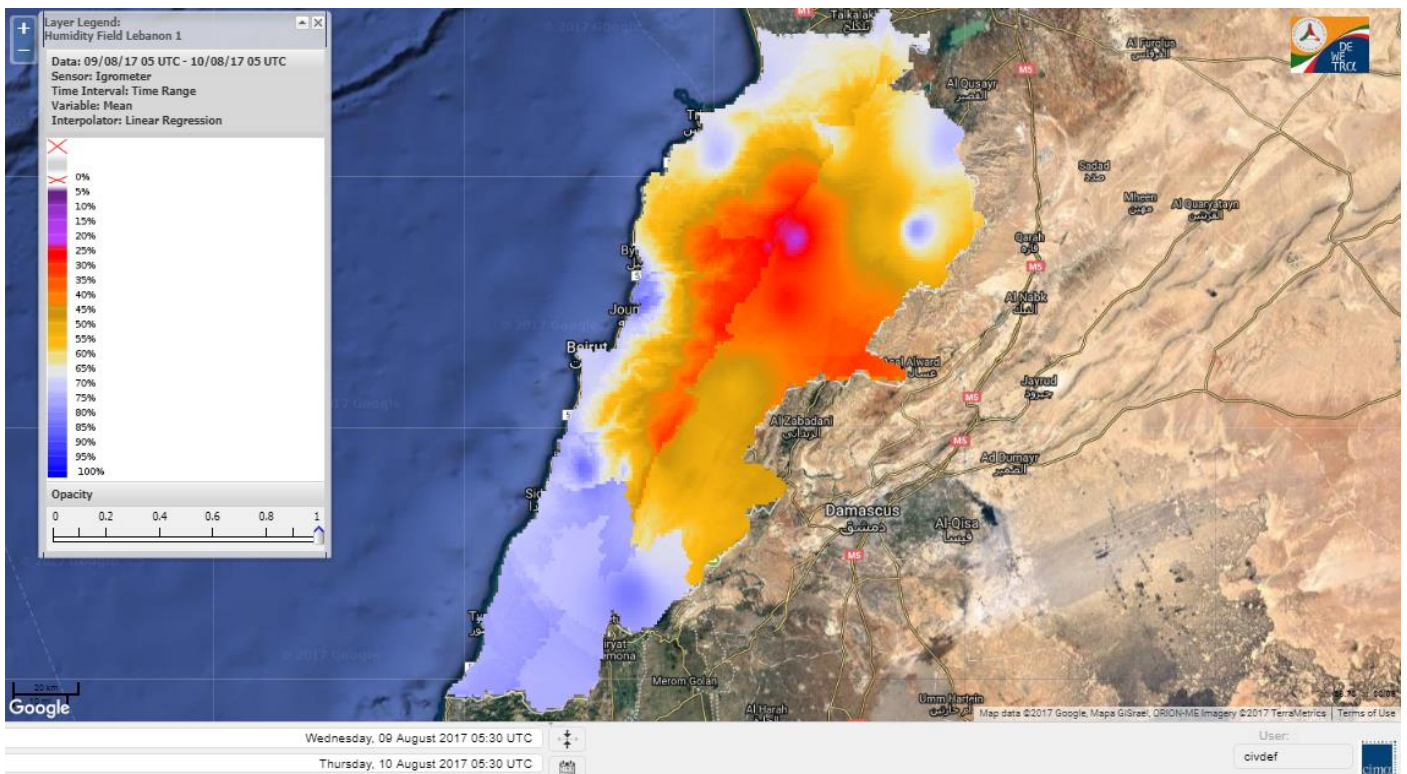

Lebanon humidity for 10 Aug 2017