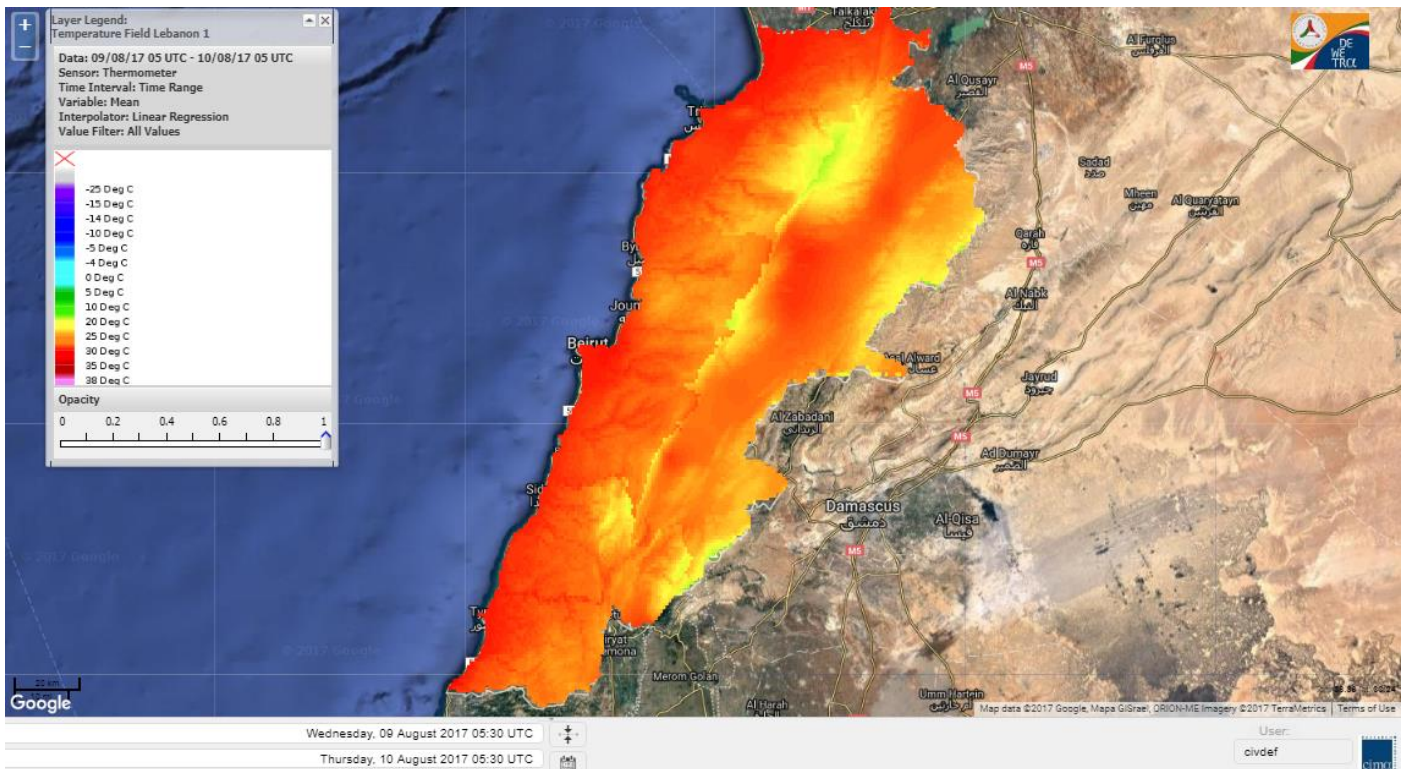

Lebanon temperature for 10 Aug 2017