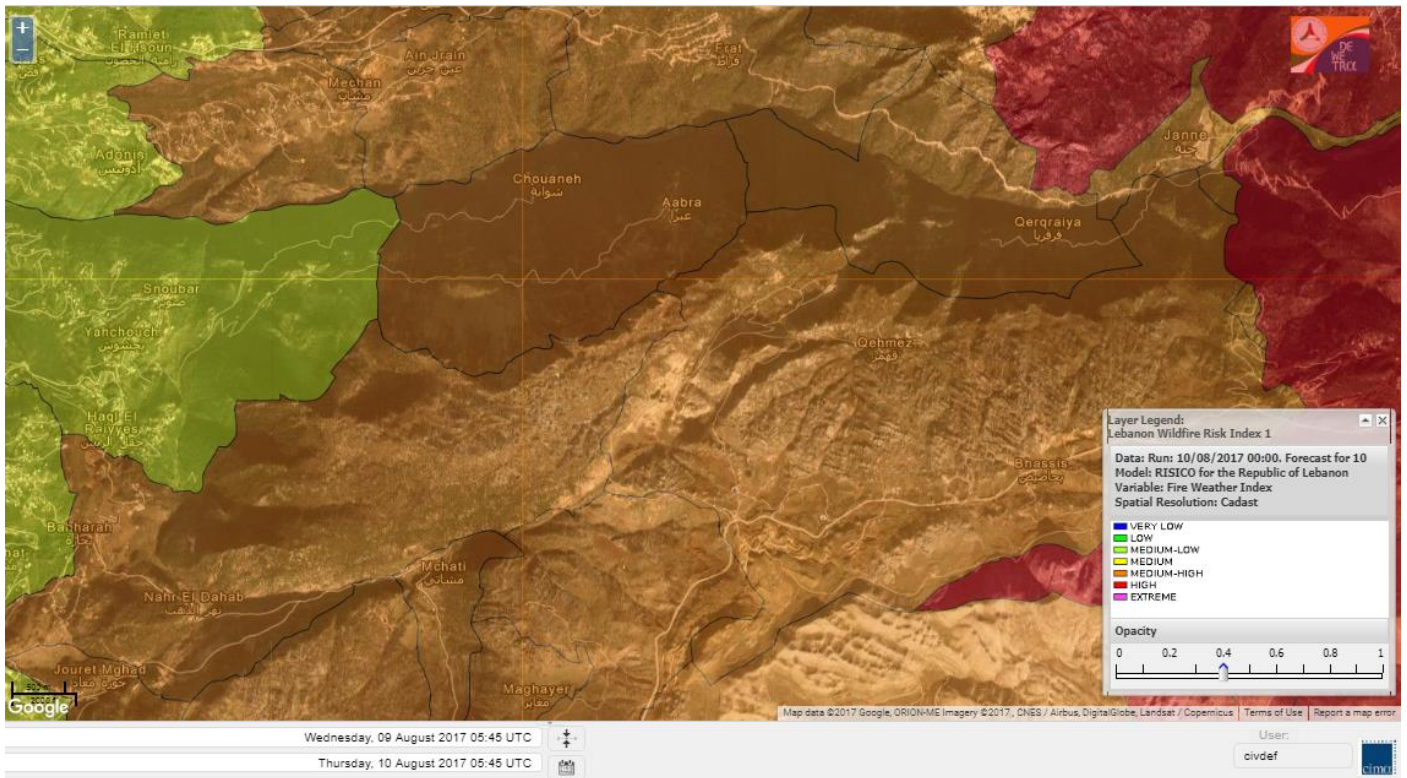

Jabal Moussa Reserve Forecast for 10 Aug 2017