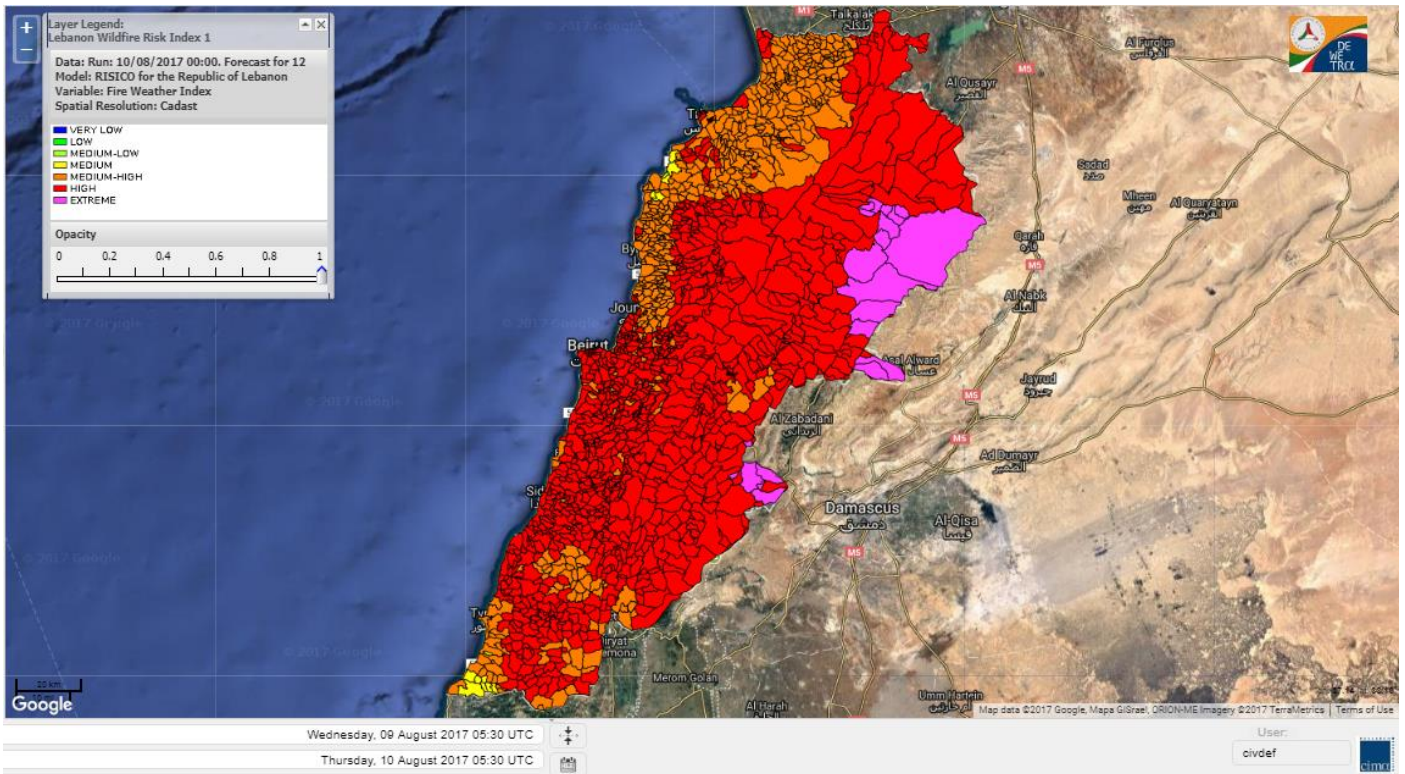

Lebanon for 12 Aug 2017