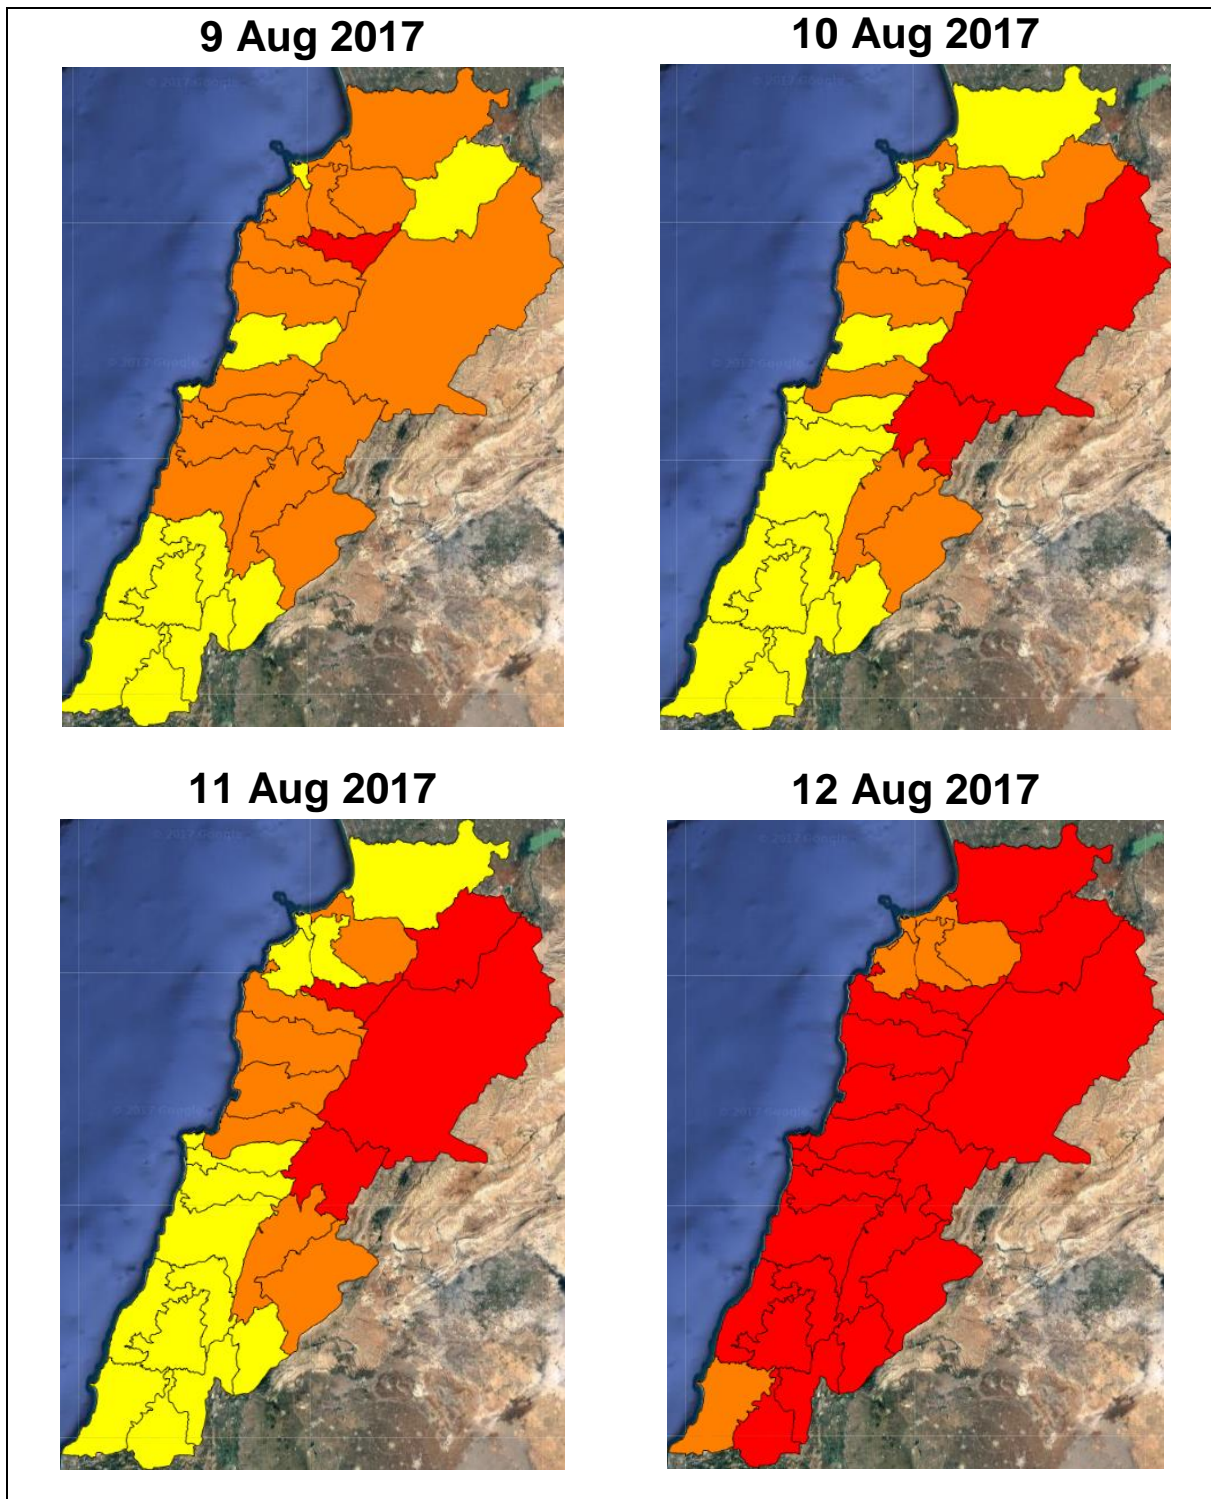

FIRE RISK INDEX

Layer Legend:
Lebanon Wildfire Risk Index 1

Data: Run: 10/08/2017 00:00. Forecast for 10
Model: RISICO for the Republic of Lebanon
Variable: Fire Weather Index
Spatial Resolution: Caza

- VERY LOW
- LOW
- MEDIUM-LOW
- MEDIUM
- MEDIUM-HIGH
- HIGH
- EXTREME