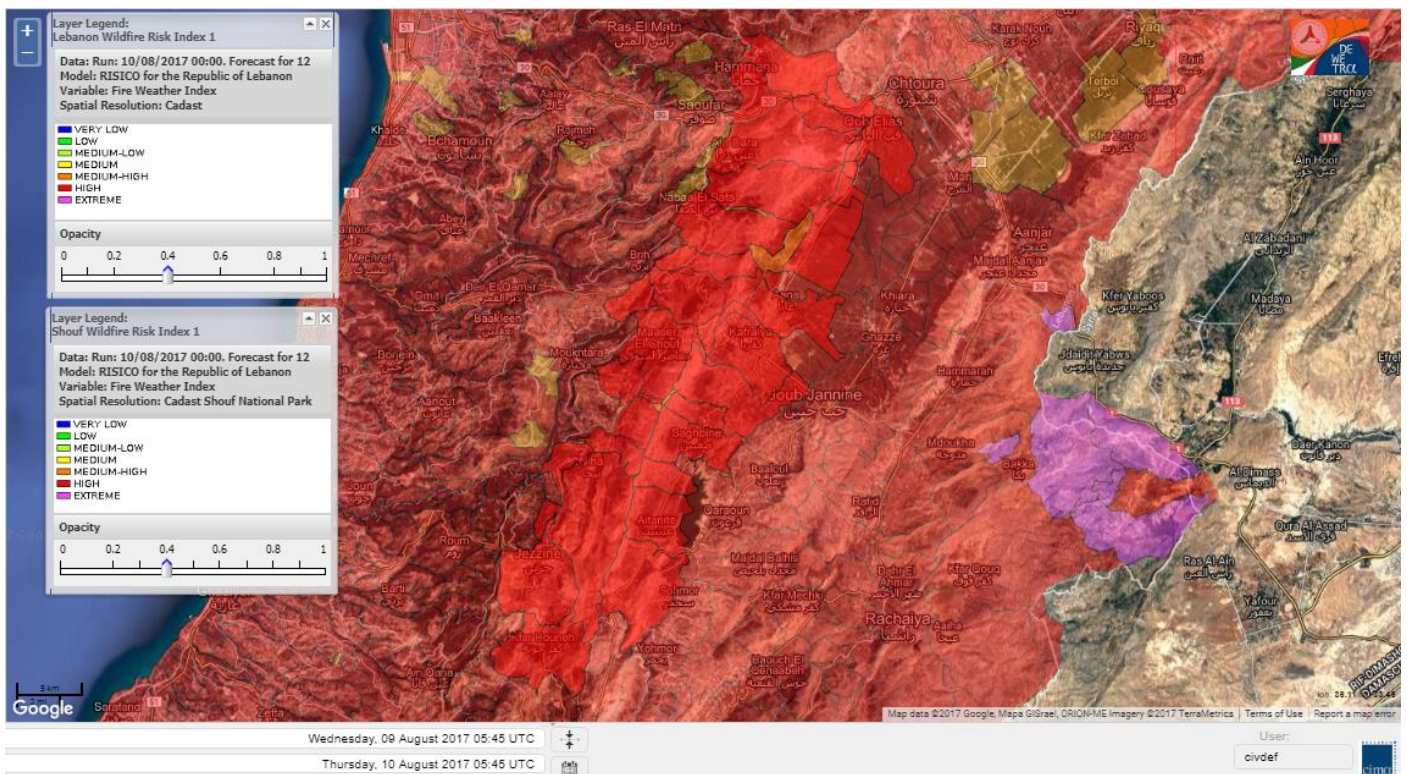

Shouf Biosphere Reserve Forecast for 12 Aug 2017