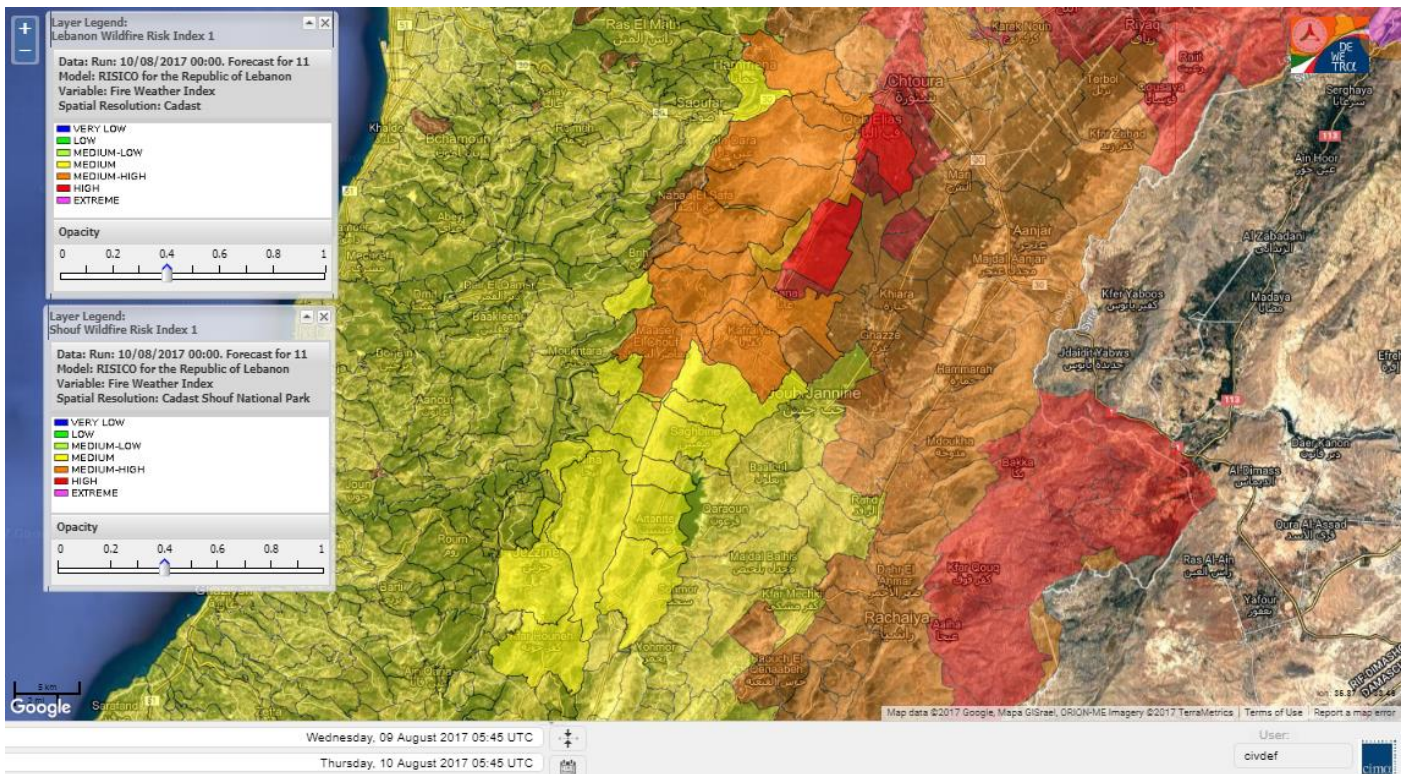

Shouf Biosphere Reserve Forecast for 11 Aug 2017