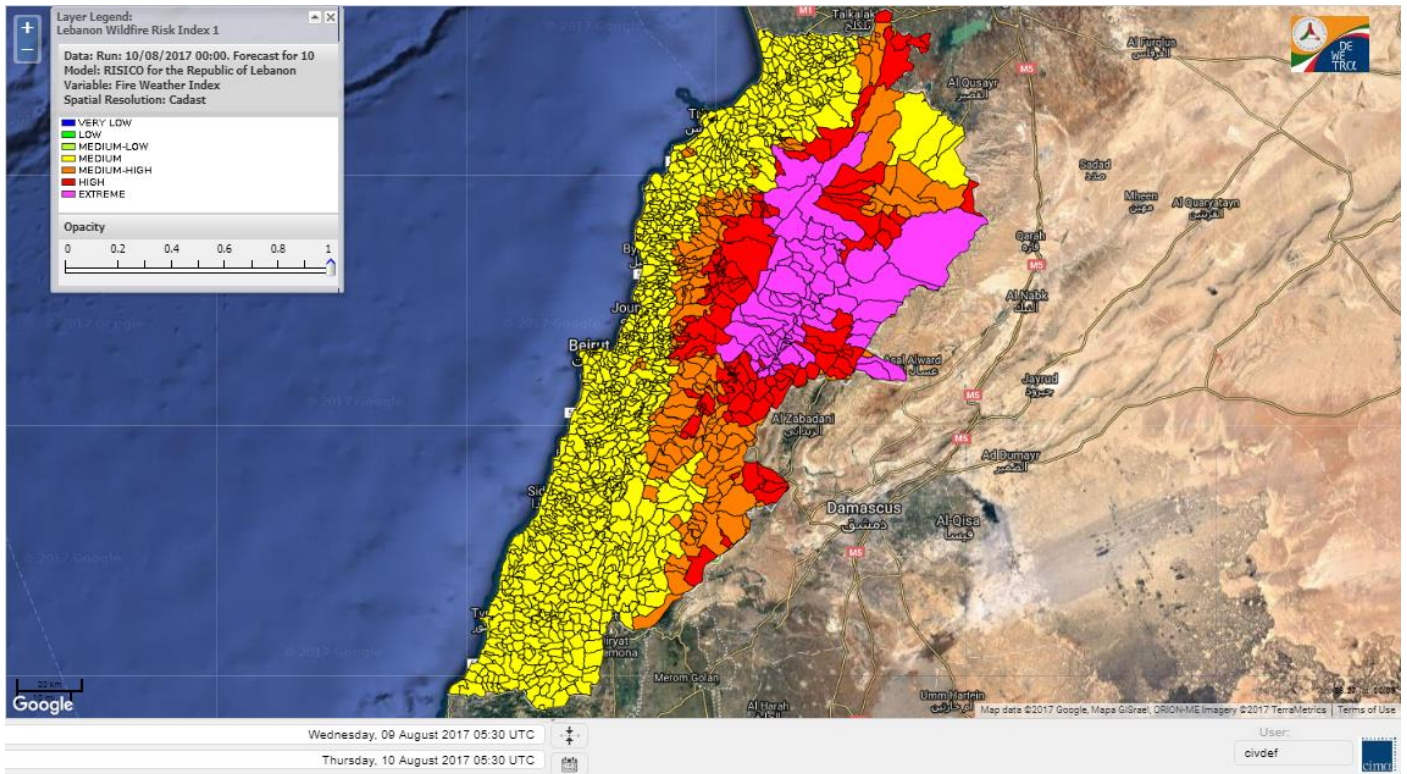

Lebanon for 10 Aug 2017