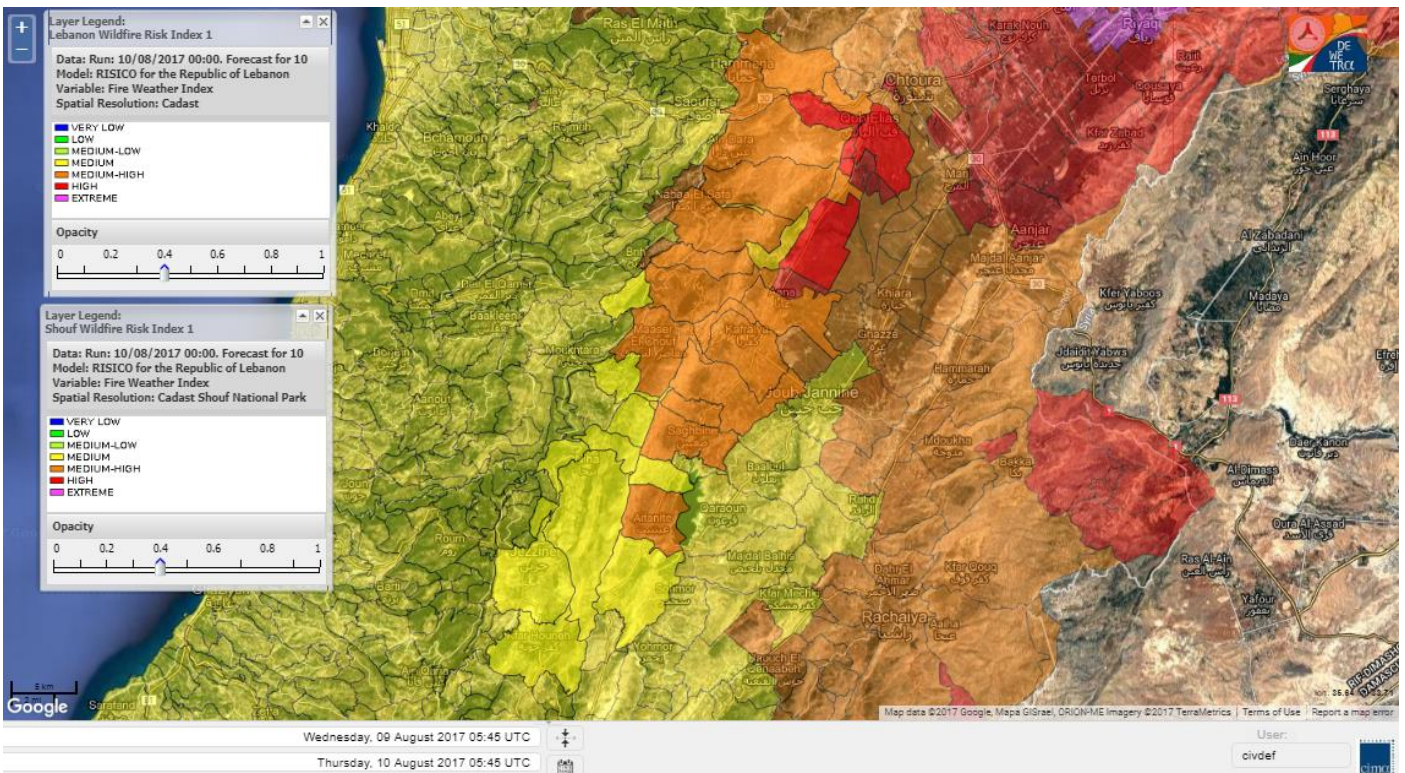

Shouf Biosphere Reserve Forecast for 10 Aug 2017