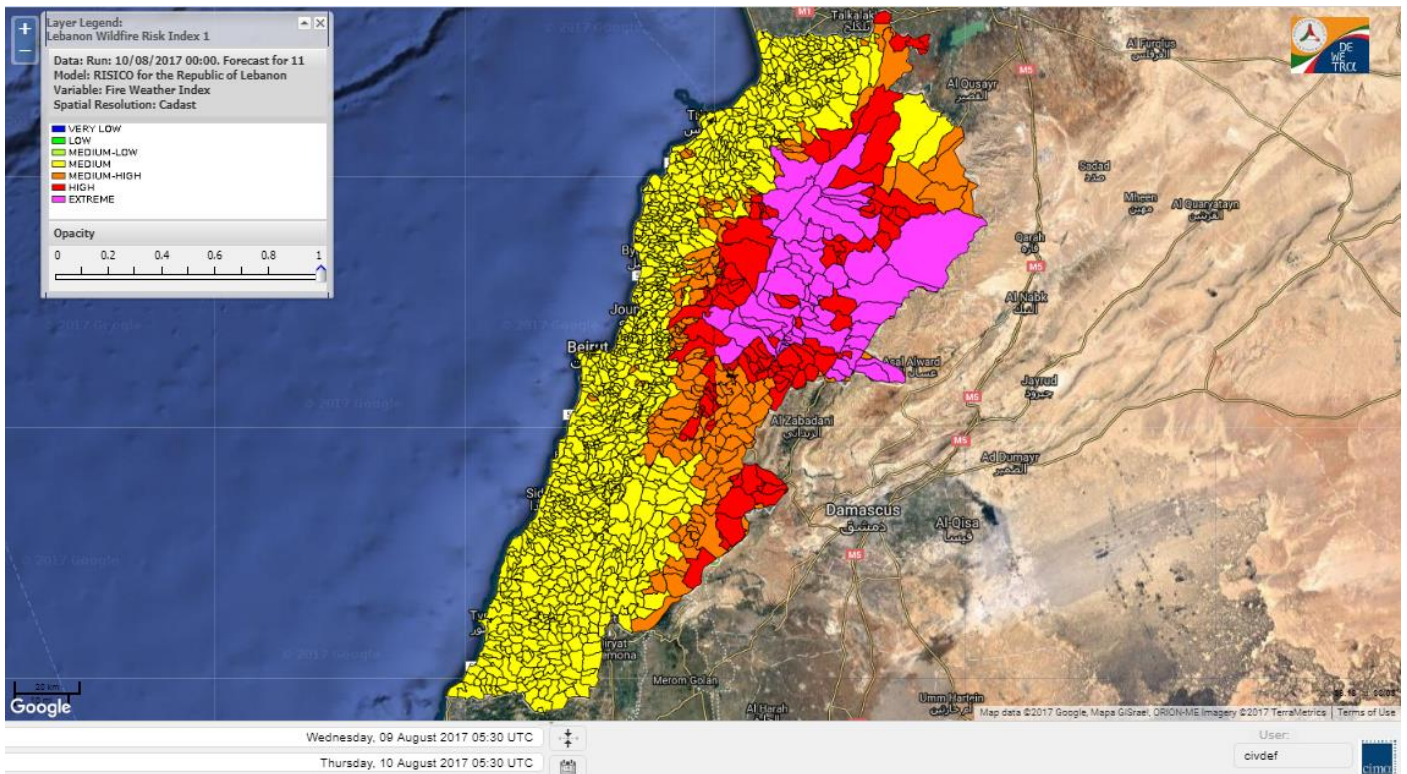

Lebanon for 11 Aug 2017