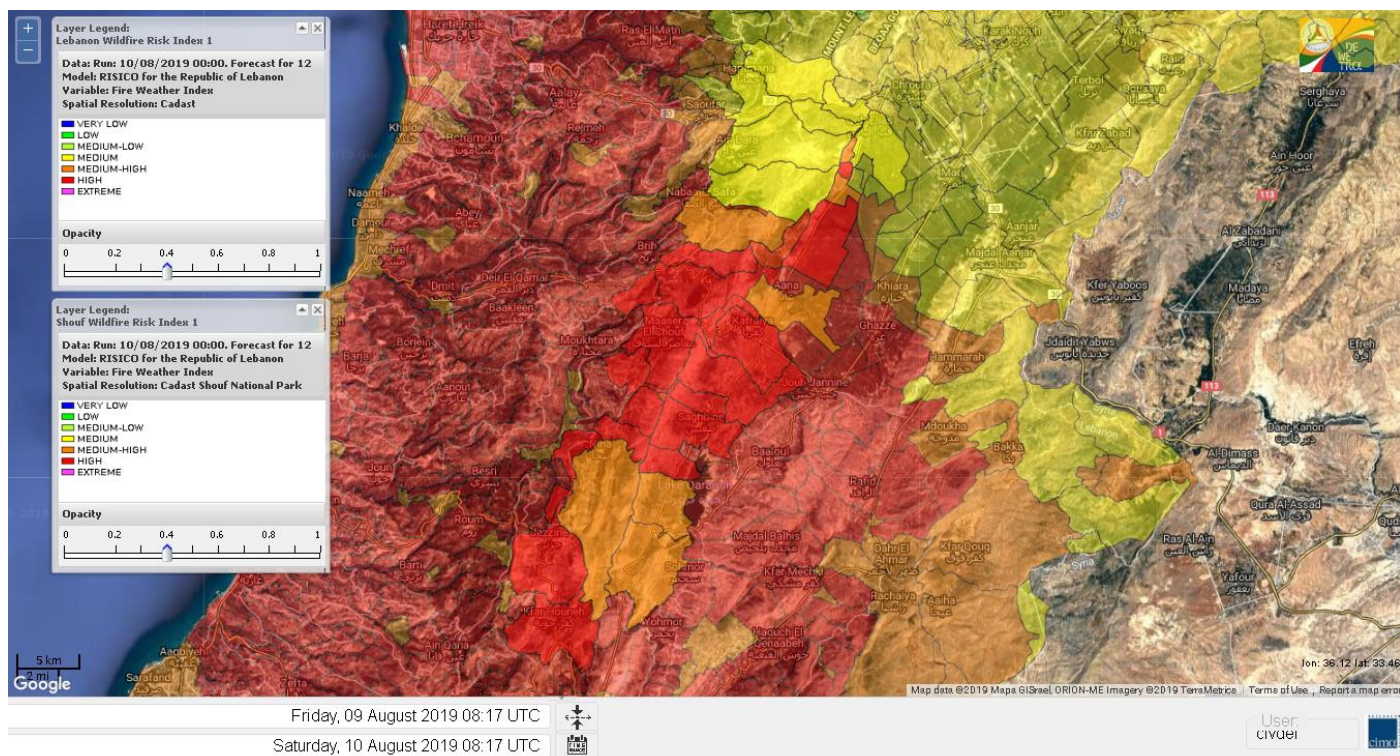

Shouf Biosphere Reserve Forecast for 12 Aug 2019