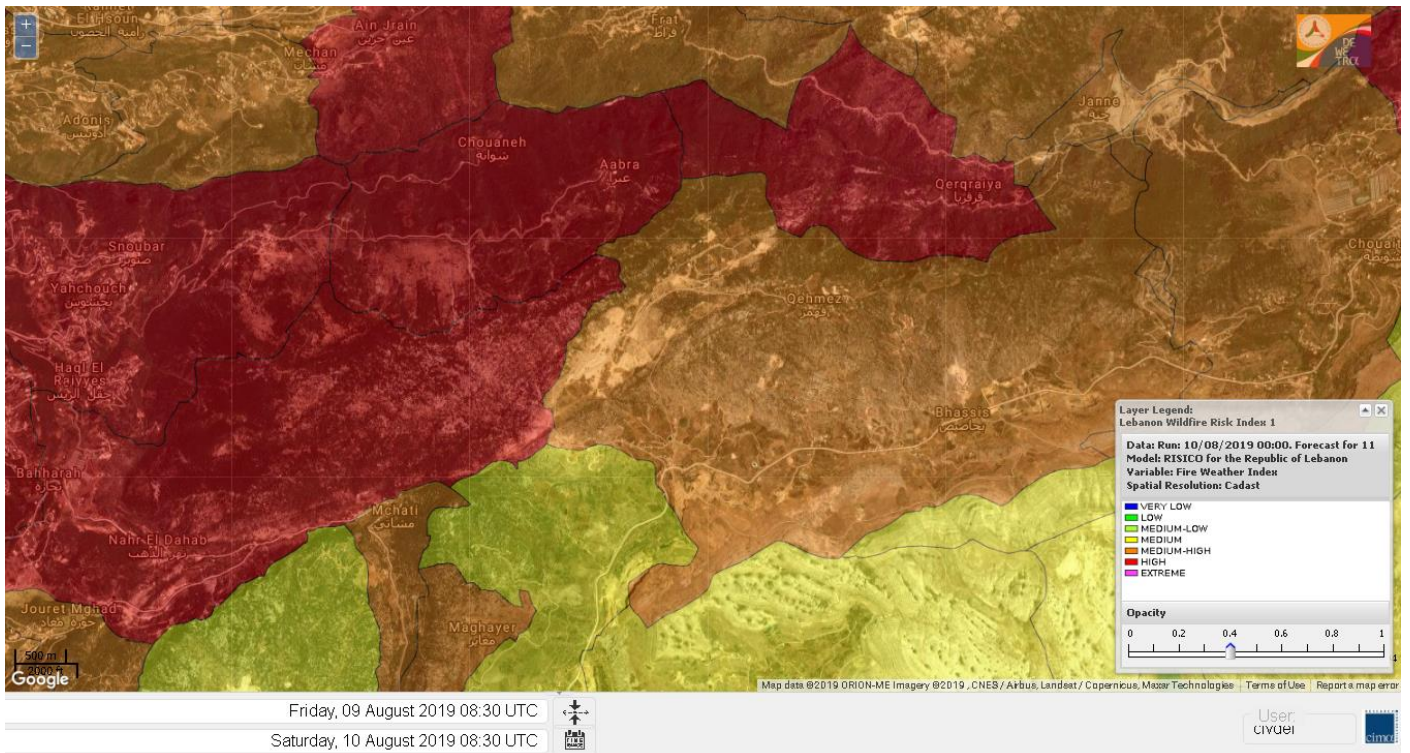

Jabal Moussa Reserve Forecast for 11 Aug 2019