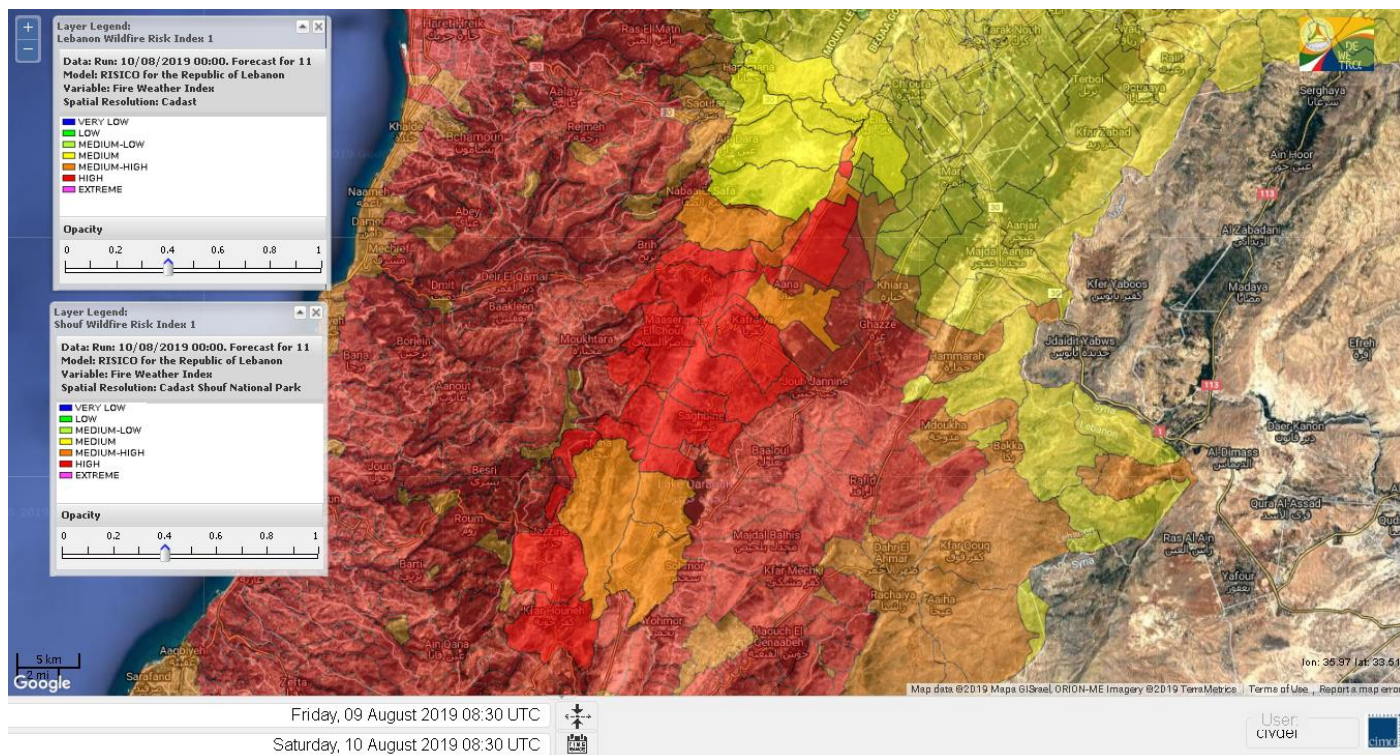

Shouf Biosphere Reserve Forecast for 11 Aug 2019