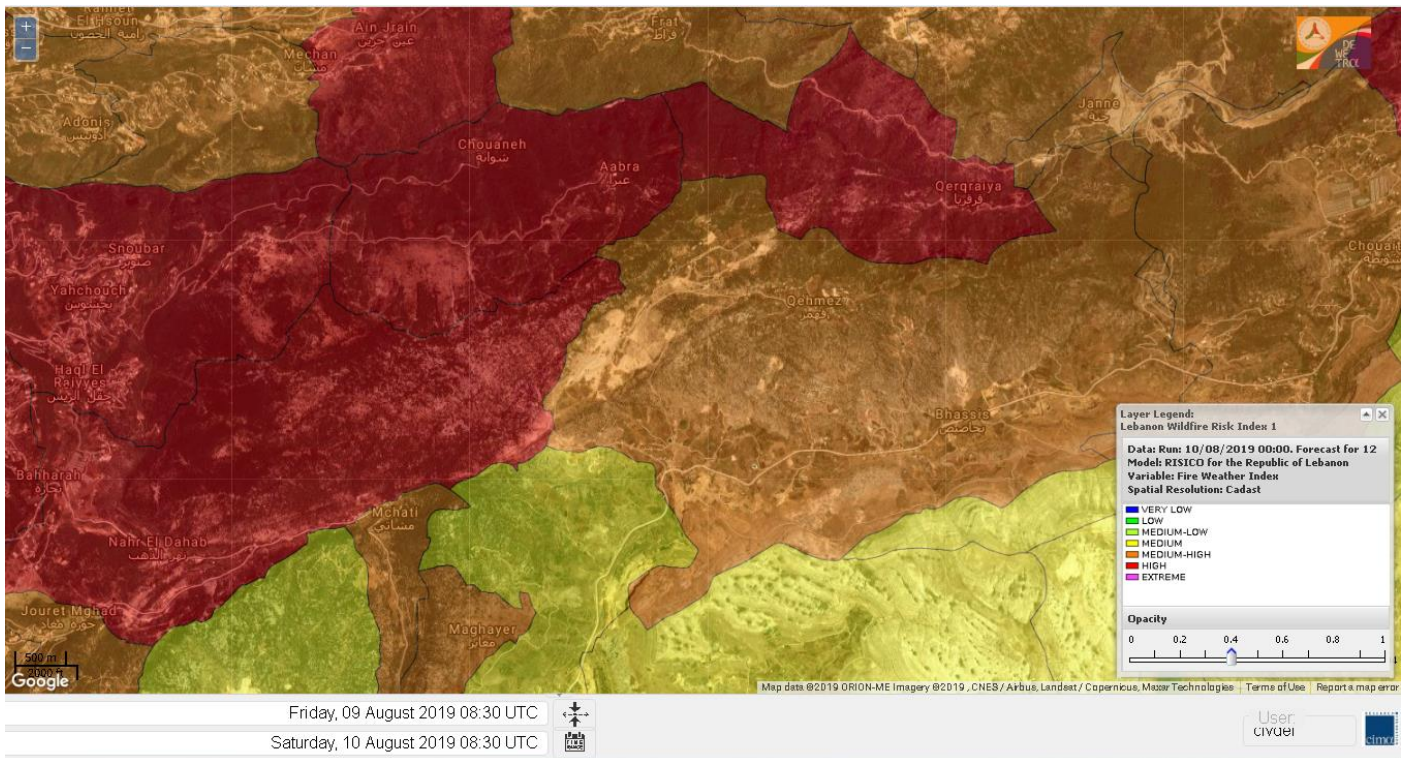

Jabal Moussa Reserve Forecast for 12 Aug 2019

Weather in Beirut

Beyrouth, Lebanon, 33.893° N 35.502° E, 40 m asl

Sat 8/10	Sun 8/11	Mon 8/12	Tue 8/13	Wed 8/14	Thu 8/15	Fri 8/16
31 °C	30 °C	31 °C	31 °C	31 °C	31 °C	31 °C
26 °C	25 °C	26 °C	26 °C	26 °C	25 °C	26 °C
↙ 39 km/h	↙ 28 km/h	↙ 26 km/h	↙ 26 km/h	↗ 27 km/h	↙ 28 km/h	↙ 28 km/h
☔ -	☔ -	☔ -	☔ -	☔ -	☔ -	☔ -
☀ 11 h	☀ 8 h	☀ 11 h	☀ 10 h	☀ 9 h	☀ 12 h	☀ 11 h

Saturday	3⁰⁰	6⁰⁰	9⁰⁰	12⁰⁰	15⁰⁰	18⁰⁰	21⁰⁰	24⁰⁰
🌡 Temperature (°C)	26°	27°	29°	31°	30°	29°	28°	27°
👉 Felt temperature (°C)	26°	26°	28°	29°	30°	30°	30°	29°
🌀 Wind direction	↙ SE	↙ SE	↗ SSW	↗ SW	↗ SW	↗ SSW	↙ SSE	↙ SE
🚩 Wind speed (km/h)	20	20	26	39	34	23	15	13