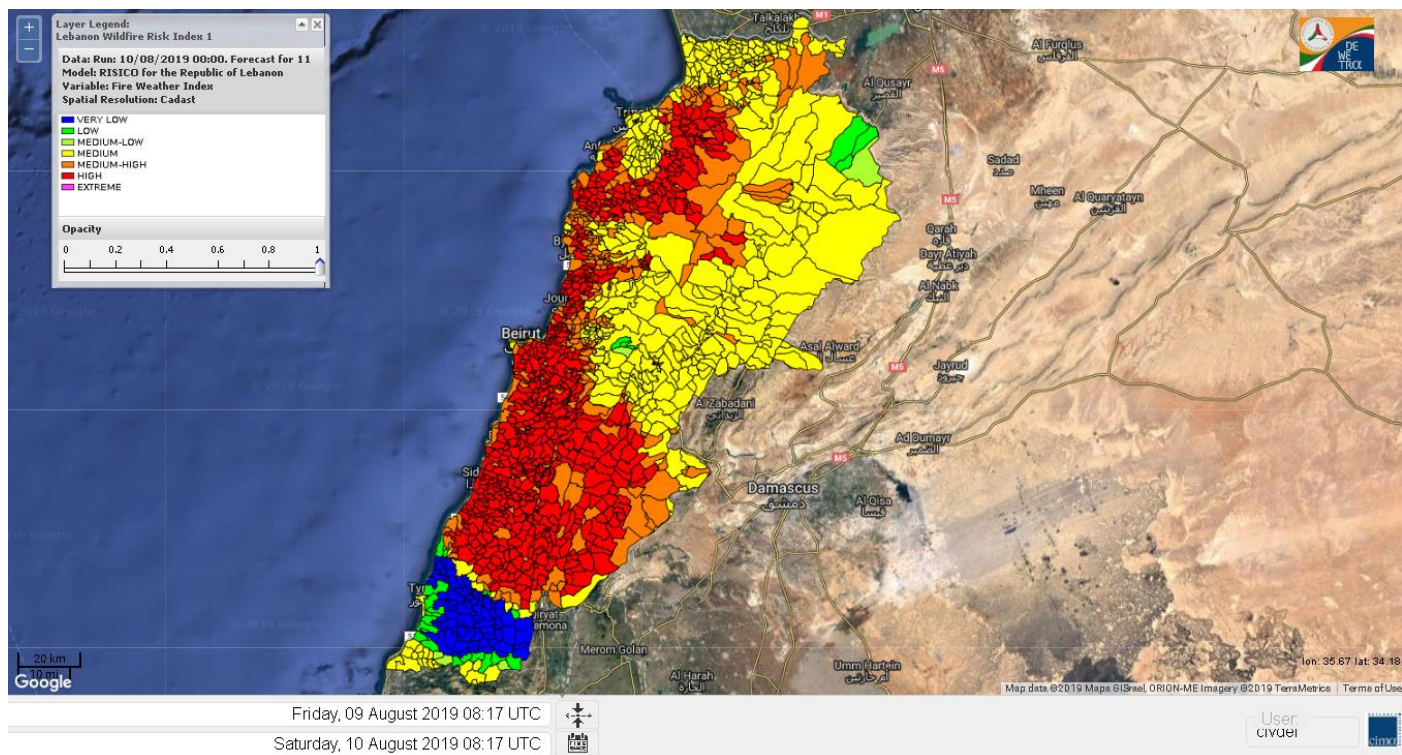

Lebanon for 11 Aug 2019