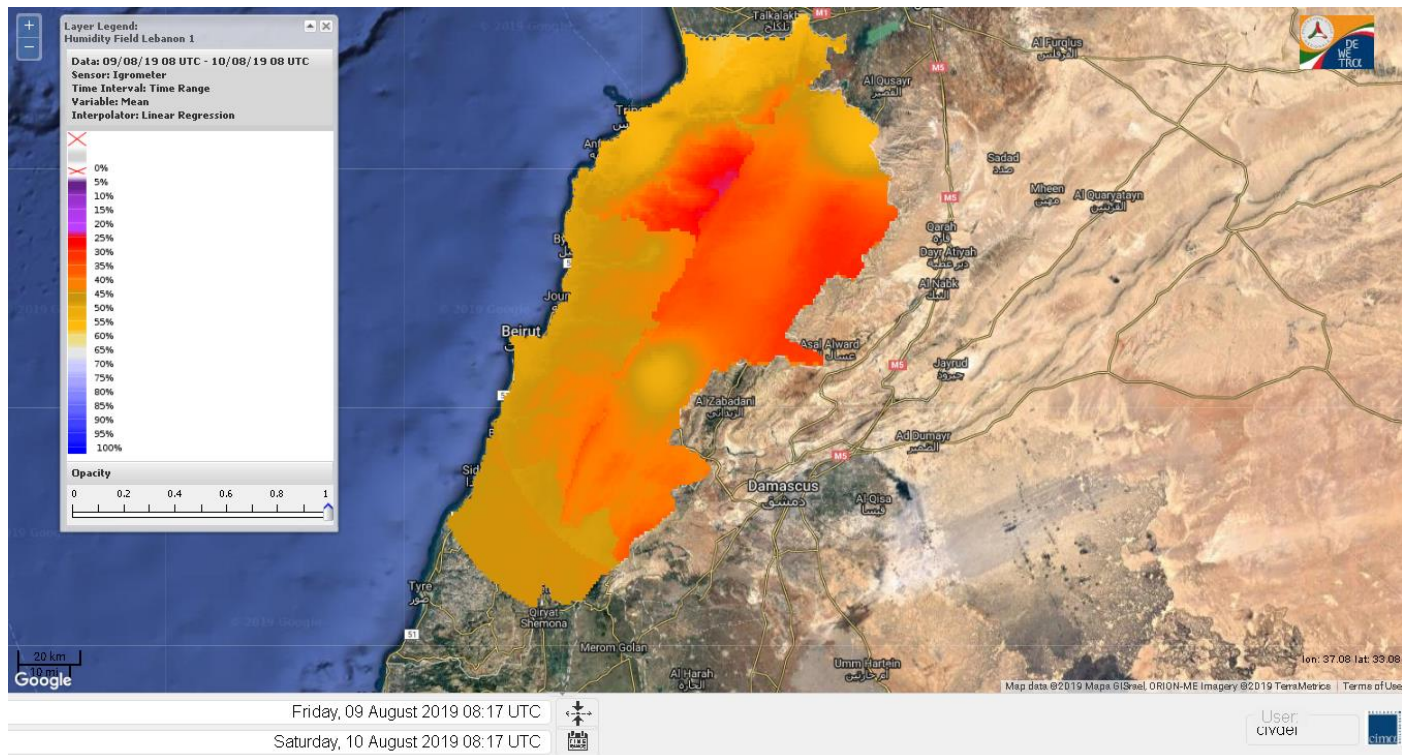

Lebanon humidity for 10 Aug 2019