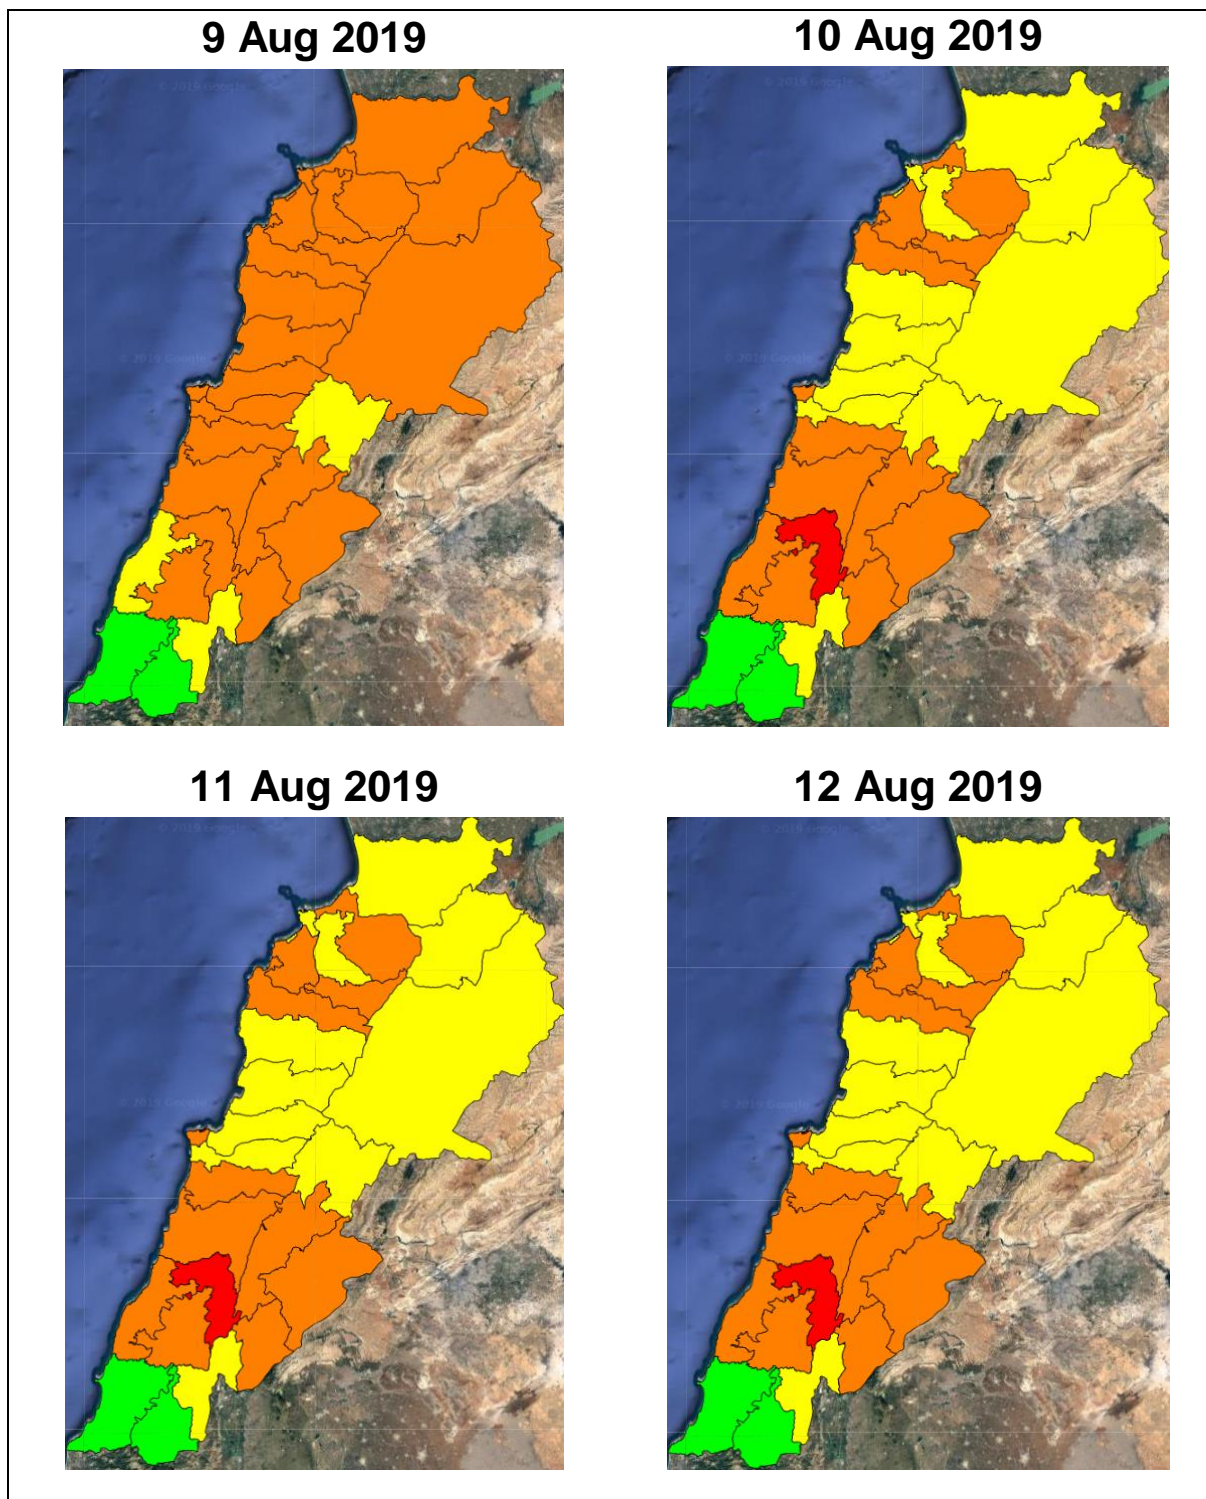

FIRE RISK INDEX

Layer Legend:
Lebanon Wildfire Risk Index 1

Data: Run: 10/08/2019 00:00. Forecast for 10
Model: RISICO for the Republic of Lebanon
Variable: Fire Weather Index
Spatial Resolution: Caza

- VERY LOW
- LOW
- MEDIUM-LOW
- MEDIUM
- MEDIUM-HIGH
- HIGH
- EXTREME