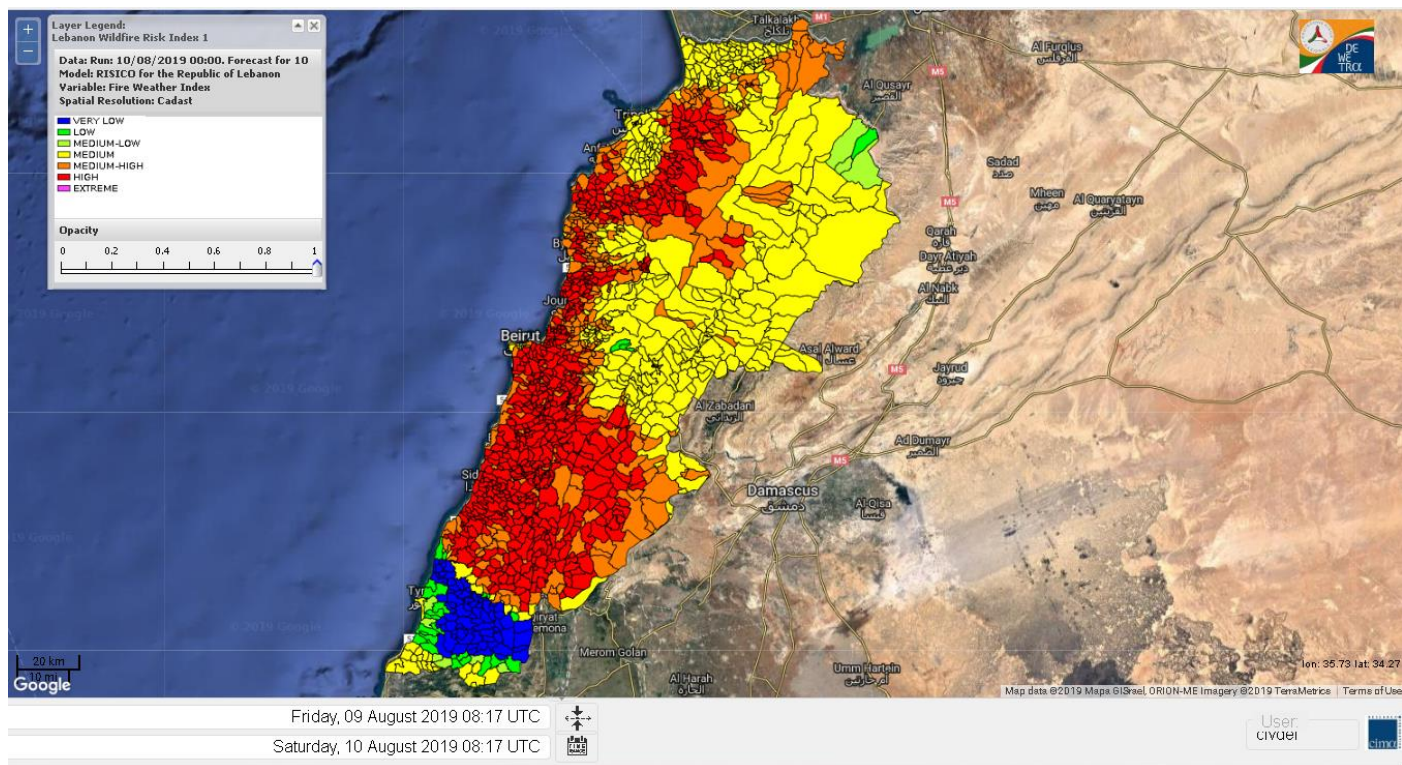

Lebanon for 10 Aug 2019