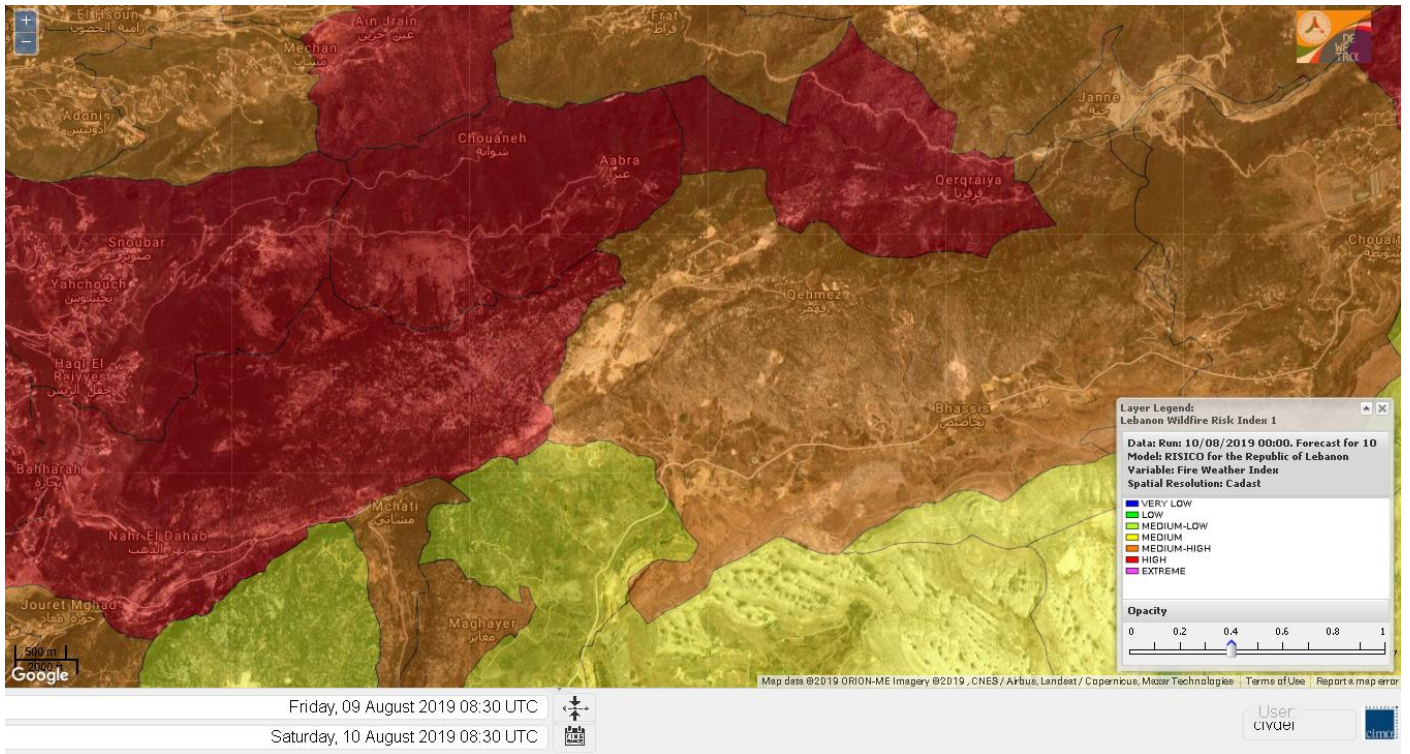

Jabal Moussa Reserve Forecast for 10 Aug 2019