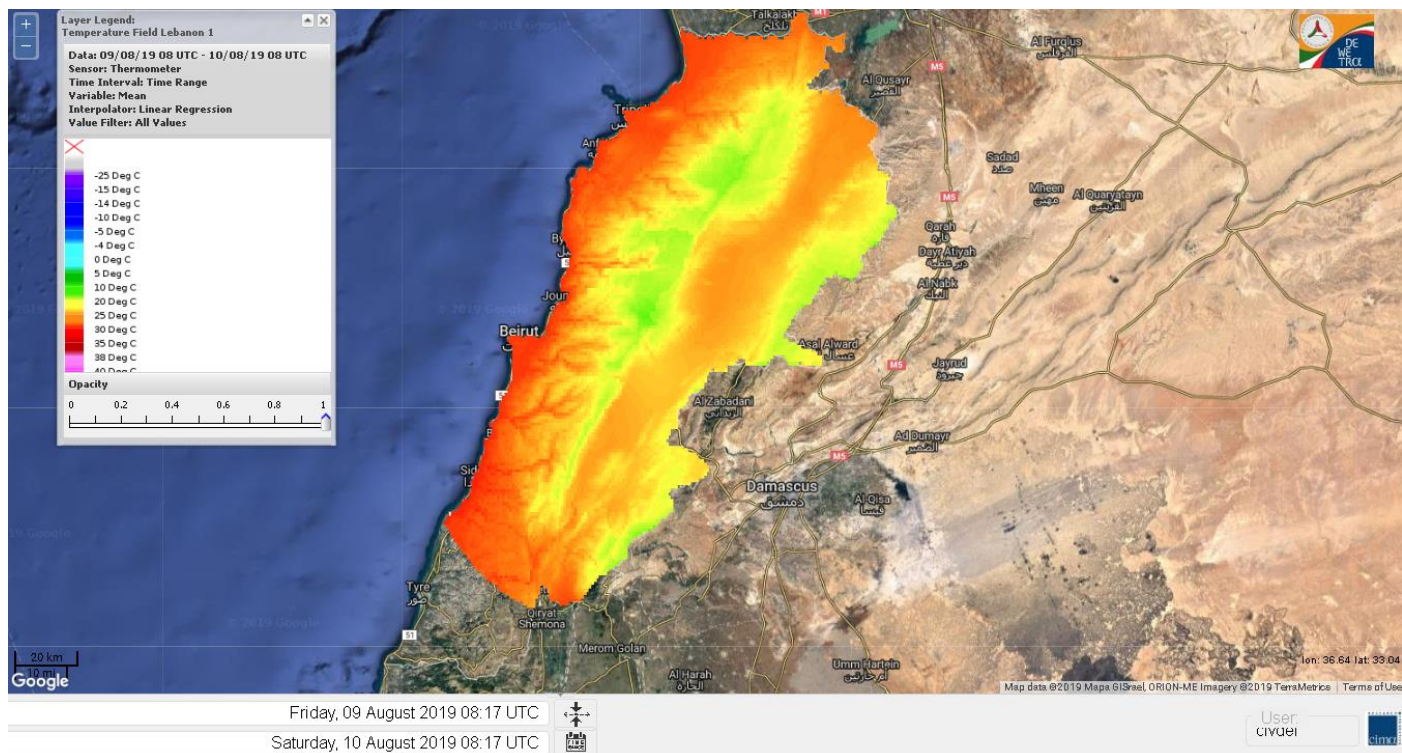

Lebanon temperature for 10 Aug 2019