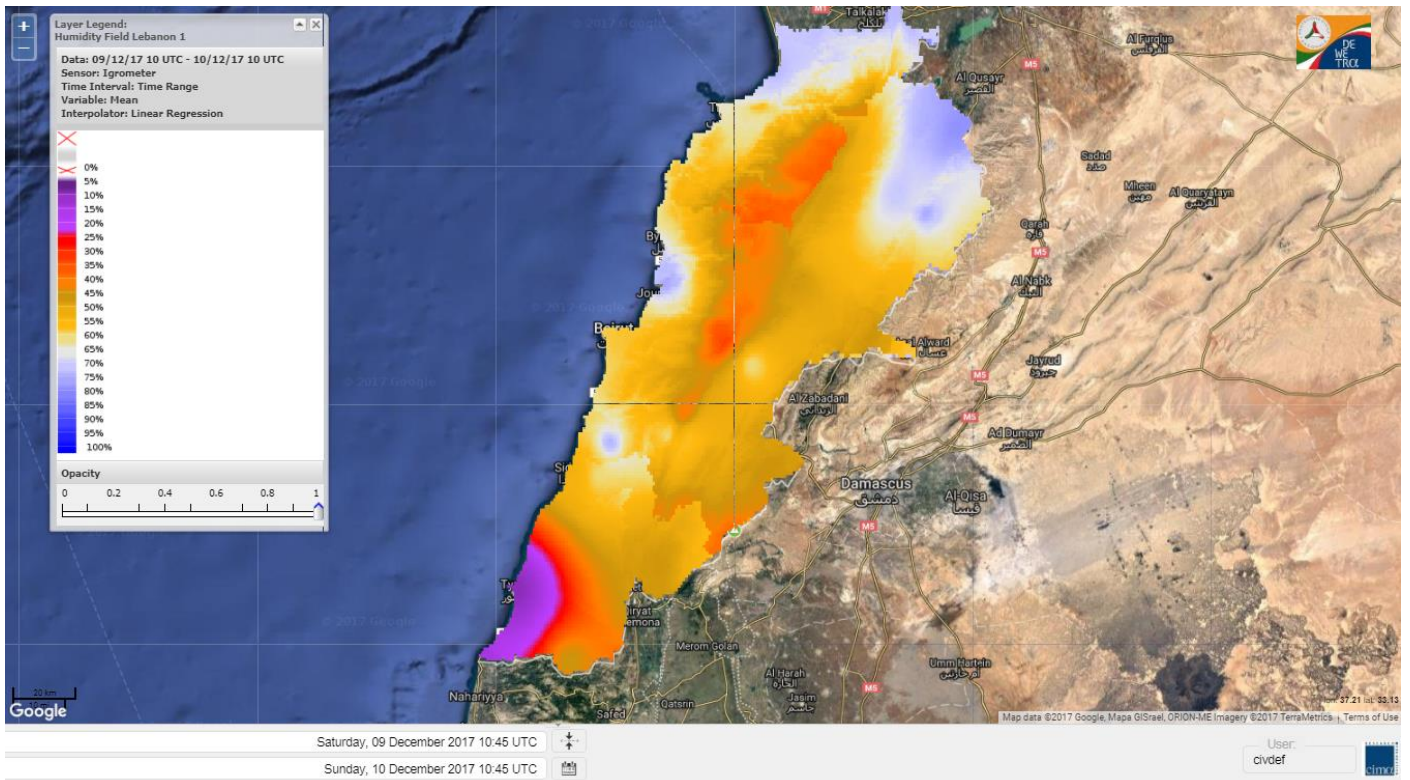

Lebanon humidity for 10 DEC 2017