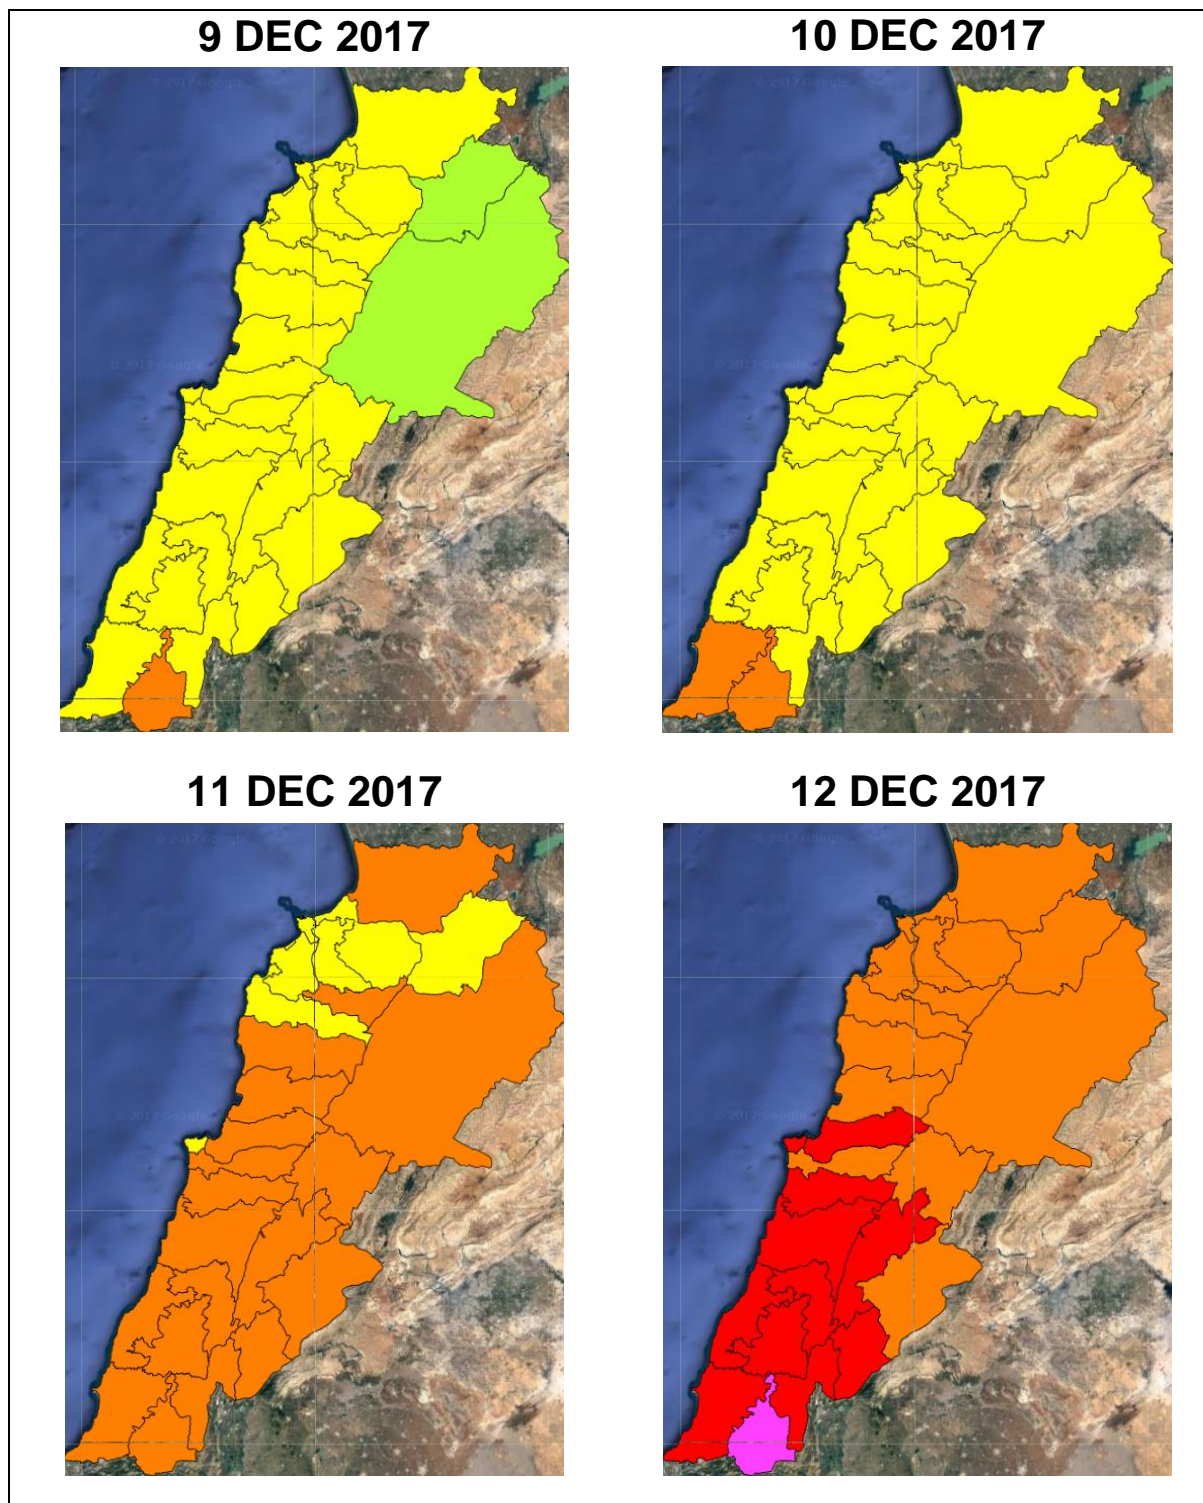

FIRE RISK INDEX

Layer Legend:
Lebanon Wildfire Risk Index 1

Data: Run: 10/12/2017 00:00. Forecast for 10
Model: RISICO for the Republic of Lebanon
Variable: Fire Weather Index
Spatial Resolution: Caza

- VERY LOW
- LOW
- MEDIUM-LOW
- MEDIUM
- MEDIUM-HIGH
- HIGH
- EXTREME