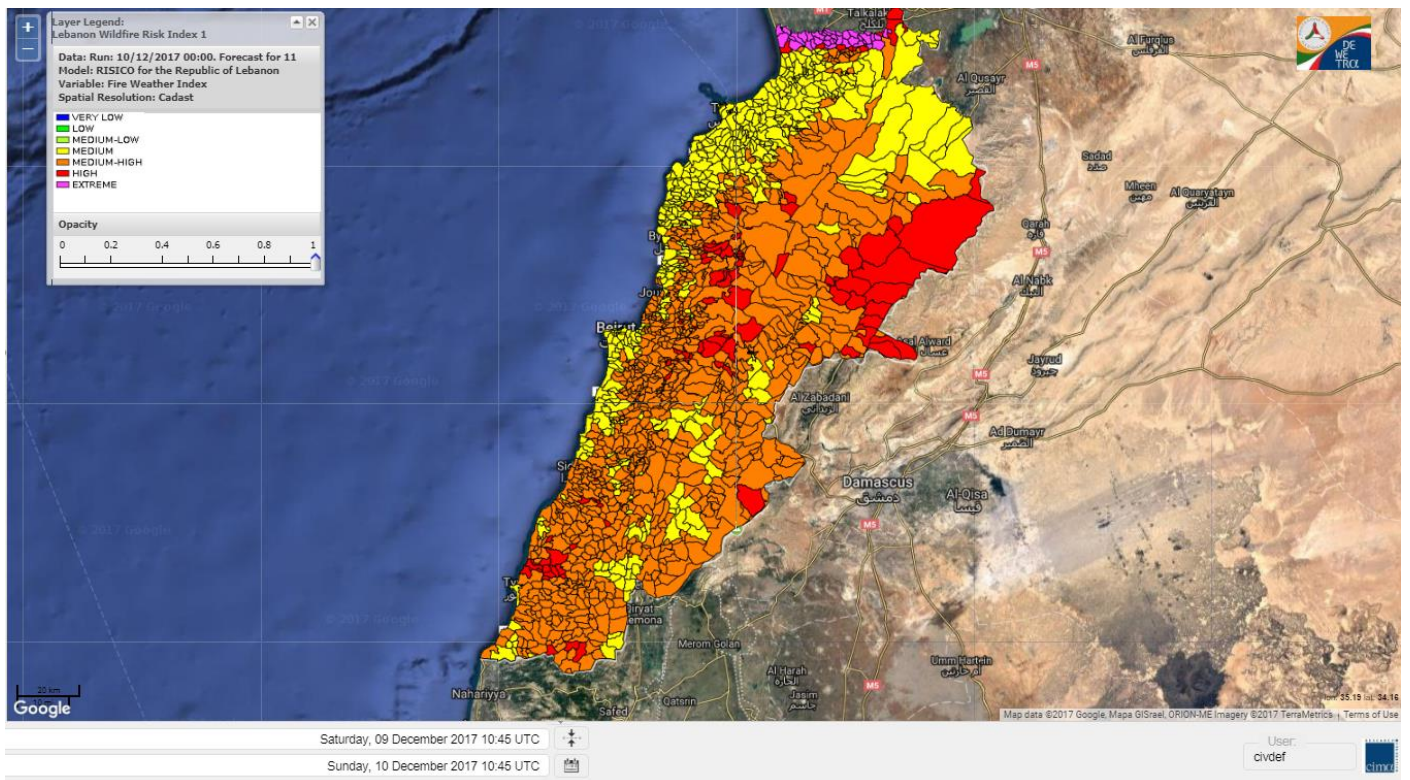

Lebanon for 11 DEC 2017