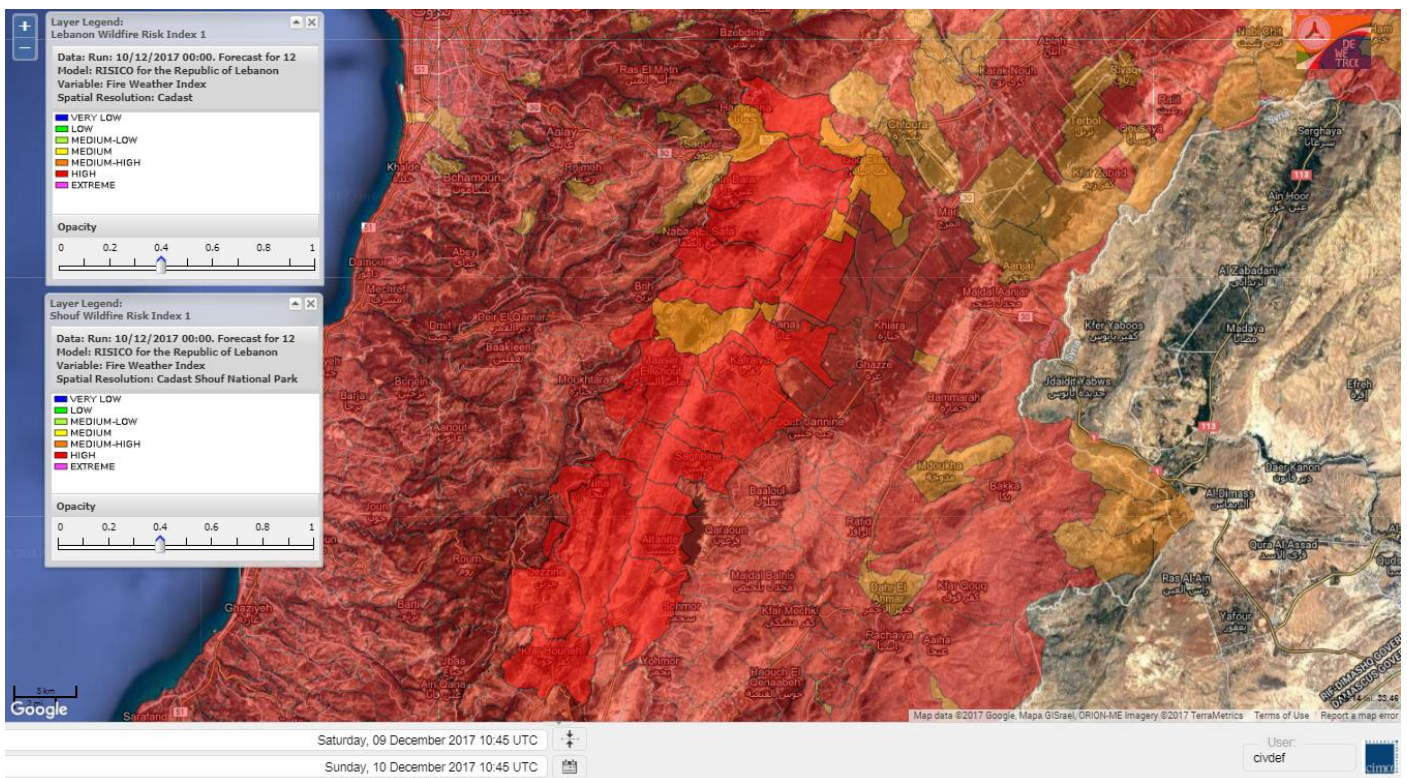

Shouf Biosphere Reserve Forecast for 12 DEC 2017