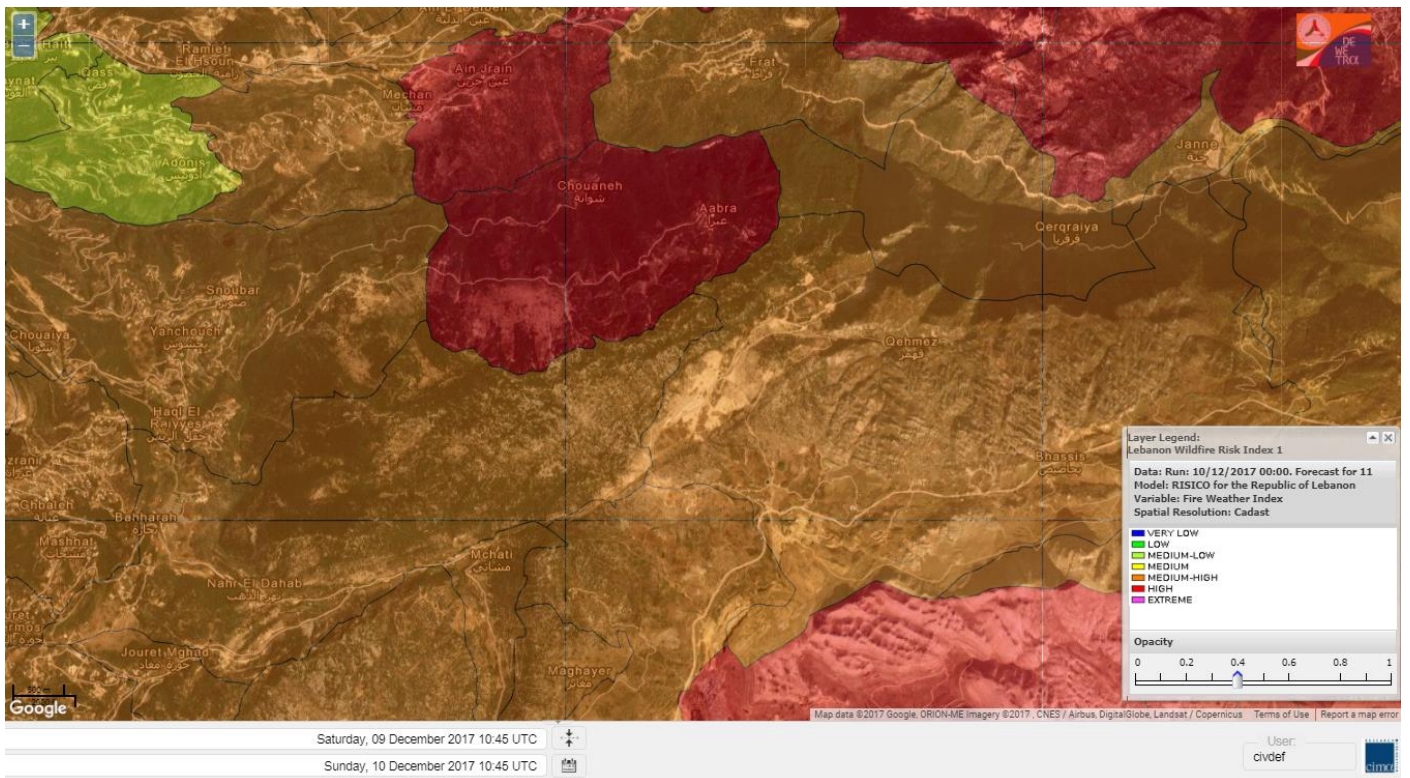

Jabal Moussa Reserve Forecast for 12 DEC 2017

Nord

Koura

Municipality	10-Dec	11-Dec	12-Dec	Municipality	10-Dec	11-Dec	12-Dec	Municipality	10-Dec	11-Dec	12-Dec
Aaba	M	M	MH	Afsaddiq	M	M	MH	Ain Ekriane	M	MH	MH
Amioun	M	M	MH	Anfeh	M	M	MH	Badbhoun	M	M	MH
Barghoun	M	M	MH	Barsa	M	M	H	Batroumine	M	M	MH
Bdebba	M	M	MH	Bechmizine	M	M	MH	Bednaye El-Koura	M	M	H
Bhabbouch El-Koura	M	MH	MH	Bkeftine	M	M	MH	Bnehran	M	MH	MH
Bqaiia El-Koura	M	M	MH	Bsarma	M	M	MH	Btaaboura	M	M	MH
Bttram	M	M	MH	Btouratij	M	M	MH	Bziza	M	MH	MH
Dar Beechtar	M	M	H	Dar Chmezzine	M	M	MH	Deddeh	M	M	MH
Deir El-Balamand	M	M	MH	Fih	M	M	MH	Hraiche	M	M	MH
Ijdaabrine	M	M	MH	Kaftoun	M	M	MH	Kefraya El-Koura	M	M	MH
Kfarakka	M	M	MH	Kfarhata	M	M	MH	Kfarhazir	M	M	MH
Kfarkahel	M	M	MH	Kfarsaroun	M	M	MH	Kosba	M	M	MH
Mejdel el-Koura	M	M	MH	Nakhle	M	M	MH	Qalhat	M	M	MH
Ras Masqa	M	M	MH	Rechdibbine	M	M	MH	Zakroun	M	M	MH
Zgharta El-Mtaouile	M	MH	MH								