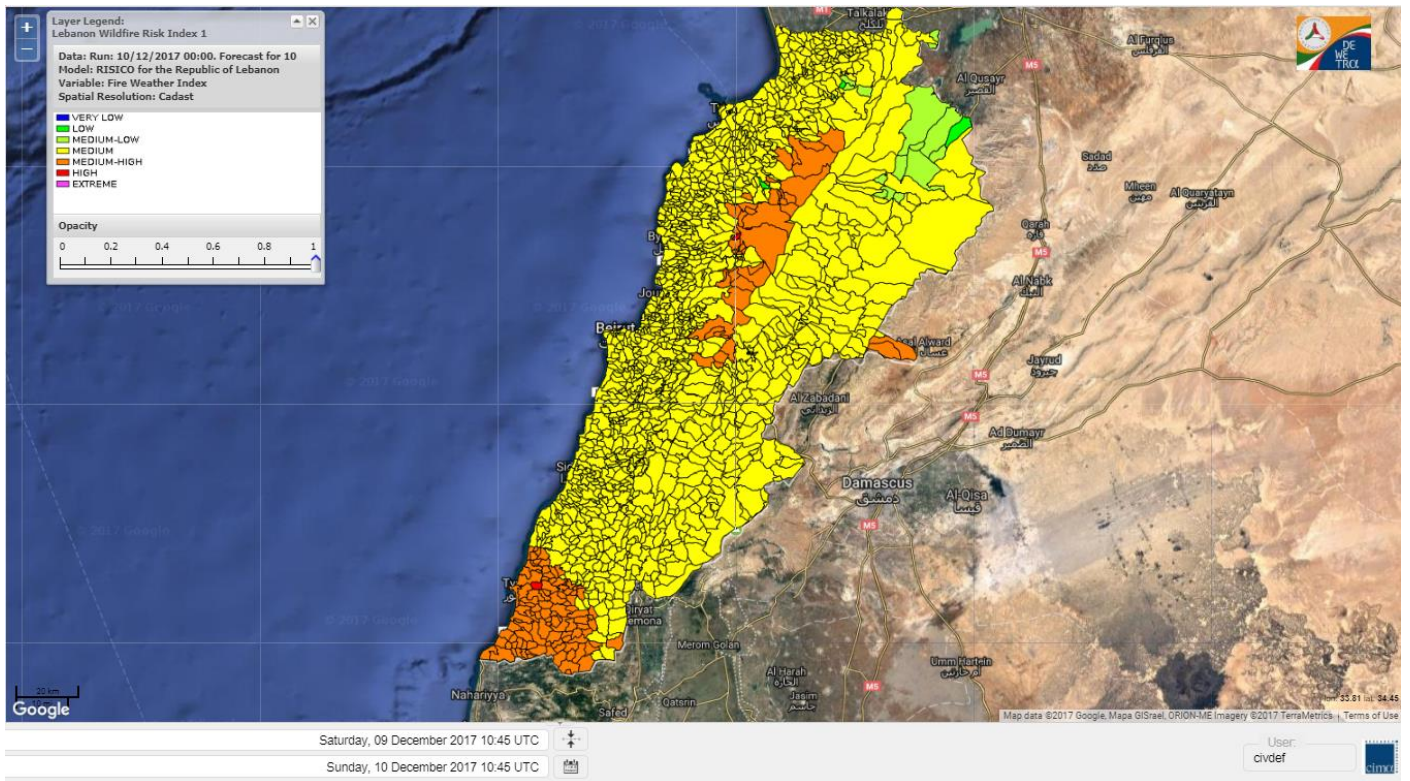

Lebanon for 10 DEC 2017