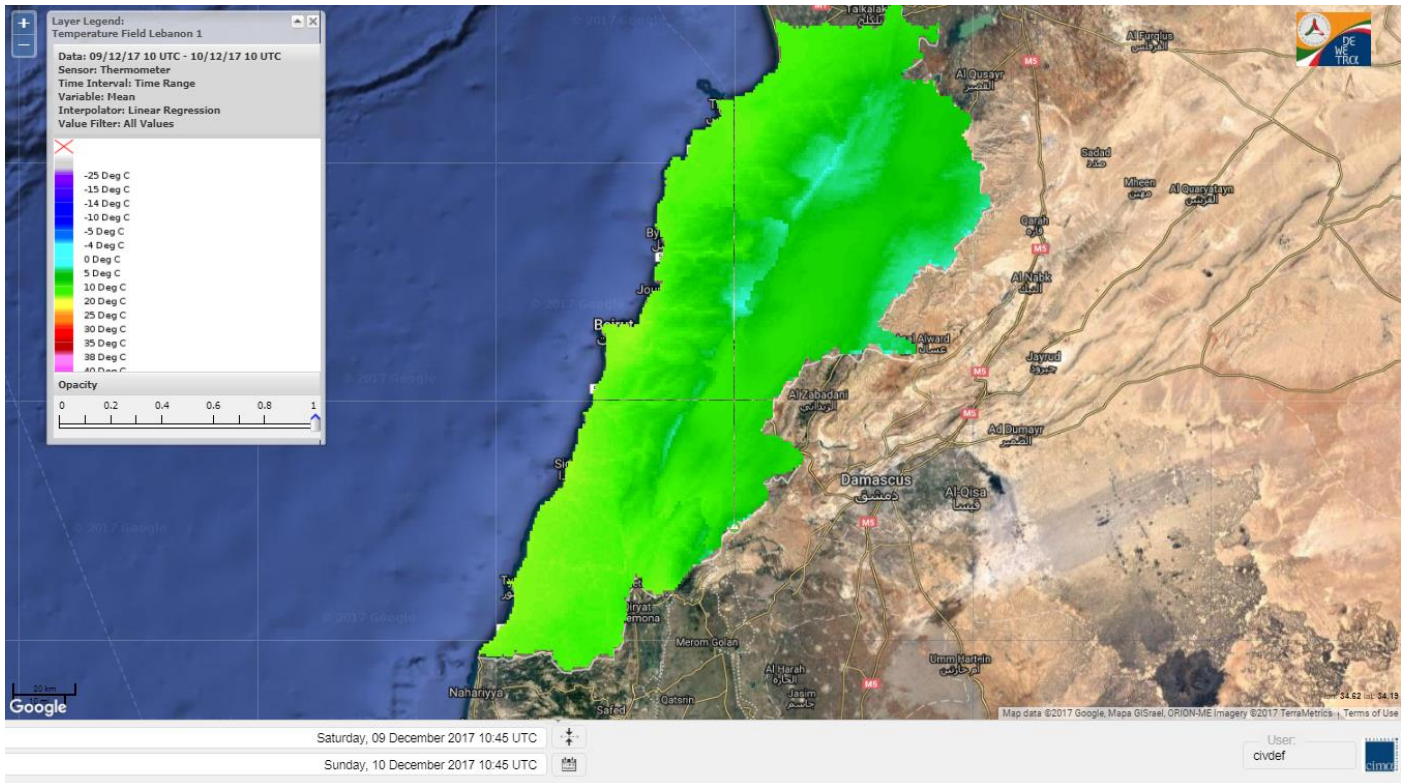

Lebanon temperature for 10 DEC 2017