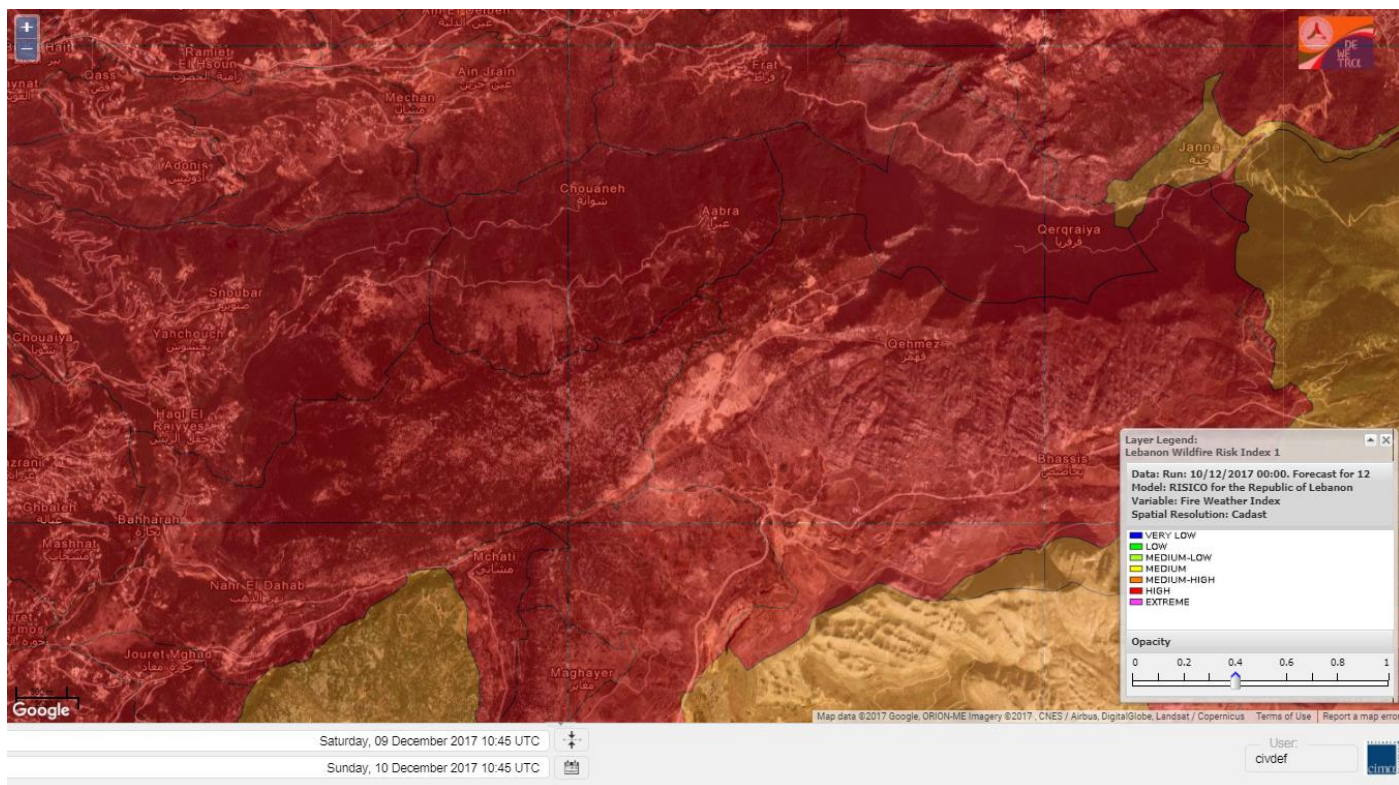

Jabal Moussa Reserve Forecast for 12 DEC 2017