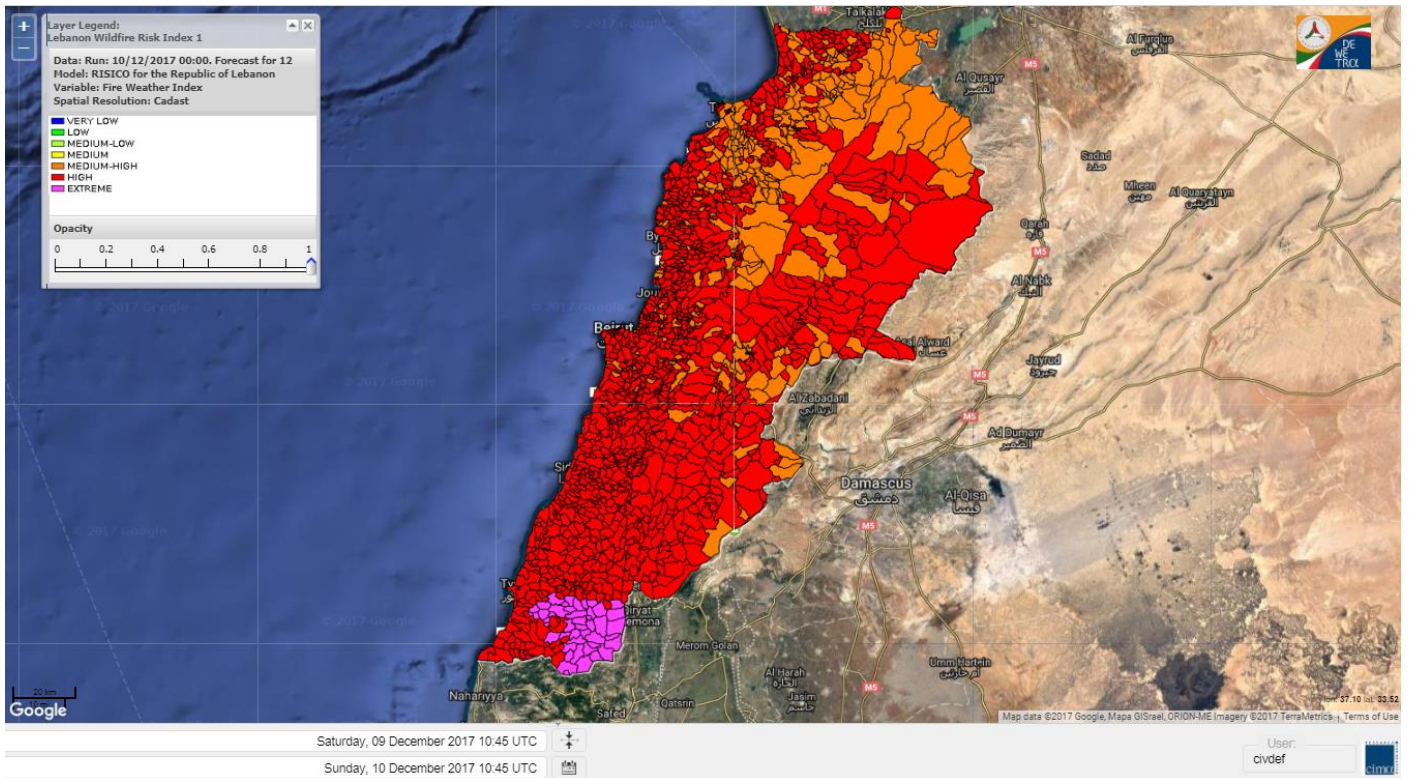

Lebanon for 12 DEC 2017