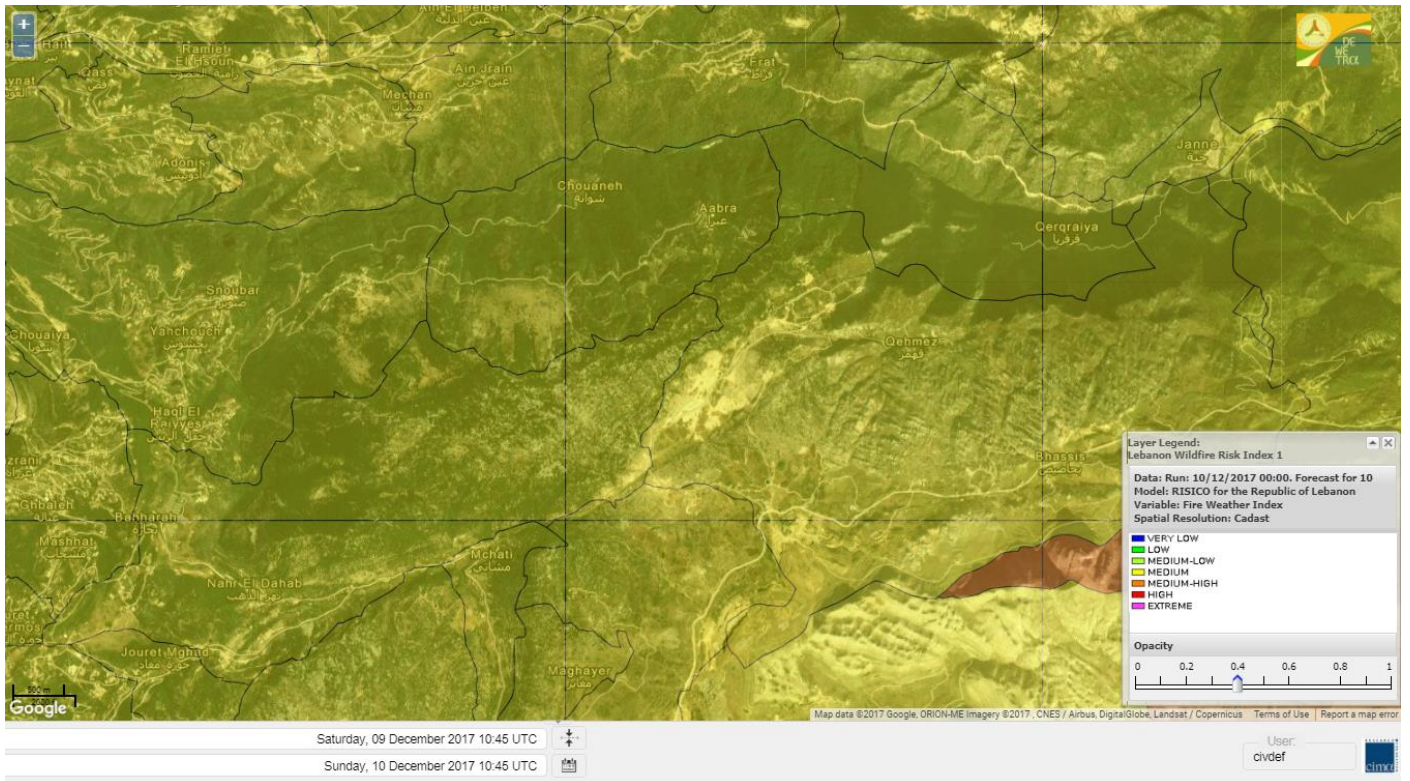

Shouf Biosphere Reserve Forecast for 10 DEC 2017

Shouf Biosphere Reserve Forecast for 11 DEC 2017

Shouf Biosphere Reserve Forecast for 12 DEC 2017

Jabal Moussa Reserve Forecast for 10 DEC 2017

Jabal Moussa Reserve Forecast for 11 DEC 2017