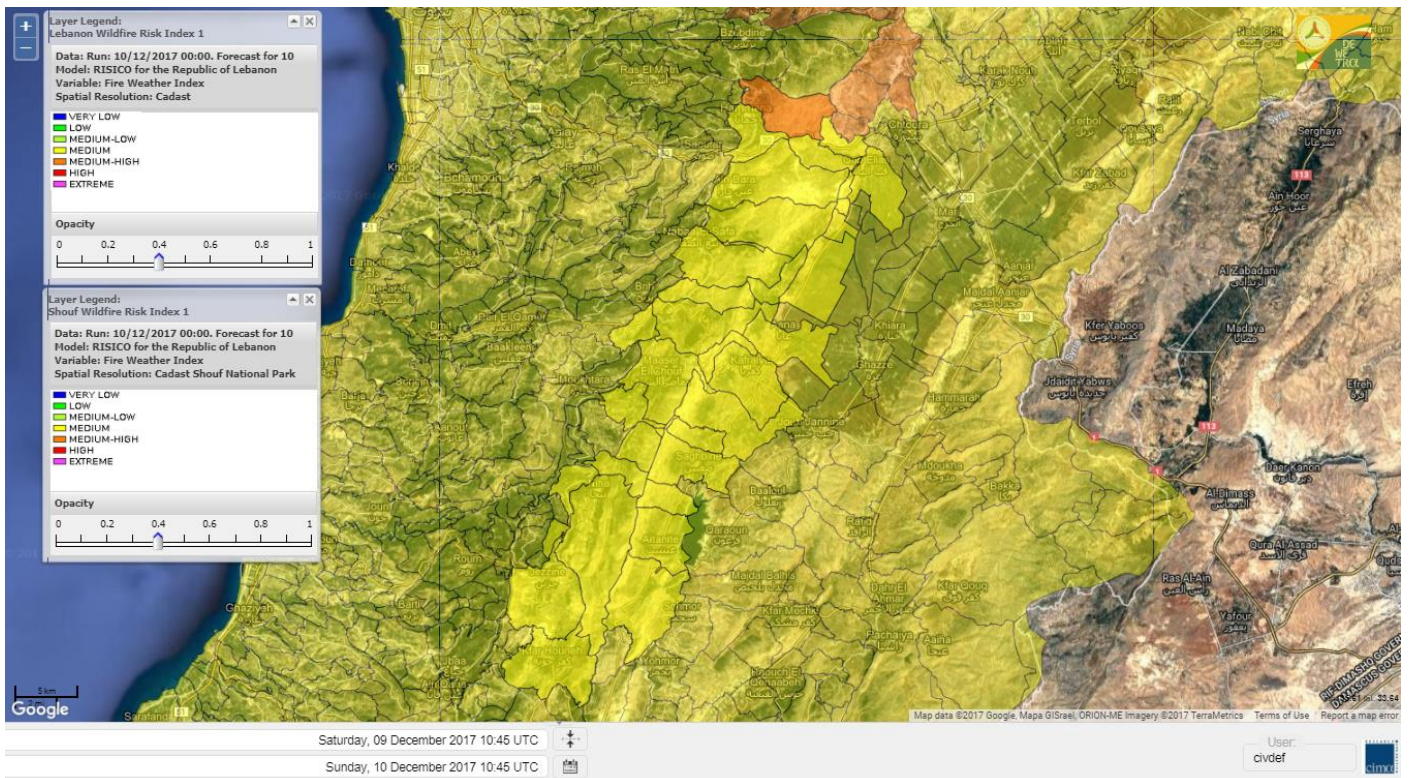

Shouf Biosphere Reserve Forecast for 10 DEC 2017