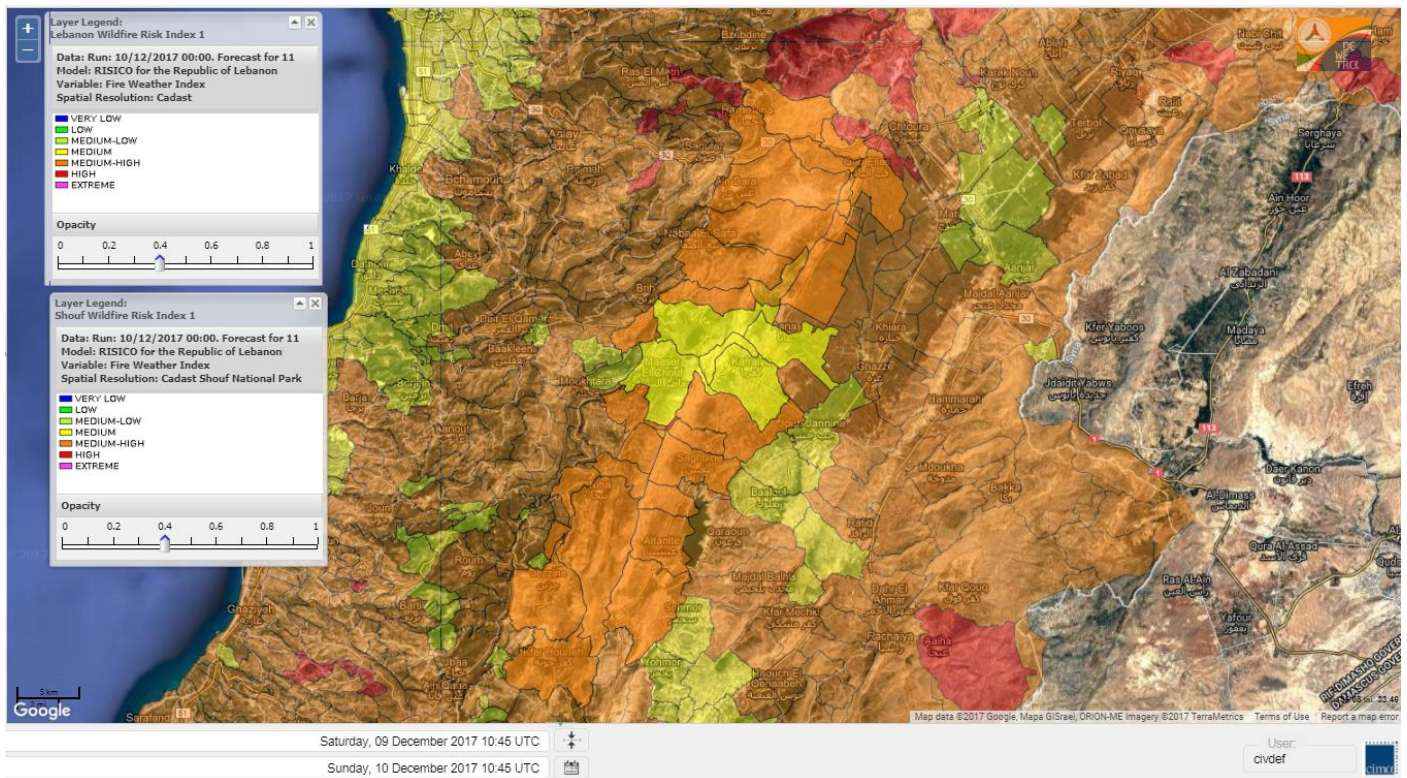

Shouf Biosphere Reserve Forecast for 11 DEC 2017