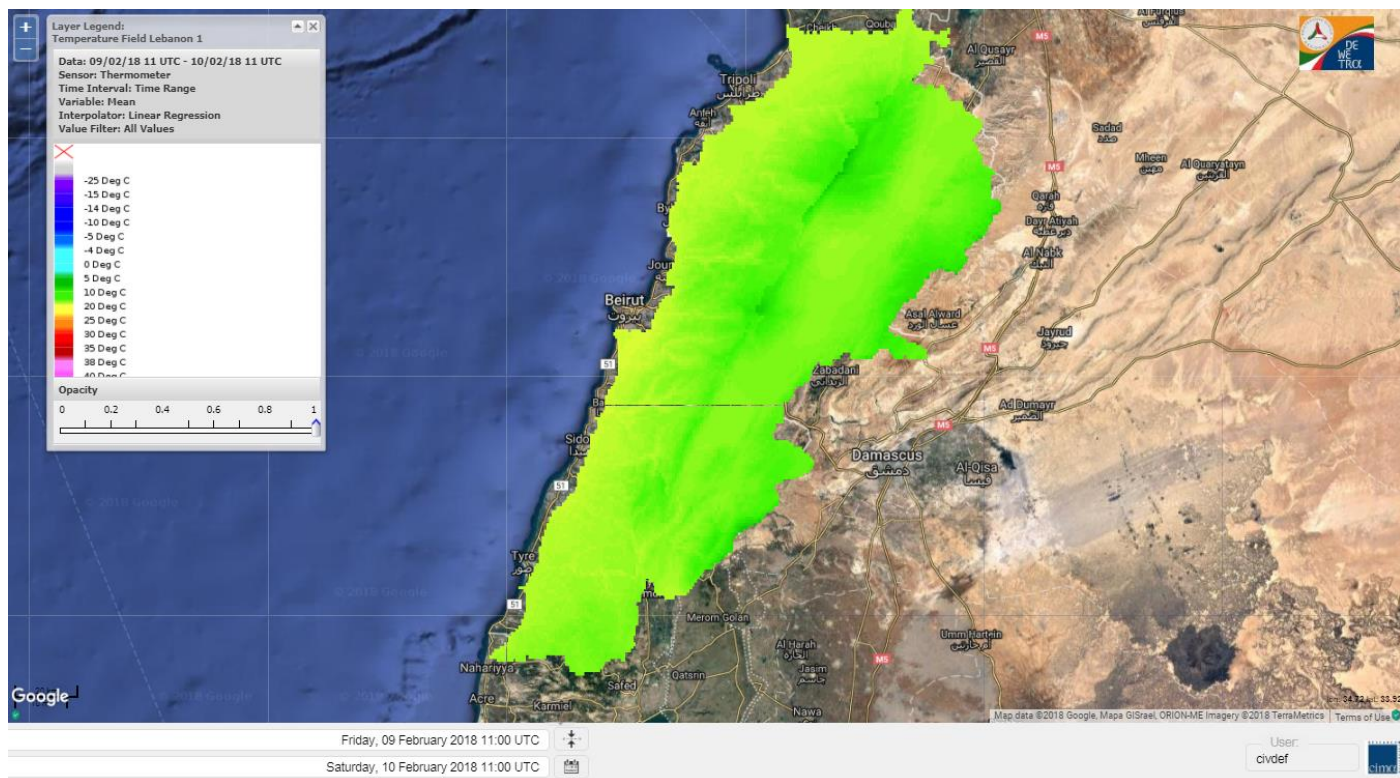

Lebanon temperature for 10 FEB 2018