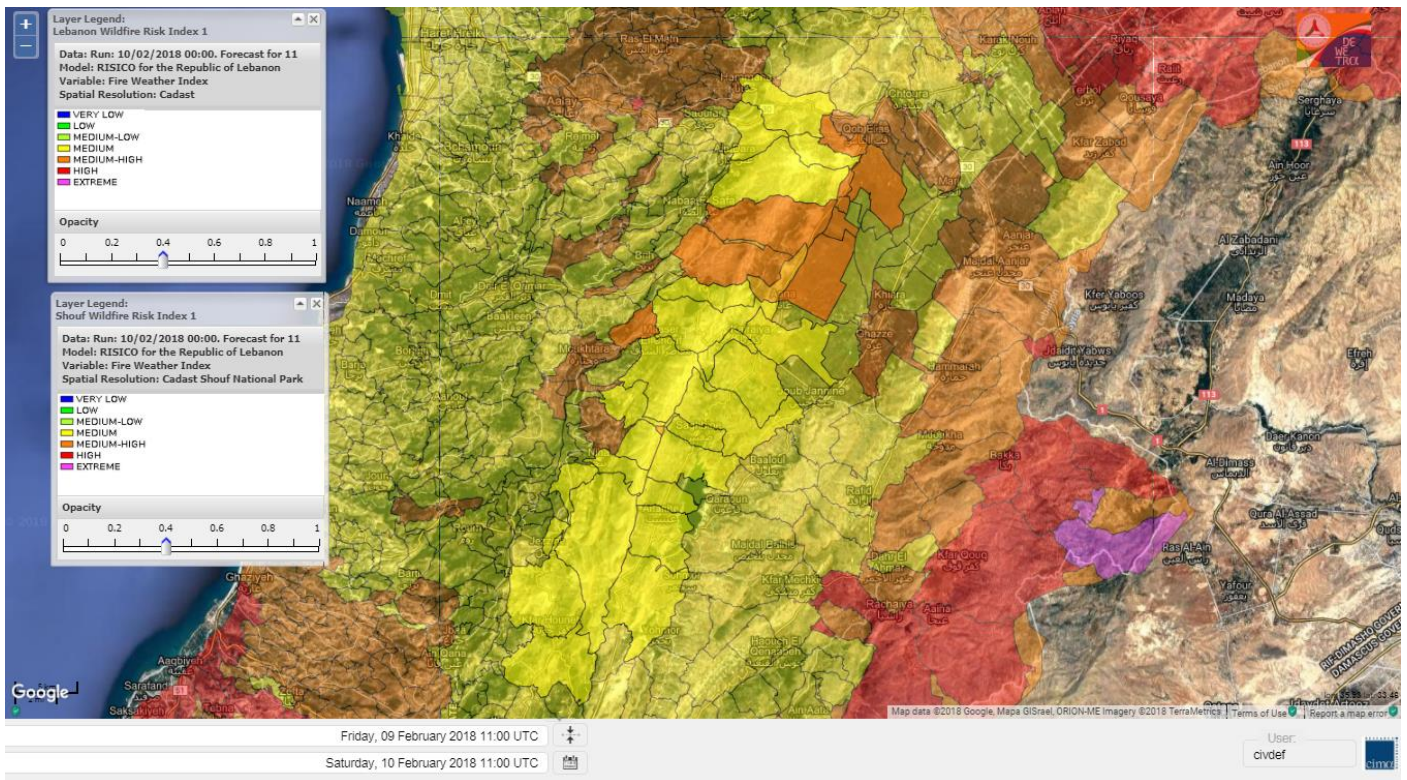

Shouf Biosphere Reserve Forecast for 11 FEB 2018