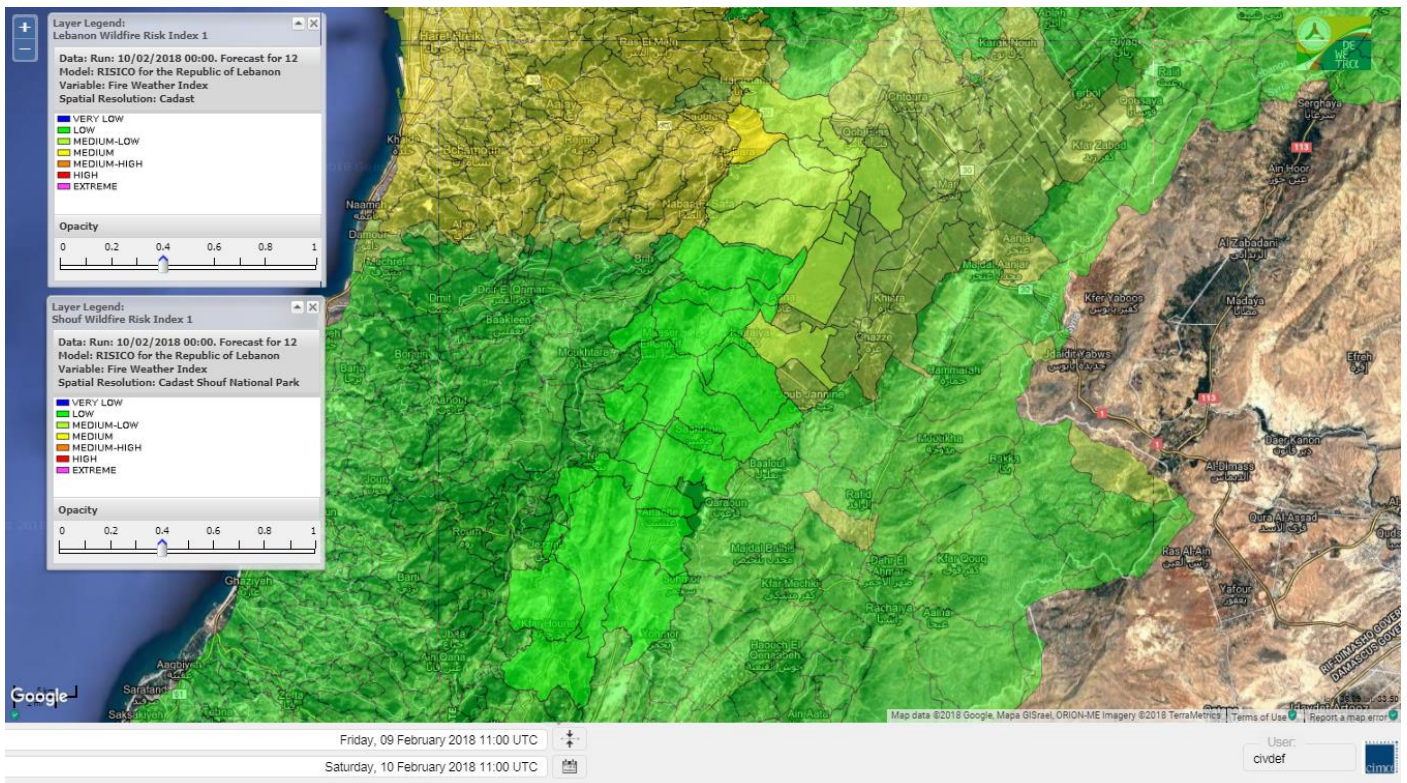

Shouf Biosphere Reserve Forecast for 12 FEB 2018