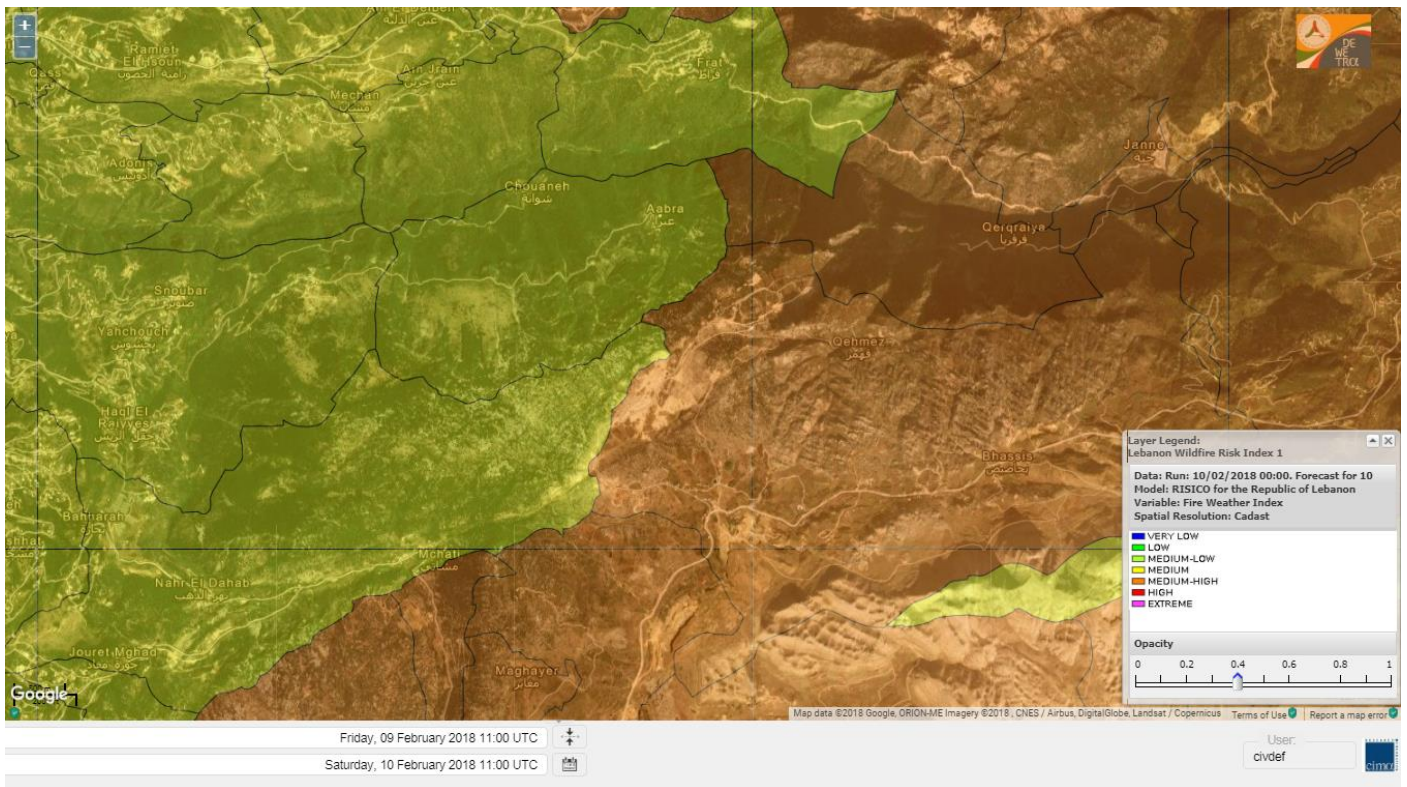

Jabal Moussa Reserve Forecast for 10 FEB 2018