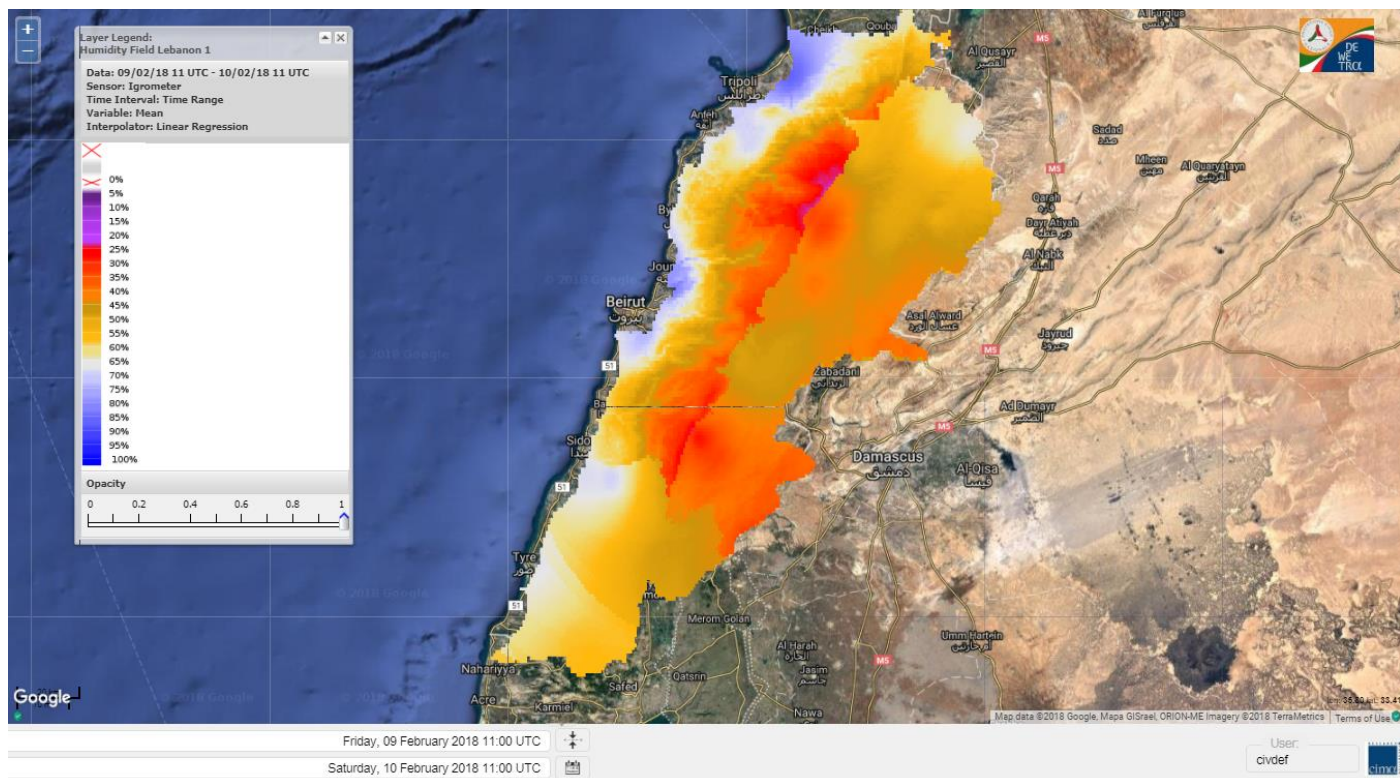

Beirut, 10 February 2018

FIRE RISK INDEX

Lebanon temperature for 10 FEB 2018

Lebanon humidity for 10 FEB 2018

Lebanon for 10 FEB 2018

Lebanon for 11 FEB 2018

Lebanon for 12 FEB 2018

Shouf Biosphere Reserve Forecast for 10 FEB 2018