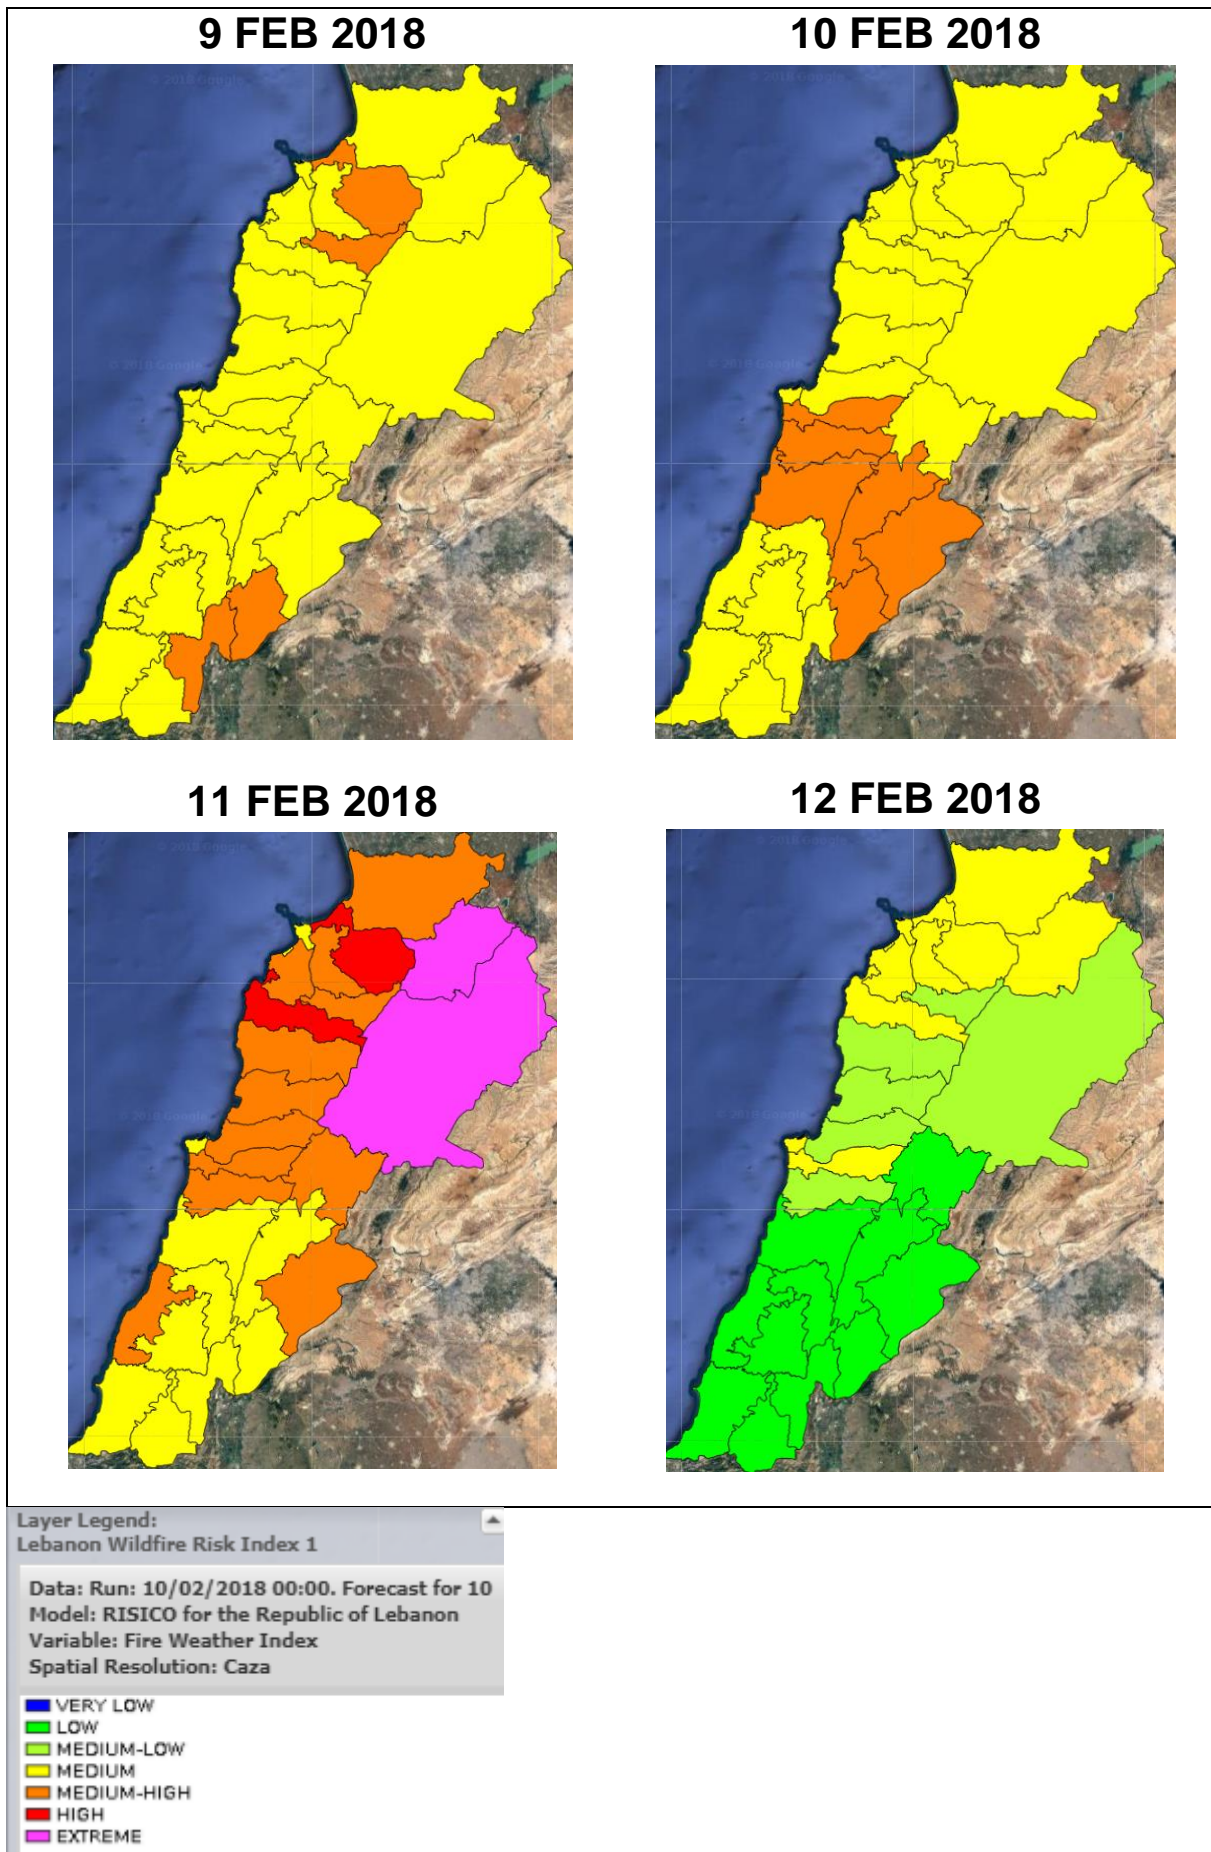

FIRE RISK INDEX