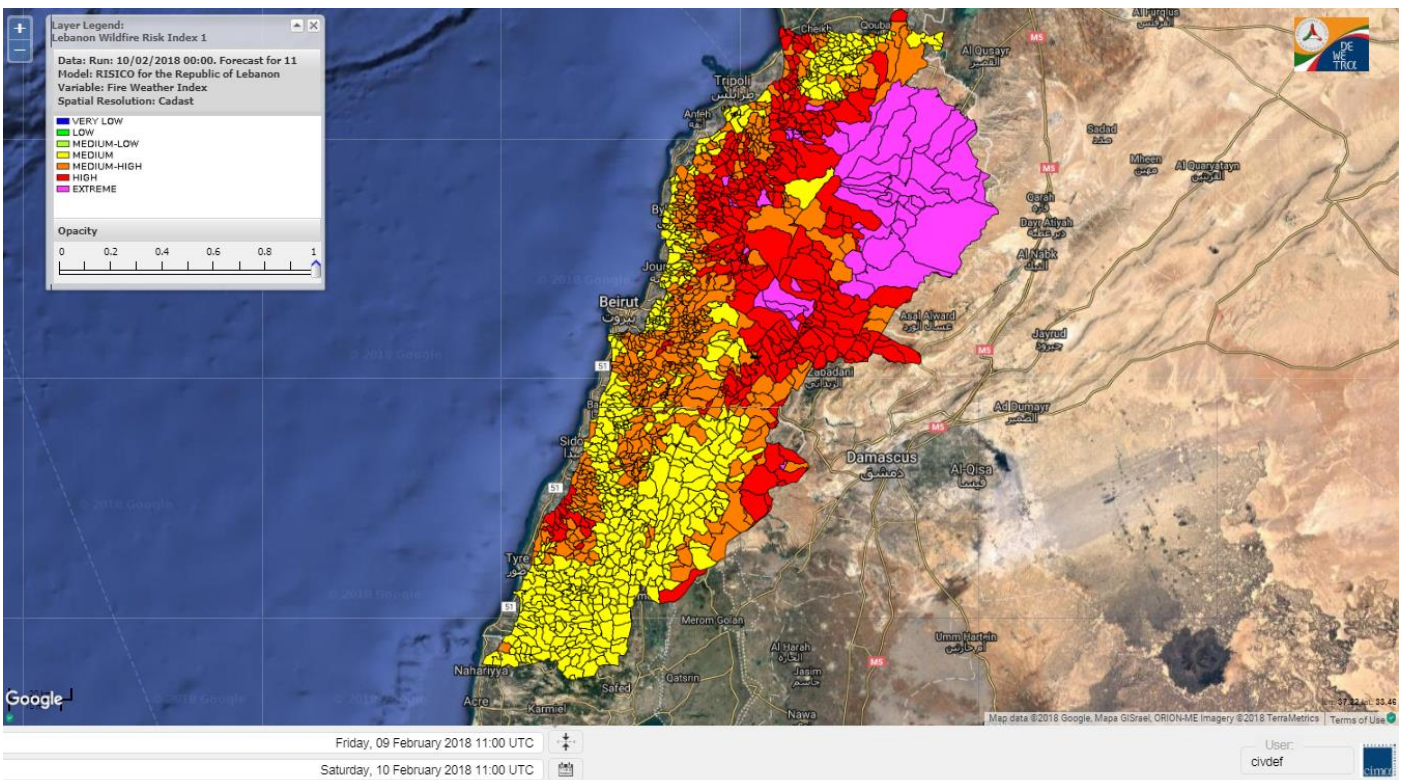

Beirut, 10 February 2018

FIRE RISK INDEX

Lebanon temperature for 10 FEB 2018

Lebanon humidity for 10 FEB 2018

Lebanon for 10 FEB 2018

Lebanon for 11 FEB 2018

Lebanon for 12 FEB 2018

Shouf Biosphere Reserve Forecast for 10 FEB 2018