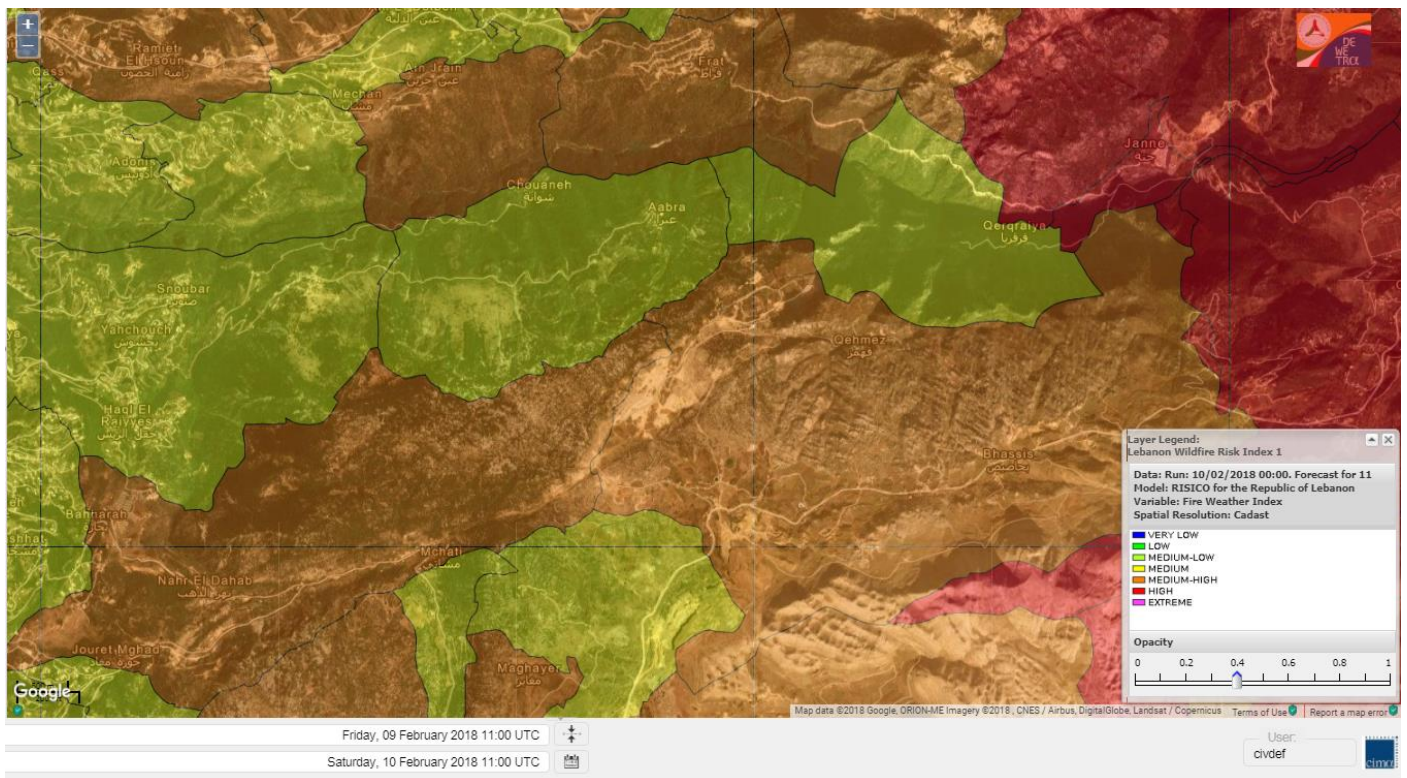

Jabal Moussa Reserve Forecast for 11 FEB 2018