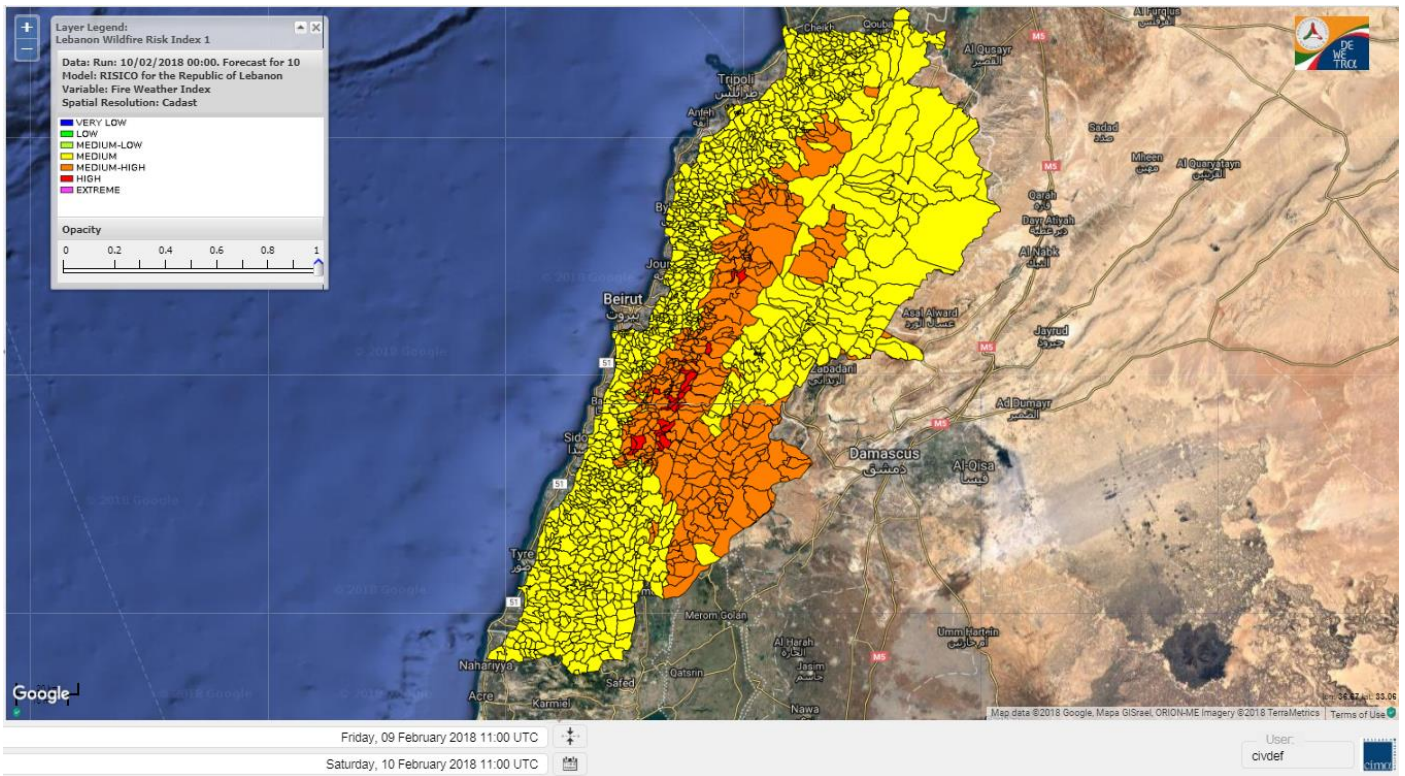

Beirut, 10 February 2018

FIRE RISK INDEX

Lebanon temperature for 10 FEB 2018

Lebanon humidity for 10 FEB 2018

Lebanon for 10 FEB 2018

Lebanon for 11 FEB 2018

Lebanon for 12 FEB 2018

Shouf Biosphere Reserve Forecast for 10 FEB 2018