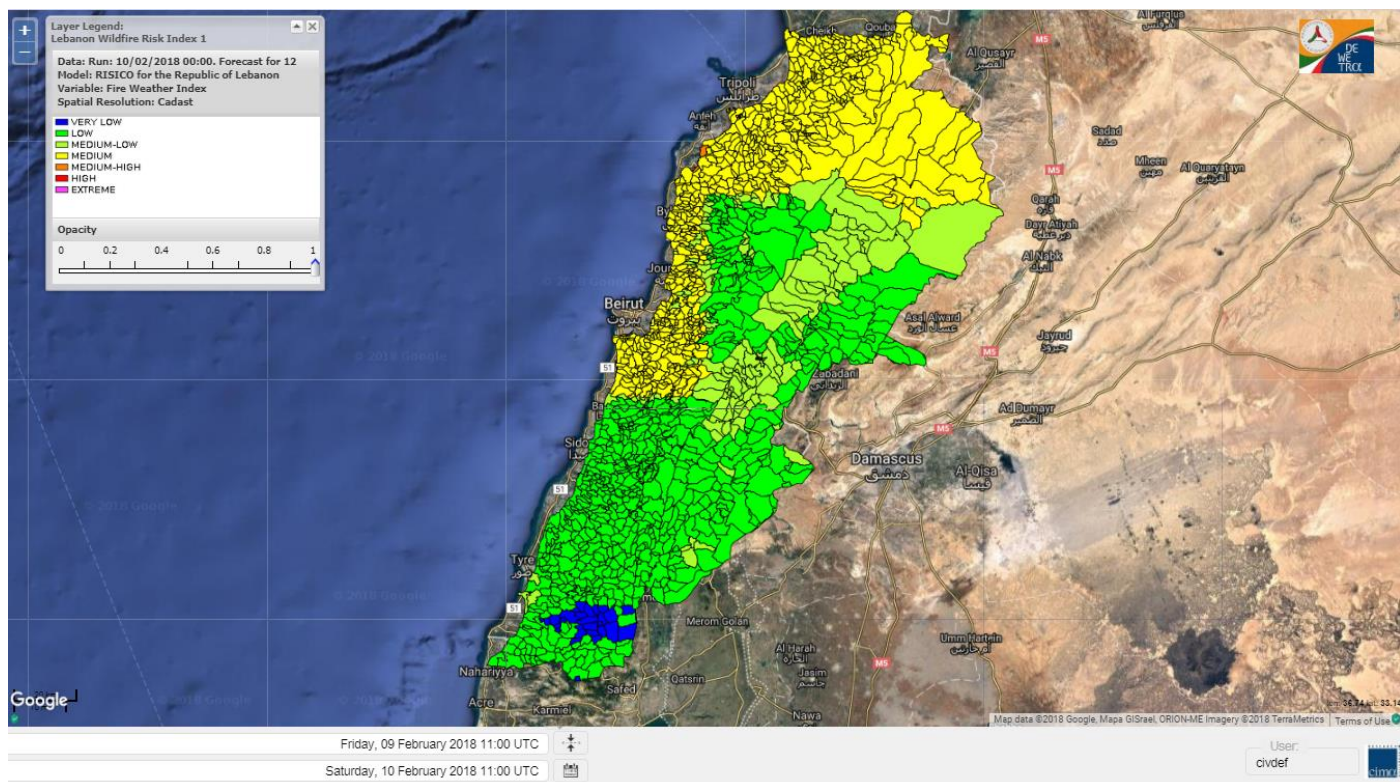

Beirut, 10 February 2018

FIRE RISK INDEX

Lebanon temperature for 10 FEB 2018

Lebanon humidity for 10 FEB 2018

Lebanon for 10 FEB 2018

Lebanon for 11 FEB 2018

Lebanon for 12 FEB 2018

Shouf Biosphere Reserve Forecast for 10 FEB 2018