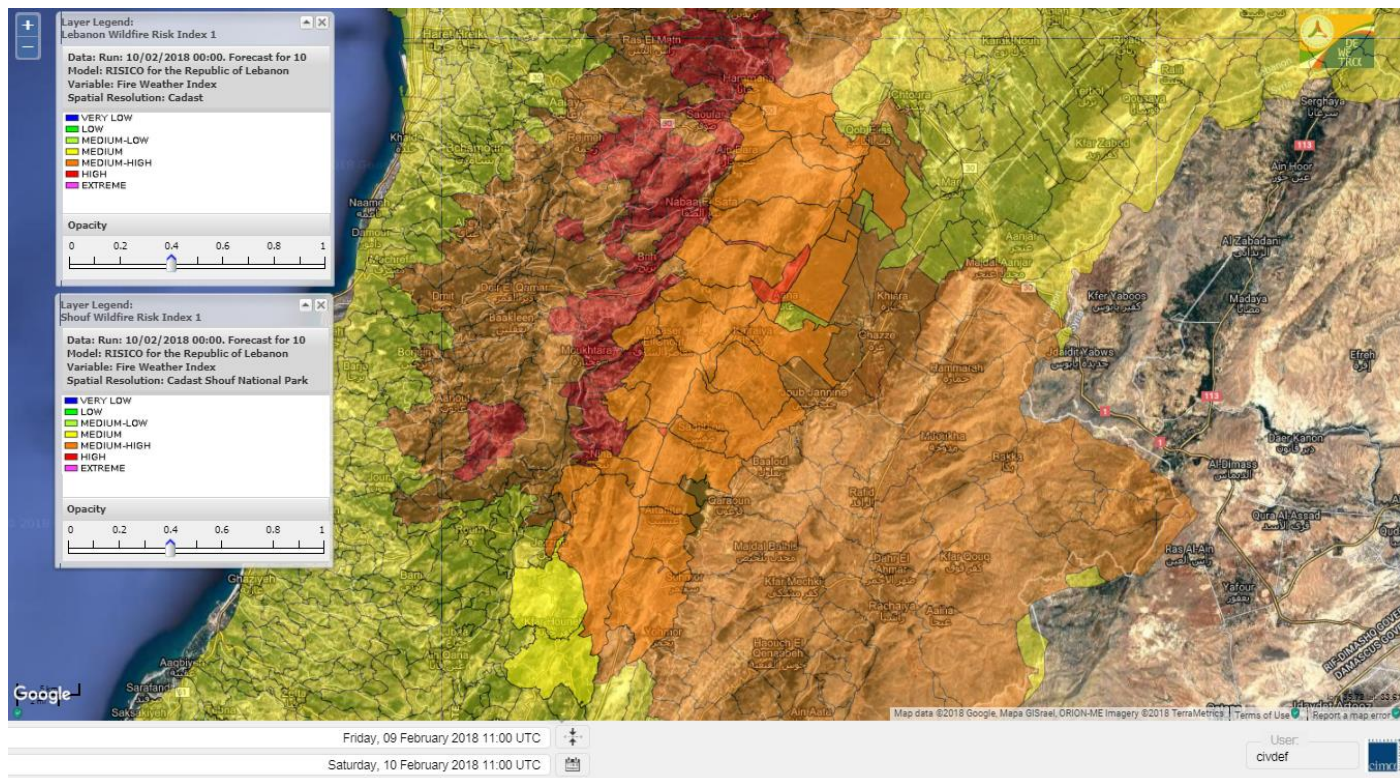

Beirut, 10 February 2018

FIRE RISK INDEX

Lebanon temperature for 10 FEB 2018

Lebanon humidity for 10 FEB 2018

Lebanon for 10 FEB 2018

Lebanon for 11 FEB 2018

Lebanon for 12 FEB 2018

Shouf Biosphere Reserve Forecast for 10 FEB 2018