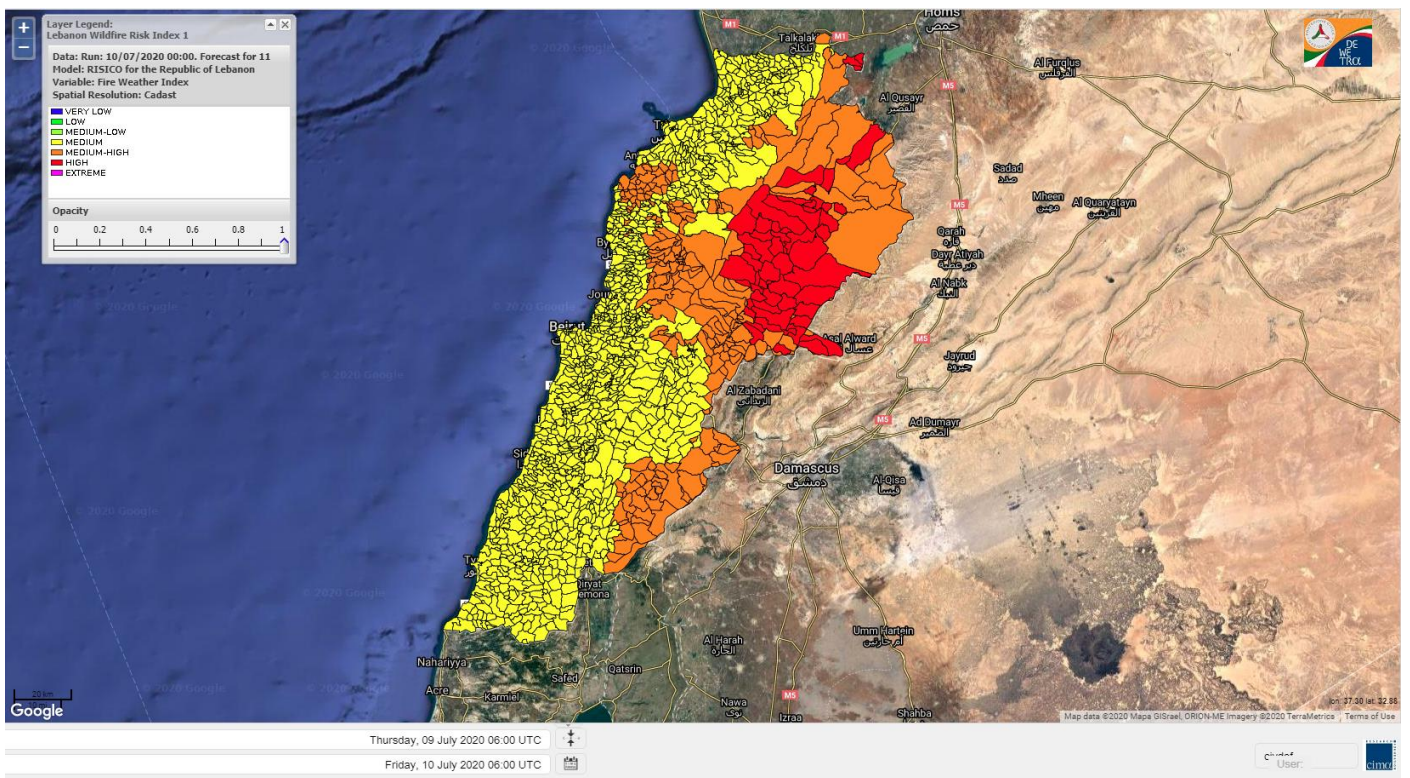

Lebanon for 11 July 2020