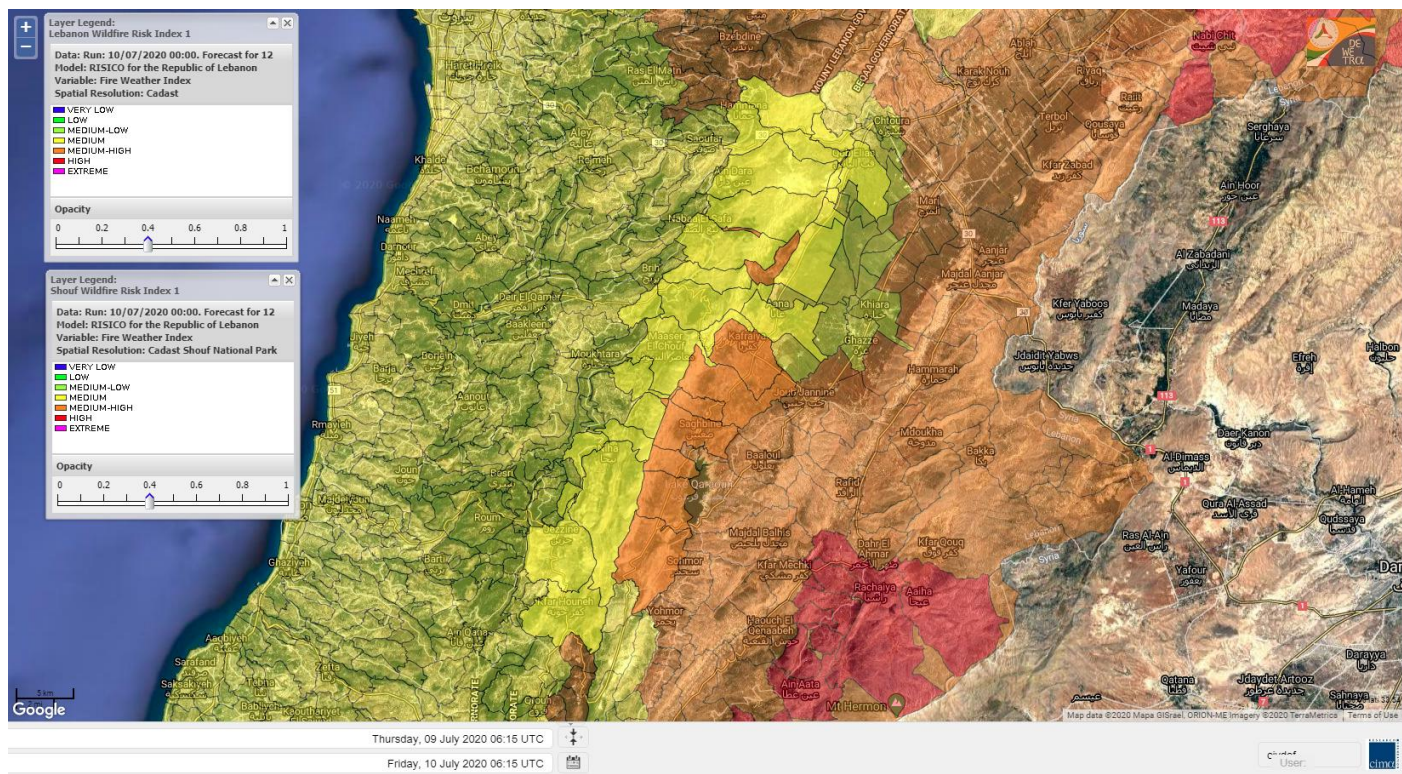

Shouf Biosphere Reserve Forecast for 12 July 2020