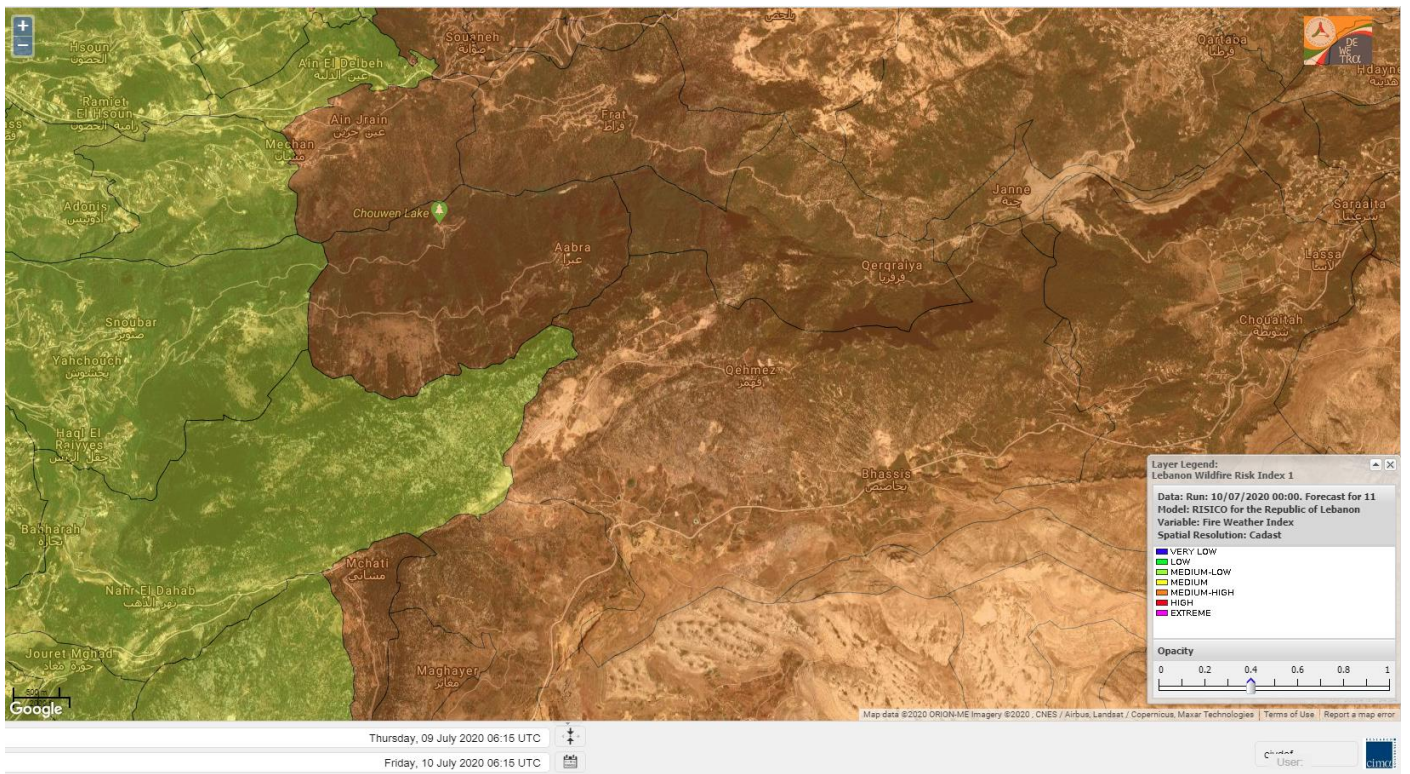

Jabal Moussa Reserve Forecast for 11 July 2020