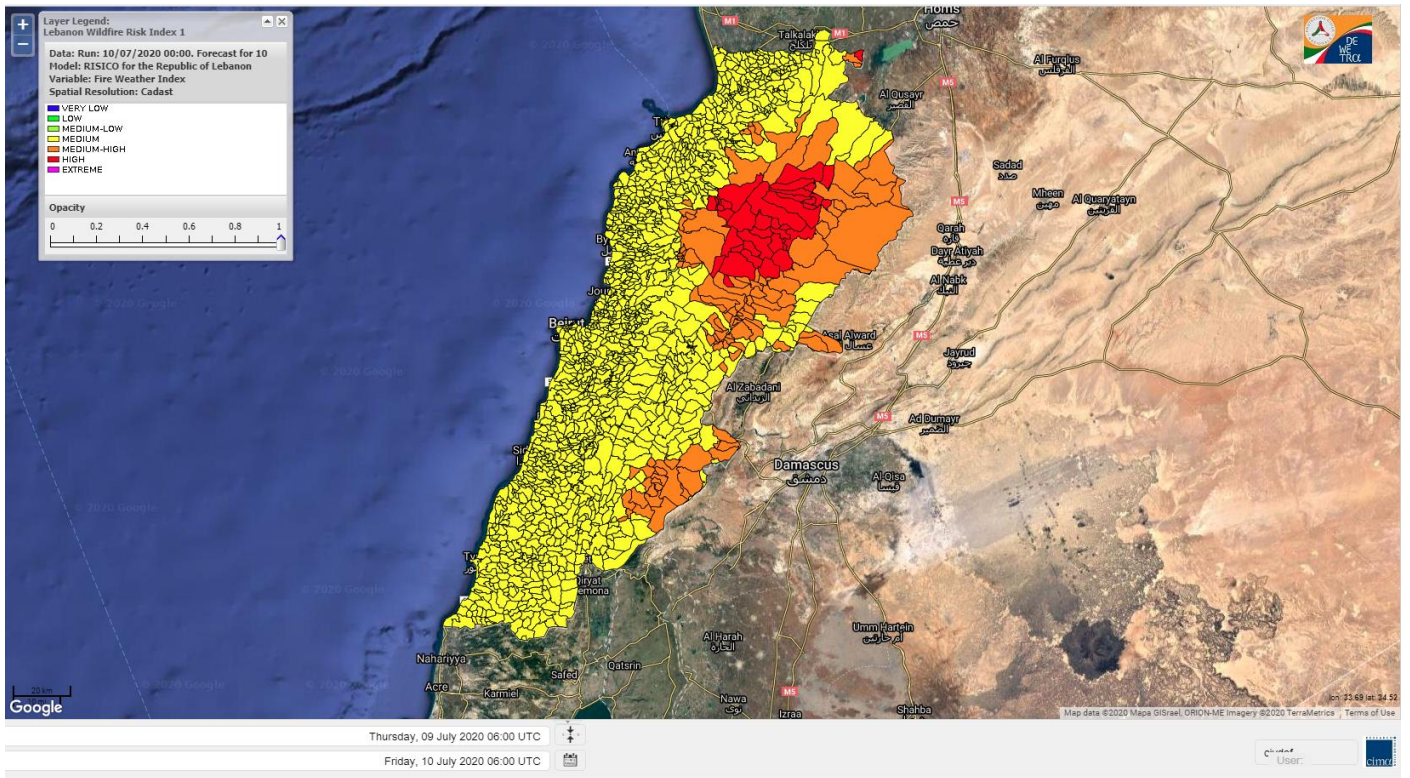

Lebanon for 10 July 2020