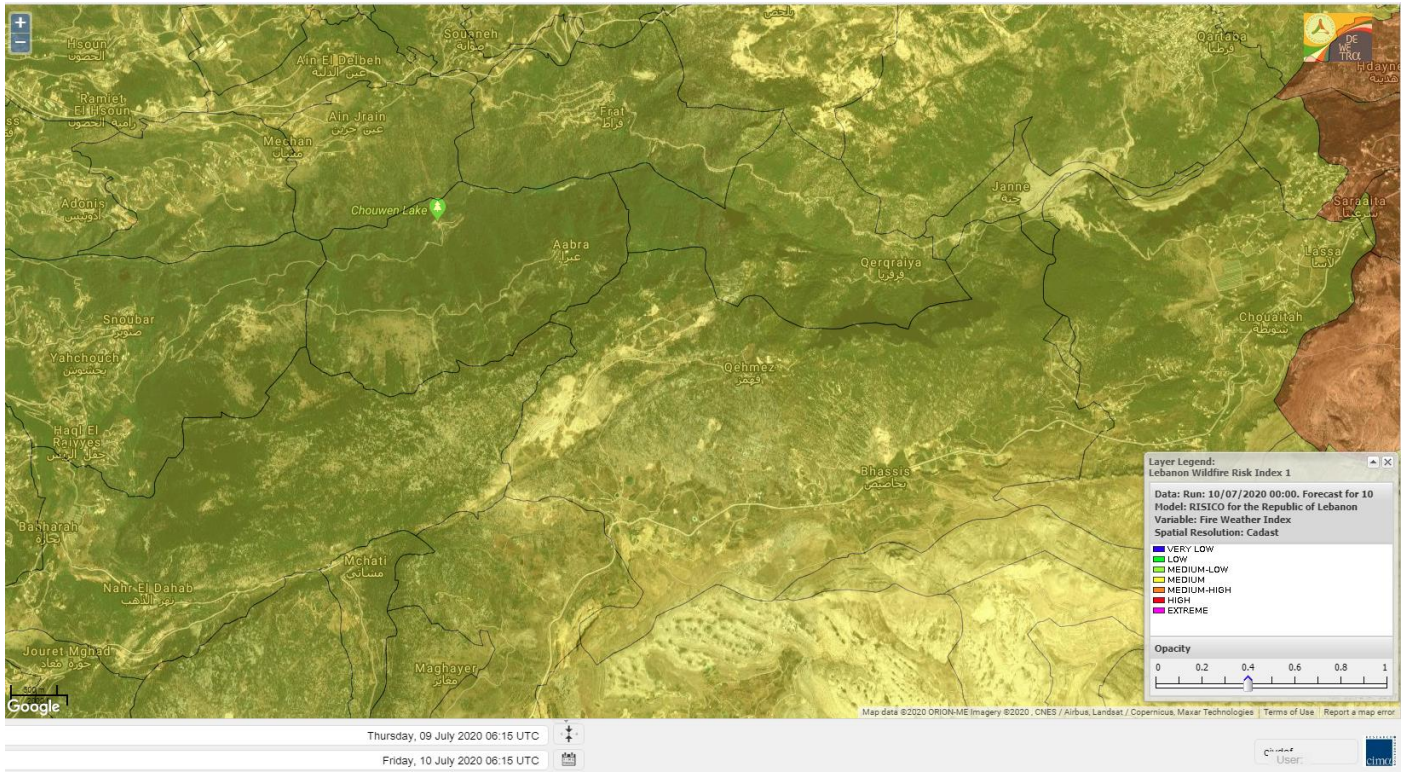

Jabal Moussa Reserve Forecast for 10 July 2020