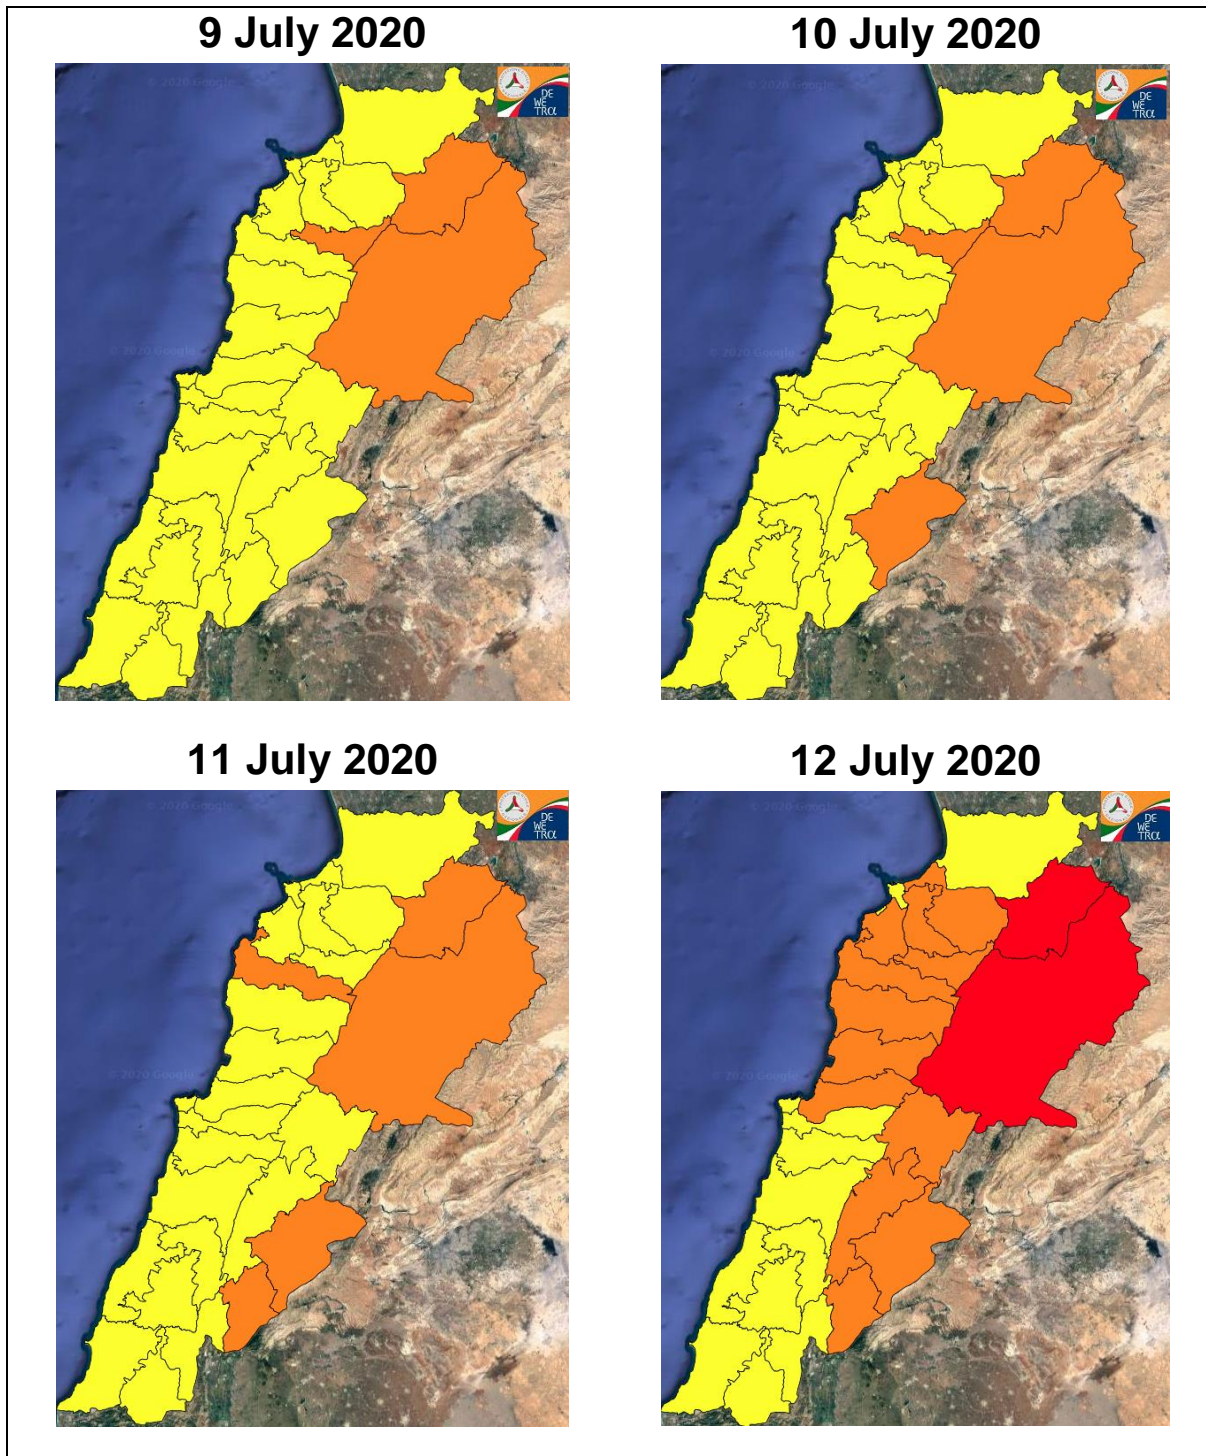

FIRE RISK INDEX

Layer Legend:
Lebanon Wildfire Risk Index 1

Data: Run: 10/07/2020 00:00. Forecast for 10
Model: RISICO for the Republic of Lebanon
Variable: Fire Weather Index
Spatial Resolution: Caza

- VERY LOW
- LOW
- MEDIUM-LOW
- MEDIUM
- MEDIUM-HIGH
- HIGH
- EXTREME