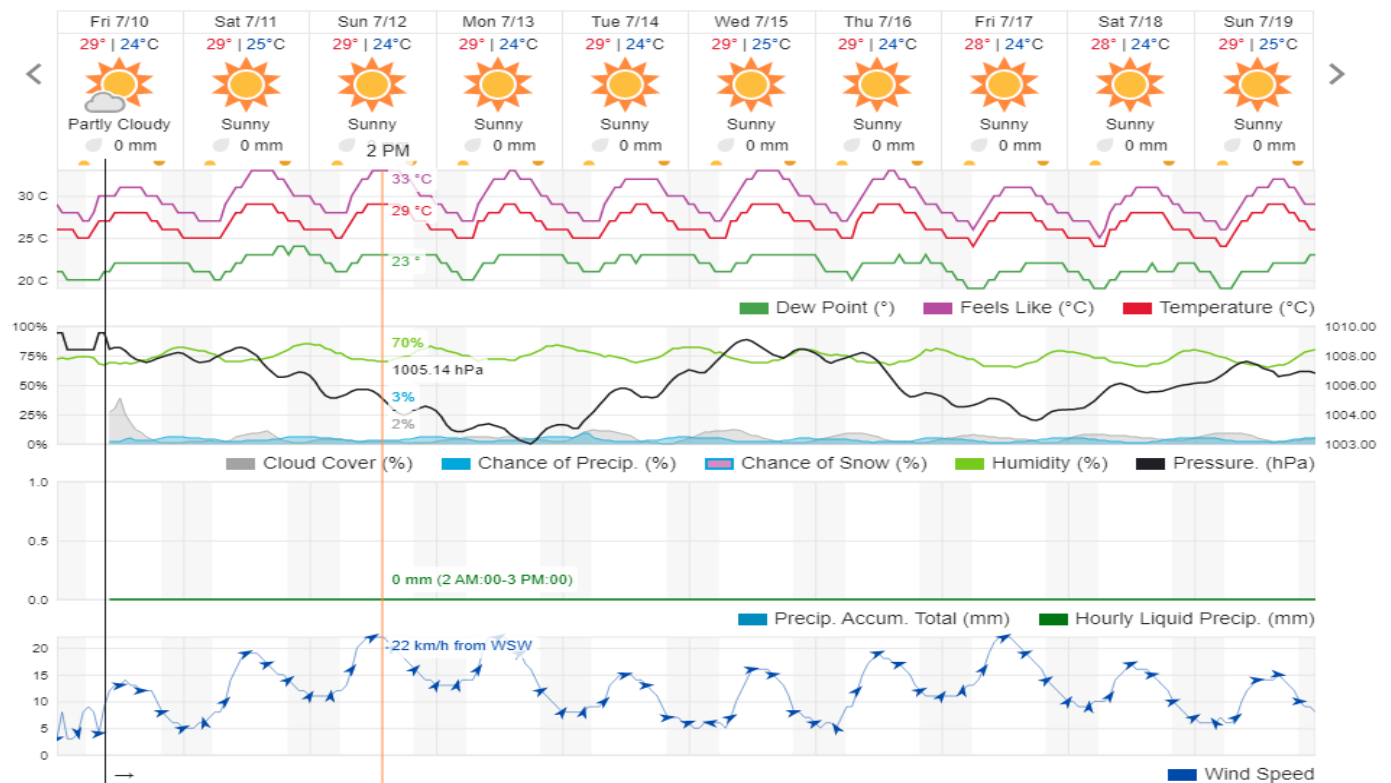

Beirut, Beirut, Lebanon 10-Day Weather Forecast

27° ACHRAFIEH, RIZK STATION | CHANGE

TODAY HOURLY 10-DAY CALENDAR HISTORY WUNDERMAP

Customize