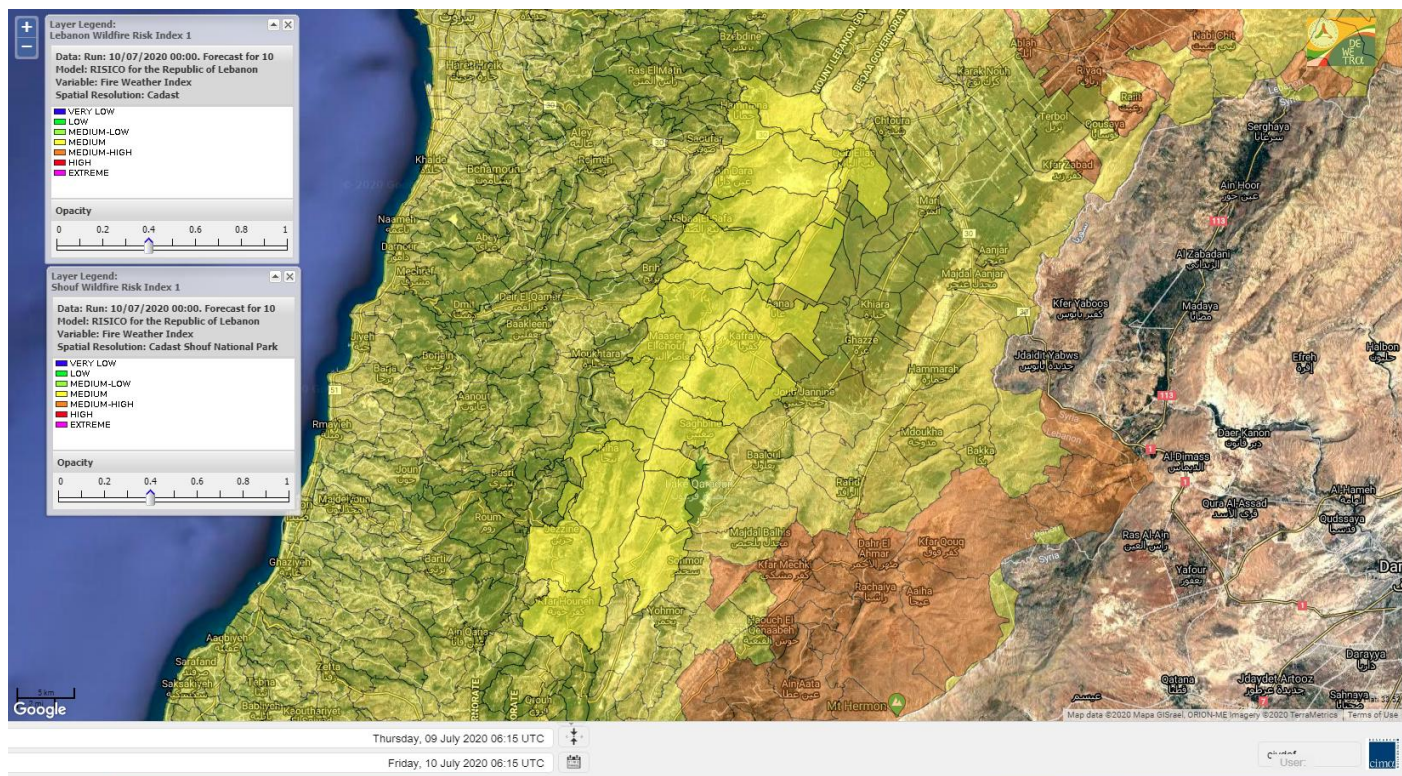

- VERY LOW
- LOW
- MEDIUM-LOW
- MEDIUM
- MEDIUM-HIGH
- HIGH
- EXTREME

Lebanon for 10 July 2020

Lebanon for 11 July 2020

Lebanon for 12 July 2020

Shouf Biosphere Reserve Forecast for 10 July 2020

Shouf Biosphere Reserve Forecast for 11 July 2020