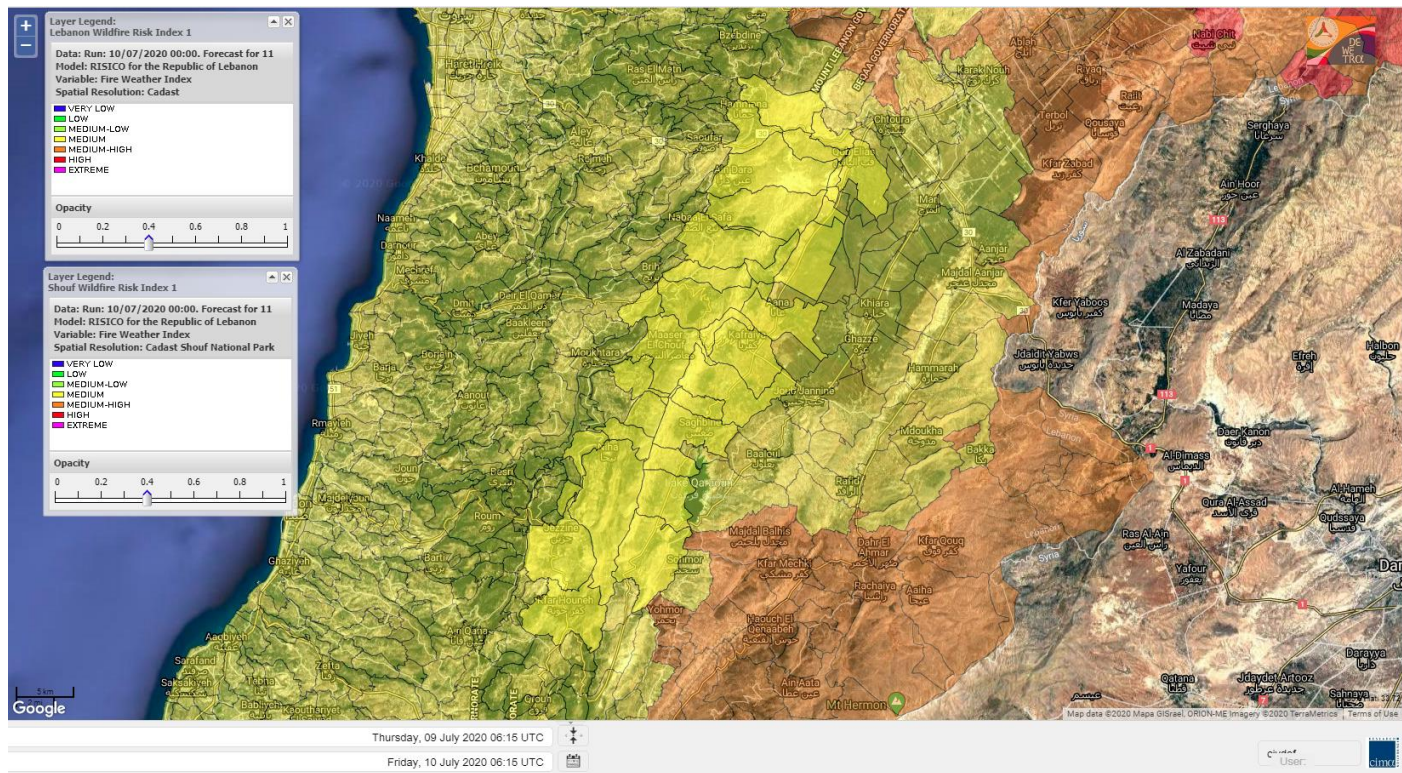

- VERY LOW
- LOW
- MEDIUM-LOW
- MEDIUM
- MEDIUM-HIGH
- HIGH
- EXTREME

Lebanon for 10 July 2020

Lebanon for 11 July 2020

Lebanon for 12 July 2020

Shouf Biosphere Reserve Forecast for 10 July 2020

Shouf Biosphere Reserve Forecast for 11 July 2020