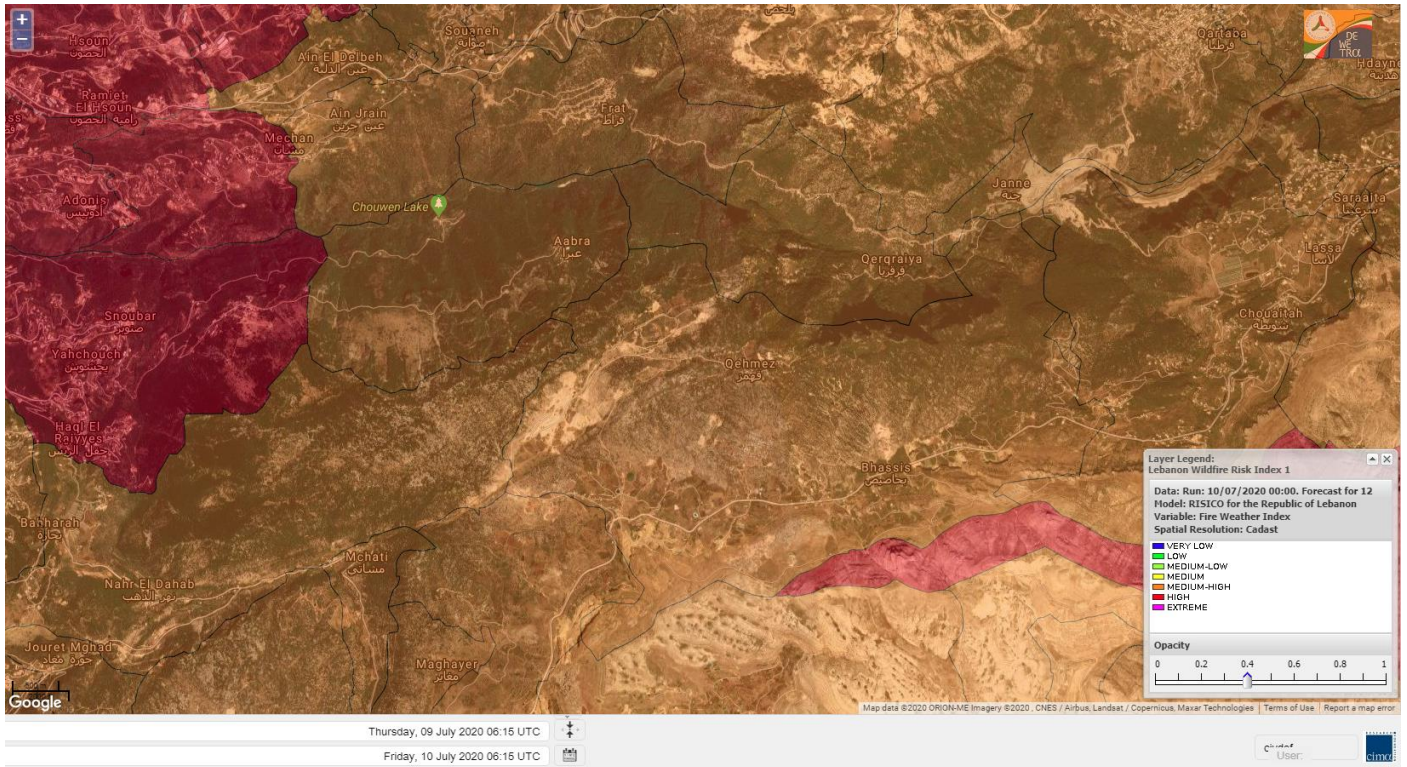

Jabal Moussa Reserve Forecast for 12 July 2020