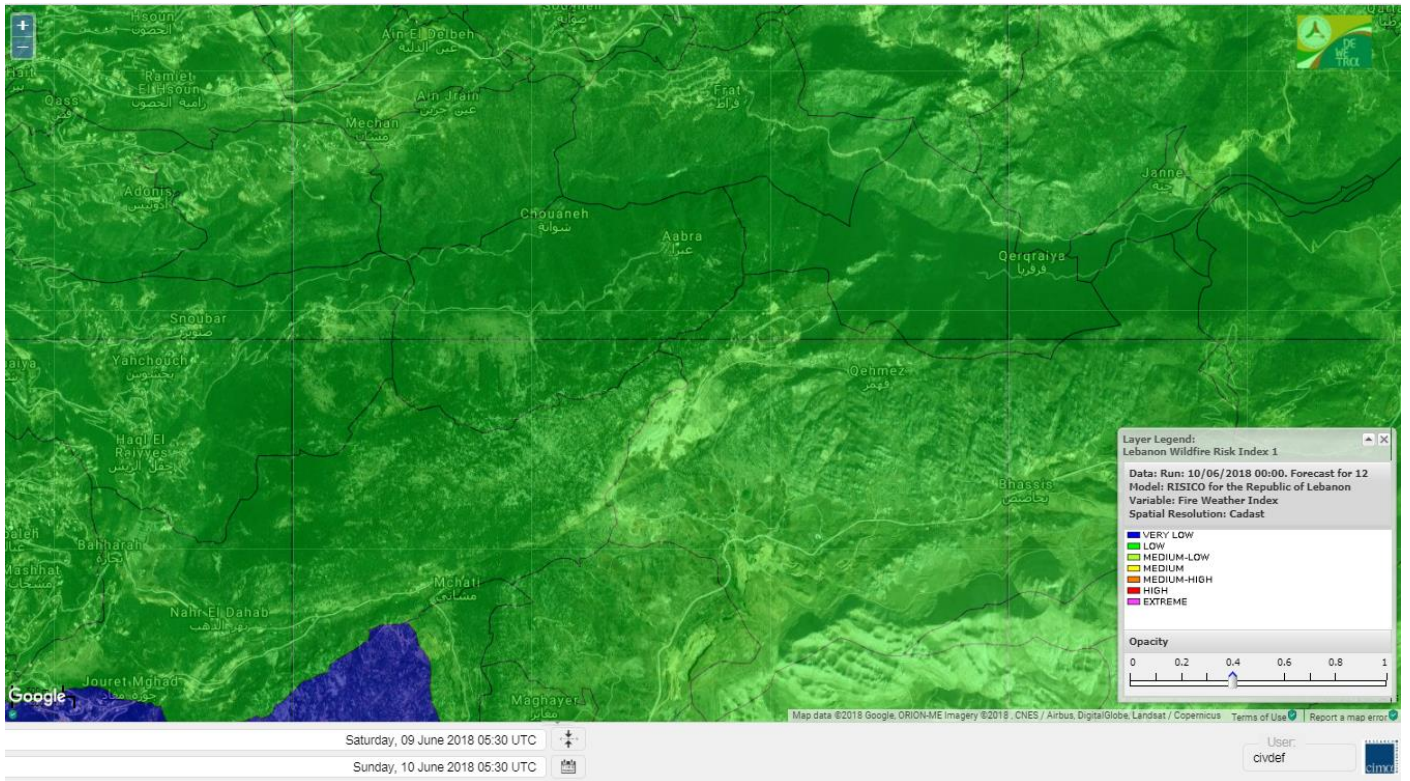

Jabal Moussa Reserve Forecast for 12 June 2018