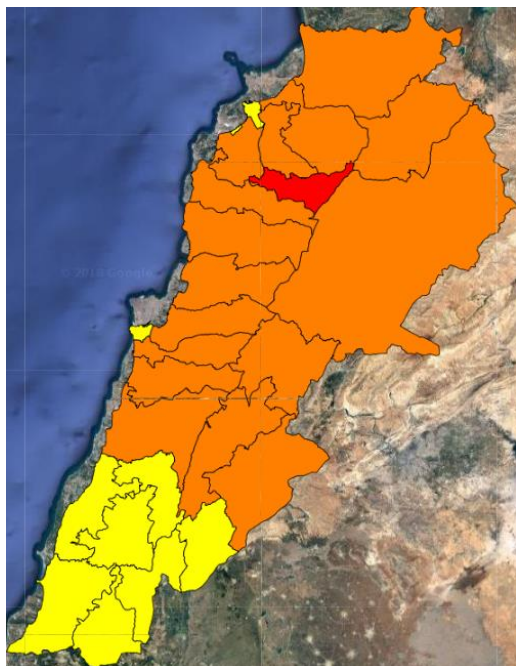

FIRE RISK INDEX

9 June 2018