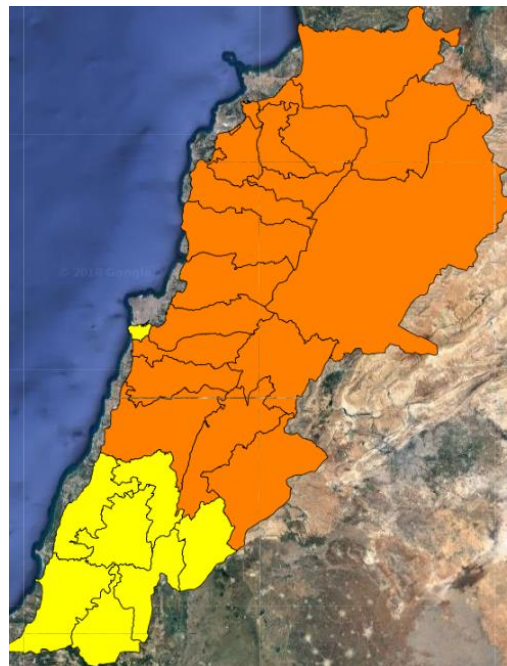

10 June 2018