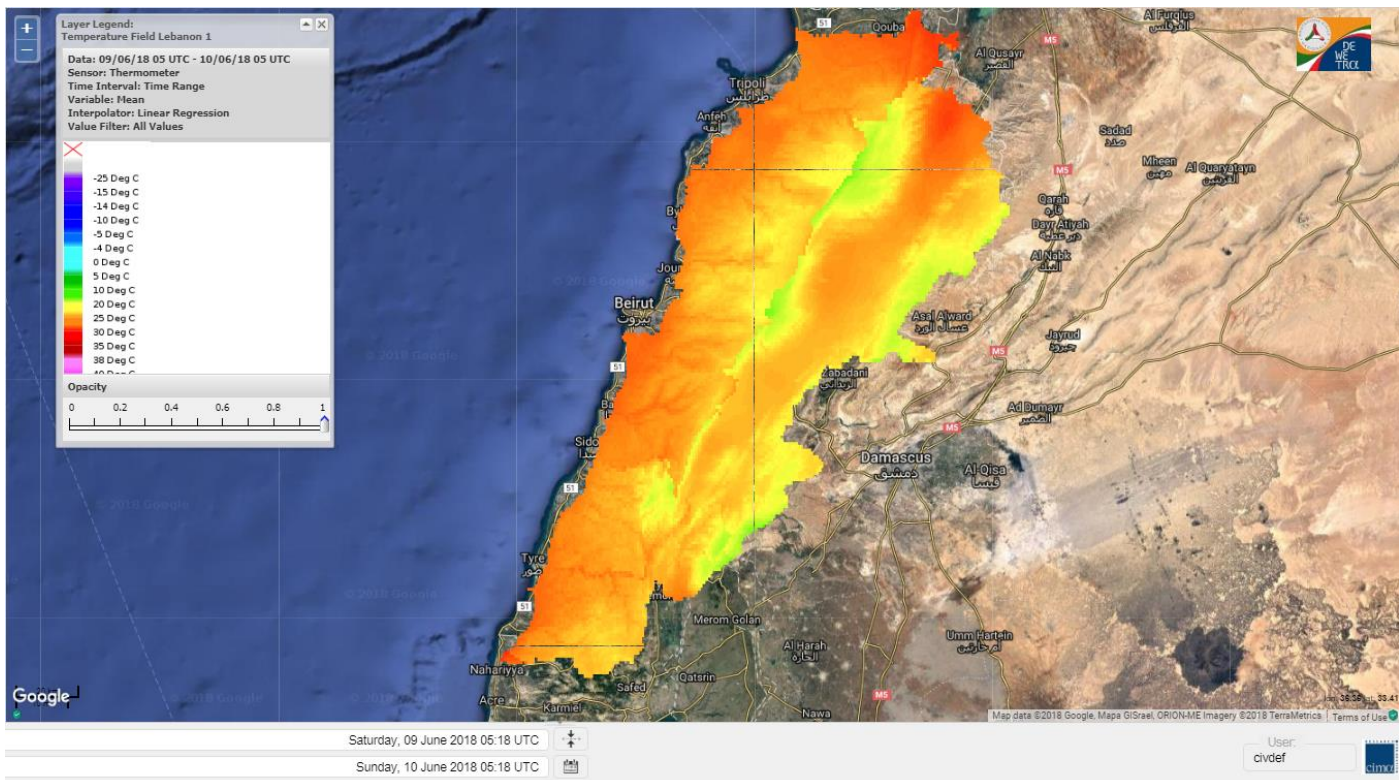

Lebanon temperature for 10 June 2018