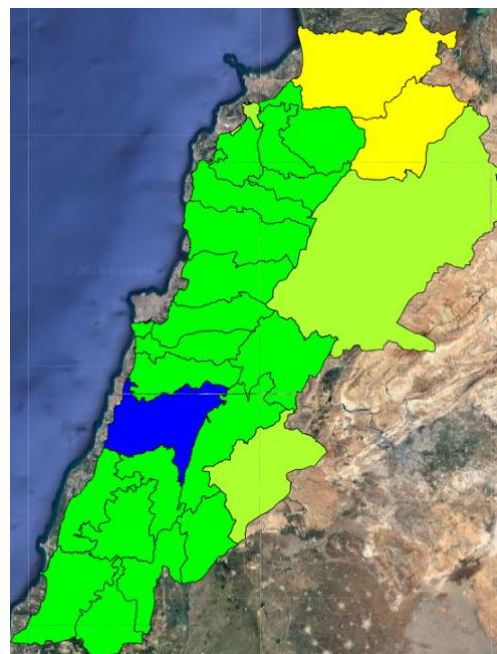

# FIRE RISK INDEX

9 June 2018

10 June 2018

11 June 2018

12 June 2018

Layer Legend:  
Lebanon Wildfire Risk Index 1

Data: Run: 10/06/2018 00:00. Forecast for 10  
Model: RISICO for the Republic of Lebanon  
Variable: Fire Weather Index  
Spatial Resolution: Caza

- VERY LOW
- LOW
- MEDIUM-LOW
- MEDIUM
- MEDIUM-HIGH
- HIGH
- EXTREME