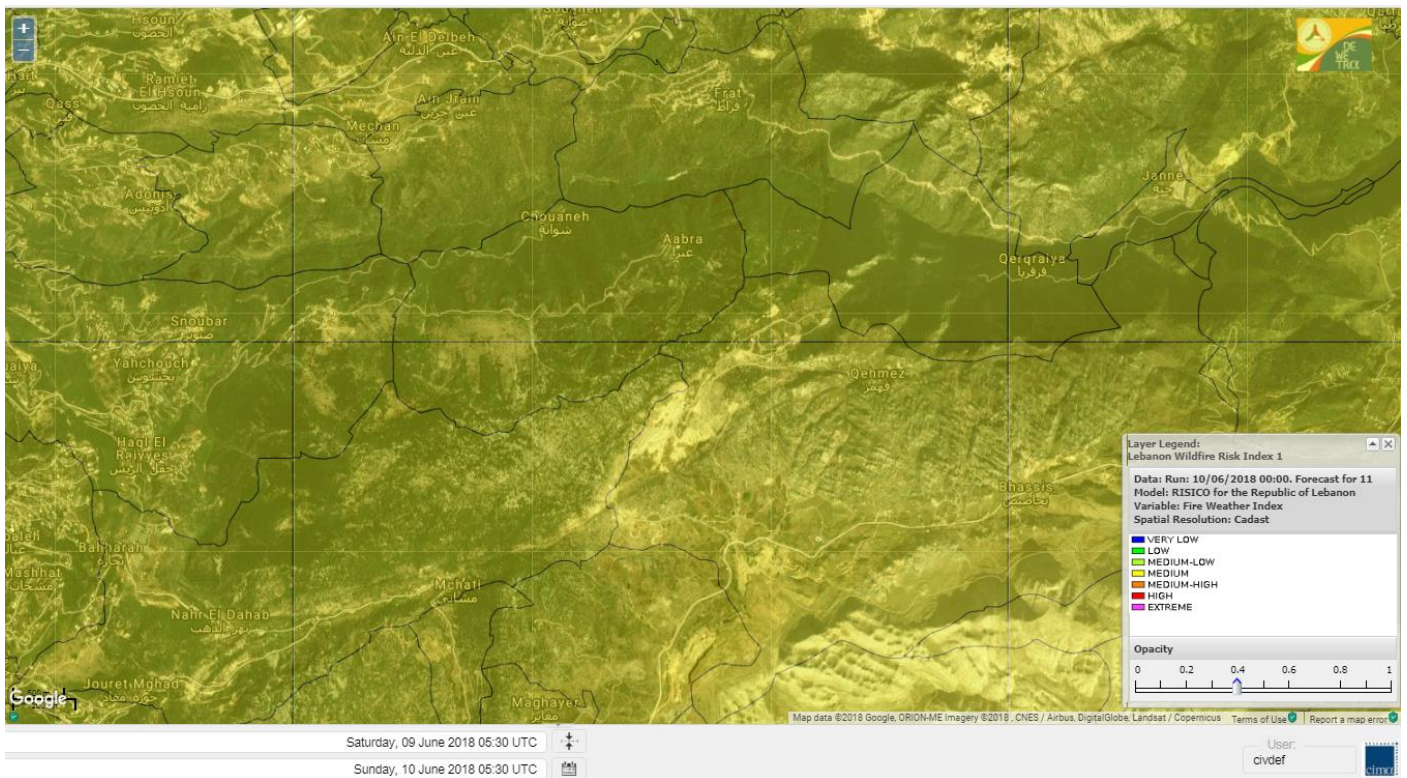

Jabal Moussa Reserve Forecast for 11 June 2018