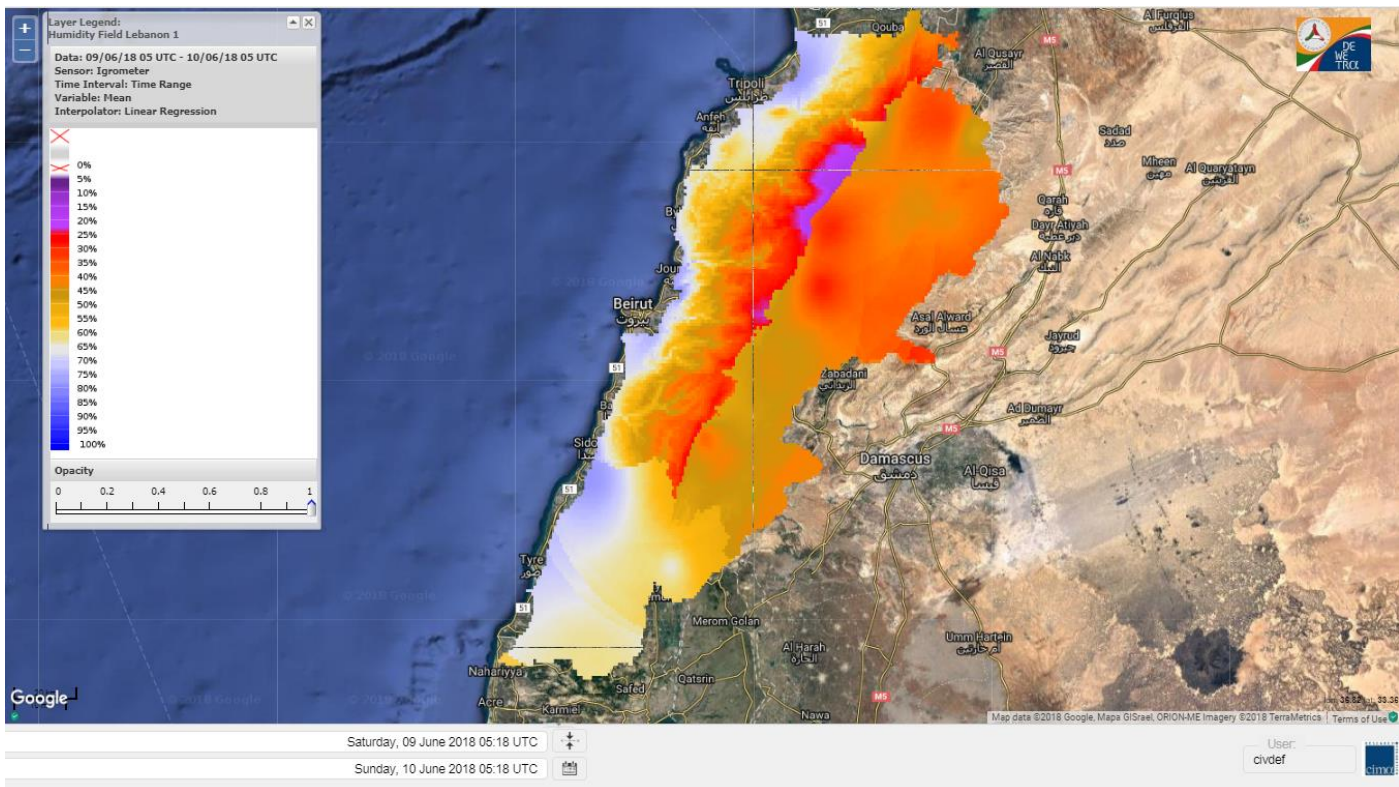

Lebanon humidity for 10 June 2018