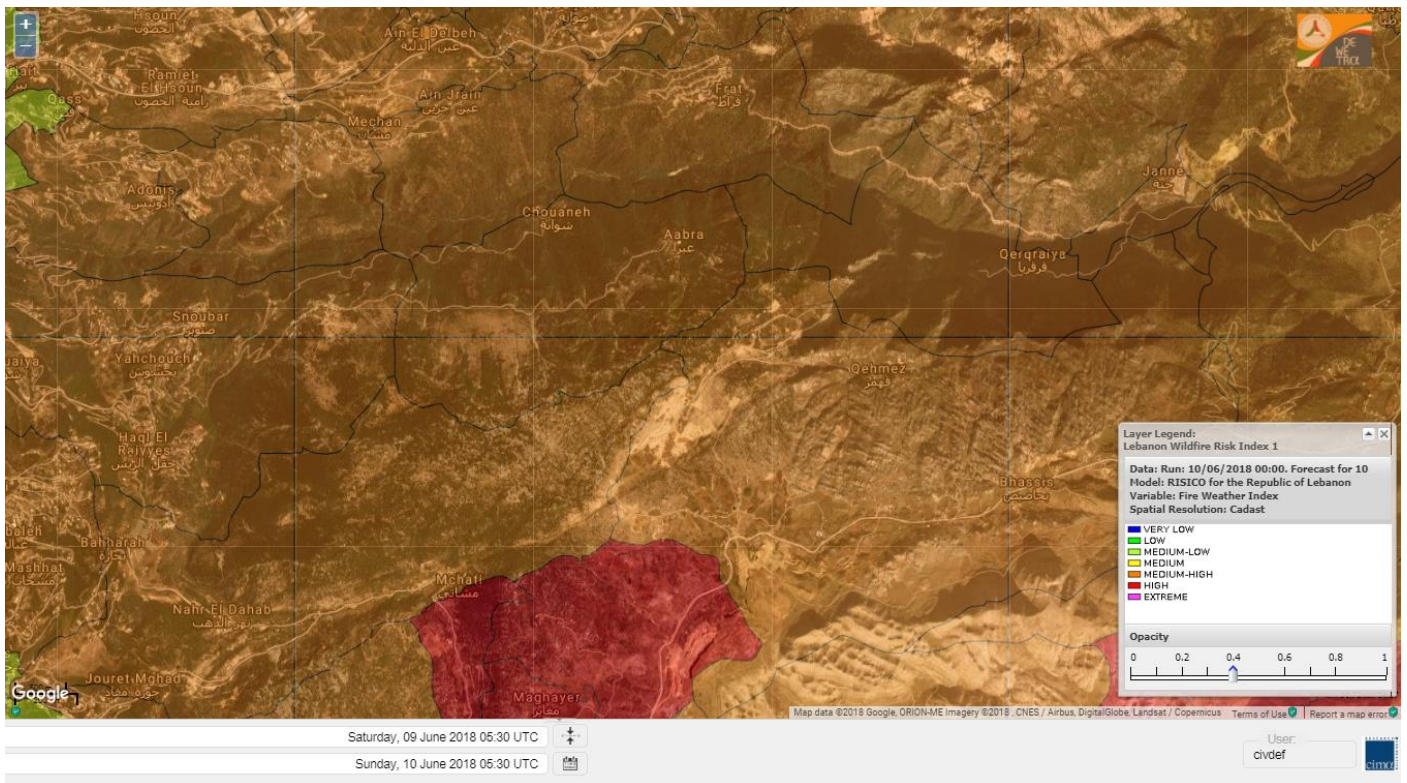

Jabal Moussa Reserve Forecast for 10 June 2018