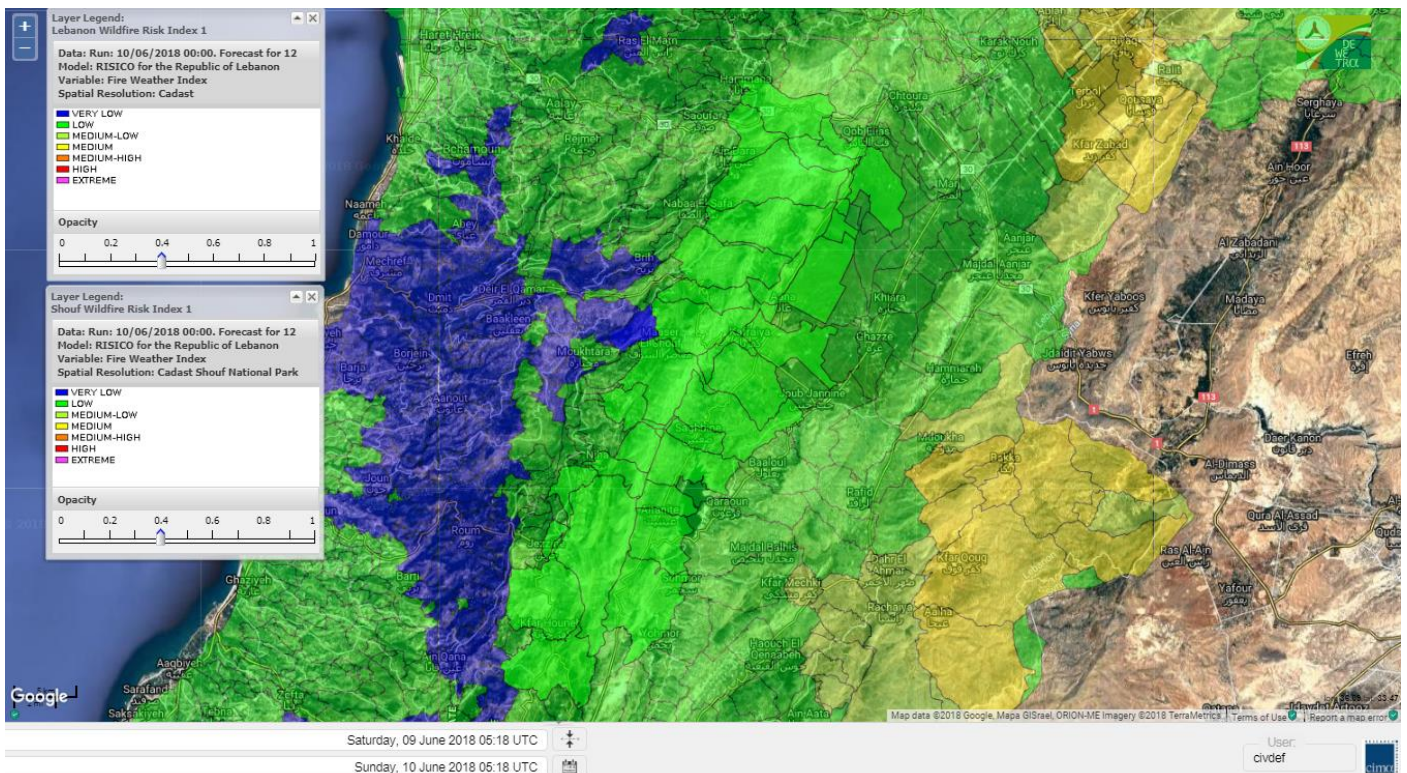

Shouf Biosphere Reserve Forecast for 12 June 2018