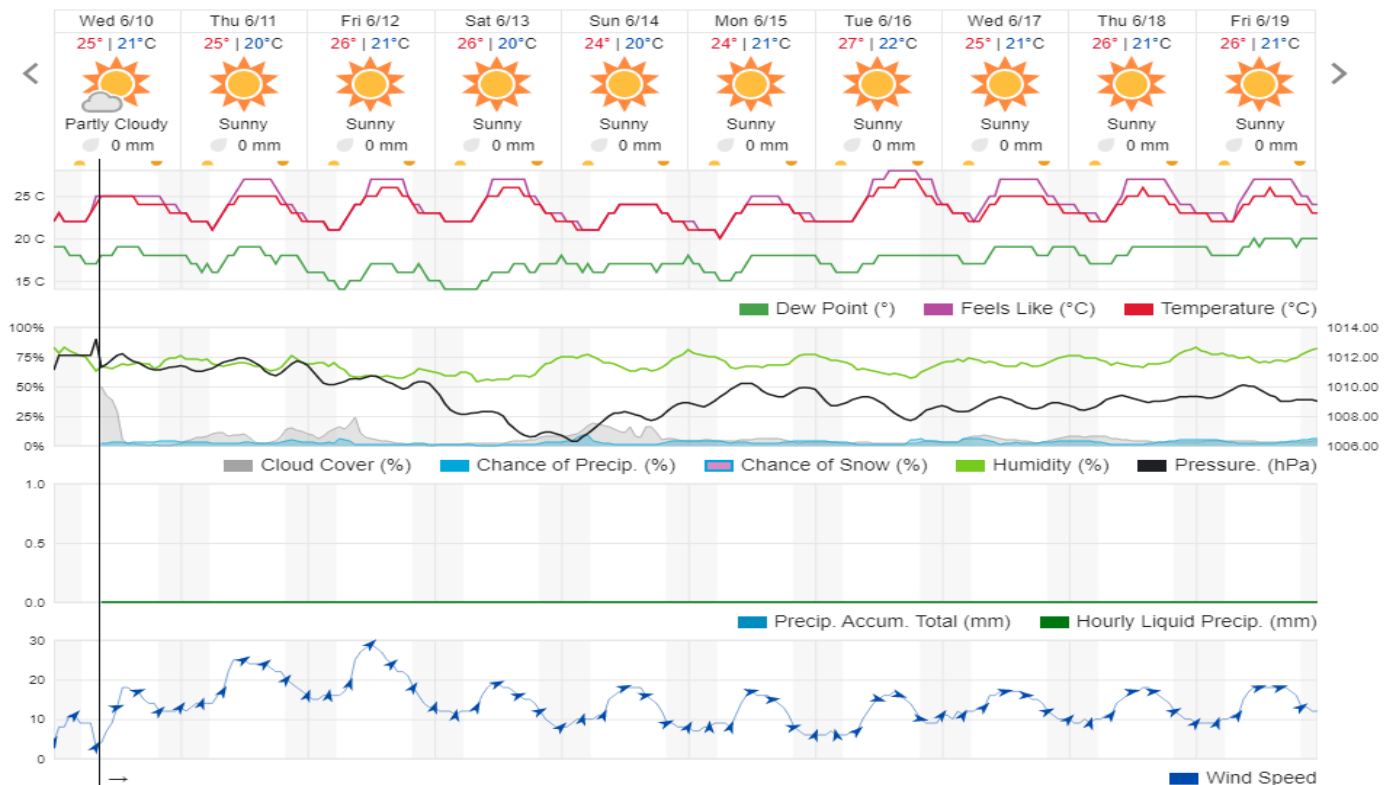

Beirut, Beirut Governorate, Lebanon 10-Day Weather Forecast

24° ACHRAFIEH, RIZK STATION | CHANGE

TODAY HOURLY 10-DAY CALENDAR HISTORY WUNDERMAP

Customize