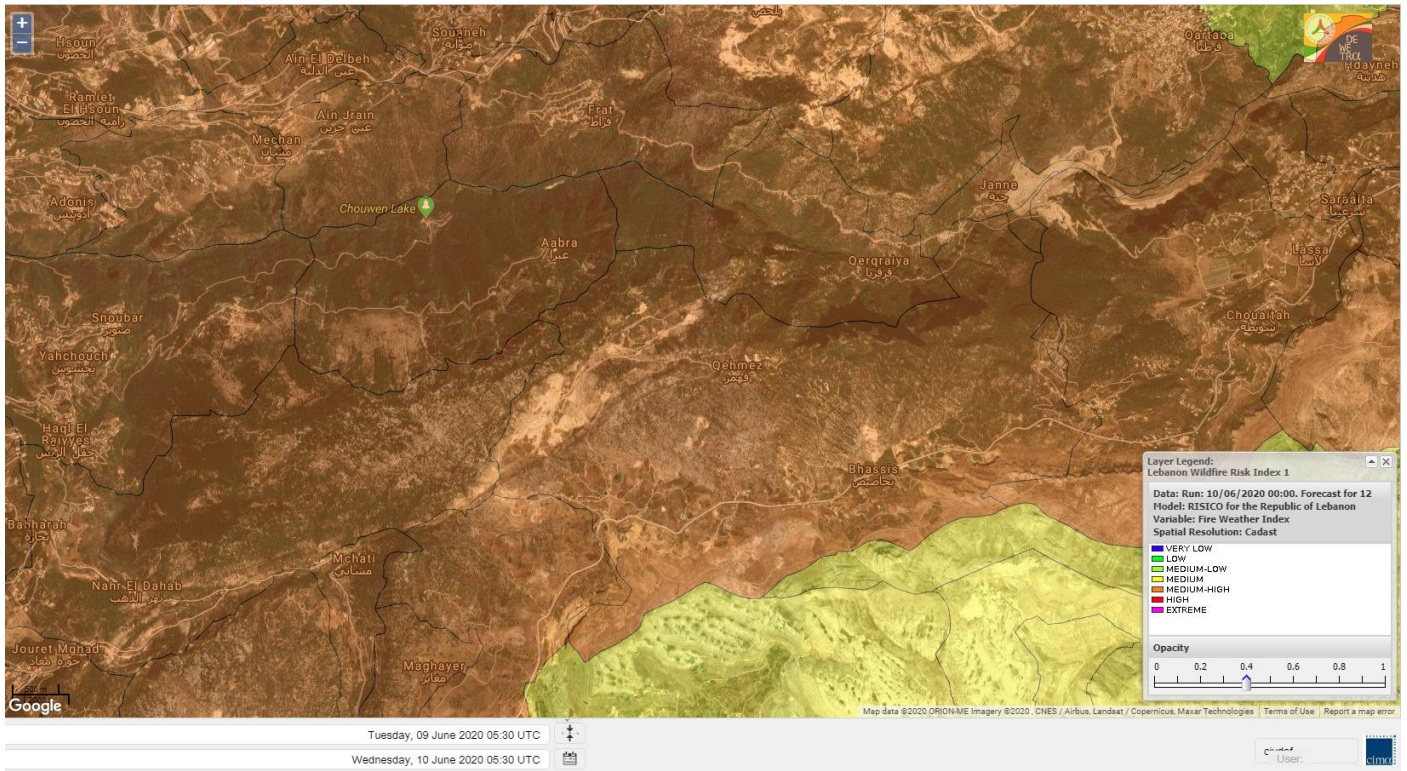

Jabal Moussa Reserve Forecast for 12 June 2020