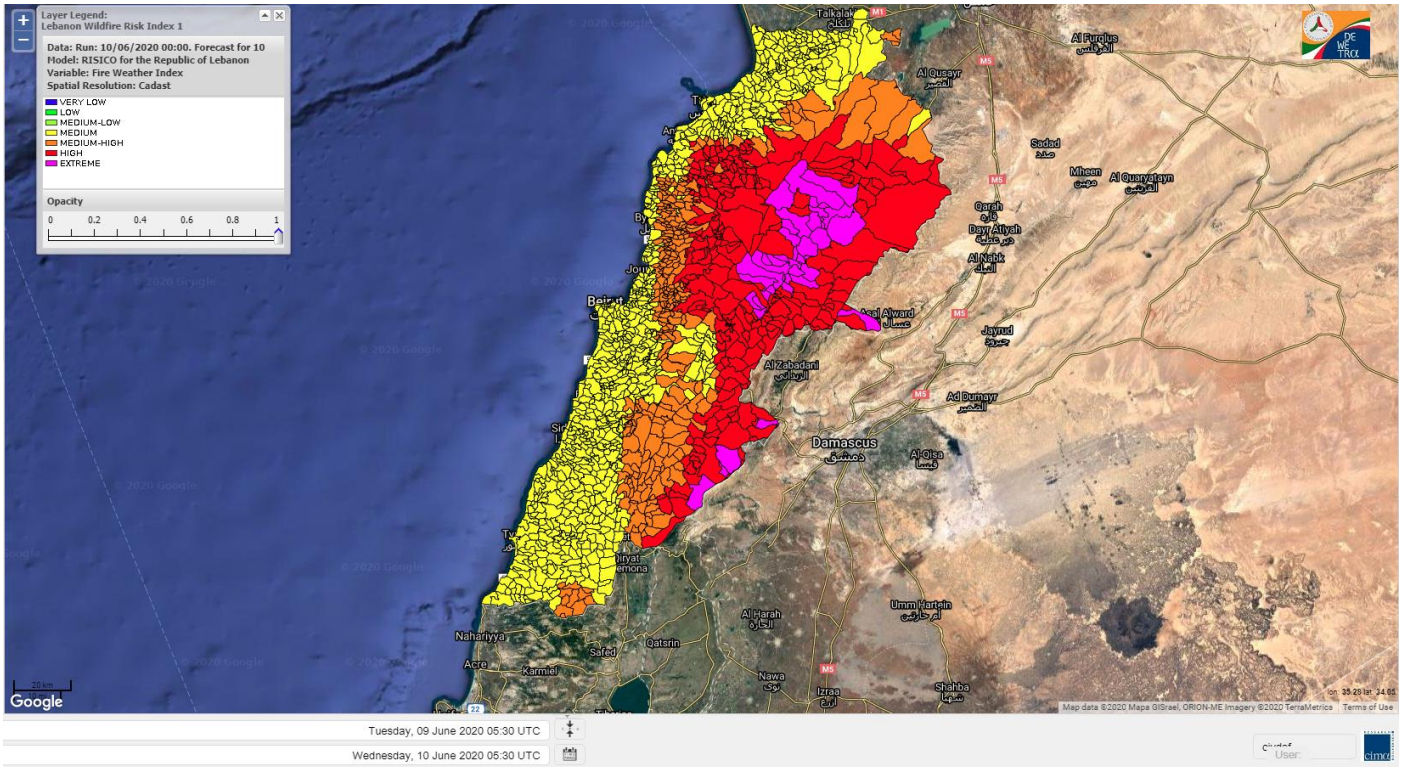

Lebanon for 10 June 2020