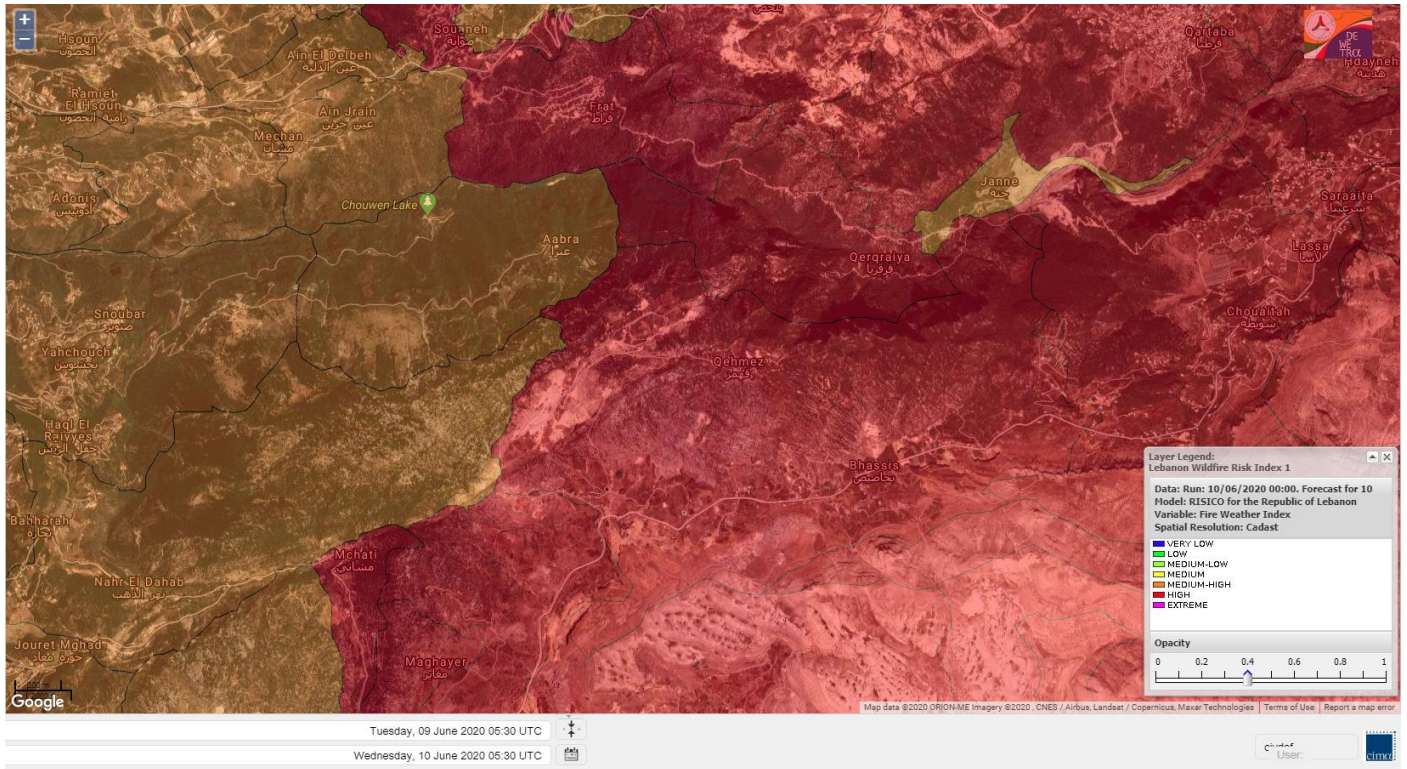

Jabal Moussa Reserve Forecast for 10 June 2020