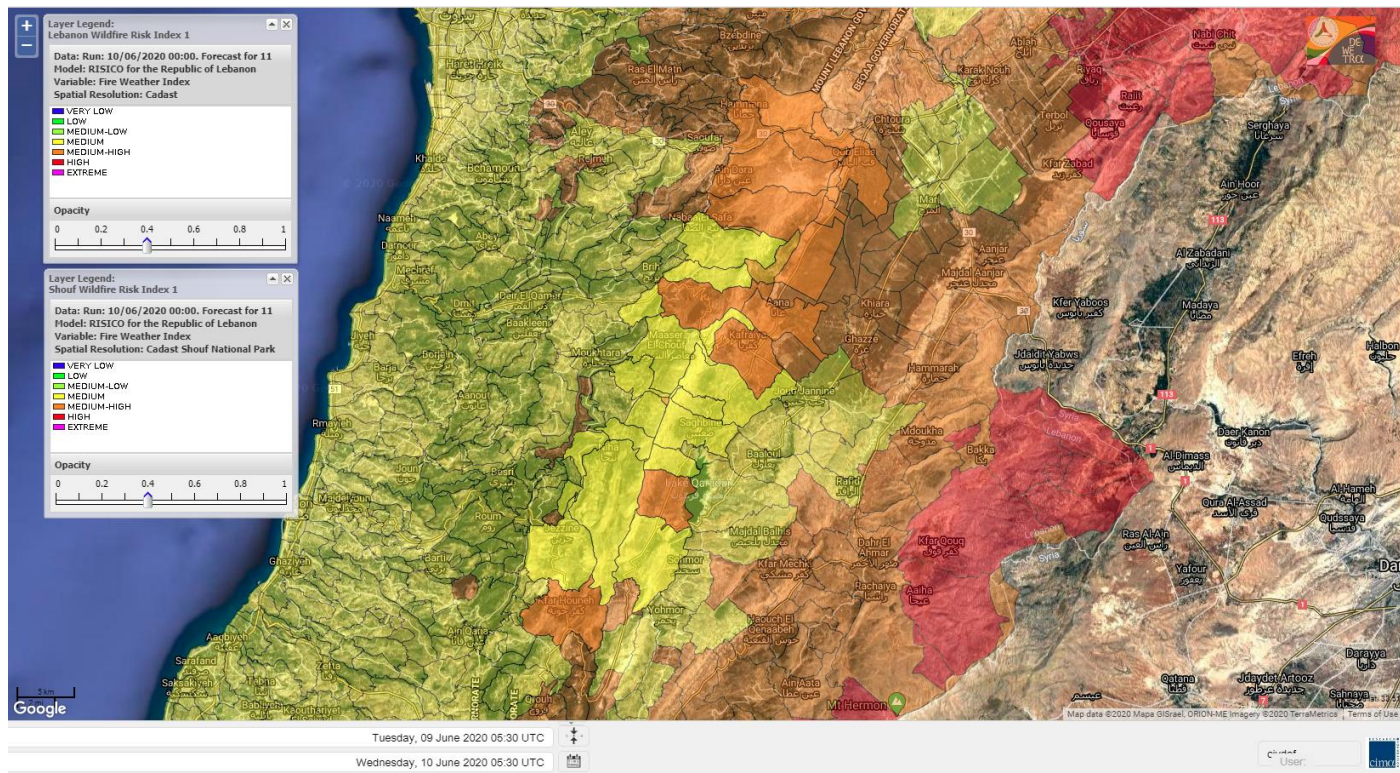

- VERY LOW
- LOW
- MEDIUM-LOW
- MEDIUM
- MEDIUM-HIGH
- HIGH
- EXTREME

Lebanon for 10 June 2020

Lebanon for 11 June 2020

Lebanon for 12 June 2020

Shouf Biosphere Reserve Forecast for 10 June 2020

Shouf Biosphere Reserve Forecast for 11 June 2020