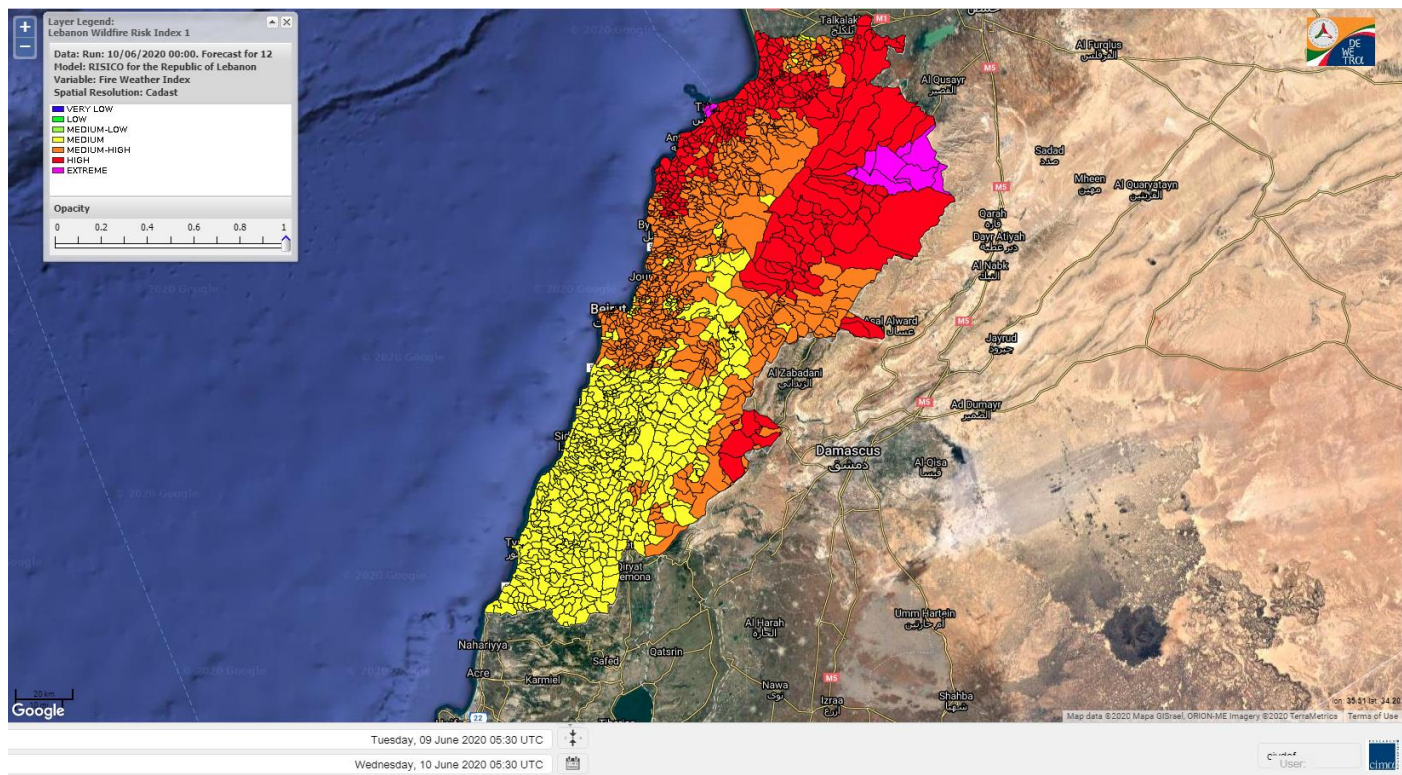

- VERY LOW
- LOW
- MEDIUM-LOW
- MEDIUM
- MEDIUM-HIGH
- HIGH
- EXTREME

Lebanon for 10 June 2020

Lebanon for 11 June 2020

Lebanon for 12 June 2020

Shouf Biosphere Reserve Forecast for 10 June 2020

Shouf Biosphere Reserve Forecast for 11 June 2020