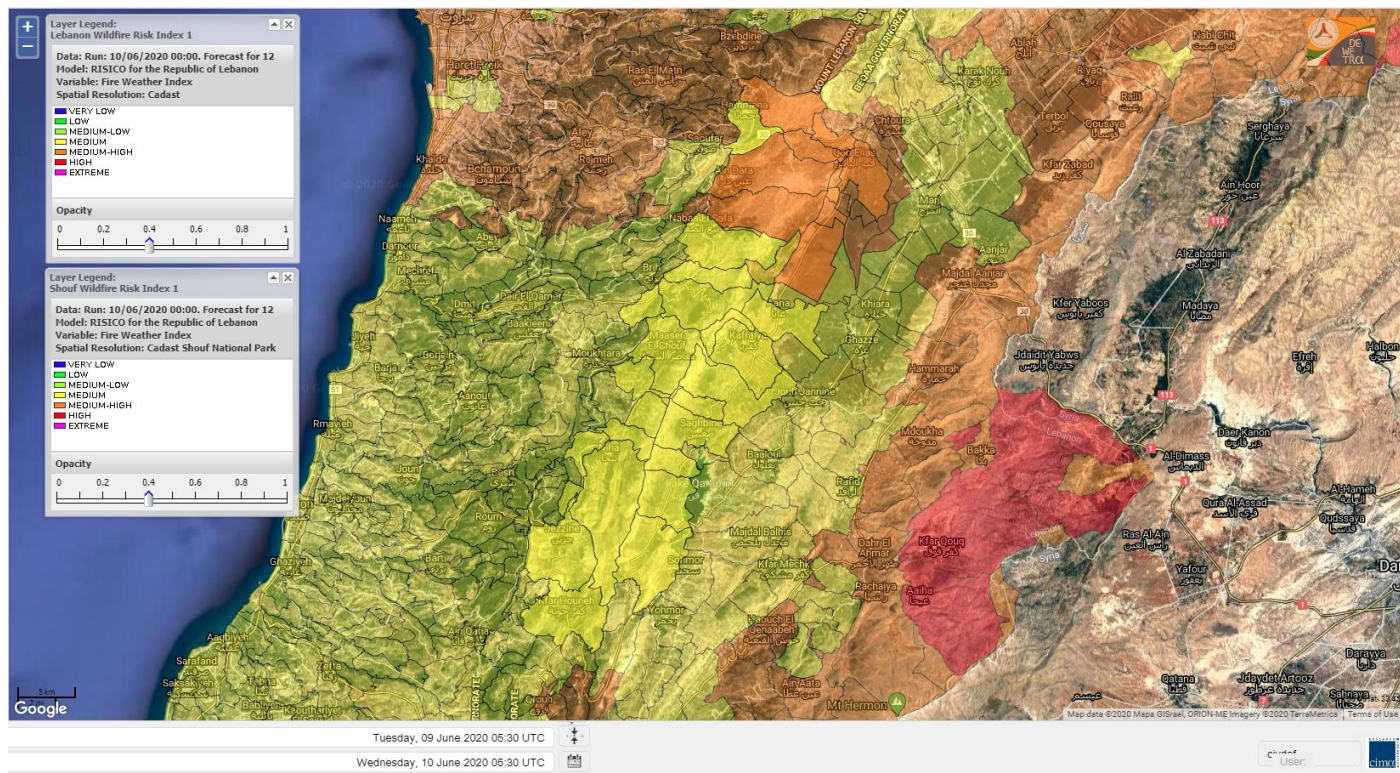

Shouf Biosphere Reserve Forecast for 12 June 2020