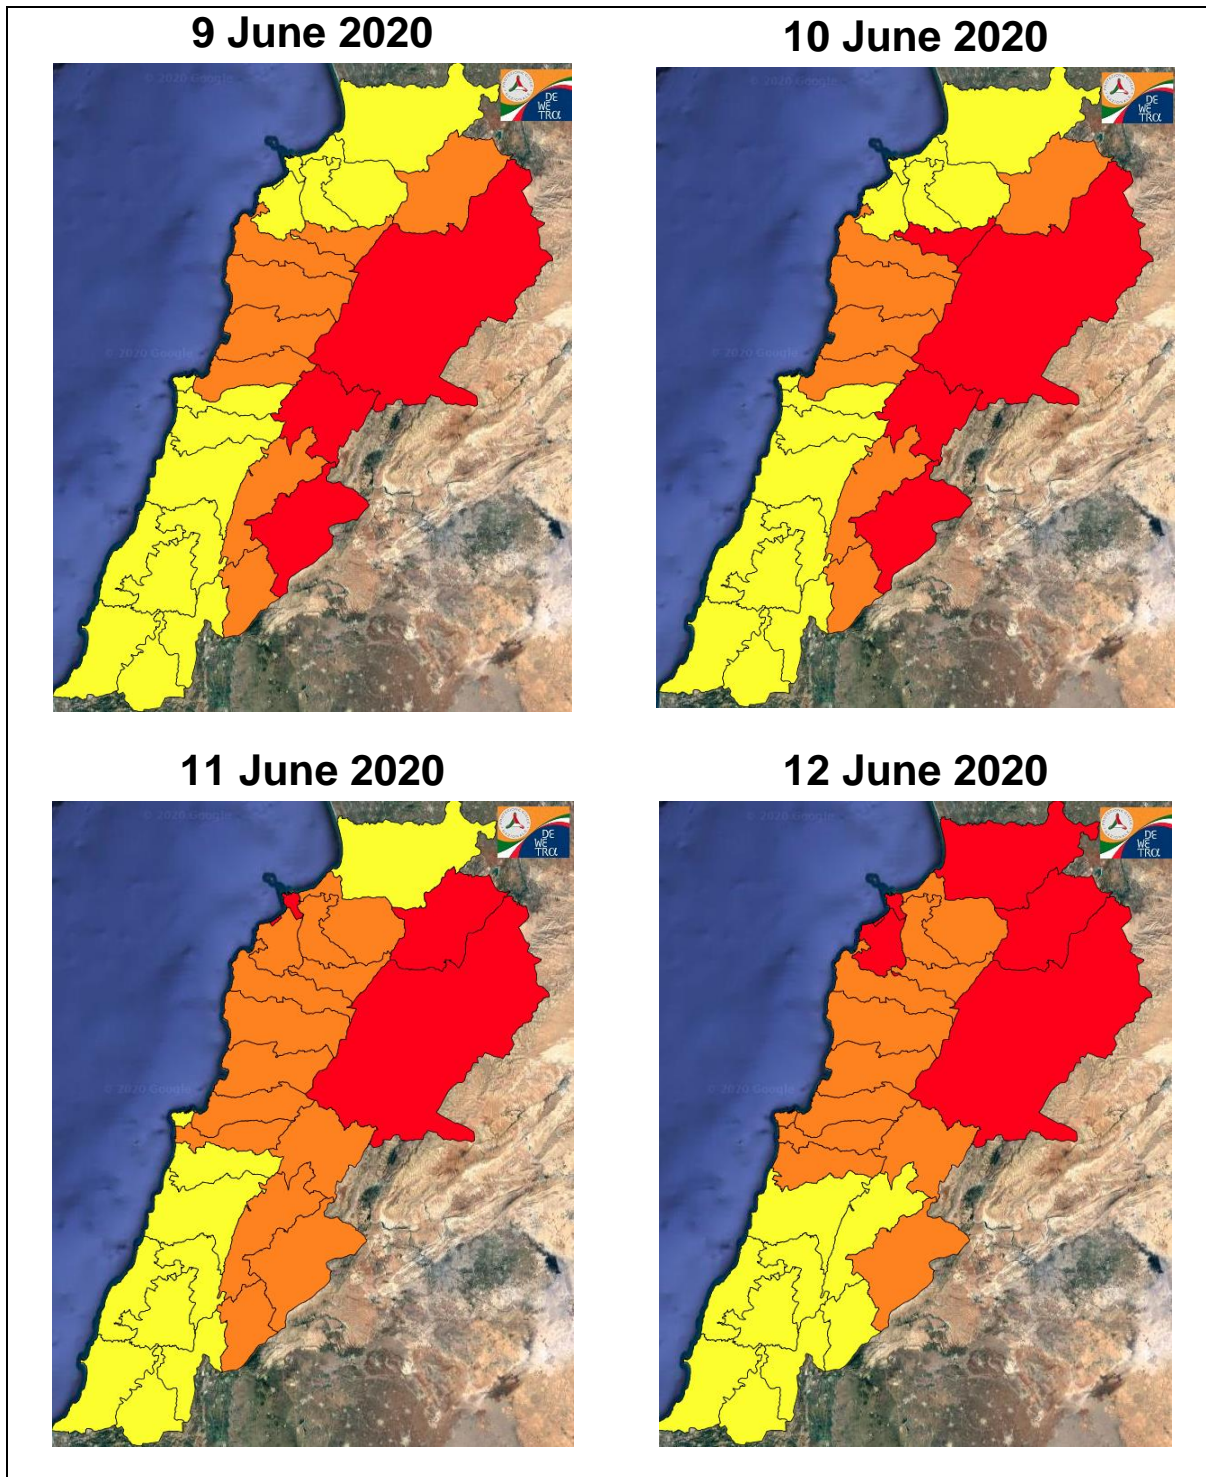

FIRE RISK INDEX

Layer Legend:
Lebanon Wildfire Risk Index 1

Data: Run: 10/06/2020 00:00. Forecast for 10
Model: RISICO for the Republic of Lebanon
Variable: Fire Weather Index
Spatial Resolution: Caza

- VERY LOW
- LOW
- MEDIUM-LOW
- MEDIUM
- MEDIUM-HIGH
- HIGH
- EXTREME