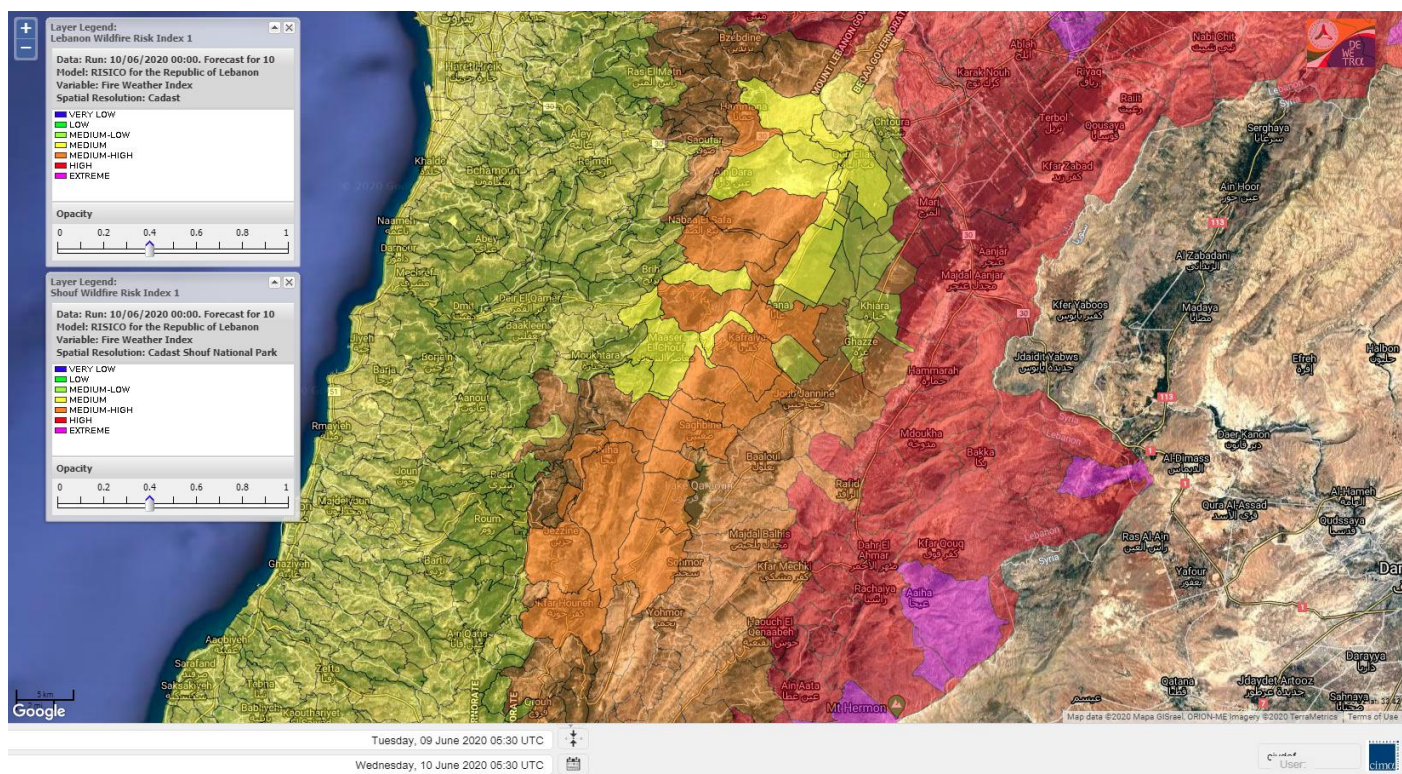

- VERY LOW
- LOW
- MEDIUM-LOW
- MEDIUM
- MEDIUM-HIGH
- HIGH
- EXTREME

Lebanon for 10 June 2020

Lebanon for 11 June 2020

Lebanon for 12 June 2020

Shouf Biosphere Reserve Forecast for 10 June 2020

Shouf Biosphere Reserve Forecast for 11 June 2020