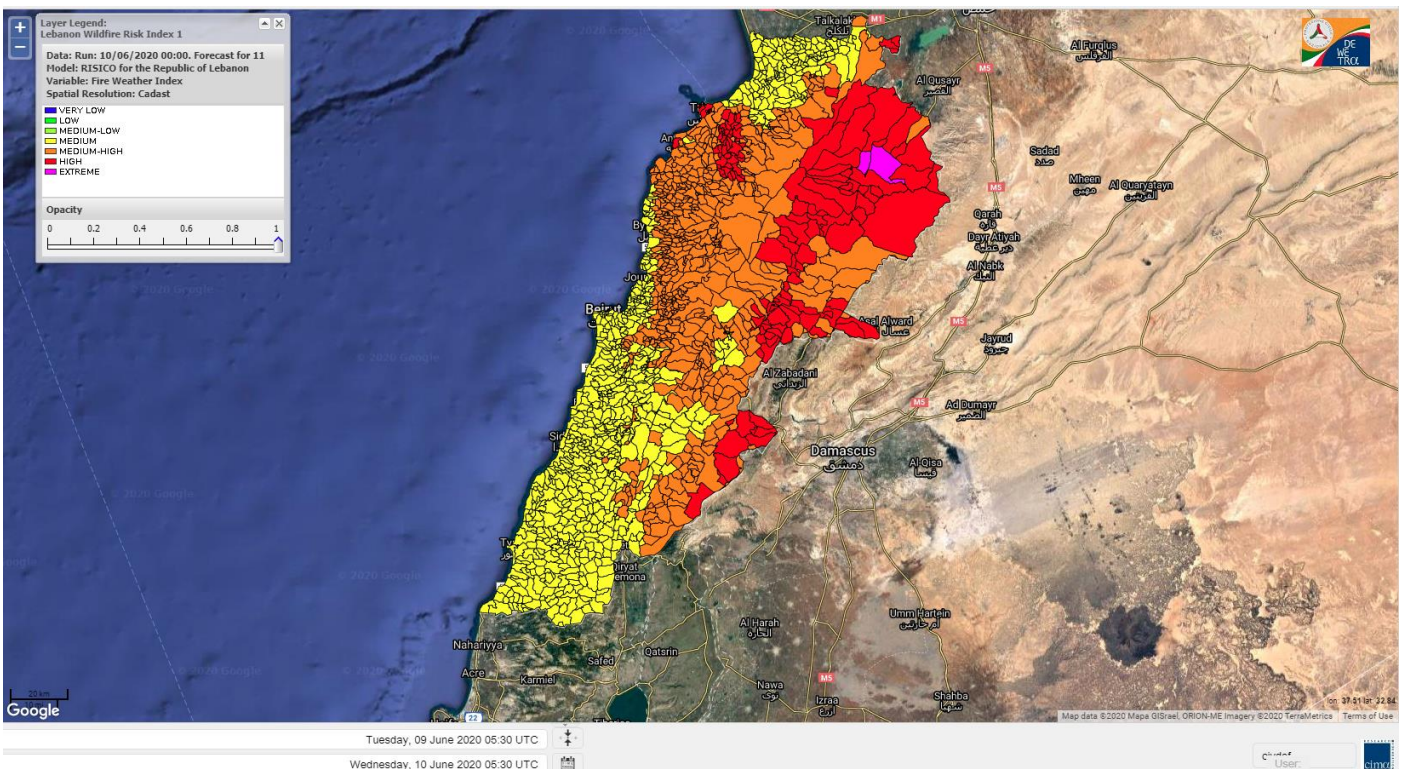

Lebanon for 11 June 2020