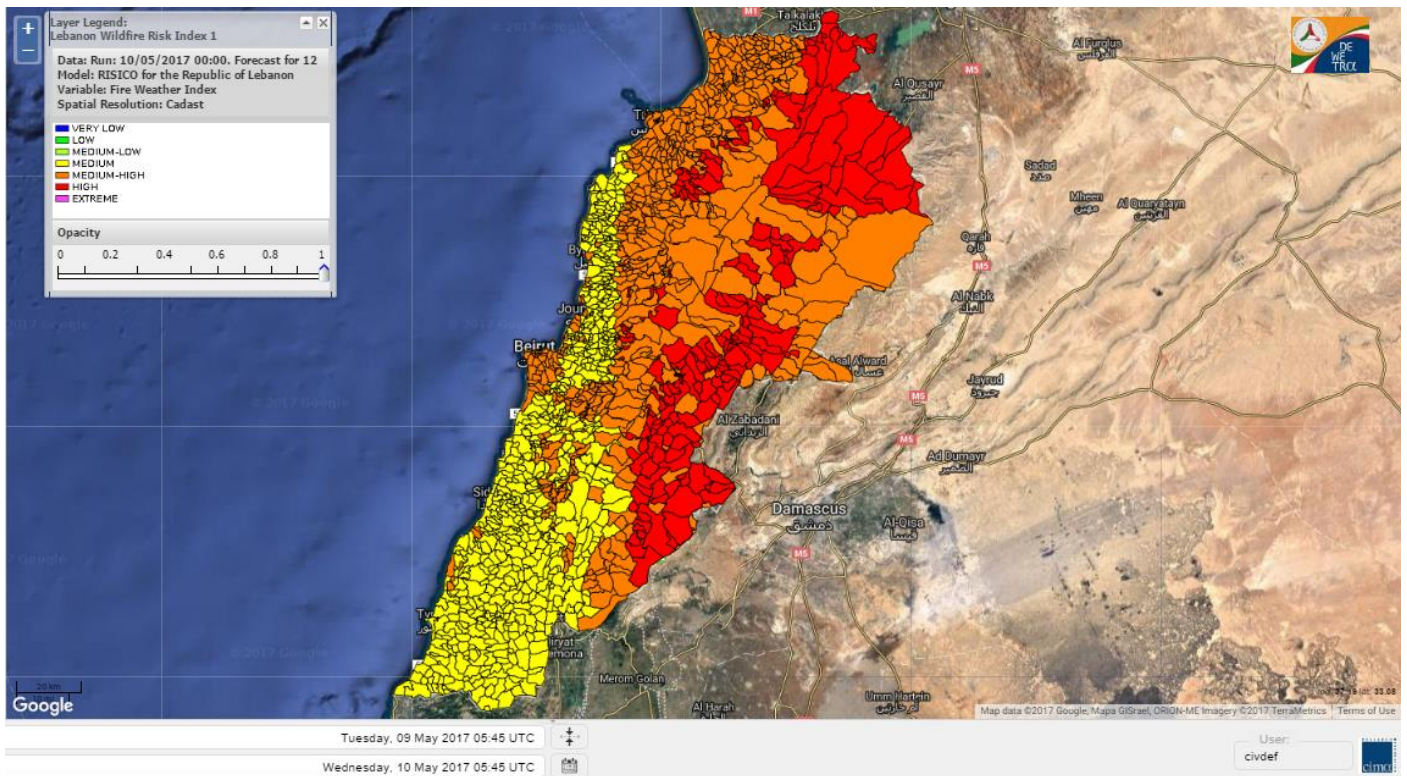

Beirut, 10 May 2017

FIRE RISK INDEX

Lebanon temperature for 10 May 2017

Lebanon humidity for 10 May 2017

Lebanon for 10 May 2017

Lebanon for 11 May 2017

Lebanon for 12 May 2017

Shouf Biosphere Reserve Forecast for 10 May 2017