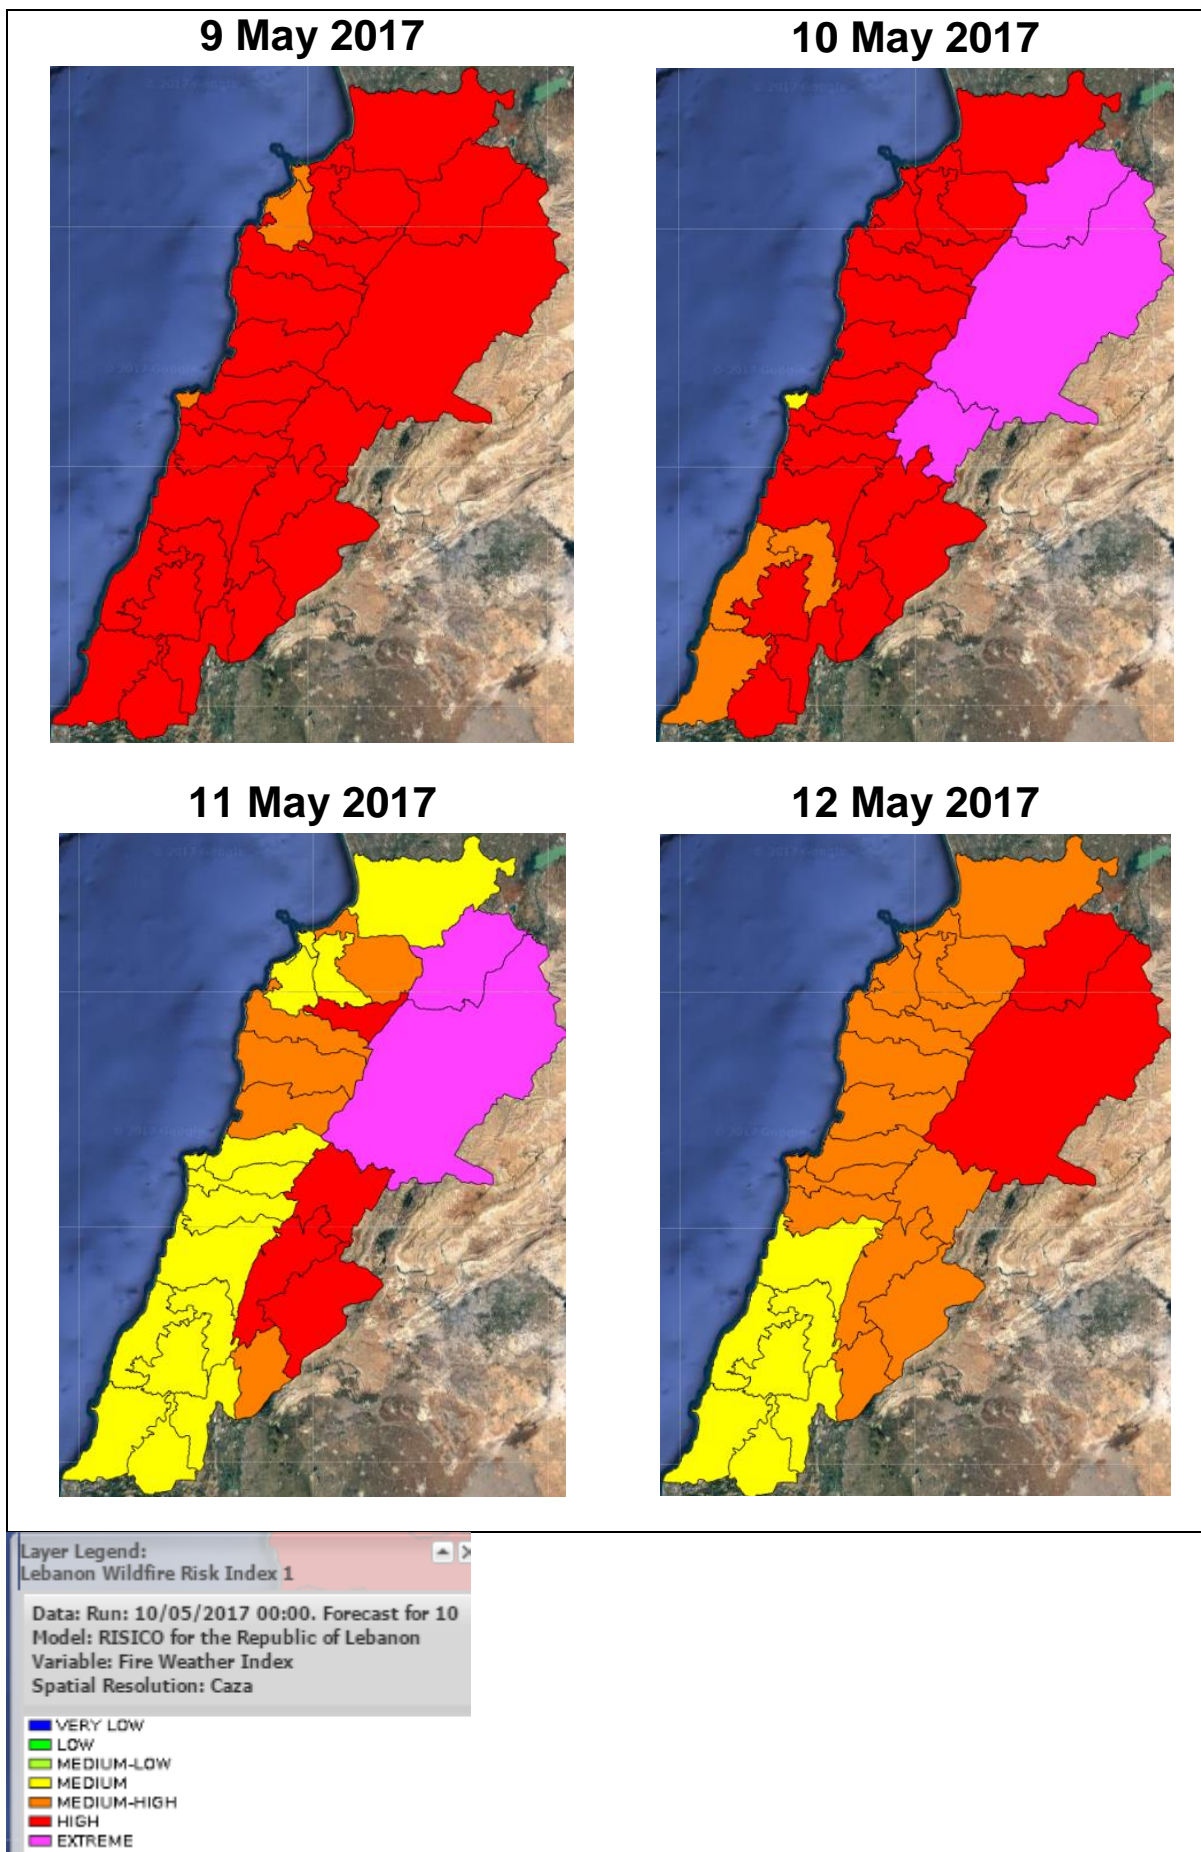

FIRE RISK INDEX