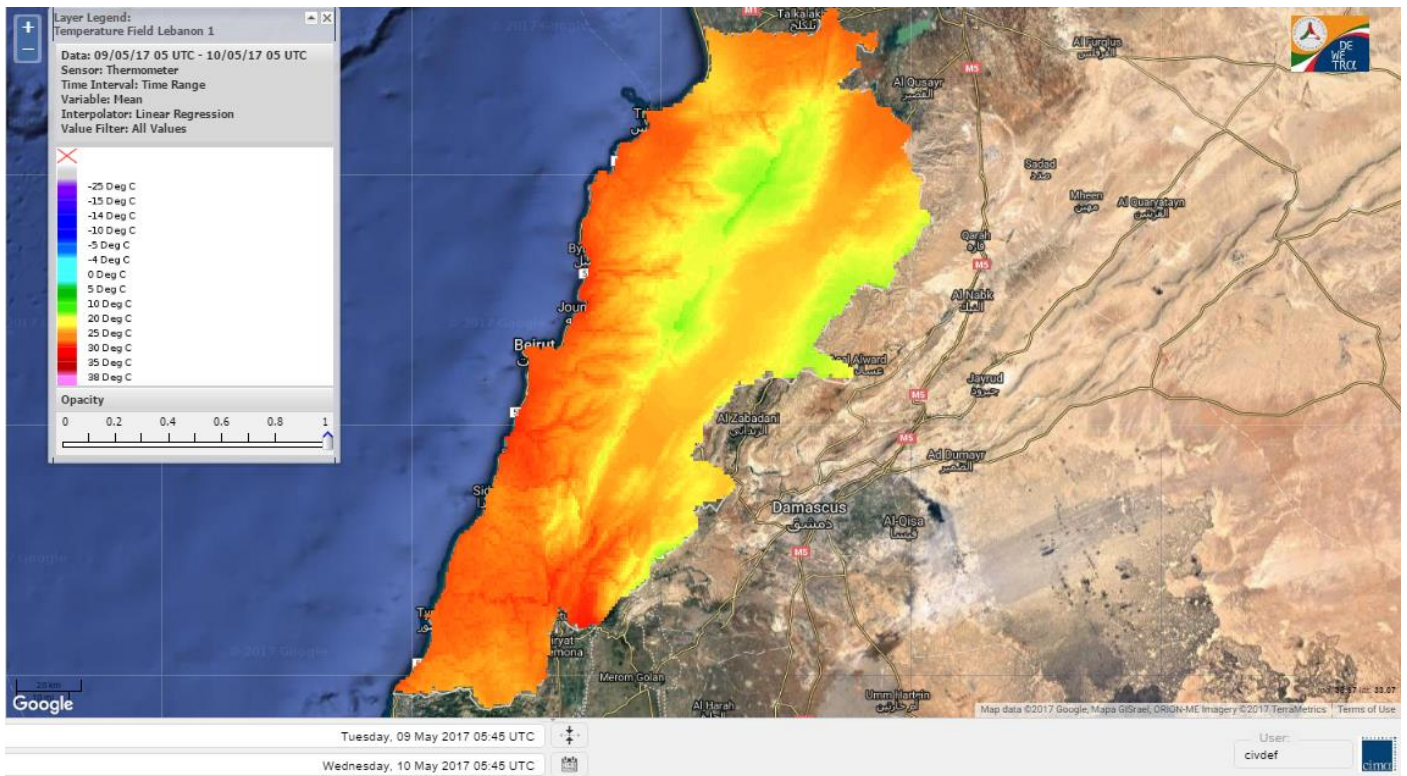

Lebanon temperature for 10 May 2017