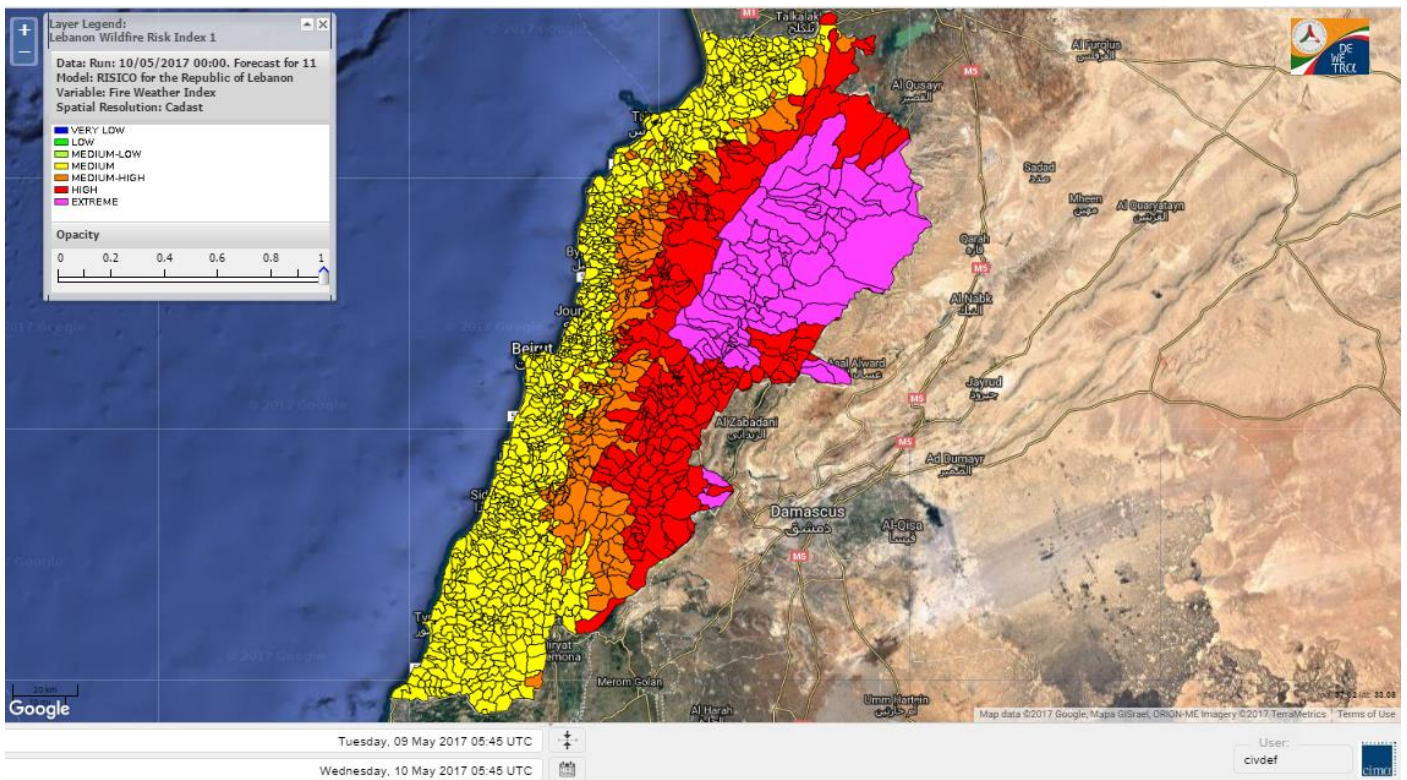

Beirut, 10 May 2017

FIRE RISK INDEX

Lebanon temperature for 10 May 2017

Lebanon humidity for 10 May 2017

Lebanon for 10 May 2017

Lebanon for 11 May 2017

Lebanon for 12 May 2017

Shouf Biosphere Reserve Forecast for 10 May 2017