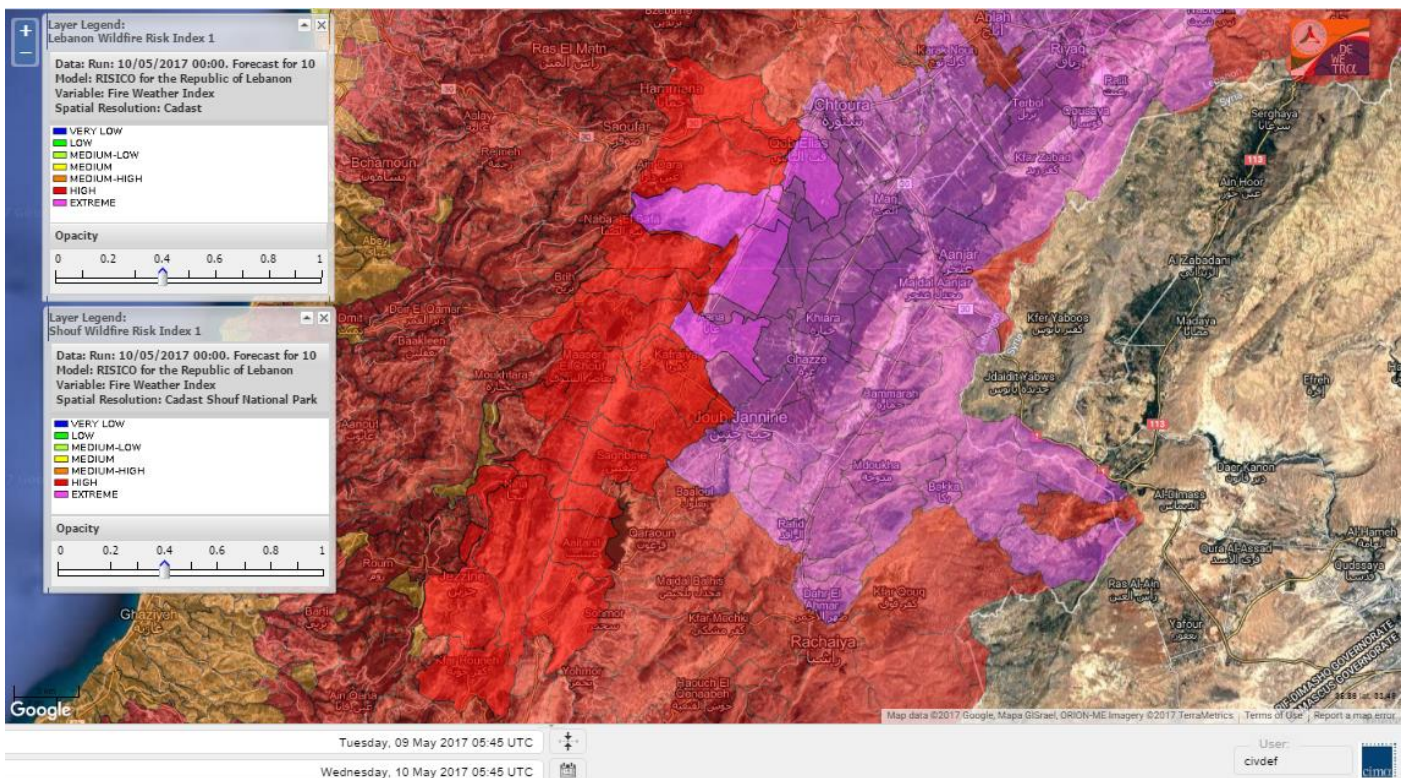

Beirut, 10 May 2017

FIRE RISK INDEX

Lebanon temperature for 10 May 2017

Lebanon humidity for 10 May 2017

Lebanon for 10 May 2017

Lebanon for 11 May 2017

Lebanon for 12 May 2017

Shouf Biosphere Reserve Forecast for 10 May 2017