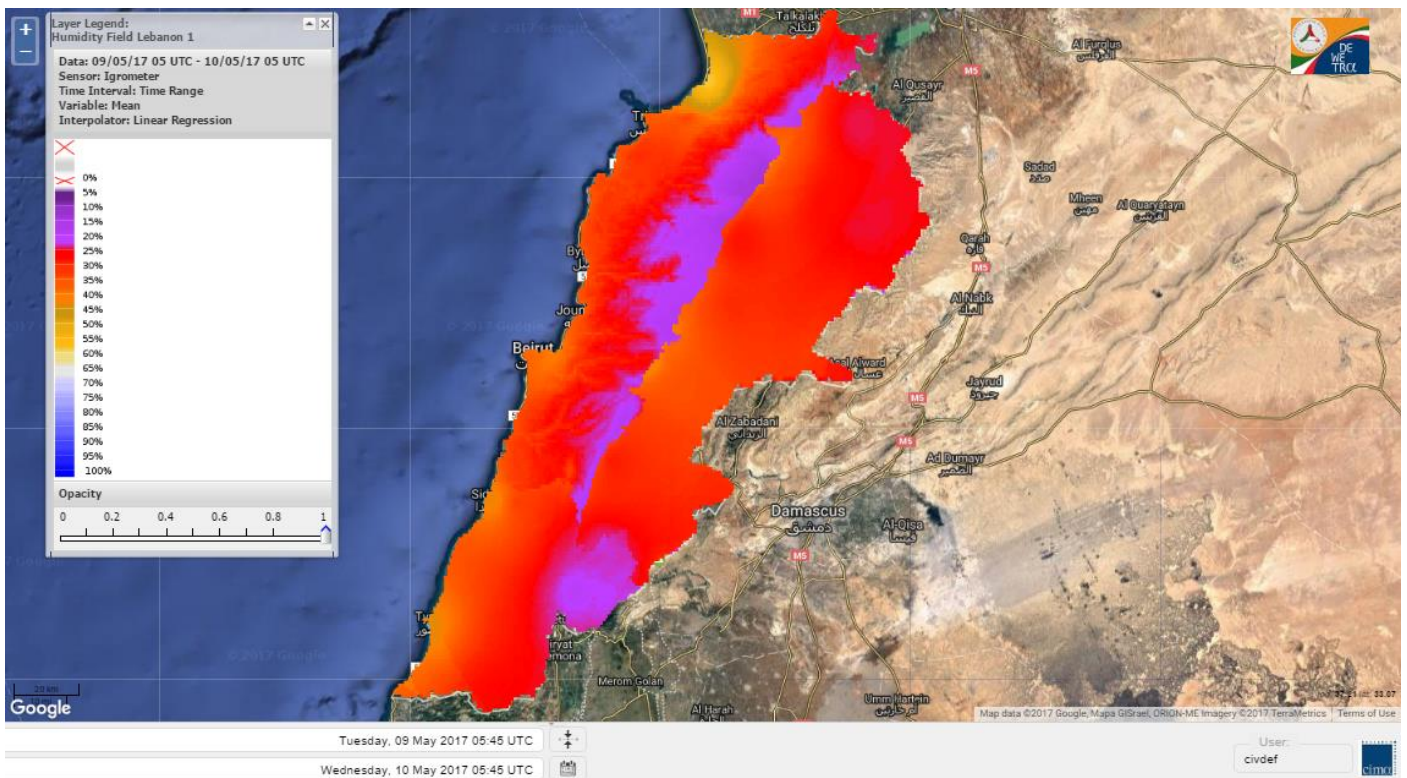

Beirut, 10 May 2017

FIRE RISK INDEX

Lebanon temperature for 10 May 2017

Lebanon humidity for 10 May 2017

Lebanon for 10 May 2017

Lebanon for 11 May 2017

Lebanon for 12 May 2017

Shouf Biosphere Reserve Forecast for 10 May 2017