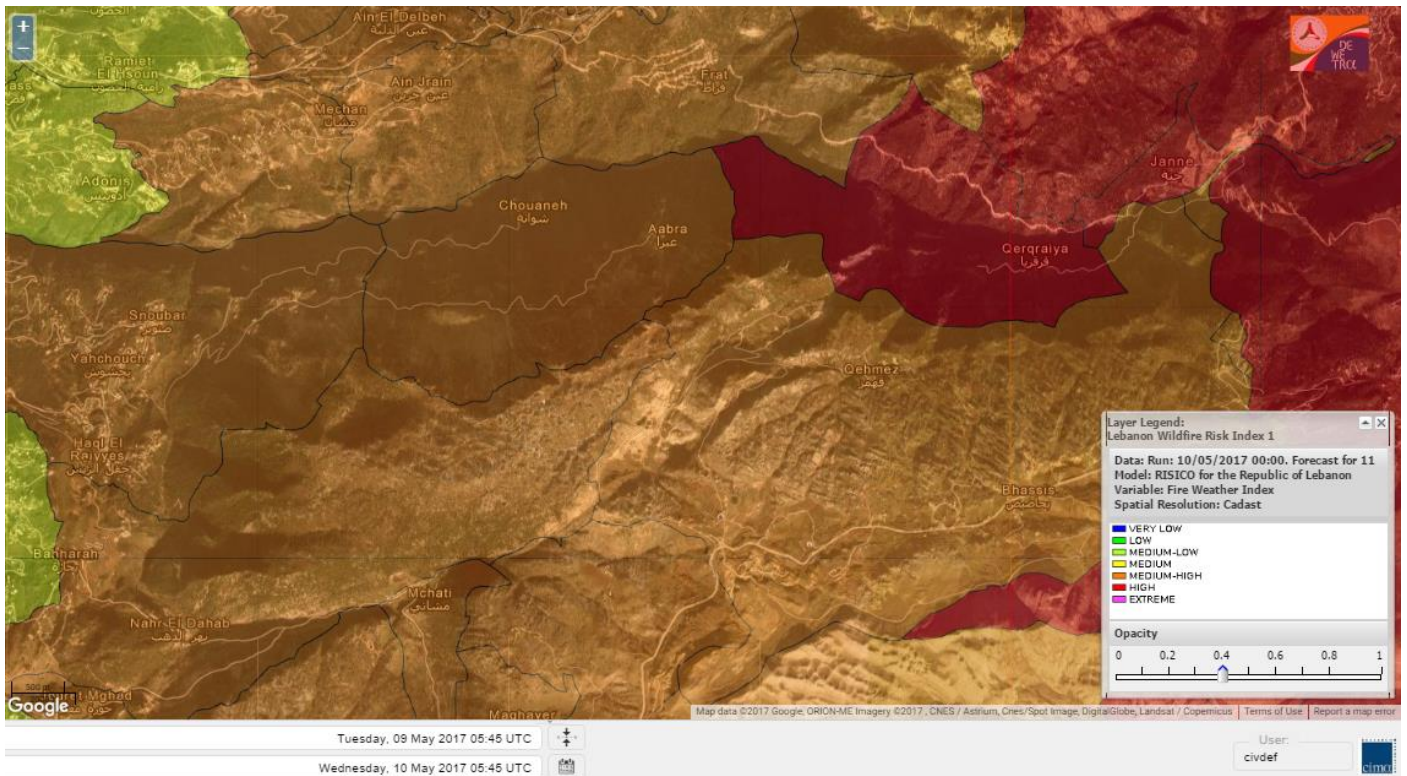

Jabal Moussa Reserve Forecast for 11 May 2017