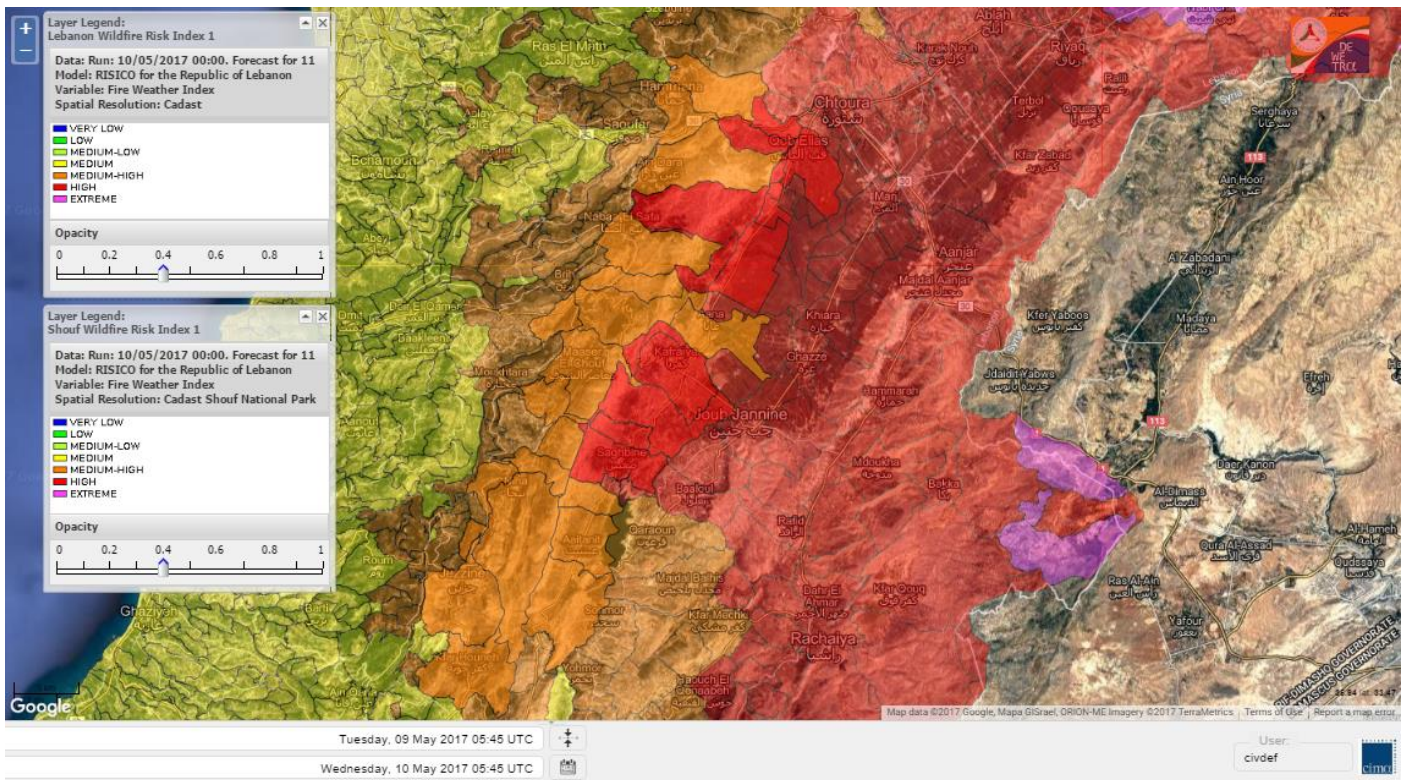

Shouf Biosphere Reserve Forecast for 11 May 2017