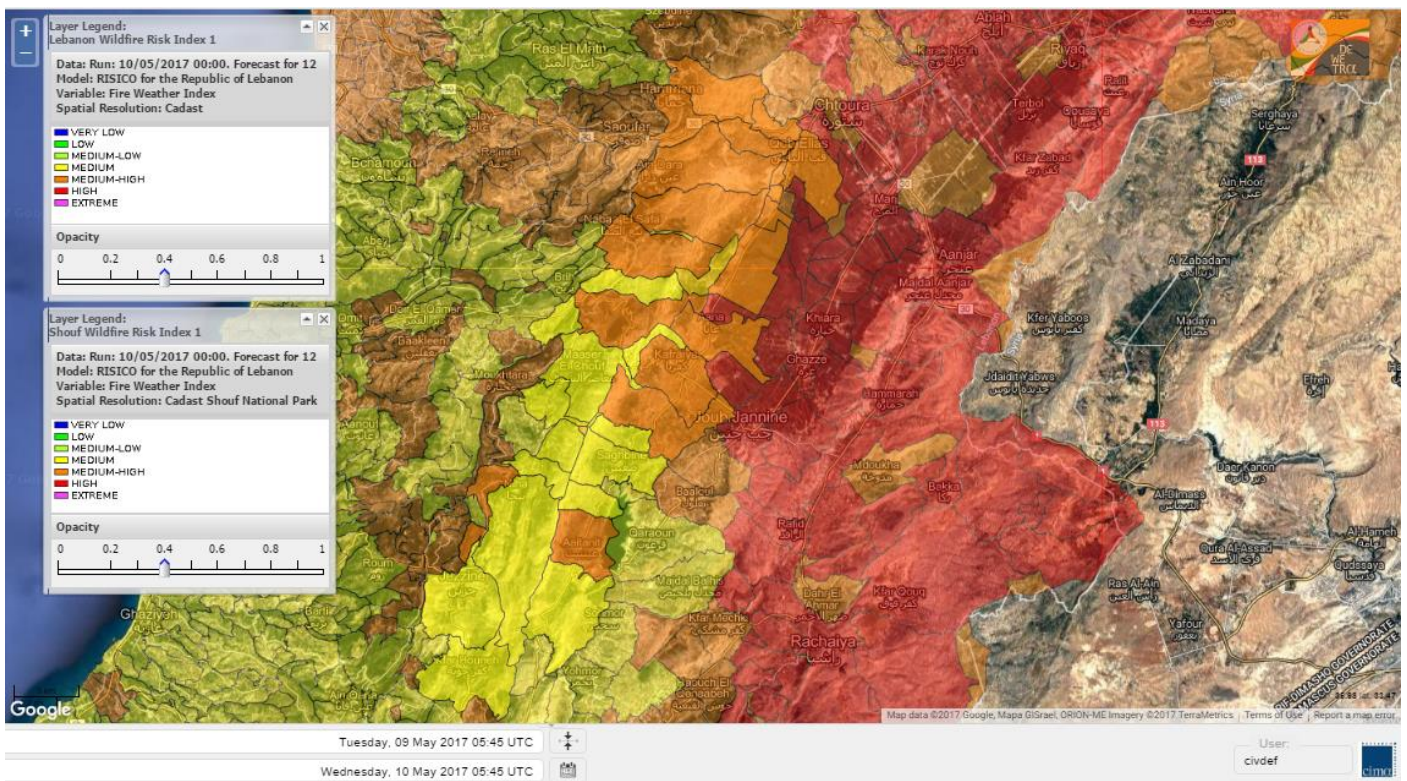

Shouf Biosphere Reserve Forecast for 12 May 2017