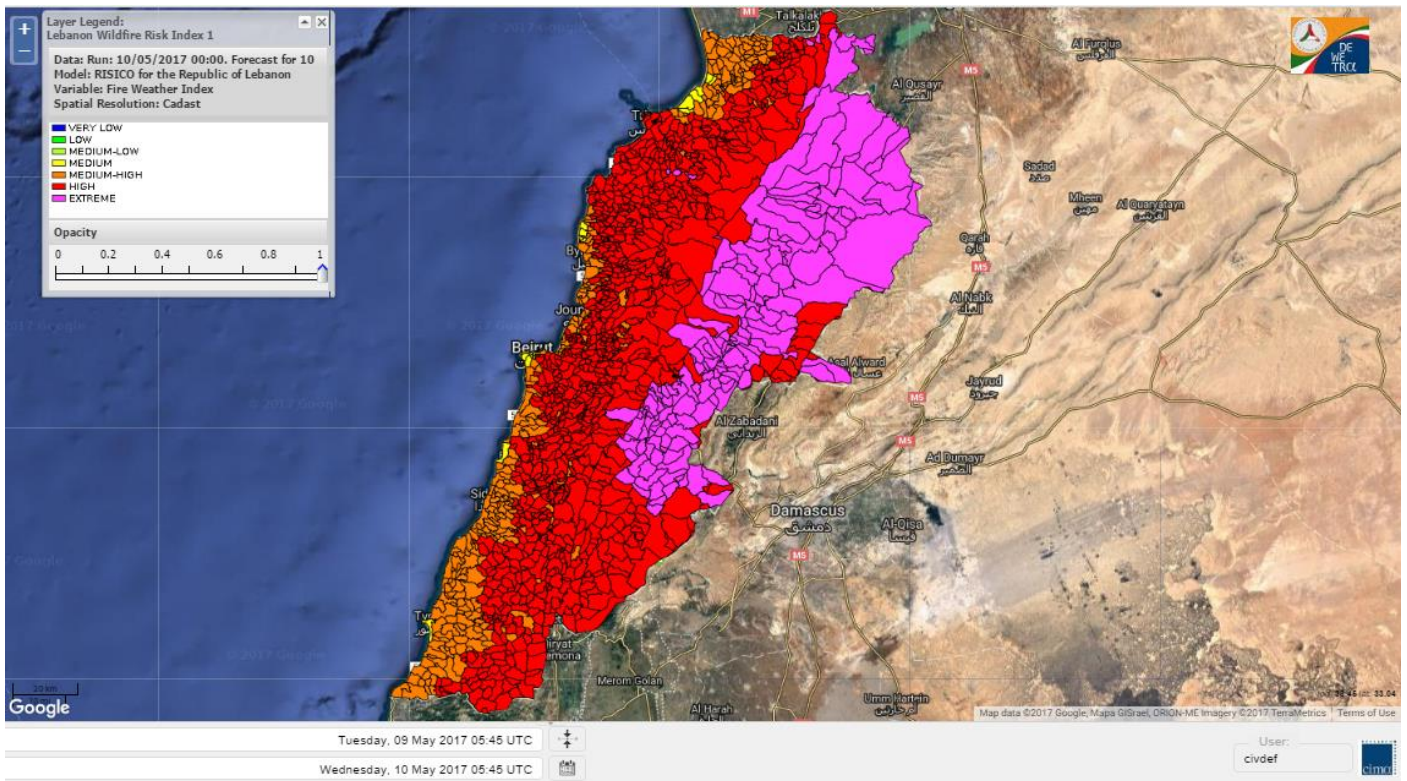

Beirut, 10 May 2017

FIRE RISK INDEX

Lebanon temperature for 10 May 2017

Lebanon humidity for 10 May 2017

Lebanon for 10 May 2017

Lebanon for 11 May 2017

Lebanon for 12 May 2017

Shouf Biosphere Reserve Forecast for 10 May 2017