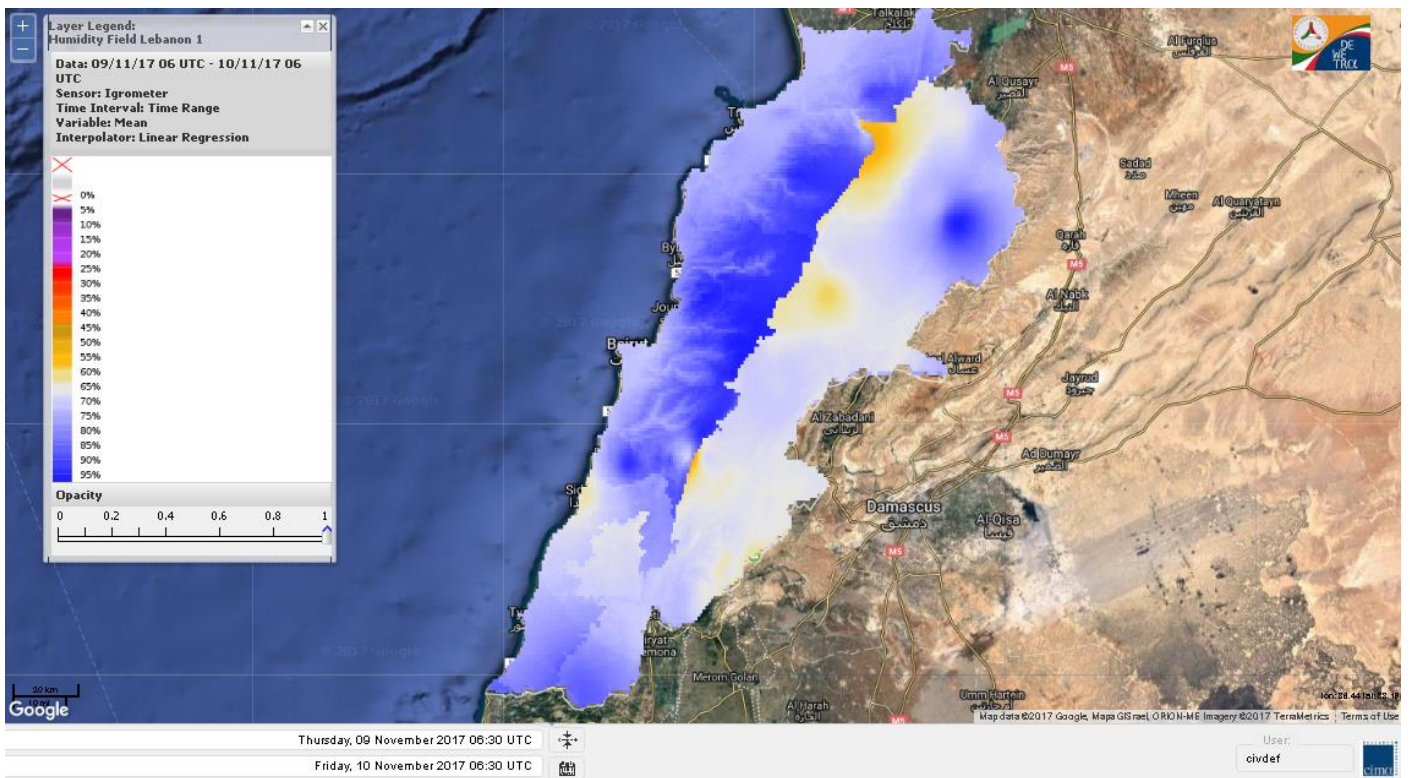

Lebanon humidity for Lebanon for 10 Nov 2017