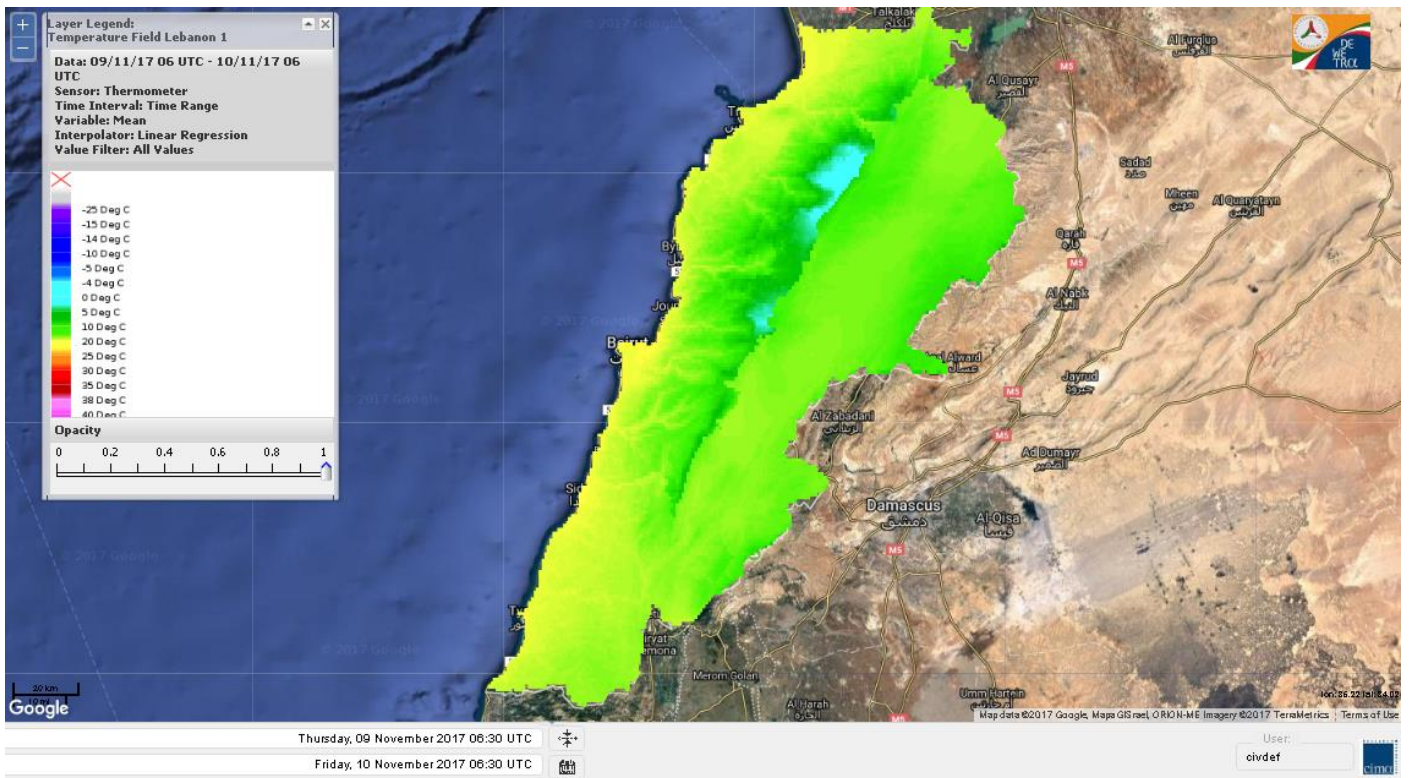

Lebanon temperature for Lebanon for 10 Nov 2017