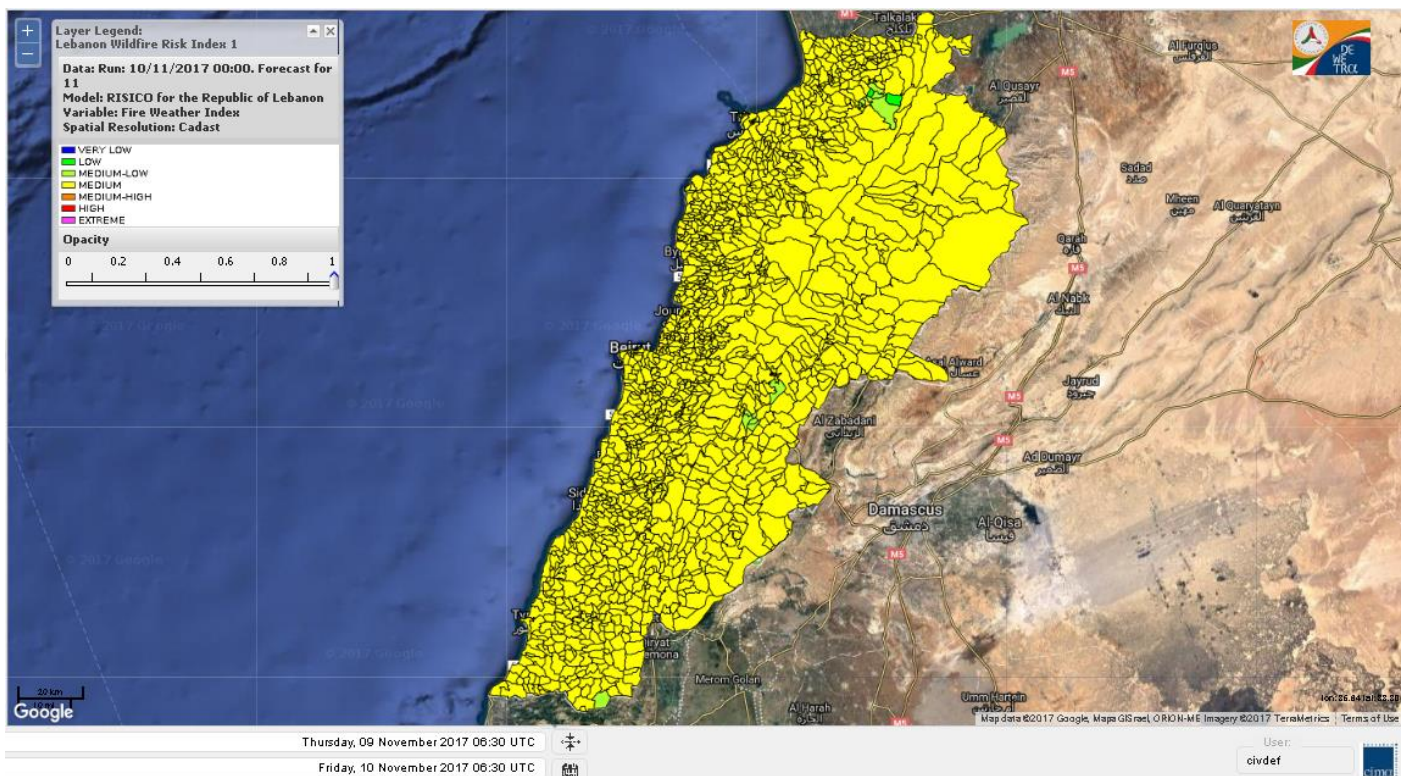

Lebanon for 11 Nov 2017