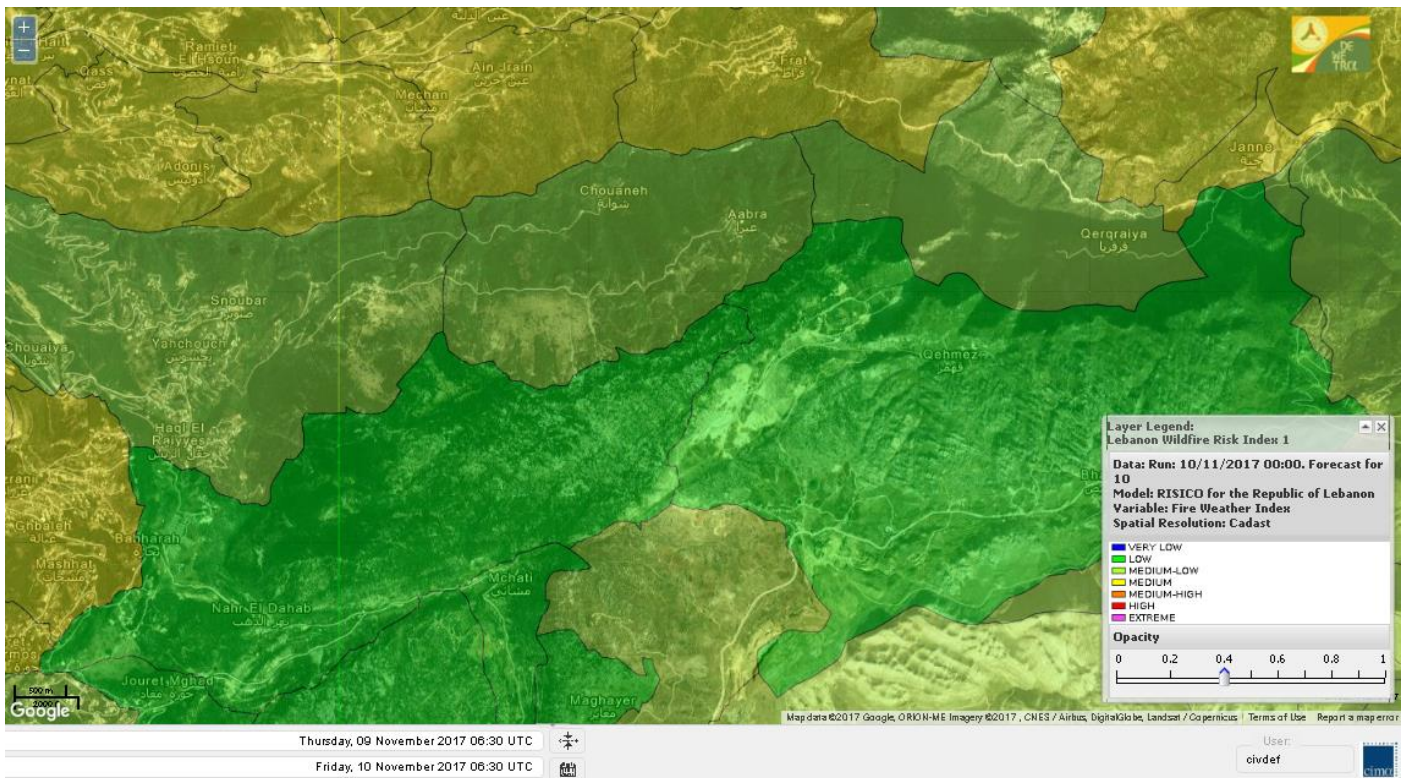

Lebanon for 12 Nov 2017

Shouf Biosphere Reserve Forecast for 10 Nov 2017

Shouf Biosphere Reserve Forecast for 11 Nov 2017

Shouf Biosphere Reserve Forecast for 12 Nov 2017

Jabal Moussa Reserve Forecast for 10 Nov 2017