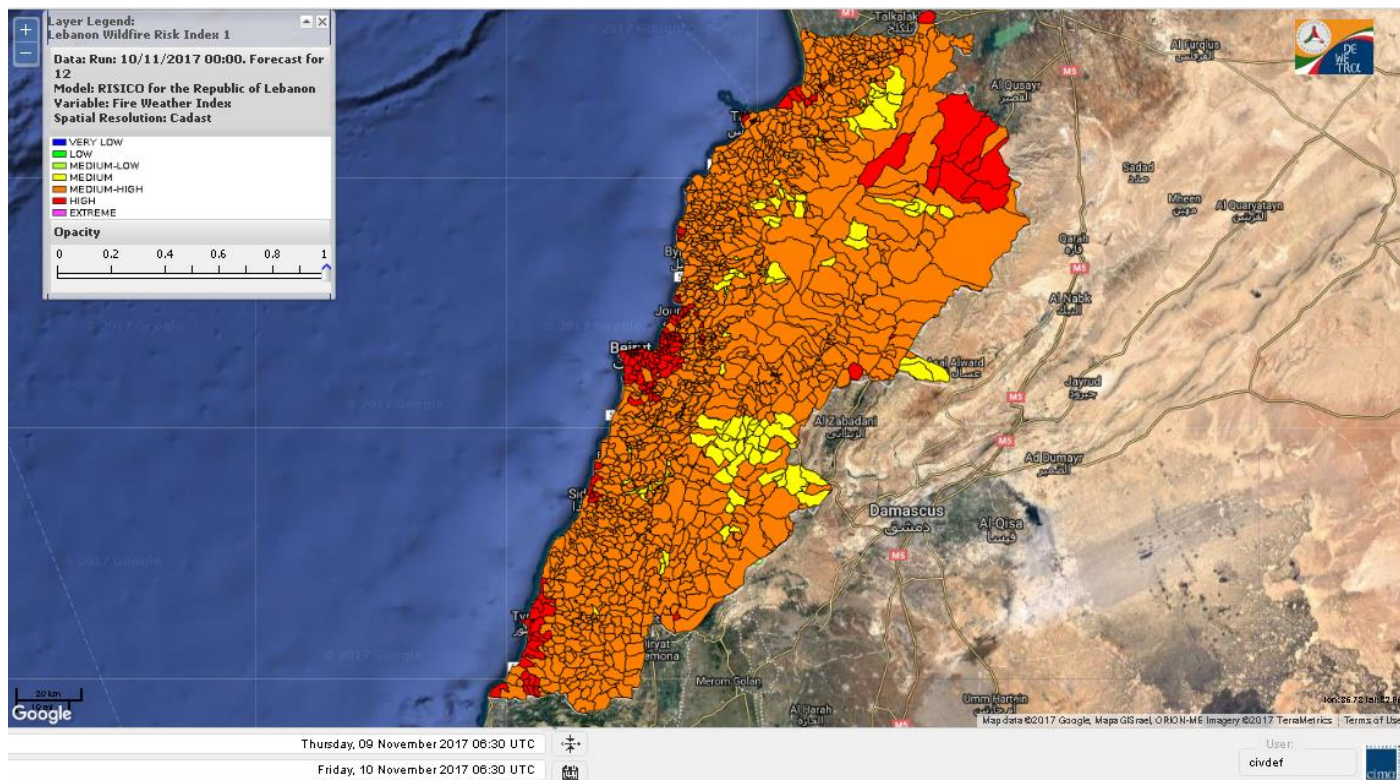

Lebanon for 12 Nov 2017