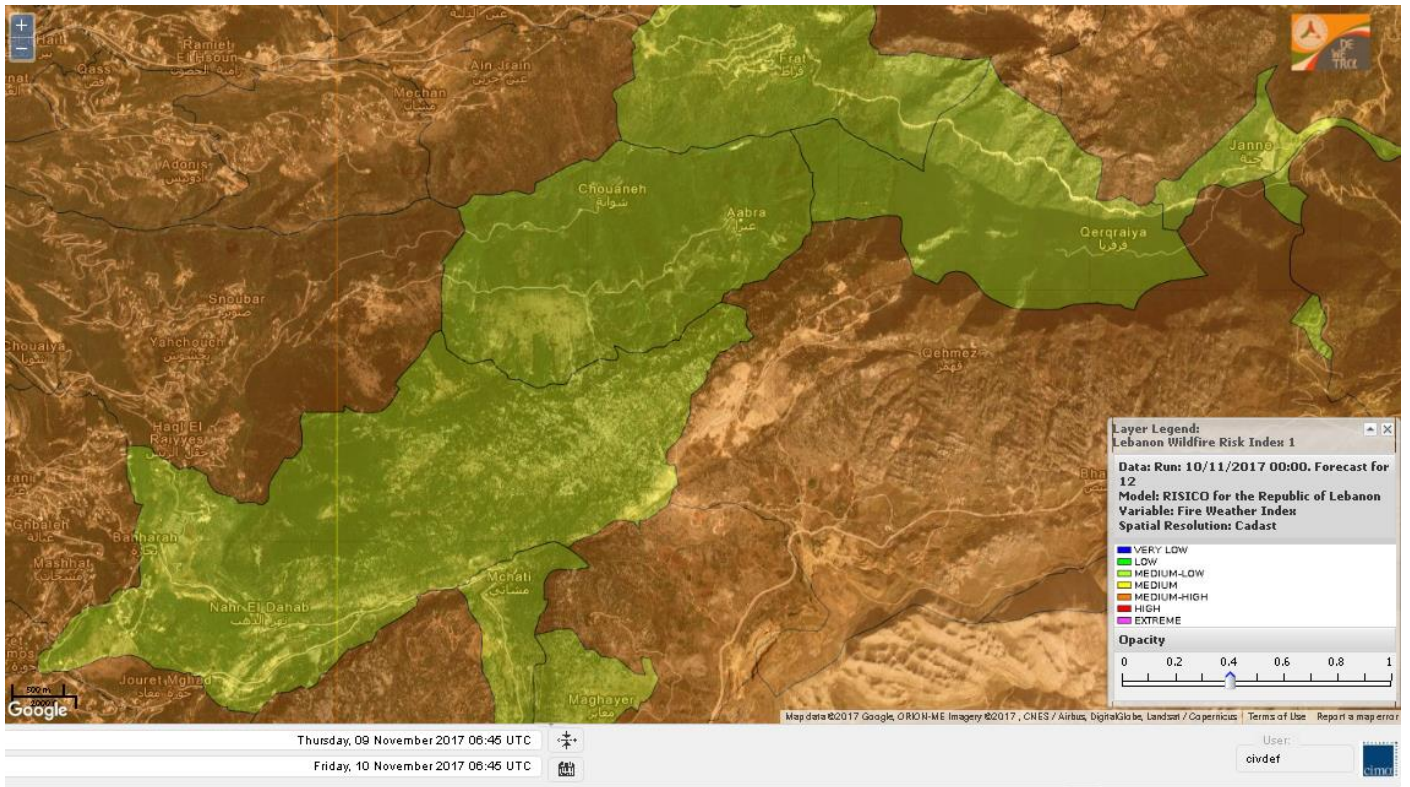

Jabal Moussa Reserve Forecast for 12 Nov 2017