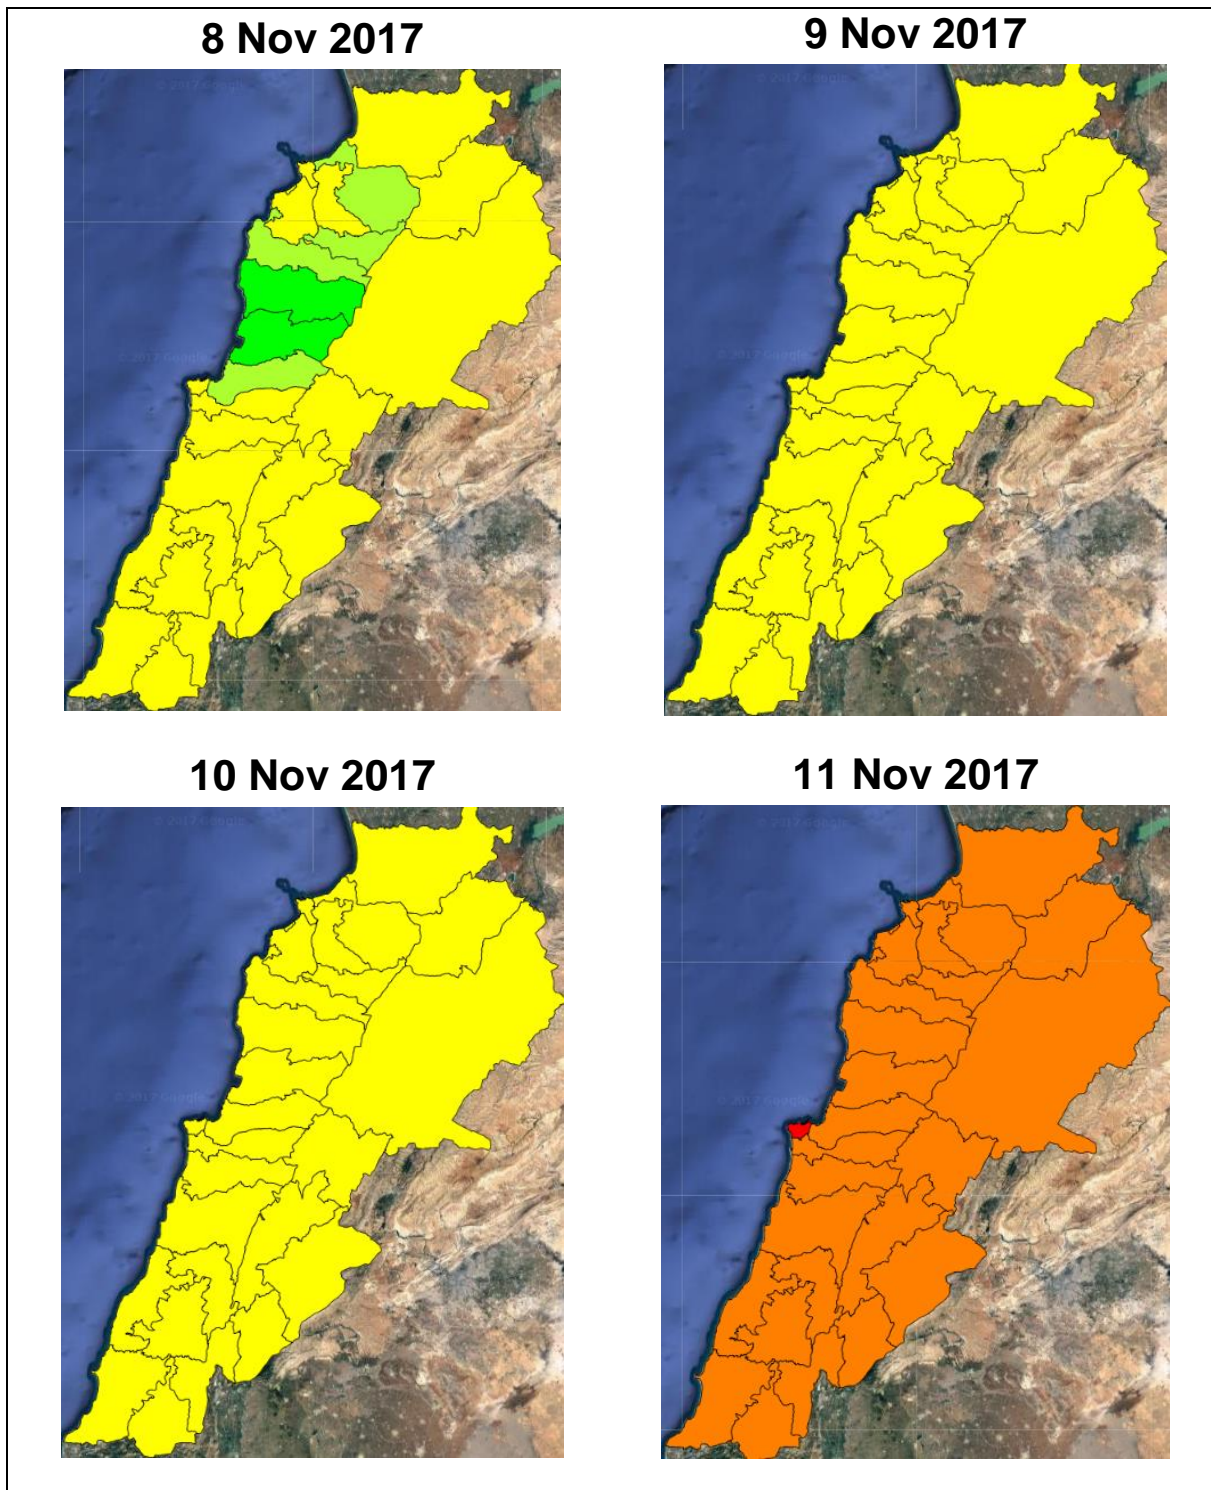

FIRE RISK INDEX

Layer Legend:
Lebanon Wildfire Risk Index 1

Data: Run: 10/11/2017 00:00. Forecast for 10
Model: RISICO for the Republic of Lebanon
Variable: Fire Weather Index
Spatial Resolution: Caza

- VERY LOW
- LOW
- MEDIUM-LOW
- MEDIUM
- MEDIUM-HIGH
- HIGH
- EXTREME