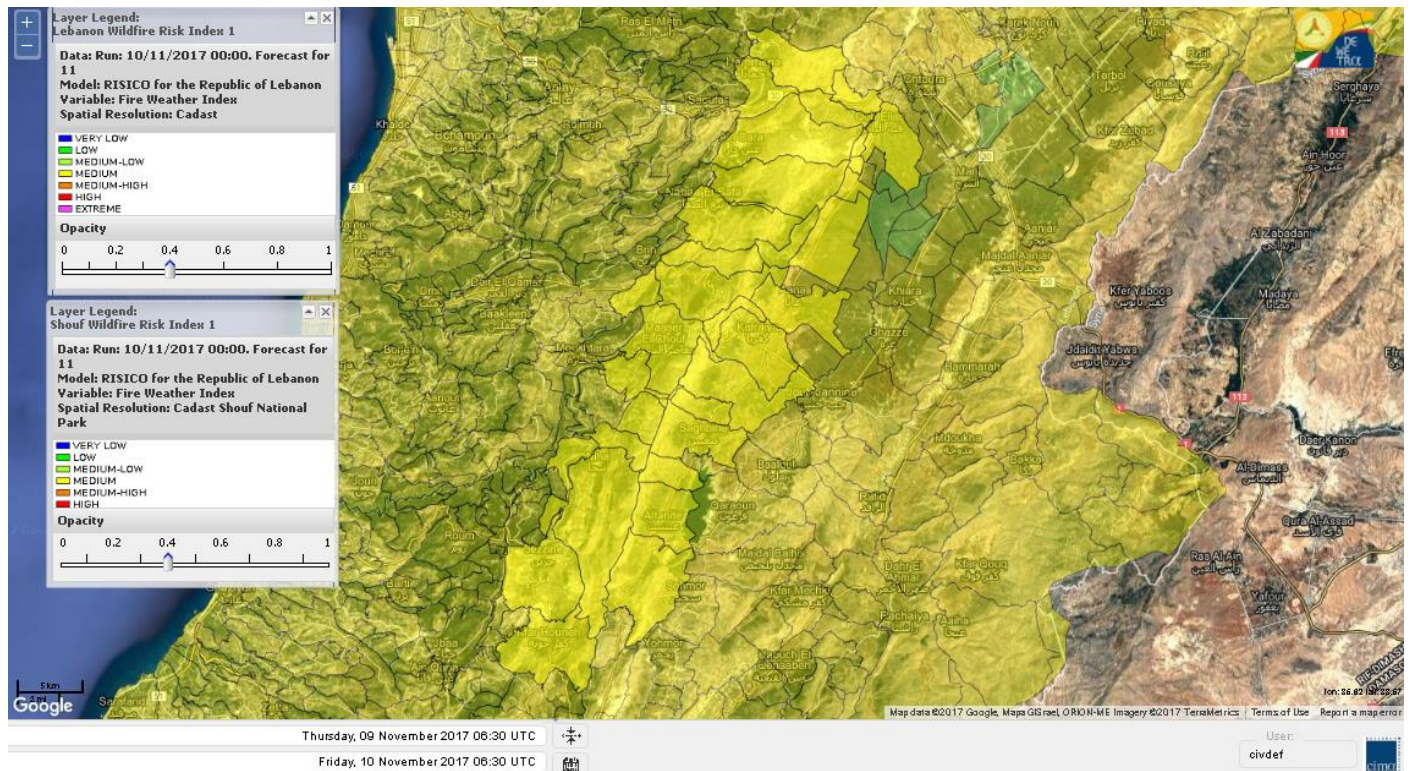

Shouf Biosphere Reserve Forecast for 11 Nov 2017