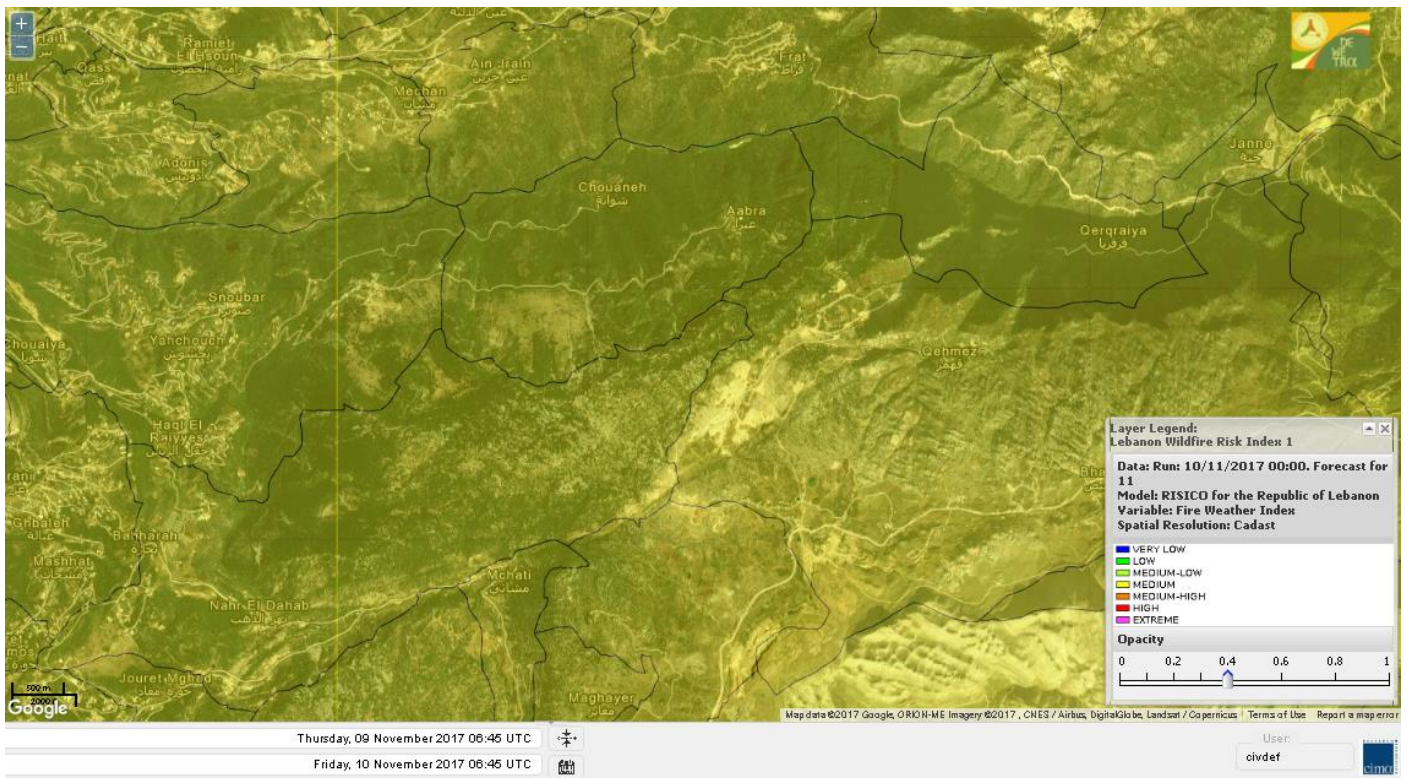

Jabal Moussa Reserve Forecast for 11 Nov 2017