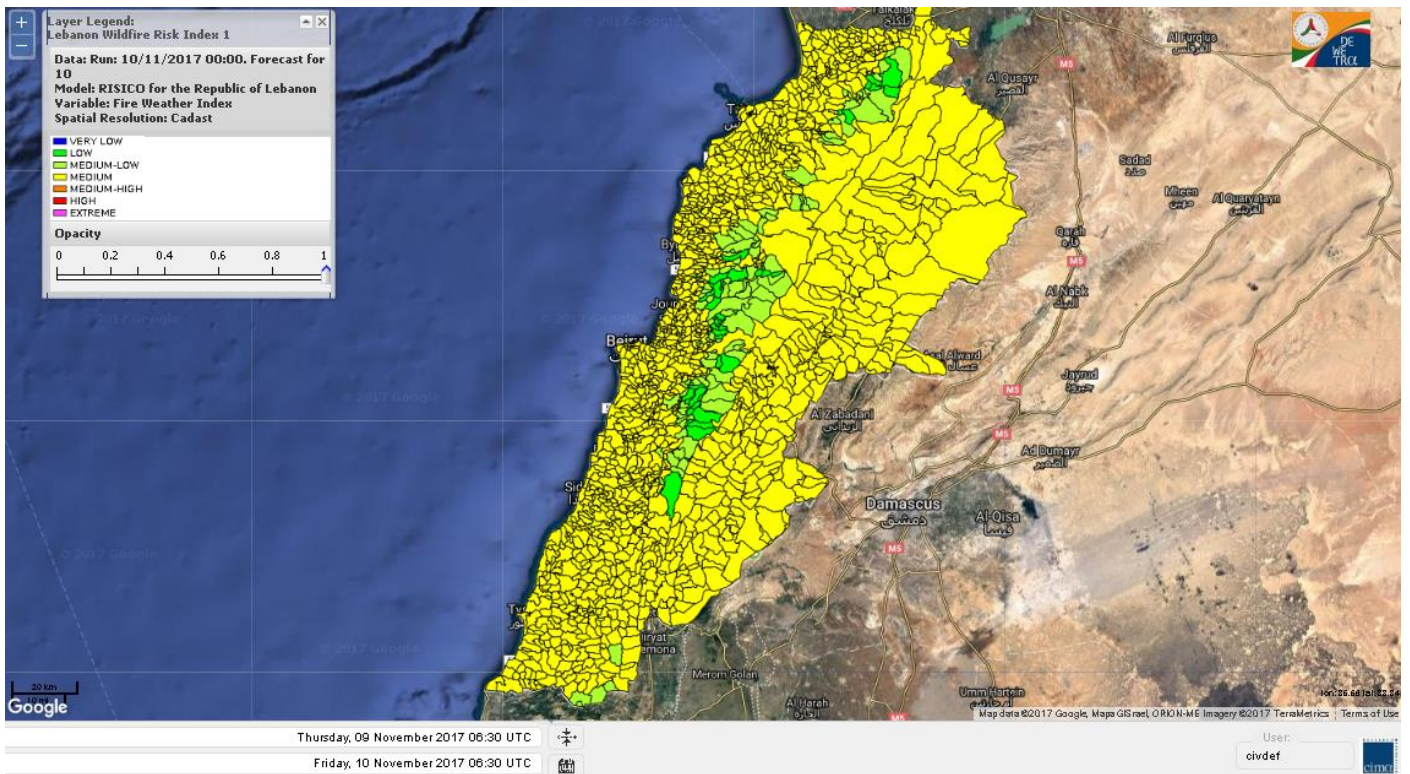

Lebanon for 10 Nov 2017