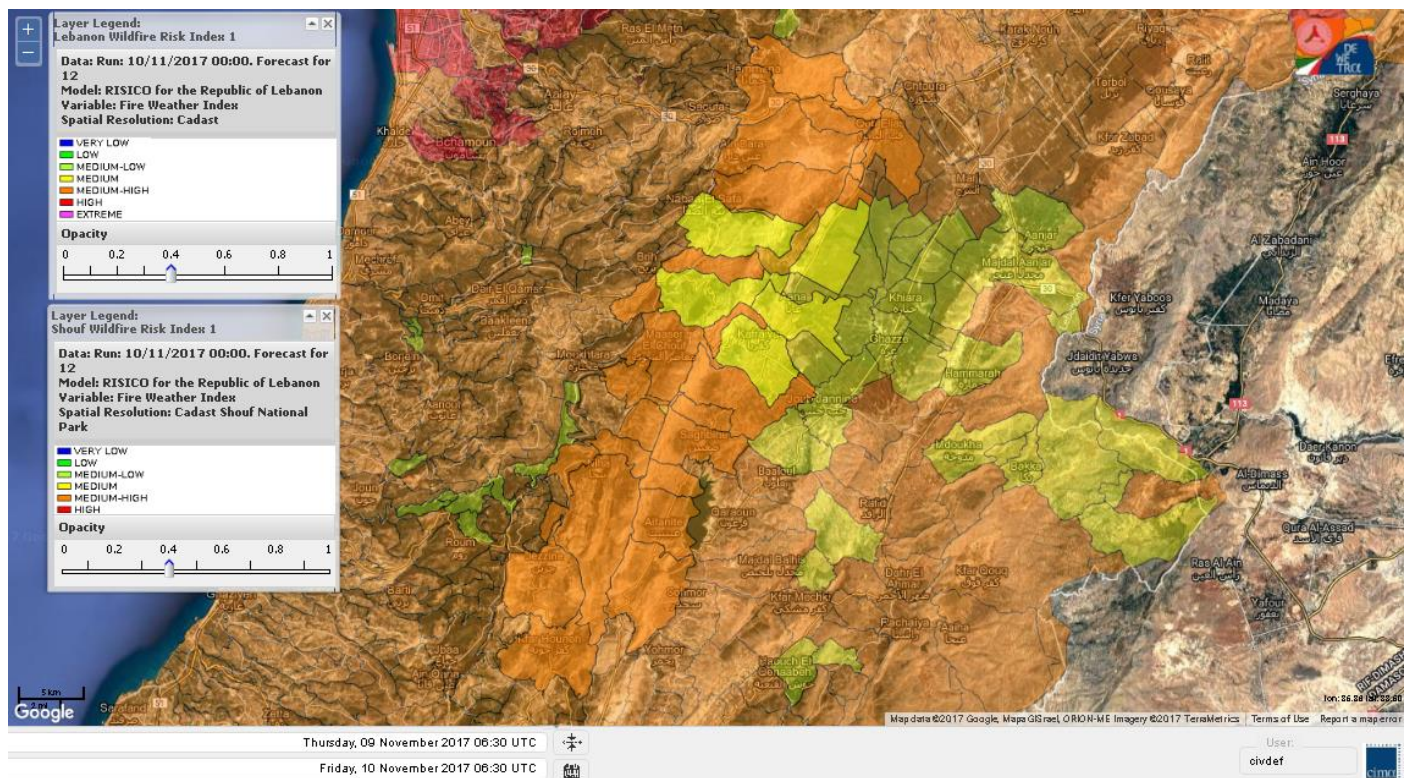

Lebanon for 12 Nov 2017

Shouf Biosphere Reserve Forecast for 10 Nov 2017

Shouf Biosphere Reserve Forecast for 11 Nov 2017

Shouf Biosphere Reserve Forecast for 12 Nov 2017

Jabal Moussa Reserve Forecast for 10 Nov 2017