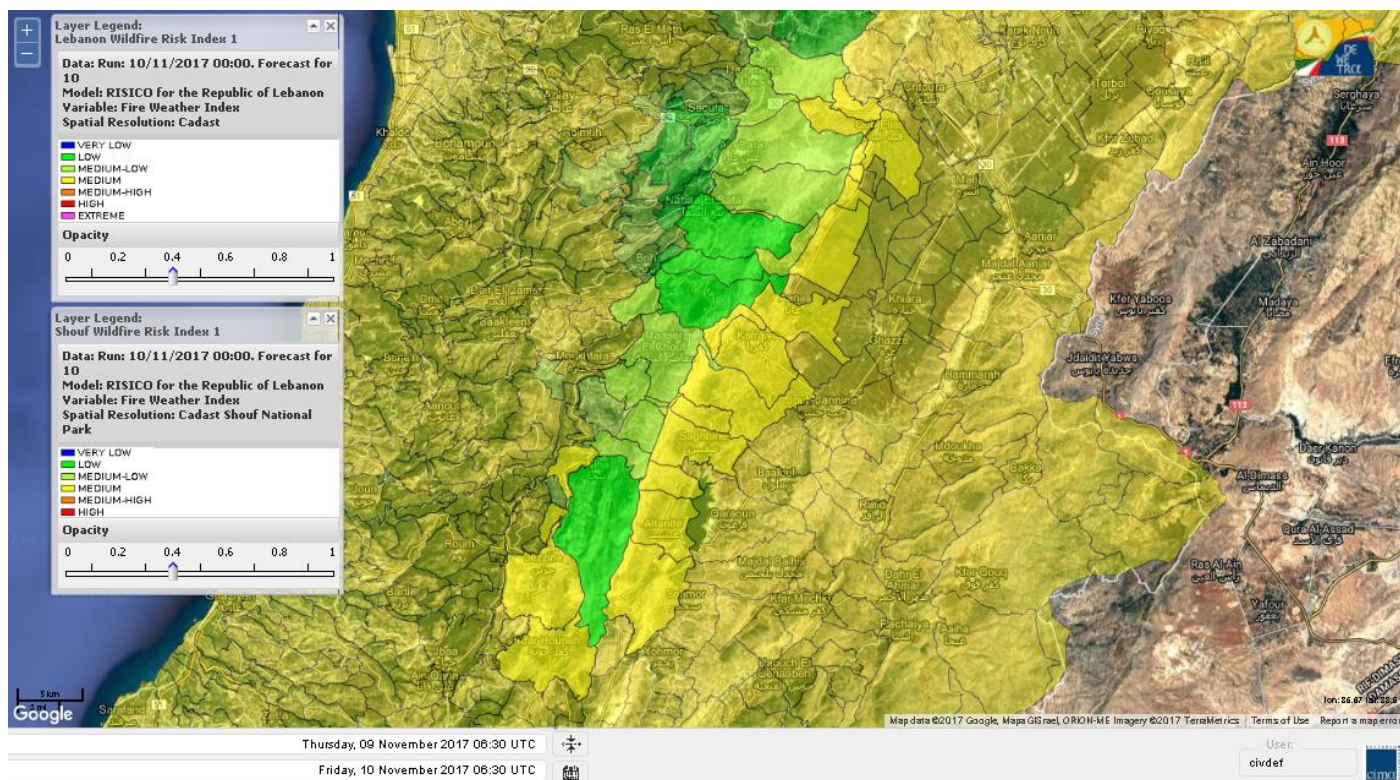

Shouf Biosphere Reserve Forecast for 10 Nov 2017