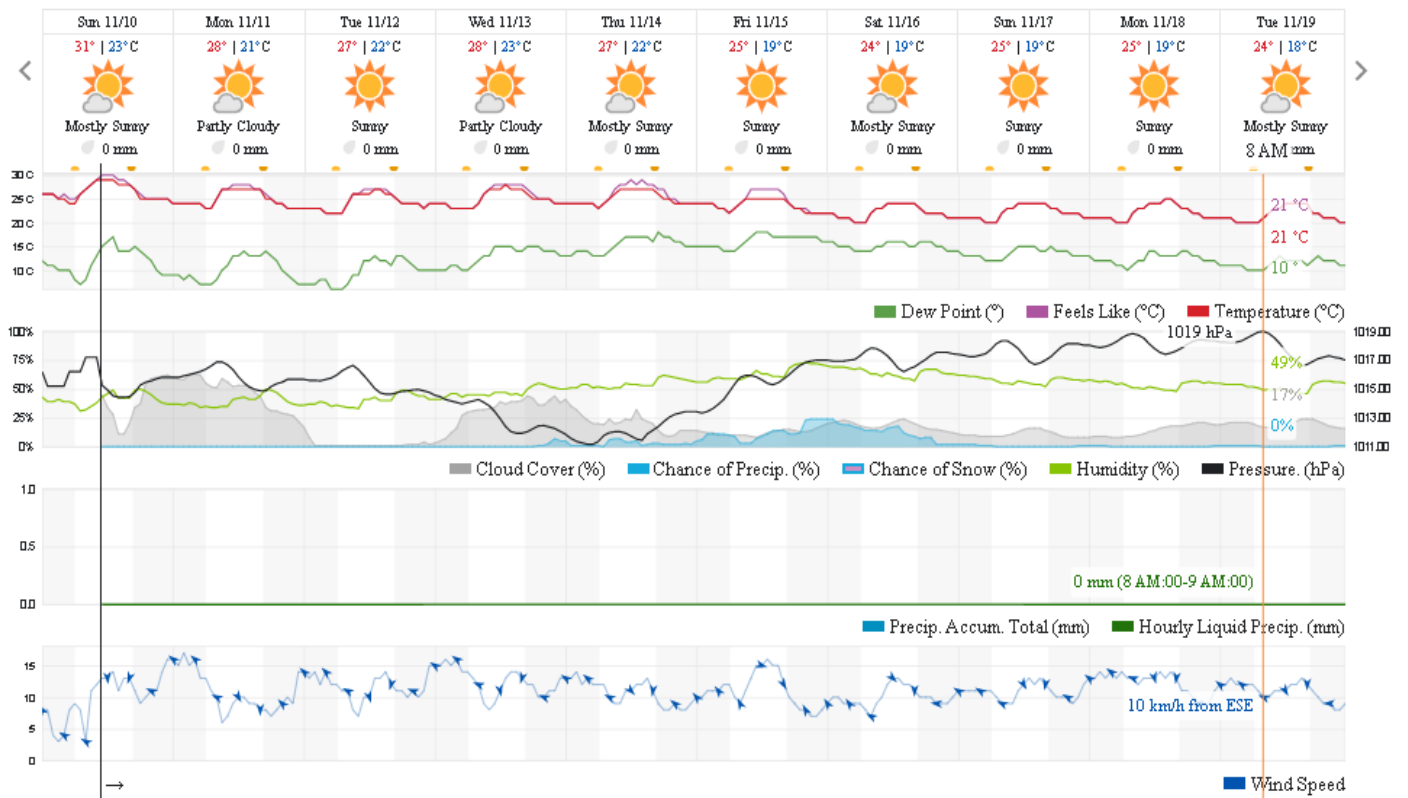

Jabal Moussa Reserve Forecast for 12 November 2019

Beirut, Beirut Governorate, Lebanon 10-Day Weather Forecast

30° ACHRAFIEH,RIZK STATION | CHANGE

TODAY HOURLY 10-DAY CALENDAR HISTORY WUNDERMAP

Customize

Nord