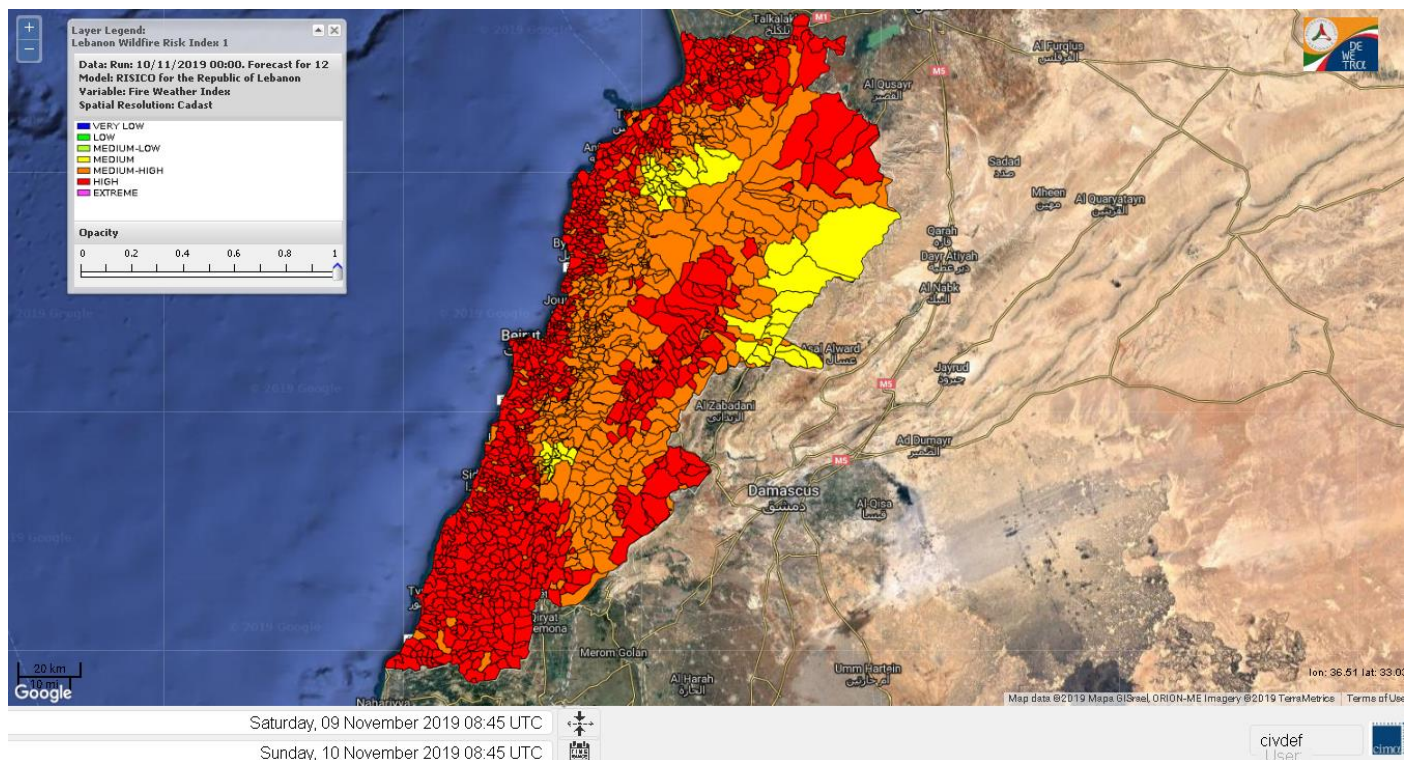

- VERY LOW
- LOW
- MEDIUM-LOW
- MEDIUM
- MEDIUM-HIGH
- HIGH
- EXTREME

Lebanon for 10 November 2019

Lebanon for 11 November 2019

Lebanon for 12 November 2019

Shouf Biosphere Reserve Forecast for 10 November 2019