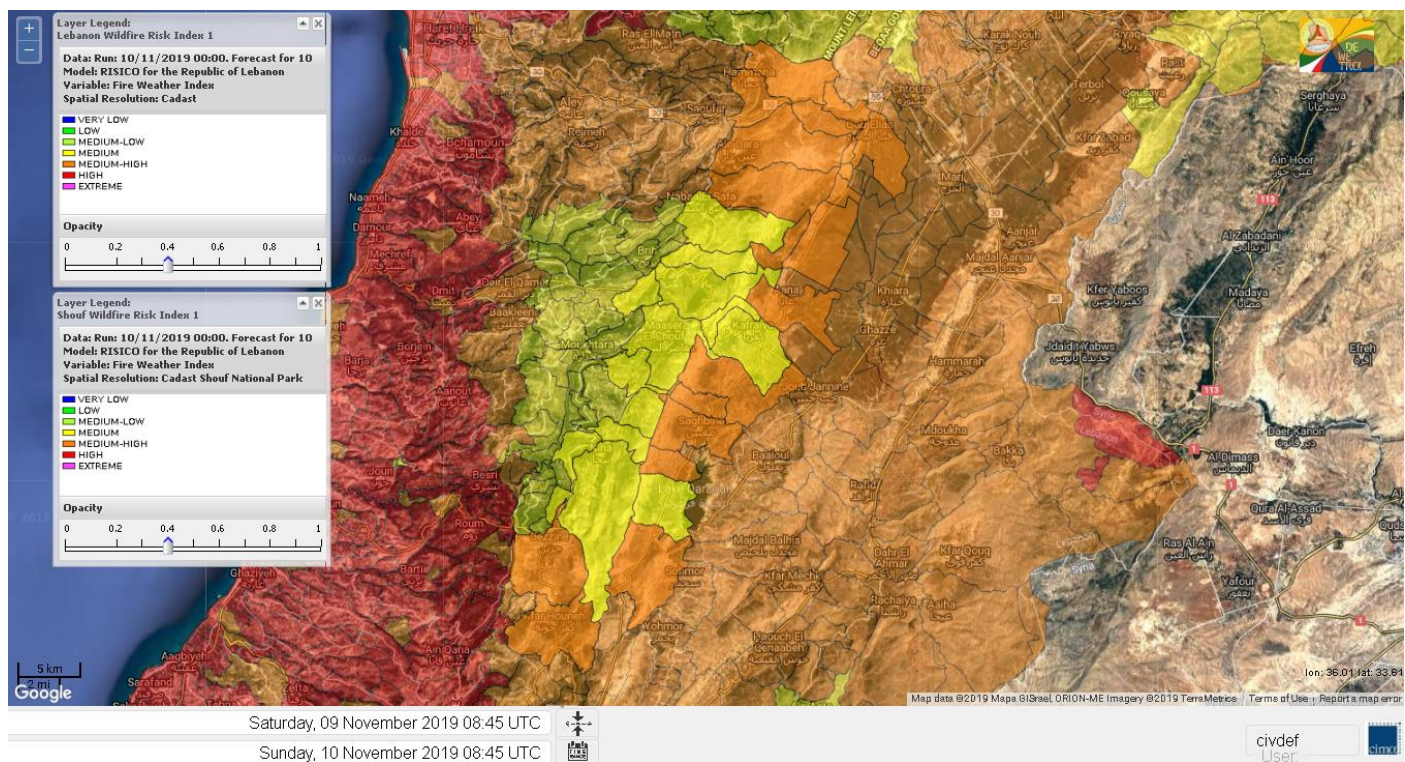

- VERY LOW
- LOW
- MEDIUM-LOW
- MEDIUM
- MEDIUM-HIGH
- HIGH
- EXTREME

Lebanon for 10 November 2019

Lebanon for 11 November 2019

Lebanon for 12 November 2019

Shouf Biosphere Reserve Forecast for 10 November 2019