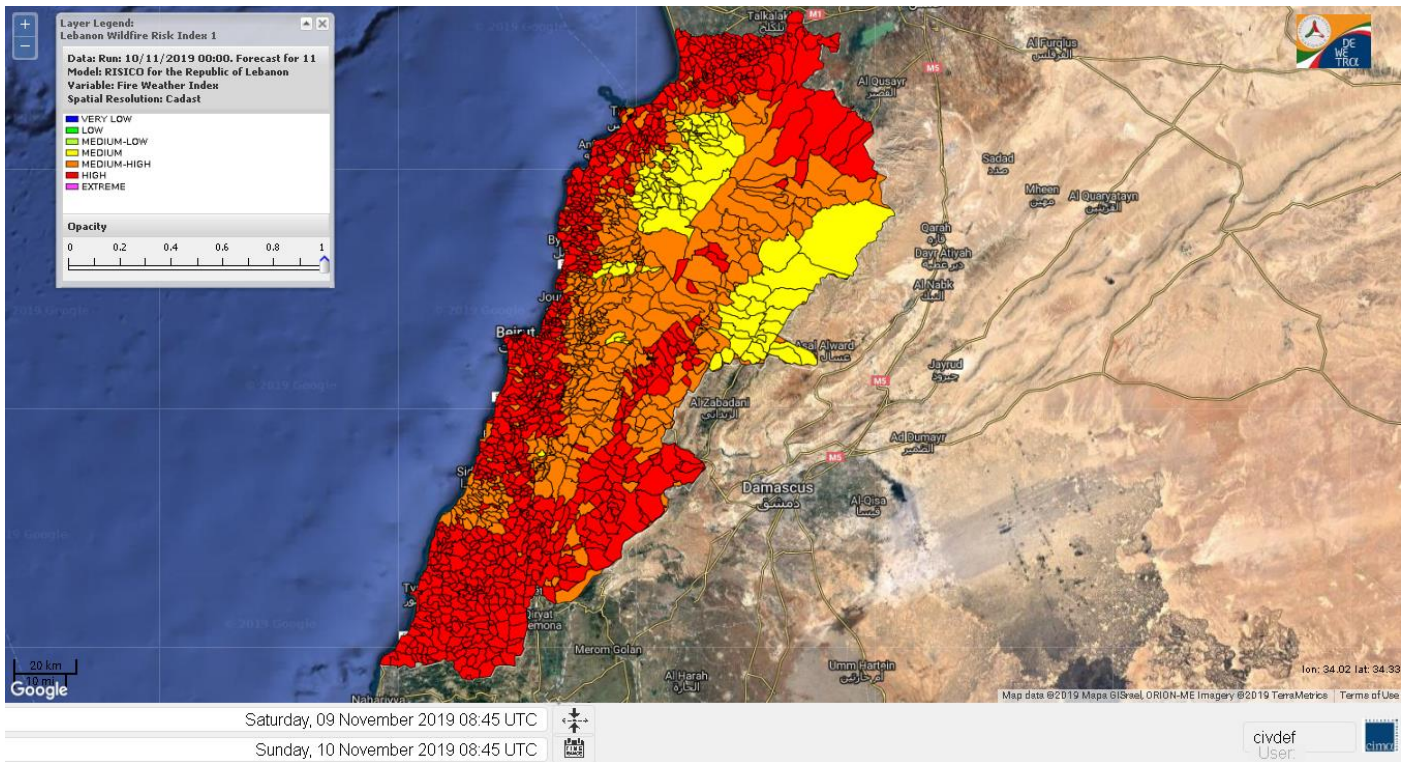

Lebanon for 11 November 2019