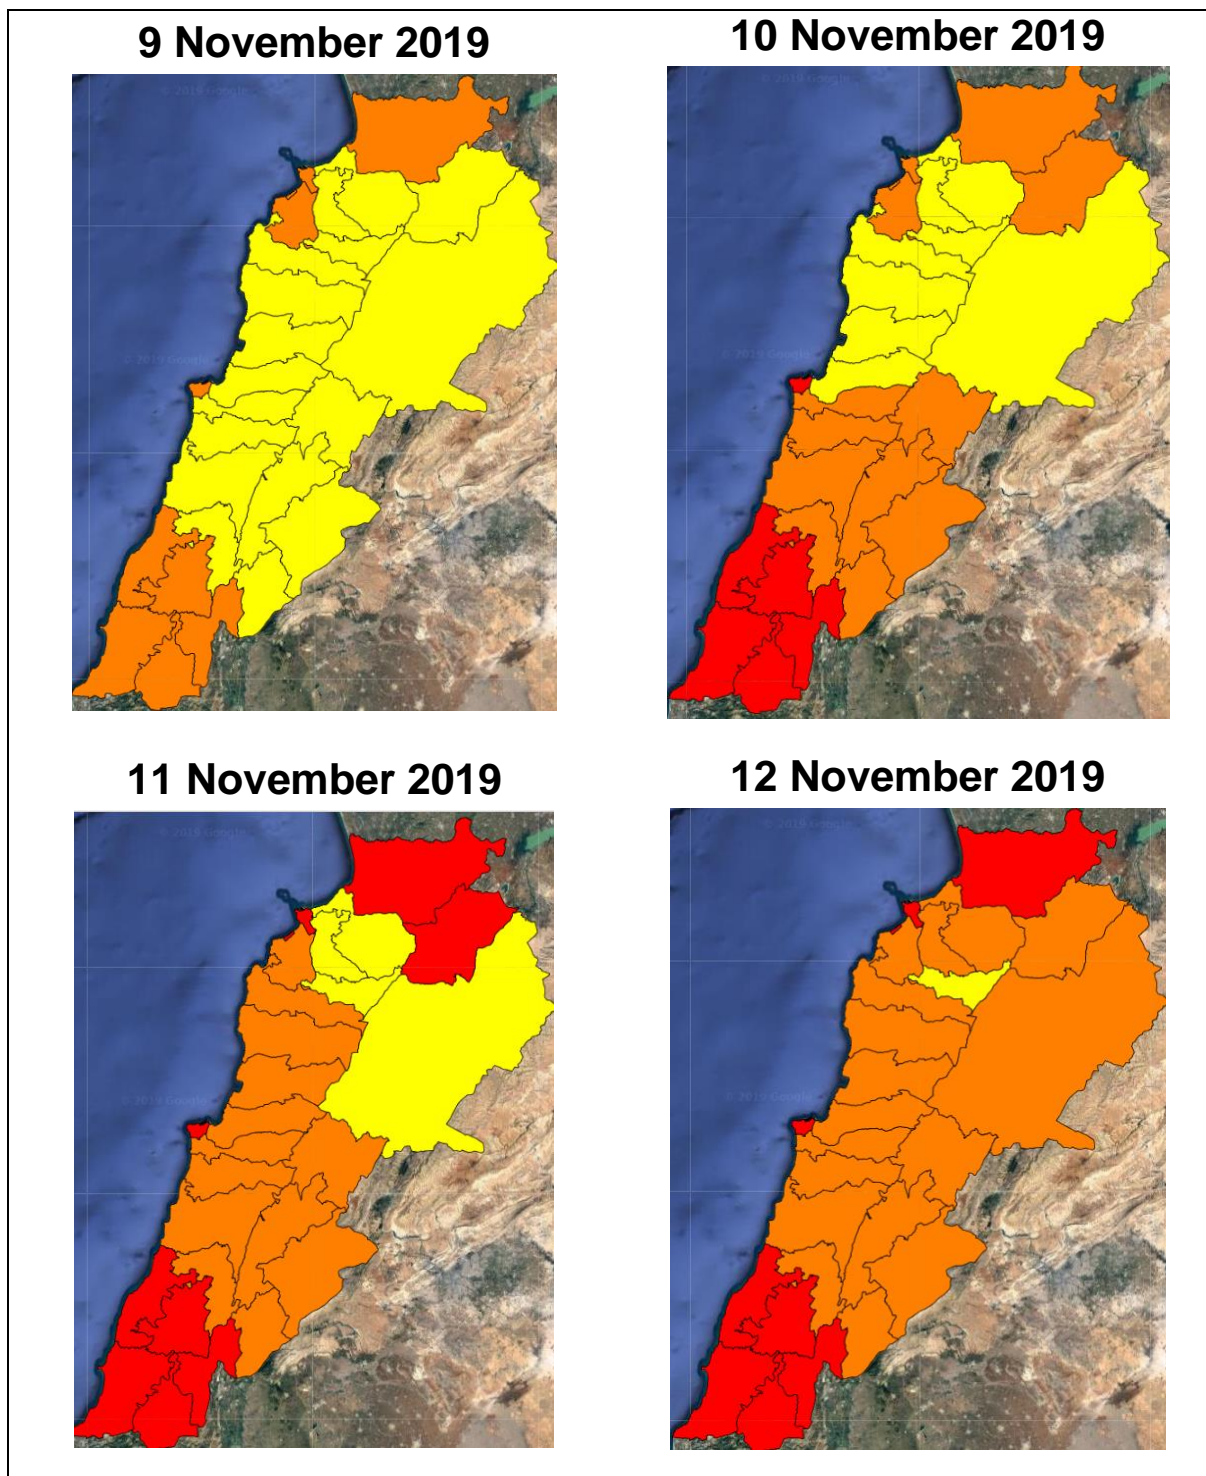

FIRE RISK INDEX

Layer Legend:
Lebanon Wildfire Risk Index 1

Data: Run: 10/11/2019 00:00. Forecast for 10
Model: RISICO for the Republic of Lebanon
Variable: Fire Weather Index
Spatial Resolution: Caza

- VERY LOW
- LOW
- MEDIUM-LOW
- MEDIUM
- MEDIUM-HIGH
- HIGH
- EXTREME