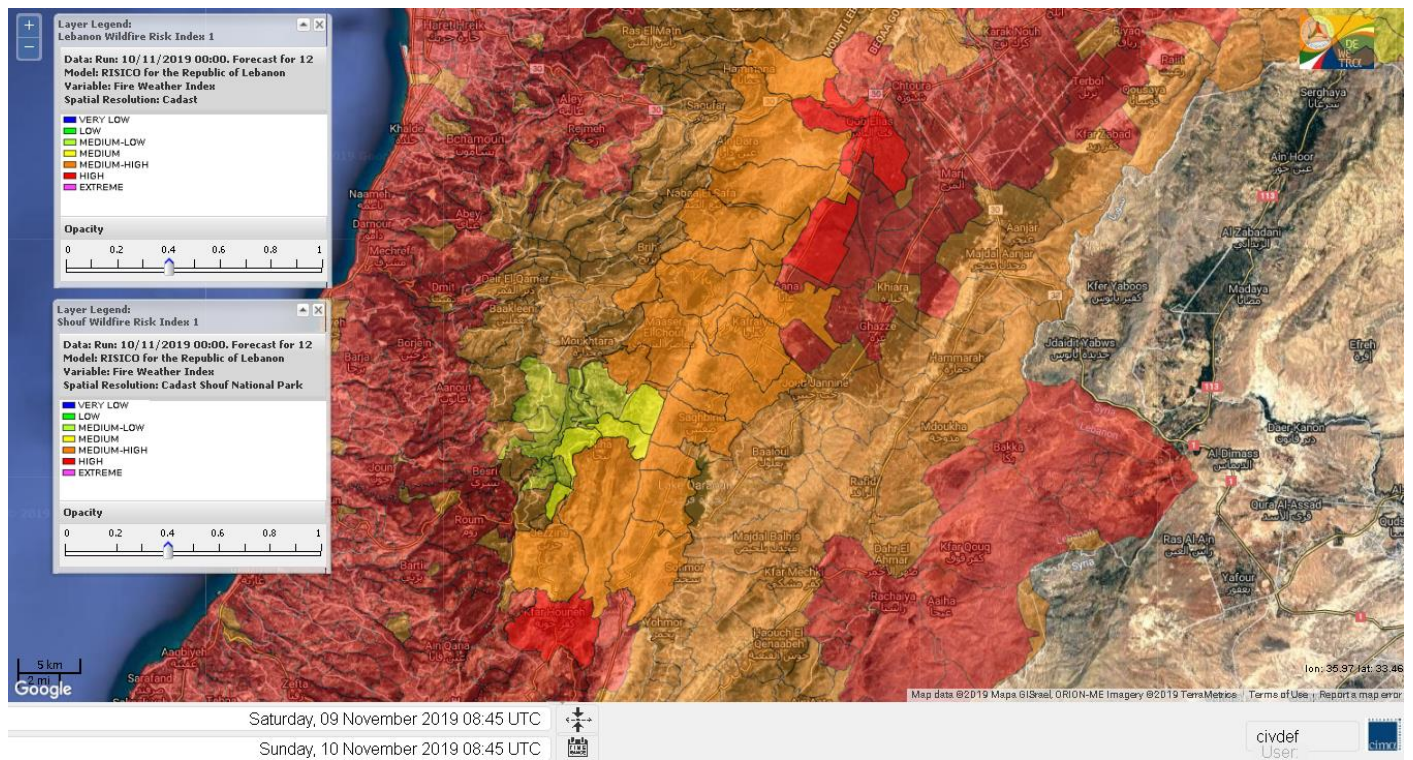

Shouf Biosphere Reserve Forecast for 12 November 2019