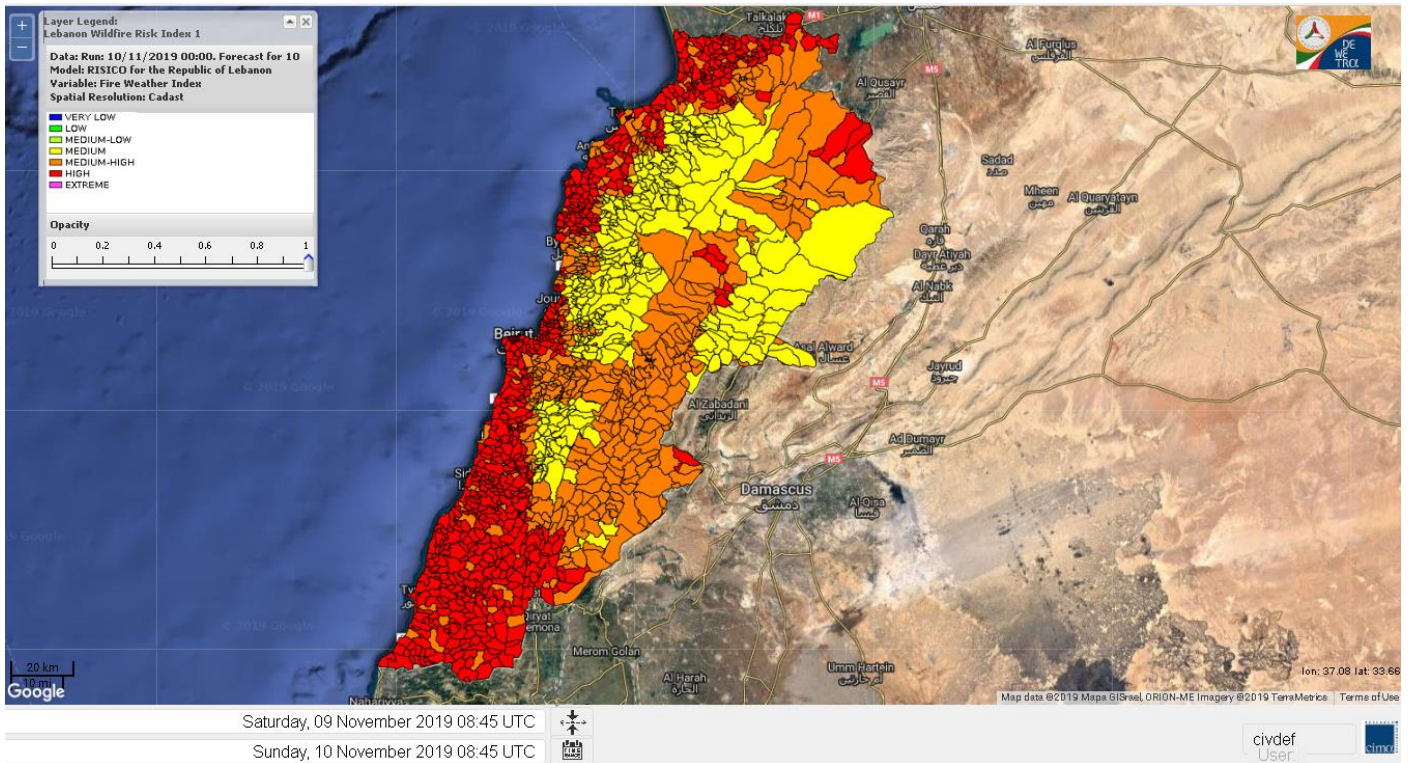

Lebanon for 10 November 2019