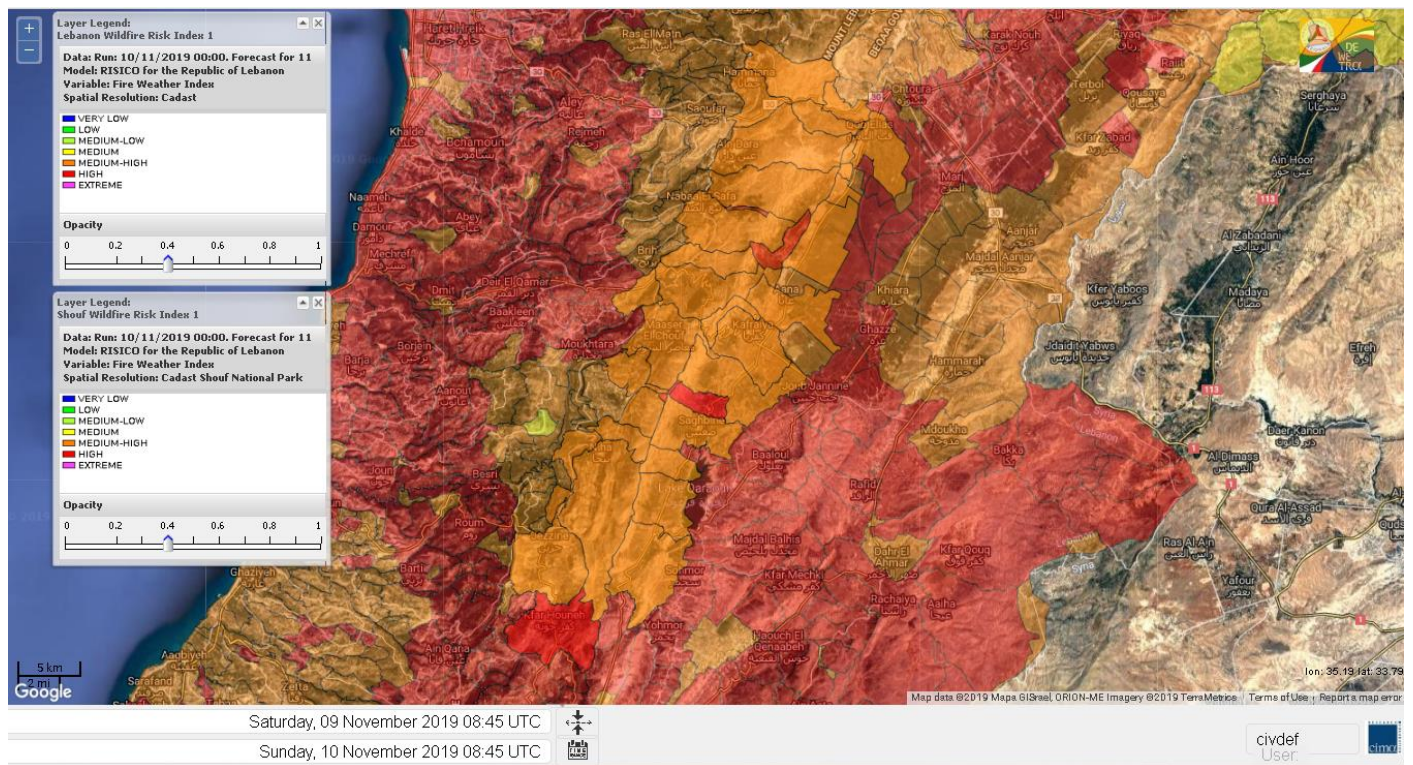

Shouf Biosphere Reserve Forecast for 11 November 2019