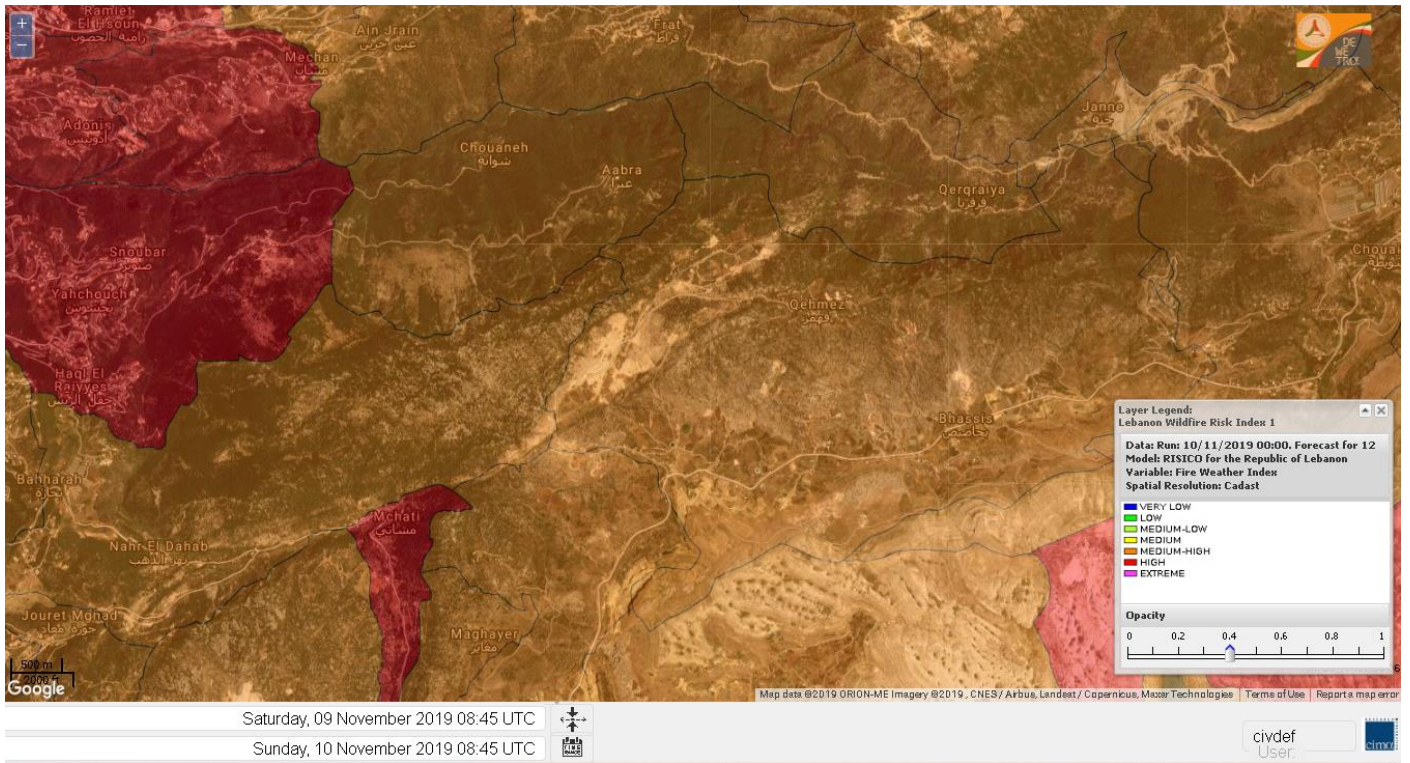

Jabal Moussa Reserve Forecast for 12 November 2019

Beirut, Beirut Governorate, Lebanon 10-Day Weather Forecast

30° ACHRAFIEH,RIZK STATION | CHANGE

TODAY HOURLY 10-DAY CALENDAR HISTORY WUNDERMAP

Customize

Nord