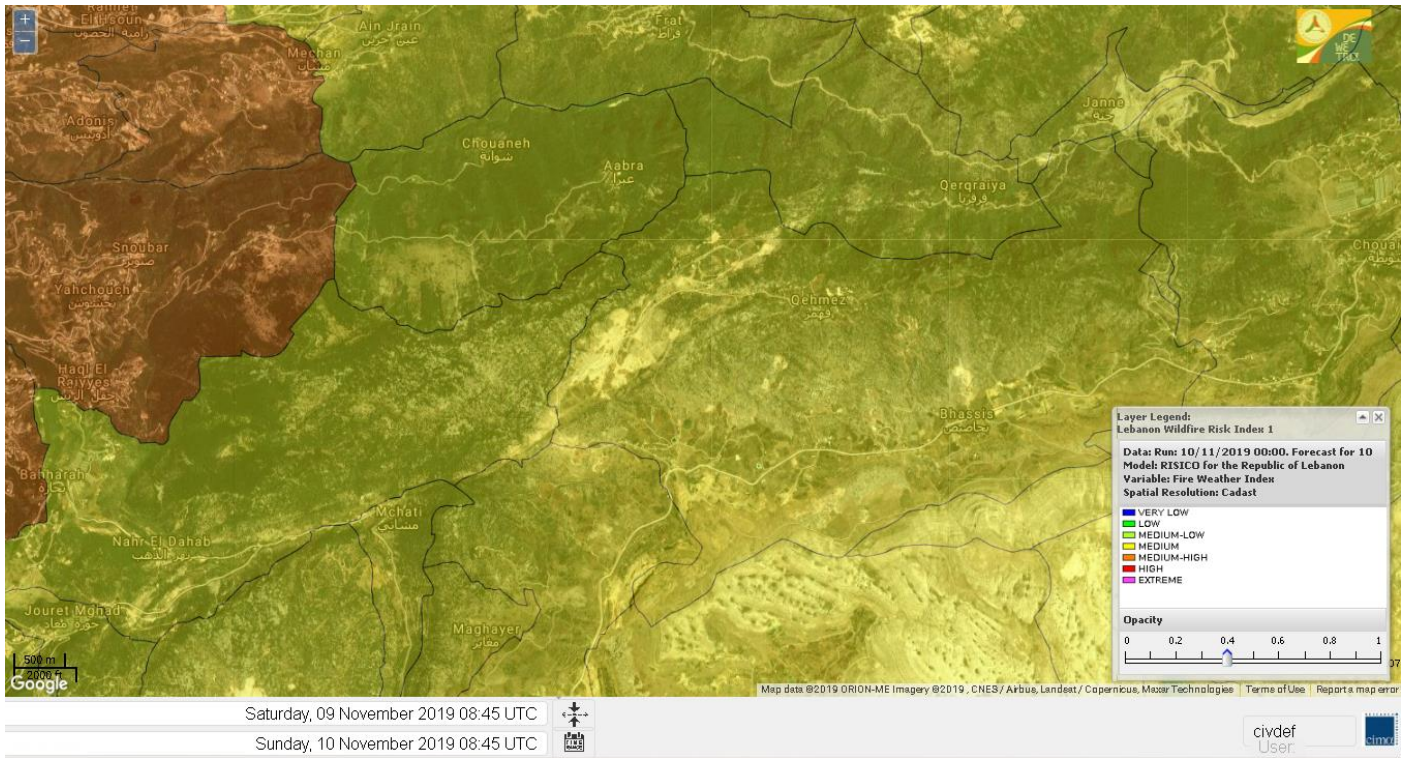

Jabal Moussa Reserve Forecast for 10 November 2019