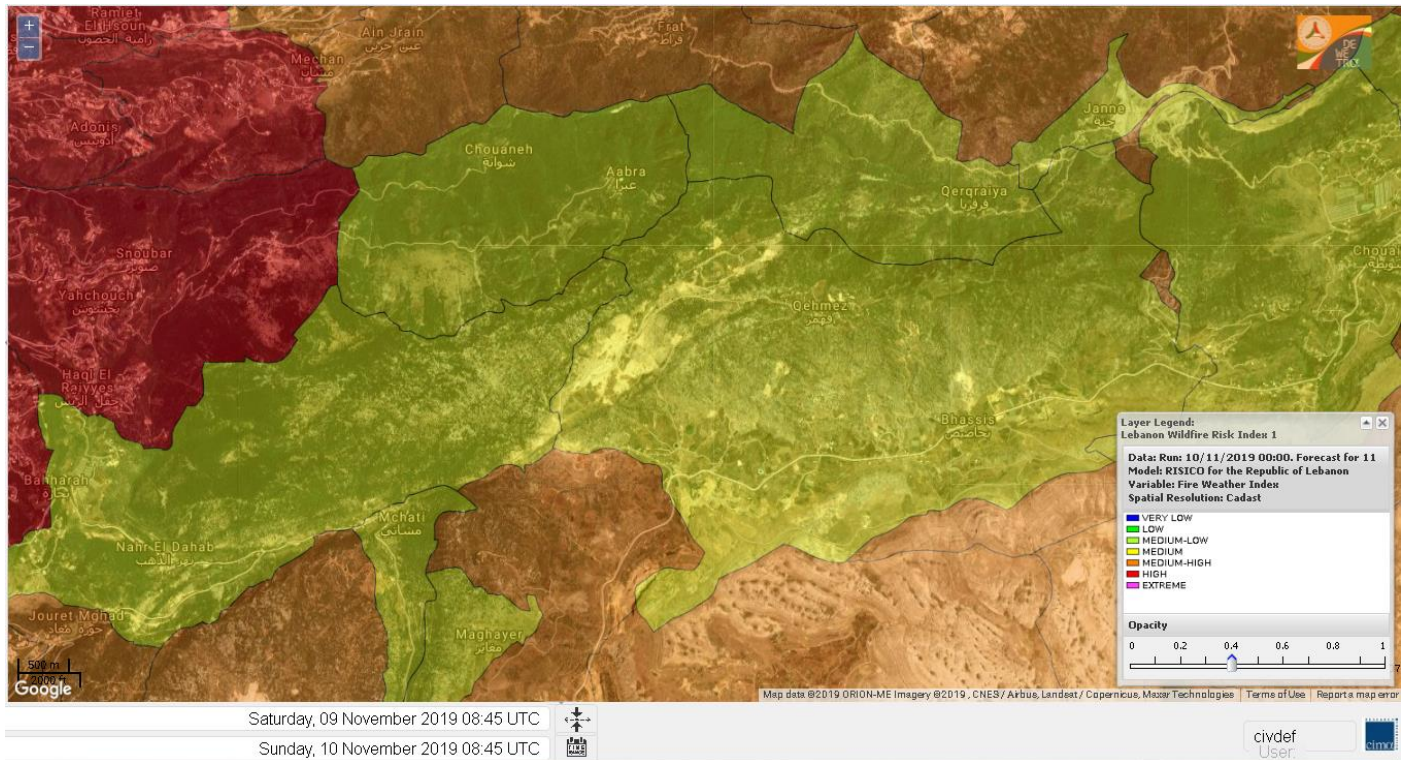

Jabal Moussa Reserve Forecast for 12 November 2019

Beirut, Beirut Governorate, Lebanon 10-Day Weather Forecast

30° ACHRAFIEH,RIZK STATION | CHANGE

TODAY HOURLY 10-DAY CALENDAR HISTORY WUNDERMAP

Customize

Nord