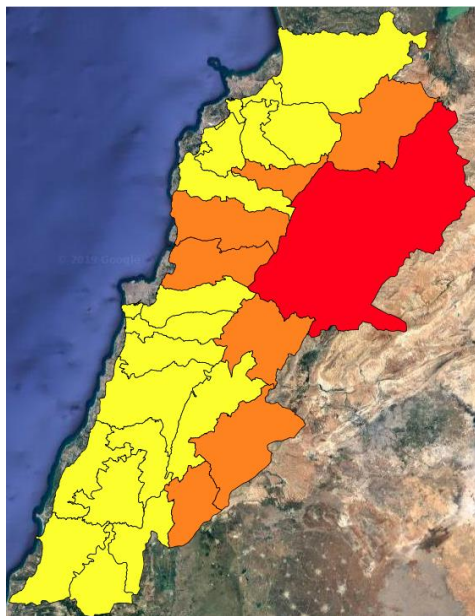

Beirut, 10 October 2019

FIRE RISK INDEX

9 October 2019

10 October 2019

11 October 2019

12 October 2019

Layer Legend:
Lebanon Wildfire Risk Index 1

Data: Run: 10/10/2019 00:00. Forecast for 10
Model: RISICO for the Republic of Lebanon
Variable: Fire Weather Index
Spatial Resolution: Caza