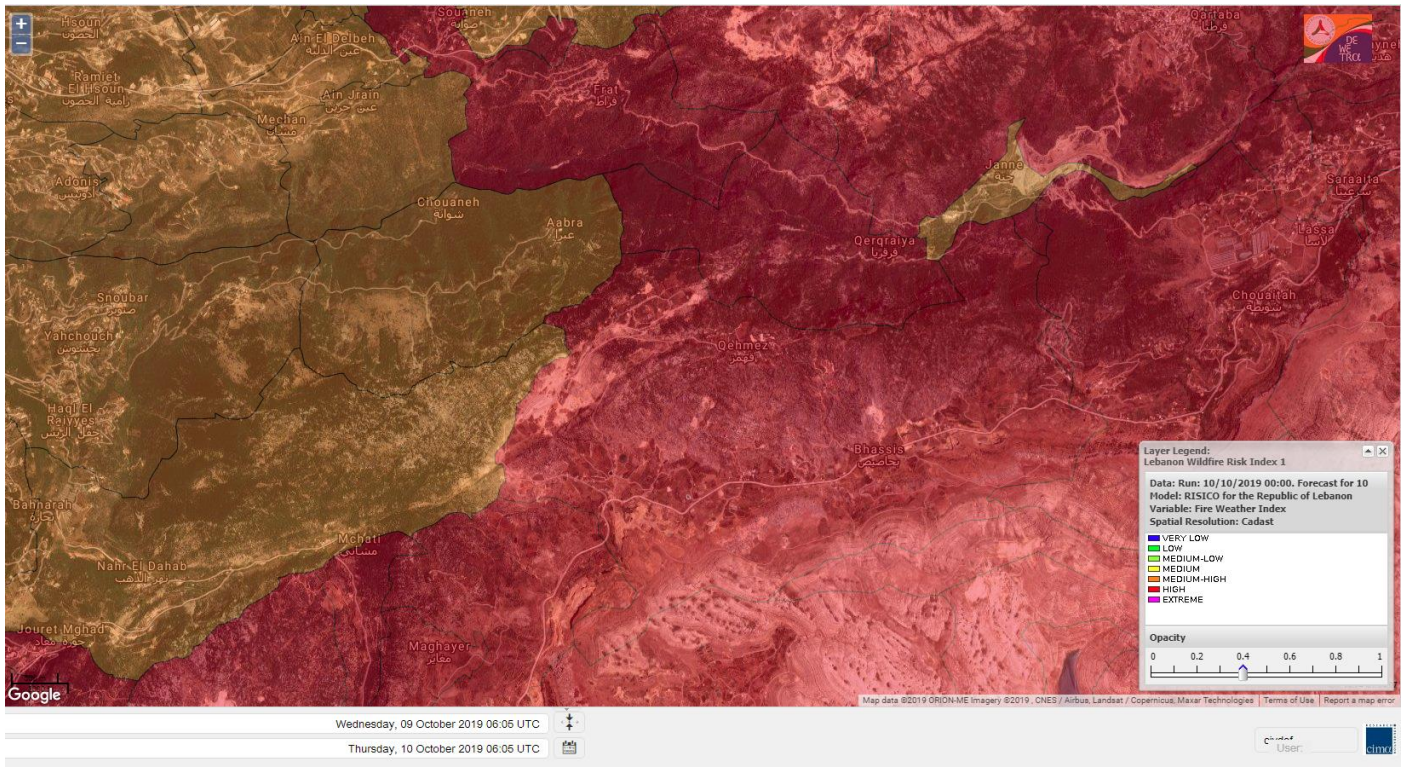

Jabal Moussa Reserve Forecast for 10 October 2019