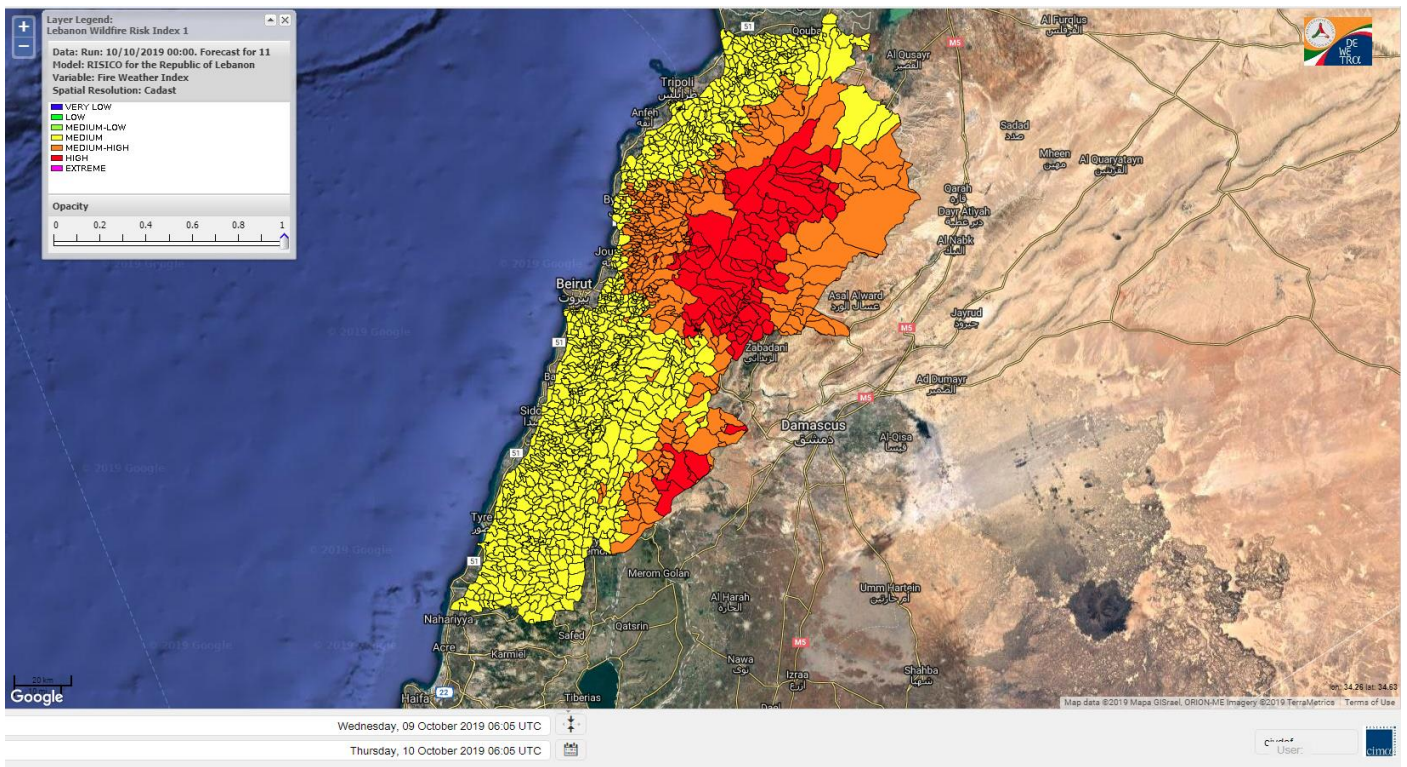

Lebanon for 11 October 2019