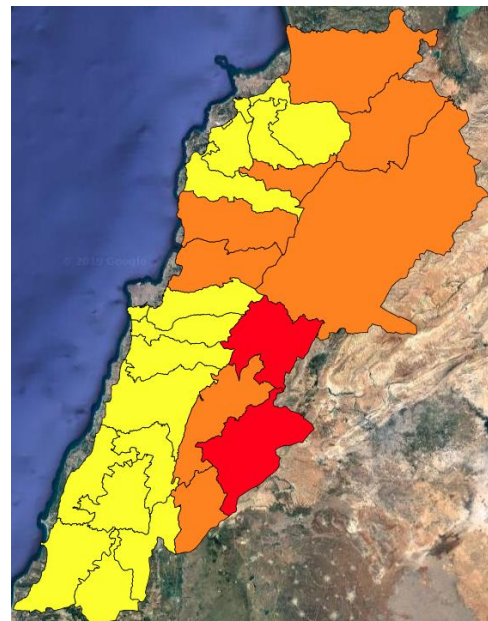

Beirut, 10 October 2019

FIRE RISK INDEX

9 October 2019

10 October 2019

11 October 2019

12 October 2019

Layer Legend:
Lebanon Wildfire Risk Index 1

Data: Run: 10/10/2019 00:00. Forecast for 10
Model: RISICO for the Republic of Lebanon
Variable: Fire Weather Index
Spatial Resolution: Caza