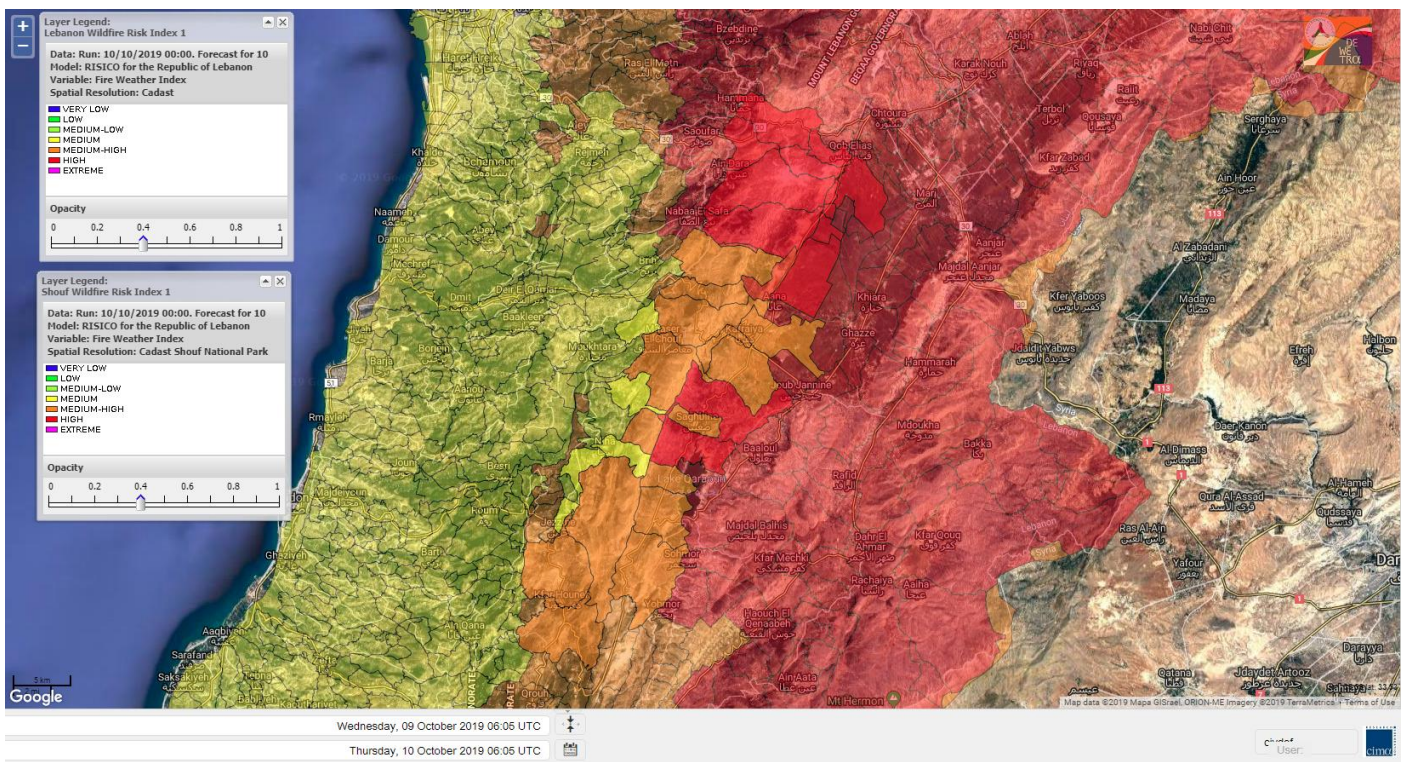

- VERY LOW
- LOW
- MEDIUM-LOW
- MEDIUM
- MEDIUM-HIGH
- HIGH
- EXTREME

Lebanon for 10 October 2019

Lebanon for 11 October 2019

Lebanon for 12 October 2019

Shouf Biosphere Reserve Forecast for 10 October 2019