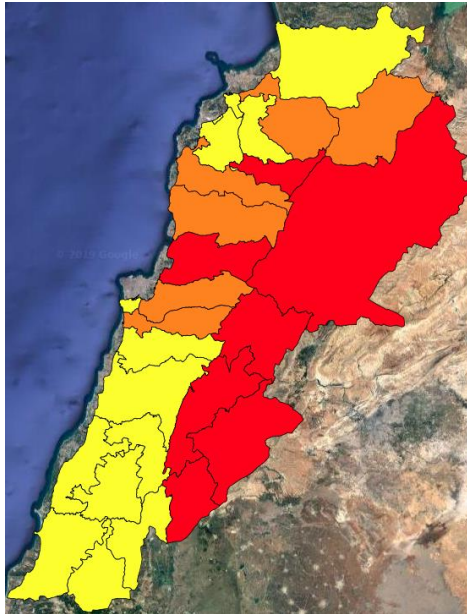

FIRE RISK INDEX

9 October 2019