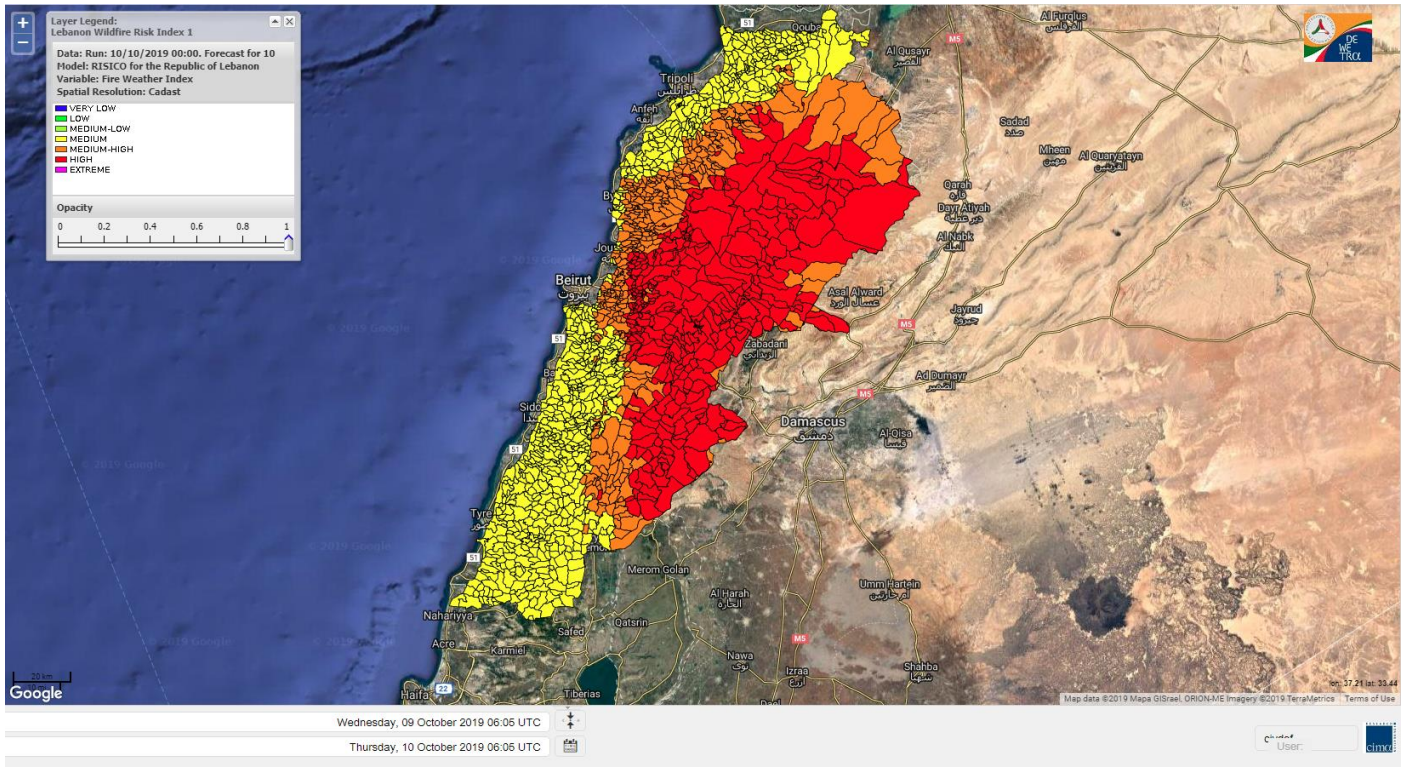

Lebanon for 10 October 2019