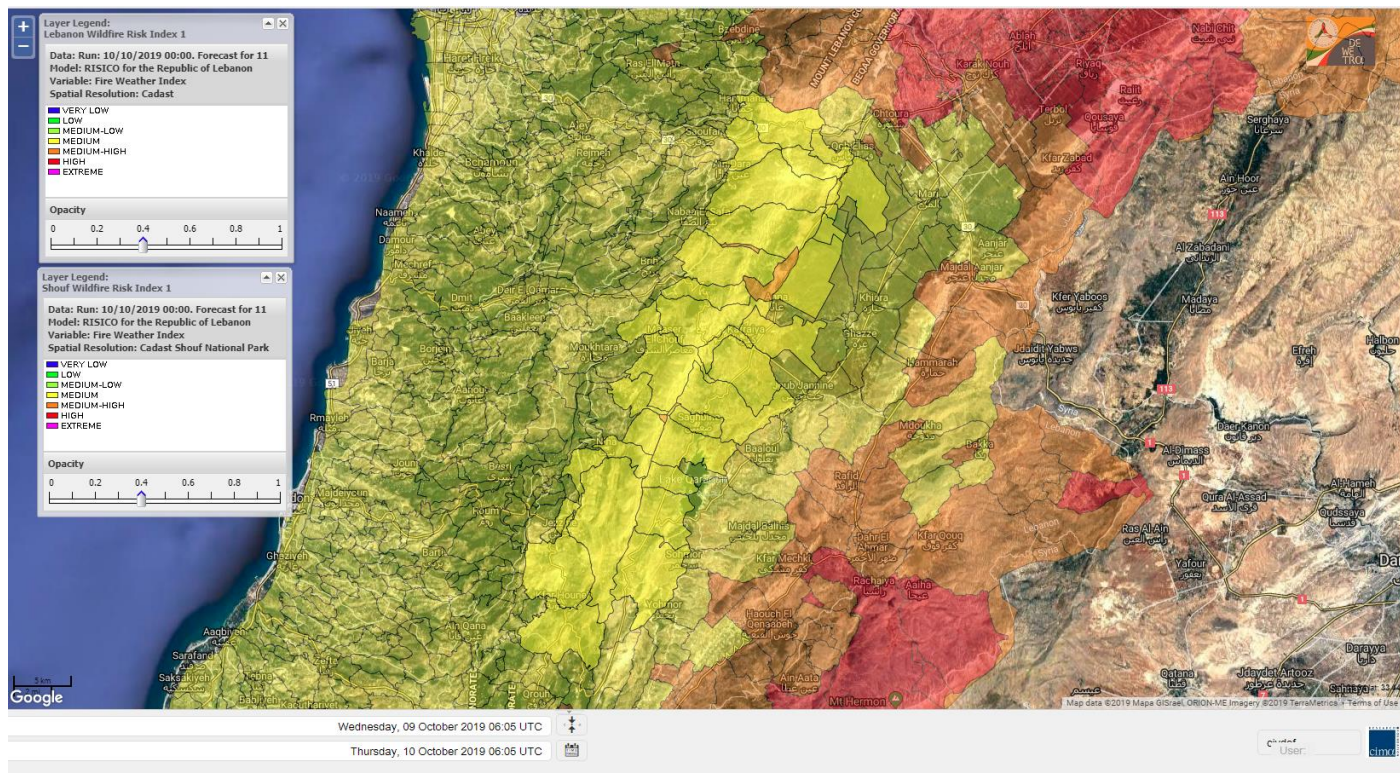

Shouf Biosphere Reserve Forecast for 11 October 2019