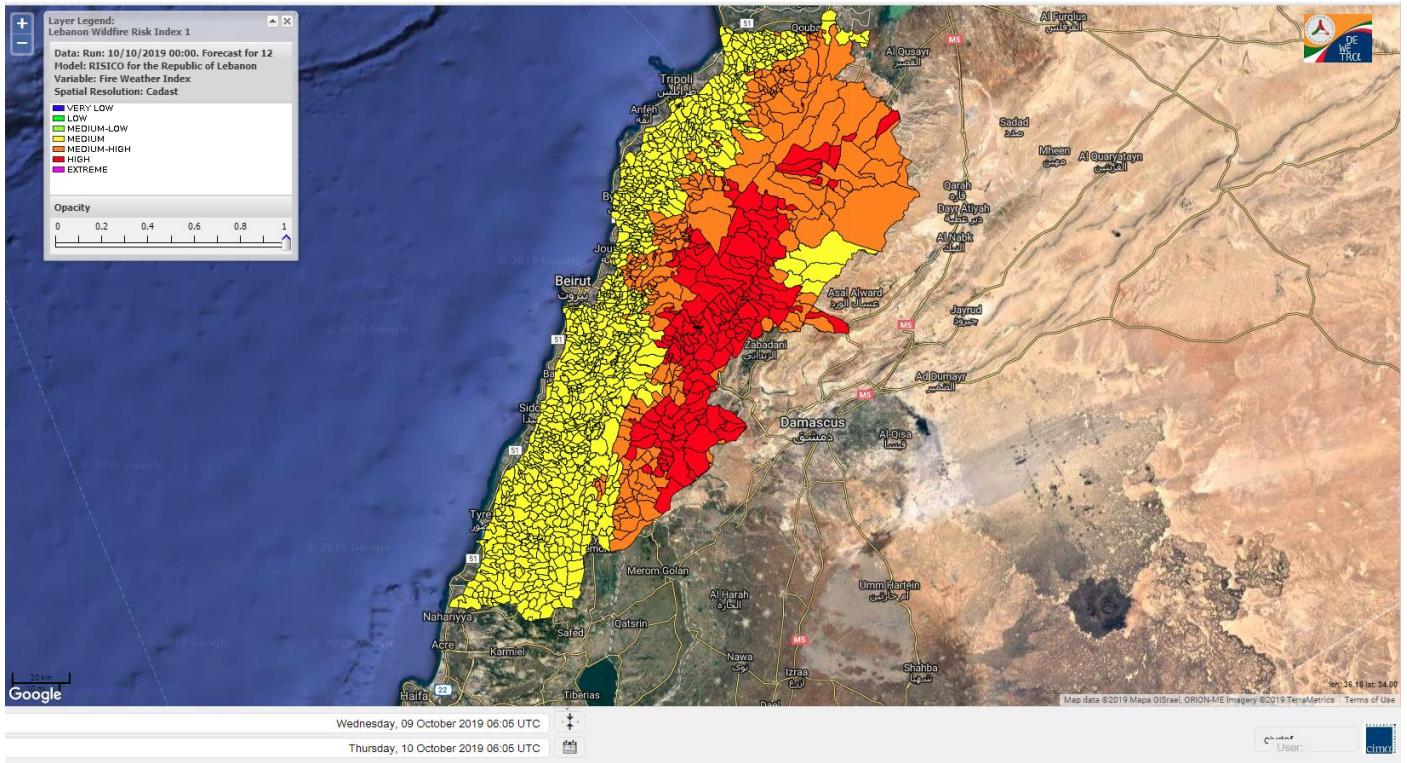

- VERY LOW
- LOW
- MEDIUM-LOW
- MEDIUM
- MEDIUM-HIGH
- HIGH
- EXTREME

Lebanon for 10 October 2019

Lebanon for 11 October 2019

Lebanon for 12 October 2019

Shouf Biosphere Reserve Forecast for 10 October 2019