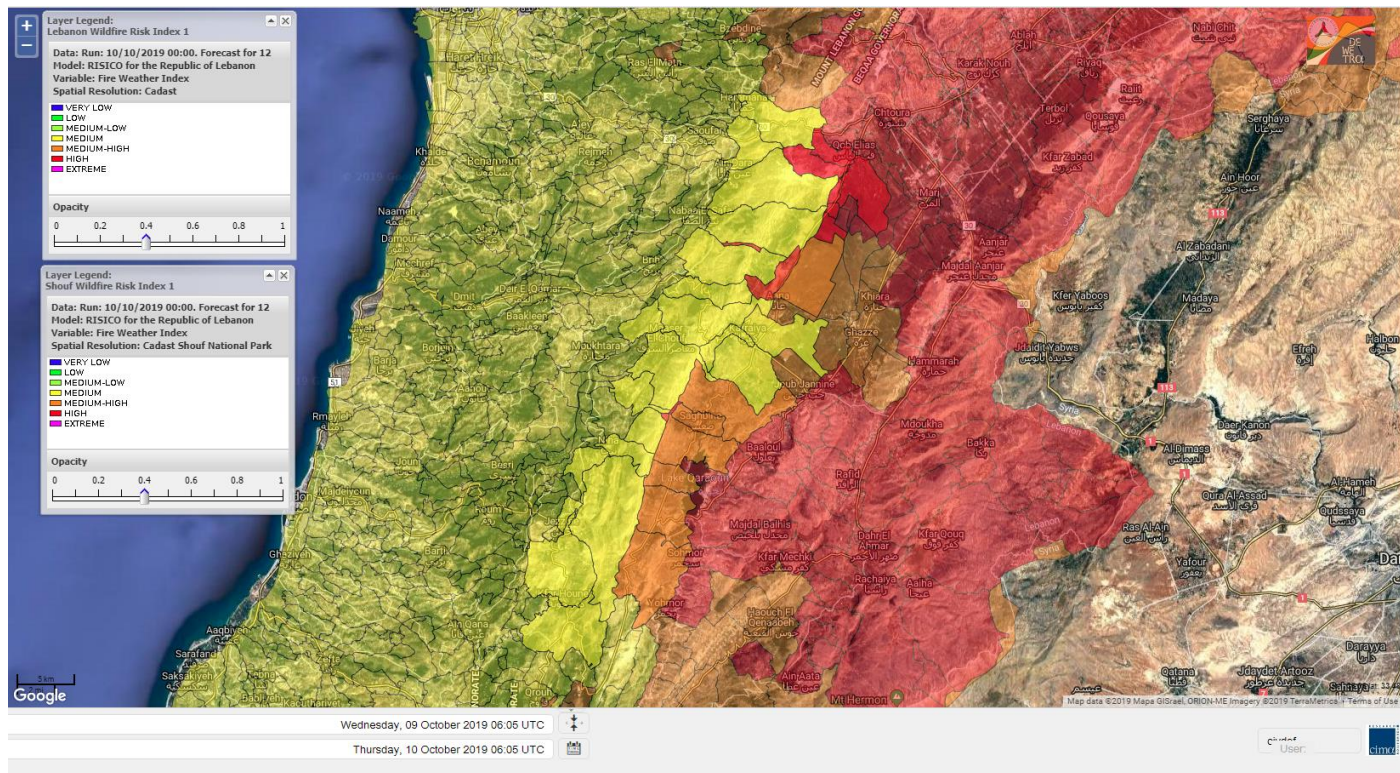

Shouf Biosphere Reserve Forecast for 12 October 2019