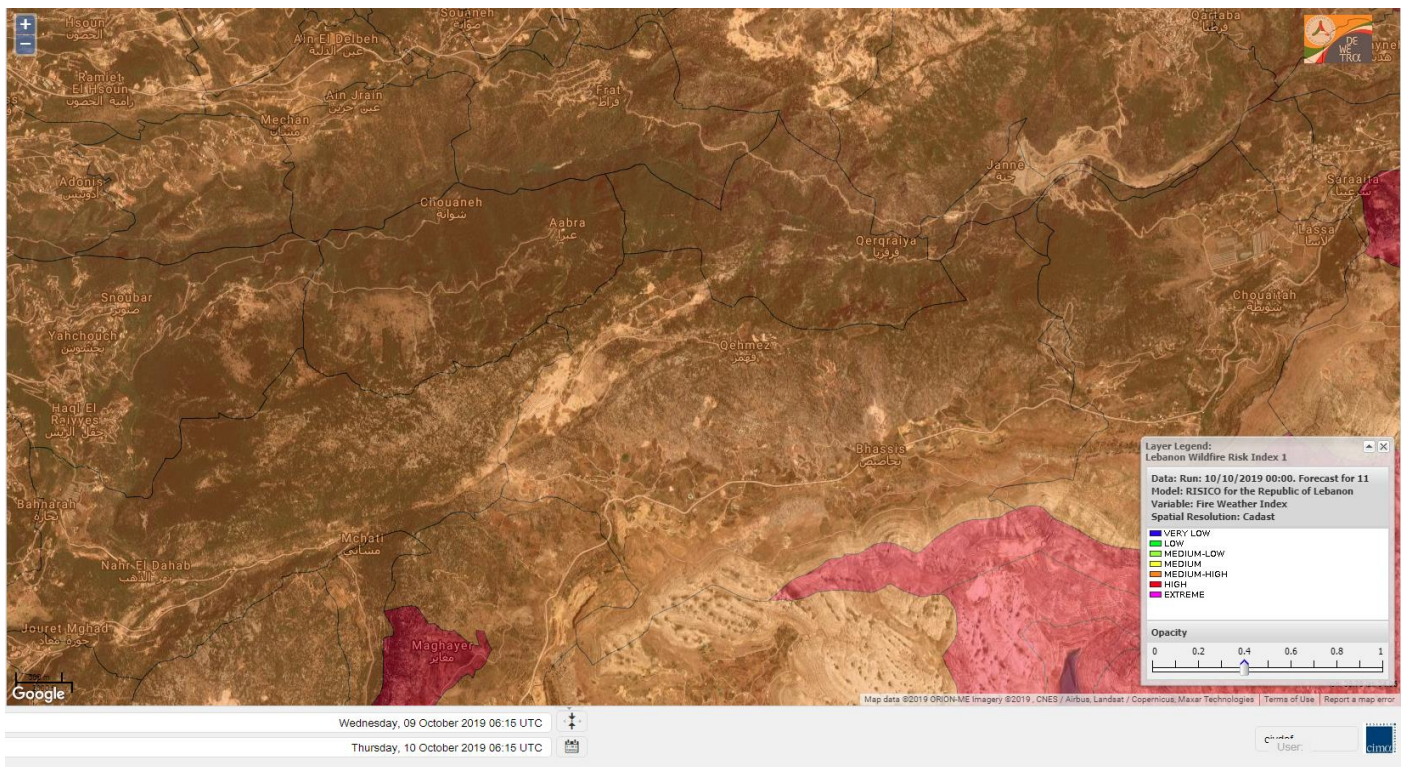

Jabal Moussa Reserve Forecast for 12 October 2019

Beirut, Beirut Governorate, Lebanon

24° ACHRAFIEH, RIZK STATION | CHANGE

TODAY HOURLY 10-DAY CALENDAR HISTORY WUNDERMAP

Nord

Koura

Municipality	10-Oct	11-Oct	12-Oct	Municipality	10-Oct	11-Oct	12-Oct	Municipality	10-Oct	11-Oct	12-Oct
Aaba	M	M	M	Afsaddiq	M	M	M	Ain Ekrine	M	M	M
Amioun	M	M	M	Anfeh	M	M	M	Badbhoun	M	M	M
Barghoun	M	M	M	Barsa	M	M	M	Batroumine	M	M	M
Bdebba	M	M	M	Bechmizine	M	M	M	Bednayet El-Koura	M	M	M
Bhabbouch El-Koura	MH	M	M	Bkeftine	M	M	M	Bnehran	MH	M	M
Bqaiia El-Koura	M	M	M	Bsarma	M	M	M	Btaaboura	M	M	M
Bttram	M	M	M	Btouratij	M	M	M	Bziza	M	M	M
Dar Beechtar	M	M	M	Dar Chmezzine	M	M	M	Deddeh	M	M	M
Deir El-Balamand	M	M	M	Fih	M	M	M	Hraiche	M	M	M
Ijdaabrine	M	M	M	Kaftoun	M	M	M	Kefraya El-Koura	M	M	M
Kfarakka	M	M	M	Kfarhata	M	M	M	Kfarhazir	M	M	M
Kfarkahel	M	M	M	Kfarsaroun	M	M	M	Kosba	M	M	M
Mejdel el-Koura	MH	M	M	Nakhle	M	M	M	Qalhat	M	M	M
Ras Masqa	M	M	M	Rechdibbine	MH	M	M	Zakroun	M	M	M
Zgharta El-Mtaouile	MH	M	M								