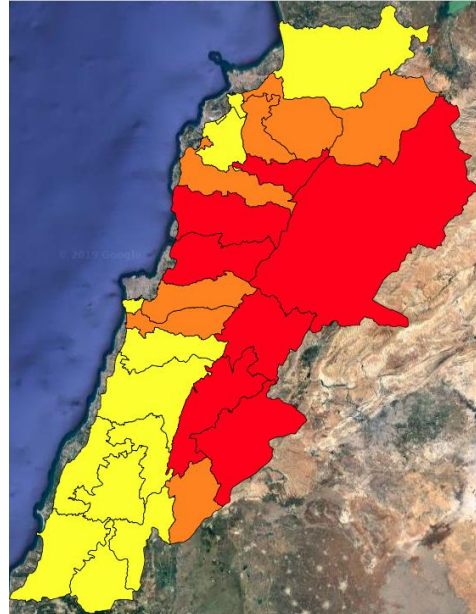

10 October 2019