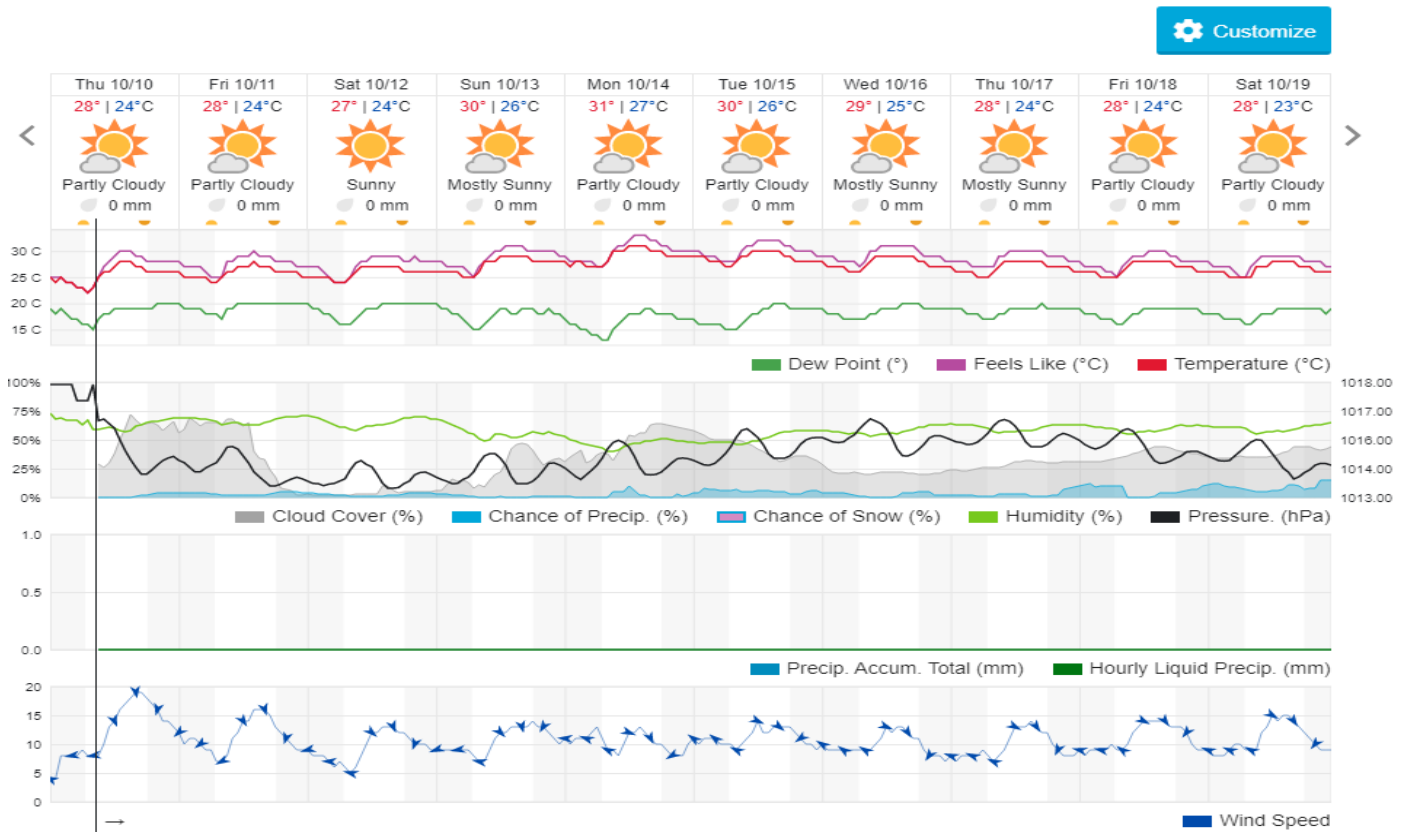

Beirut, Beirut Governorate, Lebanon

24° ACHRAFIEH, RIZK STATION | CHANGE

TODAY HOURLY 10-DAY CALENDAR HISTORY WUNDERMAP