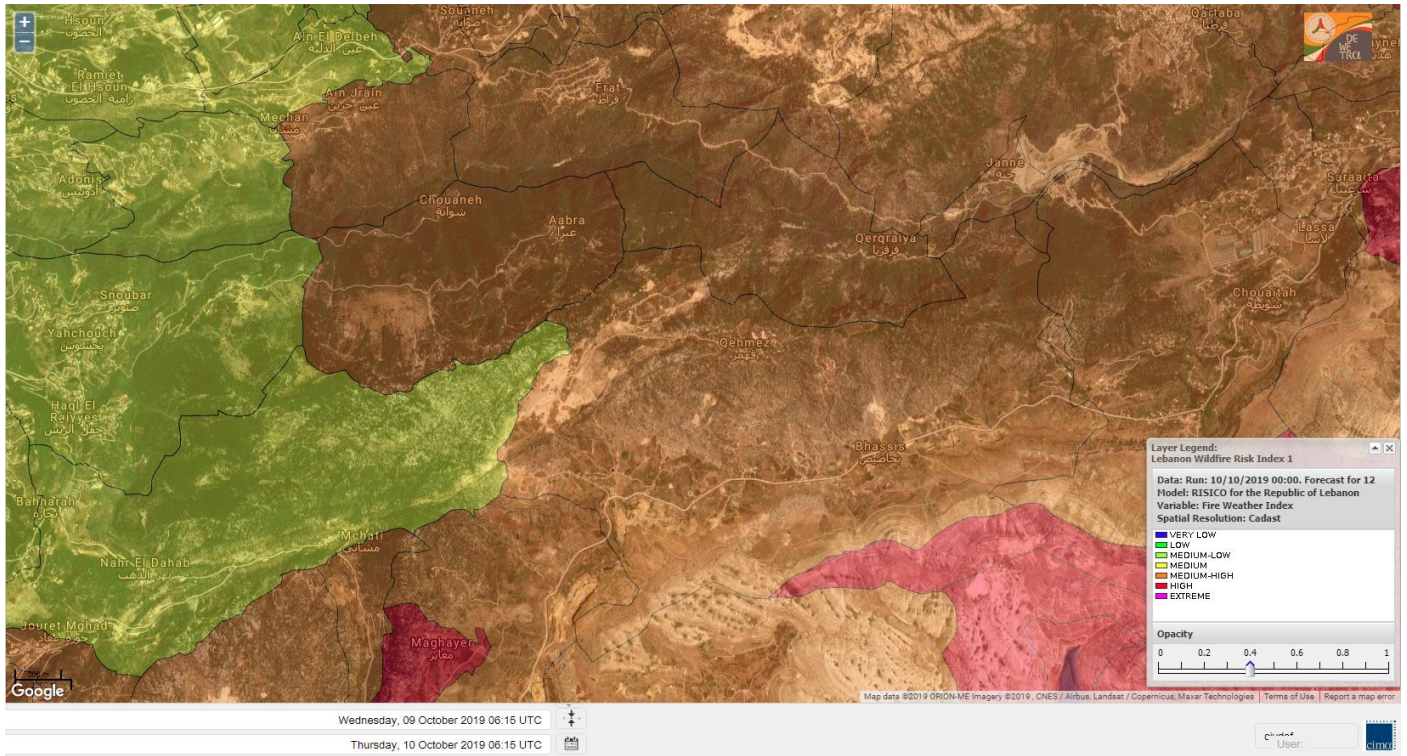

Jabal Moussa Reserve Forecast for 12 October 2019

Beirut, Beirut Governorate, Lebanon

24° ACHRAFIEH, RIZK STATION | CHANGE

TODAY HOURLY 10-DAY CALENDAR HISTORY WUNDERMAP

Nord

Koura

Municipality	10-Oct	11-Oct	12-Oct	Municipality	10-Oct	11-Oct	12-Oct	Municipality	10-Oct	11-Oct	12-Oct
Aaba	M	M	M	Afsaddiq	M	M	M	Ain Ekrine	M	M	M
Amioun	M	M	M	Anfeh	M	M	M	Badbhoun	M	M	M
Barghoun	M	M	M	Barsa	M	M	M	Batroumine	M	M	M
Bdebba	M	M	M	Bechmizine	M	M	M	Bednayet El-Koura	M	M	M
Bhabbouch El-Koura	MH	M	M	Bkeftine	M	M	M	Bnehran	MH	M	M
Bqaiia El-Koura	M	M	M	Bsarma	M	M	M	Btaaboura	M	M	M
Bttram	M	M	M	Btouratij	M	M	M	Bziza	M	M	M
Dar Beechtar	M	M	M	Dar Chmezzine	M	M	M	Deddeh	M	M	M
Deir El-Balamand	M	M	M	Fih	M	M	M	Hraiche	M	M	M
Ijdaabrine	M	M	M	Kaftoun	M	M	M	Kefraya El-Koura	M	M	M
Kfarakka	M	M	M	Kfarhata	M	M	M	Kfarhazir	M	M	M
Kfarkahel	M	M	M	Kfarsaroun	M	M	M	Kosba	M	M	M
Mejdel el-Koura	MH	M	M	Nakhle	M	M	M	Qalhat	M	M	M
Ras Masqa	M	M	M	Rechdibbine	MH	M	M	Zakroun	M	M	M
Zgharta El-Mtaouile	MH	M	M								