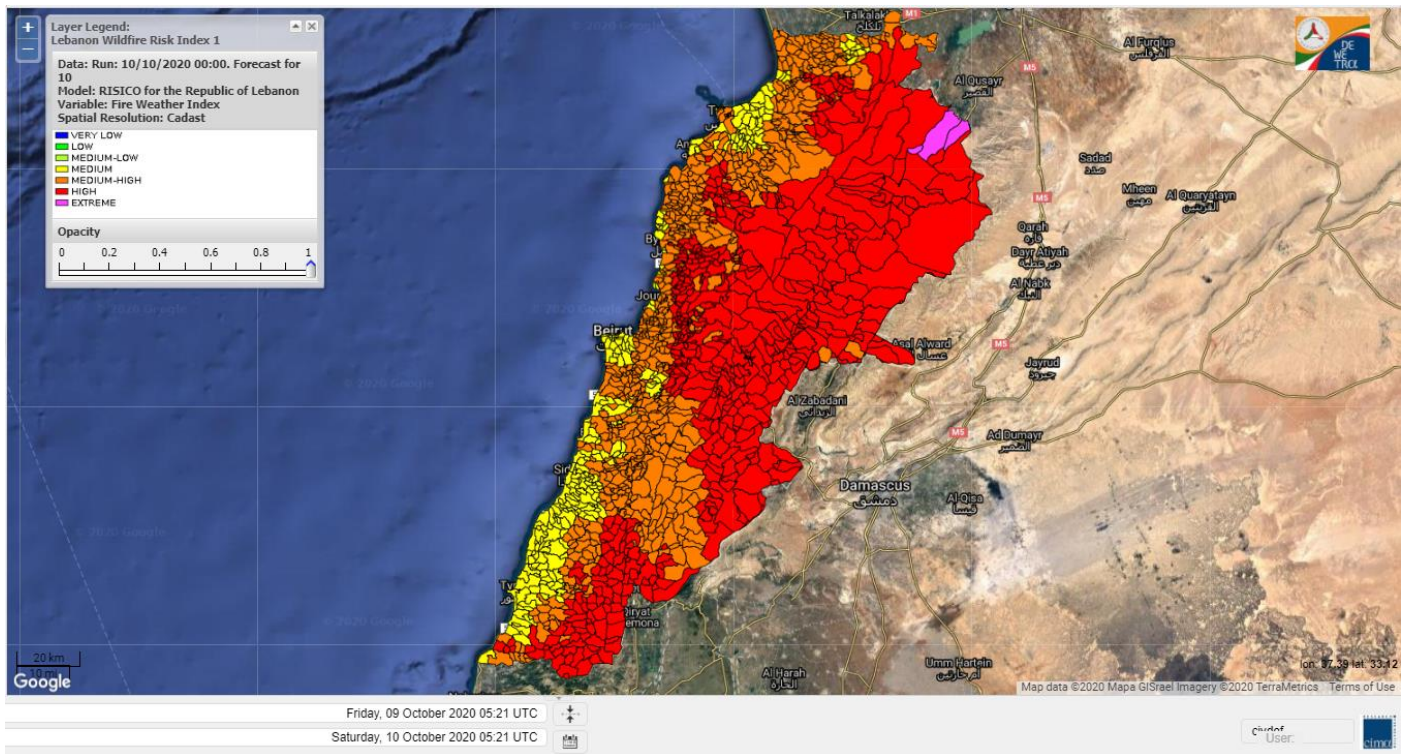

Lebanon for 10 October 2020