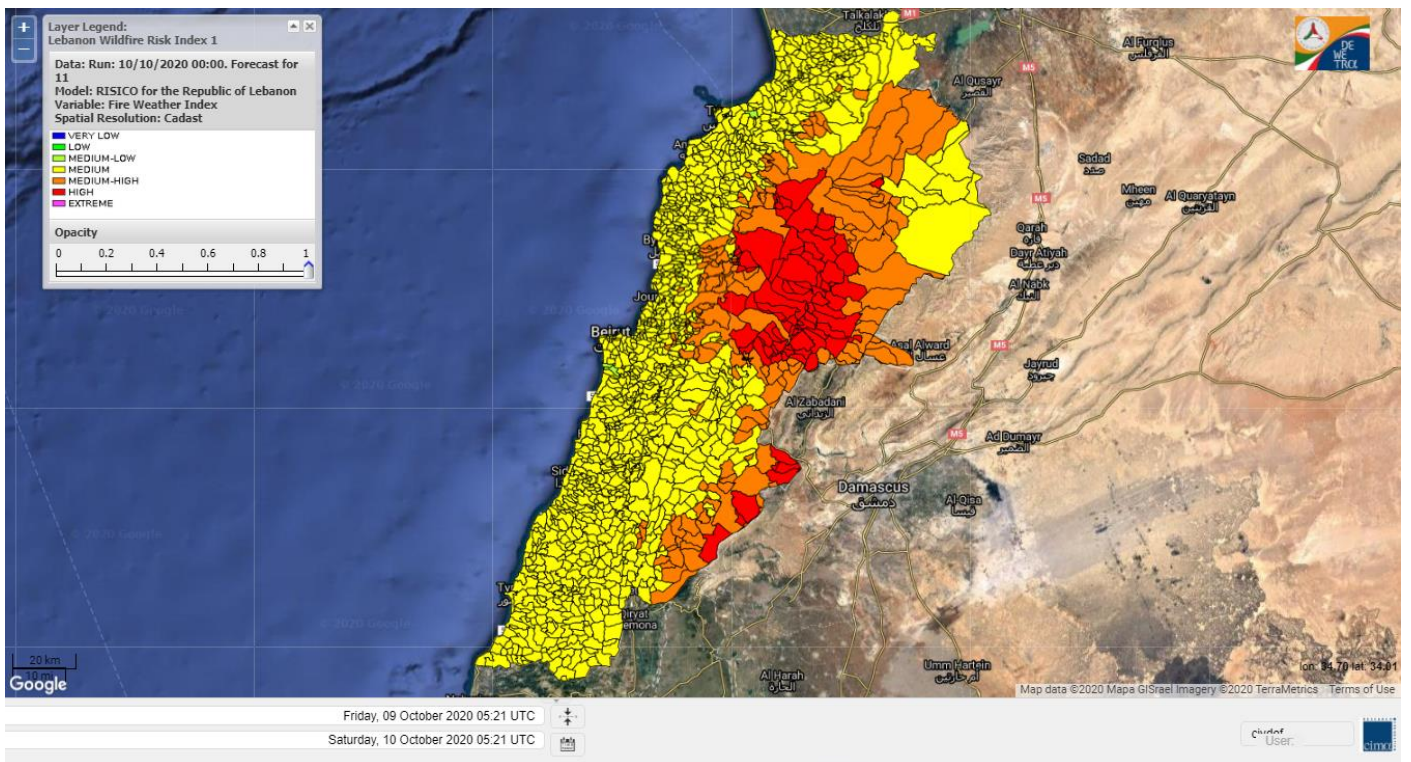

Lebanon for 11 October 2020