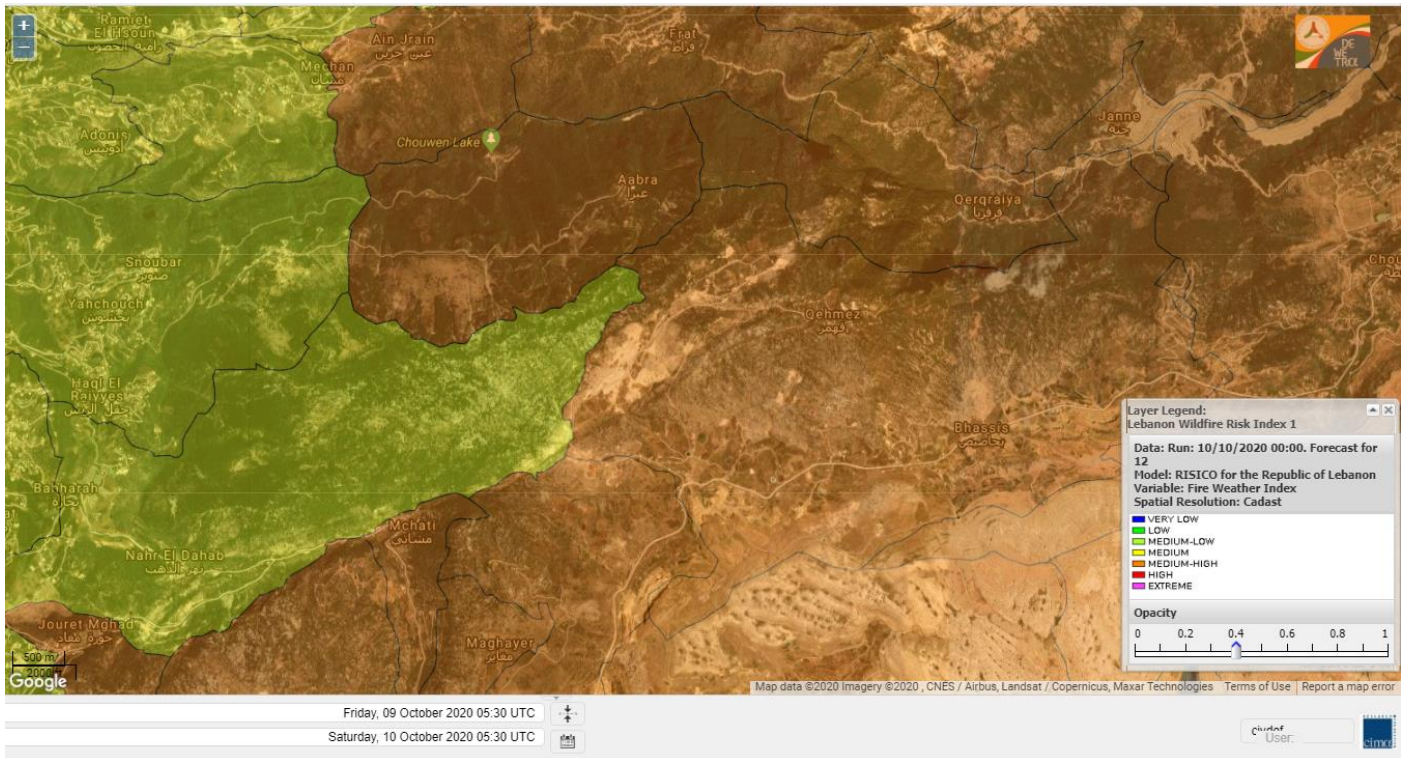

Jabal Moussa Reserve Forecast for 12 October 2020

Beirut, Beirut, Lebanon 10-Day Weather Forecast

28° ACHRAFIEH,RIZK STATION | CHANGE

TODAY HOURLY 10-DAY CALENDAR HISTORY WUNDERMAP

Customize

Nord

Koura

Municipality	10-Oct	11-Oct	12-Oct	Municipality	10-Oct	11-Oct	12-Oct	Municipality	10-Oct	11-Oct	12-Oct
Aaba	MH	M	M	Afsaddiq	MH	M	M	Ain Ekrine	MH	M	M
Amioun	MH	M	M	Anfeh	M	M	M	Badbhoun	MH	M	M
Barghoun	MH	M	M	Barsa	MH	M	M	Batroumine	M	M	M
Bdebba	MH	M	M	Bechmizzine	MH	M	M	Bednayel El-Koura	MH	M	M
Bhabbouch El-Koura	MH	M	M	Bkeftine	M	M	M	Bnehran	MH	M	M
Bqaiia El-Koura	M	M	M	Bsarma	MH	M	M	Btaaboura	MH	M	M
Bttram	MH	M	M	Btouratij	M	M	M	Bziza	MH	M	M
Dar Beechtar	H	M	M	Dar Chmezzine	MH	M	M	Deddeh	MH	M	M
Deir El-Balamand	MH	M	M	Fih	MH	M	M	Hraiche	M	M	M
Ijdaabrine	MH	M	M	Kaftoun	MH	M	M	Kefraya El-Koura	MH	M	M
Kfarakka	MH	M	M	Kfarhata	MH	M	M	Kfarhazir	MH	M	M
Kfarkahel	MH	M	M	Kfarsaroun	MH	M	M	Kosba	MH	M	M
Mejdel el-Koura	H	M	M	Nakhle	MH	M	M	Qalhat	MH	M	M
Ras Masqa	M	M	M	Rechdibbine	MH	M	M	Zakroun	M	M	M
Zgharta El-Mtaouile	MH	M	M								