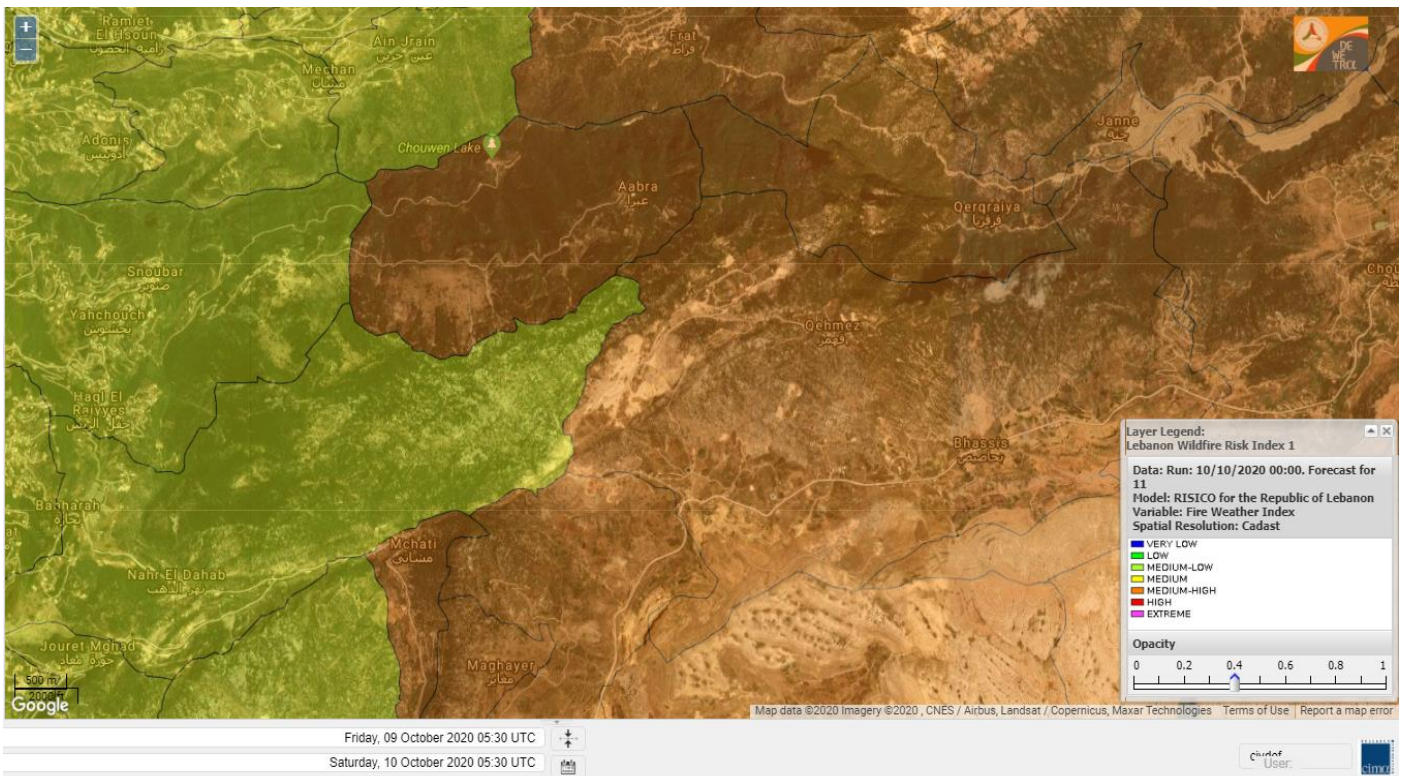

Jabal Moussa Reserve Forecast for 12 October 2020

Beirut, Beirut, Lebanon 10-Day Weather Forecast

28° ACHRAFIEH,RIZK STATION | CHANGE

TODAY HOURLY 10-DAY CALENDAR HISTORY WUNDERMAP

Customize

Nord

Koura

Municipality	10-Oct	11-Oct	12-Oct	Municipality	10-Oct	11-Oct	12-Oct	Municipality	10-Oct	11-Oct	12-Oct
Aaba	MH	M	M	Afsaddiq	MH	M	M	Ain Ekrine	MH	M	M
Amioun	MH	M	M	Anfeh	M	M	M	Badbhoun	MH	M	M
Barghoun	MH	M	M	Barsa	MH	M	M	Batroumine	M	M	M
Bdebba	MH	M	M	Bechmizzine	MH	M	M	Bednayel El-Koura	MH	M	M
Bhabbouch El-Koura	MH	M	M	Bkeftine	M	M	M	Bnehran	MH	M	M
Bqaiia El-Koura	M	M	M	Bsarma	MH	M	M	Btaaboura	MH	M	M
Bttram	MH	M	M	Btouratij	M	M	M	Bziza	MH	M	M
Dar Beechtar	H	M	M	Dar Chmezzine	MH	M	M	Deddeh	MH	M	M
Deir El-Balamand	MH	M	M	Fih	MH	M	M	Hraiche	M	M	M
Ijdaabrine	MH	M	M	Kaftoun	MH	M	M	Kefraya El-Koura	MH	M	M
Kfarakka	MH	M	M	Kfarhata	MH	M	M	Kfarhazir	MH	M	M
Kfarkahel	MH	M	M	Kfarsaroun	MH	M	M	Kosba	MH	M	M
Mejdel el-Koura	H	M	M	Nakhle	MH	M	M	Qalhat	MH	M	M
Ras Masqa	M	M	M	Rechdibbine	MH	M	M	Zakroun	M	M	M
Zgharta El-Mtaouile	MH	M	M								