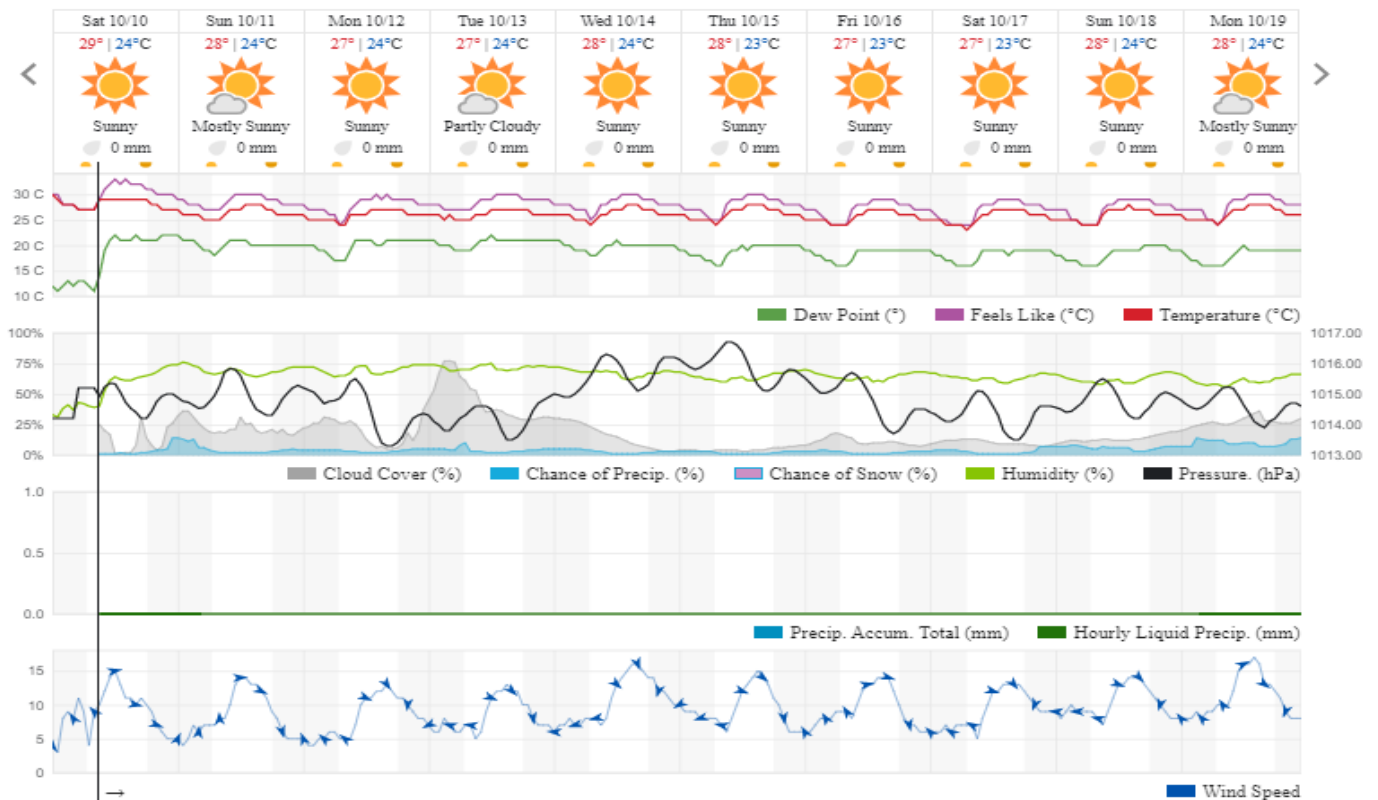

Jabal Moussa Reserve Forecast for 12 October 2020

Beirut, Beirut, Lebanon 10-Day Weather Forecast

28° ACHRAFIEH,RIZK STATION | CHANGE

TODAY HOURLY 10-DAY CALENDAR HISTORY WUNDERMAP

Customize

Nord

Koura

Municipality	10-Oct	11-Oct	12-Oct	Municipality	10-Oct	11-Oct	12-Oct	Municipality	10-Oct	11-Oct	12-Oct
Aaba	MH	M	M	Afsaddiq	MH	M	M	Ain Ekrine	MH	M	M
Amioun	MH	M	M	Anfeh	M	M	M	Badbhoun	MH	M	M
Barghoun	MH	M	M	Barsa	MH	M	M	Batroumine	M	M	M
Bdebba	MH	M	M	Bechmizzine	MH	M	M	Bednayel El-Koura	MH	M	M
Bhabbouch El-Koura	MH	M	M	Bkeftine	M	M	M	Bnehran	MH	M	M
Bqaiia El-Koura	M	M	M	Bsarma	MH	M	M	Btaaboura	MH	M	M
Bttram	MH	M	M	Btouratij	M	M	M	Bziza	MH	M	M
Dar Beechtar	H	M	M	Dar Chmezzine	MH	M	M	Deddeh	MH	M	M
Deir El-Balamand	MH	M	M	Fih	MH	M	M	Hraiche	M	M	M
Ijdaabrine	MH	M	M	Kaftoun	MH	M	M	Kefraya El-Koura	MH	M	M
Kfarakka	MH	M	M	Kfarhata	MH	M	M	Kfarhazir	MH	M	M
Kfarkahel	MH	M	M	Kfarsaroun	MH	M	M	Kosba	MH	M	M
Mejdel el-Koura	H	M	M	Nakhle	MH	M	M	Qalhat	MH	M	M
Ras Masqa	M	M	M	Rechdibbine	MH	M	M	Zakroun	M	M	M
Zgharta El-Mtaouile	MH	M	M								