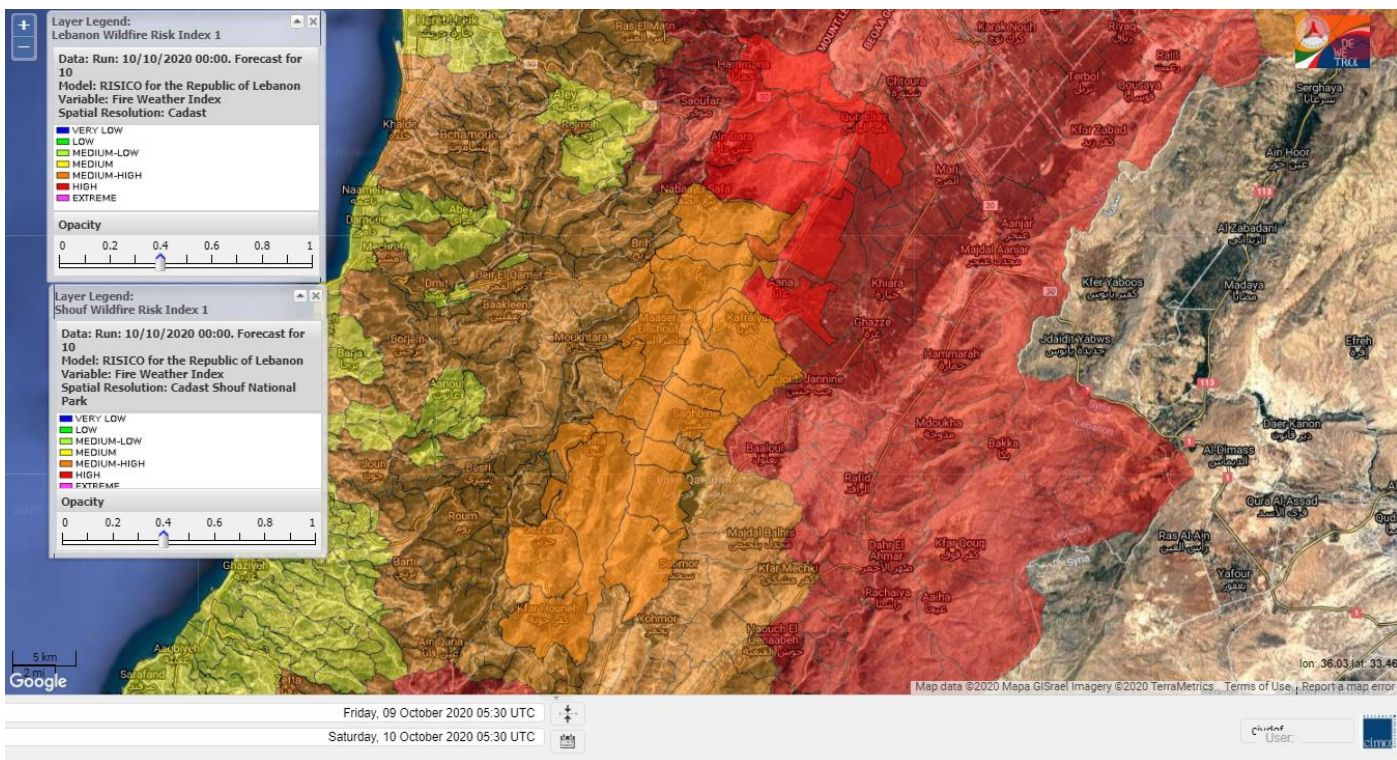

- VERY LOW
- LOW
- MEDIUM-LOW
- MEDIUM
- MEDIUM-HIGH
- HIGH
- EXTREME

Lebanon for 10 October 2020

Lebanon for 11 October 2020

Lebanon for 12 October 2020

Shouf Biosphere Reserve Forecast for 10 October 2020