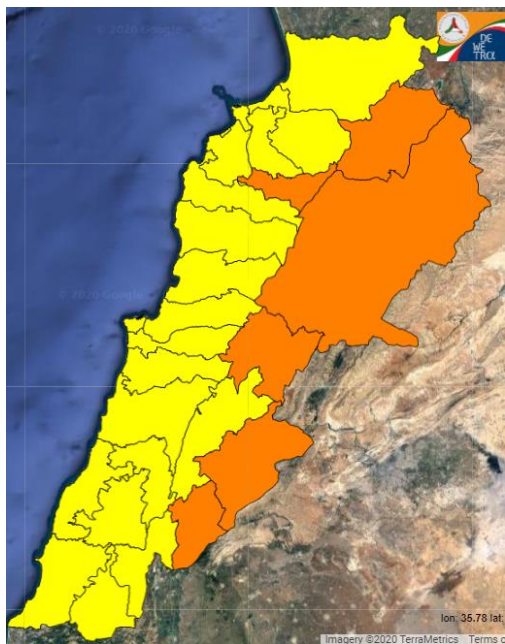

Beirut, 10 October 2020

FIRE RISK INDEX

9 October 2020

10 October 2020

11 October 2020

12 October 2020

Layer Legend:
Lebanon Wildfire Risk Index 1

Data: Run: 10/10/2020 00:00. Forecast for 10
Model: RISICO for the Republic of Lebanon
Variable: Fire Weather Index
Spatial Resolution: Caza