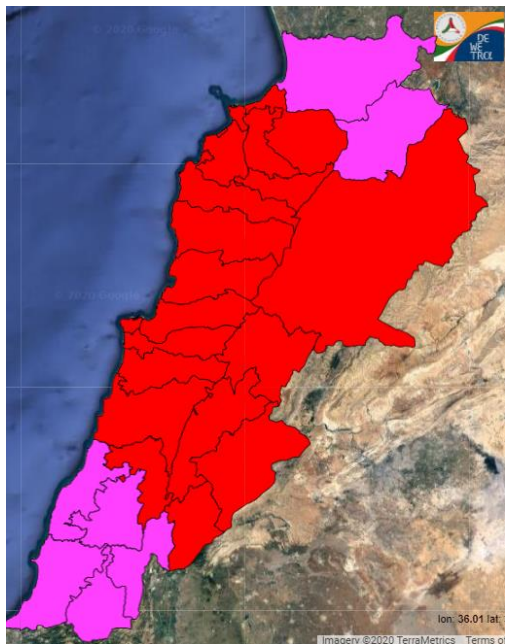

FIRE RISK INDEX

9 October 2020