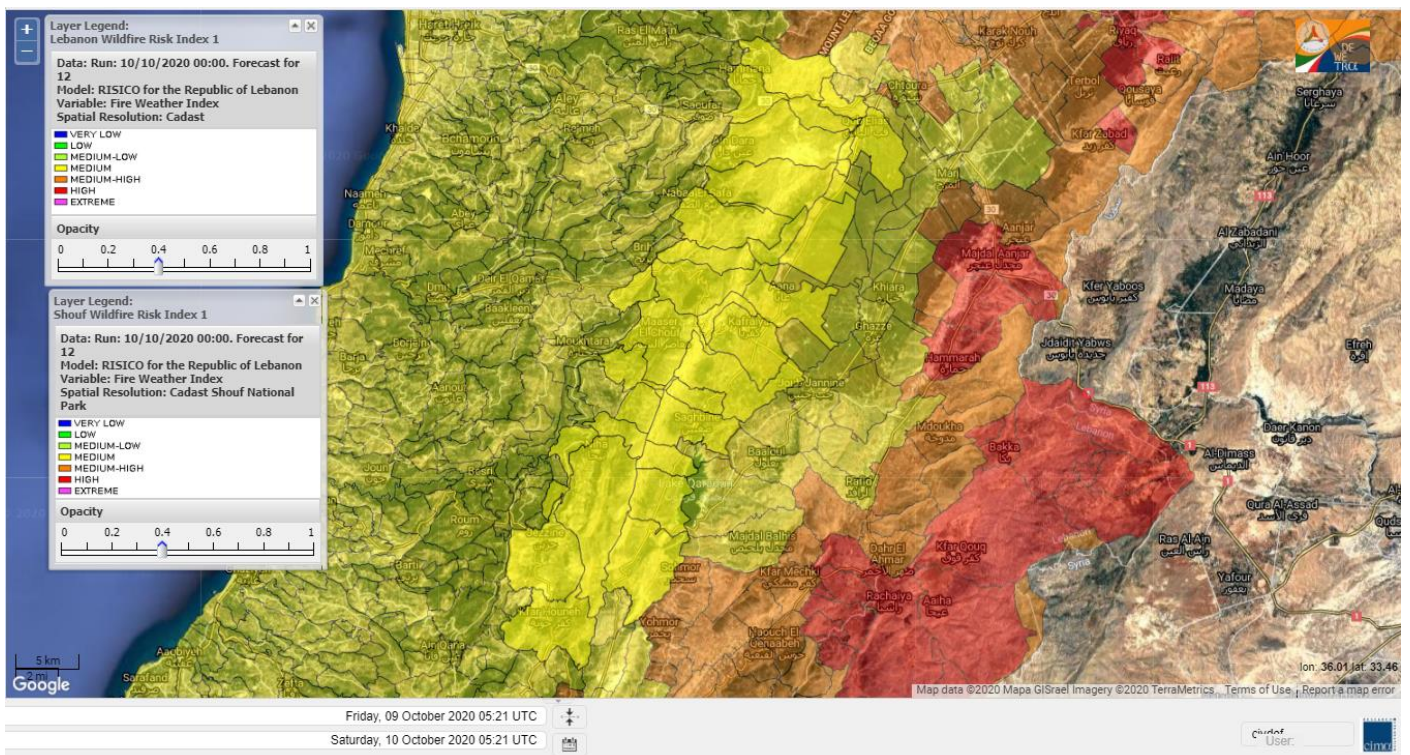

Shouf Biosphere Reserve Forecast for 12 October 2020