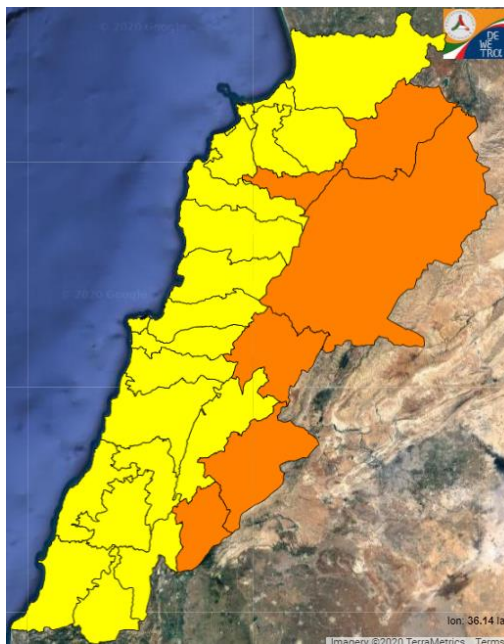

Beirut, 10 October 2020

FIRE RISK INDEX

9 October 2020

10 October 2020

11 October 2020

12 October 2020

Layer Legend:
Lebanon Wildfire Risk Index 1

Data: Run: 10/10/2020 00:00. Forecast for 10
Model: RISICO for the Republic of Lebanon
Variable: Fire Weather Index
Spatial Resolution: Caza