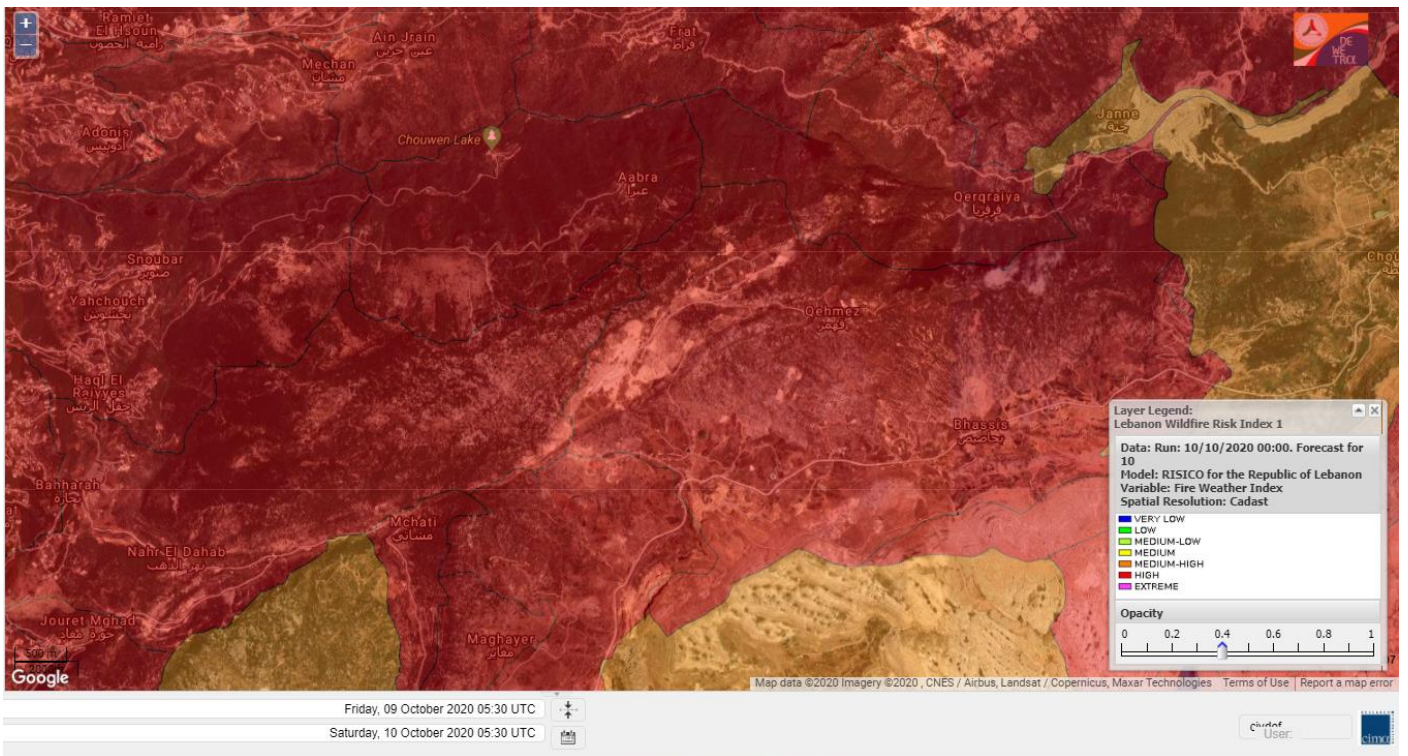

Jabal Moussa Reserve Forecast for 10 October 2020