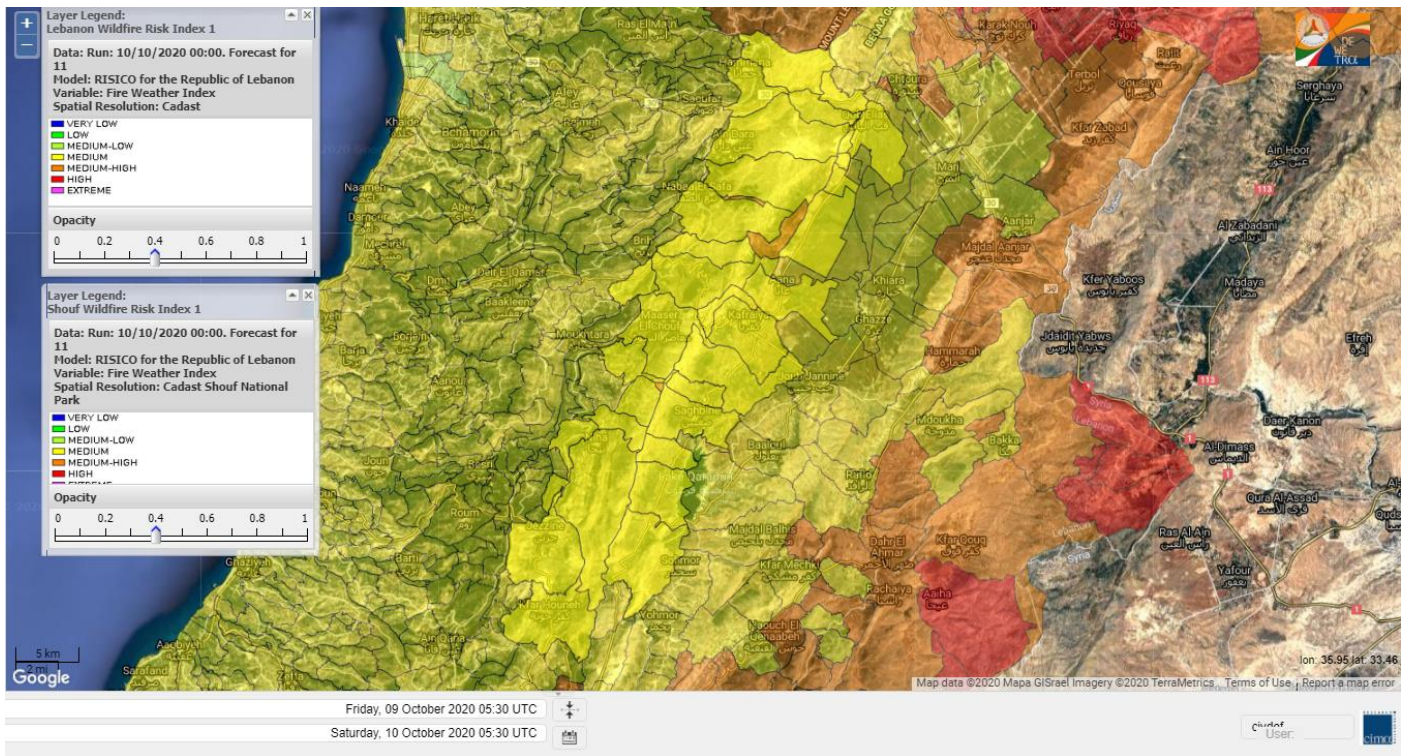

Shouf Biosphere Reserve Forecast for 11 October 2020