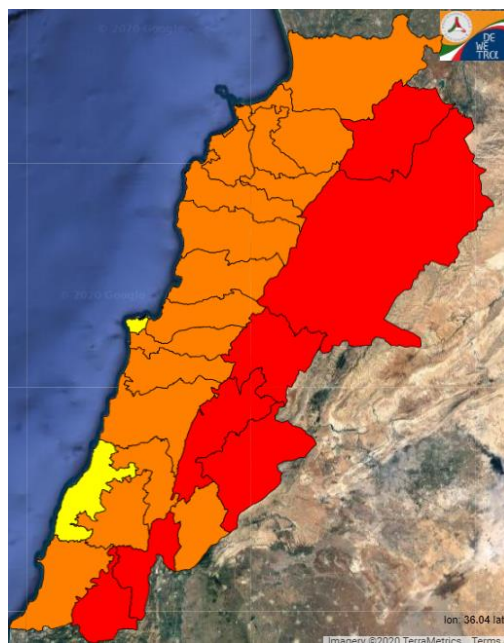

10 October 2020