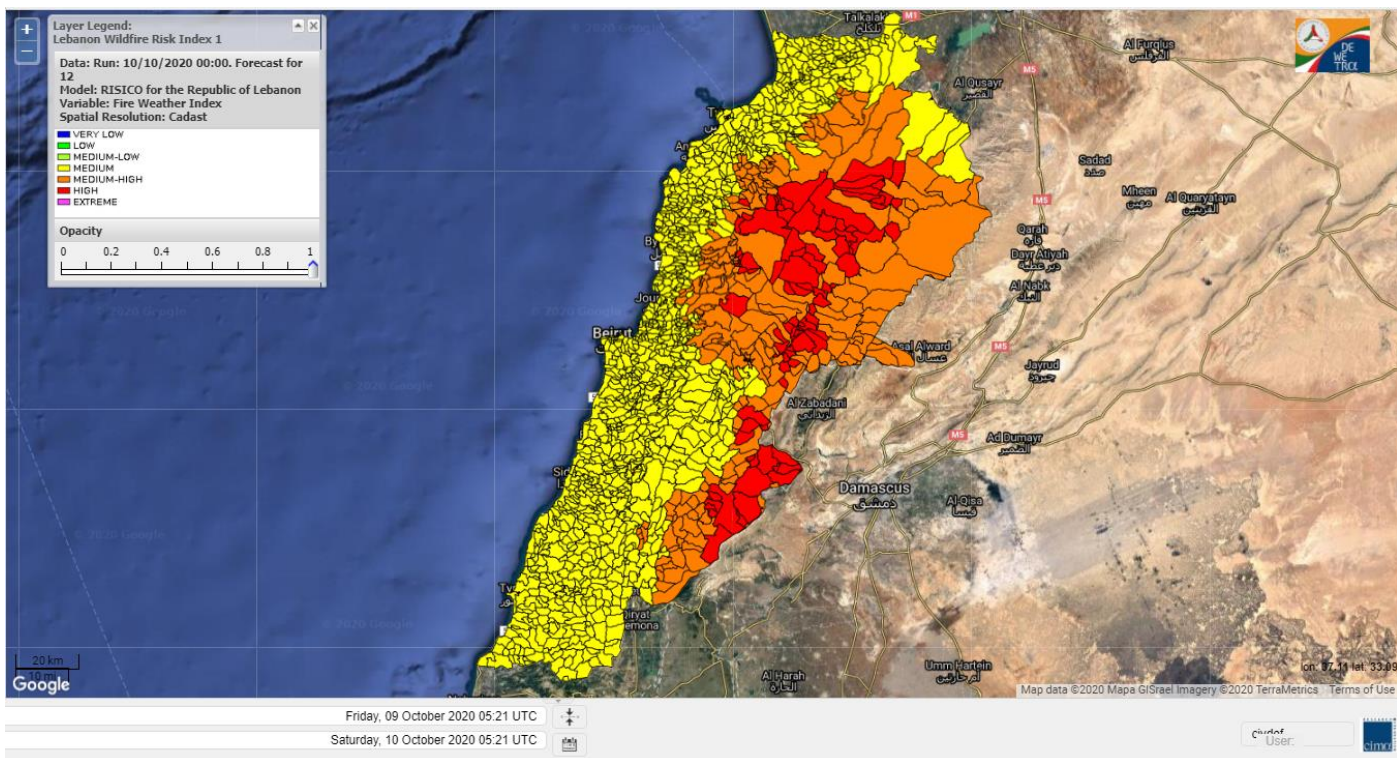

- VERY LOW
- LOW
- MEDIUM-LOW
- MEDIUM
- MEDIUM-HIGH
- HIGH
- EXTREME

Lebanon for 10 October 2020

Lebanon for 11 October 2020

Lebanon for 12 October 2020

Shouf Biosphere Reserve Forecast for 10 October 2020