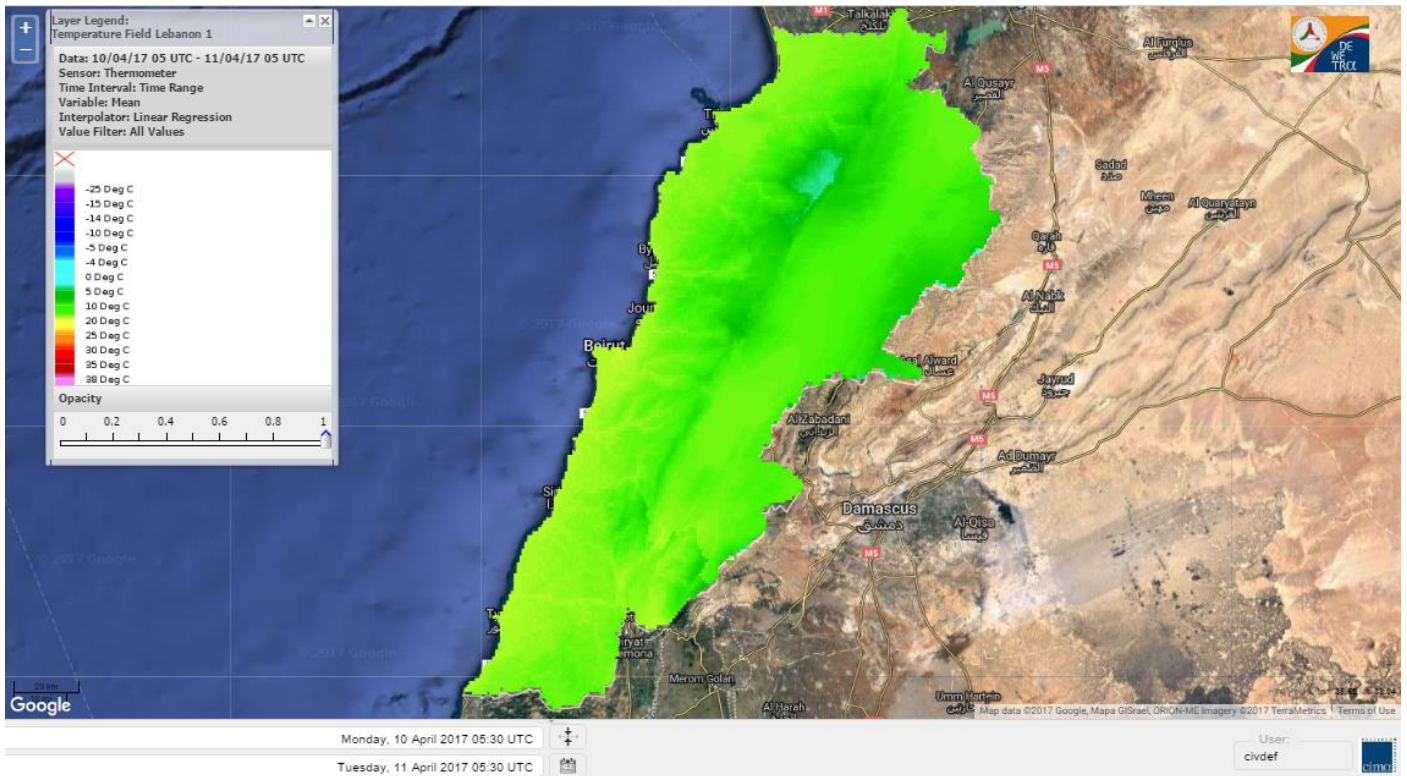

Lebanon temperature for 11 April 2017