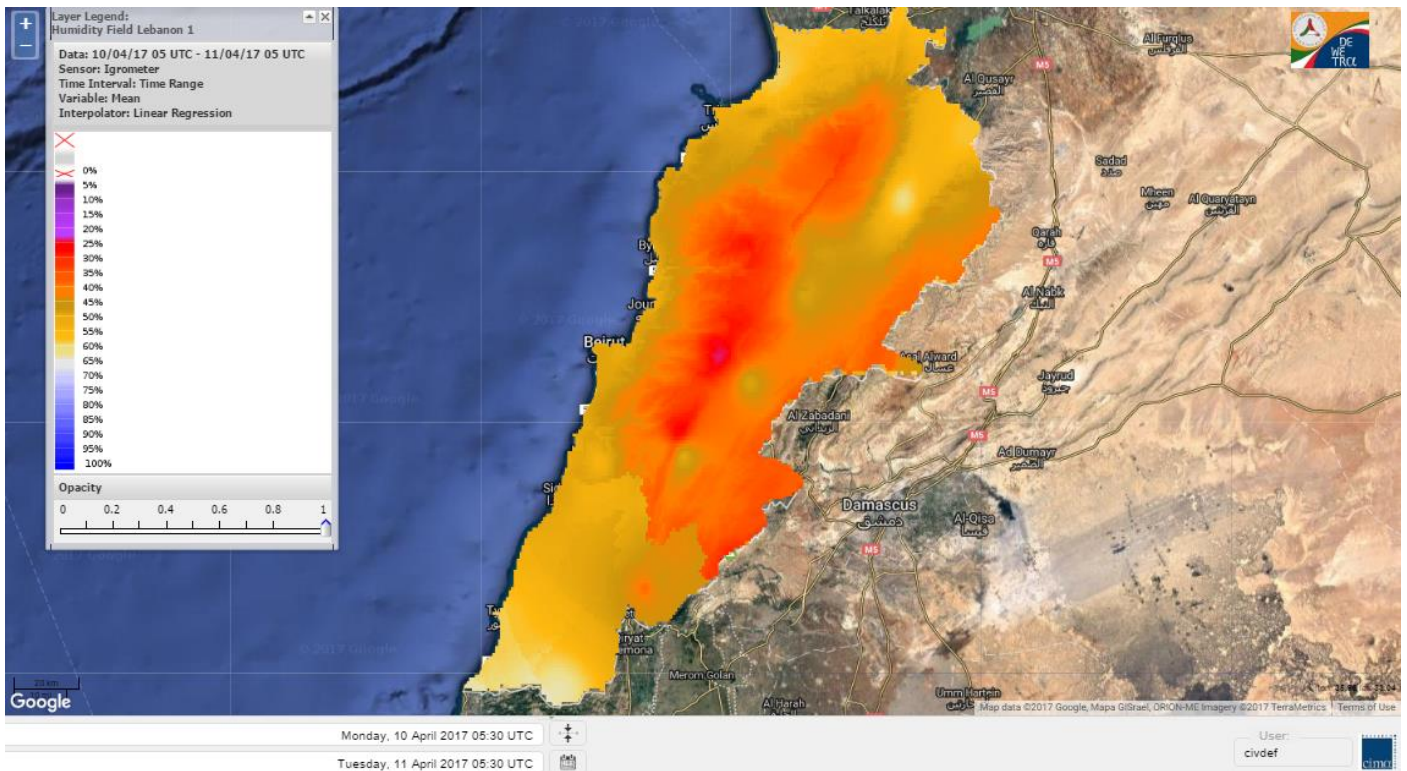

Lebanon humidity for 11 April 2017