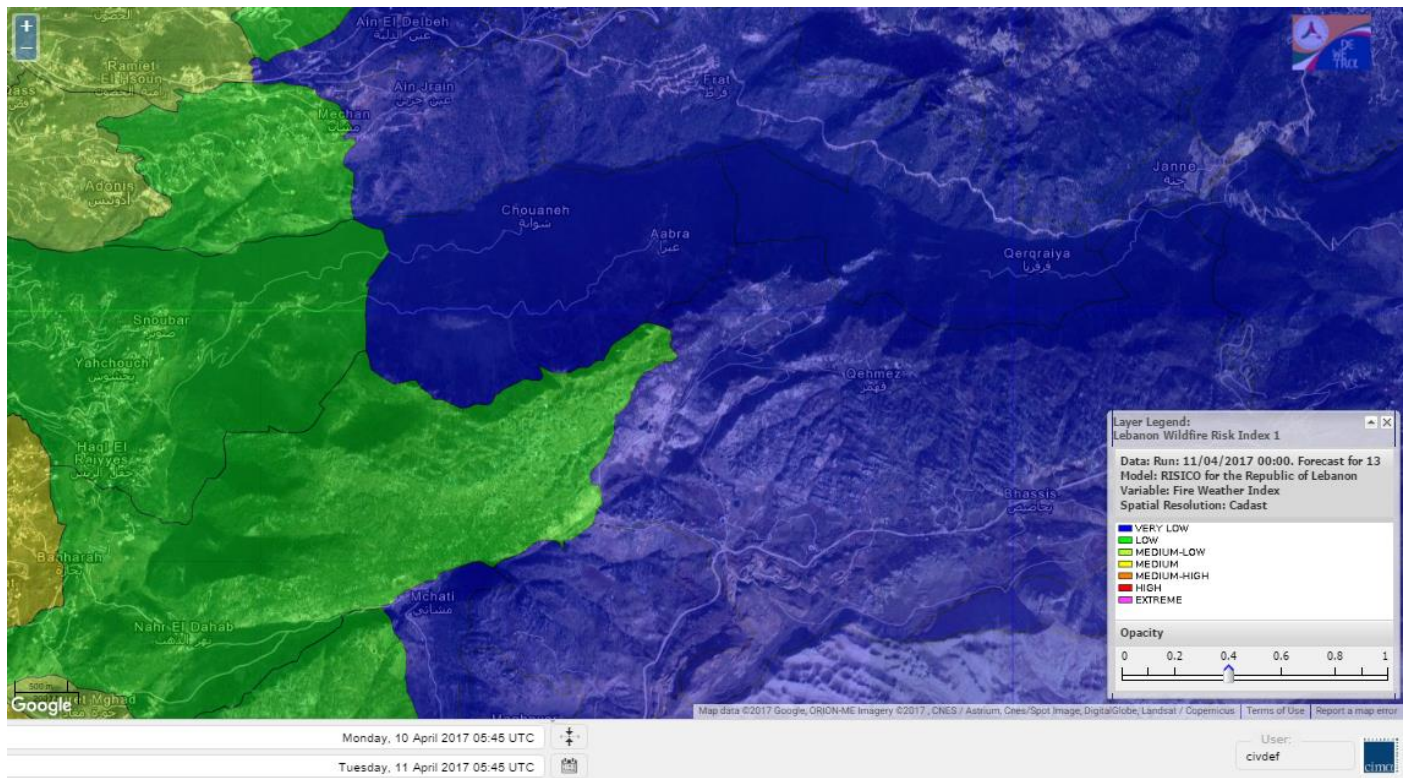

Jabal Moussa Reserve Forecast for 13 April 2017