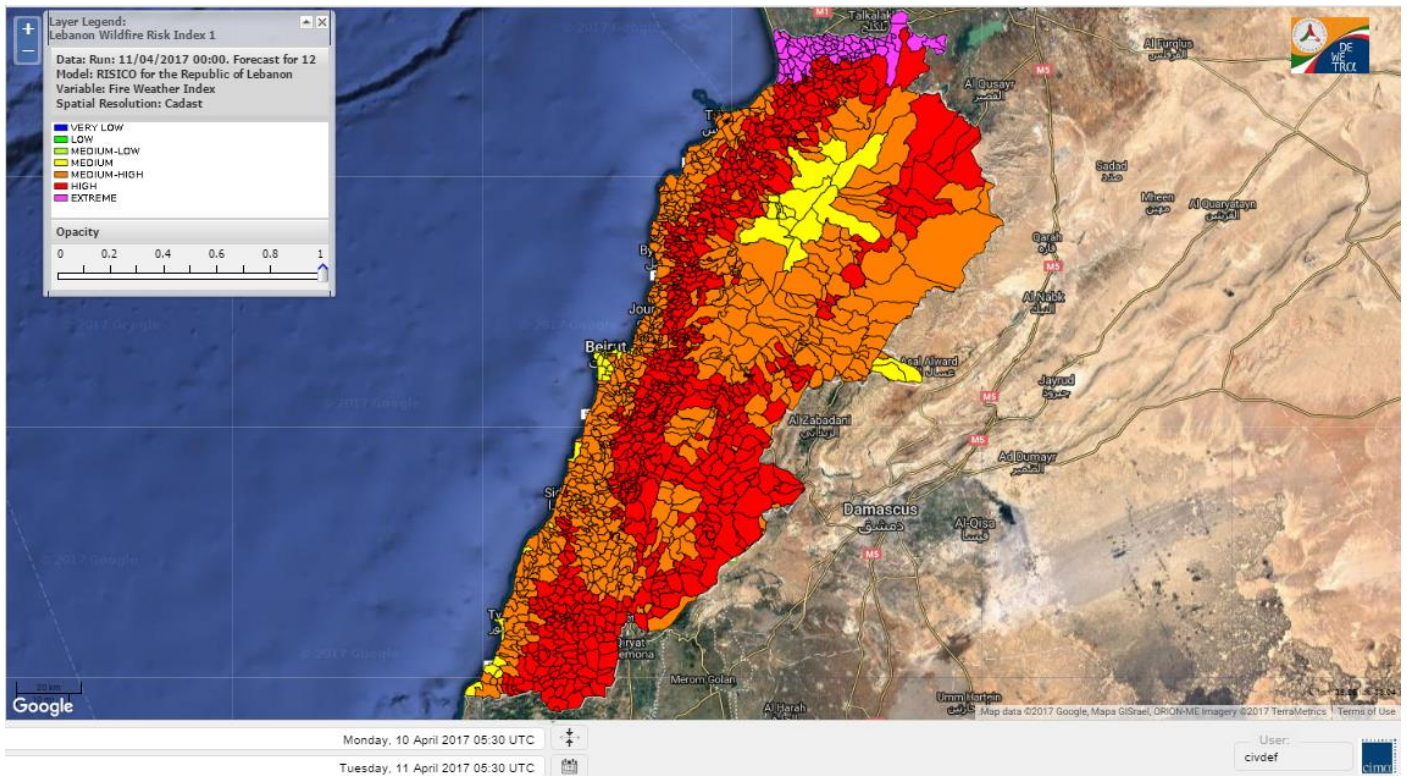

Lebanon for 12 April 2017