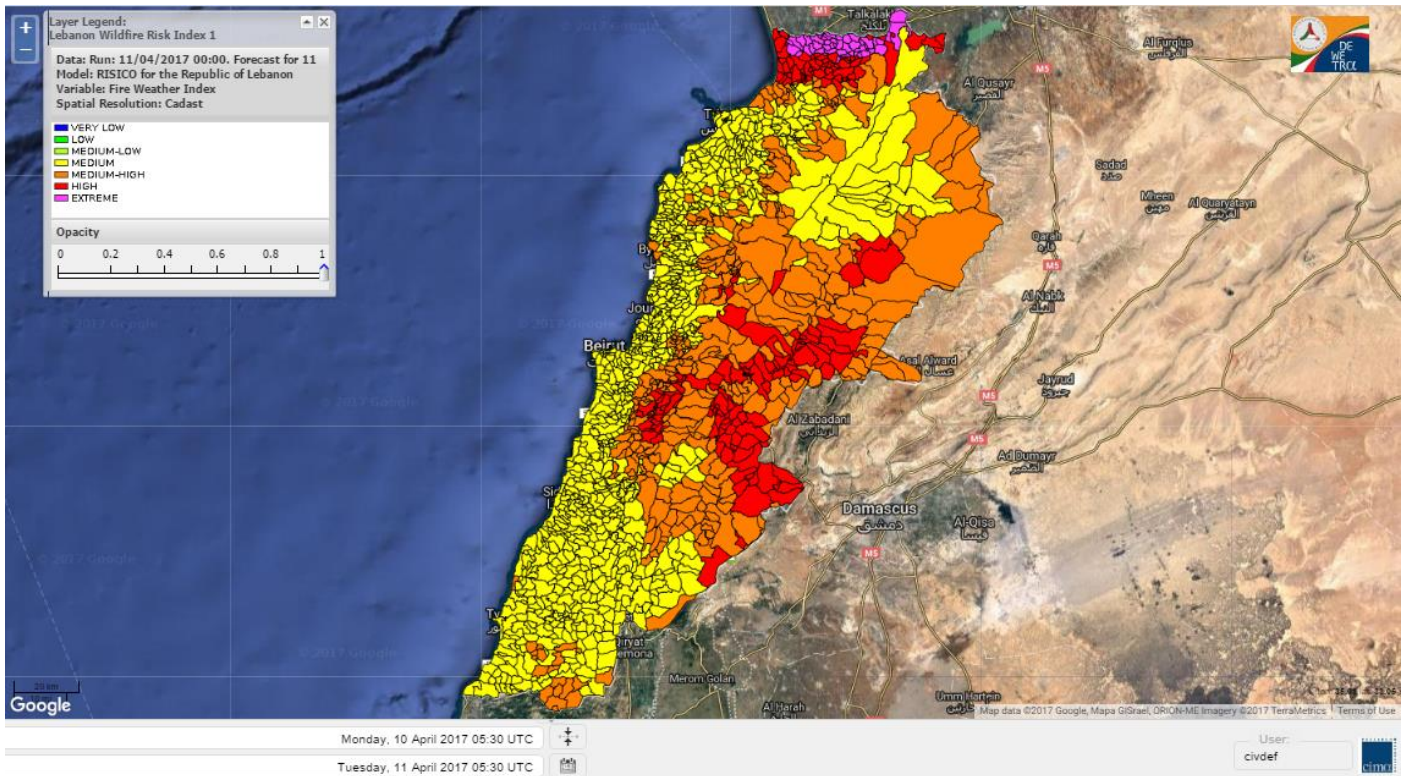

Lebanon for 11 April 2017