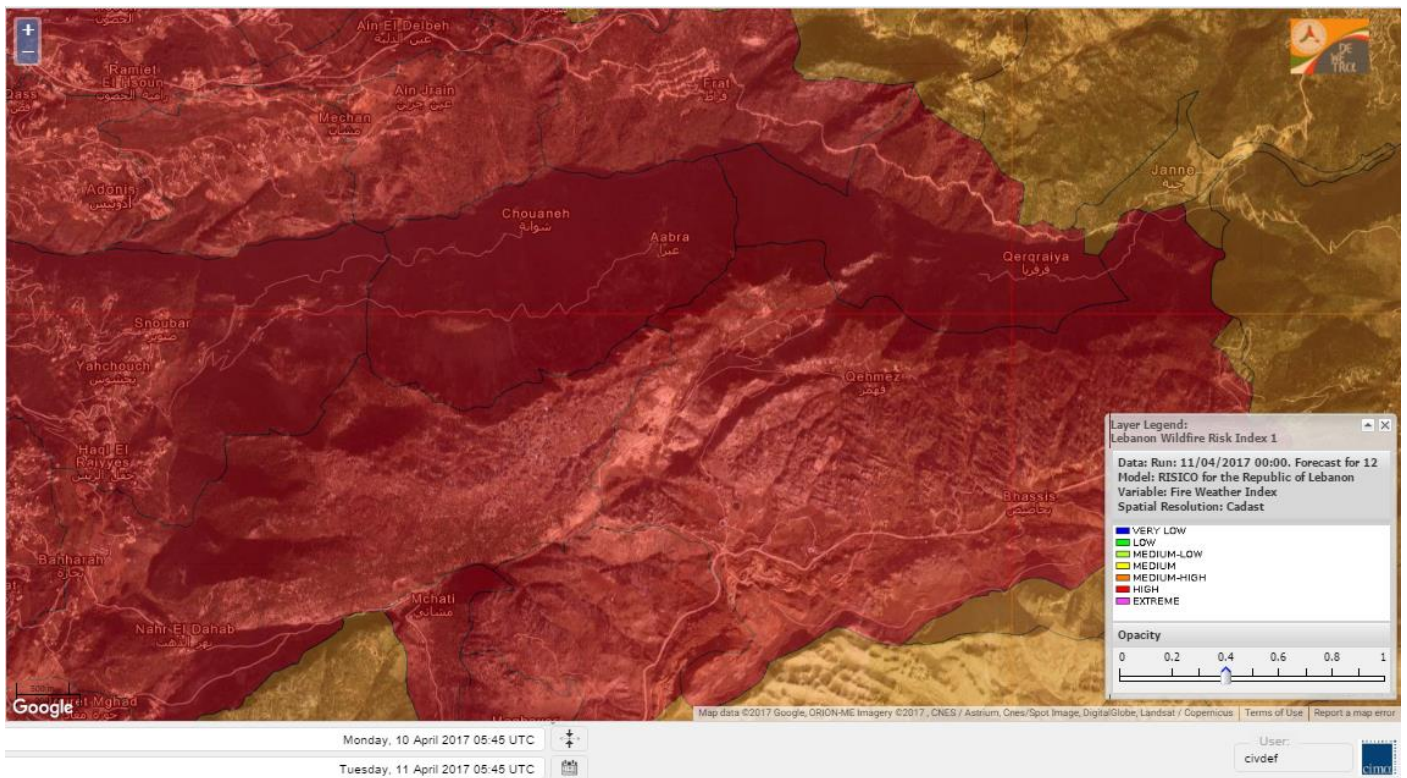

Jabal Moussa Reserve Forecast for 12 April 2017