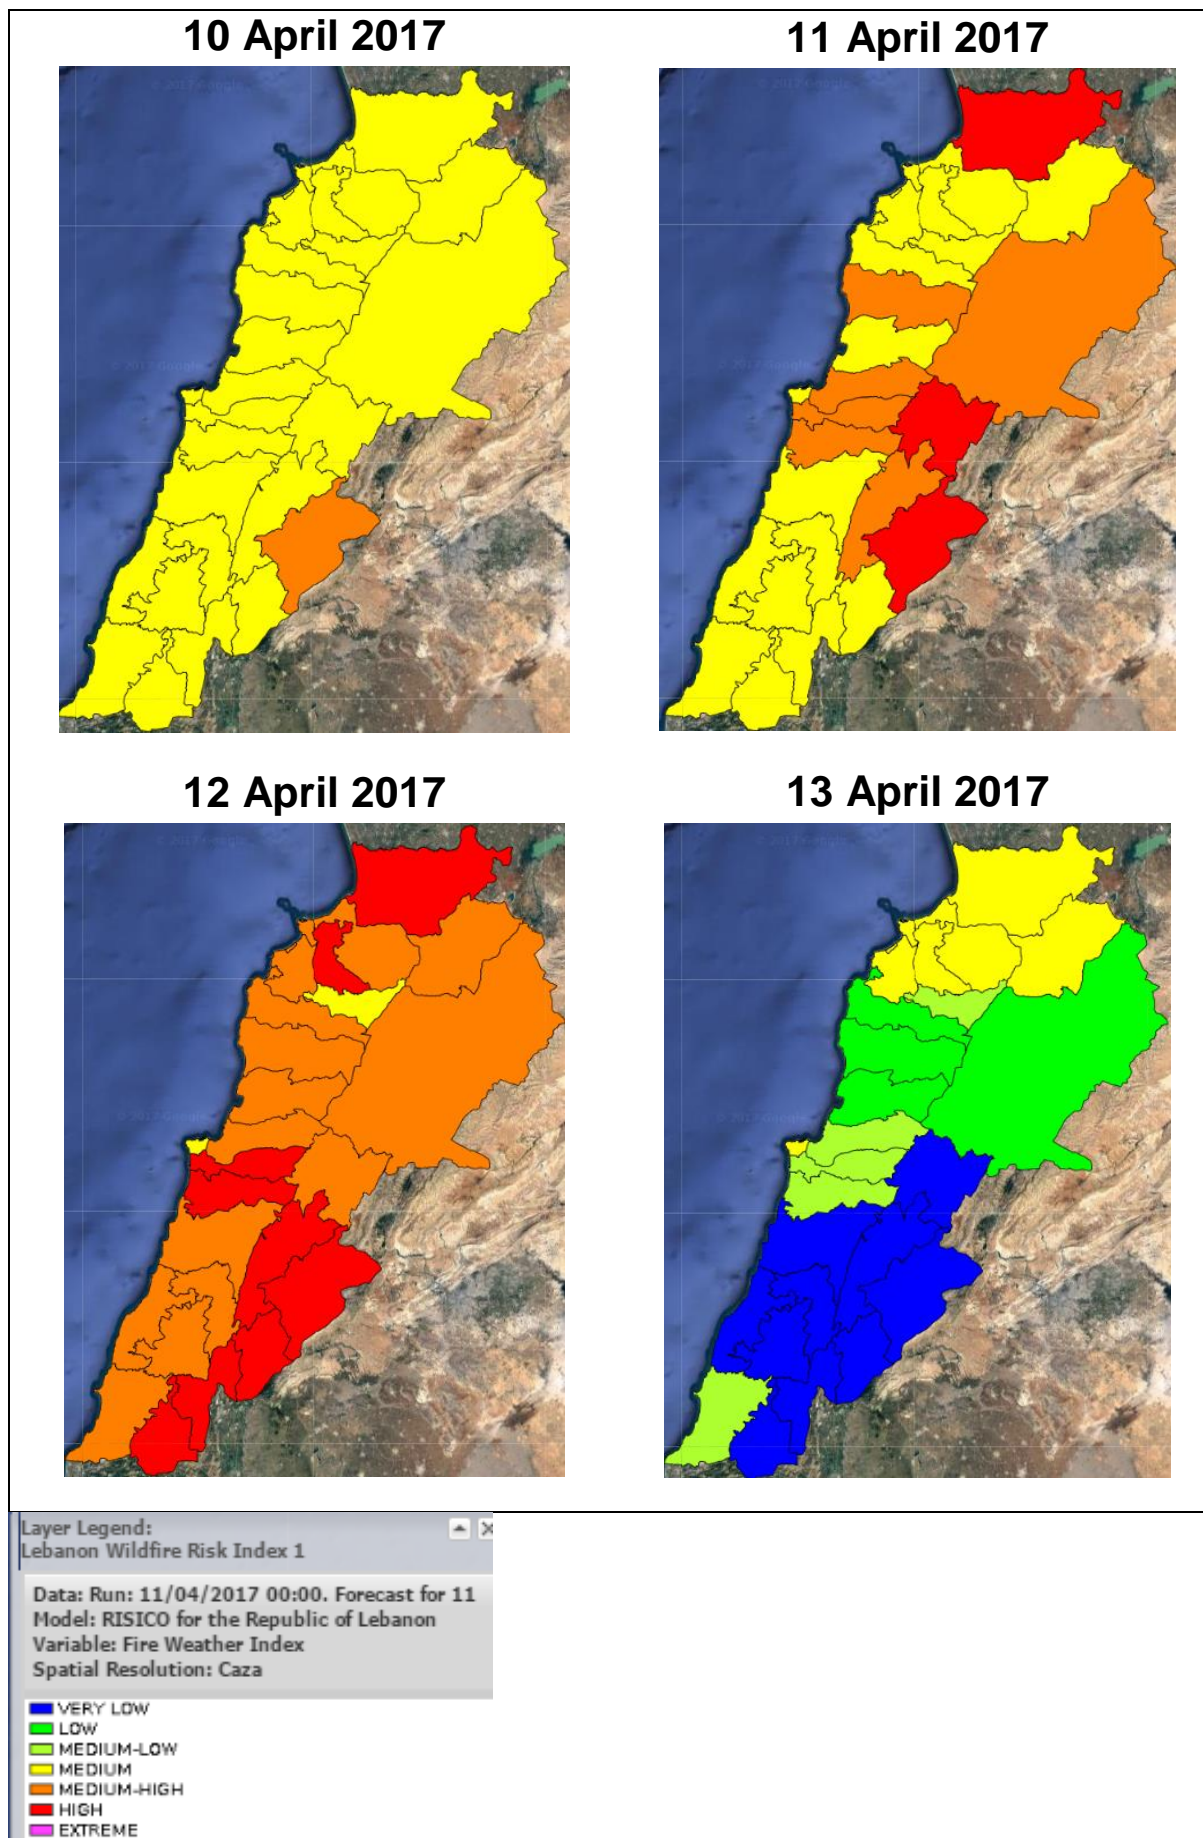

FIRE RISK INDEX