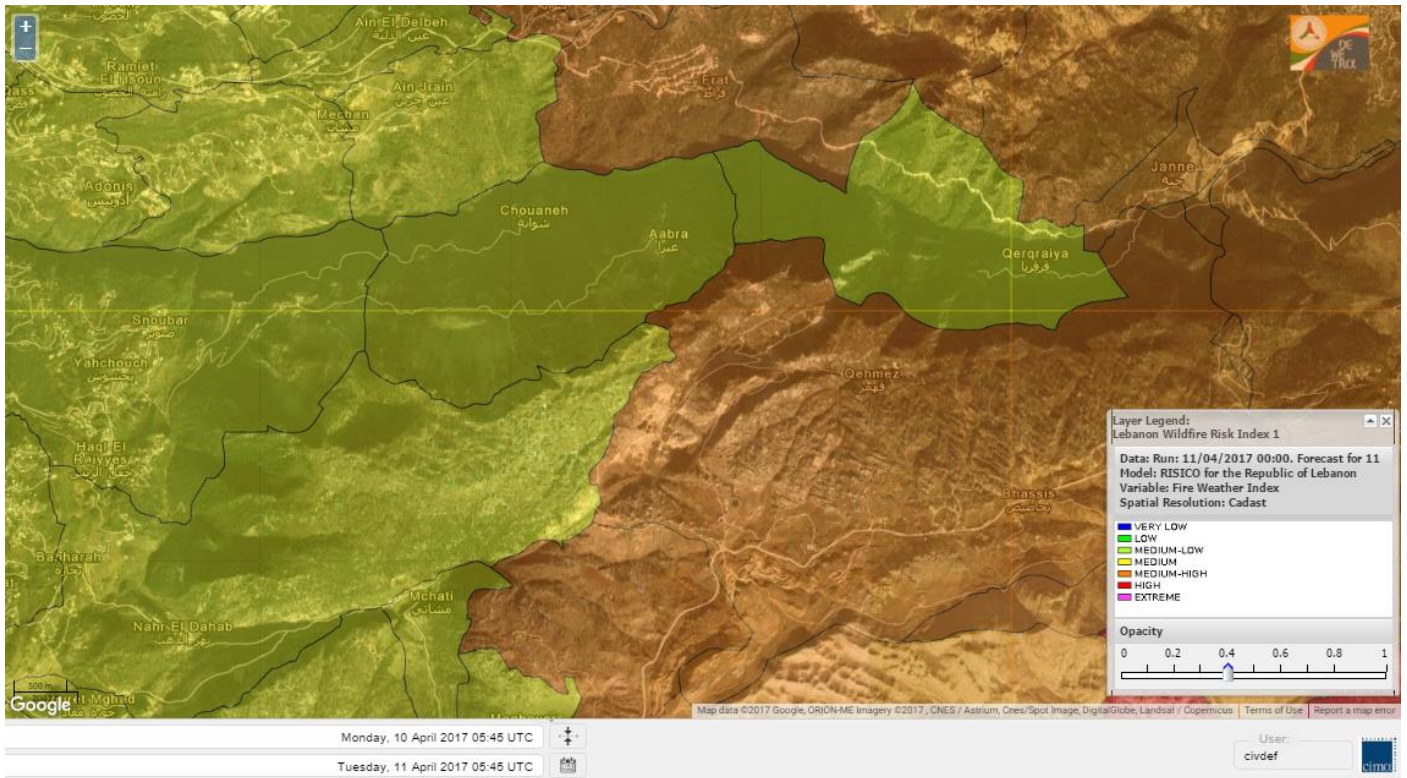

Jabal Moussa Reserve Forecast for 11 April 2017