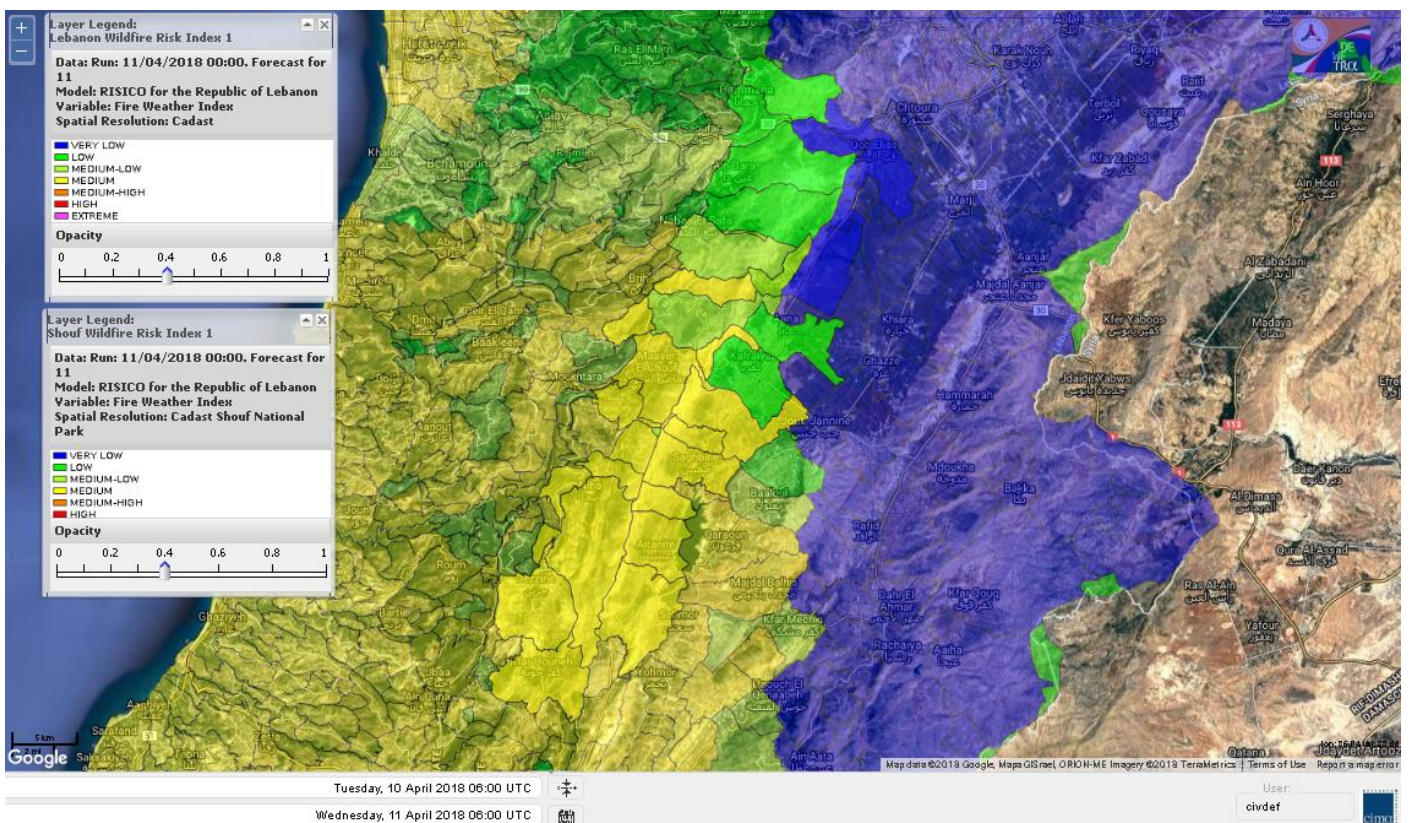

Shouf Biosphere Reserve Forecast for 11 April 2018