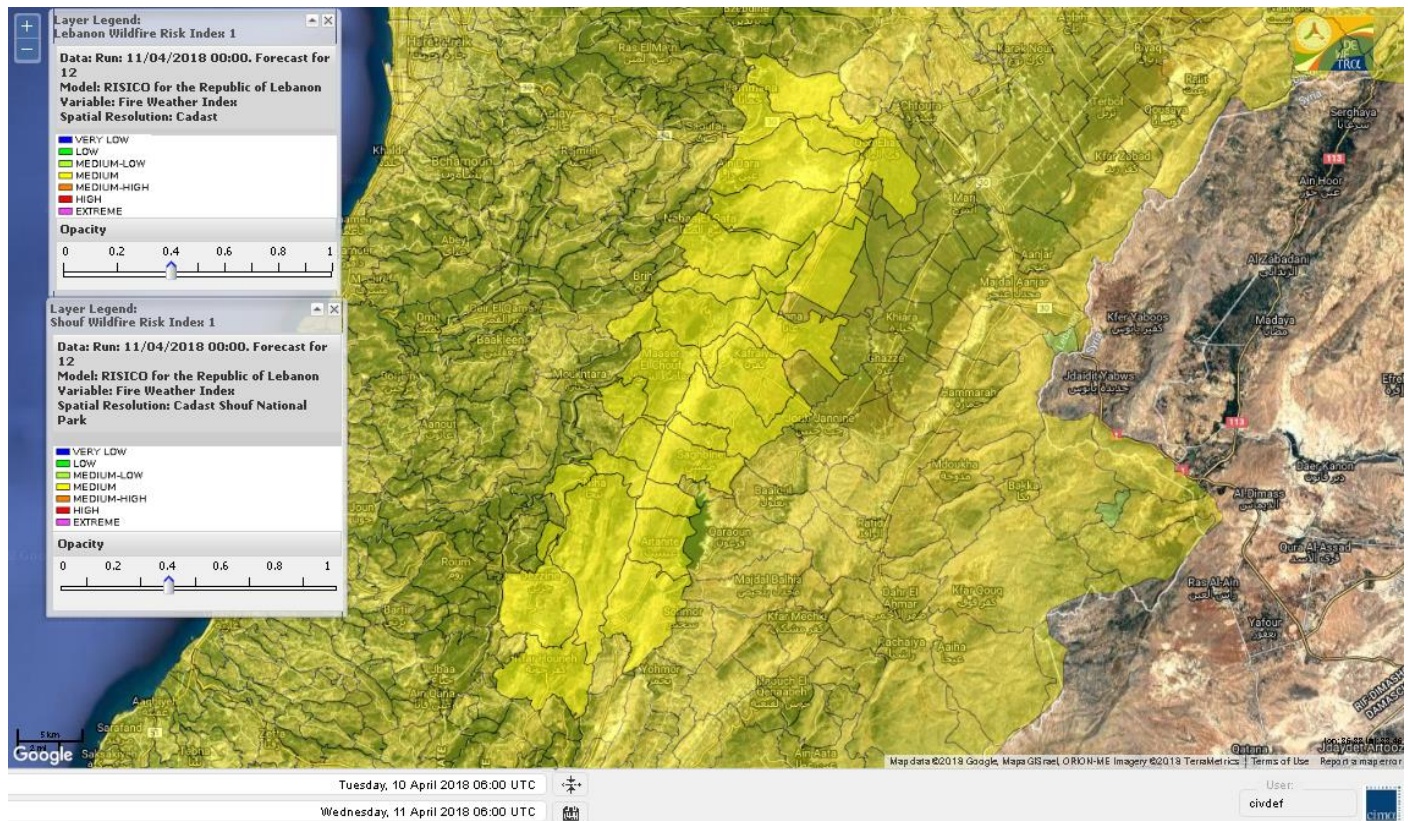

Shouf Biosphere Reserve Forecast for 12 April 2018