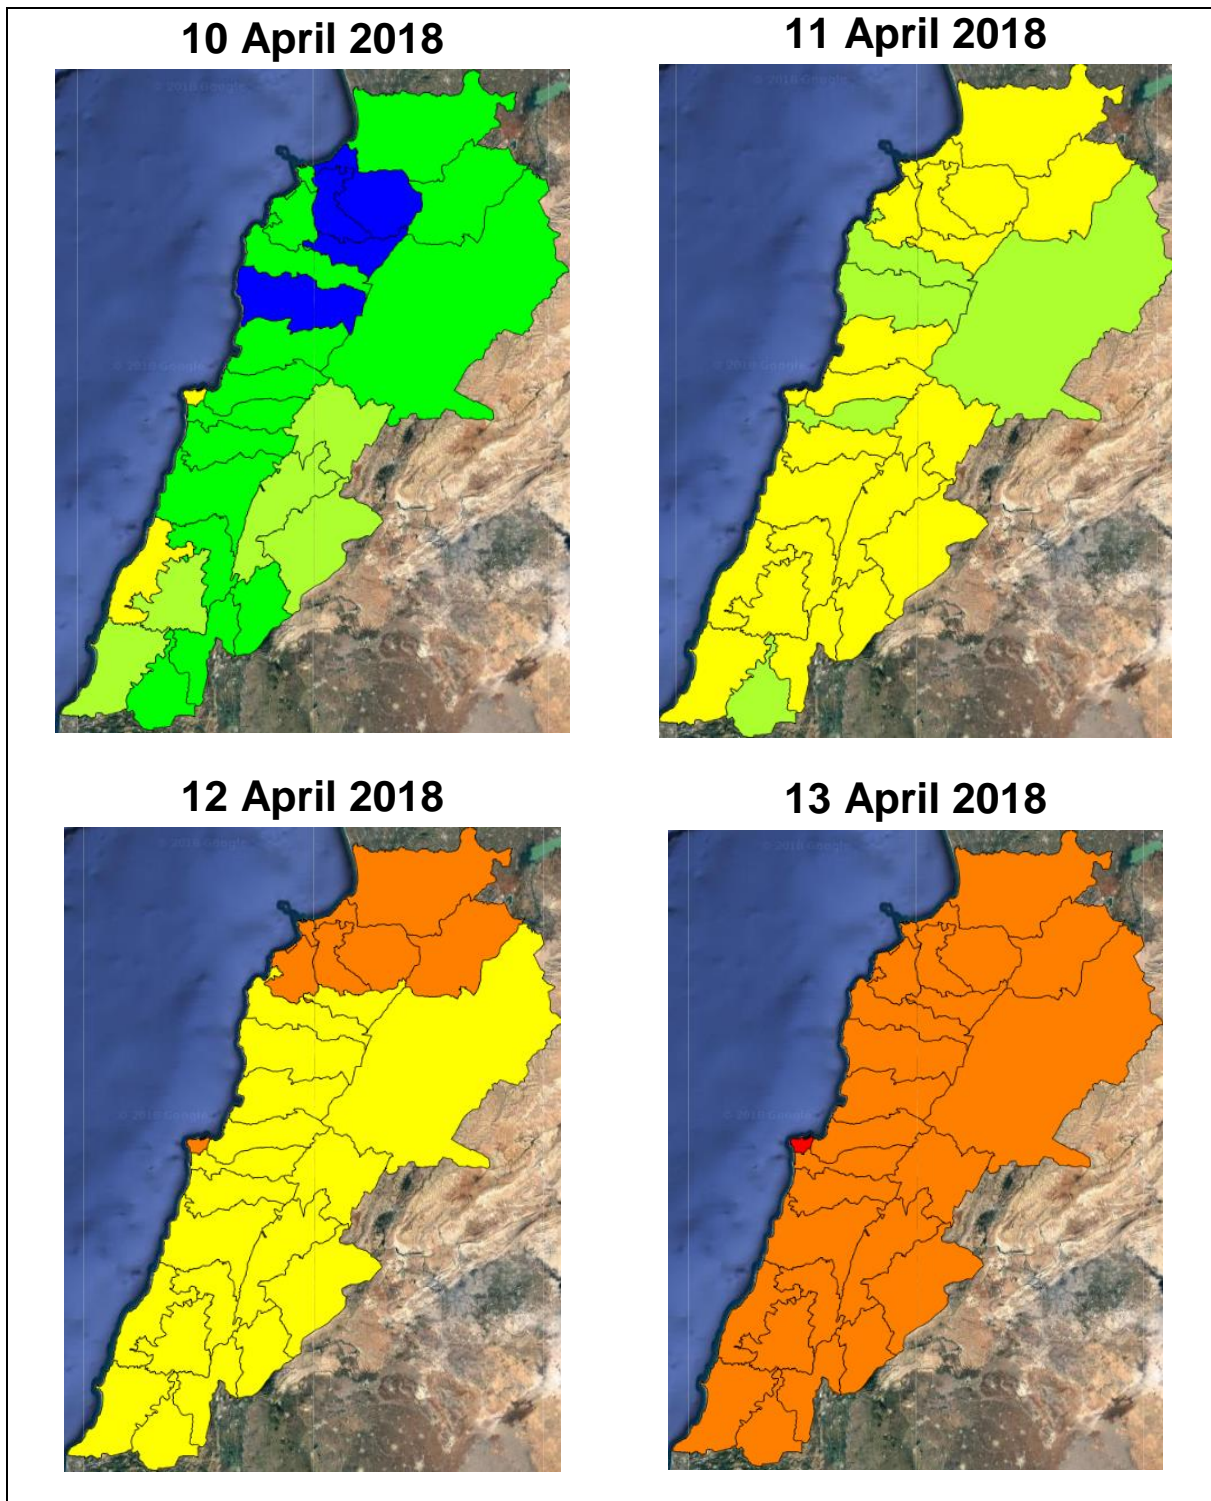

FIRE RISK INDEX

Layer Legend:
Lebanon Wildfire Risk Index 1

Data: Run: 11/04/2018 00:00. Forecast for 11
Model: RISICO for the Republic of Lebanon
Variable: Fire Weather Index
Spatial Resolution: Caza

- VERY LOW
- LOW
- MEDIUM-LOW
- MEDIUM
- MEDIUM-HIGH
- HIGH
- EXTREME