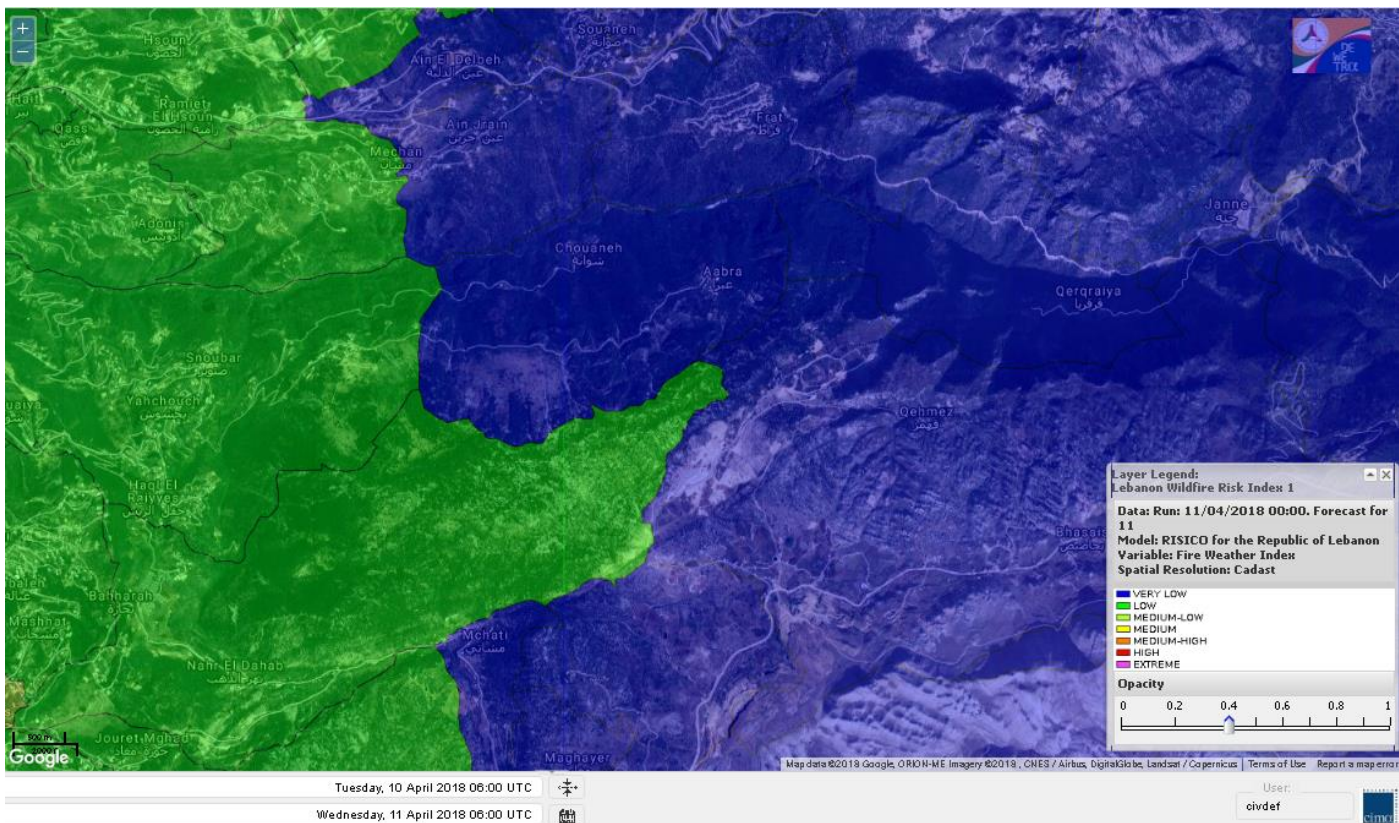

Lebanon for 13 April 2018

Shouf Biosphere Reserve Forecast for 11 April 2018

Shouf Biosphere Reserve Forecast for 12 April 2018

Shouf Biosphere Reserve Forecast for 13 April 2018

Jabal Moussa Reserve Forecast for 11 April 2018