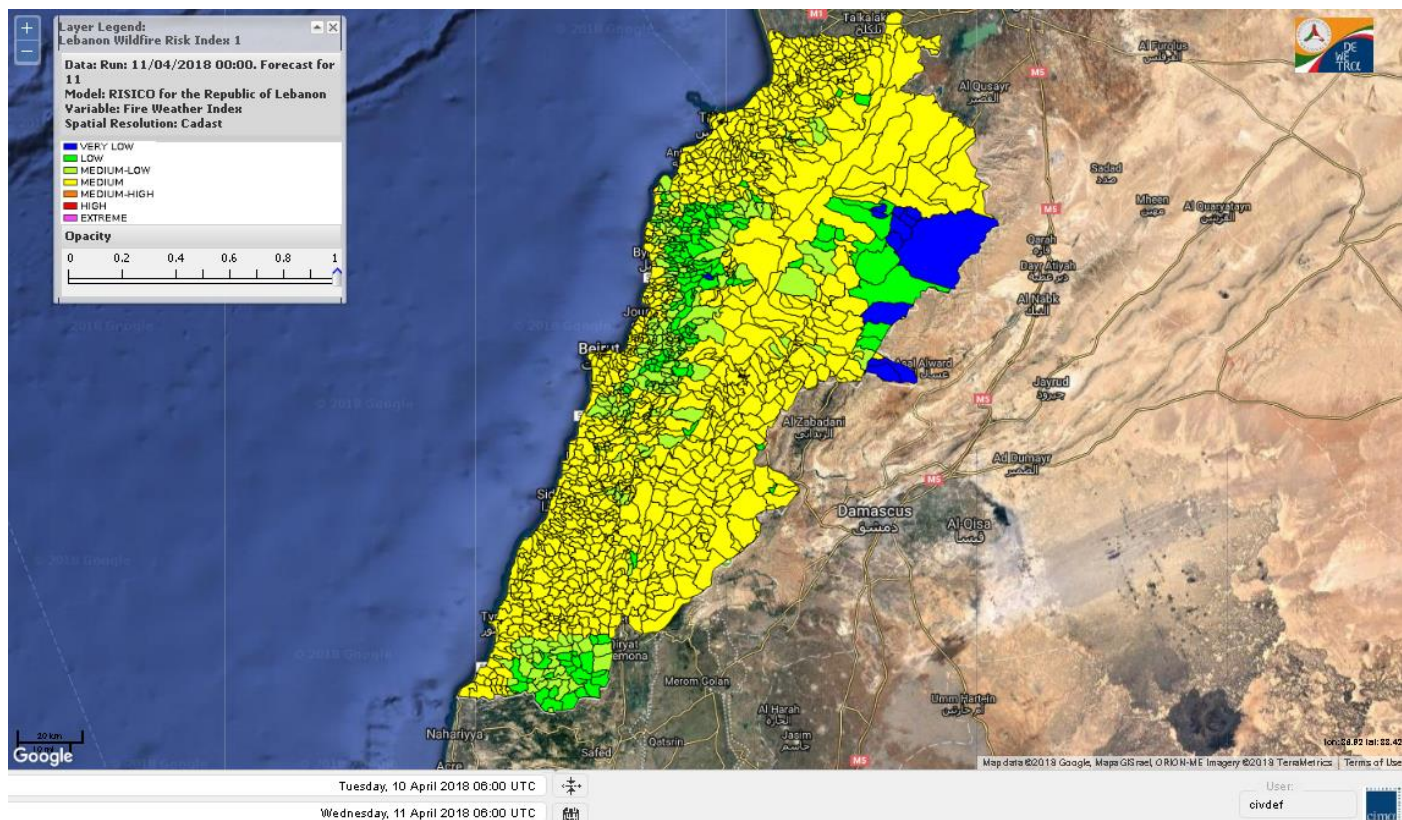

Lebanon for 11 April 2018