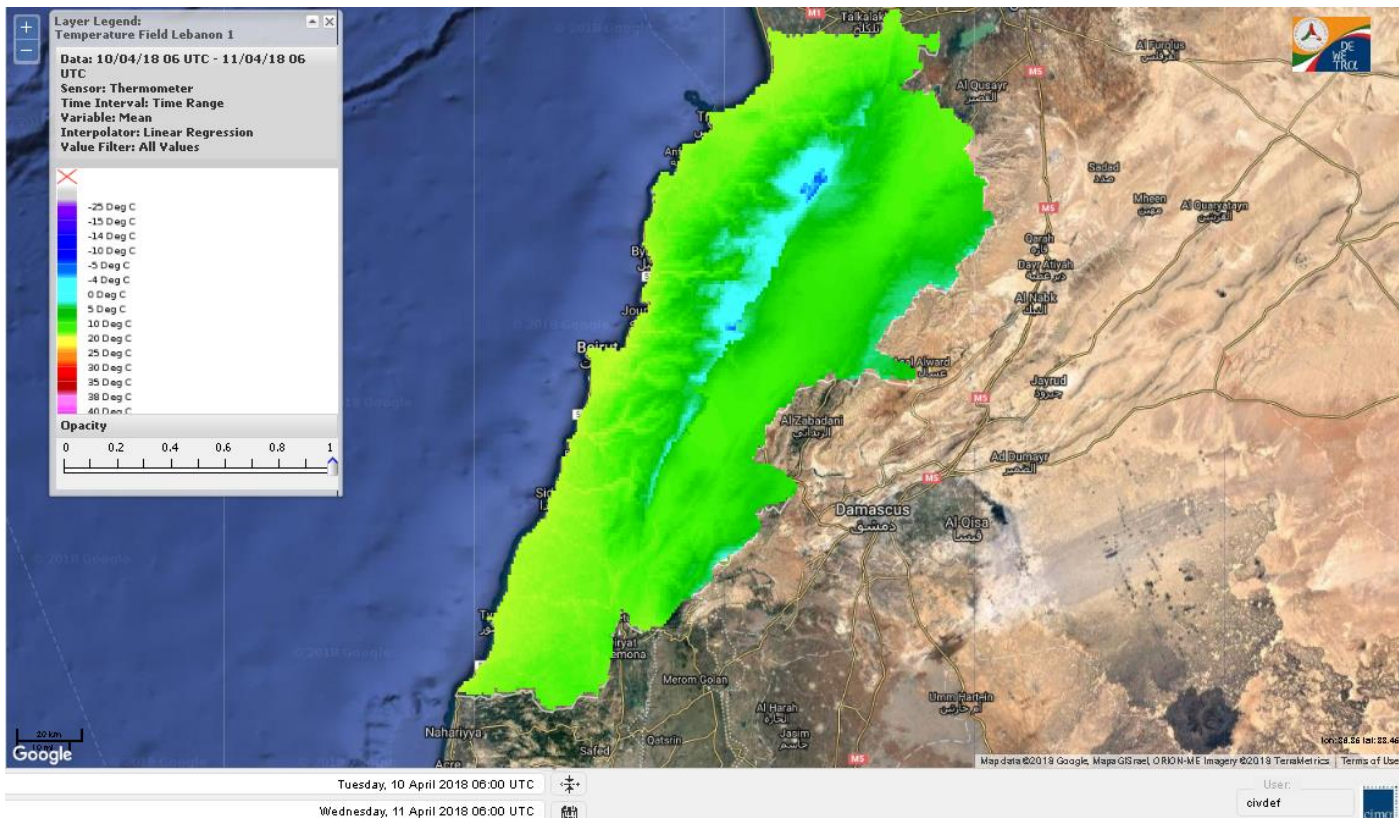

Lebanon temperature for Lebanon 11 April 2018