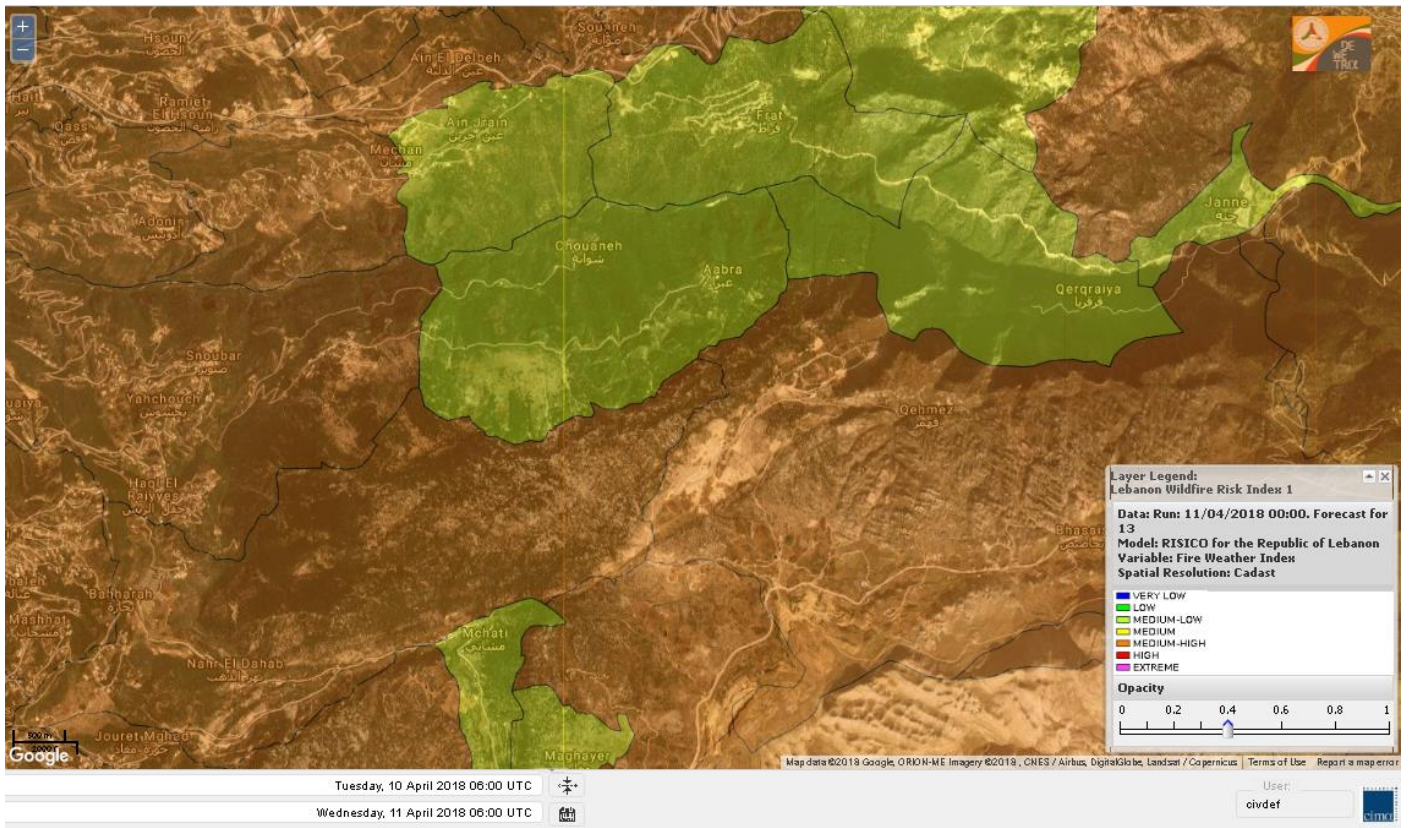

Jabal Moussa Reserve Forecast for 13 April 2018