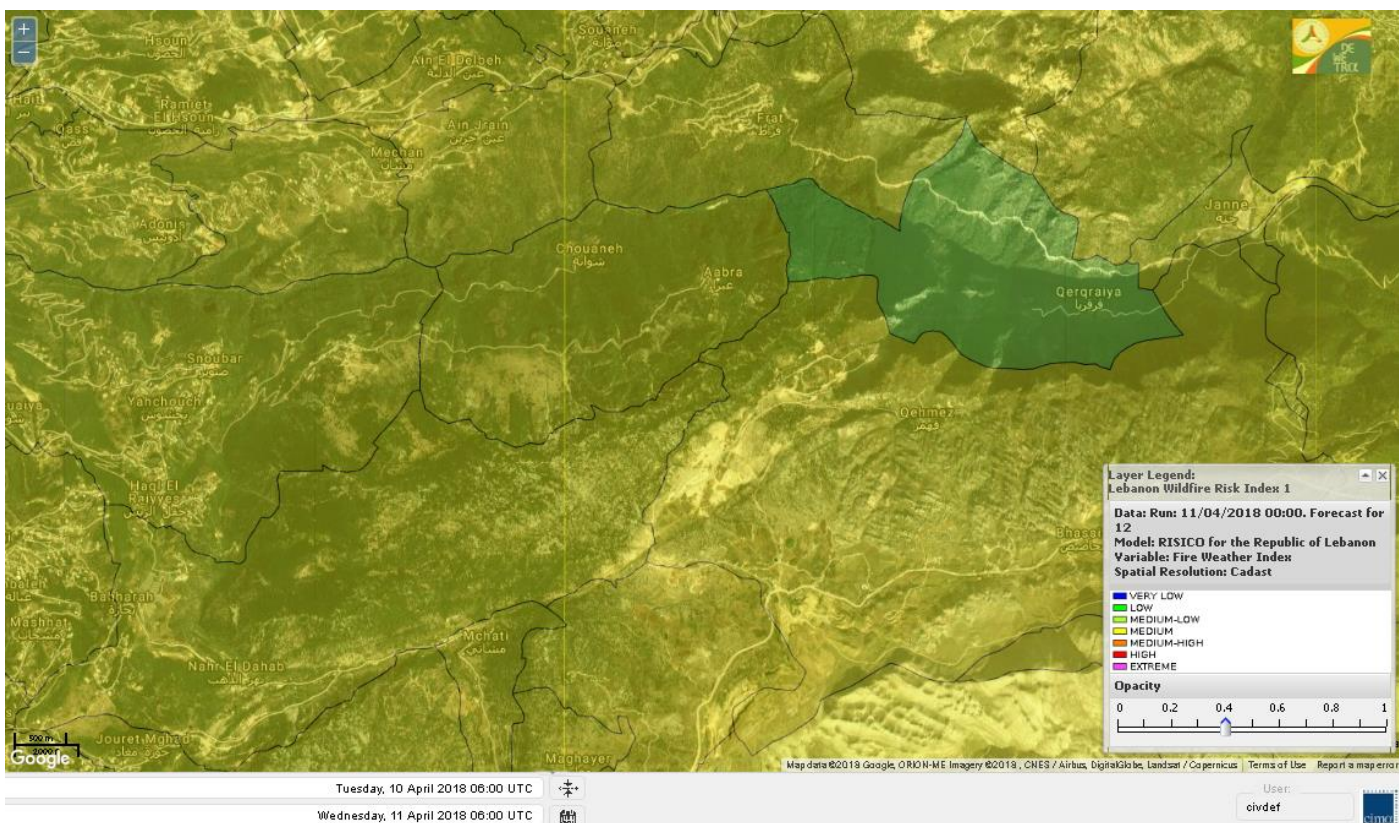

Jabal Moussa Reserve Forecast for 12 April 2018