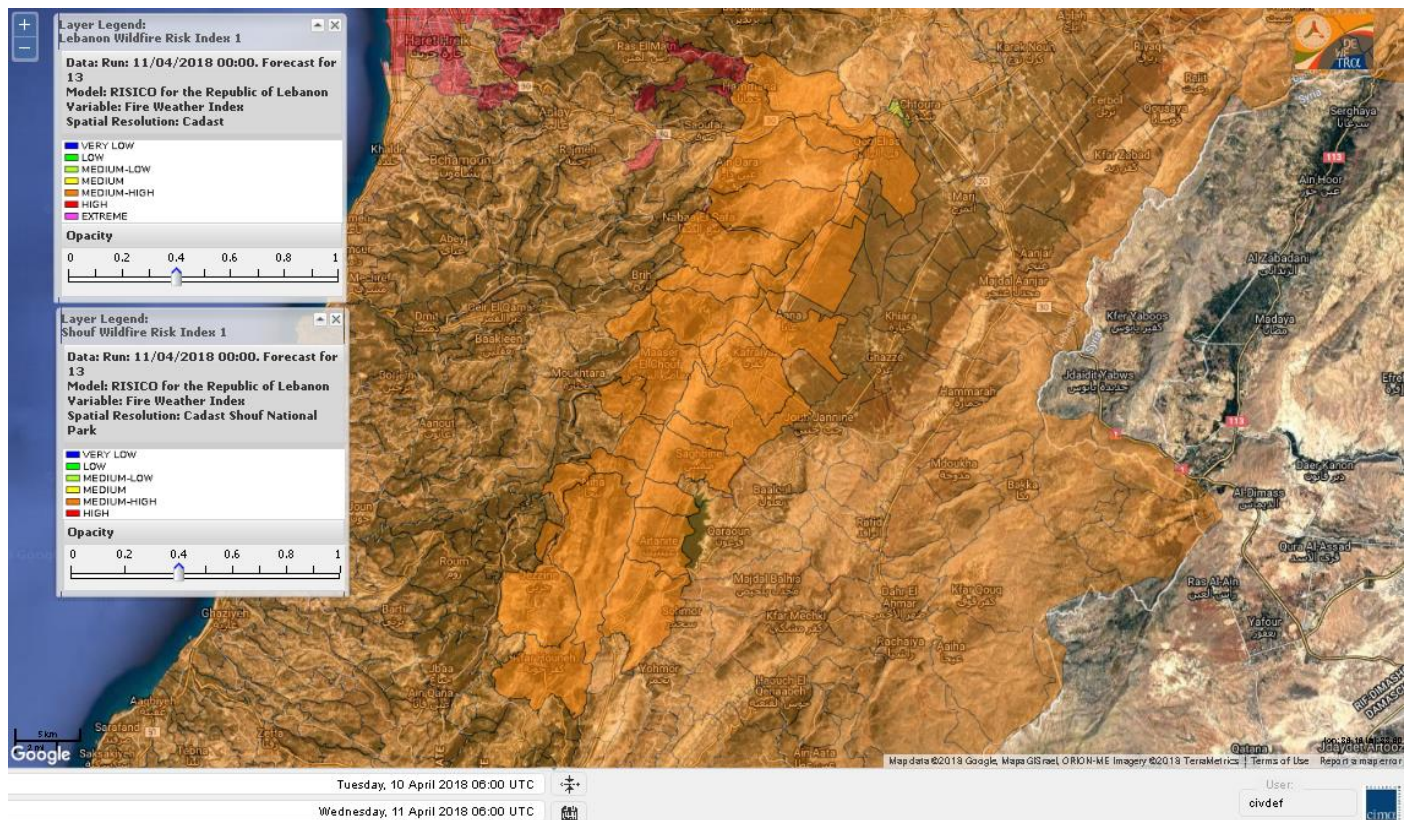

Lebanon for 13 April 2018

Shouf Biosphere Reserve Forecast for 11 April 2018

Shouf Biosphere Reserve Forecast for 12 April 2018

Shouf Biosphere Reserve Forecast for 13 April 2018

Jabal Moussa Reserve Forecast for 11 April 2018