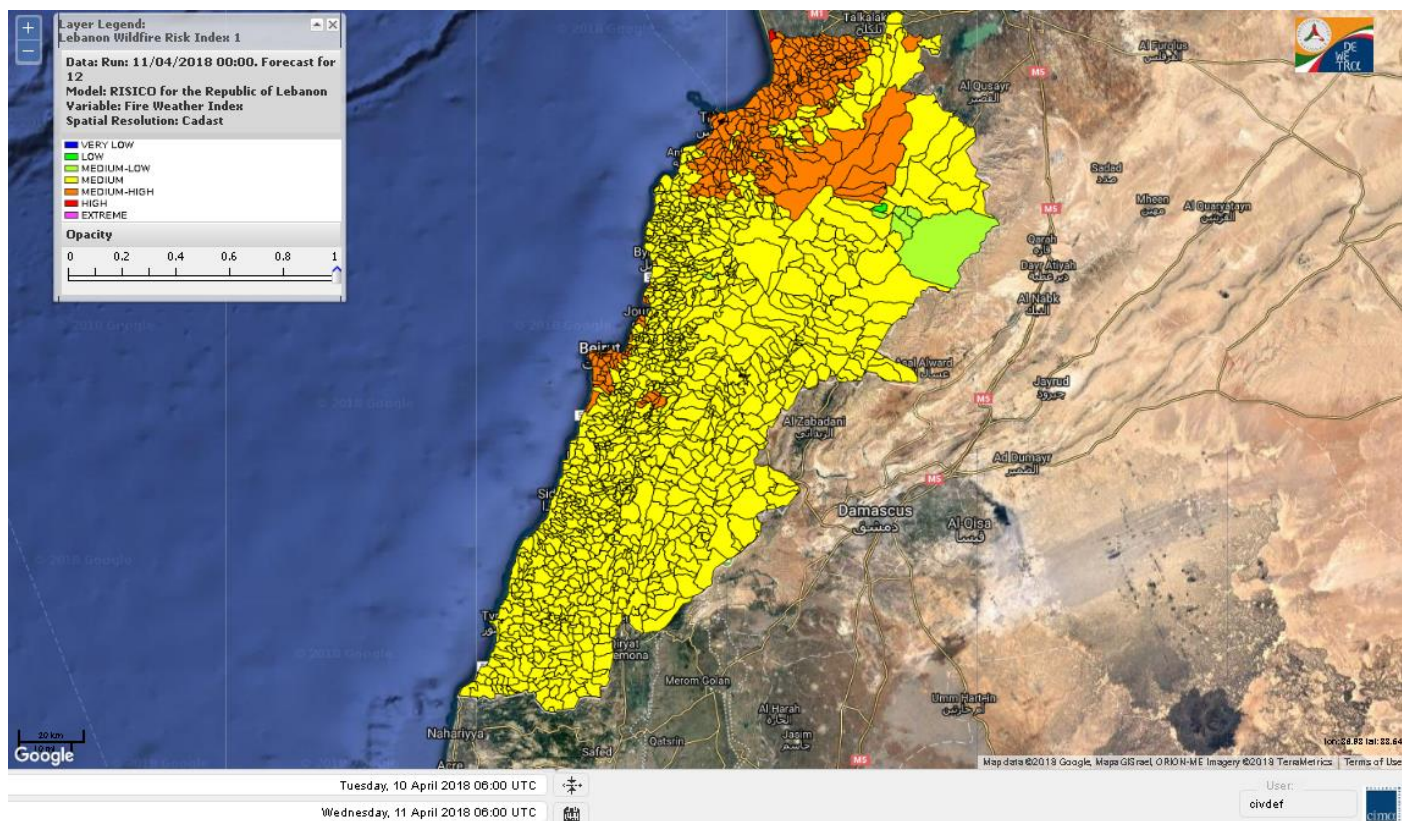

Lebanon for 12 April 2018