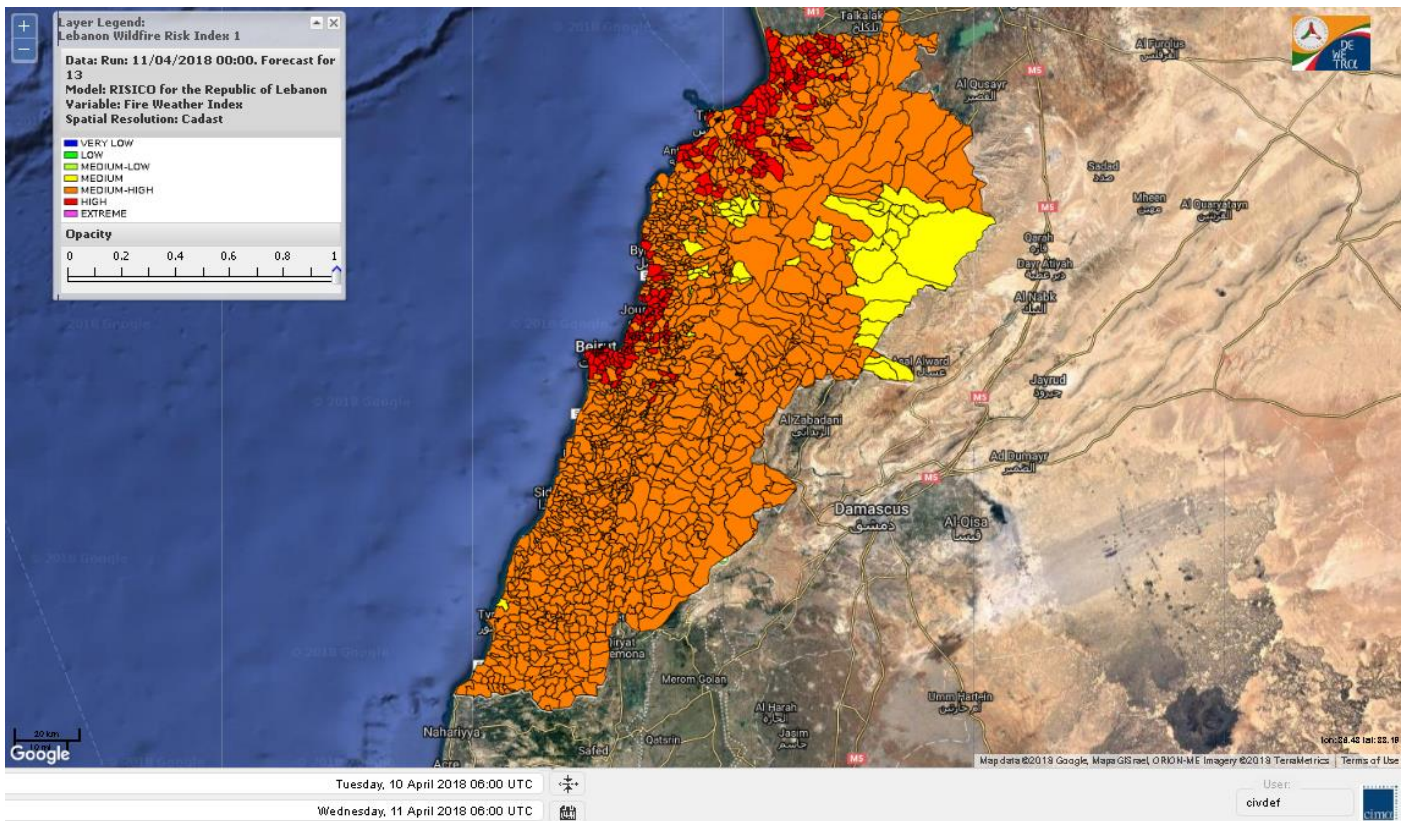

Lebanon for 13 April 2018