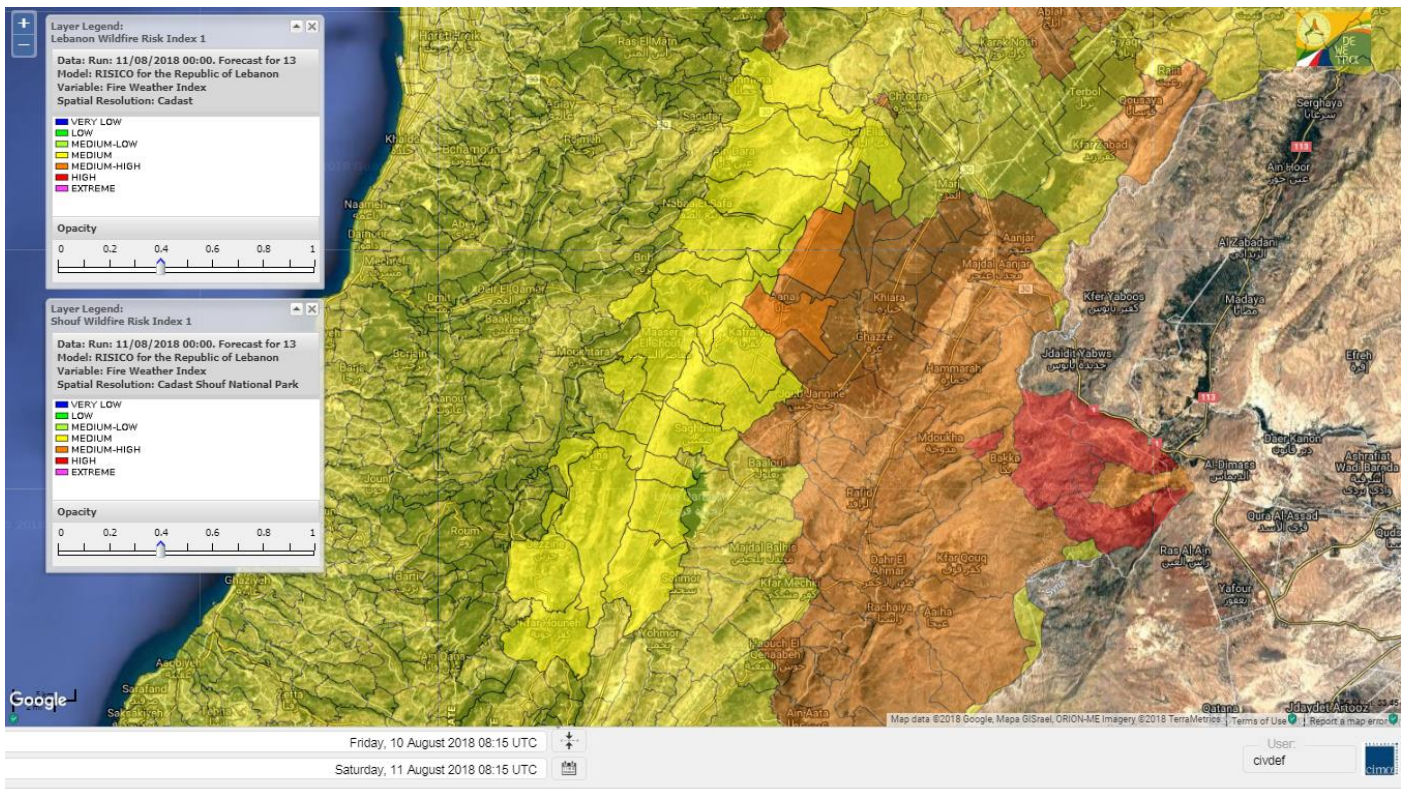

Shouf Biosphere Reserve Forecast for 13 Aug 2018