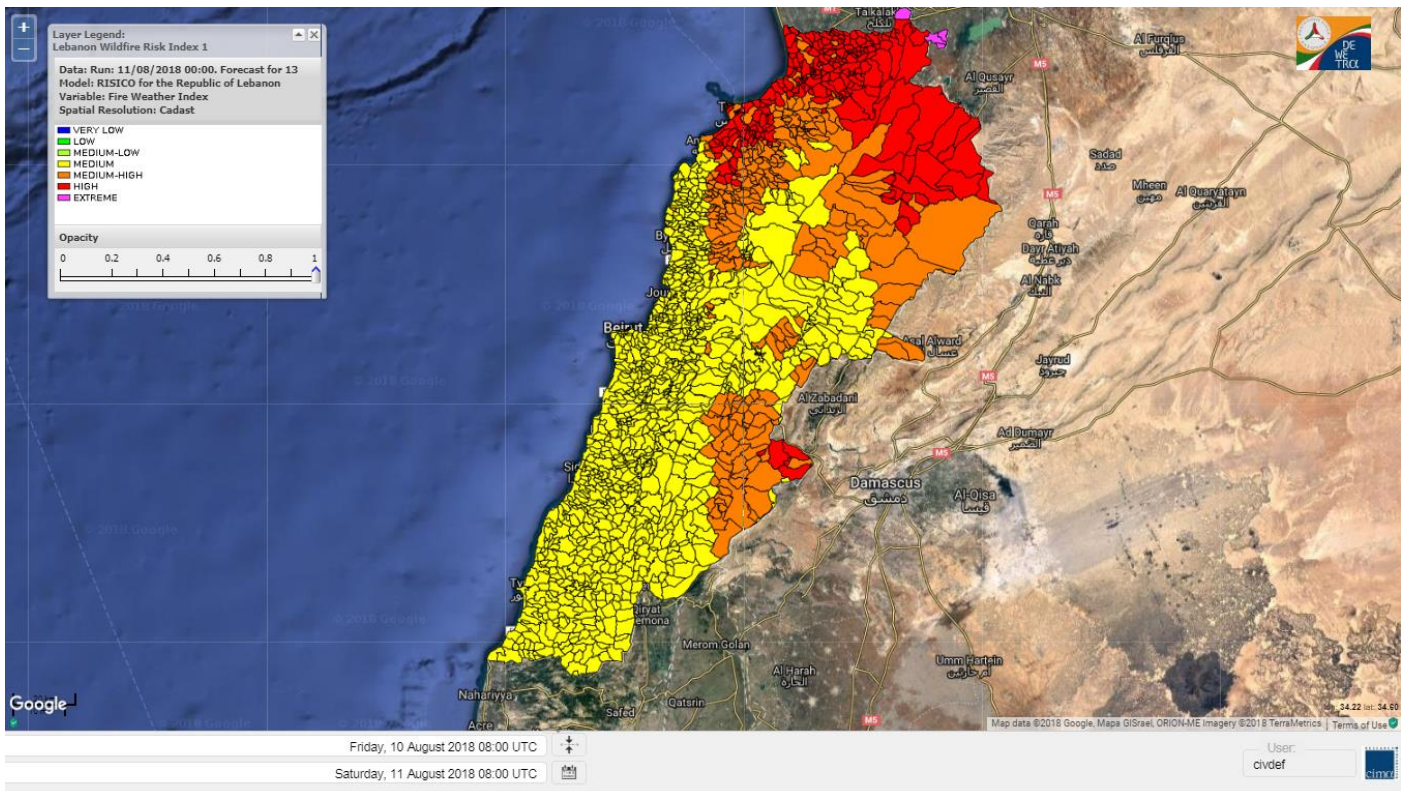

Lebanon for 13 Aug 2018