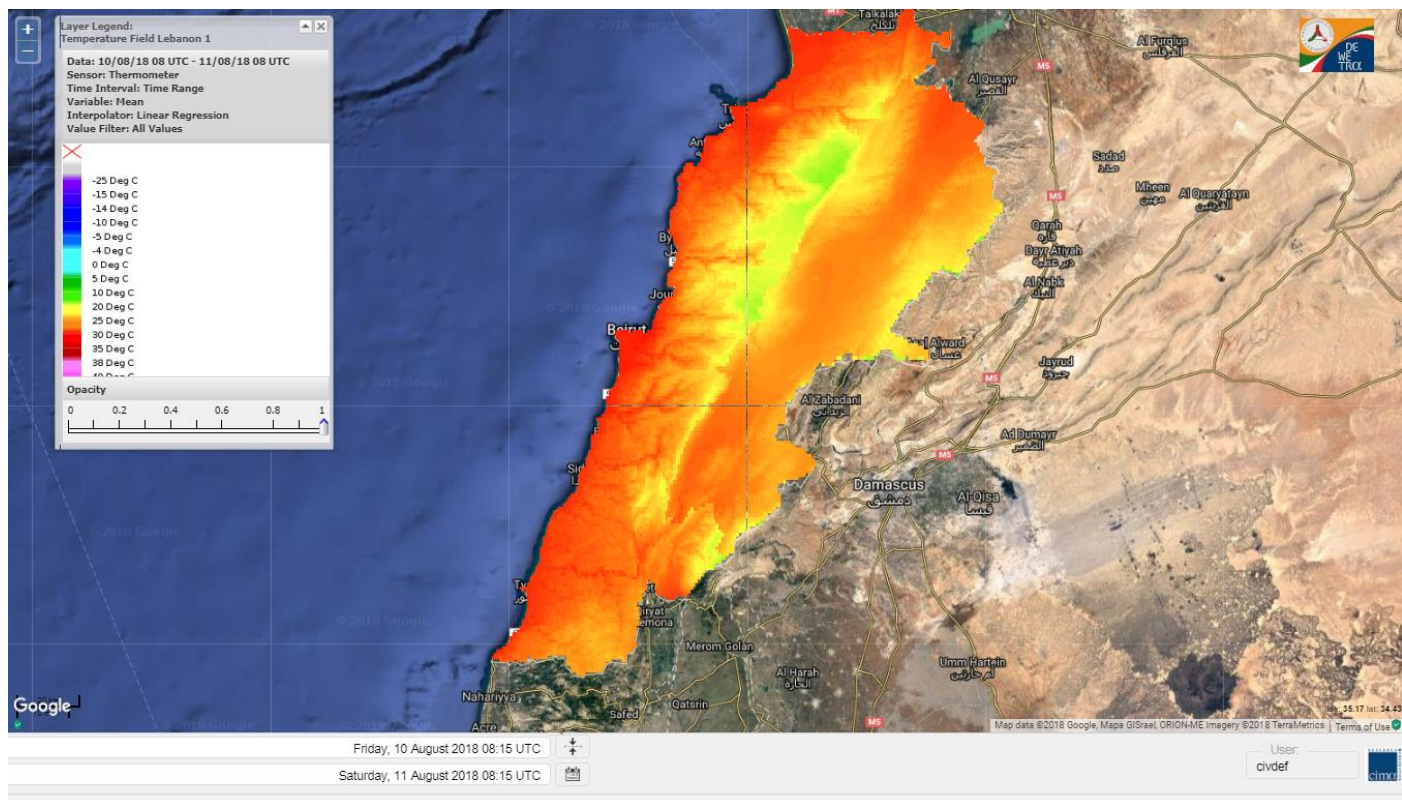

Lebanon temperature for 11 Aug 2018