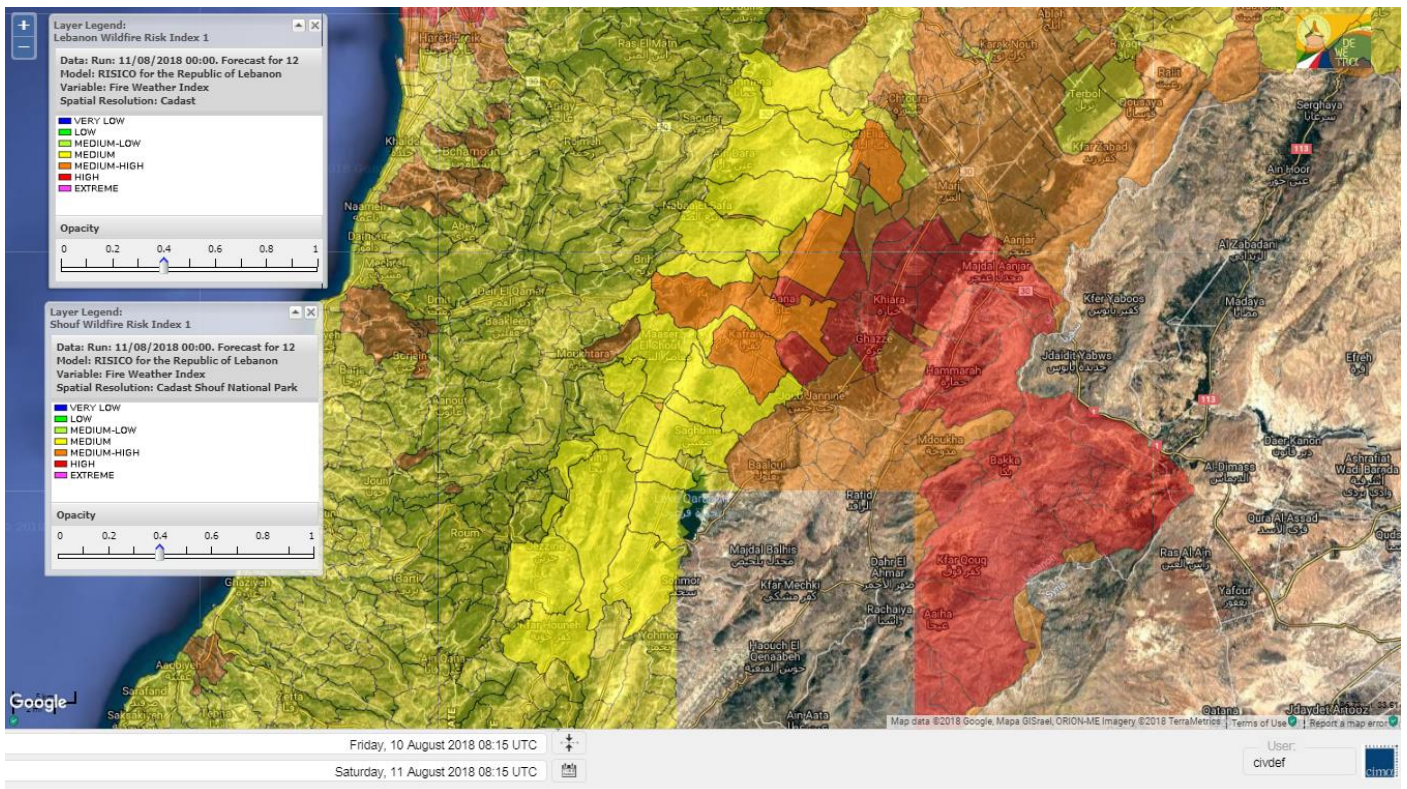

Shouf Biosphere Reserve Forecast for 12 Aug 2018