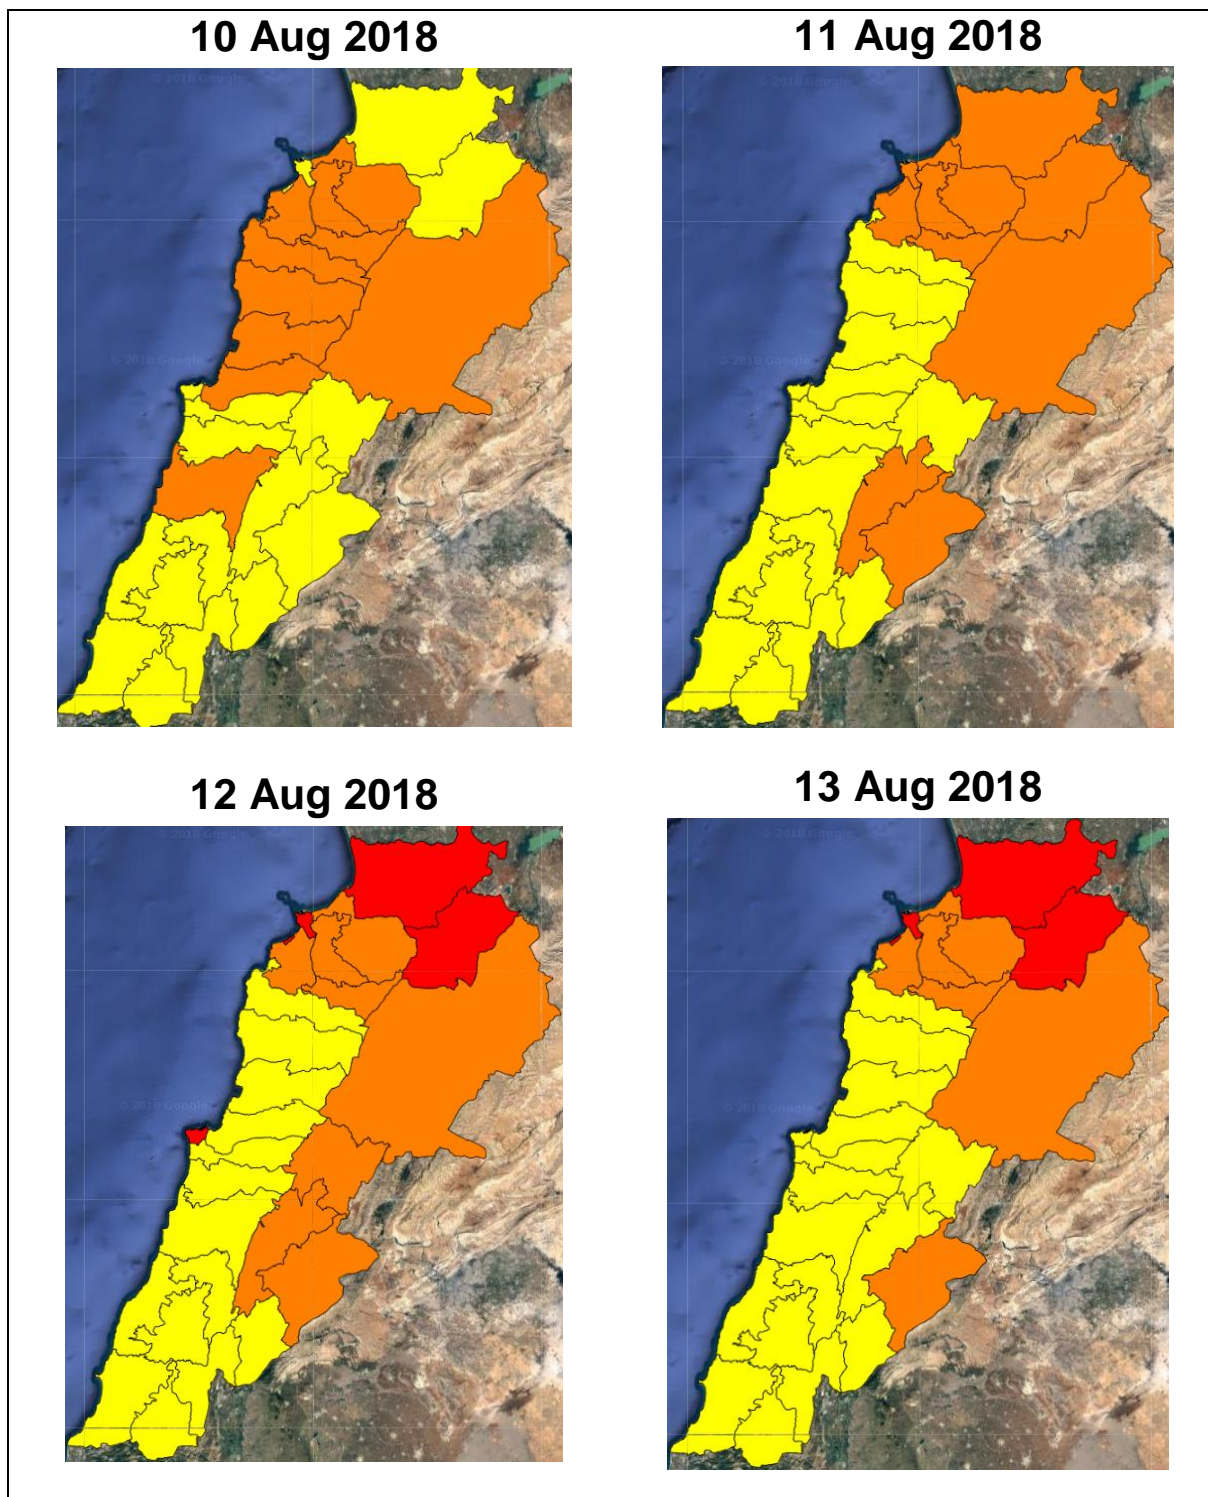

FIRE RISK INDEX

Layer Legend:
Lebanon Wildfire Risk Index 1

Data: Run: 11/08/2018 00:00. Forecast for 11
Model: RISICO for the Republic of Lebanon
Variable: Fire Weather Index
Spatial Resolution: Caza

- VERY LOW
- LOW
- MEDIUM-LOW
- MEDIUM
- MEDIUM-HIGH
- HIGH
- EXTREME