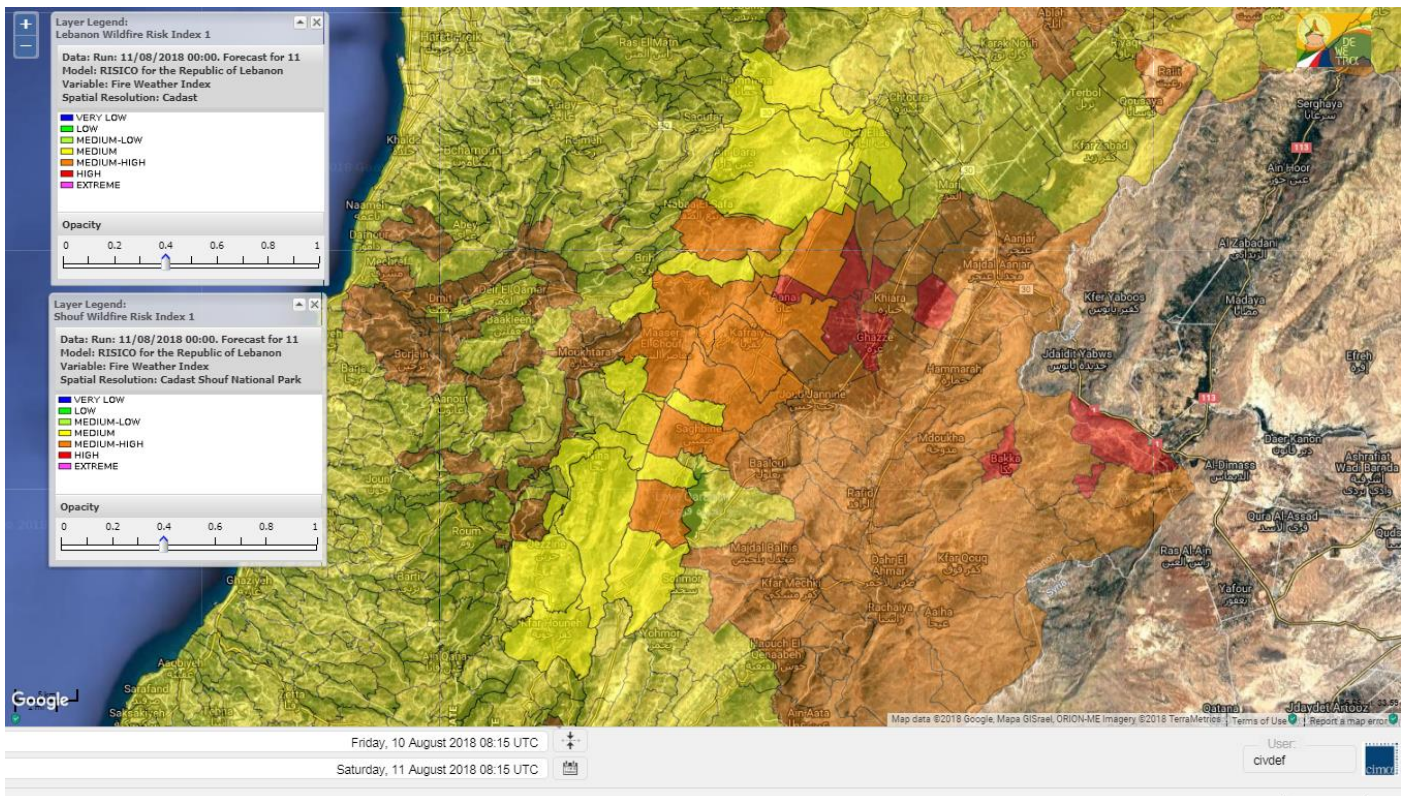

Shouf Biosphere Reserve Forecast for 11 Aug 2018