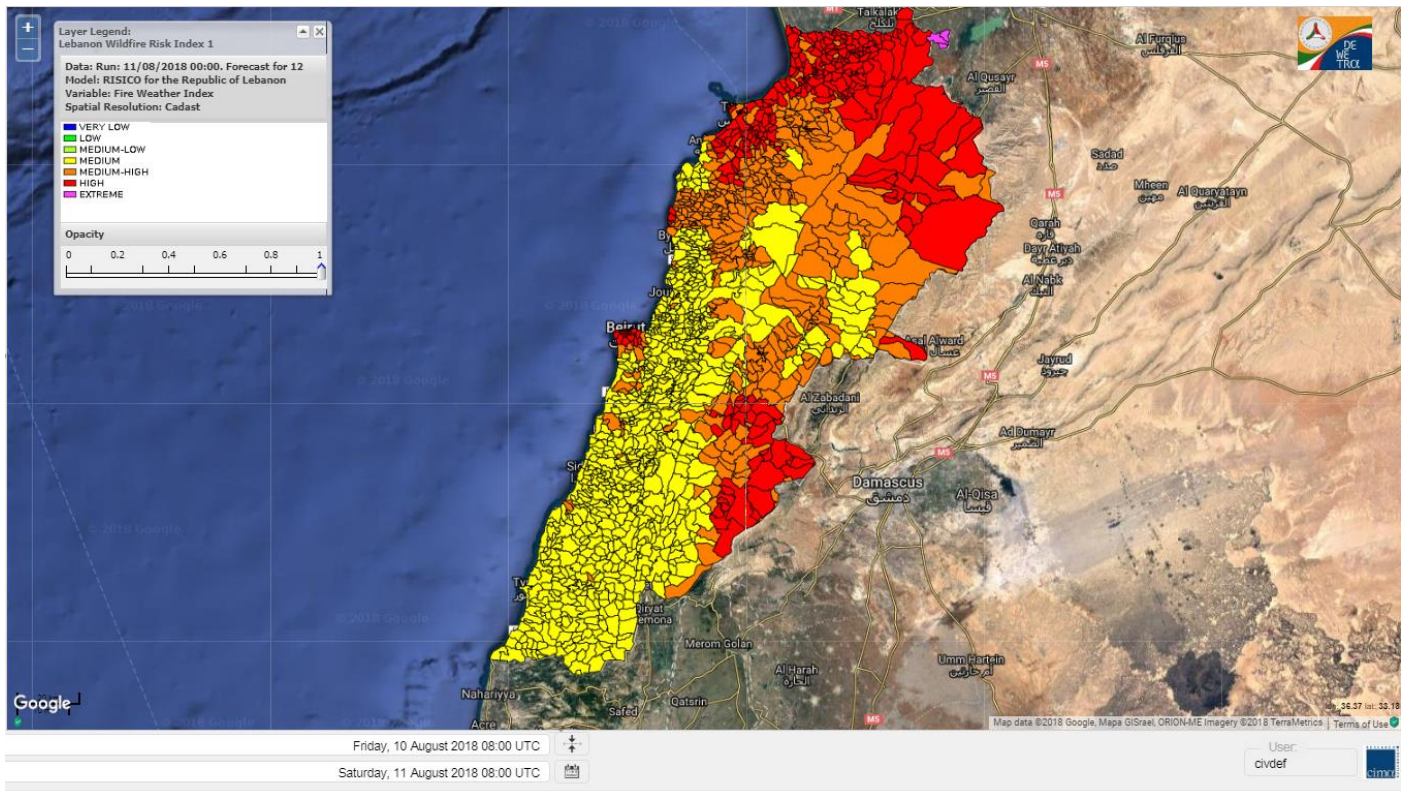

Lebanon for 12 Aug 2018