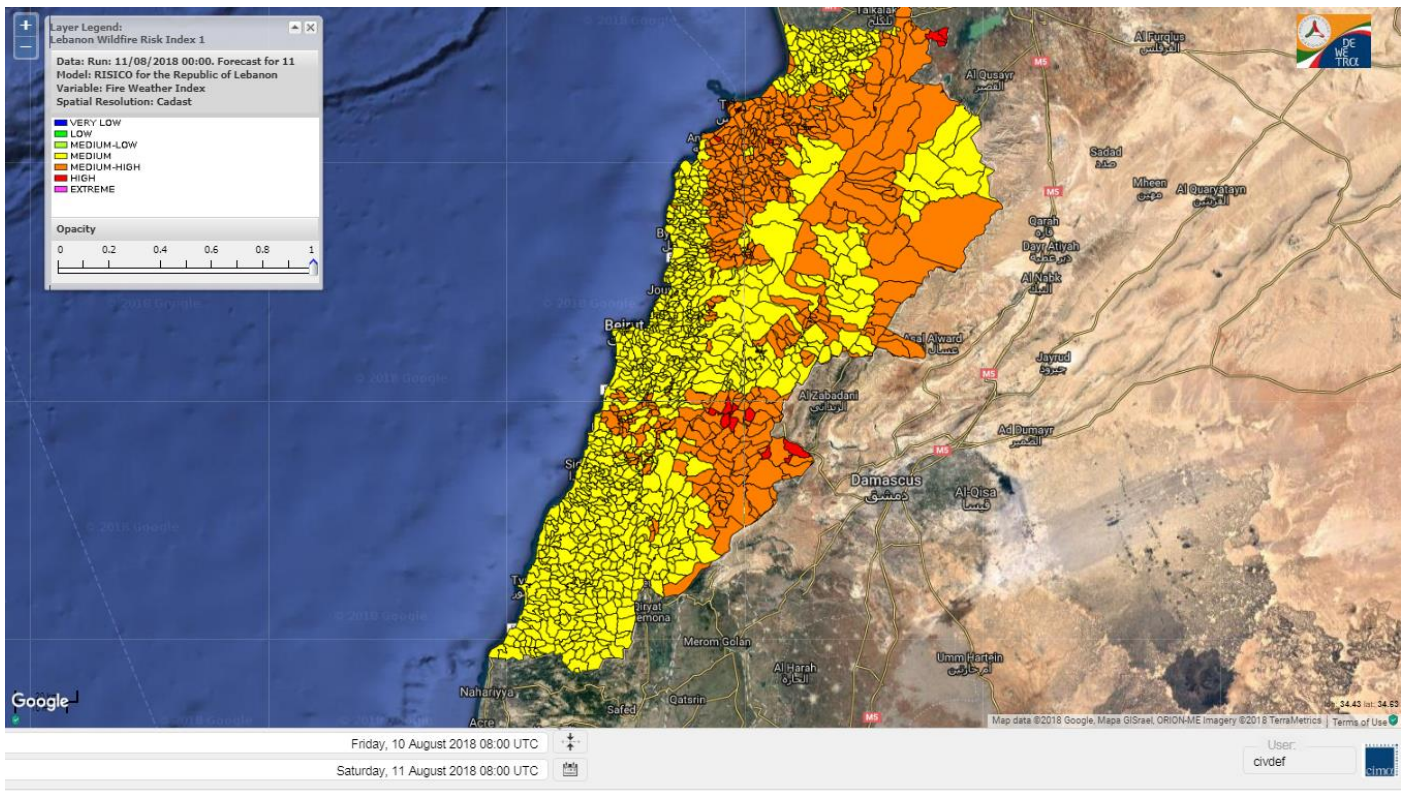

Lebanon for 11 Aug 2018