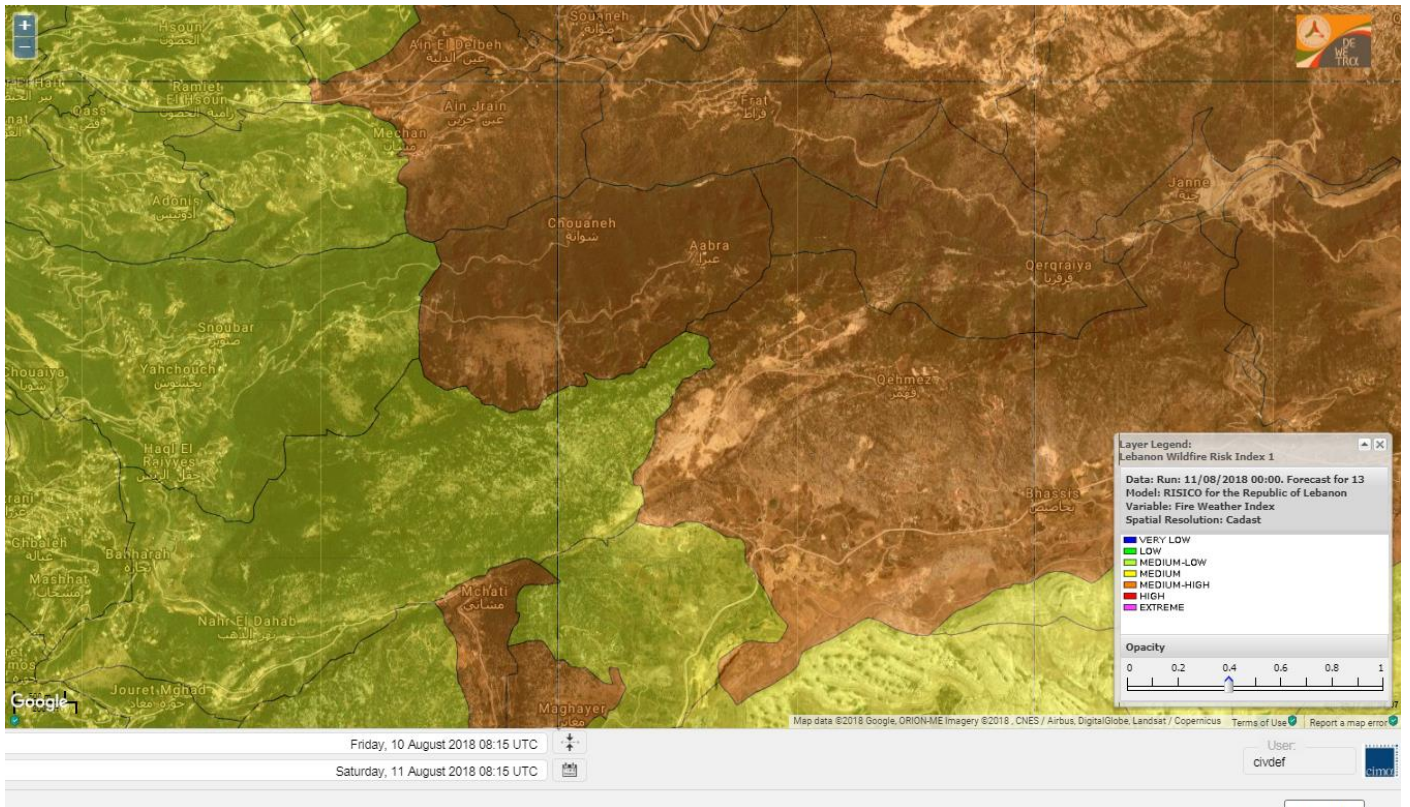

Jabal Moussa Reserve Forecast for 13 Aug 2018