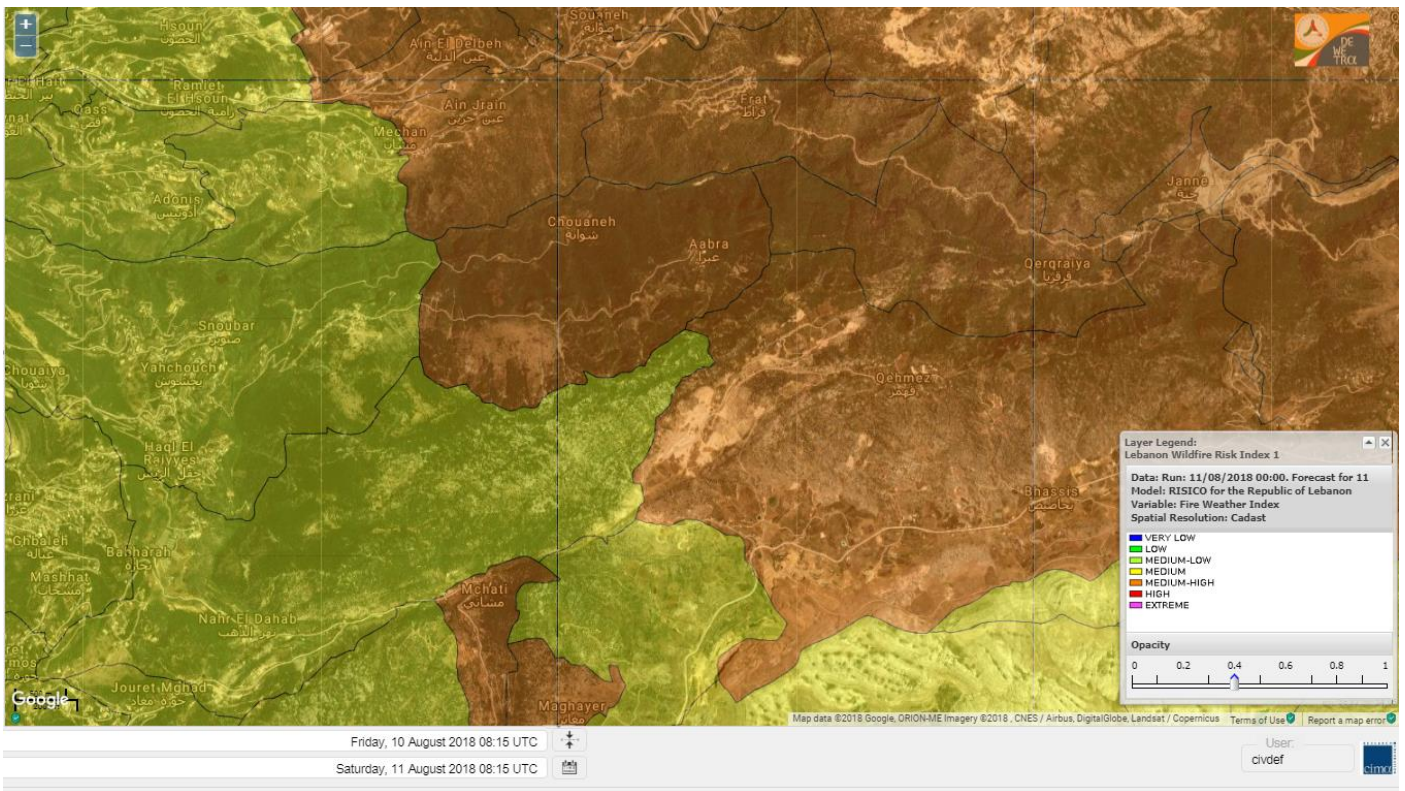

Shouf Biosphere Reserve Forecast for 11 Aug 2018

Shouf Biosphere Reserve Forecast for 12 Aug 2018

Shouf Biosphere Reserve Forecast for 13 Aug 2018

Jabal Moussa Reserve Forecast for 11 Aug 2018

Jabal Moussa Reserve Forecast for 12 Aug 2018