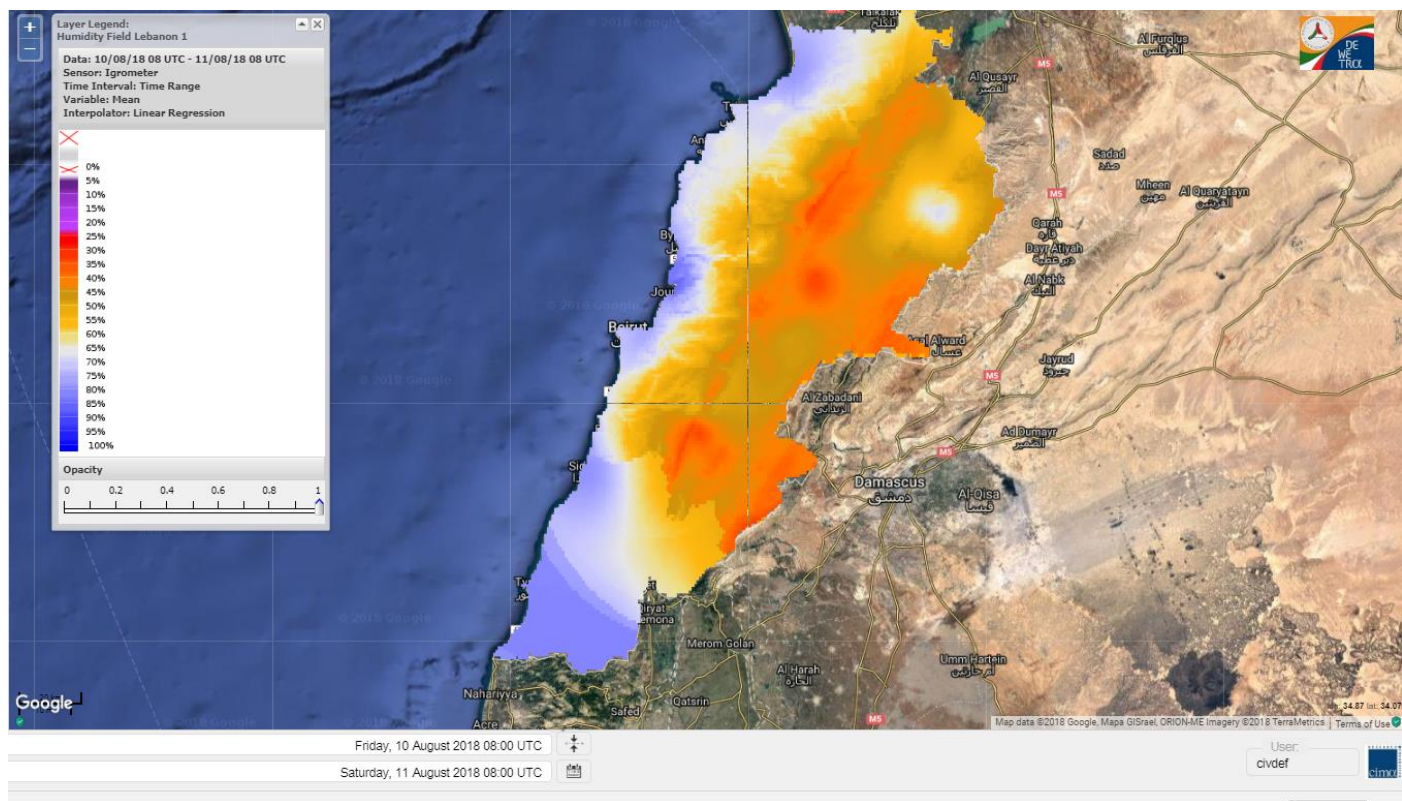

Lebanon humidity for 11 Aug 2018