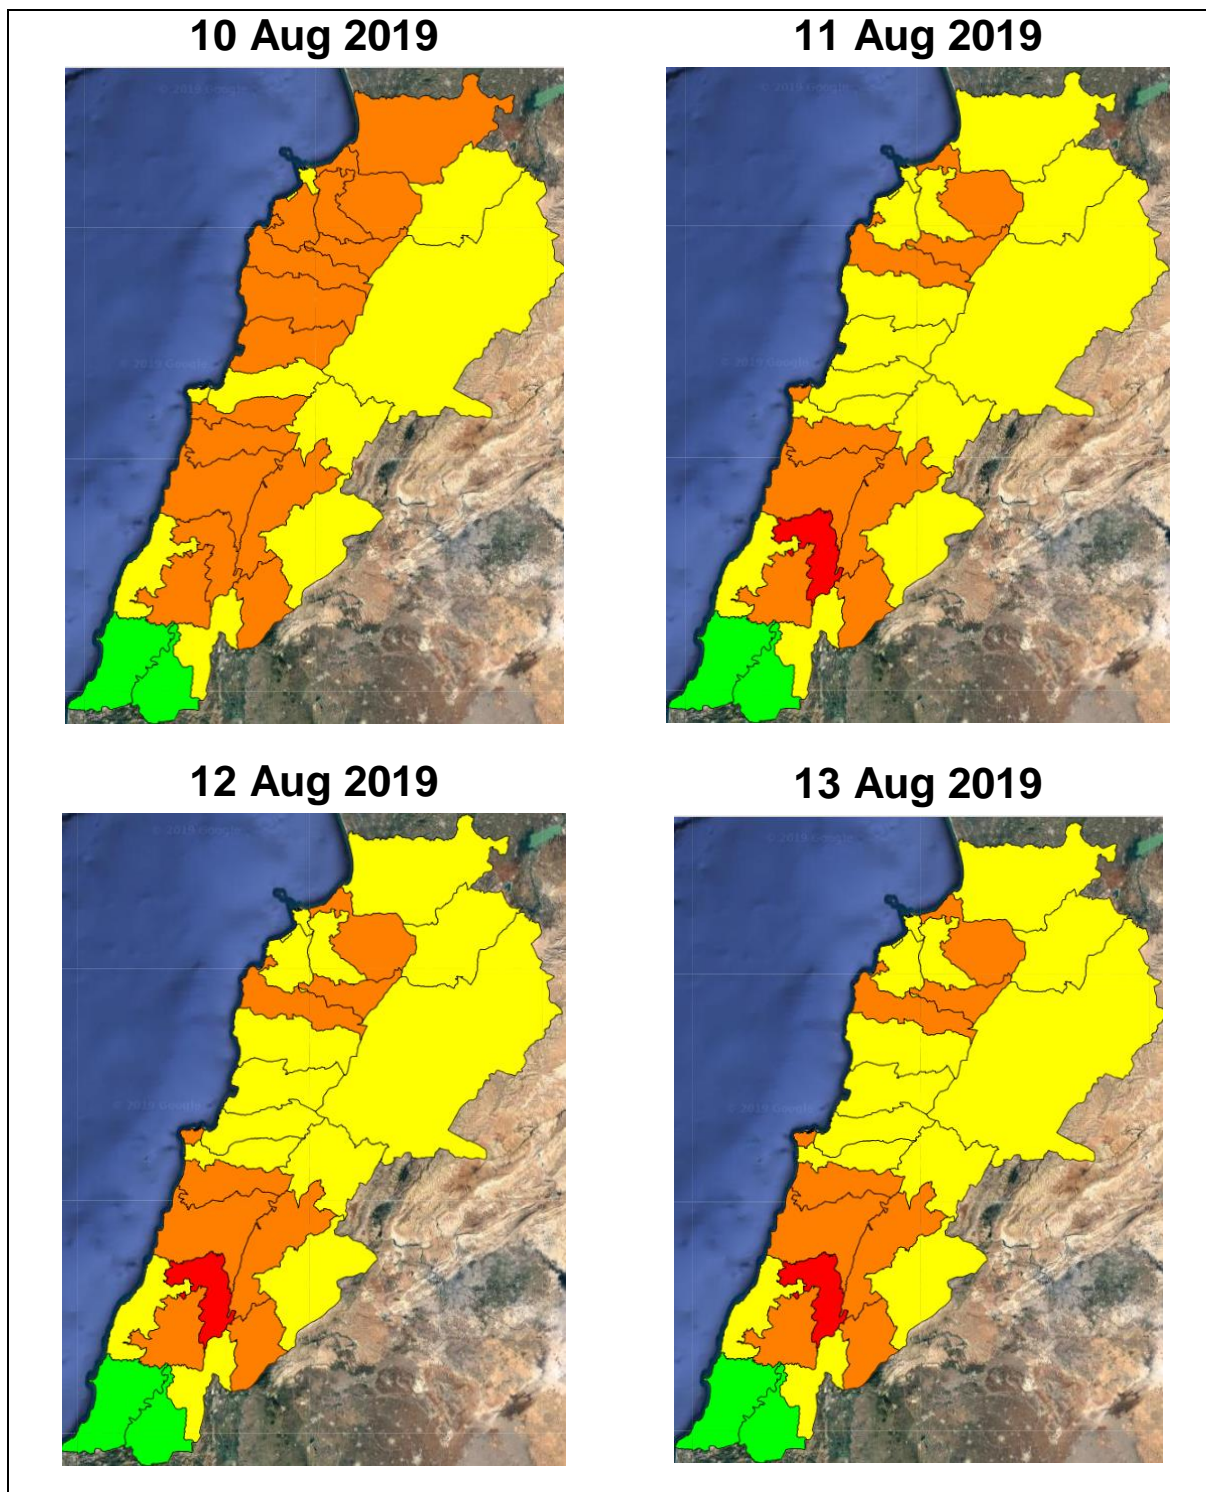

FIRE RISK INDEX

Layer Legend:
Lebanon Wildfire Risk Index 1

Data: Run: 11/08/2019 00:00. Forecast for 11
Model: RISICO for the Republic of Lebanon
Variable: Fire Weather Index
Spatial Resolution: Caza

- VERY LOW
- LOW
- MEDIUM-LOW
- MEDIUM
- MEDIUM-HIGH
- HIGH
- EXTREME