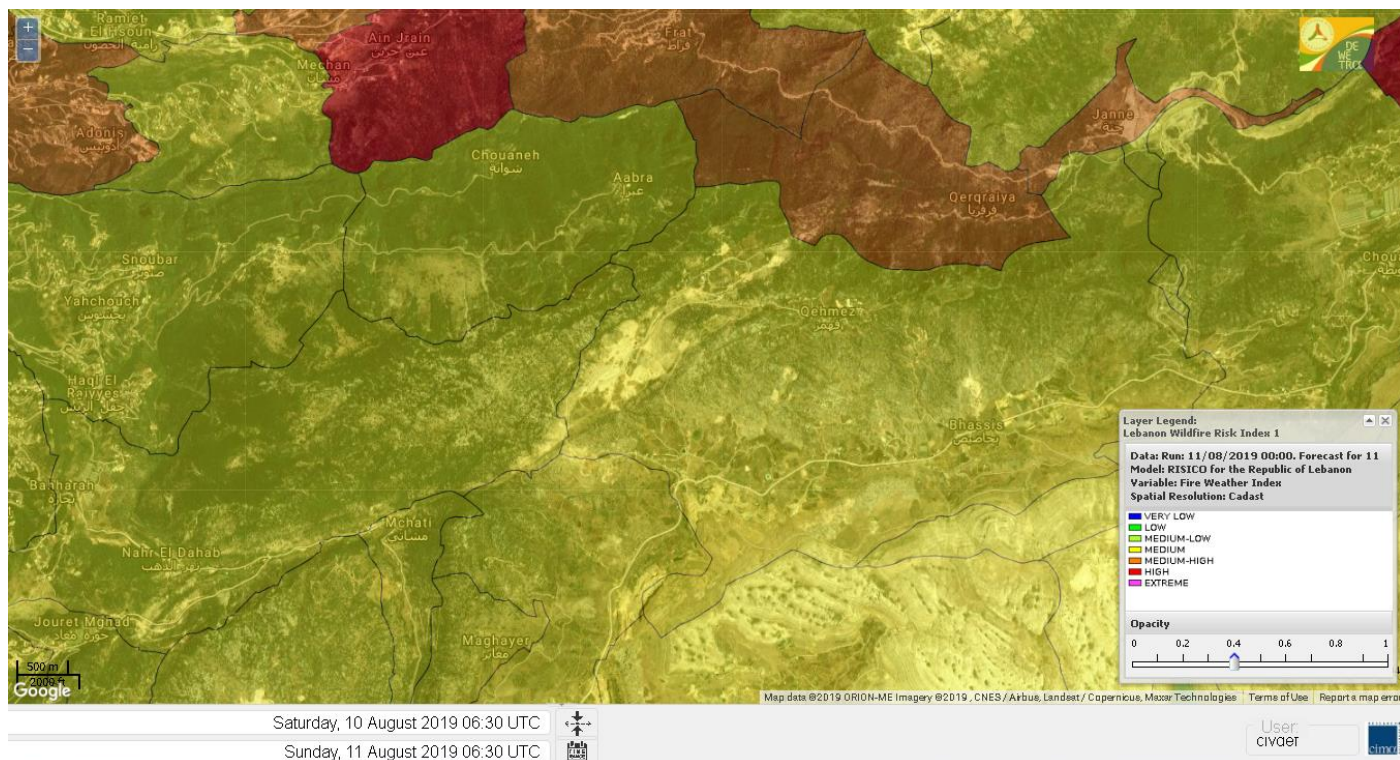

Jabal Moussa Reserve Forecast for 13 Aug 2019