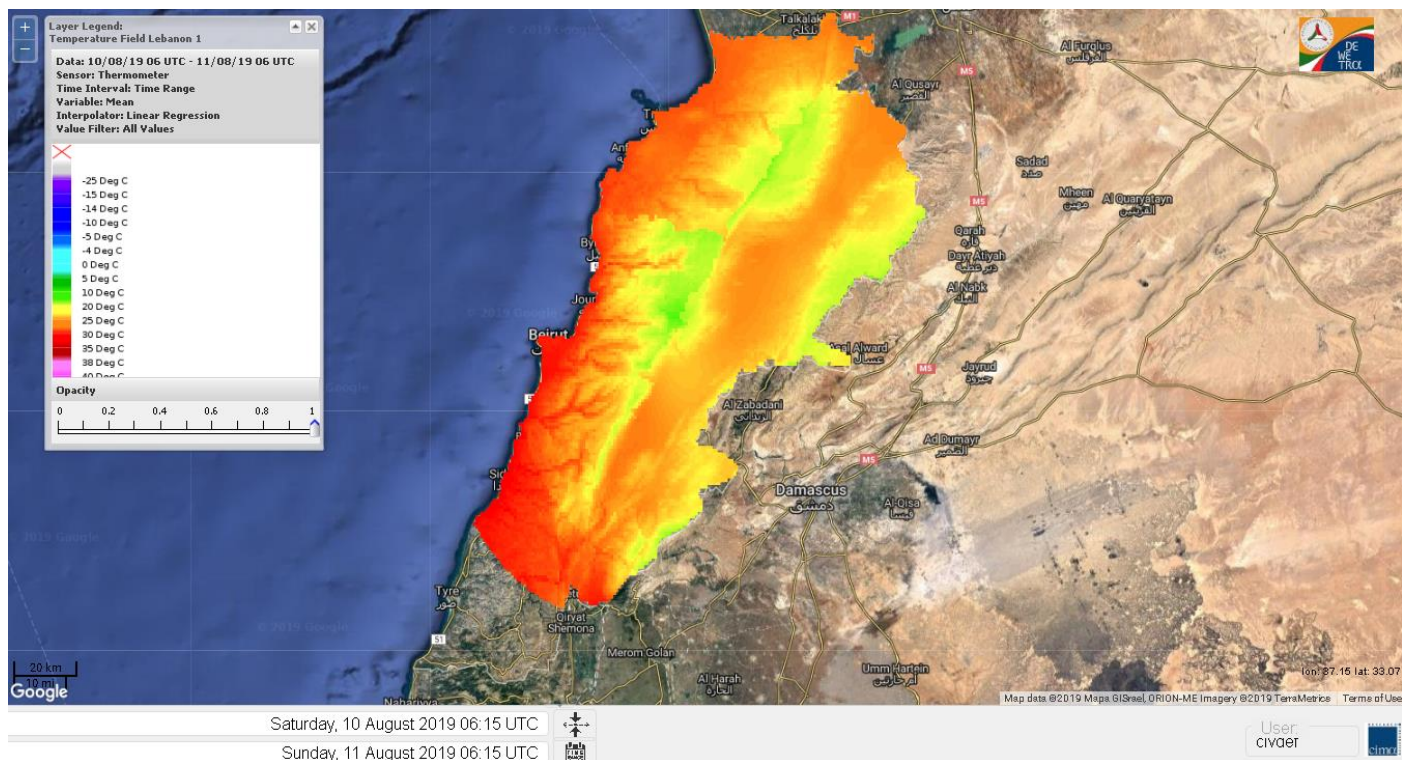

Lebanon temperature for 11 Aug 2019