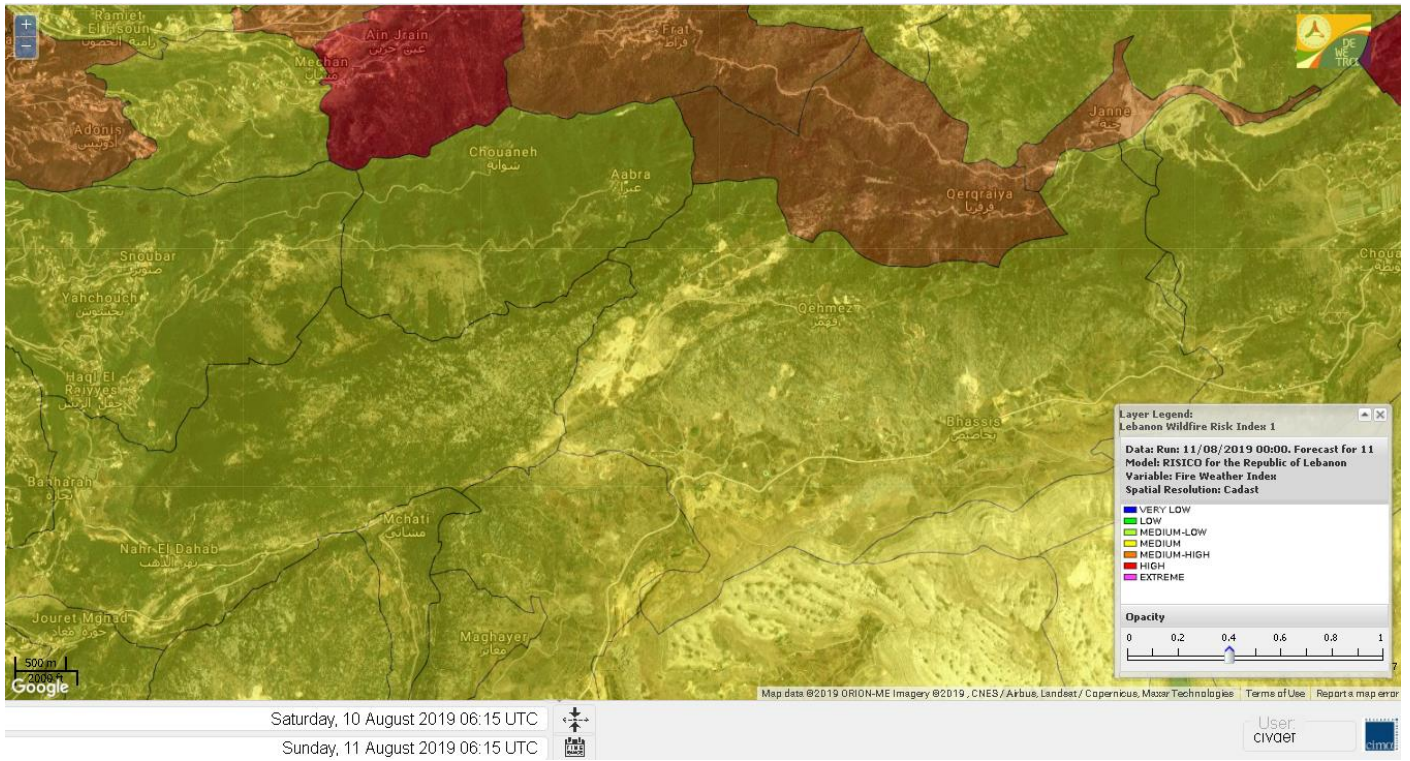

Jabal Moussa Reserve Forecast for 11 Aug 2019