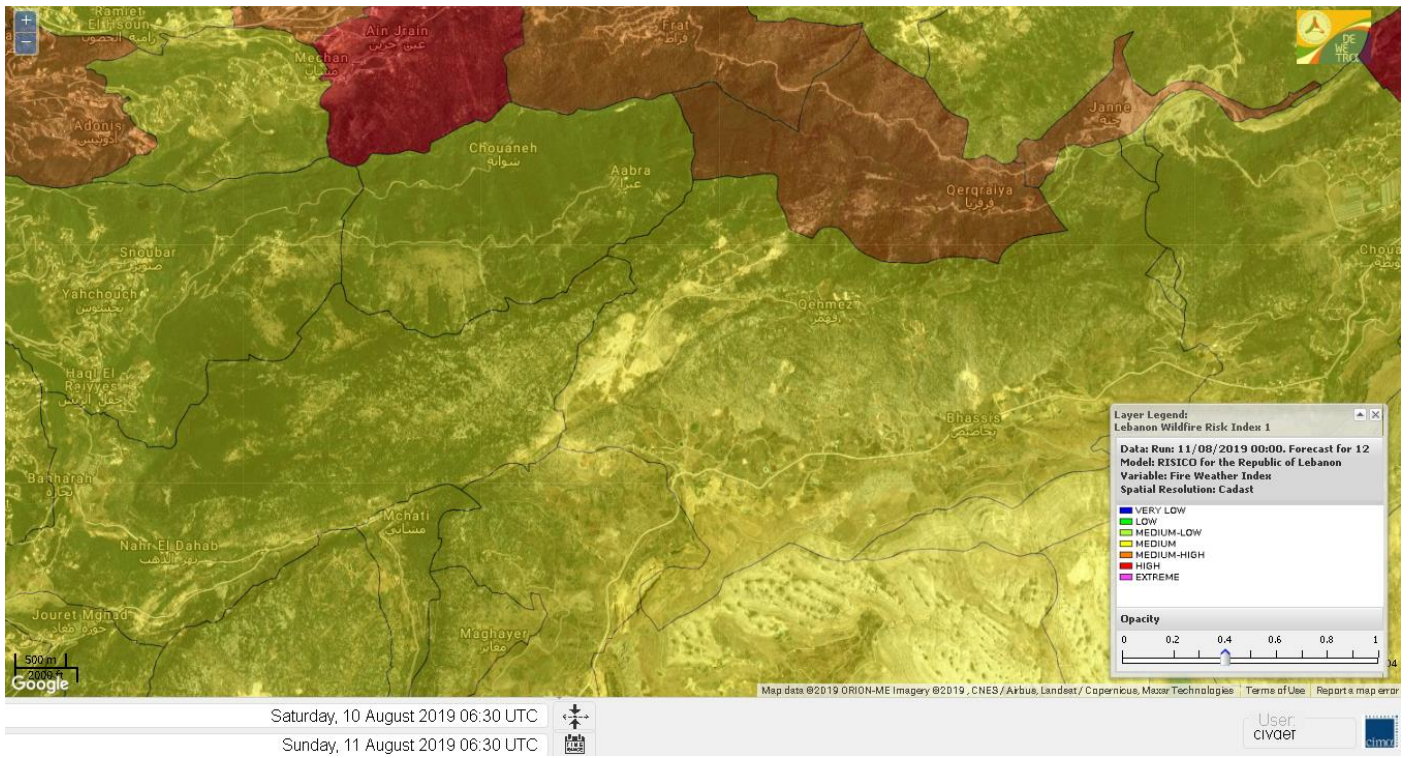

Jabal Moussa Reserve Forecast for 12 Aug 2019