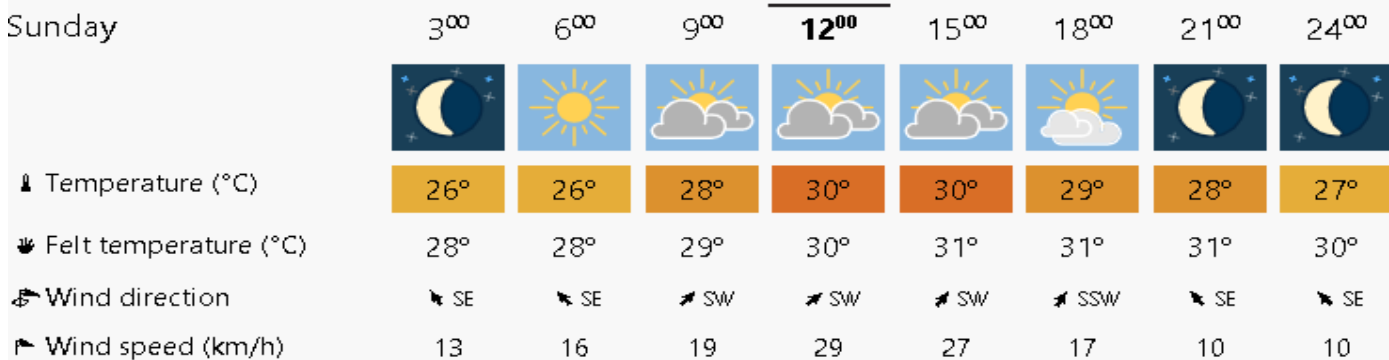

## Weather in Beirut

Beyrouth, Lebanon, 33.893° N 35.502° E, 40 m asl