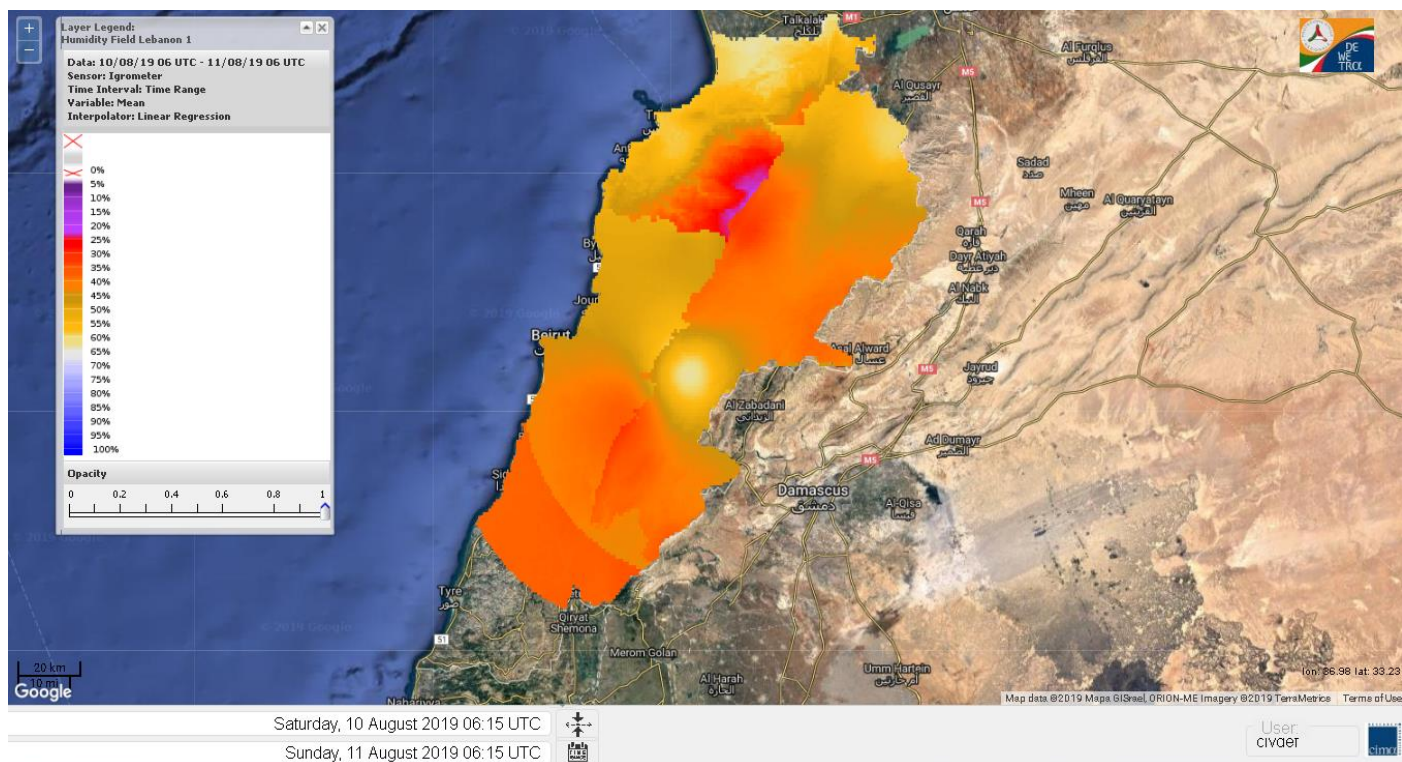

Lebanon humidity for 11 Aug 2019