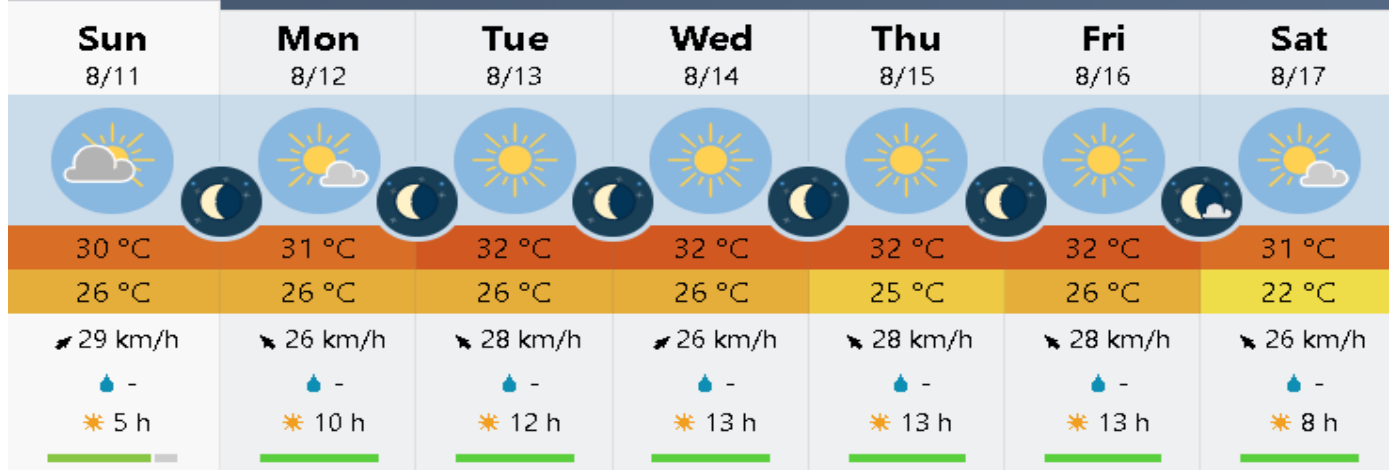

Weather in Beirut

Beyrouth, Lebanon, 33.893° N 35.502° E, 40 m asl