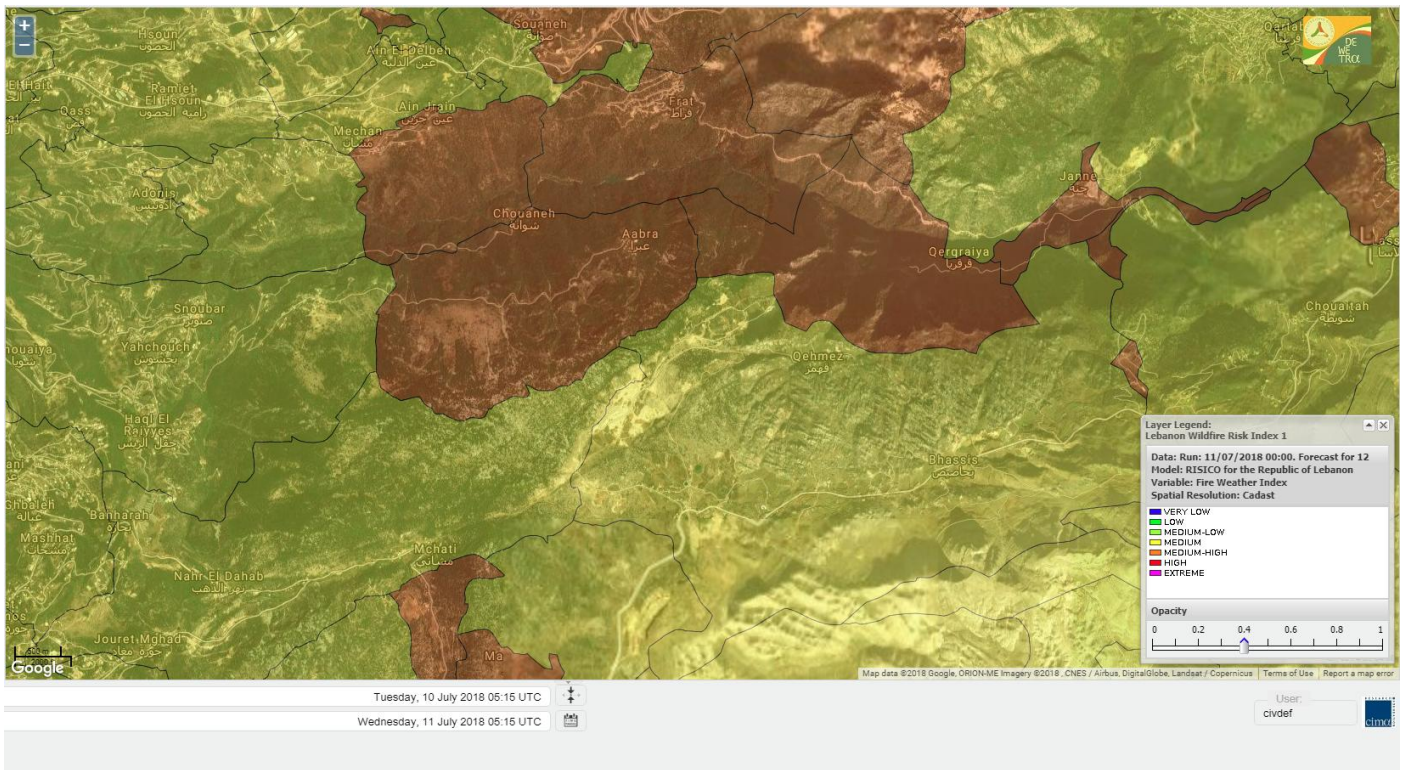

Jabal Moussa Reserve Forecast for 12 July 2018