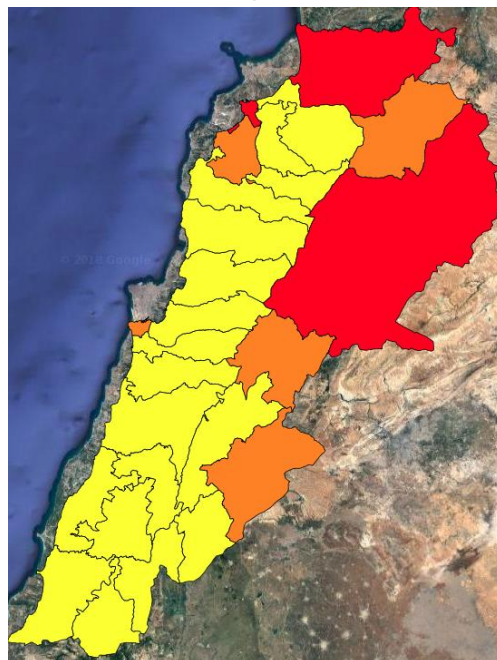

# FIRE RISK INDEX

10 July 2018

11 July 2018

12 July 2018

13 July 2018

Layer Legend:  
Lebanon Wildfire Risk Index 1

Data: Run: 11/07/2018 00:00. Forecast for 11  
Model: RISICO for the Republic of Lebanon  
Variable: Fire Weather Index  
Spatial Resolution: Caza

- VERY LOW
- LOW
- MEDIUM-LOW
- MEDIUM
- MEDIUM-HIGH
- HIGH
- EXTREME