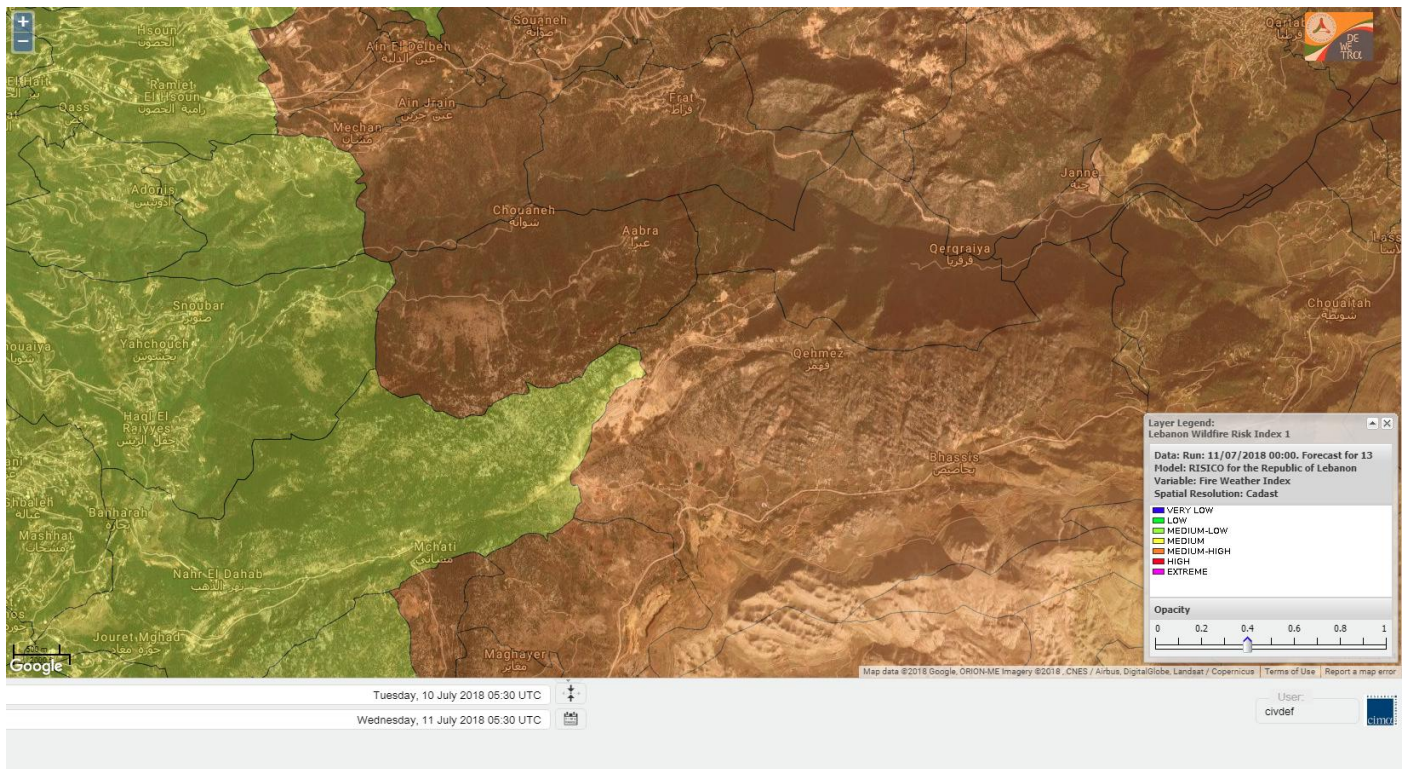

Jabal Moussa Reserve Forecast for 13 July 2018