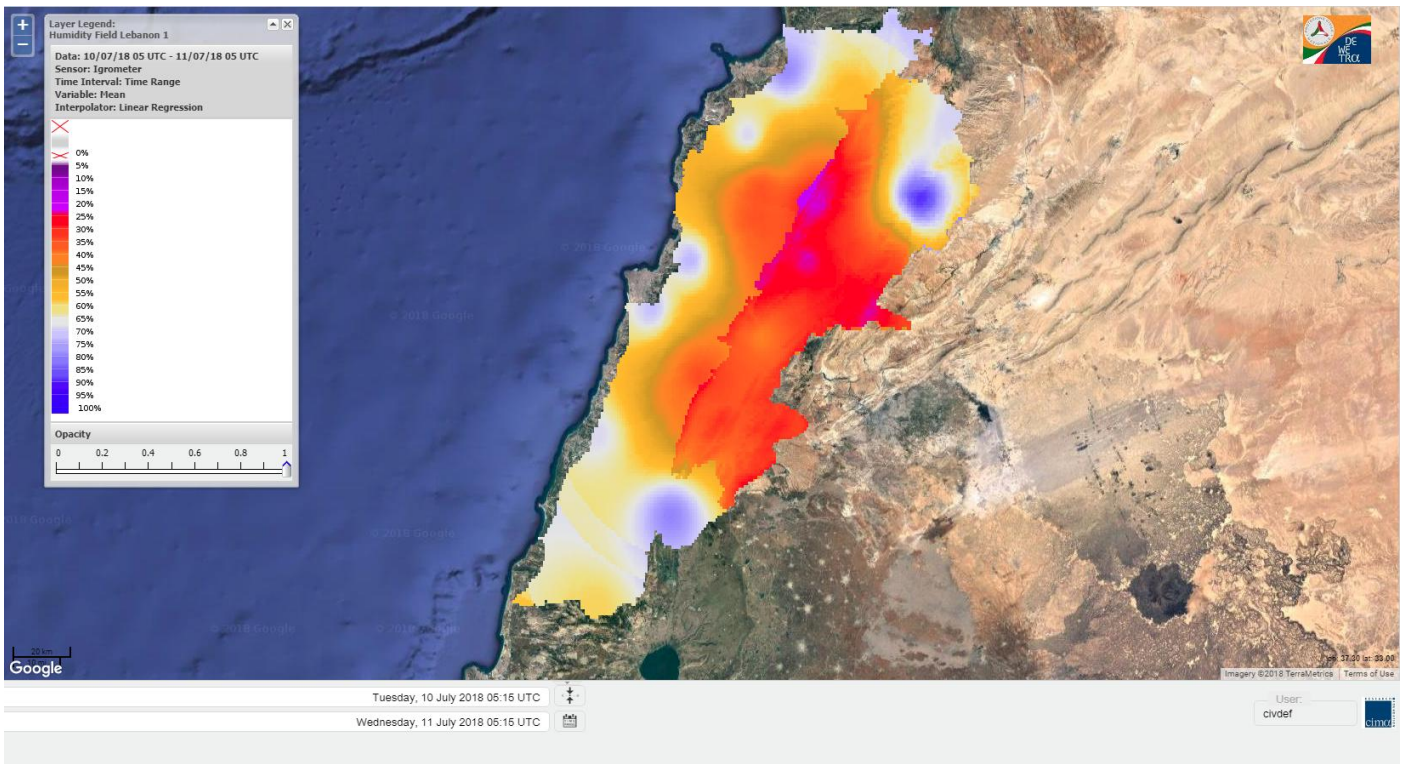

Lebanon humidity for Lebanon 11 July 2018