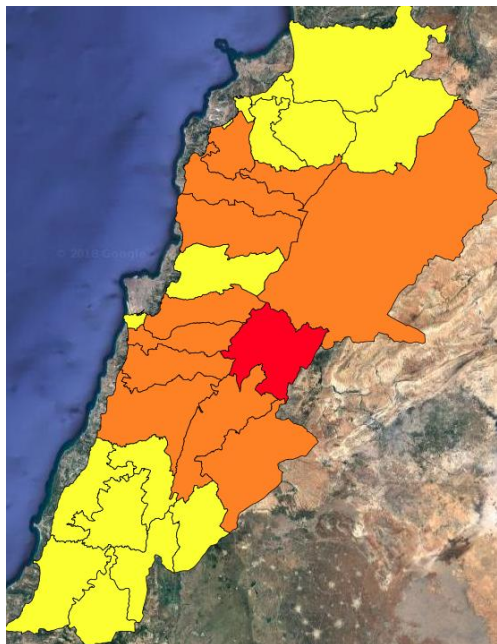

FIRE RISK INDEX

10 July 2018