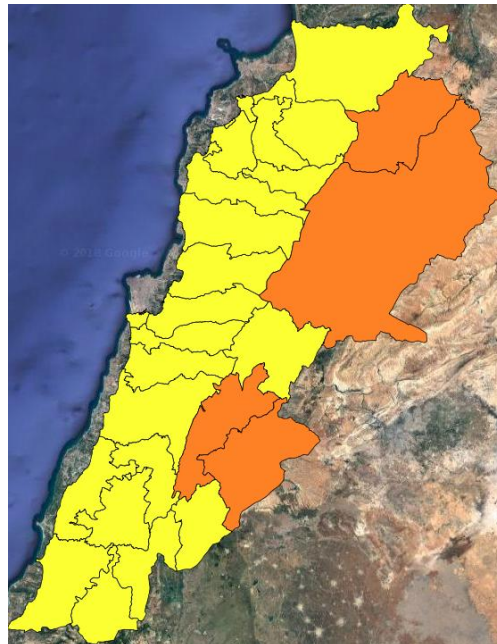

11 July 2018