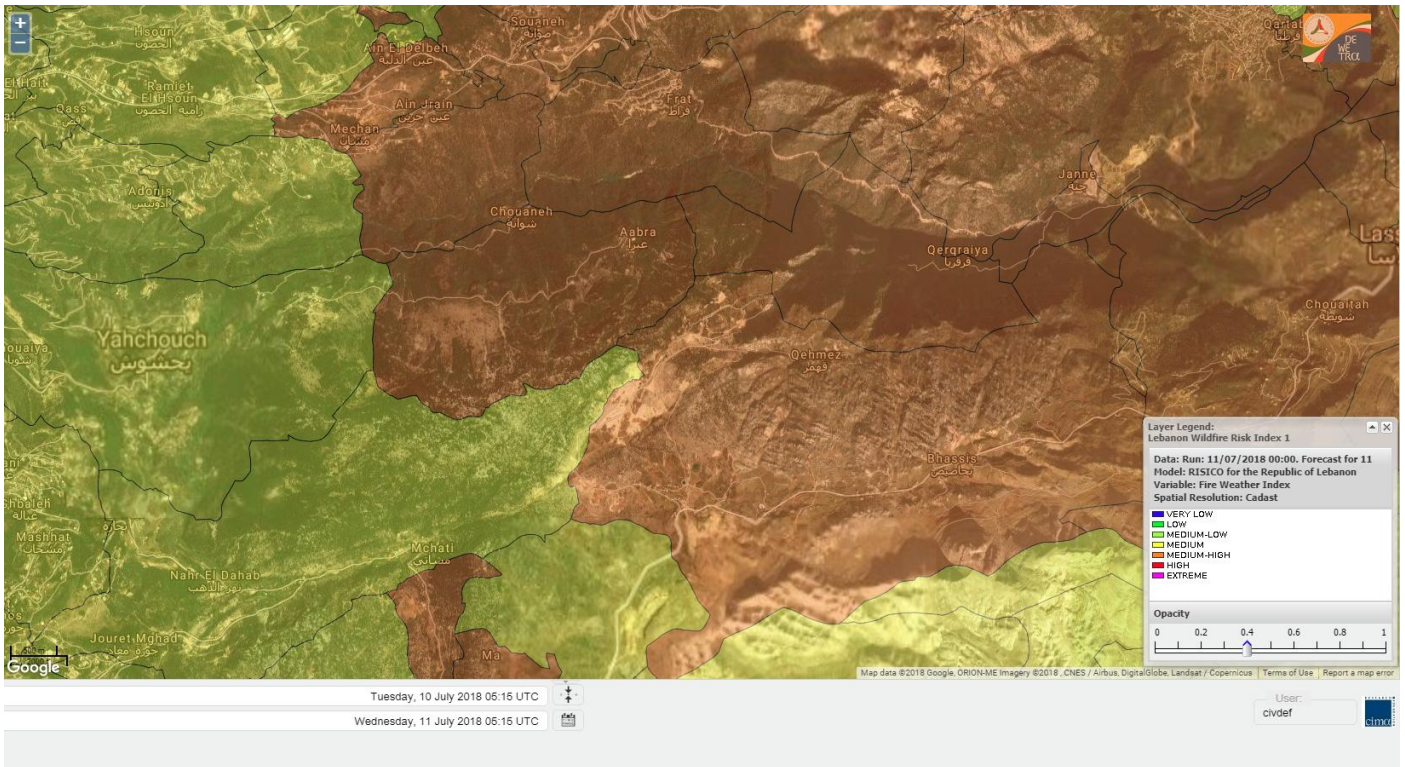

Jabal Moussa Reserve Forecast for 11 July 2018