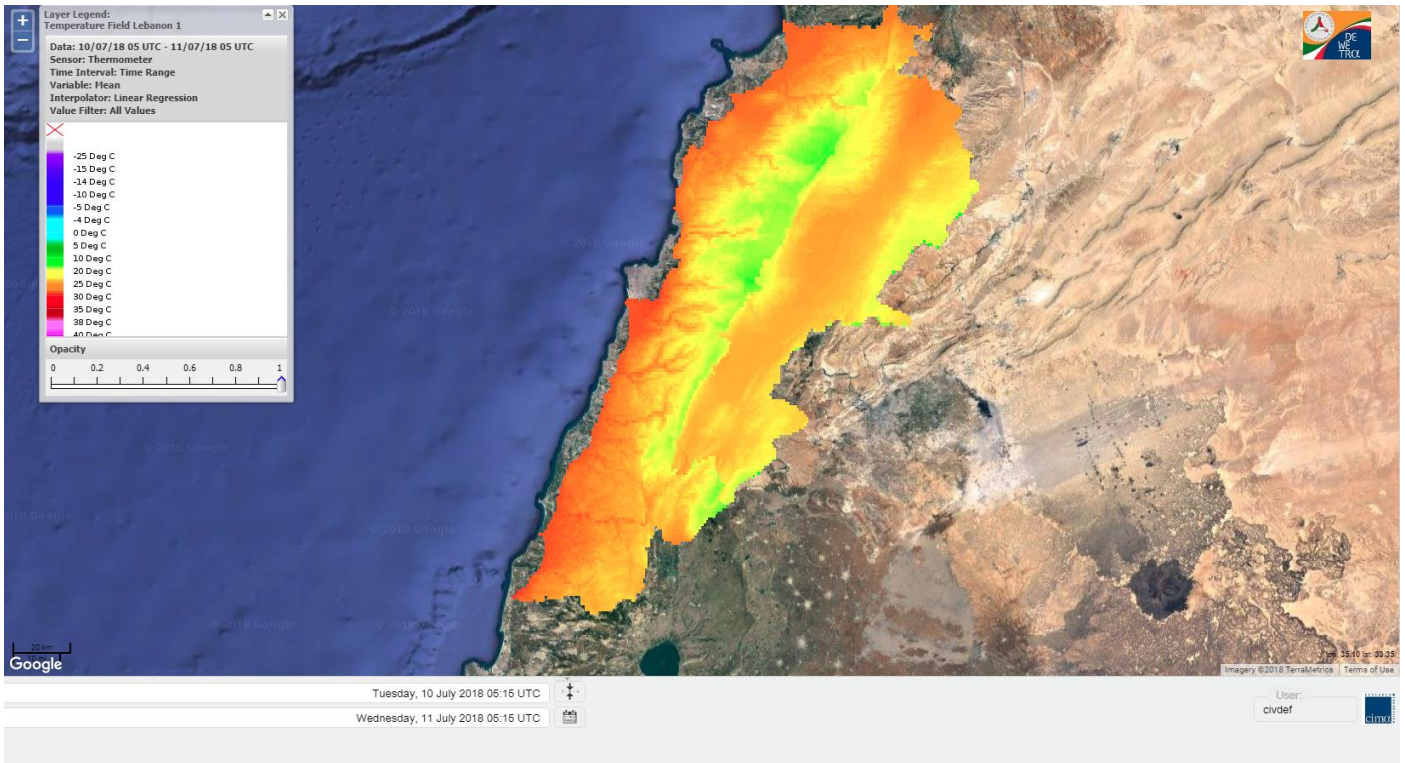

Lebanon temperature for Lebanon 11 July 2018