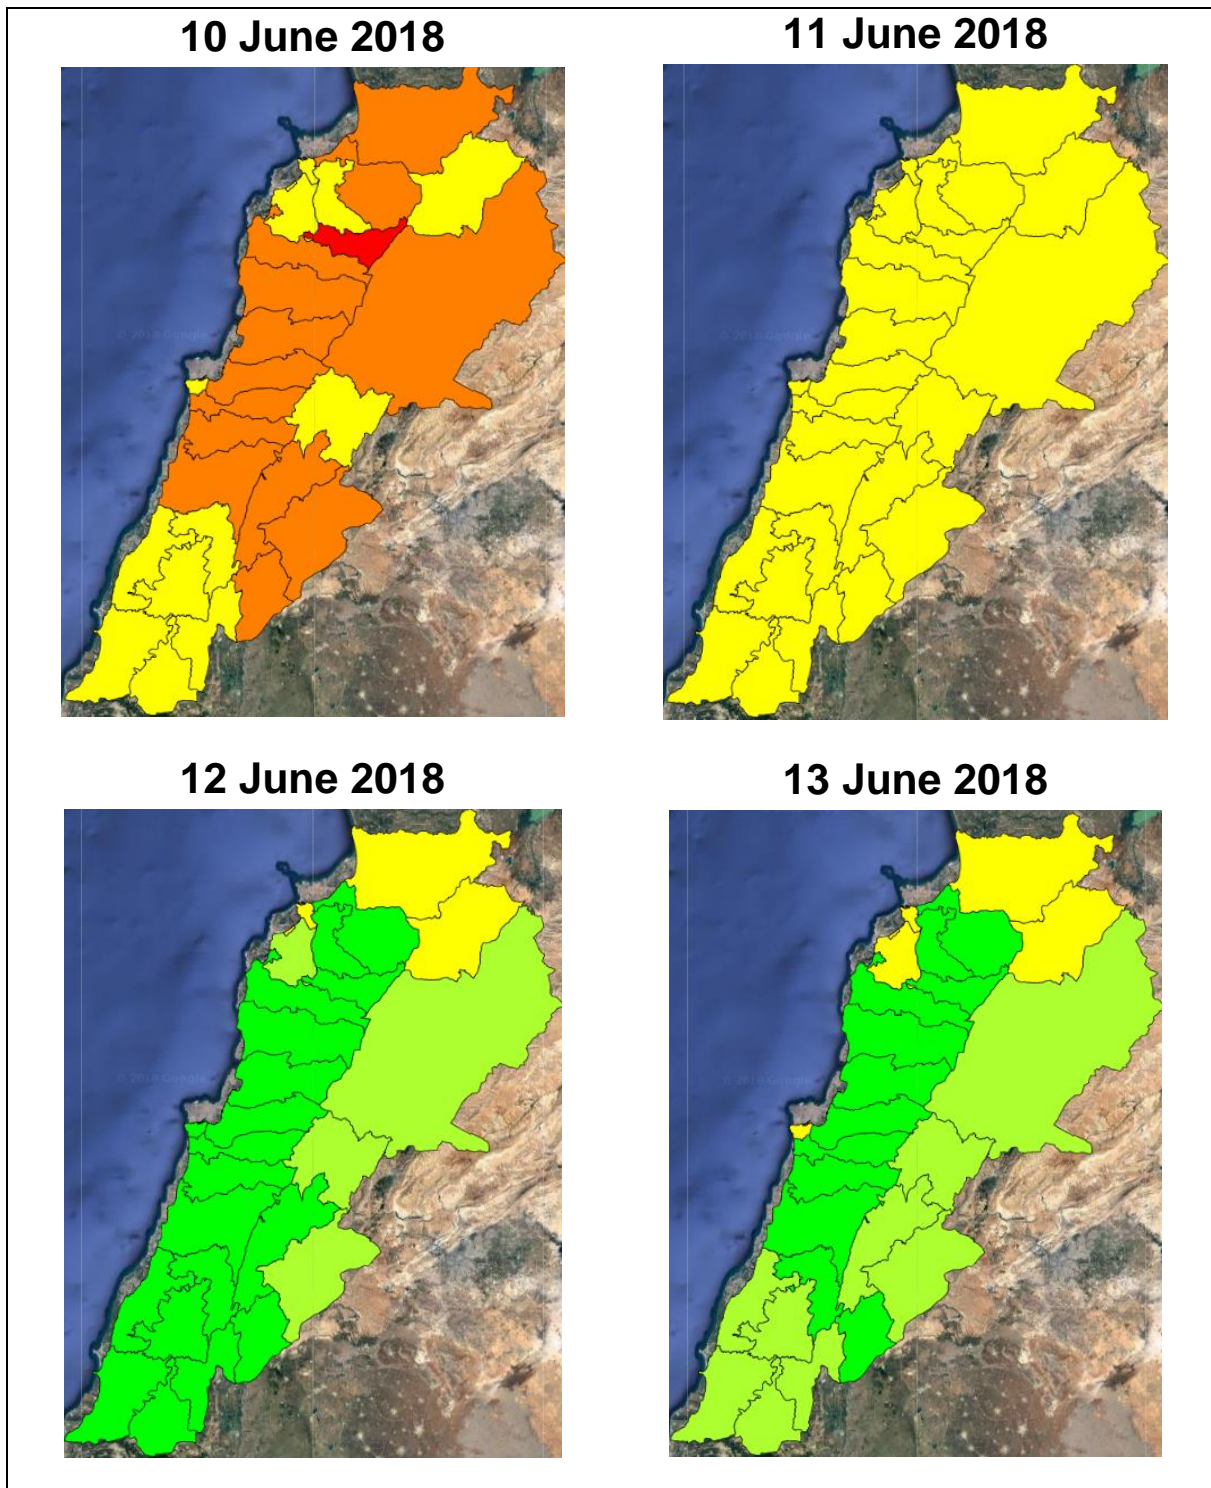

FIRE RISK INDEX

Layer Legend:
Lebanon Wildfire Risk Index 1

Data: Run: 11/06/2018 00:00. Forecast for 11
Model: RISICO for the Republic of Lebanon
Variable: Fire Weather Index
Spatial Resolution: Caza

- VERY LOW
- LOW
- MEDIUM-LOW
- MEDIUM
- MEDIUM-HIGH
- HIGH
- EXTREME