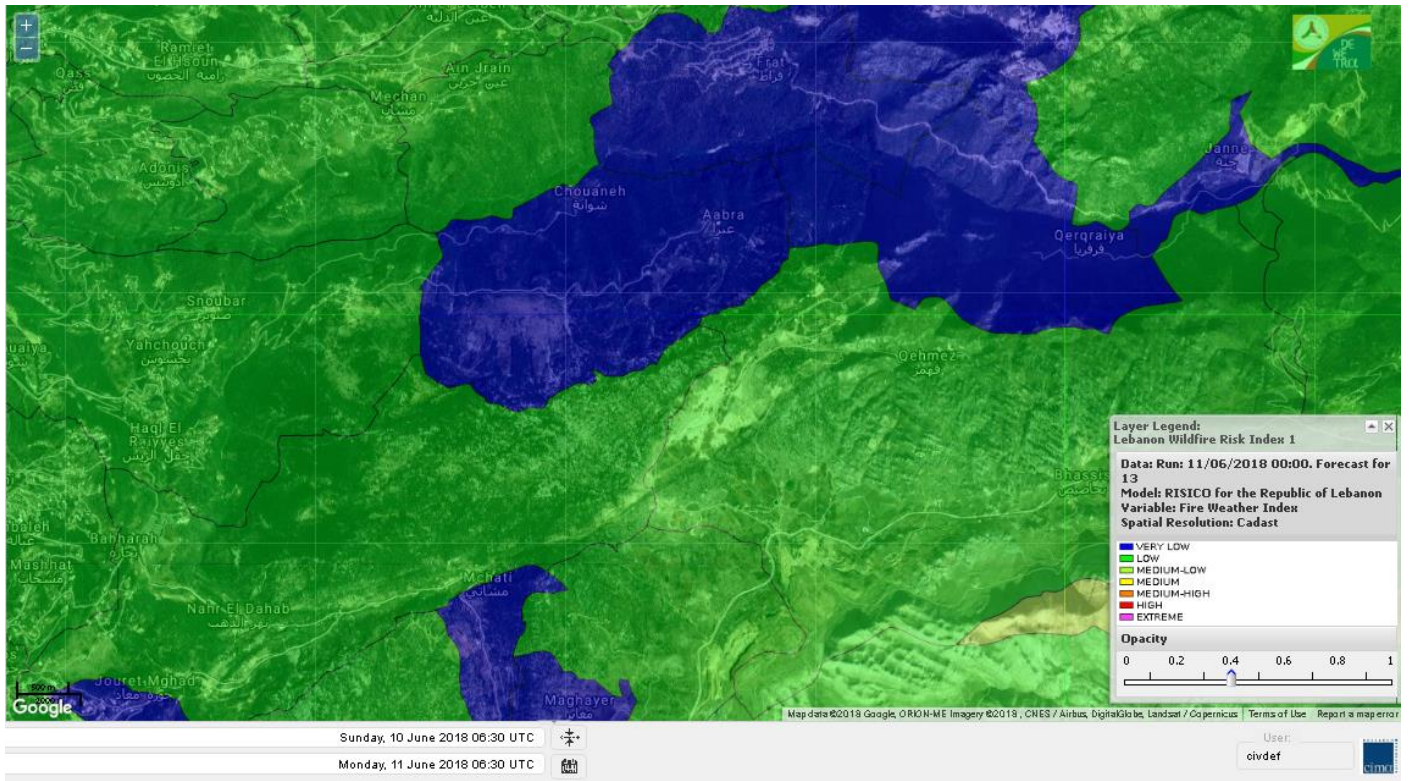

Jabal Moussa Reserve Forecast for 13 June 2018