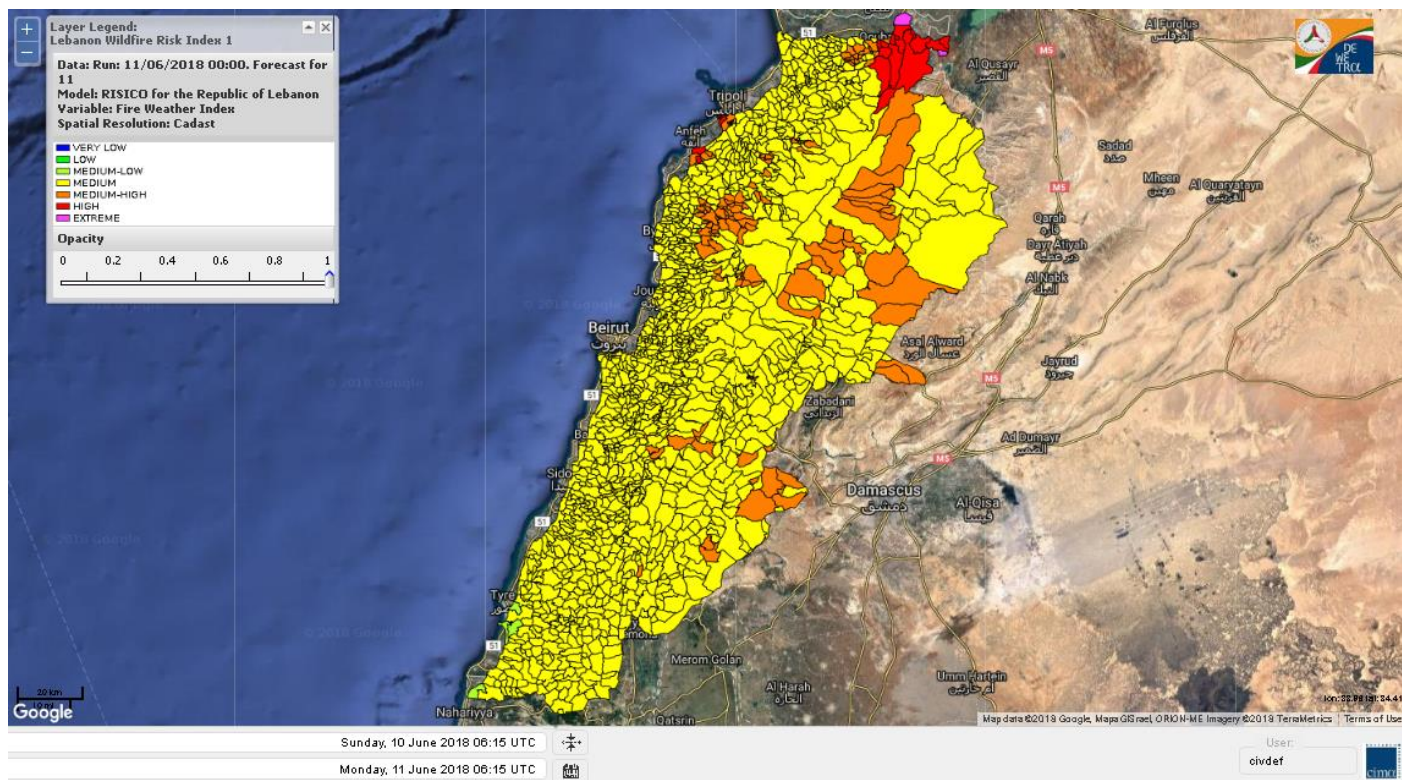

Lebanon for 11 June 2018