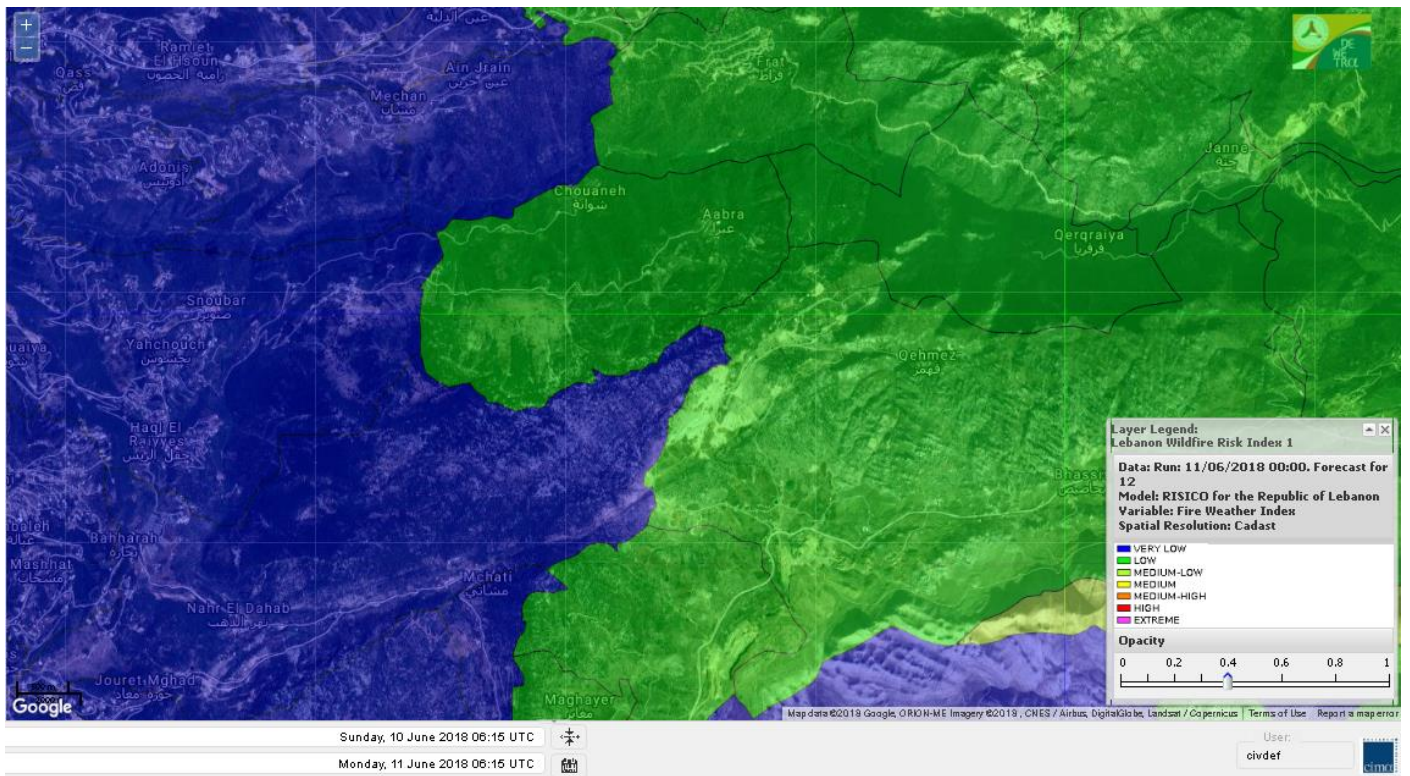

Jabal Moussa Reserve Forecast for 12 June 2018