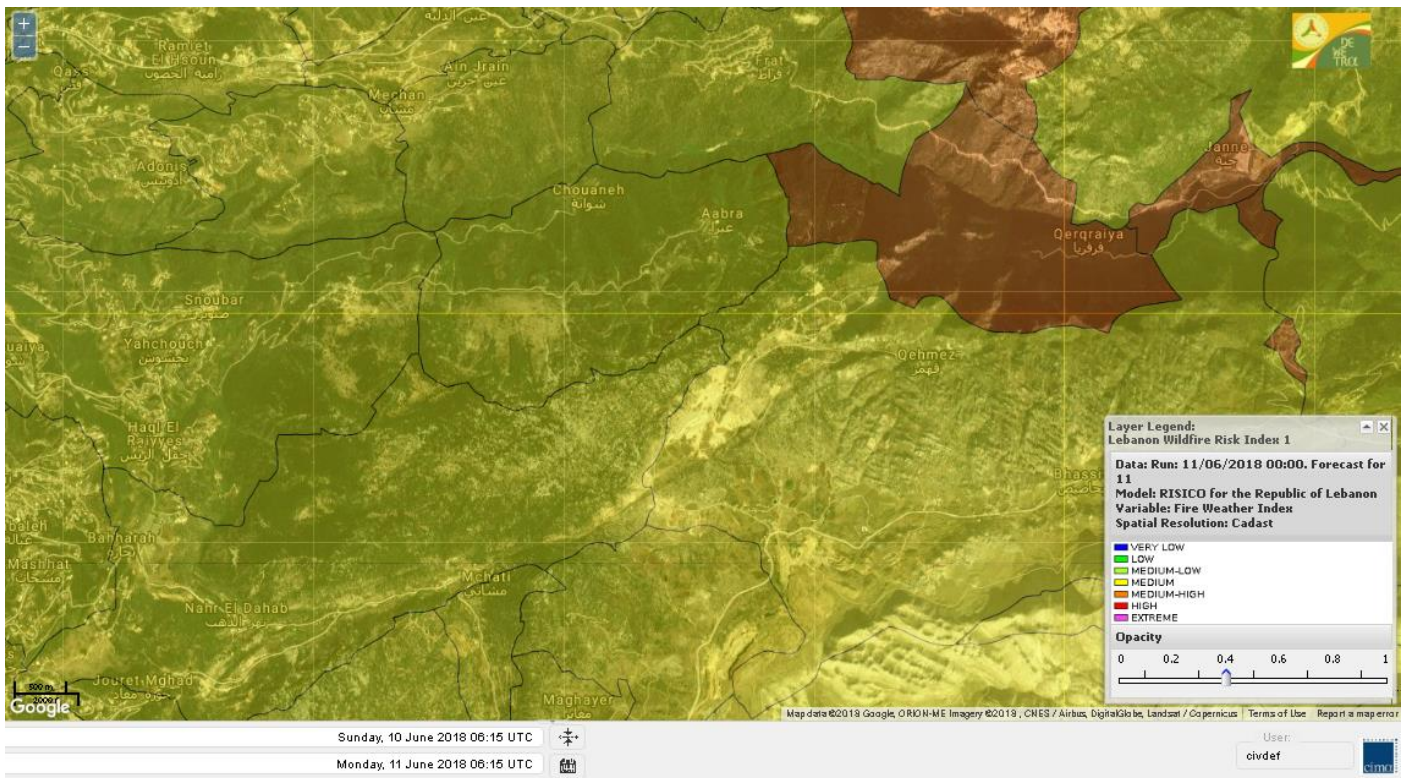

Lebanon for 13 June 2018

Shouf Biosphere Reserve Forecast for 11 June 2018

Shouf Biosphere Reserve Forecast for 12 June 2018

Shouf Biosphere Reserve Forecast for 13 June 2018

Jabal Moussa Reserve Forecast for 11 June 2018