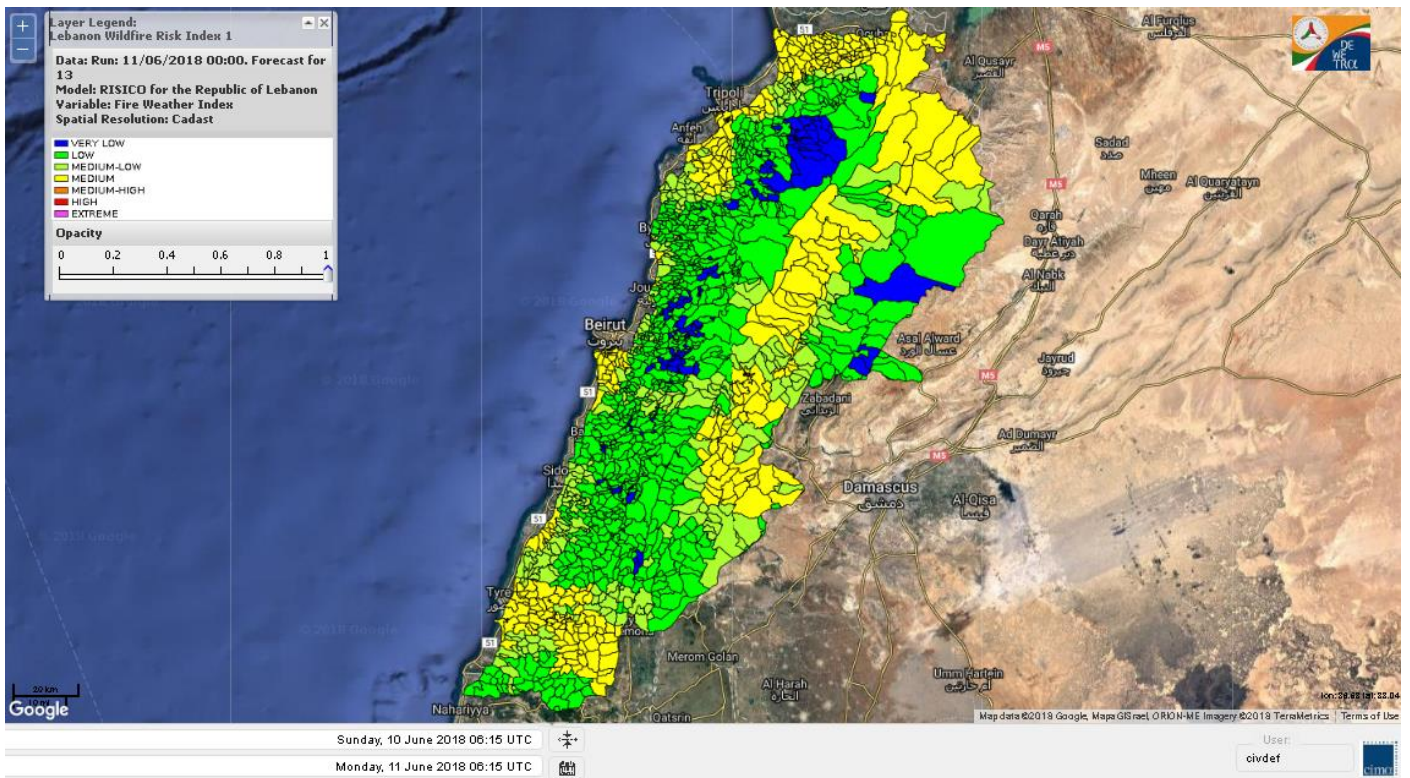

Lebanon for 13 June 2018