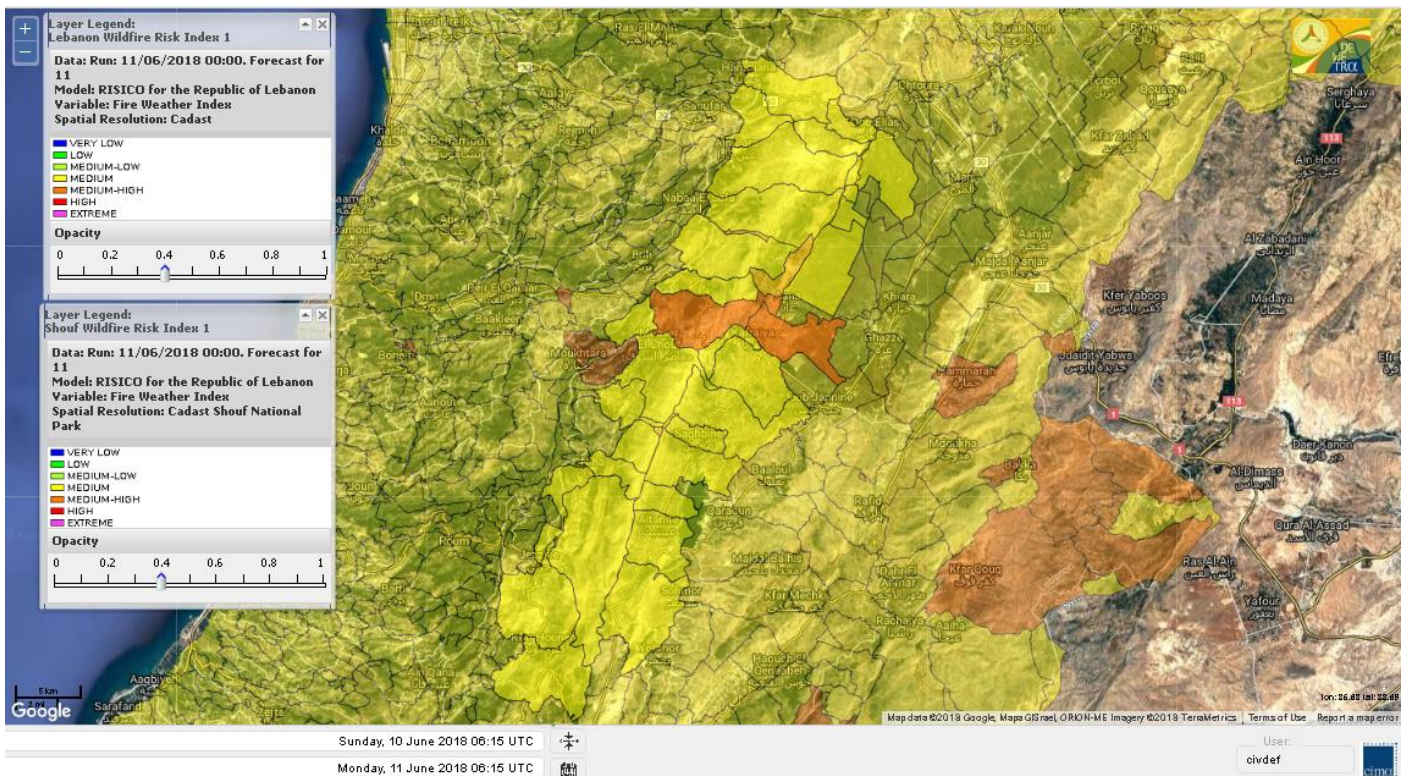

Shouf Biosphere Reserve Forecast for 11 June 2018