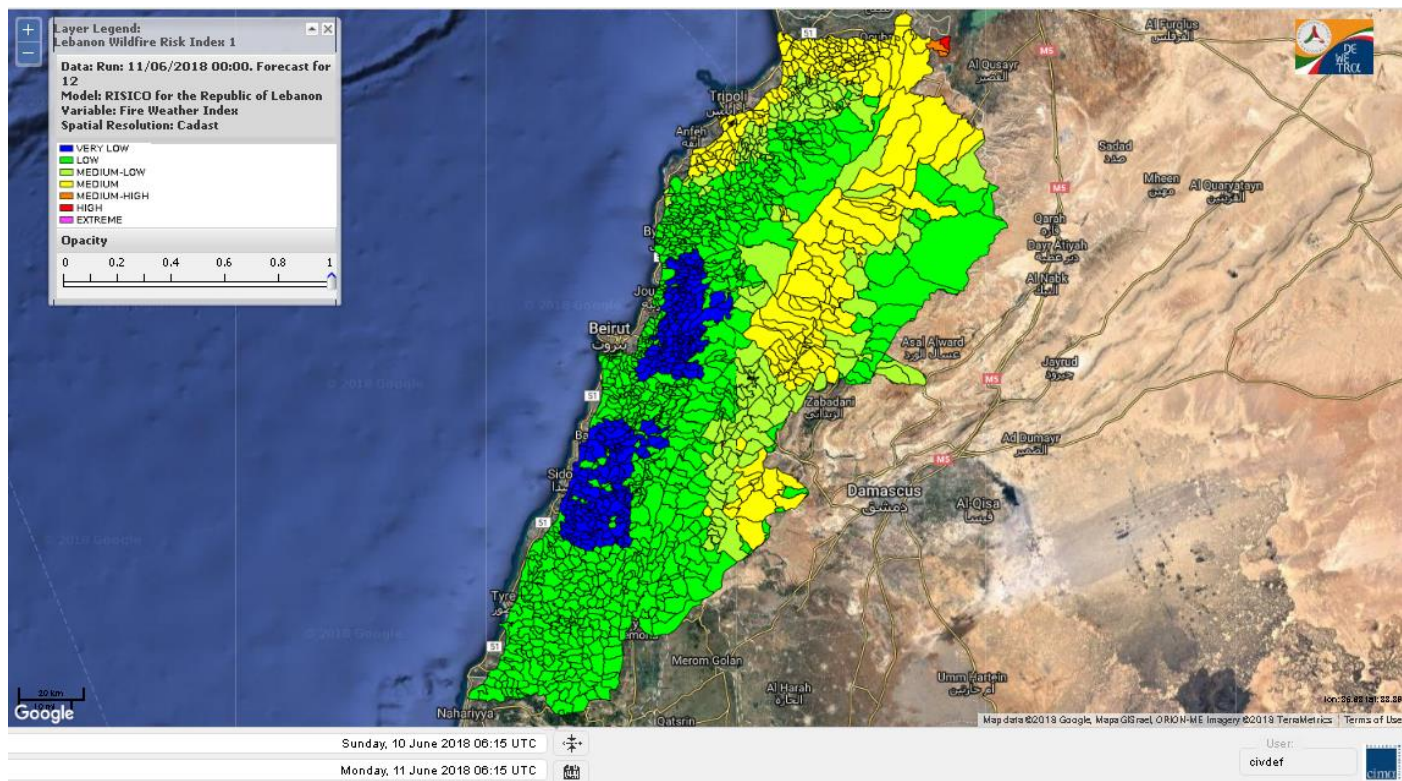

Lebanon for 12 June 2018