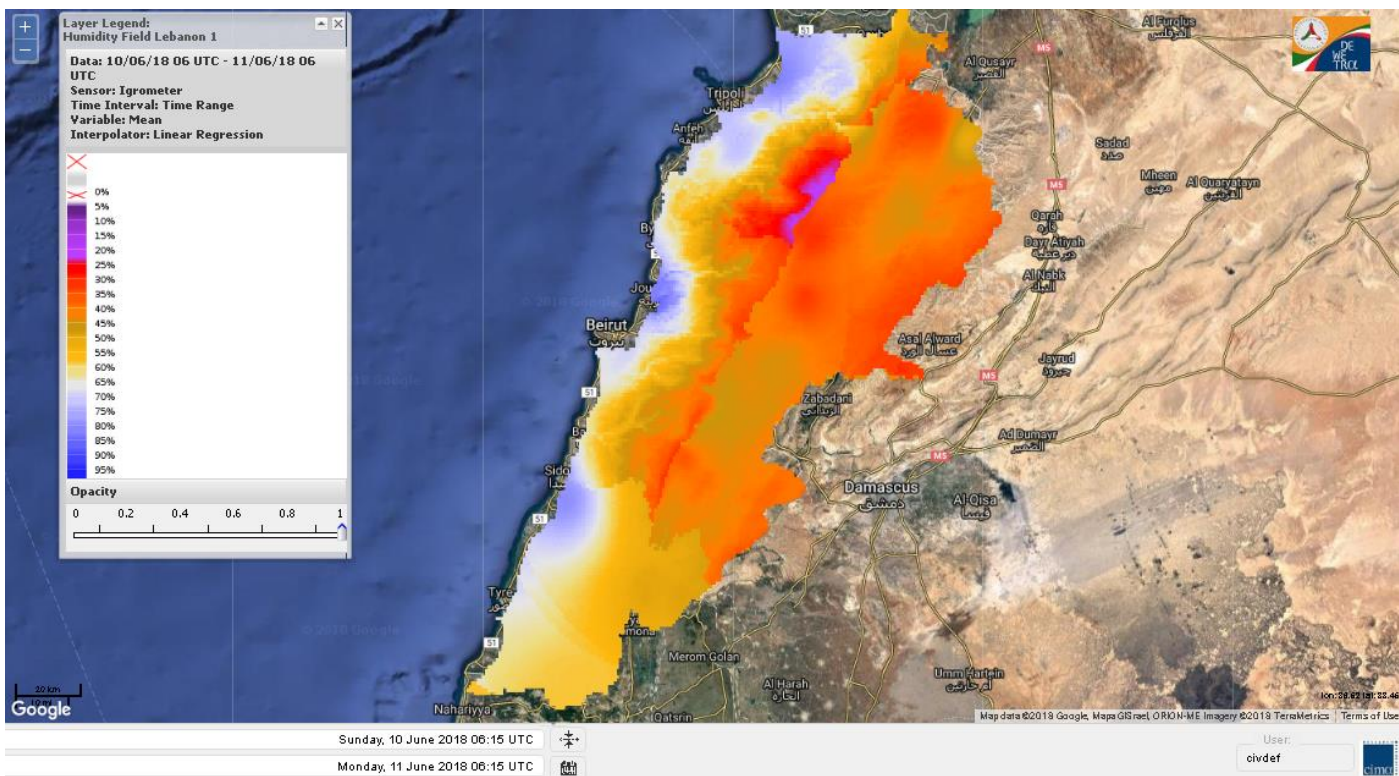

Lebanon humidity for Lebanon 11 June 2018