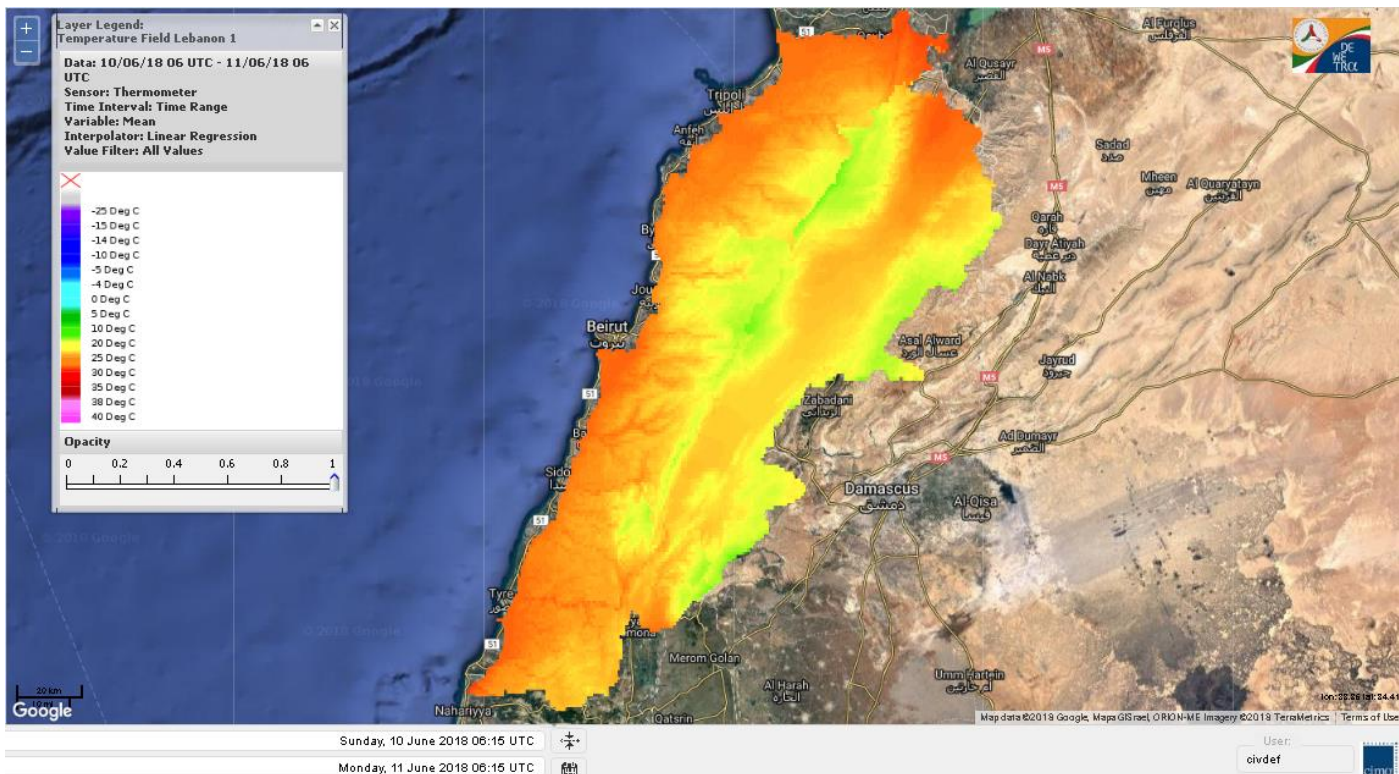

Lebanon temperature for Lebanon 11 June 2018