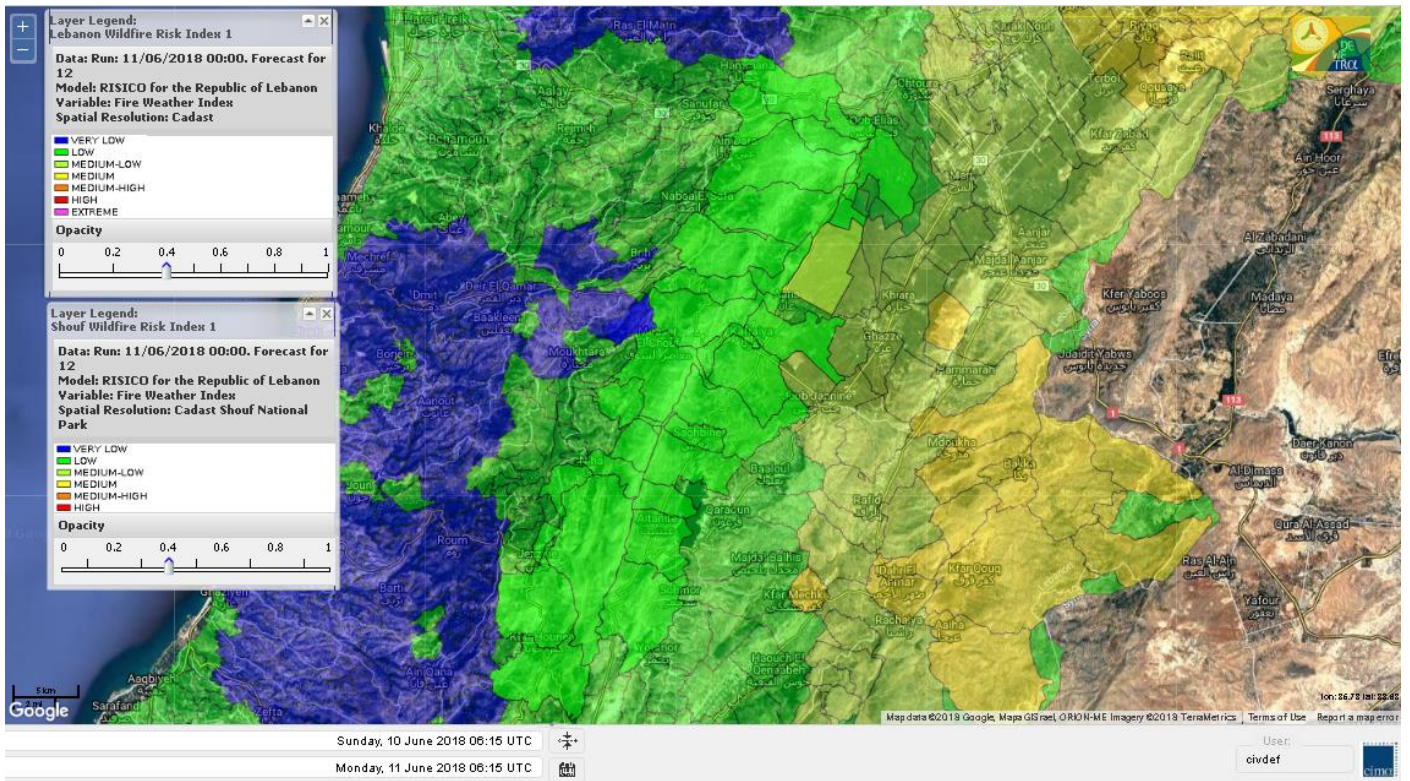

Shouf Biosphere Reserve Forecast for 12 June 2018