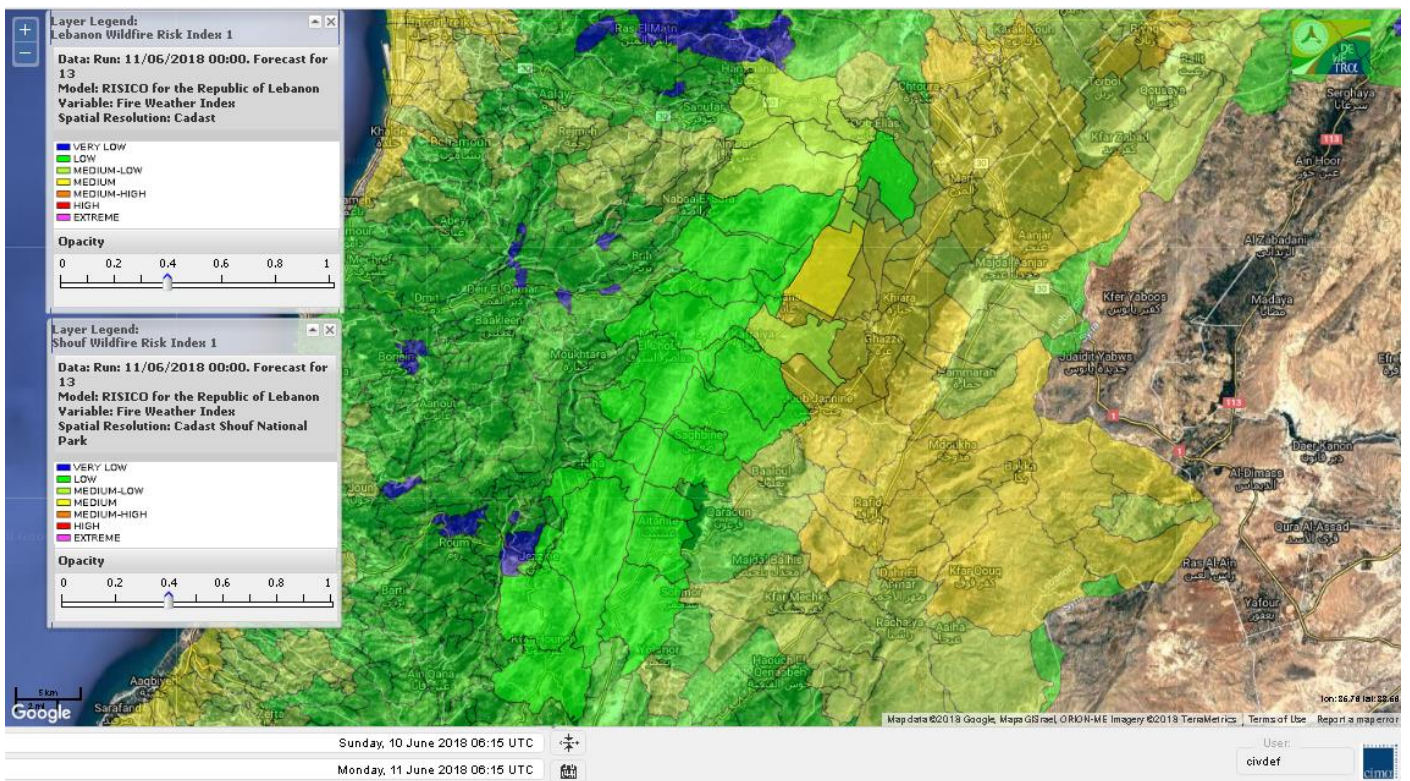

Lebanon for 13 June 2018

Shouf Biosphere Reserve Forecast for 11 June 2018

Shouf Biosphere Reserve Forecast for 12 June 2018

Shouf Biosphere Reserve Forecast for 13 June 2018

Jabal Moussa Reserve Forecast for 11 June 2018