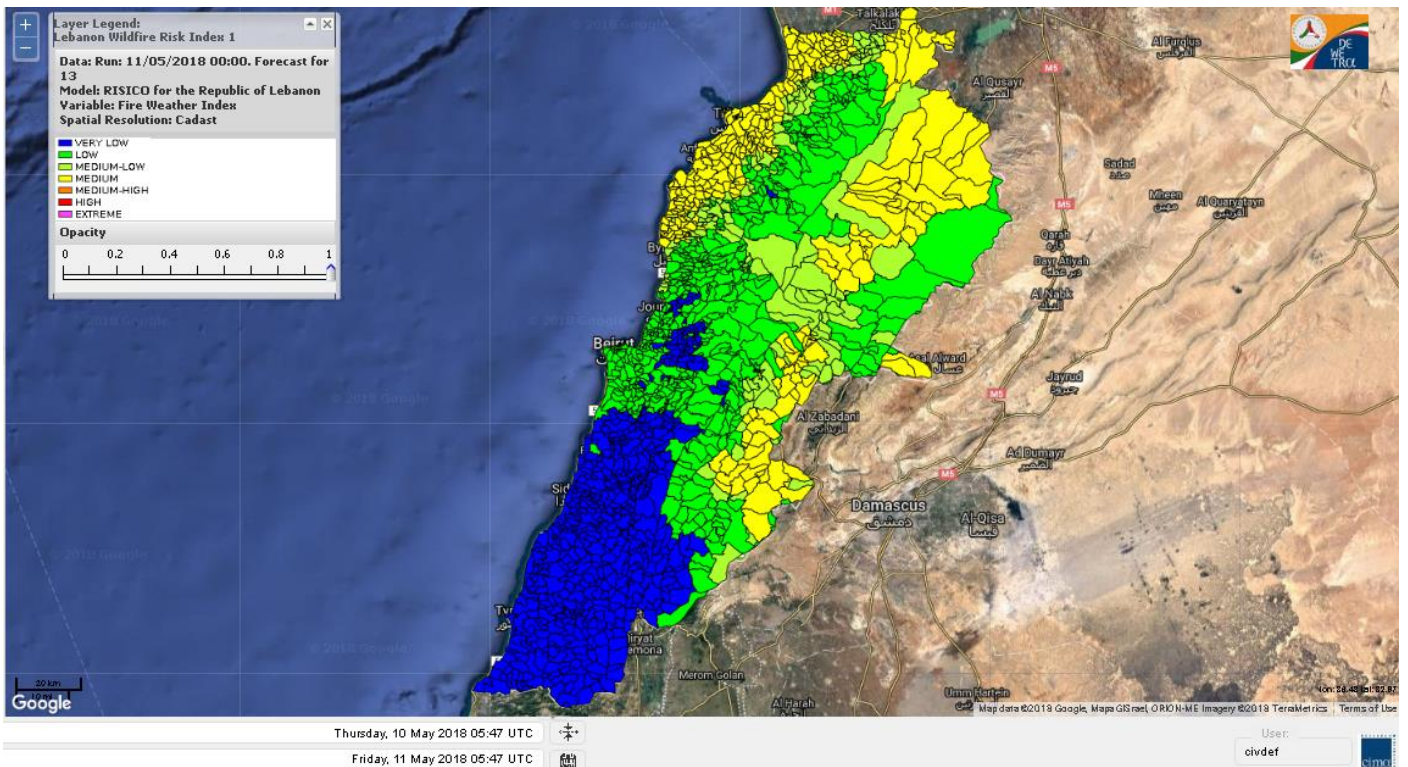

Beirut, 11 May 2018

FIRE RISK INDEX

Lebanon temperature for Lebanon 11 May 2018

Lebanon humidity for Lebanon 11 May 2018

Lebanon for 11 May 2018

Lebanon for 12 May 2018

Lebanon for 13 May 2018

Shouf Biosphere Reserve Forecast for 11 May 2018