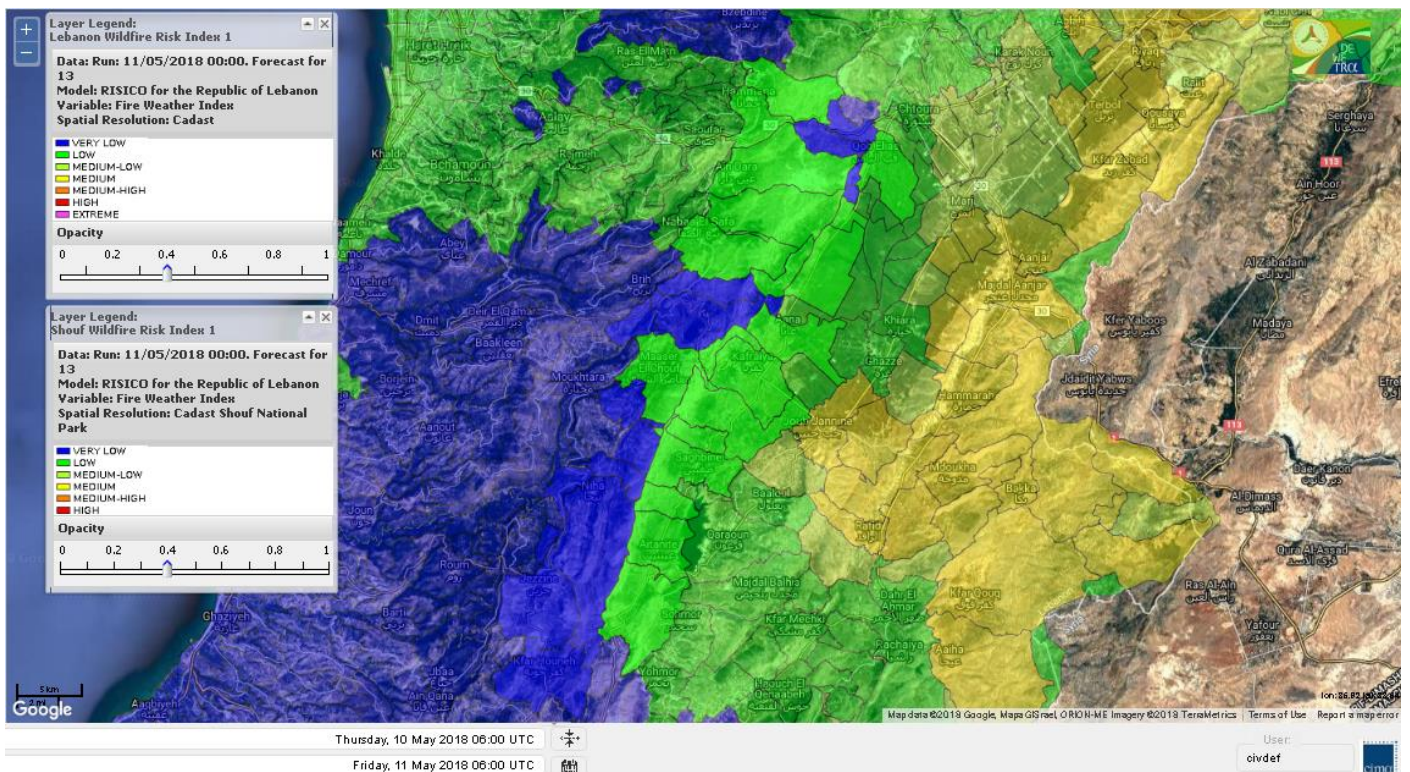

Shouf Biosphere Reserve Forecast for 13 May 2018