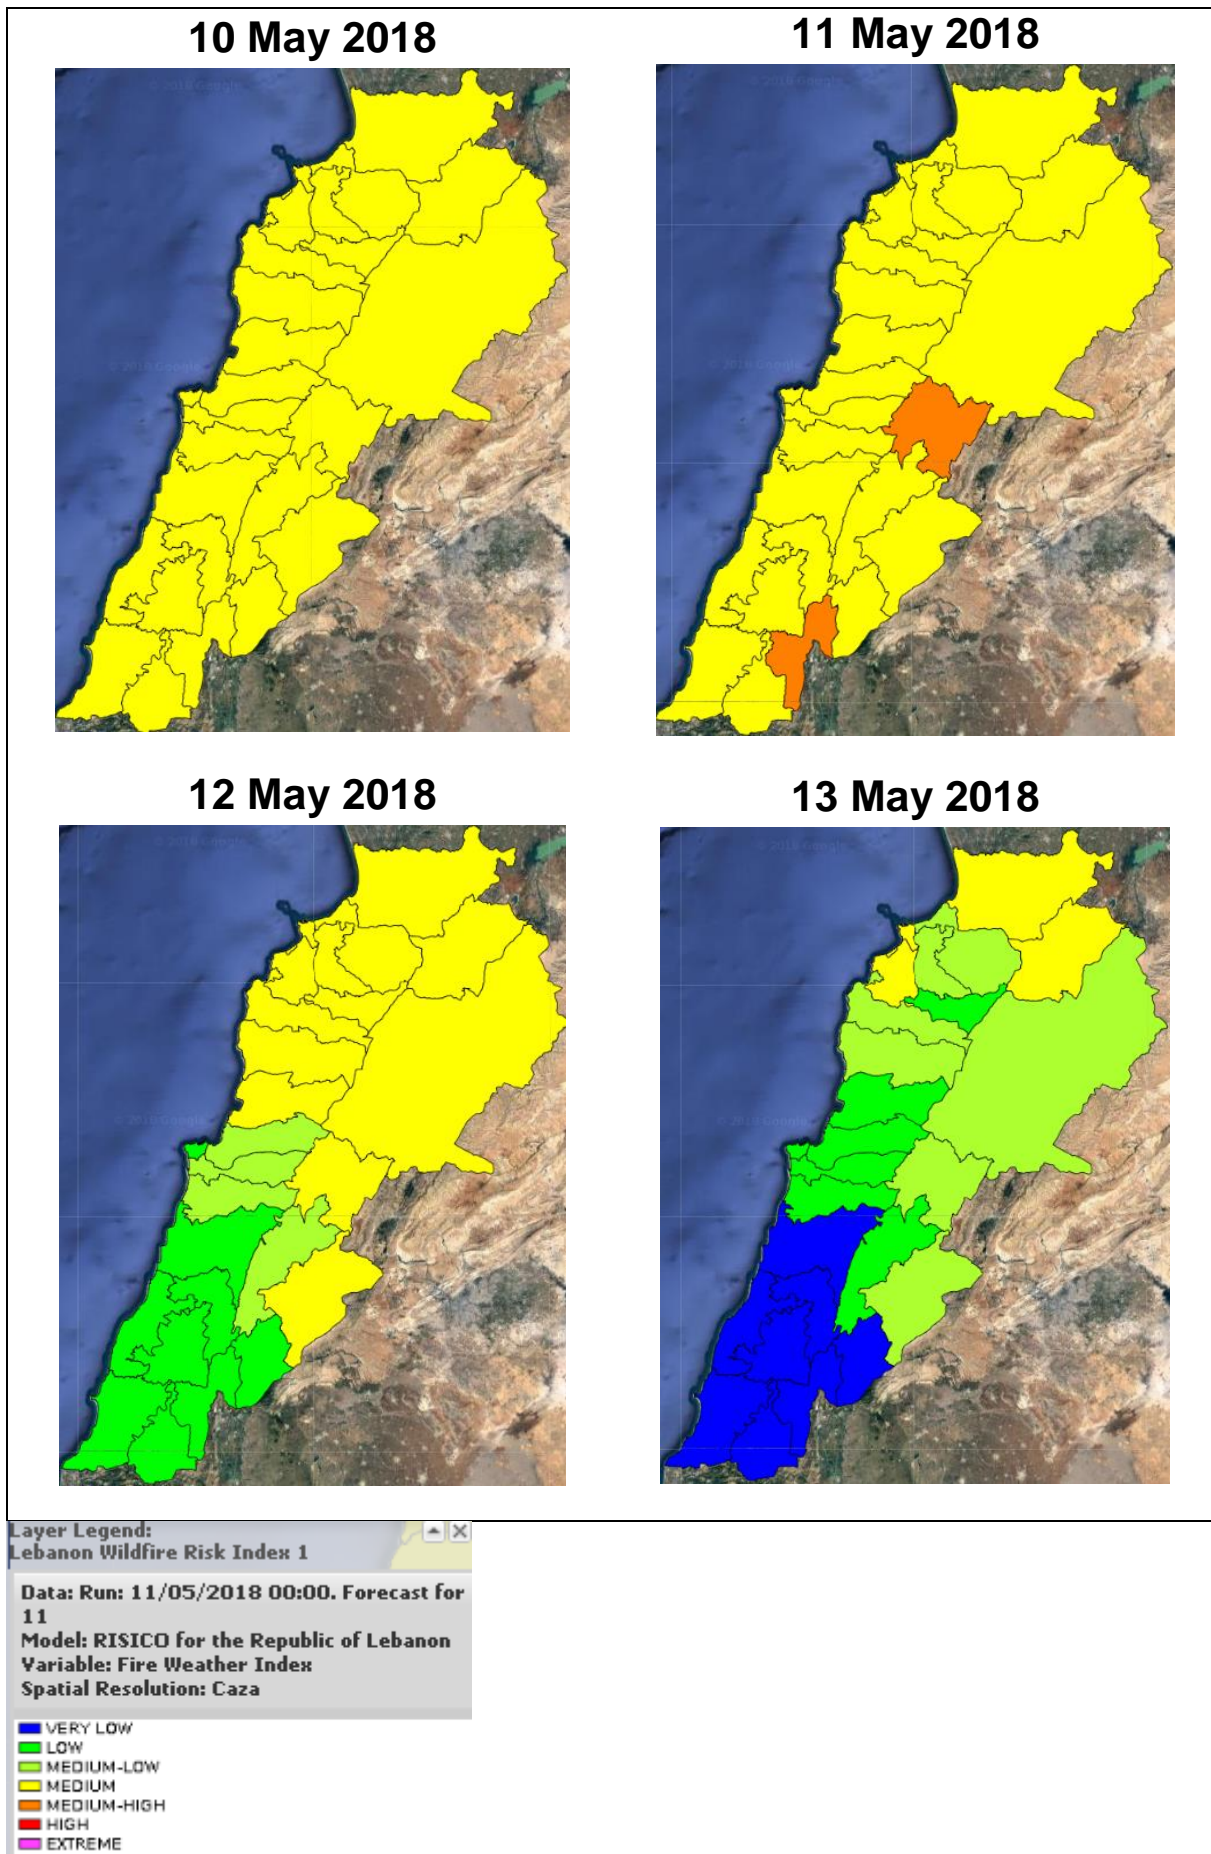

FIRE RISK INDEX