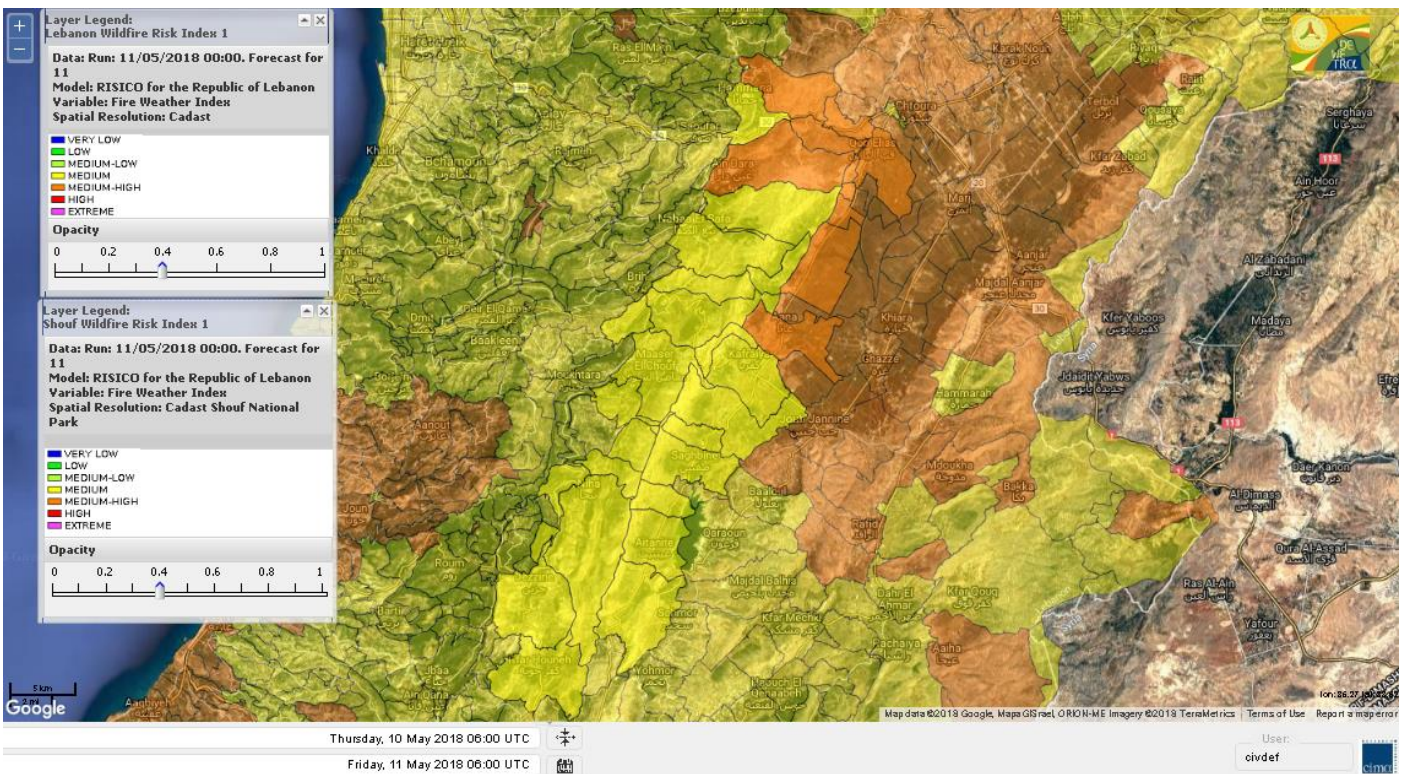

Beirut, 11 May 2018

FIRE RISK INDEX

Lebanon temperature for Lebanon 11 May 2018

Lebanon humidity for Lebanon 11 May 2018

Lebanon for 11 May 2018

Lebanon for 12 May 2018

Lebanon for 13 May 2018

Shouf Biosphere Reserve Forecast for 11 May 2018