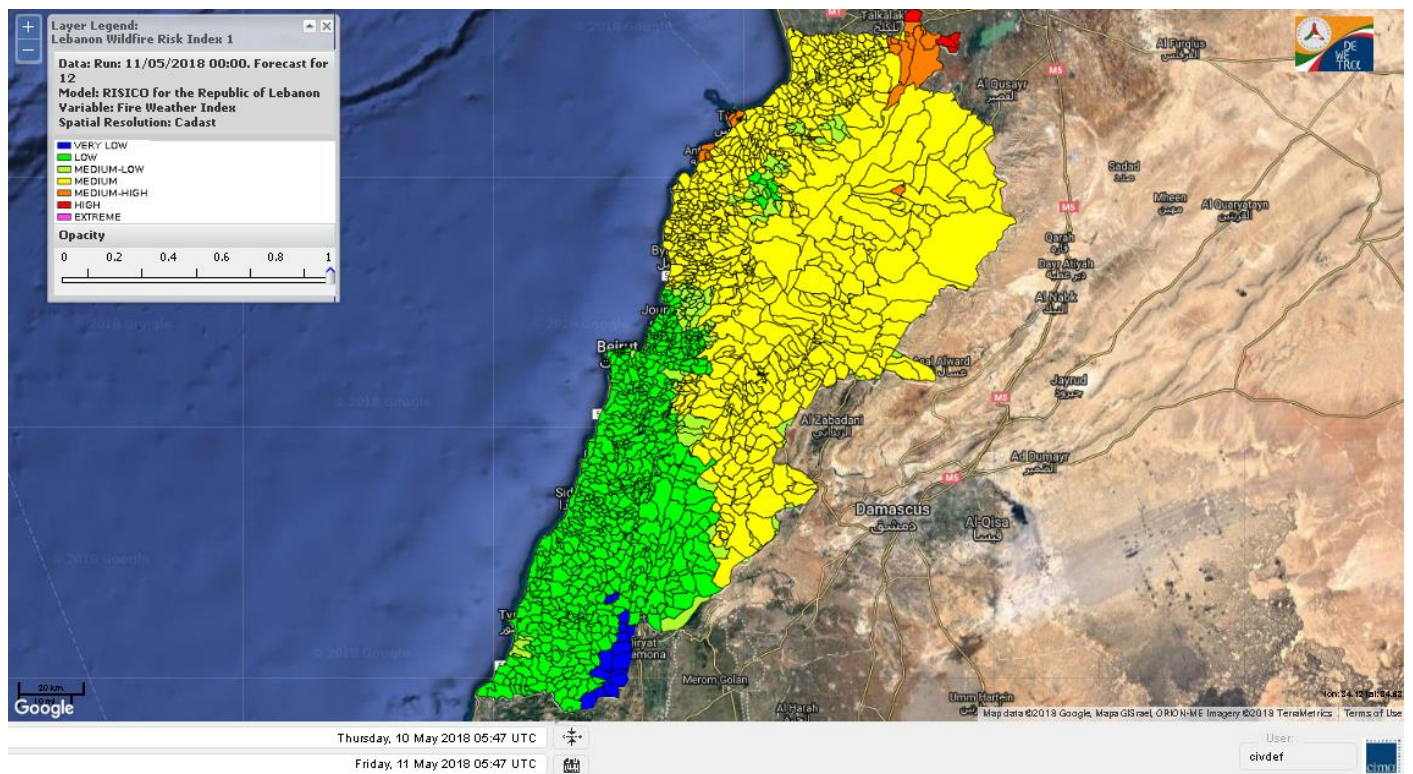

Beirut, 11 May 2018

FIRE RISK INDEX

Lebanon temperature for Lebanon 11 May 2018

Lebanon humidity for Lebanon 11 May 2018

Lebanon for 11 May 2018

Lebanon for 12 May 2018

Lebanon for 13 May 2018

Shouf Biosphere Reserve Forecast for 11 May 2018