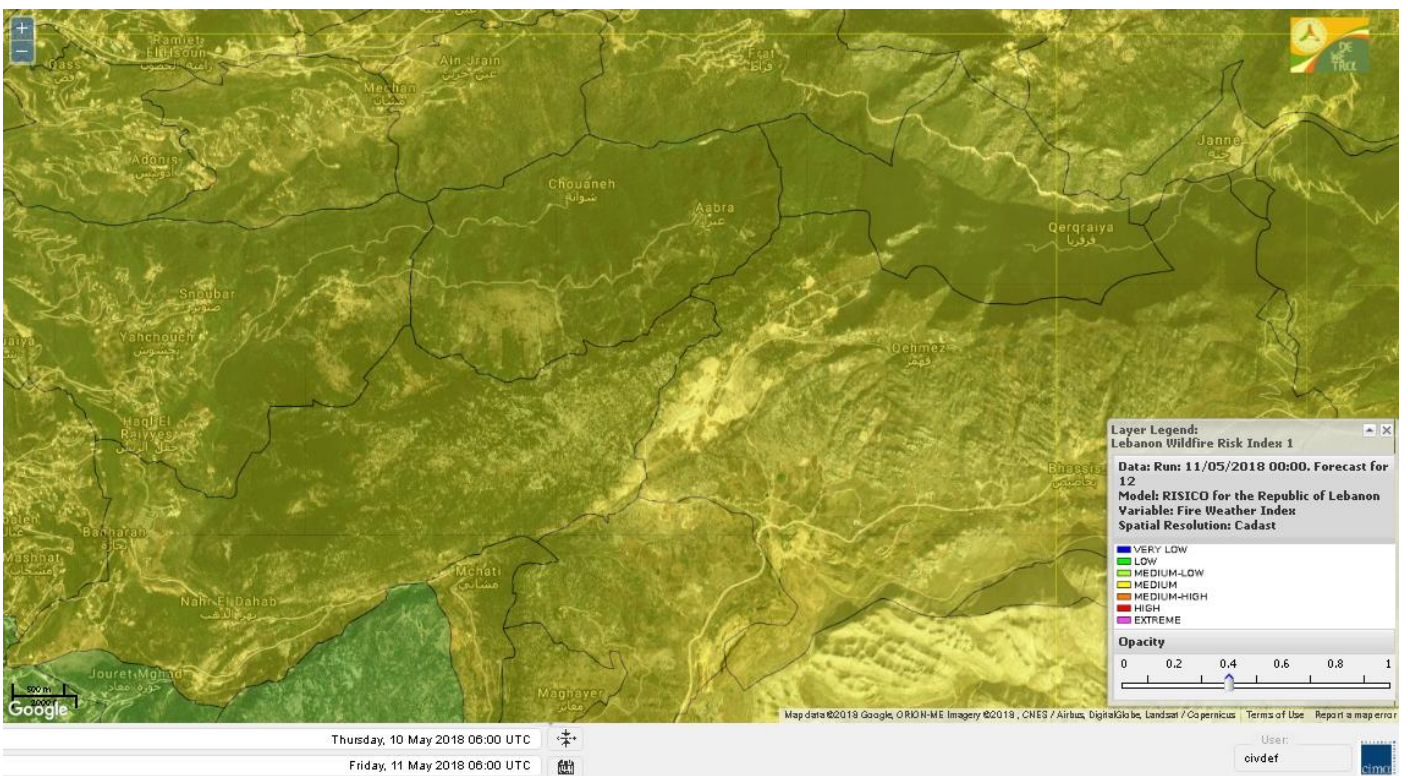

Jabal Moussa Reserve Forecast for 12 May 2018