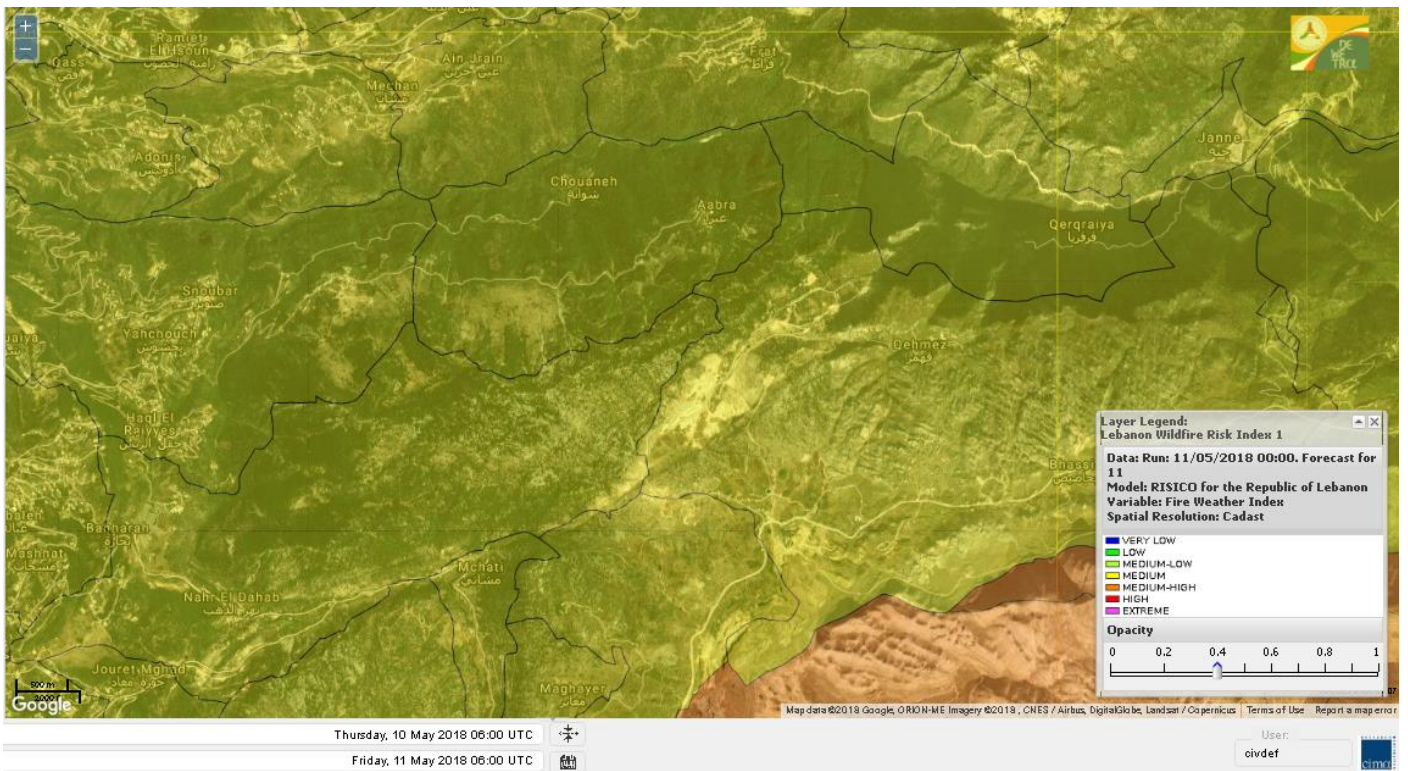

Jabal Moussa Reserve Forecast for 11 May 2018