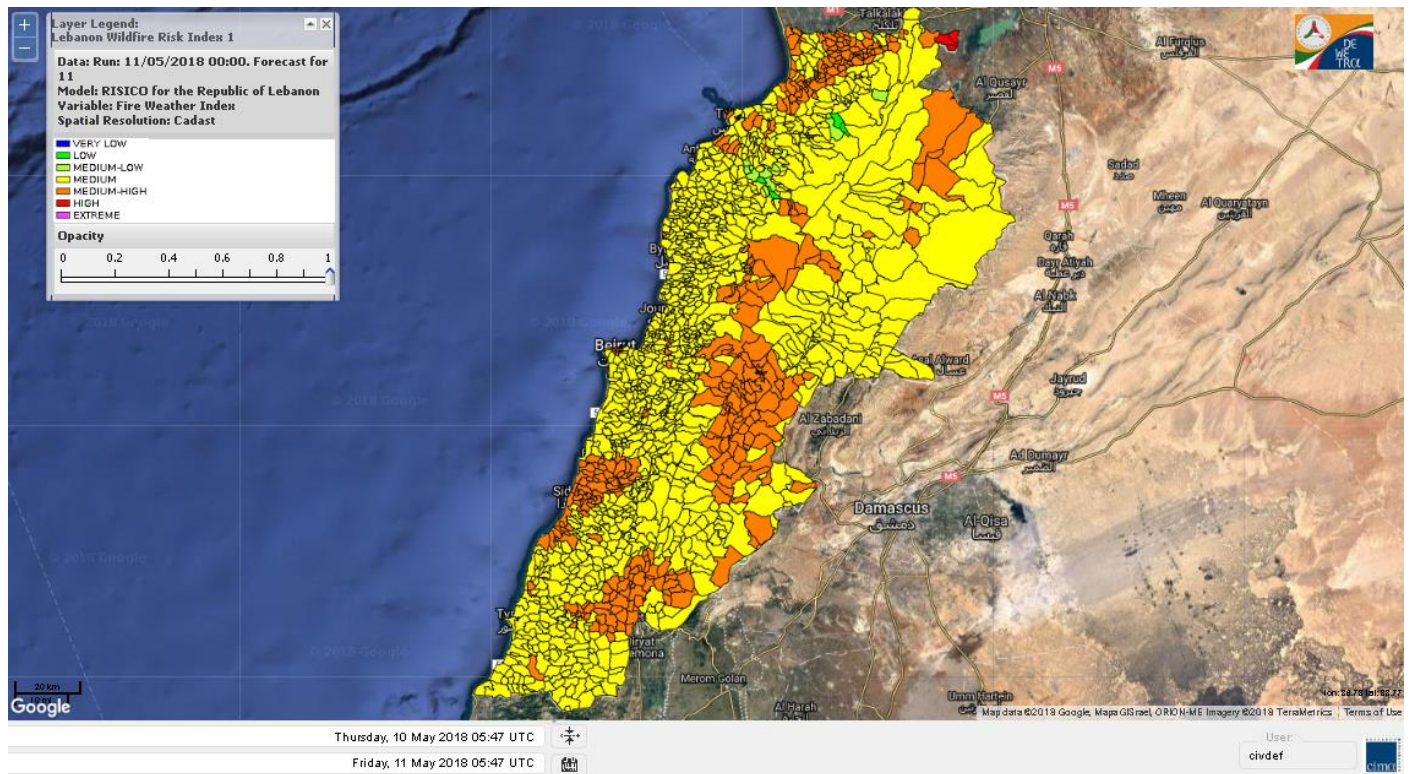

Lebanon for 11 May 2018