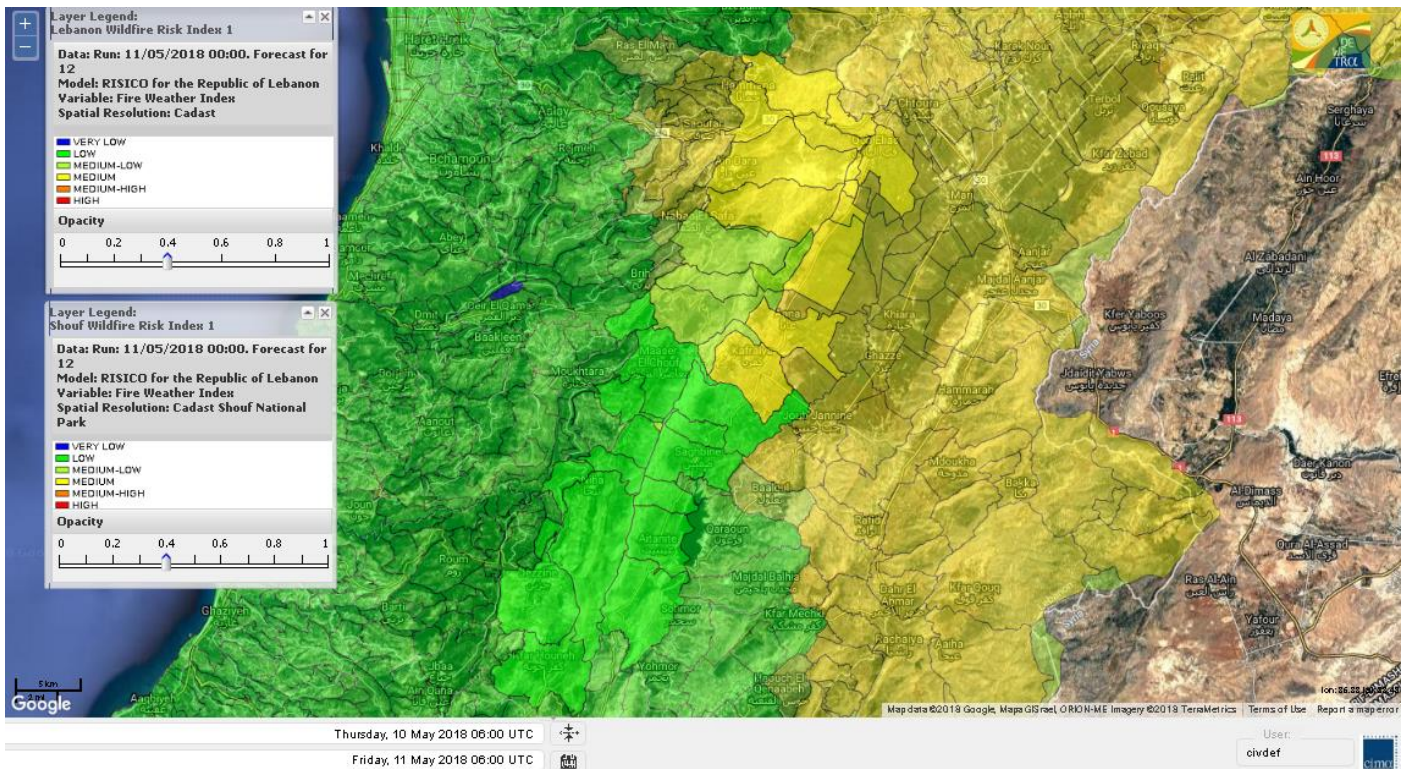

Shouf Biosphere Reserve Forecast for 12 May 2018