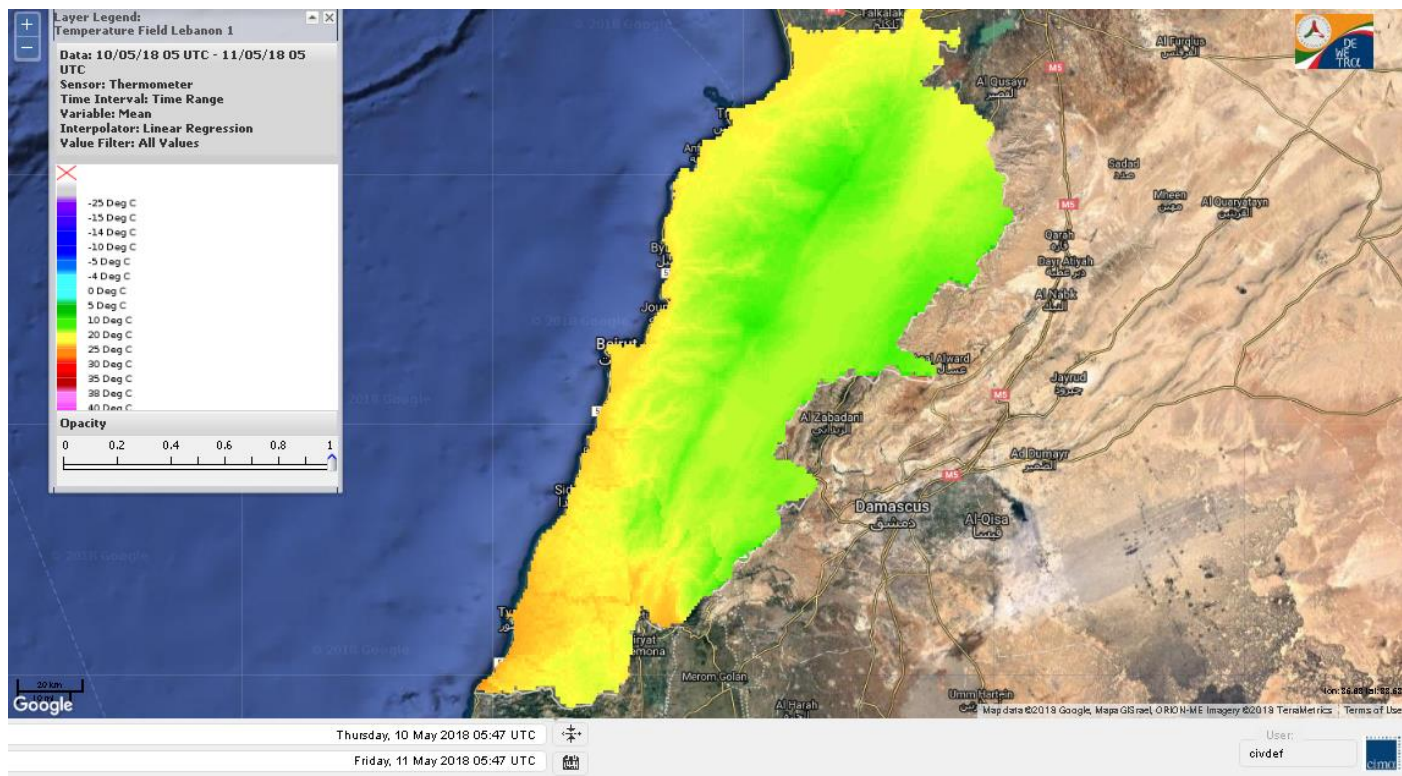

Lebanon temperature for Lebanon 11 May 2018