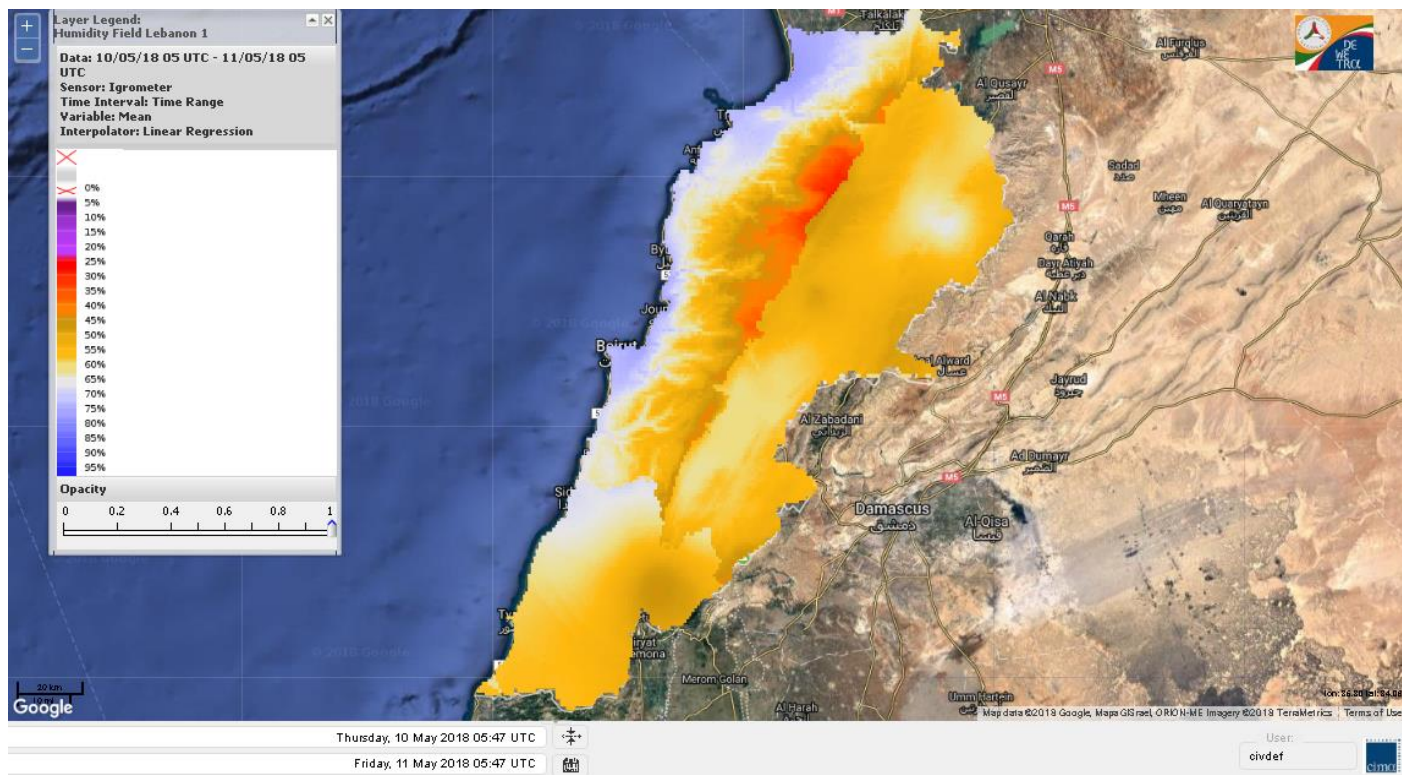

Beirut, 11 May 2018

FIRE RISK INDEX

Lebanon temperature for Lebanon 11 May 2018

Lebanon humidity for Lebanon 11 May 2018

Lebanon for 11 May 2018

Lebanon for 12 May 2018

Lebanon for 13 May 2018

Shouf Biosphere Reserve Forecast for 11 May 2018