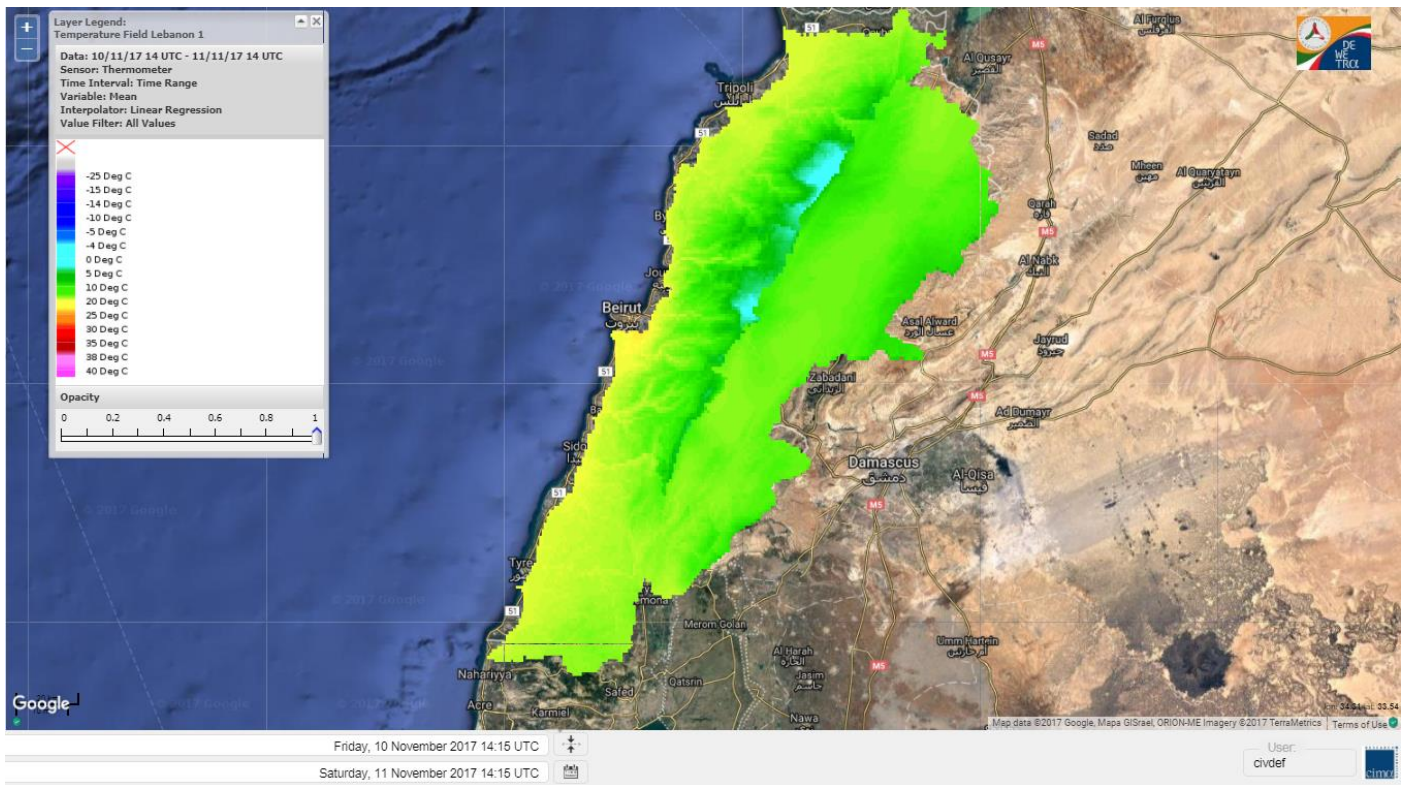

Lebanon temperature for 11 NOV 2017