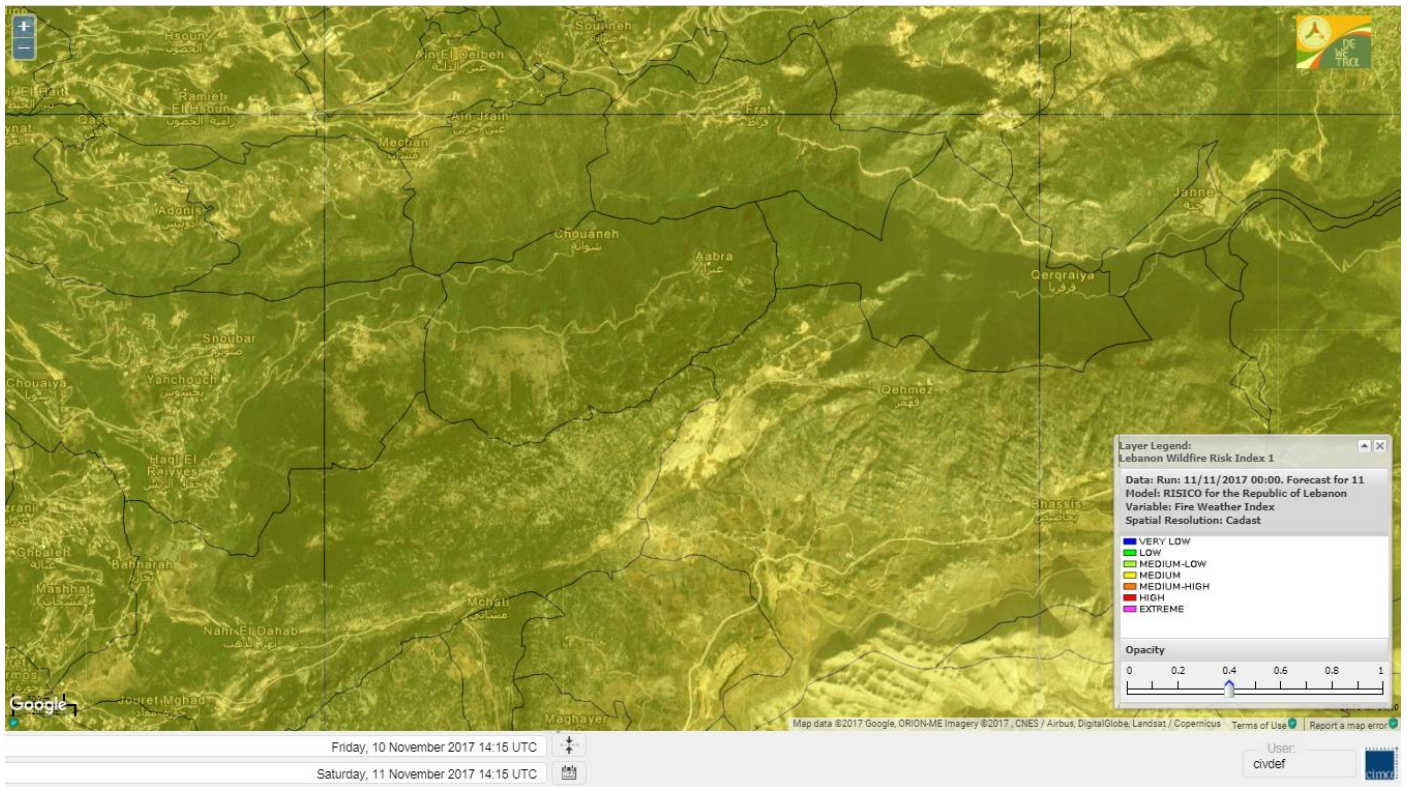

Jabal Moussa Reserve Forecast for 11 NOV 2017