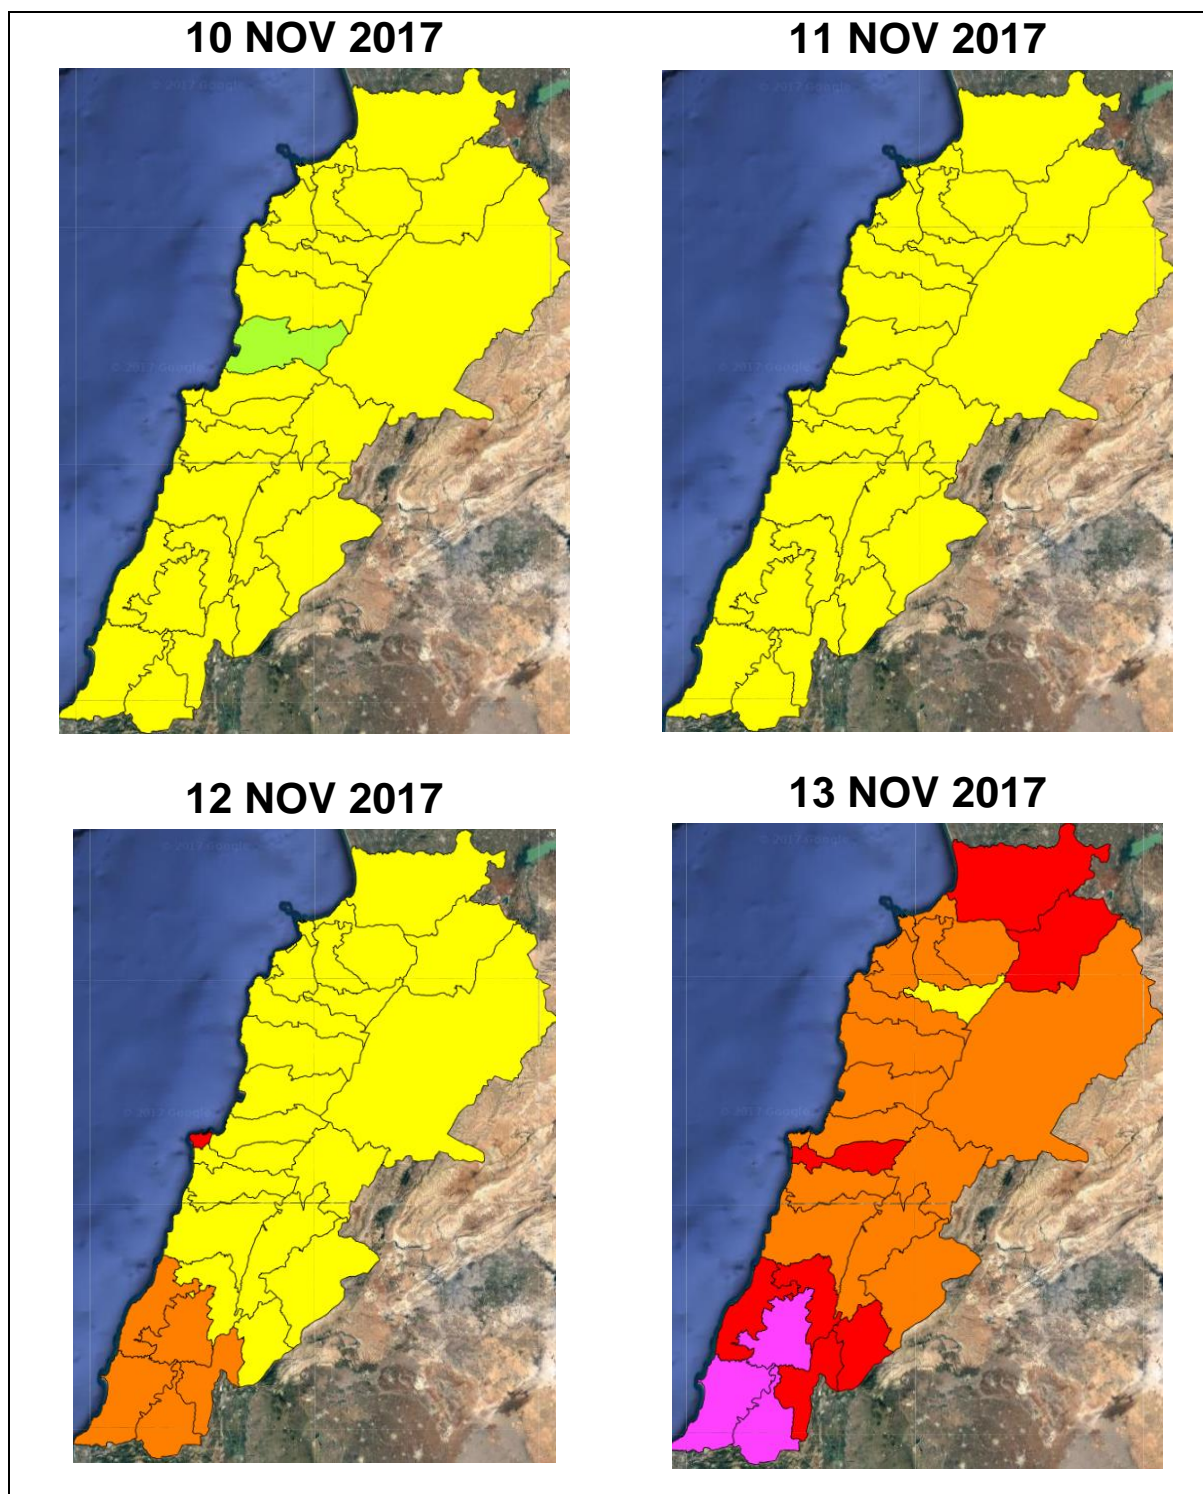

FIRE RISK INDEX

Layer Legend:
Lebanon Wildfire Risk Index 1

Data: Run: 11/11/2017 00:00. Forecast for 11
Model: RISICO for the Republic of Lebanon
Variable: Fire Weather Index
Spatial Resolution: Caza

- VERY LOW
- LOW
- MEDIUM-LOW
- MEDIUM
- MEDIUM-HIGH
- HIGH
- EXTREME