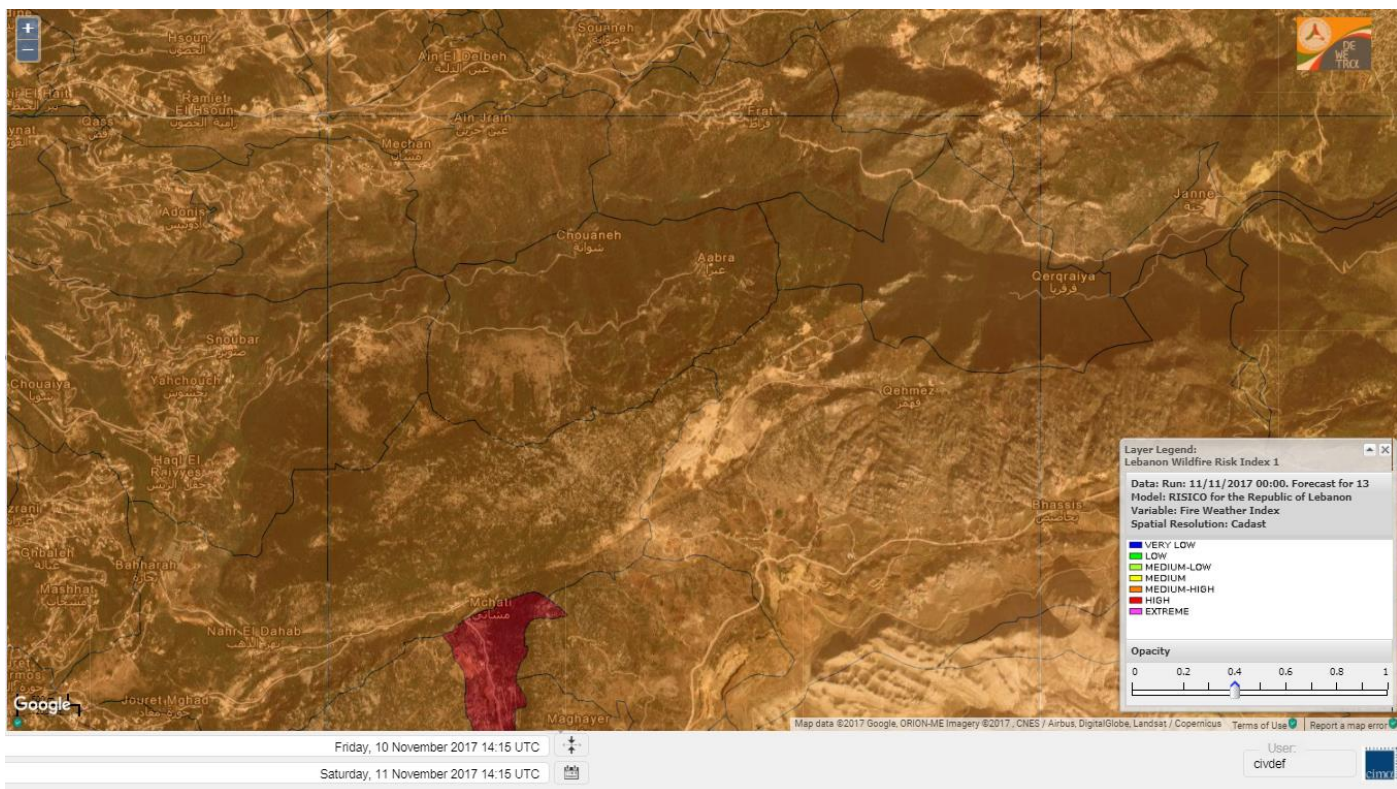

Jabal Moussa Reserve Forecast for 13 NOV 2017