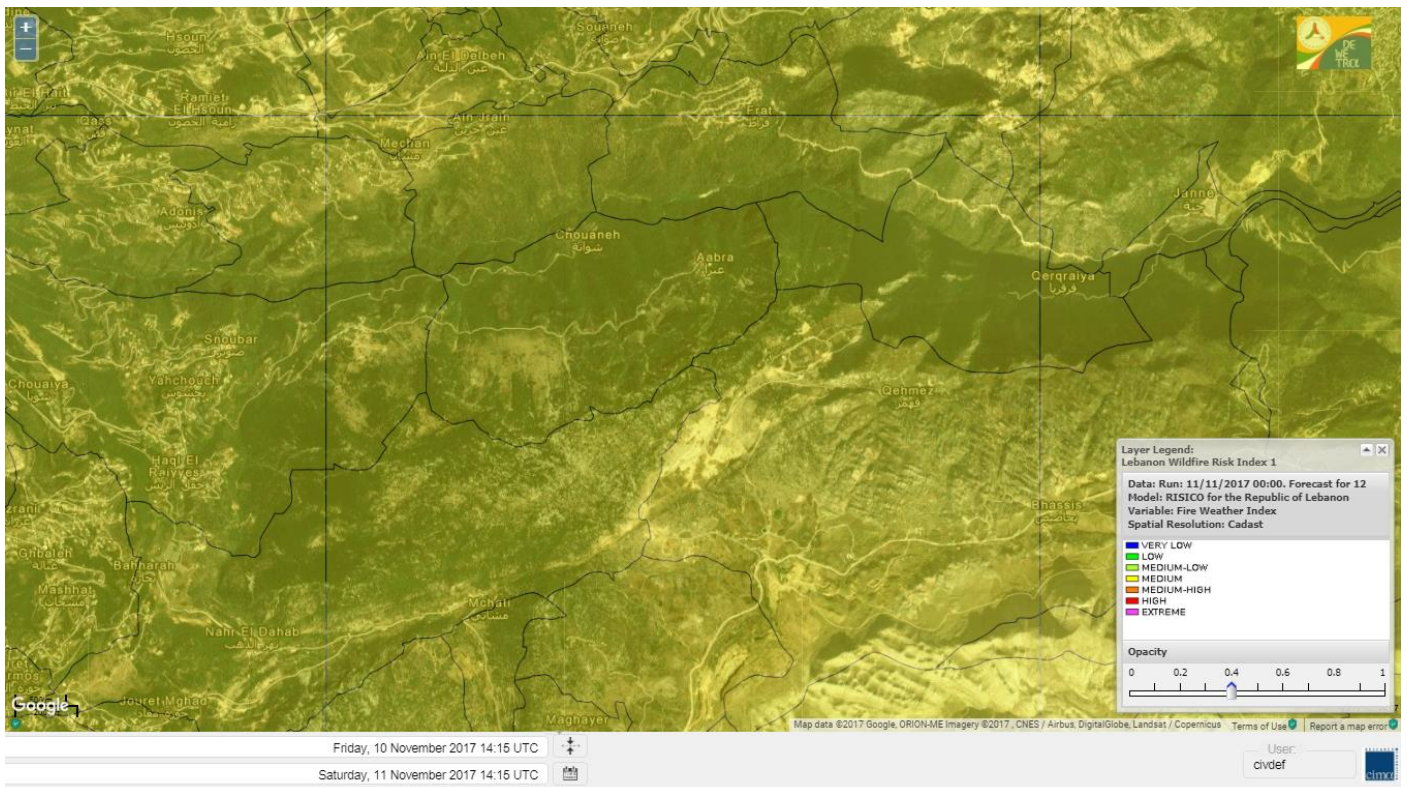

Jabal Moussa Reserve Forecast for 12 NOV 2017