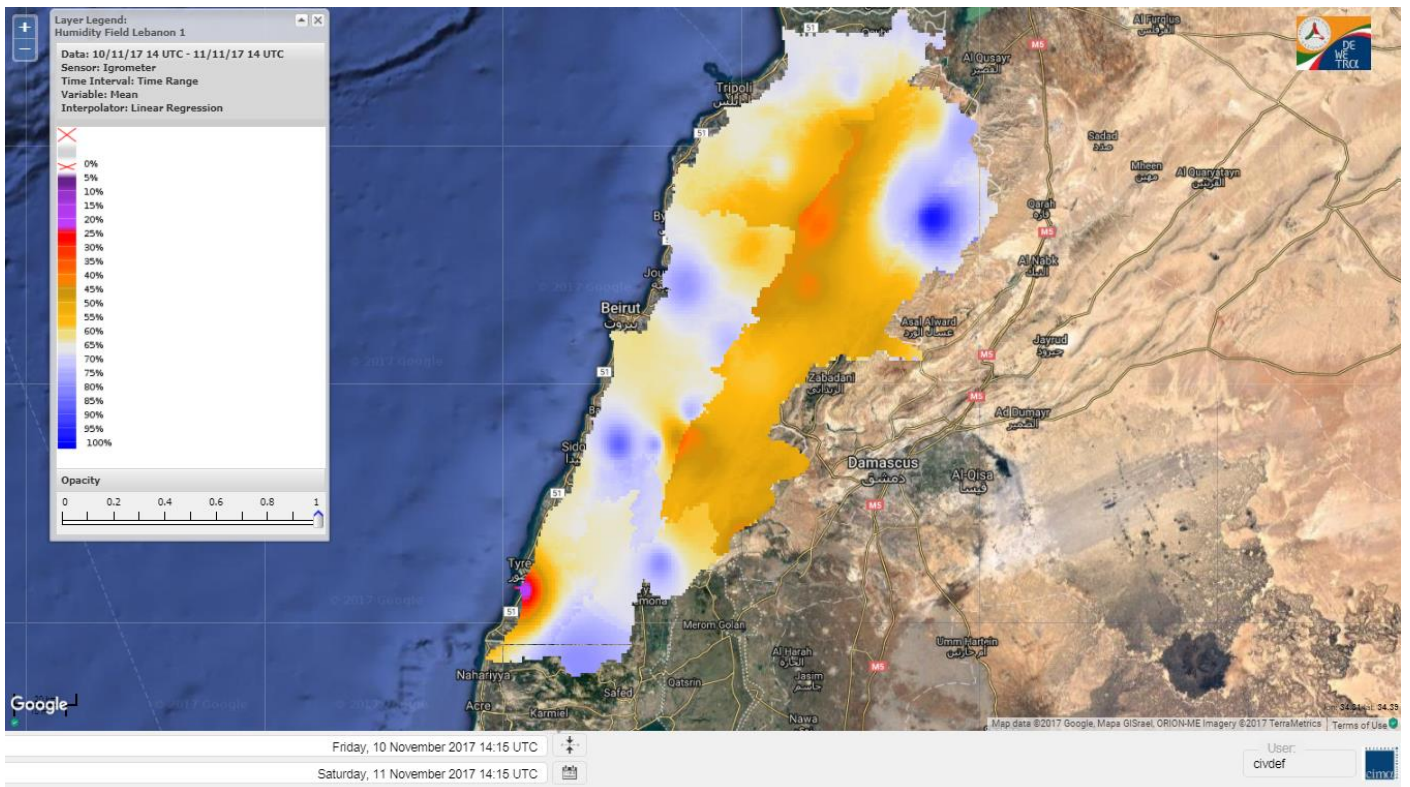

Lebanon humidity for 11 NOV 2017