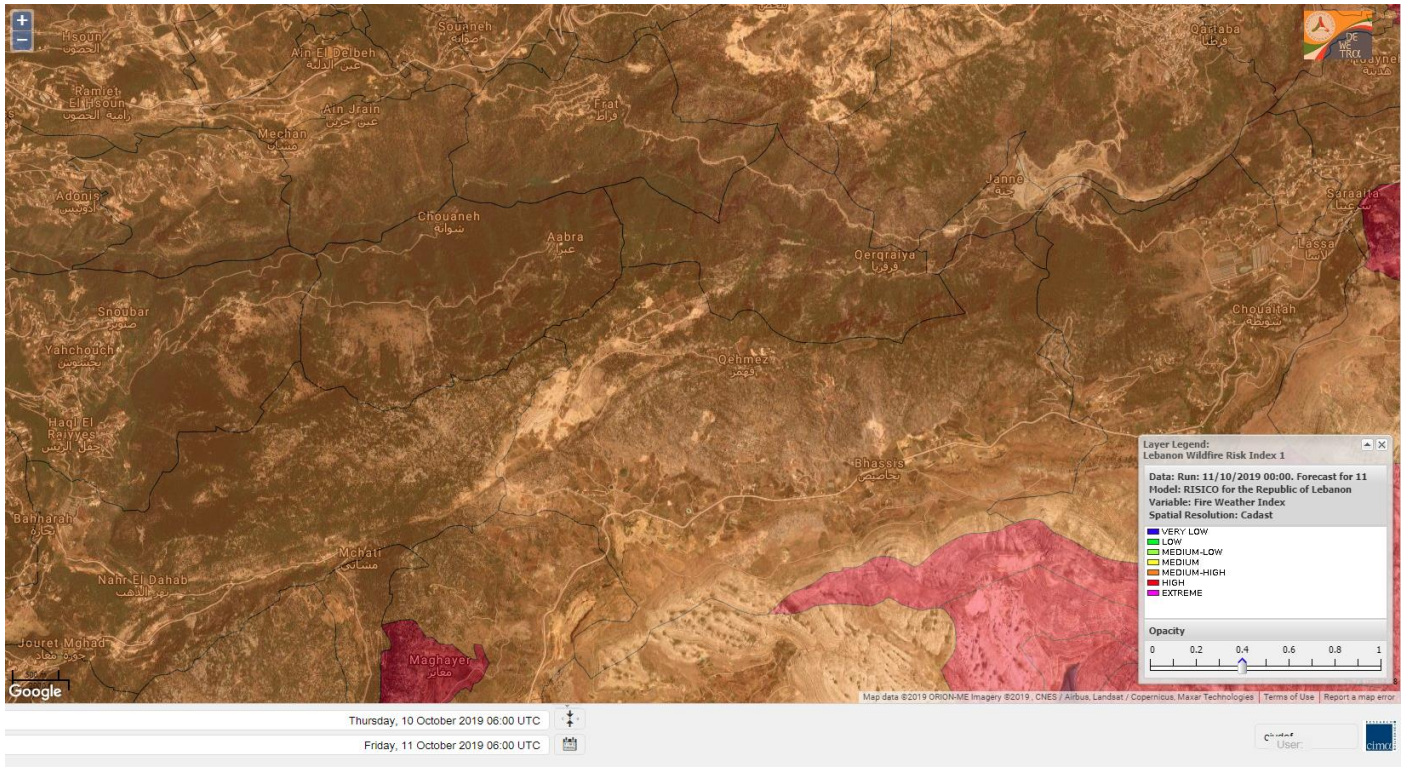

Jabal Moussa Reserve Forecast for 11 October 2019