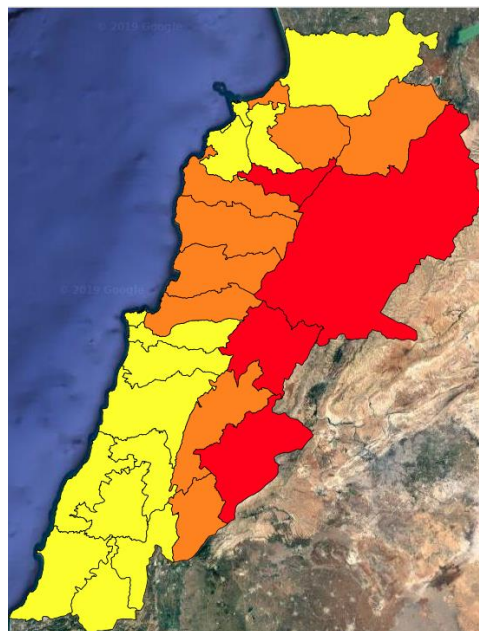

11 October 2019