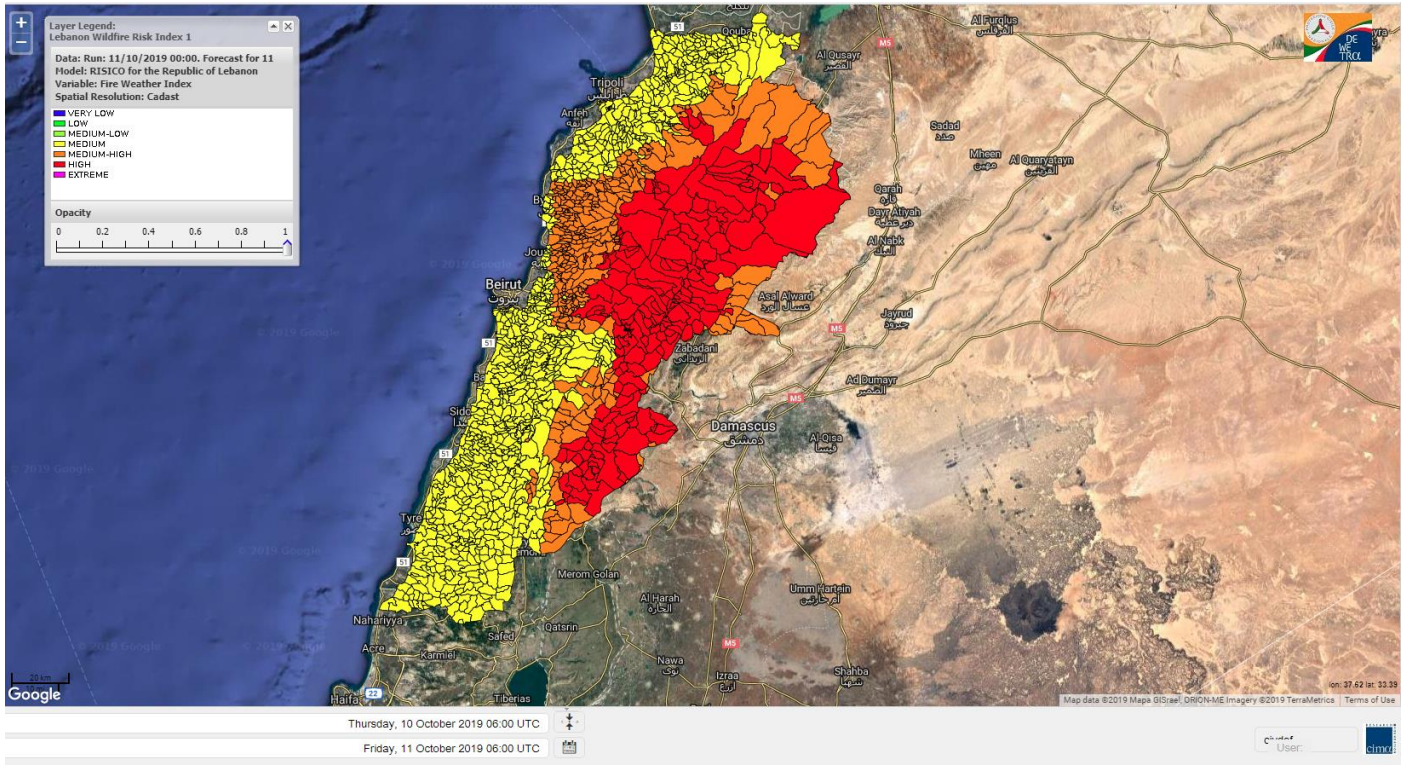

Lebanon for 11 October 2019