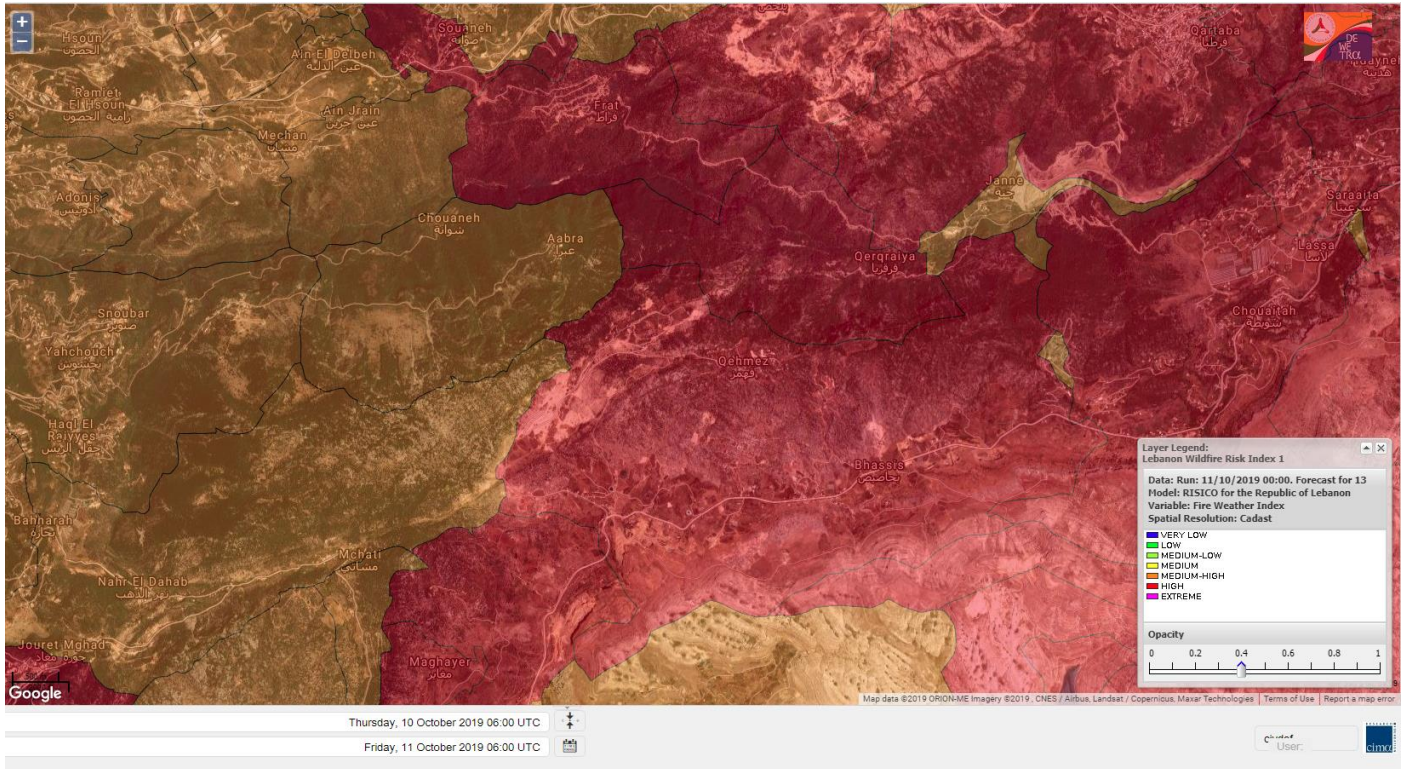

Jabal Moussa Reserve Forecast for 13 October 2019