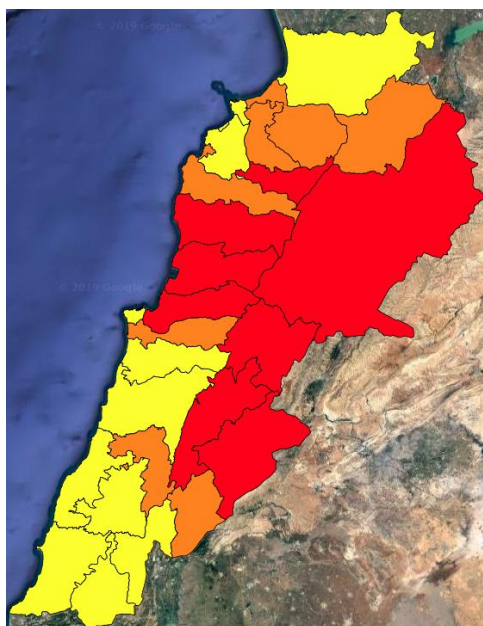

FIRE RISK INDEX

10 October 2019