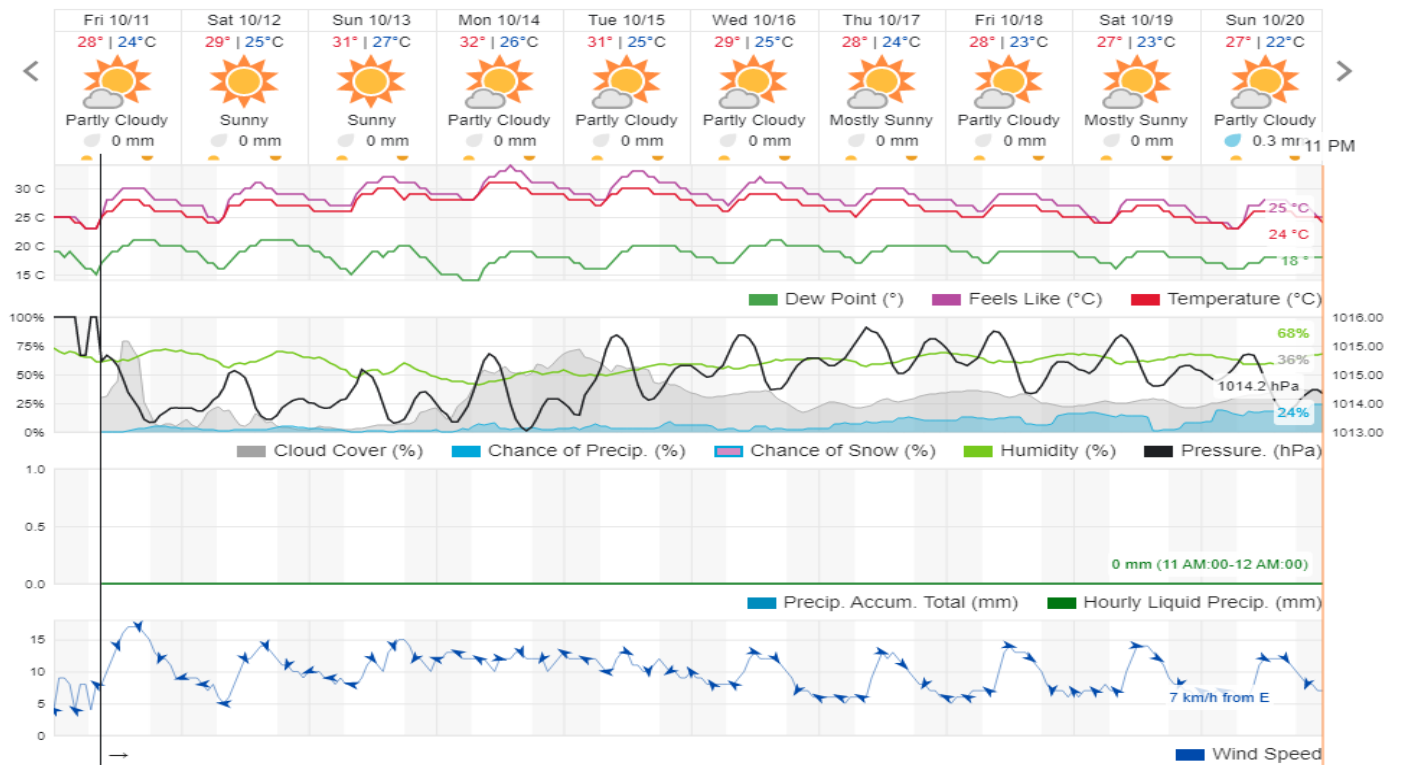

## Beirut, Beirut Governorate, Lebanon

25° ACHRAFIEH, RIZK STATION | CHANGE

TODAY HOURLY 10-DAY CALENDAR HISTORY WUNDERMAP

Customize