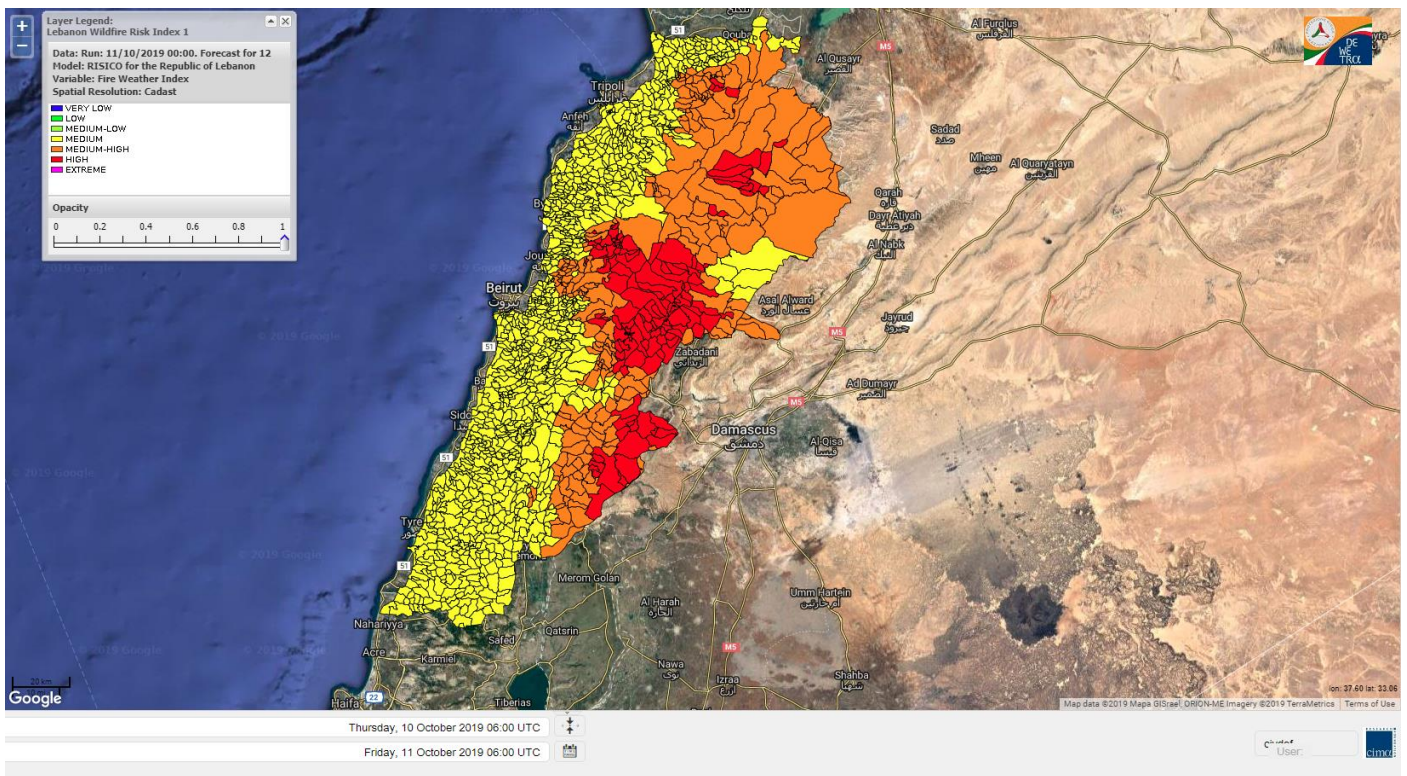

Lebanon for 12 October 2019