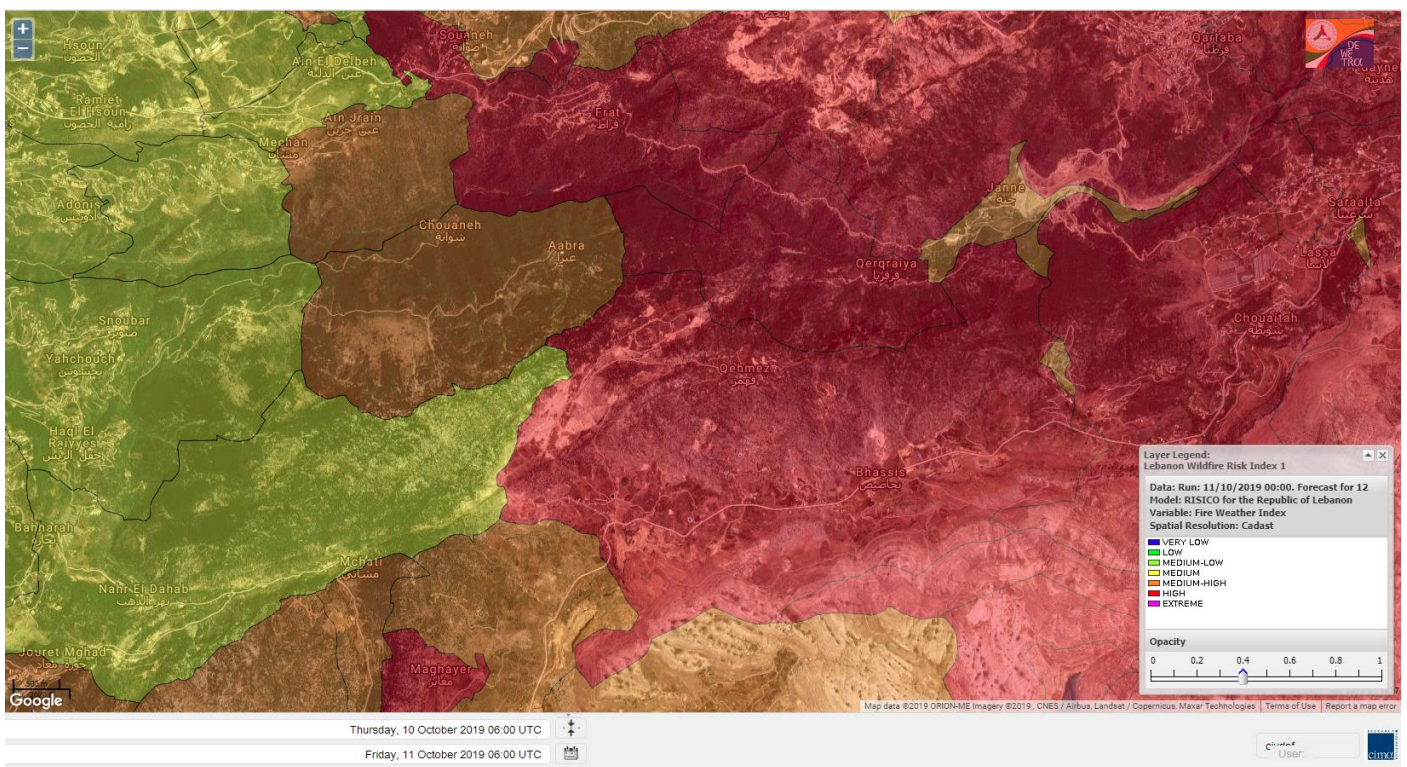

Jabal Moussa Reserve Forecast for 12 October 2019