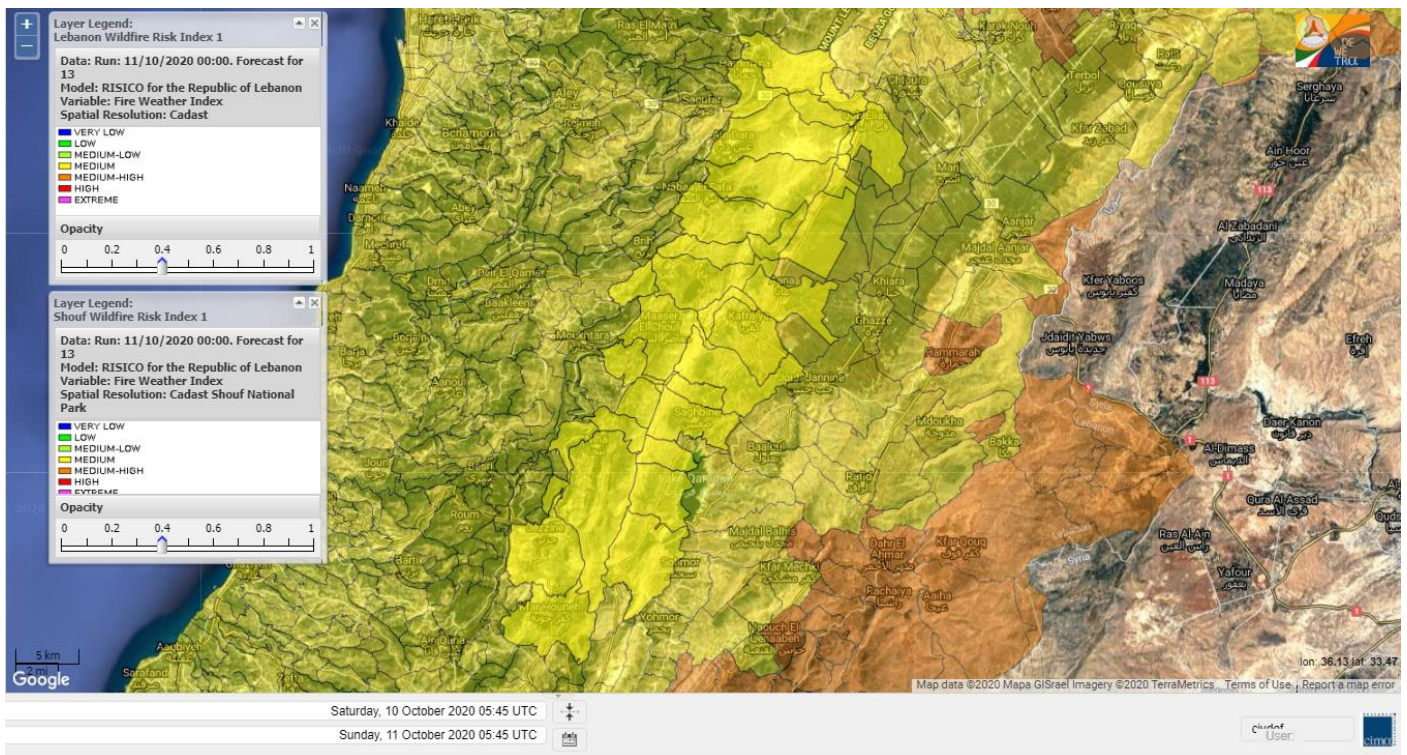

Shouf Biosphere Reserve Forecast for 13 October 2020