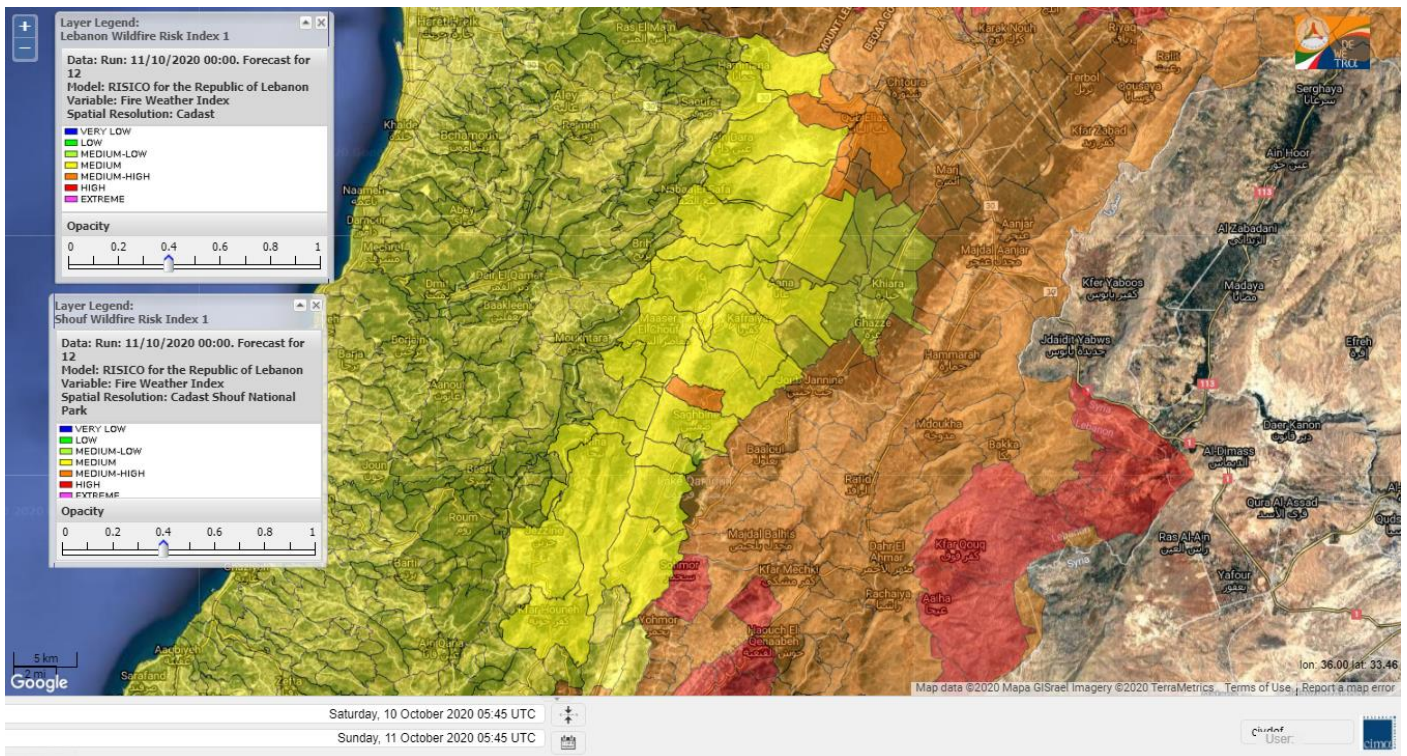

Shouf Biosphere Reserve Forecast for 12 October 2020