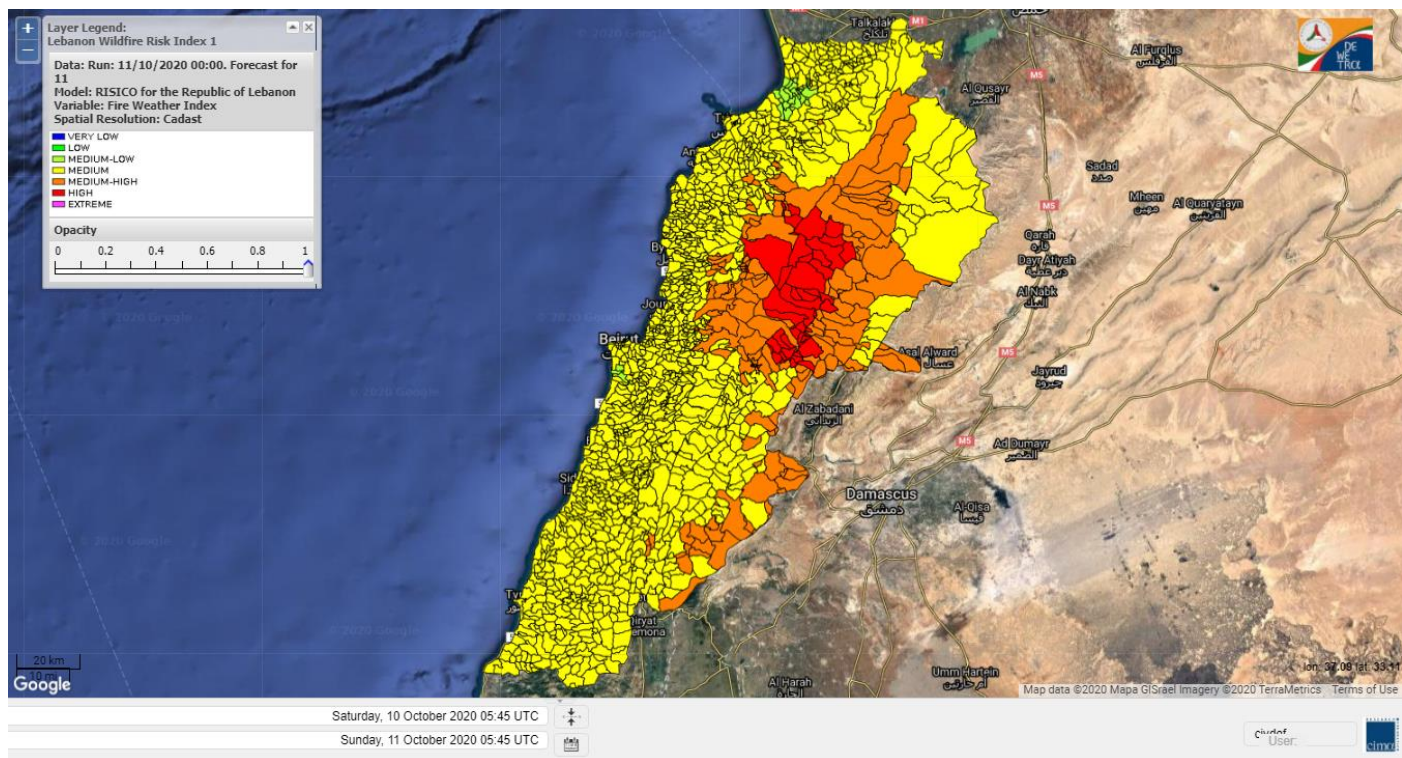

Lebanon for 11 October 2020