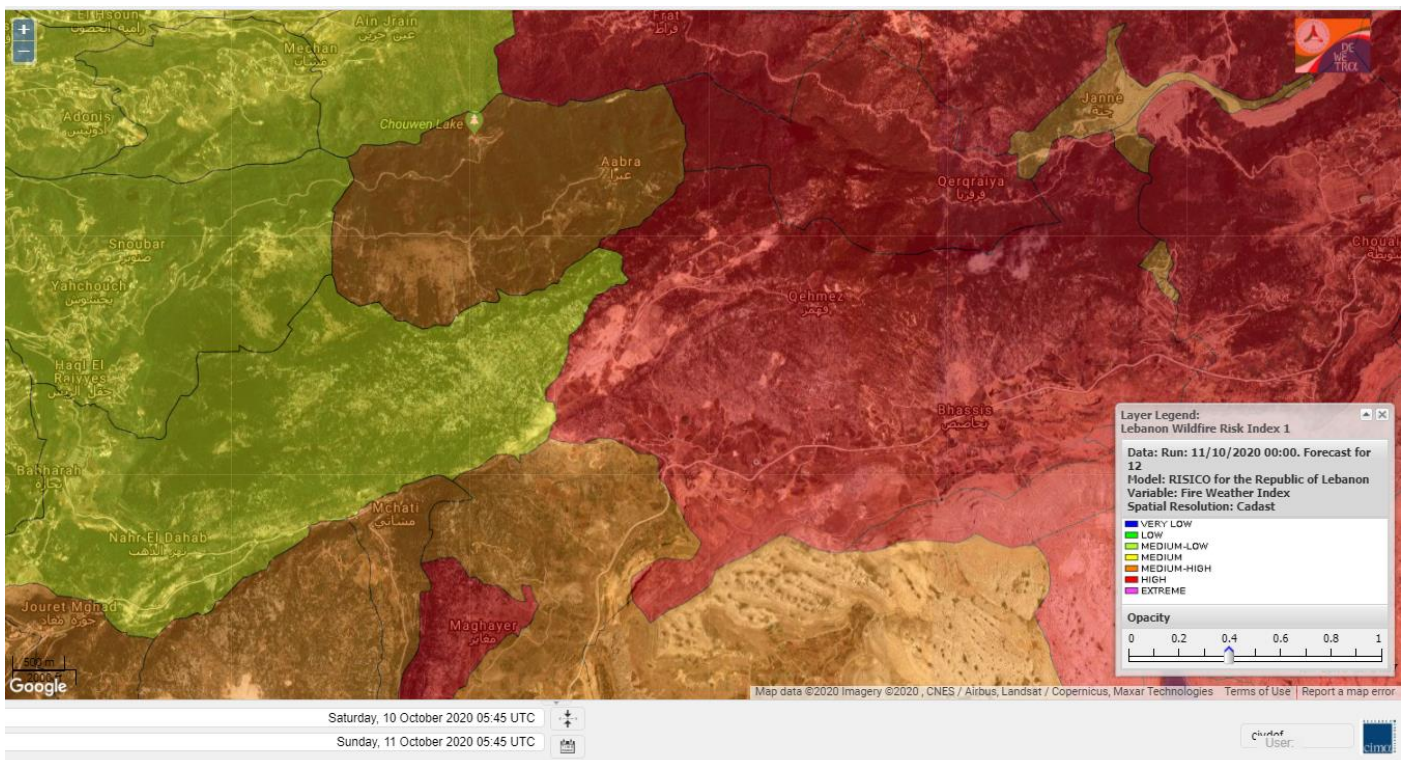

Jabal Moussa Reserve Forecast for 13 October 2020

Beirut, Beirut, Lebanon 10-Day Weather Forecast

28° ACHRAFIEH,RIZK STATION | CHANGE

TODAY HOURLY 10-DAY CALENDAR HISTORY WUNDERMAP

Customize

Nord

Koura

Municipality	11-Oct	12-Oct	13-Oct	Municipality	11-Oct	12-Oct	13-Oct	Municipality	11-Oct	12-Oct	13-Oct
Aaba	M	M	M	Afsaddiq	M	M	M	Ain Ekrine	M	M	M
Amioun	M	M	M	Anfeh	M	M	M	Badbhoun	M	M	M
Barghoun	M	M	M	Barsa	M	M	M	Batroumine	M	M	M
Bdebba	M	M	M	Bechmizine	M	M	M	Bednaye El-Koura	M	M	M
Bhabbouch El-Koura	M	M	M	Bkeftine	M	M	ML	Bnehran	M	M	M
Bqaiia El-Koura	M	M	M	Bsarma	M	M	M	Btaaboura	M	M	M
Bterram	M	M	M	Btouratij	M	M	M	Bziza	M	M	M
Dar Beechtar	M	M	M	Dar Chmezzine	M	M	M	Deddeh	M	M	M
Deir El-Balamand	M	M	M	Fih	M	M	M	Hraiche	M	M	M
Ijdaabrine	M	M	M	Kaftoun	M	M	M	Kefraya El-Koura	M	M	M
Kfarakka	M	M	M	Kfarhata	M	M	M	Kfarhazir	M	M	M
Kfarkahel	M	M	M	Kfarsaroun	M	M	M	Kosba	M	M	M
Mejdel el-Koura	M	M	M	Nakhle	M	M	M	Qalhat	M	M	M
Ras Masqa	M	M	M	Rechdibbine	M	M	M	Zakroun	M	M	M
Zgharta El-Mtaouile	M	M	M								