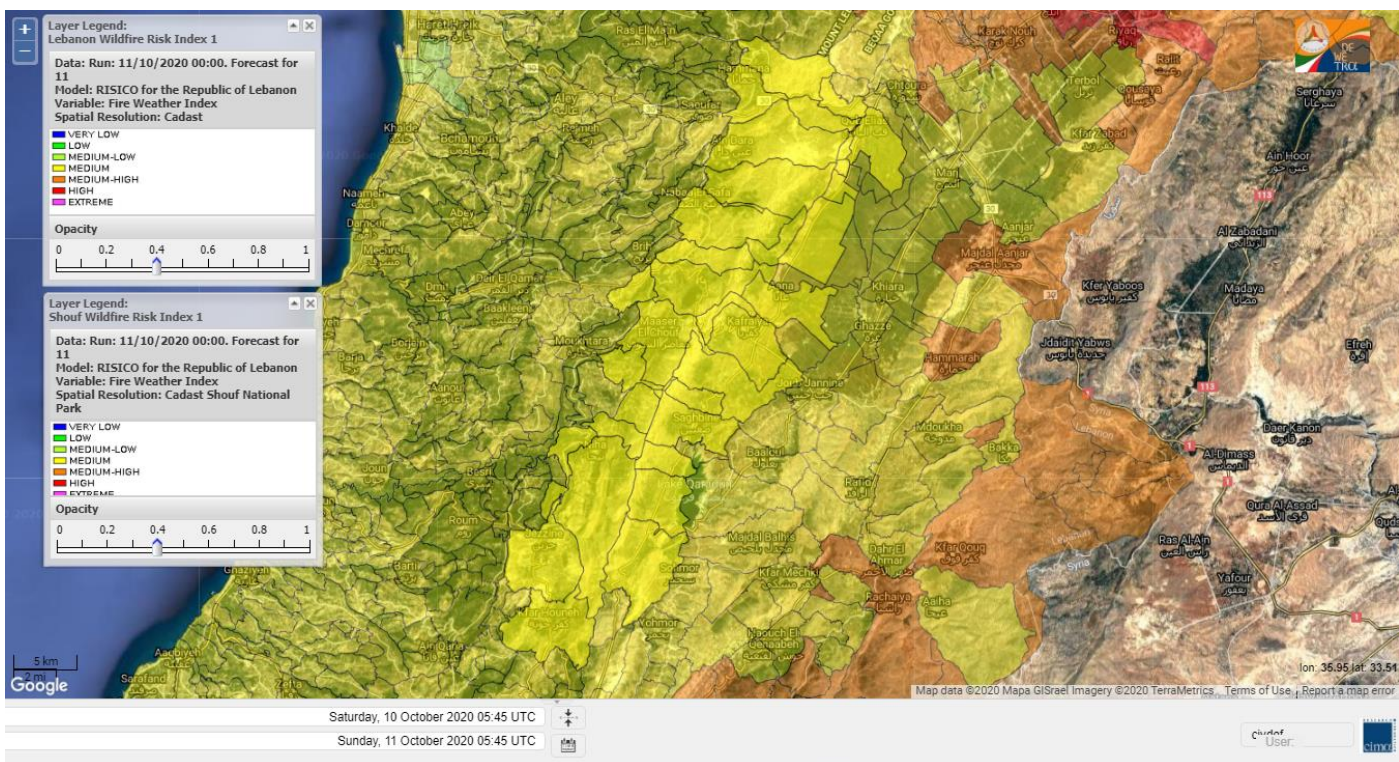

- VERY LOW
- LOW
- MEDIUM-LOW
- MEDIUM
- MEDIUM-HIGH
- HIGH
- EXTREME

Lebanon for 11 October 2020

Lebanon for 12 October 2020

Lebanon for 13 October 2020

Shouf Biosphere Reserve Forecast for 11 October 2020