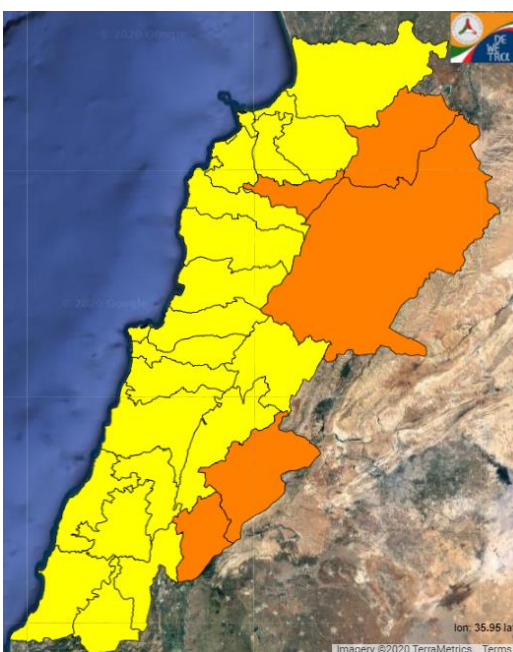

Beirut, 11 October 2020

FIRE RISK INDEX

10 October 2020

11 October 2020

12 October 2020

13 October 2020

Layer Legend:
Lebanon Wildfire Risk Index 1

Data: Run: 11/10/2020 00:00. Forecast for 11
Model: RISICO for the Republic of Lebanon
Variable: Fire Weather Index
Spatial Resolution: Caza