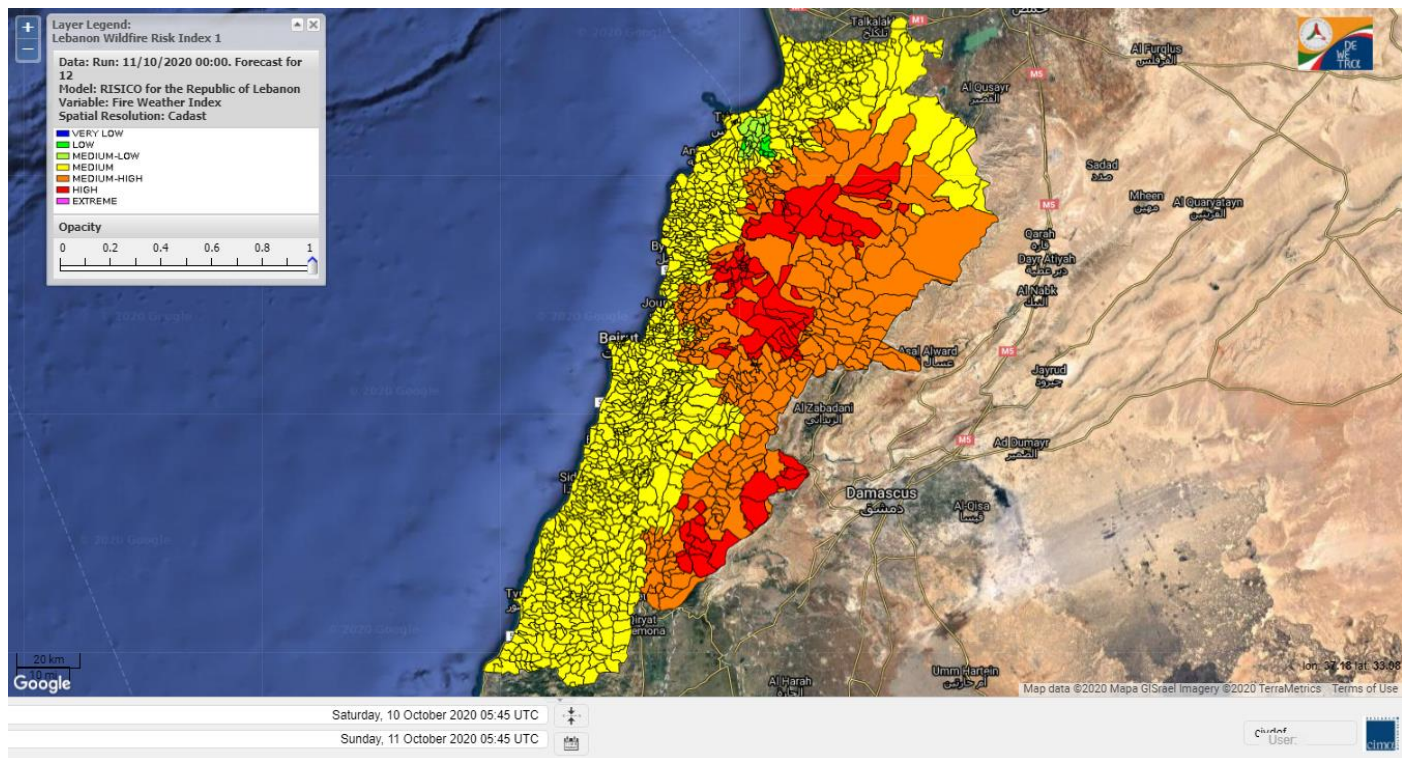

Lebanon for 12 October 2020