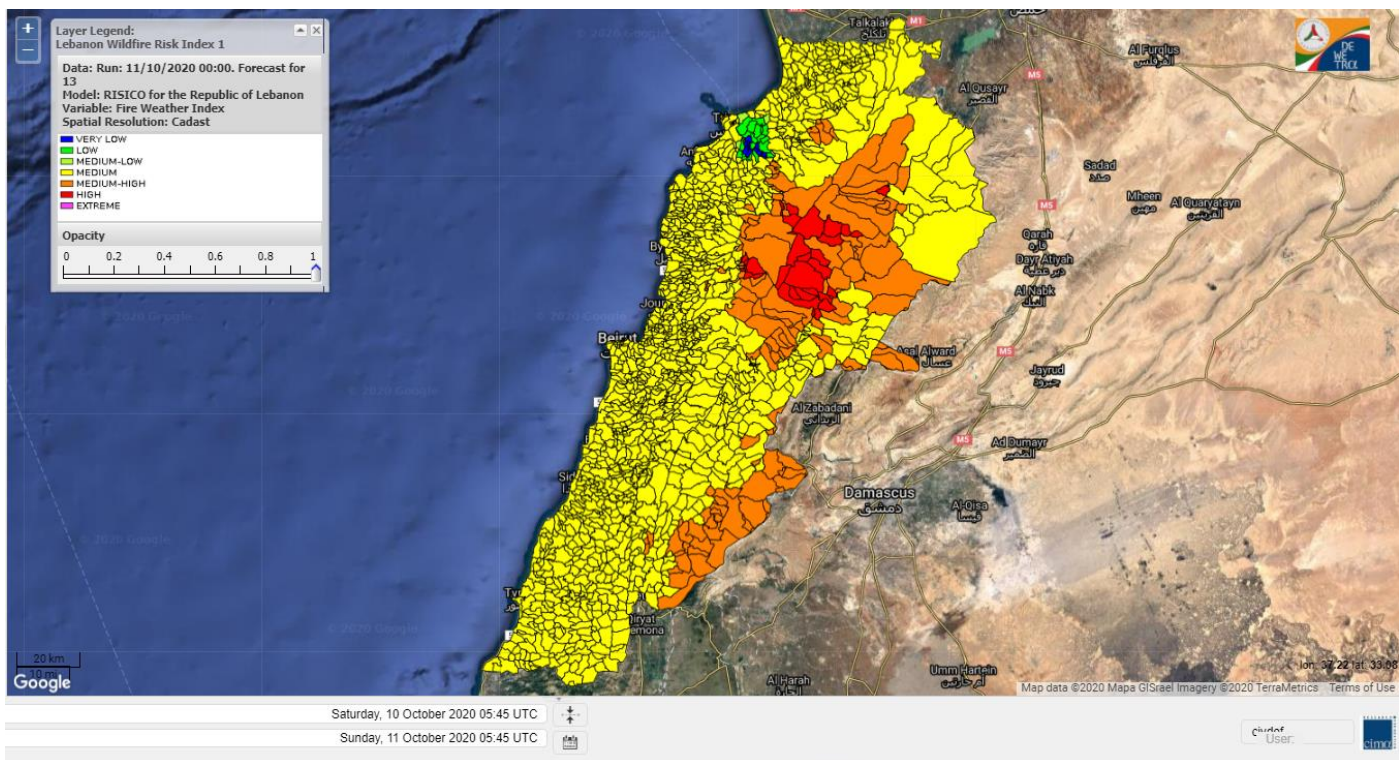

- VERY LOW
- LOW
- MEDIUM-LOW
- MEDIUM
- MEDIUM-HIGH
- HIGH
- EXTREME

Lebanon for 11 October 2020

Lebanon for 12 October 2020

Lebanon for 13 October 2020

Shouf Biosphere Reserve Forecast for 11 October 2020