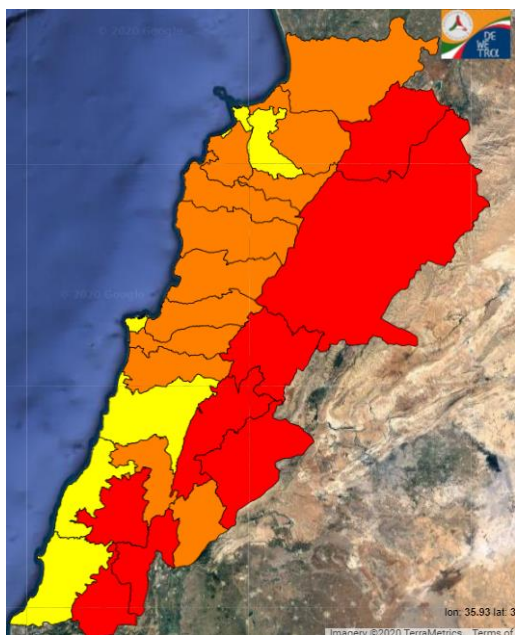

FIRE RISK INDEX

10 October 2020