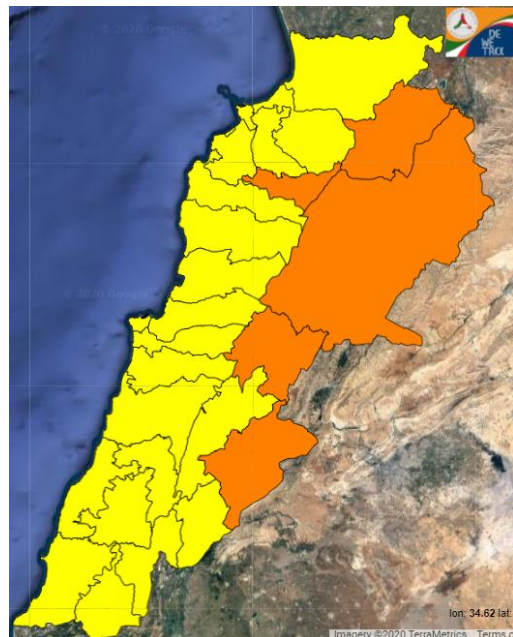

11 October 2020