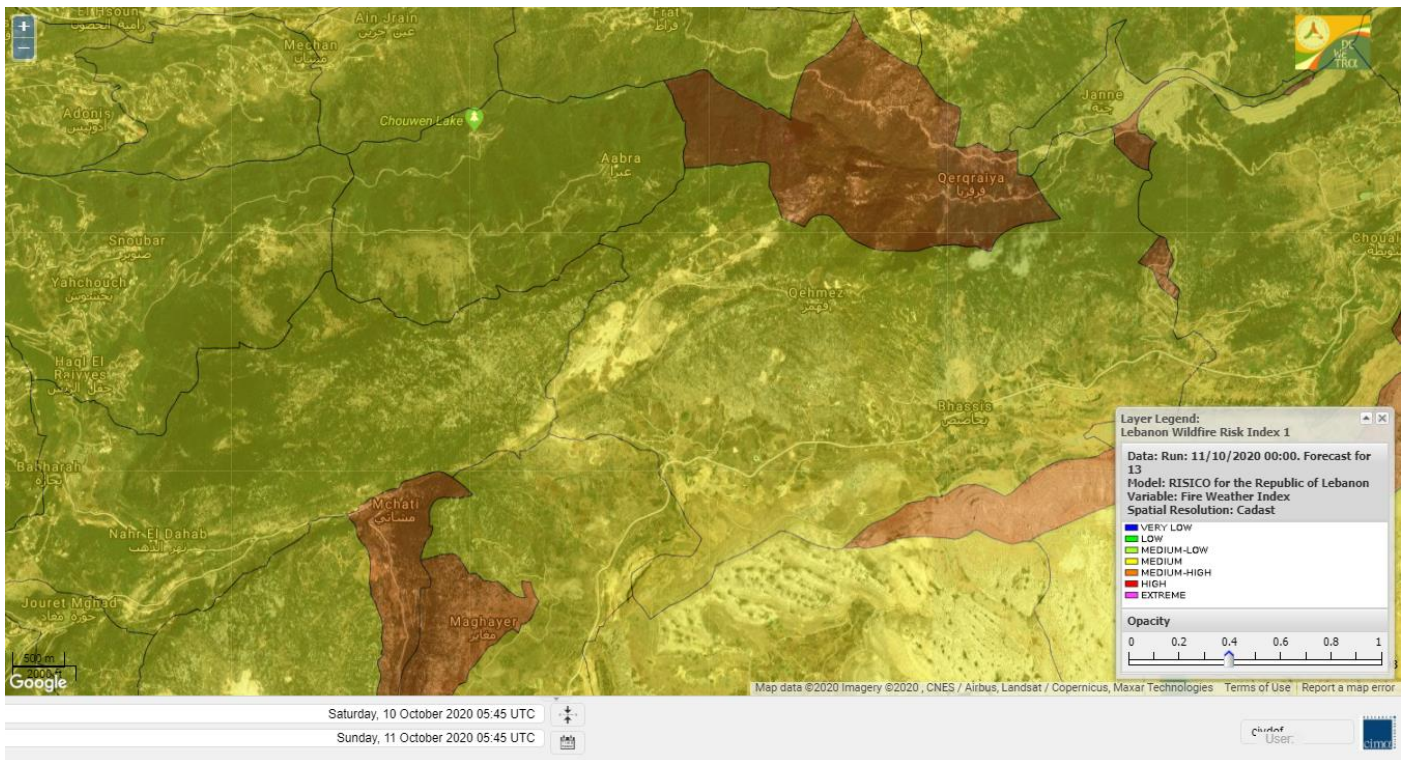

Jabal Moussa Reserve Forecast for 13 October 2020

Beirut, Beirut, Lebanon 10-Day Weather Forecast

28° ACHRAFIEH,RIZK STATION | CHANGE

TODAY HOURLY 10-DAY CALENDAR HISTORY WUNDERMAP

Customize

Nord

Koura

Municipality	11-Oct	12-Oct	13-Oct	Municipality	11-Oct	12-Oct	13-Oct	Municipality	11-Oct	12-Oct	13-Oct
Aaba	M	M	M	Afsaddiq	M	M	M	Ain Ekrine	M	M	M
Amioun	M	M	M	Anfeh	M	M	M	Badbhoun	M	M	M
Barghoun	M	M	M	Barsa	M	M	M	Batroumine	M	M	M
Bdebba	M	M	M	Bechmizine	M	M	M	Bednaye El-Koura	M	M	M
Bhabbouch El-Koura	M	M	M	Bkeftine	M	M	ML	Bnehran	M	M	M
Bqaiia El-Koura	M	M	M	Bsarma	M	M	M	Btaaboura	M	M	M
Bterram	M	M	M	Btouratij	M	M	M	Bziza	M	M	M
Dar Beechtar	M	M	M	Dar Chmezzine	M	M	M	Deddeh	M	M	M
Deir El-Balamand	M	M	M	Fih	M	M	M	Hraiche	M	M	M
Ijdaabrine	M	M	M	Kaftoun	M	M	M	Kefraya El-Koura	M	M	M
Kfarakka	M	M	M	Kfarhata	M	M	M	Kfarhazir	M	M	M
Kfarkahel	M	M	M	Kfarsaroun	M	M	M	Kosba	M	M	M
Mejdel el-Koura	M	M	M	Nakhle	M	M	M	Qalhat	M	M	M
Ras Masqa	M	M	M	Rechdibbine	M	M	M	Zakroun	M	M	M
Zgharta El-Mtaouile	M	M	M								