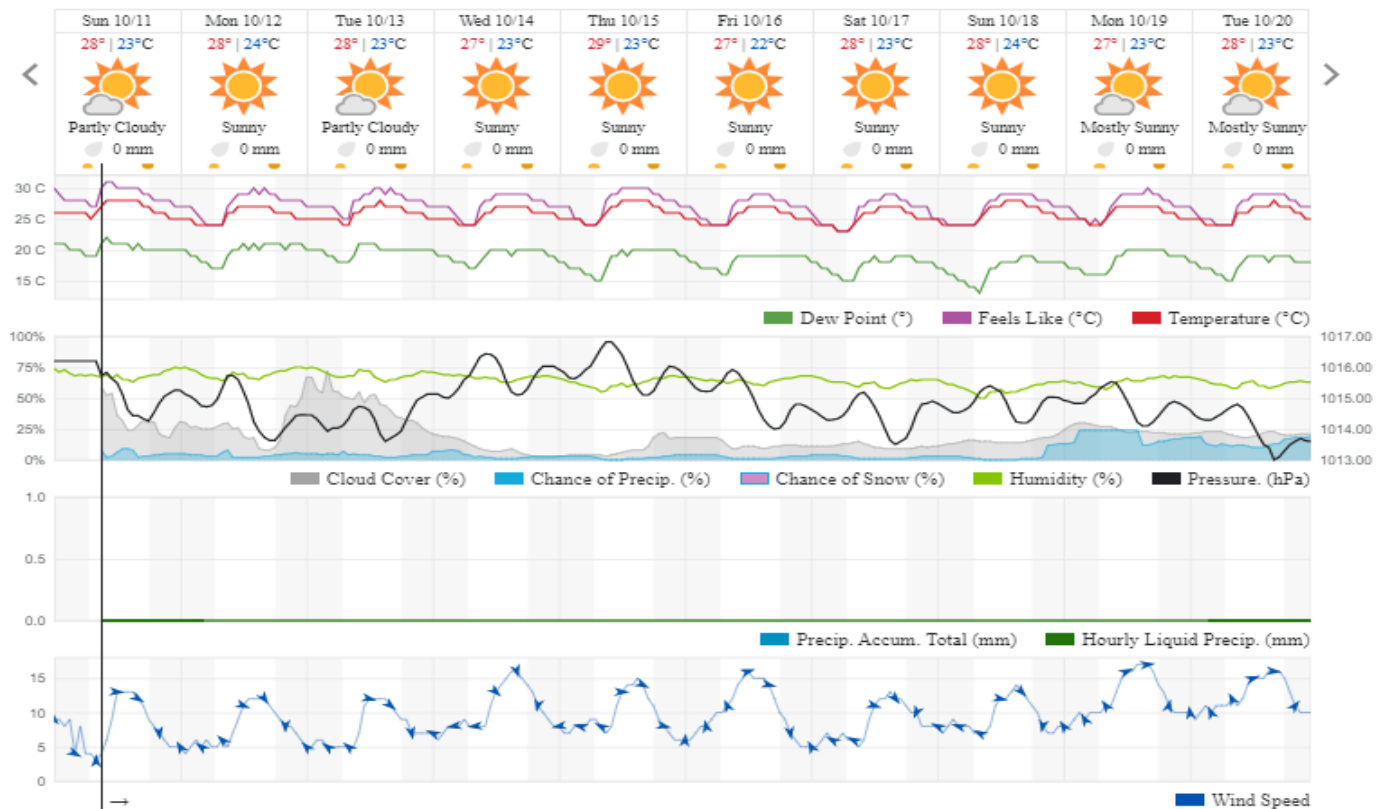

Jabal Moussa Reserve Forecast for 13 October 2020

Beirut, Beirut, Lebanon 10-Day Weather Forecast

28° ACHRAFIEH,RIZK STATION | CHANGE

TODAY HOURLY 10-DAY CALENDAR HISTORY WUNDERMAP

Customize

Nord

Koura

Municipality	11-Oct	12-Oct	13-Oct	Municipality	11-Oct	12-Oct	13-Oct	Municipality	11-Oct	12-Oct	13-Oct
Aaba	M	M	M	Afsaddiq	M	M	M	Ain Ekrine	M	M	M
Amioun	M	M	M	Anfeh	M	M	M	Badbhoun	M	M	M
Barghoun	M	M	M	Barsa	M	M	M	Batroumine	M	M	M
Bdebba	M	M	M	Bechmizine	M	M	M	Bednaye El-Koura	M	M	M
Bhabbouch El-Koura	M	M	M	Bkeftine	M	M	ML	Bnehran	M	M	M
Bqaiia El-Koura	M	M	M	Bsarma	M	M	M	Btaaboura	M	M	M
Bterram	M	M	M	Btouratij	M	M	M	Bziza	M	M	M
Dar Beechtar	M	M	M	Dar Chmezzine	M	M	M	Deddeh	M	M	M
Deir El-Balamand	M	M	M	Fih	M	M	M	Hraiche	M	M	M
Ijdaabrine	M	M	M	Kaftoun	M	M	M	Kefraya El-Koura	M	M	M
Kfarakka	M	M	M	Kfarhata	M	M	M	Kfarhazir	M	M	M
Kfarkahel	M	M	M	Kfarsaroun	M	M	M	Kosba	M	M	M
Mejdel el-Koura	M	M	M	Nakhle	M	M	M	Qalhat	M	M	M
Ras Masqa	M	M	M	Rechdibbine	M	M	M	Zakroun	M	M	M
Zgharta El-Mtaouile	M	M	M								