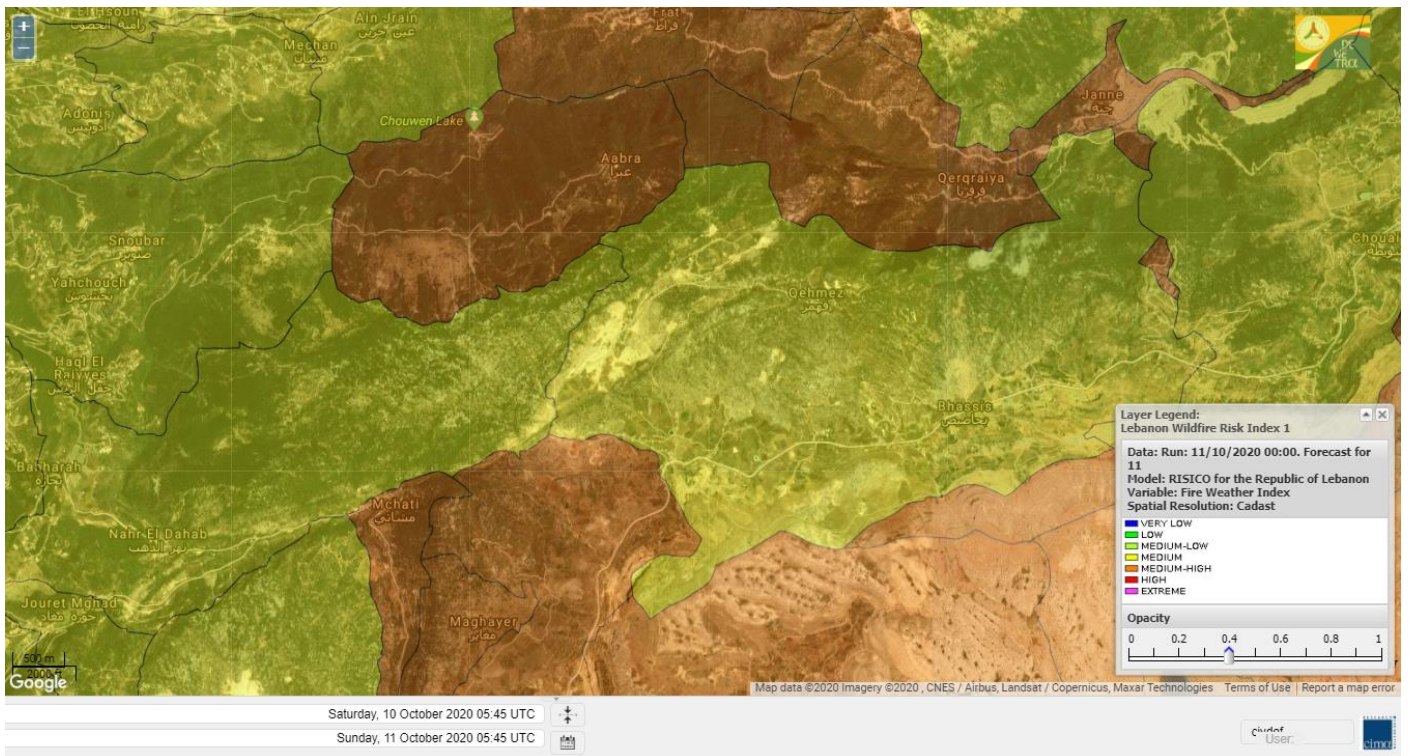

Jabal Moussa Reserve Forecast for 11 October 2020