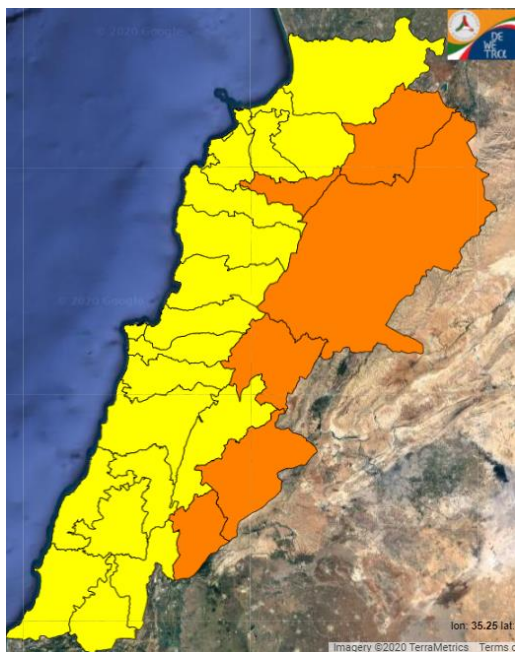

Beirut, 11 October 2020

FIRE RISK INDEX

10 October 2020

11 October 2020

12 October 2020

13 October 2020

Layer Legend:
Lebanon Wildfire Risk Index 1

Data: Run: 11/10/2020 00:00. Forecast for 11
Model: RISICO for the Republic of Lebanon
Variable: Fire Weather Index
Spatial Resolution: Caza