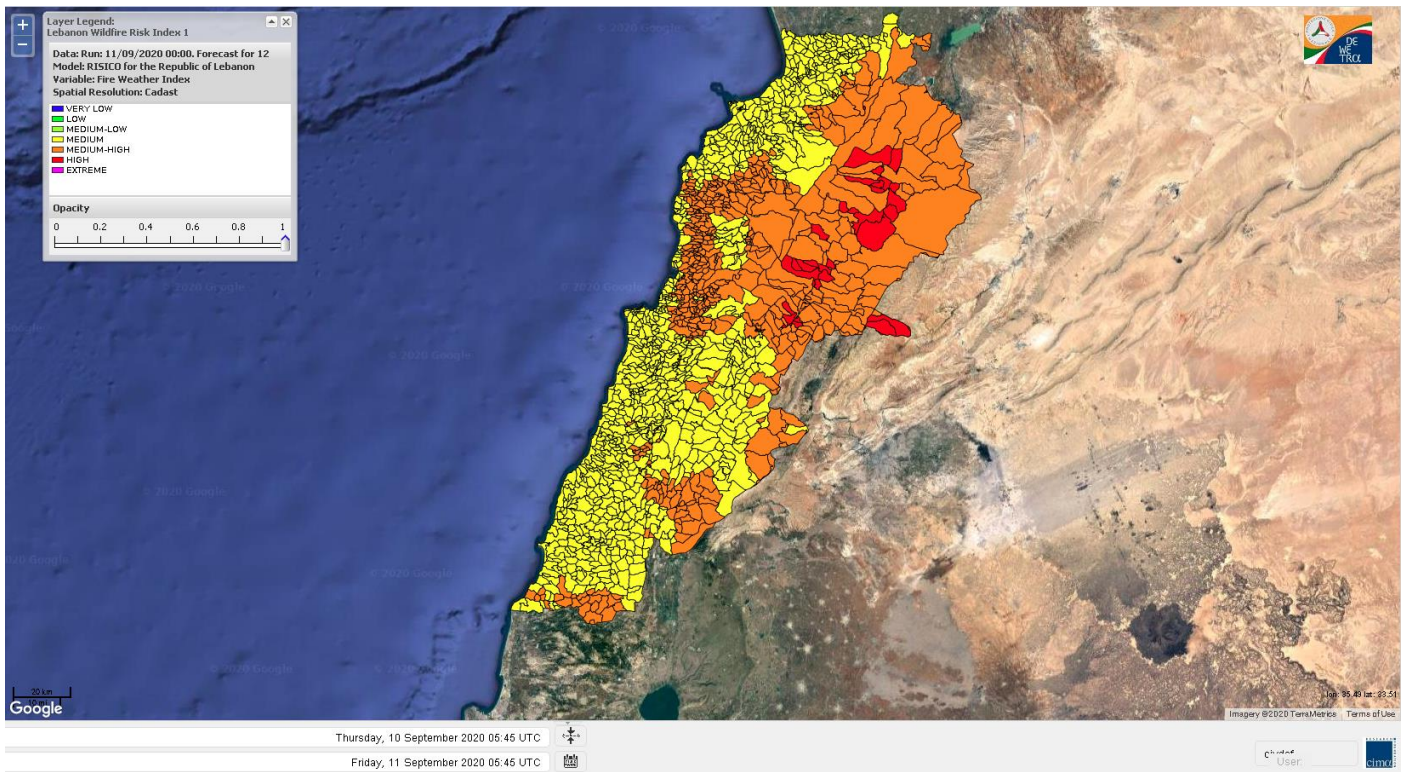

Lebanon for 12 September 2020