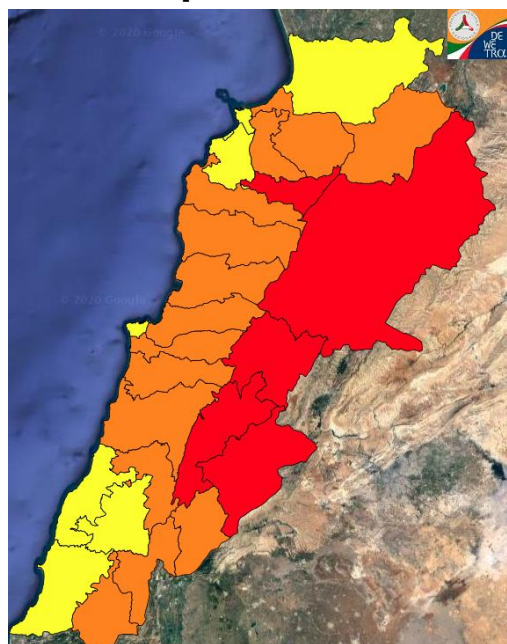

11 September 2020