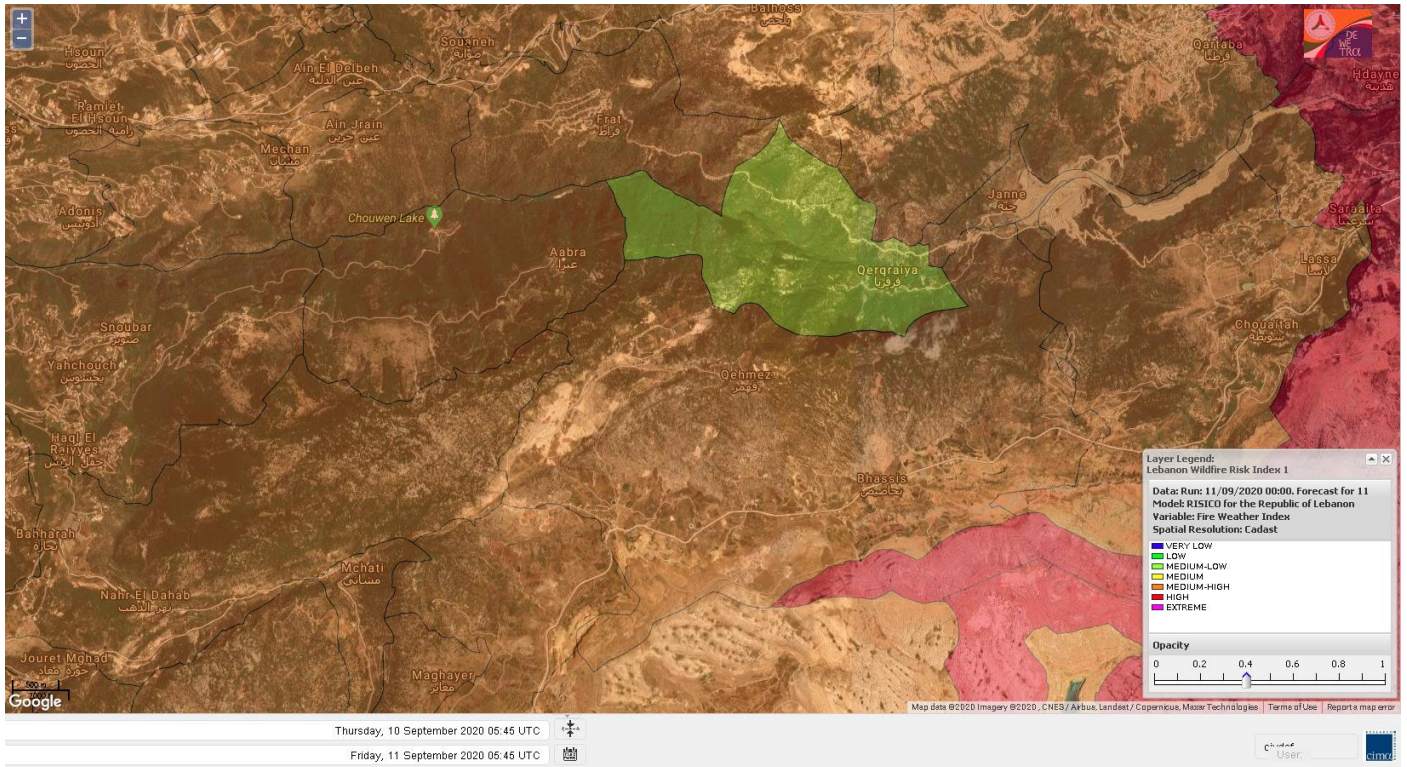

Jabal Moussa Reserve Forecast for 11 September 2020