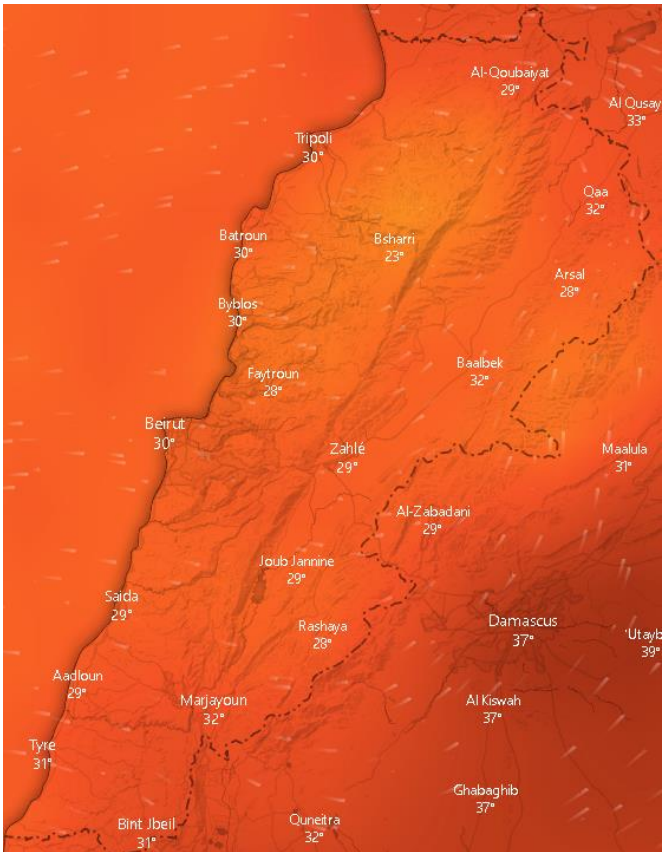

Lebanon for 12 September 2020