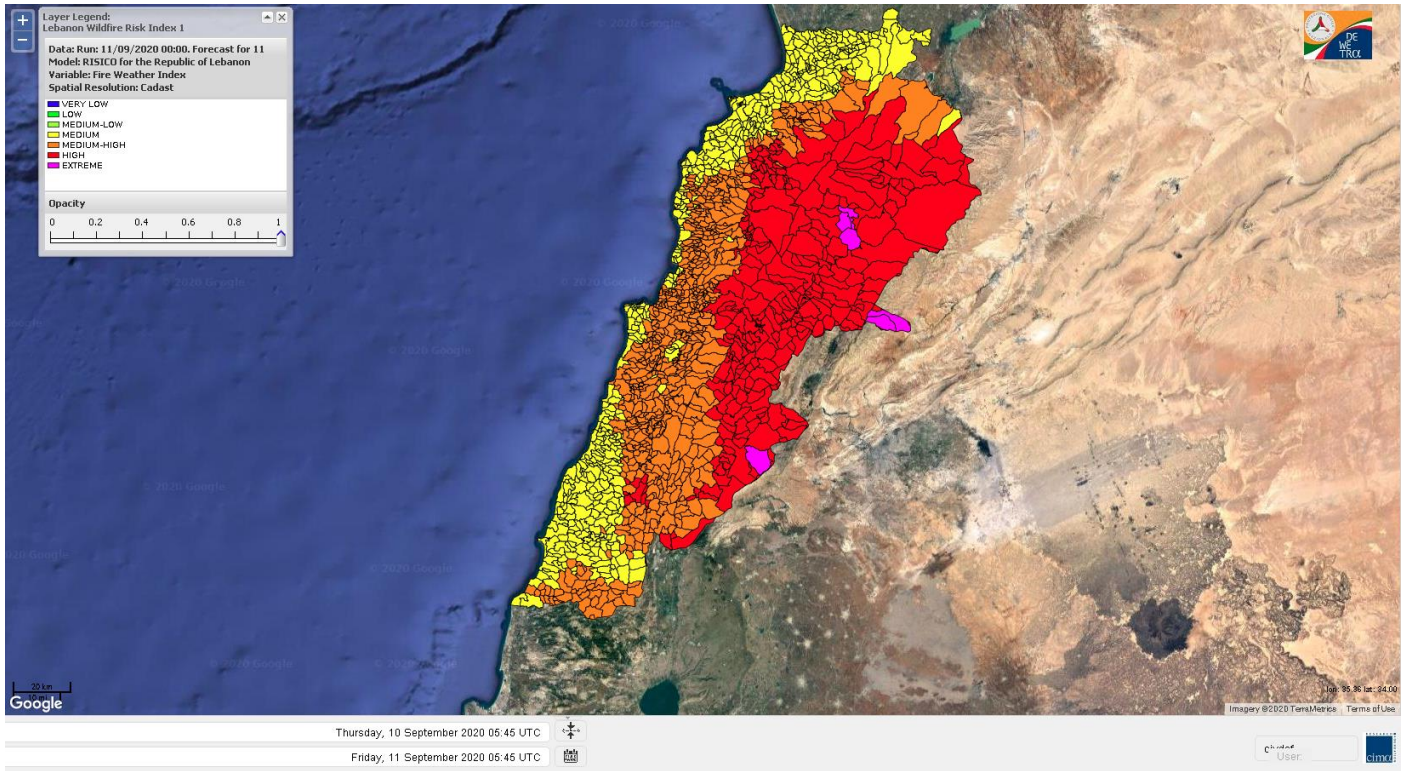

Lebanon for 11 September 2020