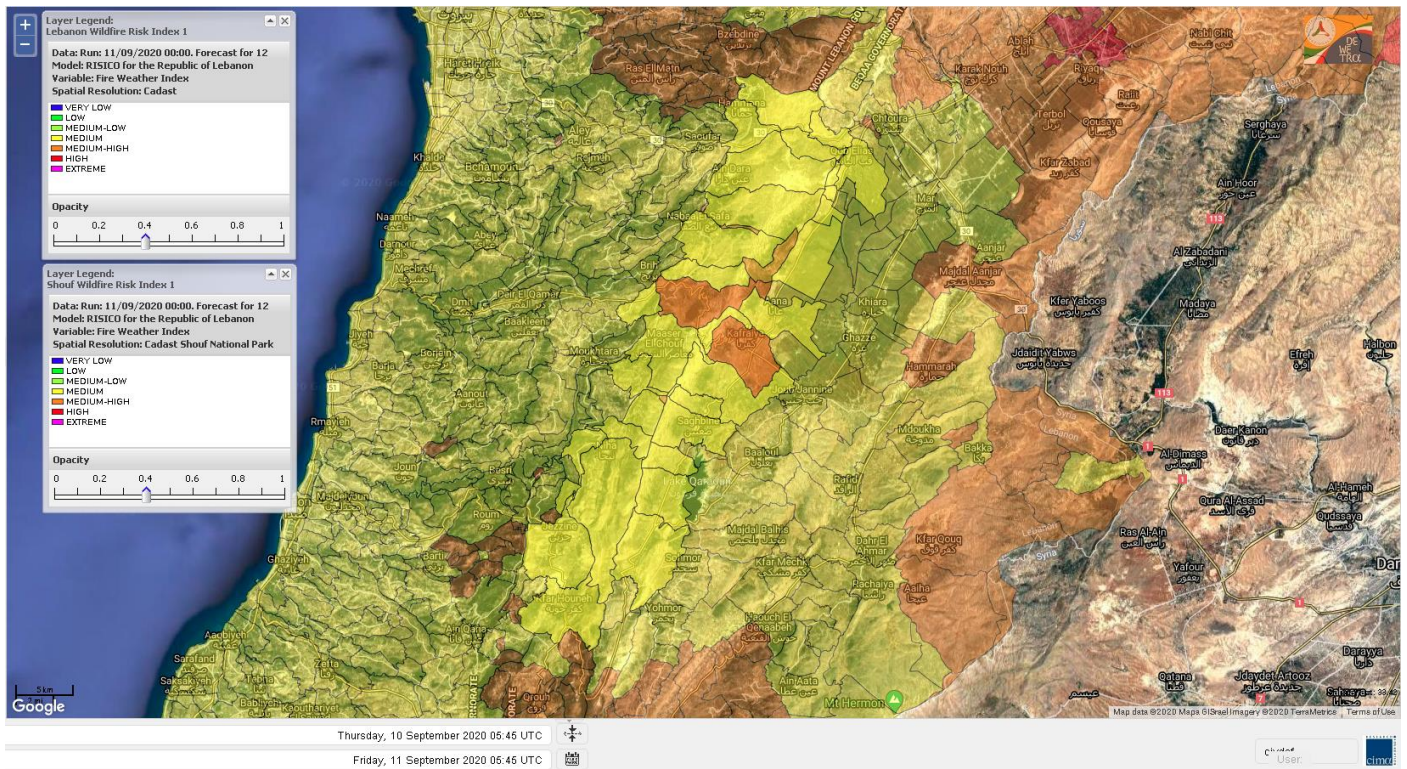

Shouf Biosphere Reserve Forecast for 12 September 2020