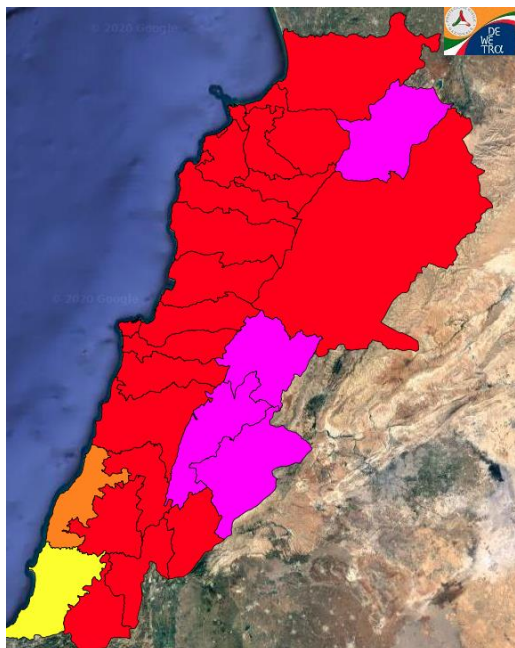

FIRE RISK INDEX

10 September 2020