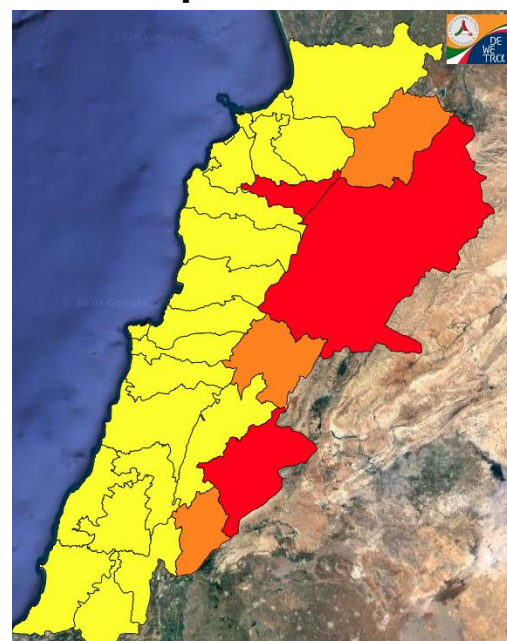

Beirut, 11 September 2020

FIRE RISK INDEX

10 September 2020

11 September 2020

12 September 2020

13 September 2020

Layer Legend:
Lebanon Wildfire Risk Index 1

Data: Run: 11/09/2020 00:00. Forecast for 11
Model: RISICO for the Republic of Lebanon
Variable: Fire Weather Index
Spatial Resolution: Caza