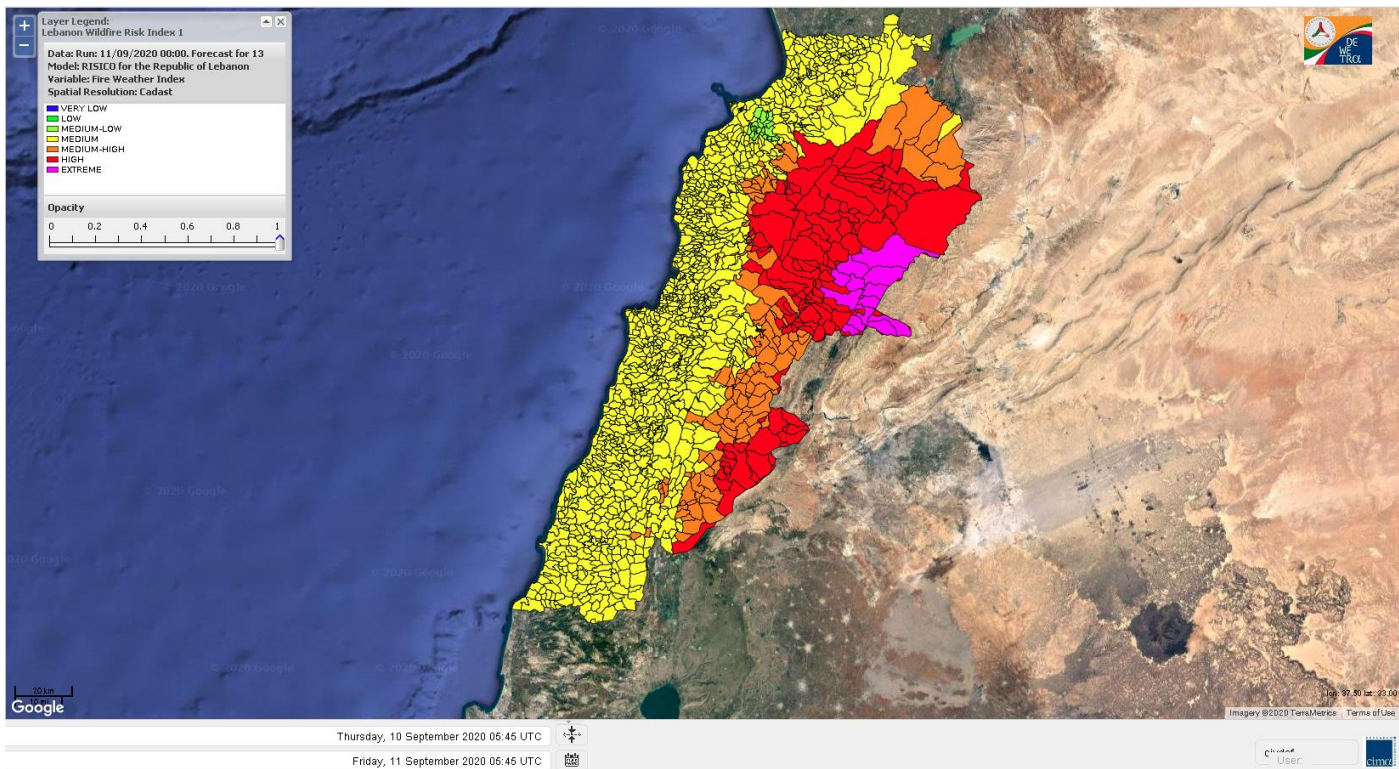

- VERY LOW
- LOW
- MEDIUM-LOW
- MEDIUM
- MEDIUM-HIGH
- HIGH
- EXTREME

Lebanon for 11 September 2020

Lebanon for 12 September 2020

Lebanon for 13 September 2020

Shouf Biosphere Reserve Forecast for 11 September 2020