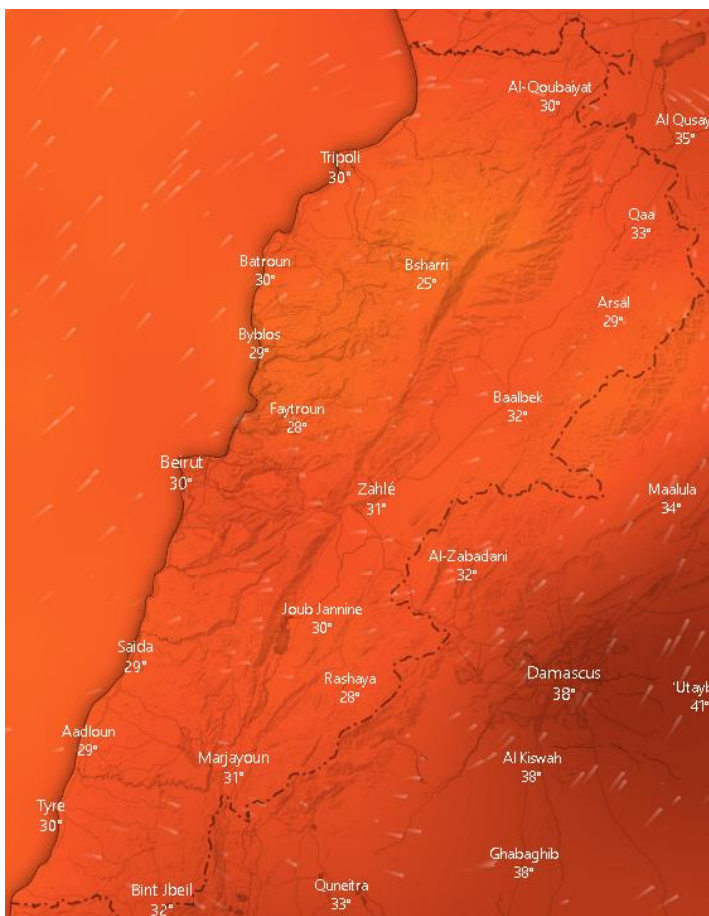

Lebanon for 11 September 2020