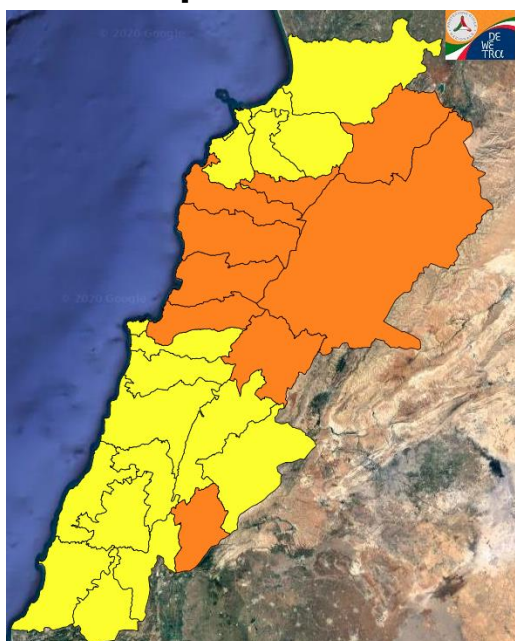

Beirut, 11 September 2020

FIRE RISK INDEX

10 September 2020

11 September 2020

12 September 2020

13 September 2020

Layer Legend:
Lebanon Wildfire Risk Index 1

Data: Run: 11/09/2020 00:00. Forecast for 11
Model: RISICO for the Republic of Lebanon
Variable: Fire Weather Index
Spatial Resolution: Caza