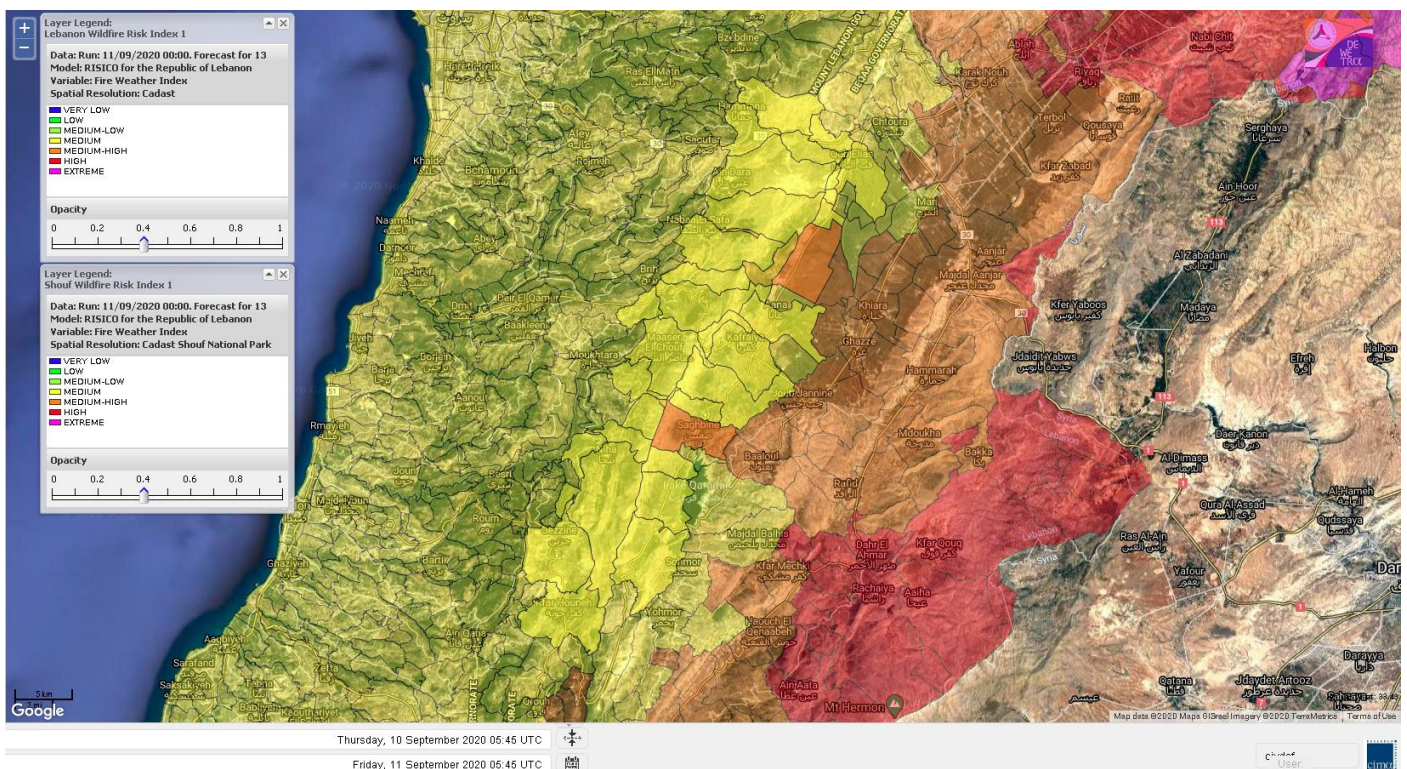

Shouf Biosphere Reserve Forecast for 13 September 2020