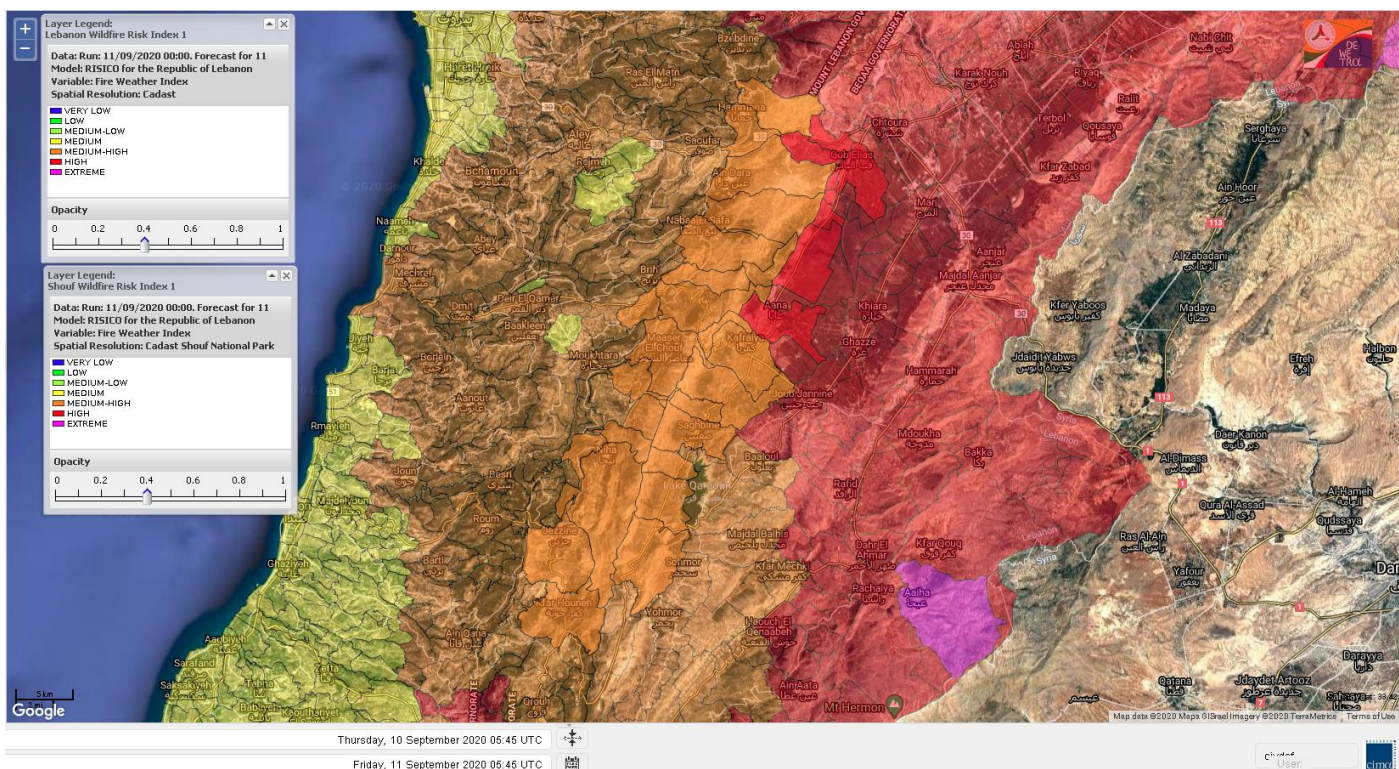

- VERY LOW
- LOW
- MEDIUM-LOW
- MEDIUM
- MEDIUM-HIGH
- HIGH
- EXTREME

Lebanon for 11 September 2020

Lebanon for 12 September 2020

Lebanon for 13 September 2020

Shouf Biosphere Reserve Forecast for 11 September 2020