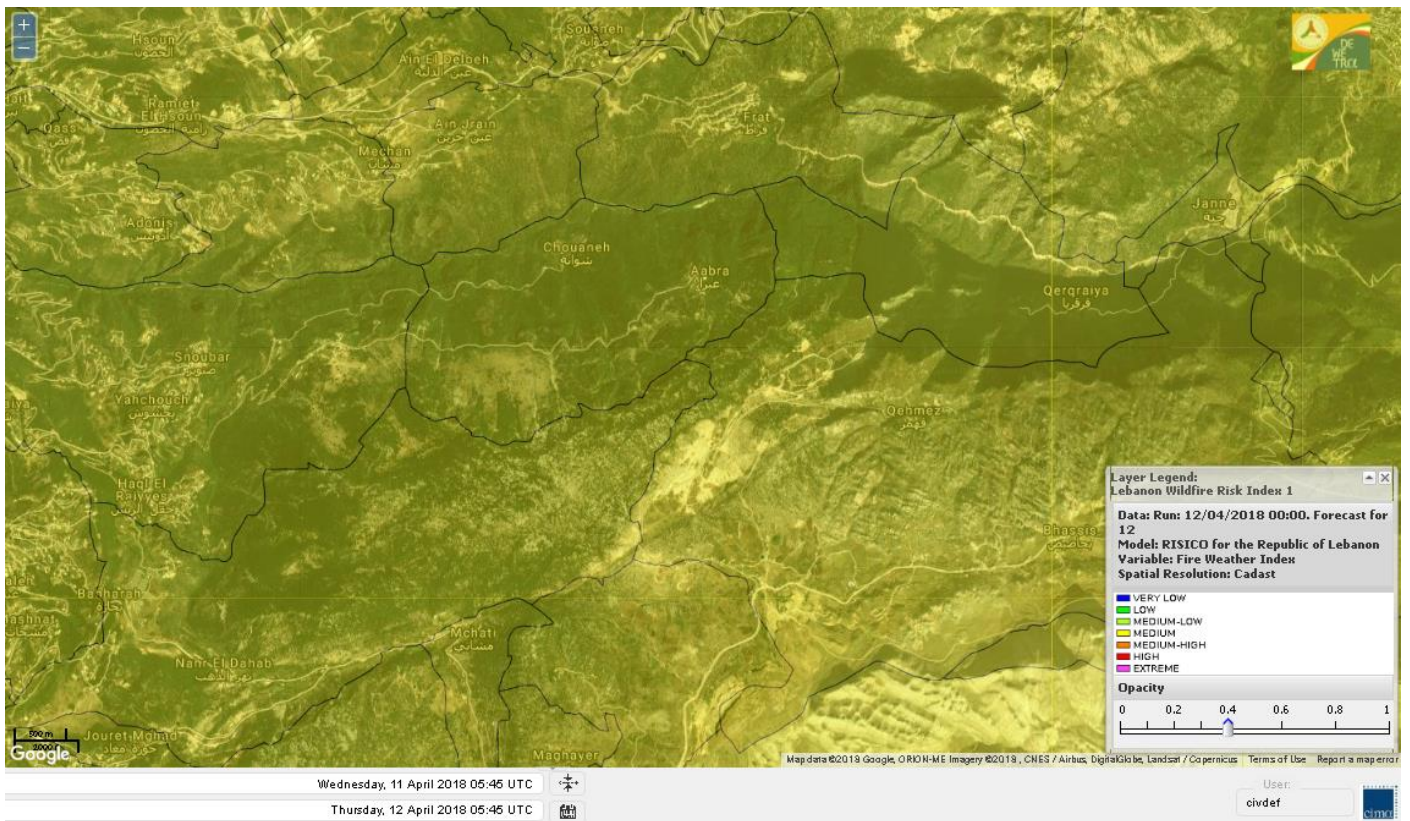

Lebanon for 14 April 2018

Shouf Biosphere Reserve Forecast for 12 April 2018

Shouf Biosphere Reserve Forecast for 13 April 2018

Shouf Biosphere Reserve Forecast for 14 April 2018

Jabal Moussa Reserve Forecast for 12 April 2018