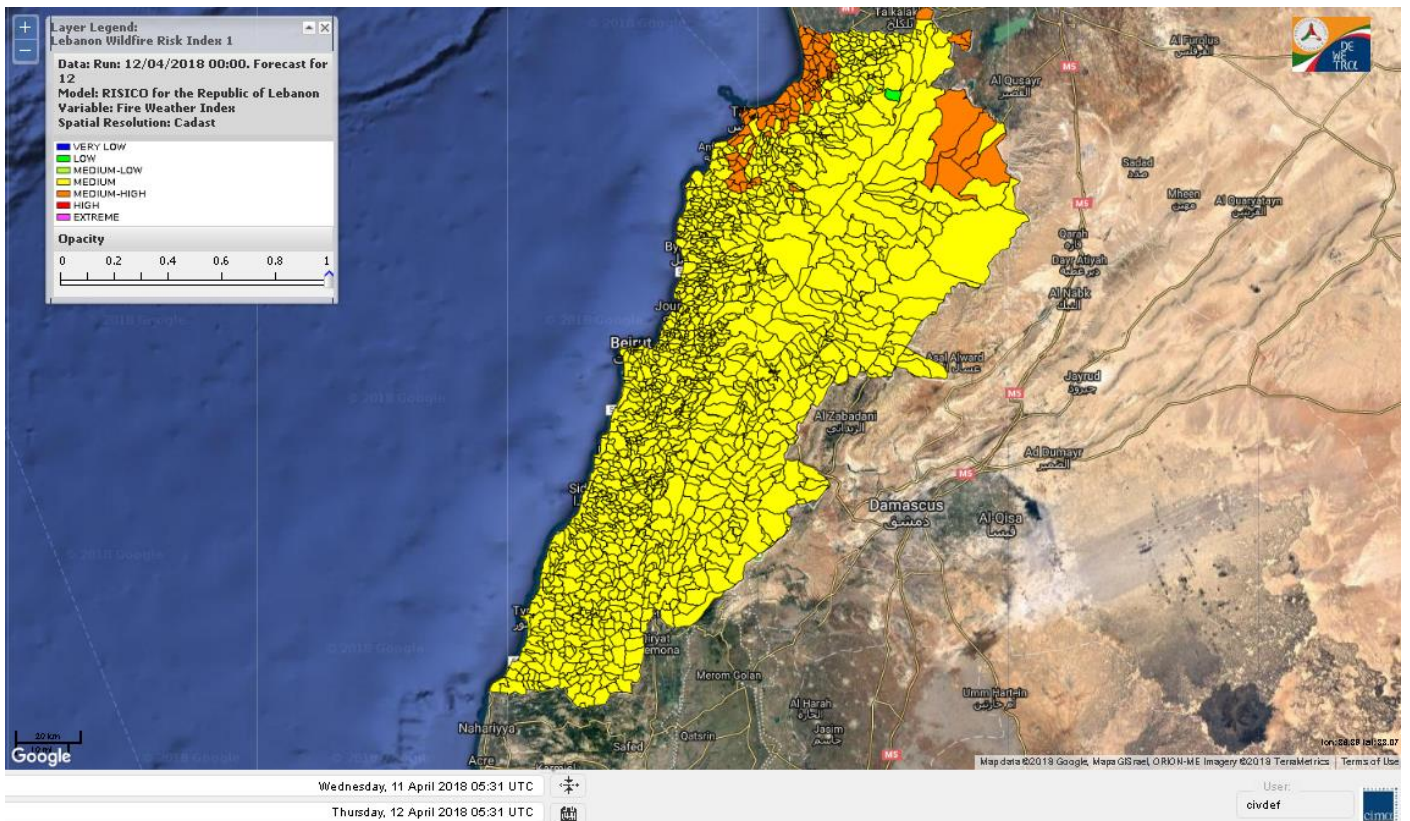

Lebanon for 12 April 2018