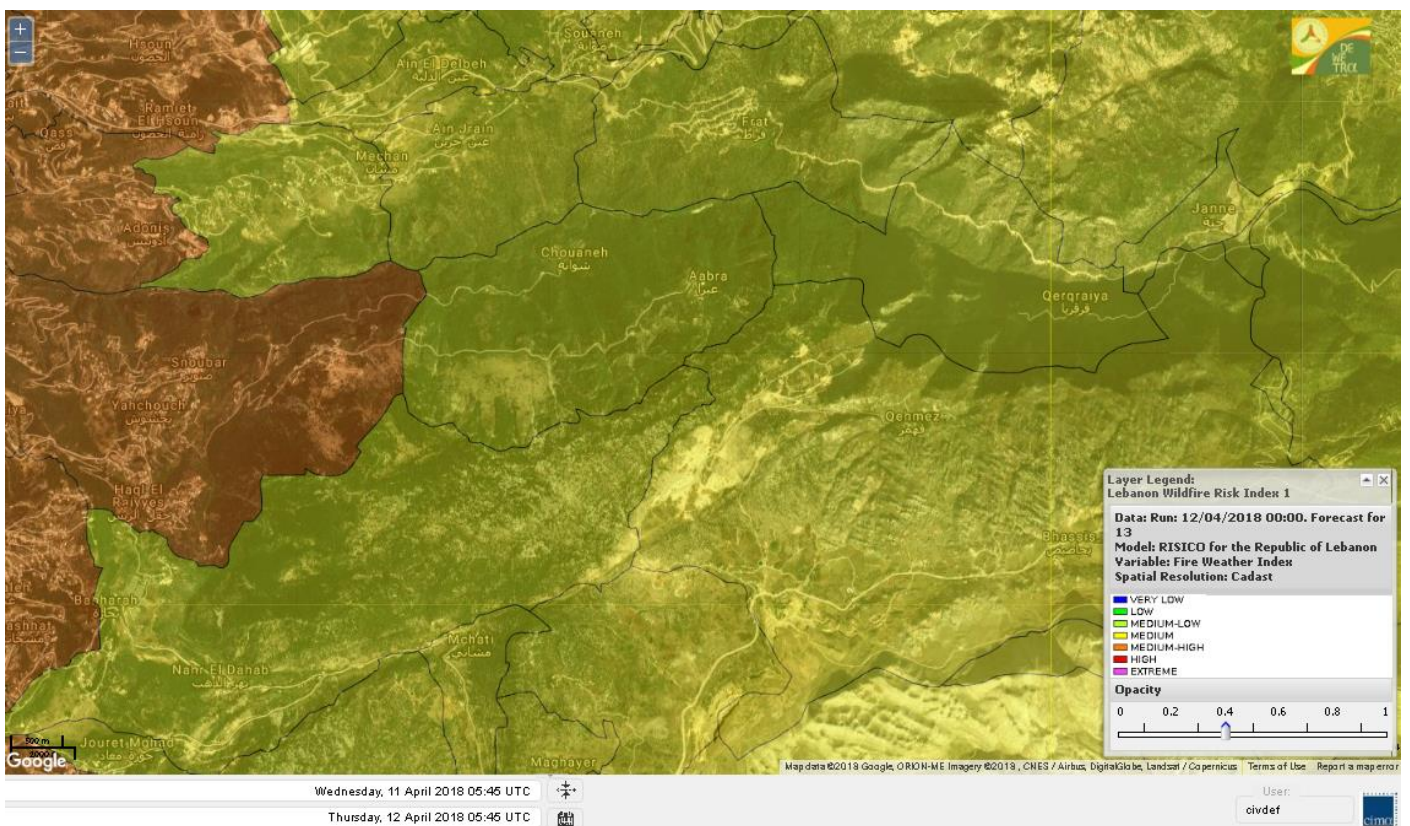

Jabal Moussa Reserve Forecast for 13 April 2018