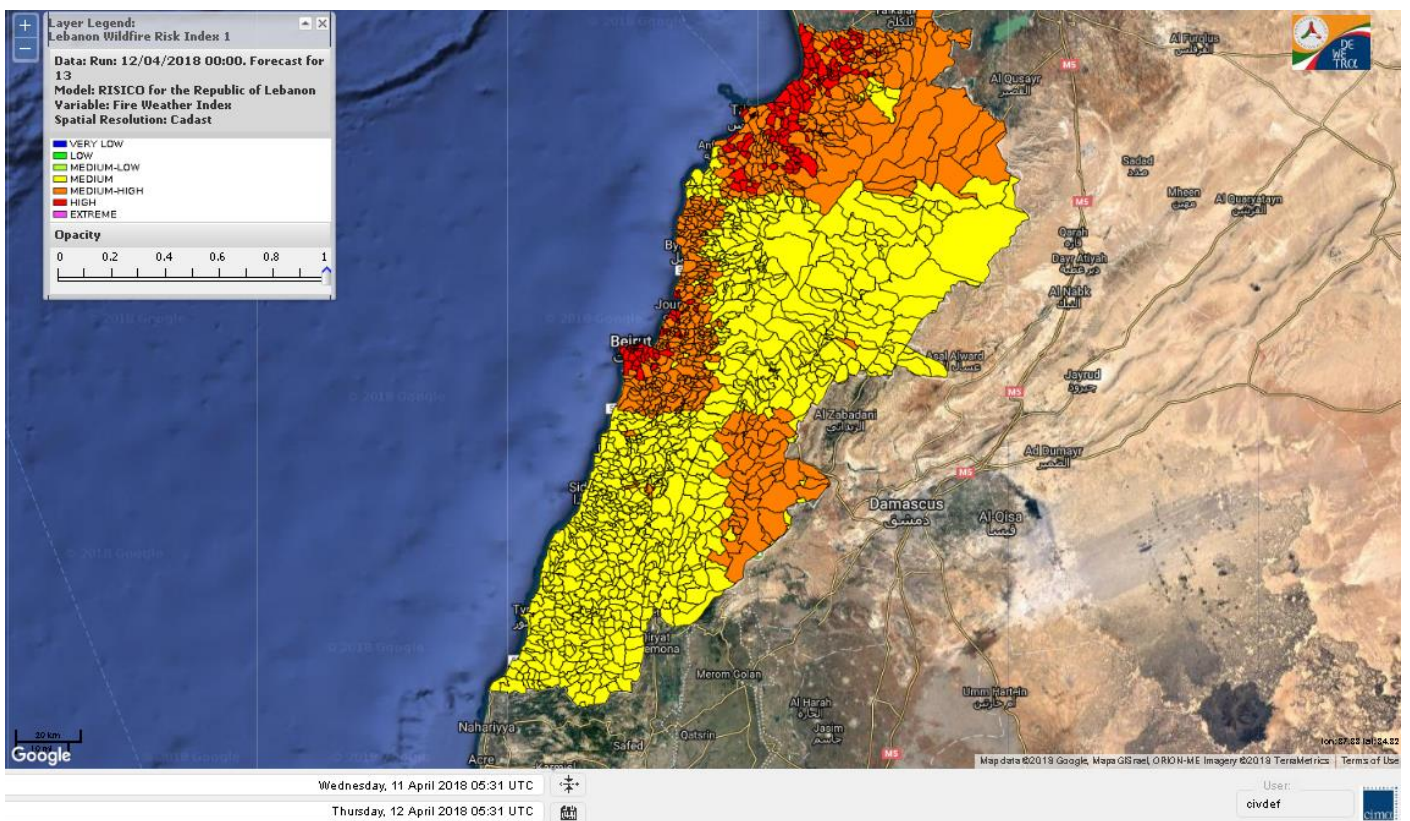

Lebanon for 13 April 2018