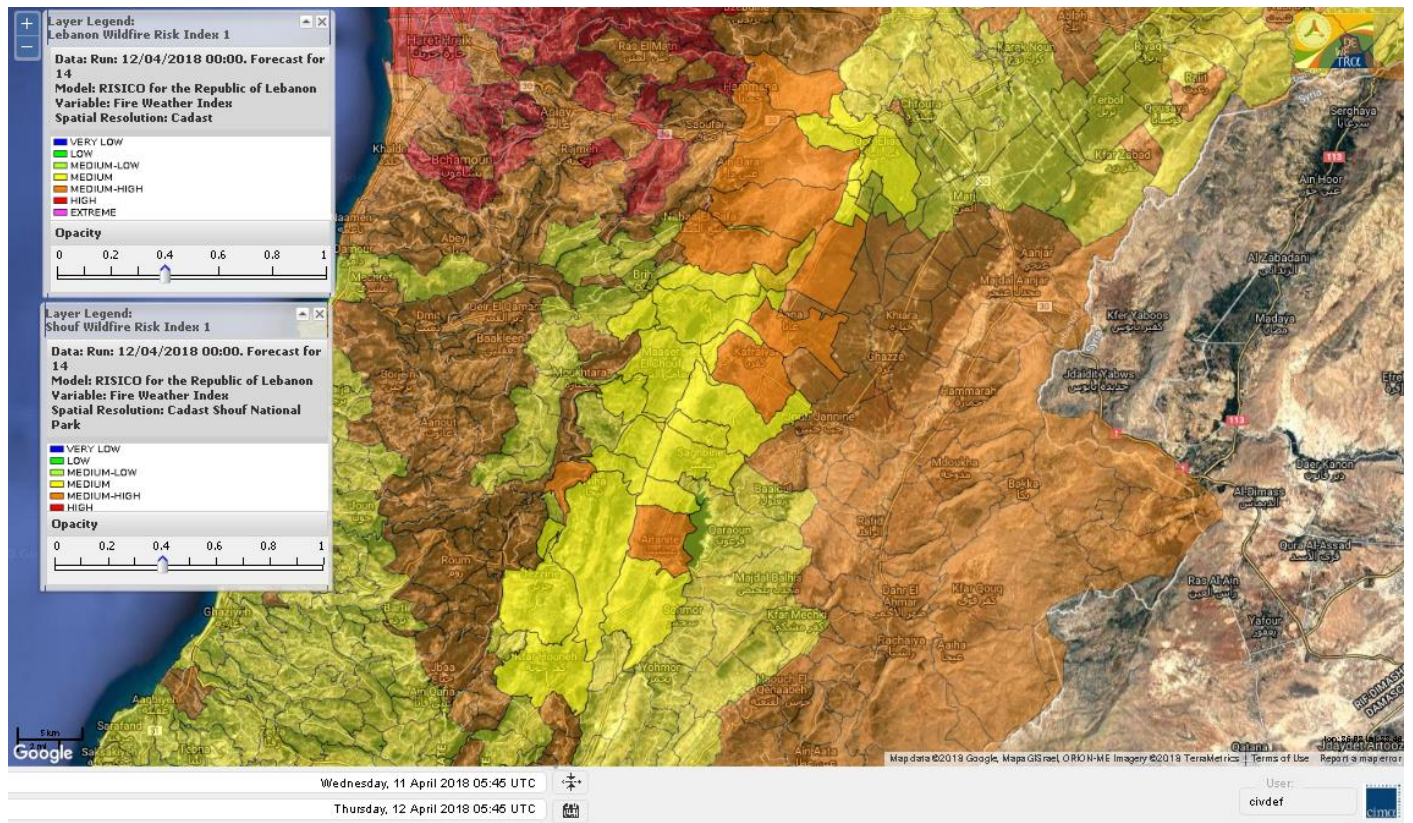

Lebanon for 14 April 2018

Shouf Biosphere Reserve Forecast for 12 April 2018

Shouf Biosphere Reserve Forecast for 13 April 2018

Shouf Biosphere Reserve Forecast for 14 April 2018

Jabal Moussa Reserve Forecast for 12 April 2018