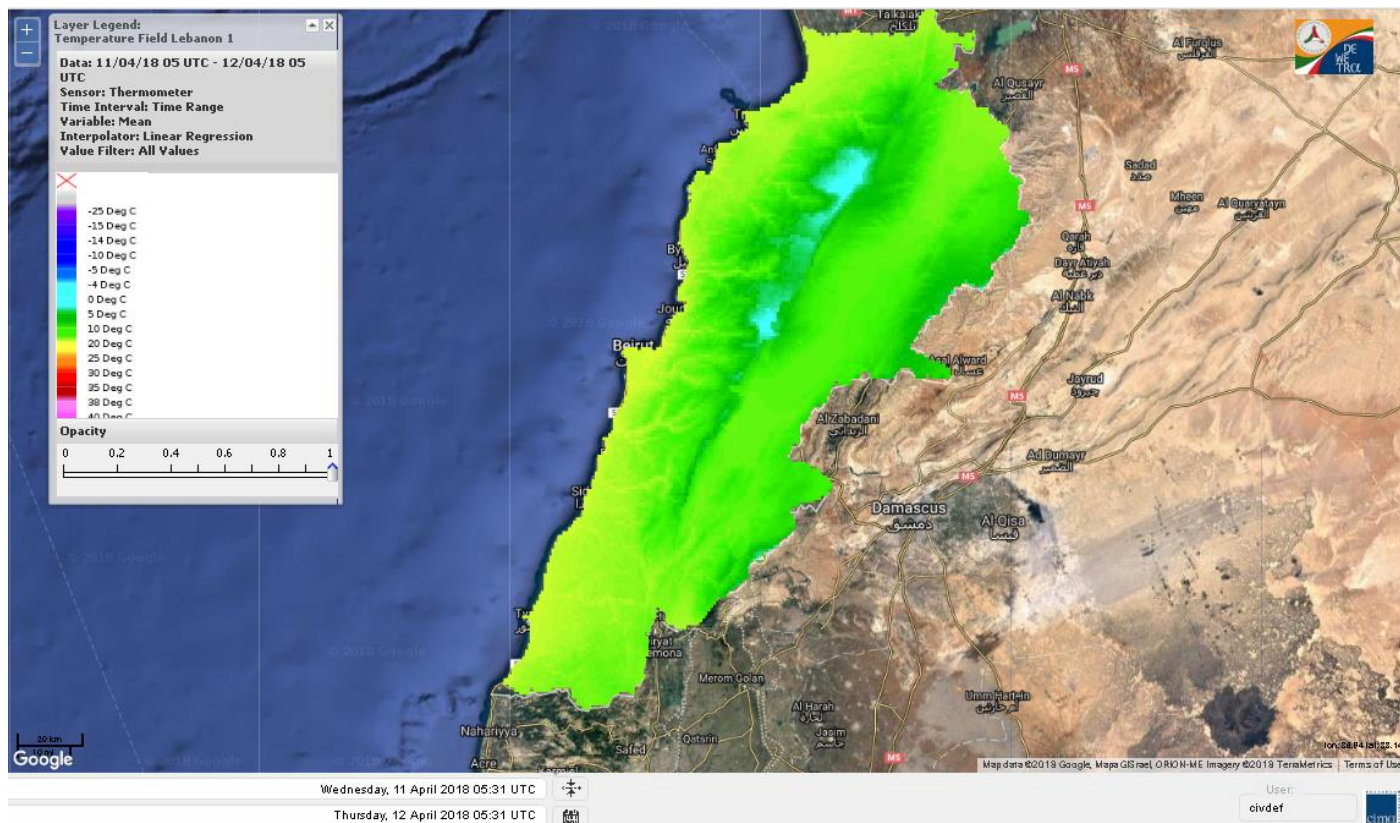

Lebanon temperature for Lebanon 12 April 2018