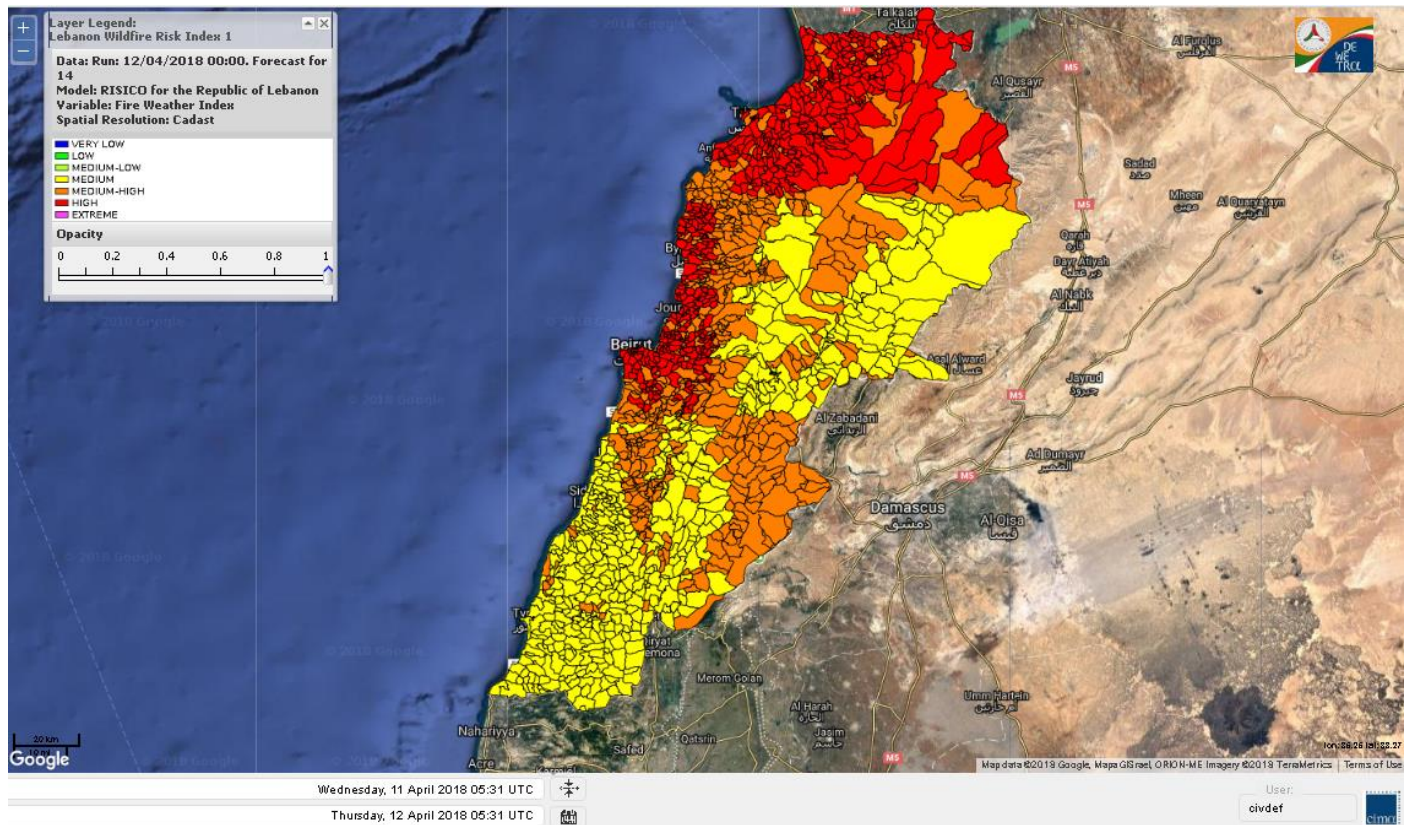

Lebanon for 14 April 2018