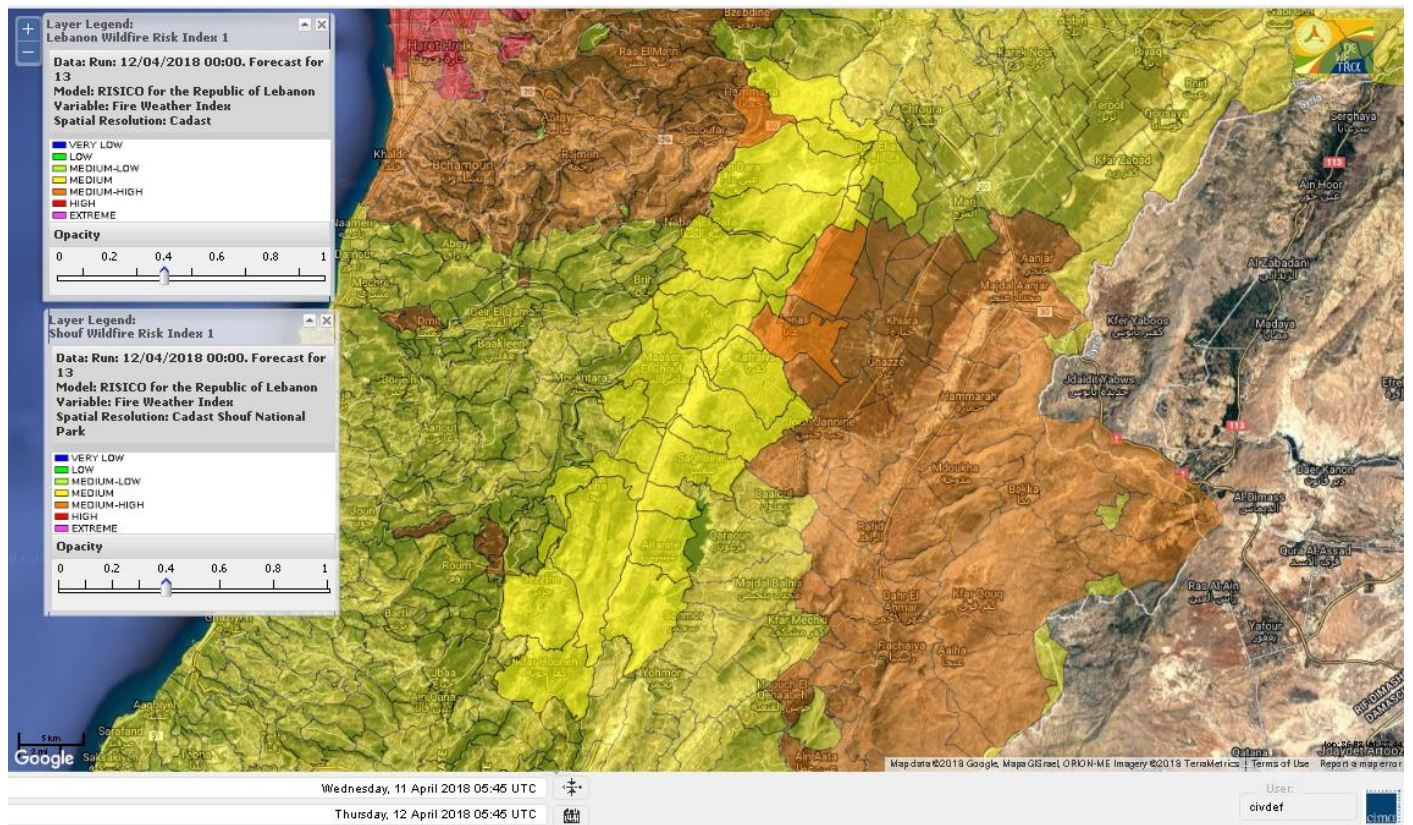

Shouf Biosphere Reserve Forecast for 13 April 2018