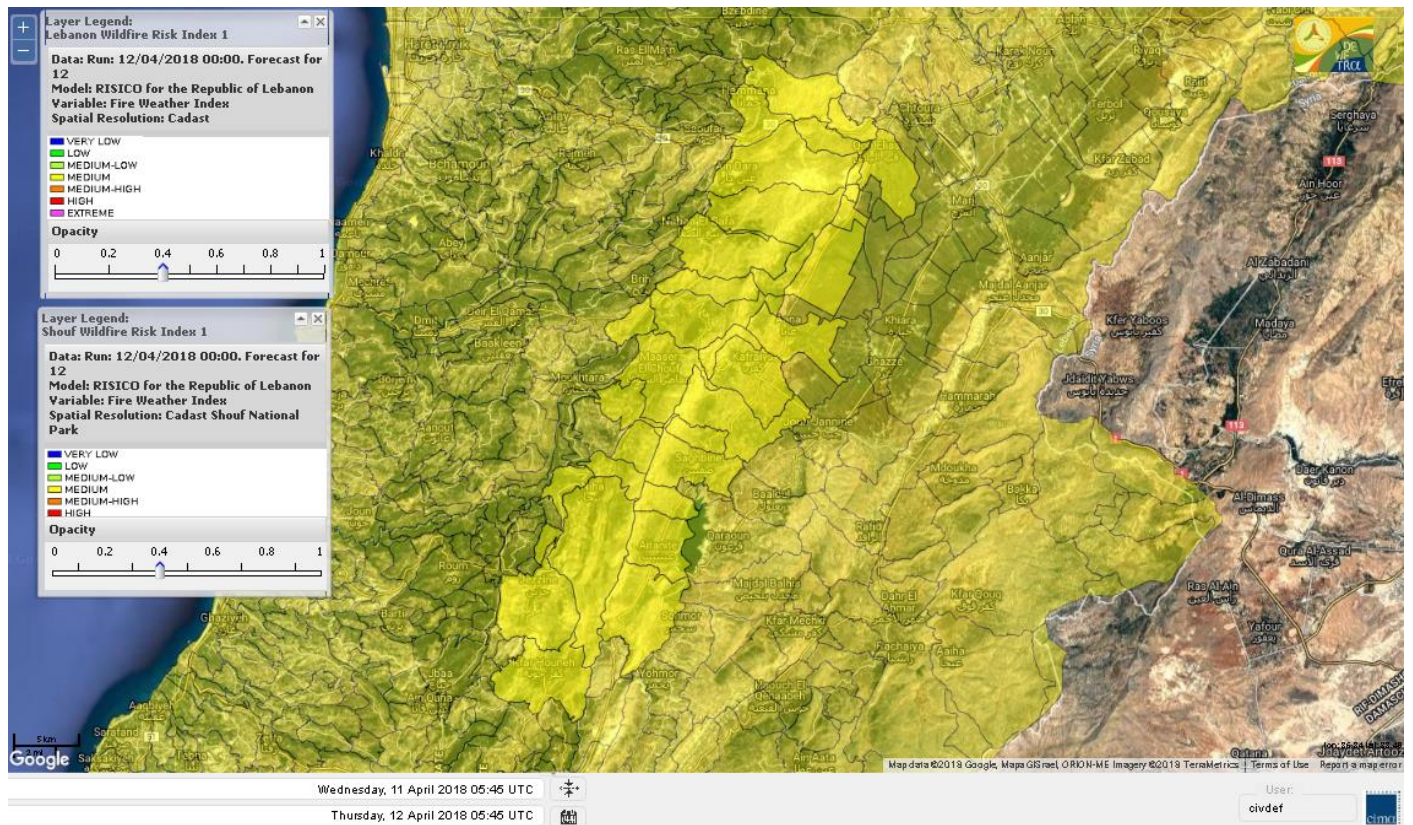

Shouf Biosphere Reserve Forecast for 12 April 2018