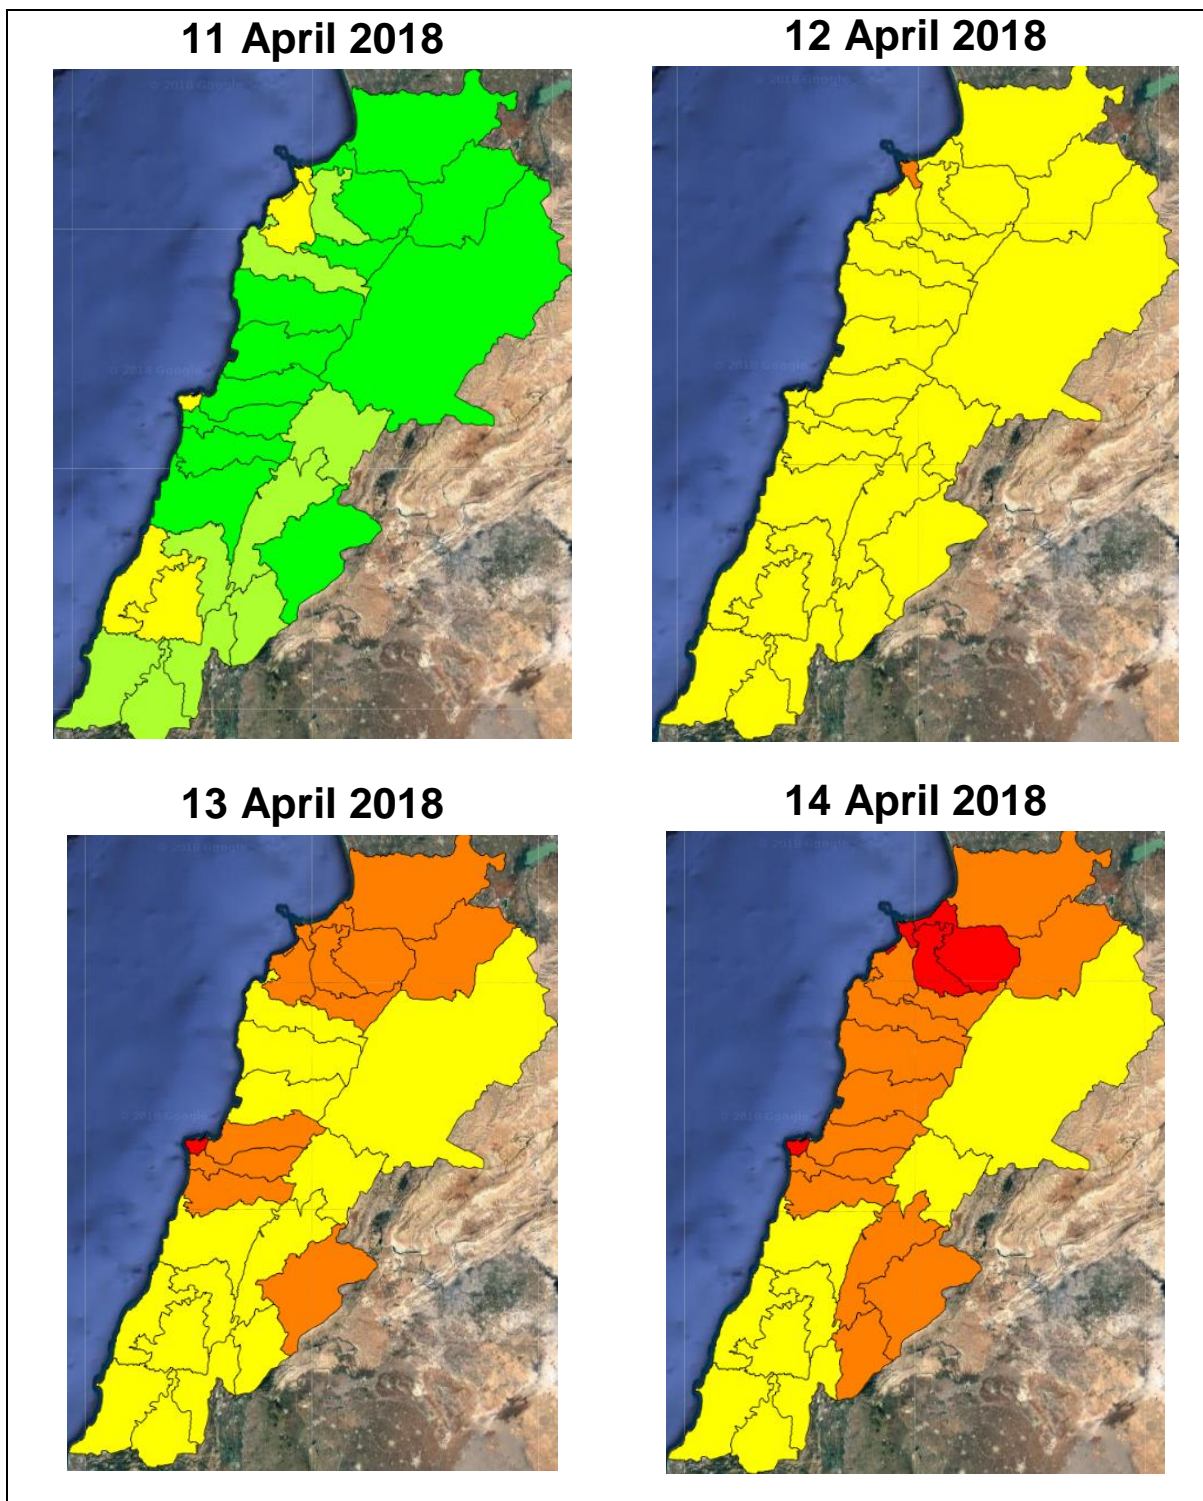

FIRE RISK INDEX

Layer Legend:
Lebanon Wildfire Risk Index 1

Data: Run: 12/04/2018 00:00. Forecast for 12
Model: RISICO for the Republic of Lebanon
Variable: Fire Weather Index
Spatial Resolution: Caza

- VERY LOW
- LOW
- MEDIUM-LOW
- MEDIUM
- MEDIUM-HIGH
- HIGH
- EXTREME