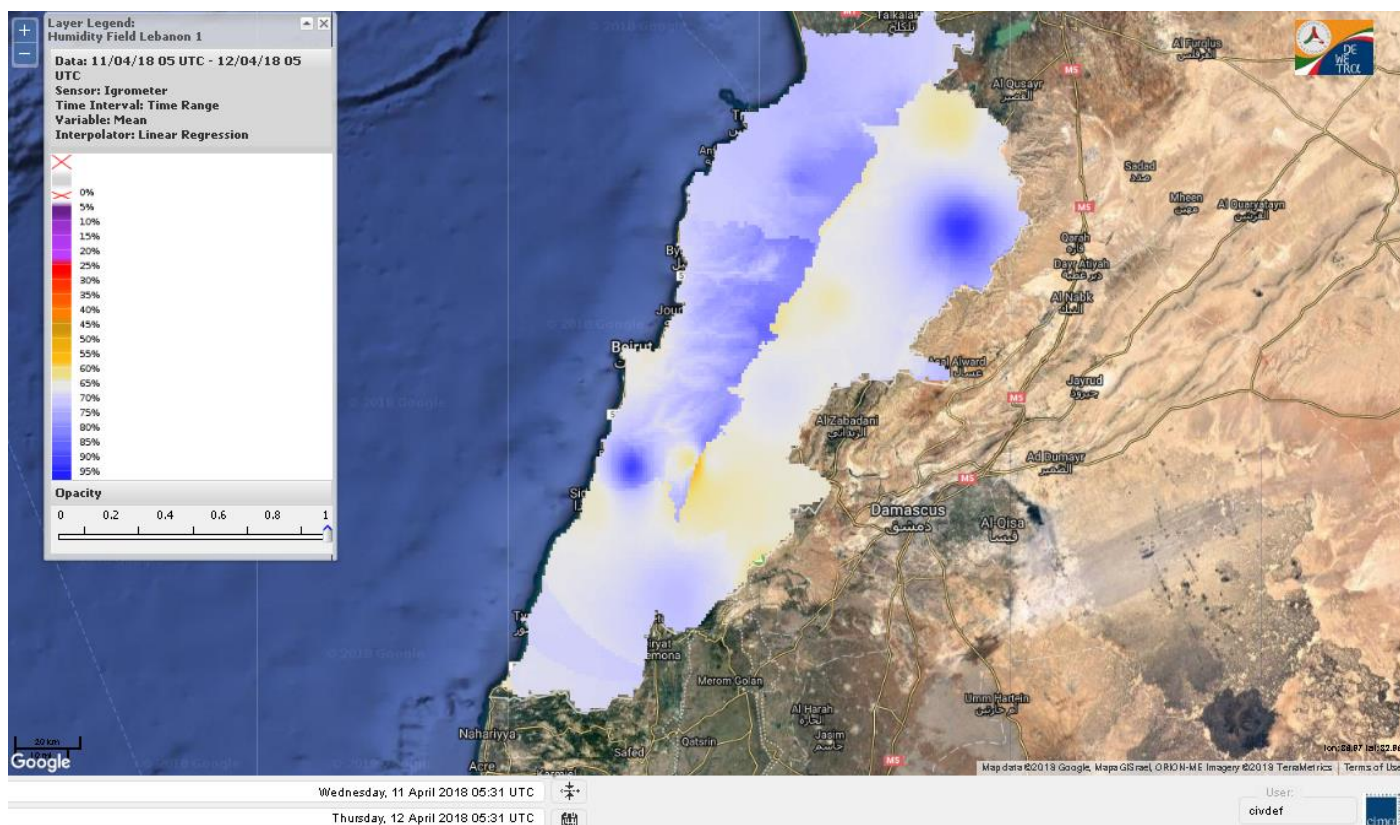

Lebanon humidity for Lebanon 12 April 2018