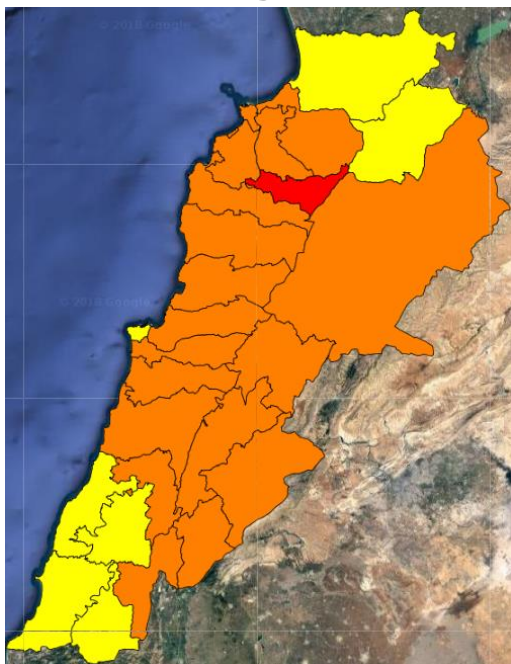

FIRE RISK INDEX

11 Aug 2018