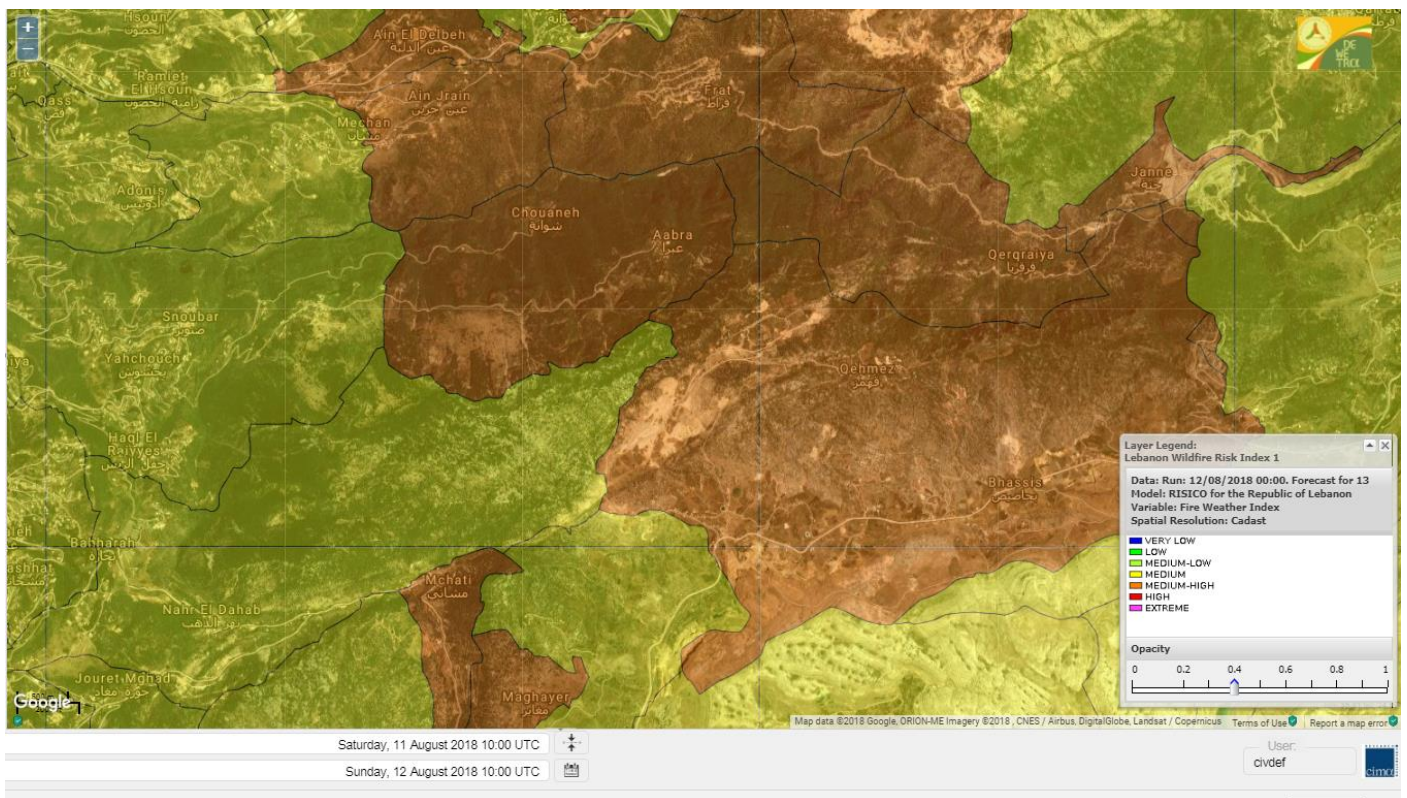

Jabal Moussa Reserve Forecast for 13 Aug 2018