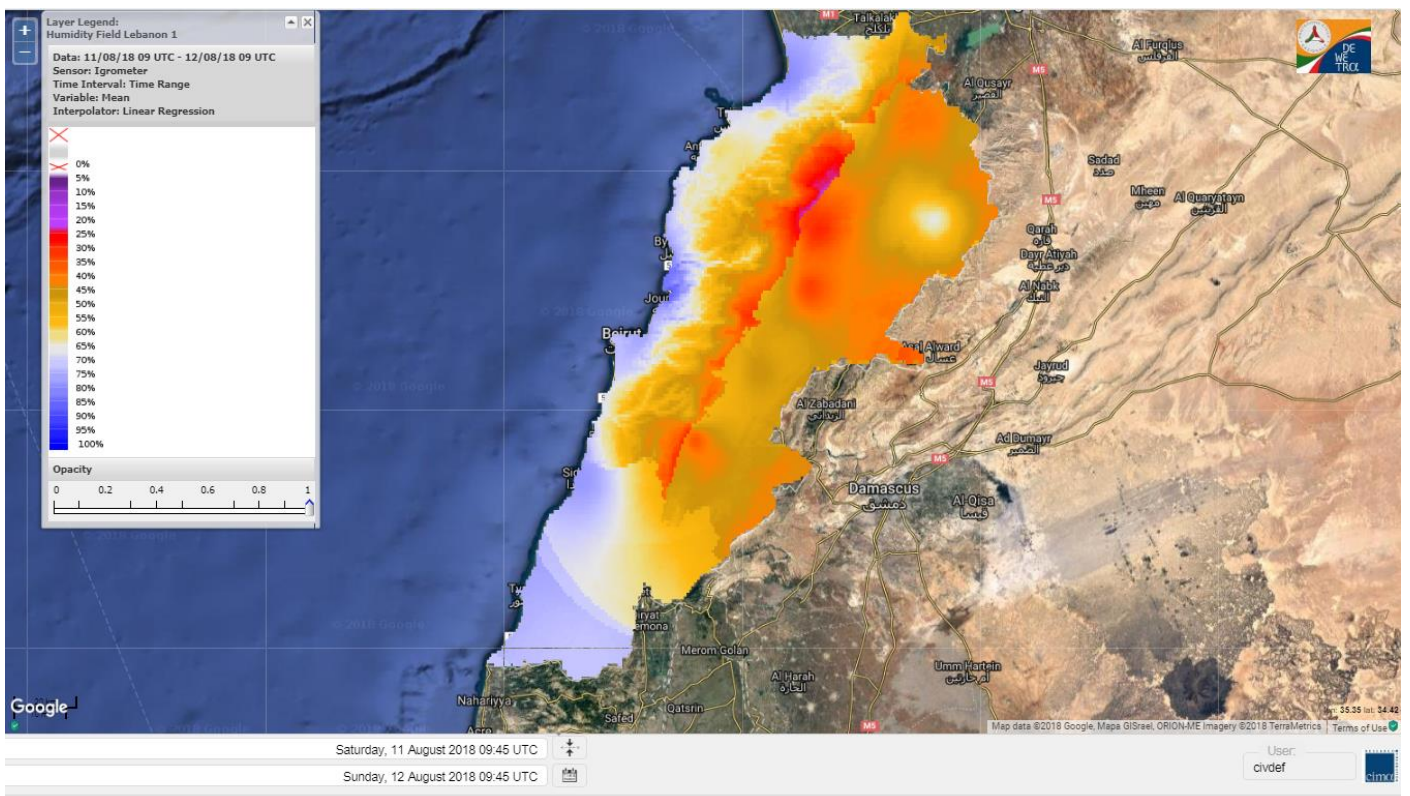

Lebanon humidity for 12 Aug 2018