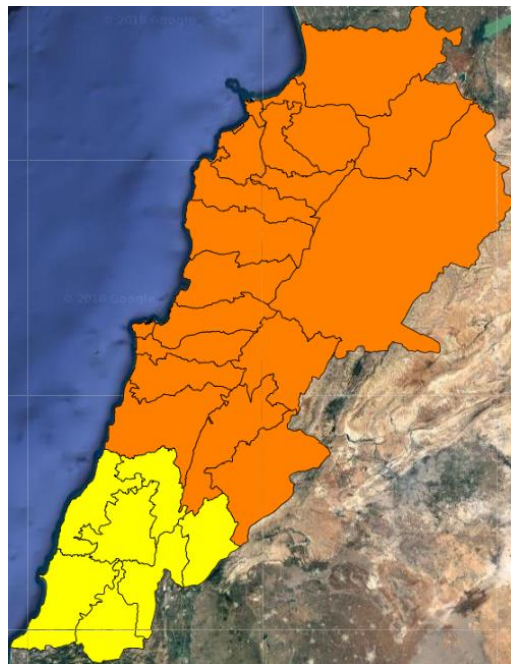

FIRE RISK INDEX

11 Aug 2018

12 Aug 2018

13 Aug 2018

14 Aug 2018

Layer Legend:
Lebanon Wildfire Risk Index 1

Data: Run: 12/08/2018 00:00. Forecast for 12
Model: RISICO for the Republic of Lebanon
Variable: Fire Weather Index
Spatial Resolution: Caza

- VERY LOW
- LOW
- MEDIUM-LOW
- MEDIUM
- MEDIUM-HIGH
- HIGH
- EXTREME