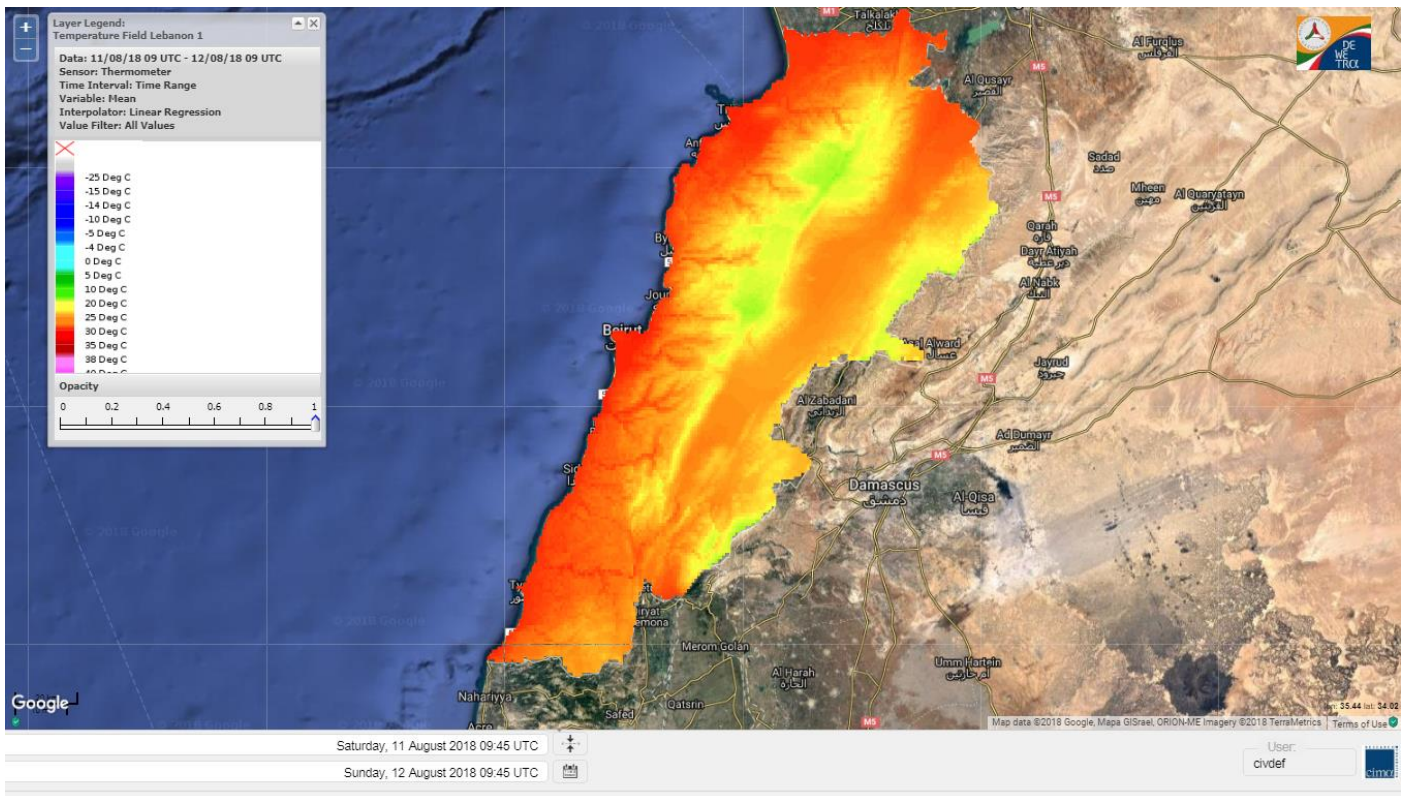

Lebanon temperature for 12 Aug 2018