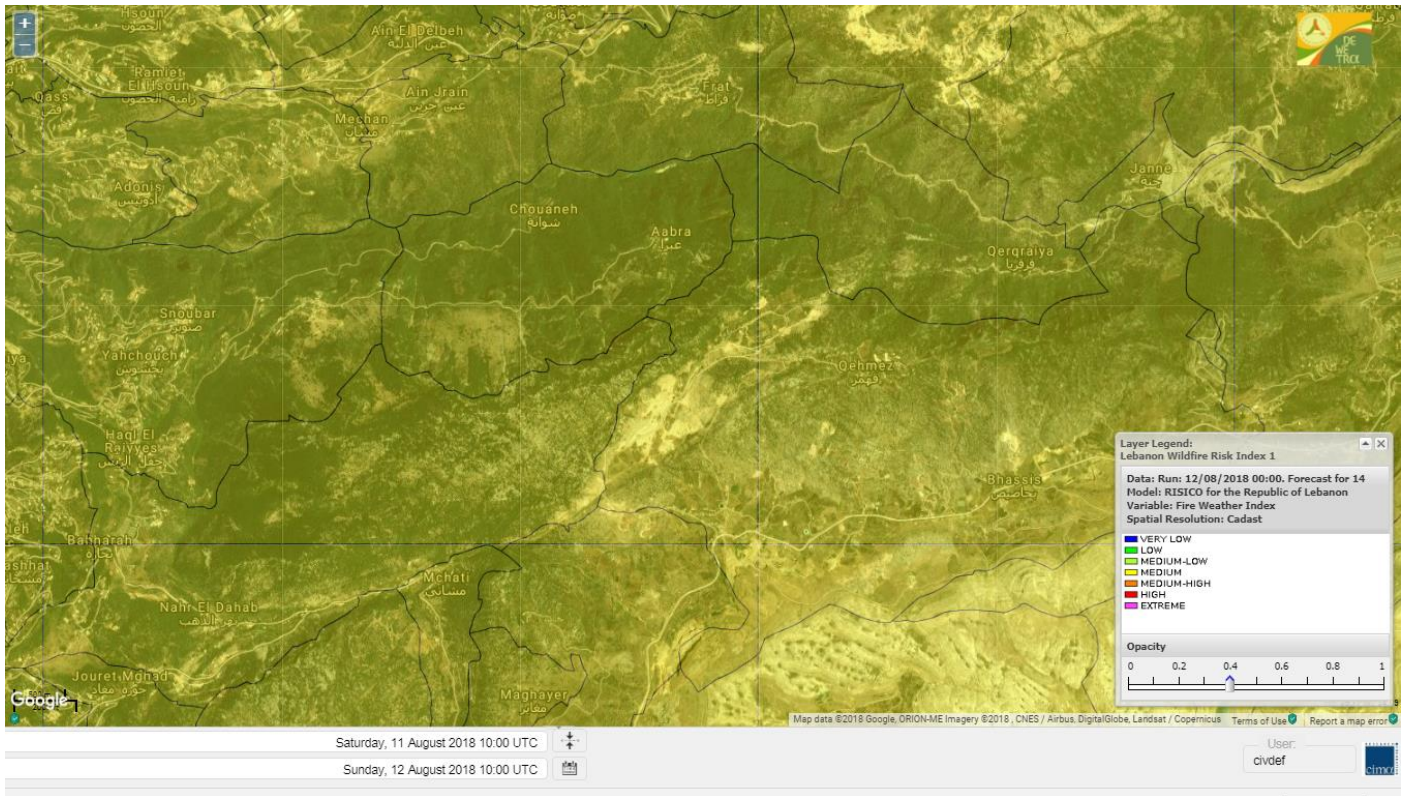

Jabal Moussa Reserve Forecast for 14 Aug 2018