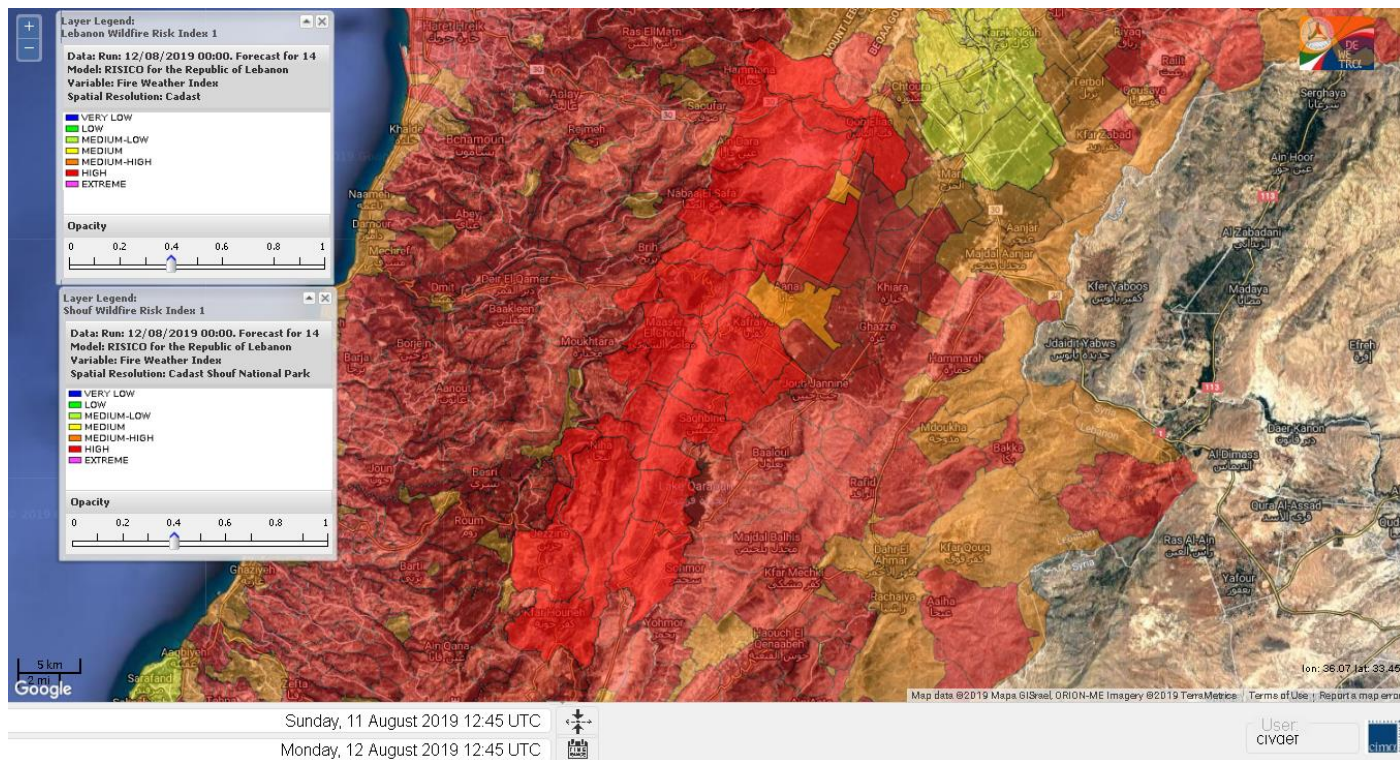

Shouf Biosphere Reserve Forecast for 14 Aug 2019