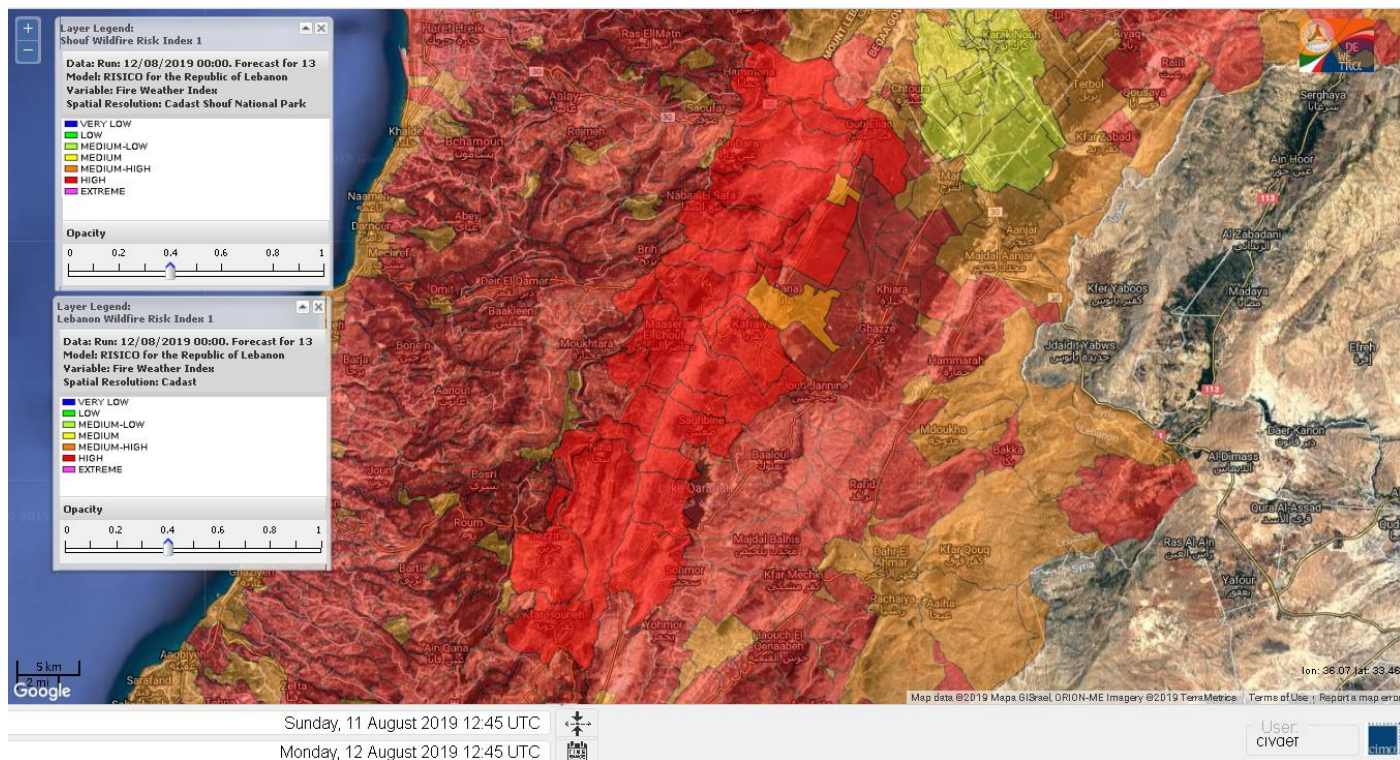

Shouf Biosphere Reserve Forecast for 13 Aug 2019