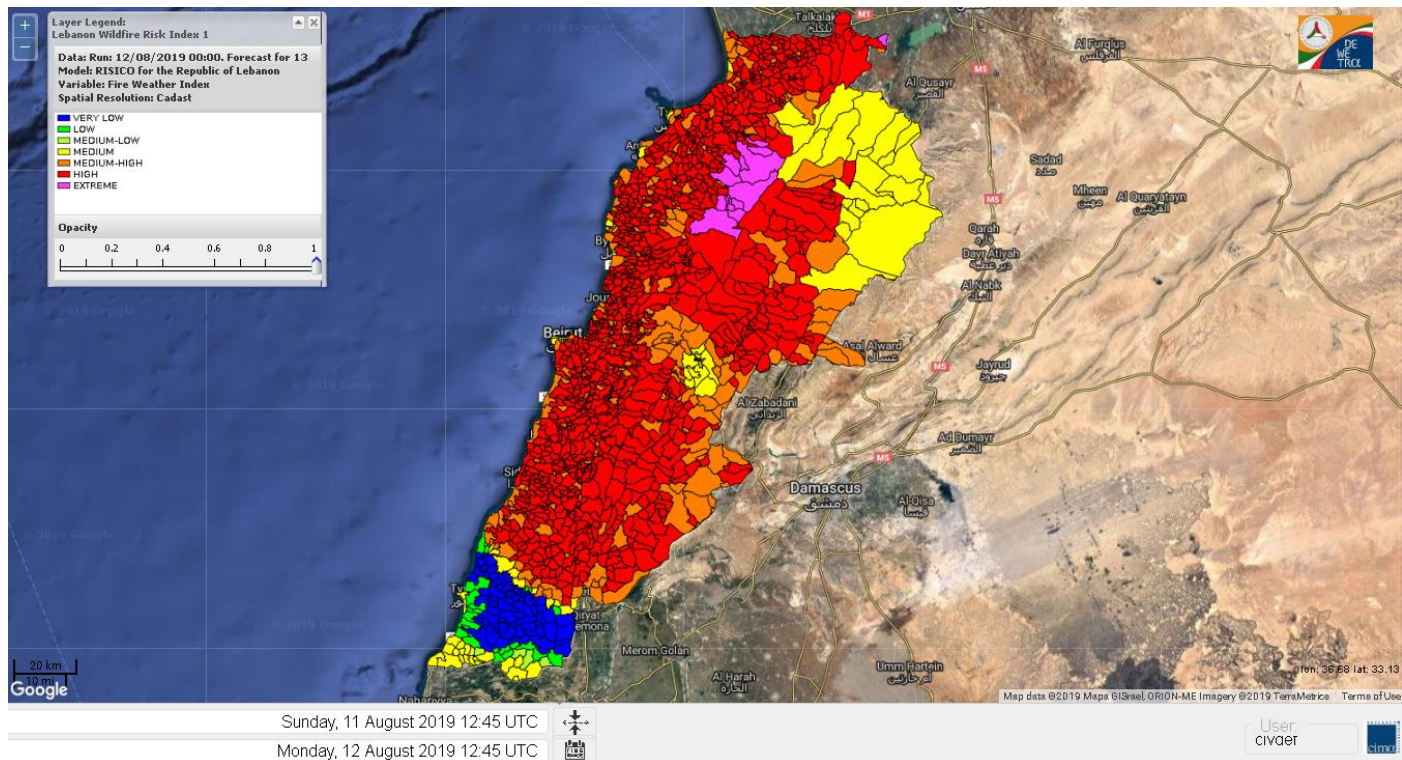

Lebanon for 13 Aug 2019