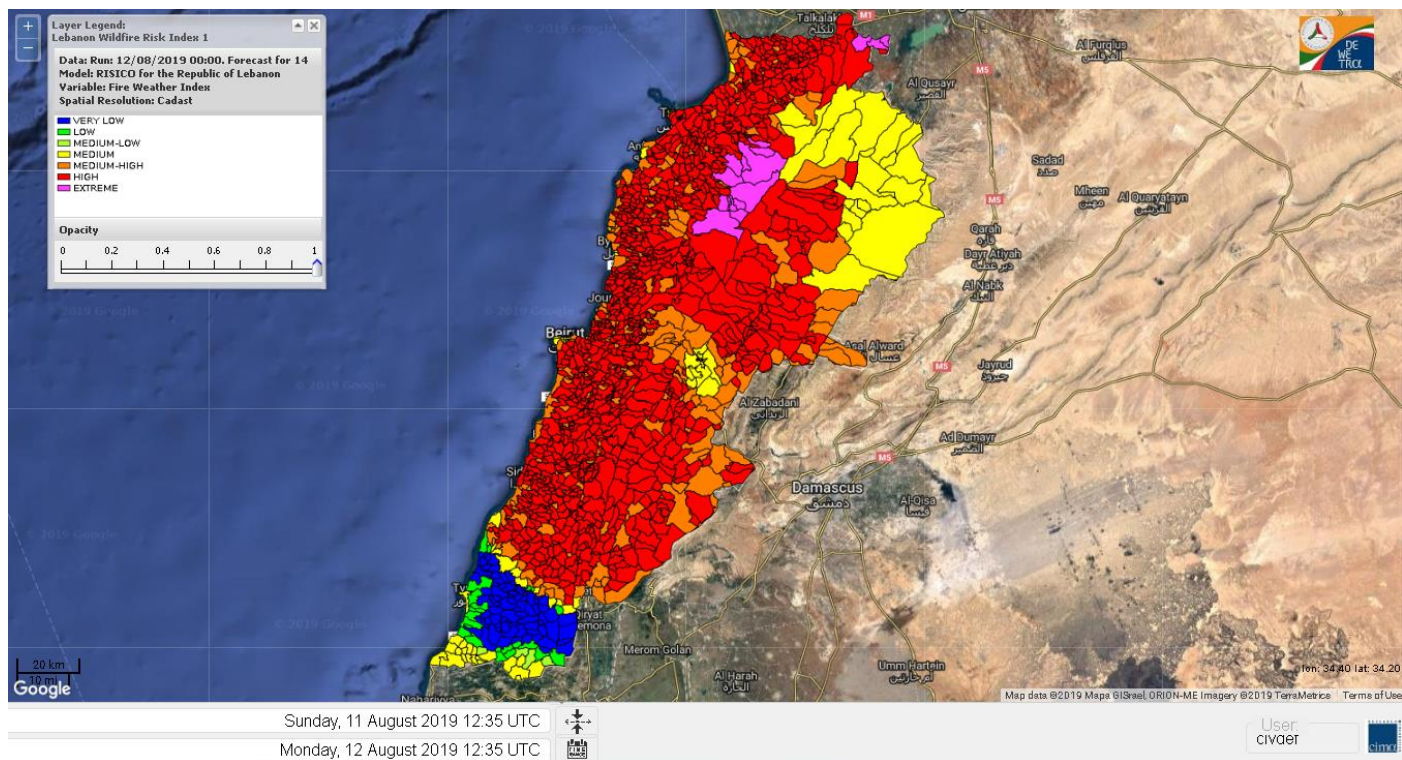

Lebanon for 14 Aug 2019