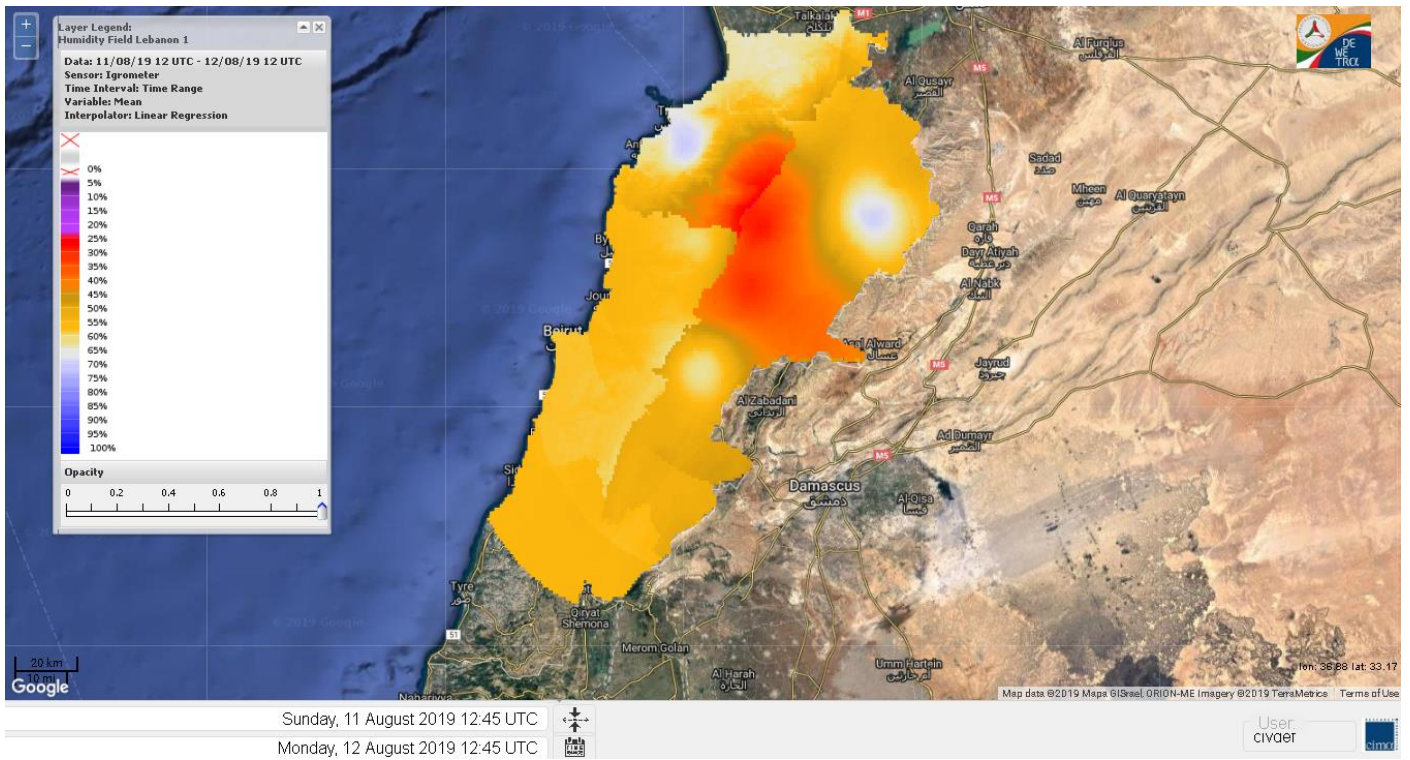

Lebanon humidity for 12 Aug 2019