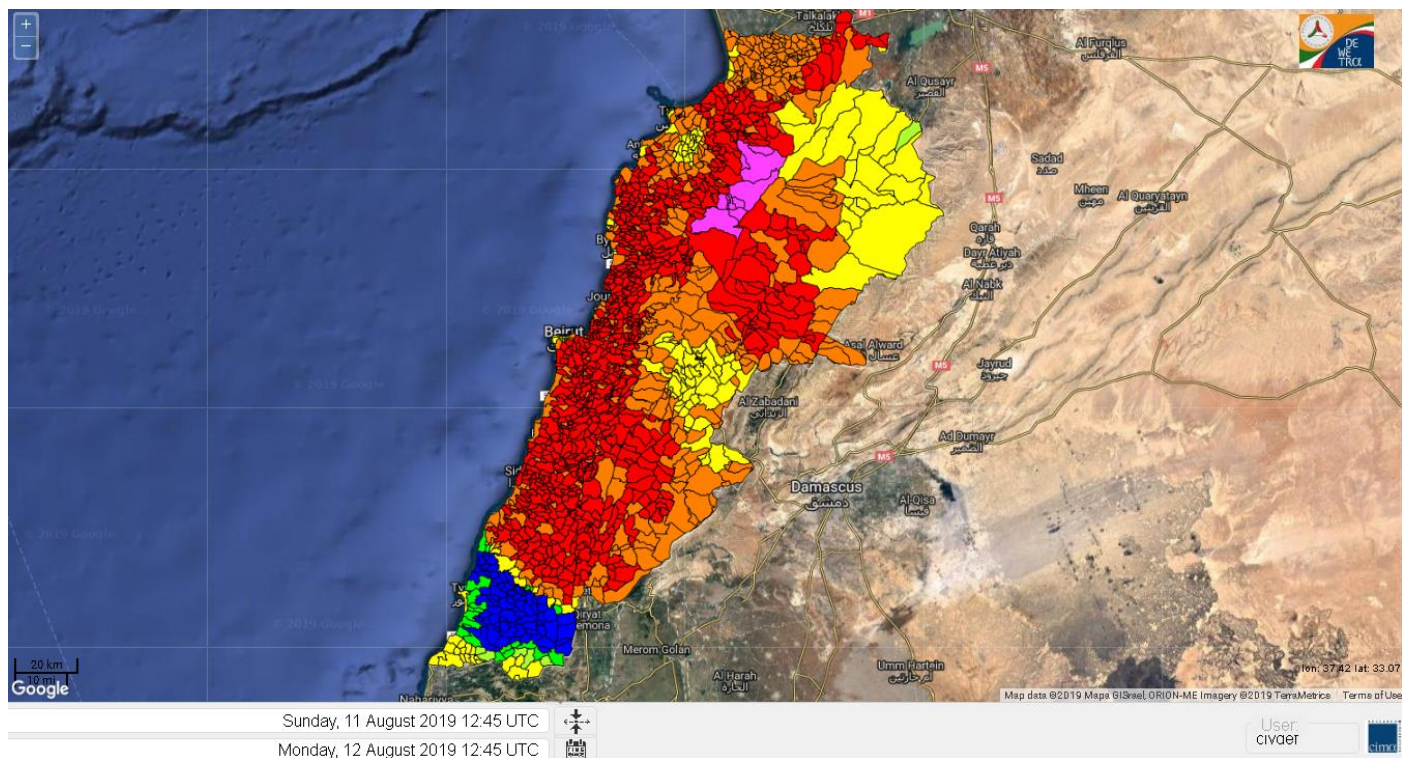

Lebanon for 12 Aug 2019