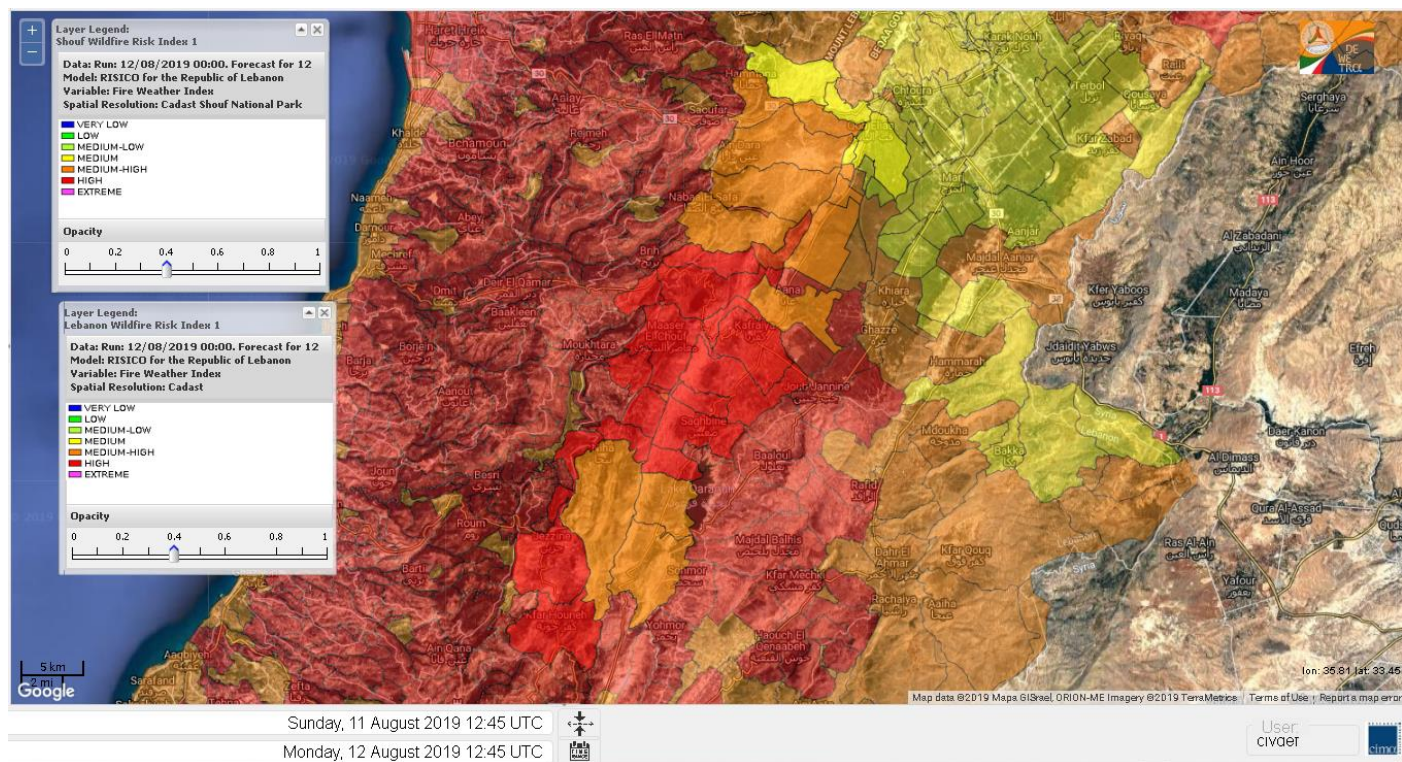

Shouf Biosphere Reserve Forecast for 12 Aug 2019