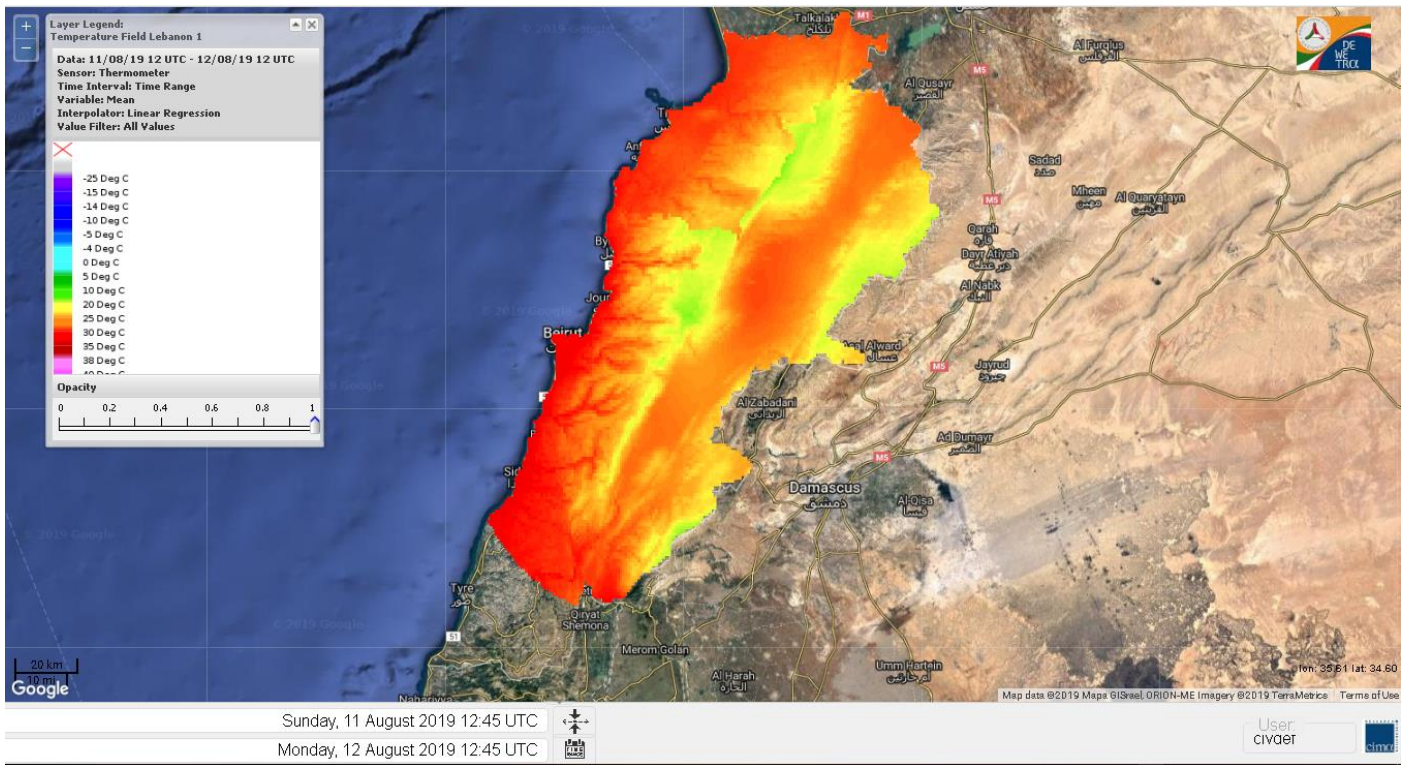

Lebanon temperature for 12 Aug 2019