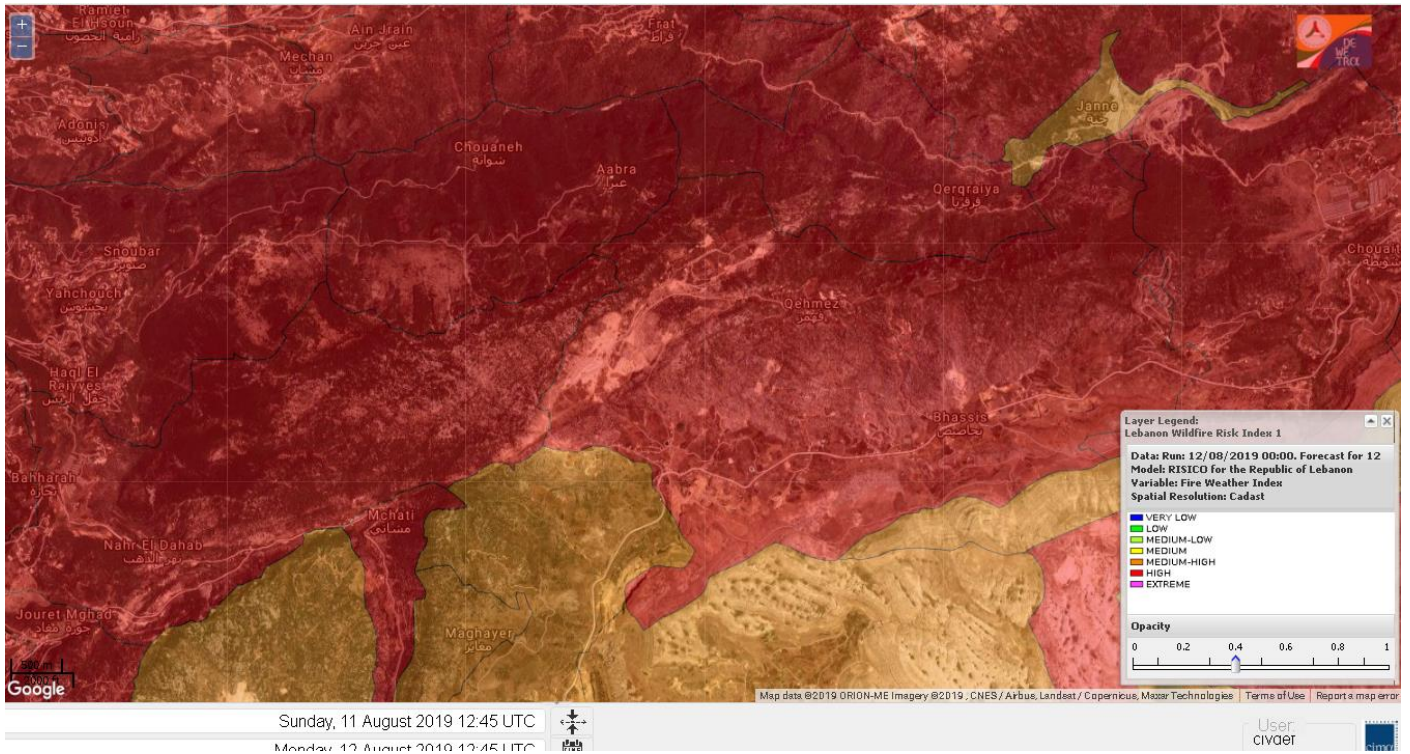

Jabal Moussa Reserve Forecast for 12 Aug 2019