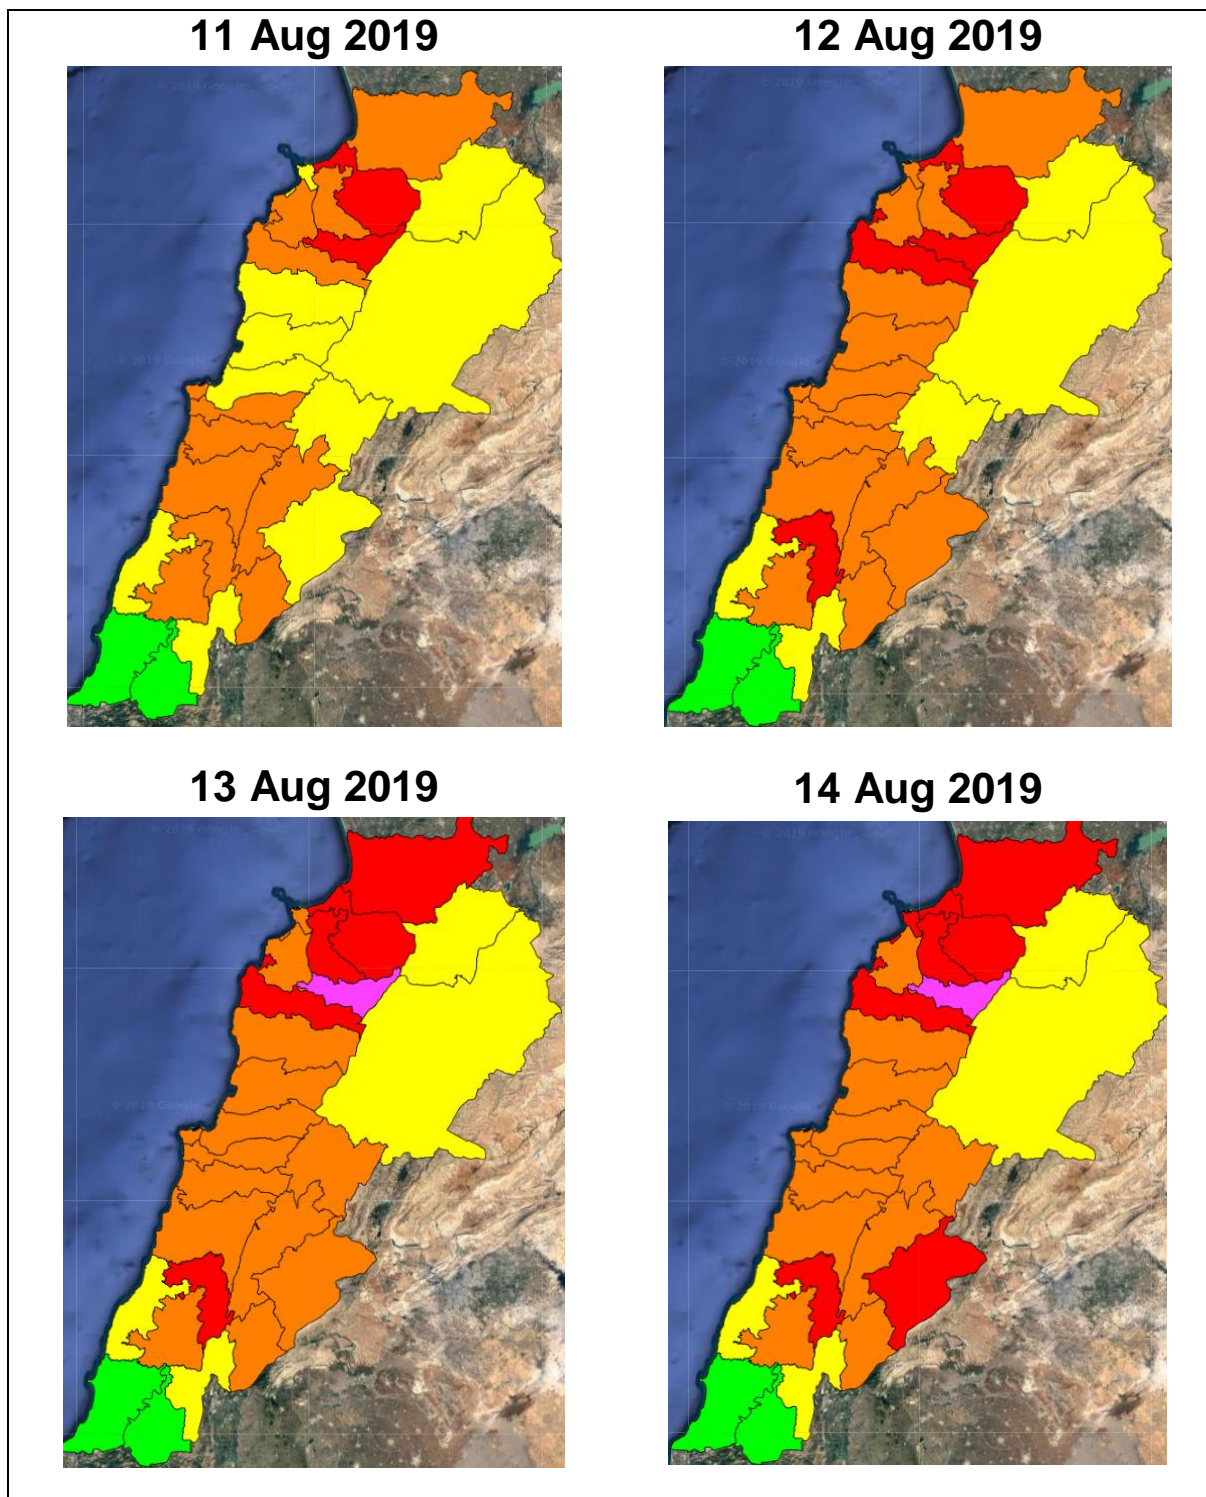

FIRE RISK INDEX

Layer Legend:
Lebanon Wildfire Risk Index 1

Data: Run: 12/08/2019 00:00. Forecast for 12
Model: RISICO for the Republic of Lebanon
Variable: Fire Weather Index
Spatial Resolution: Caza

- VERY LOW
- LOW
- MEDIUM-LOW
- MEDIUM
- MEDIUM-HIGH
- HIGH
- EXTREME