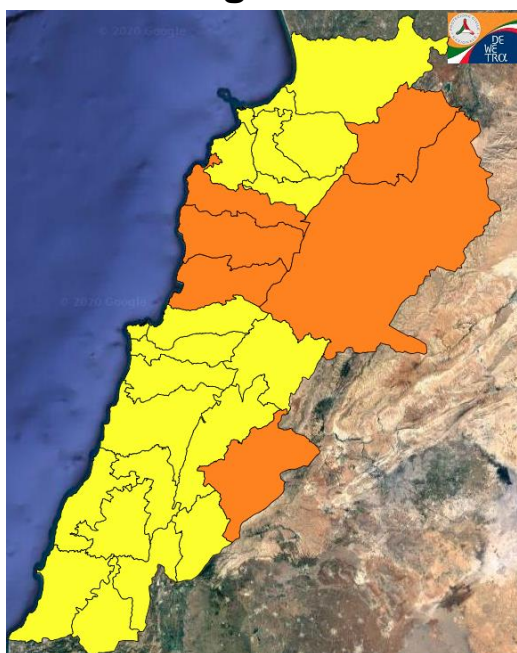

Beirut, 12 August 2020

FIRE RISK INDEX

11 August 2020

12 August 2020

13 August 2020

14 August 2020

Layer Legend:
Lebanon Wildfire Risk Index 1

Data: Run: 12/08/2020 00:00. Forecast for 12
Model: RISICO for the Republic of Lebanon
Variable: Fire Weather Index
Spatial Resolution: Caza