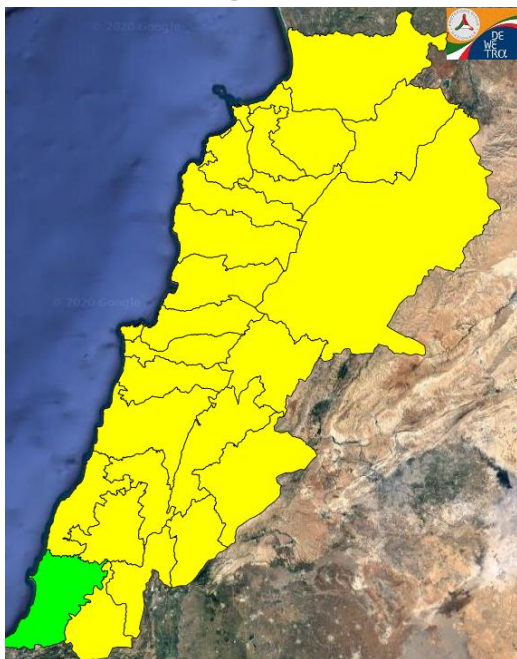

FIRE RISK INDEX

11 August 2020