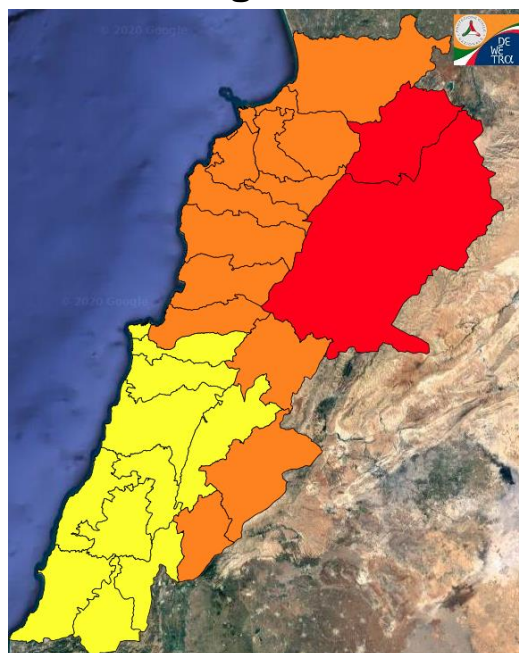

Beirut, 12 August 2020

FIRE RISK INDEX

11 August 2020

12 August 2020

13 August 2020

14 August 2020

Layer Legend:
Lebanon Wildfire Risk Index 1

Data: Run: 12/08/2020 00:00. Forecast for 12
Model: RISICO for the Republic of Lebanon
Variable: Fire Weather Index
Spatial Resolution: Caza