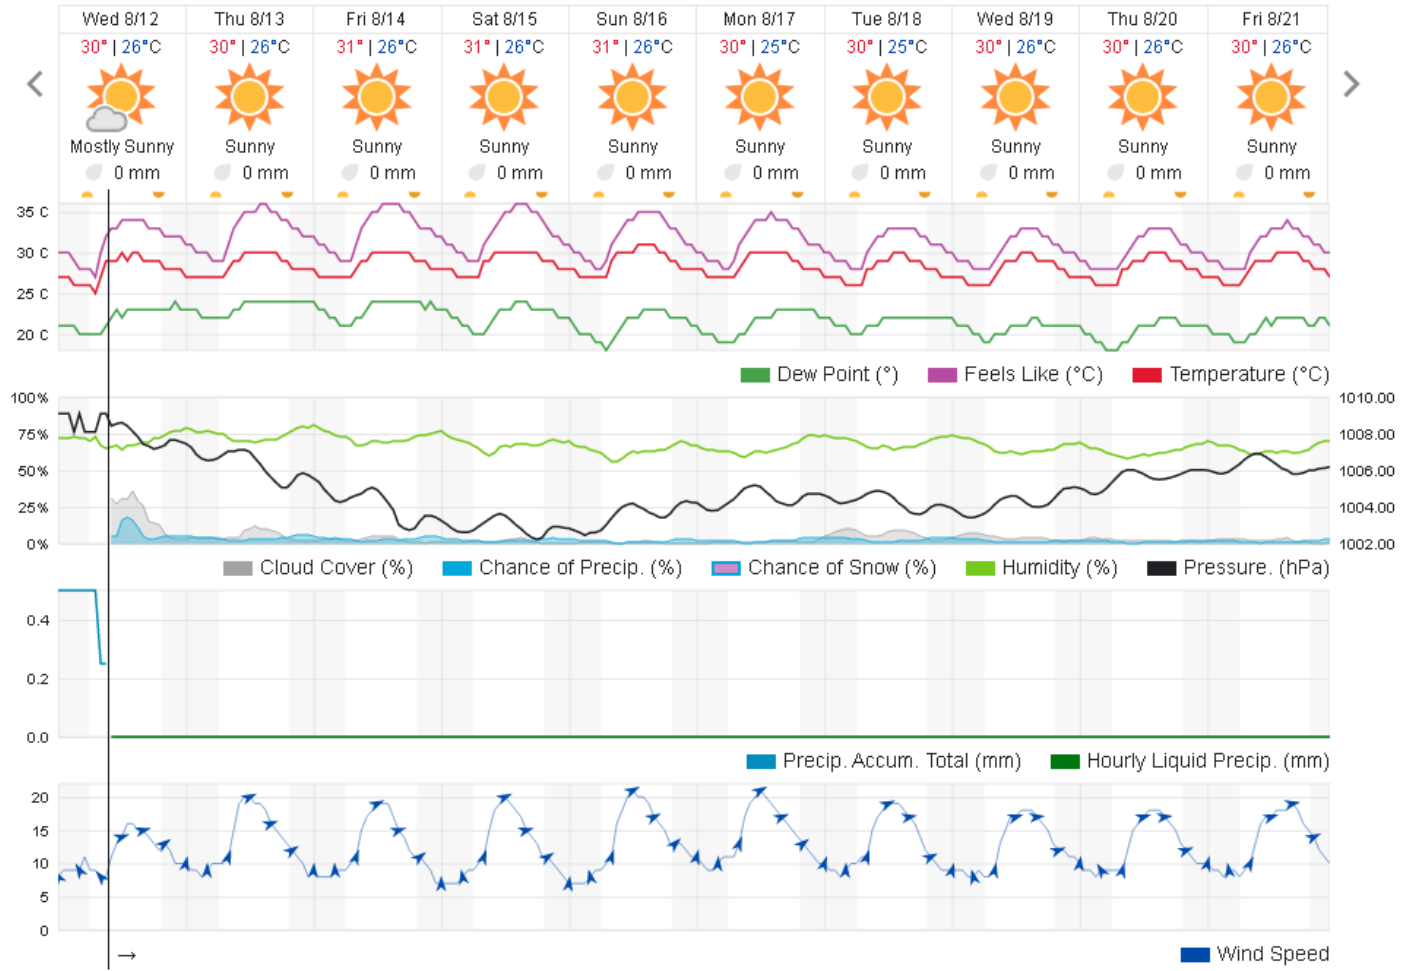

Beirut, Beirut, Lebanon 10-Day Weather Forecast ★ 🏠

☀️ 28° ACHRAFIEH,RIZK STATION | [CHANGE](#) ▼

- TODAY
- HOURLY
- **10-DAY**
- CALENDAR
- HISTORY
- WUNDERMAP

⚙️ Customize

Nord

Koura

Municipality	12-Aug	13-Aug	14-Aug	Municipality	12-Aug	13-Aug	14-Aug	Municipality	12-Aug	13-Aug	14-Aug
Aaba	M	M	MH	Afsaddiq	M	M	MH	Ain Ekrine	M	M	MH
Amioun	M	M	MH	Anfeh	M	M	MH	Badbhoun	M	M	MH
Barghoun	M	M	MH	Barsa	M	M	H	Batroumine	M	M	MH
Bdebba	M	M	MH	Bechmizzine	M	M	MH	BednayeI El-Koura	M	MH	H
Bhabbouch El-Koura	M	M	MH	Bkeftine	M	MH	H	Bnehran	M	MH	MH
Bqaiaa El-Koura	M	M	MH	Bsarma	M	M	MH	Btaaboura	M	M	MH
Bterram	M	M	MH	Btouratij	M	M	MH	Bziza	M	M	MH
Dar Beehtar	M	M	H	Dar Chmezzine	M	M	MH	Deddeh	M	M	H
Deir El-Balamand	M	MH	MH	Fih	M	M	MH	Hraiche	M	M	MH
Ijdaabrine	M	MH	MH	Kaftoun	M	M	MH	Kefraya El-Koura	M	M	MH
Kfarakka	M	M	MH	Kfarhata	M	MH	MH	Kfarhazir	M	M	MH