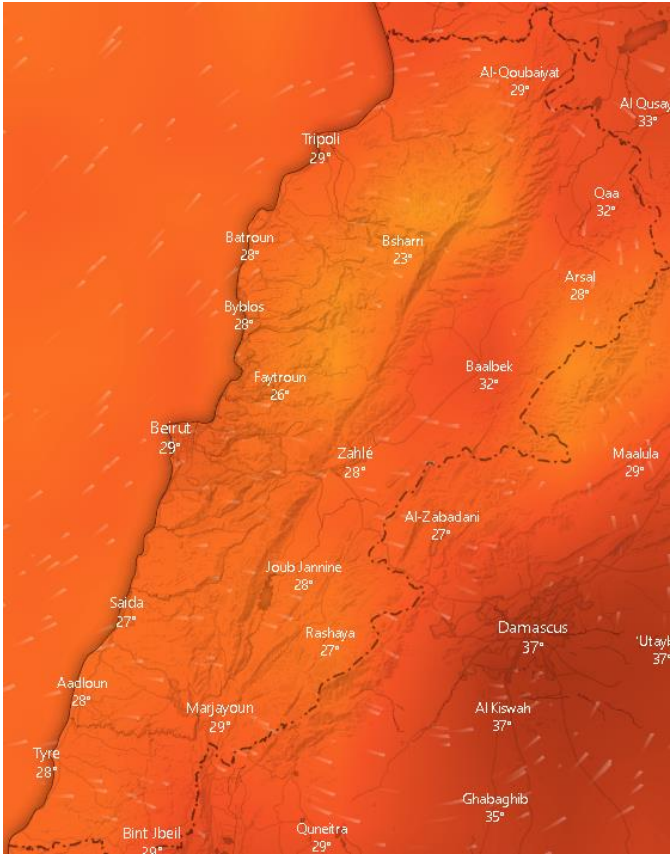

Lebanon for 13 August 2020

Lebanon for 14 August 2020

Beirut, Beirut, Lebanon 10-Day Weather Forecast ★ 🏠

☀️ 28° ACHRAFIEH,RIZK STATION | [CHANGE](#) ▼

- TODAY
- HOURLY
- 10-DAY**
- CALENDAR
- HISTORY
- WUNDERMAP