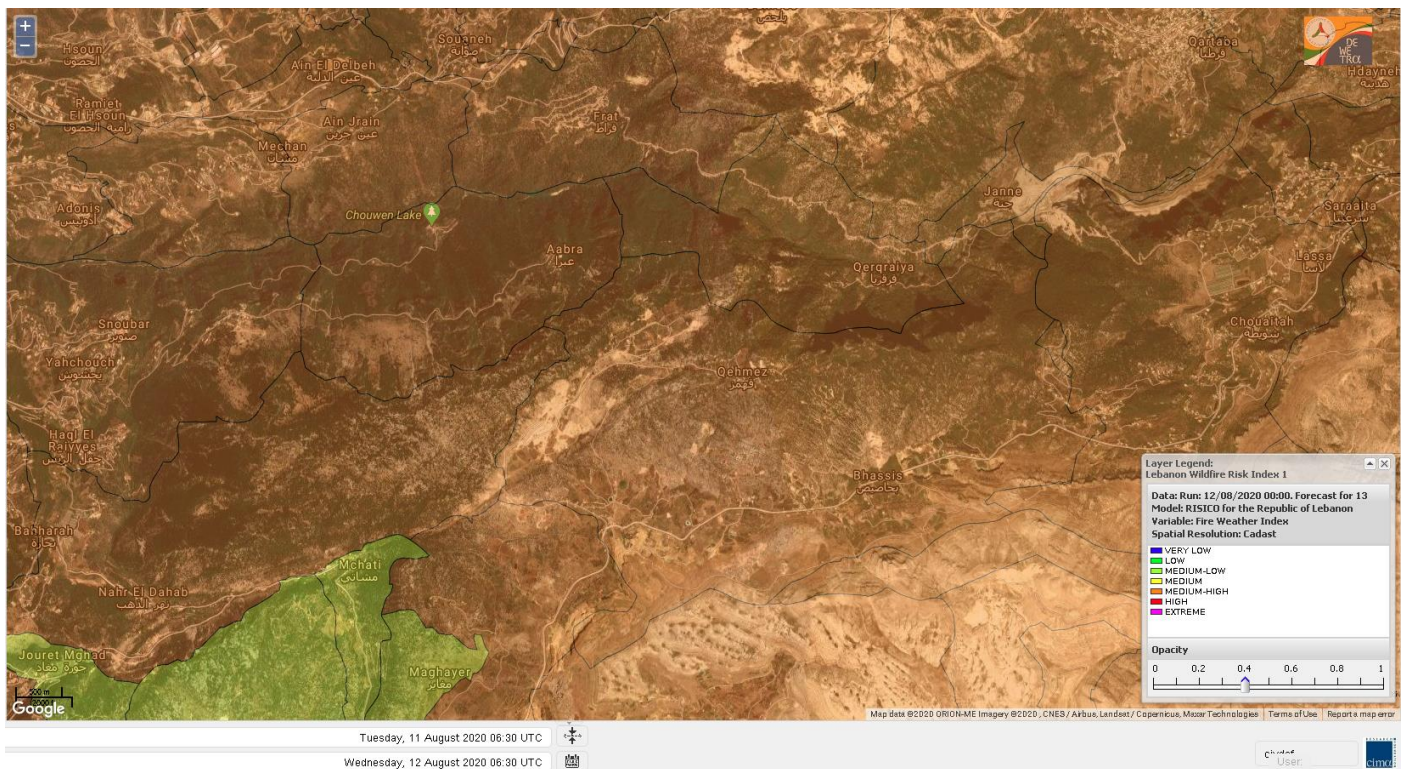

Jabal Moussa Reserve Forecast for 13 August 2020