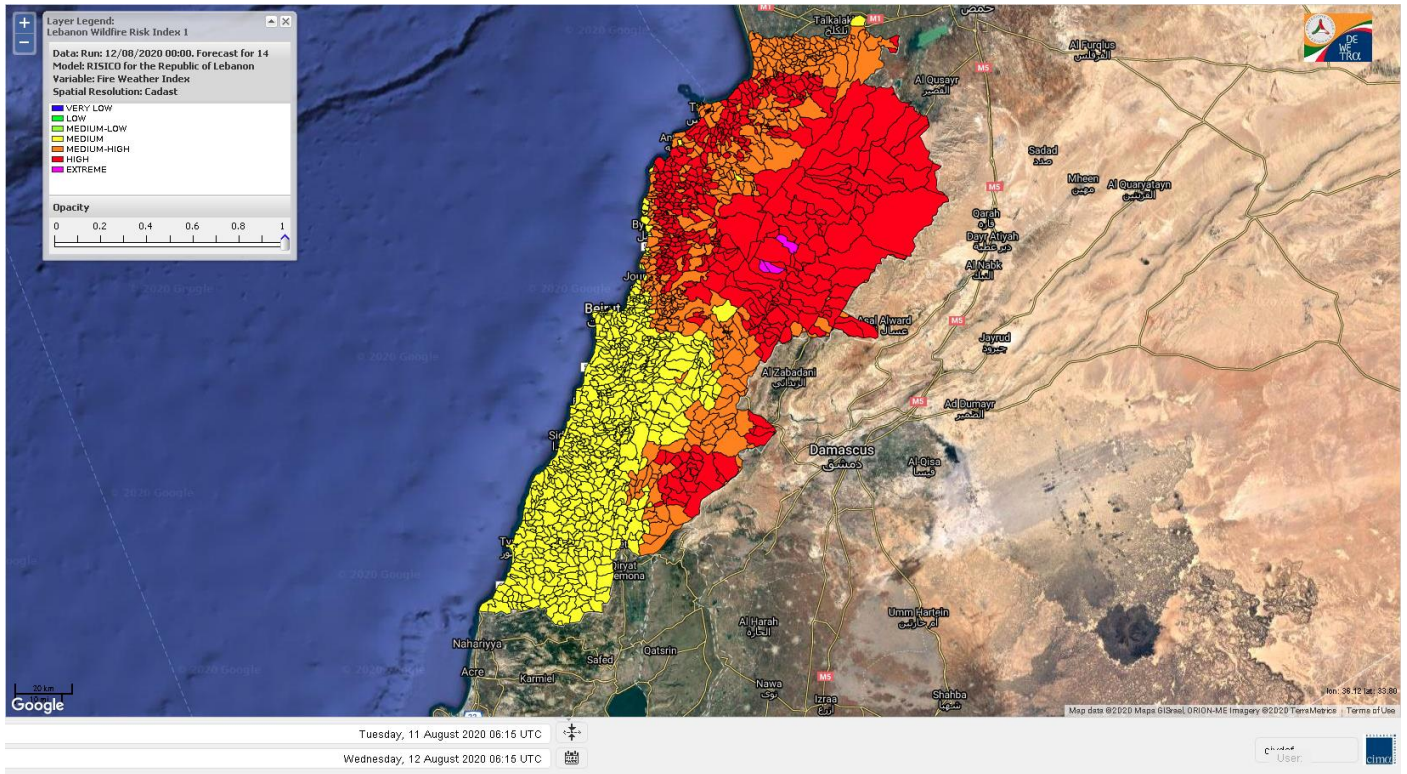

- VERY LOW
- LOW
- MEDIUM-LOW
- MEDIUM
- MEDIUM-HIGH
- HIGH
- EXTREME

Lebanon for 12 August 2020

Lebanon for 13 August 2020

Lebanon for 14 August 2020

Shouf Biosphere Reserve Forecast for 12 August 2020

Shouf Biosphere Reserve Forecast for 13 August 2020