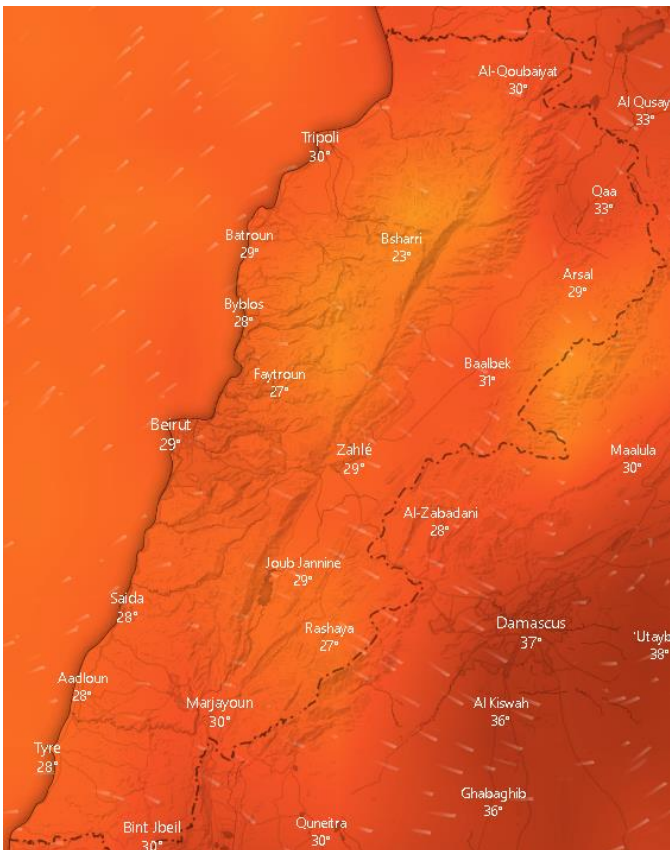

Lebanon for 13 August 2020

Lebanon for 14 August 2020

Beirut, Beirut, Lebanon 10-Day Weather Forecast ★ 🏠

☀️ 28° ACHRAFIEH,RIZK STATION | [CHANGE](#) ▼

- TODAY
- HOURLY
- 10-DAY**
- CALENDAR
- HISTORY
- WUNDERMAP