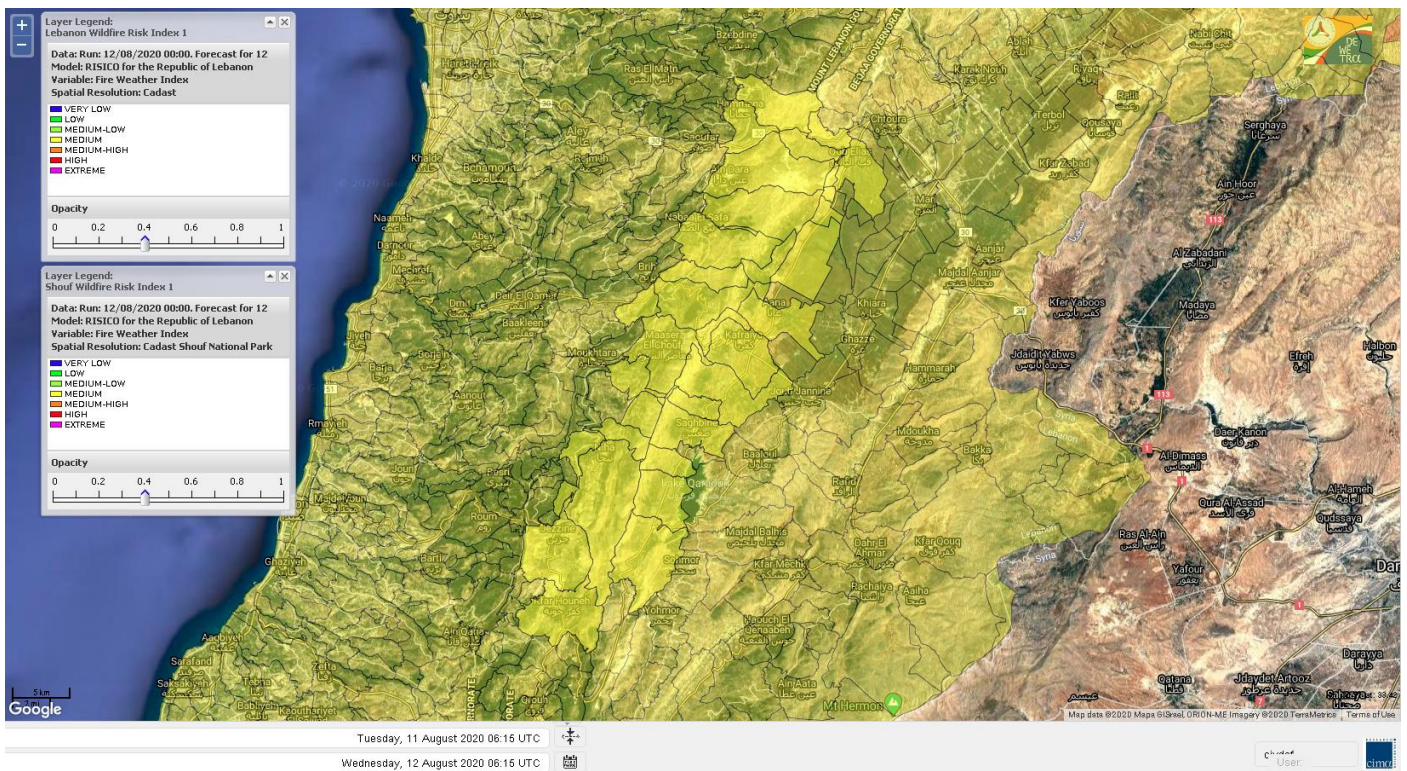

- VERY LOW
- LOW
- MEDIUM-LOW
- MEDIUM
- MEDIUM-HIGH
- HIGH
- EXTREME

Lebanon for 12 August 2020

Lebanon for 13 August 2020

Lebanon for 14 August 2020

Shouf Biosphere Reserve Forecast for 12 August 2020

Shouf Biosphere Reserve Forecast for 13 August 2020