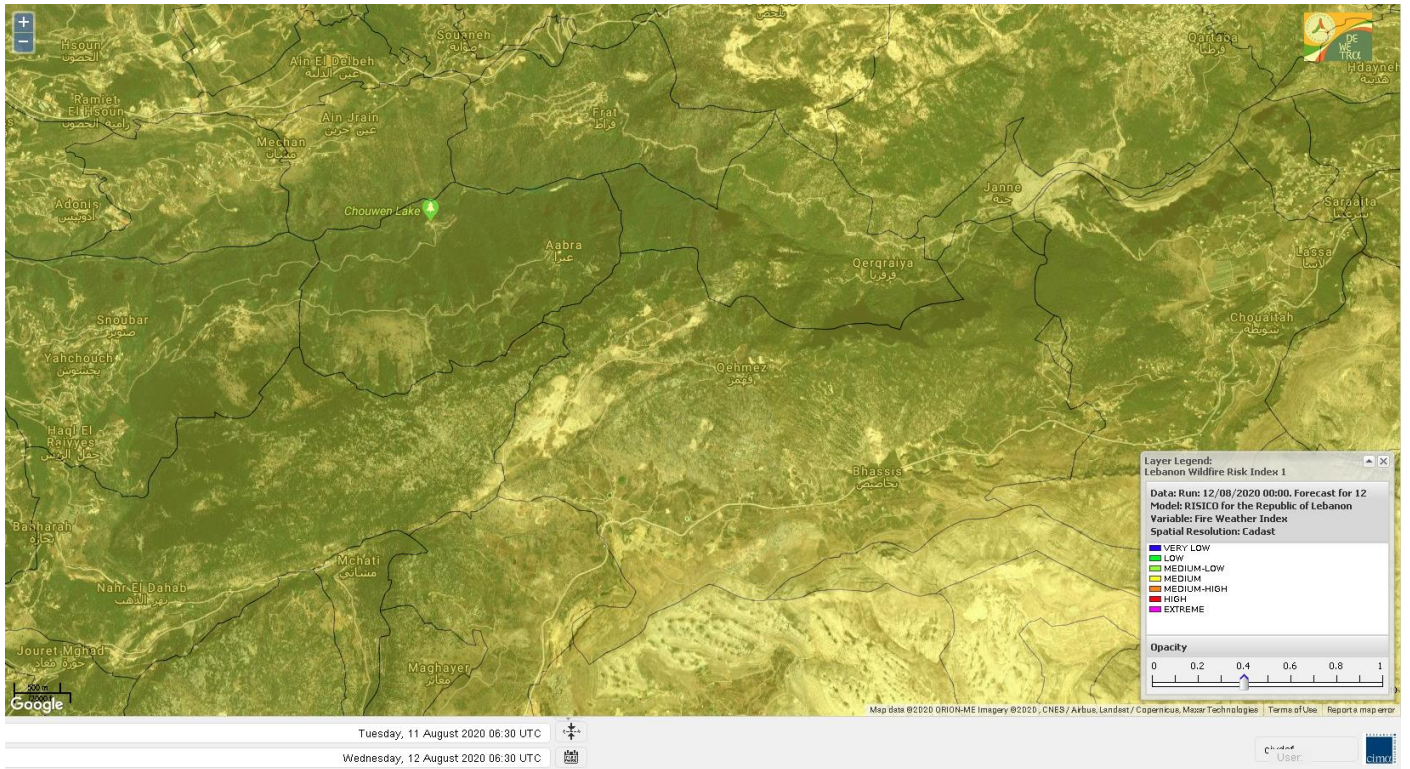

Jabal Moussa Reserve Forecast for 12 August 2020