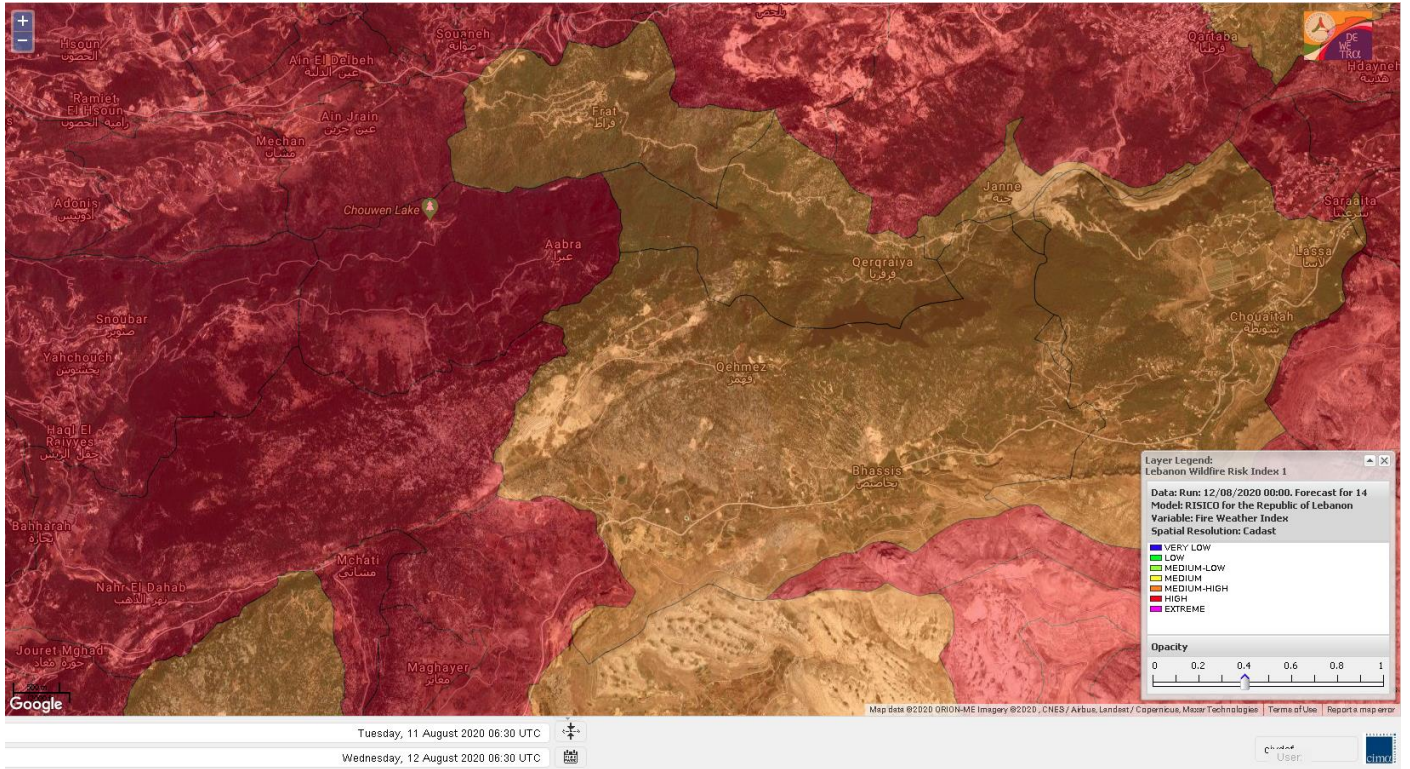

Jabal Moussa Reserve Forecast for 14 August 2020