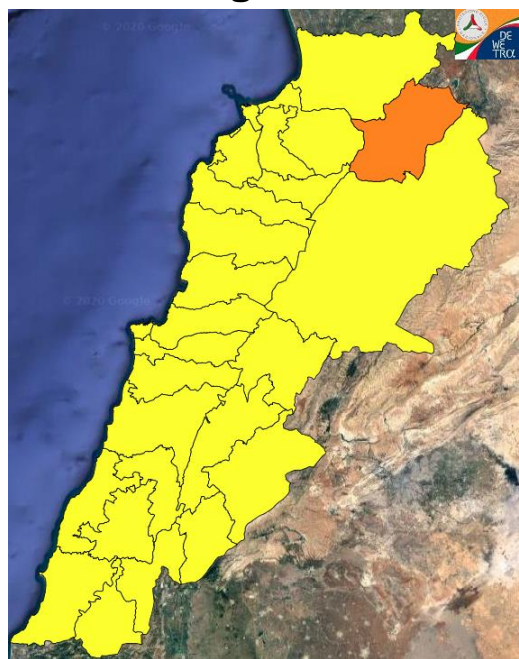

12 August 2020