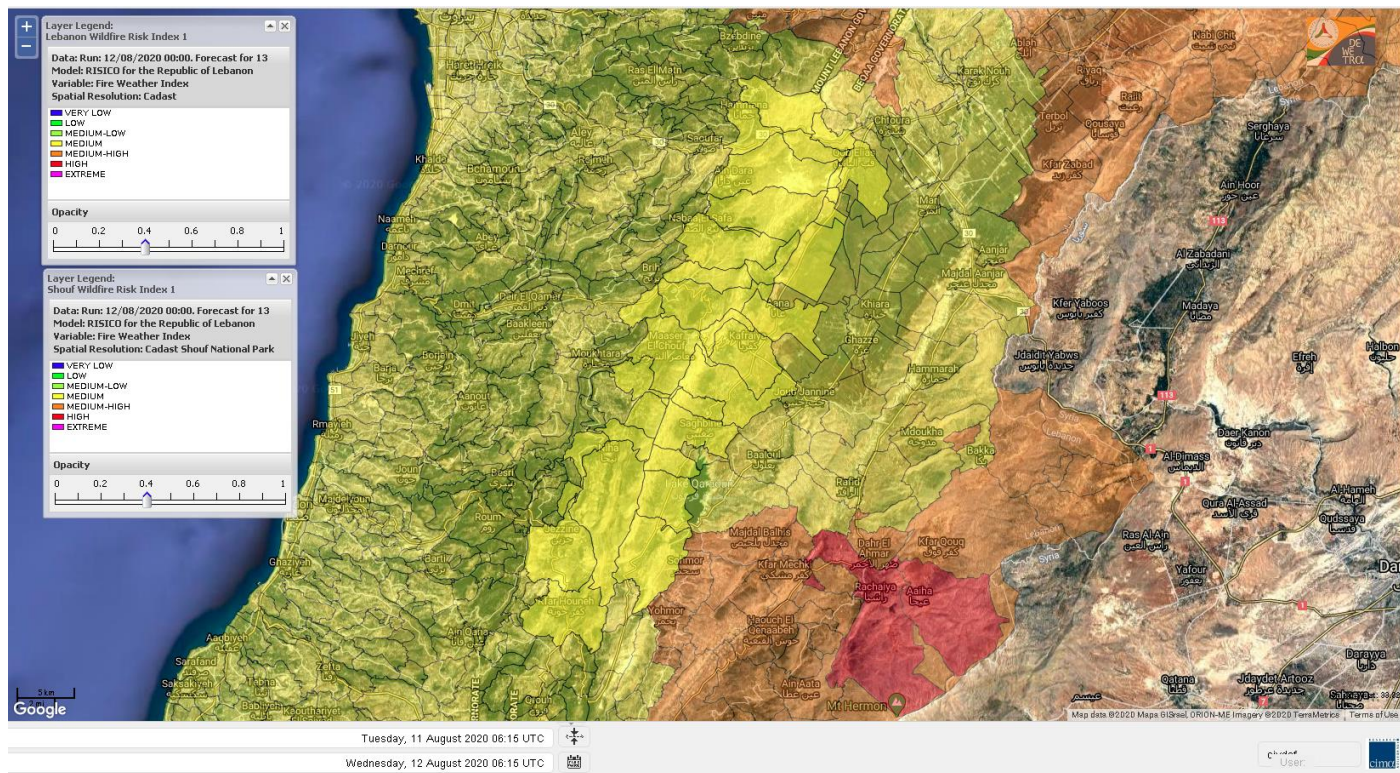

- VERY LOW
- LOW
- MEDIUM-LOW
- MEDIUM
- MEDIUM-HIGH
- HIGH
- EXTREME

Lebanon for 12 August 2020

Lebanon for 13 August 2020

Lebanon for 14 August 2020

Shouf Biosphere Reserve Forecast for 12 August 2020

Shouf Biosphere Reserve Forecast for 13 August 2020