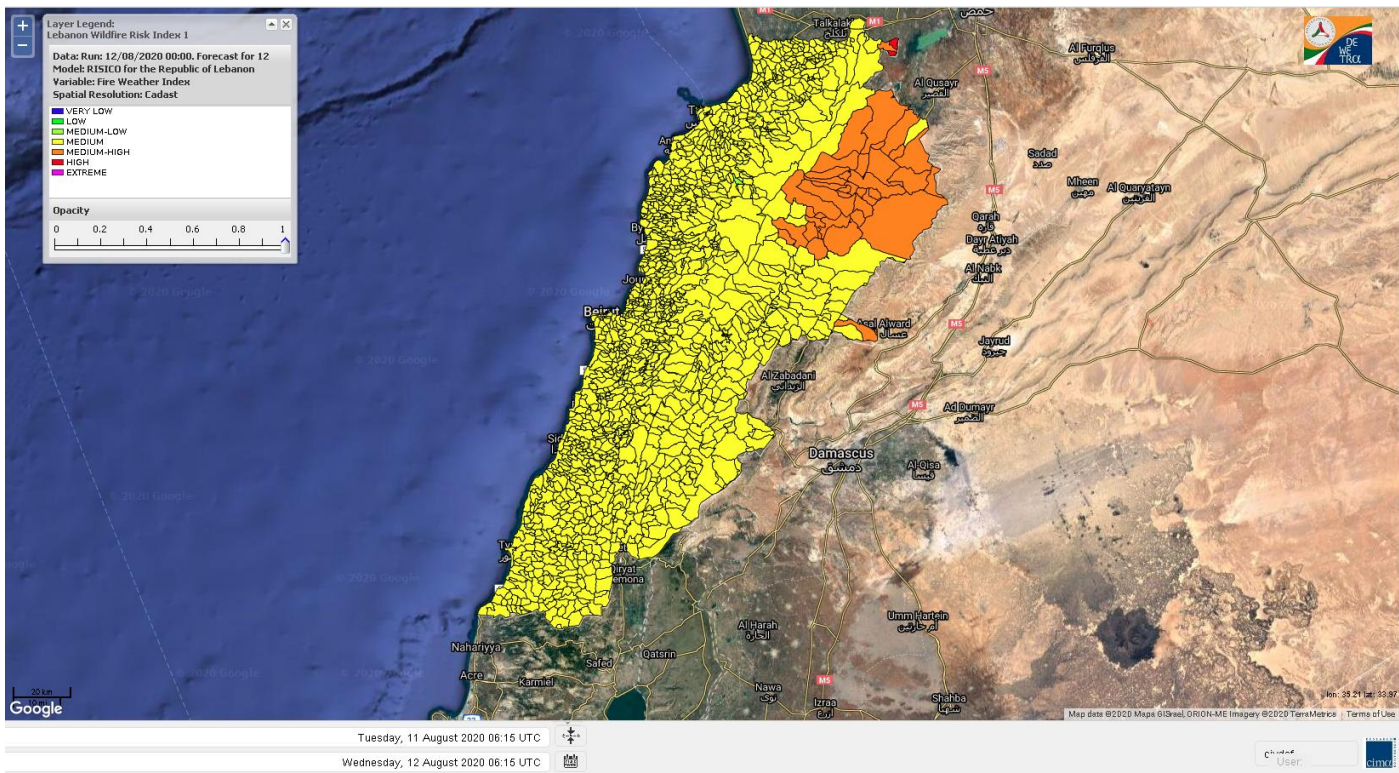

Lebanon for 12 August 2020