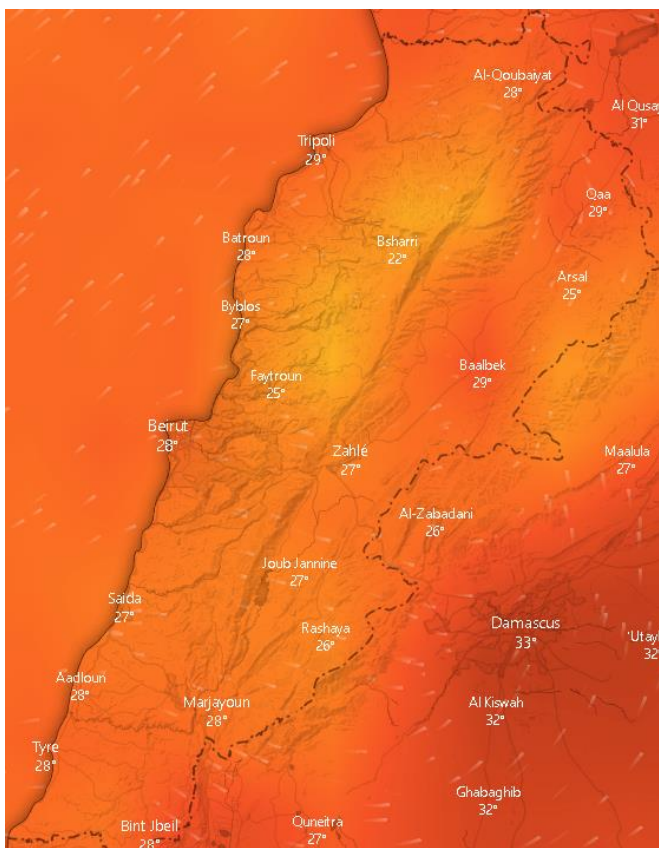

Lebanon for 13 August 2020

Lebanon for 14 August 2020

Beirut, Beirut, Lebanon 10-Day Weather Forecast ★ 🏠

☀️ 28° ACHRAFIEH,RIZK STATION | [CHANGE](#) ▼

- TODAY
- HOURLY
- 10-DAY**
- CALENDAR
- HISTORY
- WUNDERMAP