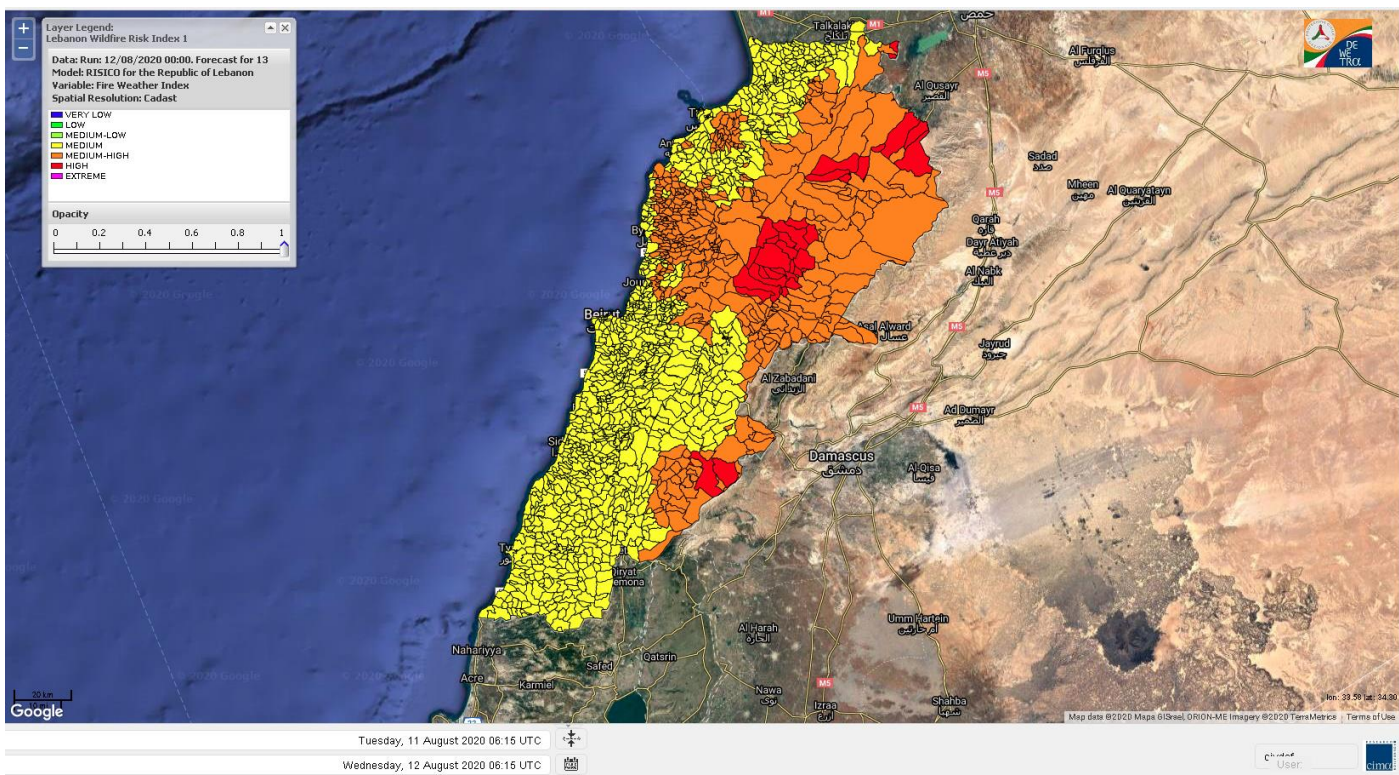

Lebanon for 13 August 2020