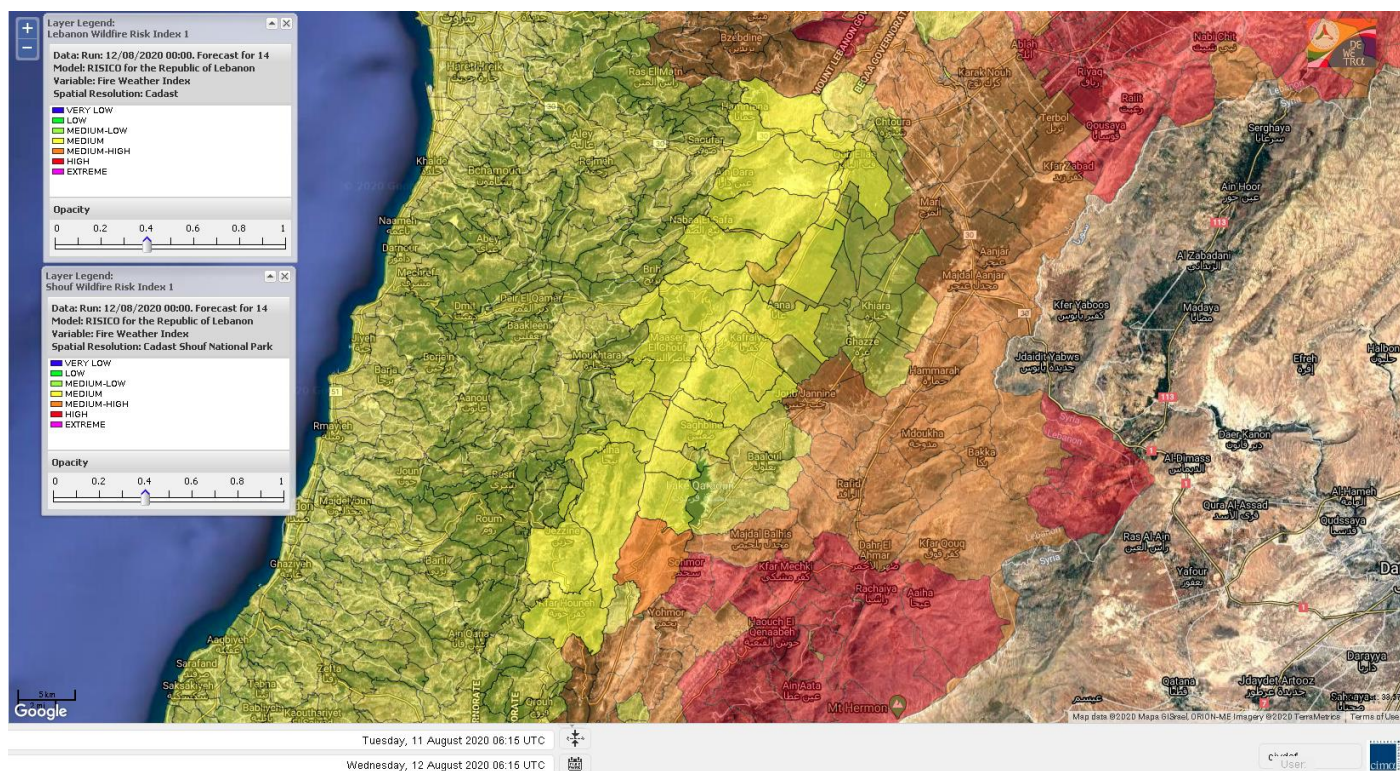

Shouf Biosphere Reserve Forecast for 14 August 2020