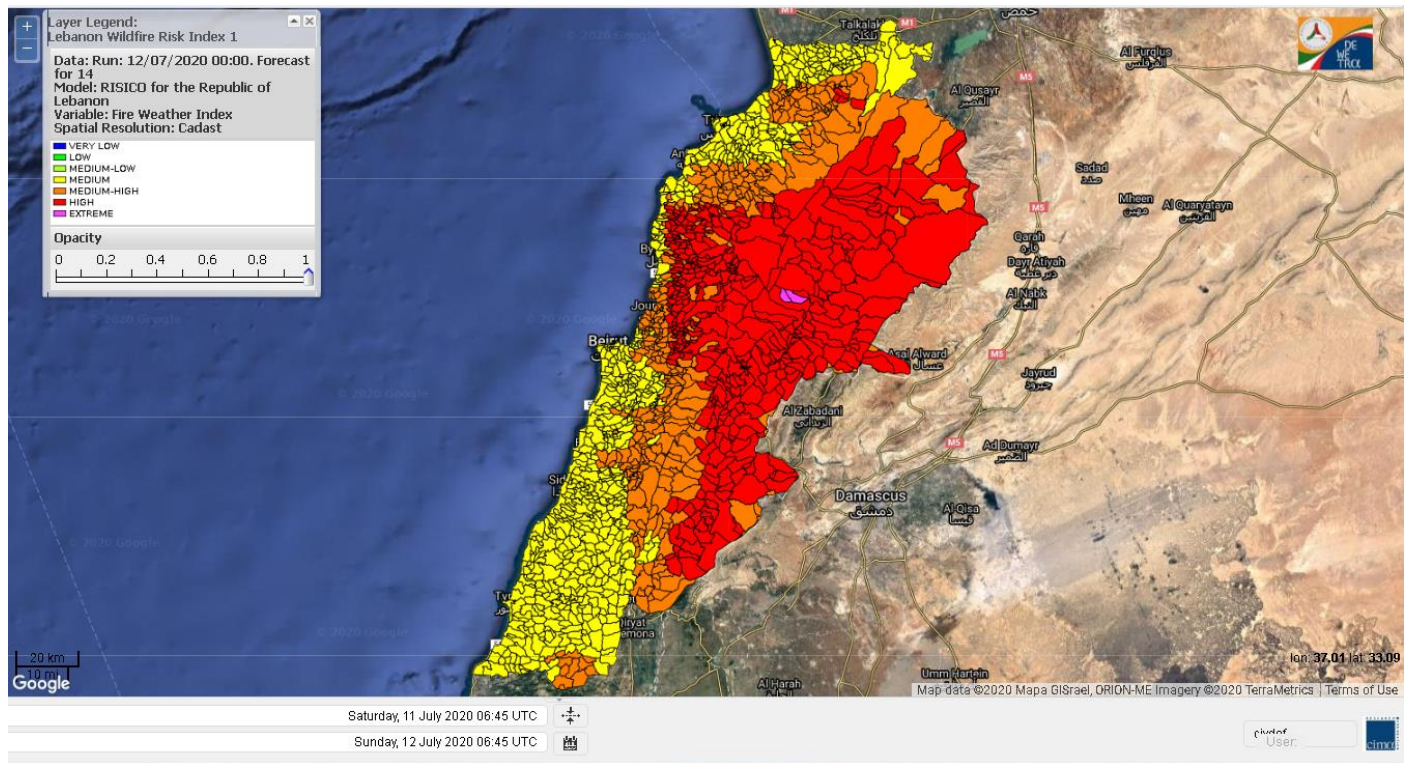

Lebanon for 14 July 2020