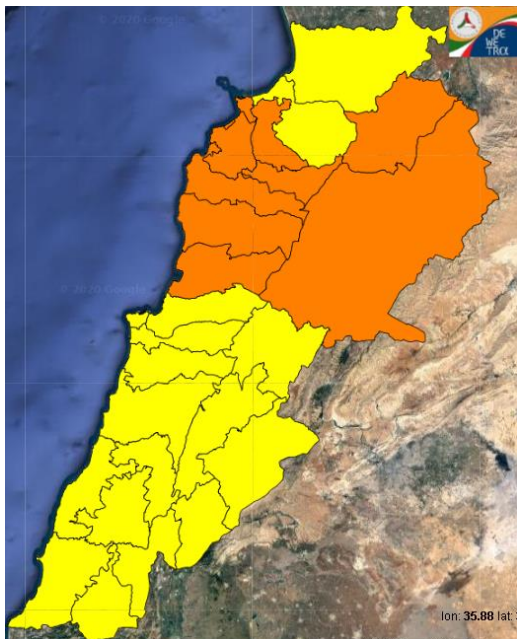

FIRE RISK INDEX

11 July 2020