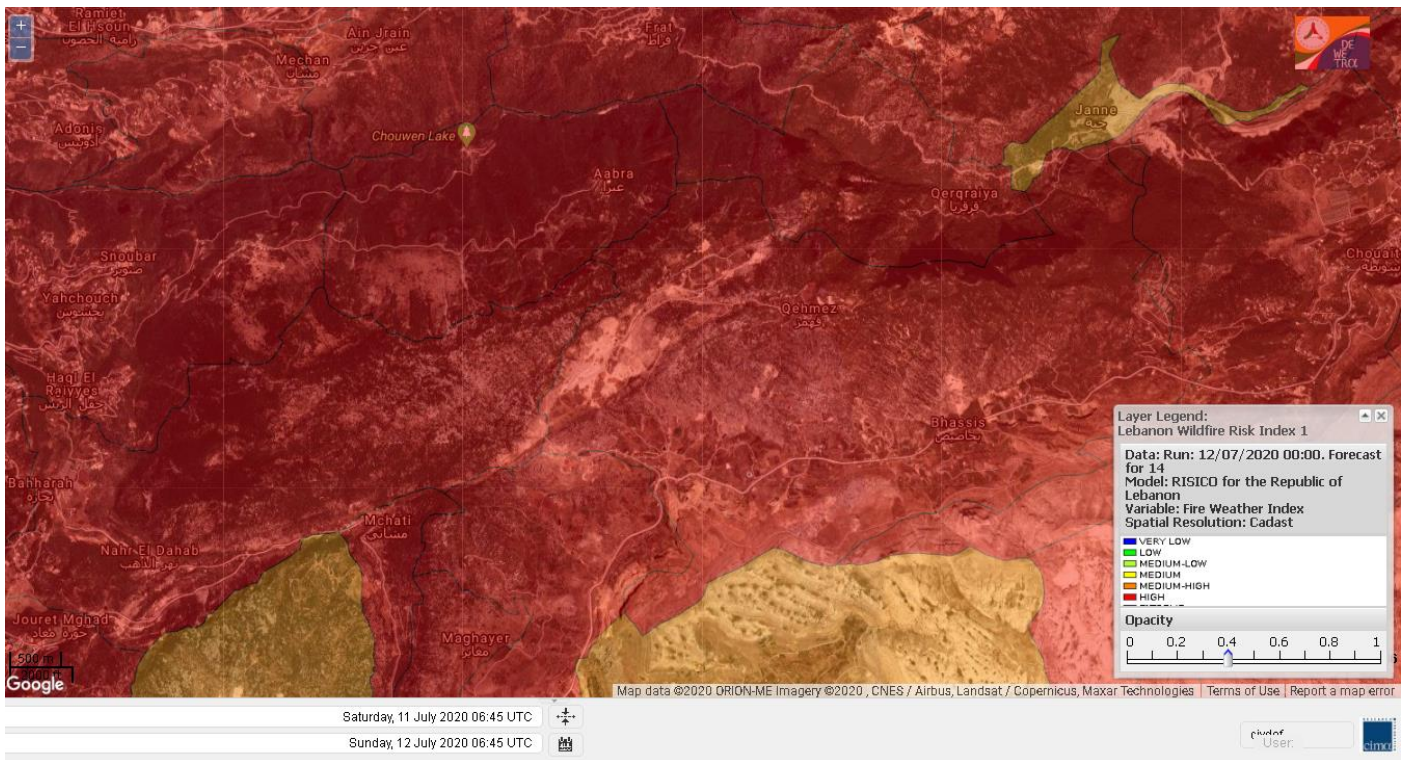

Jabal Moussa Reserve Forecast for 14 July 2020