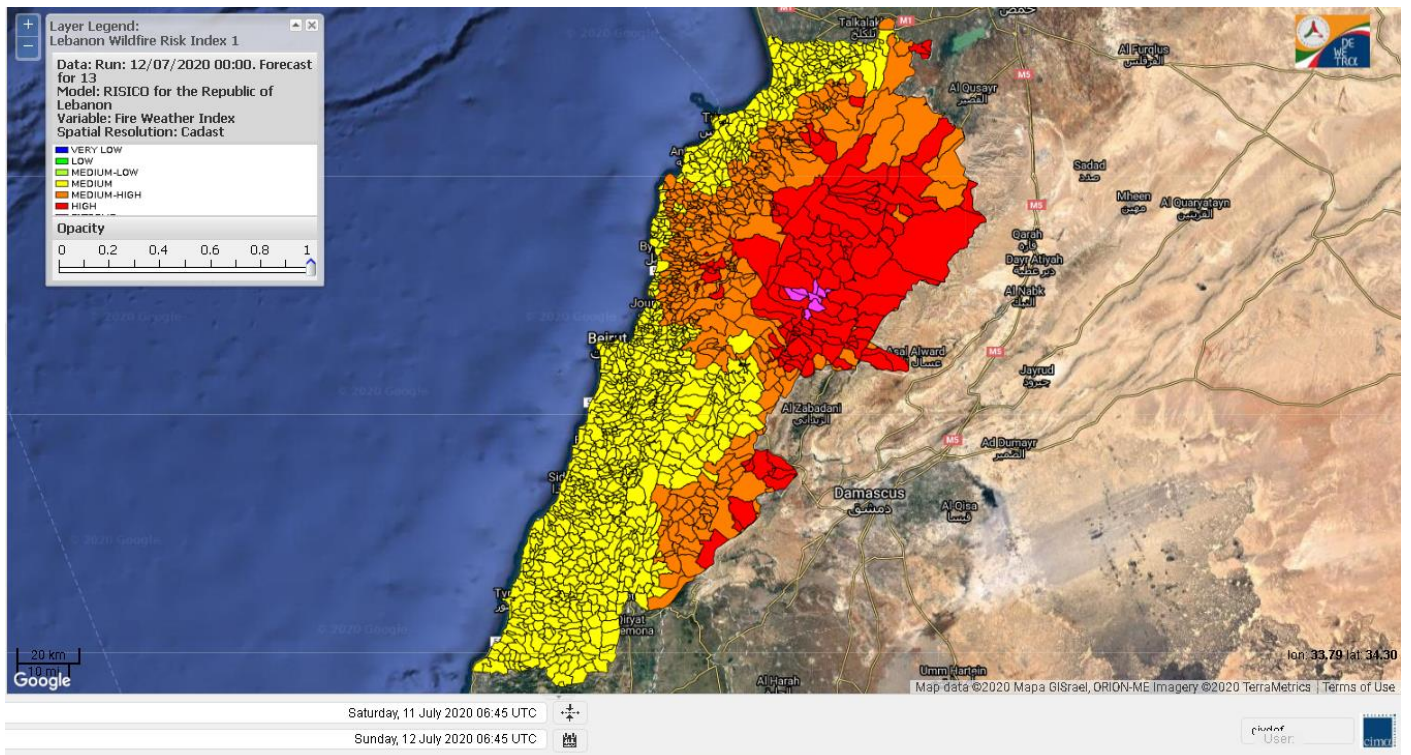

Lebanon for 13 July 2020