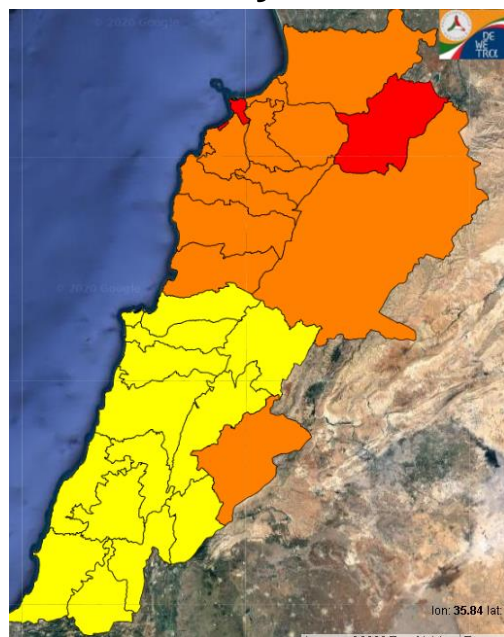

12 July 2020