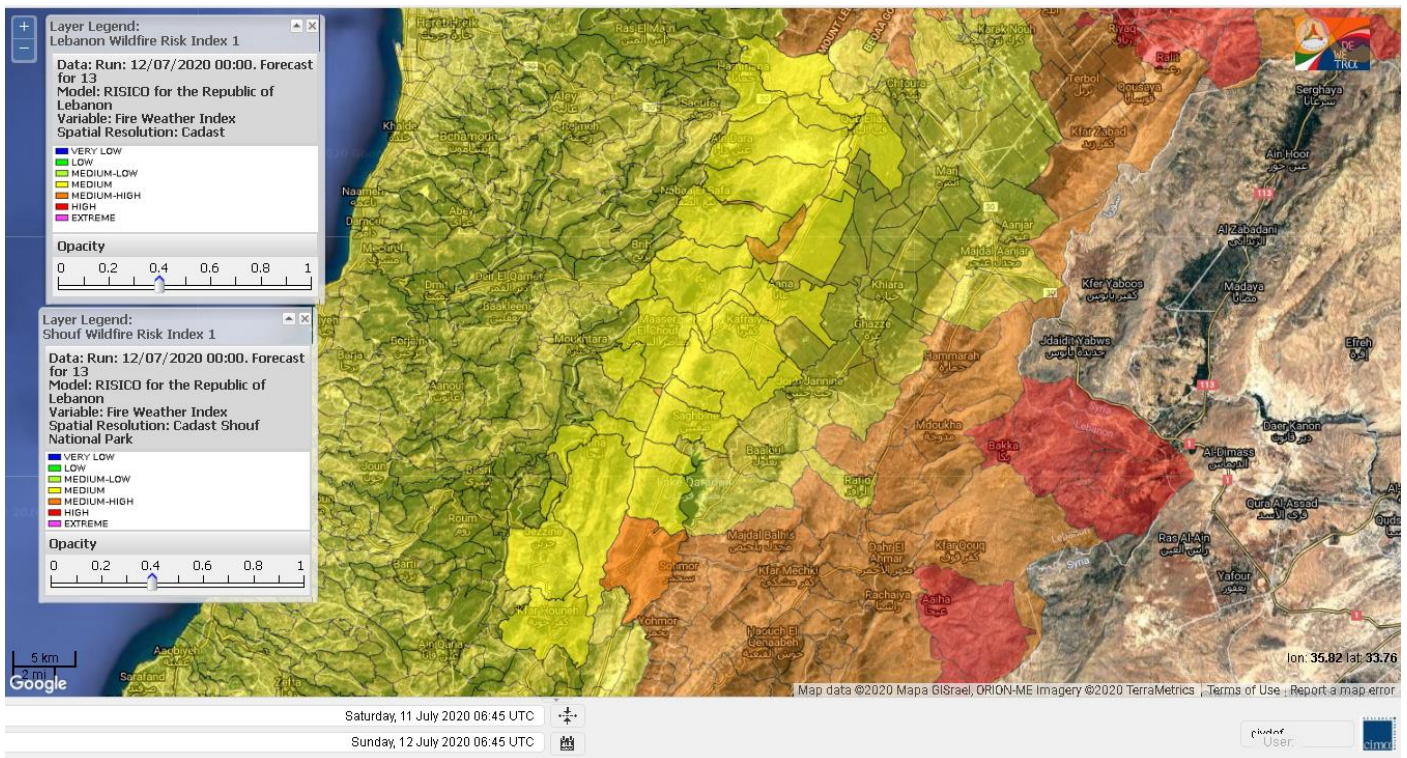

- VERY LOW
- LOW
- MEDIUM-LOW
- MEDIUM
- MEDIUM-HIGH
- HIGH
- EXTREME

Lebanon for 12 July 2020

Lebanon for 13 July 2020

Lebanon for 14 July 2020

Shouf Biosphere Reserve Forecast for 12 July 2020

Shouf Biosphere Reserve Forecast for 13 July 2020