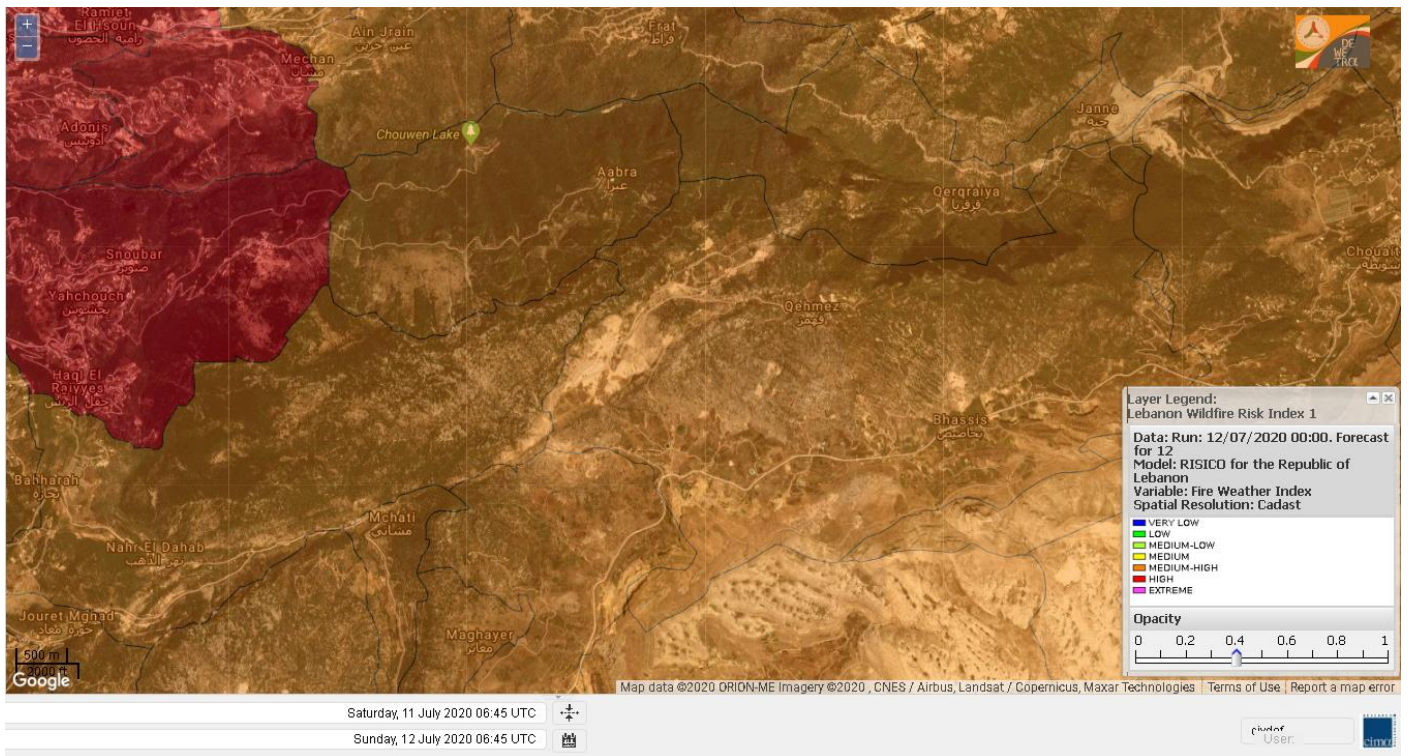

Jabal Moussa Reserve Forecast for 12 July 2020