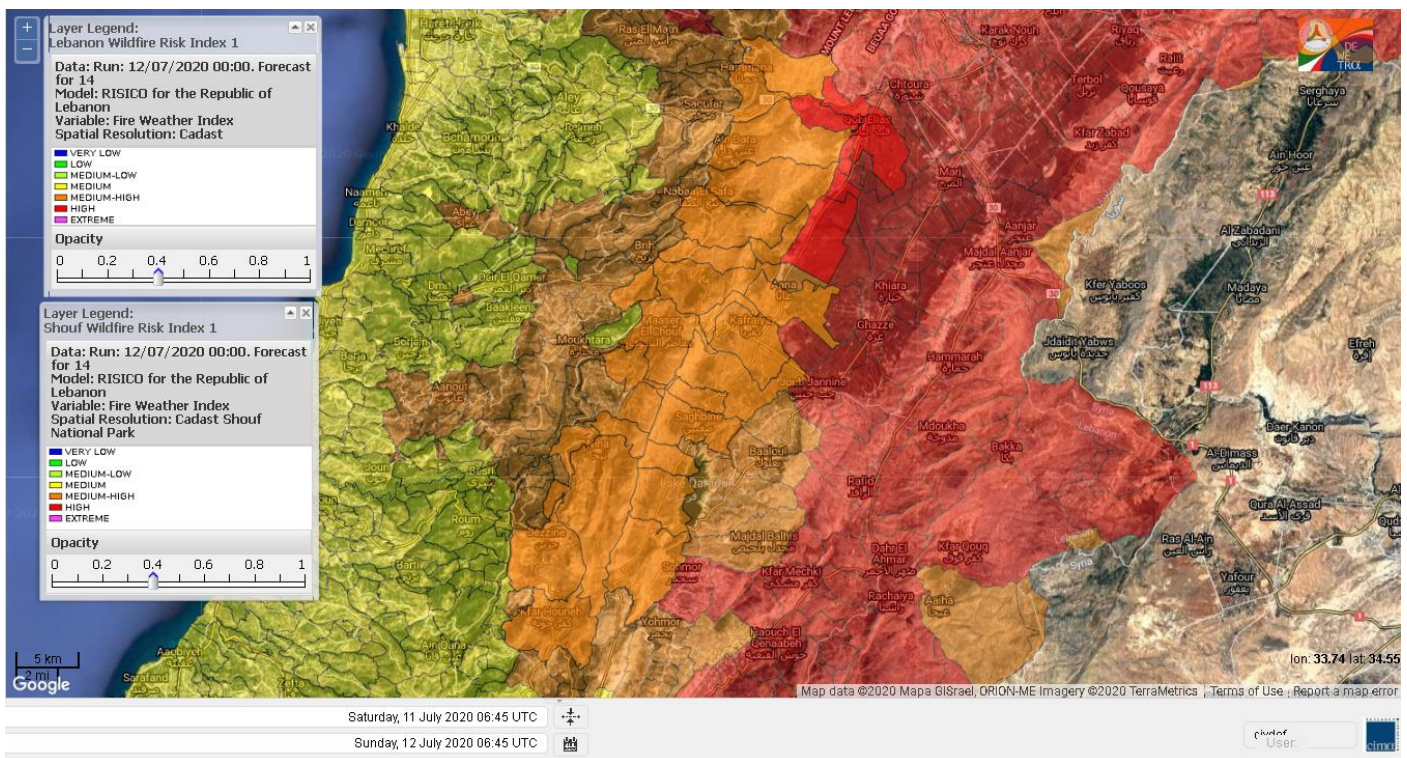

Shouf Biosphere Reserve Forecast for 14 July 2020