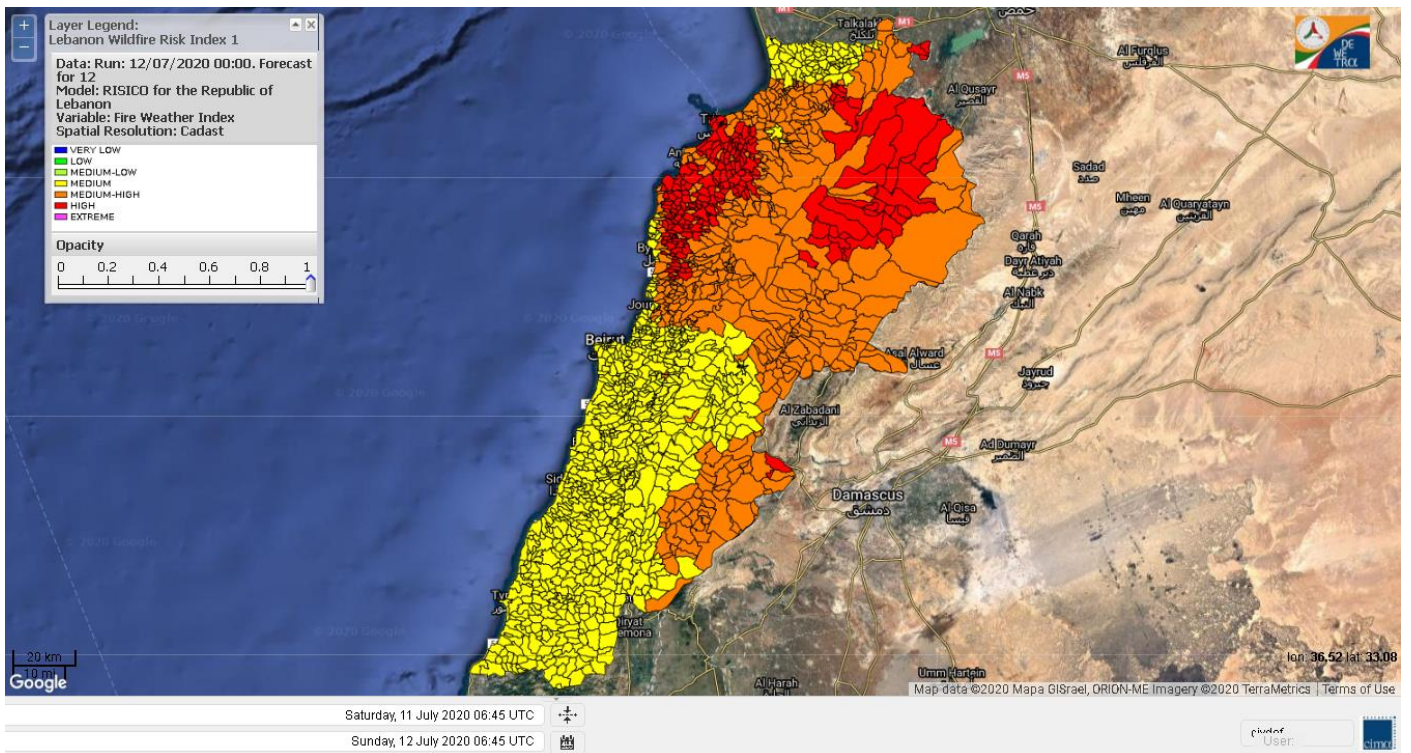

Lebanon for 12 July 2020