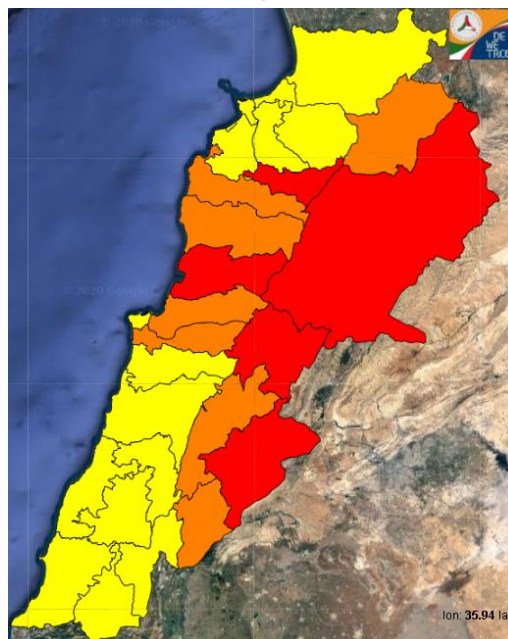

Beirut, 12 July 2020

FIRE RISK INDEX

11 July 2020

12 July 2020

13 July 2020

14 July 2020

Layer Legend:
Lebanon Wildfire Risk Index 1

Data: Run: 12/07/2020 00:00. Forecast for 12
Model: RISICO for the Republic of Lebanon
Variable: Fire Weather Index
Spatial Resolution: Caza