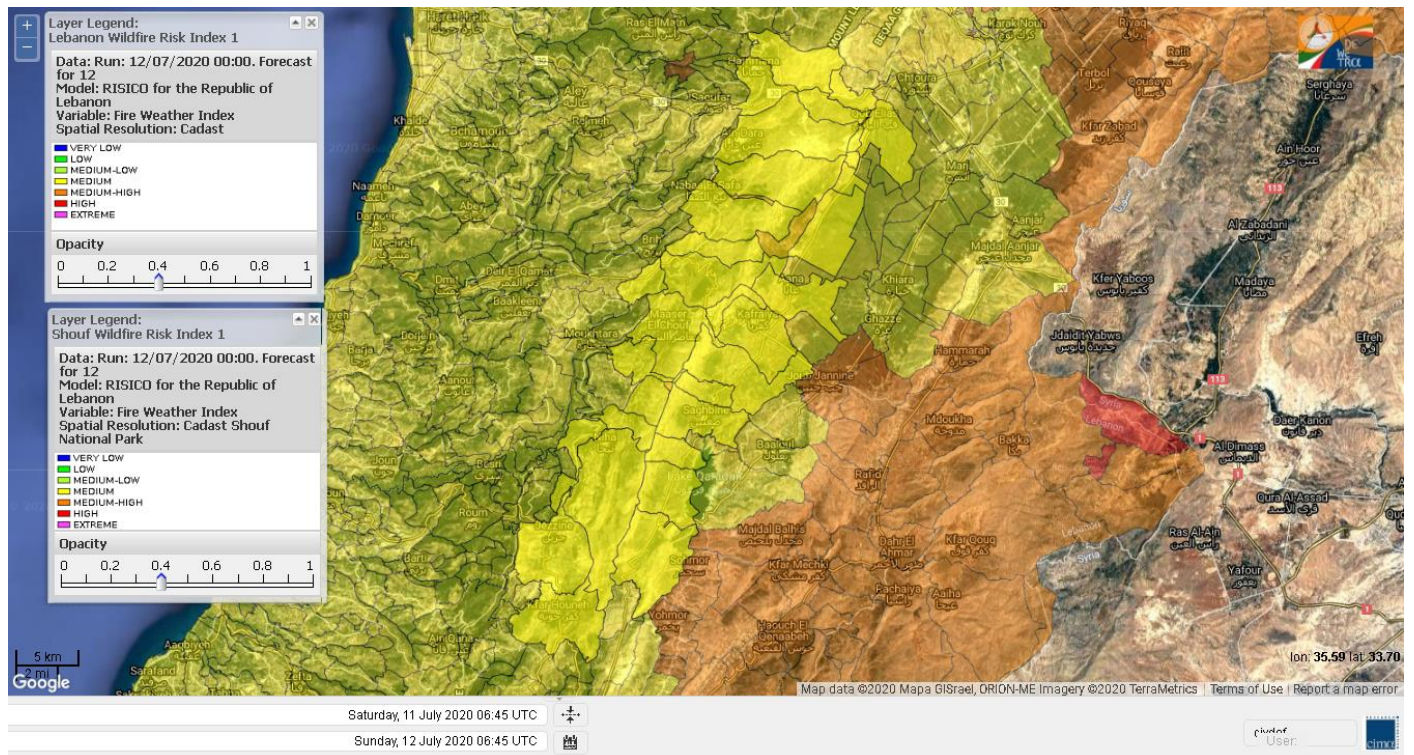

- VERY LOW
- LOW
- MEDIUM-LOW
- MEDIUM
- MEDIUM-HIGH
- HIGH
- EXTREME

Lebanon for 12 July 2020

Lebanon for 13 July 2020

Lebanon for 14 July 2020

Shouf Biosphere Reserve Forecast for 12 July 2020

Shouf Biosphere Reserve Forecast for 13 July 2020