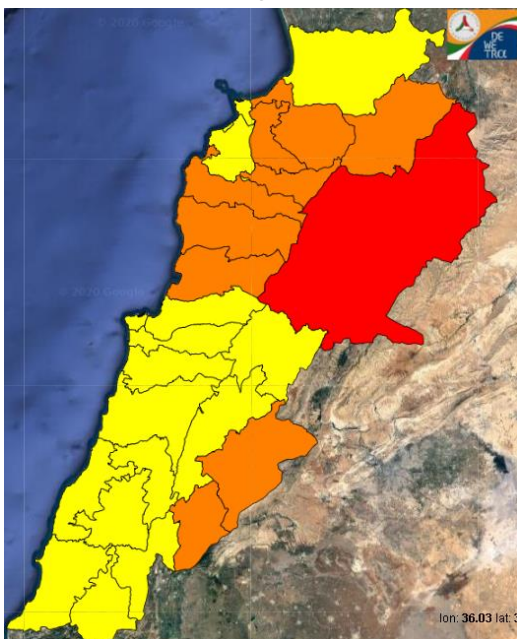

Beirut, 12 July 2020

FIRE RISK INDEX

11 July 2020

12 July 2020

13 July 2020

14 July 2020

Layer Legend:
Lebanon Wildfire Risk Index 1

Data: Run: 12/07/2020 00:00. Forecast for 12
Model: RISICO for the Republic of Lebanon
Variable: Fire Weather Index
Spatial Resolution: Caza