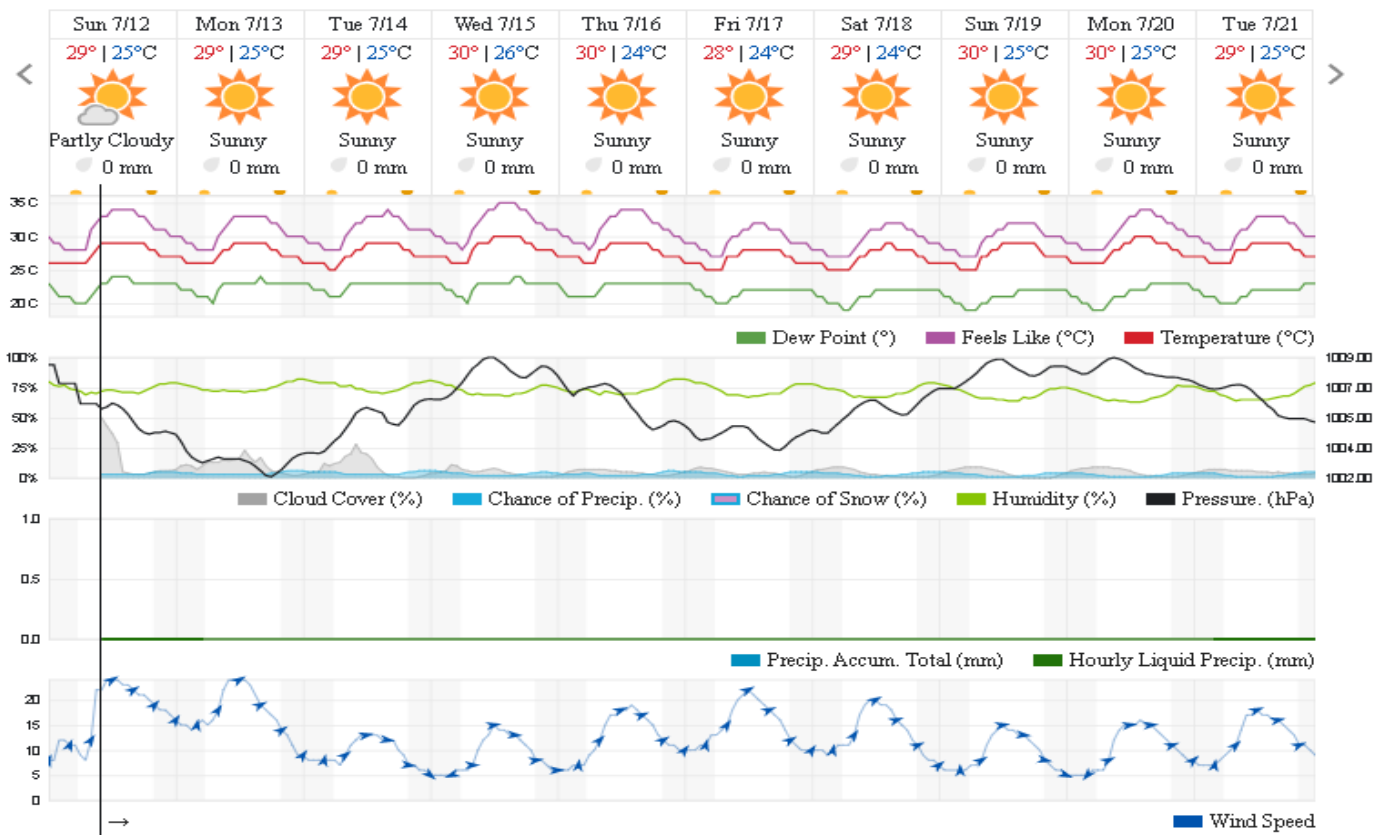

Beirut, Beirut, Lebanon 10-Day Weather Forecast

28° ACHRAFIEH, RIZK STATION | CHANGE

TODAY   HOURLY   **10-DAY**   CALENDAR   HISTORY   WUNDERMAP

Customize