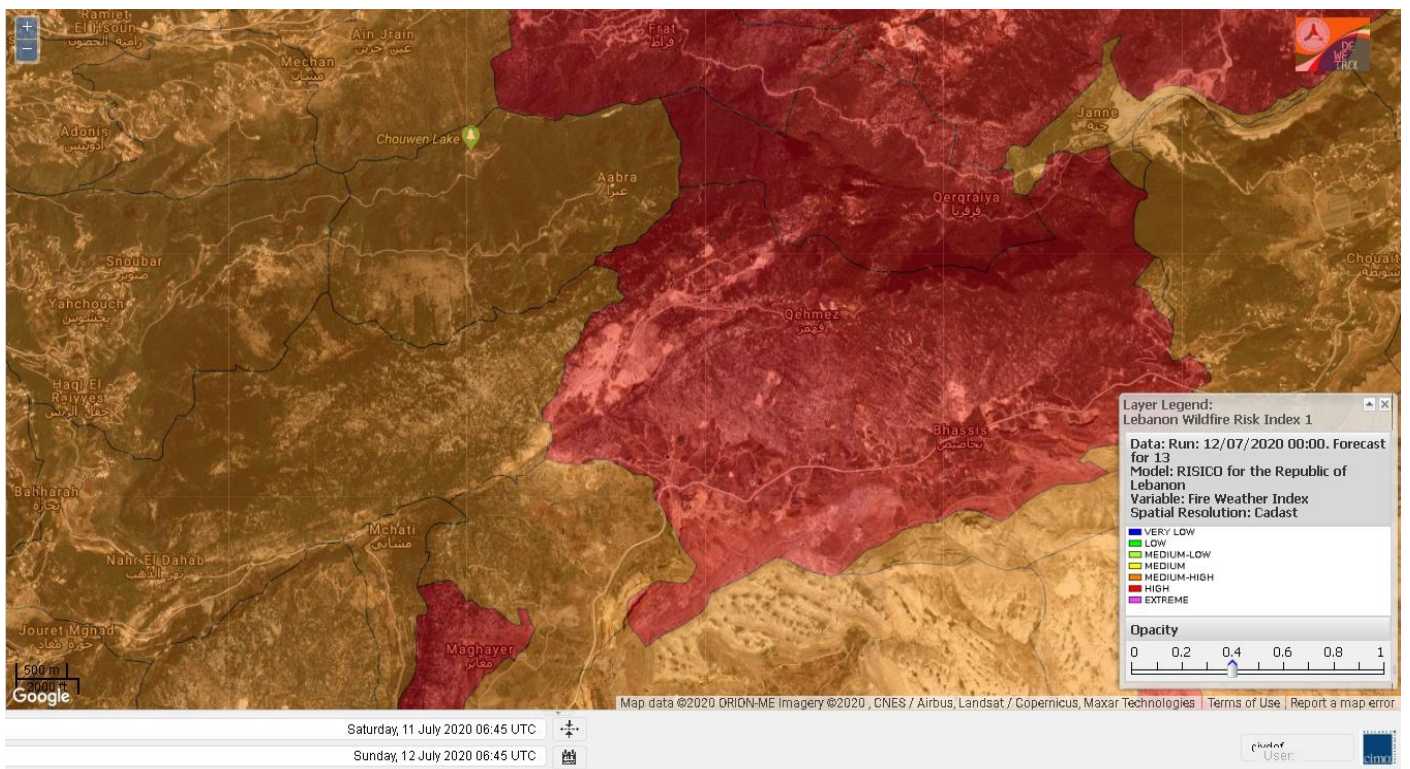

Jabal Moussa Reserve Forecast for 13 July 2020