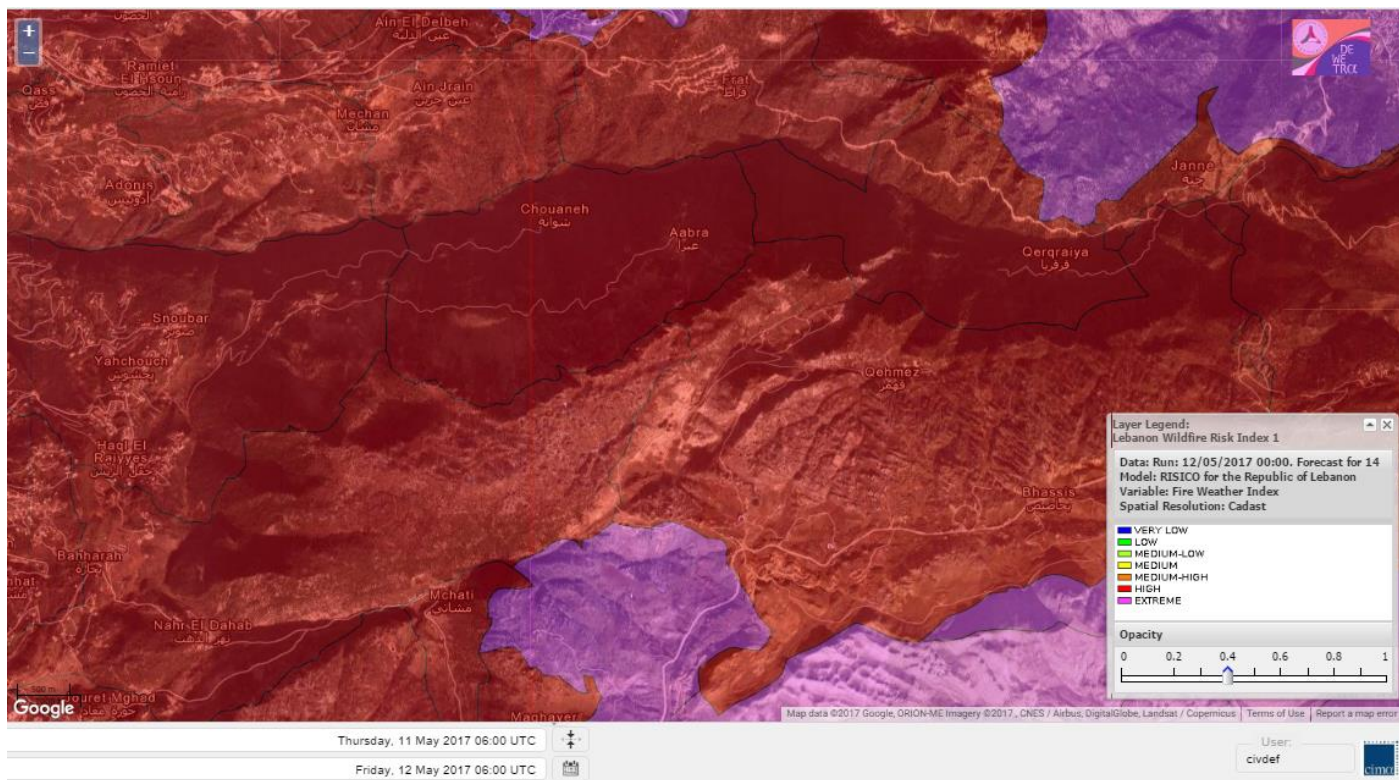

Jabal Moussa Reserve Forecast for 14 May 2017