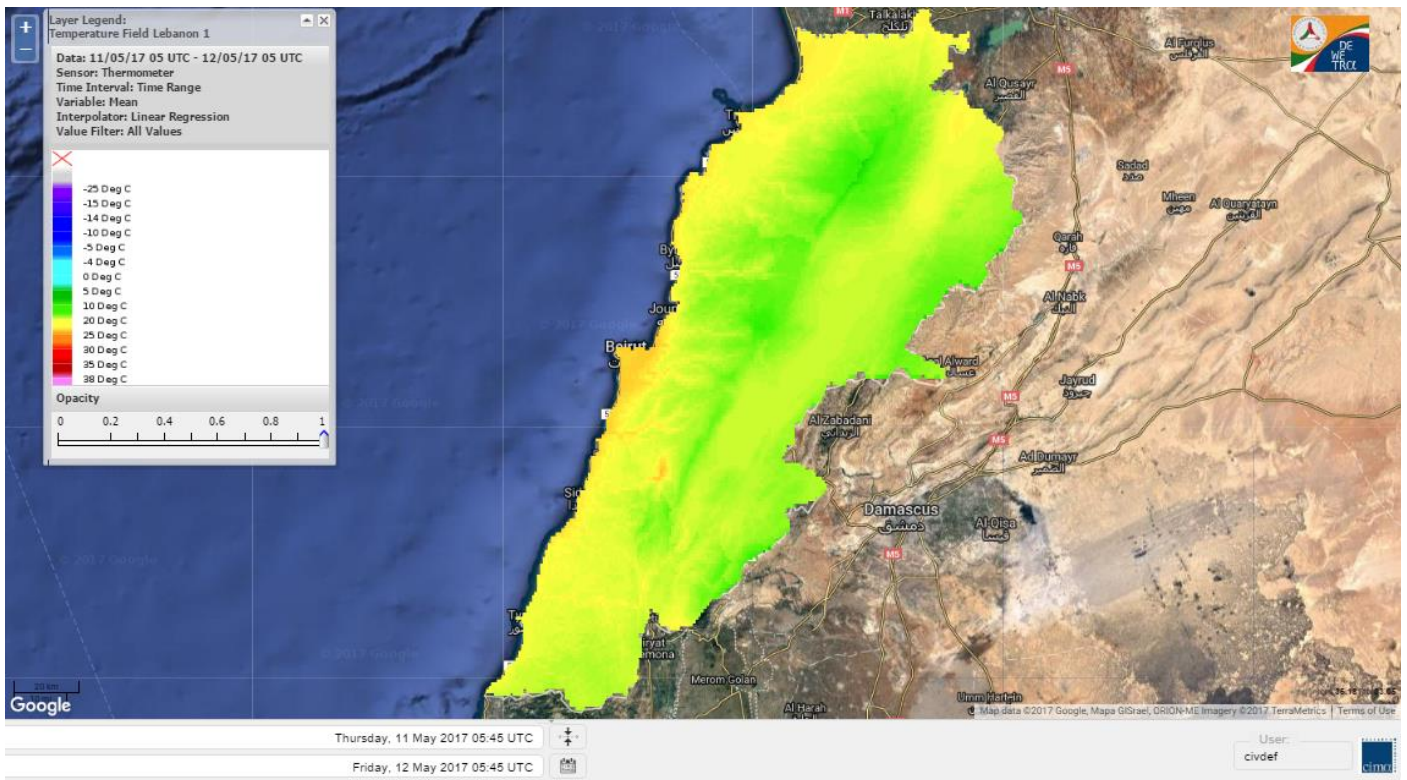

Lebanon temperature for 12 May 2017