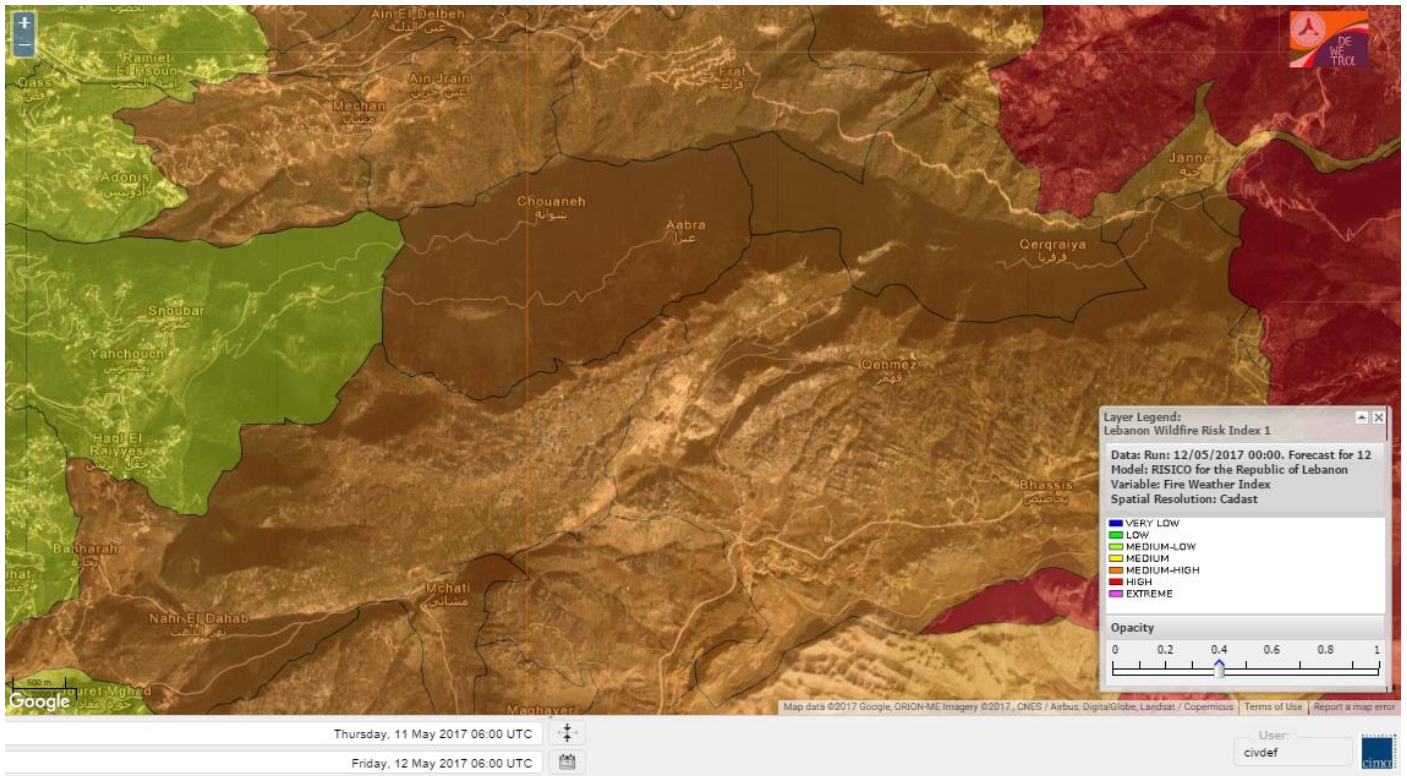

Jabal Moussa Reserve Forecast for 12 May 2017