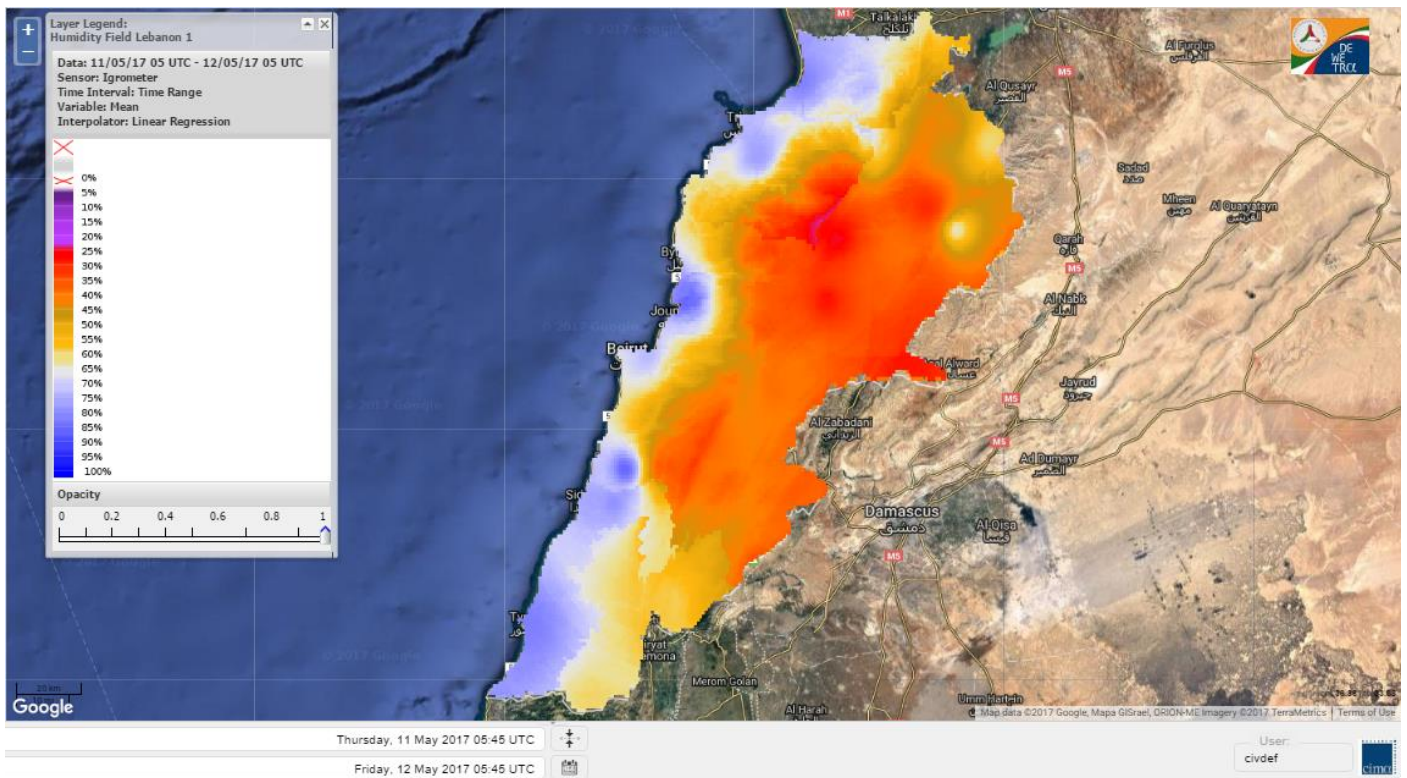

Lebanon humidity for 12 May 2017