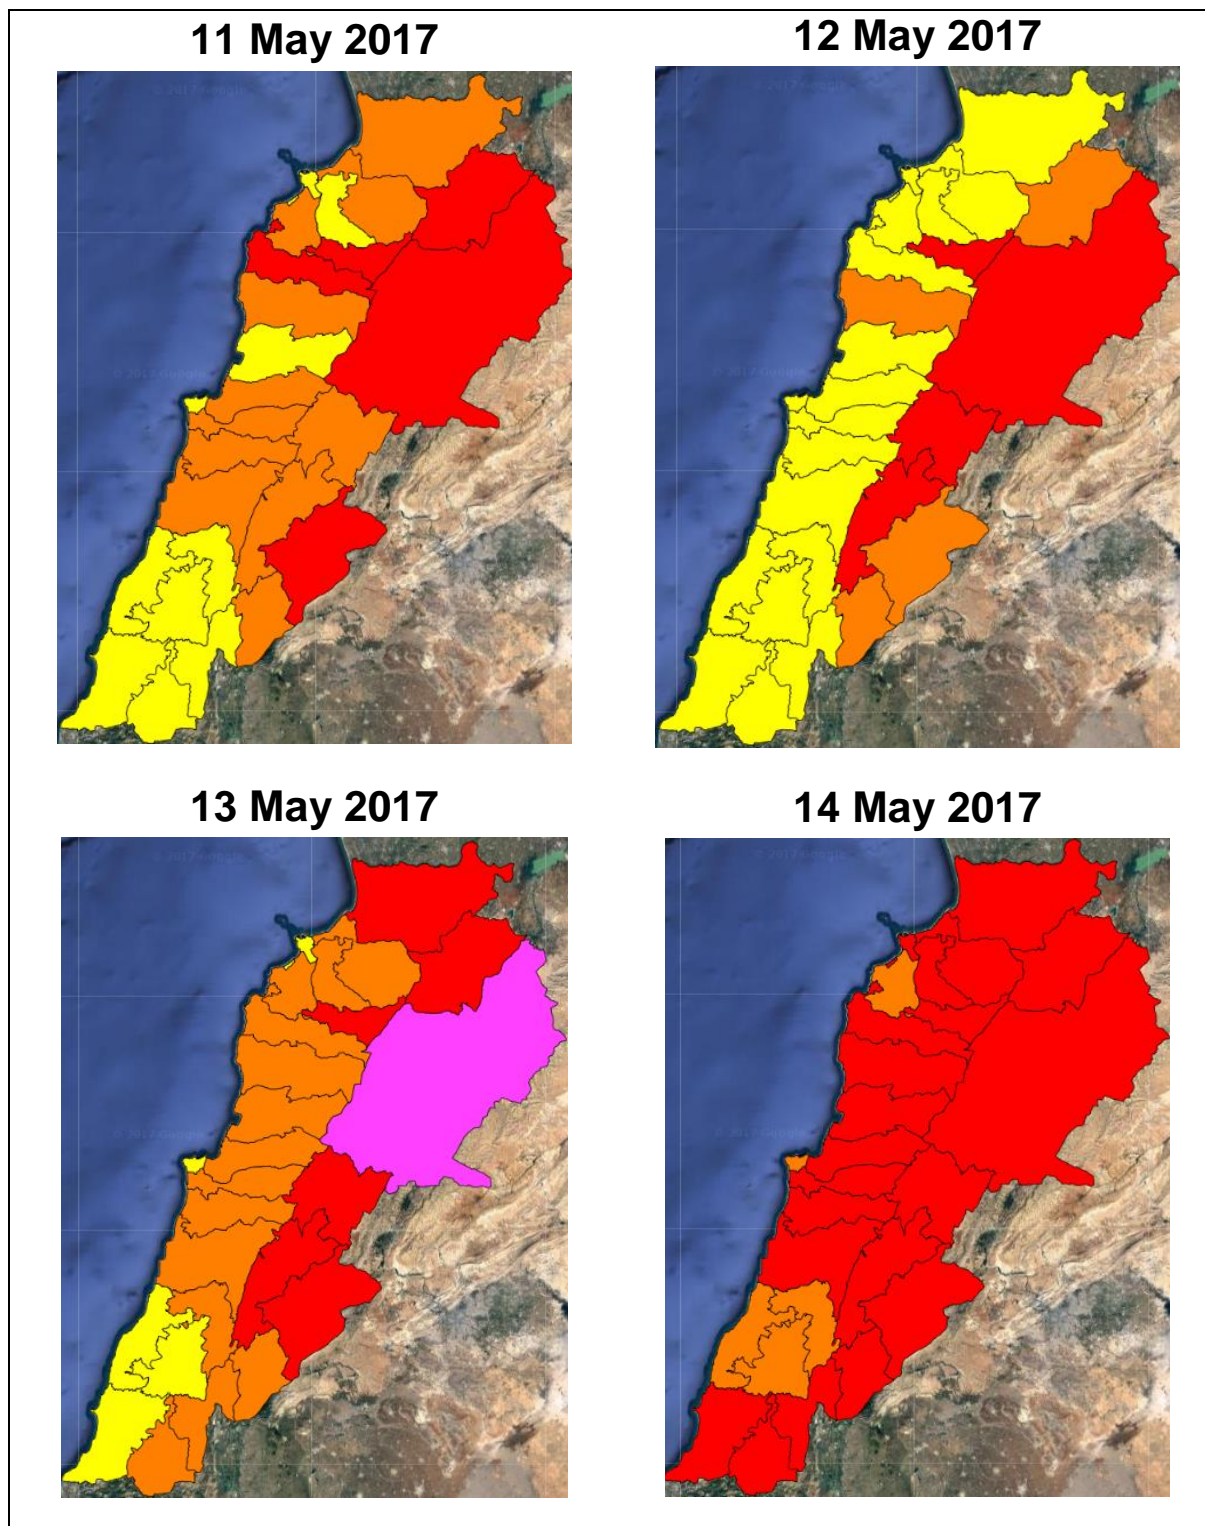

FIRE RISK INDEX

Layer Legend:
Lebanon Wildfire Risk Index 1

Data: Run: 12/05/2017 00:00. Forecast for 12
Model: RISICO for the Republic of Lebanon
Variable: Fire Weather Index
Spatial Resolution: Caza

- VERY LOW
- LOW
- MEDIUM-LOW
- MEDIUM
- MEDIUM-HIGH
- HIGH
- EXTREME