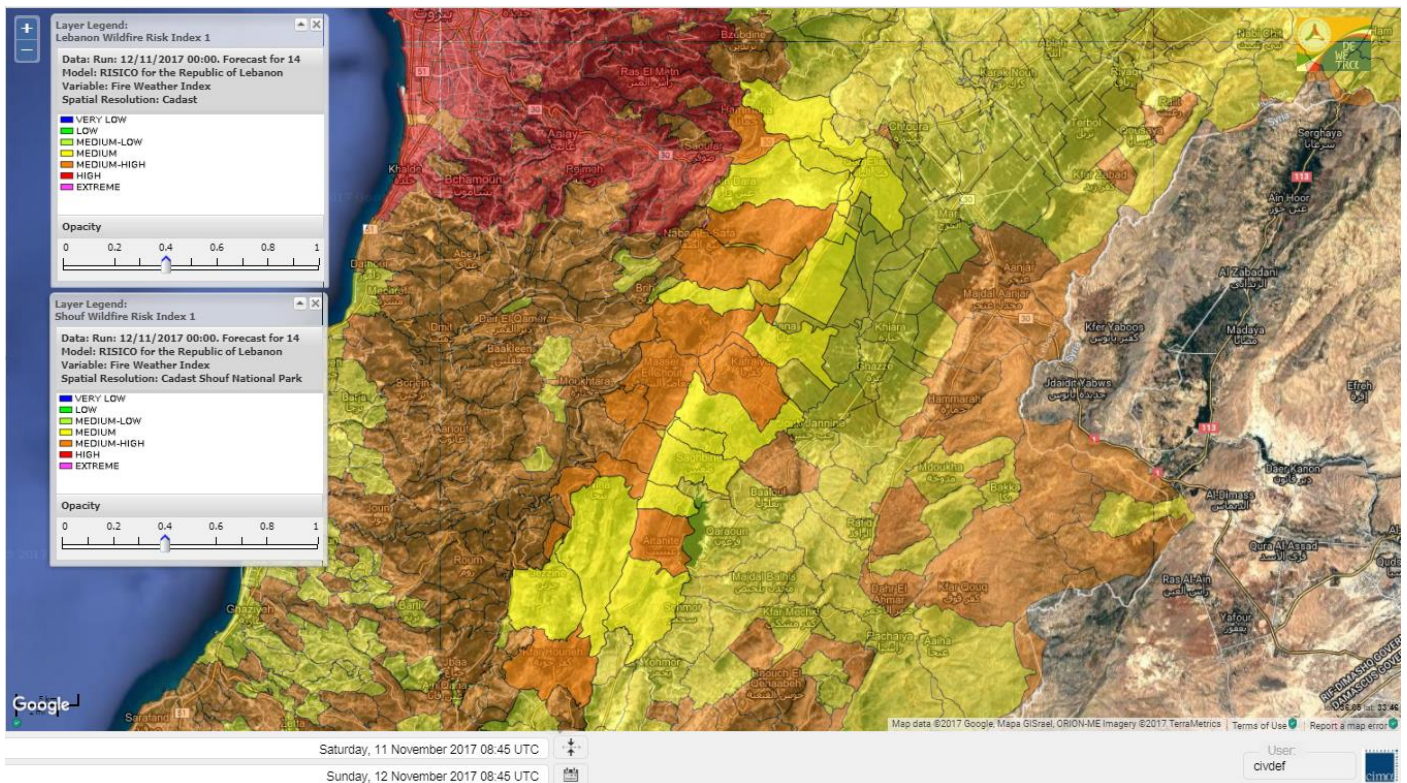

Shouf Biosphere Reserve Forecast for 14 NOV 2017