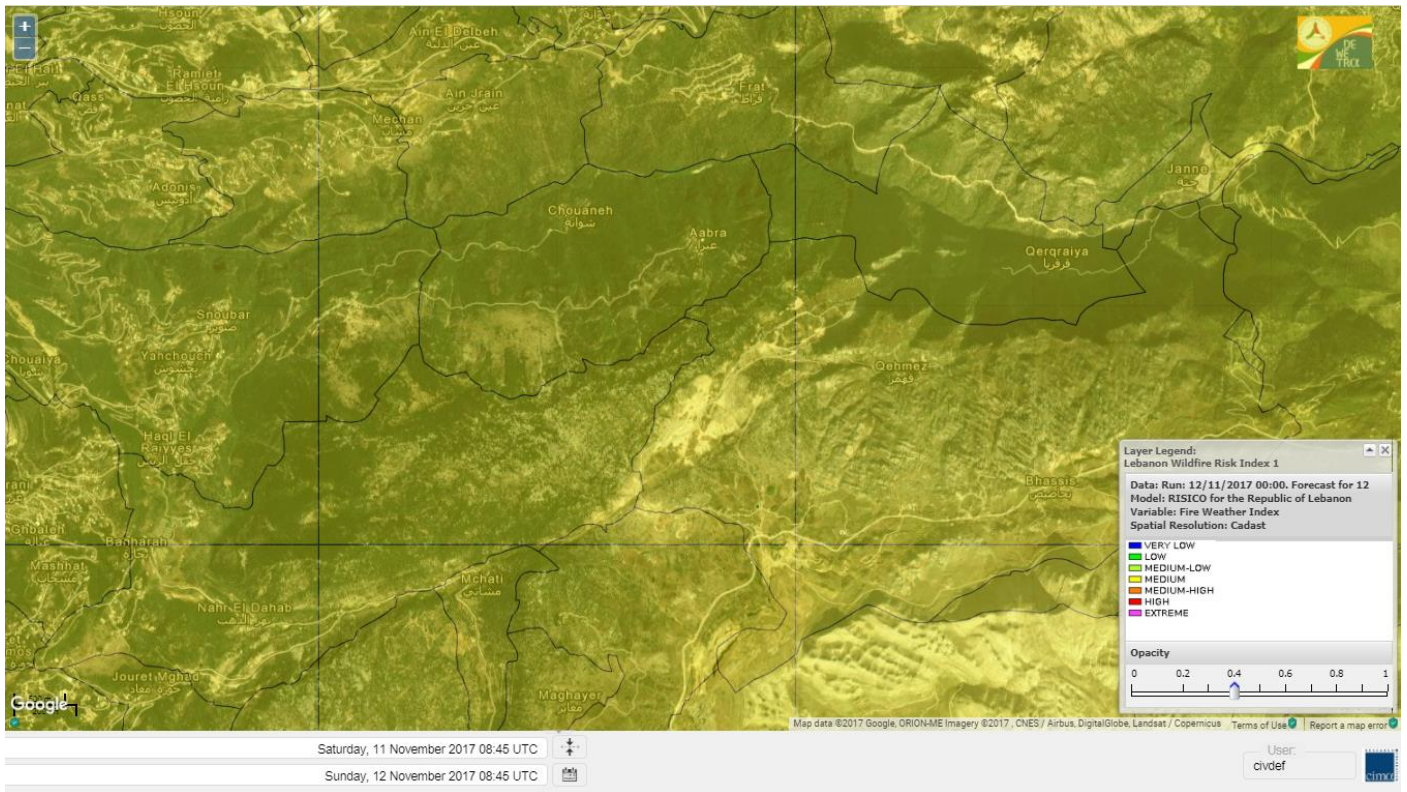

Shouf Biosphere Reserve Forecast for 12 NOV 2017

Shouf Biosphere Reserve Forecast for 13 NOV 2017

Shouf Biosphere Reserve Forecast for 14 NOV 2017

Jabal Moussa Reserve Forecast for 12 NOV 2017

Jabal Moussa Reserve Forecast for 13 NOV 2017