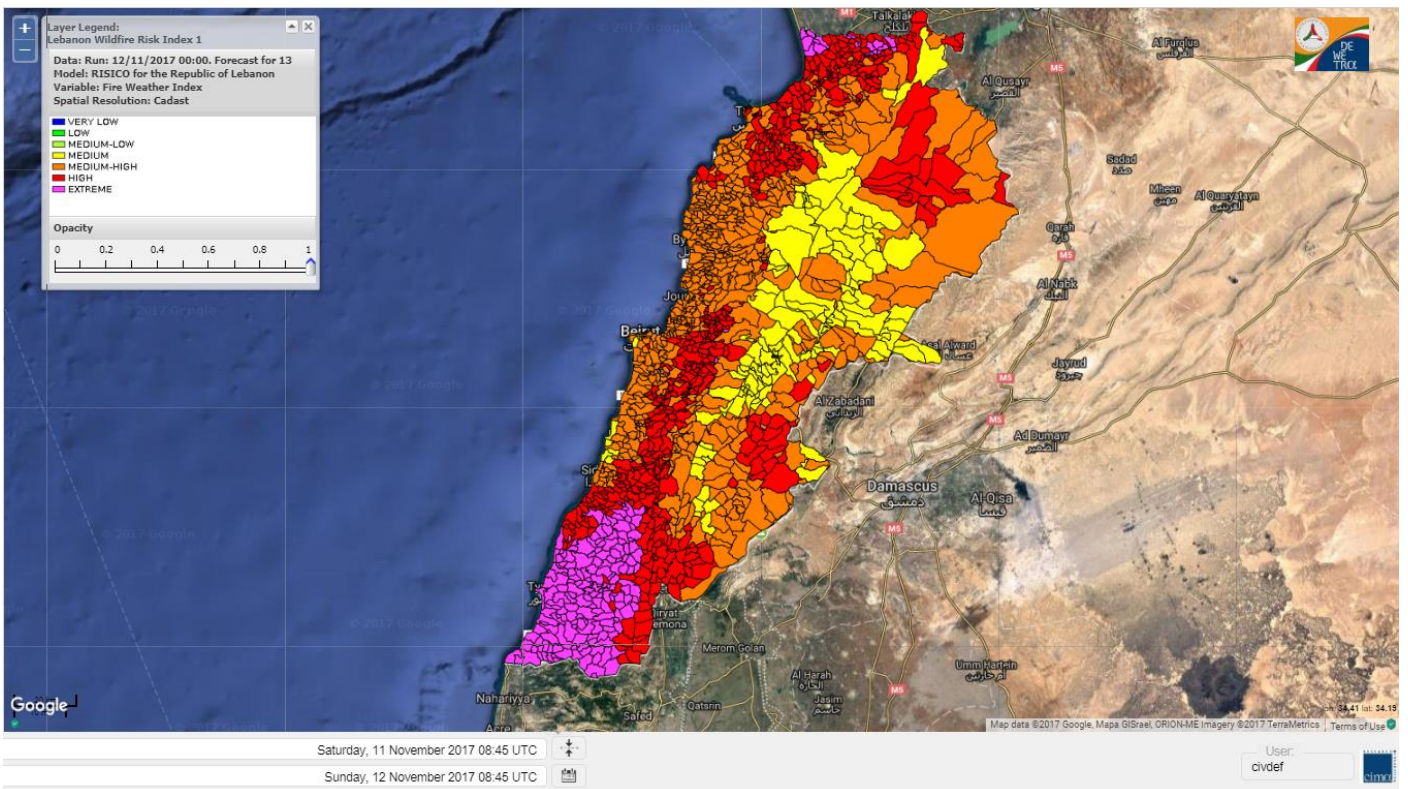

Lebanon for 13 NOV 2017