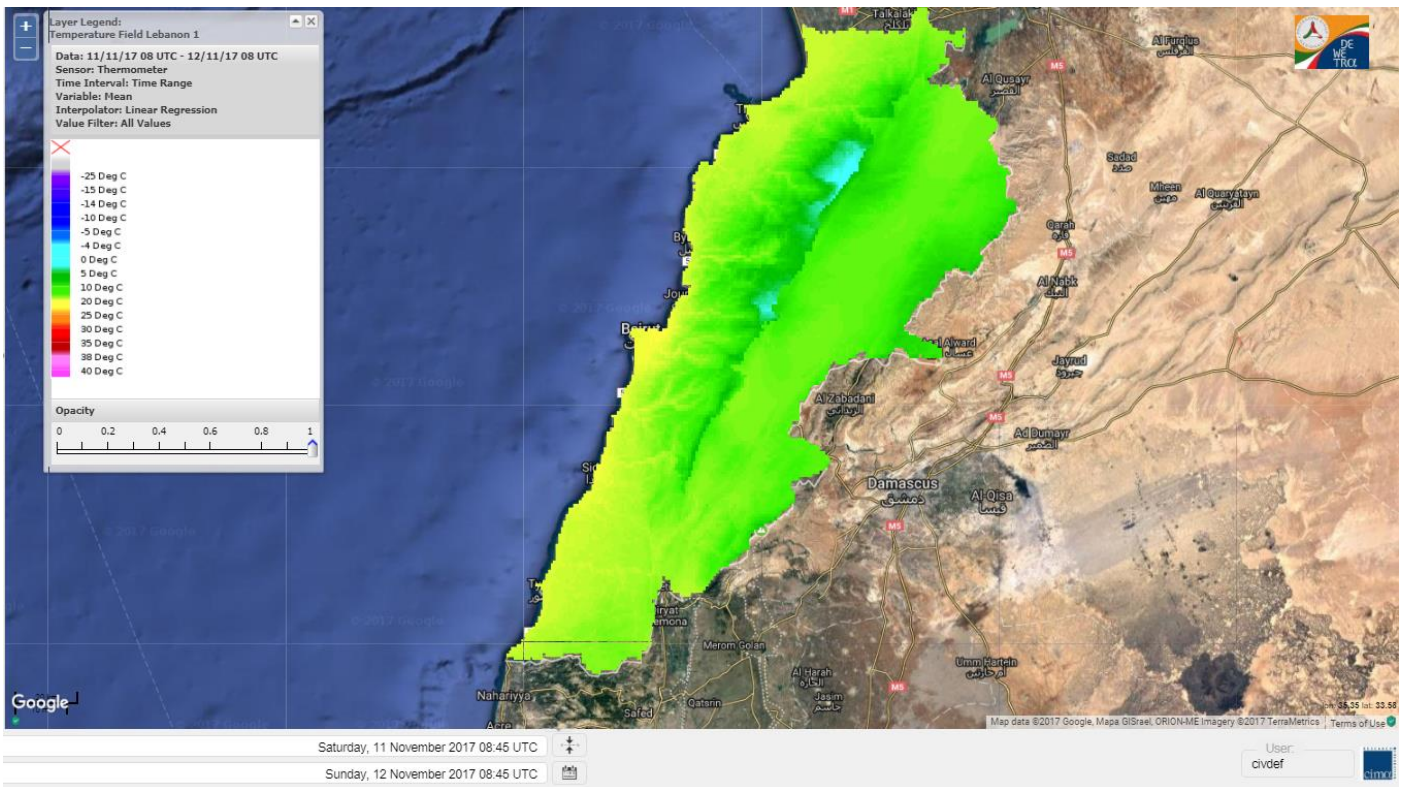

Lebanon temperature for 12 NOV 2017