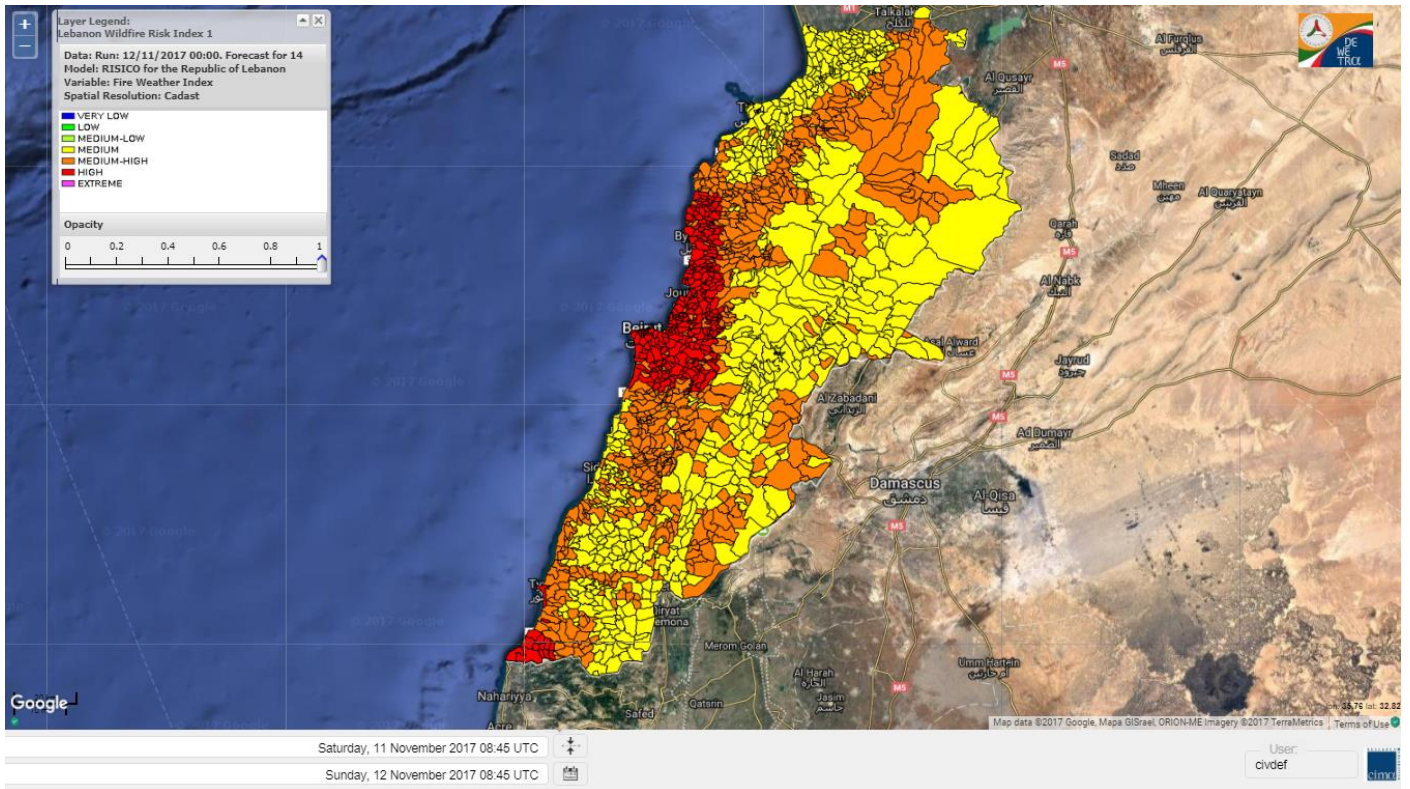

Lebanon for 14 NOV 2017