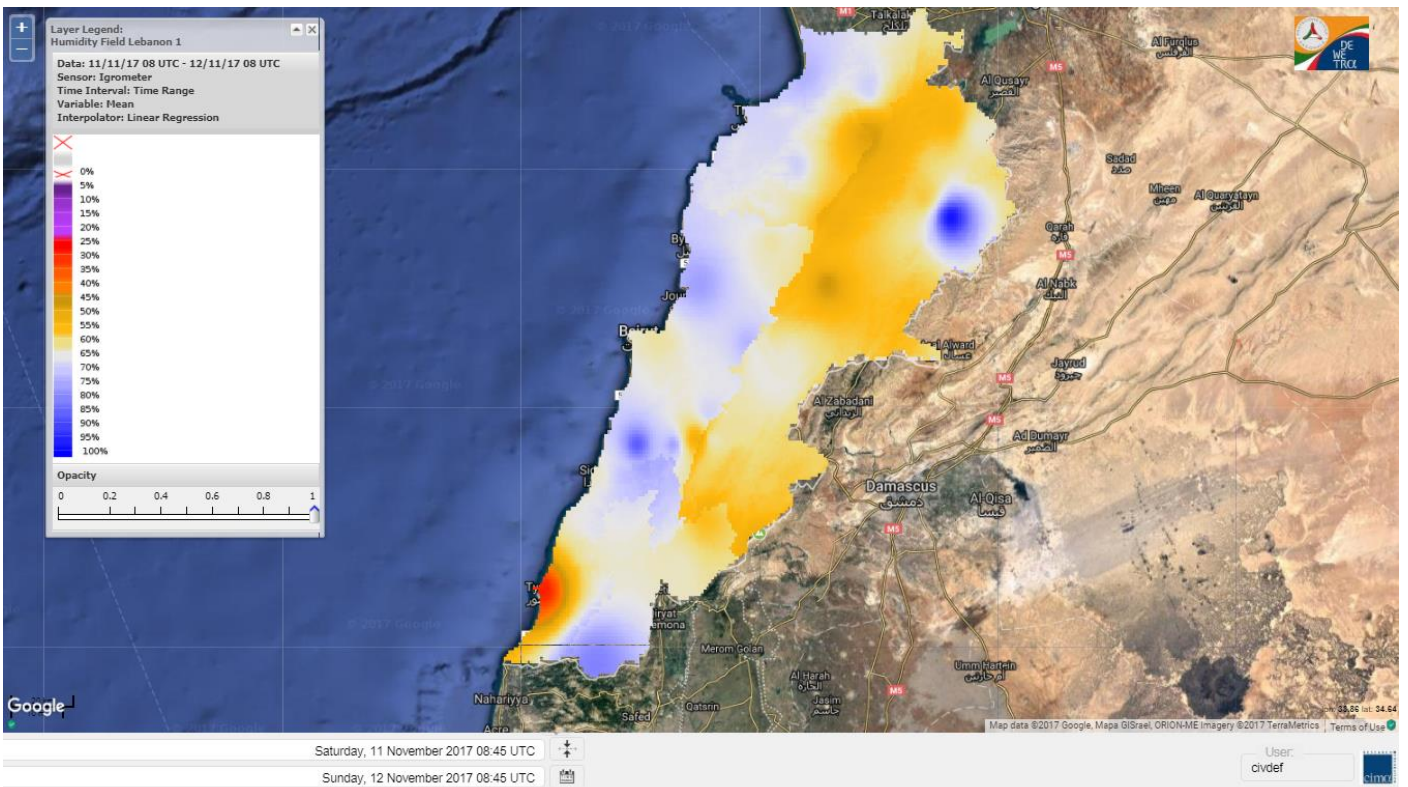

Lebanon humidity for 12 NOV 2017