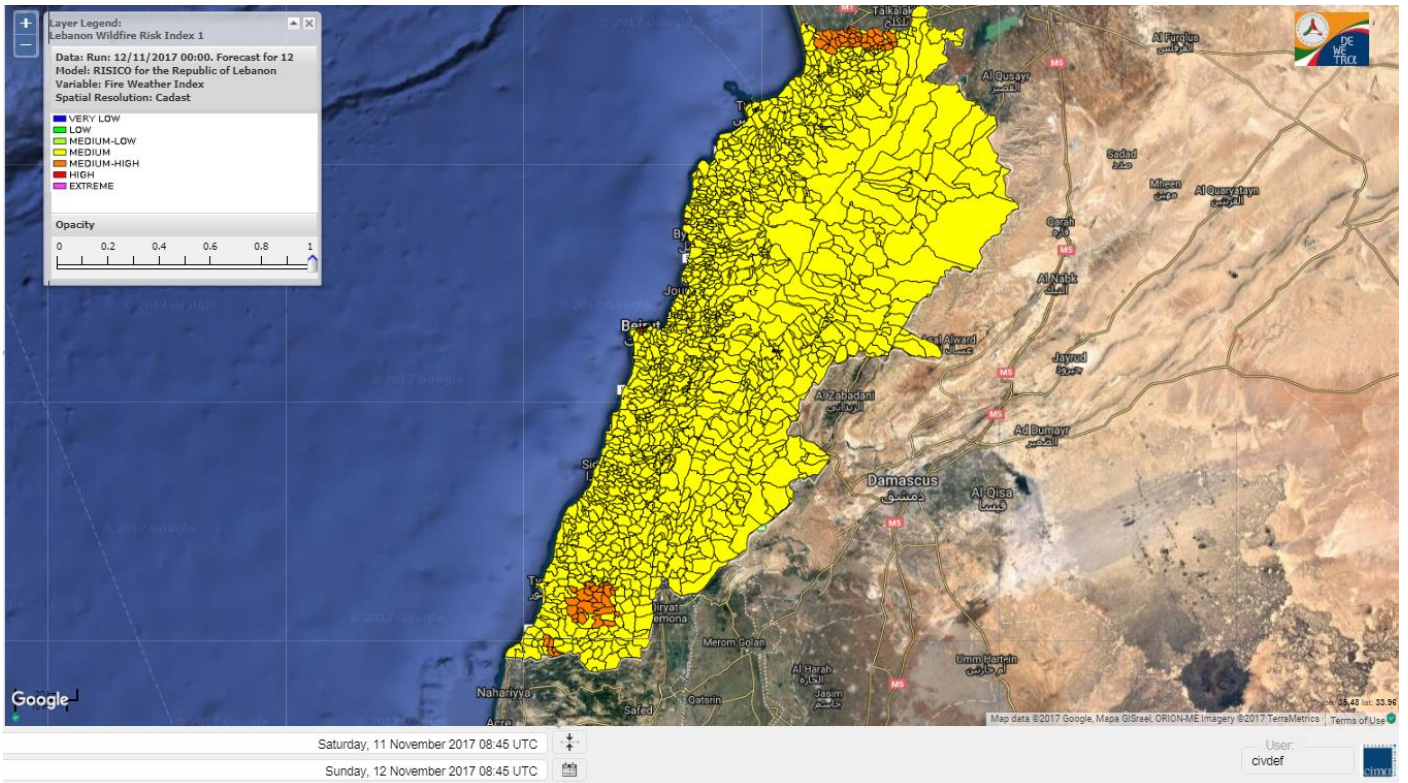

Lebanon for 12 NOV 2017