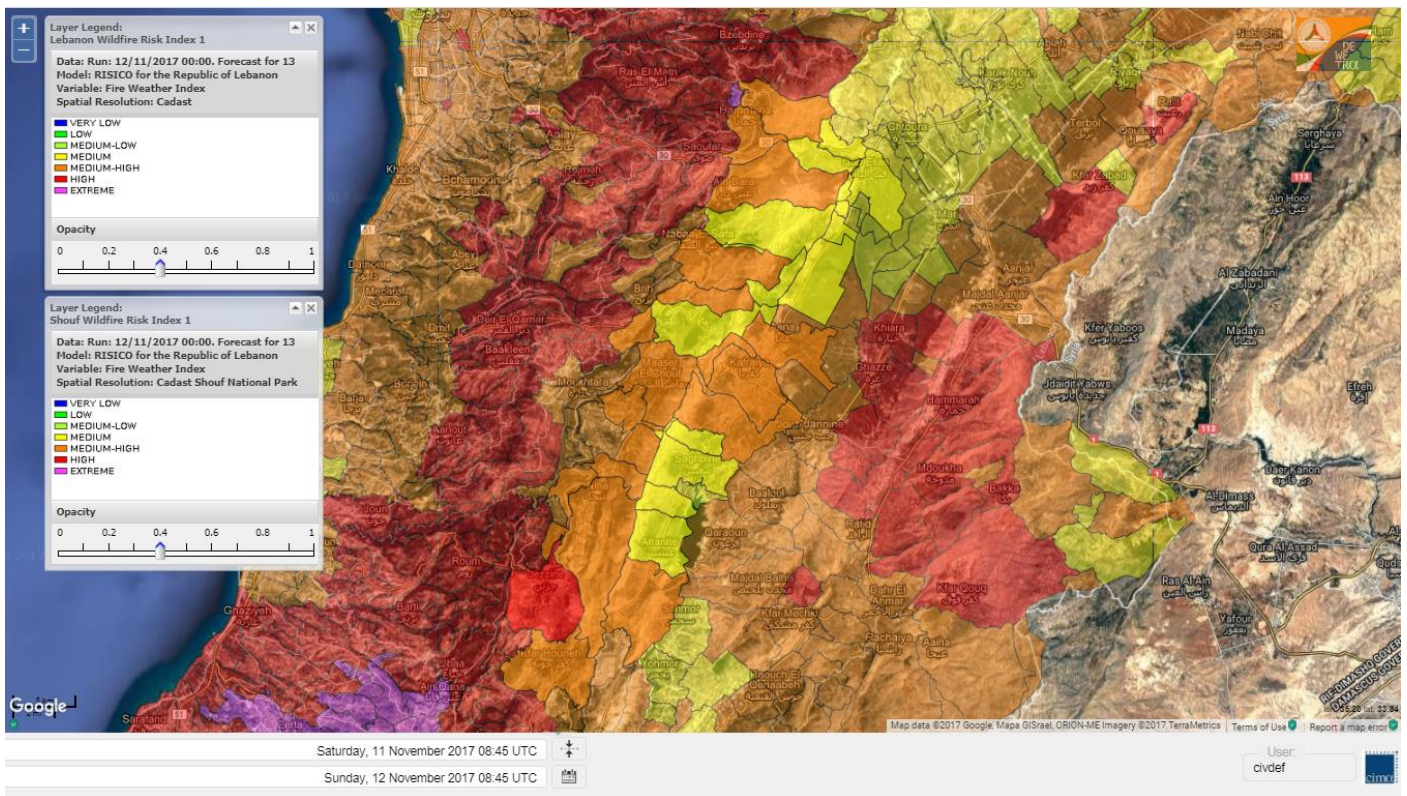

Shouf Biosphere Reserve Forecast for 13 NOV 2017