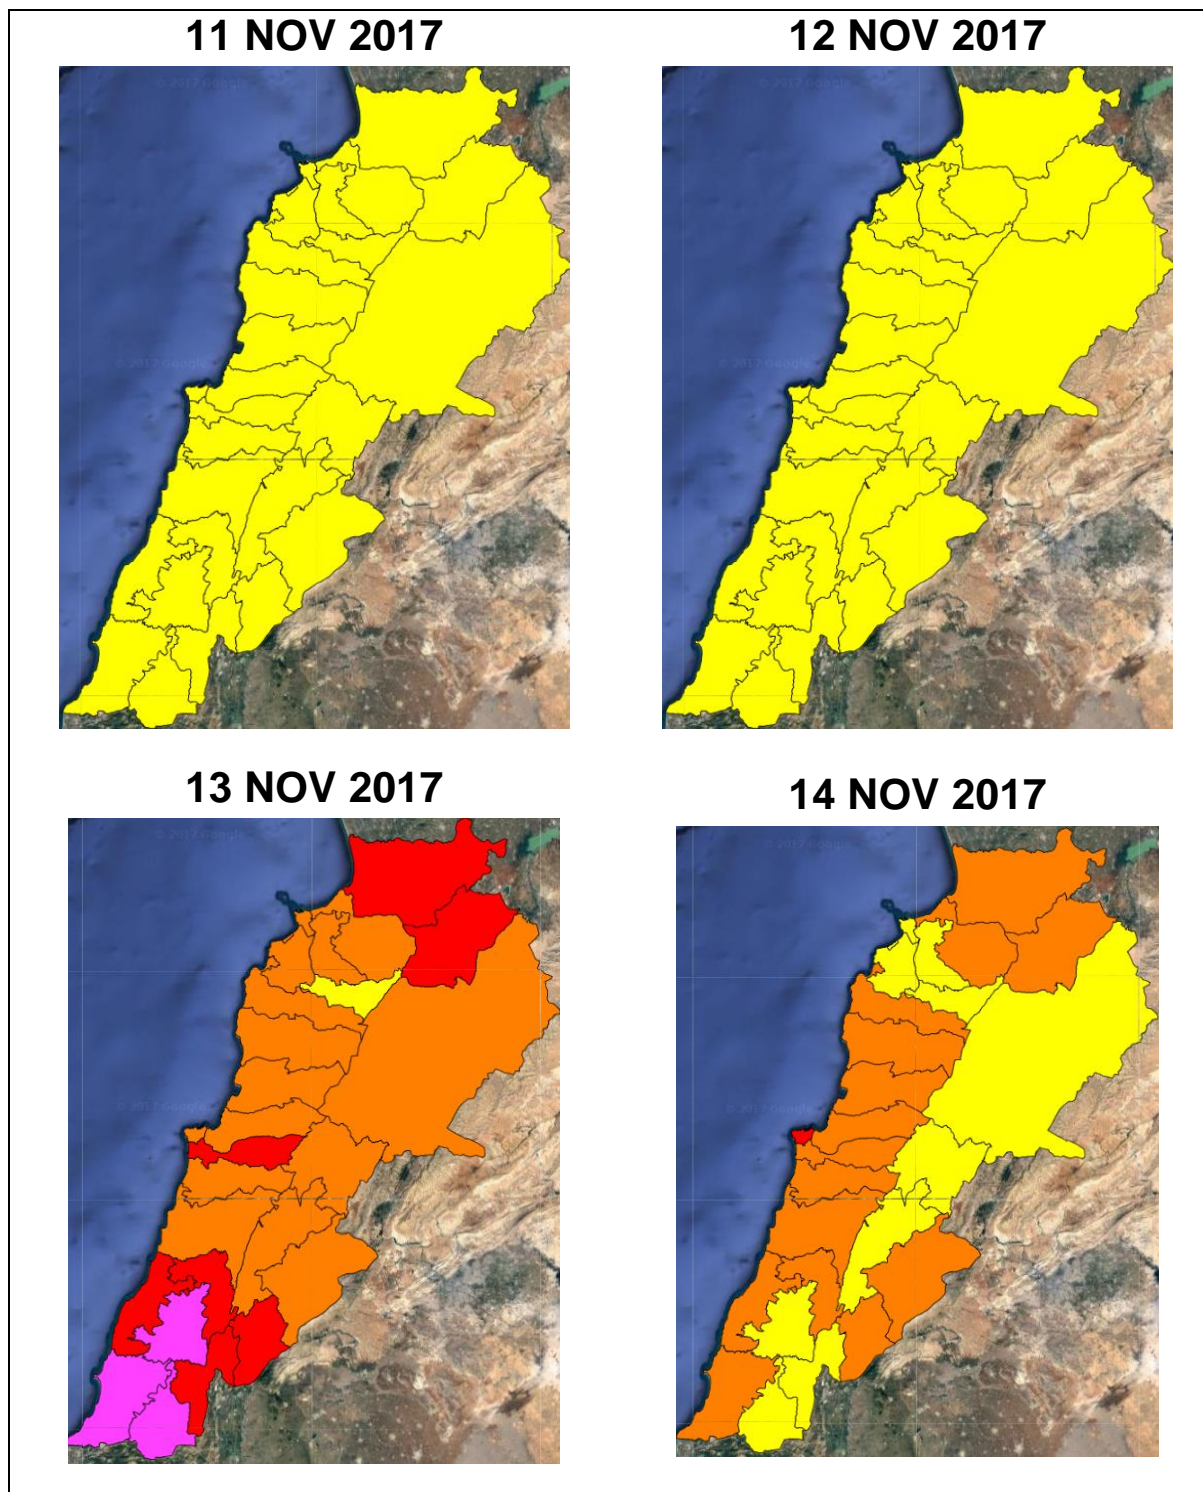

FIRE RISK INDEX

Layer Legend:
Lebanon Wildfire Risk Index 1

Data: Run: 12/11/2017 00:00. Forecast for 12
Model: RISICO for the Republic of Lebanon
Variable: Fire Weather Index
Spatial Resolution: Caza

- VERY LOW
- LOW
- MEDIUM-LOW
- MEDIUM
- MEDIUM-HIGH
- HIGH
- EXTREME