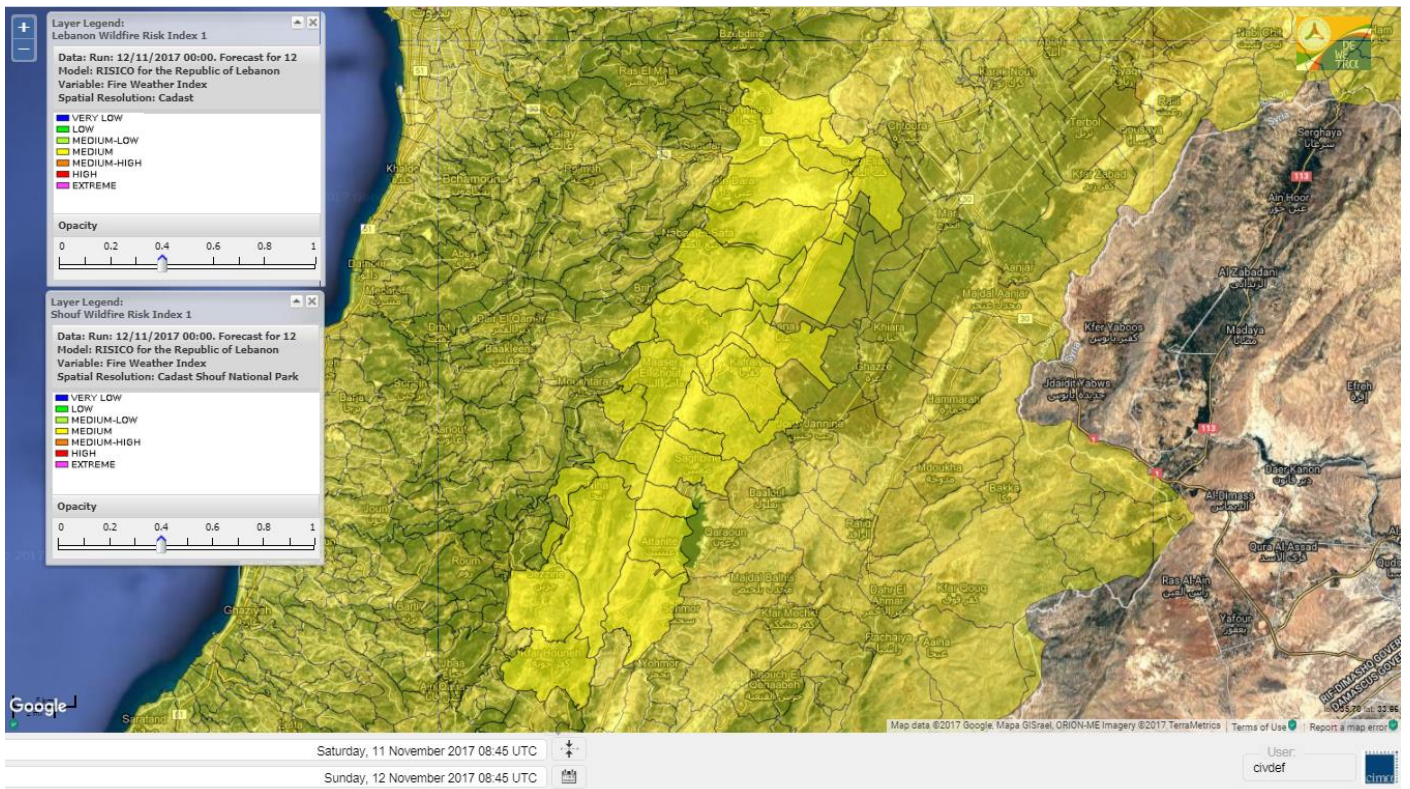

Shouf Biosphere Reserve Forecast for 12 NOV 2017