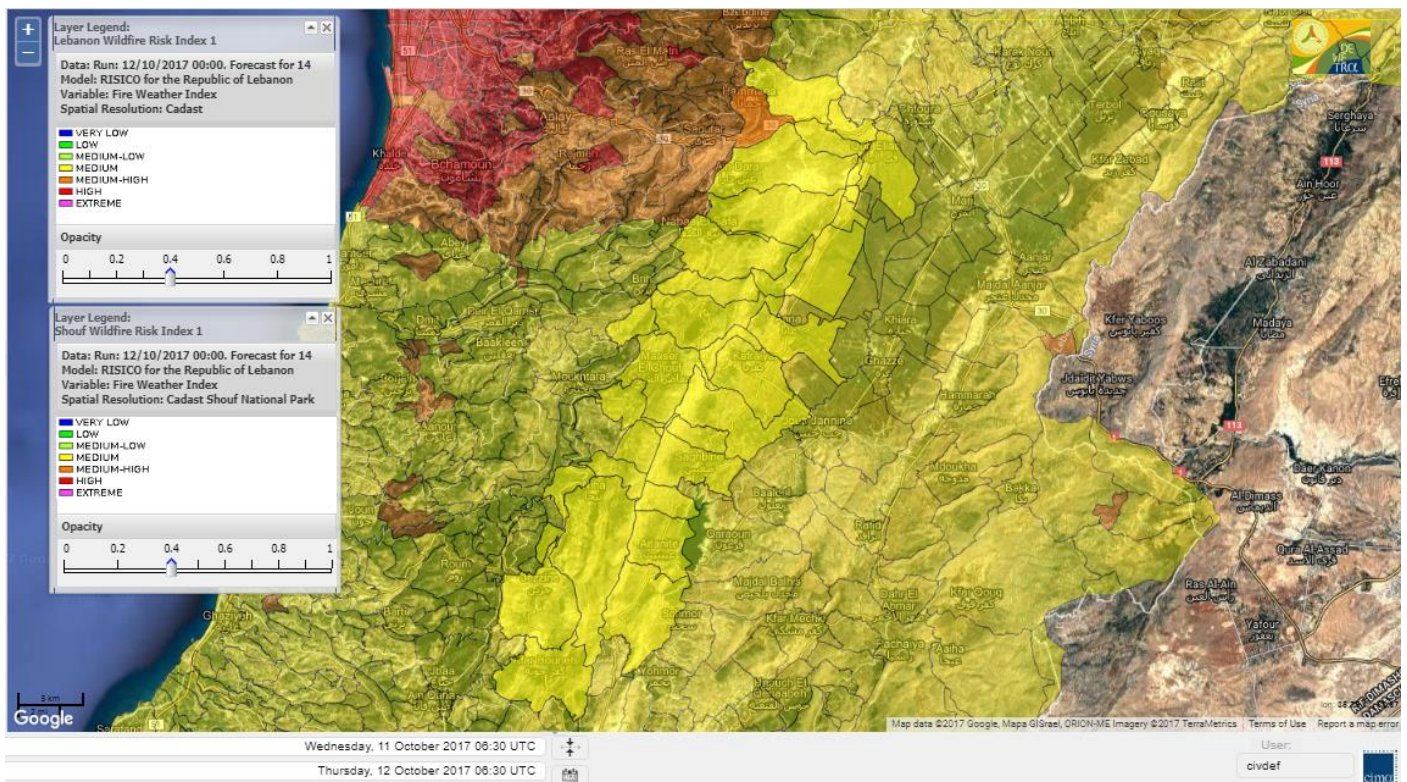

Shouf Biosphere Reserve Forecast for 14 Oct 2017