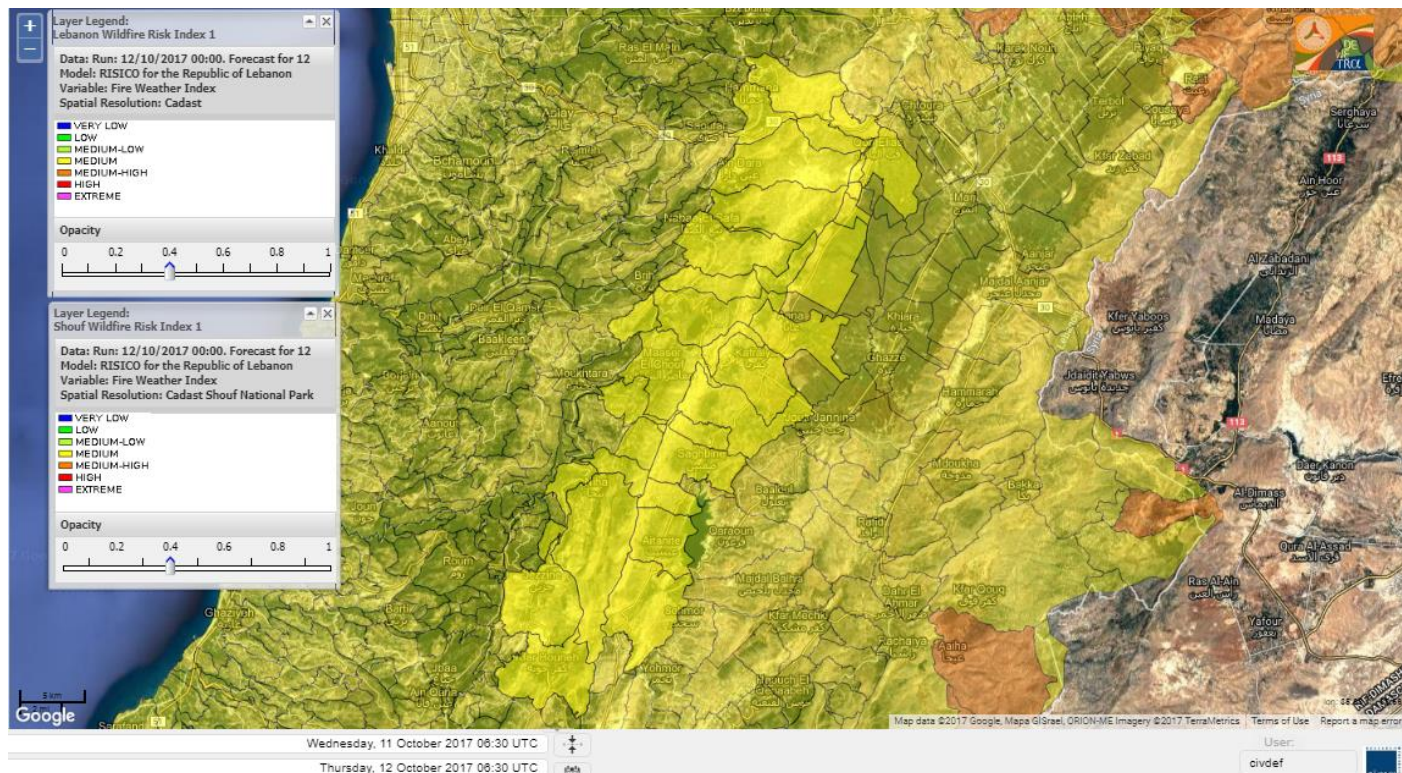

Shouf Biosphere Reserve Forecast for 12 Oct 2017