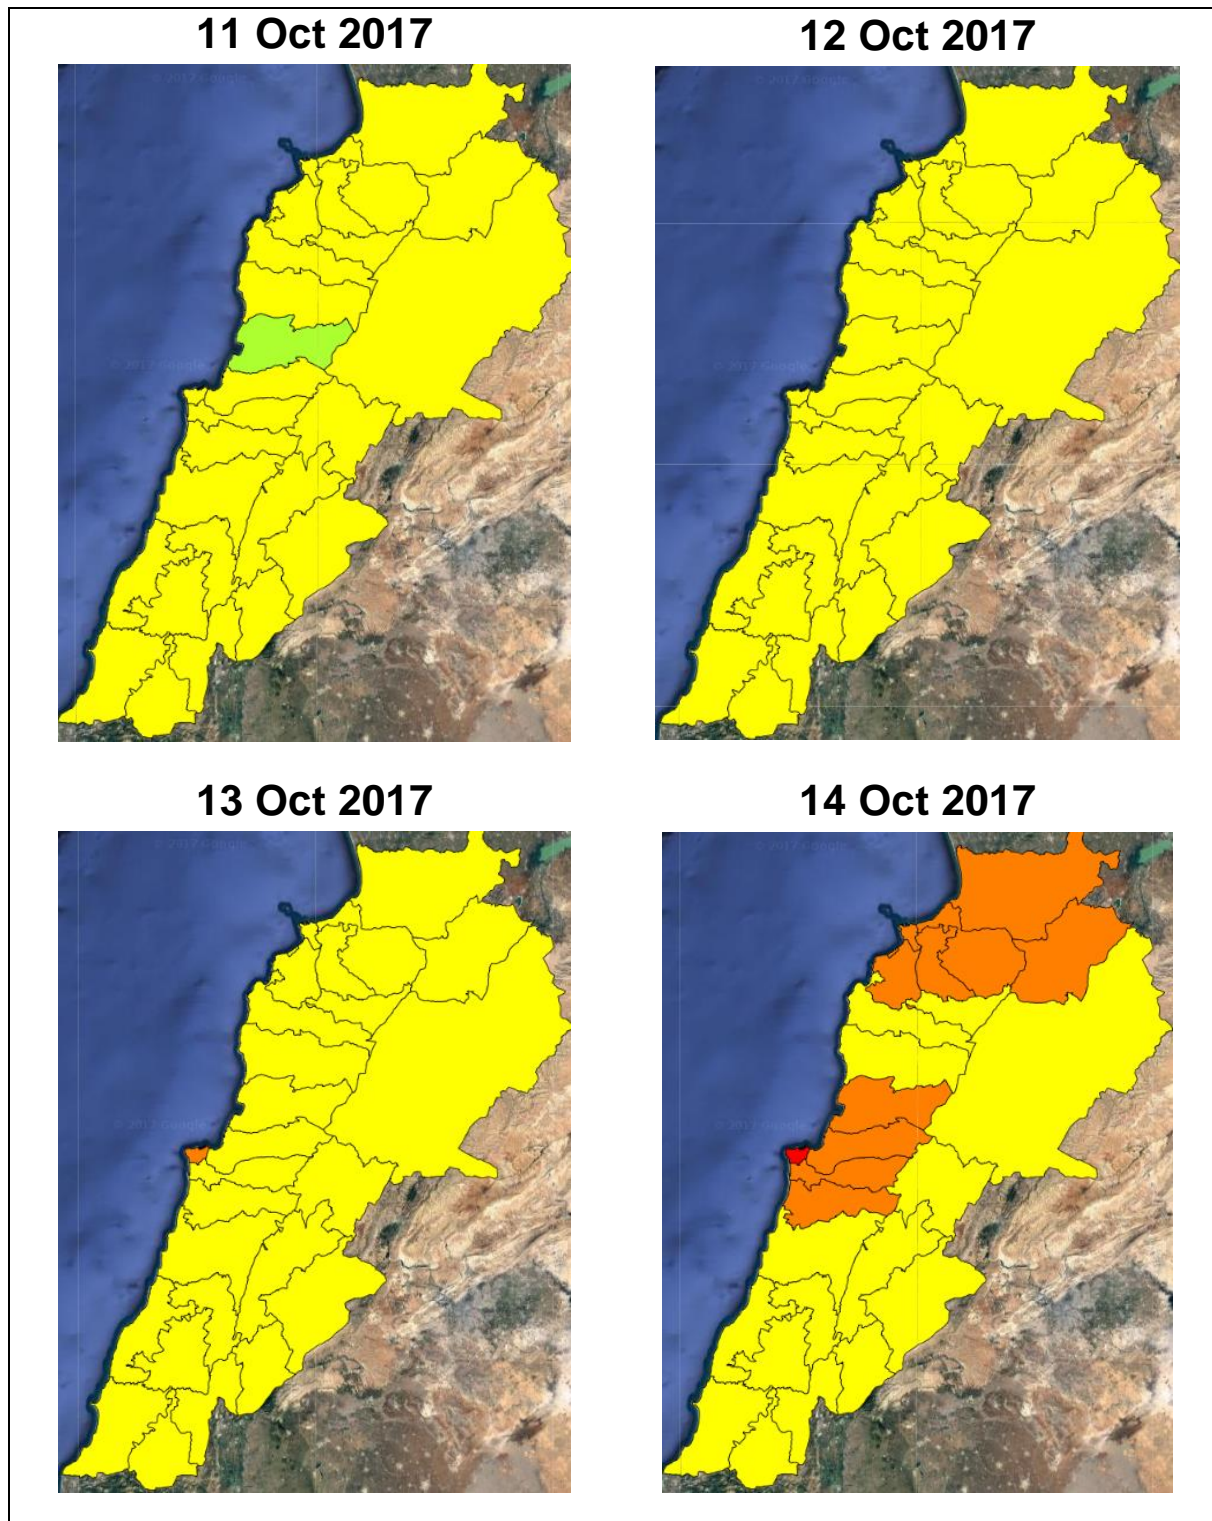

FIRE RISK INDEX

Layer Legend:
Lebanon Wildfire Risk Index 1

Data: Run: 12/10/2017 00:00. Forecast for 12
Model: RISICO for the Republic of Lebanon
Variable: Fire Weather Index
Spatial Resolution: Caza

- VERY LOW
- LOW
- MEDIUM-LOW
- MEDIUM
- MEDIUM-HIGH
- HIGH
- EXTREME