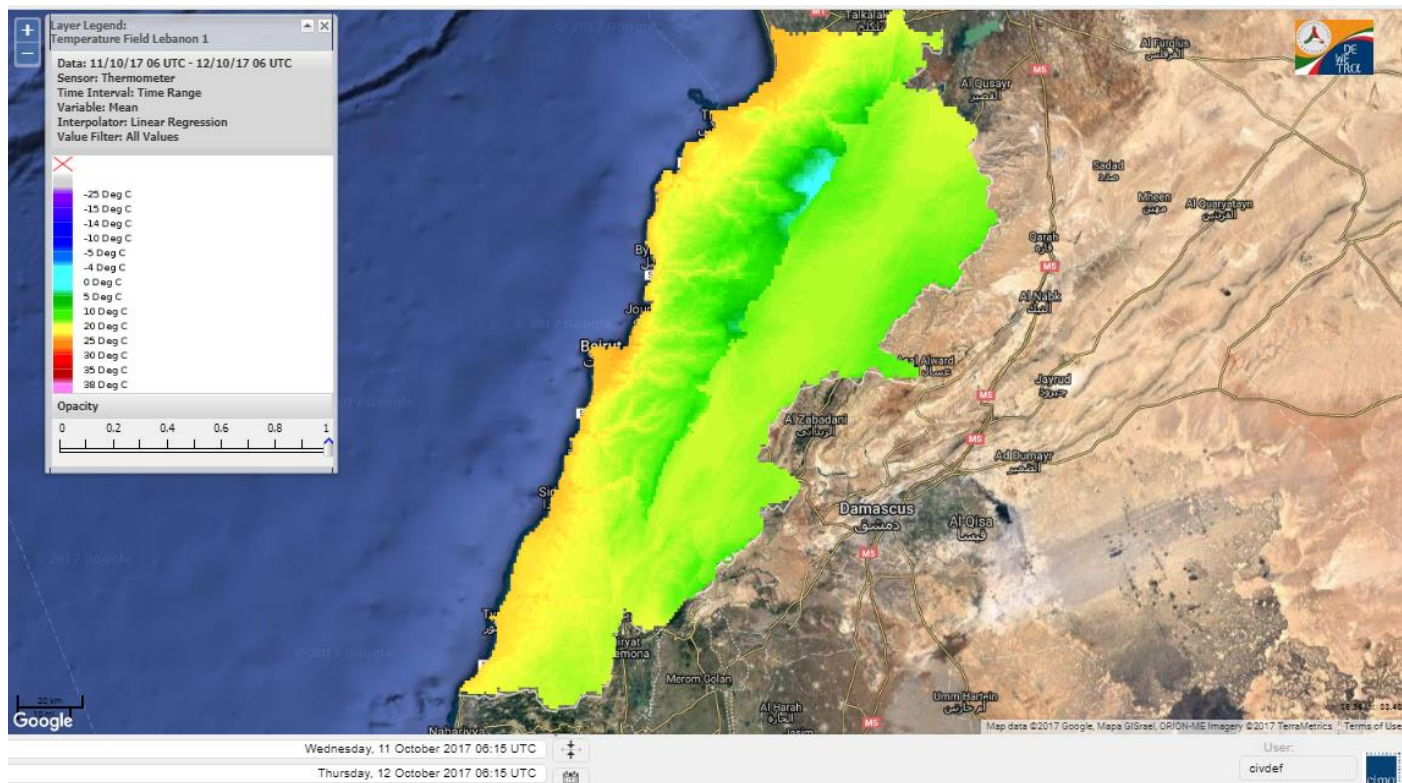

Lebanon temperature for 12 Oct 2017