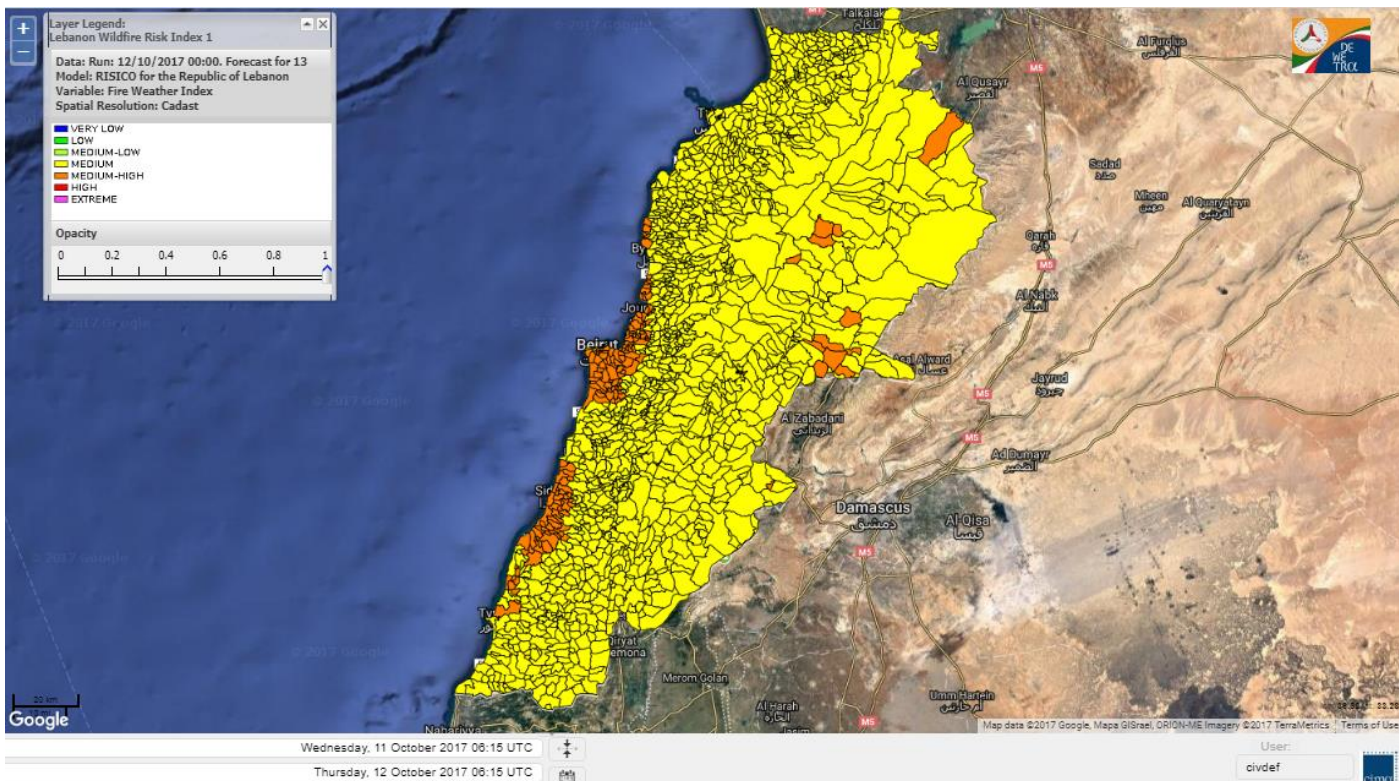

Lebanon for 13 Oct 2017