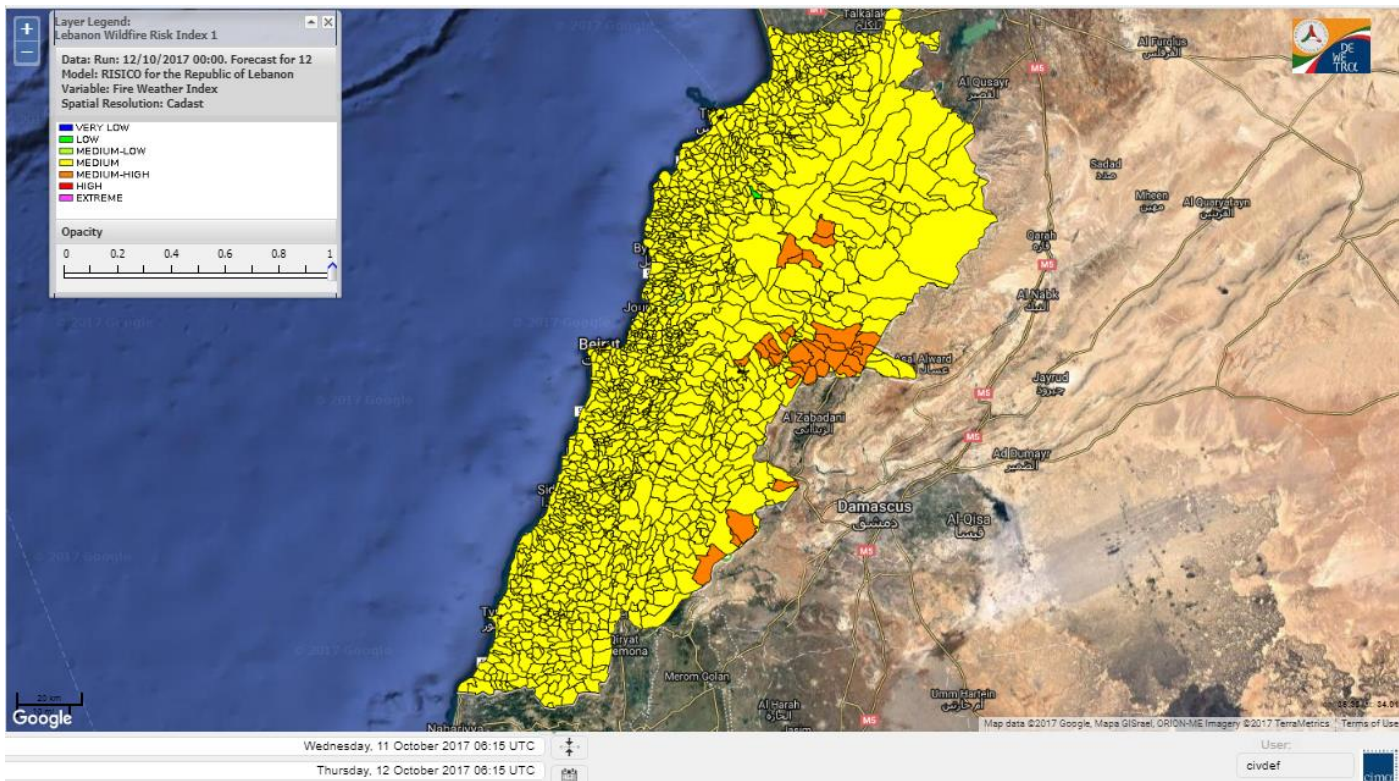

Lebanon for 12 Oct 2017