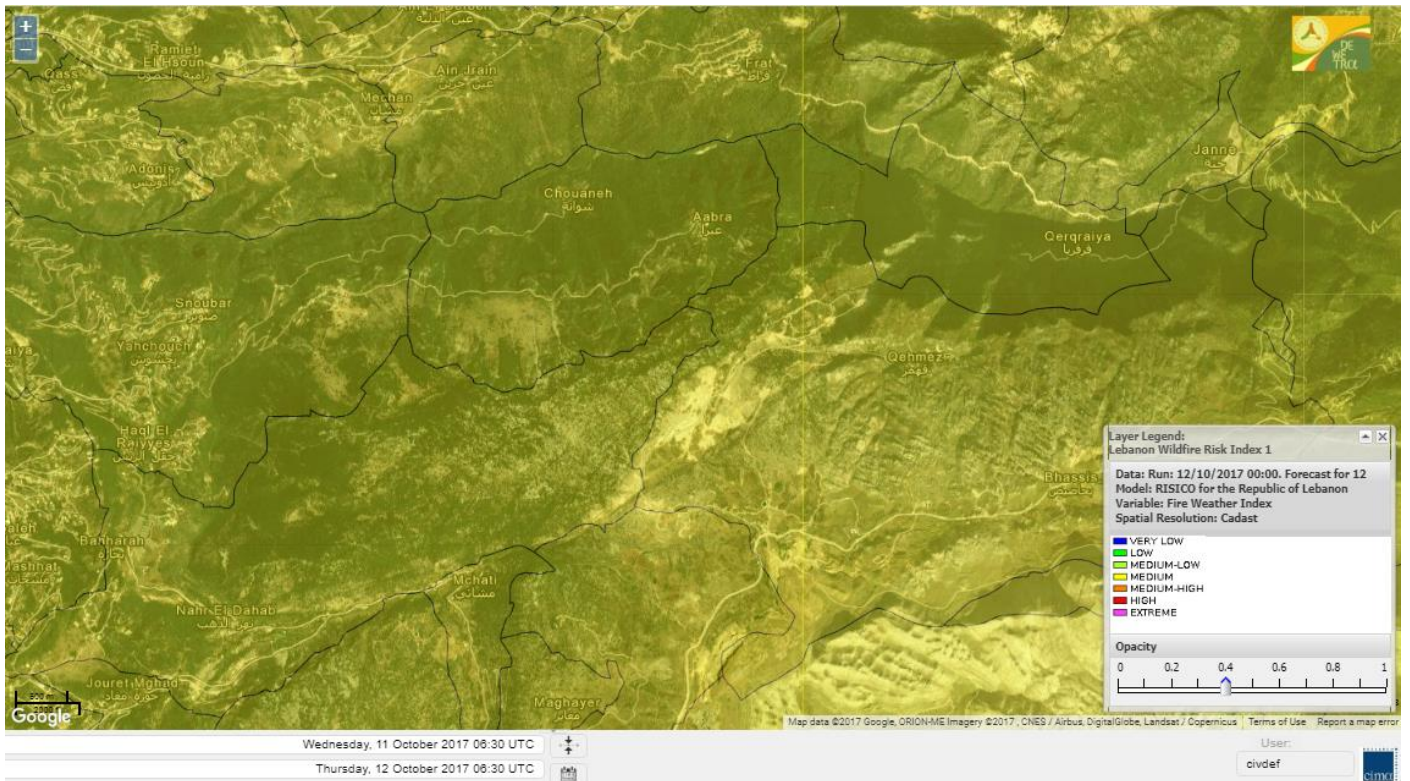

Jabal Moussa Reserve Forecast for 12 Oct 2017