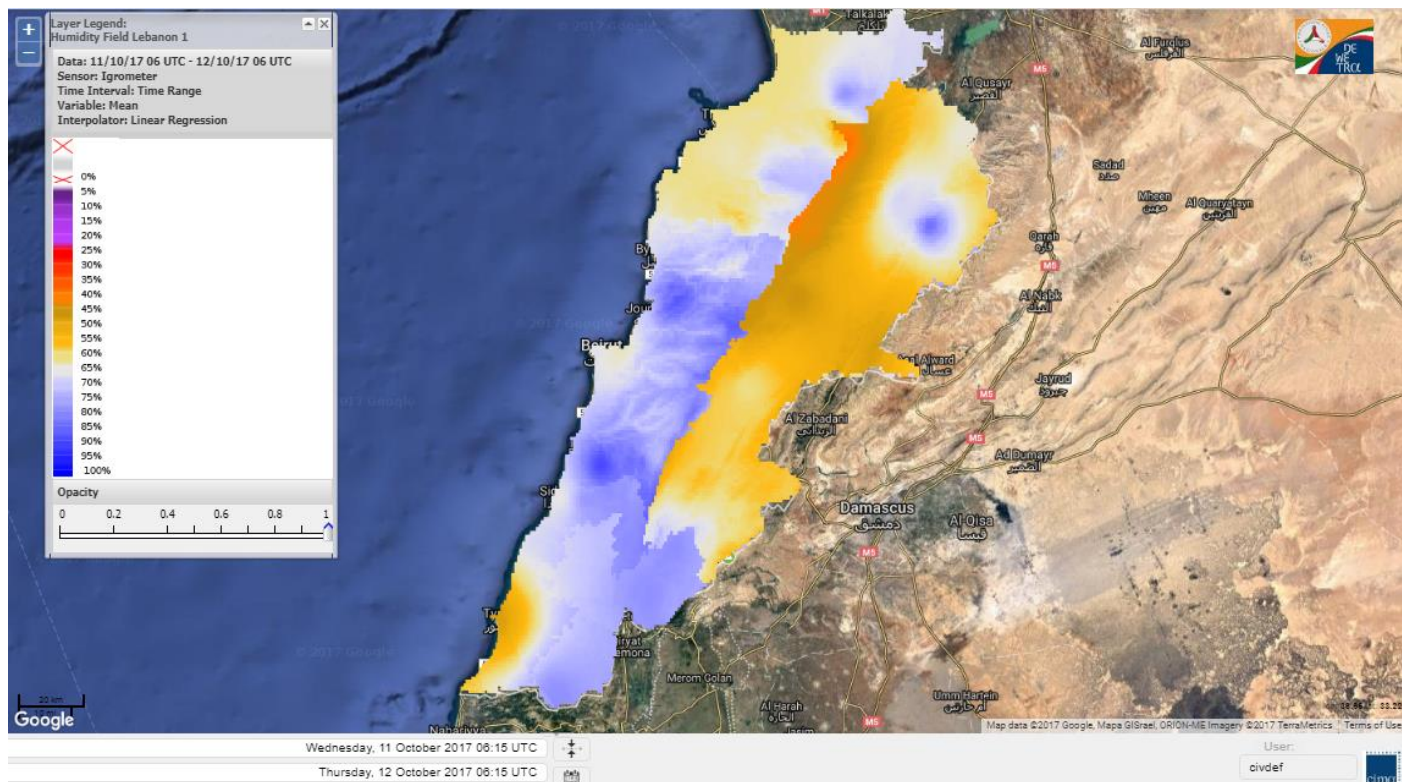

Lebanon humidity for 12 Oct 2017