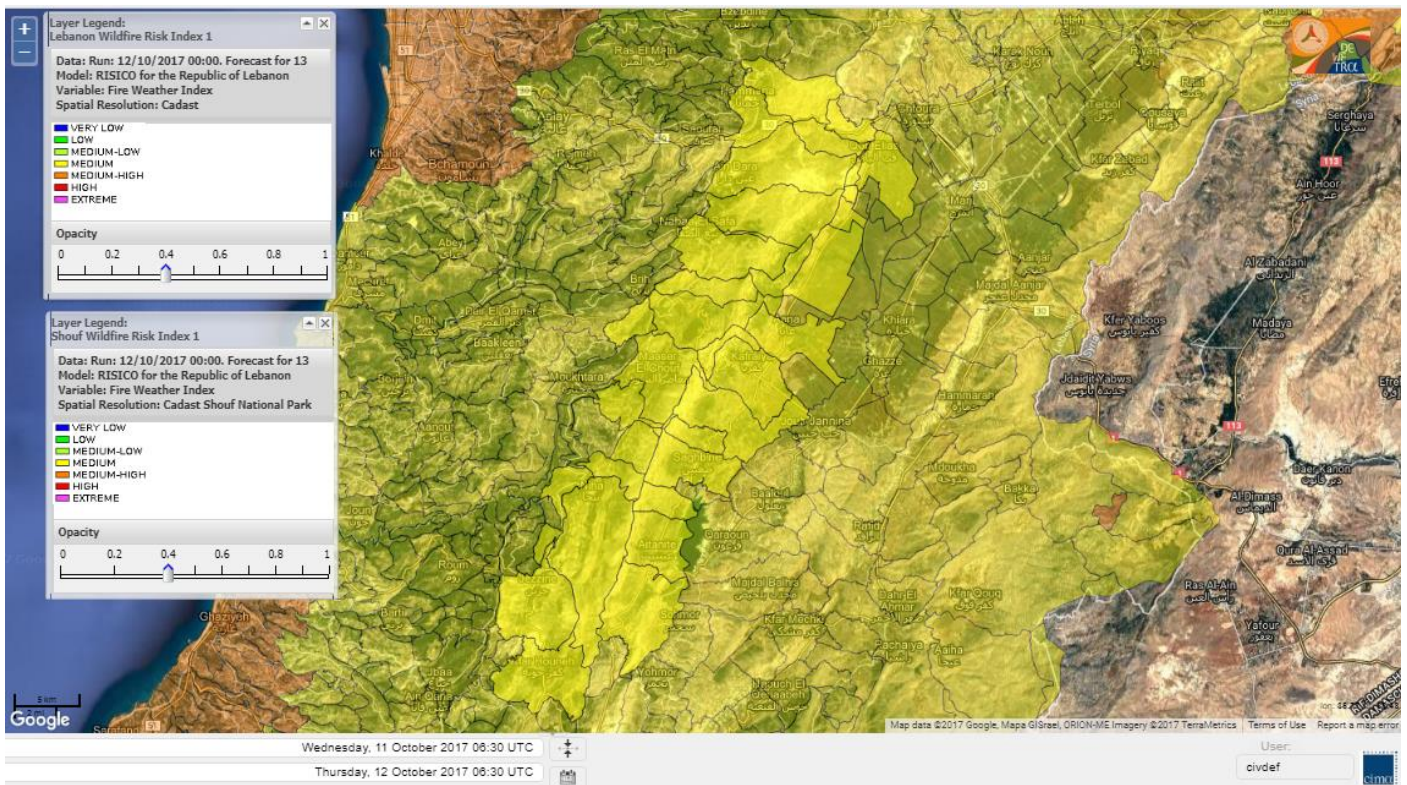

Shouf Biosphere Reserve Forecast for 13 Oct 2017