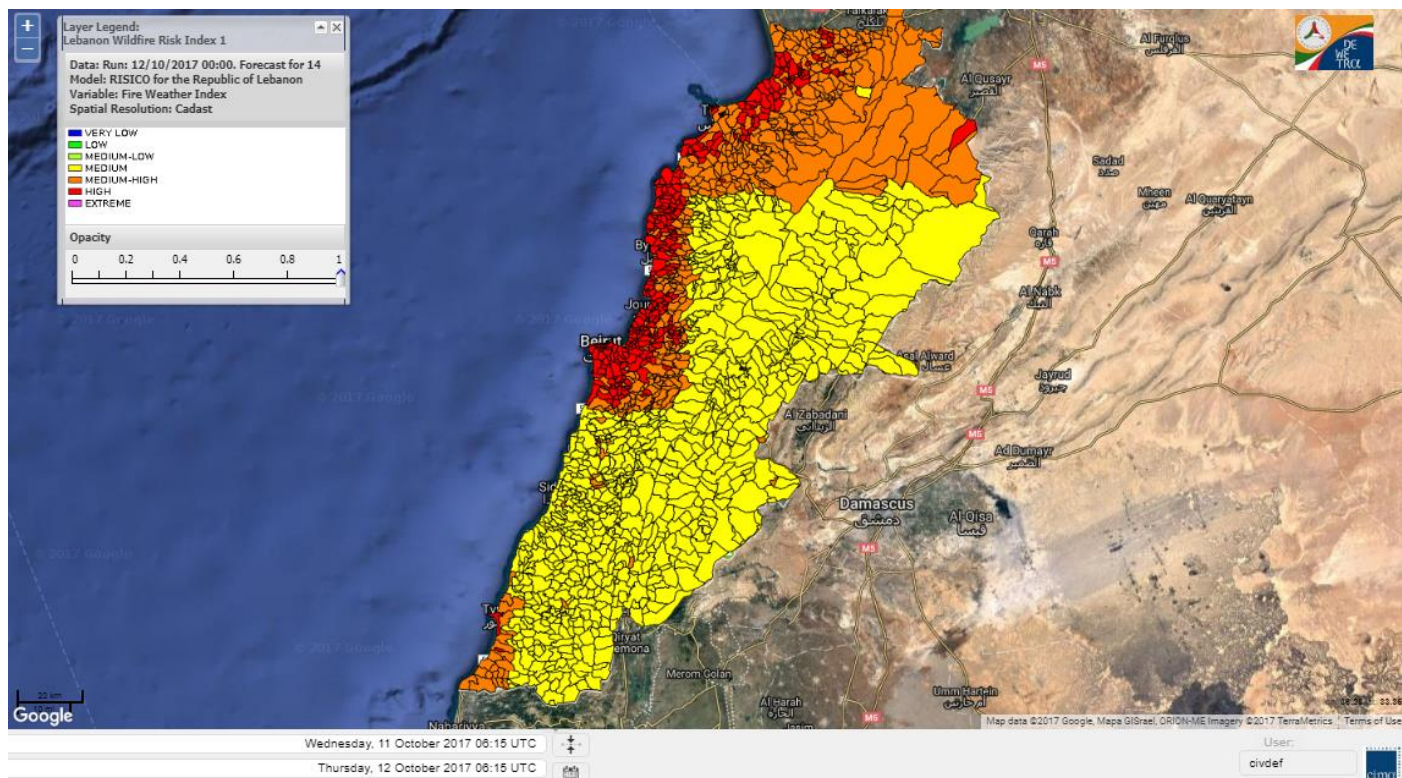

Lebanon for 14 Oct 2017