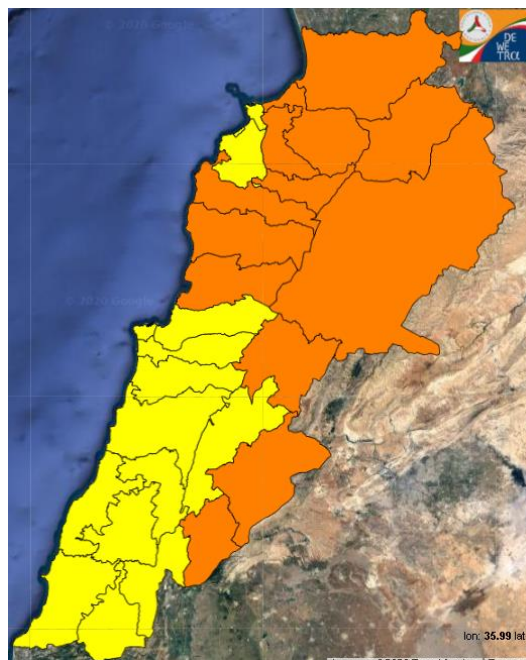

12 September 2020