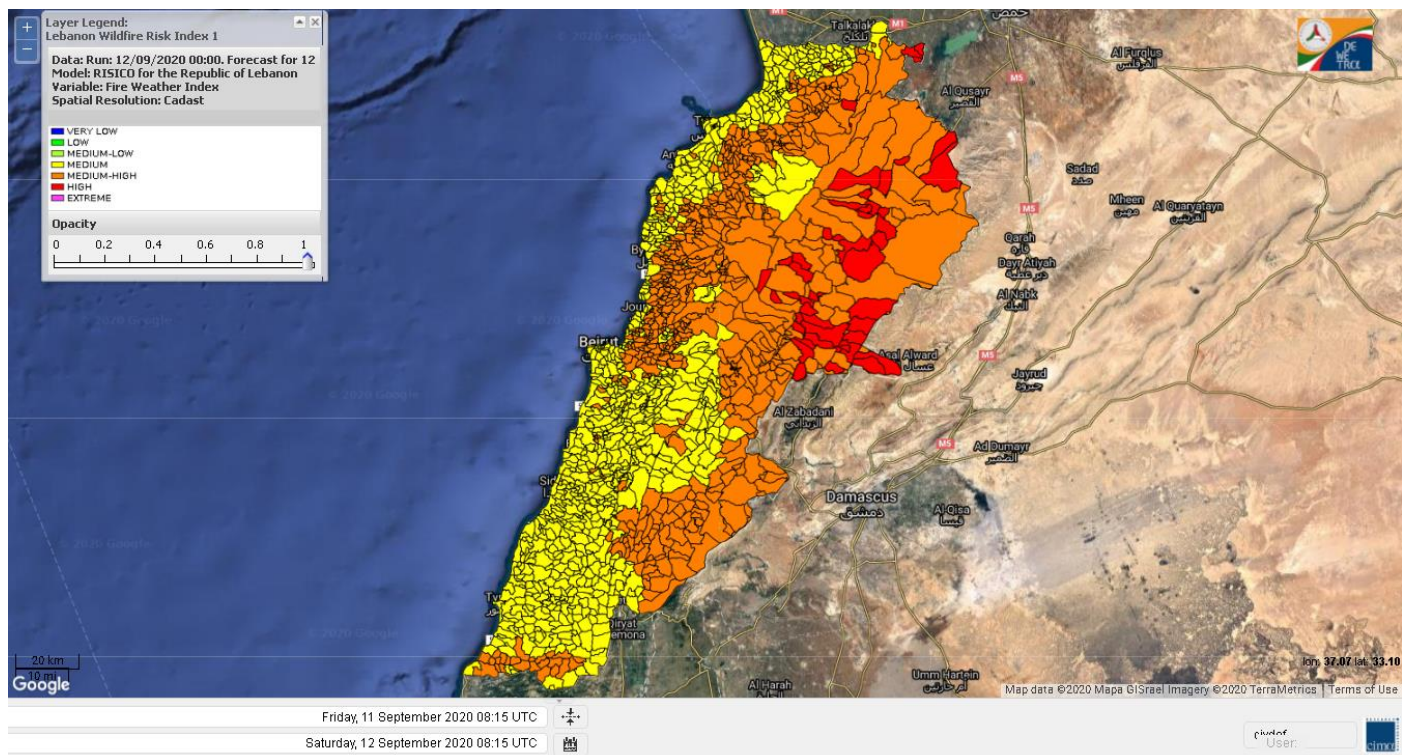

Lebanon for 12 September 2020