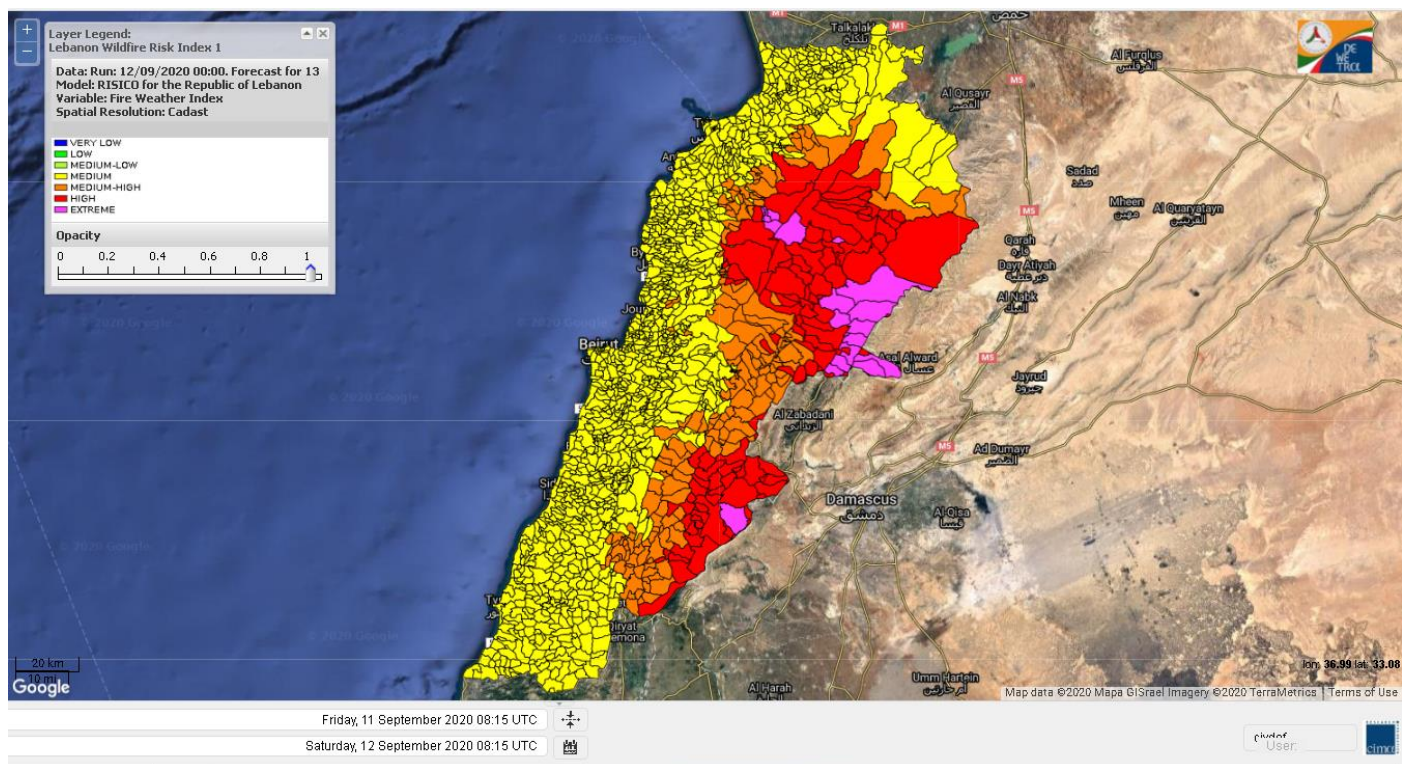

Lebanon for 13 September 2020