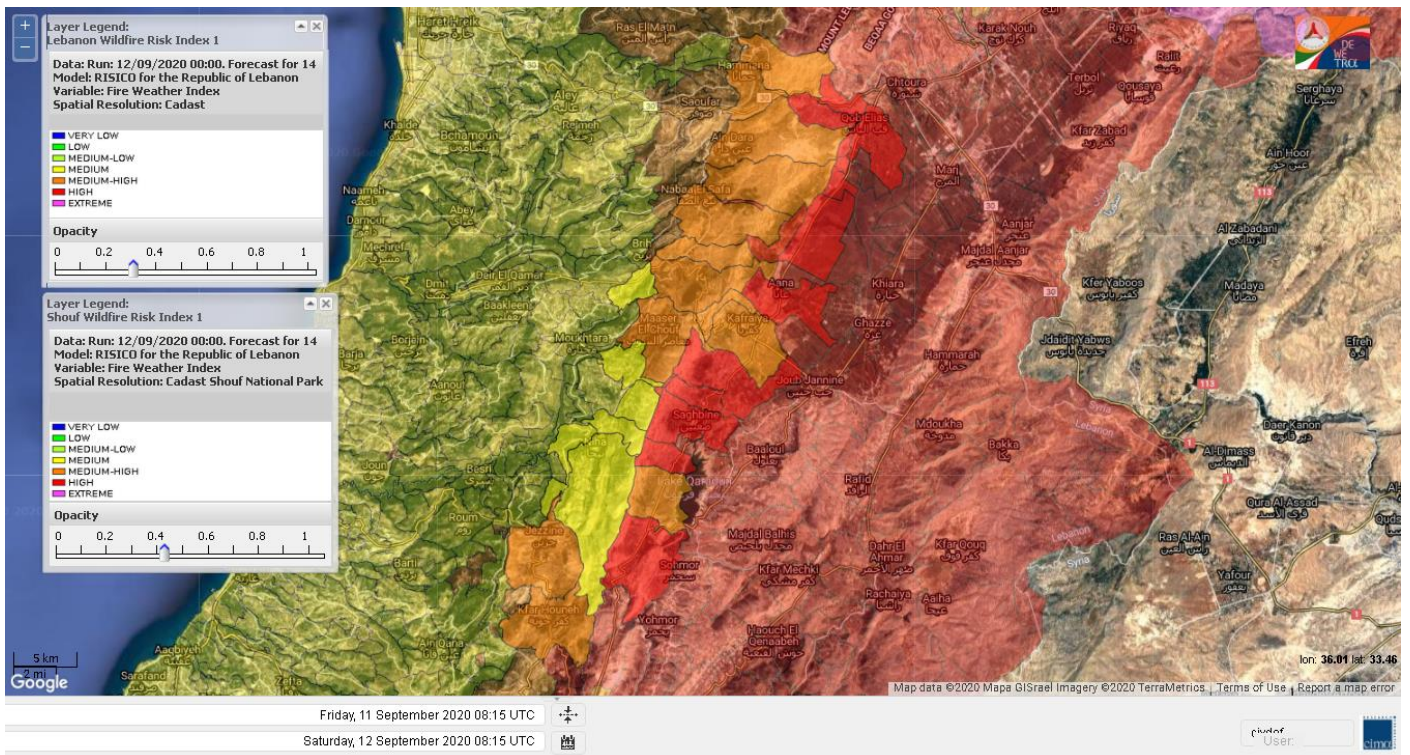

Shouf Biosphere Reserve Forecast for 14 September 2020