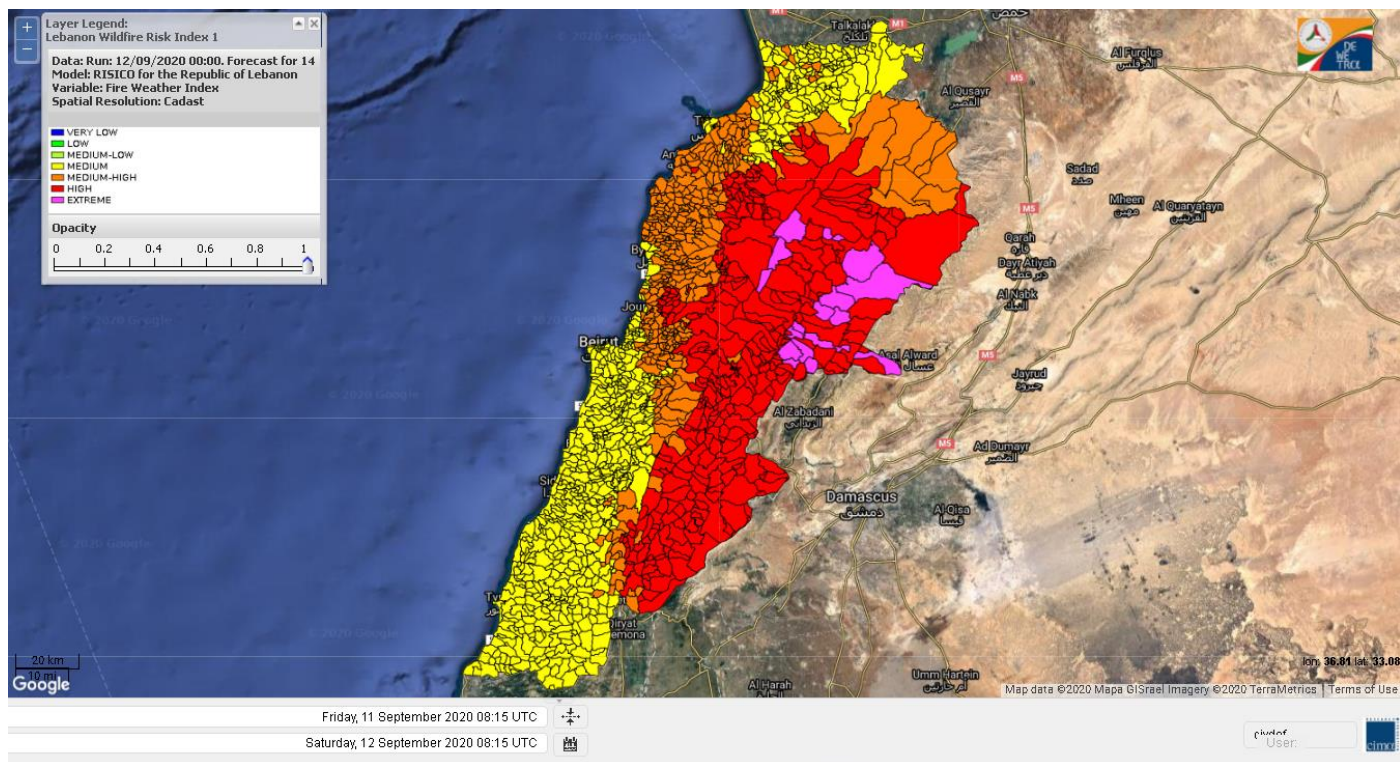

- VERY LOW
- LOW
- MEDIUM-LOW
- MEDIUM
- MEDIUM-HIGH
- HIGH
- EXTREME

Lebanon for 12 September 2020

Lebanon for 13 September 2020

Lebanon for 14 September 2020

Shouf Biosphere Reserve Forecast for 12 September 2020