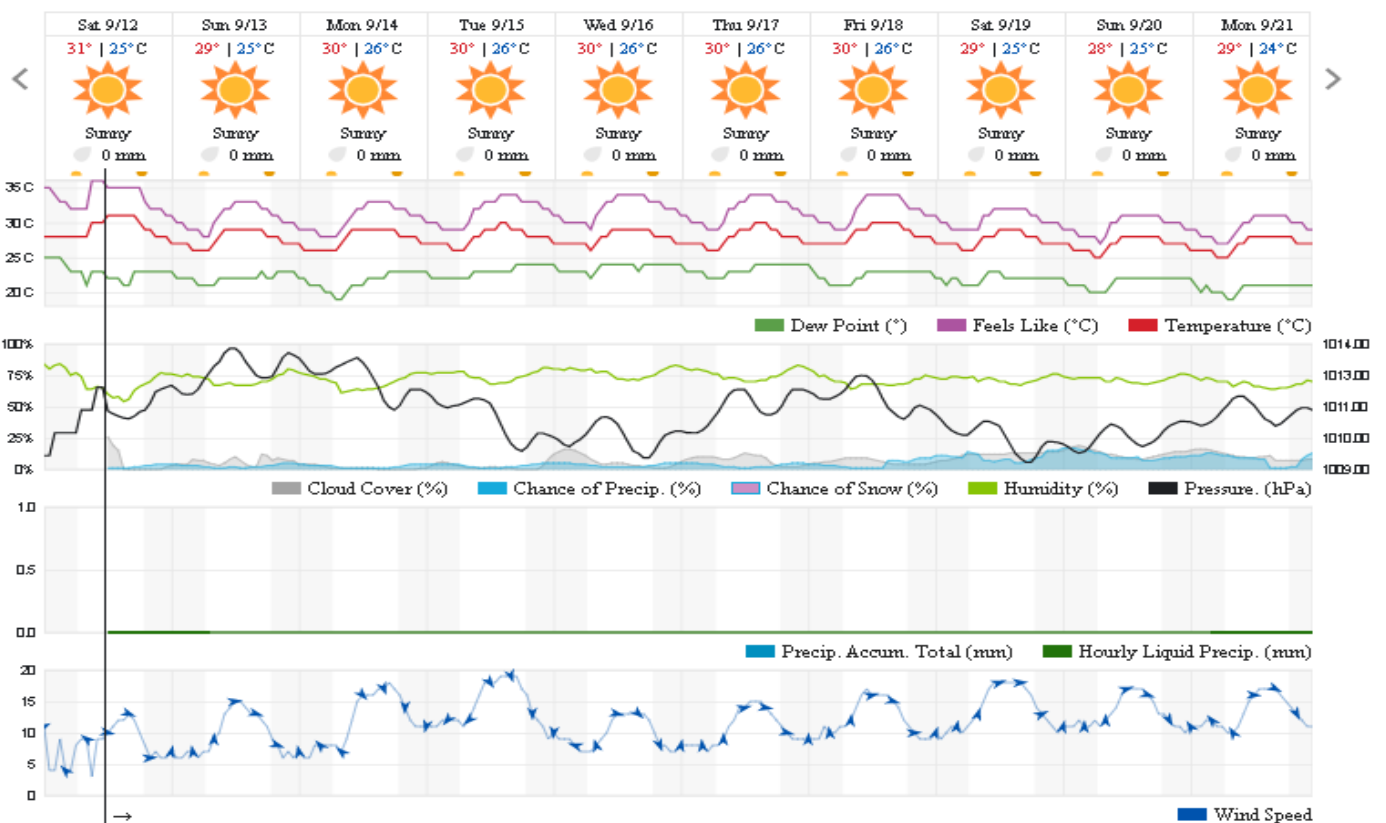

Jabal Moussa Reserve Forecast for 14 September 2020

Beirut, Beirut, Lebanon 10-Day Weather Forecast

31° ACHRAFIEH, RIZK STATION | CHANGE

TODAY HOURLY **10-DAY** CALENDAR HISTORY WUNDERMAP

Customize

Nord

Koura