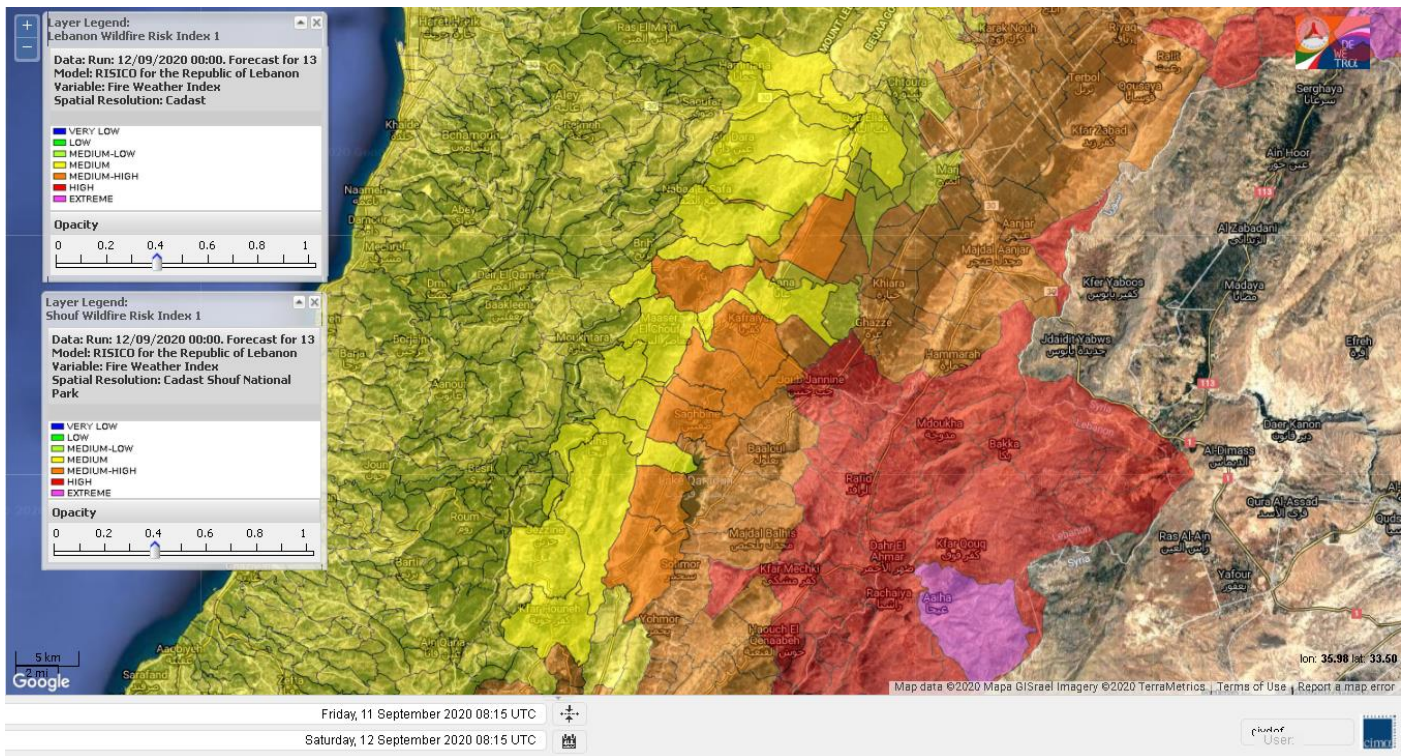

Shouf Biosphere Reserve Forecast for 13 September 2020