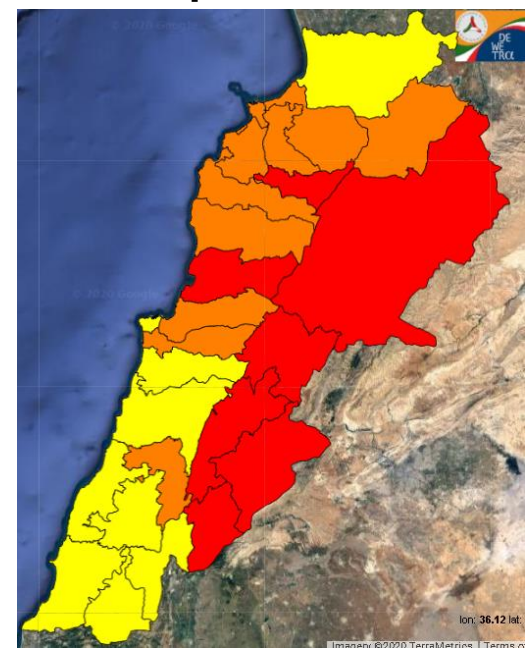

Beirut, 12 September 2020

FIRE RISK INDEX

11 September 2020

12 September 2020

13 September 2020

14 September 2020

Layer Legend:
Lebanon Wildfire Risk Index 1

Data: Run: 12/09/2020 00:00. Forecast for 12
Model: RISICO for the Republic of Lebanon
Variable: Fire Weather Index
Spatial Resolution: Caza