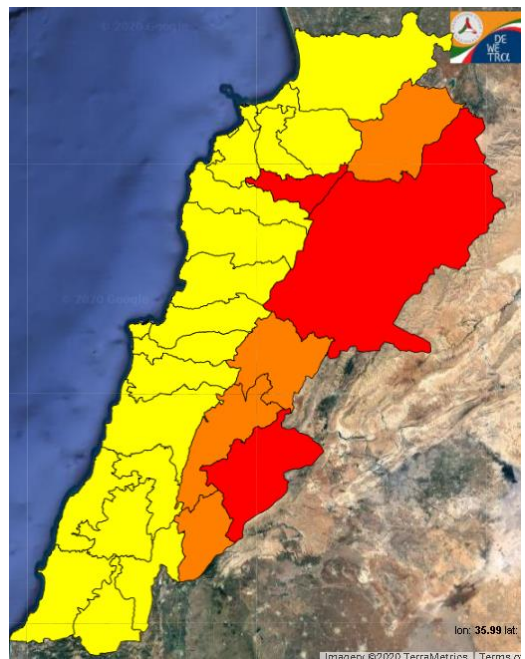

Beirut, 12 September 2020

FIRE RISK INDEX

11 September 2020

12 September 2020

13 September 2020

14 September 2020

Layer Legend:
Lebanon Wildfire Risk Index 1

Data: Run: 12/09/2020 00:00. Forecast for 12
Model: RISICO for the Republic of Lebanon
Variable: Fire Weather Index
Spatial Resolution: Caza