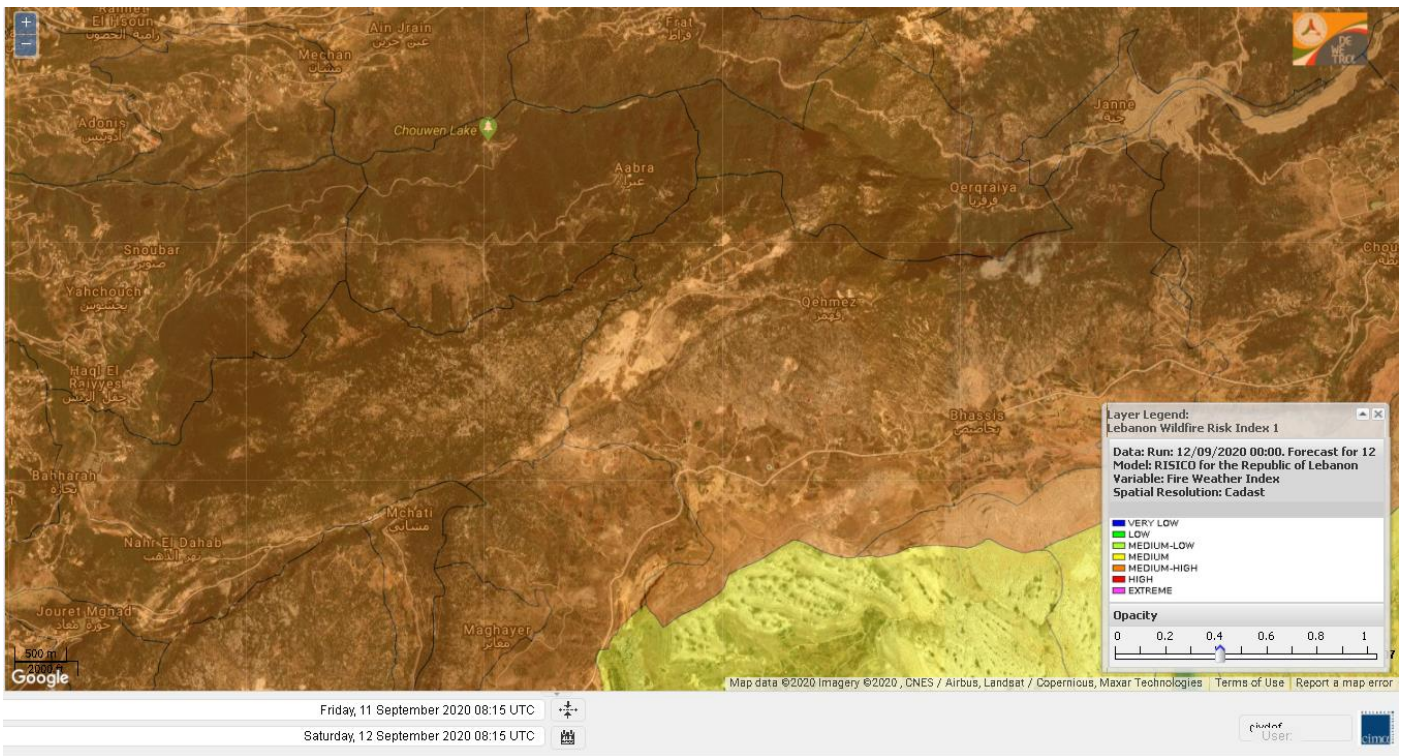

Jabal Moussa Reserve Forecast for 12 September 2020