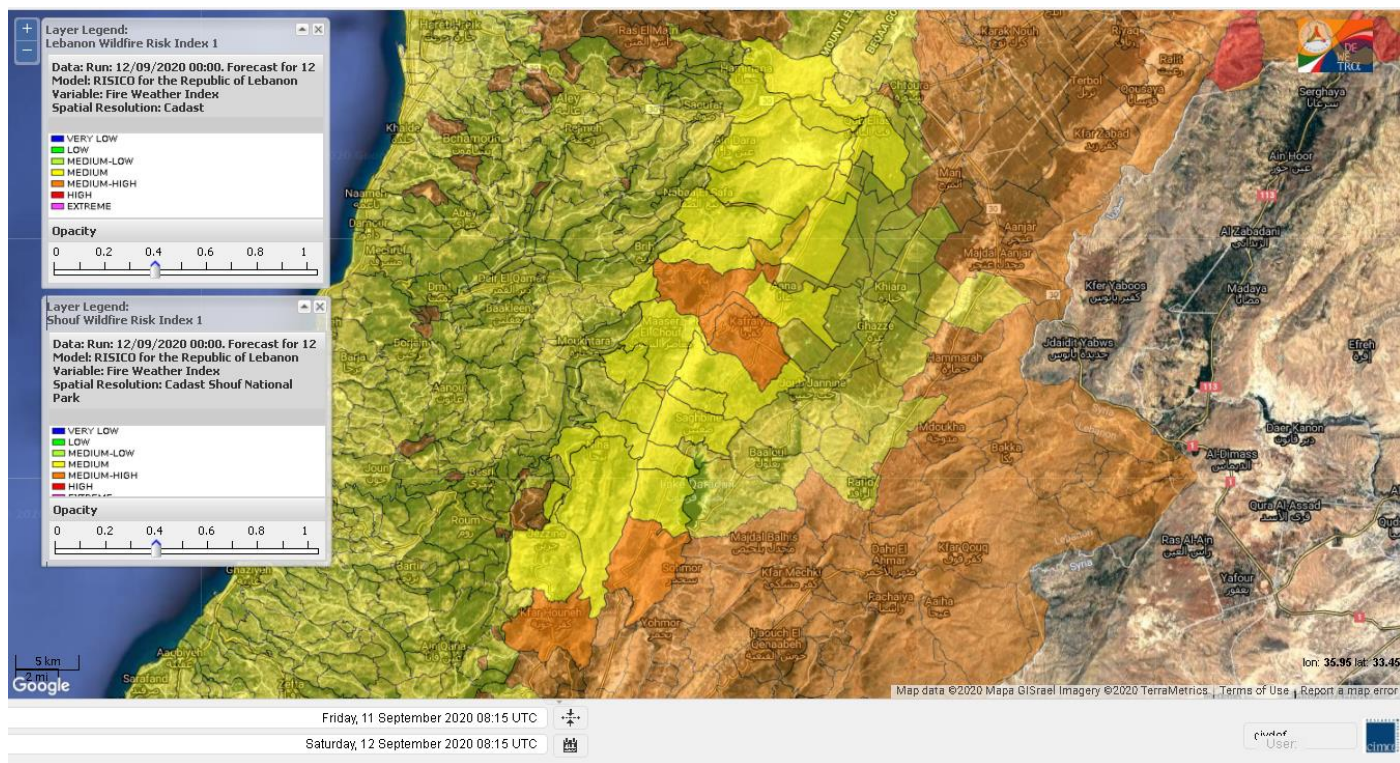

- VERY LOW
- LOW
- MEDIUM-LOW
- MEDIUM
- MEDIUM-HIGH
- HIGH
- EXTREME

Lebanon for 12 September 2020

Lebanon for 13 September 2020

Lebanon for 14 September 2020

Shouf Biosphere Reserve Forecast for 12 September 2020