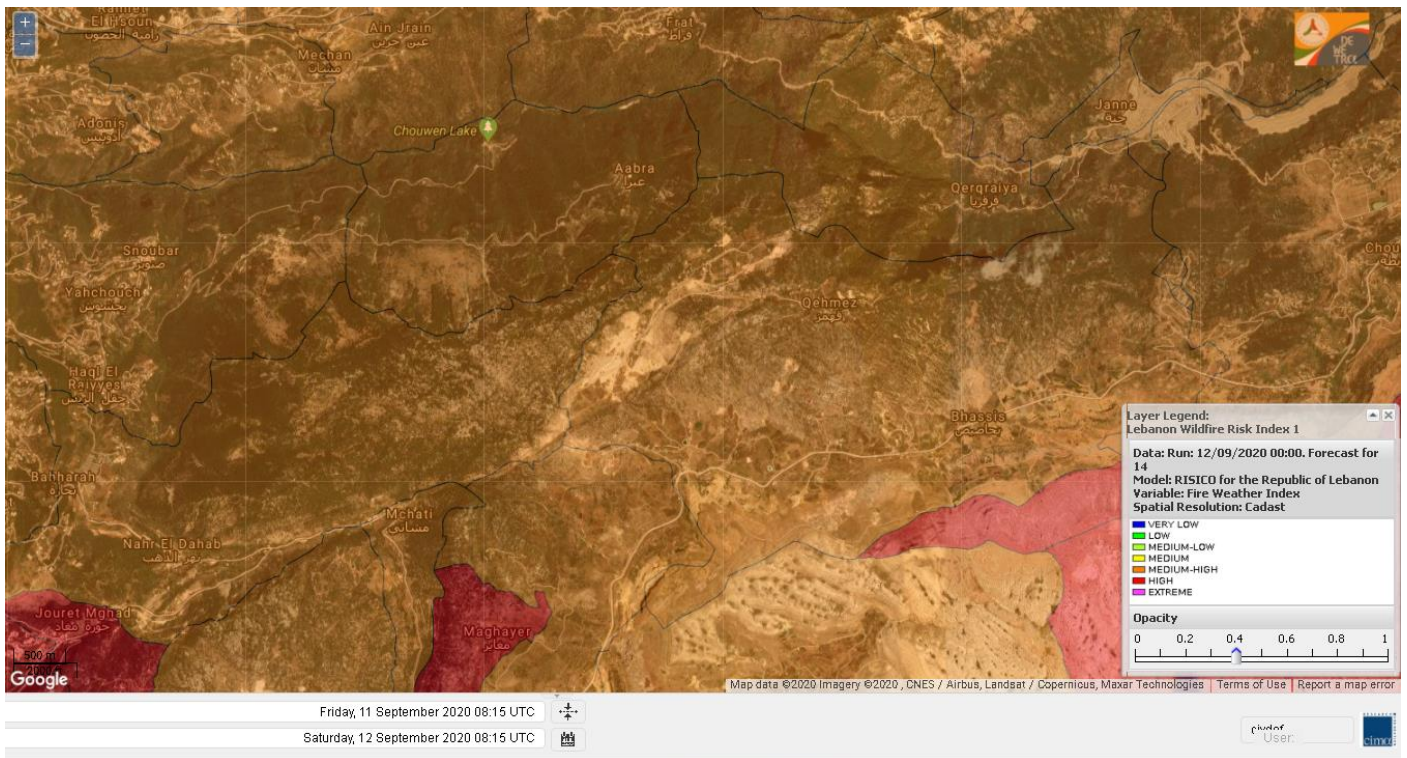

Jabal Moussa Reserve Forecast for 14 September 2020

Beirut, Beirut, Lebanon 10-Day Weather Forecast

31° ACHRAFIEH, RIZK STATION | CHANGE

TODAY HOURLY **10-DAY** CALENDAR HISTORY WUNDERMAP

Customize

Nord

Koura