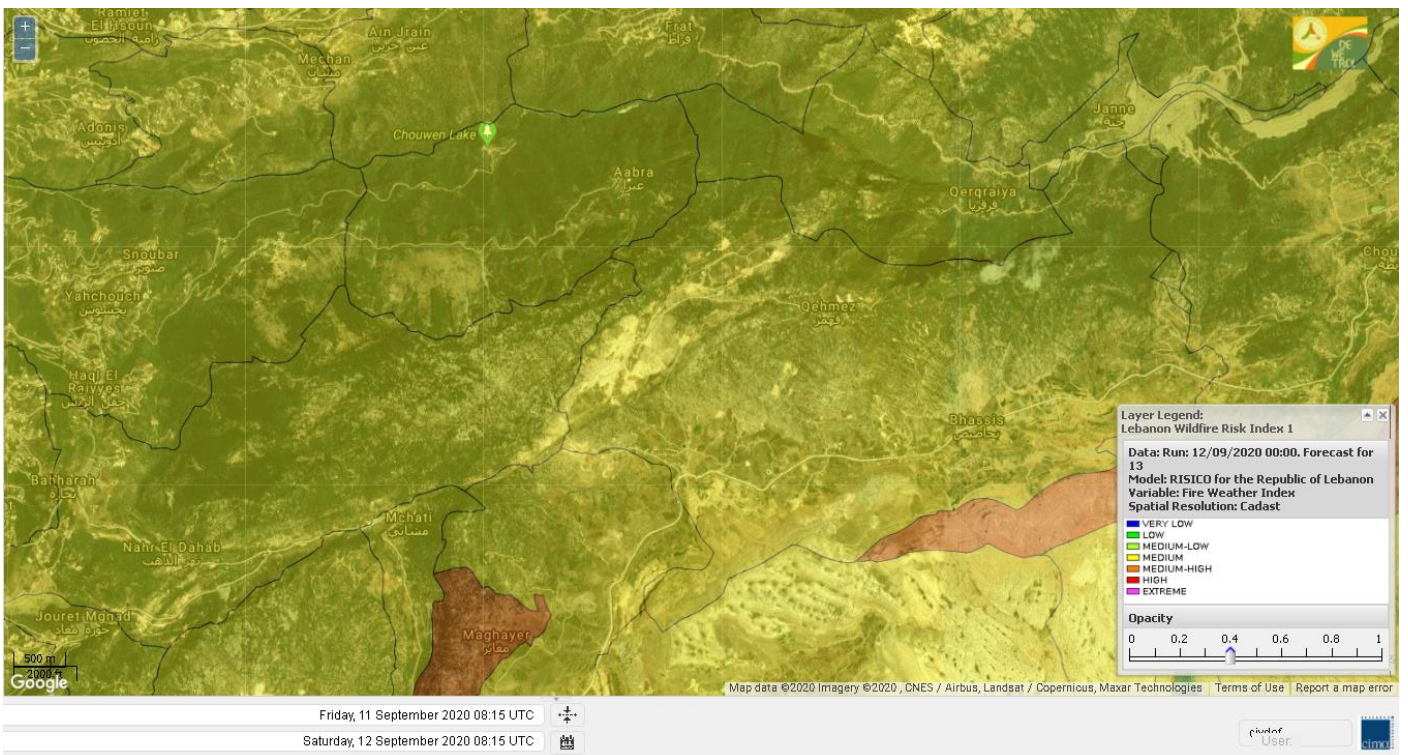

Shouf Biosphere Reserve Forecast for 13 September 2020

Shouf Biosphere Reserve Forecast for 14 September 2020

Jabal Moussa Reserve Forecast for 12 September 2020

Jabal Moussa Reserve Forecast for 13 September 2020