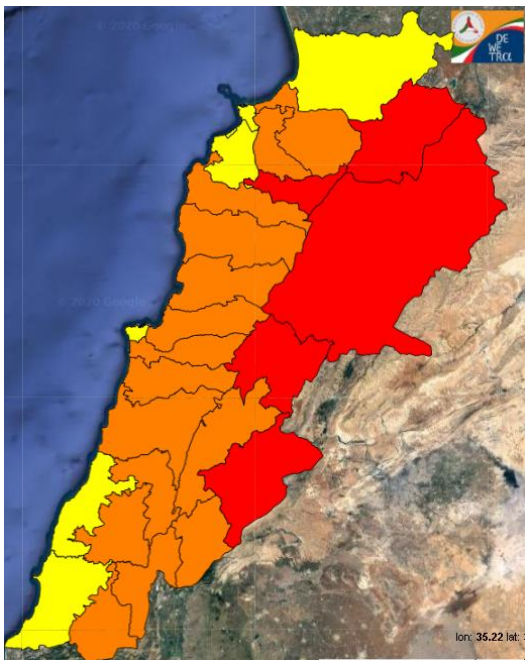

FIRE RISK INDEX

11 September 2020