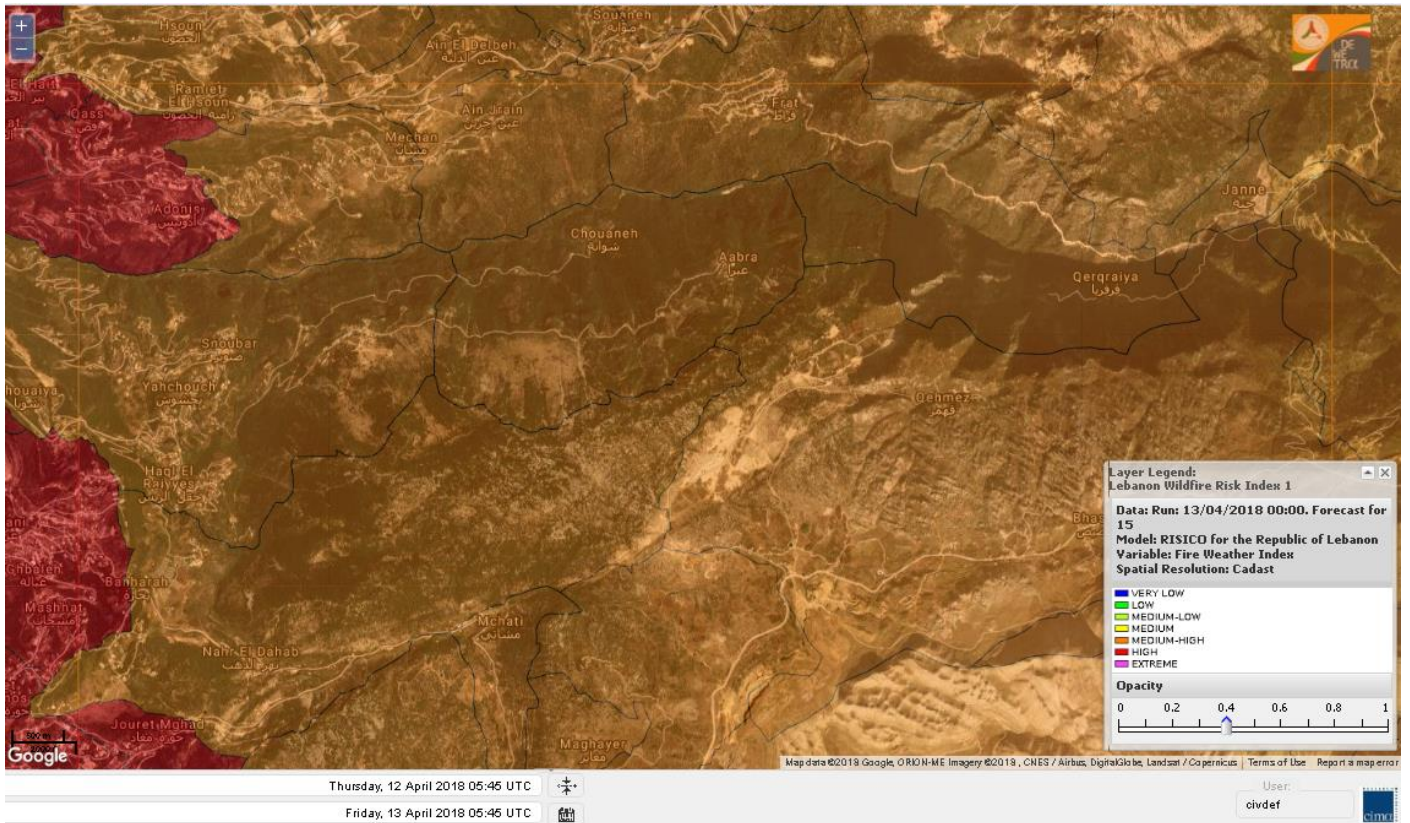

Jabal Moussa Reserve Forecast for 15 April 2018