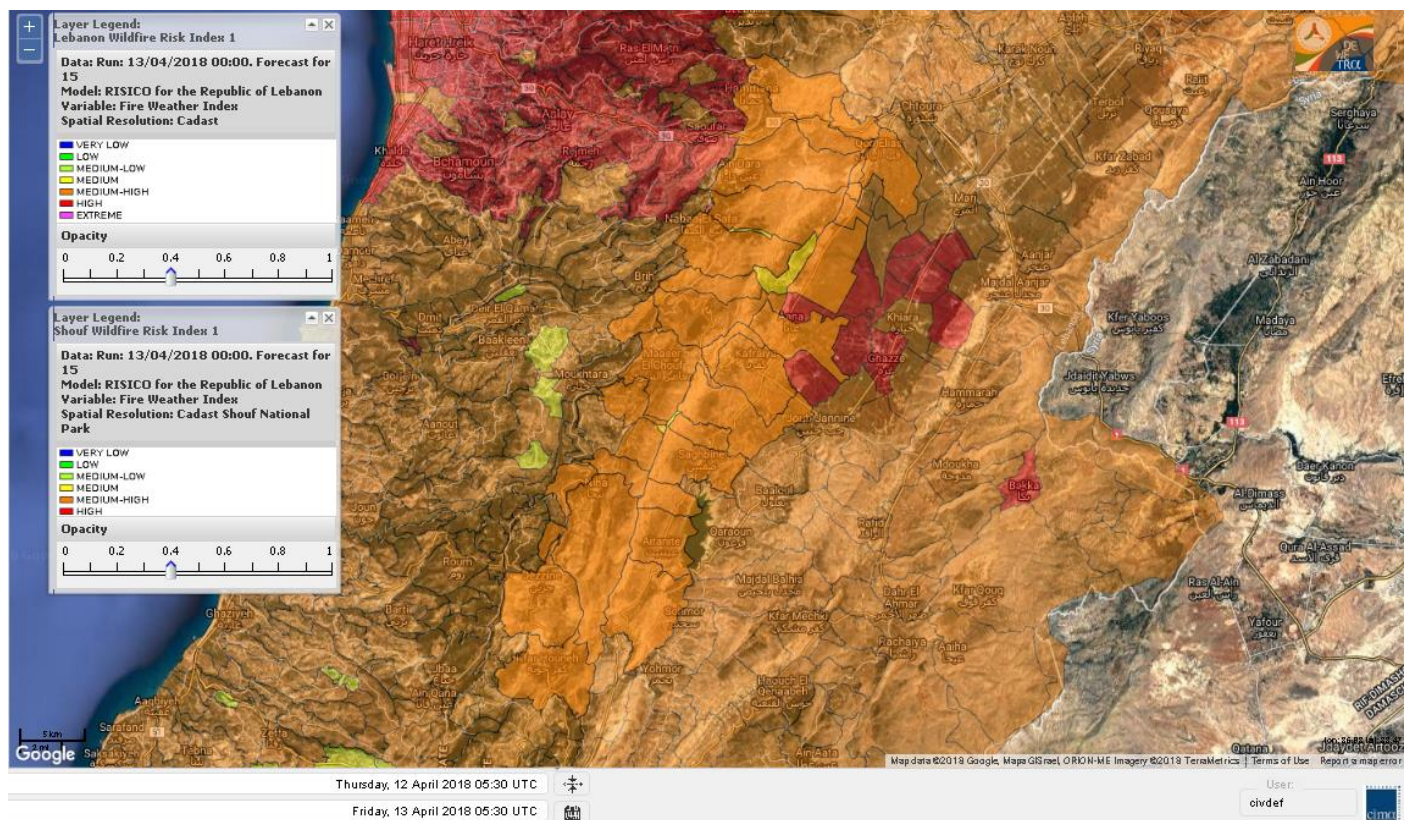

Lebanon for 15 April 2018

Shouf Biosphere Reserve Forecast for 13 April 2018

Shouf Biosphere Reserve Forecast for 14 April 2018

Shouf Biosphere Reserve Forecast for 15 April 2018

Jabal Moussa Reserve Forecast for 13 April 2018