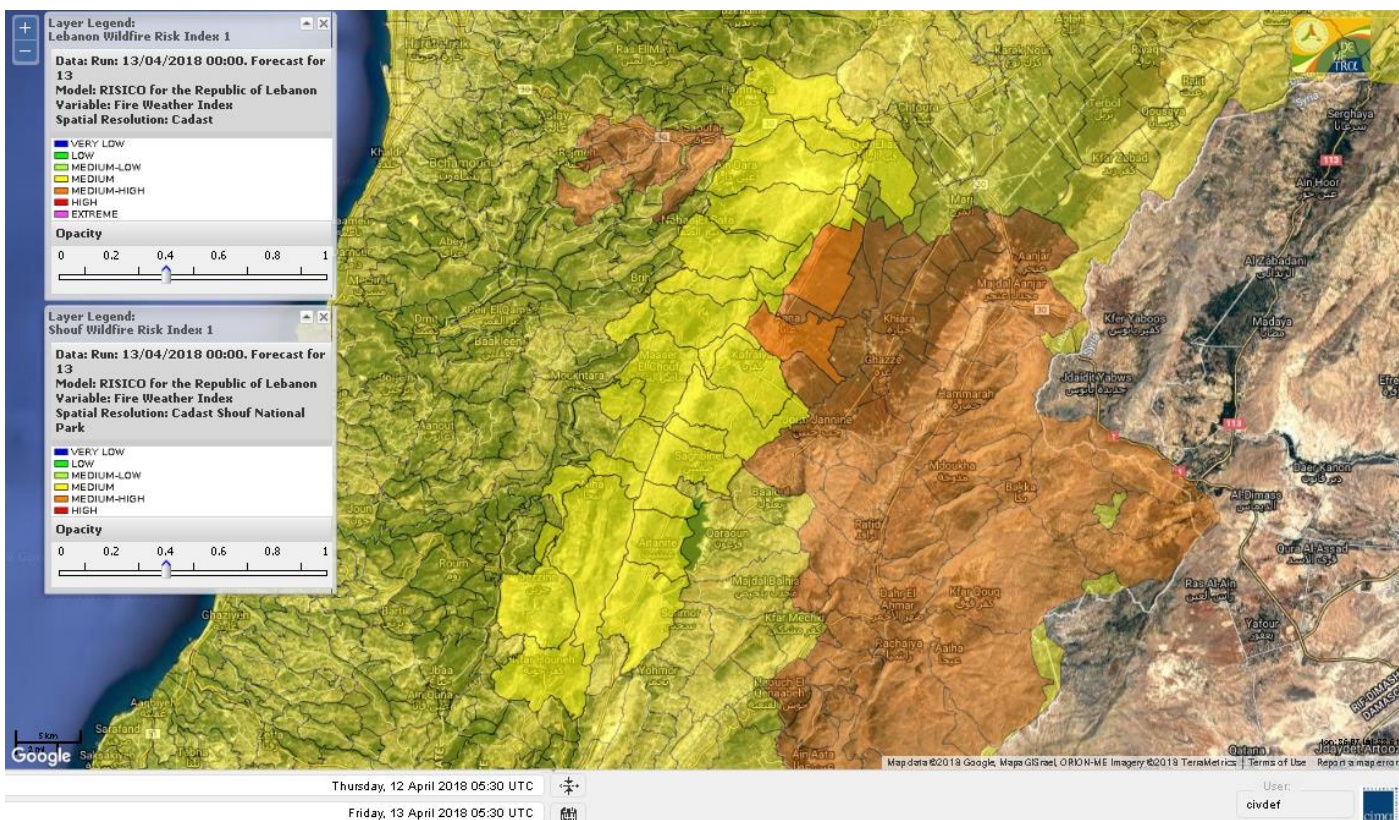

Shouf Biosphere Reserve Forecast for 13 April 2018