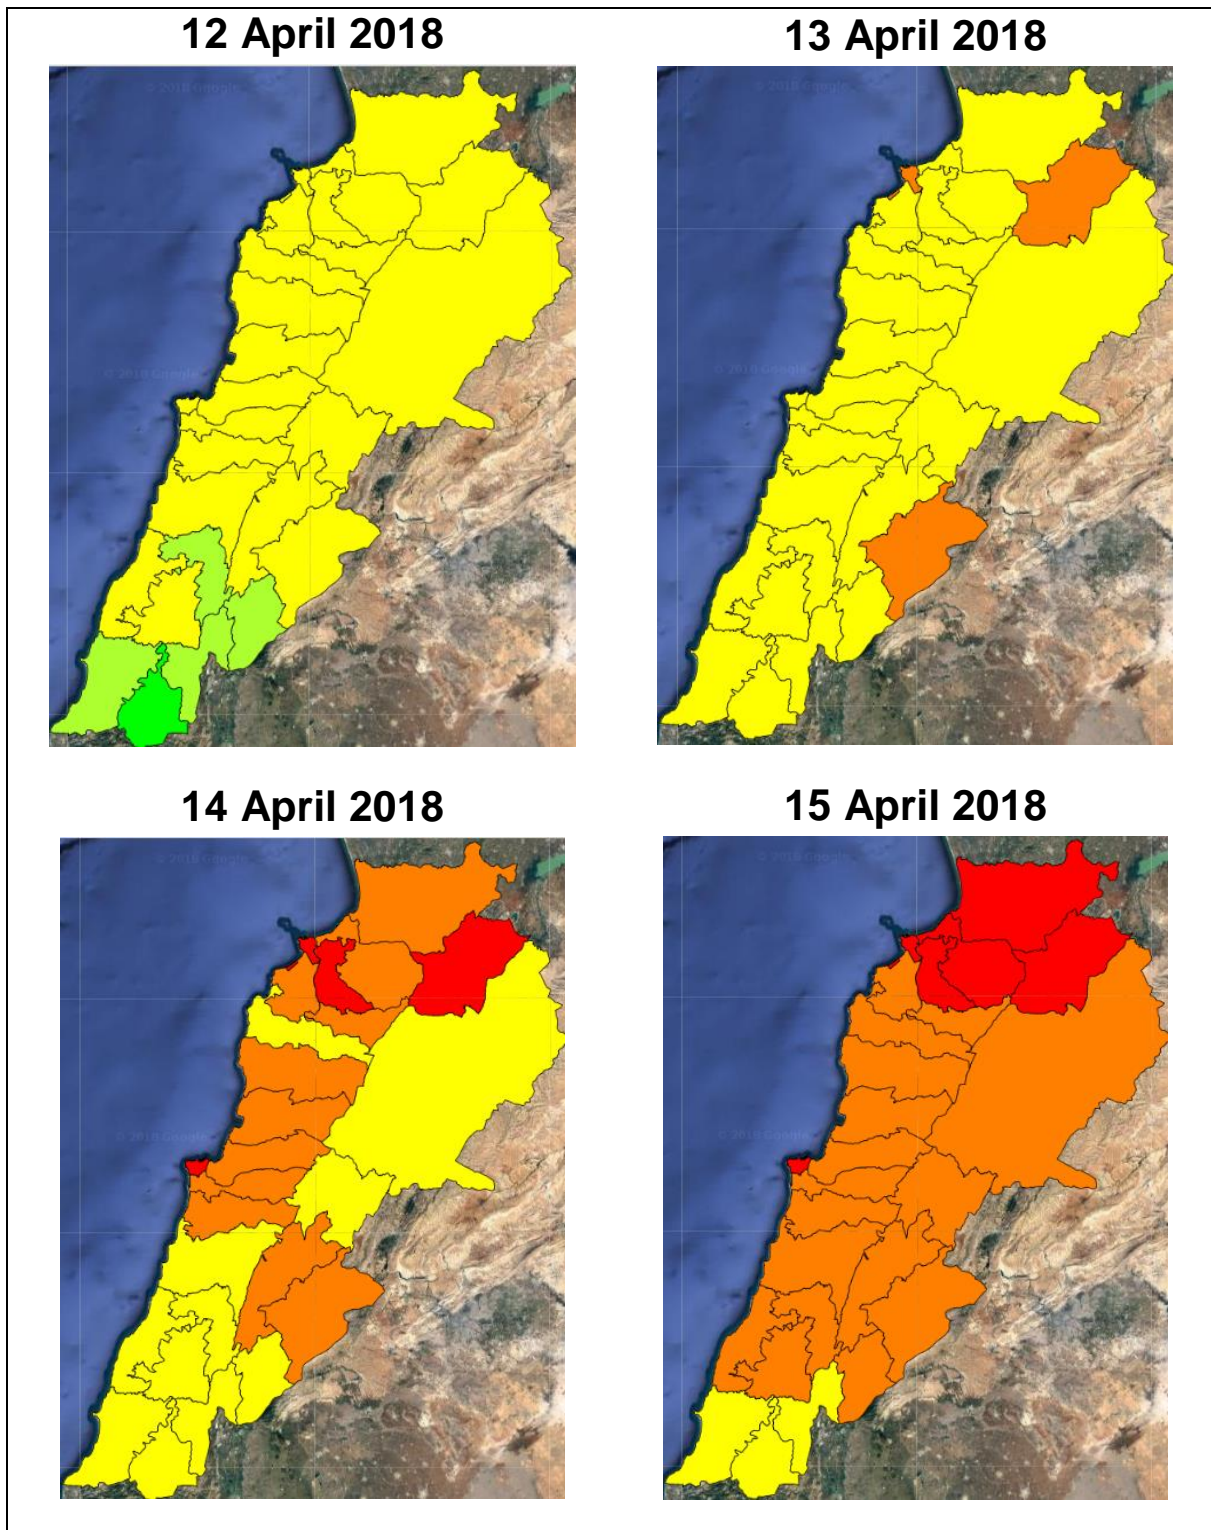

FIRE RISK INDEX

Layer Legend:
Lebanon Wildfire Risk Index 1

Data: Run: 13/04/2018 00:00. Forecast for 13
Model: RISICO for the Republic of Lebanon
Variable: Fire Weather Index
Spatial Resolution: Caza

- VERY LOW
- LOW
- MEDIUM-LOW
- MEDIUM
- MEDIUM-HIGH
- HIGH
- EXTREME