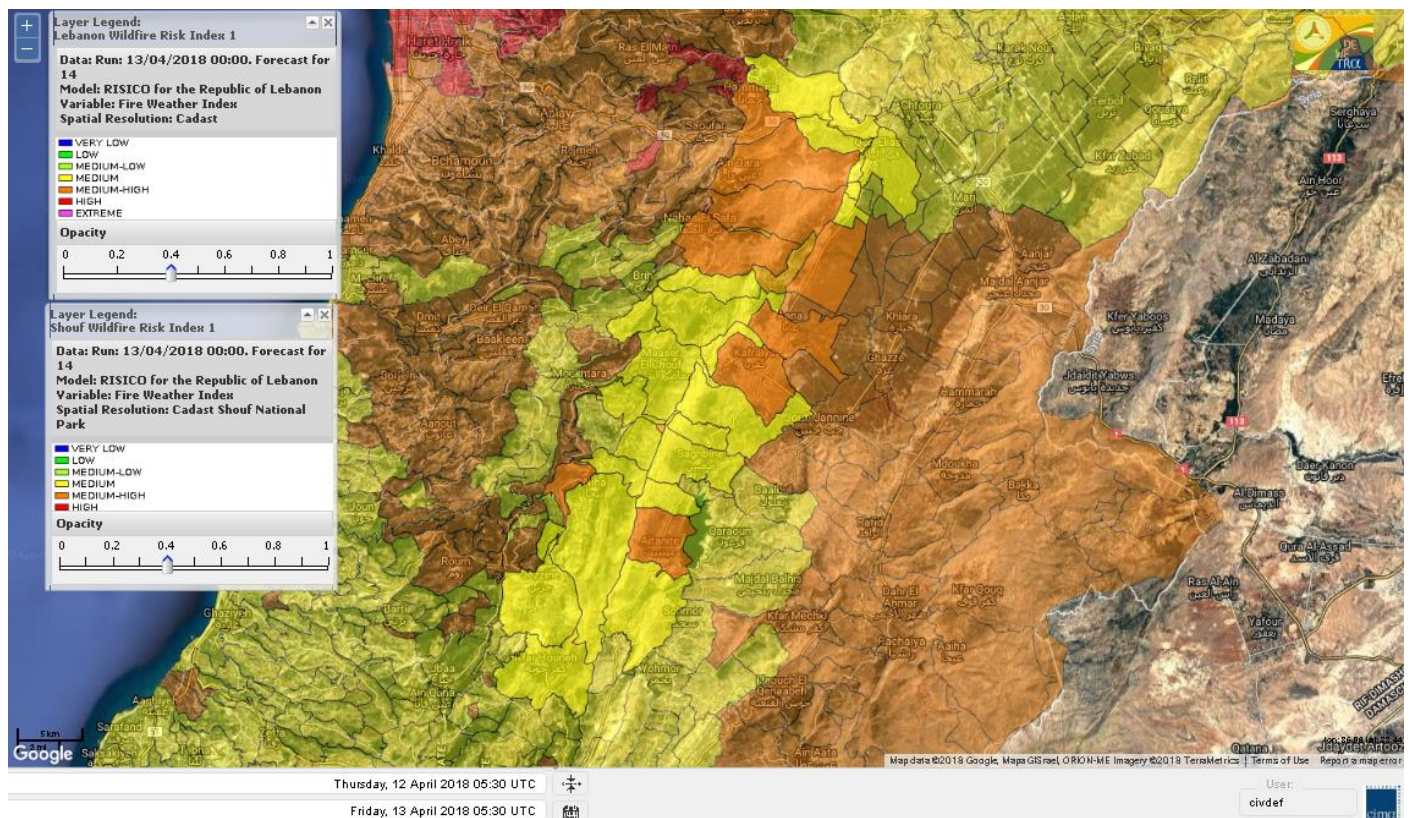

Shouf Biosphere Reserve Forecast for 14 April 2018