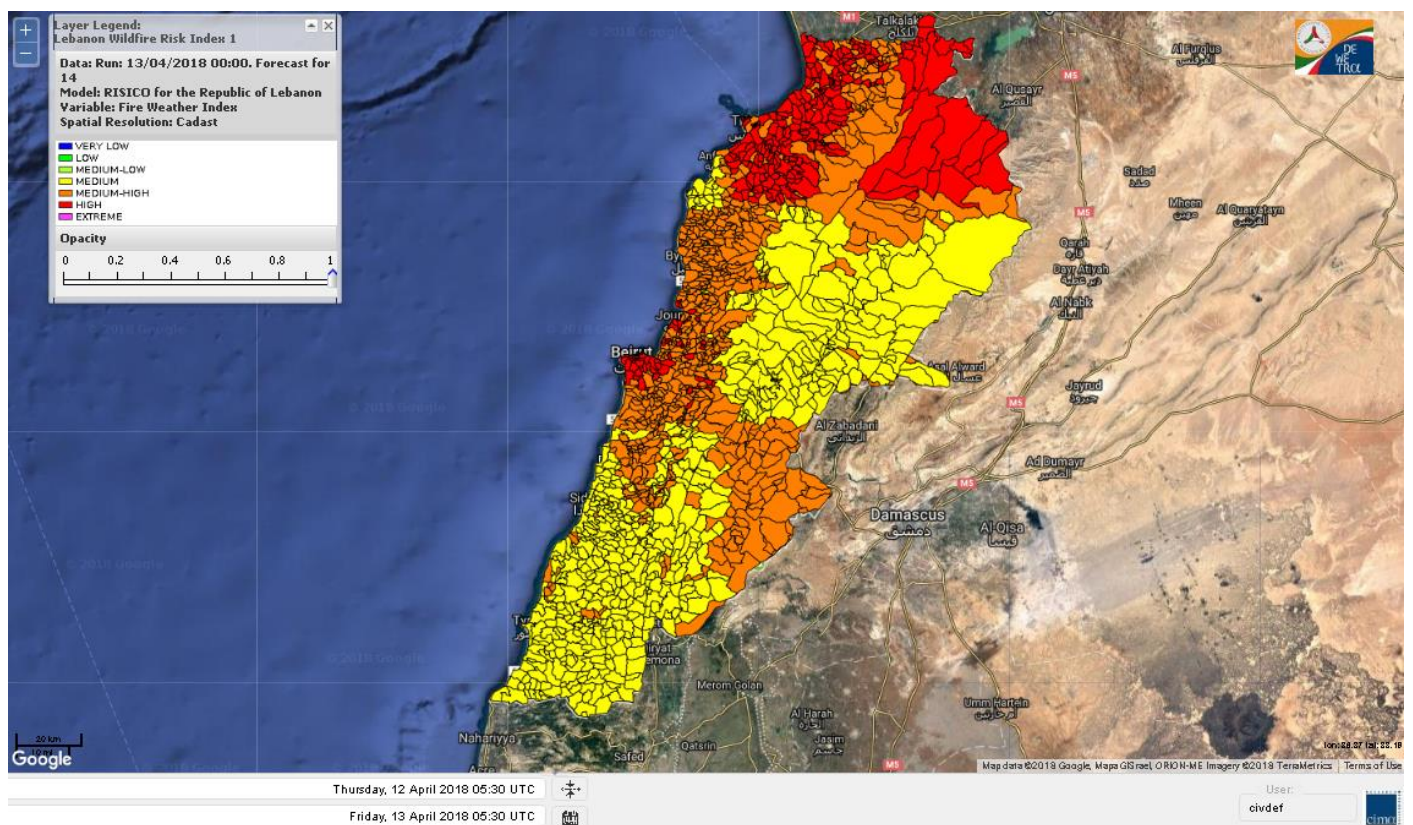

Lebanon for 14 April 2018