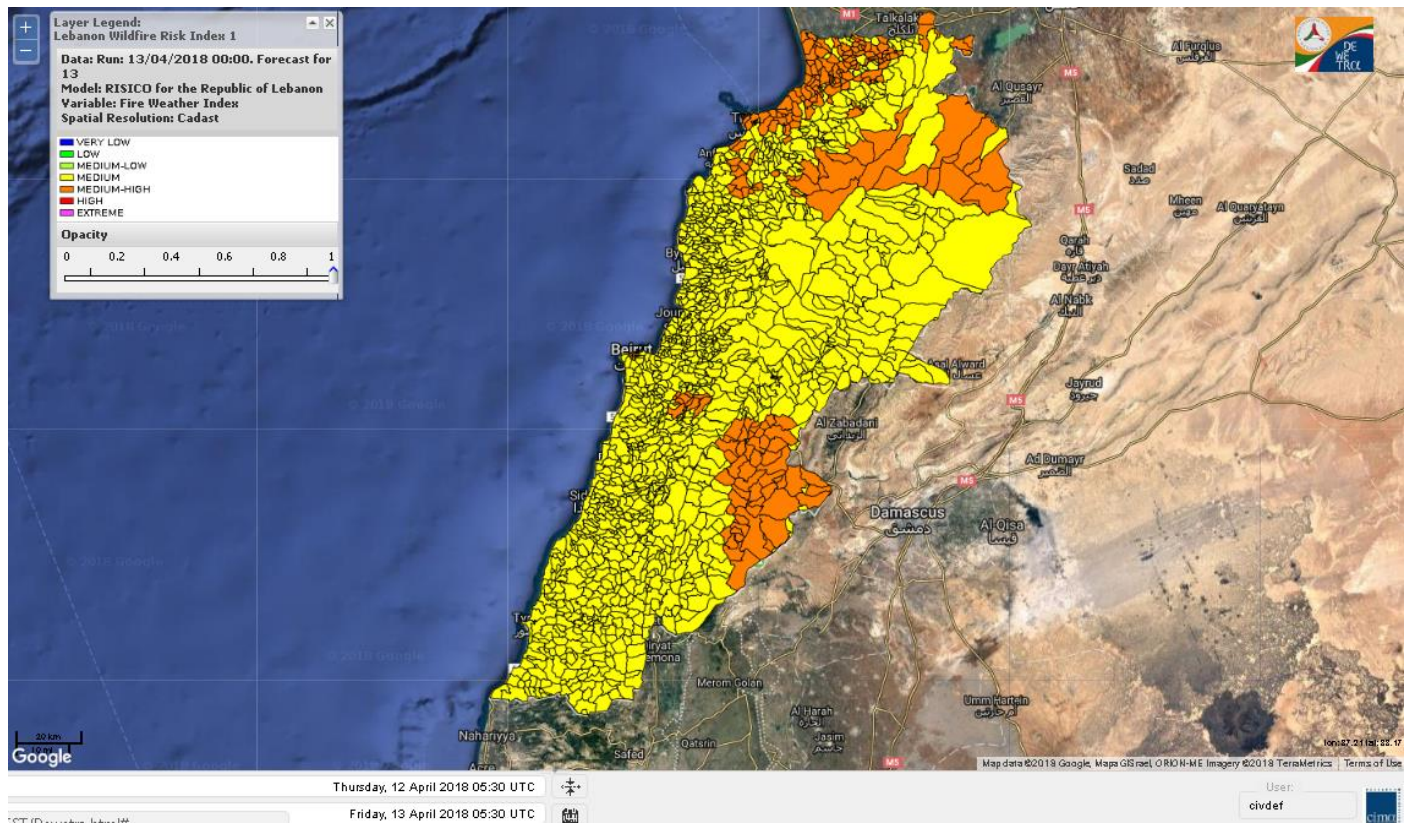

Lebanon for 13 April 2018