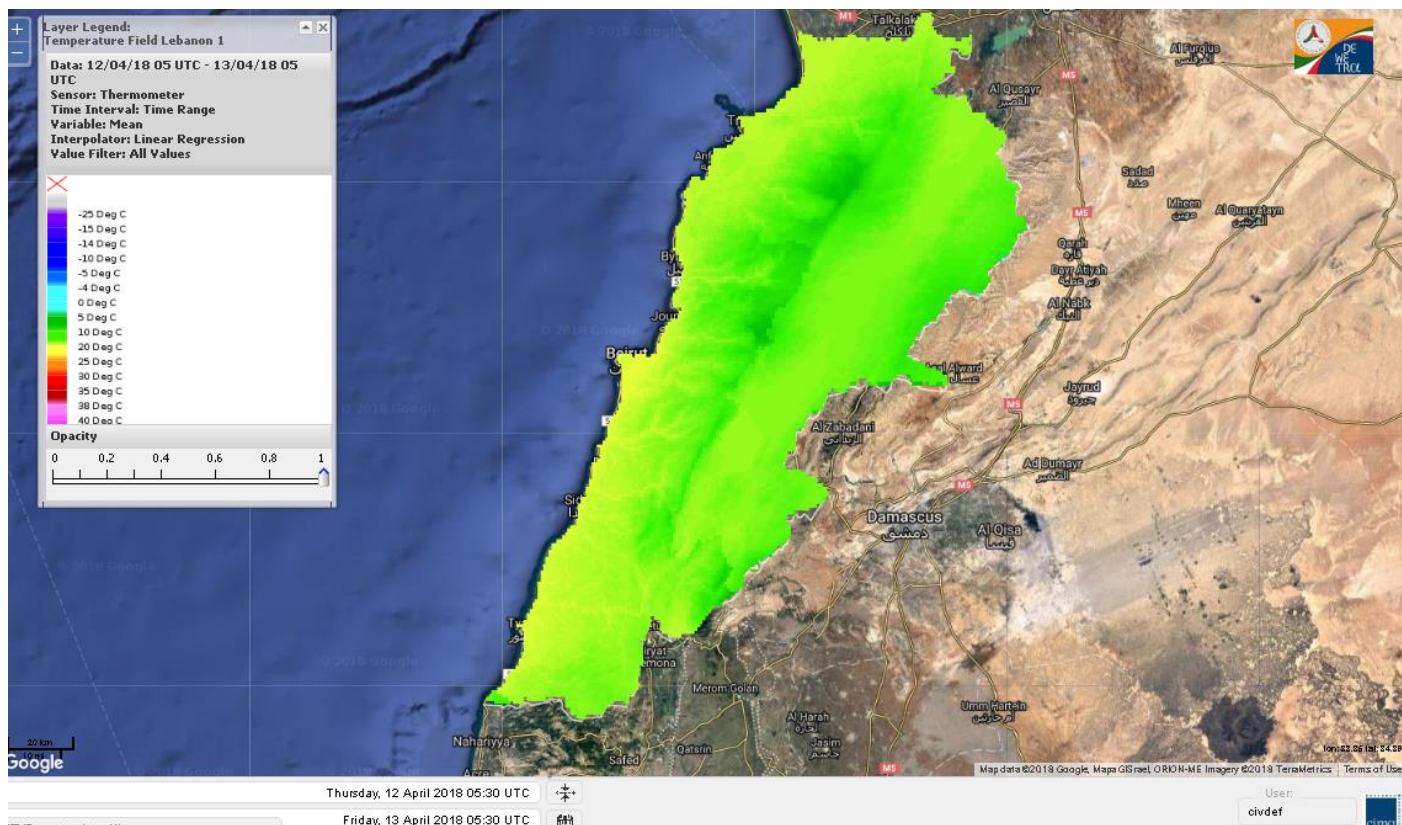

Lebanon temperature for Lebanon 13 April 2018