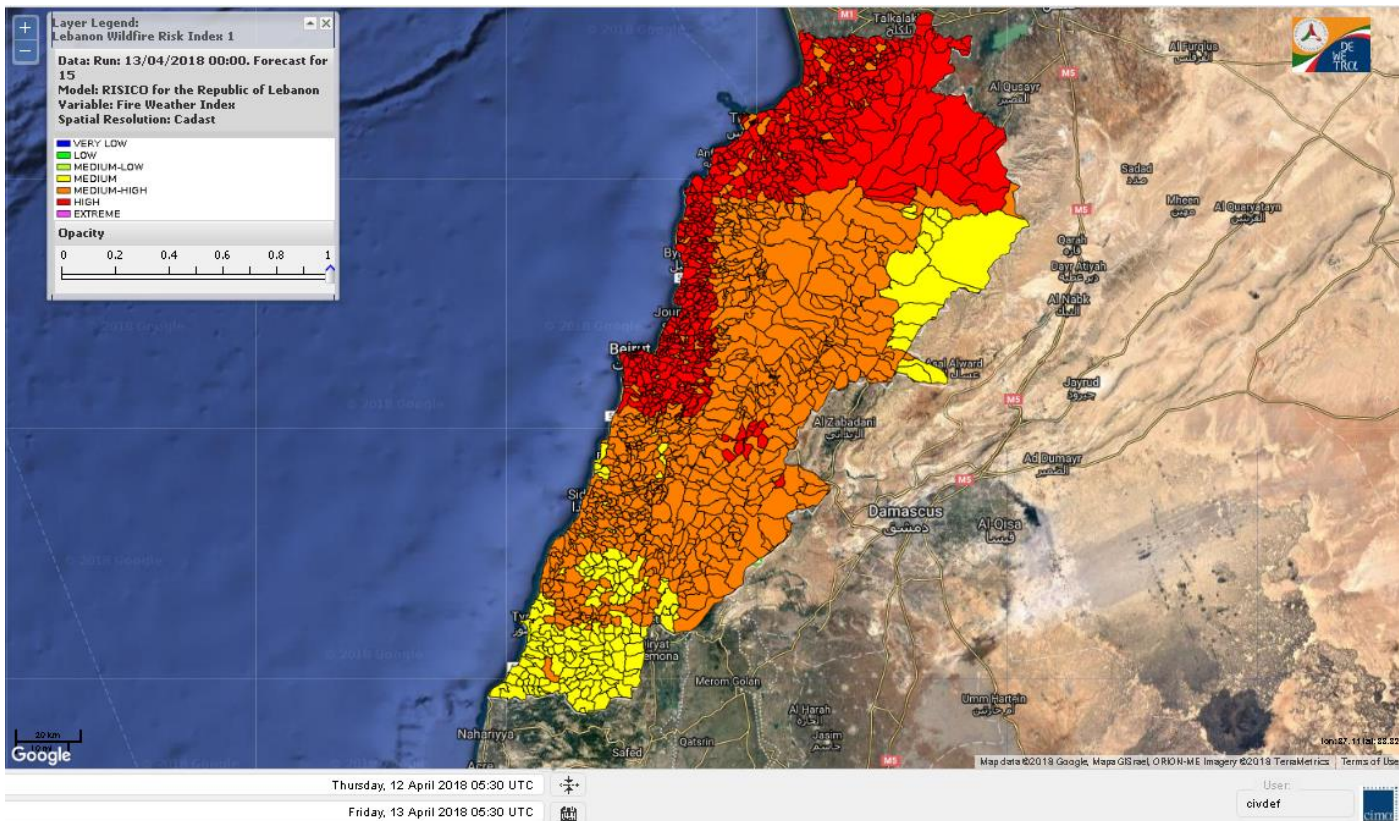

Lebanon for 15 April 2018