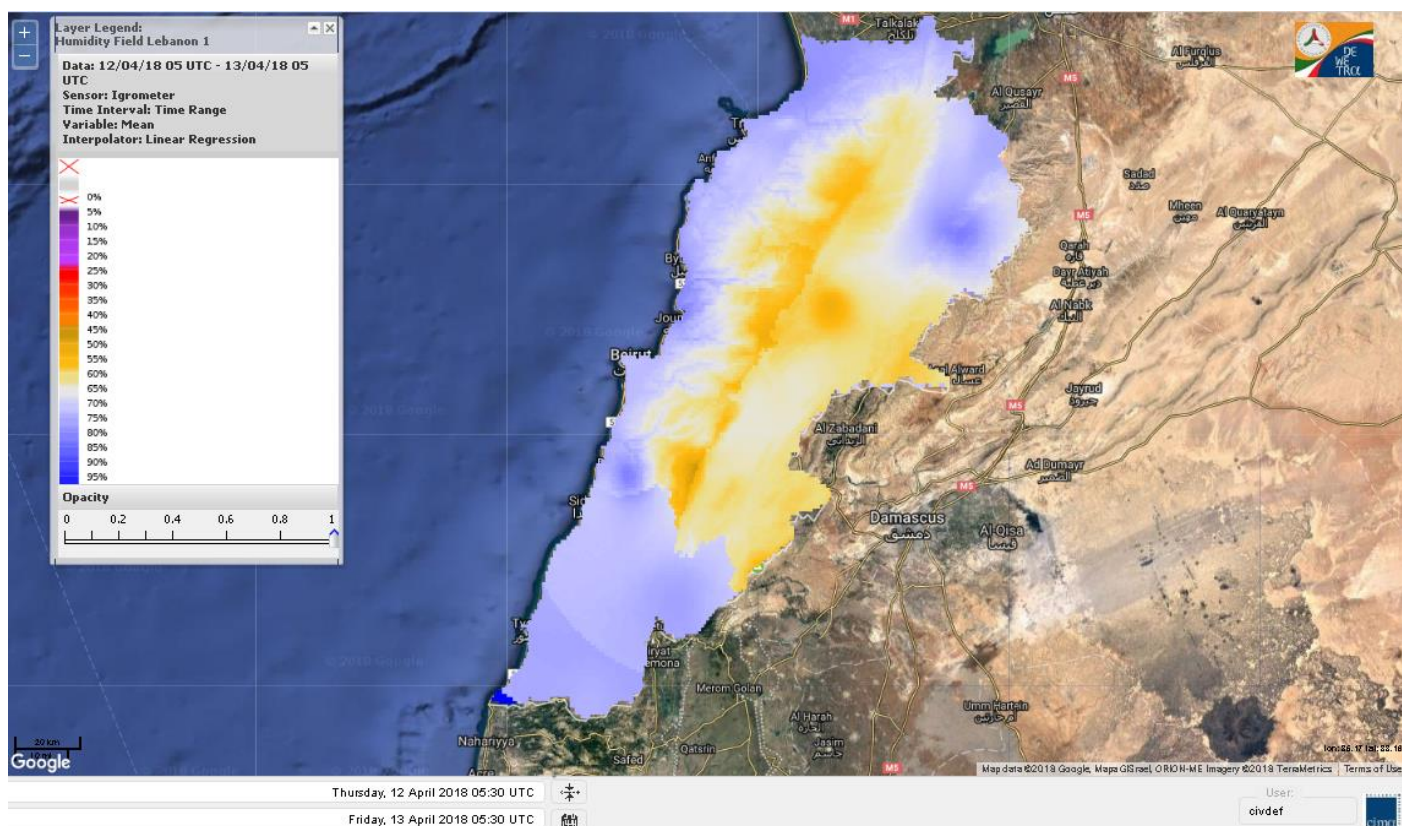

Lebanon humidity for Lebanon 13 April 2018