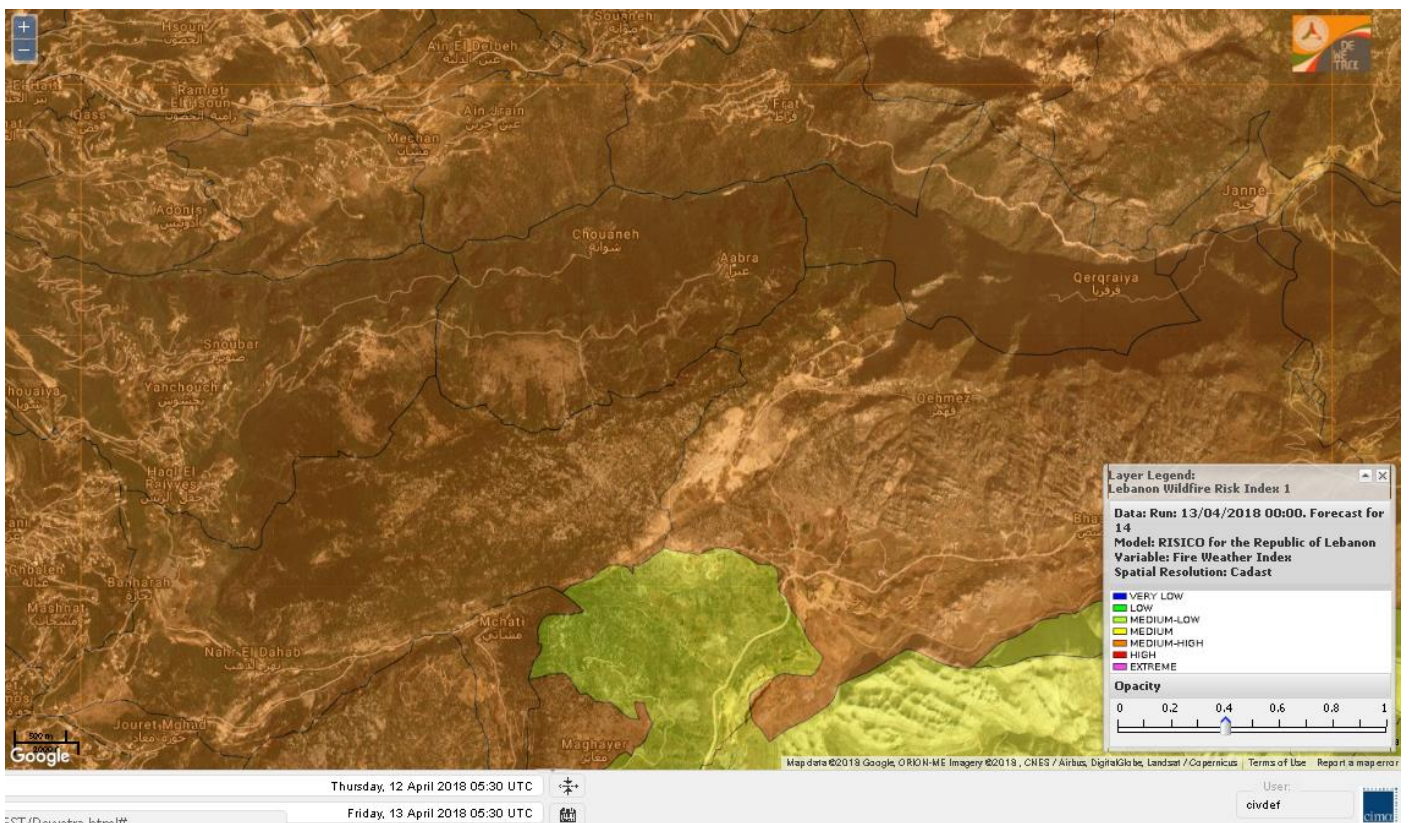

Jabal Moussa Reserve Forecast for 14 April 2018