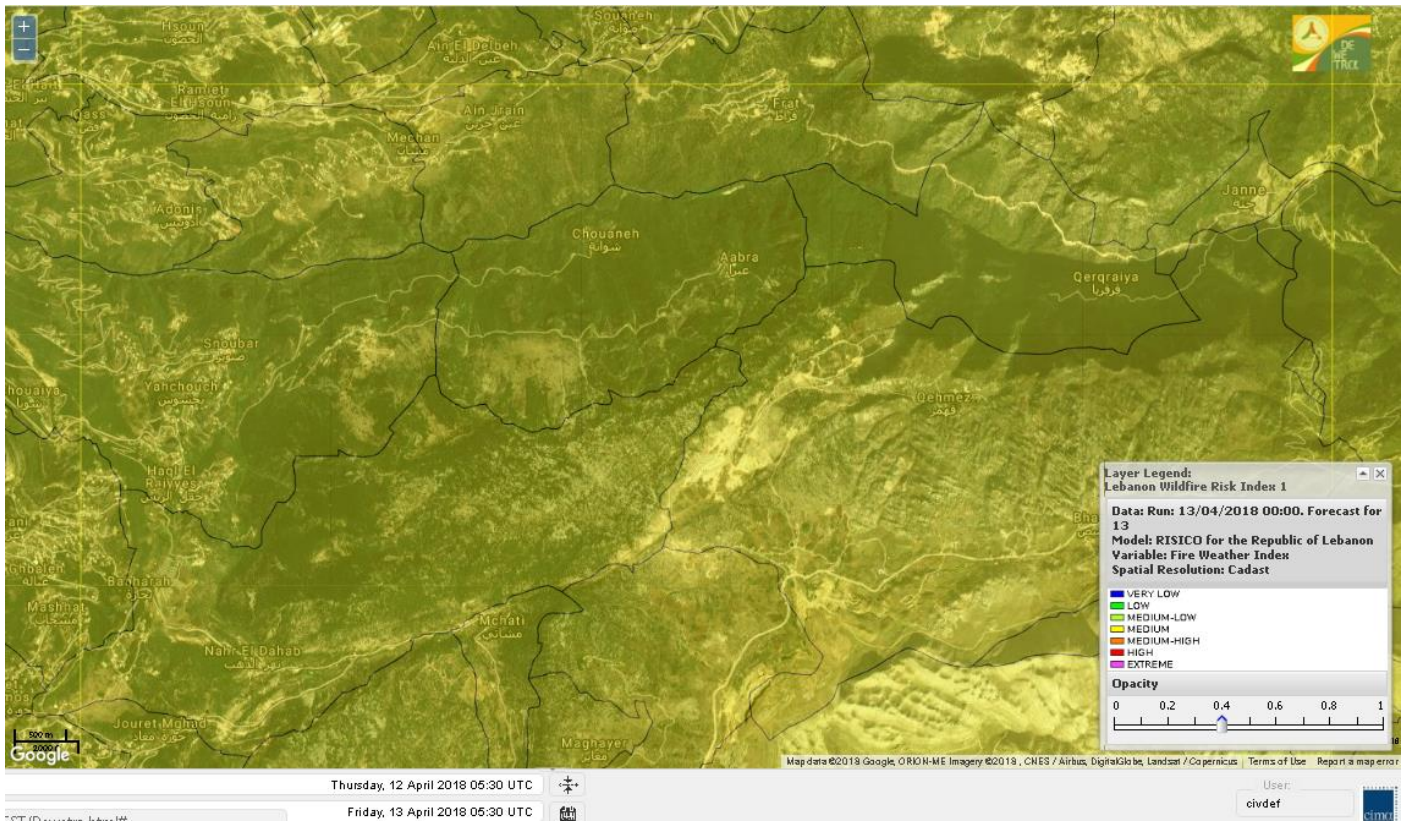

Lebanon for 15 April 2018

Shouf Biosphere Reserve Forecast for 13 April 2018

Shouf Biosphere Reserve Forecast for 14 April 2018

Shouf Biosphere Reserve Forecast for 15 April 2018

Jabal Moussa Reserve Forecast for 13 April 2018