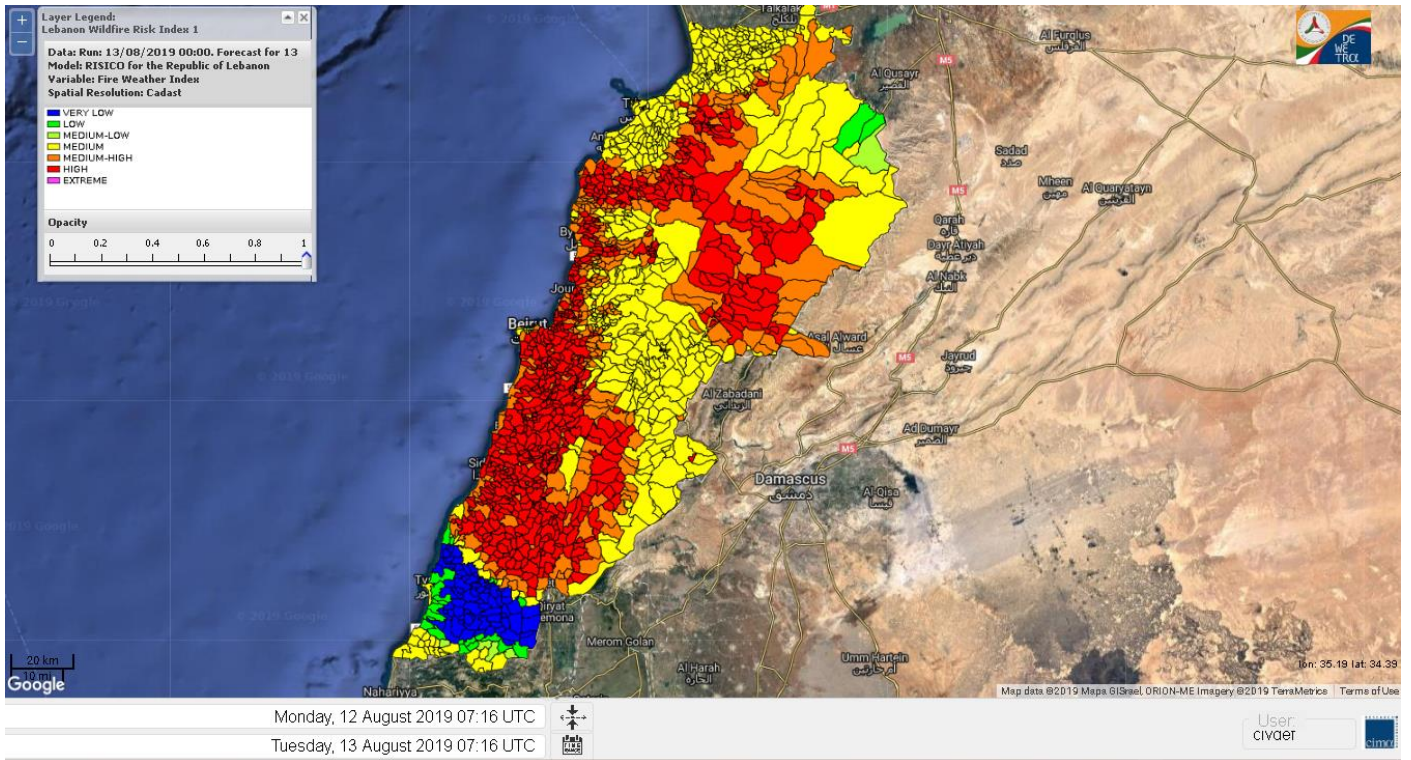

Lebanon for 13 Aug 2019