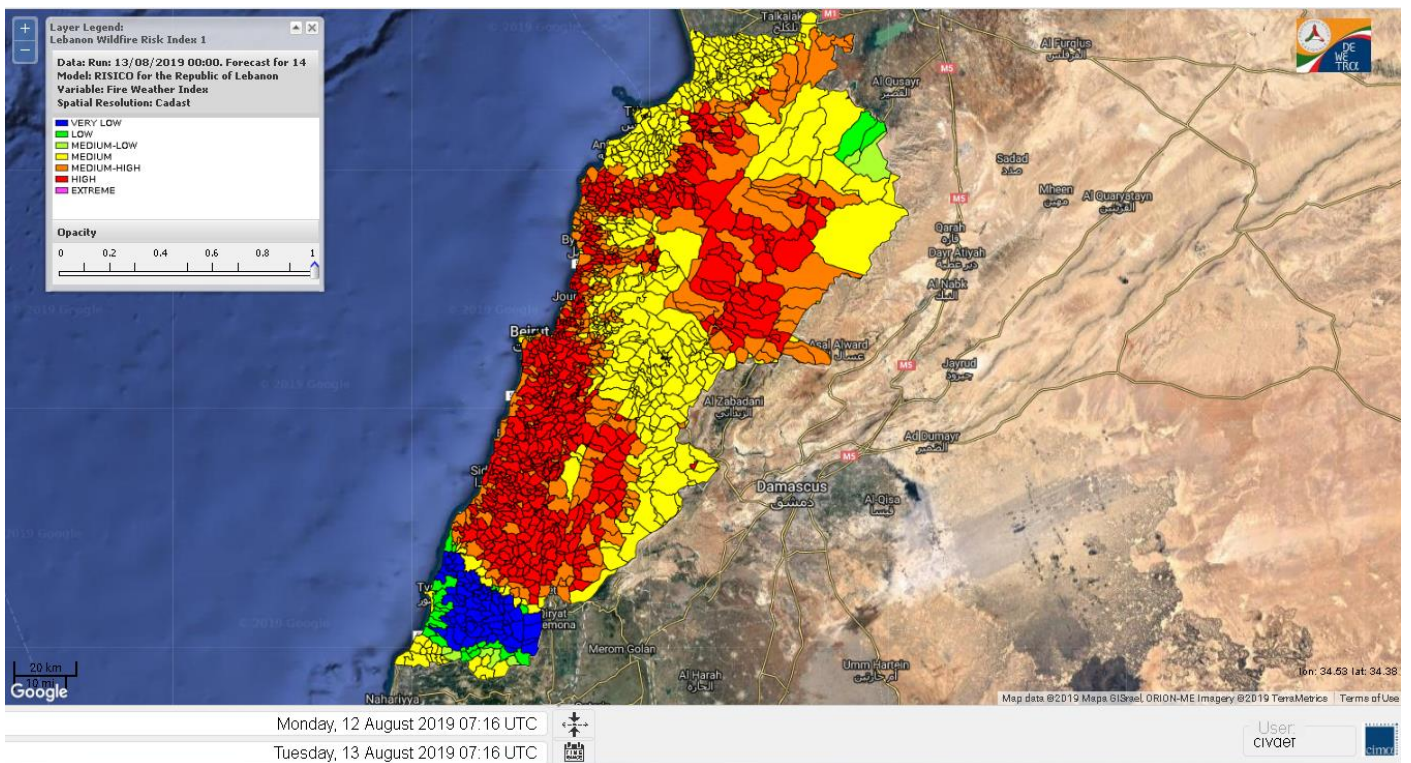

Lebanon for 14 Aug 2019