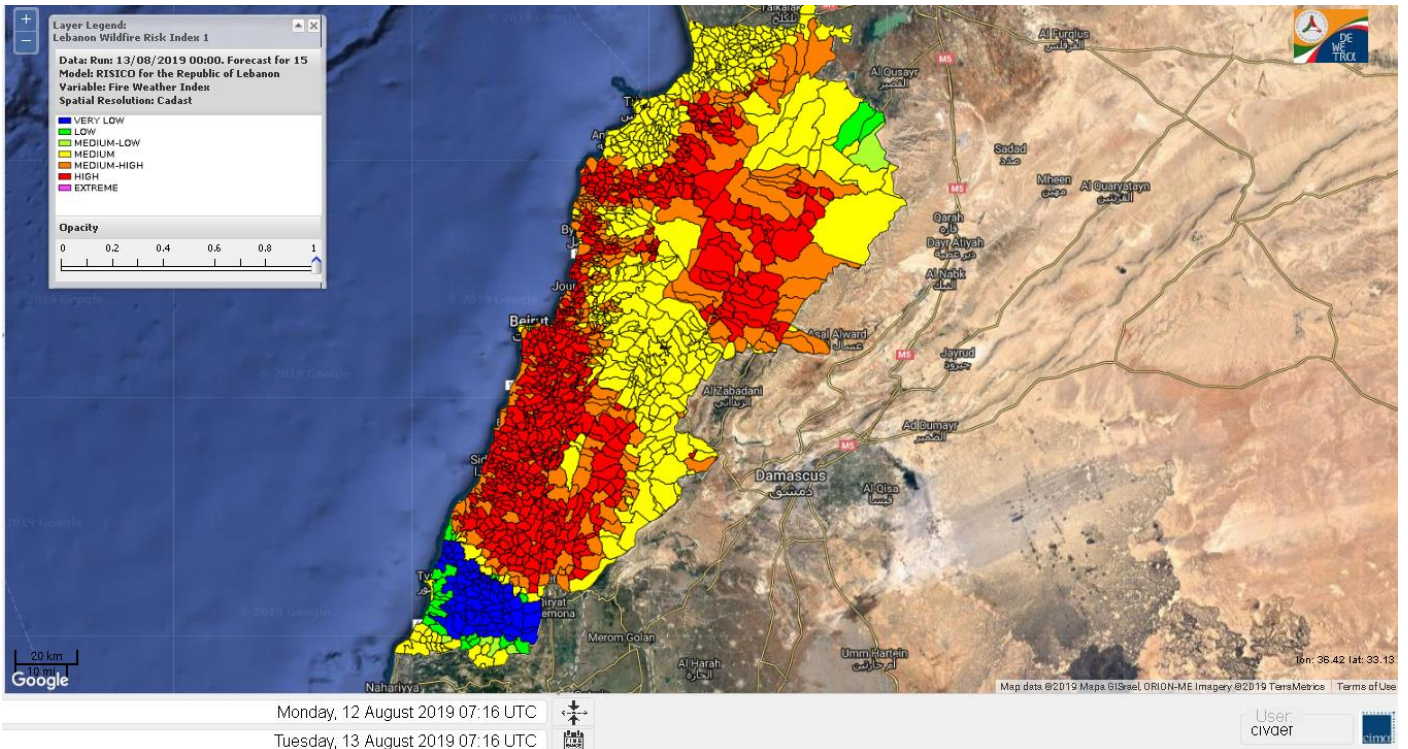

Lebanon for 15 Aug 2019