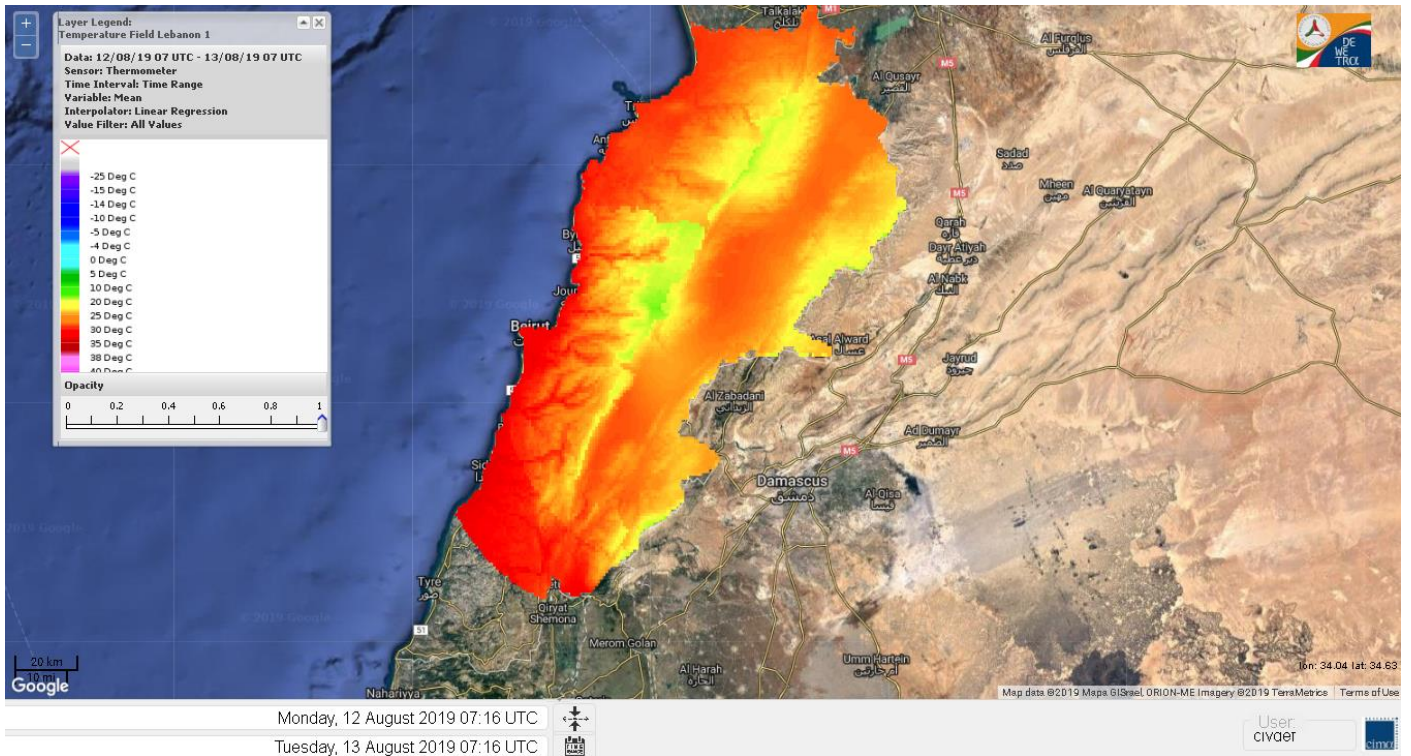

Lebanon temperature for 13 Aug 2019