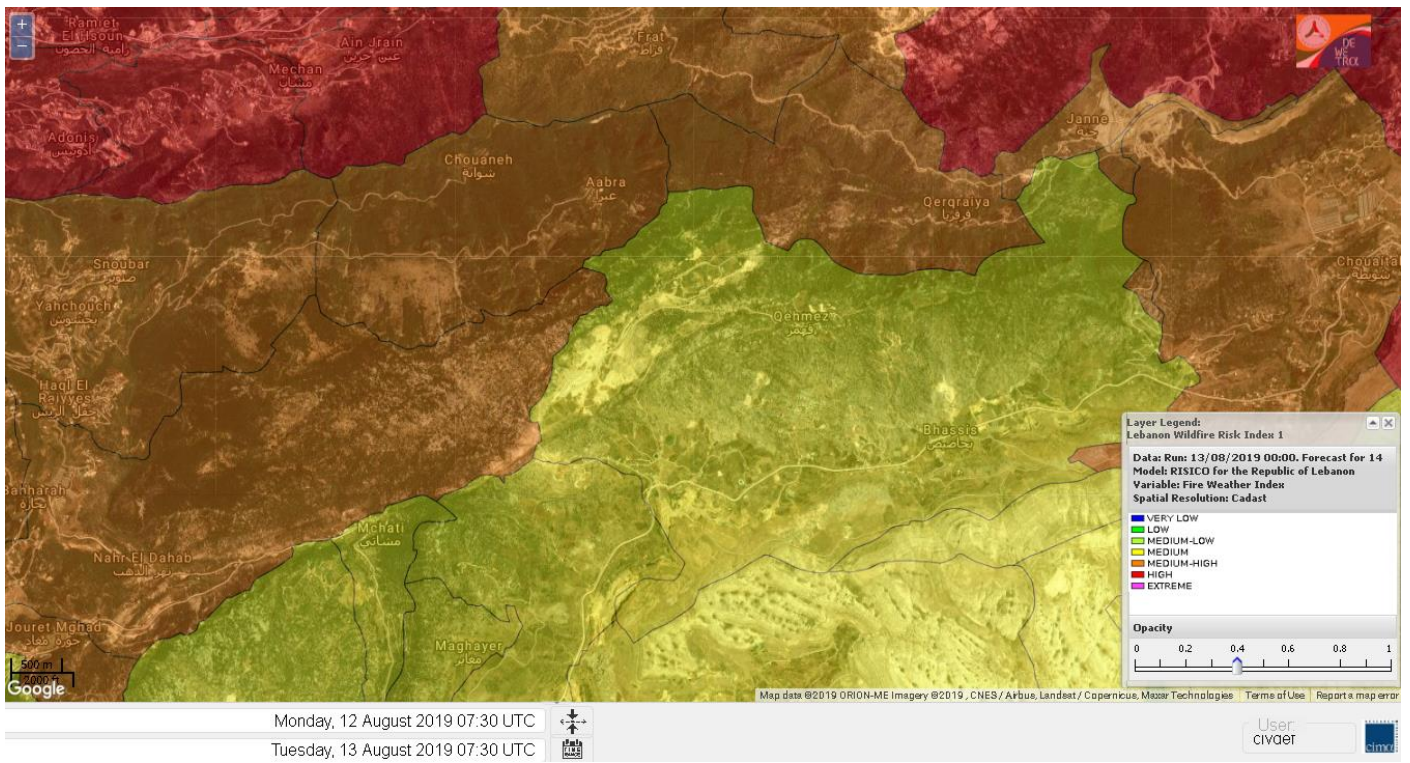

Shouf Biosphere Reserve Forecast for 13 Aug 2019

Shouf Biosphere Reserve Forecast for 14 Aug 2019

Shouf Biosphere Reserve Forecast for 15 Aug 2019

Jabal Moussa Reserve Forecast for 13 Aug 2019

Jabal Moussa Reserve Forecast for 14 Aug 2019