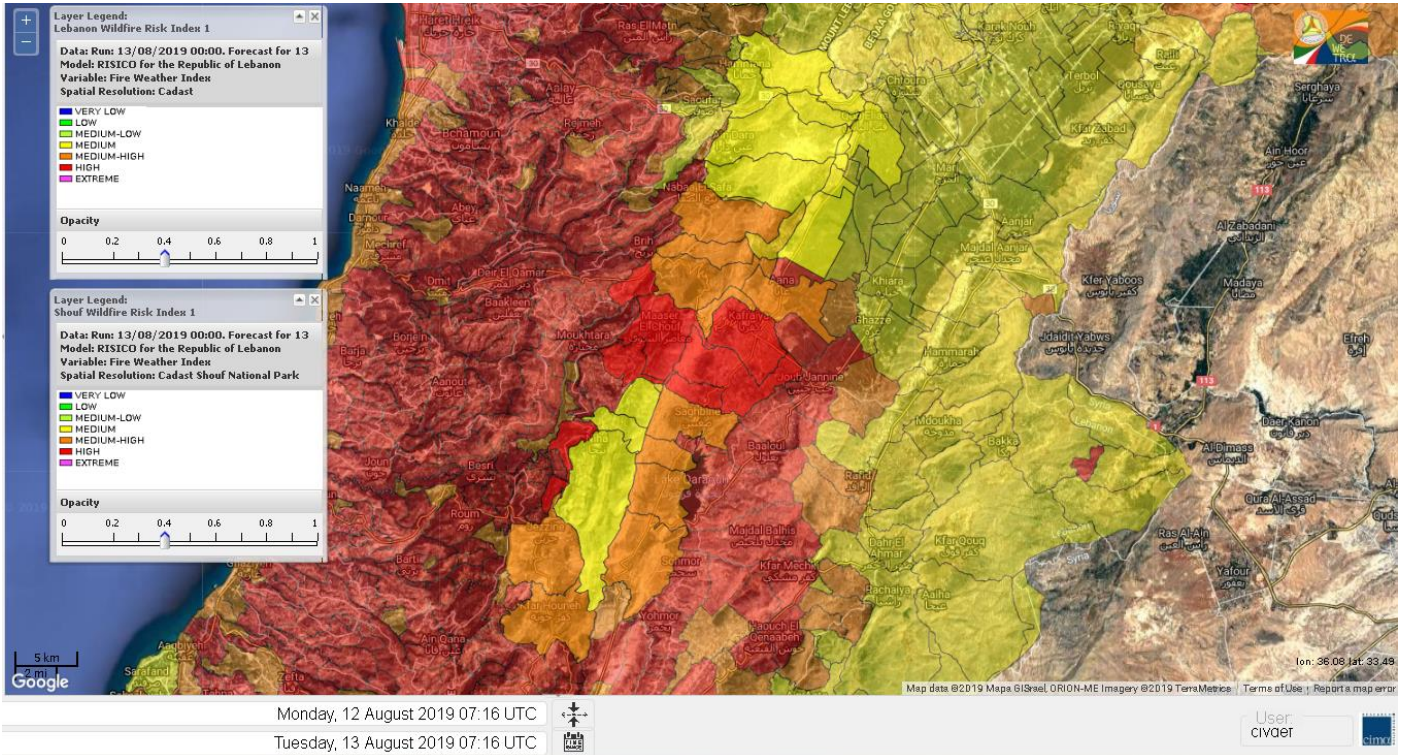

Shouf Biosphere Reserve Forecast for 13 Aug 2019