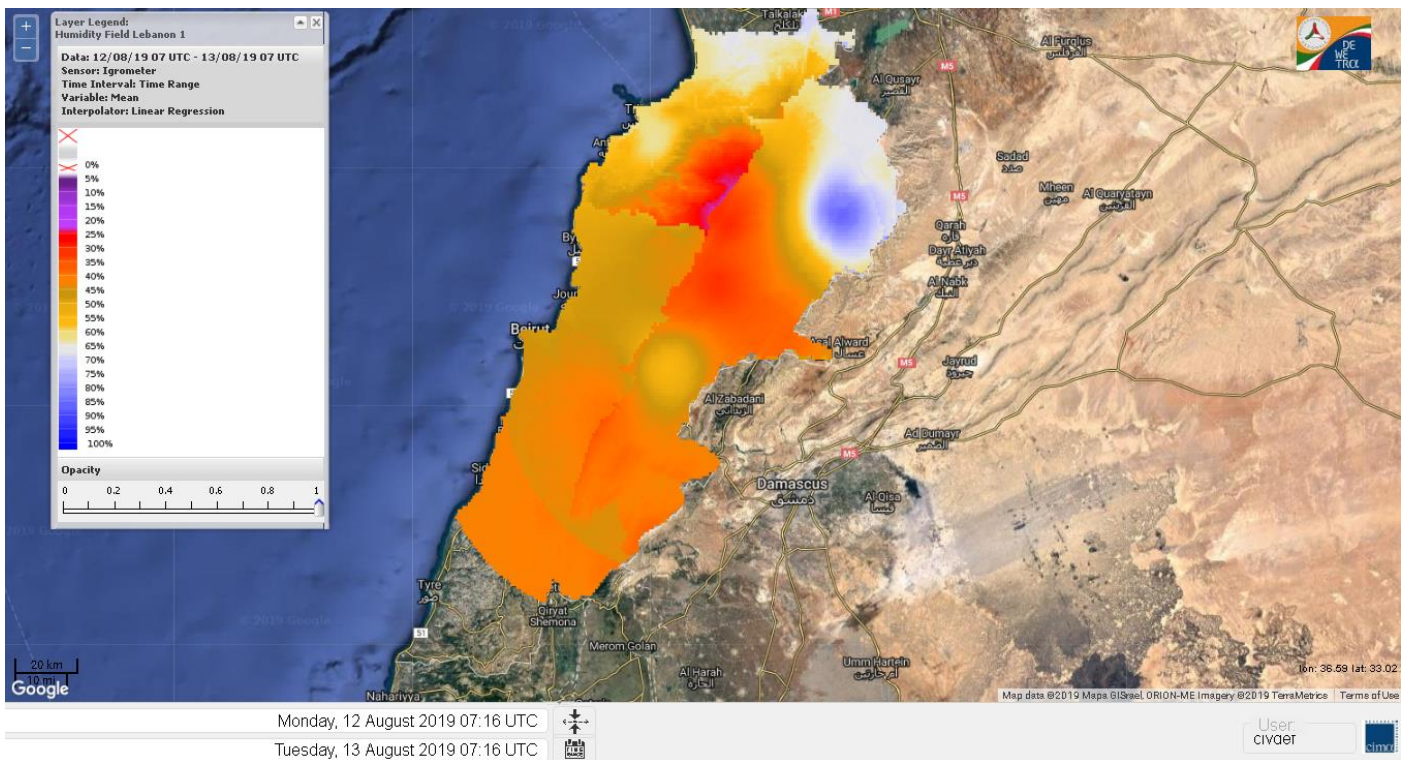

Lebanon humidity for 13 Aug 2019