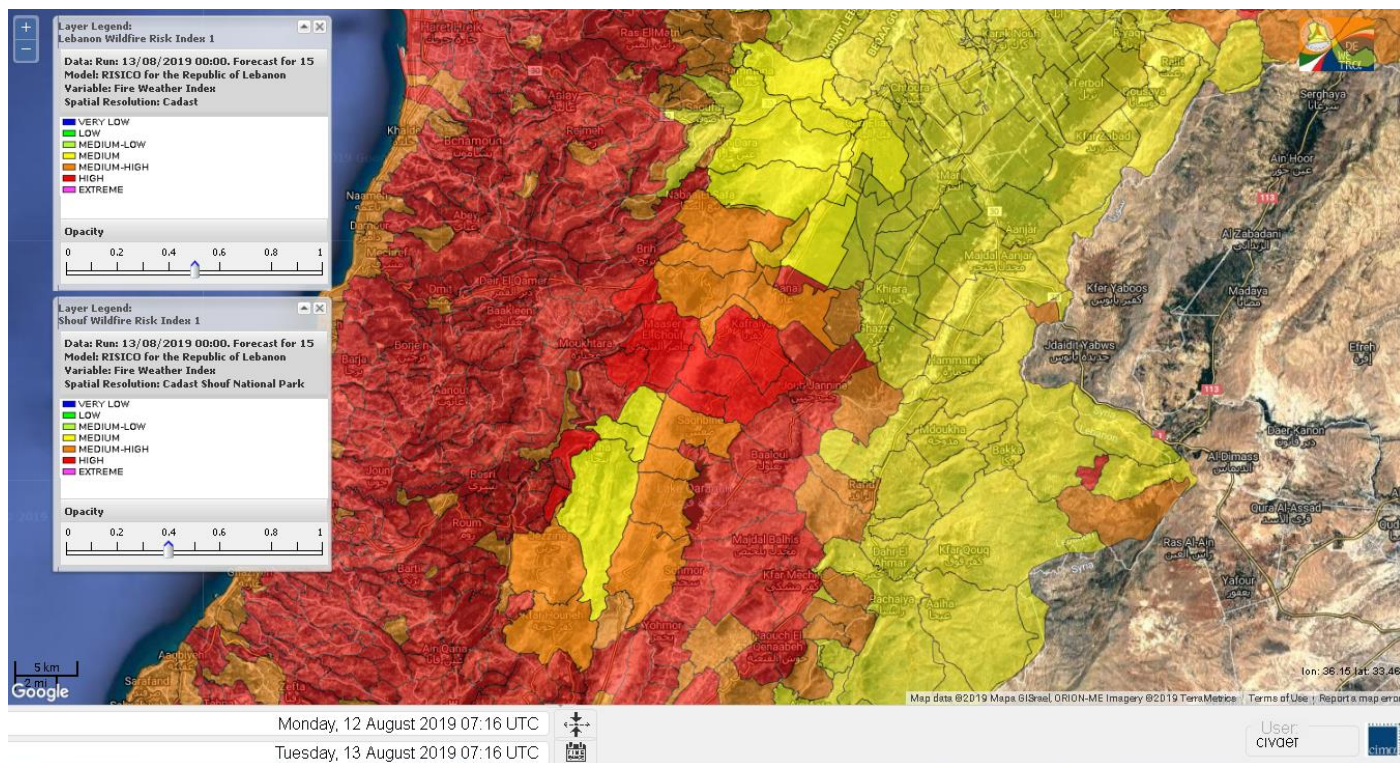

Shouf Biosphere Reserve Forecast for 15 Aug 2019