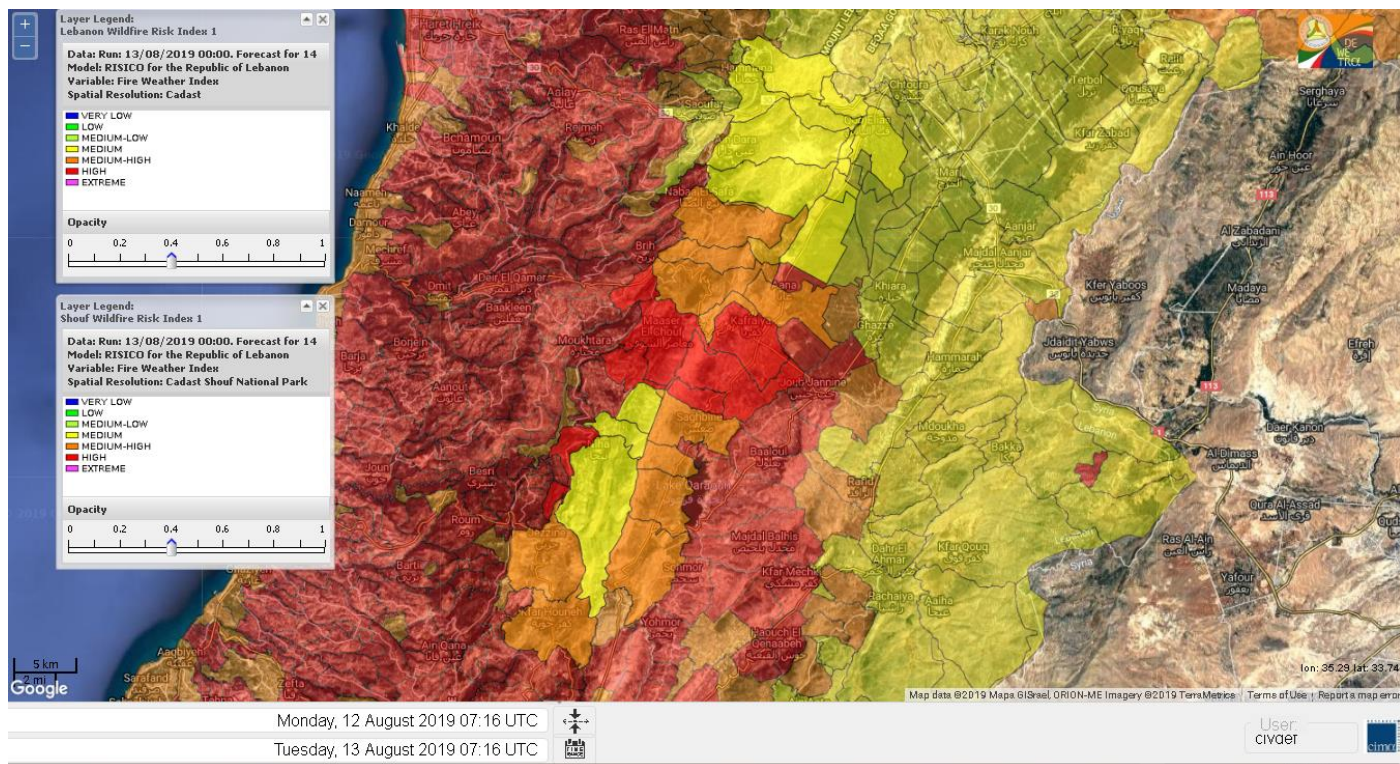

Shouf Biosphere Reserve Forecast for 14 Aug 2019