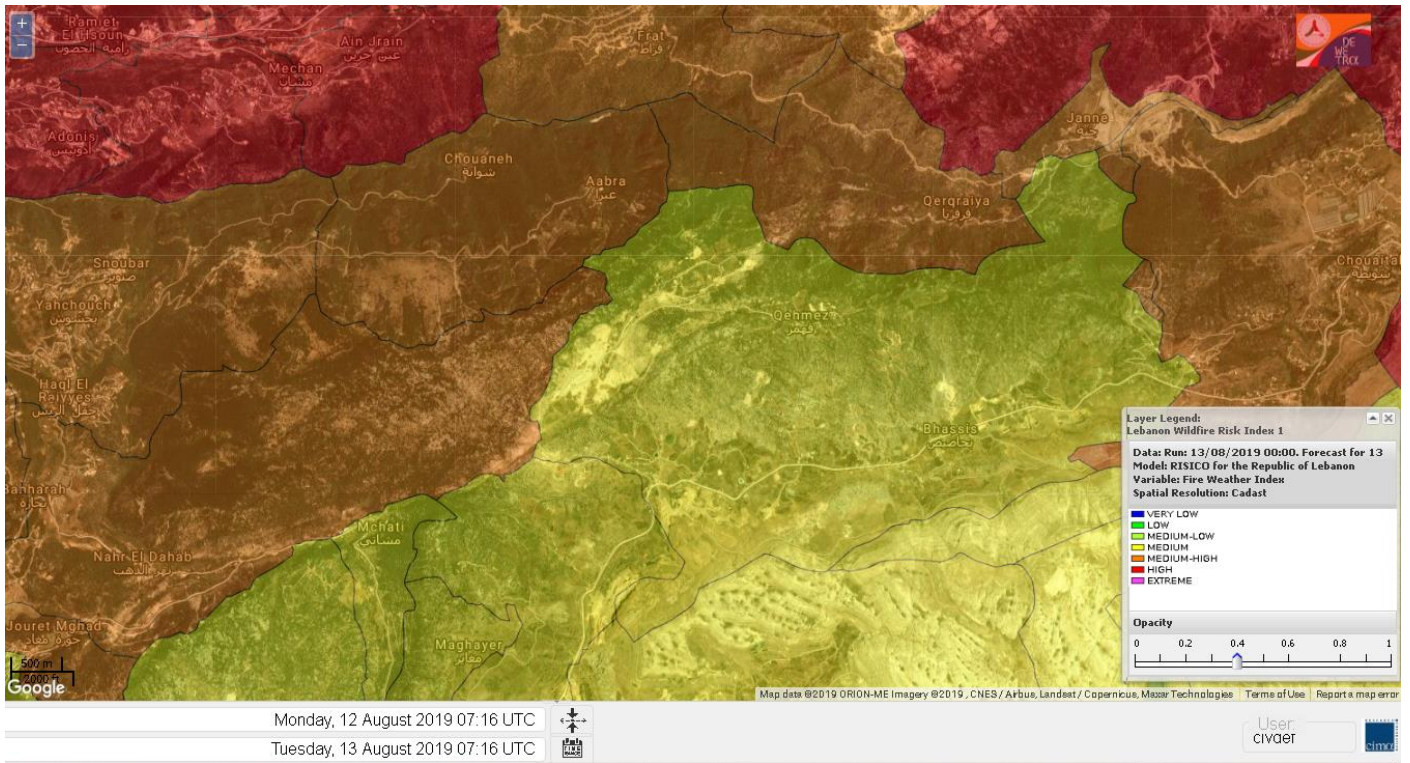

Jabal Moussa Reserve Forecast for 13 Aug 2019