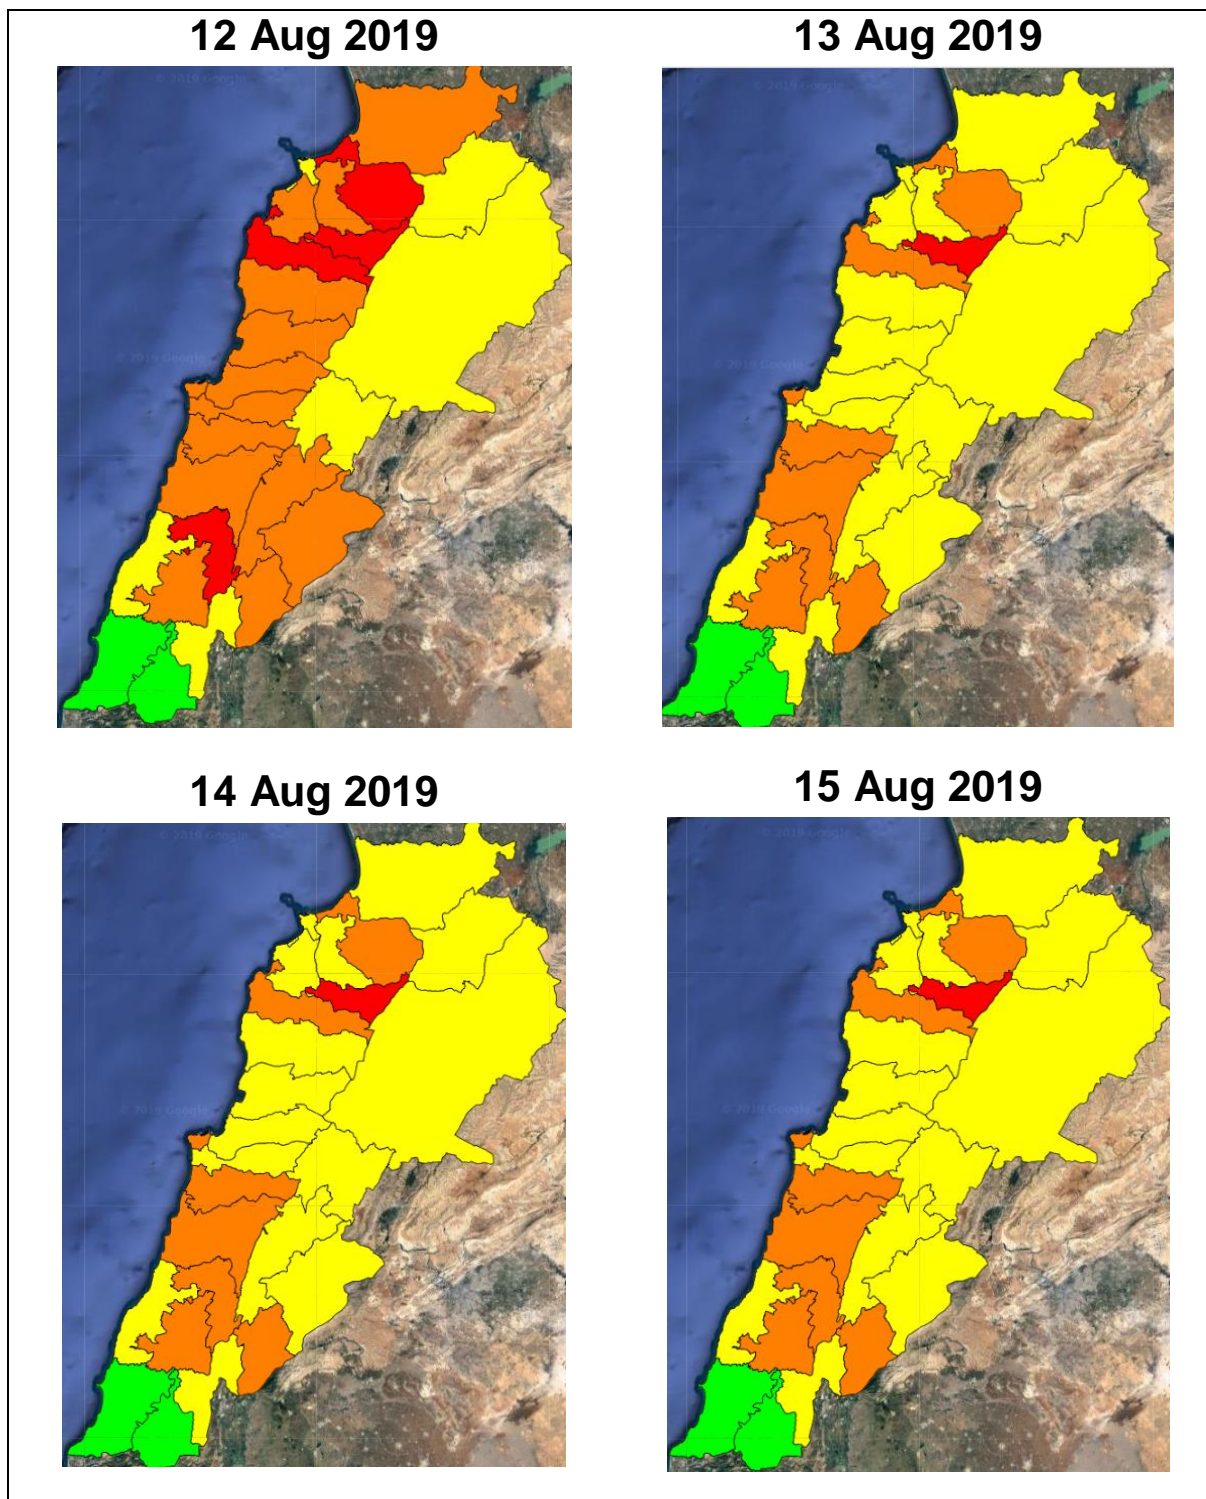

FIRE RISK INDEX

Layer Legend:
Lebanon Wildfire Risk Index 1

Data: Run: 13/08/2019 00:00. Forecast for 13
Model: RISICO for the Republic of Lebanon
Variable: Fire Weather Index
Spatial Resolution: Caza

- VERY LOW
- LOW
- MEDIUM-LOW
- MEDIUM
- MEDIUM-HIGH
- HIGH
- EXTREME