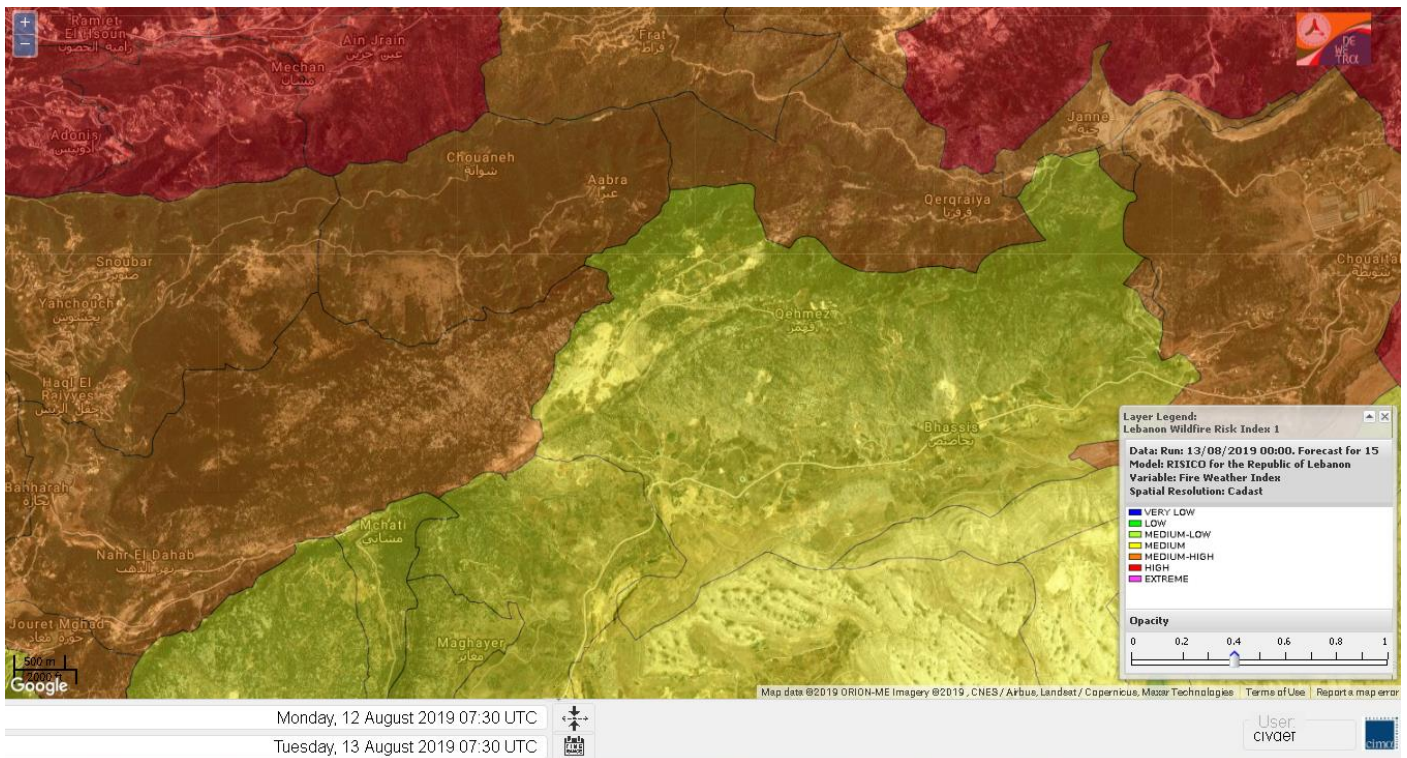

Jabal Moussa Reserve Forecast for 15 Aug 2019

Weather in Beirut

Beyrouth, Lebanon, 33.893° N 35.502° E, 40 m asl

Tue 8/13	Wed 8/14	Thu 8/15	Fri 8/16	Sat 8/17	Sun 8/18	Mon 8/19
31 °C	31 °C	31 °C	30 °C	30 °C	30 °C	29 °C
27 °C	27 °C	25 °C	25 °C	26 °C	25 °C	21 °C
↙ 29 km/h	↙ 33 km/h	↙ 31 km/h	↙ 31 km/h	↙ 34 km/h	↙ 27 km/h	↙ 23 km/h
☔ -	☔ -	☔ -	☔ -	☔ -	☔ -	☔ -
☀ 10 h	☀ 11 h	☀ 13 h	☀ 13 h	☀ 8 h	☀ 7 h	☀ 7 h

Tuesday	3⁰⁰	6⁰⁰	9⁰⁰	12⁰⁰	15⁰⁰	18⁰⁰	21⁰⁰	24⁰⁰
Temperature (°C)	27°	27°	29°	30°	31°	30°	29°	28°
Felt temperature (°C)	29°	27°	29°	30°	32°	31°	30°	29°
Wind direction	↙ SSE	↙ SE	↙ SSW	↙ SW	↙ SW	↙ SSW	↙ SE	↙ SE
Wind speed (km/h)	13	15	19	28	27	19	13	16