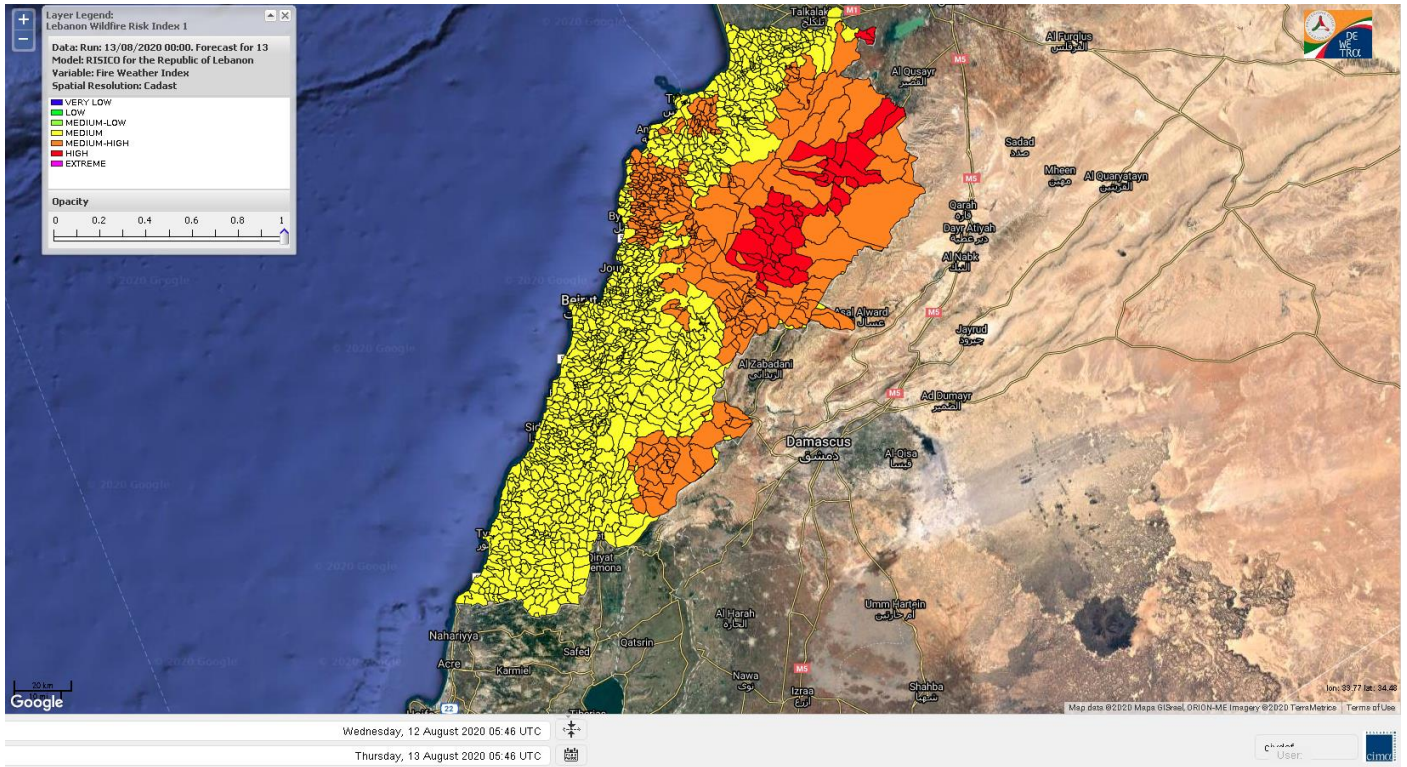

Lebanon for 13 August 2020