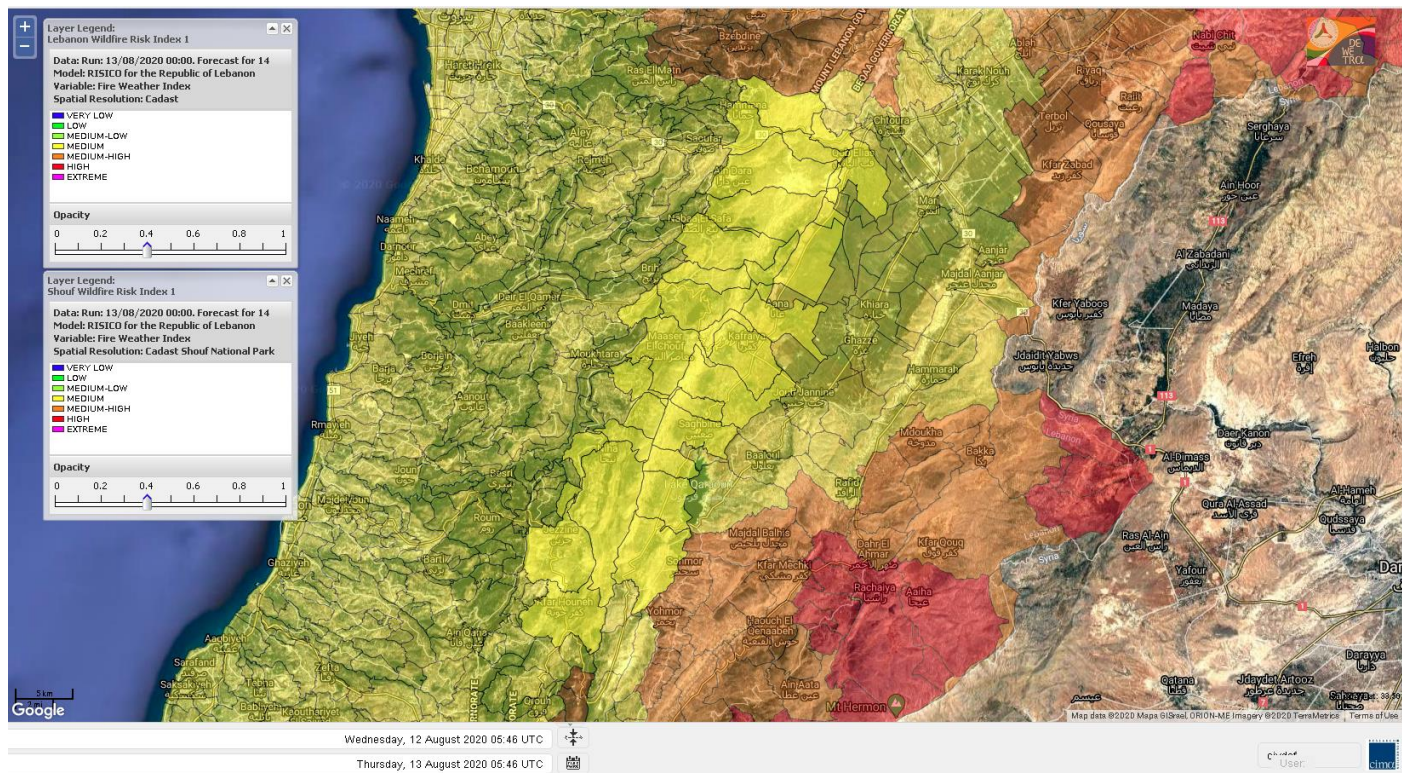

- VERY LOW
- LOW
- MEDIUM-LOW
- MEDIUM
- MEDIUM-HIGH
- HIGH
- EXTREME

Lebanon for 13 August 2020

Lebanon for 14 August 2020

Lebanon for 15 August 2020

Shouf Biosphere Reserve Forecast for 13 August 2020

Shouf Biosphere Reserve Forecast for 14 August 2020