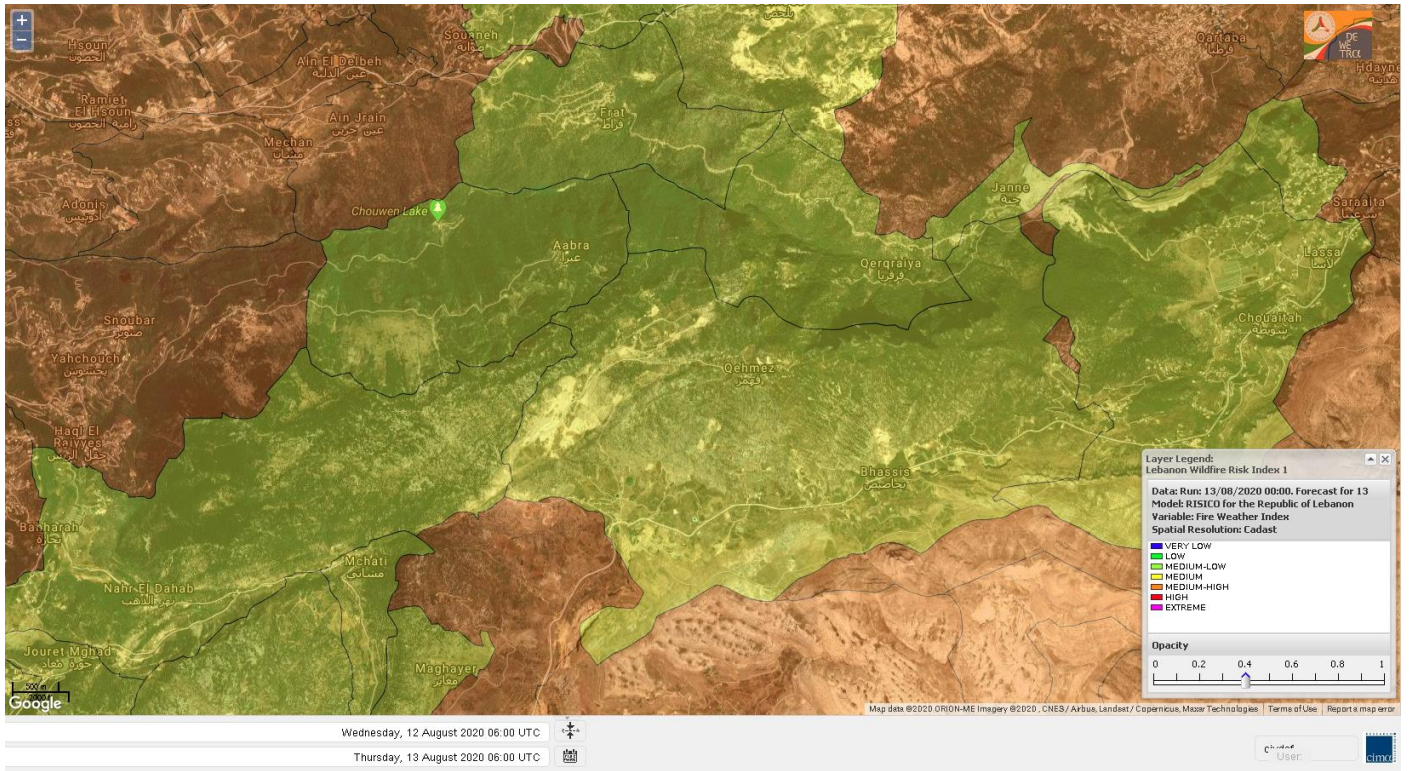

Jabal Moussa Reserve Forecast for 13 August 2020