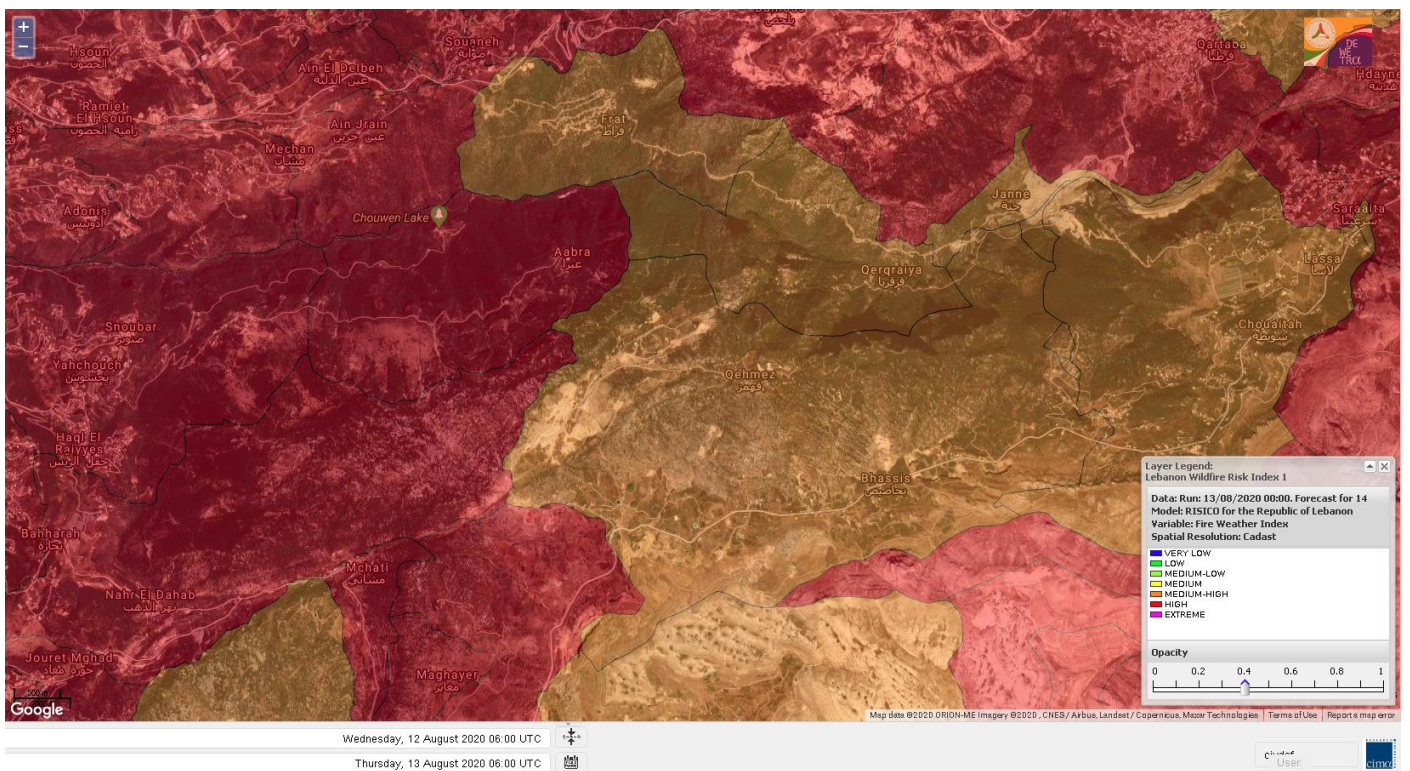

Jabal Moussa Reserve Forecast for 14 August 2020