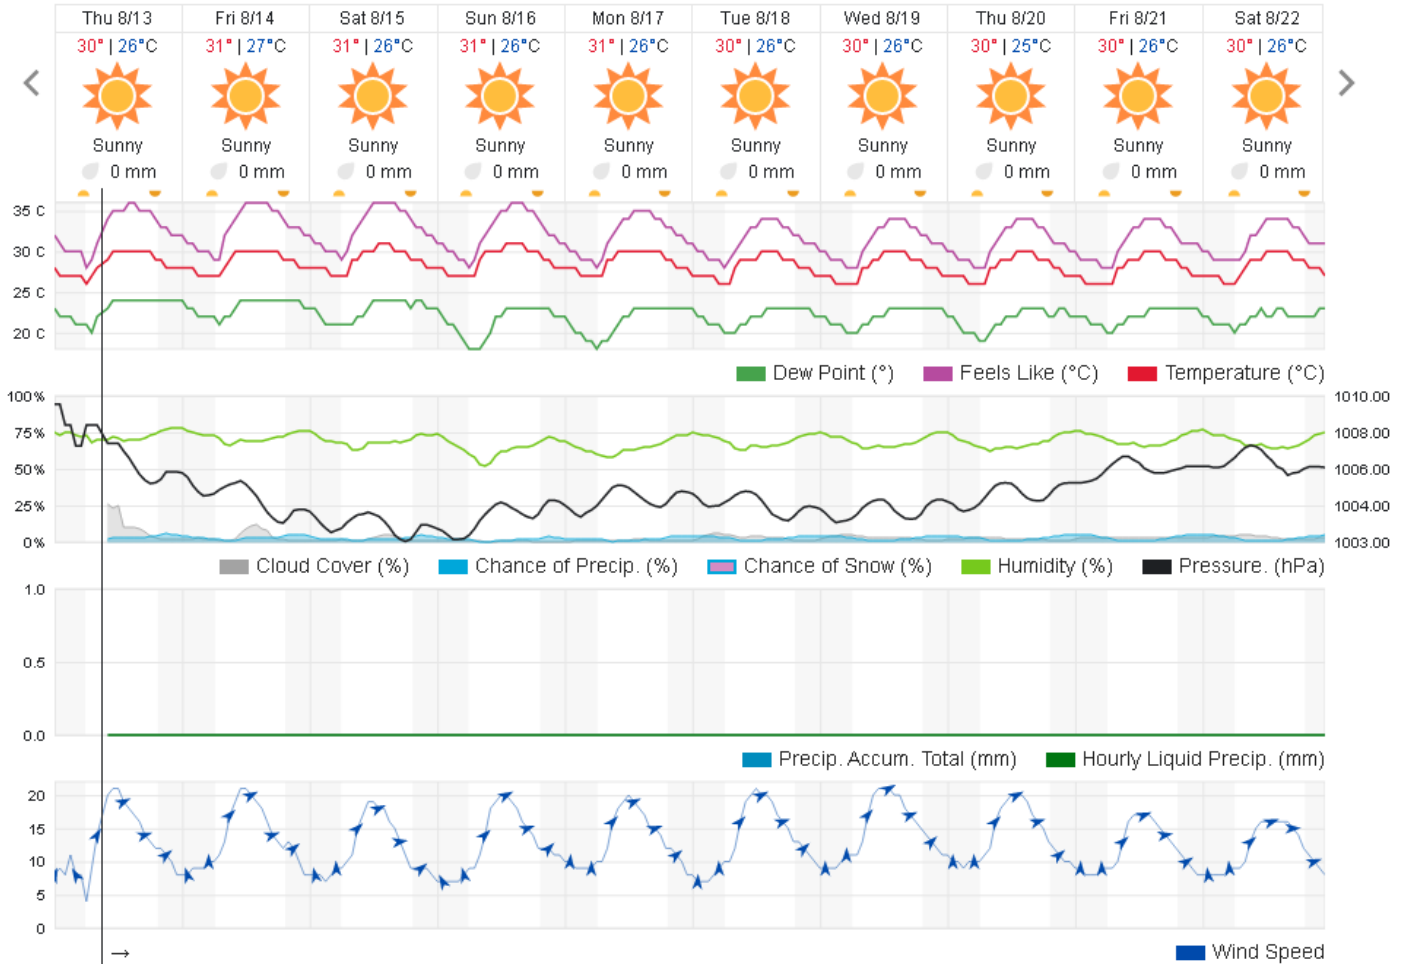

Beirut, Beirut, Lebanon 10-Day Weather Forecast ★ 🏠

☀️ 29° ACHRAFIEH,RIZK STATION | [CHANGE](#) ✓

TODAY

HOURLY

10-DAY

CALENDAR

HISTORY

WUNDERMAP

⚙️ Customize

Nord

Koura

Municipality	13-Aug	14-Aug	15-Aug	Municipality	13-Aug	14-Aug	15-Aug	Municipality	13-Aug	14-Aug	15-Aug
Aaba	M	MH	MH	Afsaddiq	M	MH	MH	Ain Ekrine	M	MH	MH
Amioun	M	MH	MH	Anfeh	M	M	MH	Badbhoun	M	MH	MH
Barghoun	M	MH	MH	Barsa	MH	MH	MH	Batroumine	M	MH	MH
Bdebba	M	MH	MH	Bechmizzine	M	MH	MH	Bednayel El-Koura	MH	H	MH
Bhabbouch El-Koura	MH	MH	MH	Bkeftine	MH	MH	MH	Bnehran	MH	MH	MH
Bqaiaa El-Koura	M	MH	MH	Bsarma	M	MH	MH	Btaaboura	M	MH	MH
Bterram	M	MH	MH	Btouratij	M	MH	MH	Bziza	M	MH	MH
Dar Beehtar	M	H	H	Dar Chmezzine	M	MH	MH	Deddeh	M	MH	MH
Deir El-Balamand	MH	MH	MH	Fih	M	MH	MH	Hraiche	M	M	MH
Ijdaabrine	MH	MH	MH	Kaftoun	MH	MH	MH	Kefraya El-Koura	M	MH	MH
Kfarakka	M	MH	MH	Kfarhata	MH	MH	MH	Kfarhazir	M	MH	MH