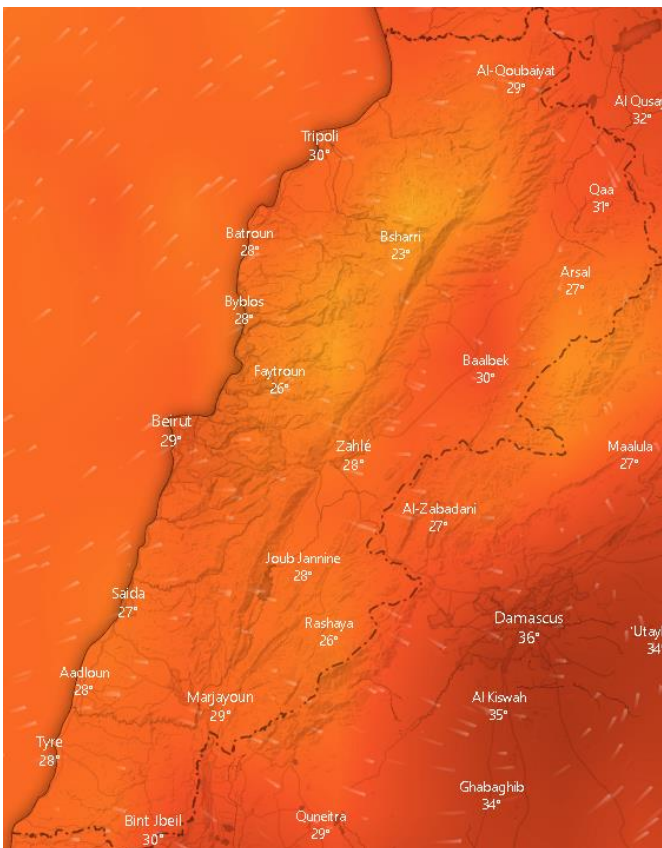

Lebanon for 13 August 2020