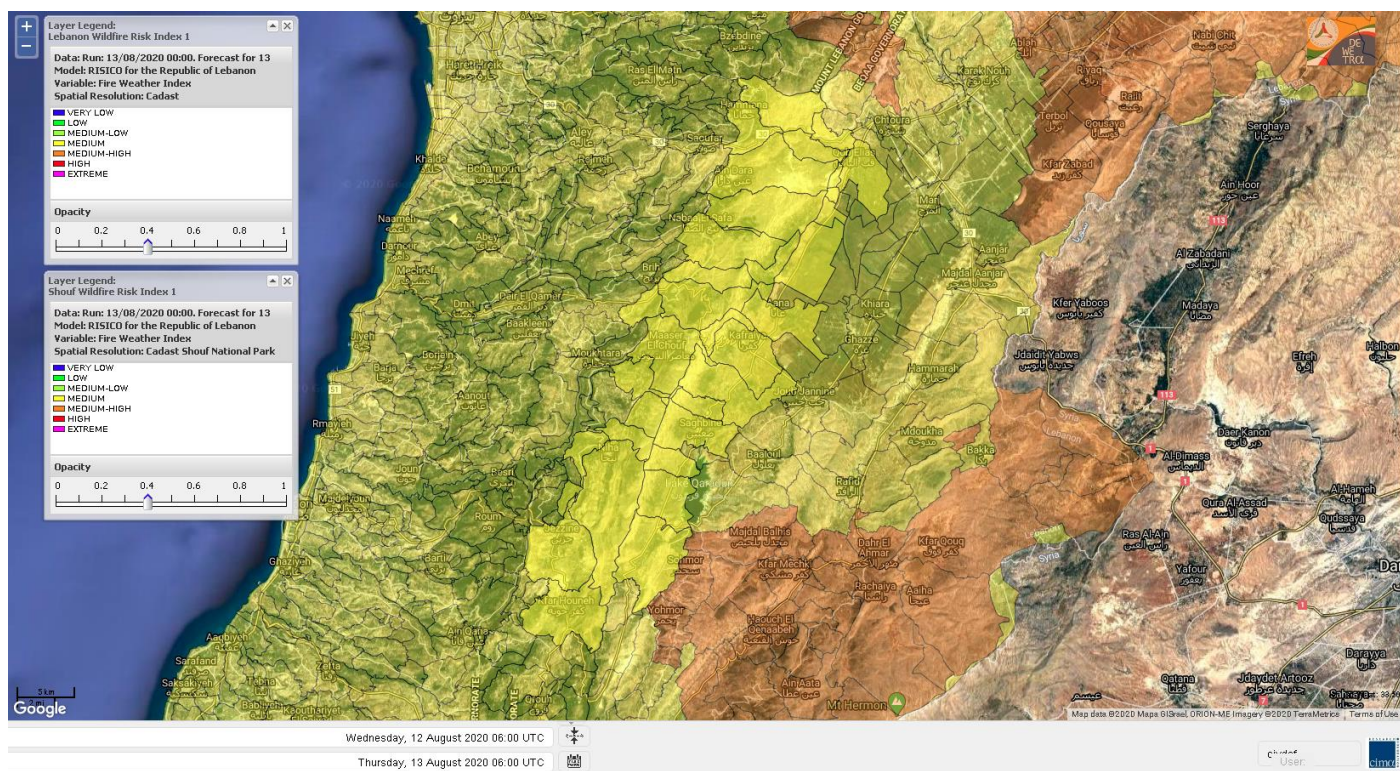

- VERY LOW
- LOW
- MEDIUM-LOW
- MEDIUM
- MEDIUM-HIGH
- HIGH
- EXTREME

Lebanon for 13 August 2020

Lebanon for 14 August 2020

Lebanon for 15 August 2020

Shouf Biosphere Reserve Forecast for 13 August 2020

Shouf Biosphere Reserve Forecast for 14 August 2020