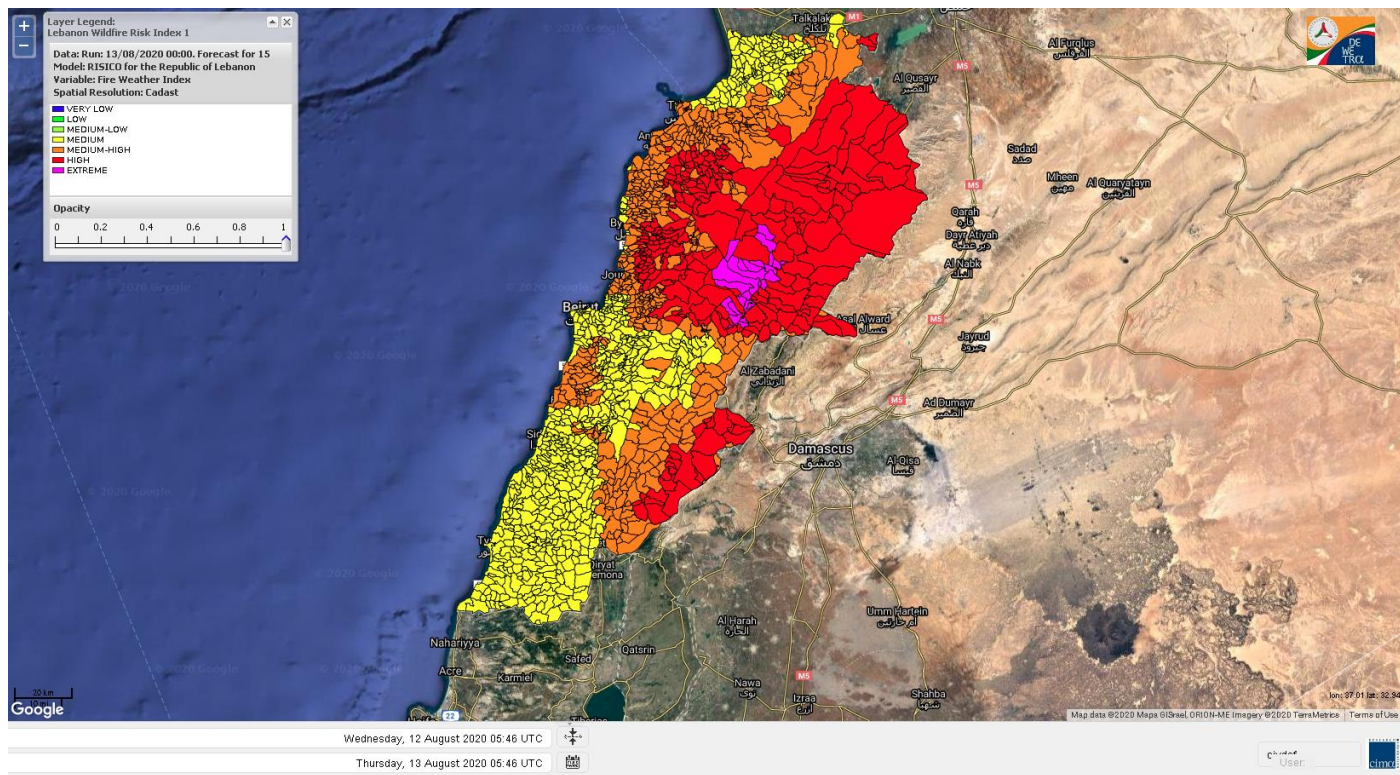

- VERY LOW
- LOW
- MEDIUM-LOW
- MEDIUM
- MEDIUM-HIGH
- HIGH
- EXTREME

Lebanon for 13 August 2020

Lebanon for 14 August 2020

Lebanon for 15 August 2020

Shouf Biosphere Reserve Forecast for 13 August 2020

Shouf Biosphere Reserve Forecast for 14 August 2020