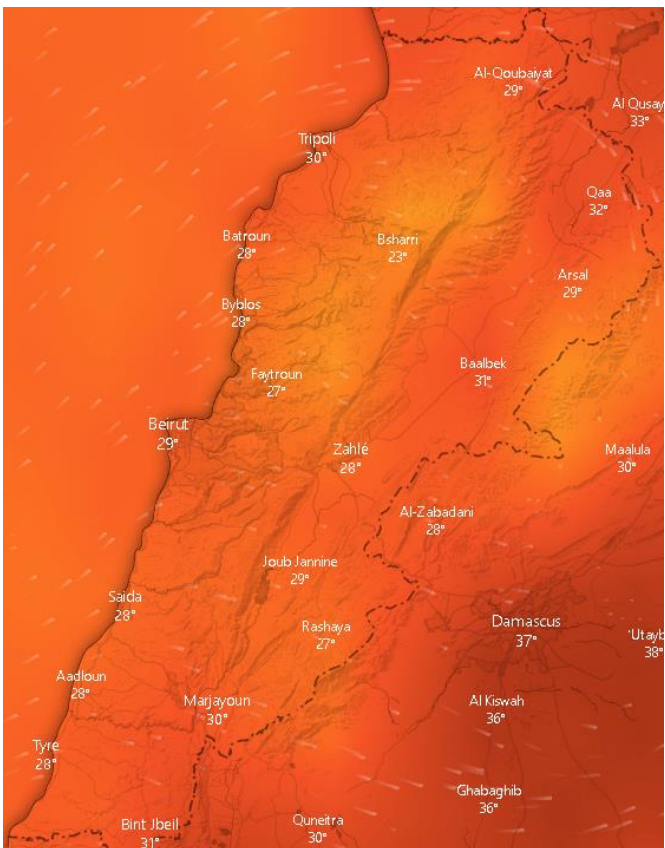

Lebanon for 14 August 2020

Lebanon for 15 August 2020

Beirut, Beirut, Lebanon 10-Day Weather Forecast ★ 🏠

☀️ 29° ACHRAFIEH,RIZK STATION | [CHANGE](#) ✓

TODAY

HOURLY

10-DAY

CALENDAR