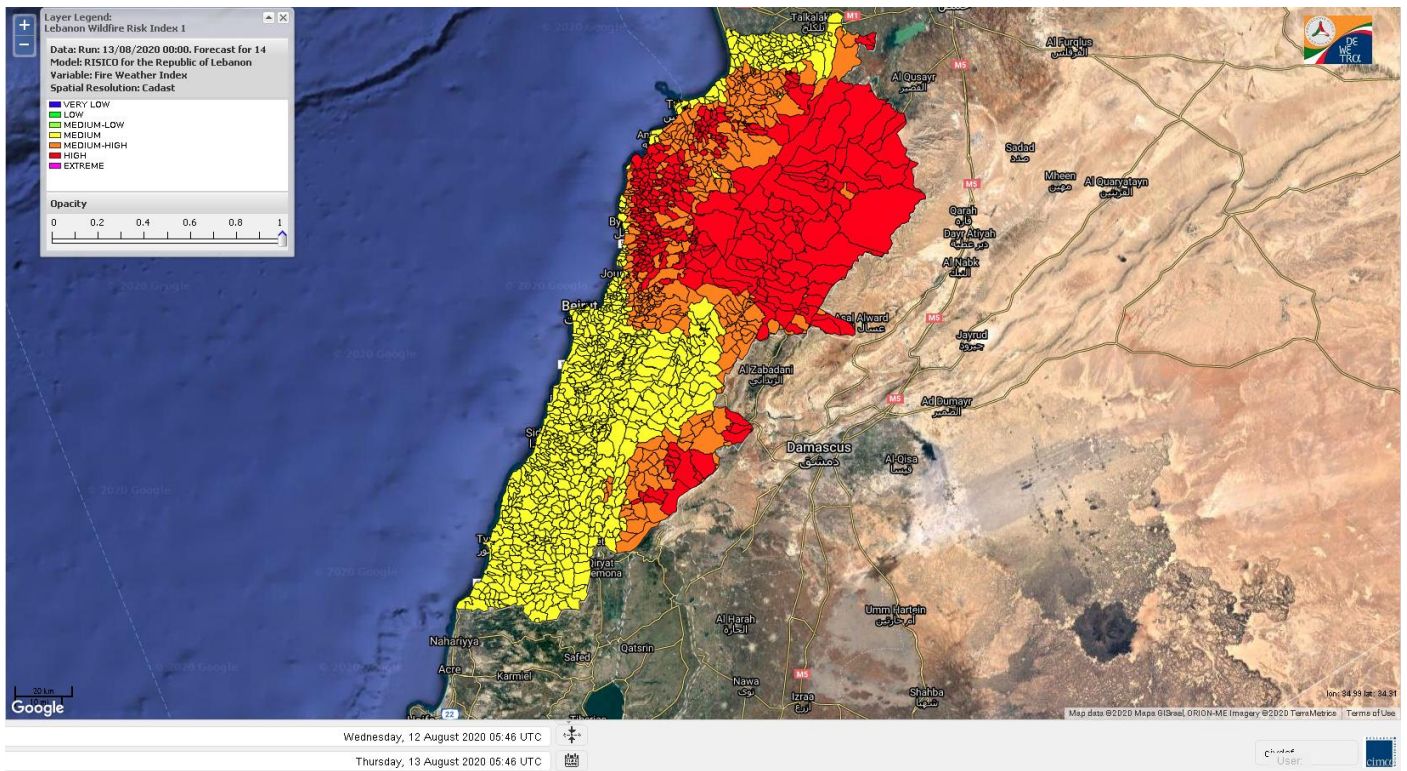

Lebanon for 14 August 2020