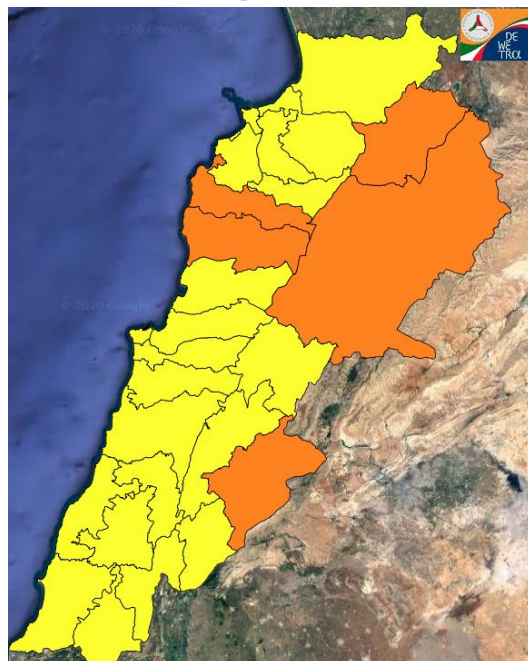

13 August 2020