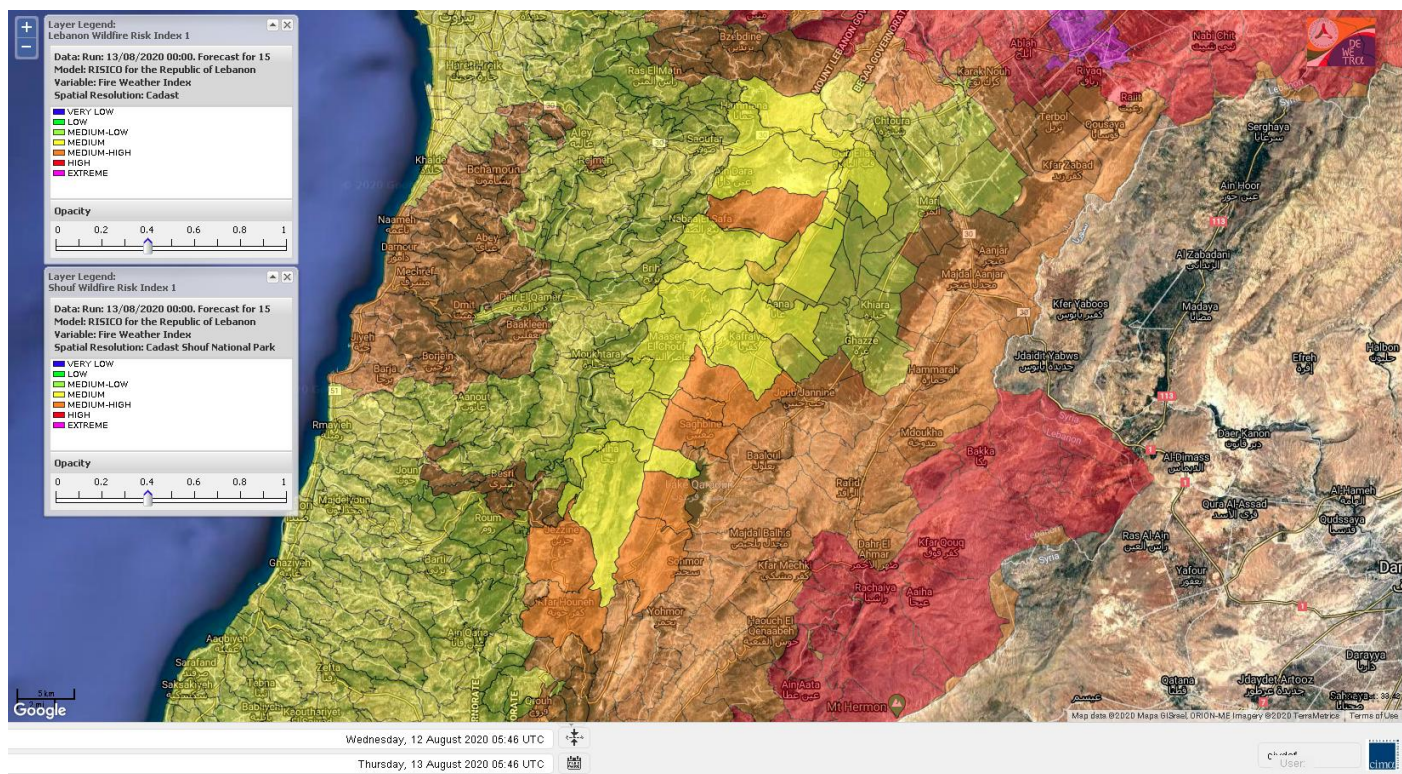

Shouf Biosphere Reserve Forecast for 15 August 2020