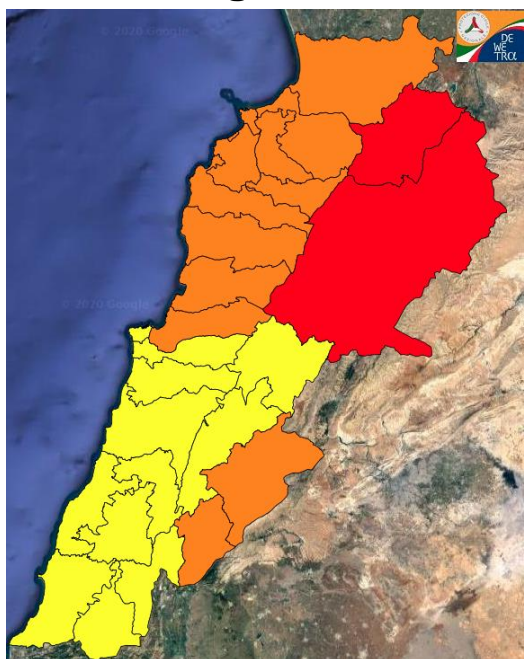

Beirut, 13 August 2020

FIRE RISK INDEX

12 August 2020

13 August 2020

14 August 2020

15 August 2020

Layer Legend:
Lebanon Wildfire Risk Index 1

Data: Run: 13/08/2020 00:00. Forecast for 13
Model: RISICO for the Republic of Lebanon
Variable: Fire Weather Index
Spatial Resolution: Caza