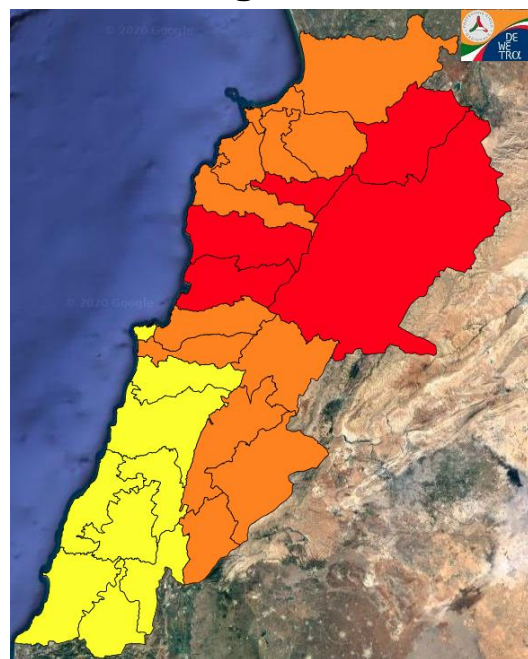

Beirut, 13 August 2020

FIRE RISK INDEX

12 August 2020

13 August 2020

14 August 2020

15 August 2020

Layer Legend:
Lebanon Wildfire Risk Index 1

Data: Run: 13/08/2020 00:00. Forecast for 13
Model: RISICO for the Republic of Lebanon
Variable: Fire Weather Index
Spatial Resolution: Caza