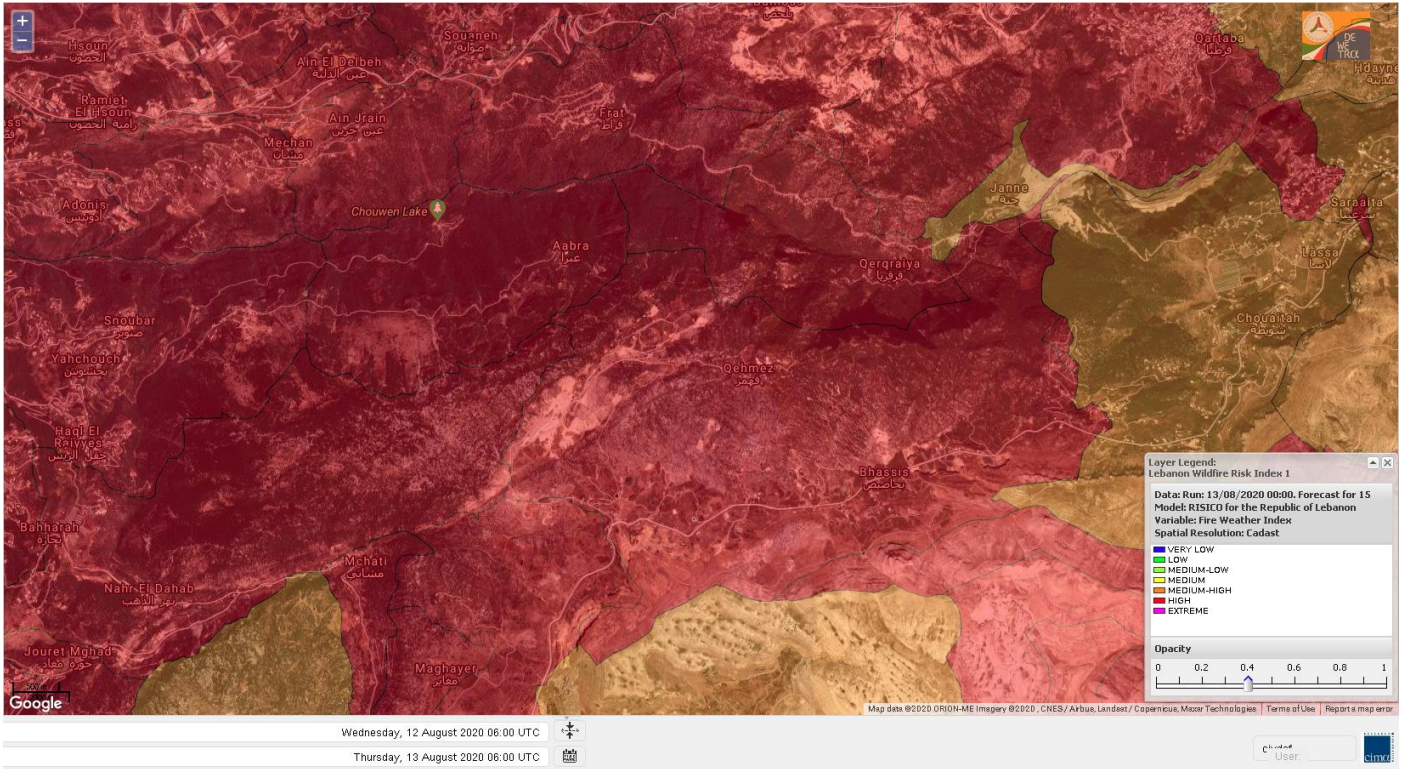

Jabal Moussa Reserve Forecast for 15 August 2020