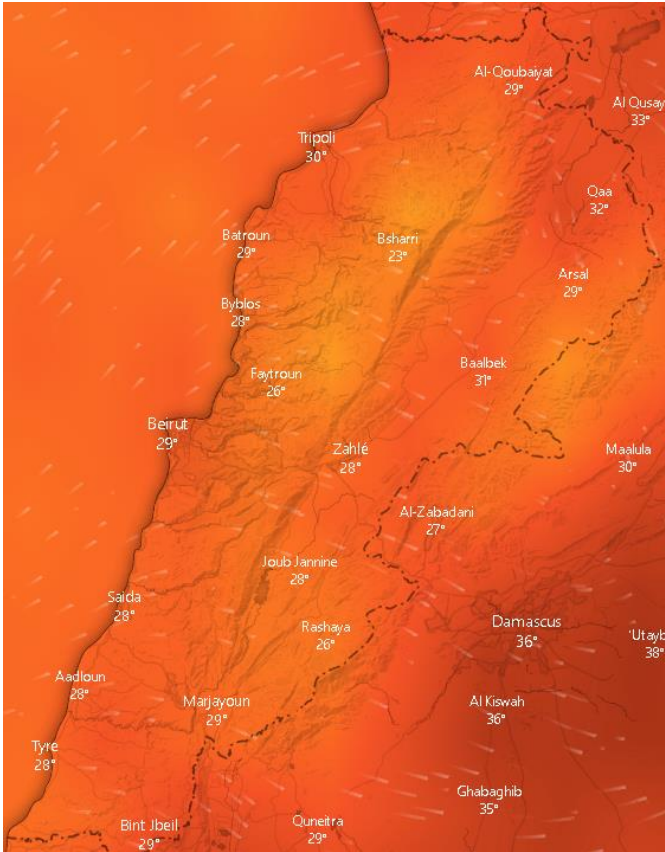

Lebanon for 14 August 2020

Lebanon for 15 August 2020

Beirut, Beirut, Lebanon 10-Day Weather Forecast ★ 🏠

☀️ 29° ACHRAFIEH,RIZK STATION | [CHANGE](#) ✓

TODAY

HOURLY

10-DAY

CALENDAR