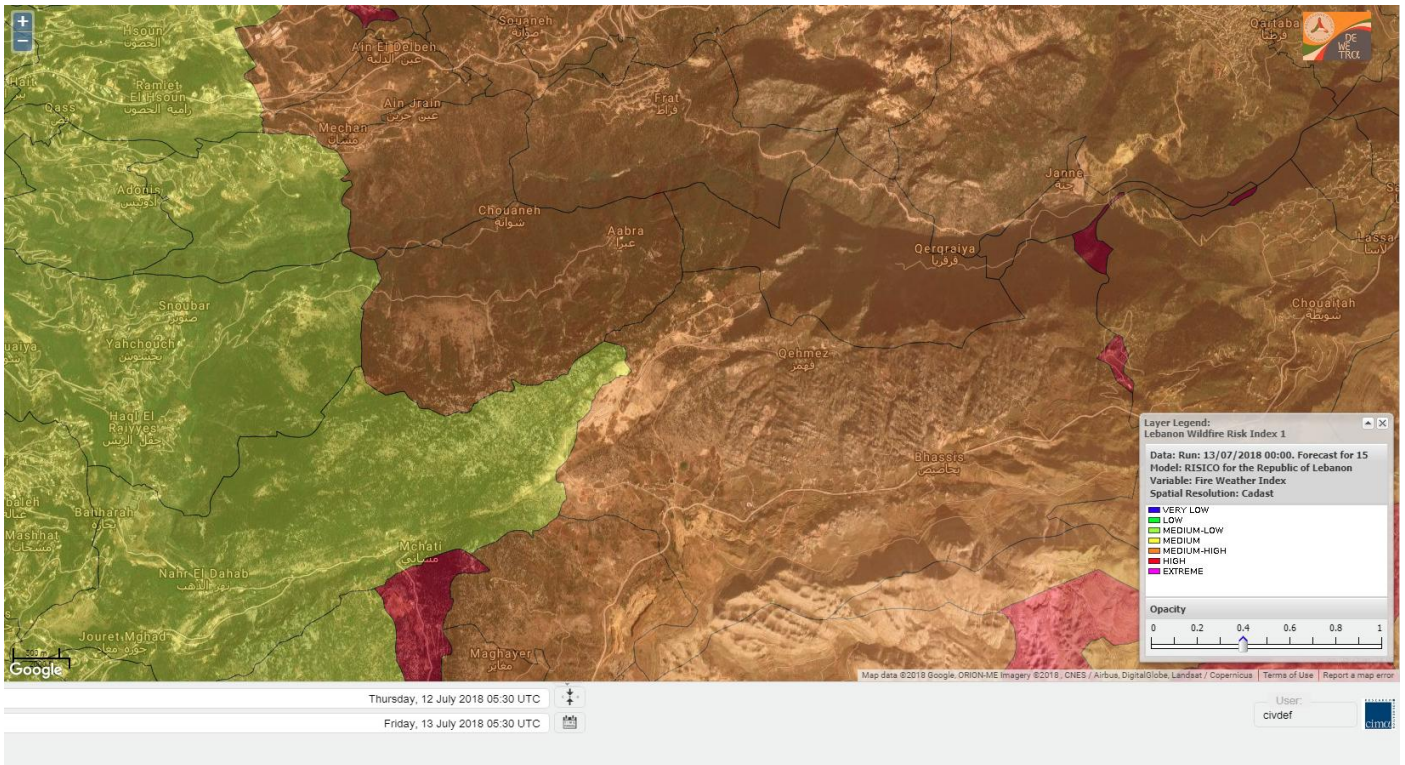

Jabal Moussa Reserve Forecast for 15 July 2018