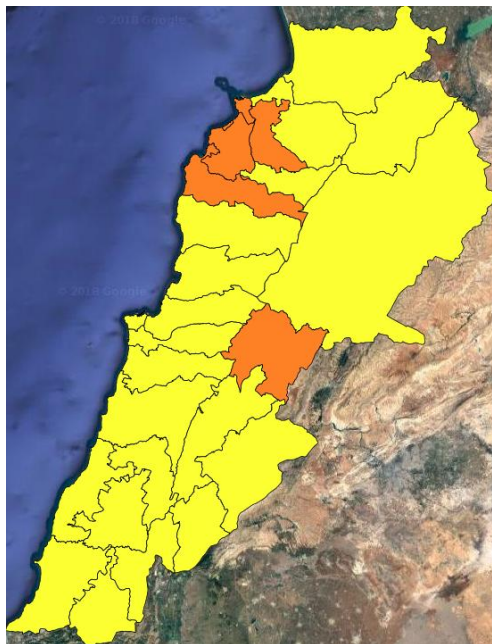

FIRE RISK INDEX

12 July 2018