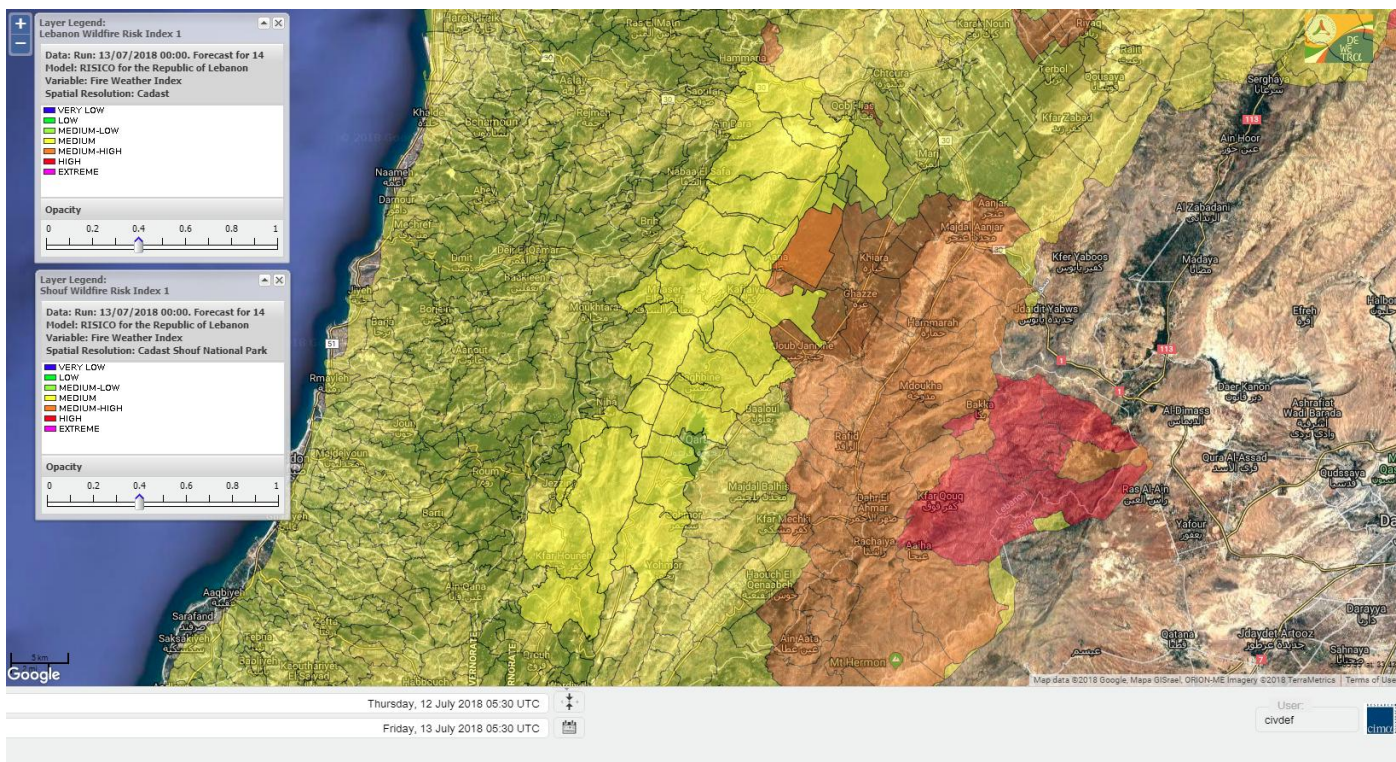

Shouf Biosphere Reserve Forecast for 14 July 2018