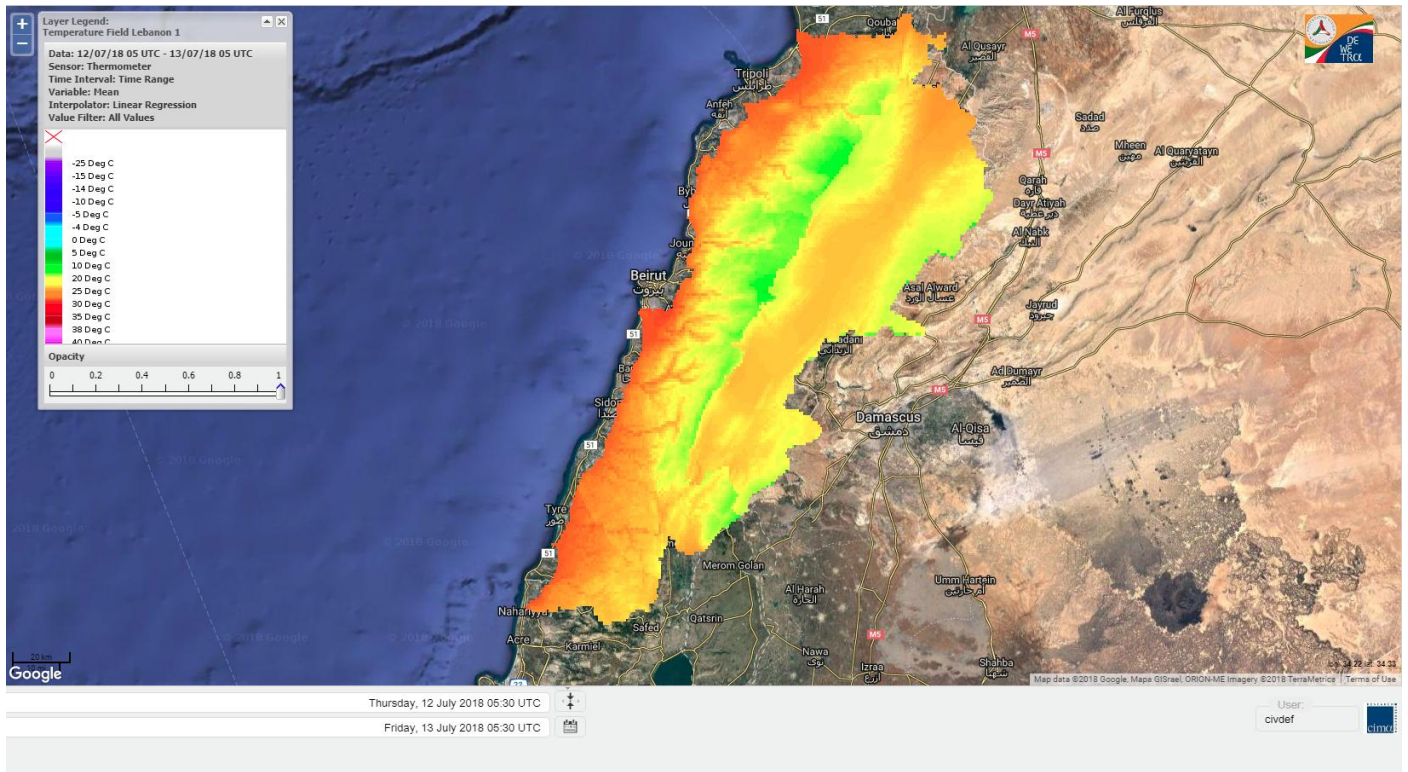

Lebanon temperature for Lebanon 13 July 2018