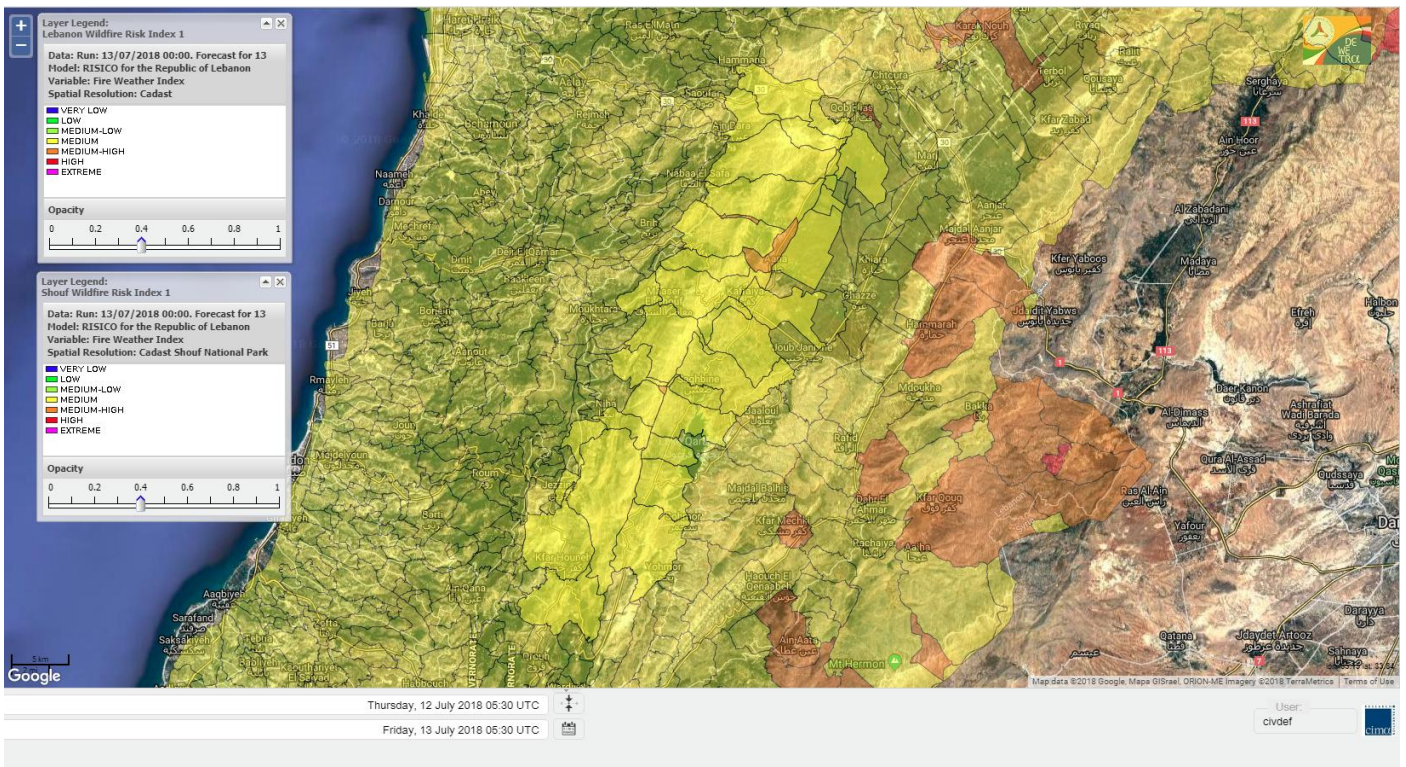

Shouf Biosphere Reserve Forecast for 13 July 2018