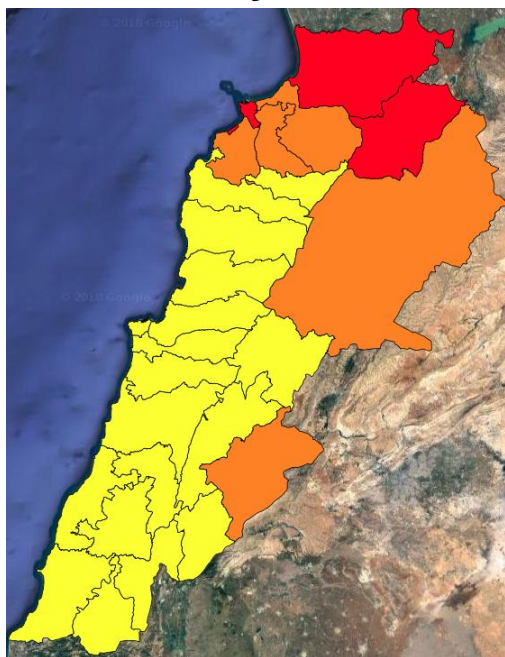

14 July 2018