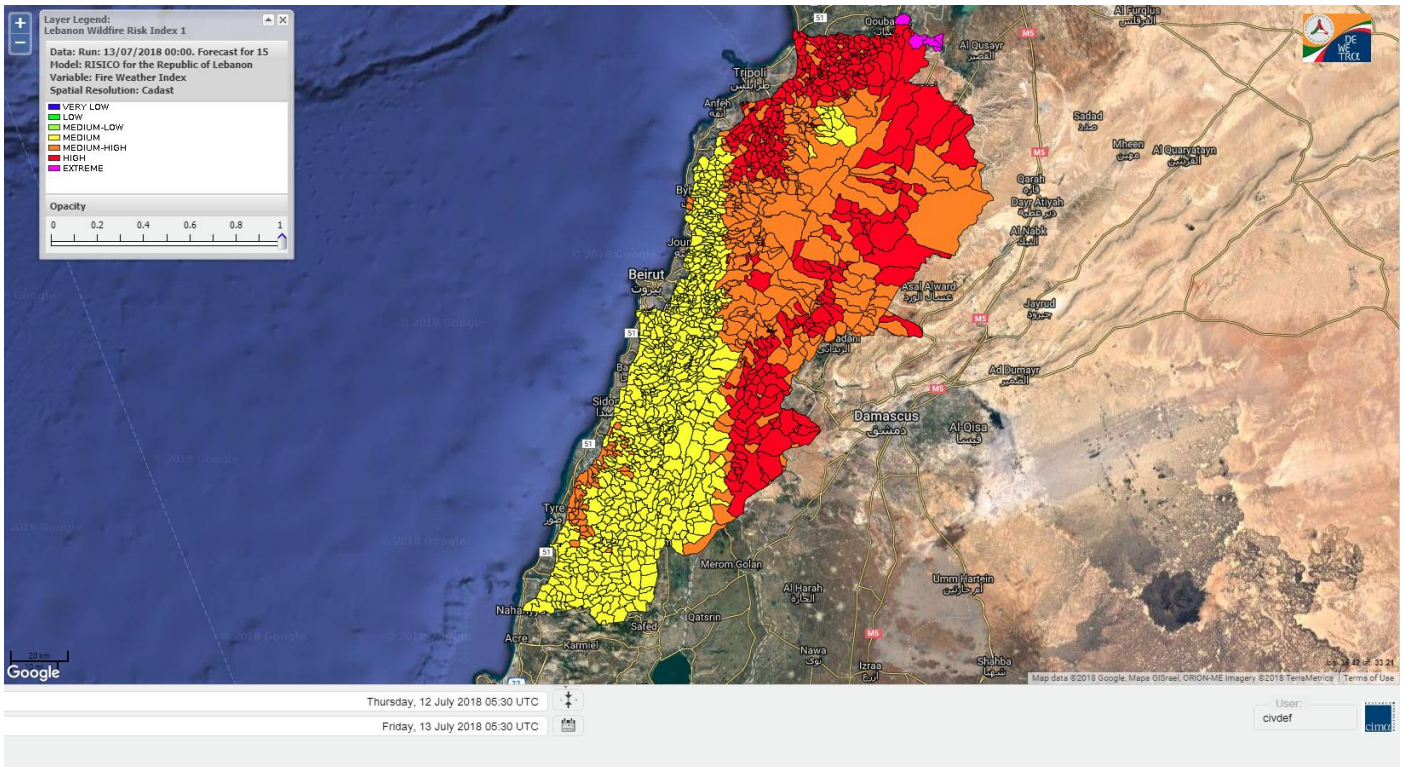

Lebanon for 15 July 2018