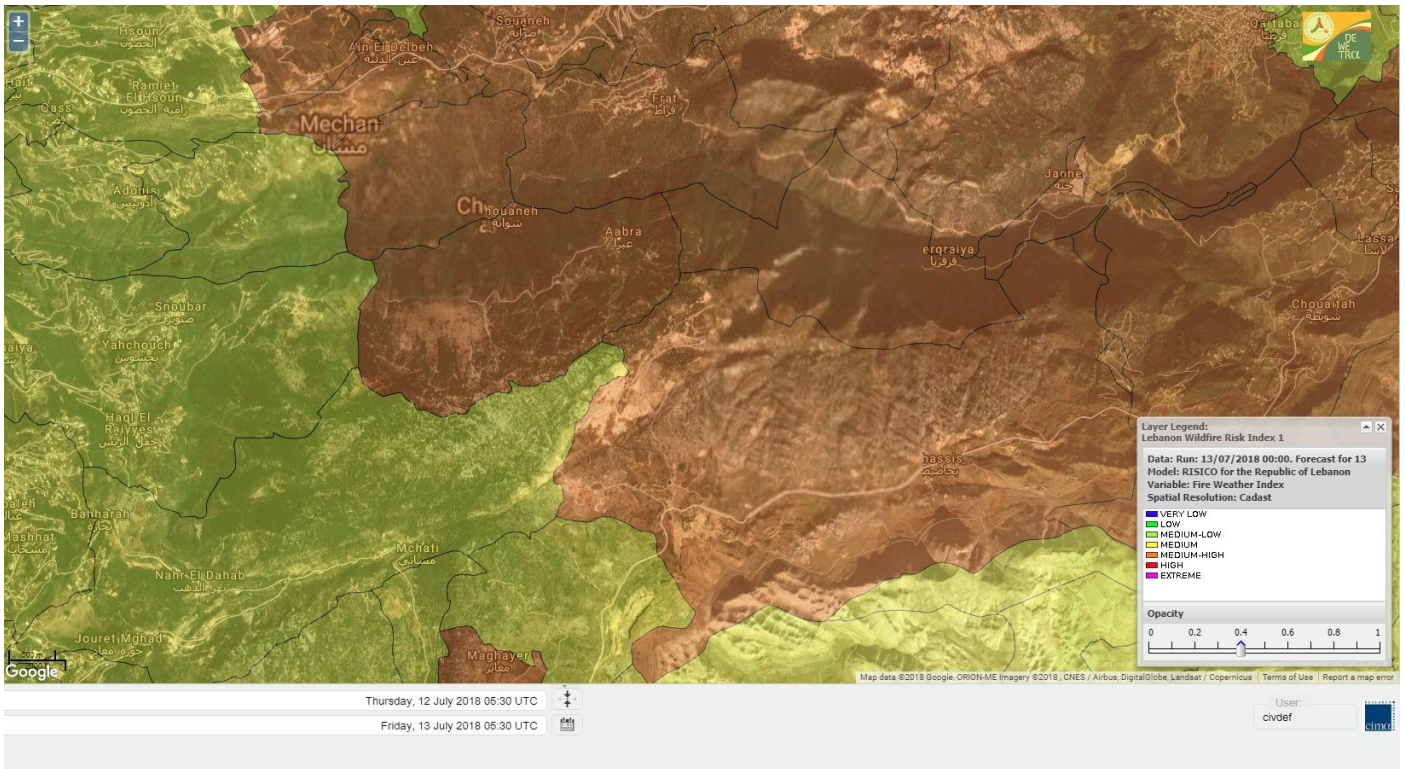

Lebanon for 15 July 2018

Shouf Biosphere Reserve Forecast for 13 July 2018

Shouf Biosphere Reserve Forecast for 14 July 2018

Shouf Biosphere Reserve Forecast for 15 July 2018

Jabal Moussa Reserve Forecast for 13 July 2018