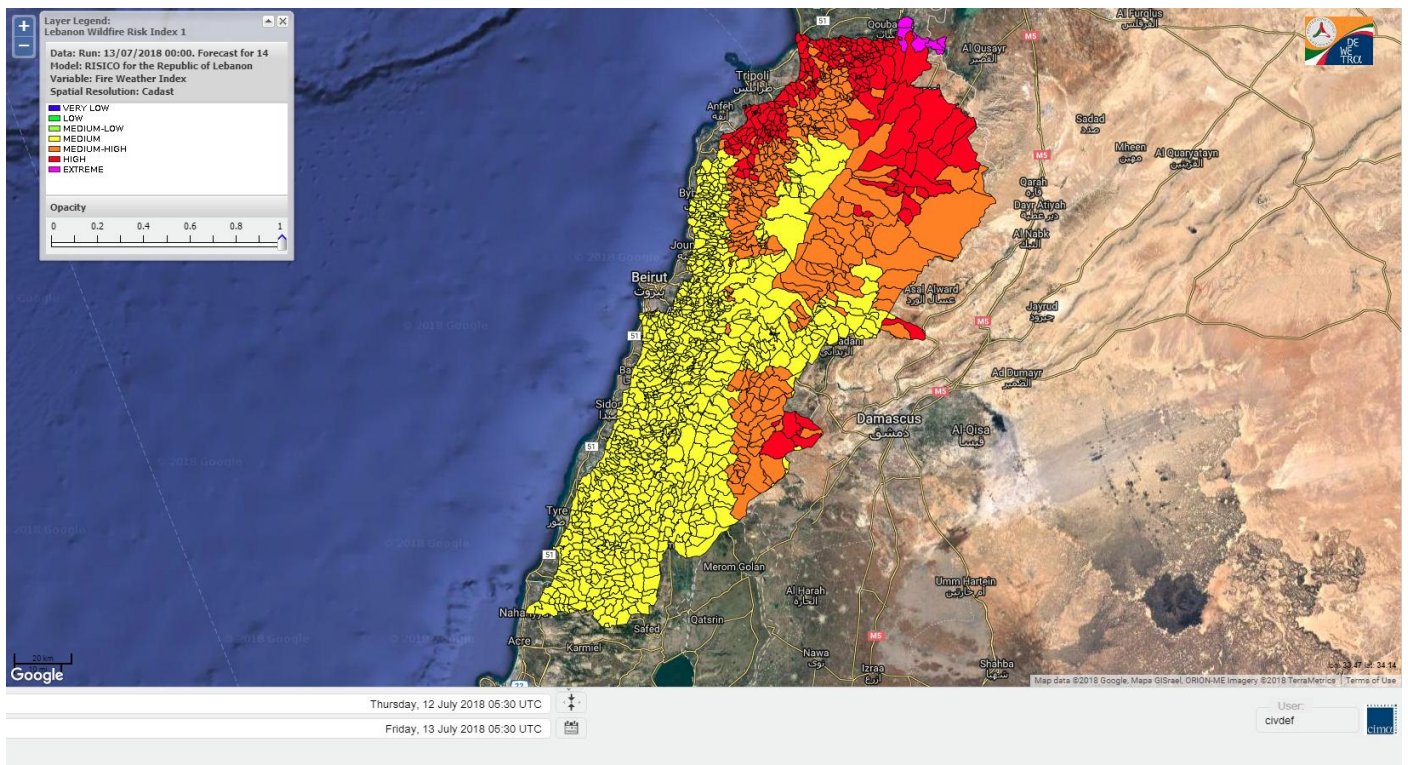

Lebanon for 14 July 2018