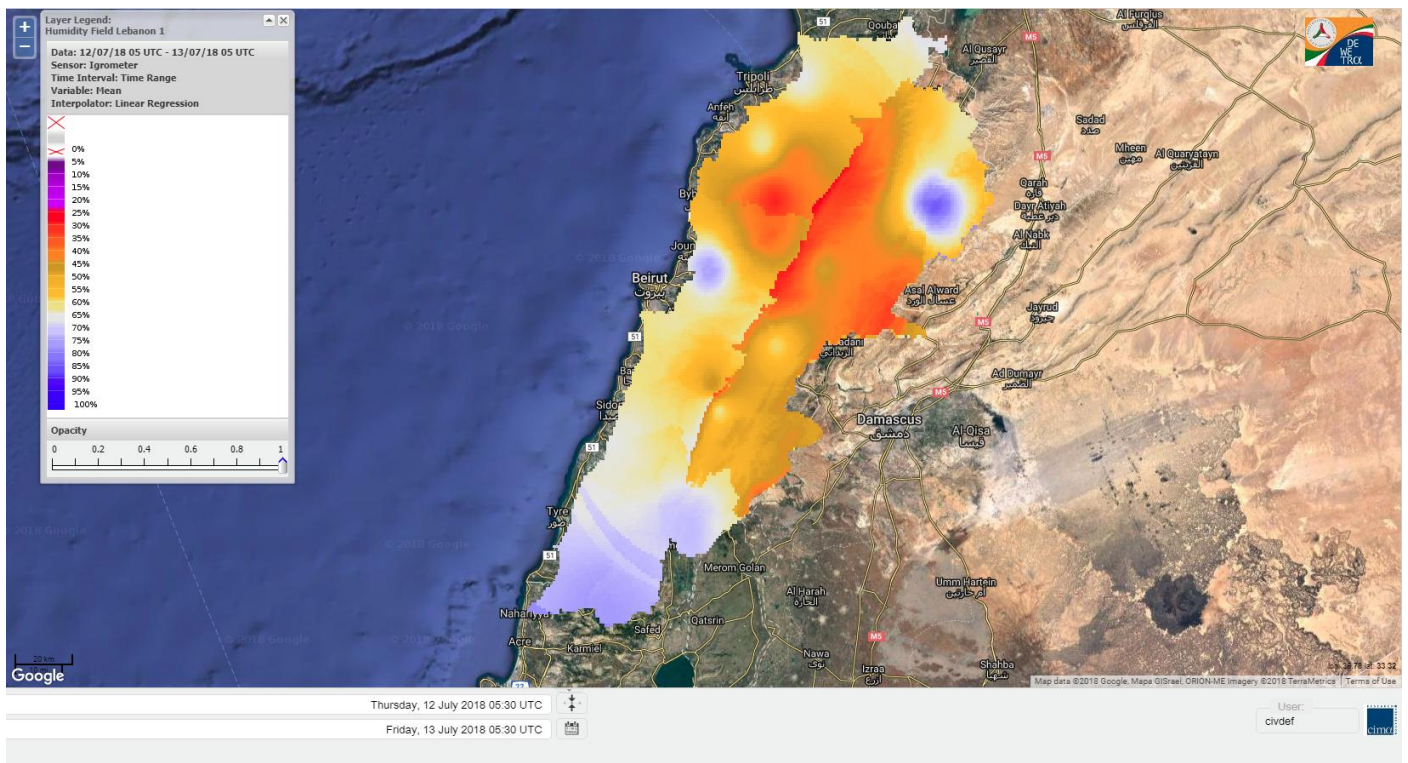

Lebanon humidity for Lebanon 13 July 2018