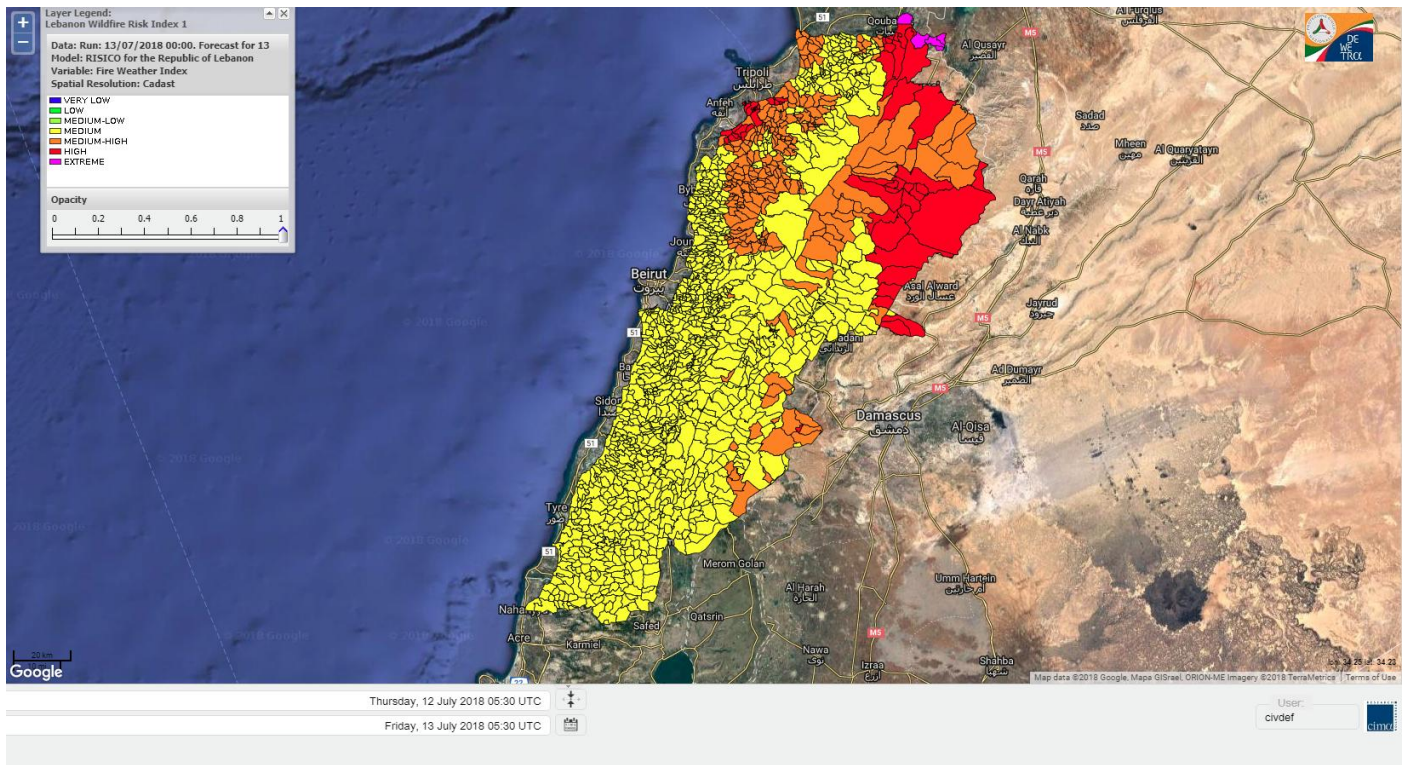

Lebanon for 13 July 2018