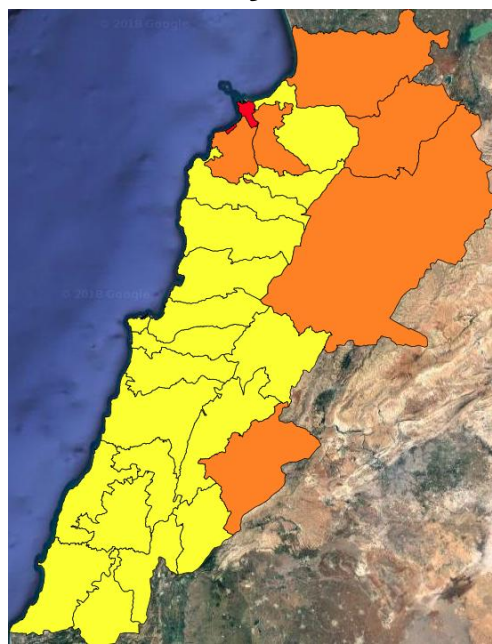

13 July 2018