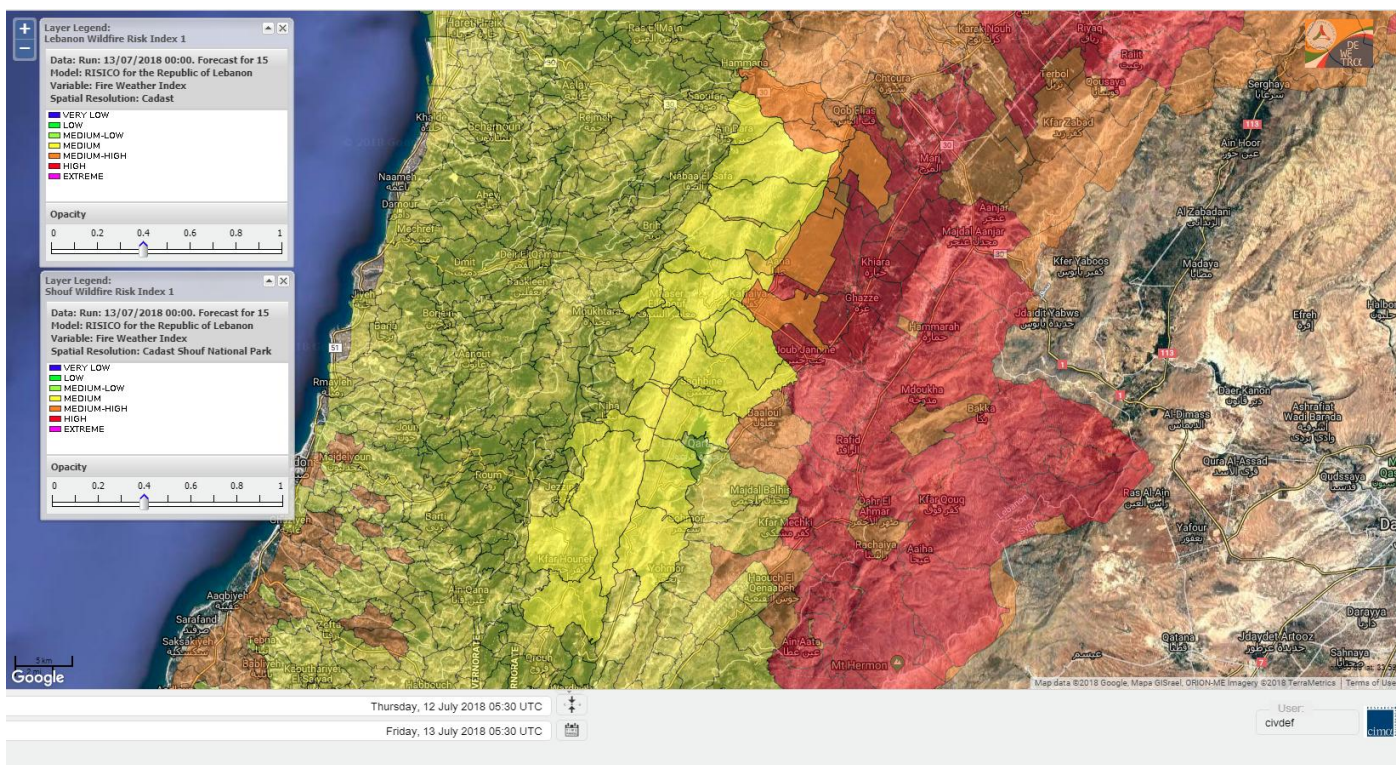

Lebanon for 15 July 2018

Shouf Biosphere Reserve Forecast for 13 July 2018

Shouf Biosphere Reserve Forecast for 14 July 2018

Shouf Biosphere Reserve Forecast for 15 July 2018

Jabal Moussa Reserve Forecast for 13 July 2018