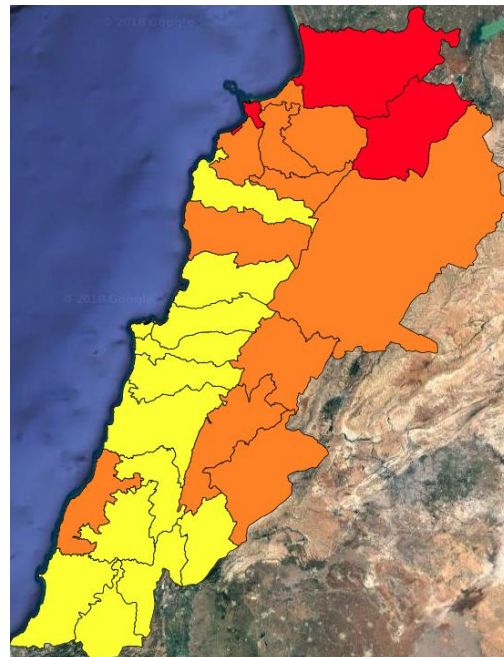

Beirut, 13 July 2018

FIRE RISK INDEX

12 July 2018

13 July 2018

14 July 2018

15 July 2018

Layer Legend:
Lebanon Wildfire Risk Index 1

Data: Run: 13/07/2018 00:00. Forecast for 13
Model: RISICO for the Republic of Lebanon
Variable: Fire Weather Index
Spatial Resolution: Caza