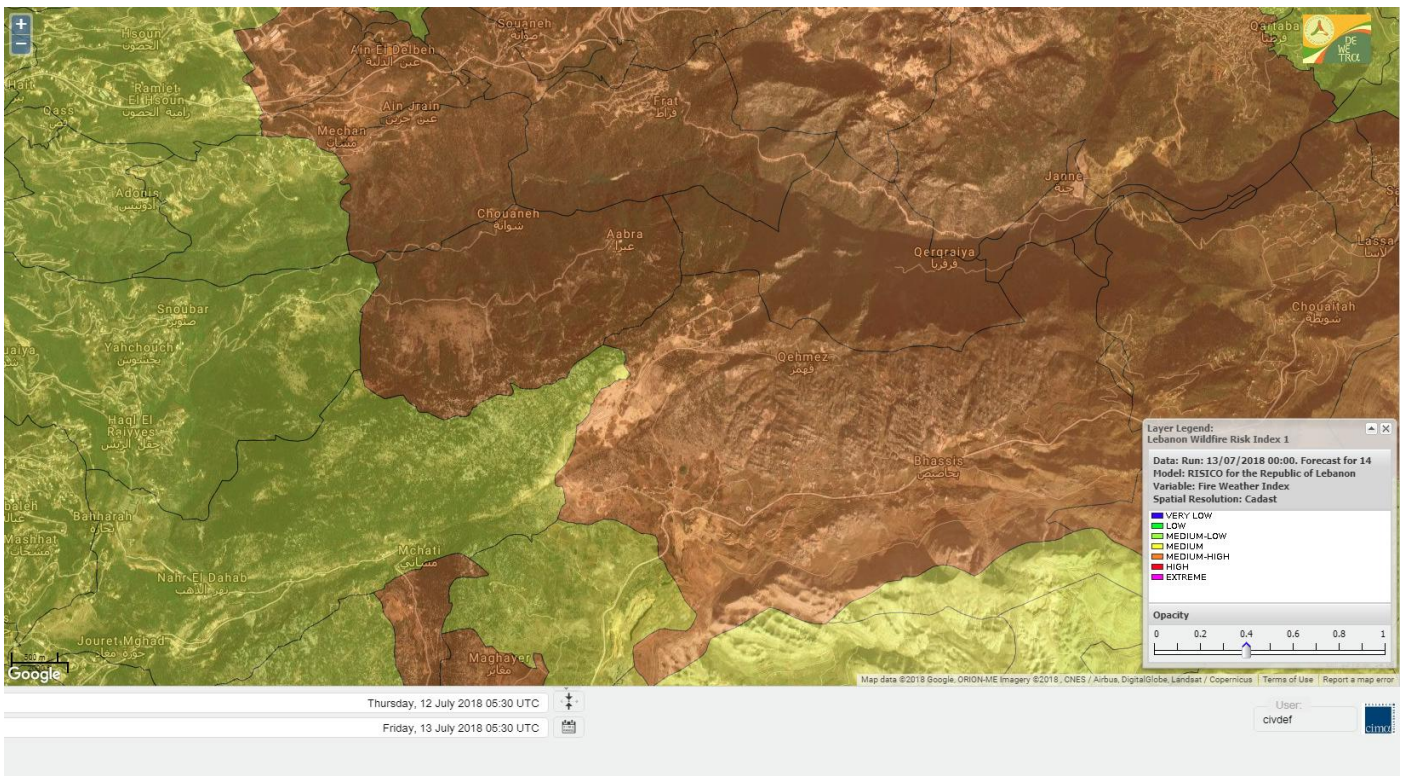

Jabal Moussa Reserve Forecast for 14 July 2018