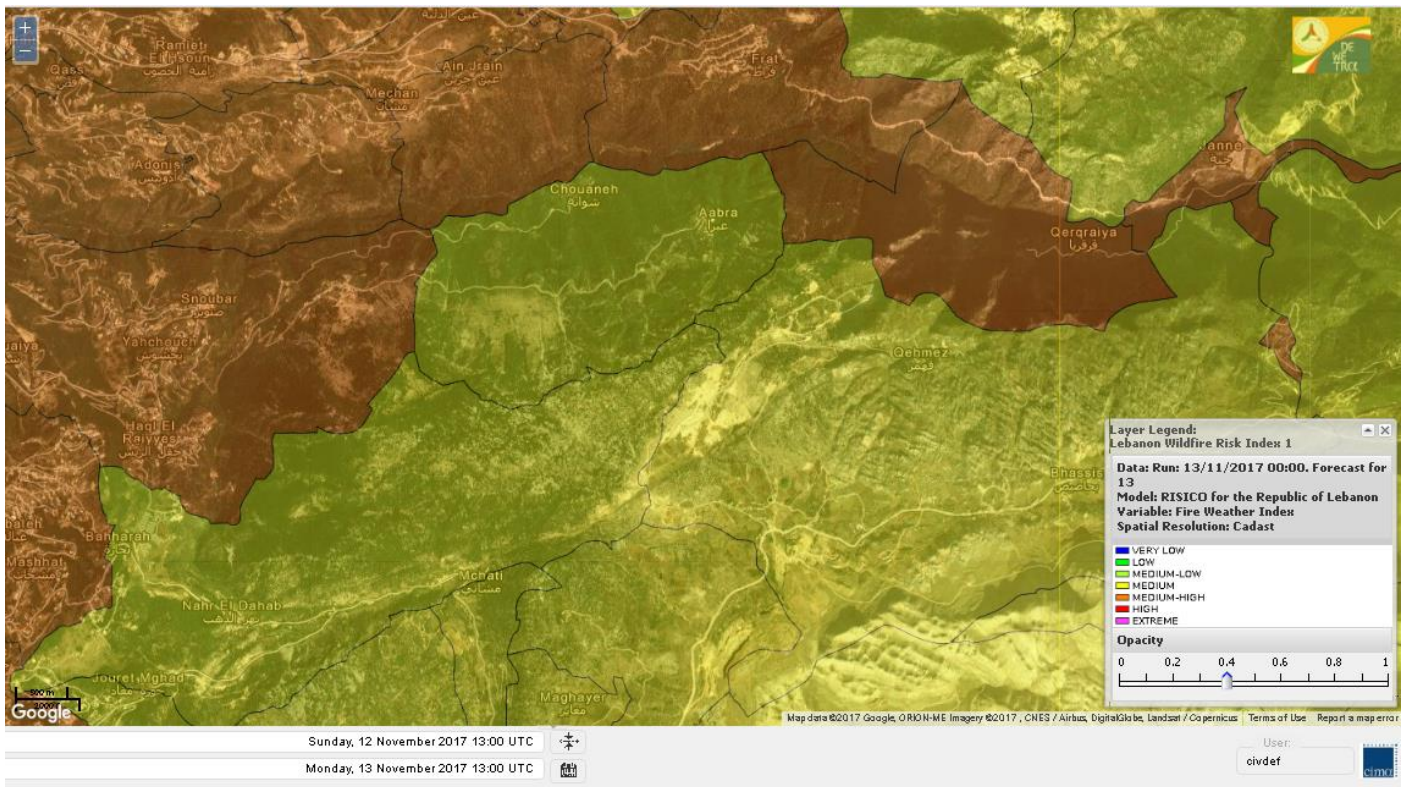

Jabal Moussa Reserve Forecast for 13 Nov 2017