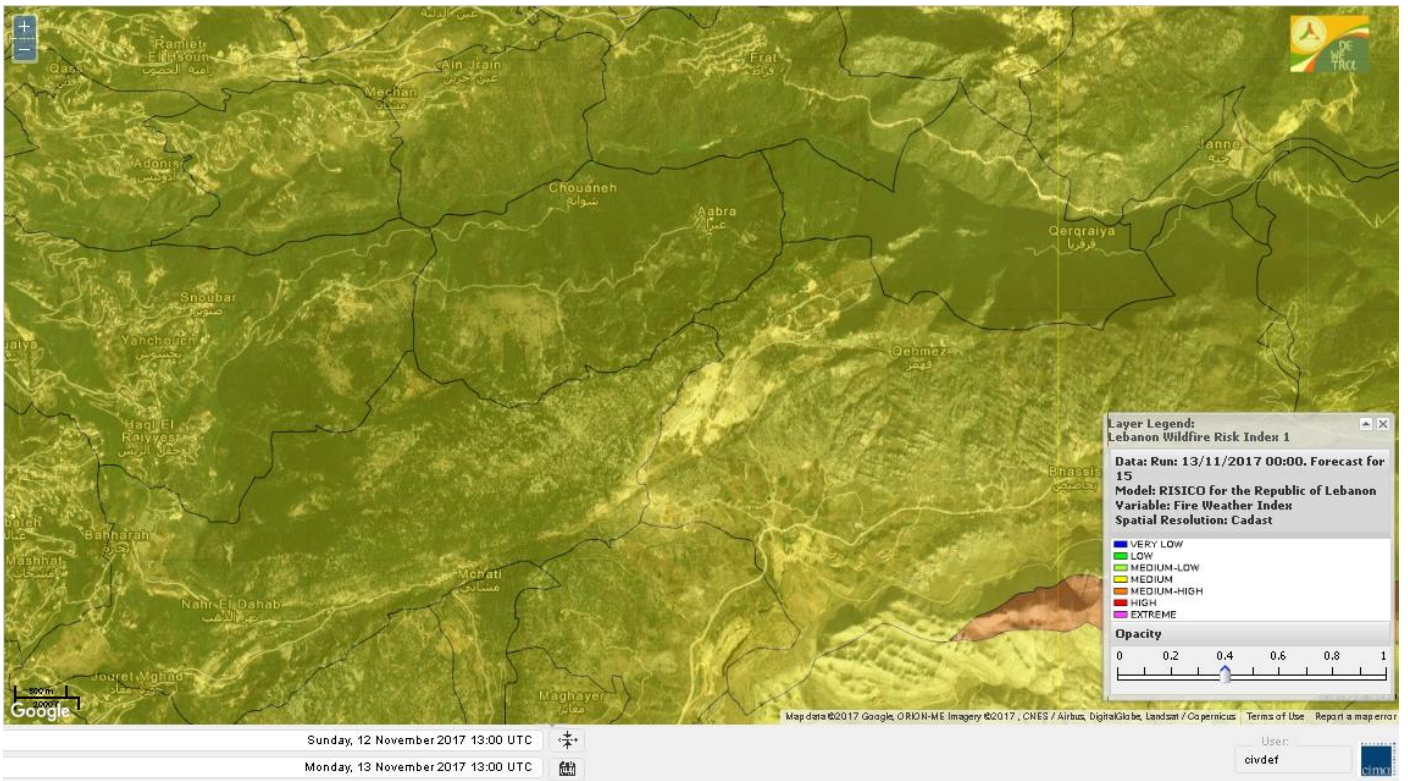

Jabal Moussa Reserve Forecast for 15 Nov 2017