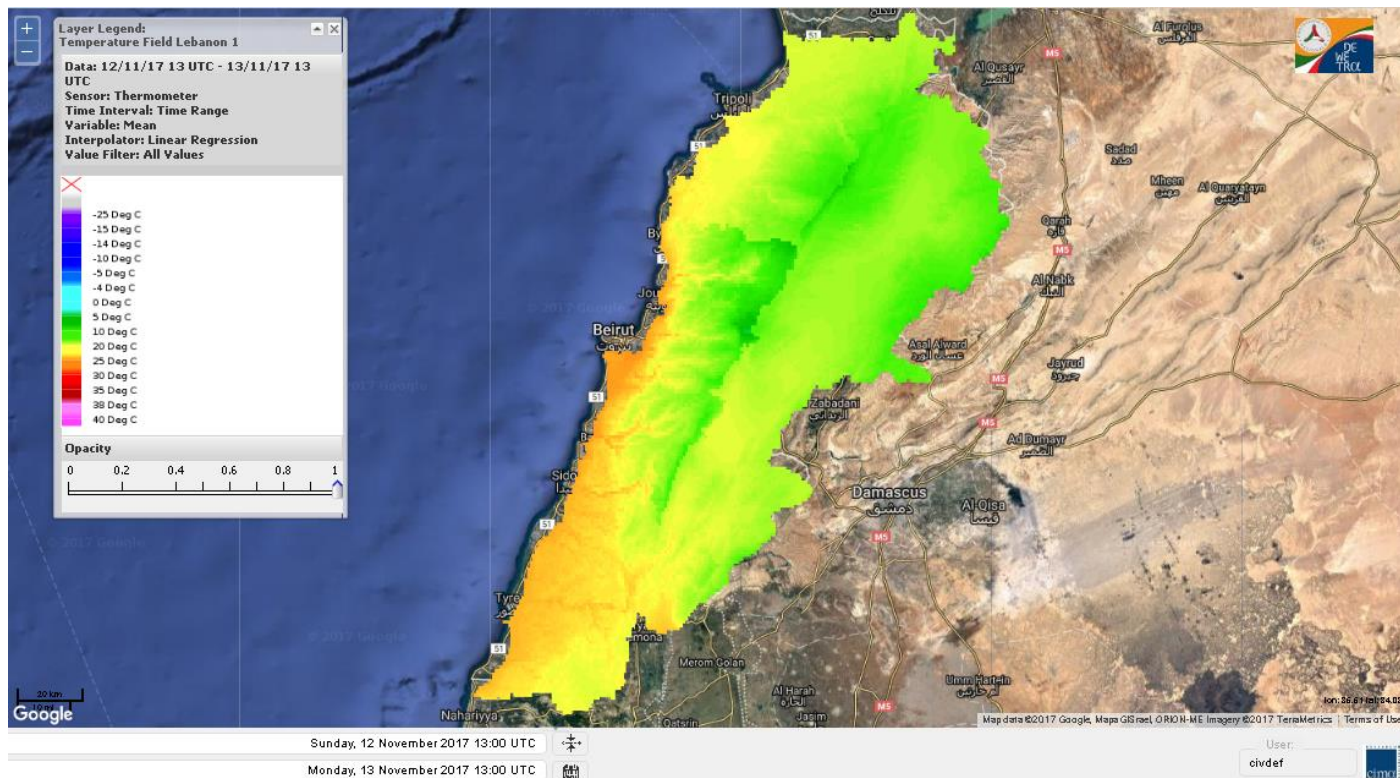

Lebanon temperature for Lebanon for 13 Nov 2017