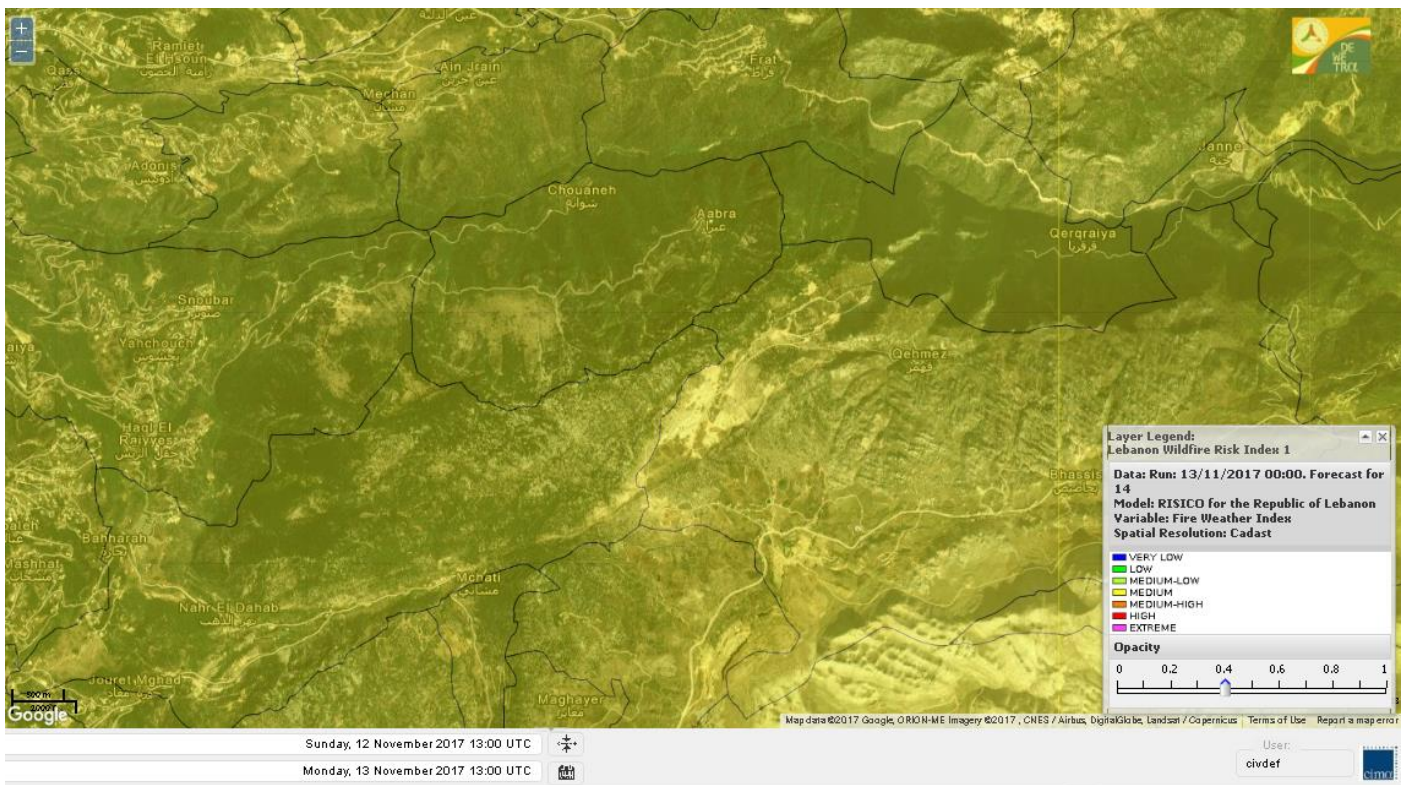

Jabal Moussa Reserve Forecast for 14 Nov 2017