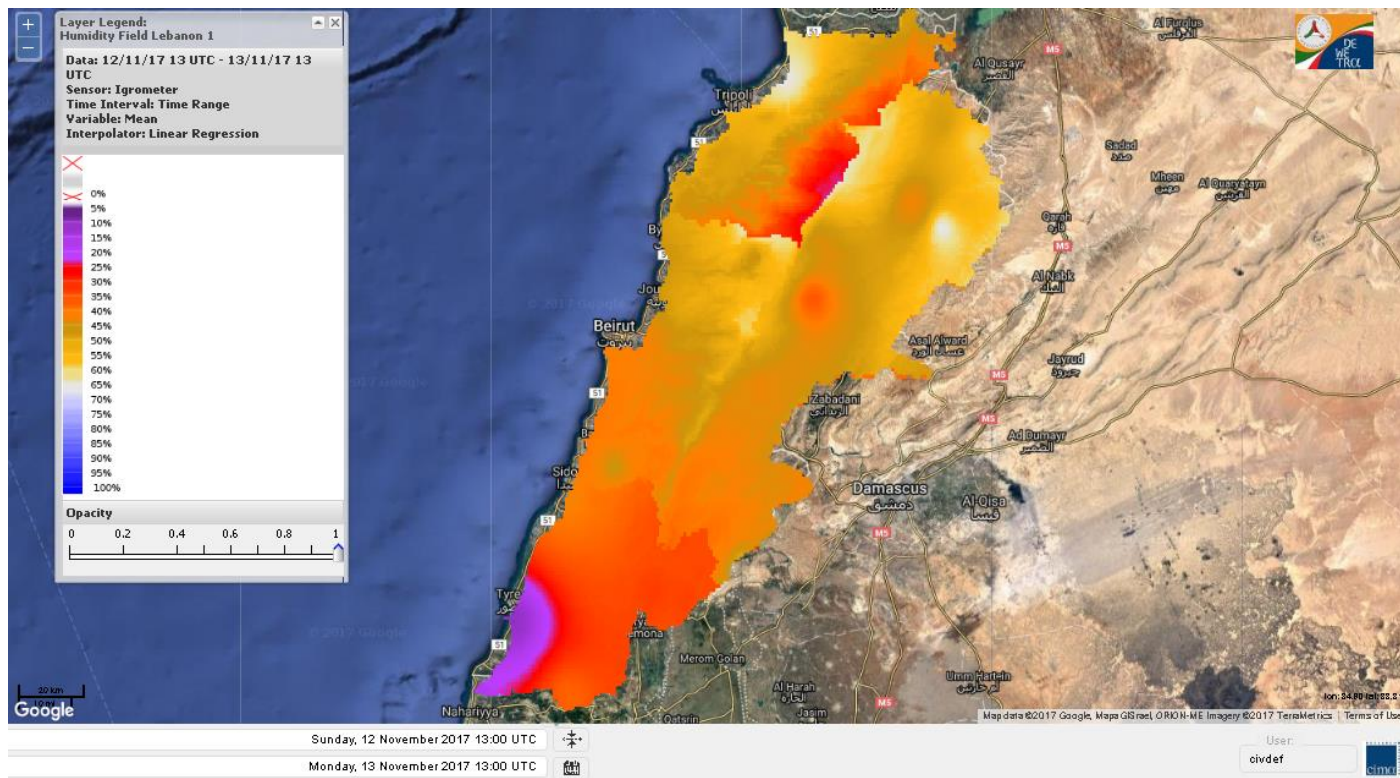

Lebanon humidity for Lebanon for 13 Nov 2017