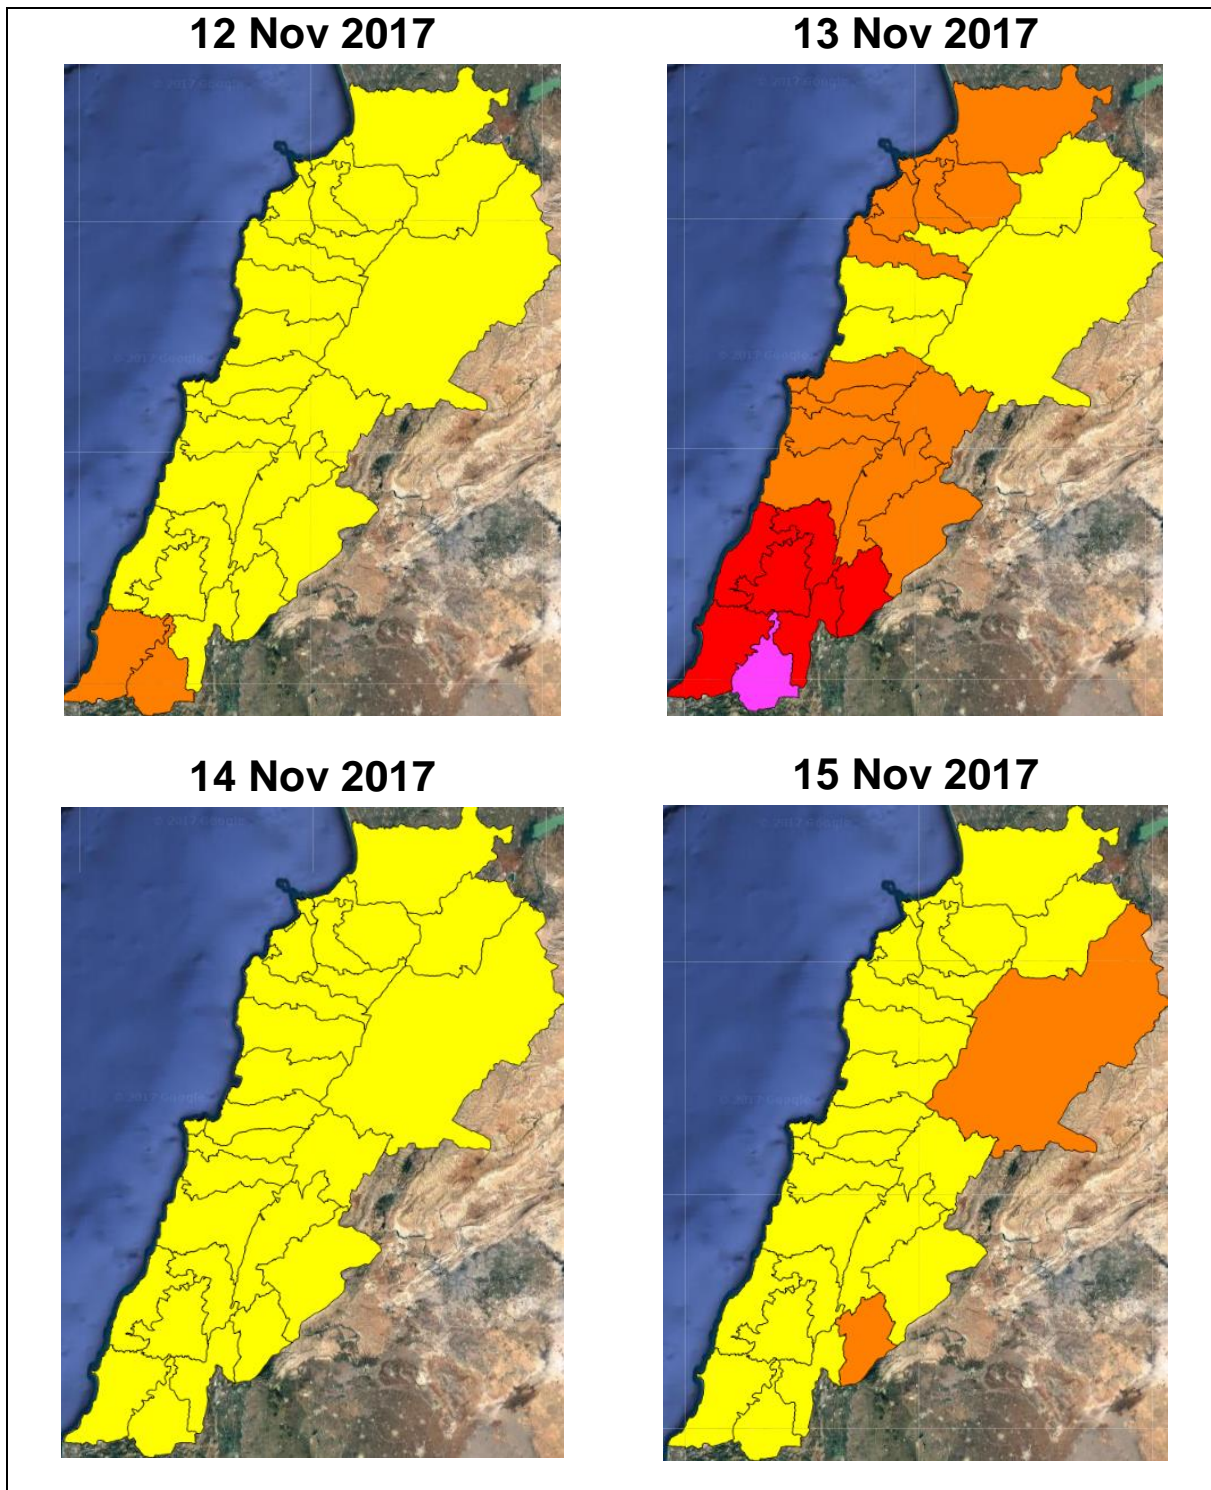

FIRE RISK INDEX

Layer Legend:
Lebanon Wildfire Risk Index 1

Data: Run: 13/11/2017 00:00. Forecast for 13

Model: RISICO for the Republic of Lebanon

Variable: Fire Weather Index

Spatial Resolution: Caza

- VERY LOW
- LOW
- MEDIUM-LOW
- MEDIUM
- MEDIUM-HIGH
- HIGH
- EXTREME