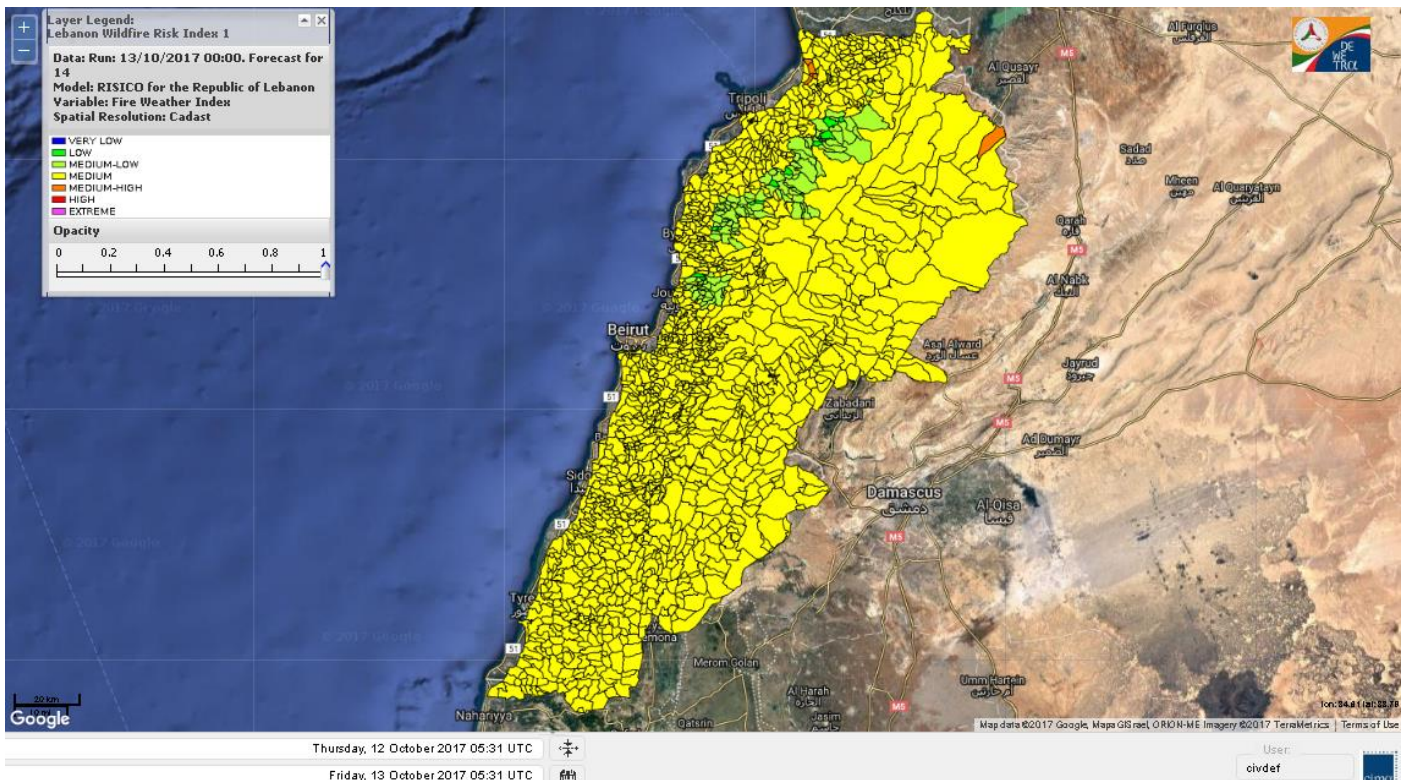

Lebanon for 14 Oct 2017