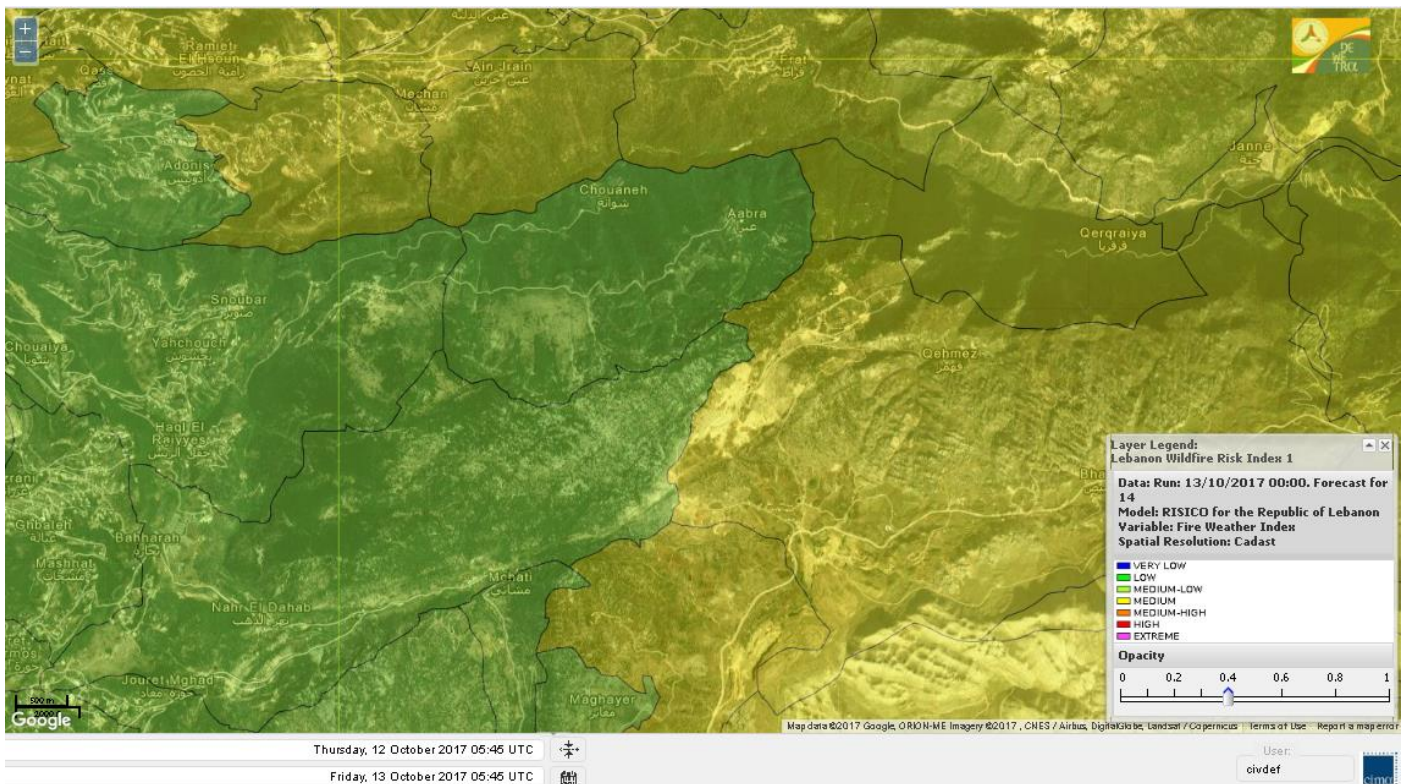

Jabal Moussa Reserve Forecast for 14 Oct 2017