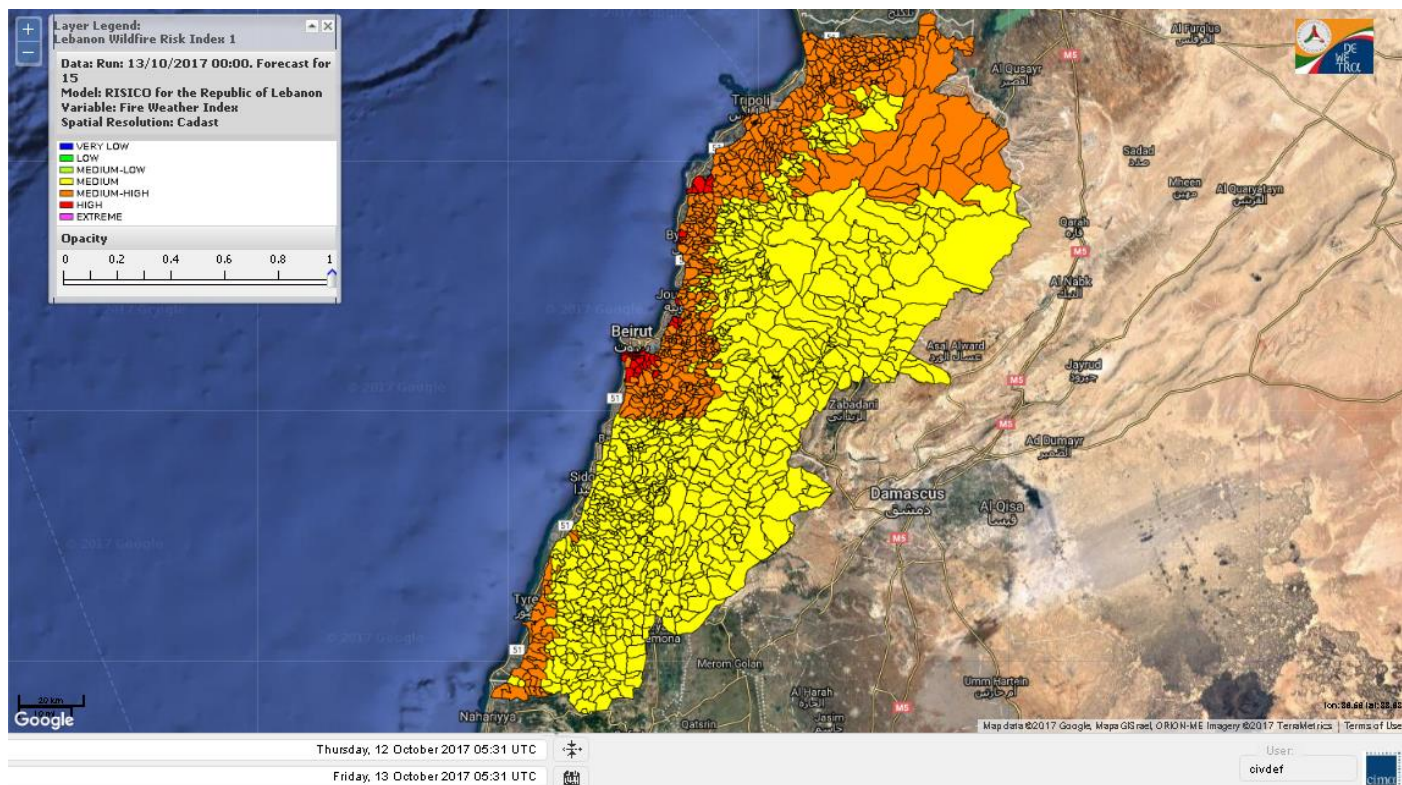

Lebanon for 15 Oct 2017