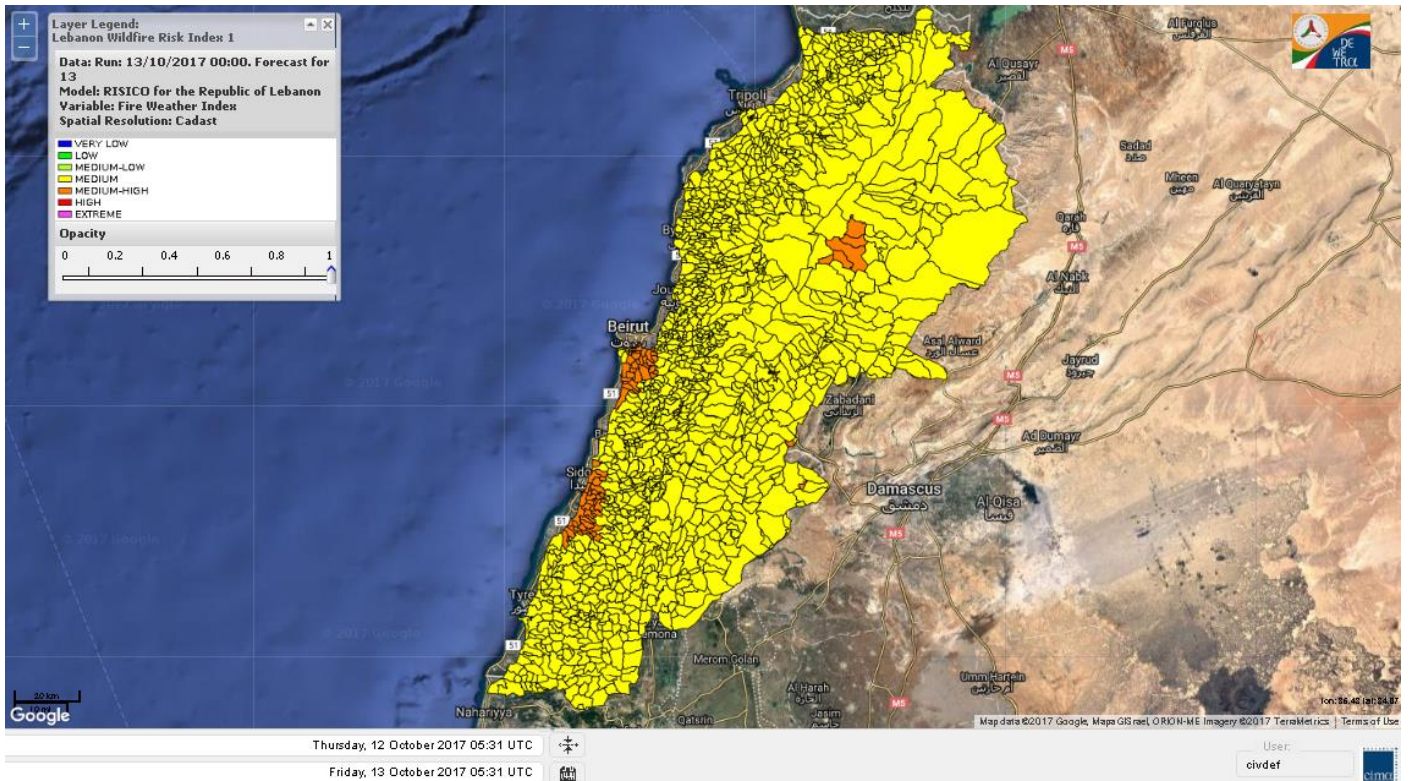

Beirut, 13 October 2017

FIRE RISK INDEX

Lebanon temperature for 13 Oct 2017

Lebanon humidity for 13 Oct 2017

Lebanon for 13 Oct 2017

Lebanon for 14 Oct 2017

Lebanon for 15 Oct 2017

Shouf Biosphere Reserve Forecast for 13 Oct 2017