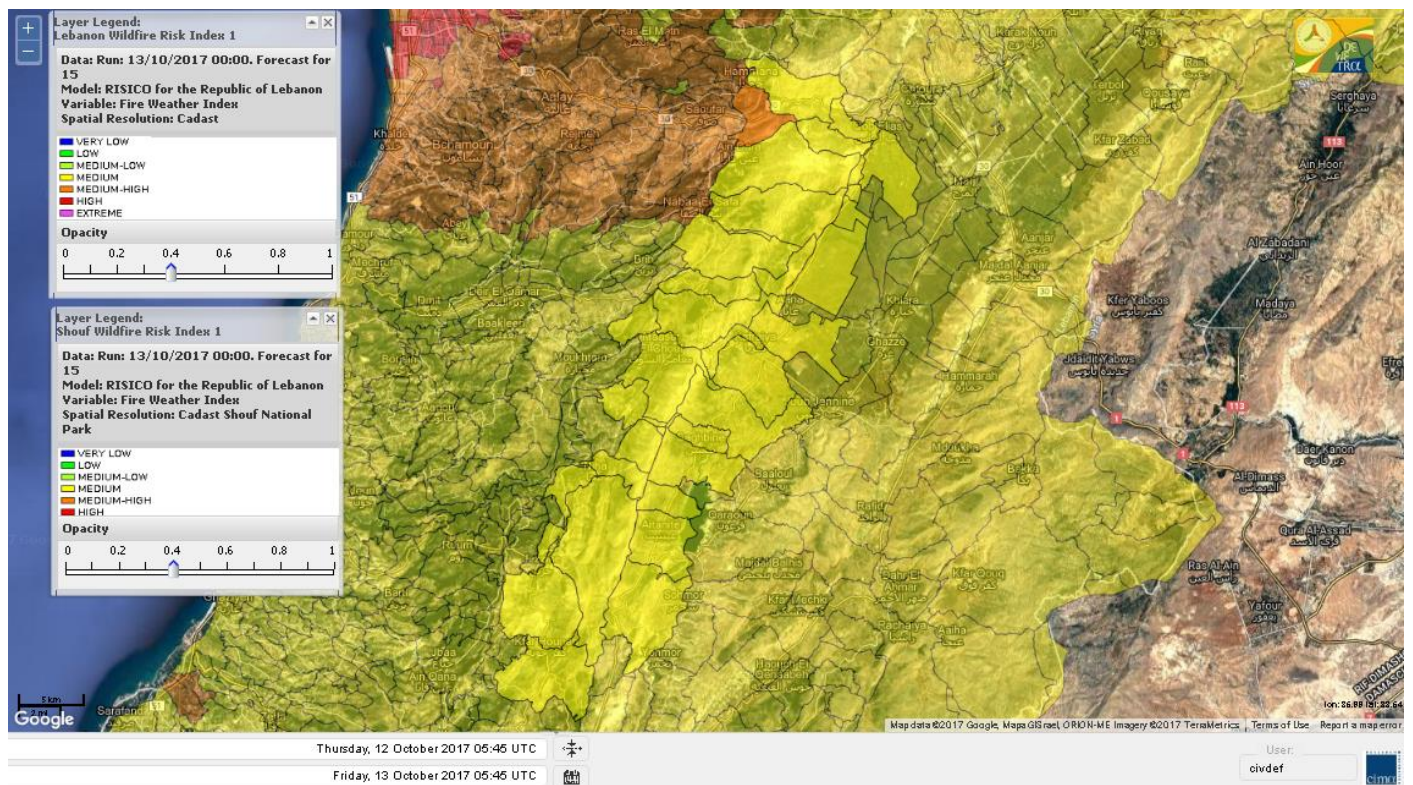

Shouf Biosphere Reserve Forecast for 15 Oct 2017