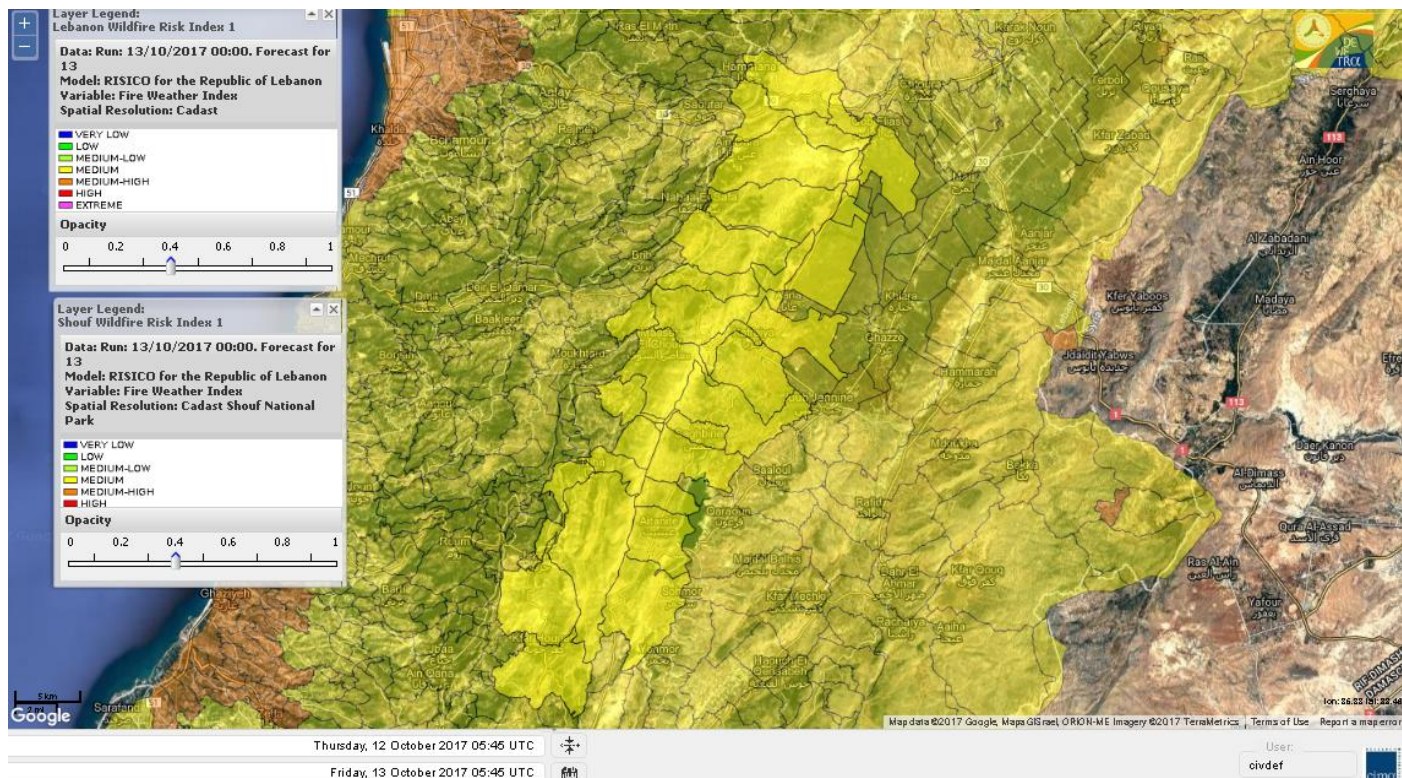

Shouf Biosphere Reserve Forecast for 13 Oct 2017