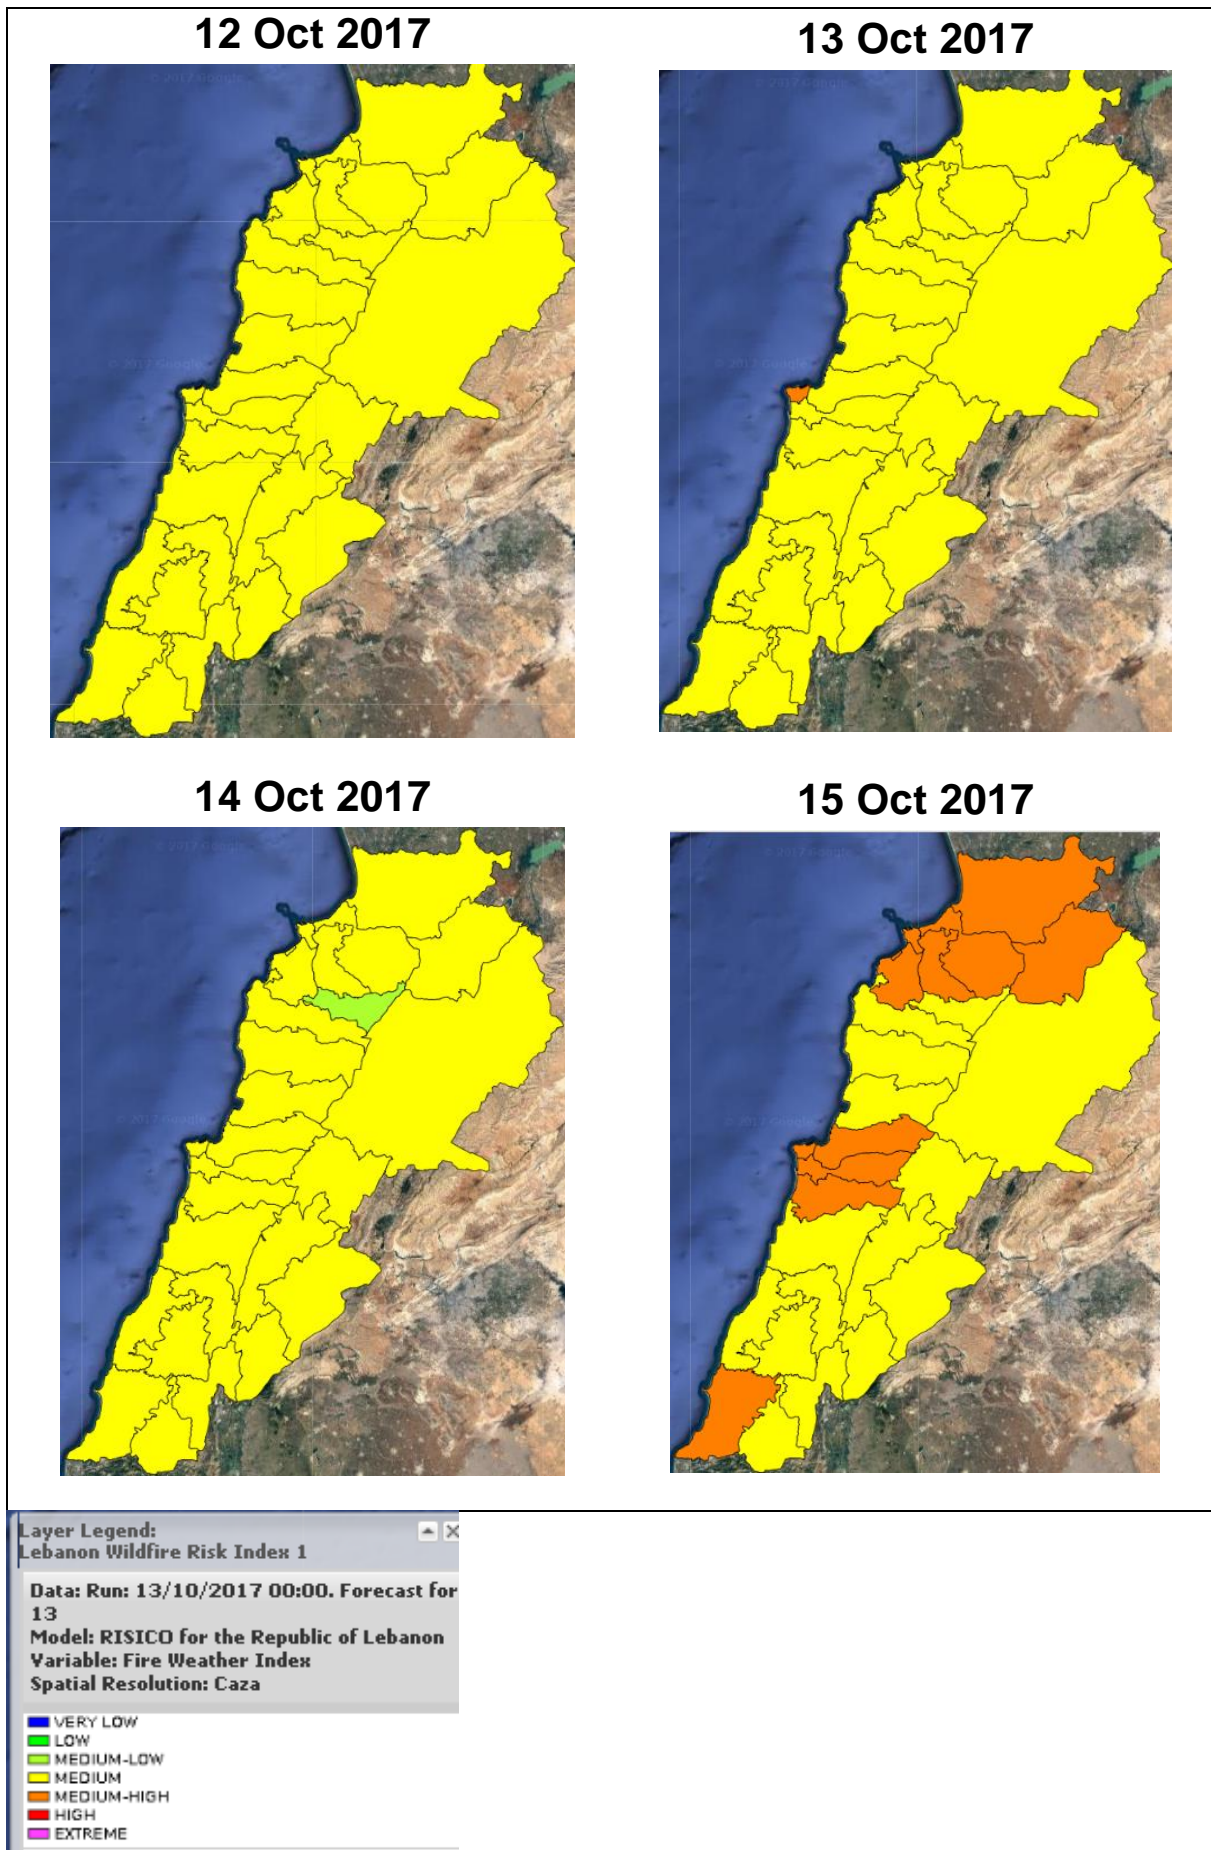

FIRE RISK INDEX