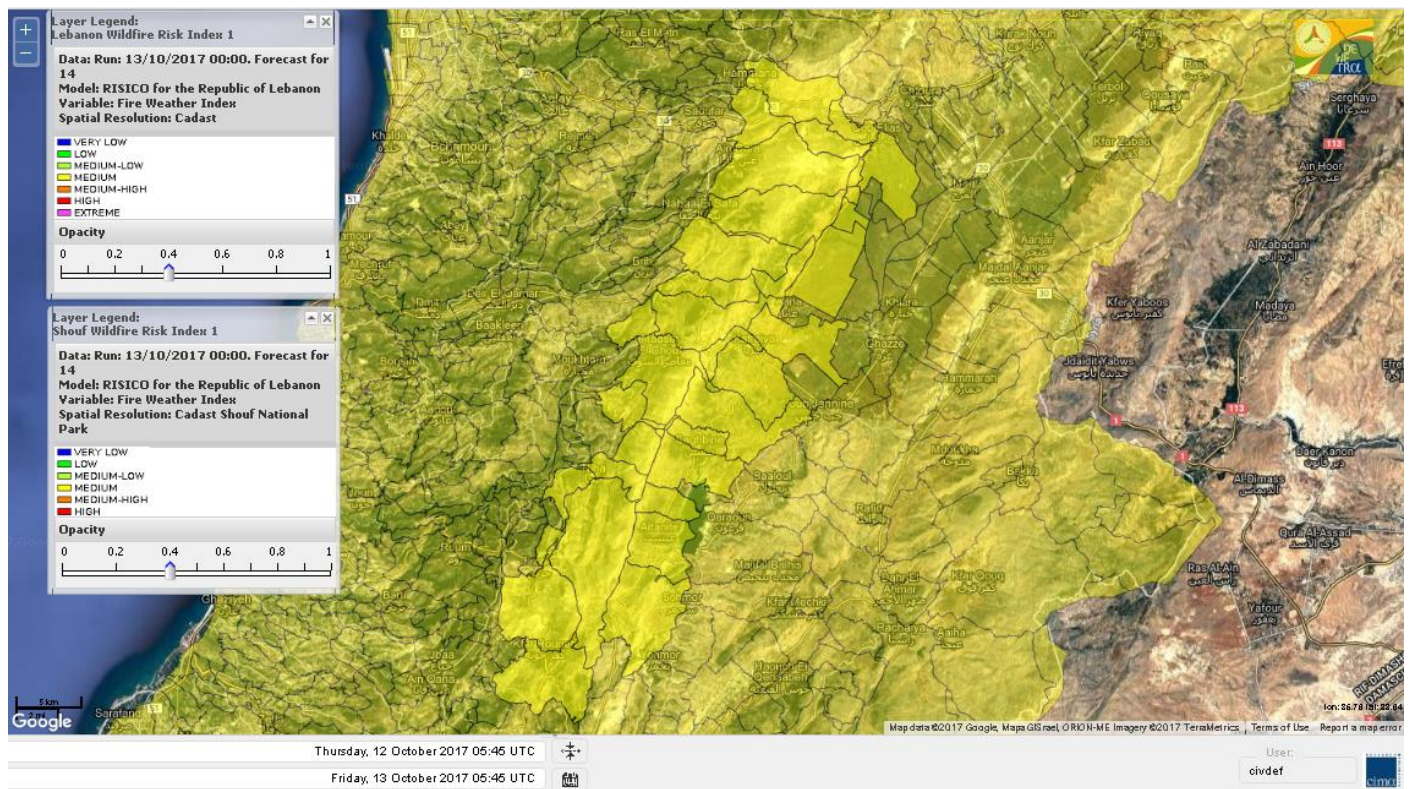

Shouf Biosphere Reserve Forecast for 14 Oct 2017