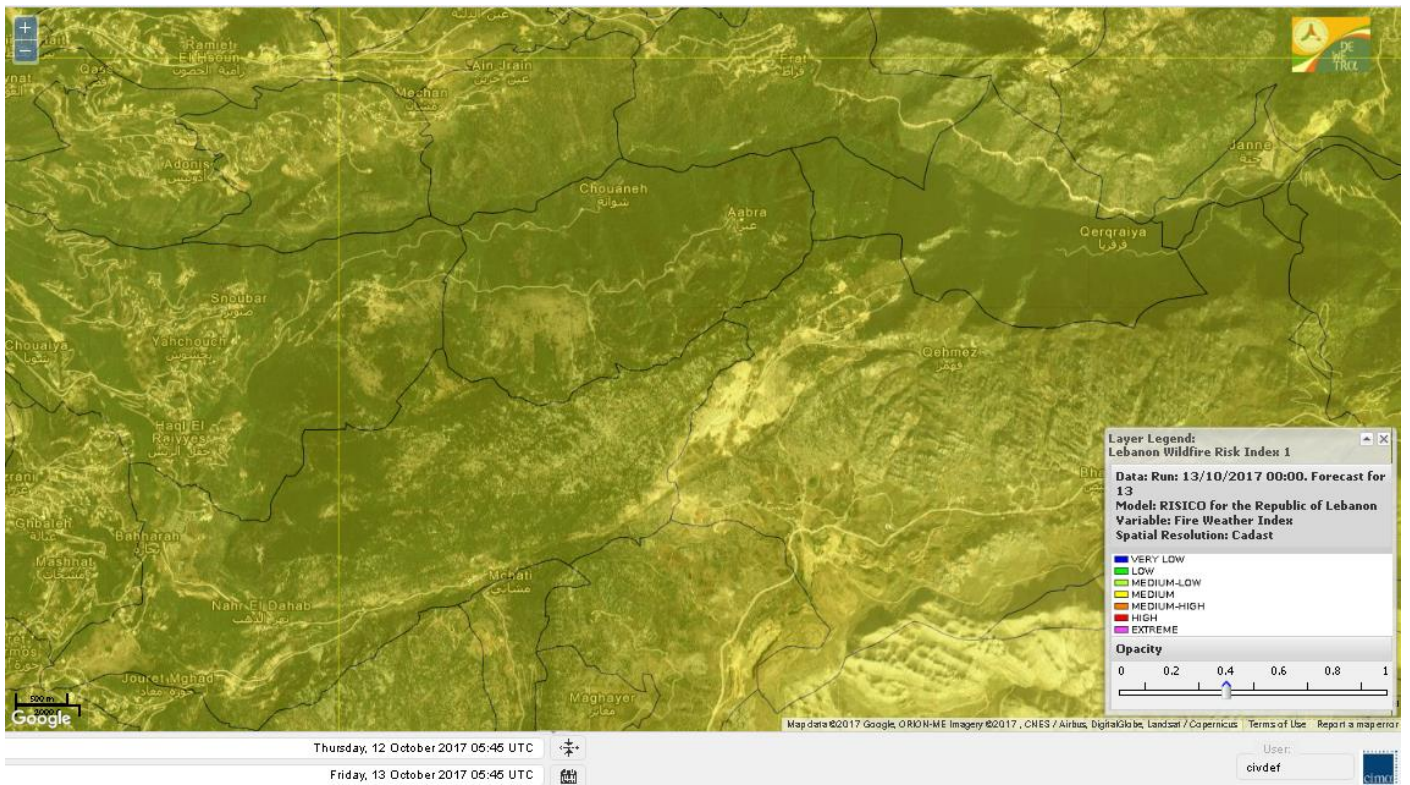

Jabal Moussa Reserve Forecast for 13 Oct 2017