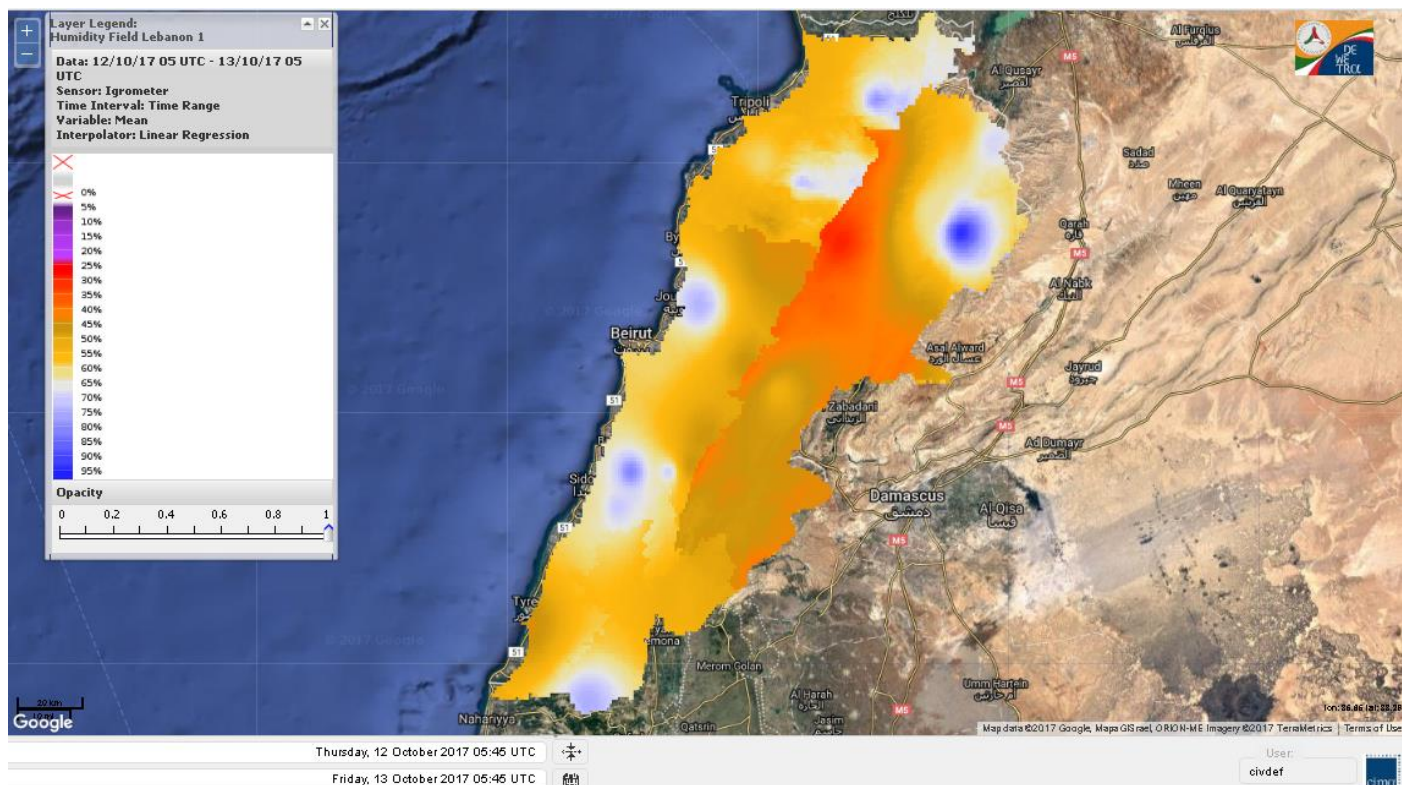

Beirut, 13 October 2017

FIRE RISK INDEX

Lebanon temperature for 13 Oct 2017

Lebanon humidity for 13 Oct 2017

Lebanon for 13 Oct 2017

Lebanon for 14 Oct 2017

Lebanon for 15 Oct 2017

Shouf Biosphere Reserve Forecast for 13 Oct 2017