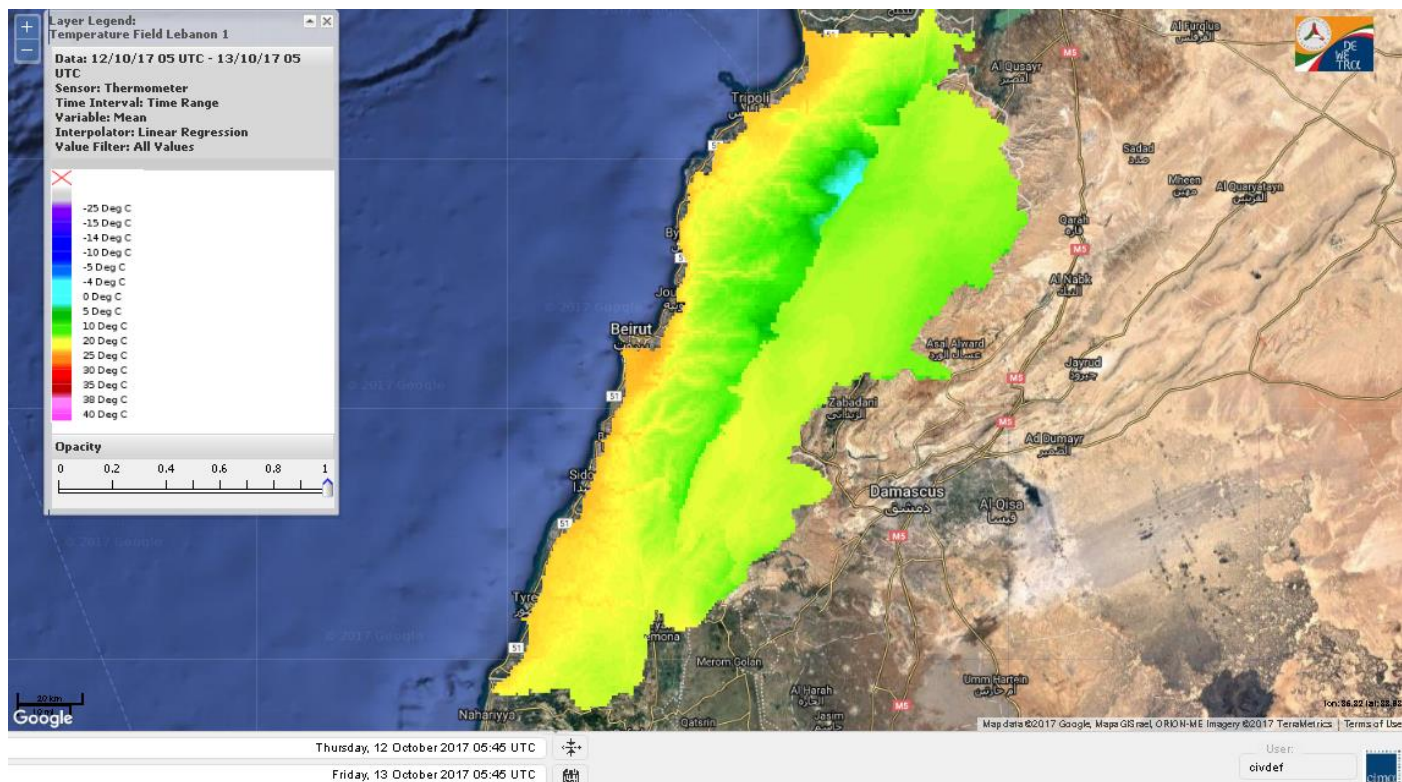

Lebanon temperature for 13 Oct 2017