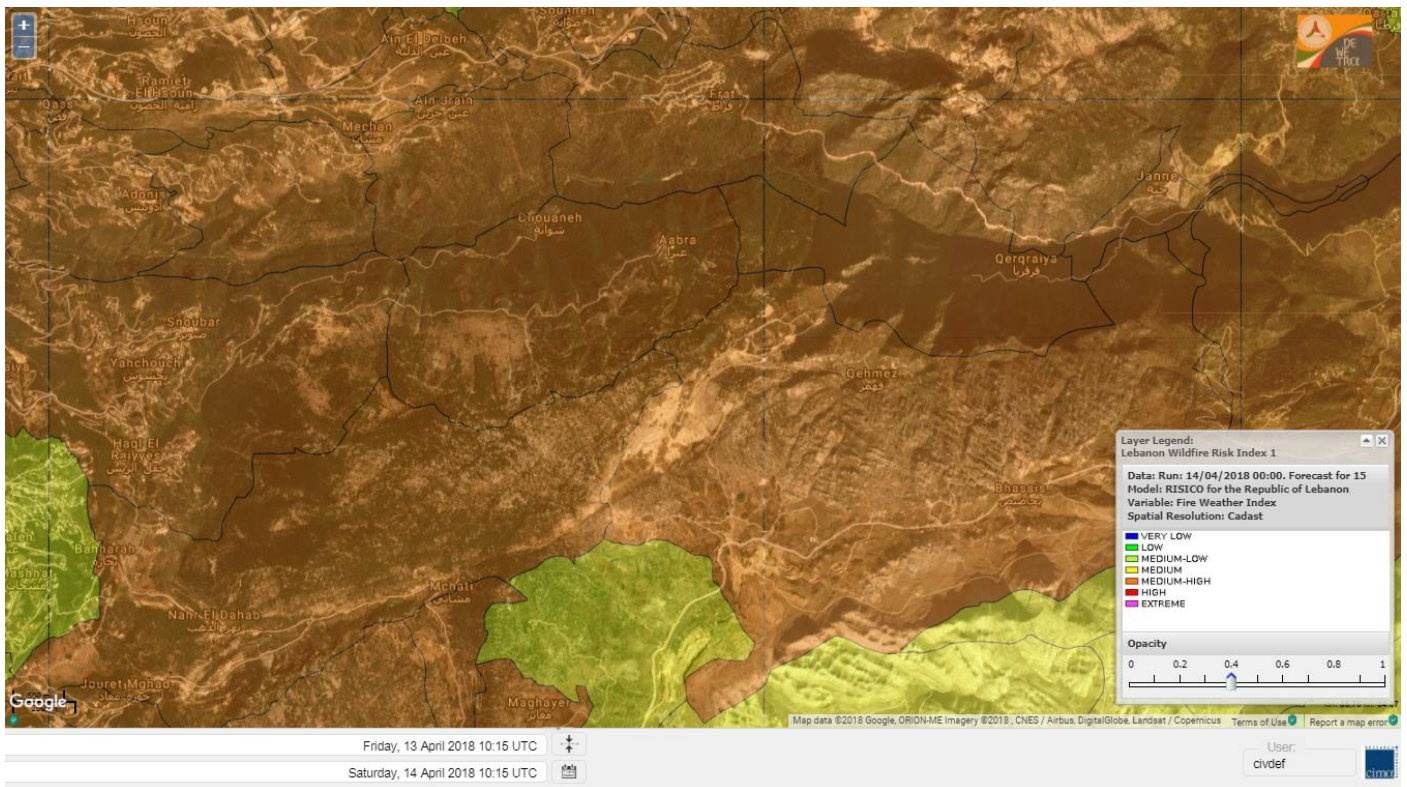

Shouf Biosphere Reserve Forecast for 14 April 2018

Shouf Biosphere Reserve Forecast for 15 April 2018

Shouf Biosphere Reserve Forecast for 16 April 2018

Jabal Moussa Reserve Forecast for 14 April 2018

Jabal Moussa Reserve Forecast for 15 April 2018