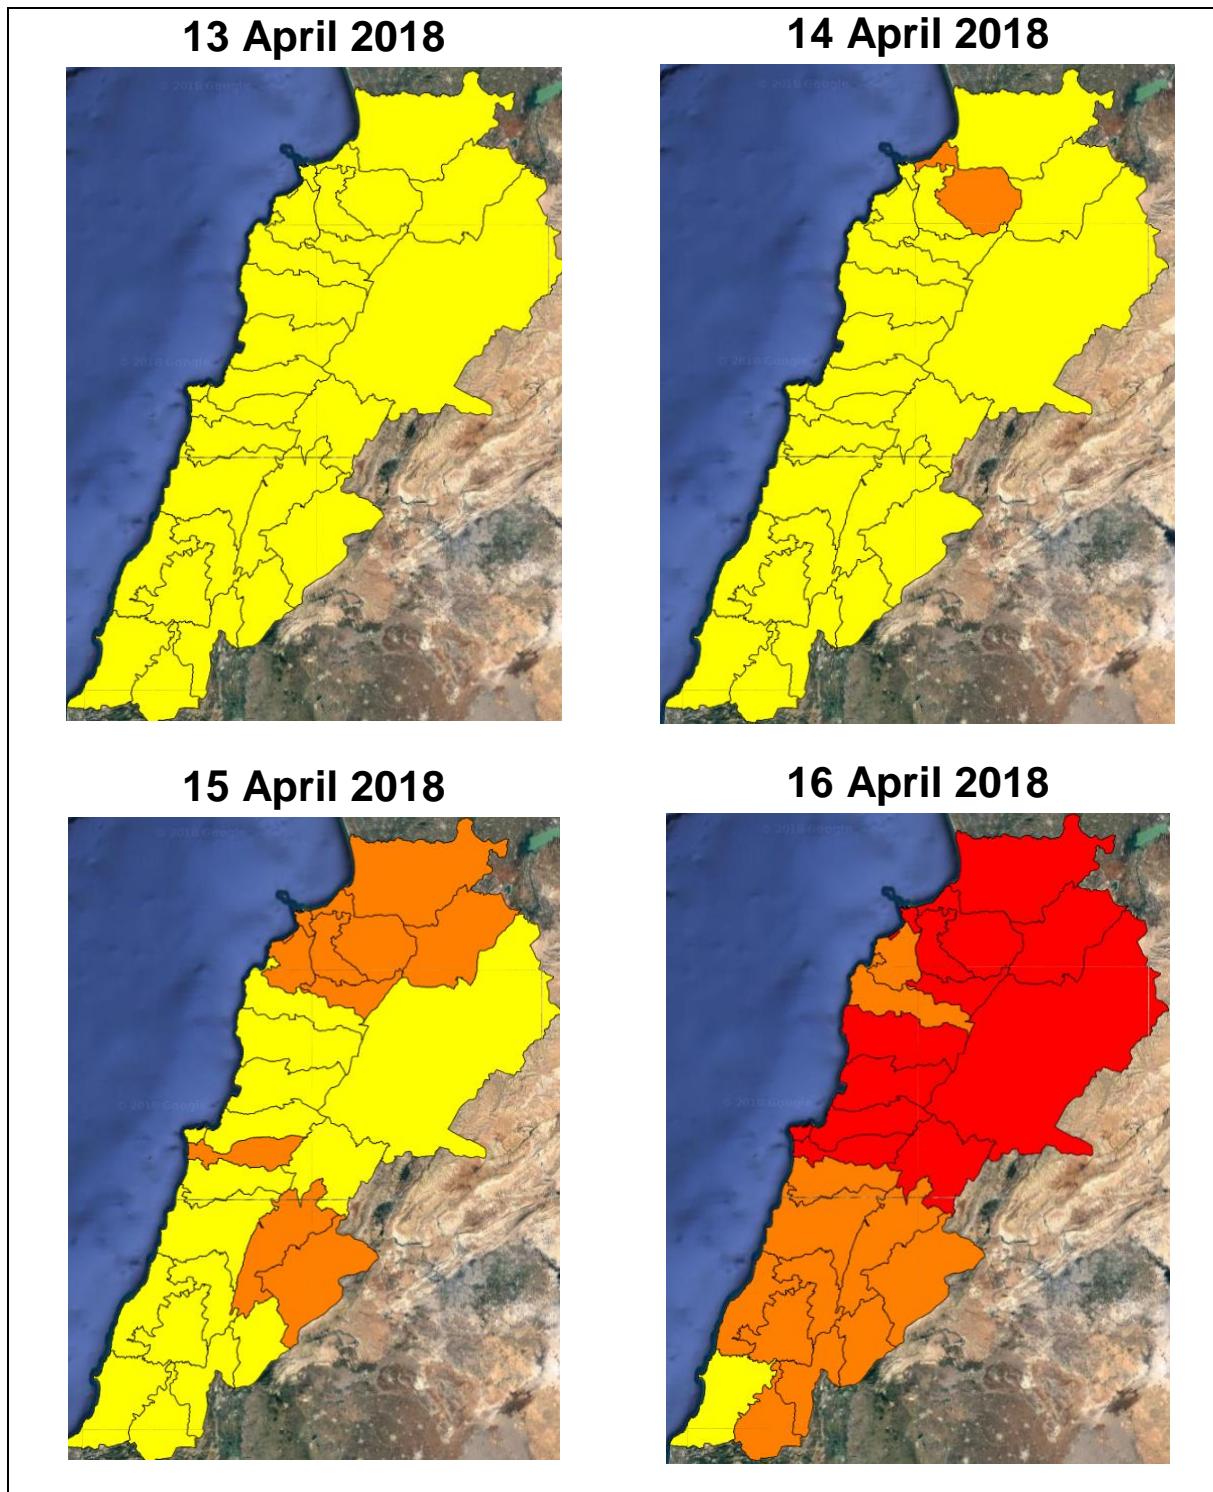

FIRE RISK INDEX

Layer Legend:
Lebanon Wildfire Risk Index 1

Data: Run: 14/04/2018 00:00. Forecast for 14
Model: RISICO for the Republic of Lebanon
Variable: Fire Weather Index
Spatial Resolution: Caza

- VERY LOW
- LOW
- MEDIUM-LOW
- MEDIUM
- MEDIUM-HIGH
- HIGH
- EXTREME