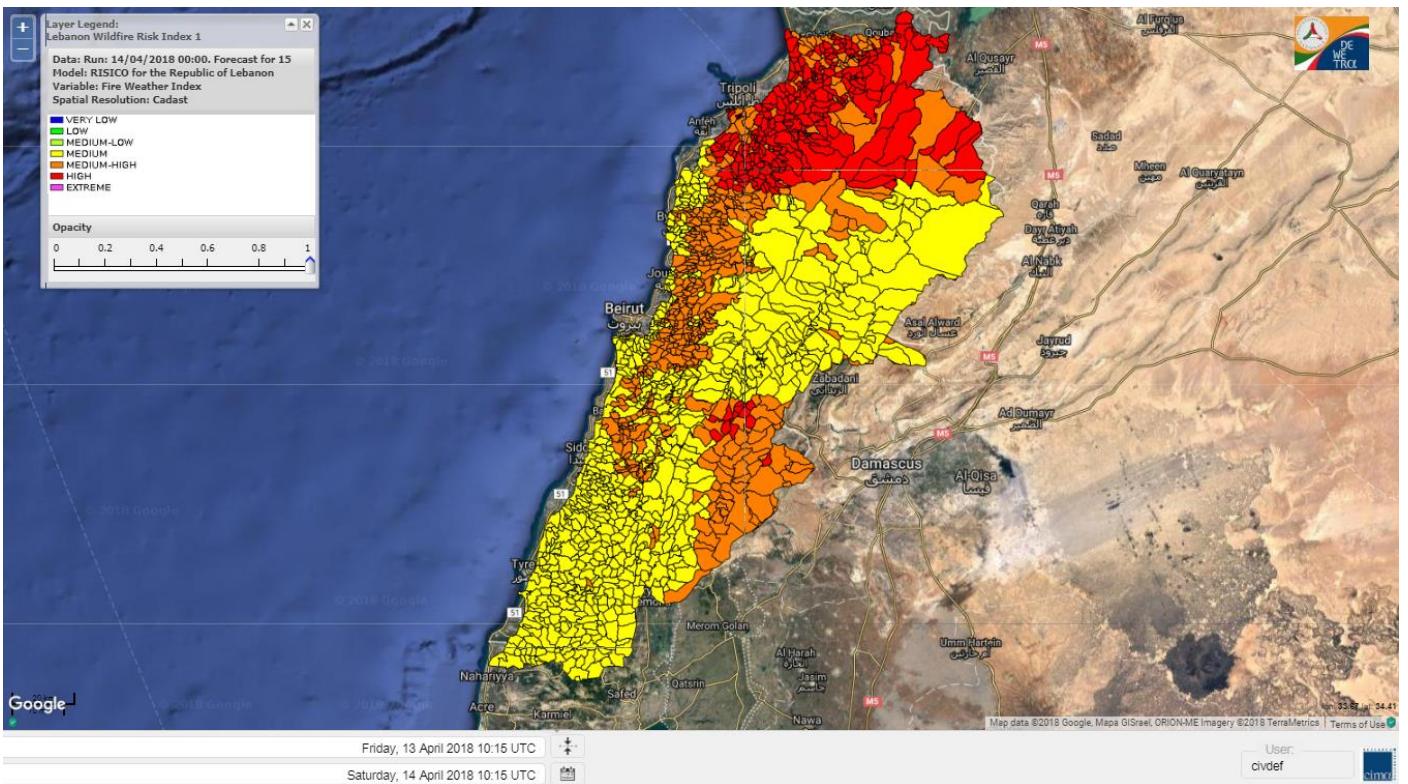

Lebanon for 15 April 2018