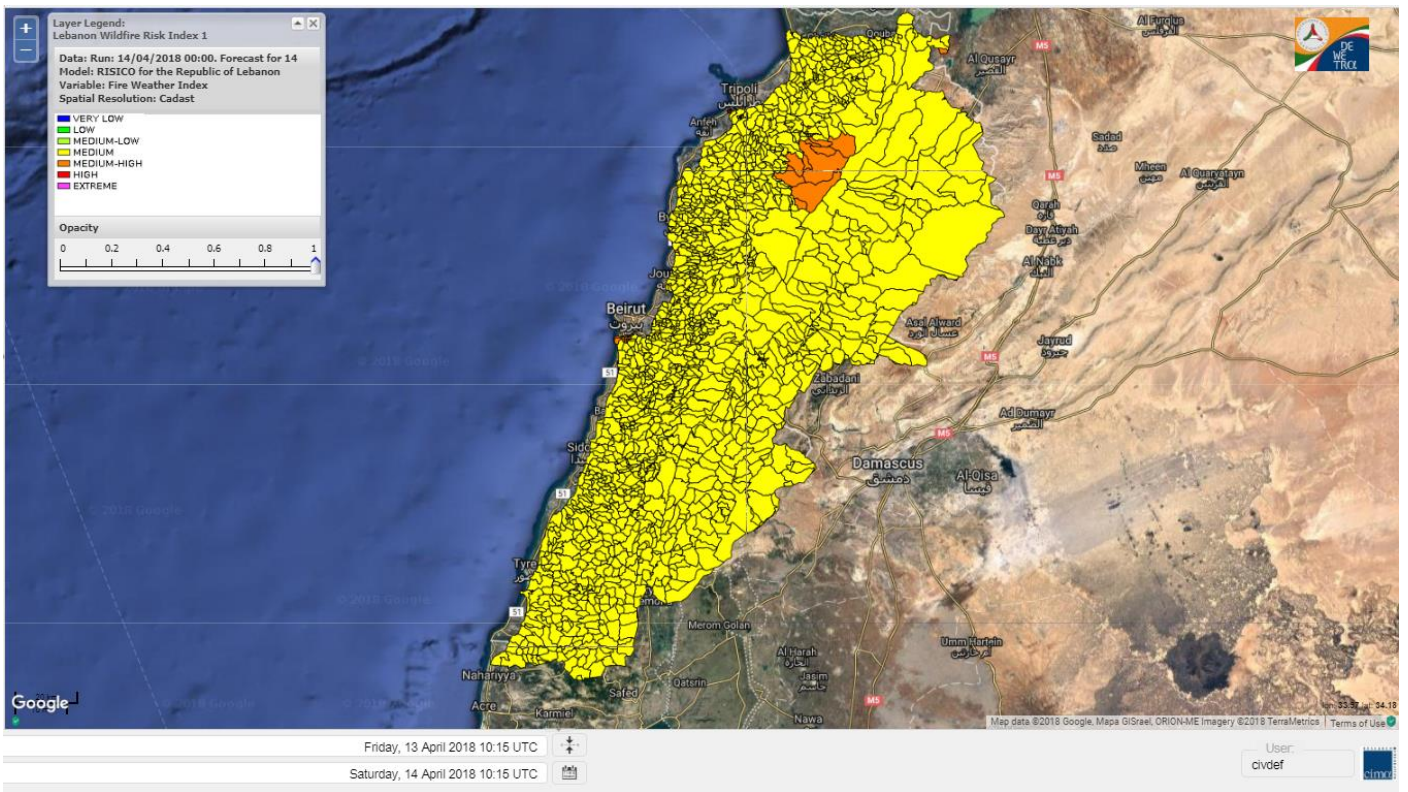

Lebanon for 14 April 2018