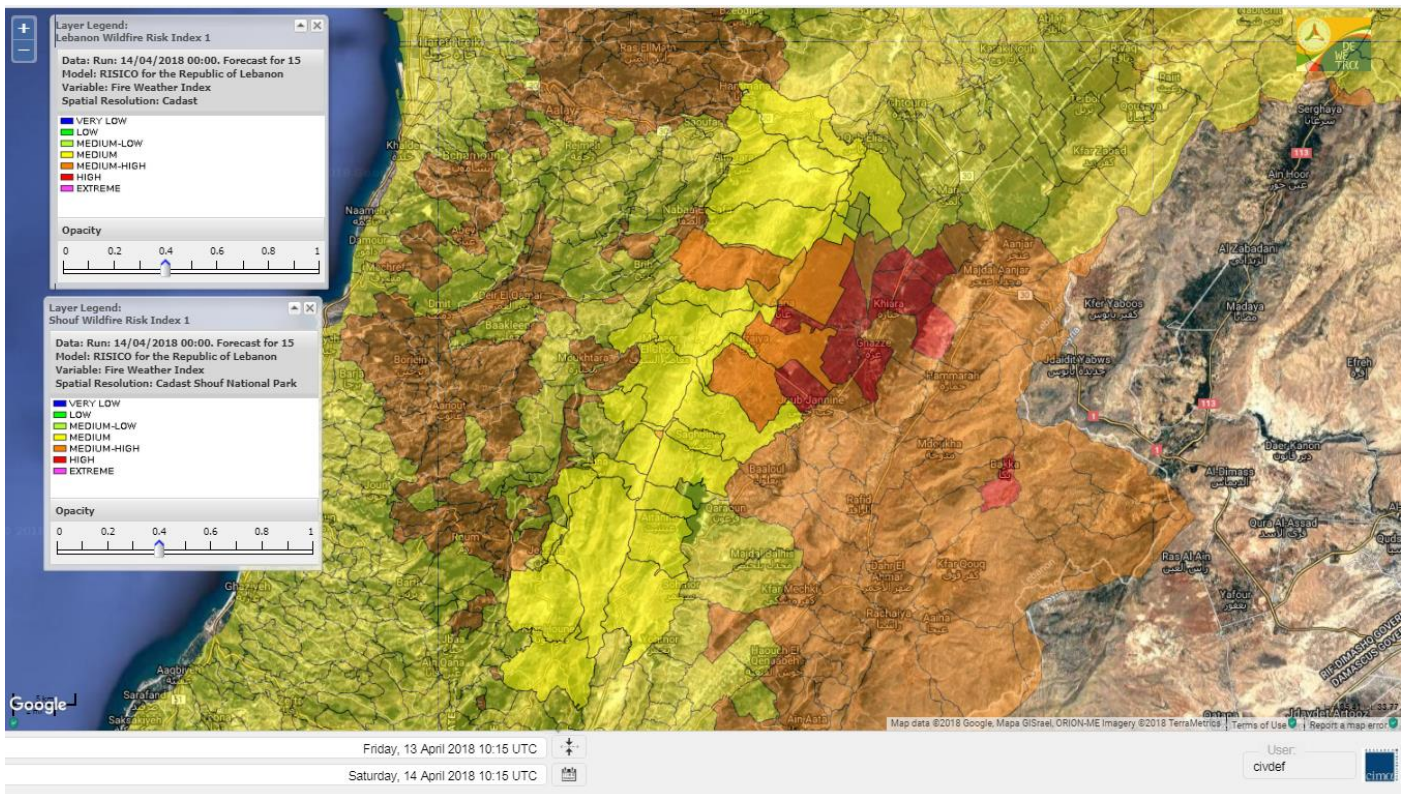

Shouf Biosphere Reserve Forecast for 15 April 2018