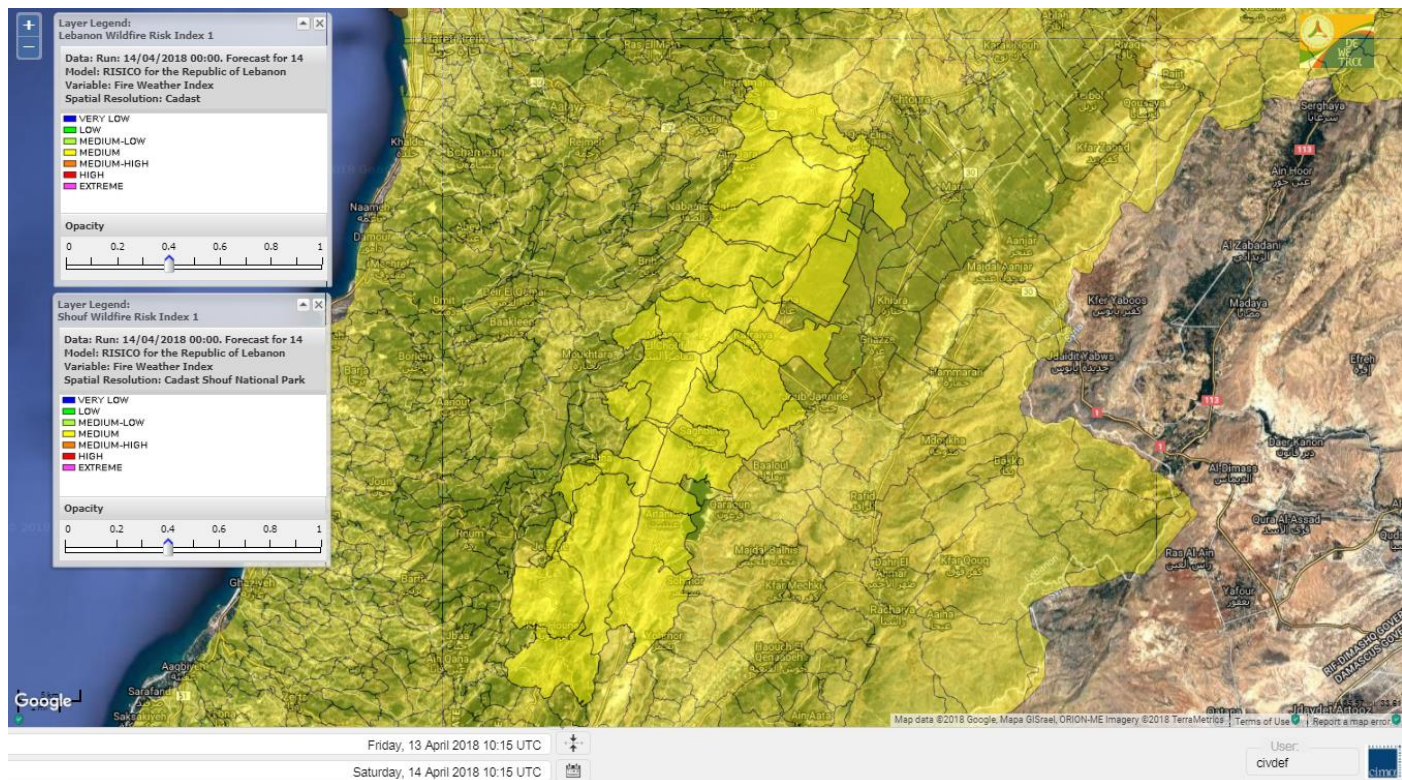

Shouf Biosphere Reserve Forecast for 14 April 2018