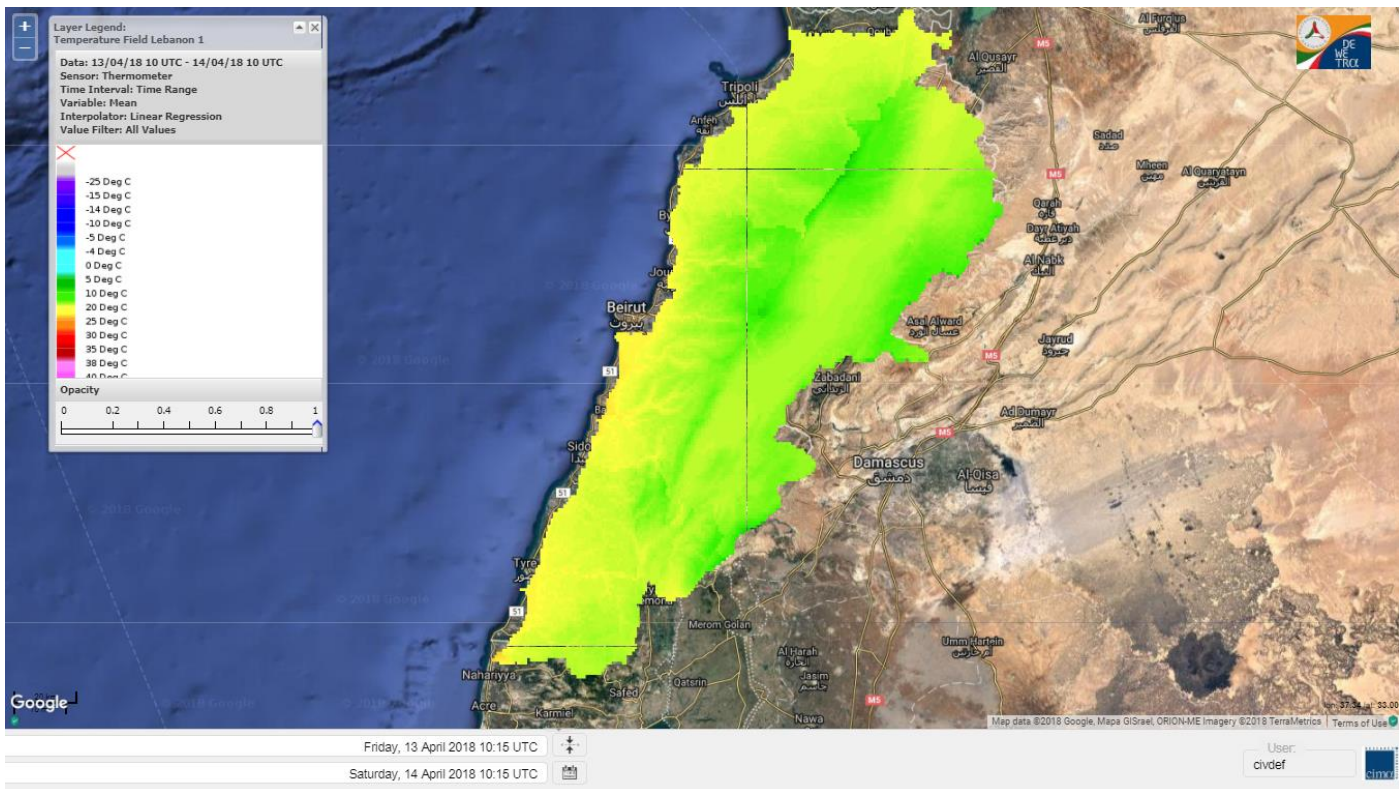

Lebanon temperature for 14 April 2018