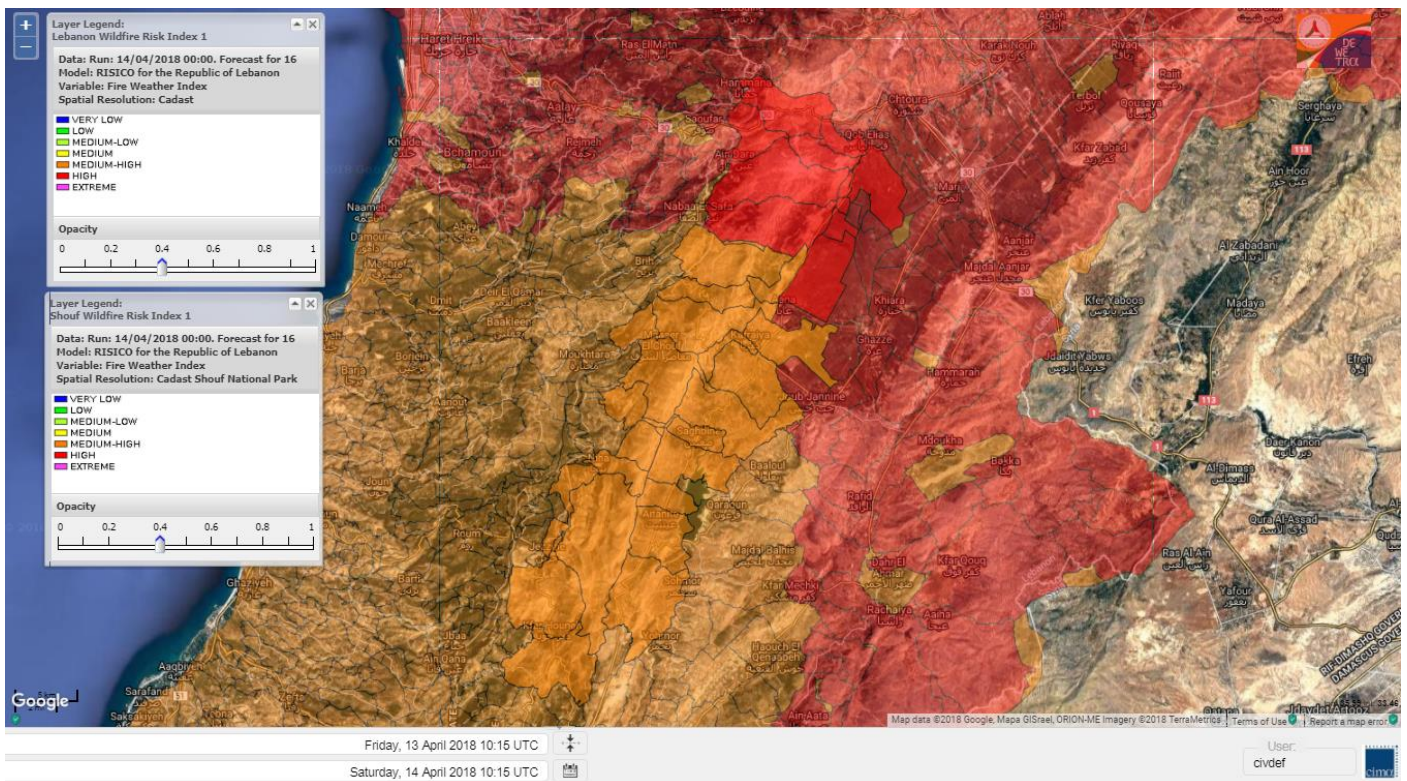

Shouf Biosphere Reserve Forecast for 16 April 2018