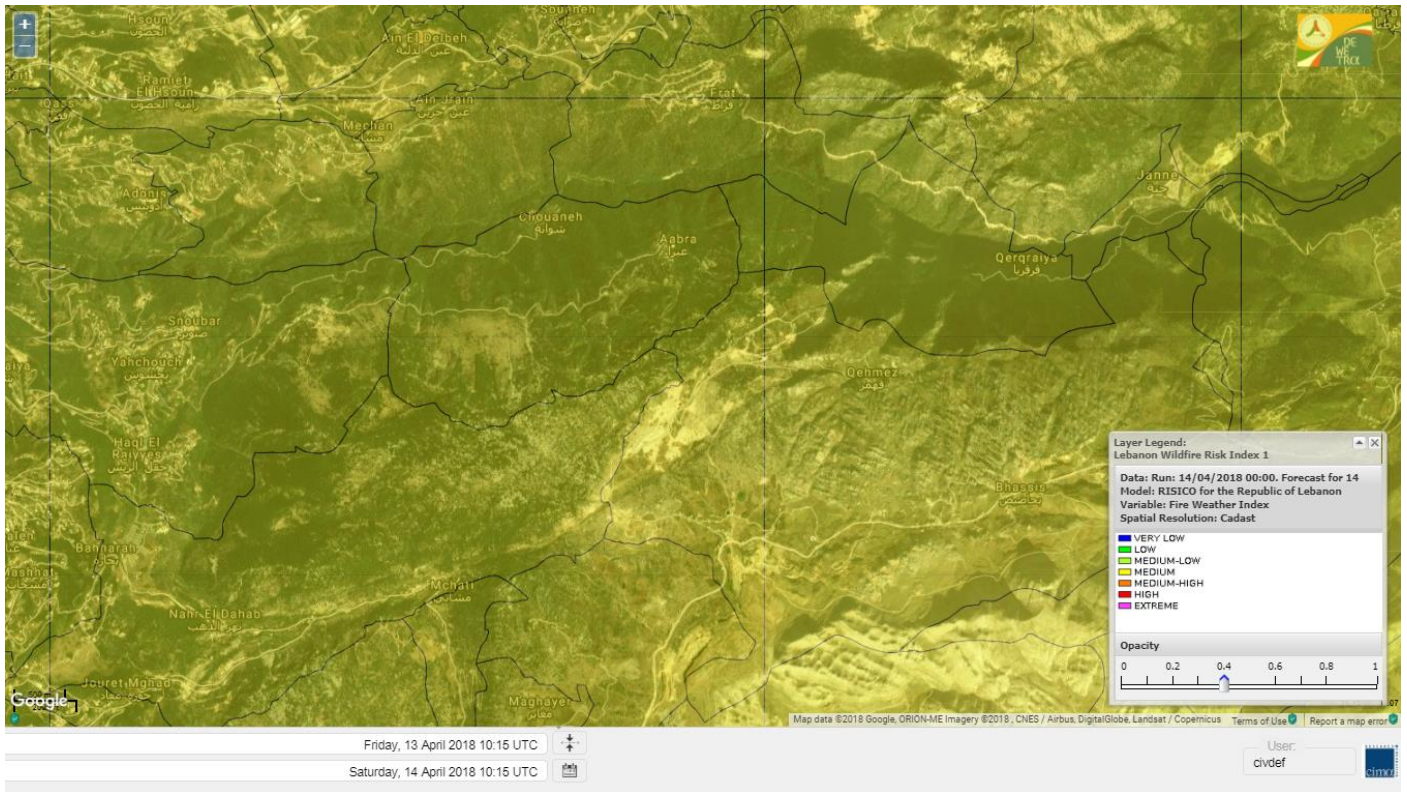

Shouf Biosphere Reserve Forecast for 14 April 2018

Shouf Biosphere Reserve Forecast for 15 April 2018

Shouf Biosphere Reserve Forecast for 16 April 2018

Jabal Moussa Reserve Forecast for 14 April 2018

Jabal Moussa Reserve Forecast for 15 April 2018