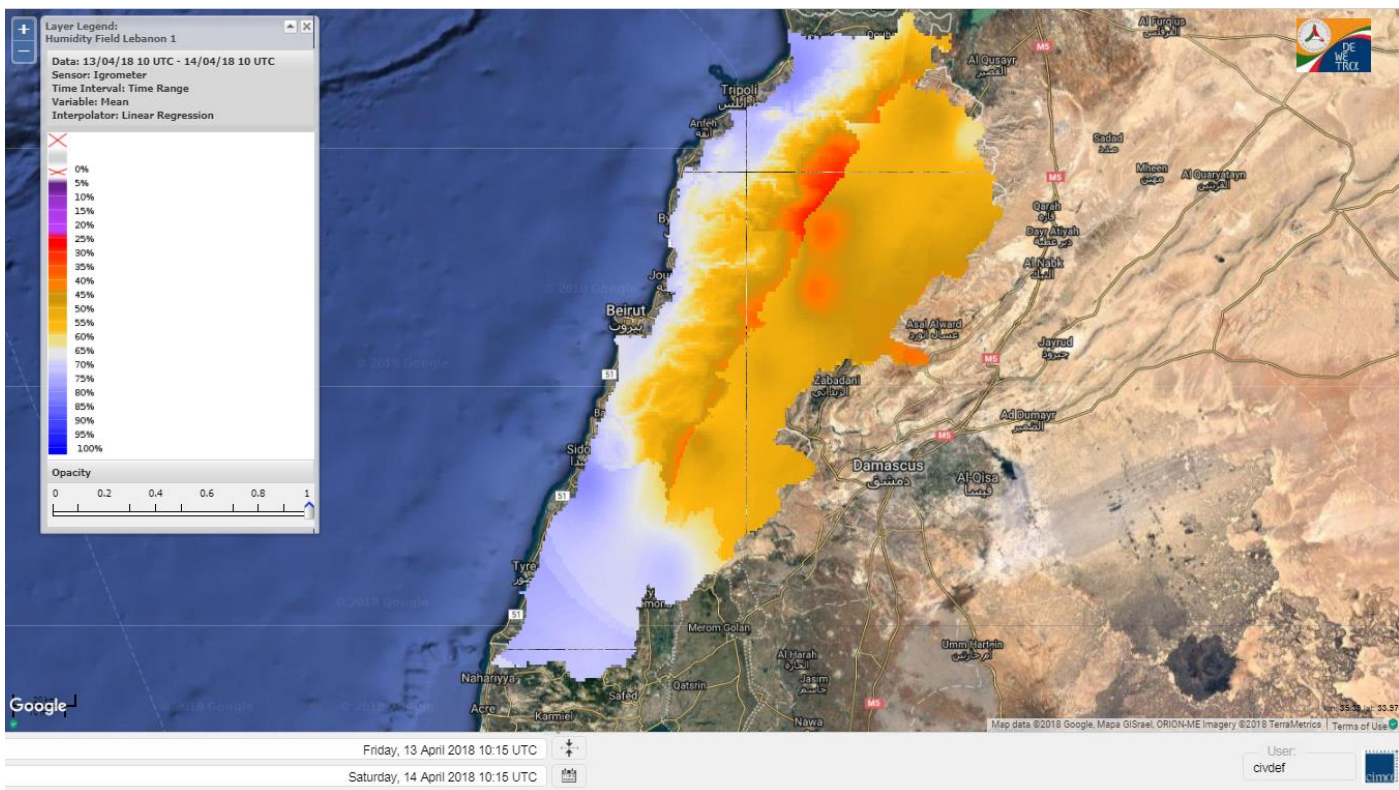

Lebanon humidity for 14 April 2018