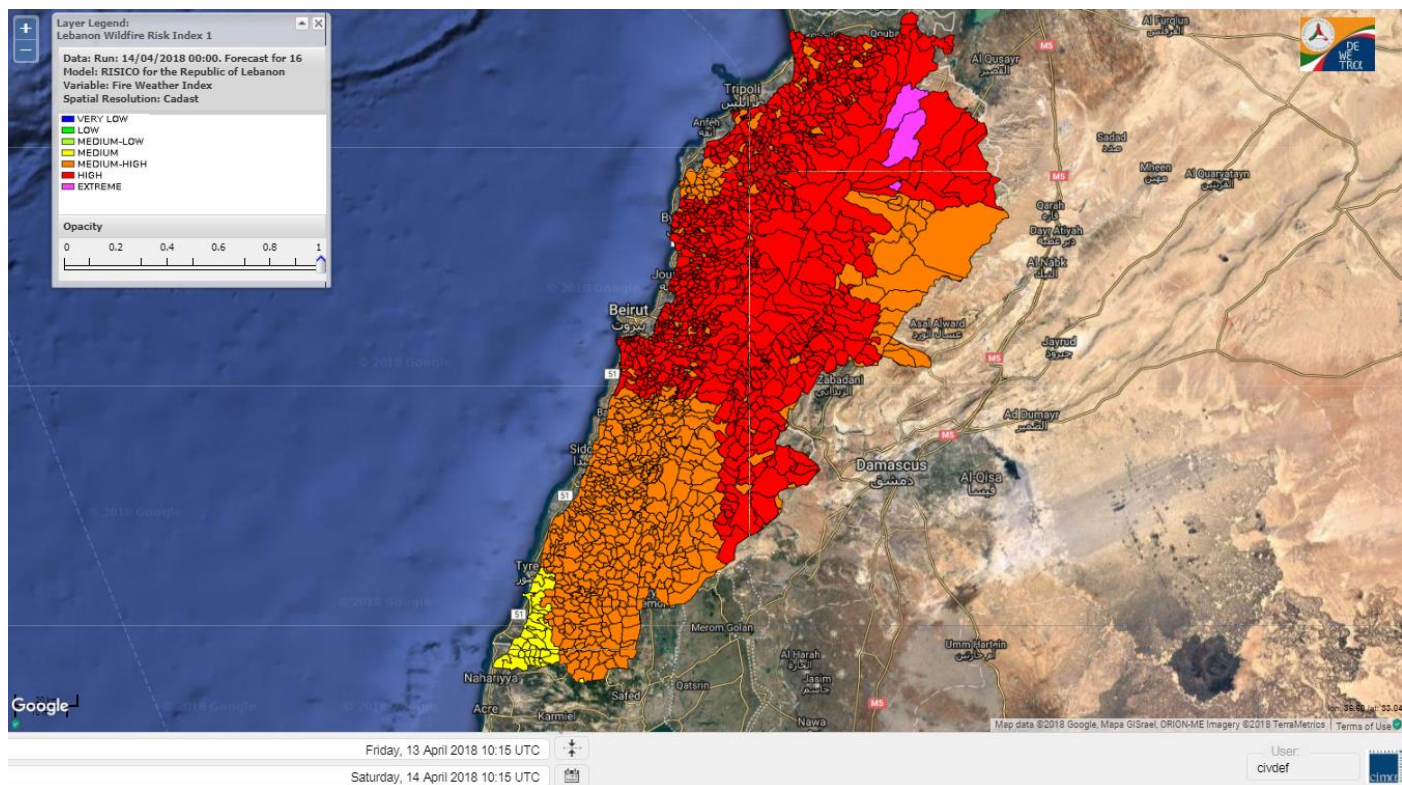

Lebanon for 16 April 2018