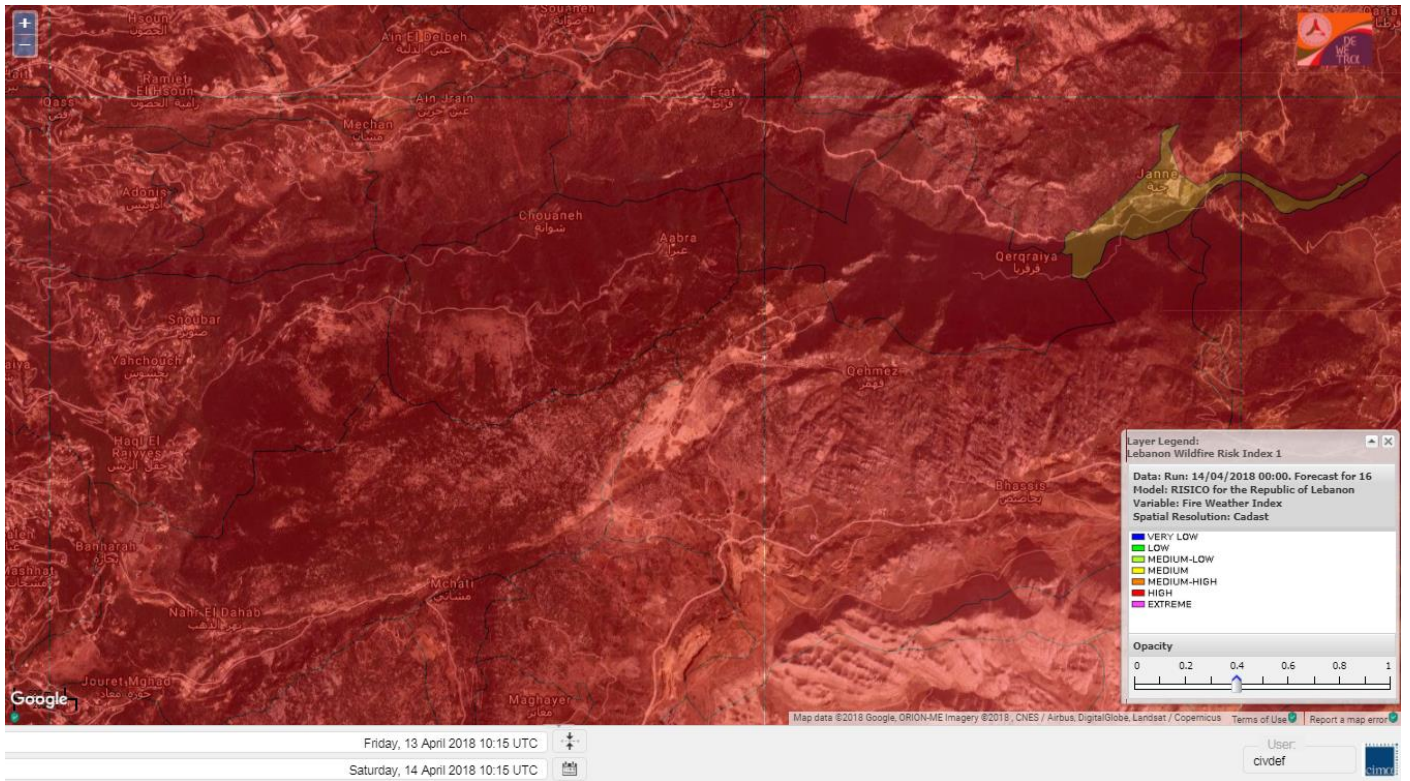

Jabal Moussa Reserve Forecast for 16 April 2018