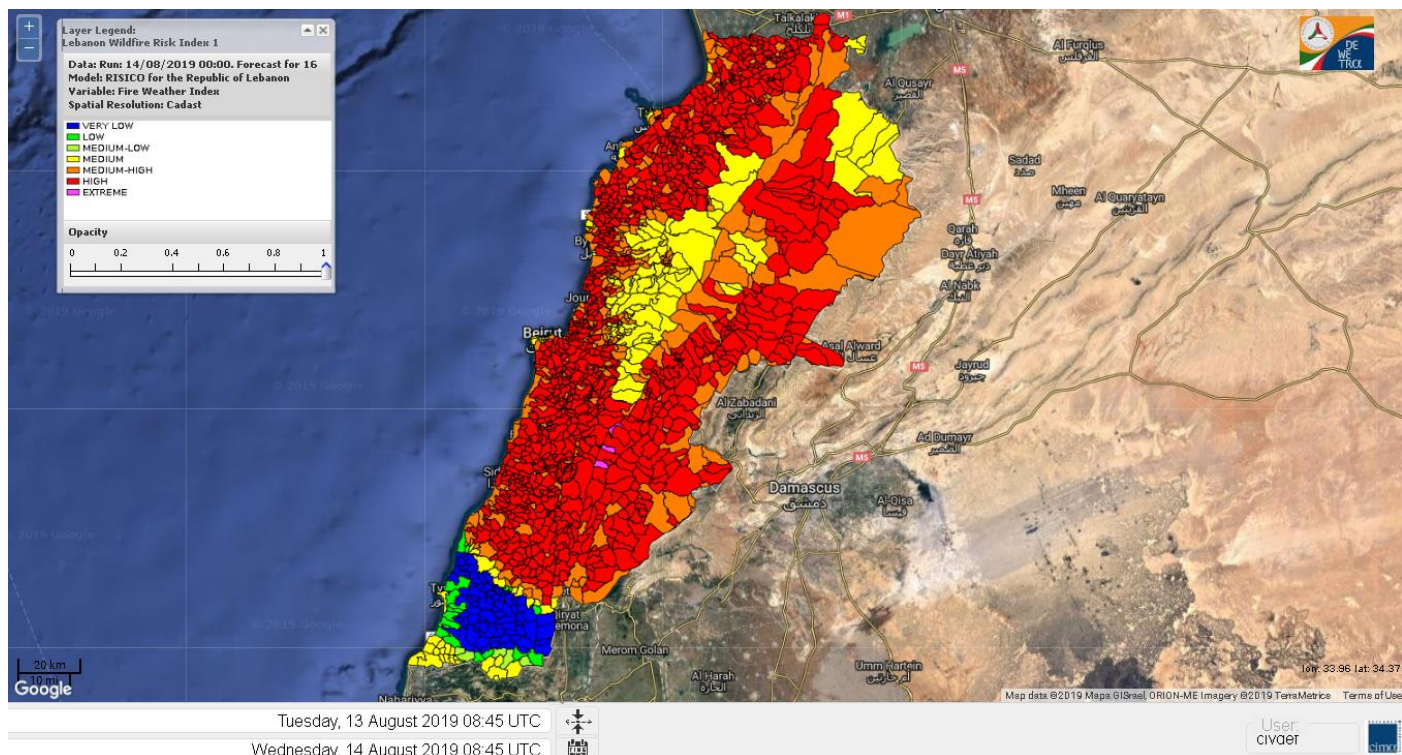

Lebanon for 16 Aug 2019