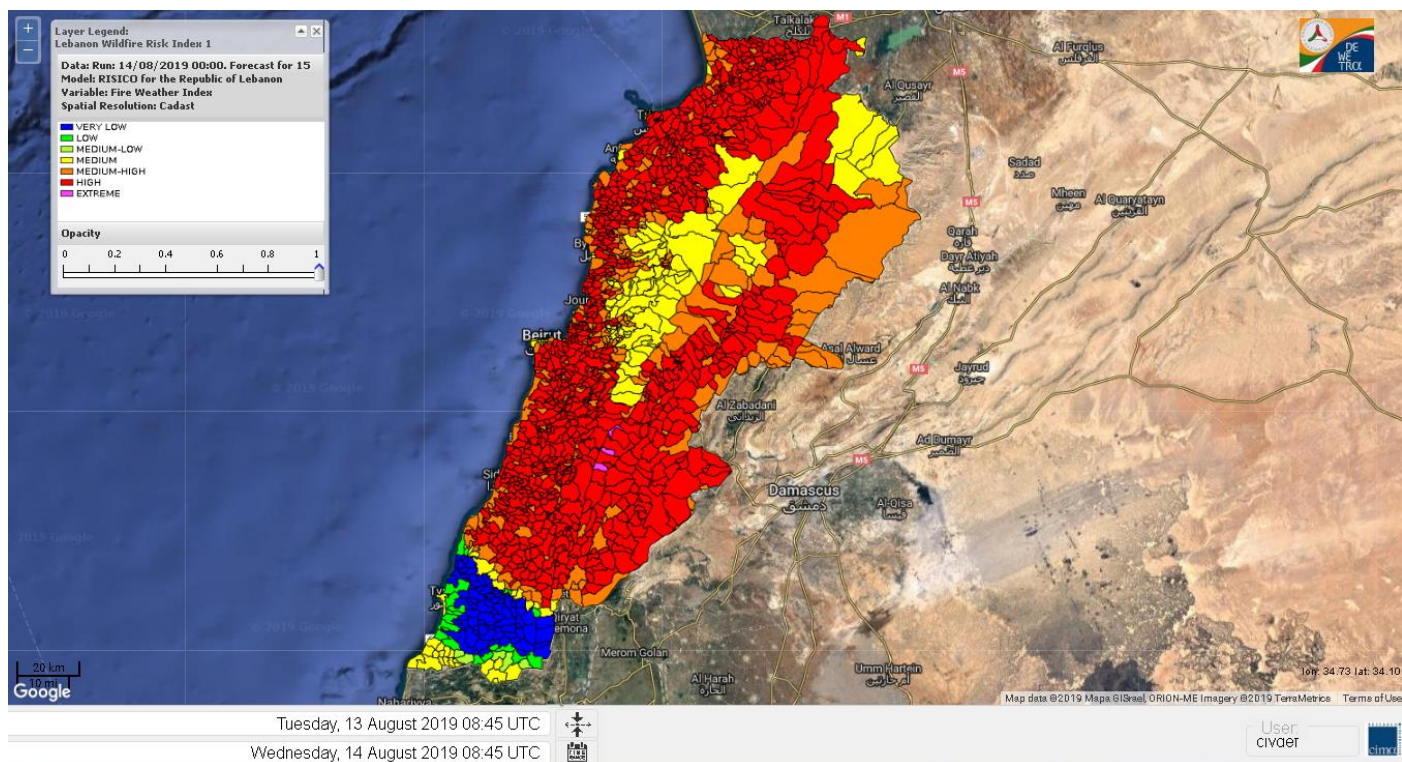

Lebanon for 15 Aug 2019