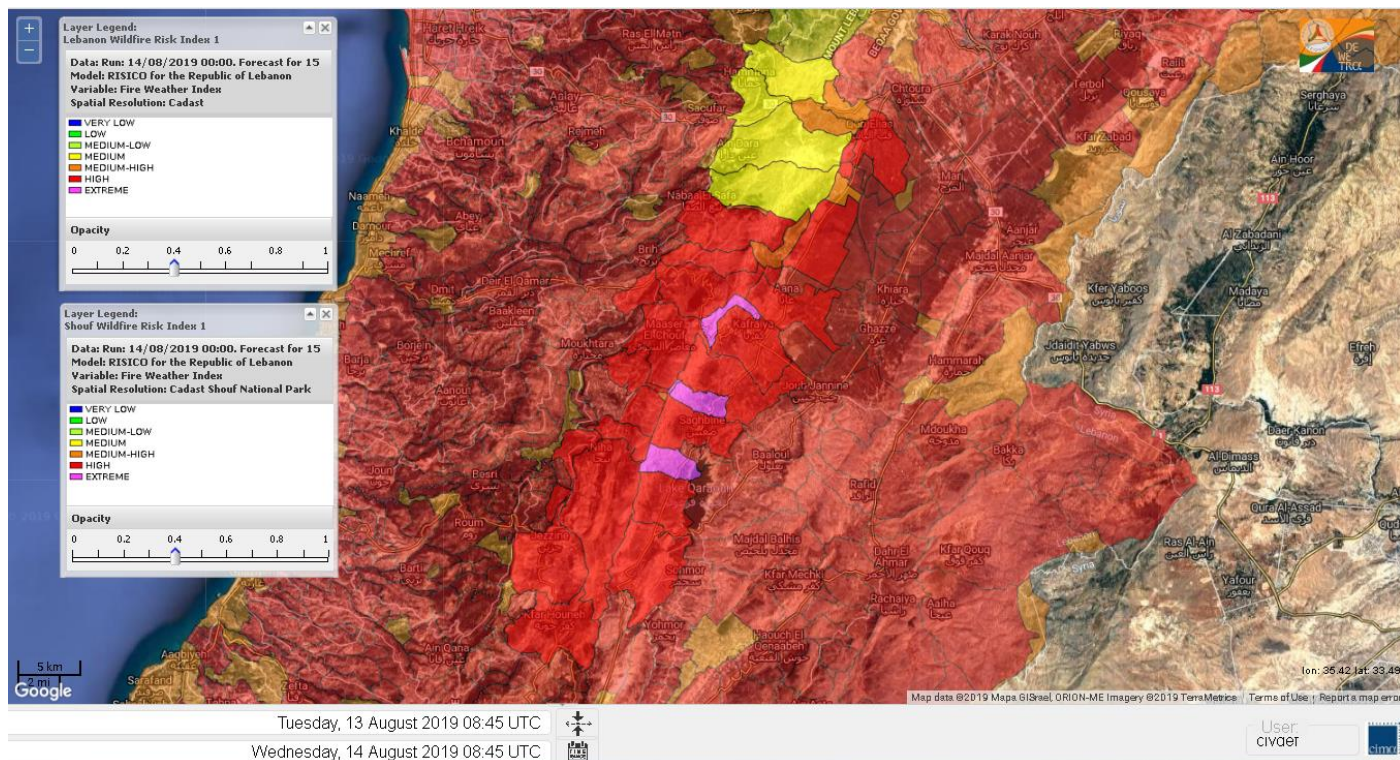

Shouf Biosphere Reserve Forecast for 15 Aug 2019