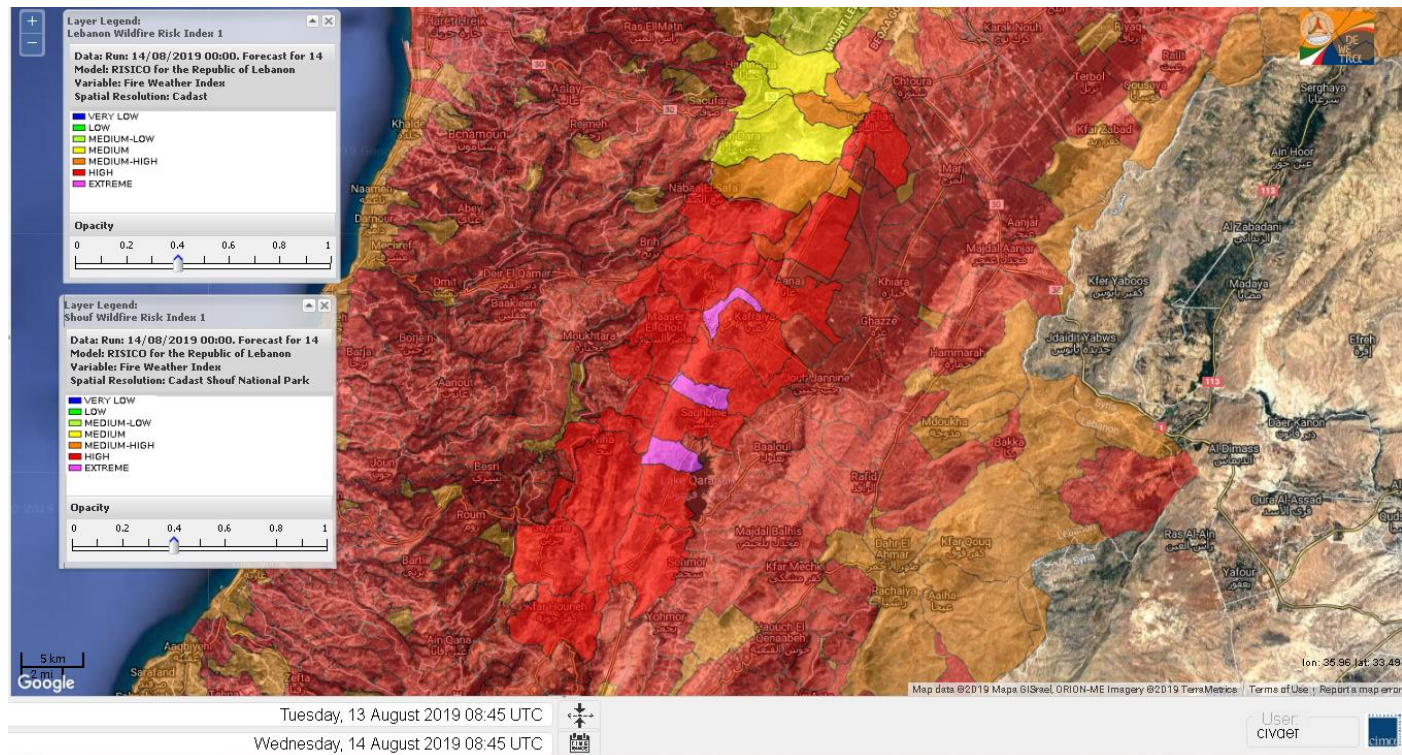

Shouf Biosphere Reserve Forecast for 14 Aug 2019