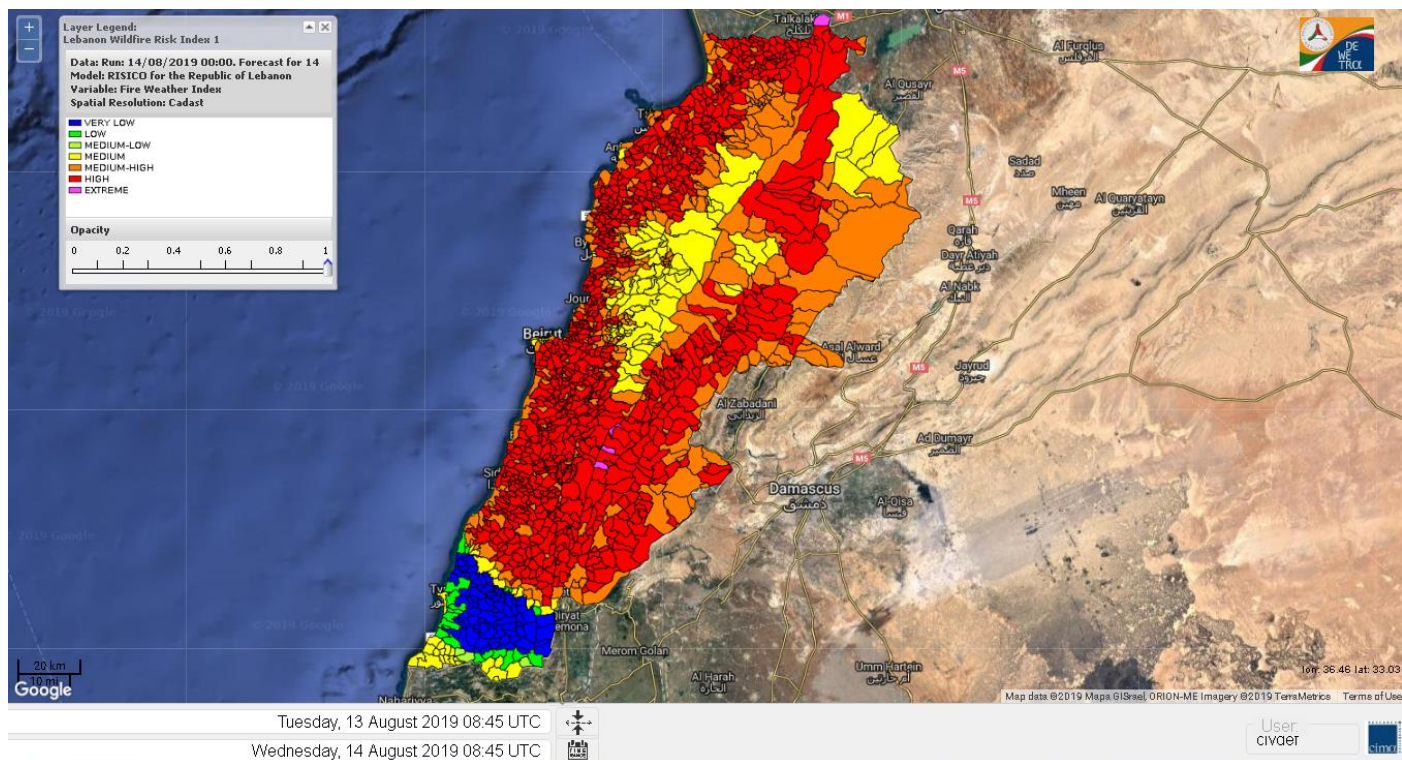

Lebanon for 14 Aug 2019