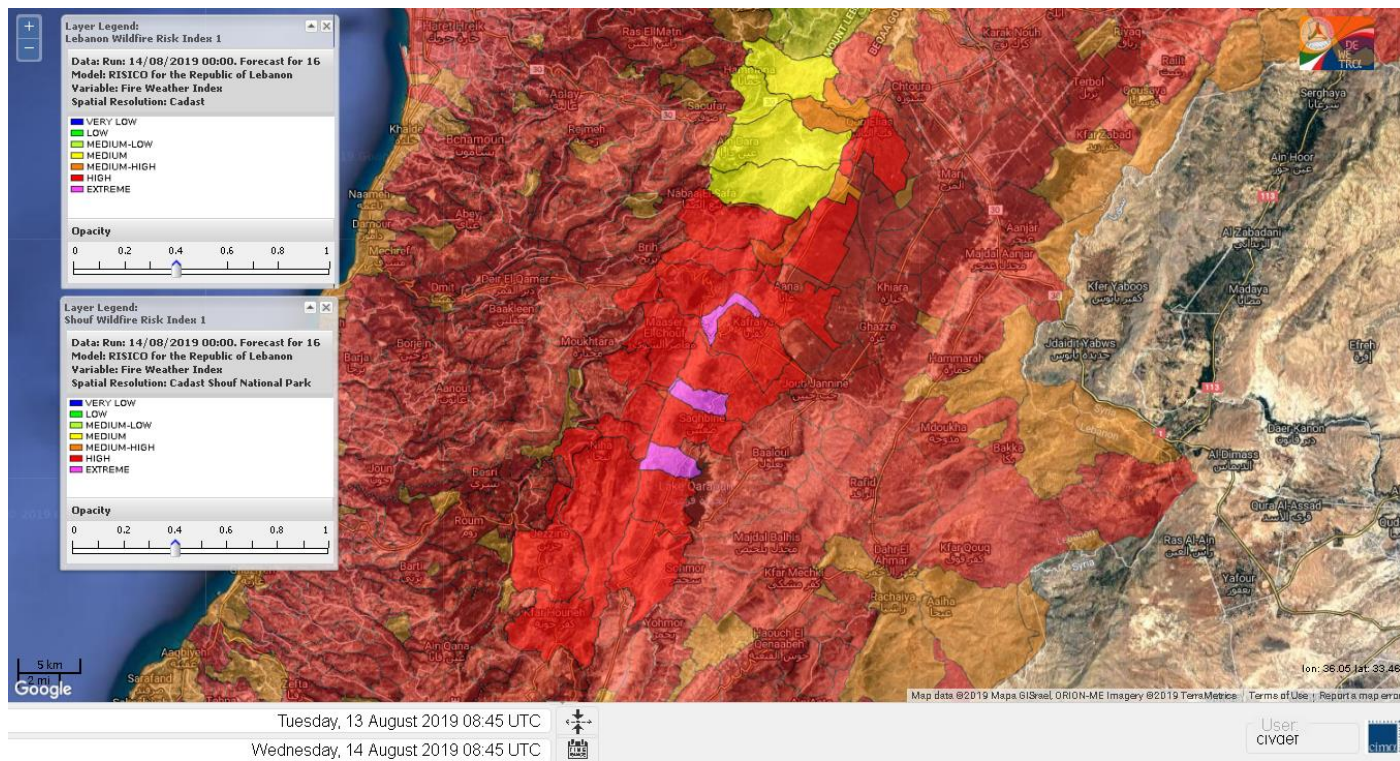

Shouf Biosphere Reserve Forecast for 16 Aug 2019