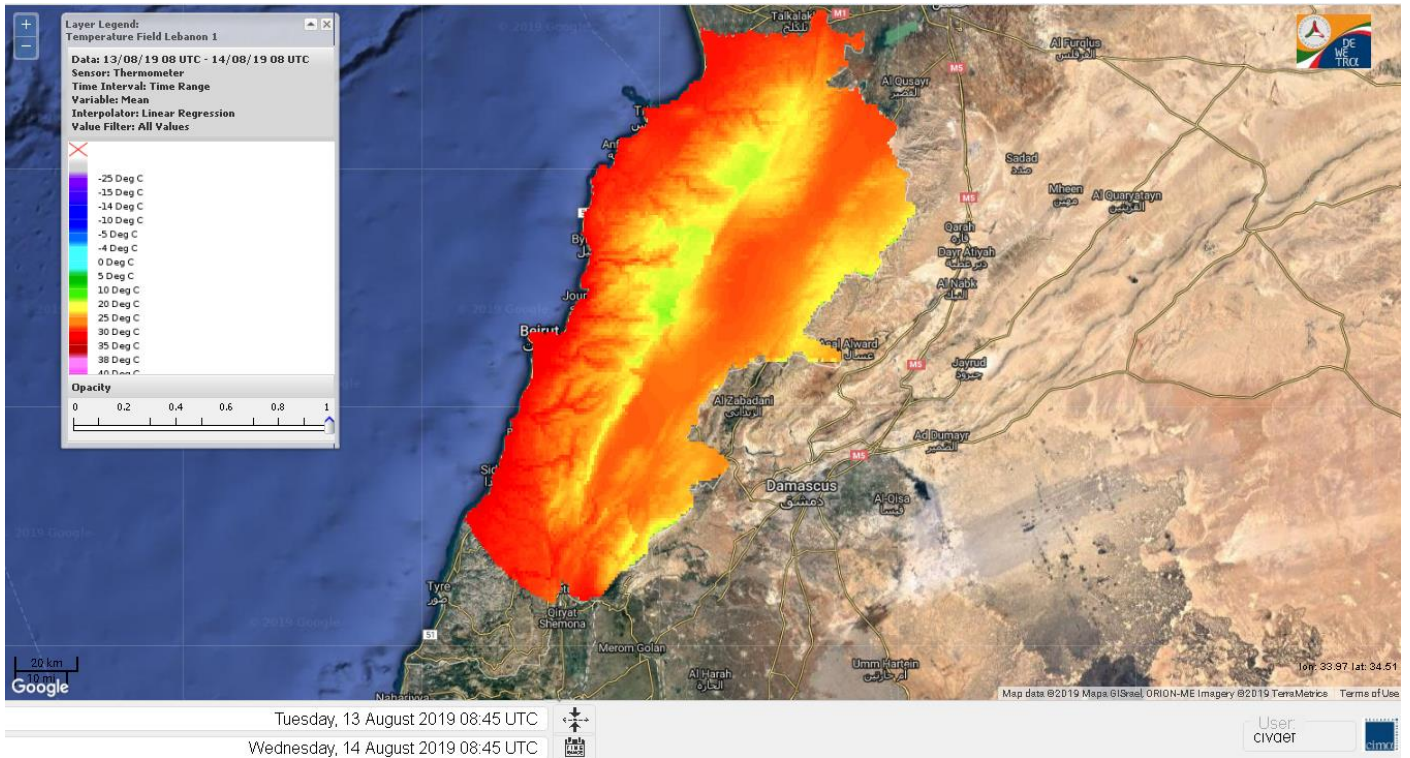

Lebanon temperature for 14 Aug 2019