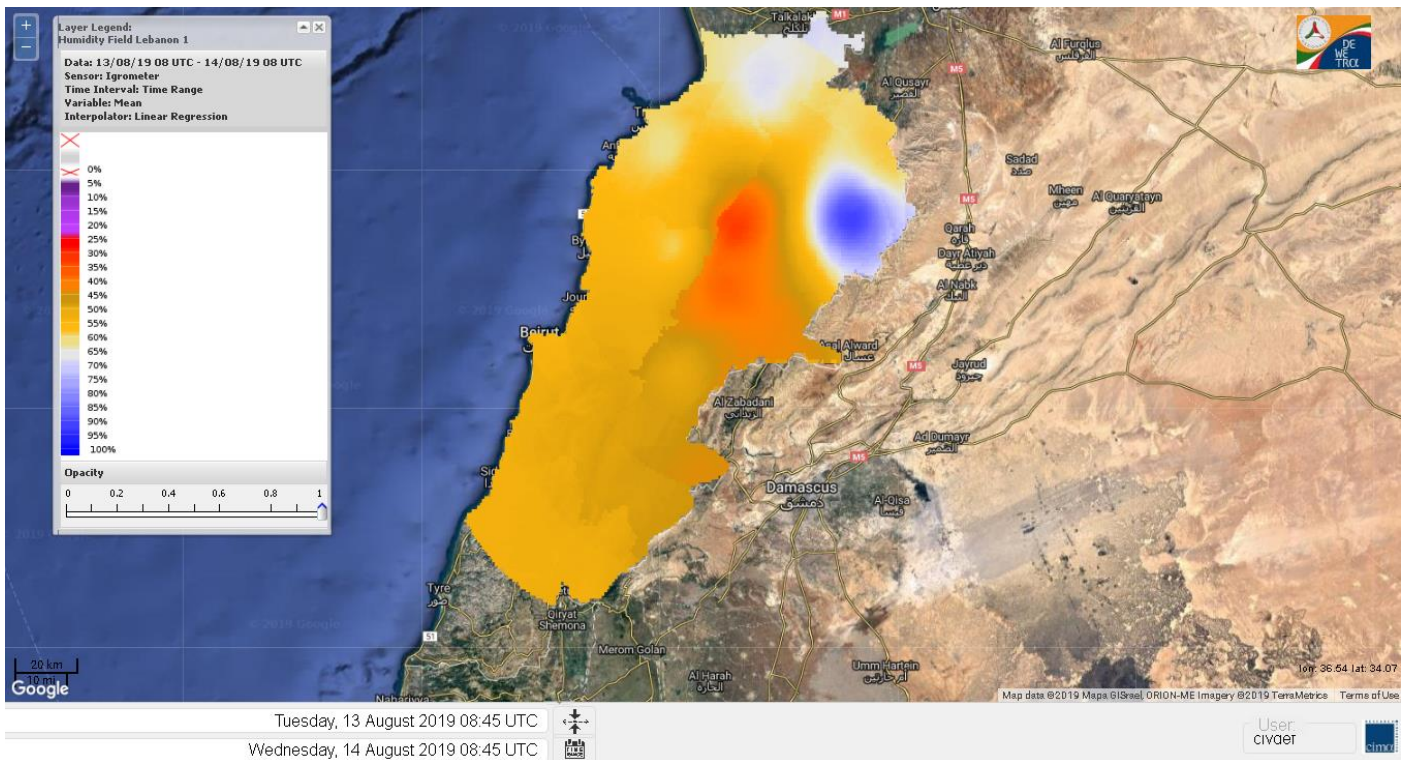

Lebanon humidity for 14 Aug 2019