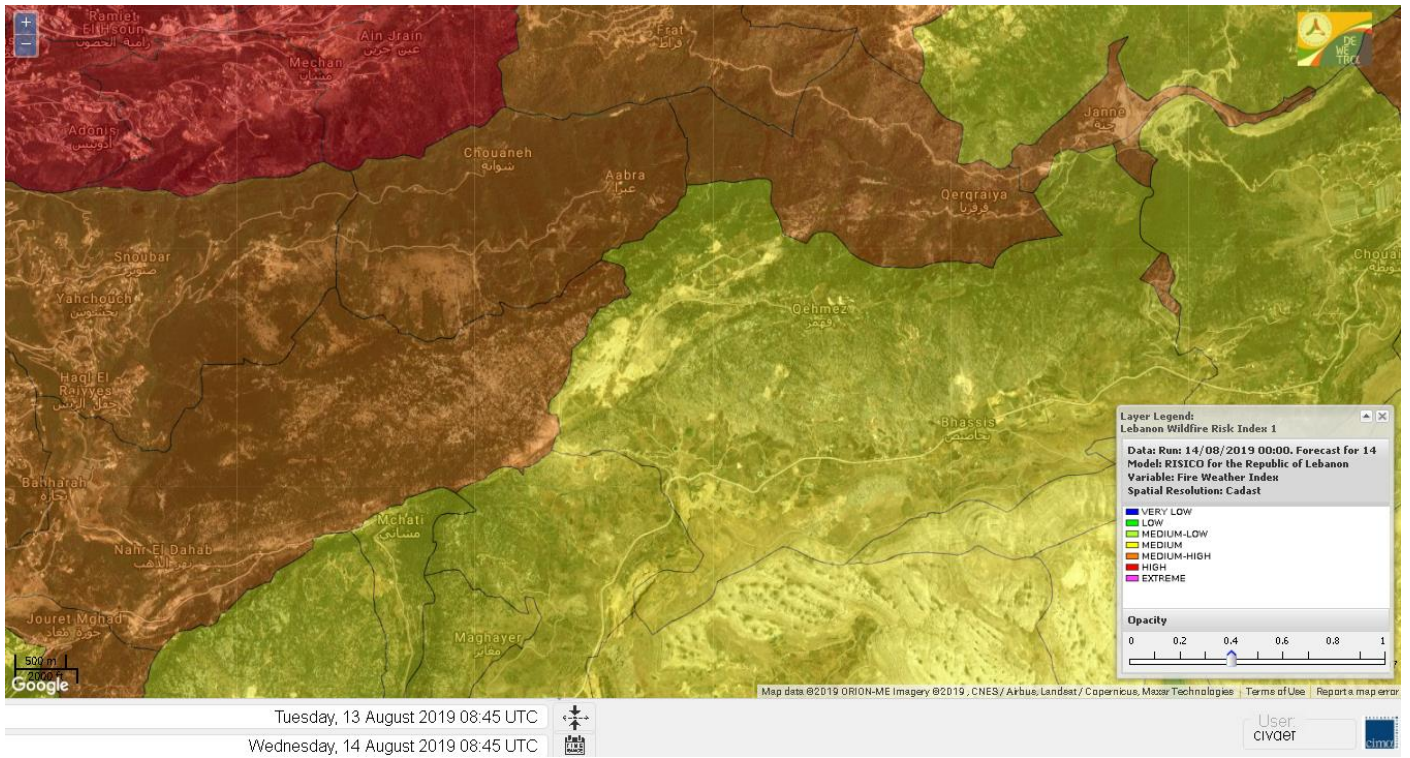

Jabal Moussa Reserve Forecast for 14 Aug 2019