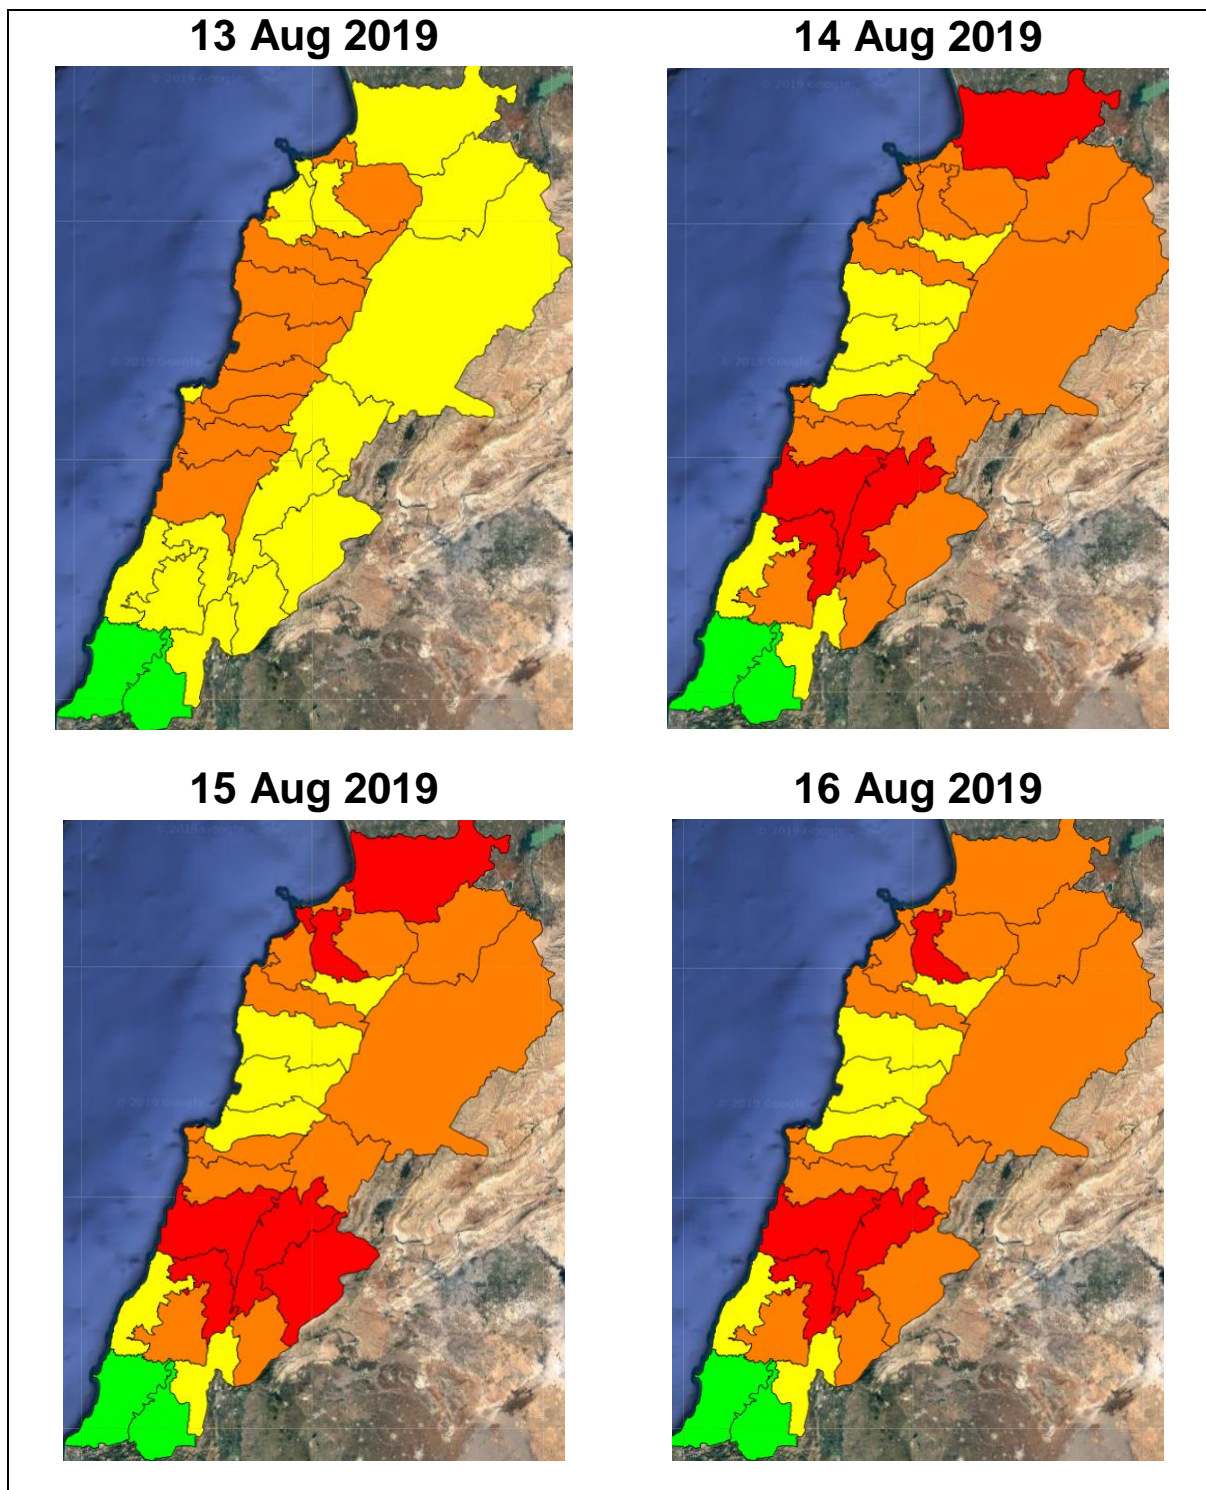

FIRE RISK INDEX

Layer Legend:
Lebanon Wildfire Risk Index 1

Data: Run: 14/08/2019 00:00. Forecast for 14
Model: RISICO for the Republic of Lebanon
Variable: Fire Weather Index
Spatial Resolution: Caza

- VERY LOW
- LOW
- MEDIUM-LOW
- MEDIUM
- MEDIUM-HIGH
- HIGH
- EXTREME