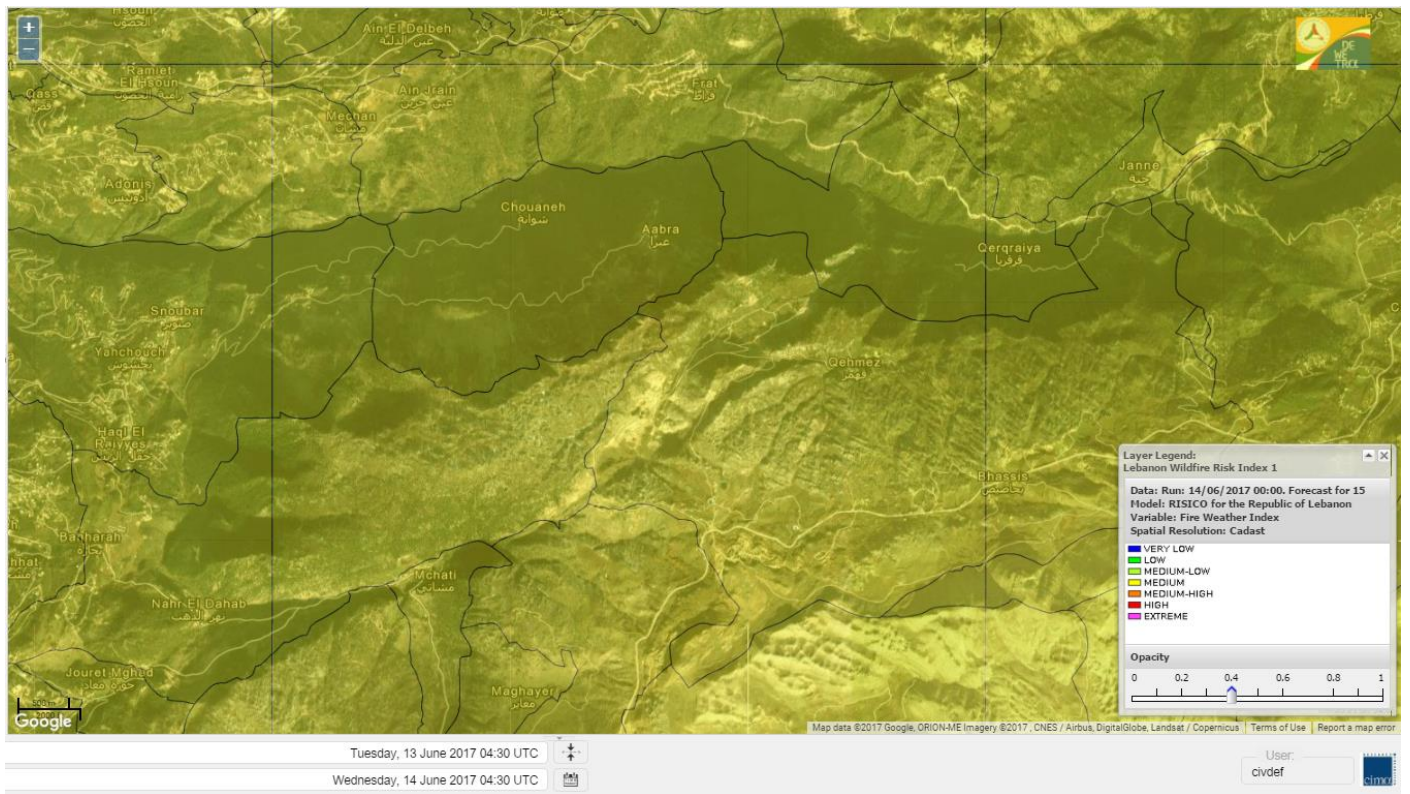

Shouf Biosphere Reserve Forecast for 14 June 2017

Shouf Biosphere Reserve Forecast for 15 June 2017

Shouf Biosphere Reserve Forecast for 16 June 2017

Jabal Moussa Reserve Forecast for 14 June 2017

Jabal Moussa Reserve Forecast for 15 June 2017