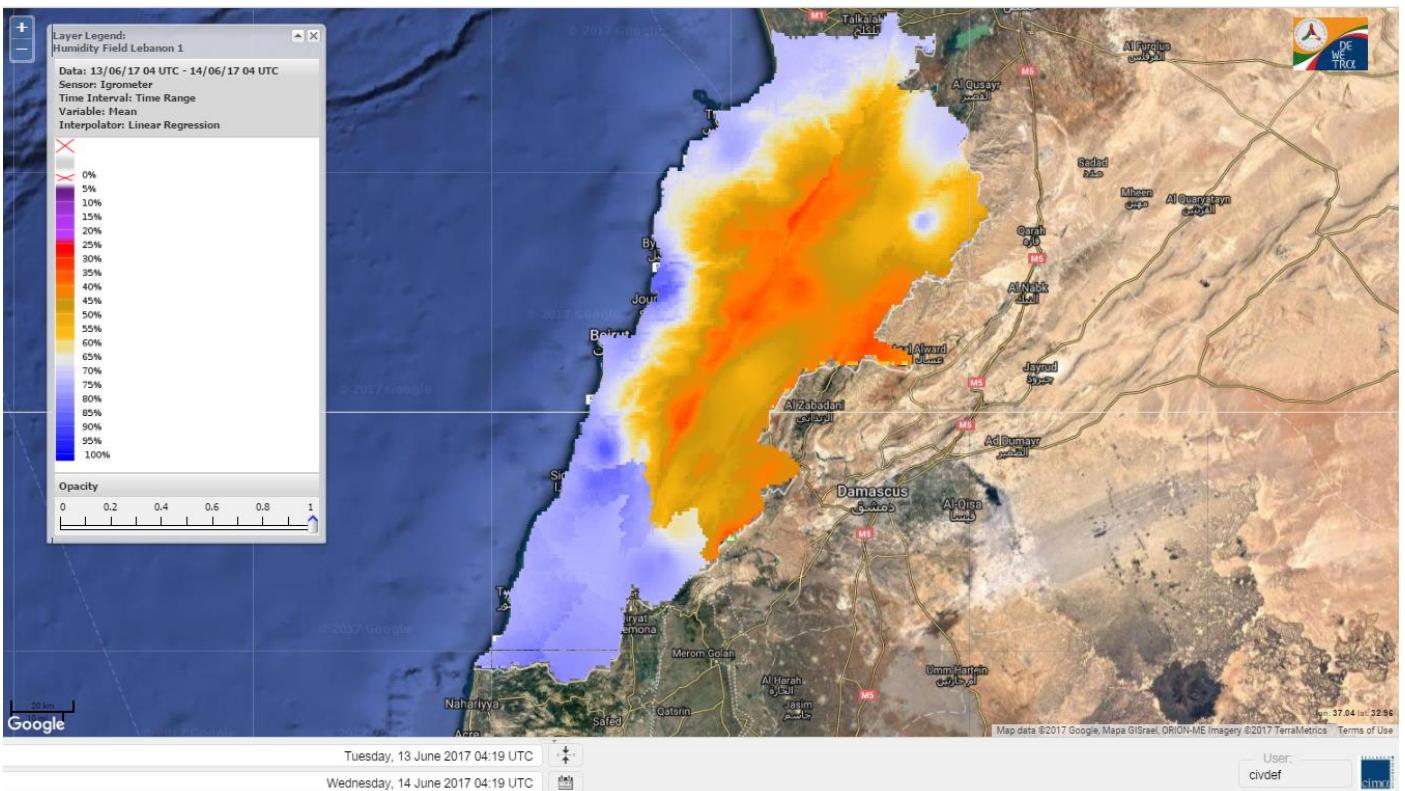

Lebanon humidity for 14 June 2017