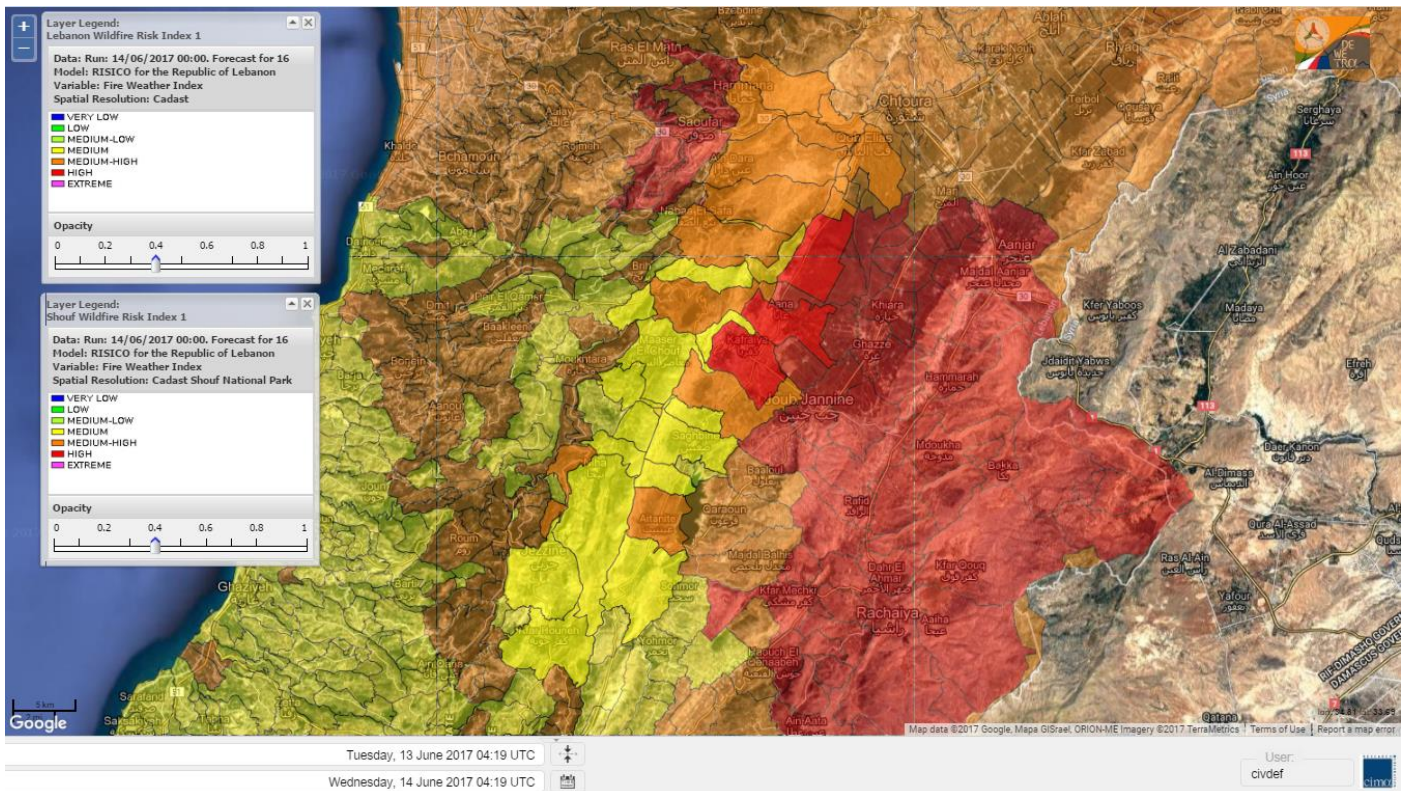

Shouf Biosphere Reserve Forecast for 16 June 2017