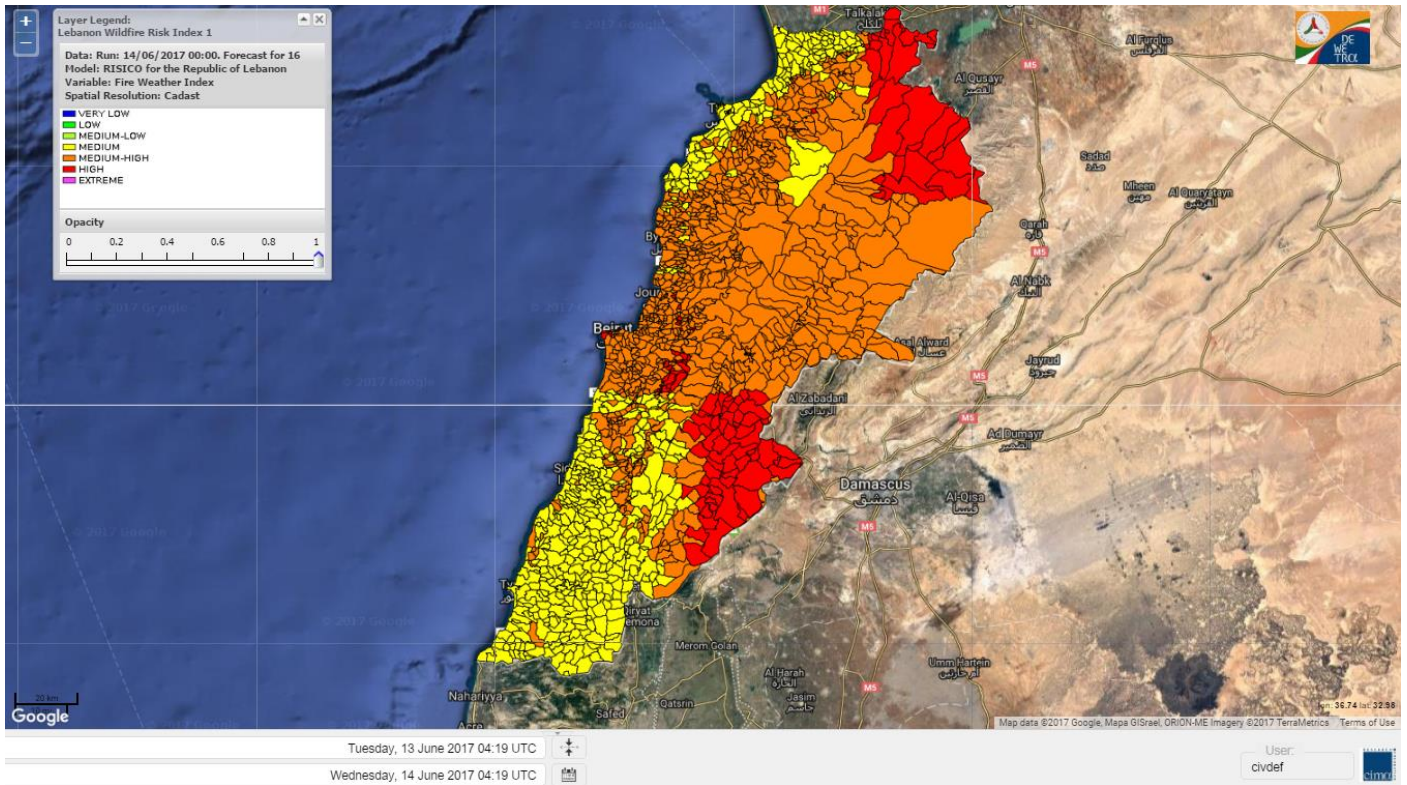

Lebanon for 16 June 2017