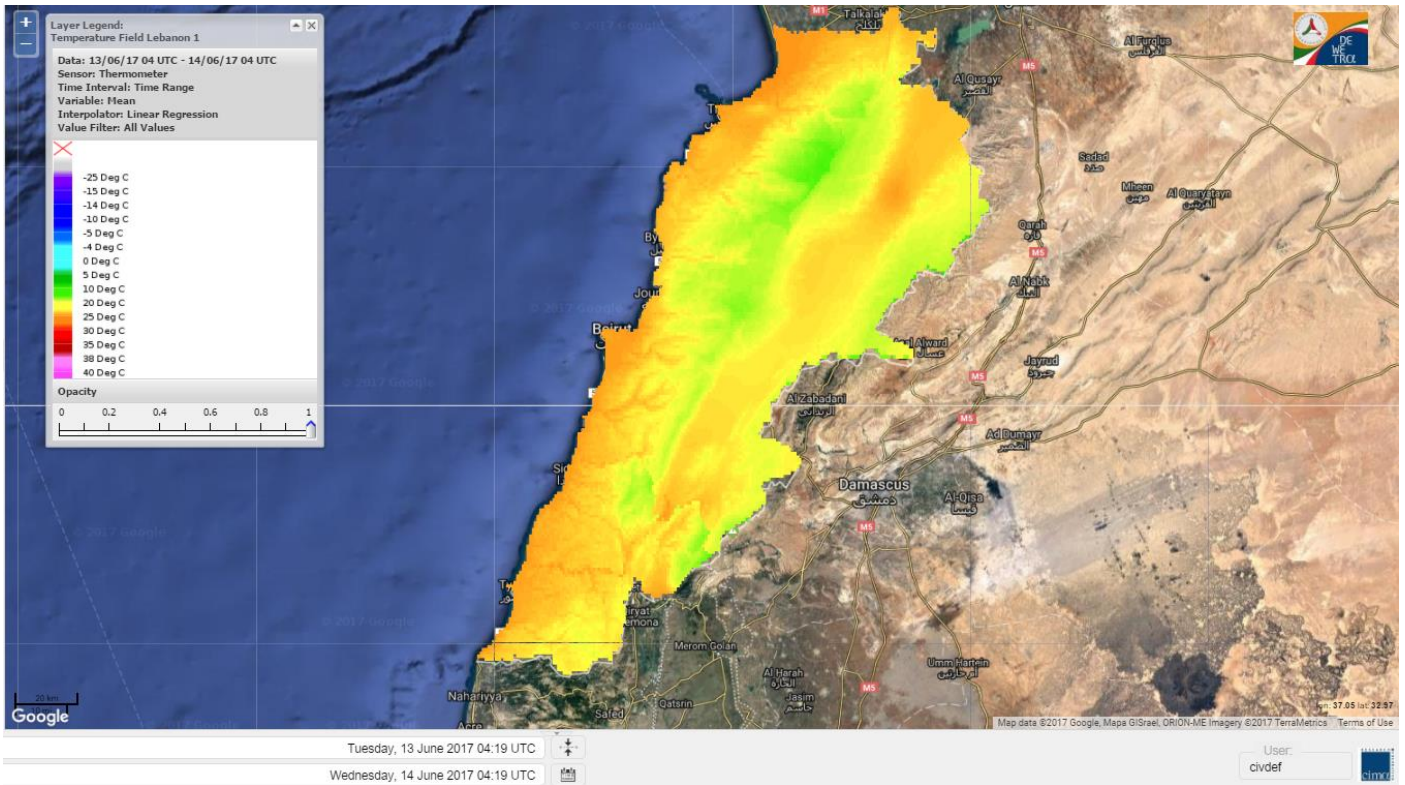

Lebanon temperature for 14 June 2017