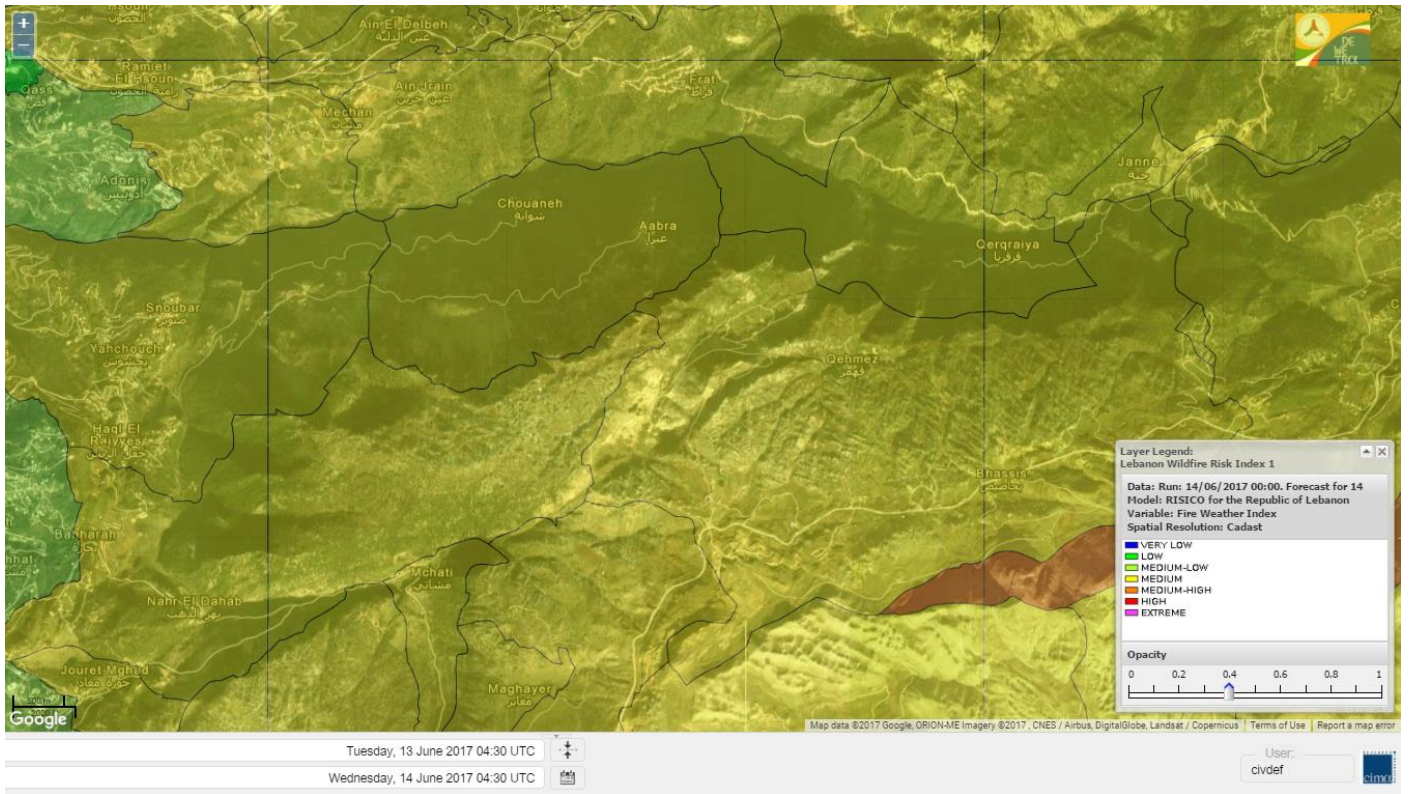

Jabal Moussa Reserve Forecast for 14 June 2017