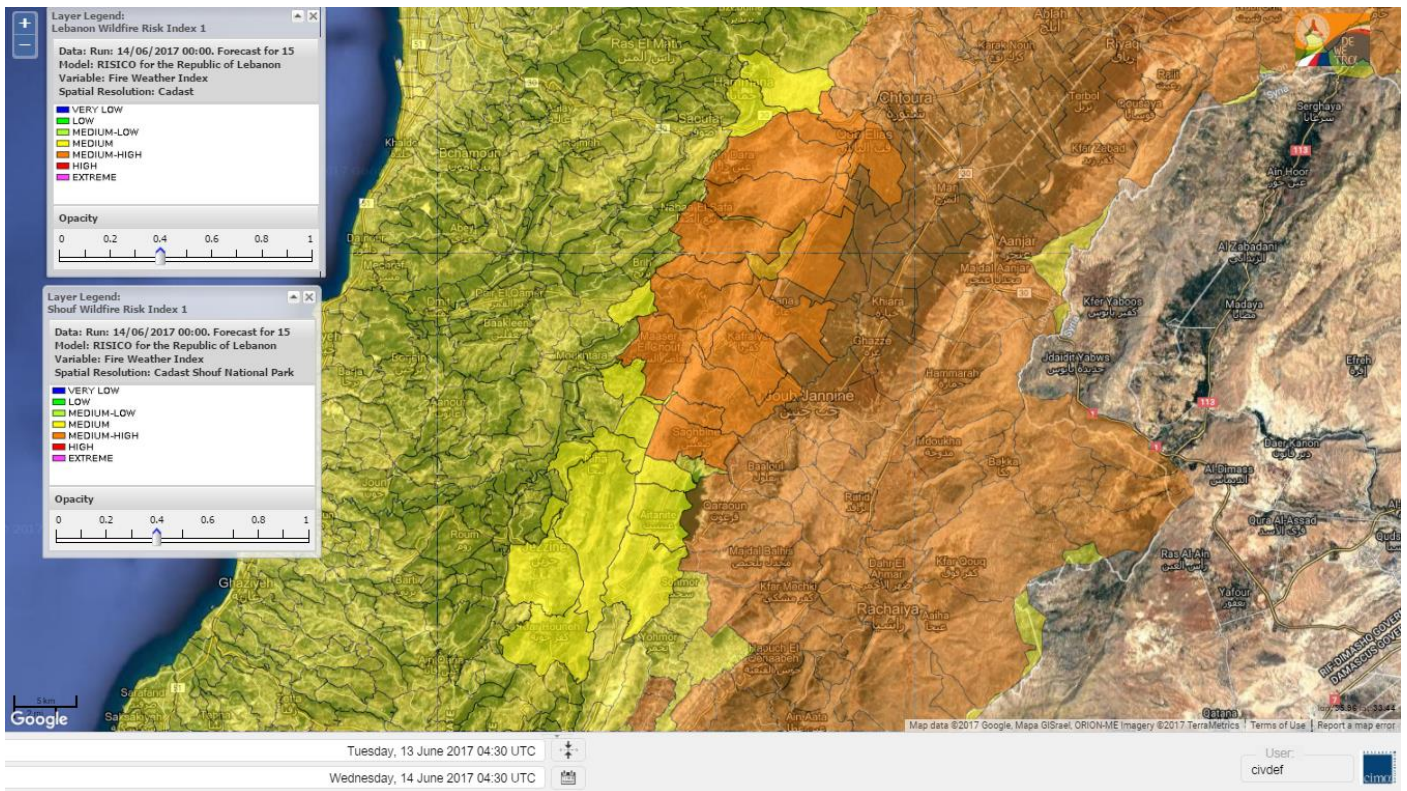

Shouf Biosphere Reserve Forecast for 15 June 2017