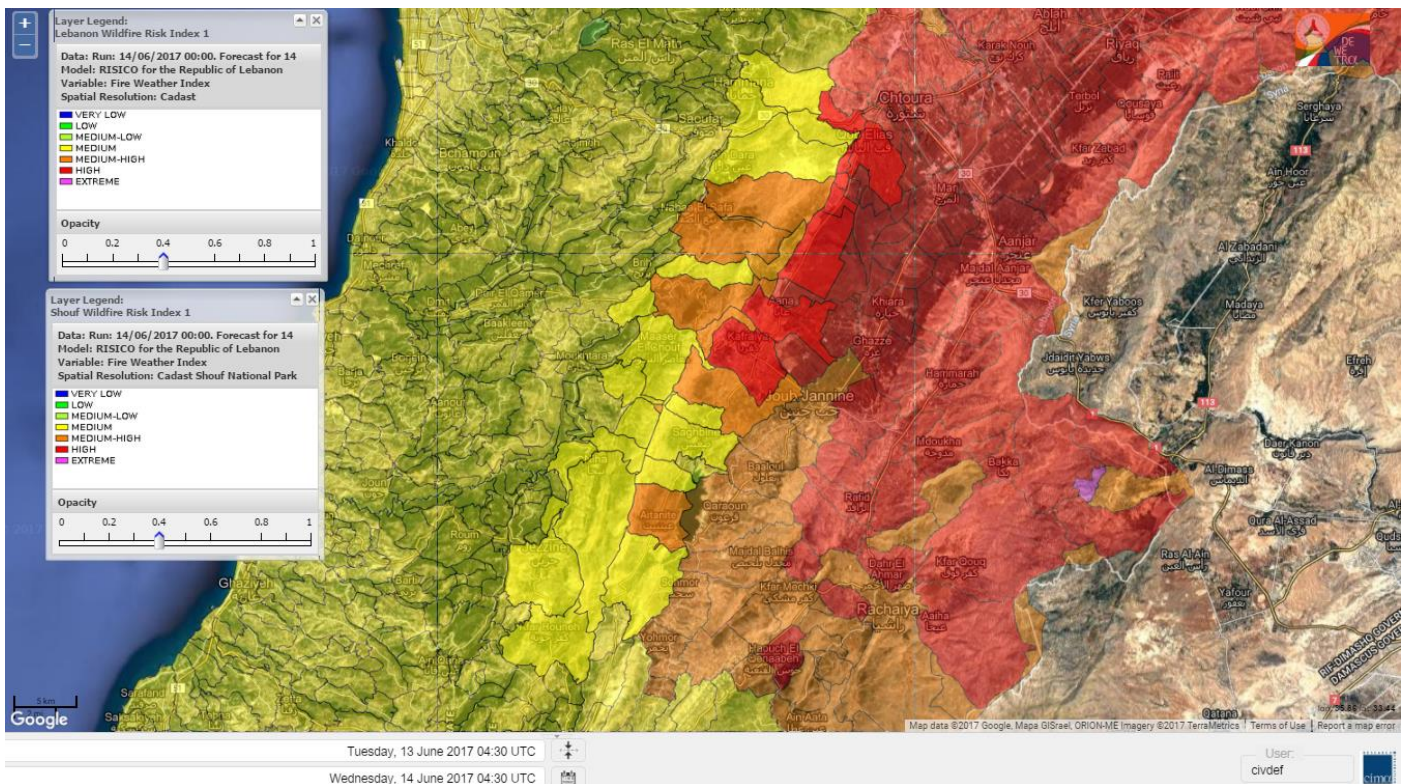

Shouf Biosphere Reserve Forecast for 14 June 2017