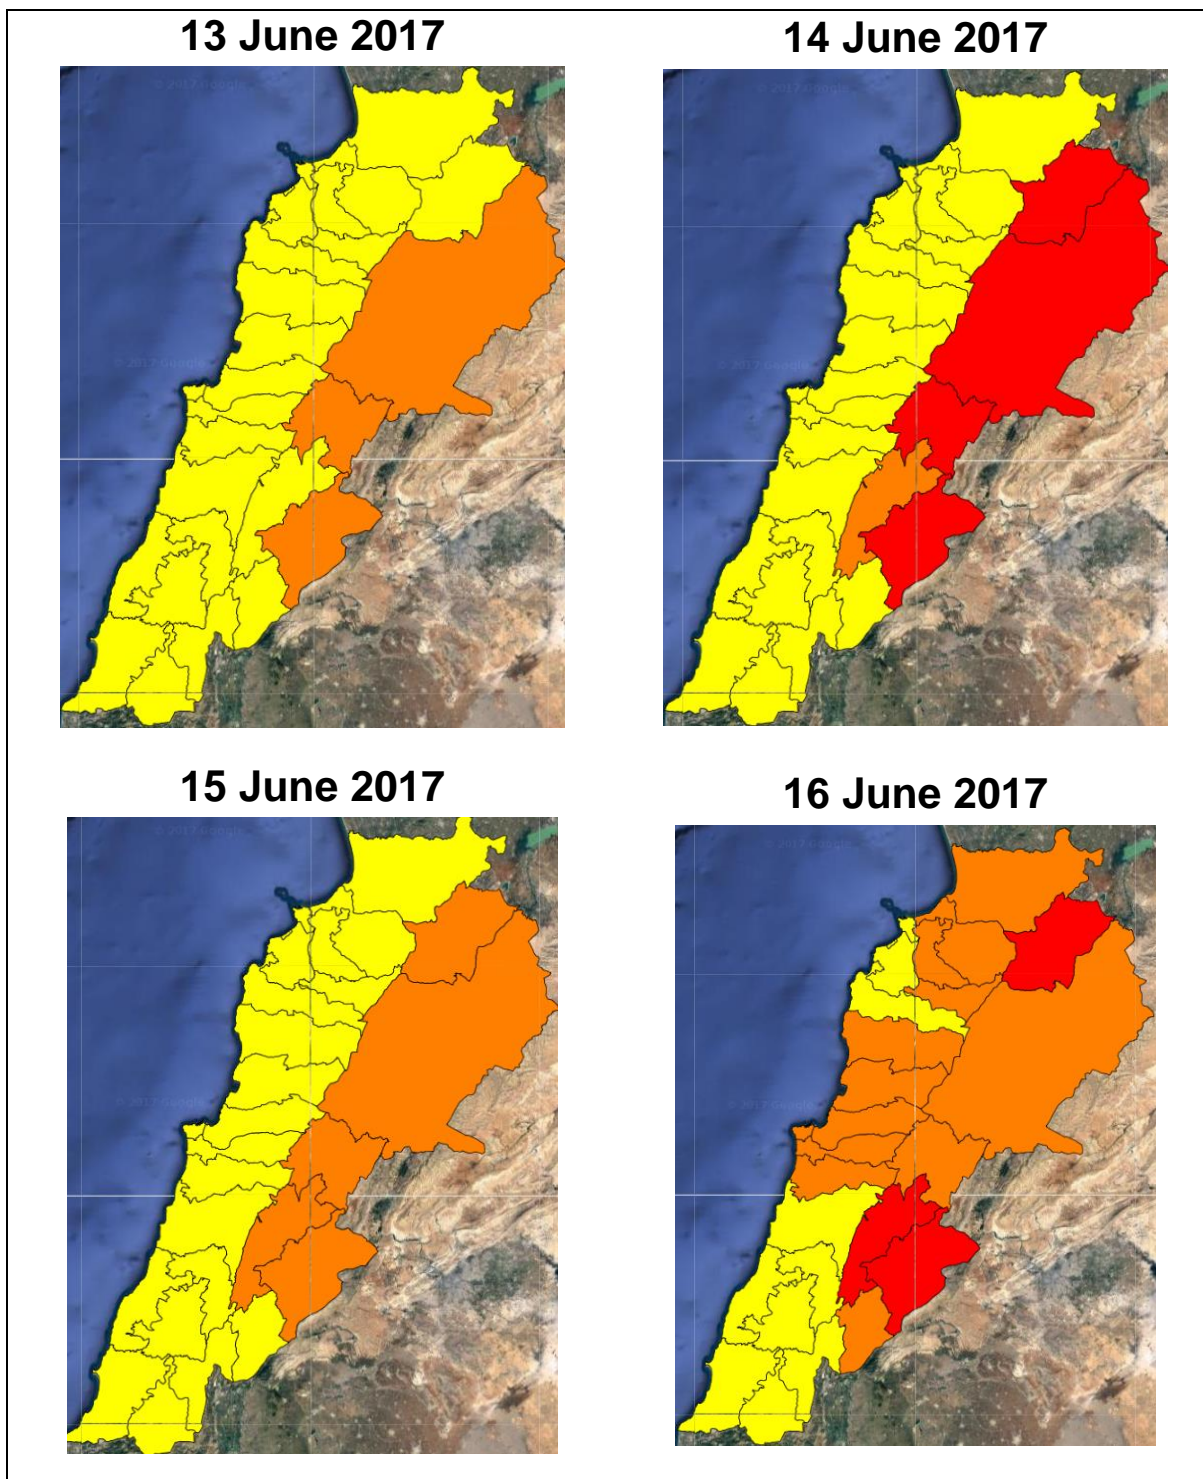

FIRE RISK INDEX

Layer Legend:
Lebanon Wildfire Risk Index 1

Data: Run: 14/06/2017 00:00. Forecast for 14
Model: RISICO for the Republic of Lebanon
Variable: Fire Weather Index
Spatial Resolution: Caza

- VERY LOW
- LOW
- MEDIUM-LOW
- MEDIUM
- MEDIUM-HIGH
- HIGH
- EXTREME