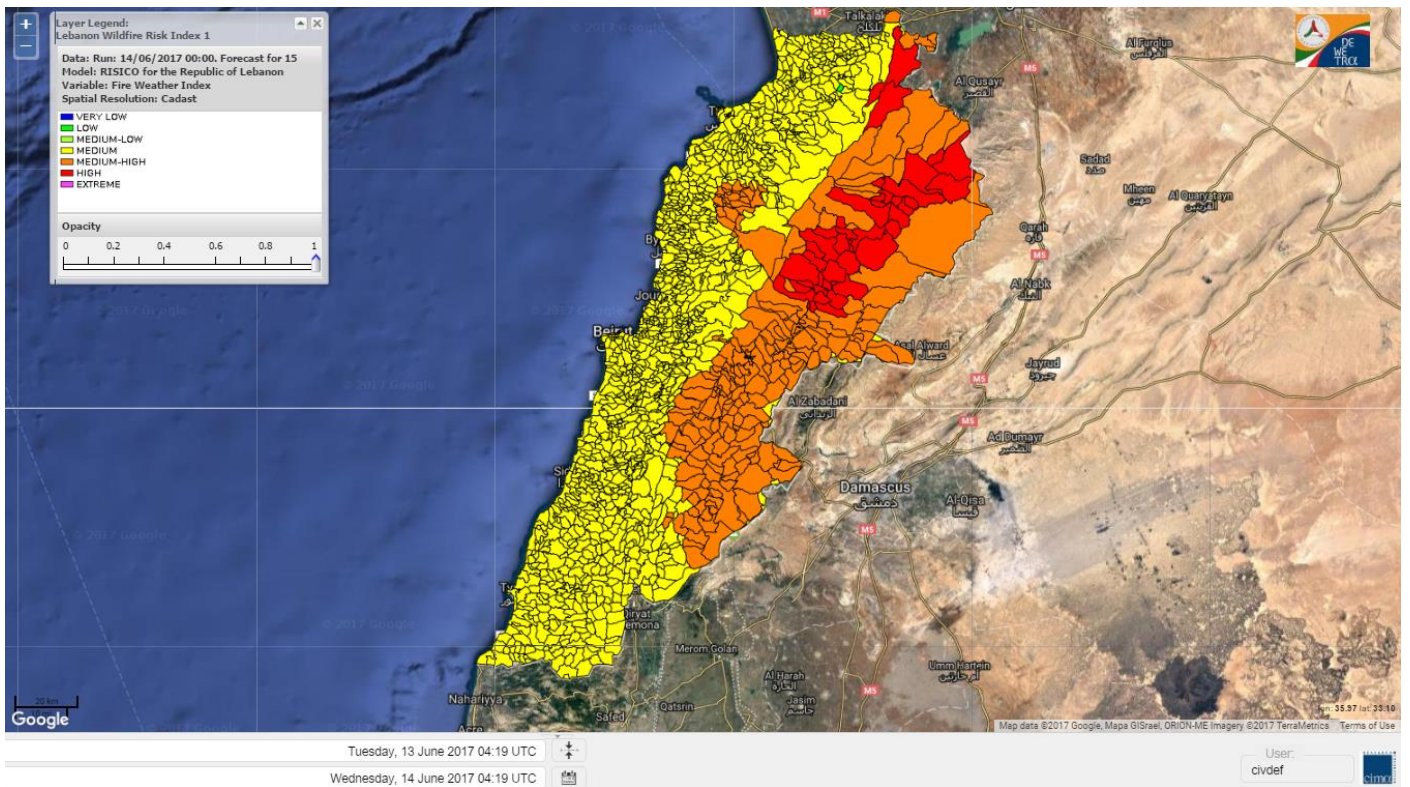

Lebanon for 15 June 2017