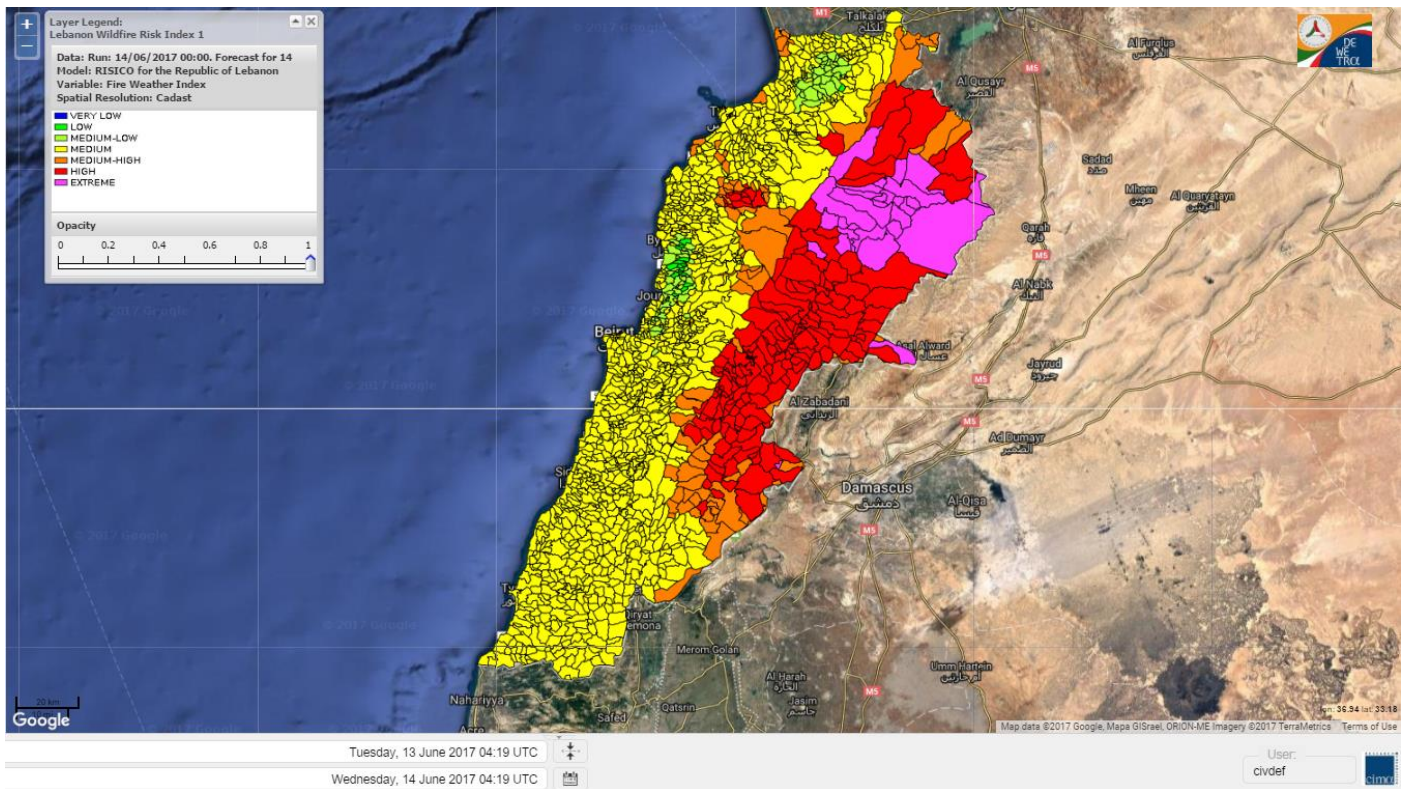

Lebanon for 14 June 2017