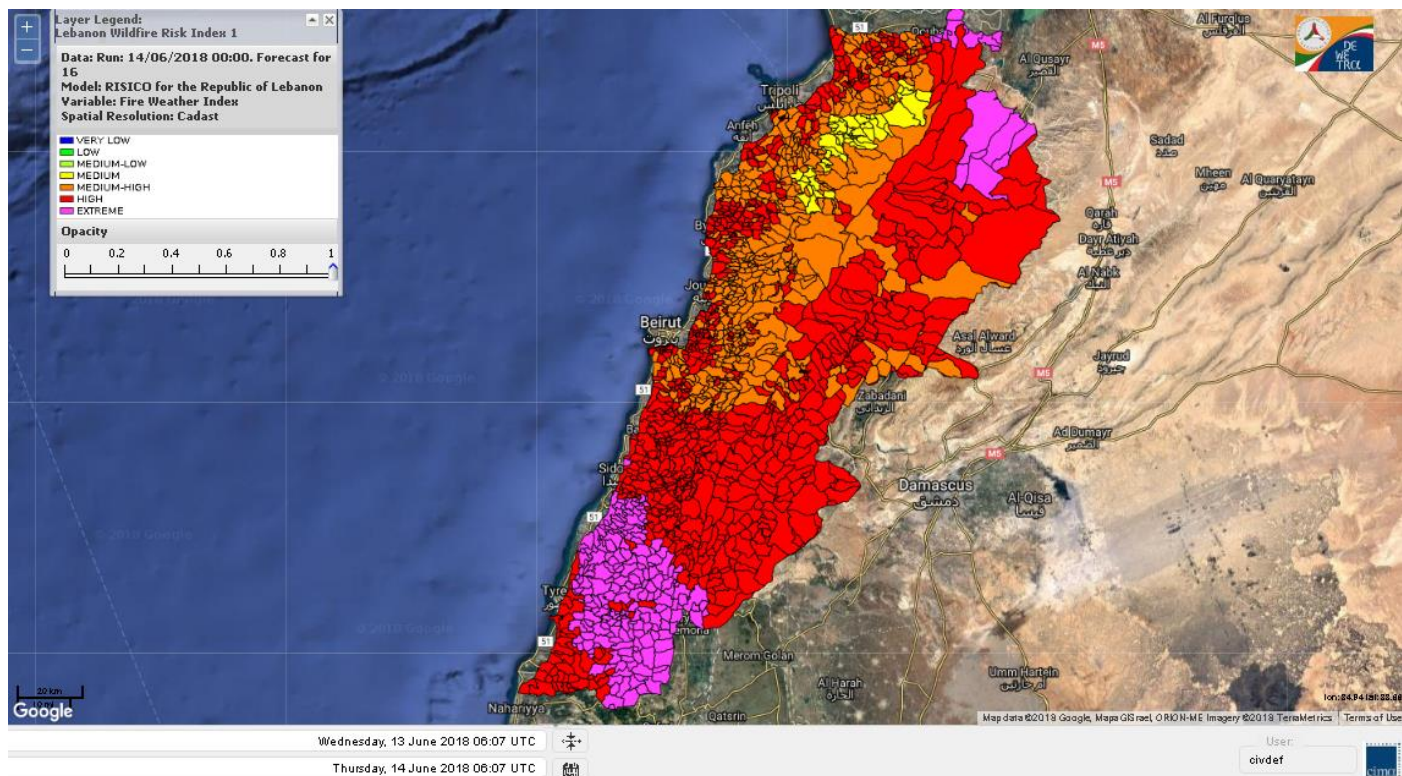

Lebanon for 16 June 2018