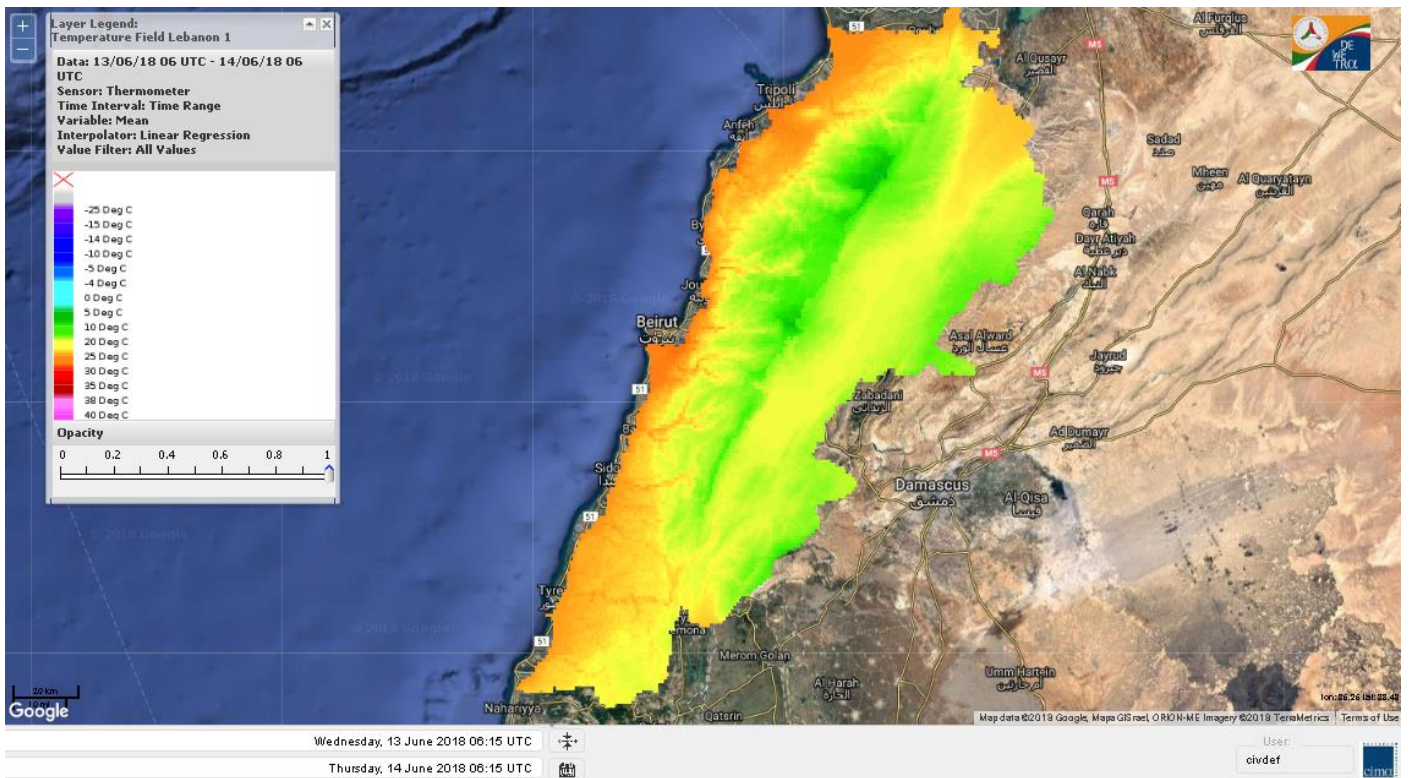

Lebanon temperature for Lebanon 14 June 2018