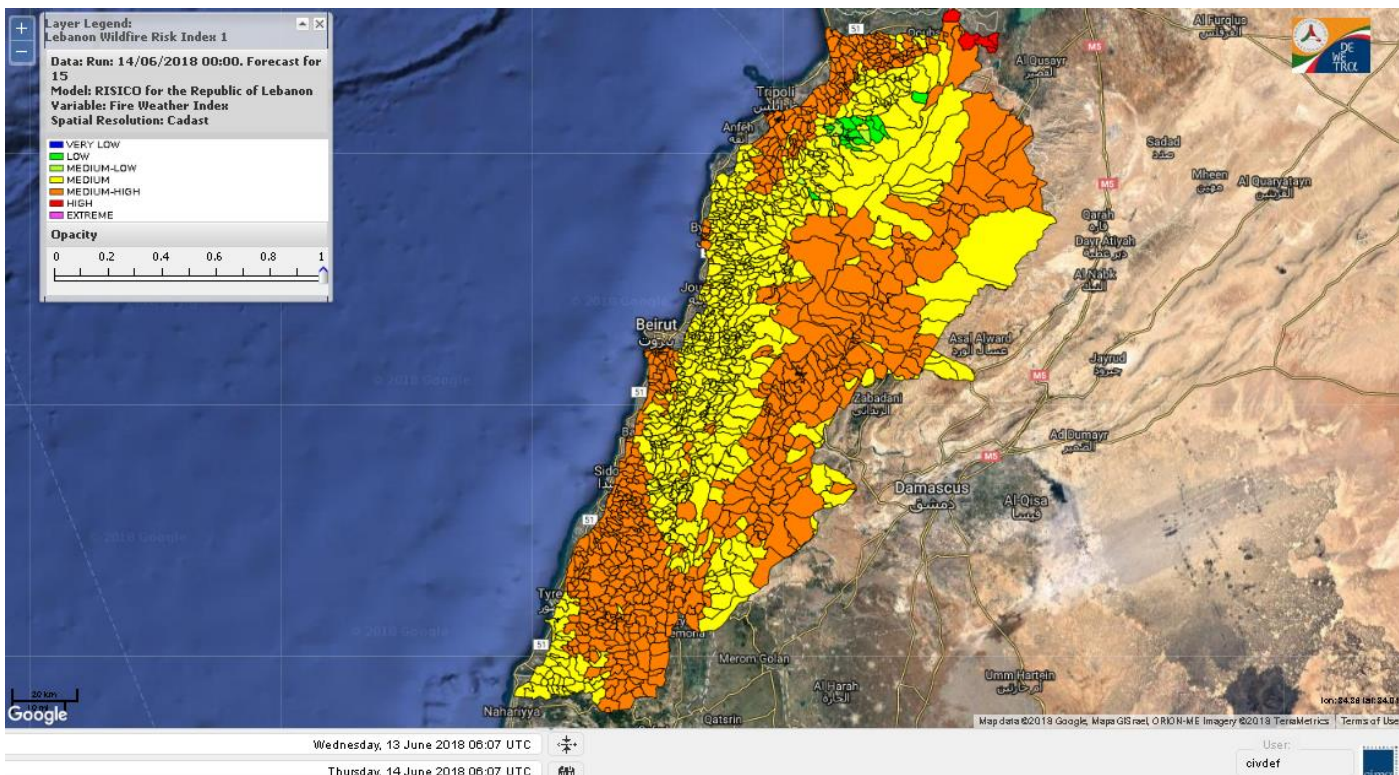

Lebanon for 15 June 2018