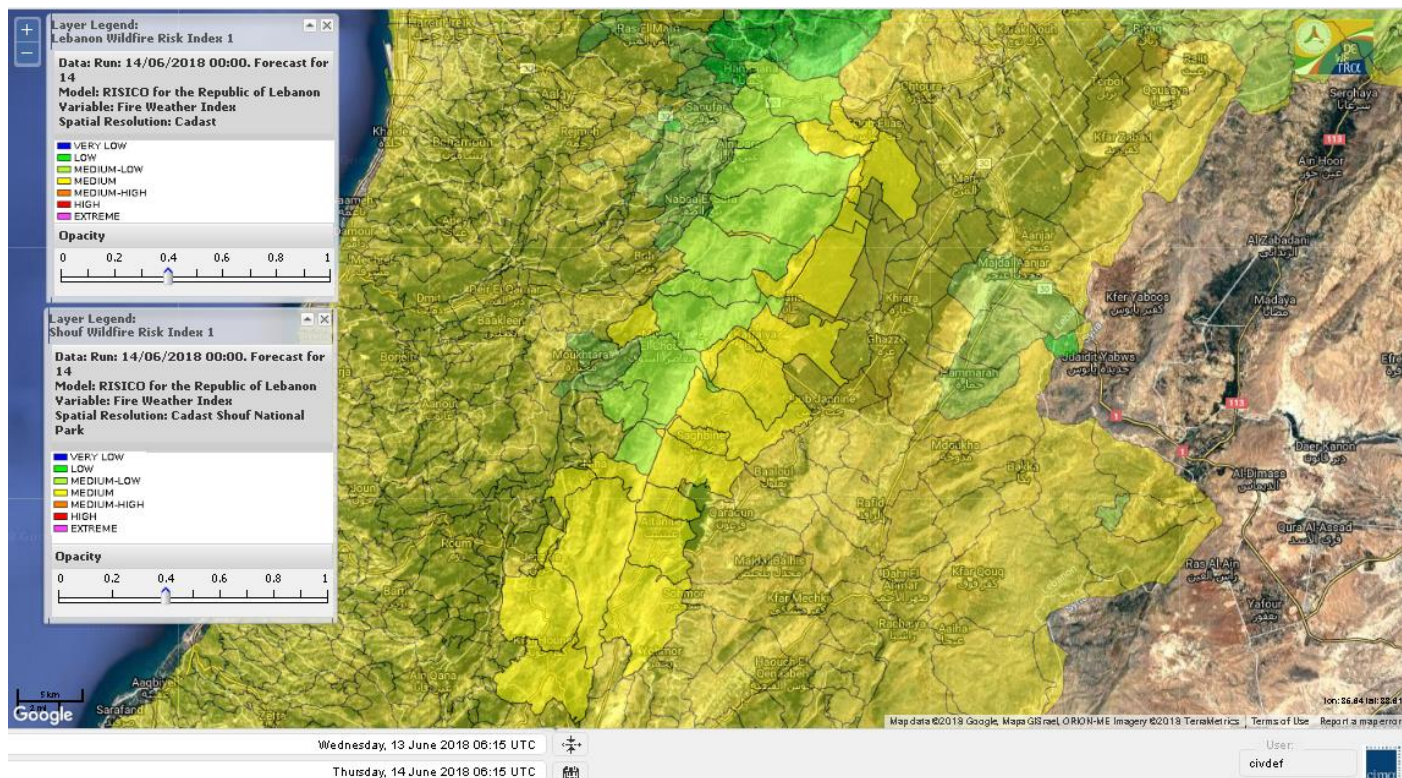

Shouf Biosphere Reserve Forecast for 14 June 2018