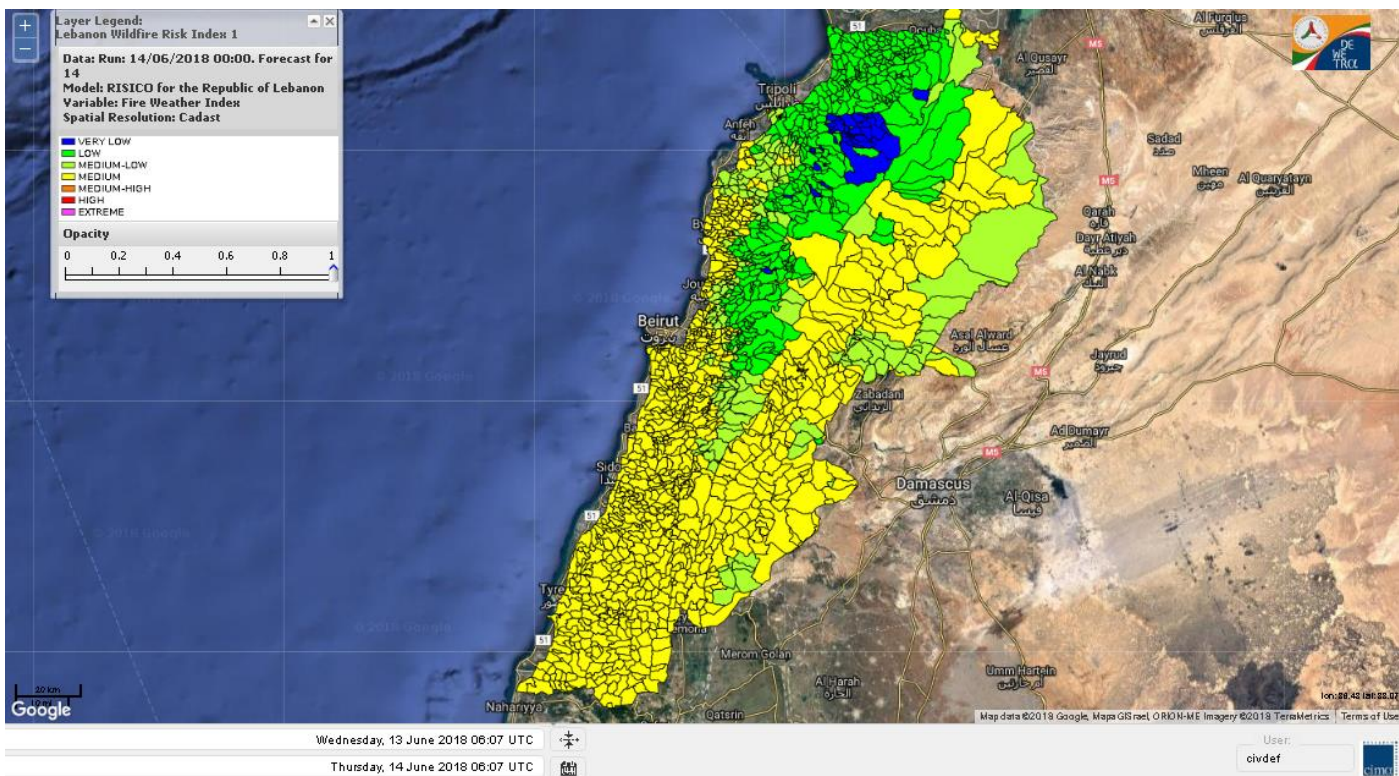

Lebanon for 14 June 2018