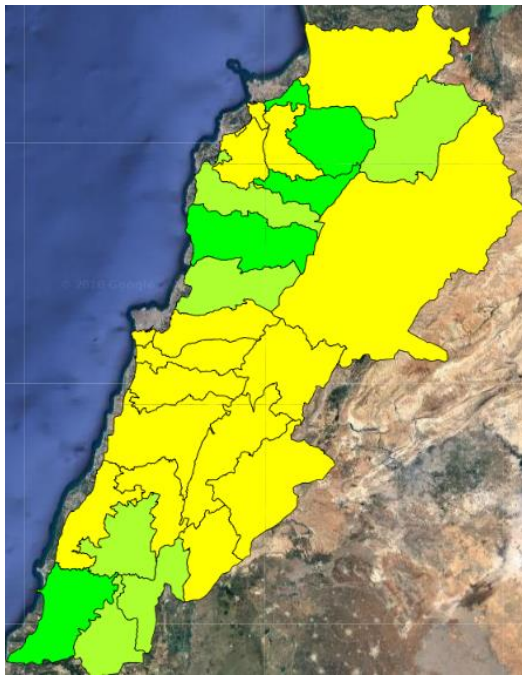

FIRE RISK INDEX

13 June 2018