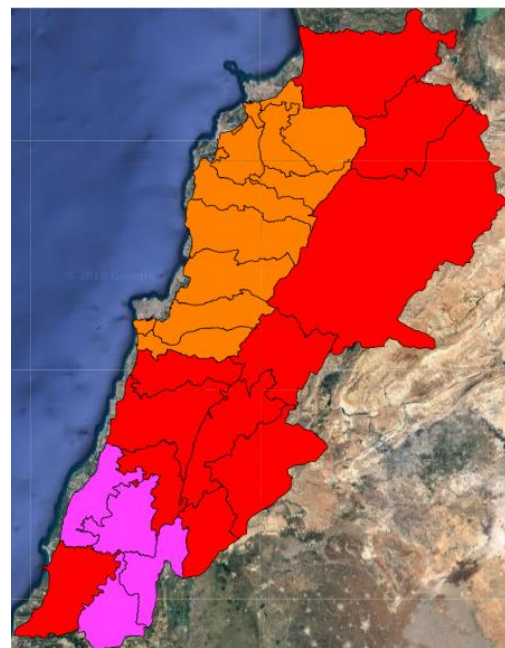

Beirut, 14 June 2018

FIRE RISK INDEX

13 June 2018

14 June 2018

15 June 2018

16 June 2018

Layer Legend:
Lebanon Wildfire Risk Index 1

Data: Run: 14/06/2018 00:00. Forecast for 14
Model: RISICO for the Republic of Lebanon
Variable: Fire Weather Index
Spatial Resolution: Caza