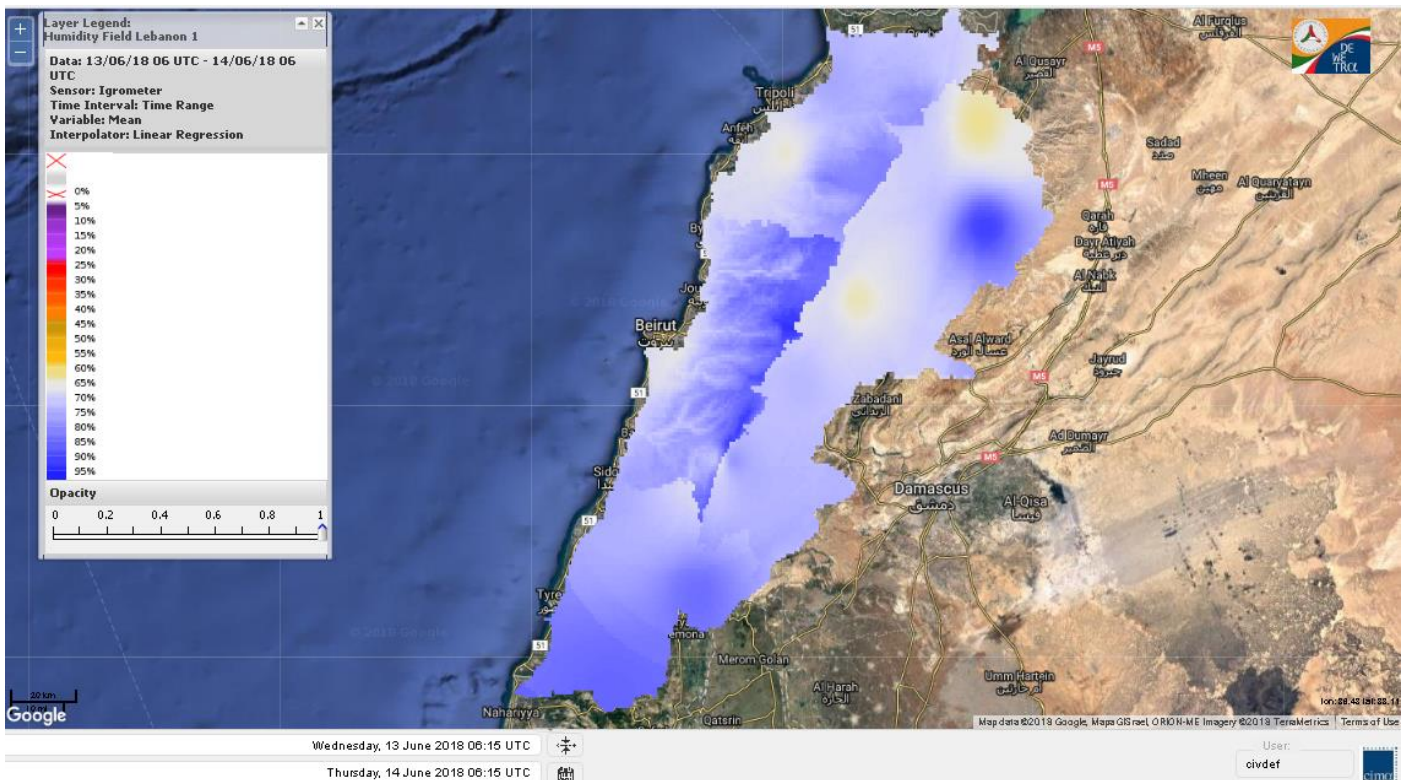

Lebanon humidity for Lebanon 14 June 2018