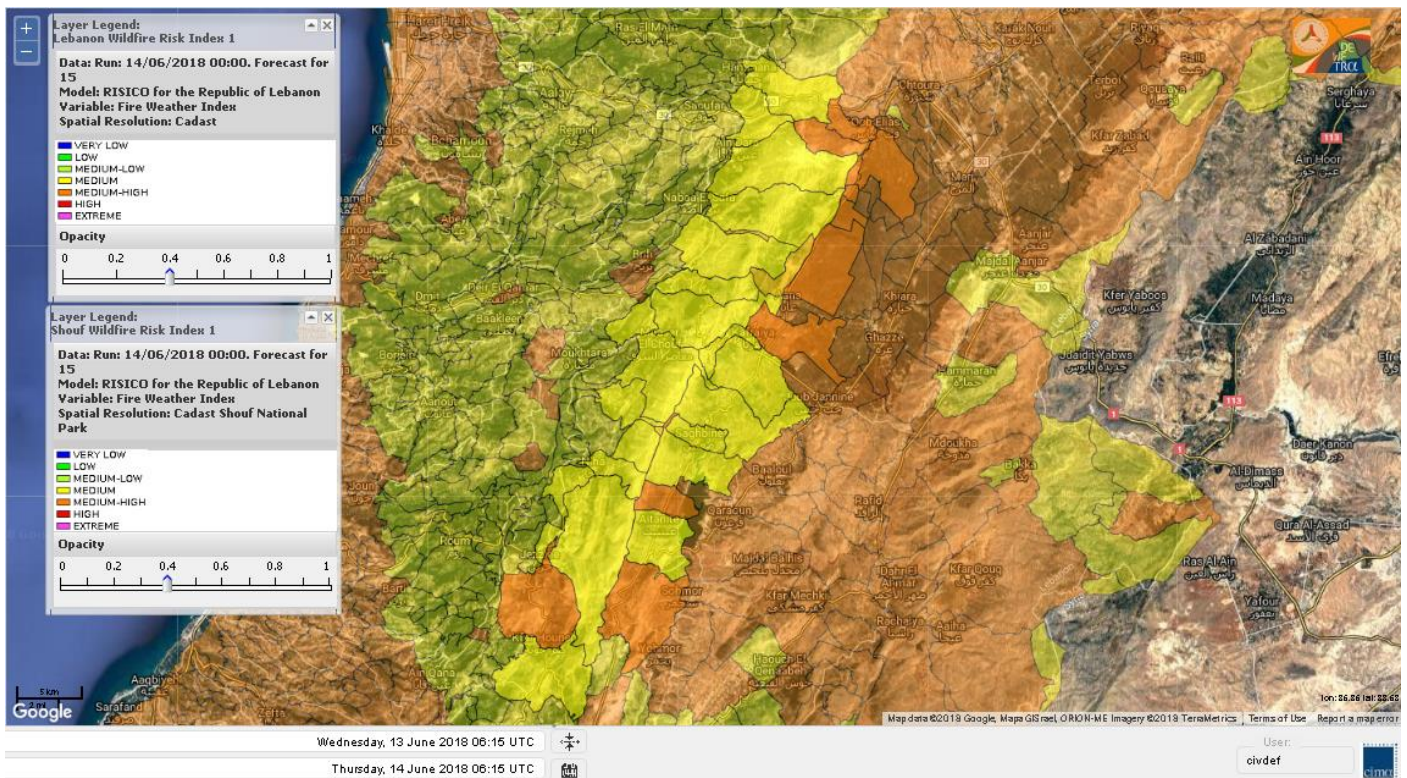

Shouf Biosphere Reserve Forecast for 15 June 2018