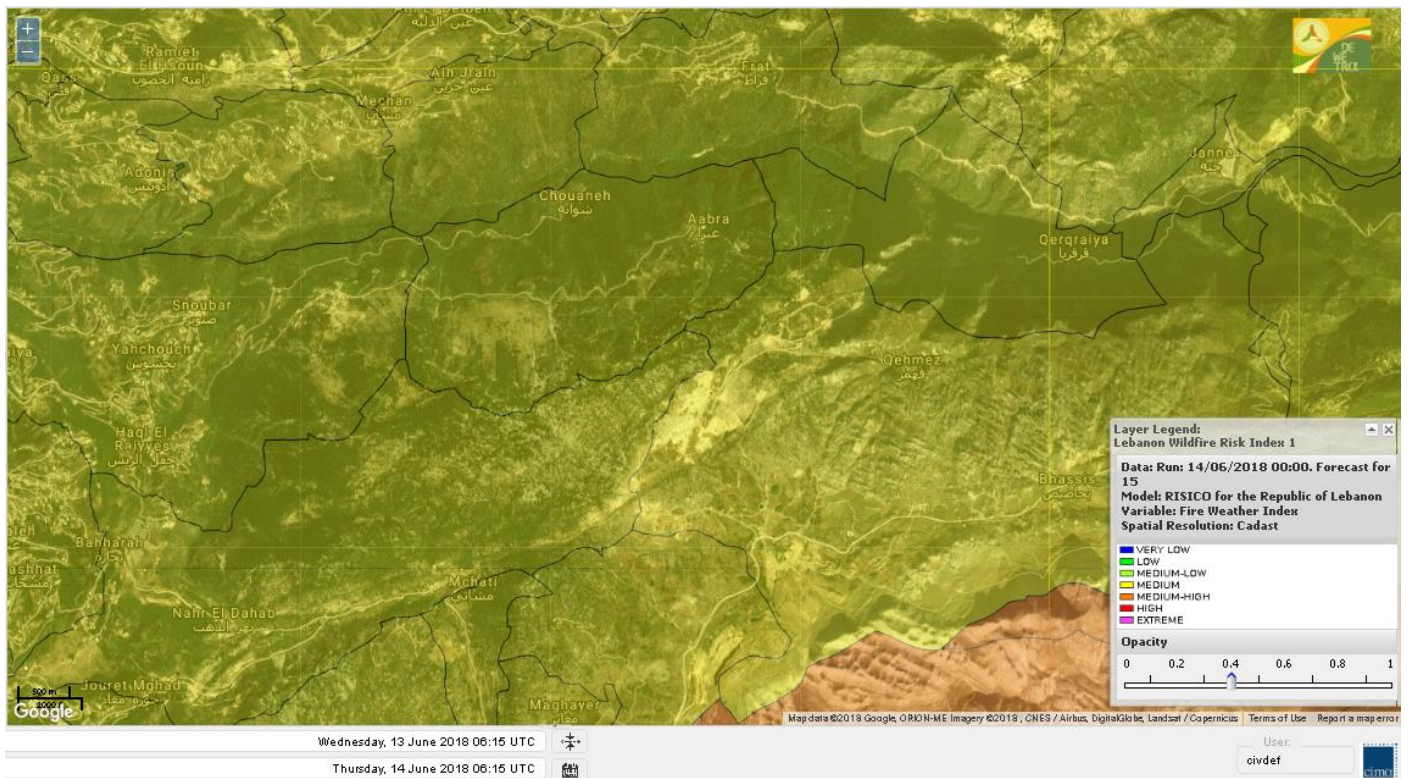

Jabal Moussa Reserve Forecast for 15 June 2018