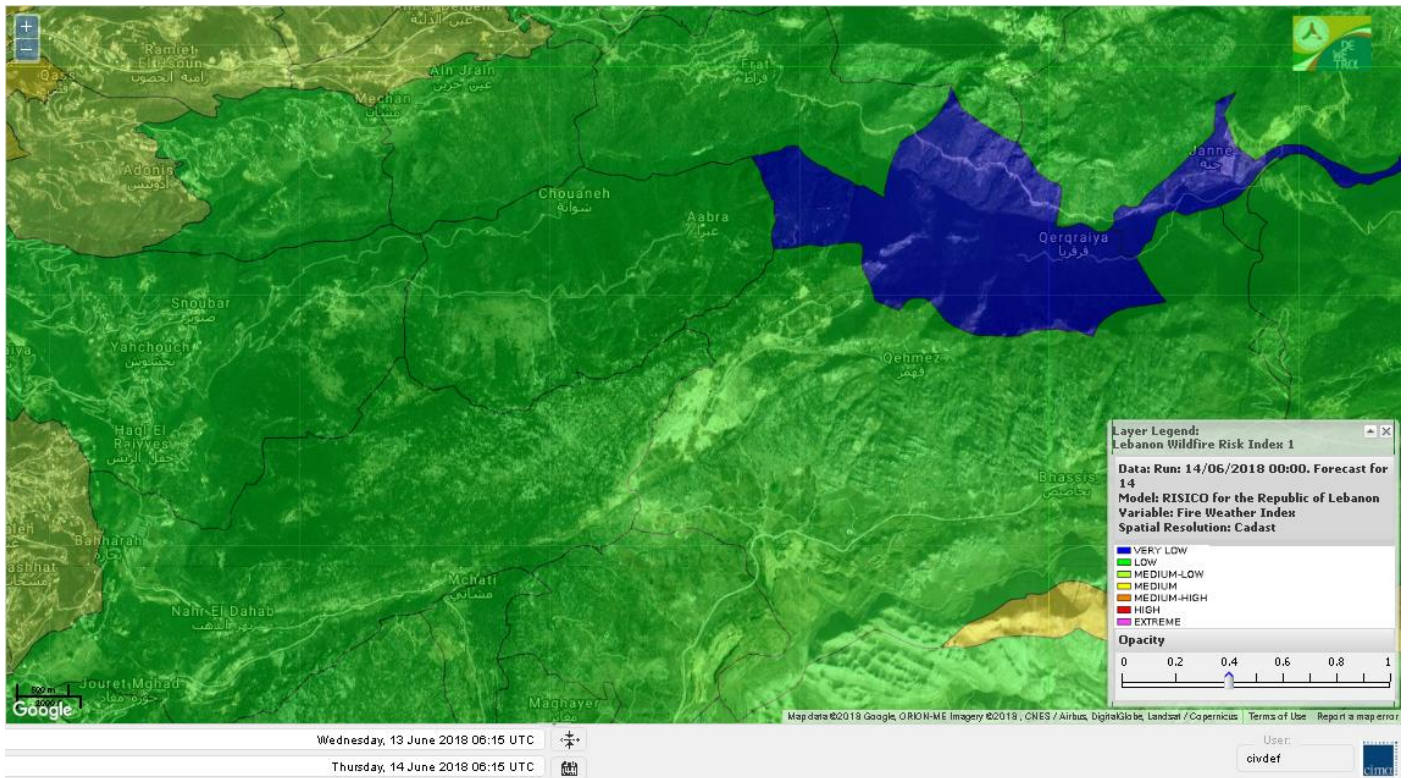

Lebanon for 16 June 2018

Shouf Biosphere Reserve Forecast for 14 June 2018

Shouf Biosphere Reserve Forecast for 15 June 2018

Shouf Biosphere Reserve Forecast for 16 June 2018

Jabal Moussa Reserve Forecast for 14 June 2018