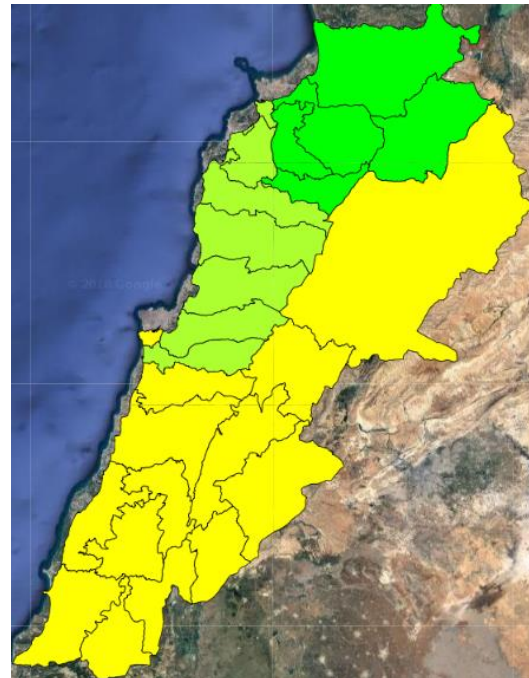

14 June 2018