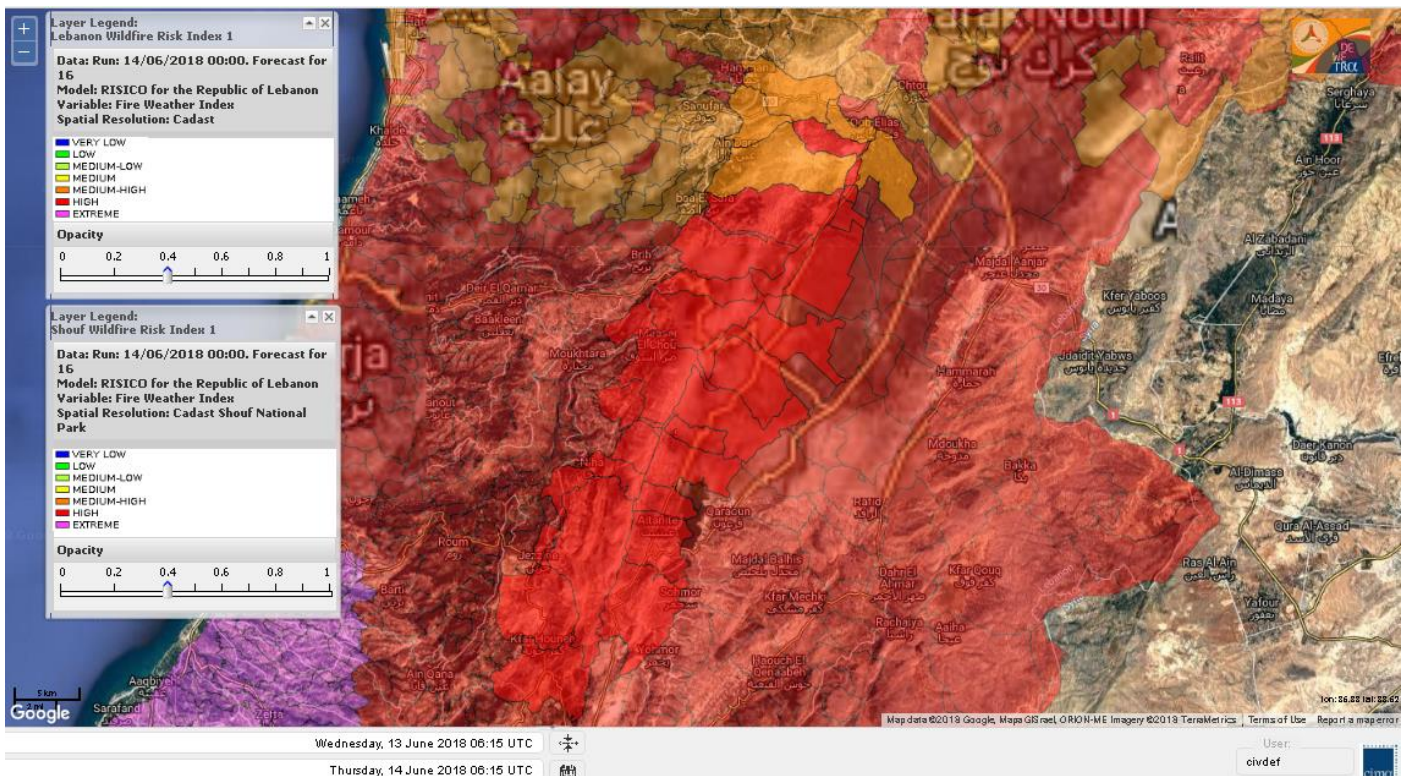

Lebanon for 16 June 2018

Shouf Biosphere Reserve Forecast for 14 June 2018

Shouf Biosphere Reserve Forecast for 15 June 2018

Shouf Biosphere Reserve Forecast for 16 June 2018

Jabal Moussa Reserve Forecast for 14 June 2018