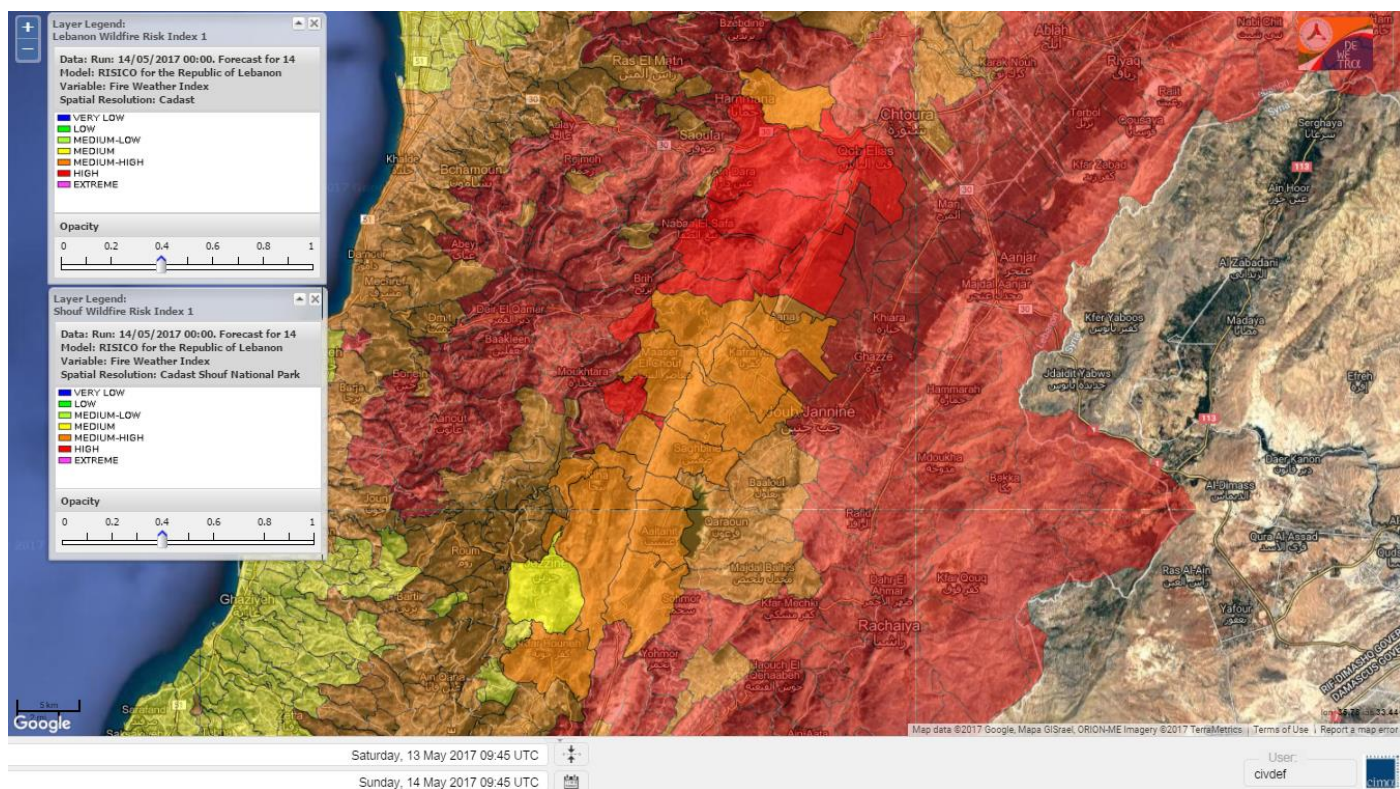

Shouf Biosphere Reserve Forecast for 14 May 2017