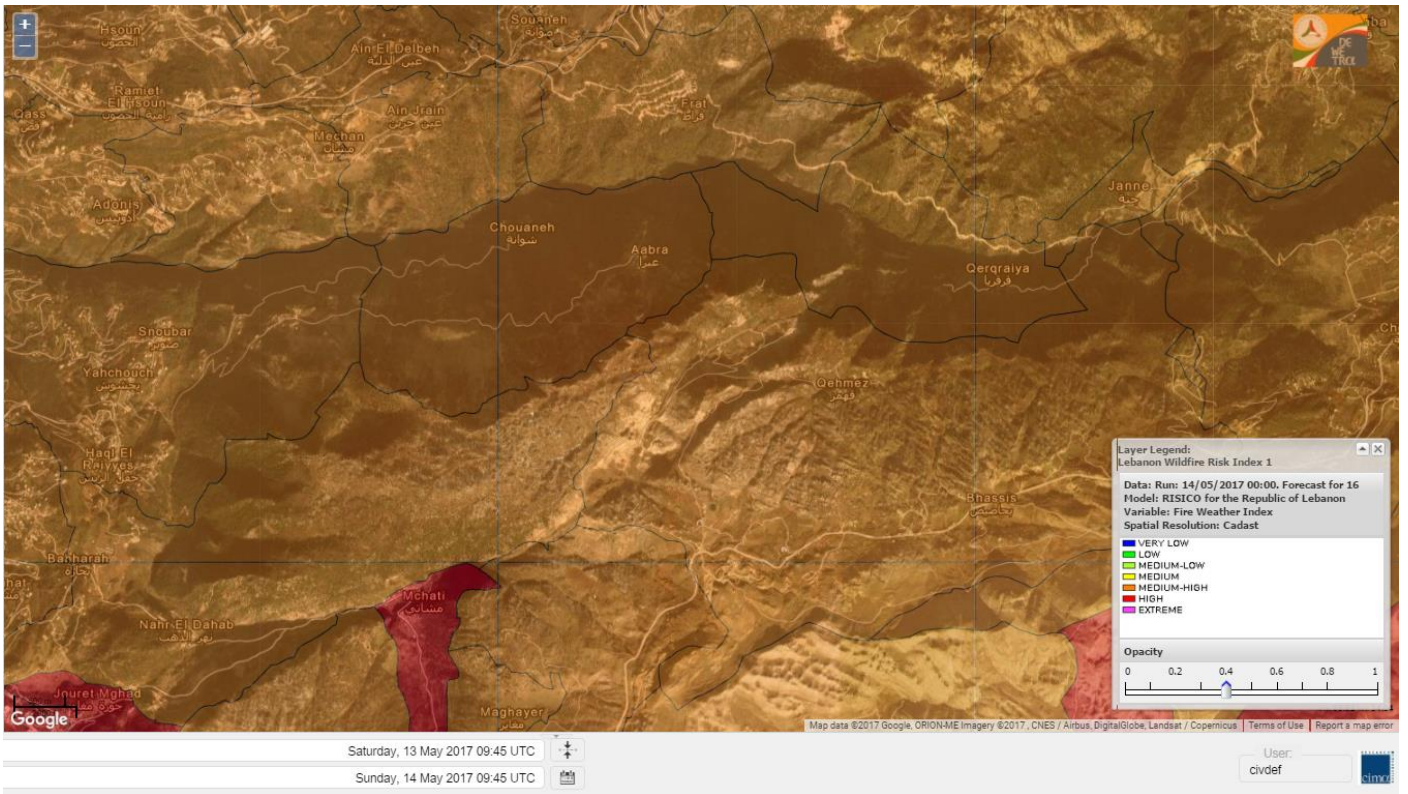

Jabal Moussa Reserve Forecast for 16 May 2017

Nord

Koura

Municipality	14-May	15-May	16-May	Municipality	14-May	15-May	16-May	Municipality	14-May	15-May	16-May
Aaba	MH	H	MH	Afsaddiq	H	H	MH	Ain Ekrene	MH	MH	MH
Amioun	H	H	MH	Anfeh	H	H	M	Badbhoun	H	H	MH
Barghoun	H	H	M	Barsa	MH	H	MH	Batroumine	H	H	MH
Bdebba	MH	H	MH	Bechmizzine	H	H	MH	Bednayet El-Koura	H	H	M
Bhabbouch El-Koura	MH	H	MH	Bkeftine	MH	H	MH	Bnehran	MH	H	MH
Bqaiia El-Koura	MH	H	MH	Bsarma	MH	H	MH	Btaaboura	H	H	MH
Bterram	H	H	MH	Btouratij	MH	H	MH	Bziza	H	H	MH
Dar Beechtar	H	H	MH	Dar Chmezzine	H	H	MH	Deddeh	H	H	MH
Deir El-Balamand	H	H	MH	Fih	H	H	MH	Hraiche	H	H	M
Ijdaabrine	H	H	M	Kaftoun	H	H	MH	Kefraya El-Koura	H	H	M
Kfarakka	MH	H	MH	Kfarhata	H	H	M	Kfarhazir	H	H	M
Kfarkahel	MH	H	MH	Kfarsaroun	MH	H	MH	Kosba	MH	H	MH
Mejdel el-Koura	H	H	MH	Nakhle	MH	H	MH	Qalhat	H	H	MH
Ras Masqa	H	M	MH	Rechdibbine	MH	H	MH	Zakroun	H	H	M
Zgharta El-Mtaouile	MH	H	MH								