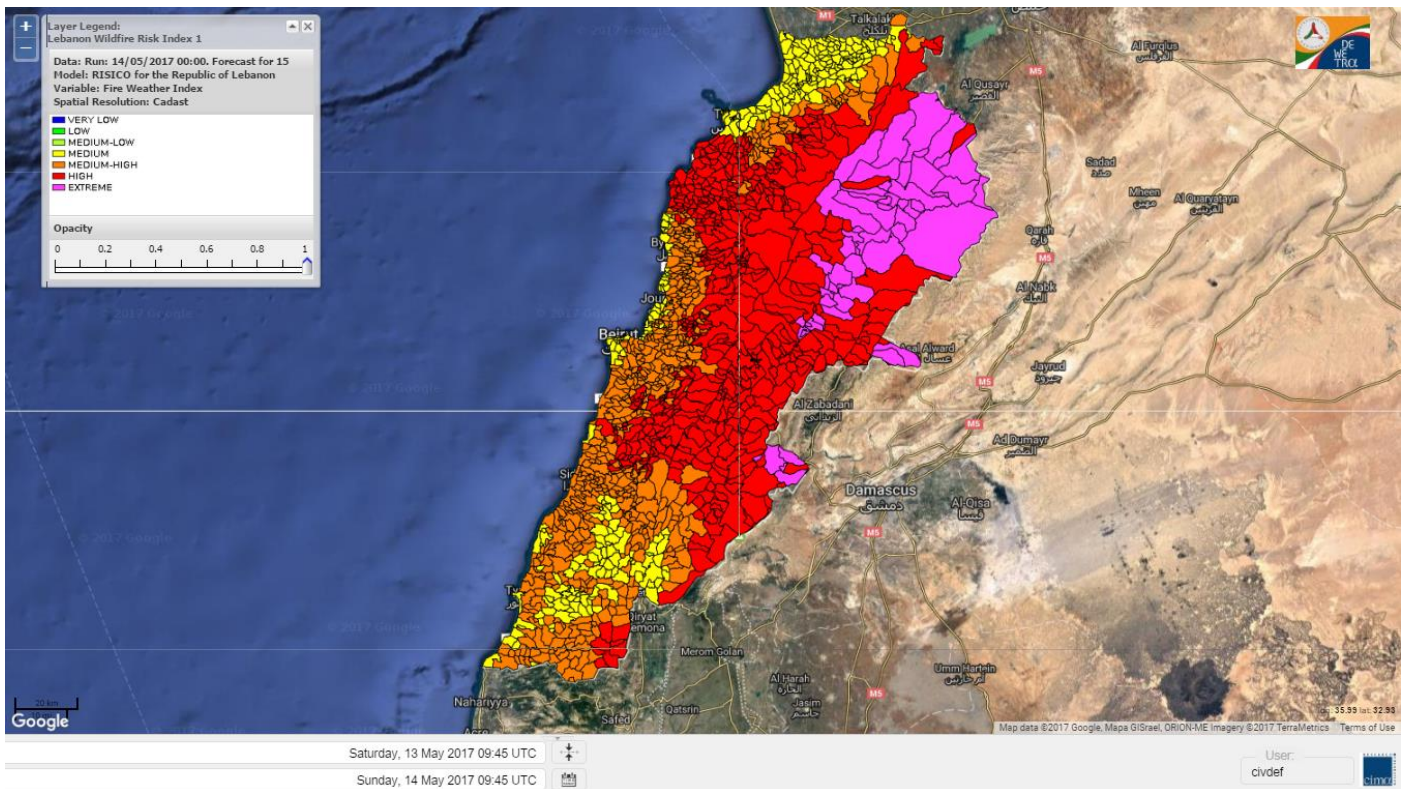

Lebanon for 15 May 2017