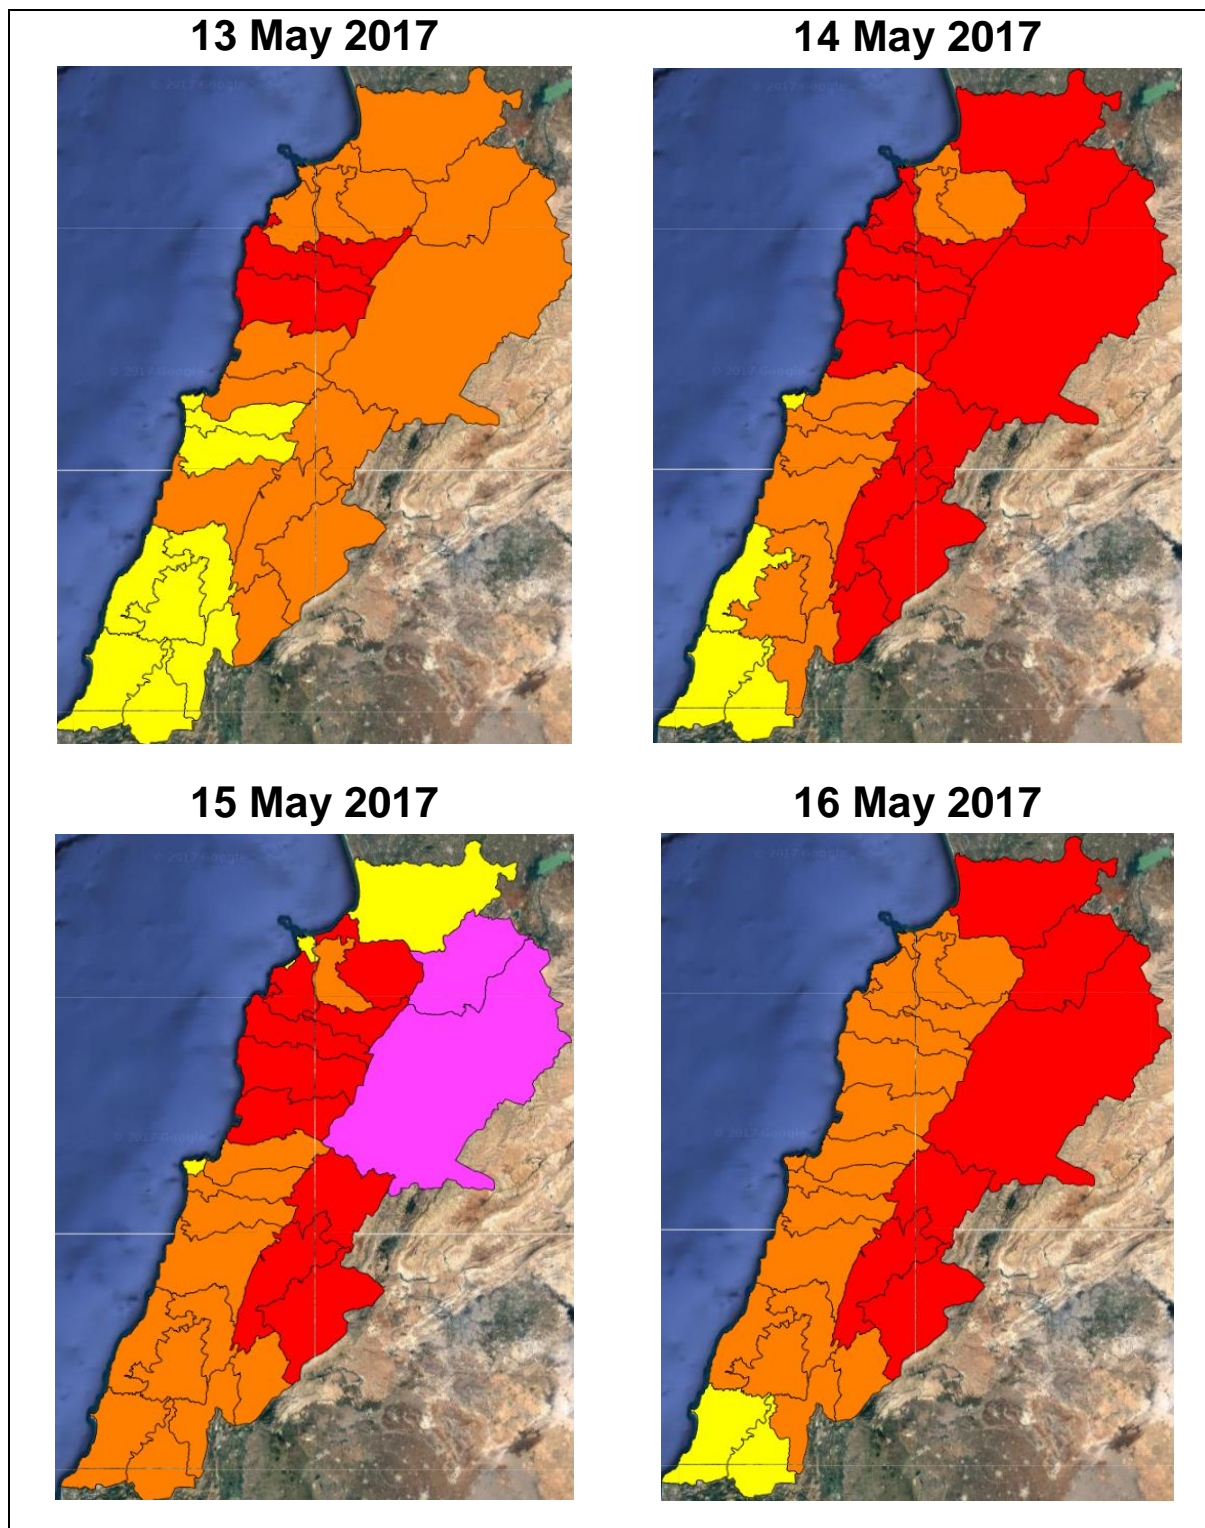

FIRE RISK INDEX

Layer Legend:
Lebanon Wildfire Risk Index 1

Data: Run: 14/05/2017 00:00. Forecast for 14
Model: RISICO for the Republic of Lebanon
Variable: Fire Weather Index
Spatial Resolution: Caza

- VERY LOW
- LOW
- MEDIUM-LOW
- MEDIUM
- MEDIUM-HIGH
- HIGH
- EXTREME