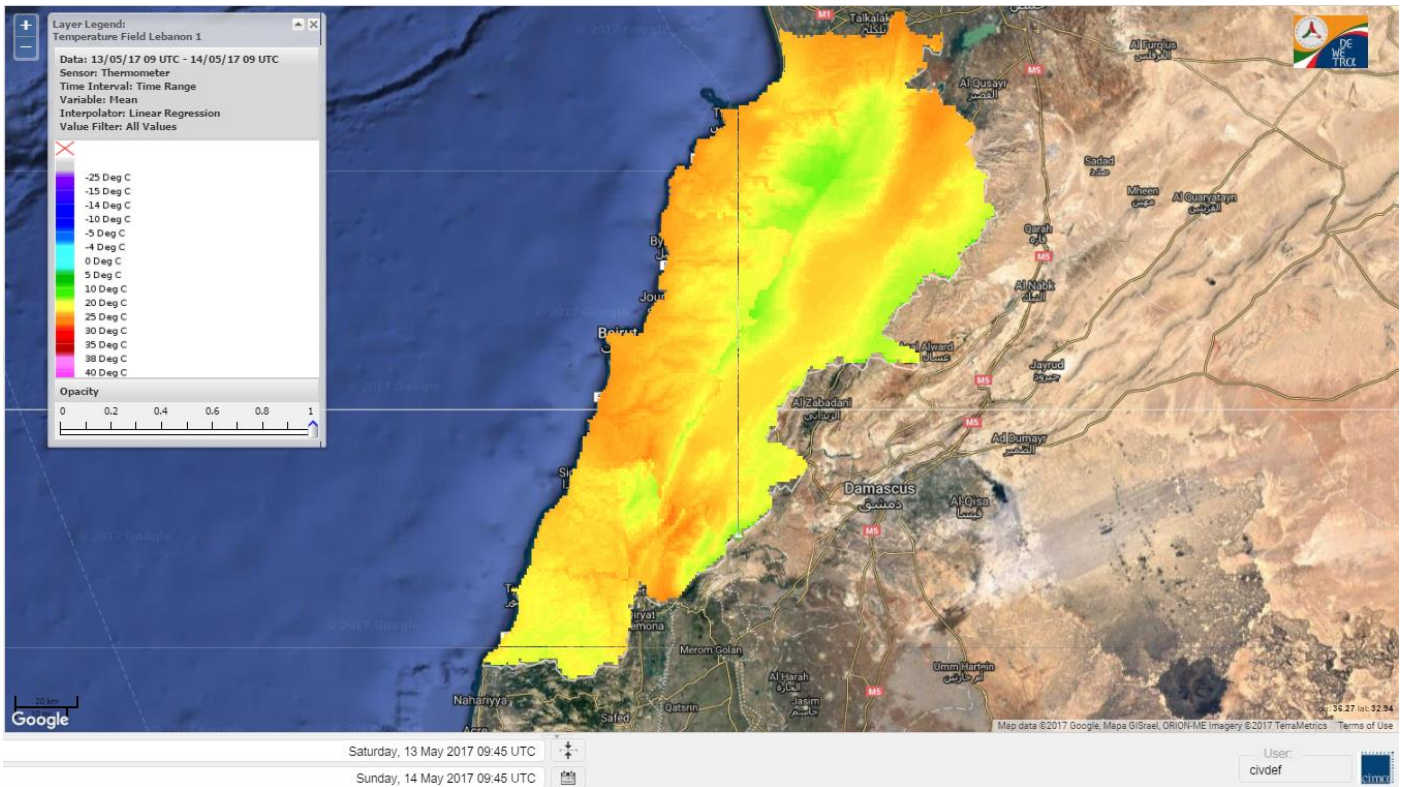

Lebanon temperature for 14 May 2017