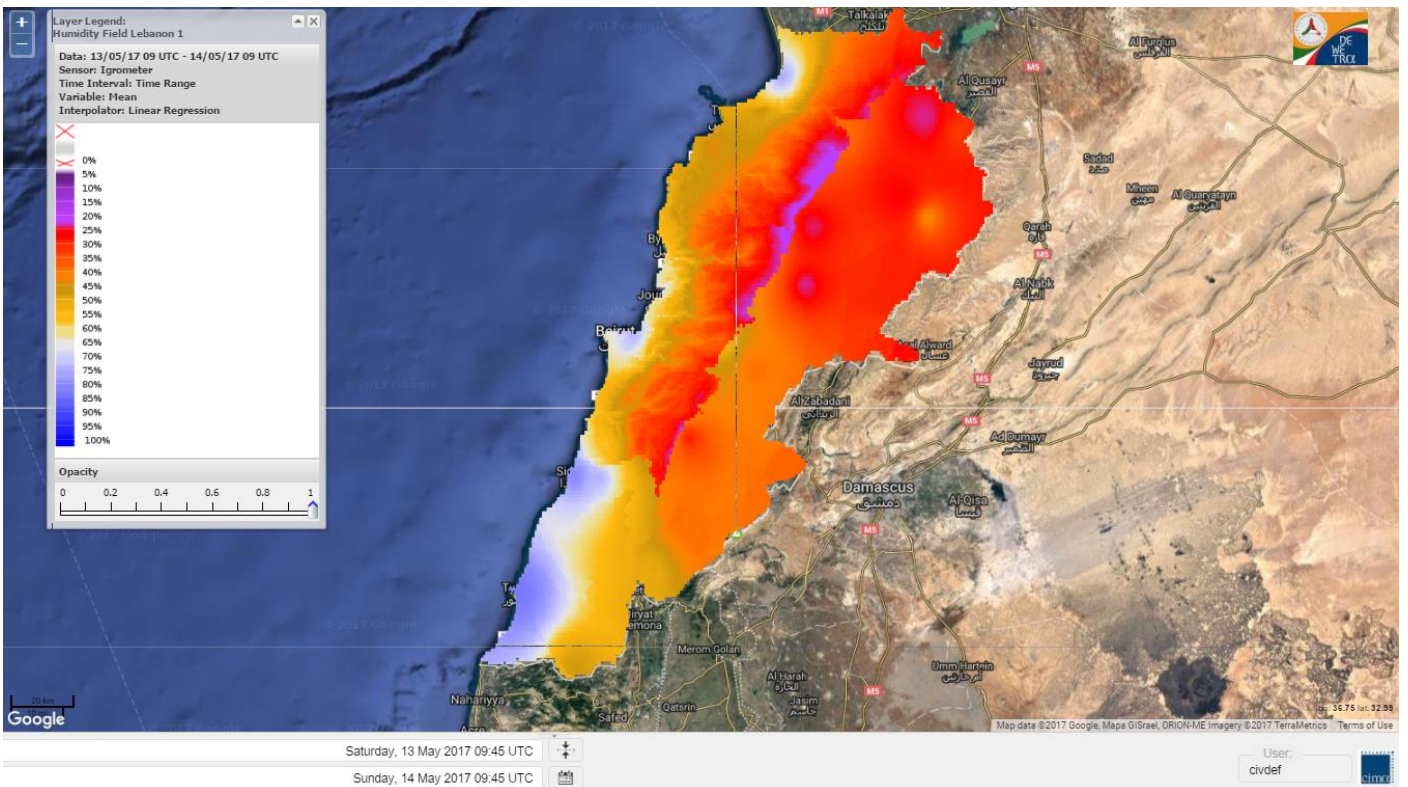

Lebanon humidity for 14 May 2017