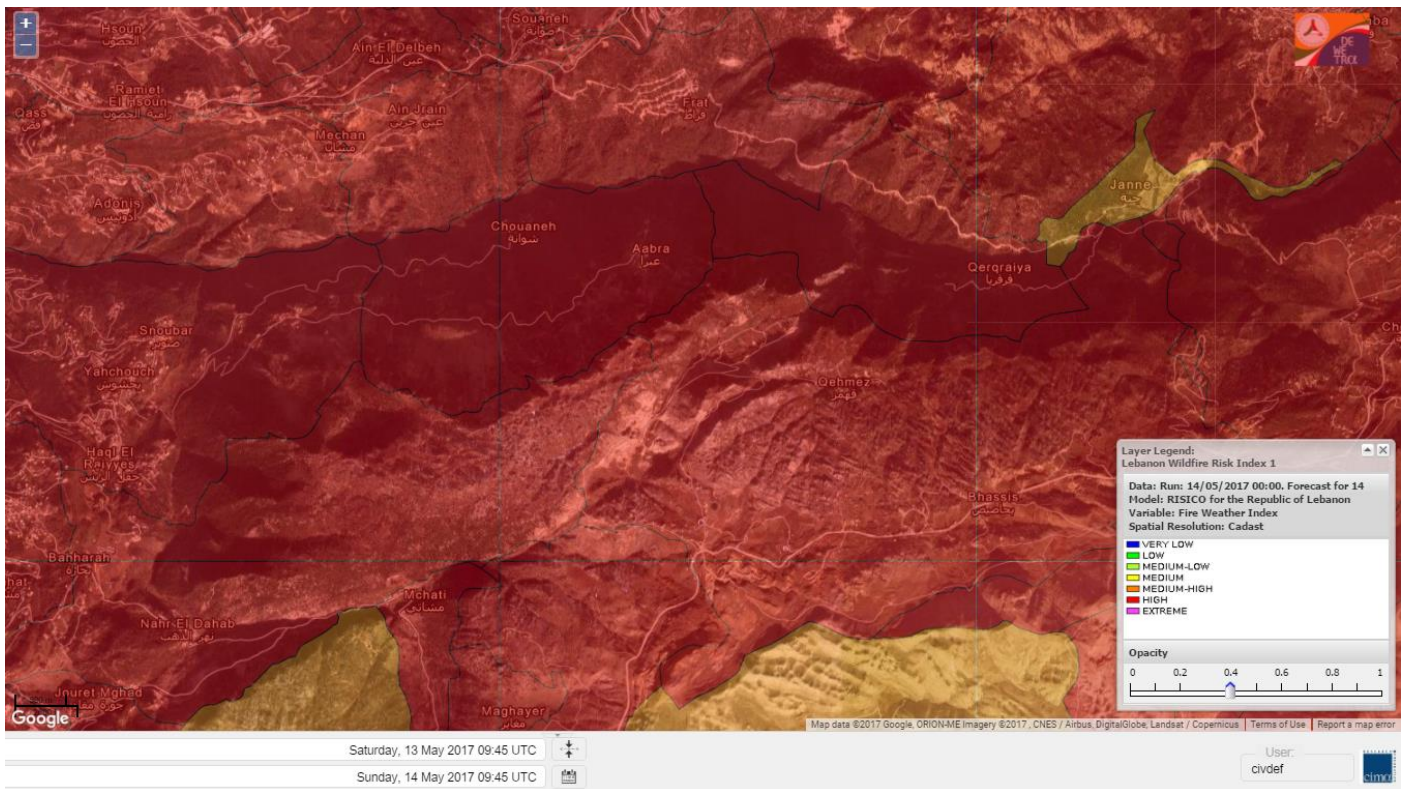

Jabal Moussa Reserve Forecast for 14 May 2017