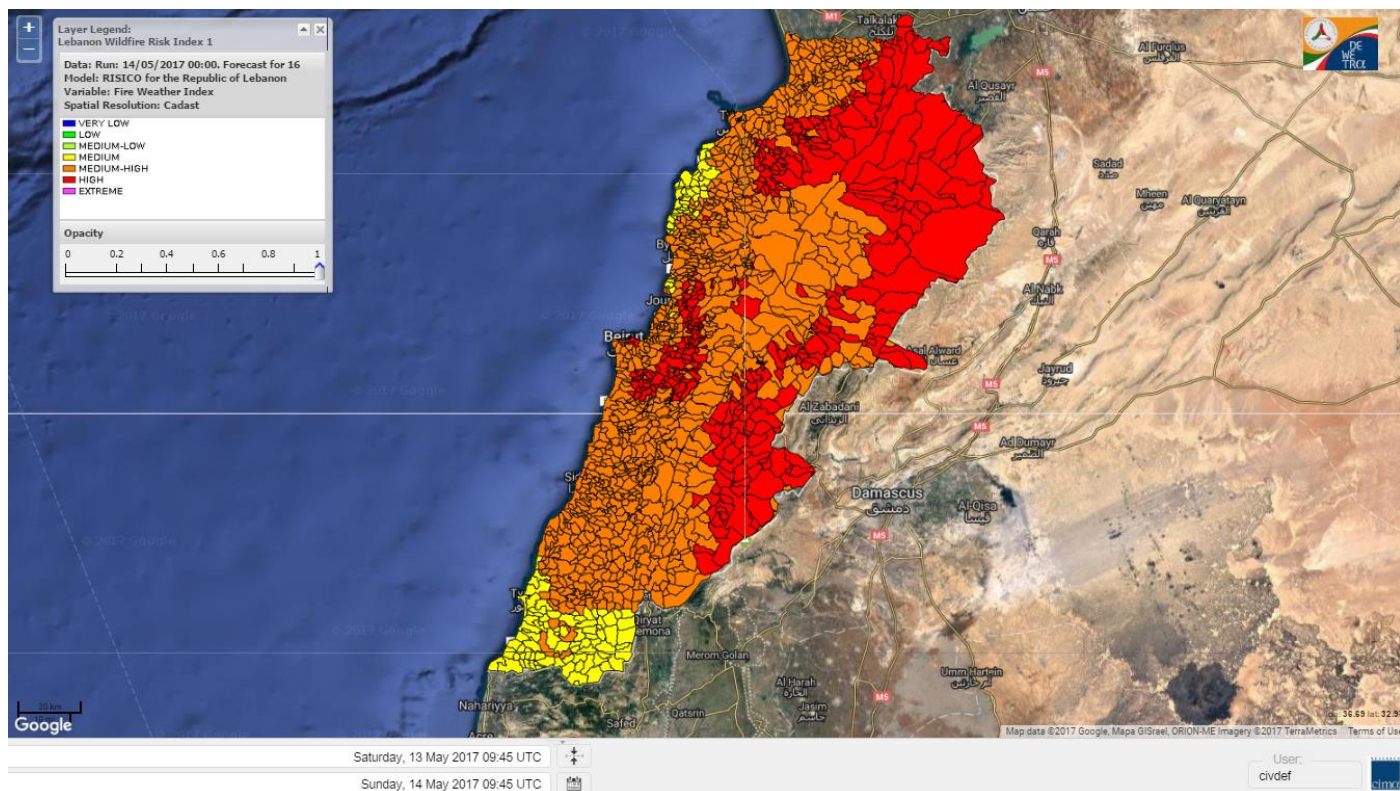

Lebanon for 16 May 2017