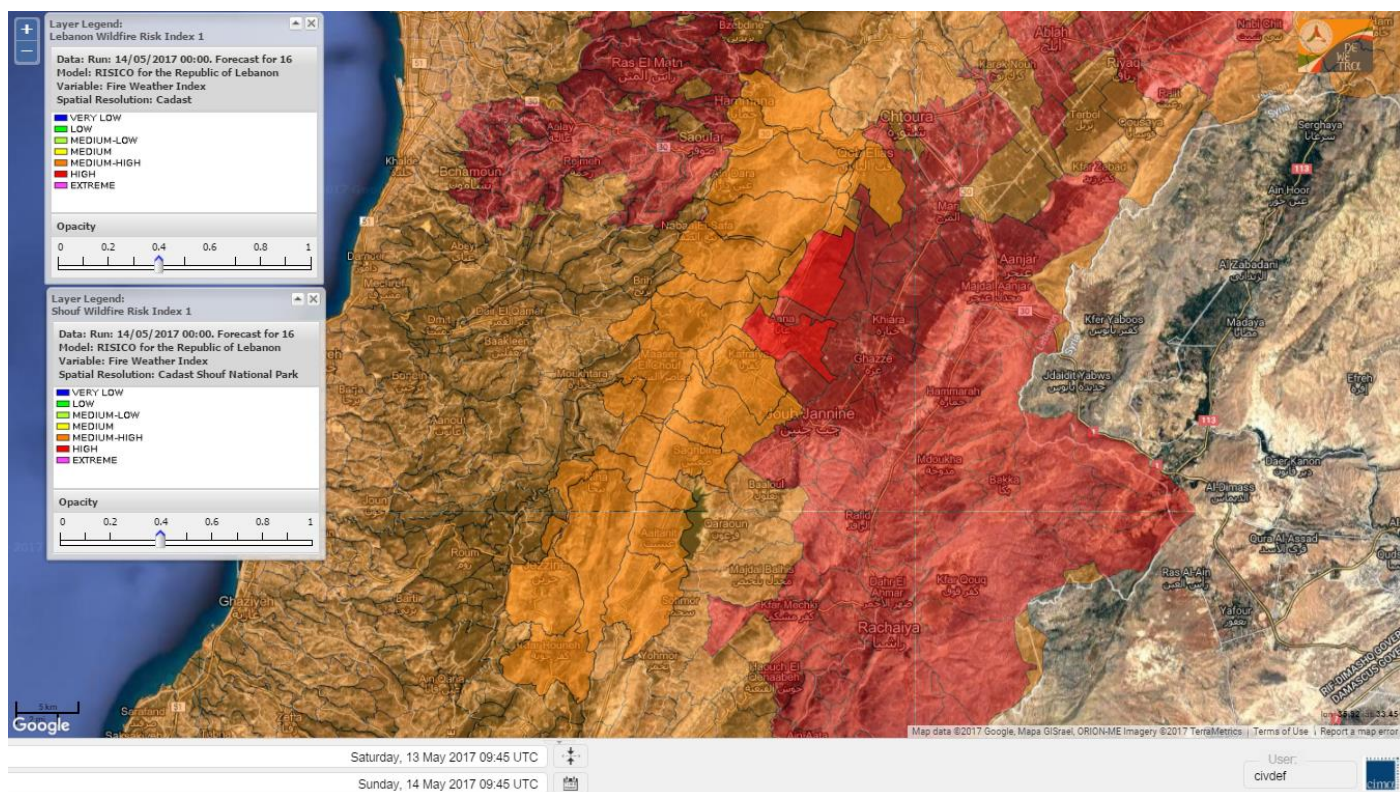

Shouf Biosphere Reserve Forecast for 16 May 2017