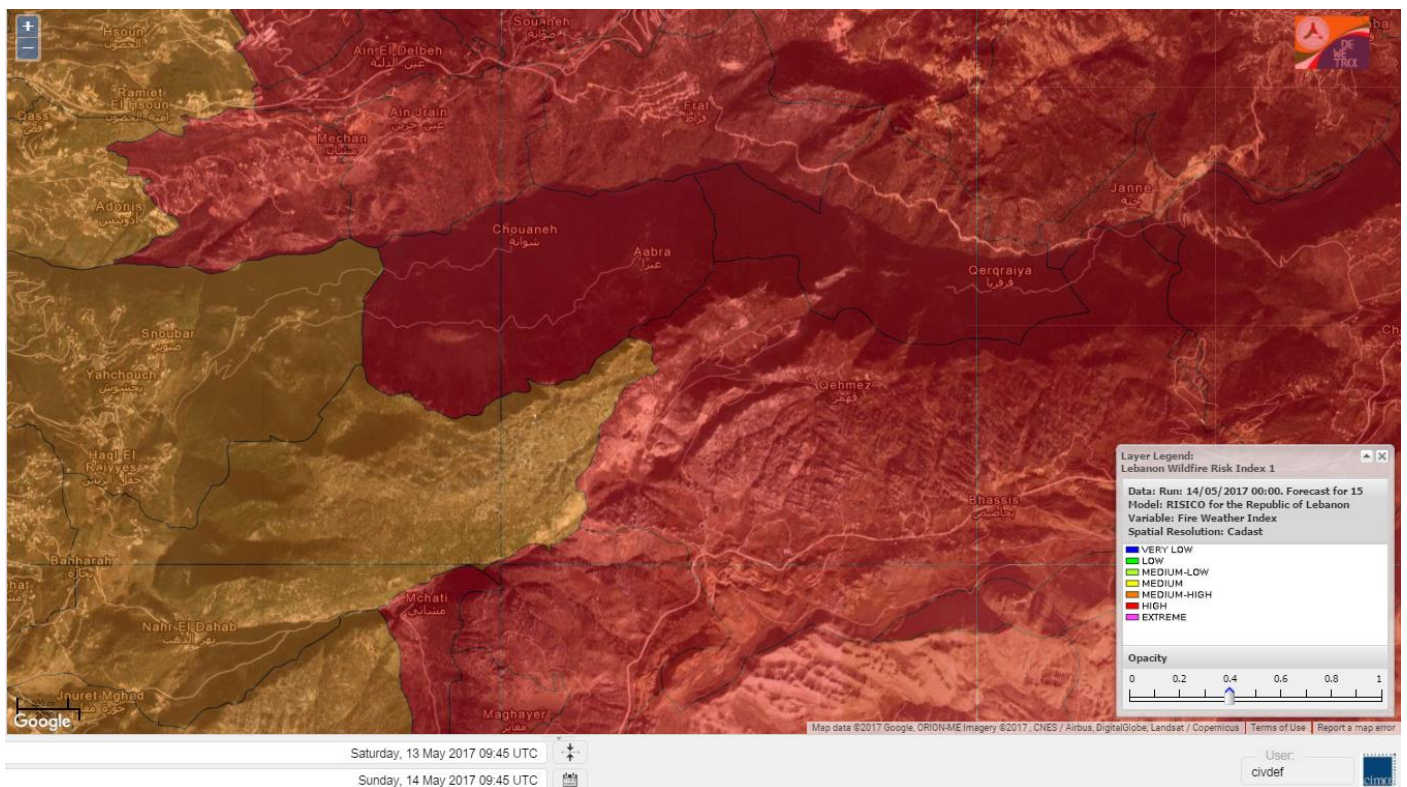

Jabal Moussa Reserve Forecast for 16 May 2017

Nord

Koura

Municipality	14-May	15-May	16-May	Municipality	14-May	15-May	16-May	Municipality	14-May	15-May	16-May
Aaba	MH	H	MH	Afsaddiq	H	H	MH	Ain Ekrene	MH	MH	MH
Amioun	H	H	MH	Anfeh	H	H	M	Badbhoun	H	H	MH
Barghoun	H	H	M	Barsa	MH	H	MH	Batroumine	H	H	MH
Bdebba	MH	H	MH	Bechmizzine	H	H	MH	Bednayet El-Koura	H	H	M
Bhabbouch El-Koura	MH	H	MH	Bkeftine	MH	H	MH	Bnehran	MH	H	MH
Bqaiia El-Koura	MH	H	MH	Bsarma	MH	H	MH	Btaaboura	H	H	MH
Bterram	H	H	MH	Btouratij	MH	H	MH	Bziza	H	H	MH
Dar Beechtar	H	H	MH	Dar Chmezzine	H	H	MH	Deddeh	H	H	MH
Deir El-Balamand	H	H	MH	Fih	H	H	MH	Hraiche	H	H	M
Ijdaabrine	H	H	M	Kaftoun	H	H	MH	Kefraya El-Koura	H	H	M
Kfarakka	MH	H	MH	Kfarhata	H	H	M	Kfarhazir	H	H	M
Kfarkahel	MH	H	MH	Kfarsaroun	MH	H	MH	Kosba	MH	H	MH
Mejdel el-Koura	H	H	MH	Nakhle	MH	H	MH	Qalhat	H	H	MH
Ras Masqa	H	M	MH	Rechdibbine	MH	H	MH	Zakroun	H	H	M
Zgharta El-Mtaouile	MH	H	MH								