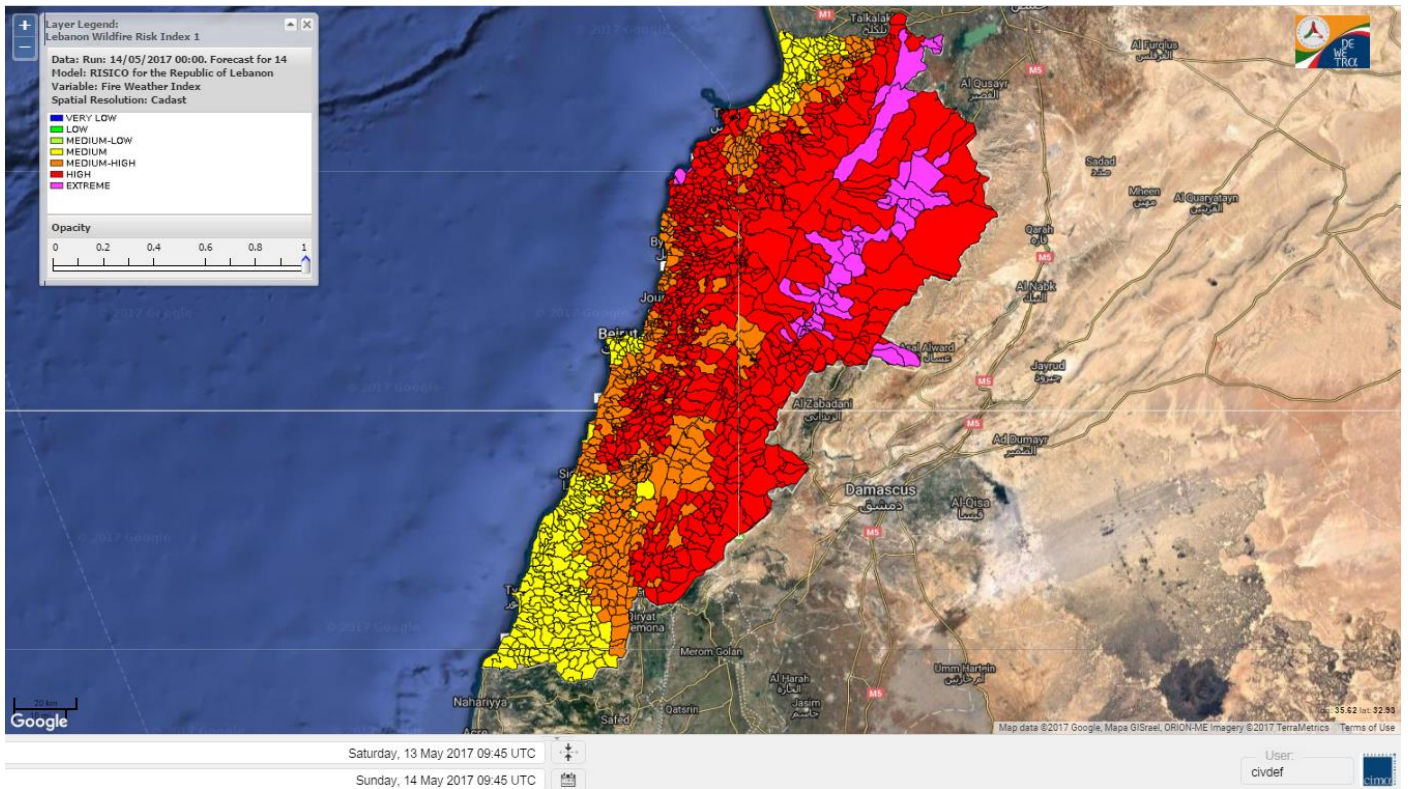

Lebanon for 14 May 2017