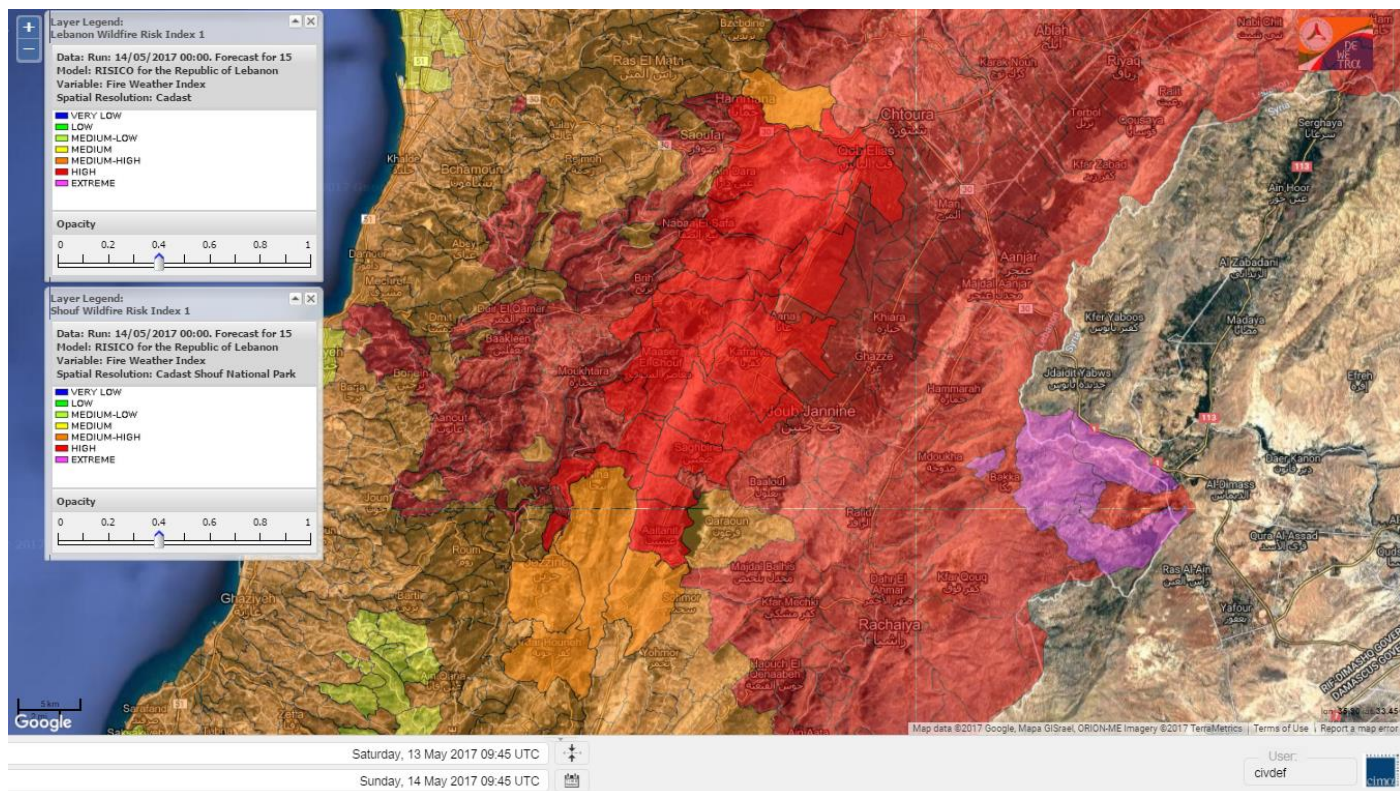

Shouf Biosphere Reserve Forecast for 15 May 2017