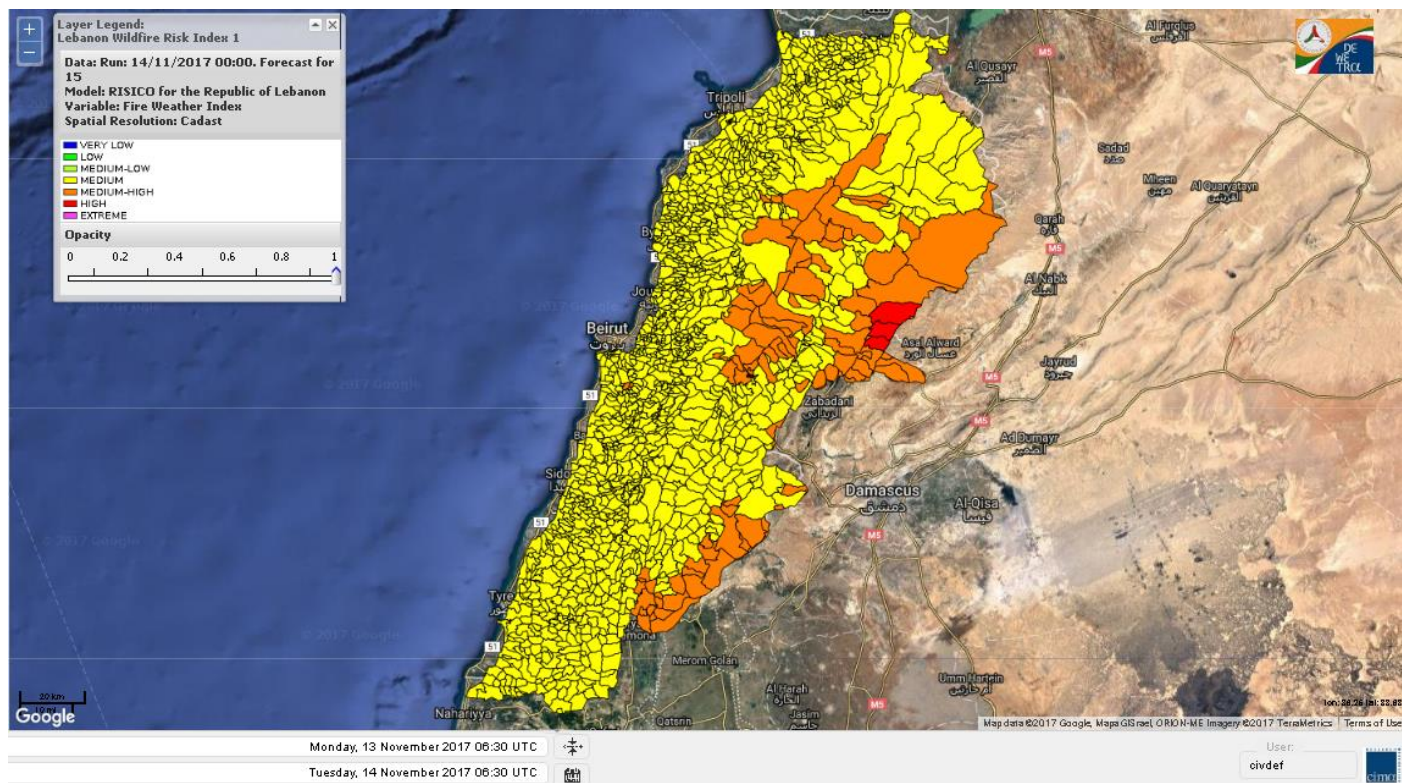

Lebanon for 15 Nov 2017