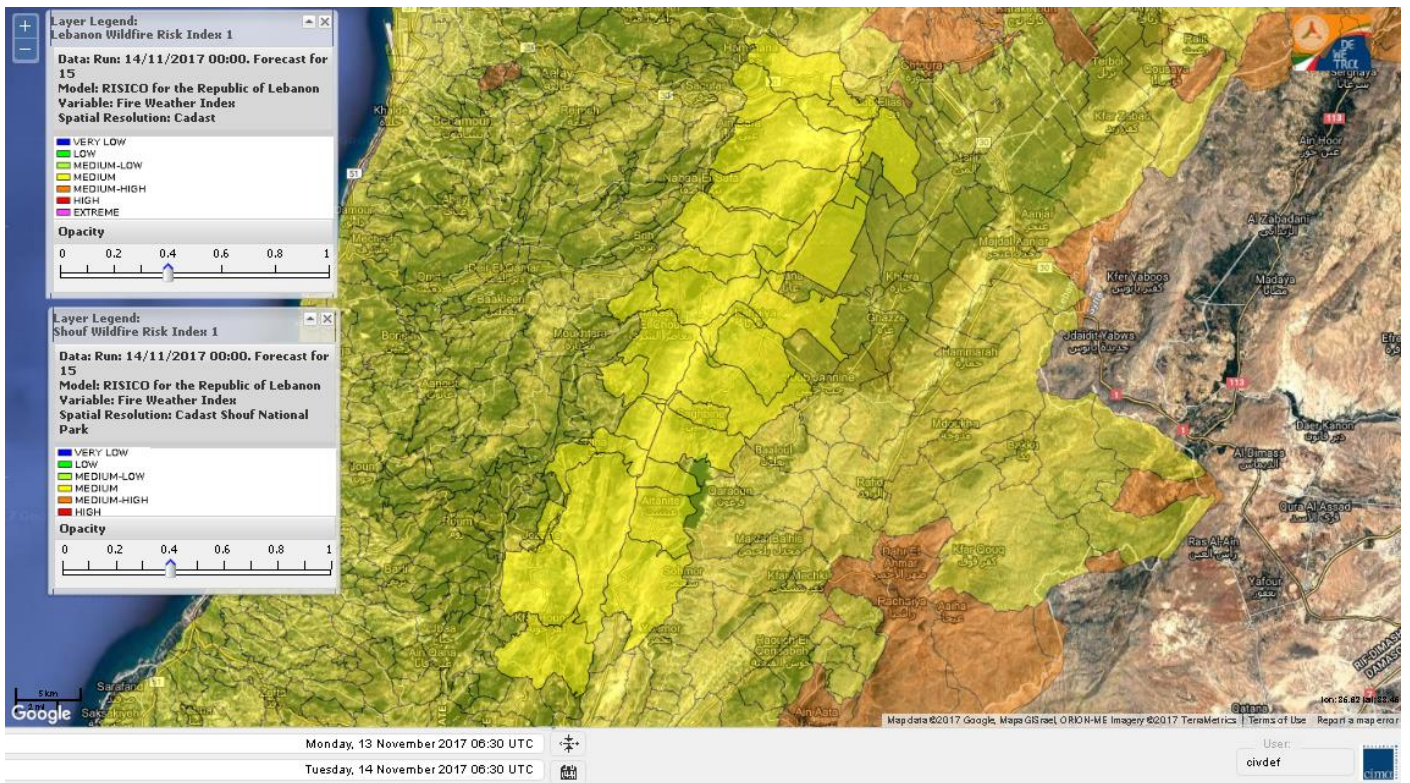

Shouf Biosphere Reserve Forecast for 15 Nov 2017