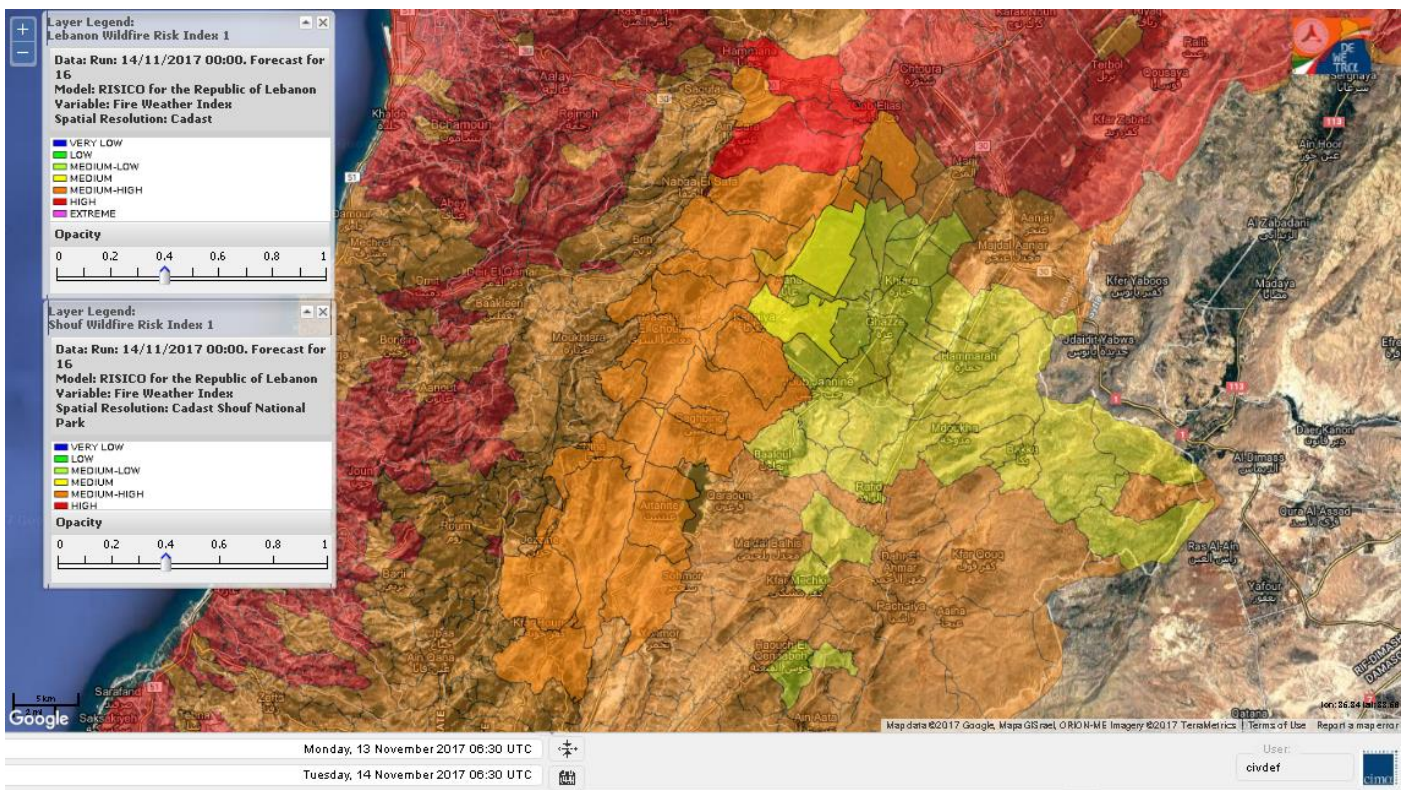

Lebanon for 16 Nov 2017

Shouf Biosphere Reserve Forecast for 14 Nov 2017

Shouf Biosphere Reserve Forecast for 15 Nov 2017

Shouf Biosphere Reserve Forecast for 16 Nov 2017

Jabal Moussa Reserve Forecast for 14 Nov 2017