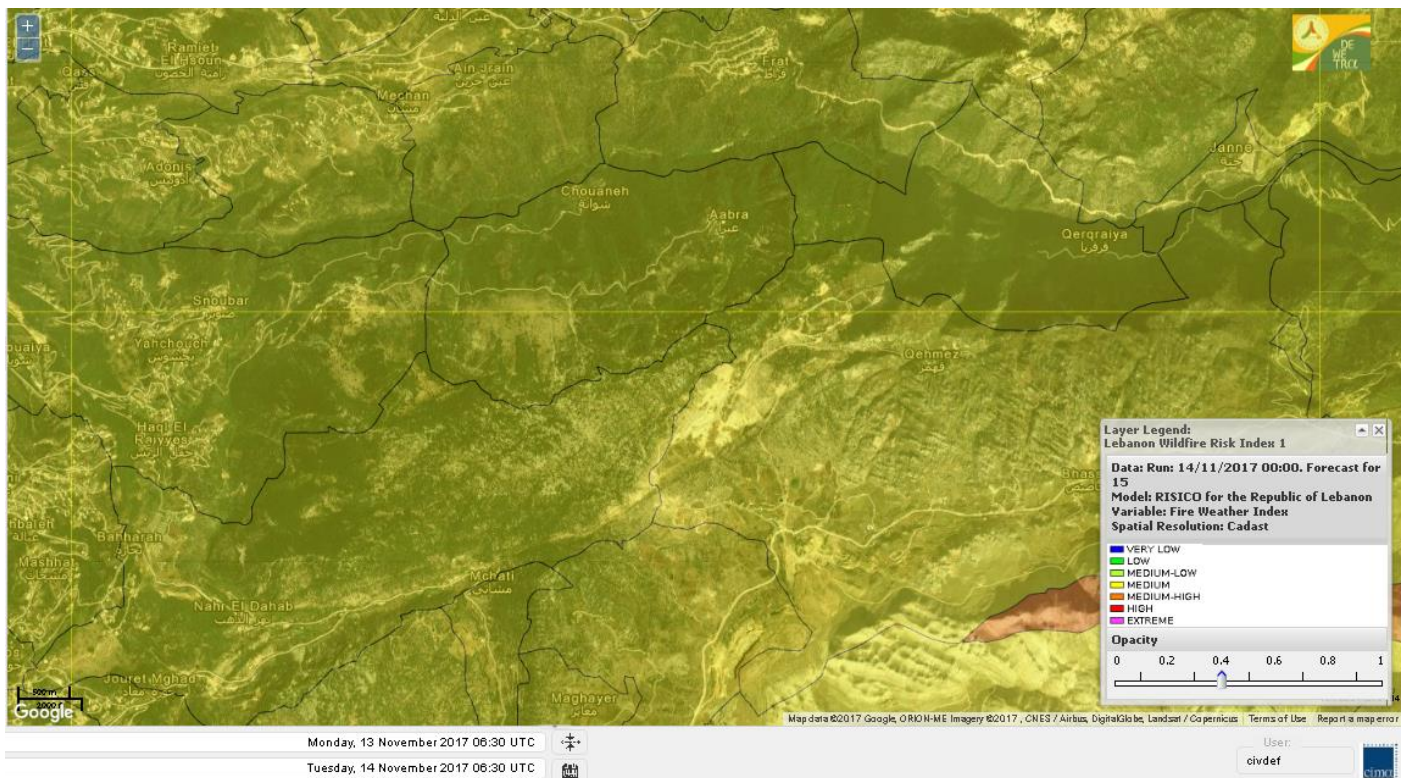

Jabal Moussa Reserve Forecast for 15 Nov 2017