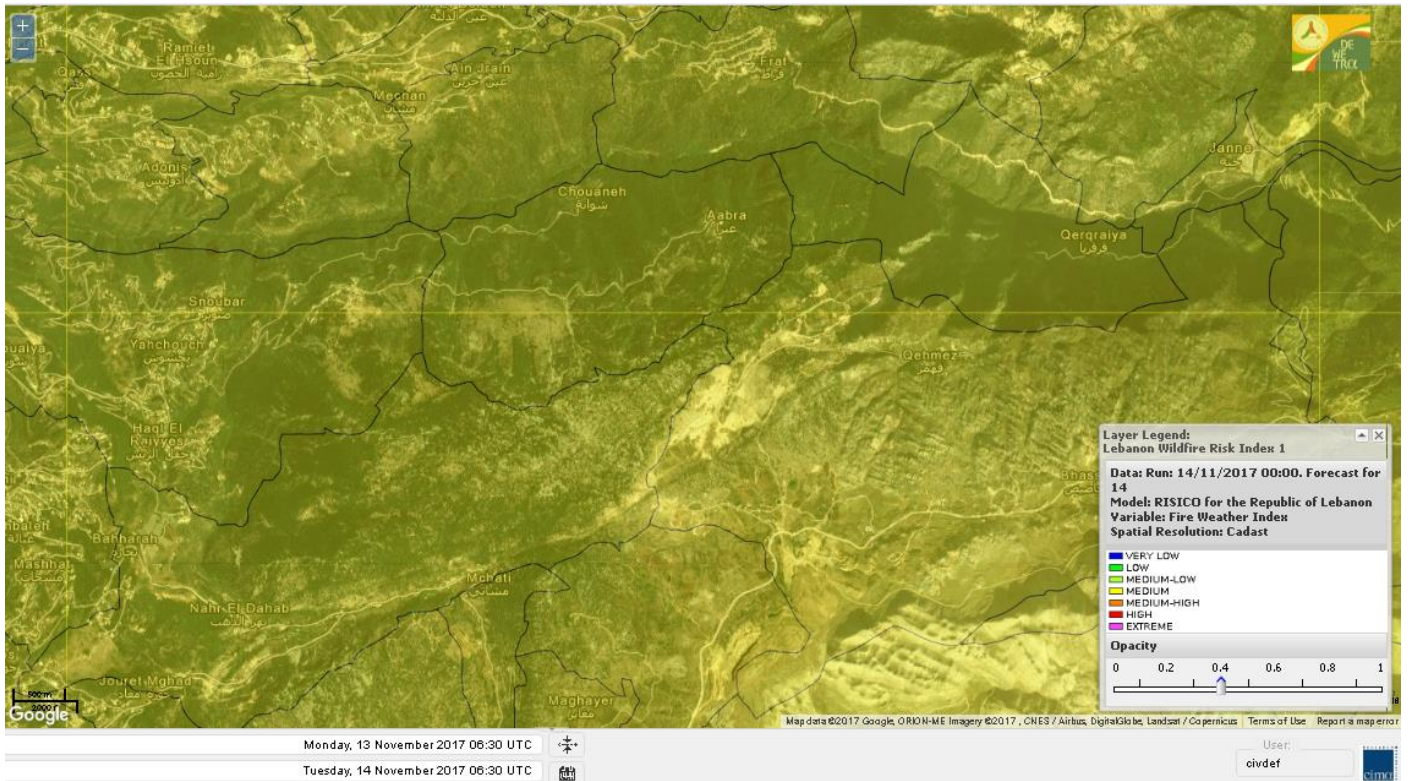

Lebanon for 16 Nov 2017

Shouf Biosphere Reserve Forecast for 14 Nov 2017

Shouf Biosphere Reserve Forecast for 15 Nov 2017

Shouf Biosphere Reserve Forecast for 16 Nov 2017

Jabal Moussa Reserve Forecast for 14 Nov 2017