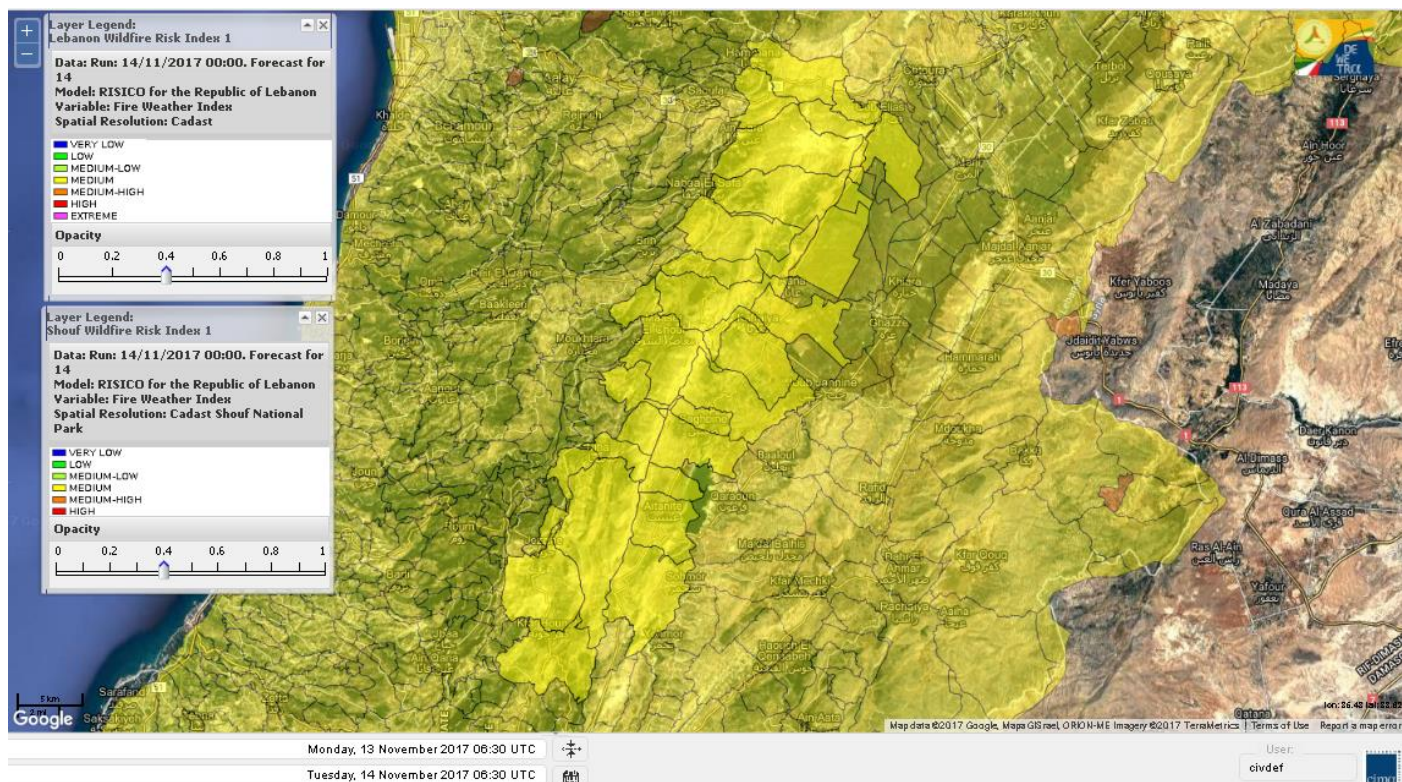

Shouf Biosphere Reserve Forecast for 14 Nov 2017