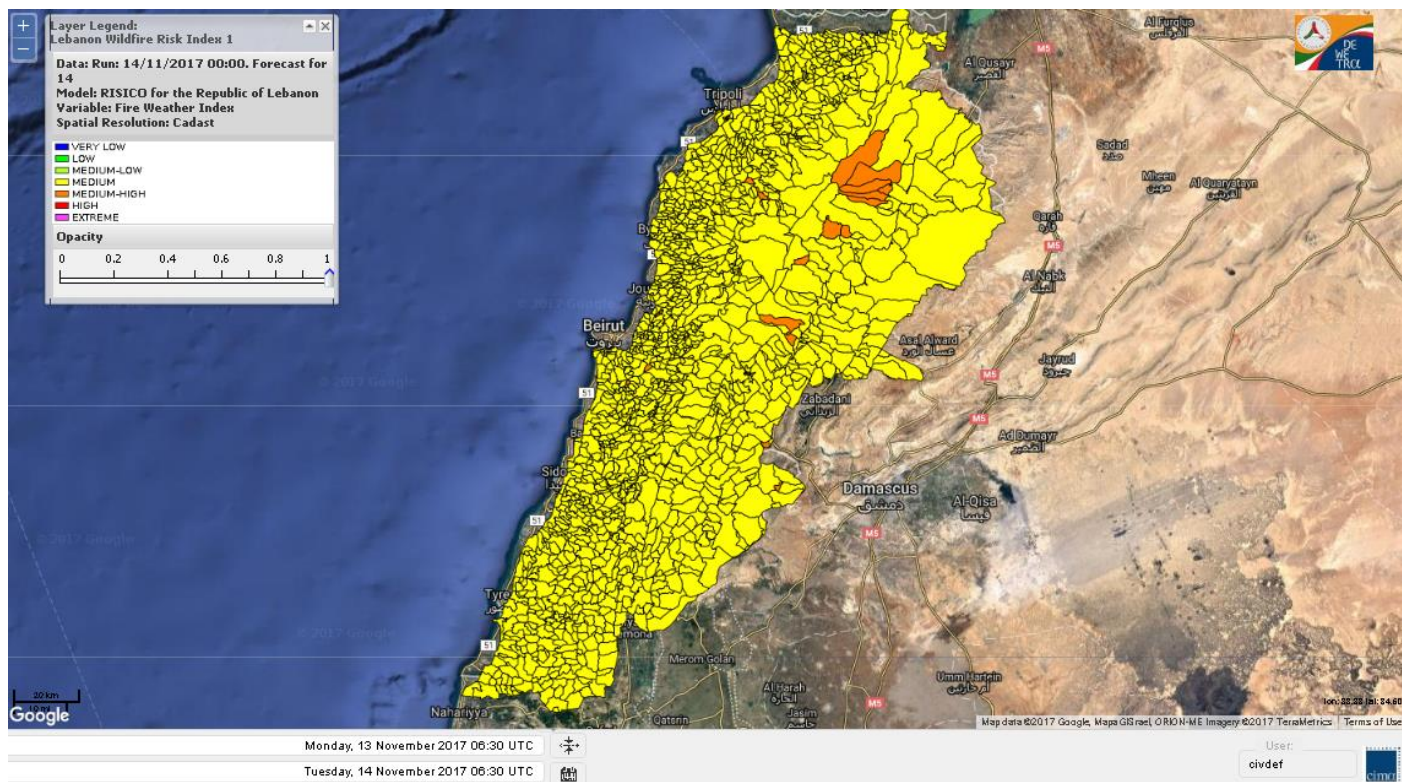

Lebanon for 14 Nov 2017