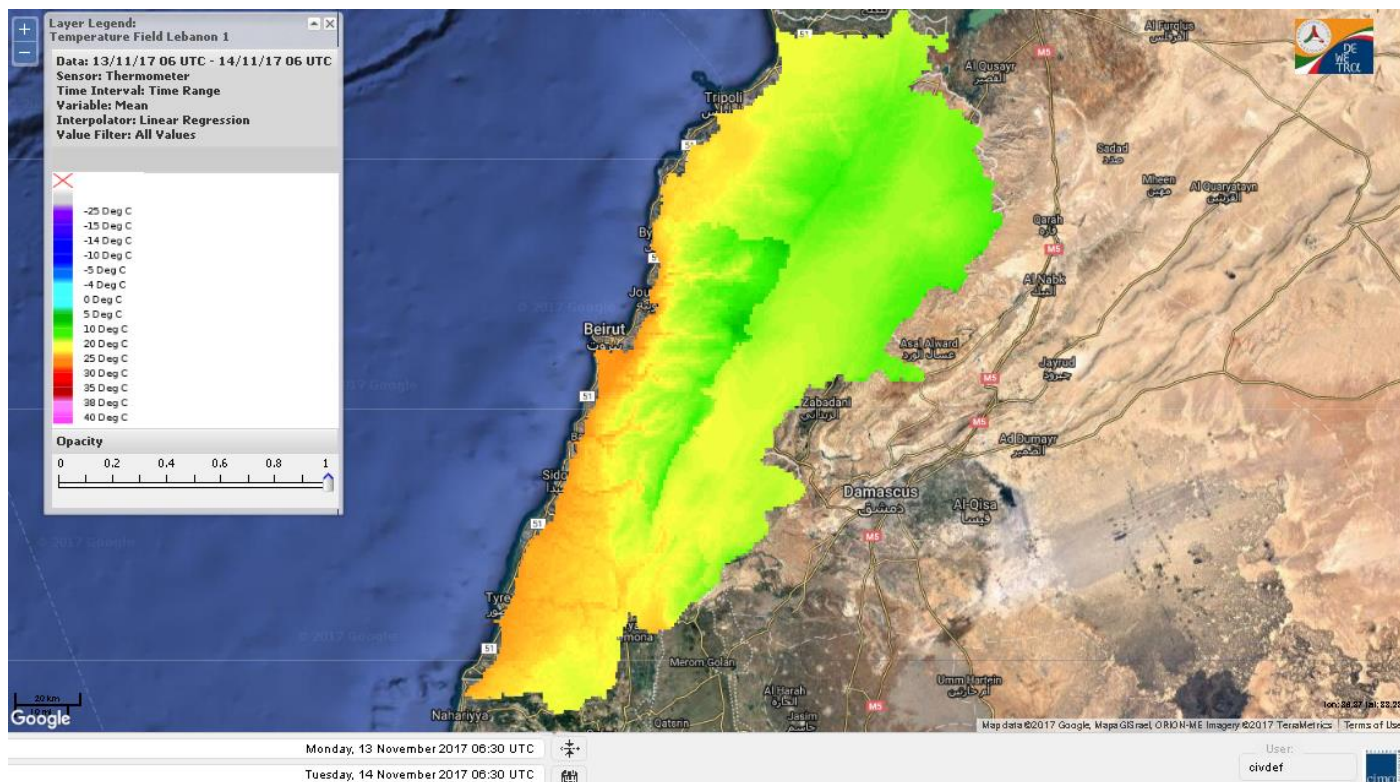

Lebanon temperature for Lebanon for 14 Nov 2017