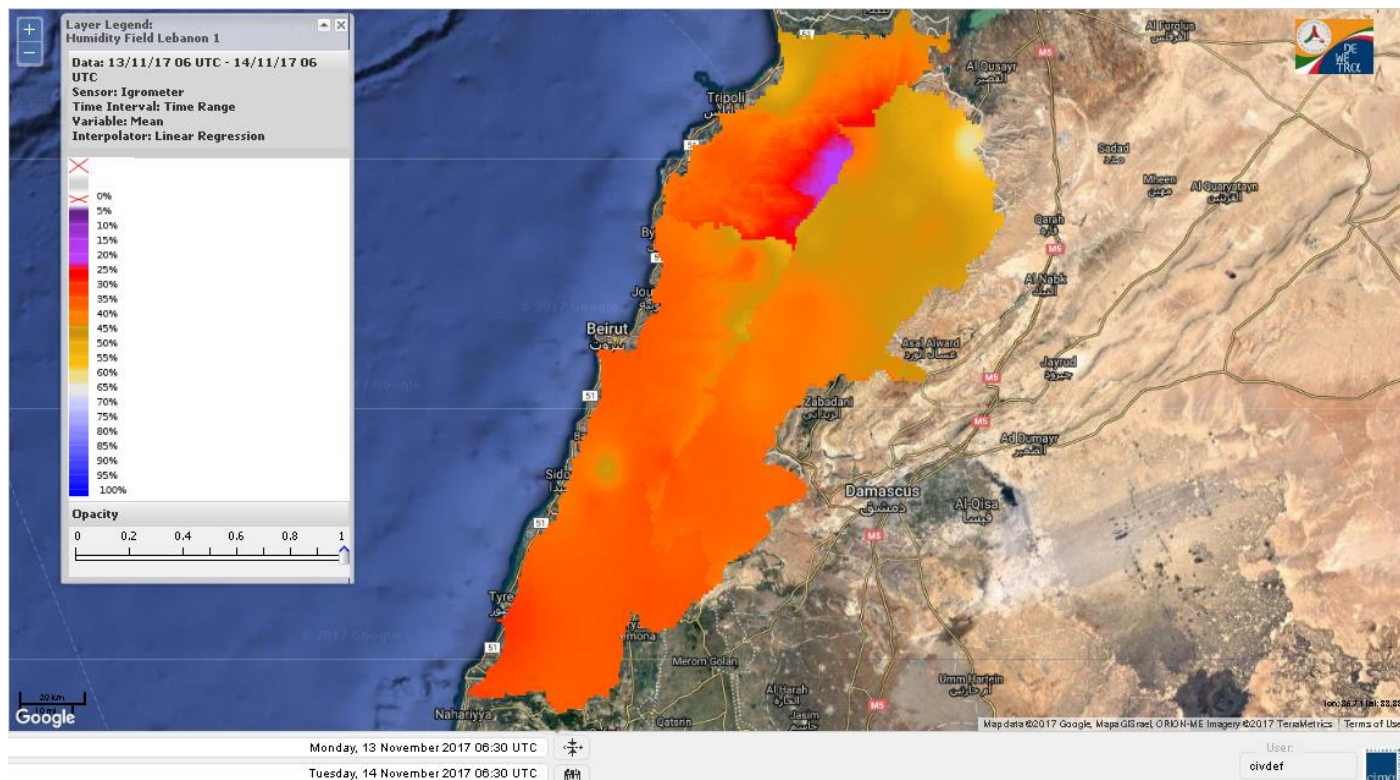

Lebanon humidity for Lebanon for 14 Nov 2017