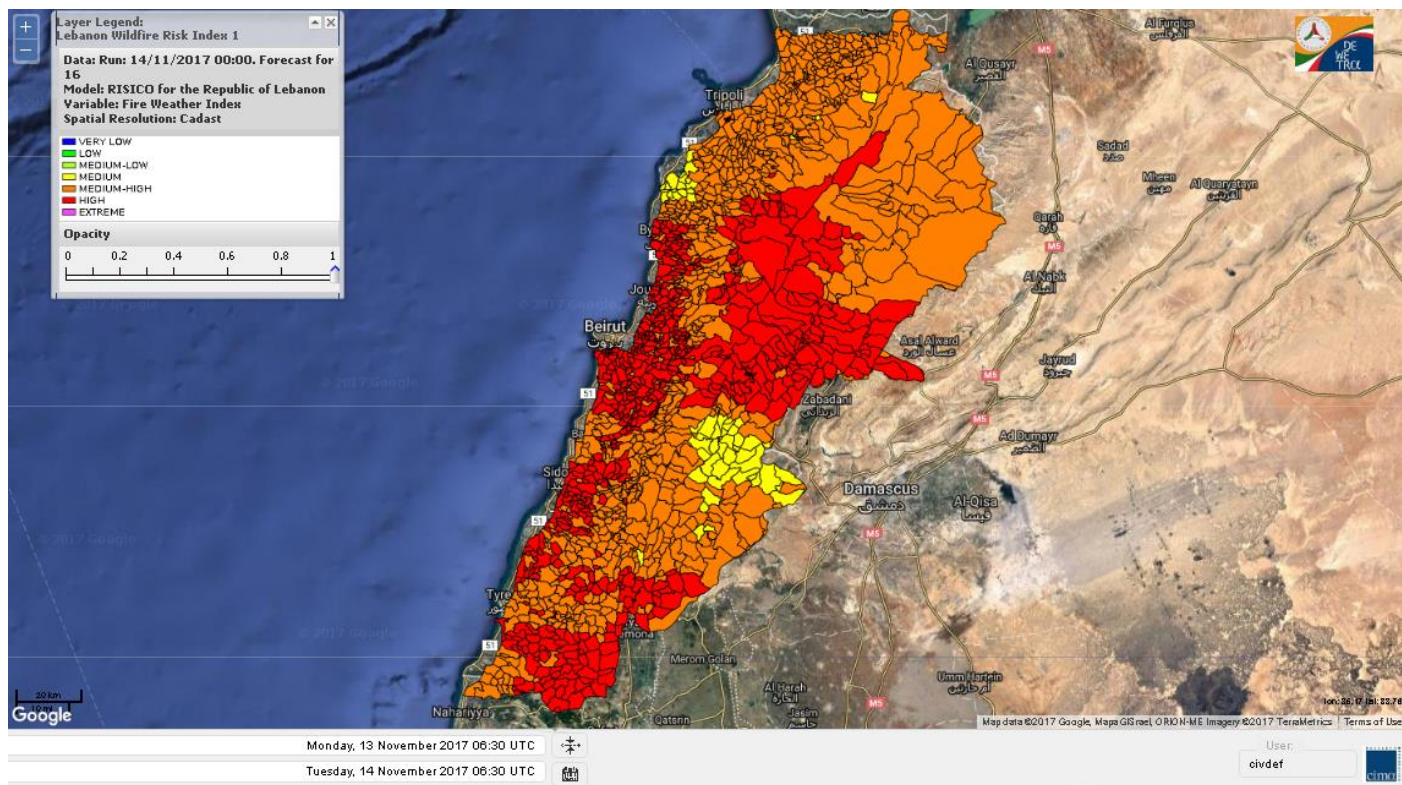

Lebanon for 16 Nov 2017