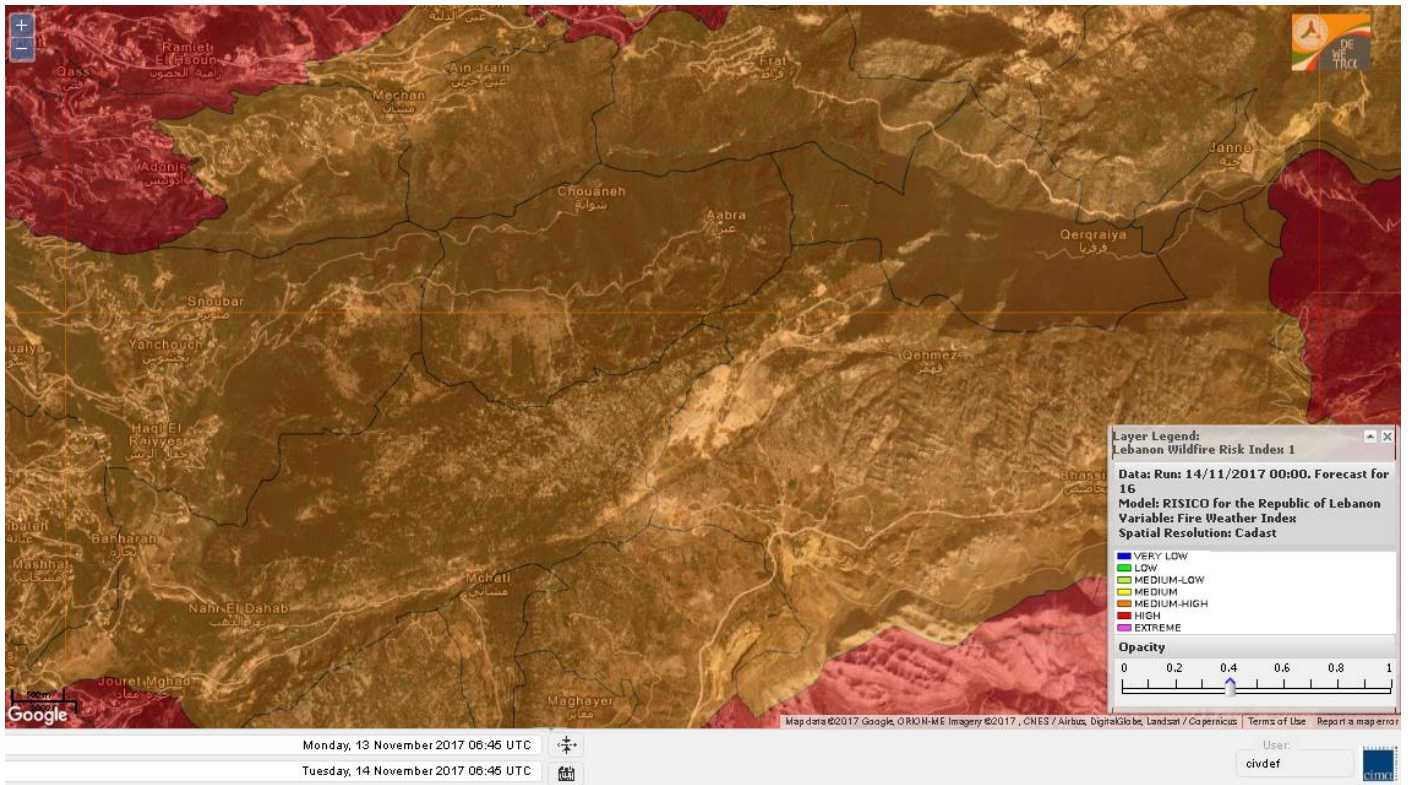

Jabal Moussa Reserve Forecast for 16 Nov 2017