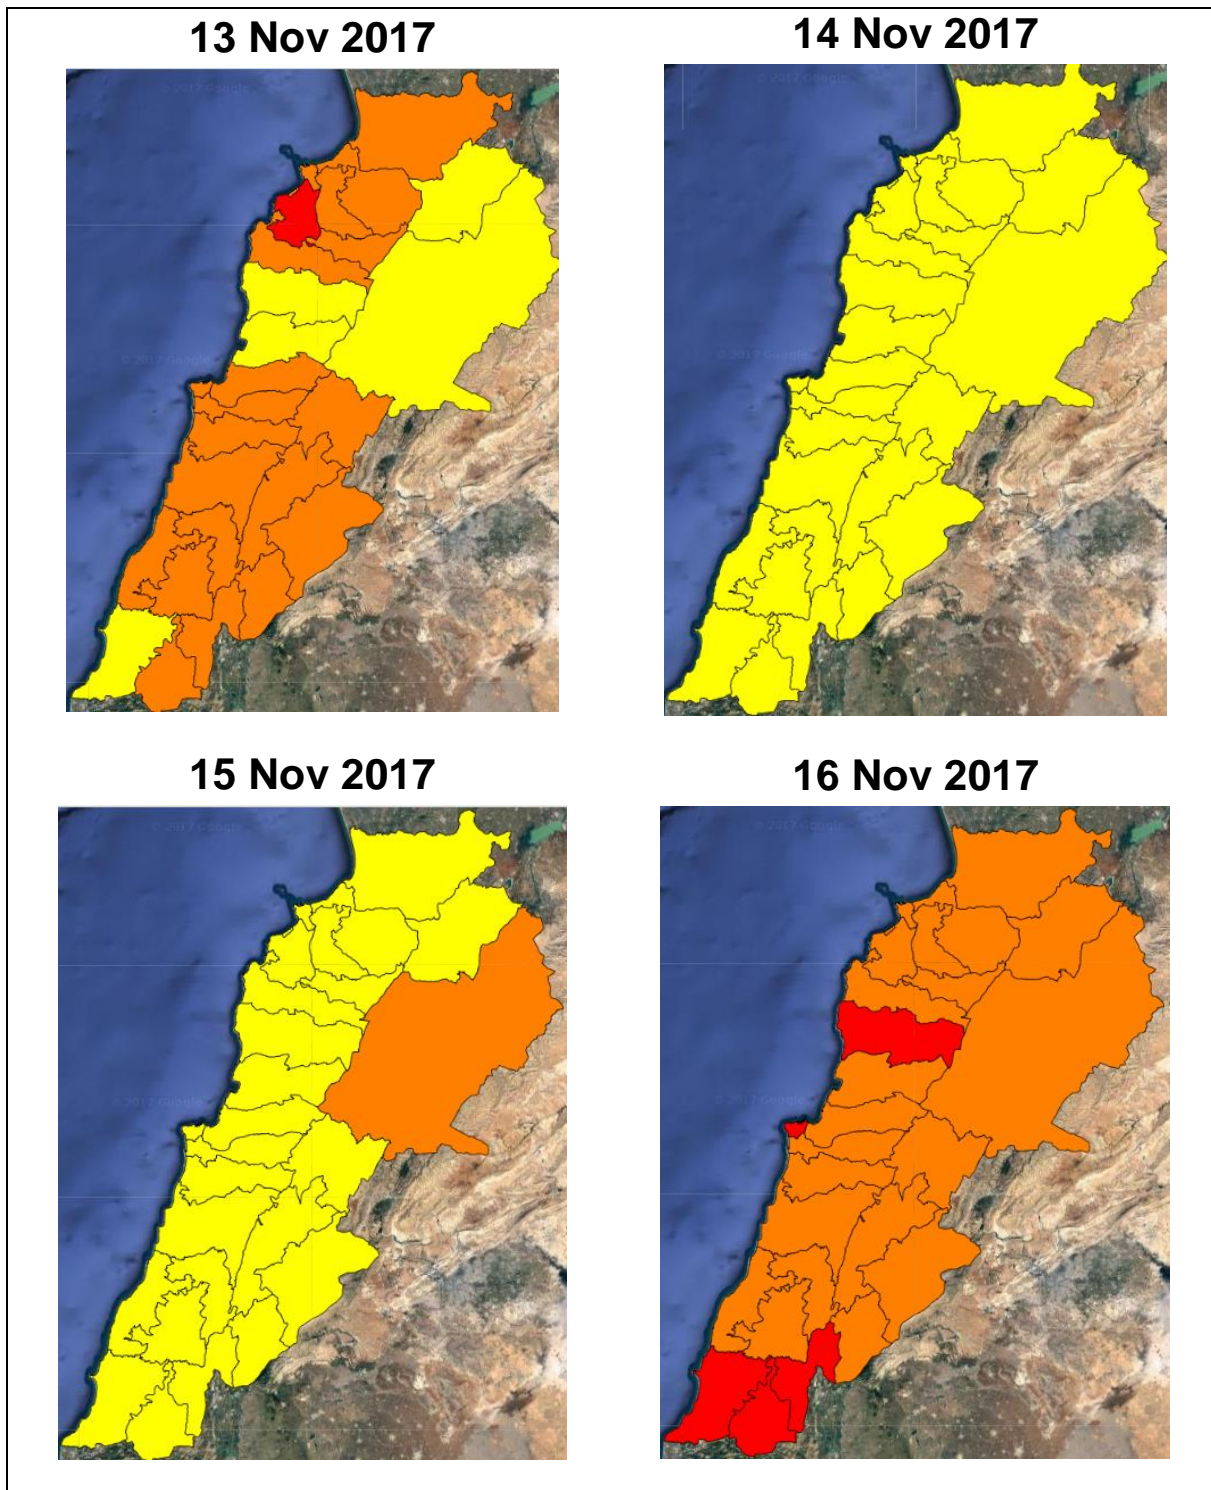

FIRE RISK INDEX

Layer Legend:
Lebanon Wildfire Risk Index 1

Data: Run: 14/11/2017 00:00. Forecast for 14

Model: RISICO for the Republic of Lebanon

Variable: Fire Weather Index

Spatial Resolution: Caza

- VERY LOW
- LOW
- MEDIUM-LOW
- MEDIUM
- MEDIUM-HIGH
- HIGH
- EXTREME