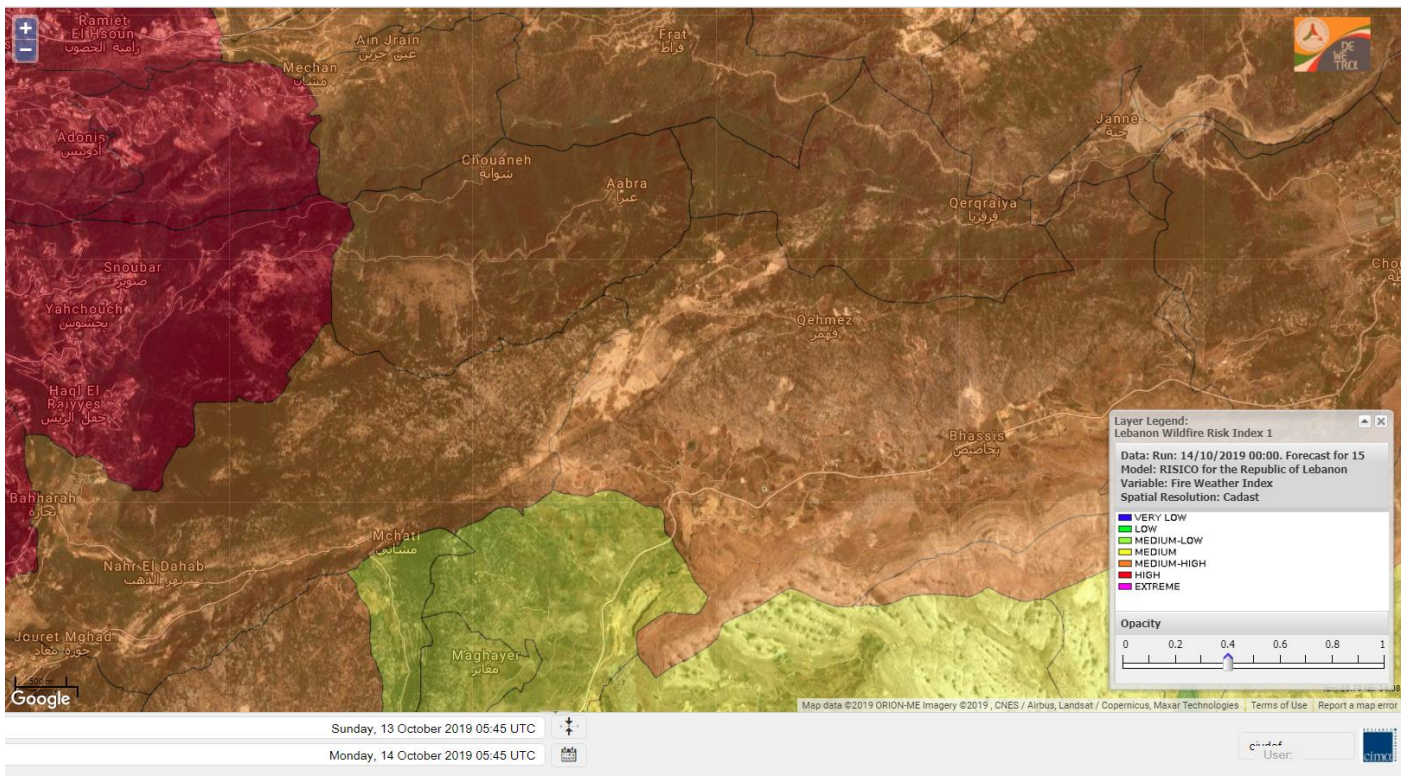

Jabal Moussa Reserve Forecast for 15 October 2019