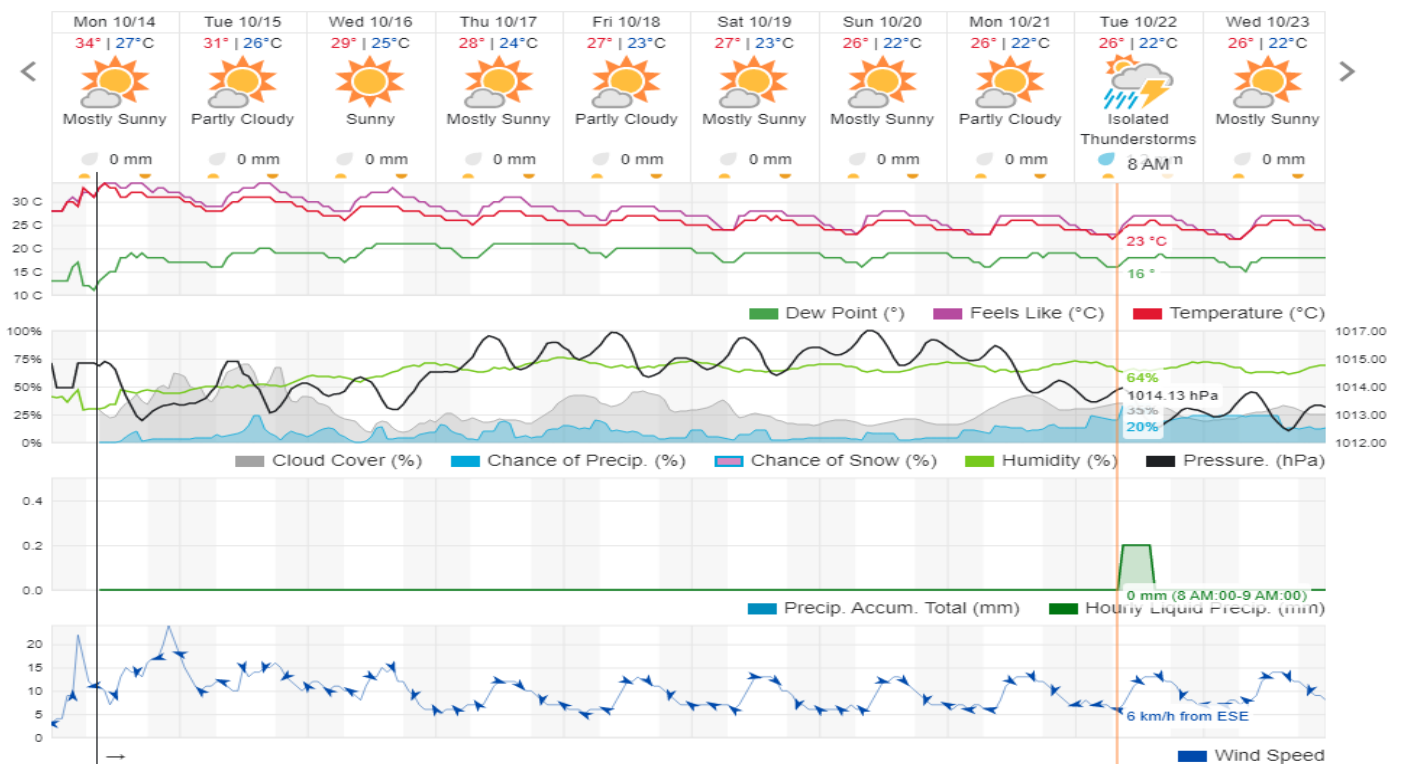

## Beirut, Beirut Governorate, Lebanon

34° ACHRAFIEH, RIZK STATION | CHANGE

TODAY HOURLY 10-DAY CALENDAR HISTORY WUNDERMAP

Customize