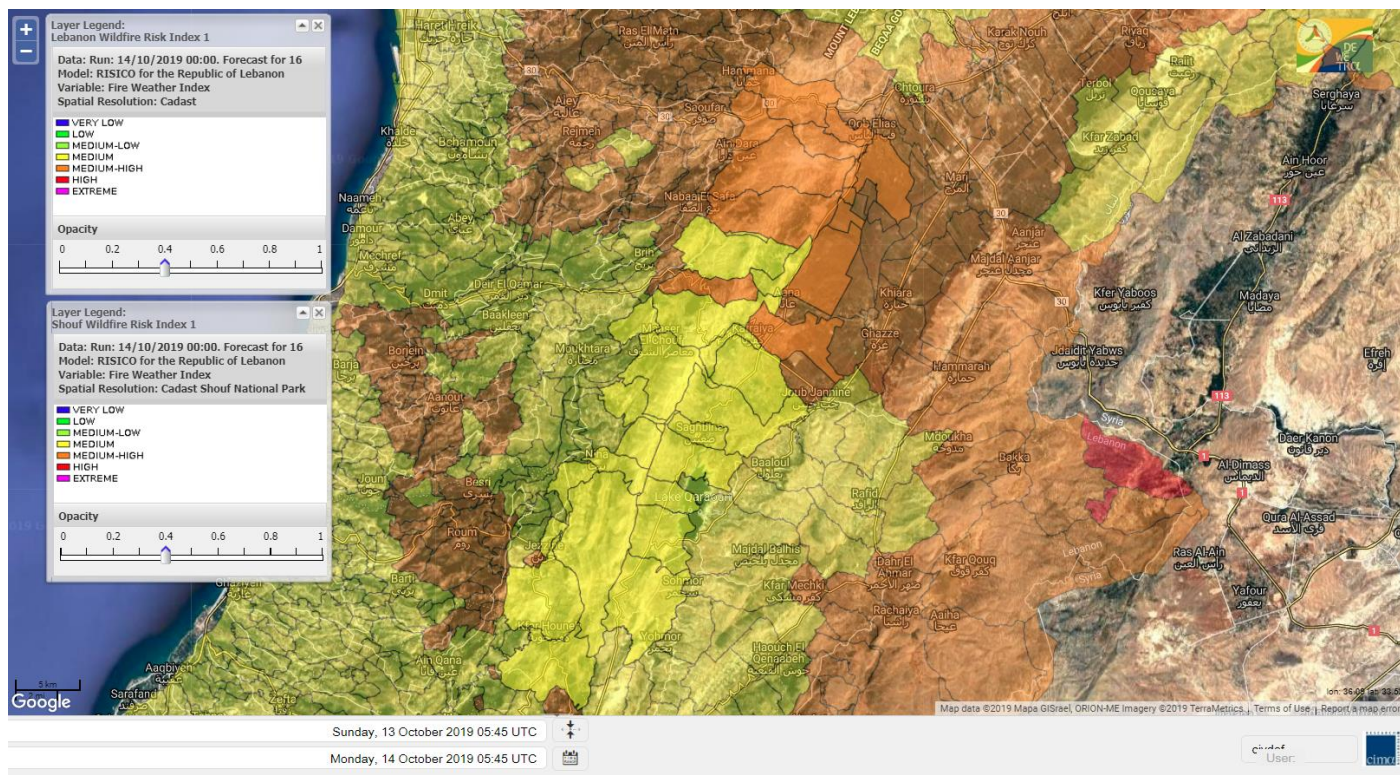

Shouf Biosphere Reserve Forecast for 16 October 2019