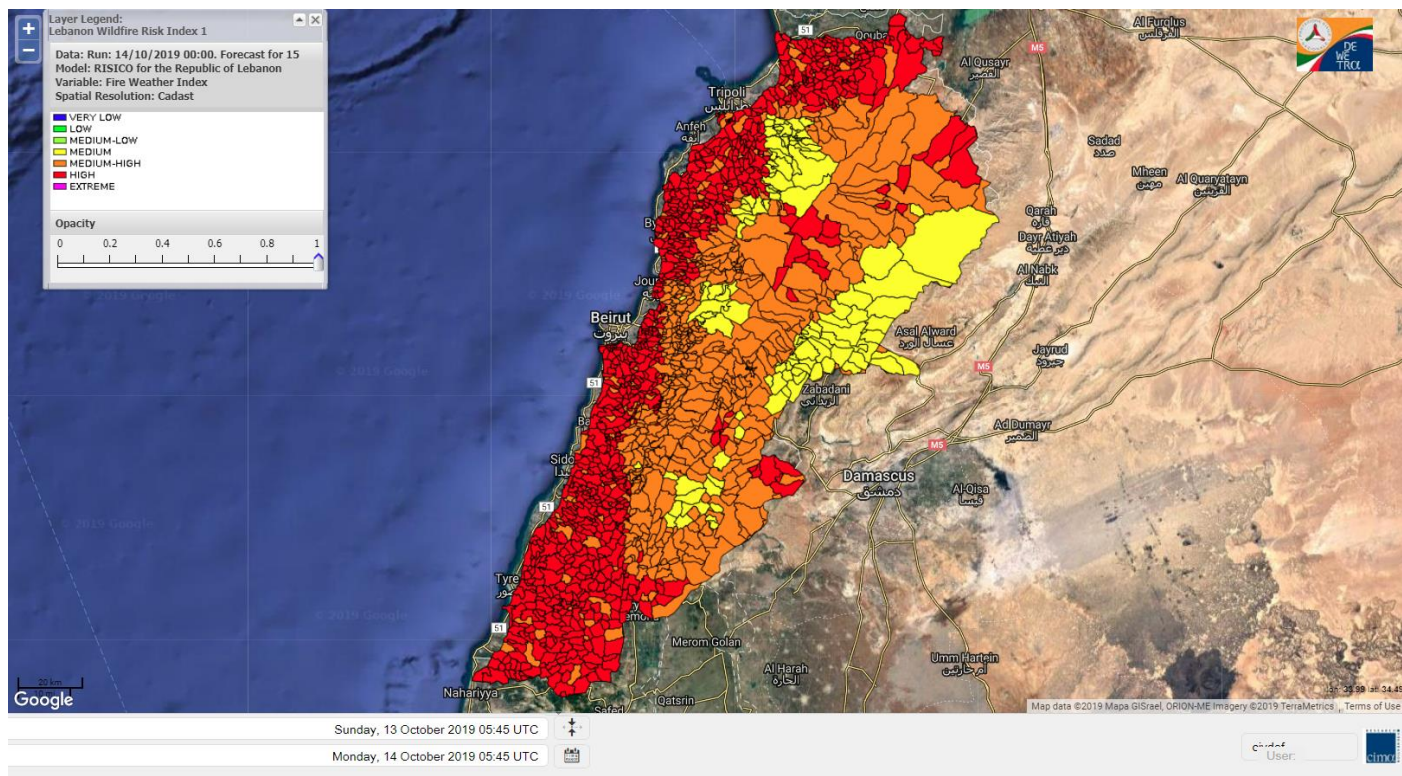

Lebanon for 15 October 2019