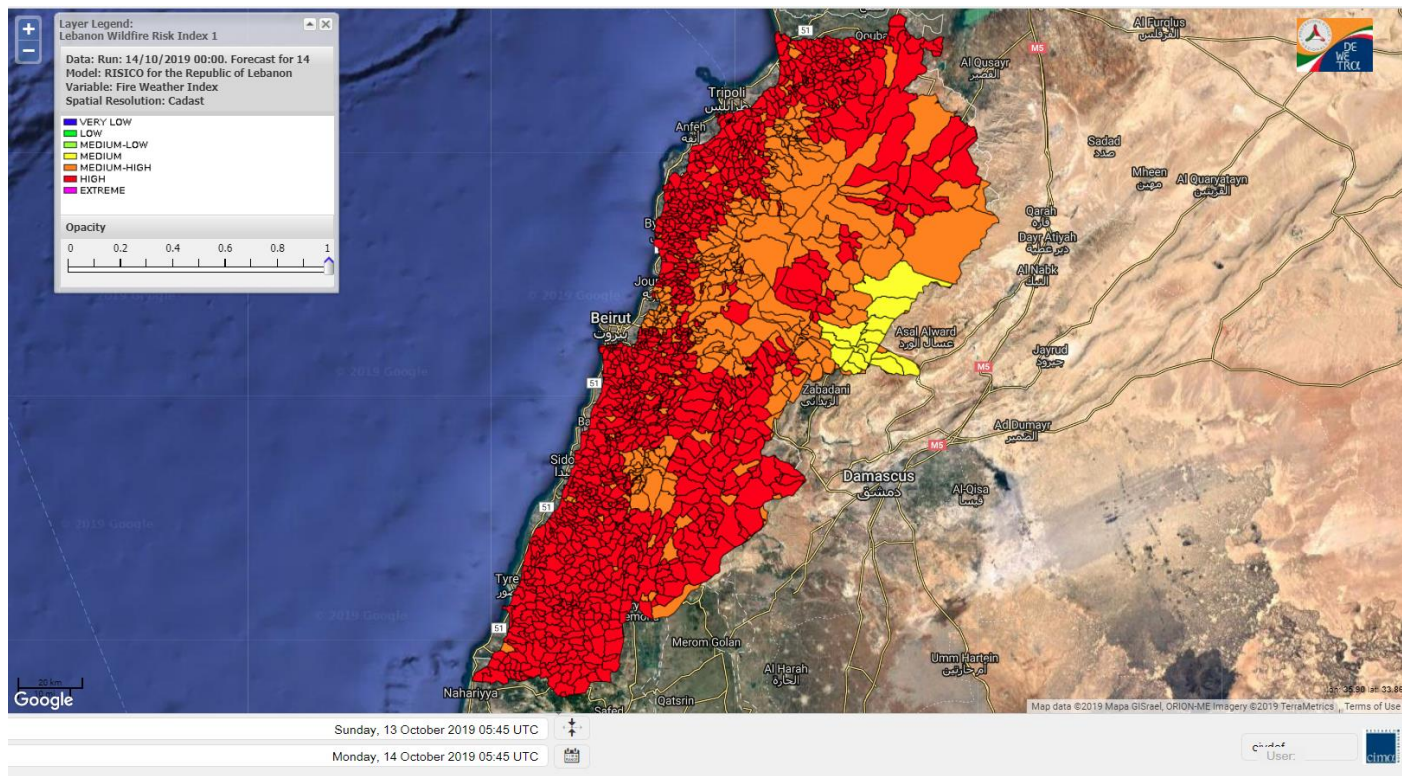

Lebanon for 14 October 2019