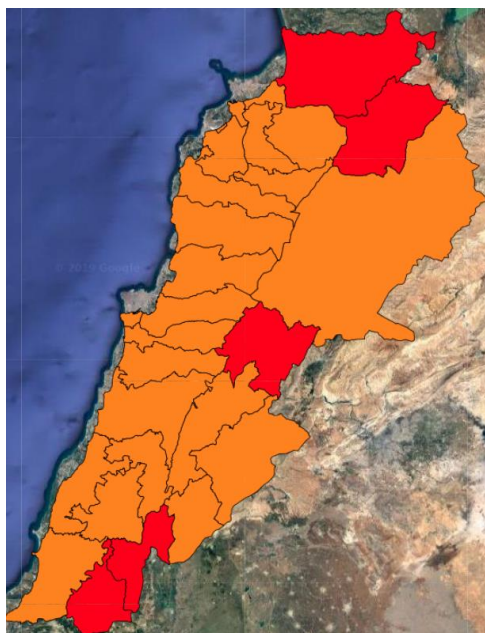

FIRE RISK INDEX

13 October 2019