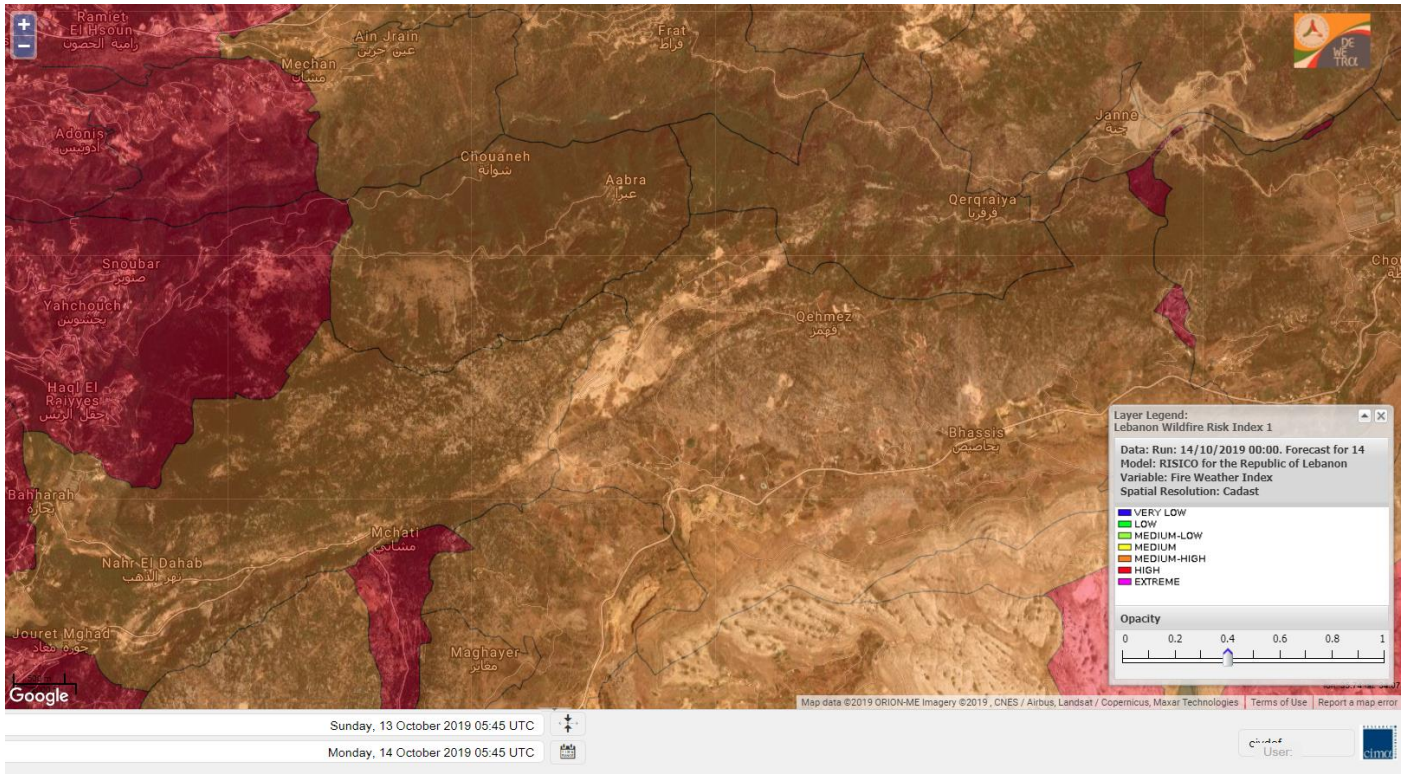

Jabal Moussa Reserve Forecast for 14 October 2019