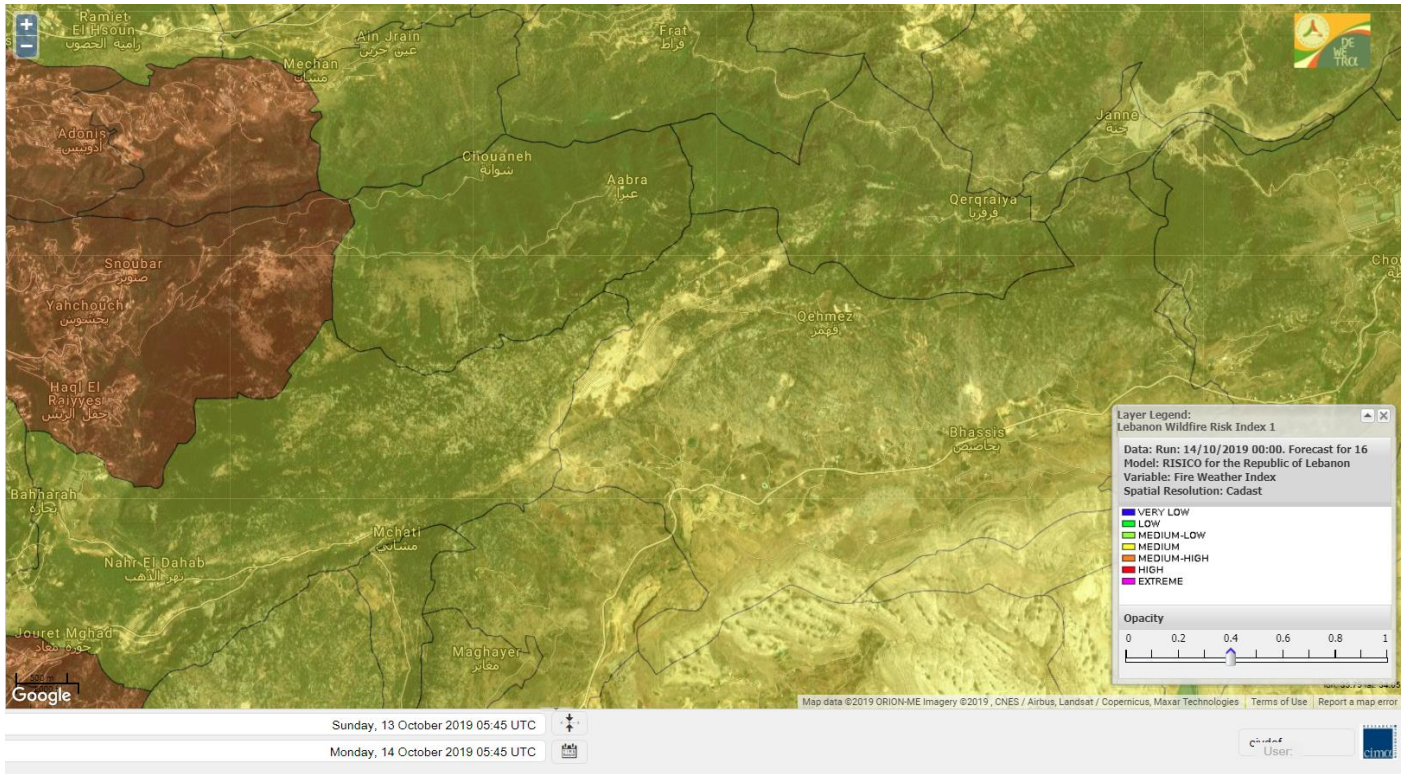

Jabal Moussa Reserve Forecast for 16 October 2019