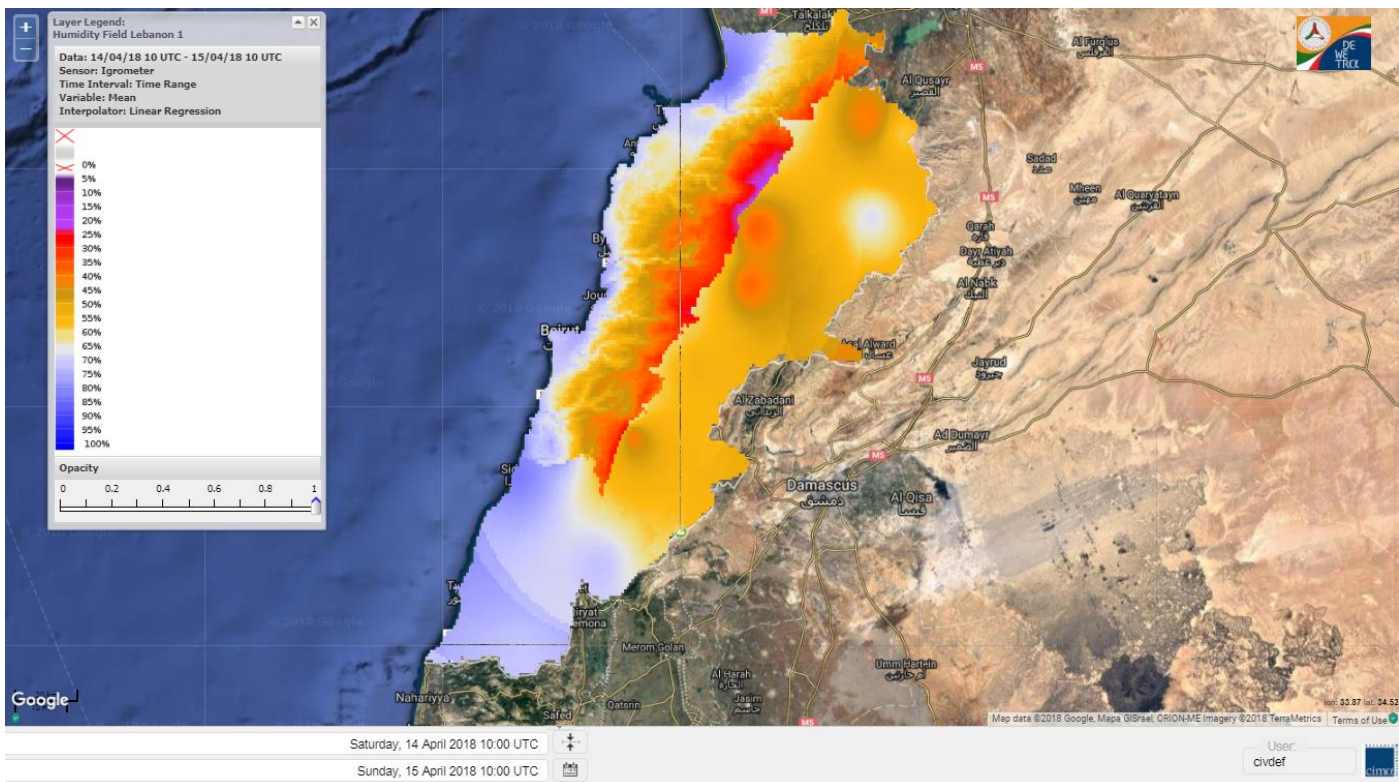

Lebanon humidity for 15 April 2018