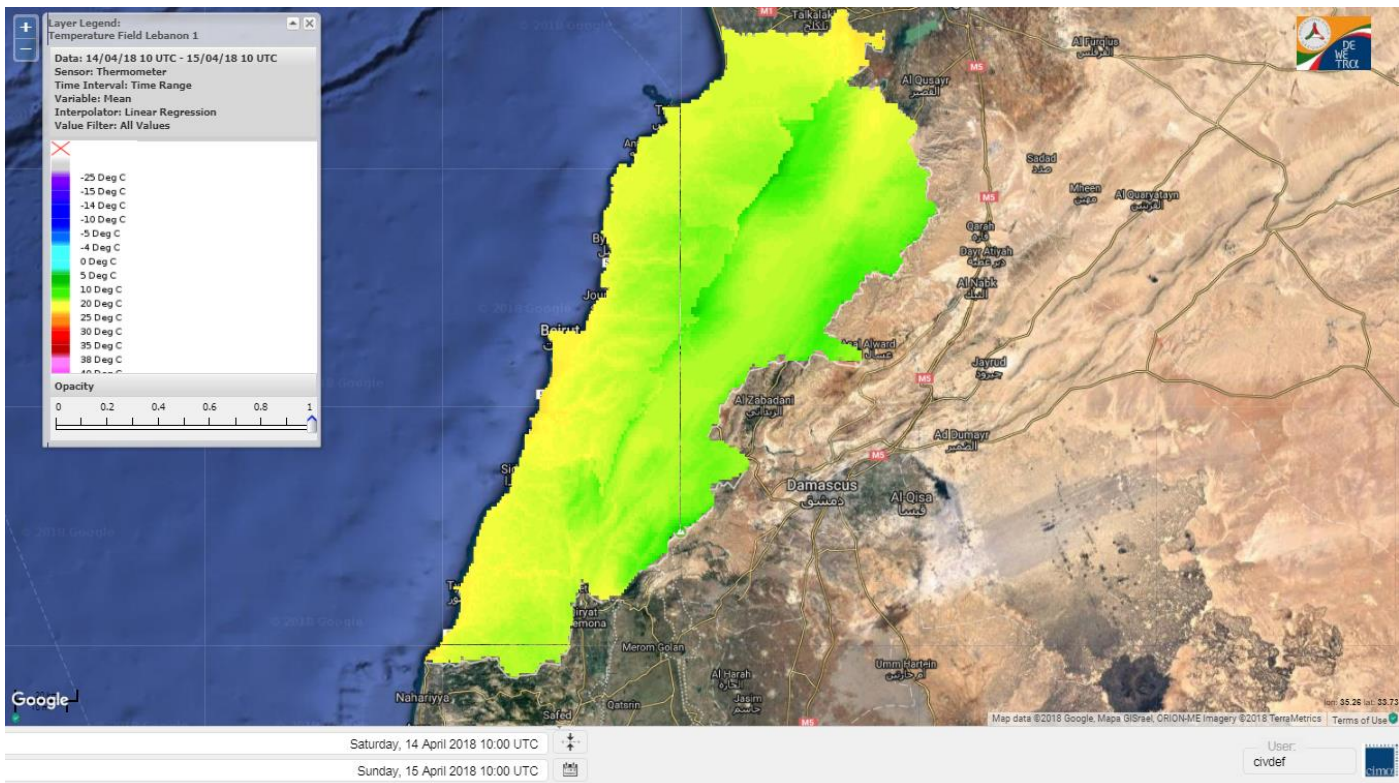

Lebanon temperature for 15 April 2018