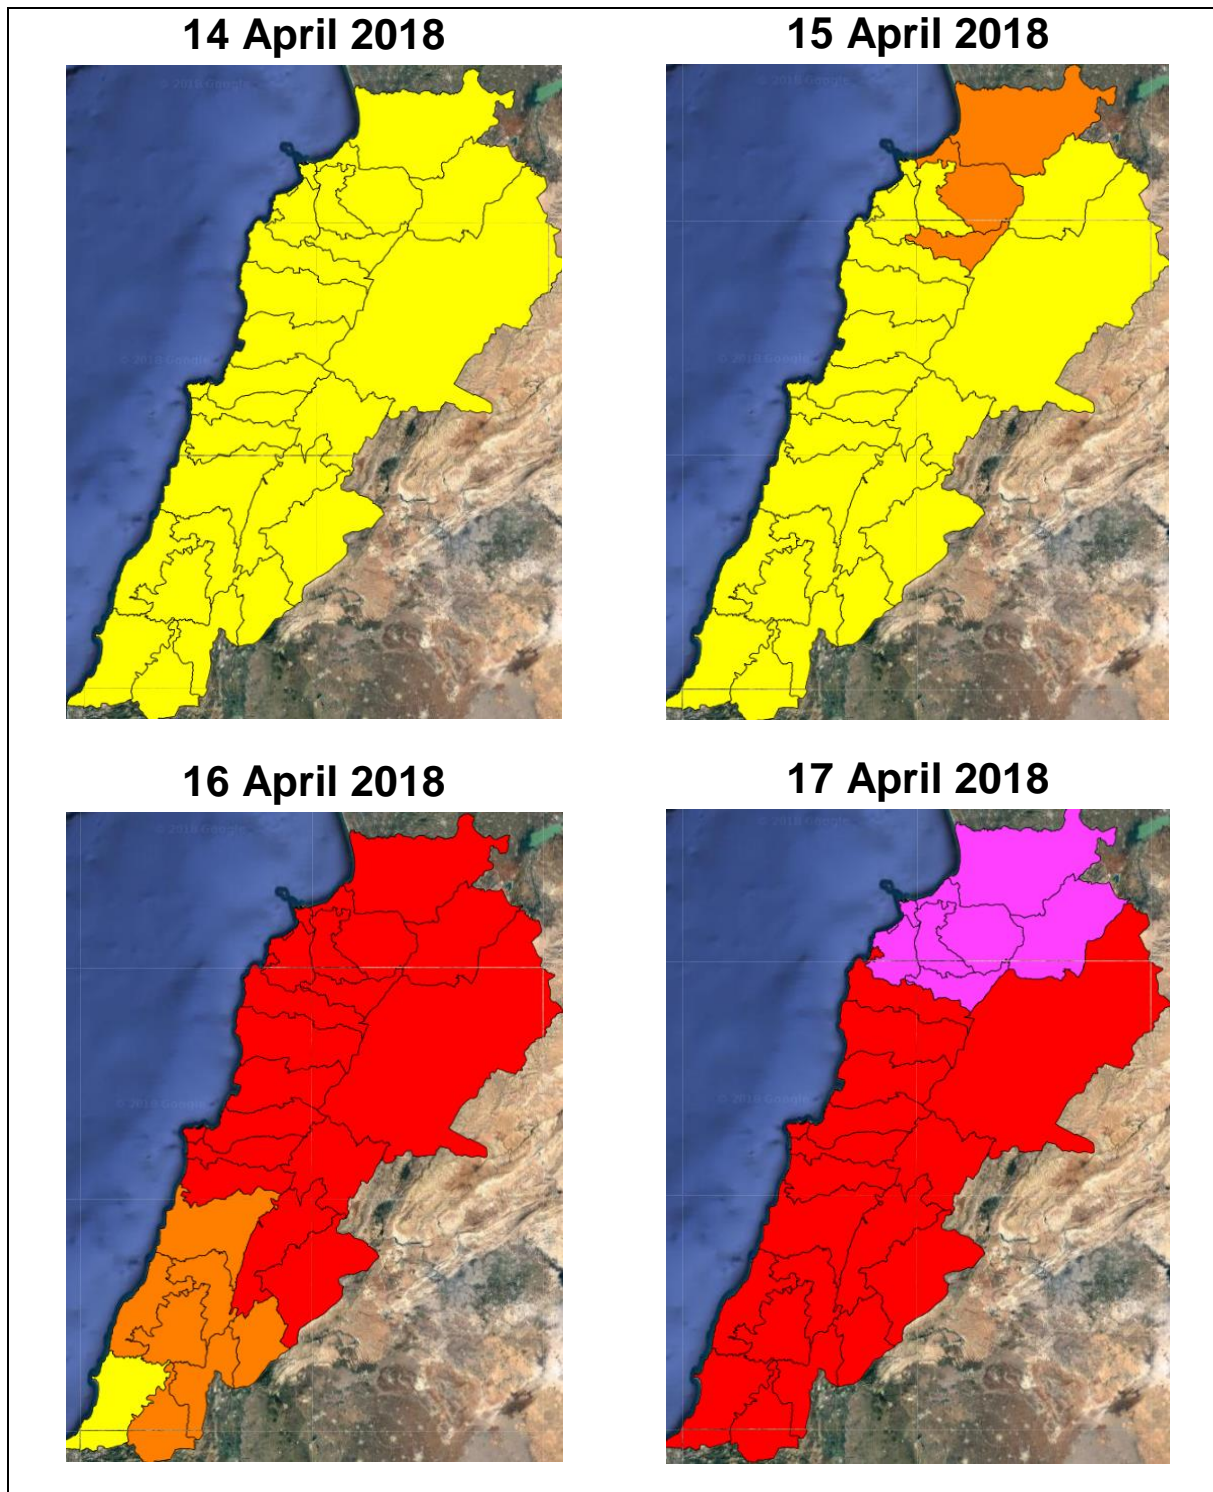

FIRE RISK INDEX

Layer Legend:
Lebanon Wildfire Risk Index 1

Data: Run: 15/04/2018 00:00. Forecast for 15
Model: RISICO for the Republic of Lebanon
Variable: Fire Weather Index
Spatial Resolution: Caza

- VERY LOW
- LOW
- MEDIUM-LOW
- MEDIUM
- MEDIUM-HIGH
- HIGH
- EXTREME