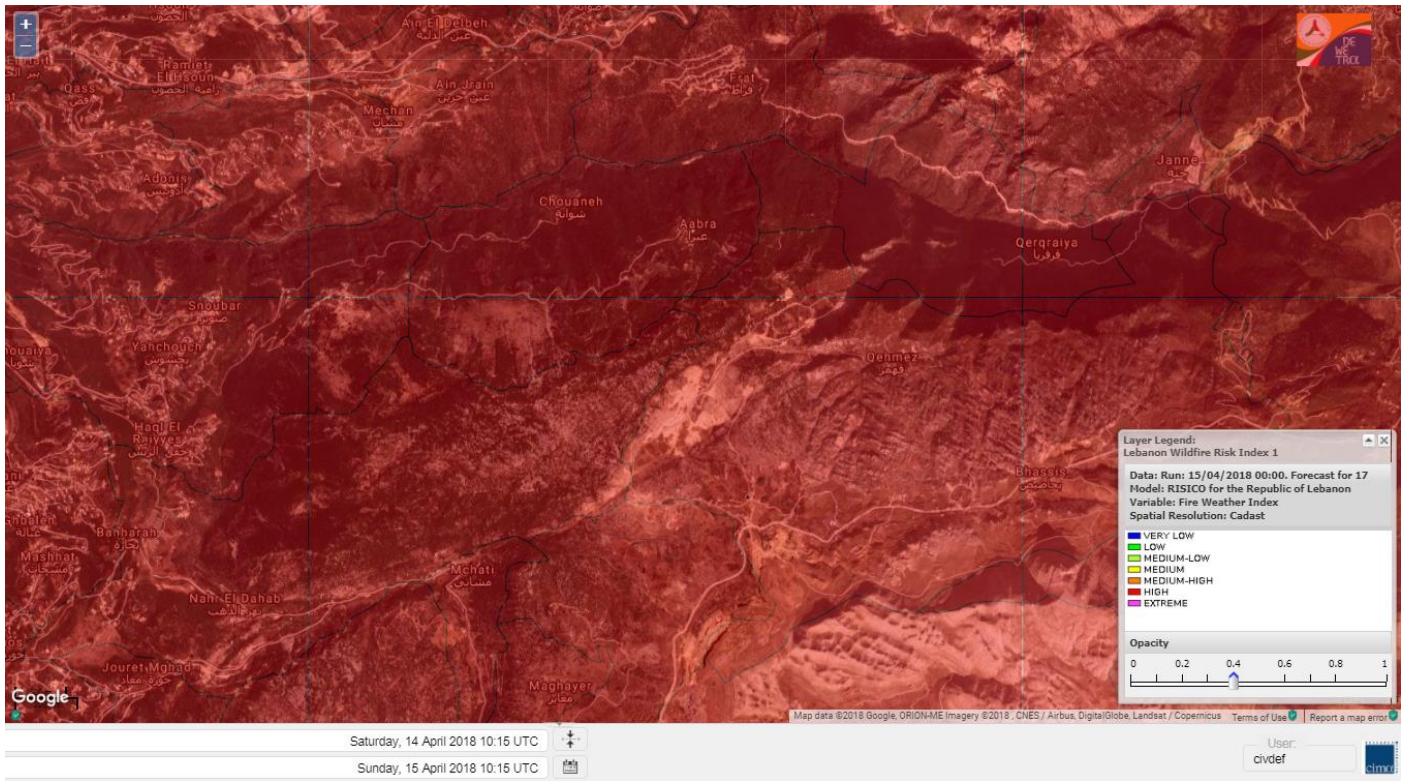

Jabal Moussa Reserve Forecast for 17 April 2018