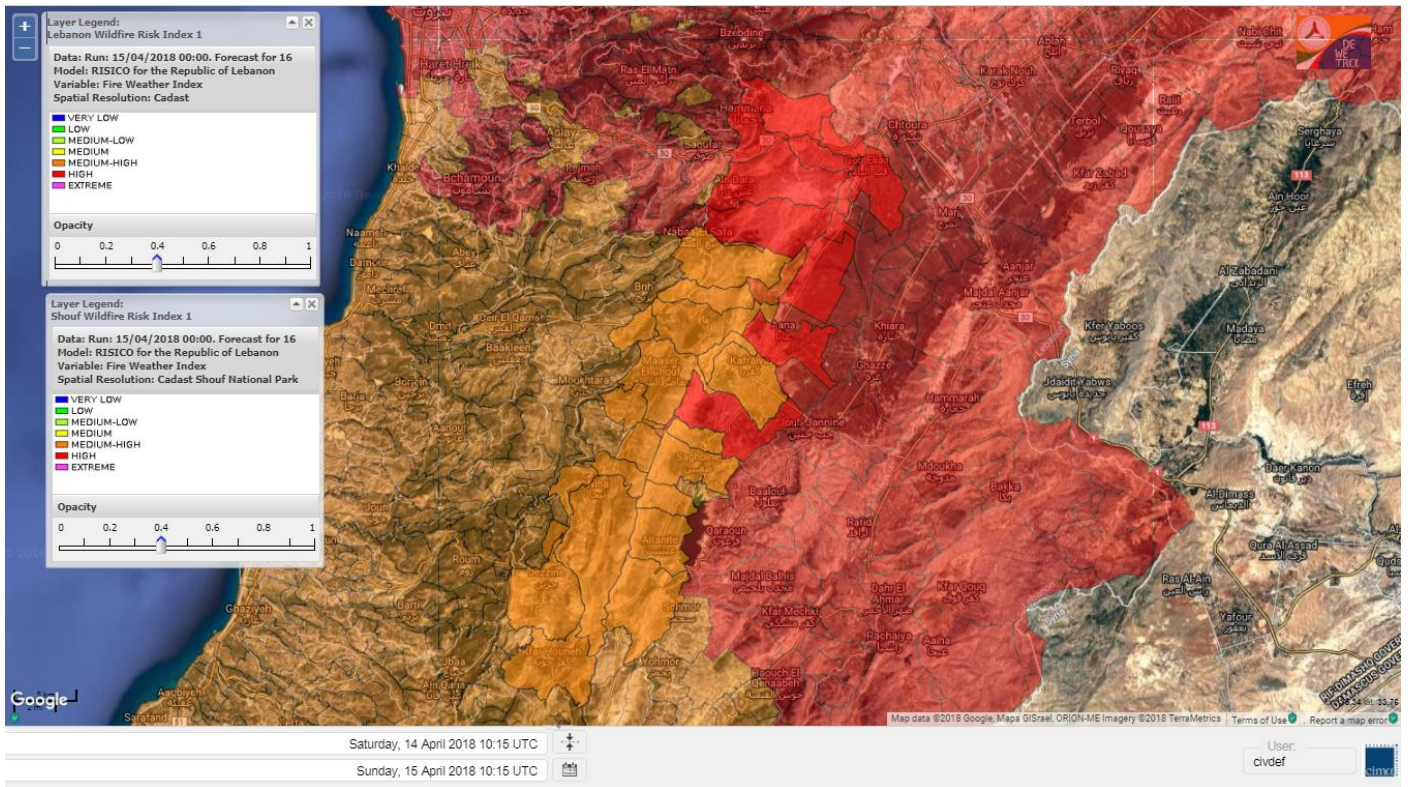

Shouf Biosphere Reserve Forecast for 16 April 2018