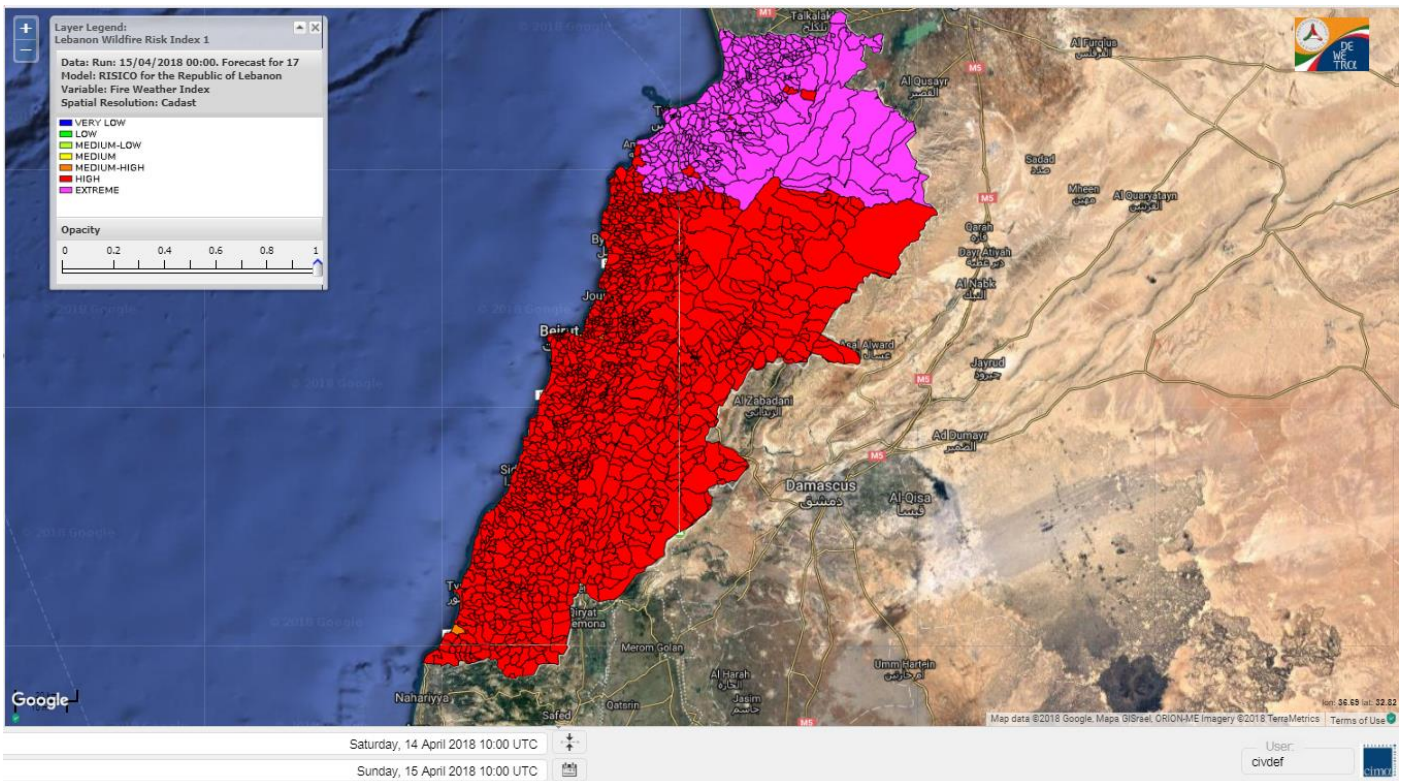

Lebanon for 17 April 2018