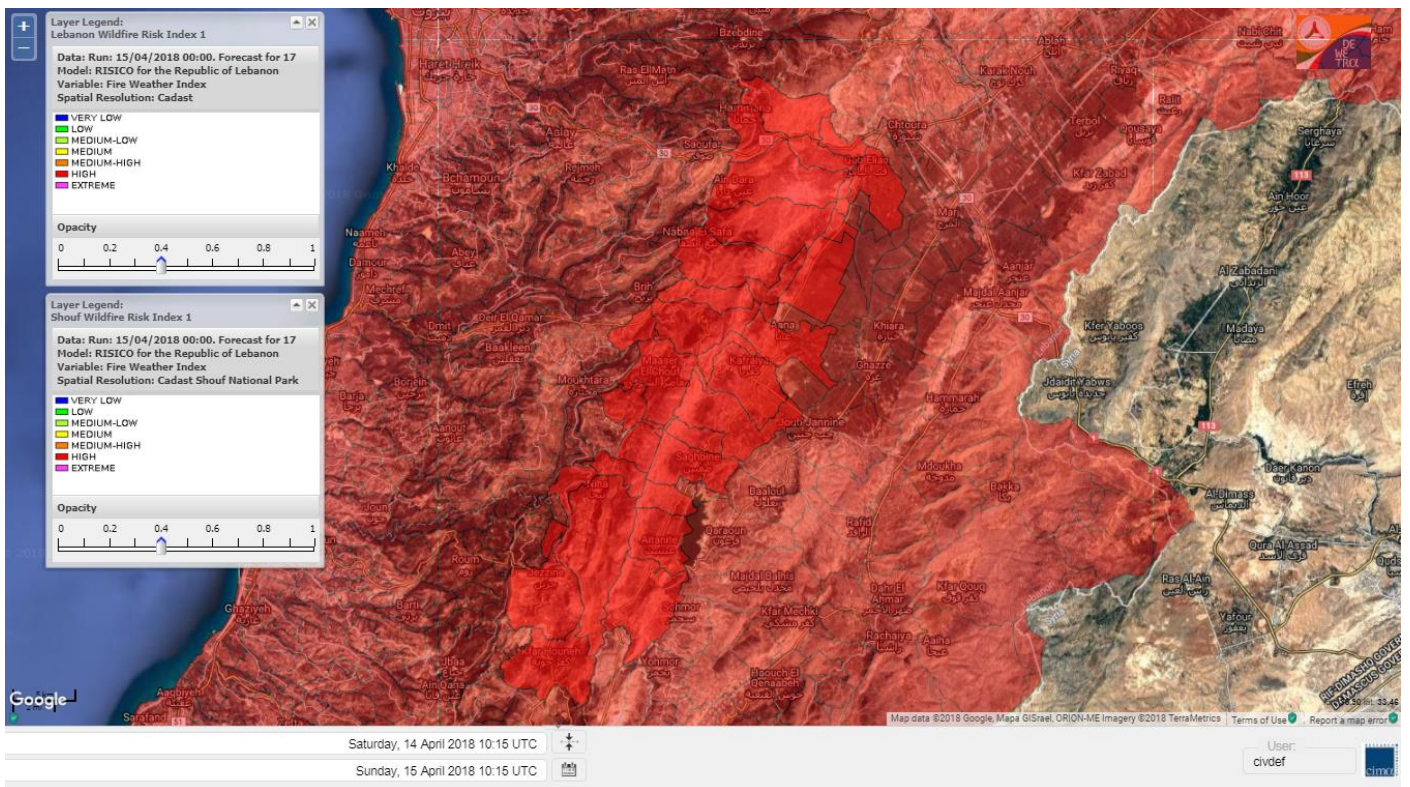

Shouf Biosphere Reserve Forecast for 17 April 2018