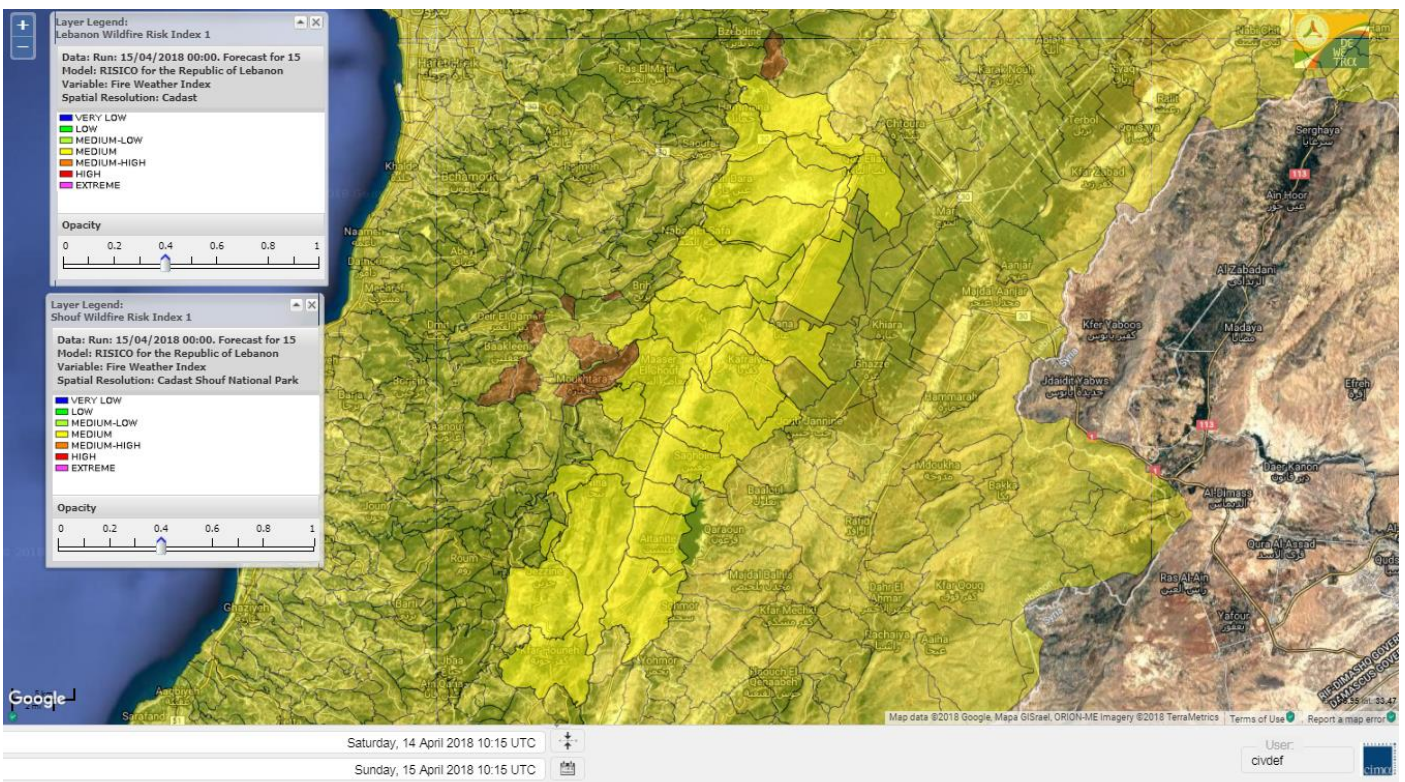

Shouf Biosphere Reserve Forecast for 15 April 2018