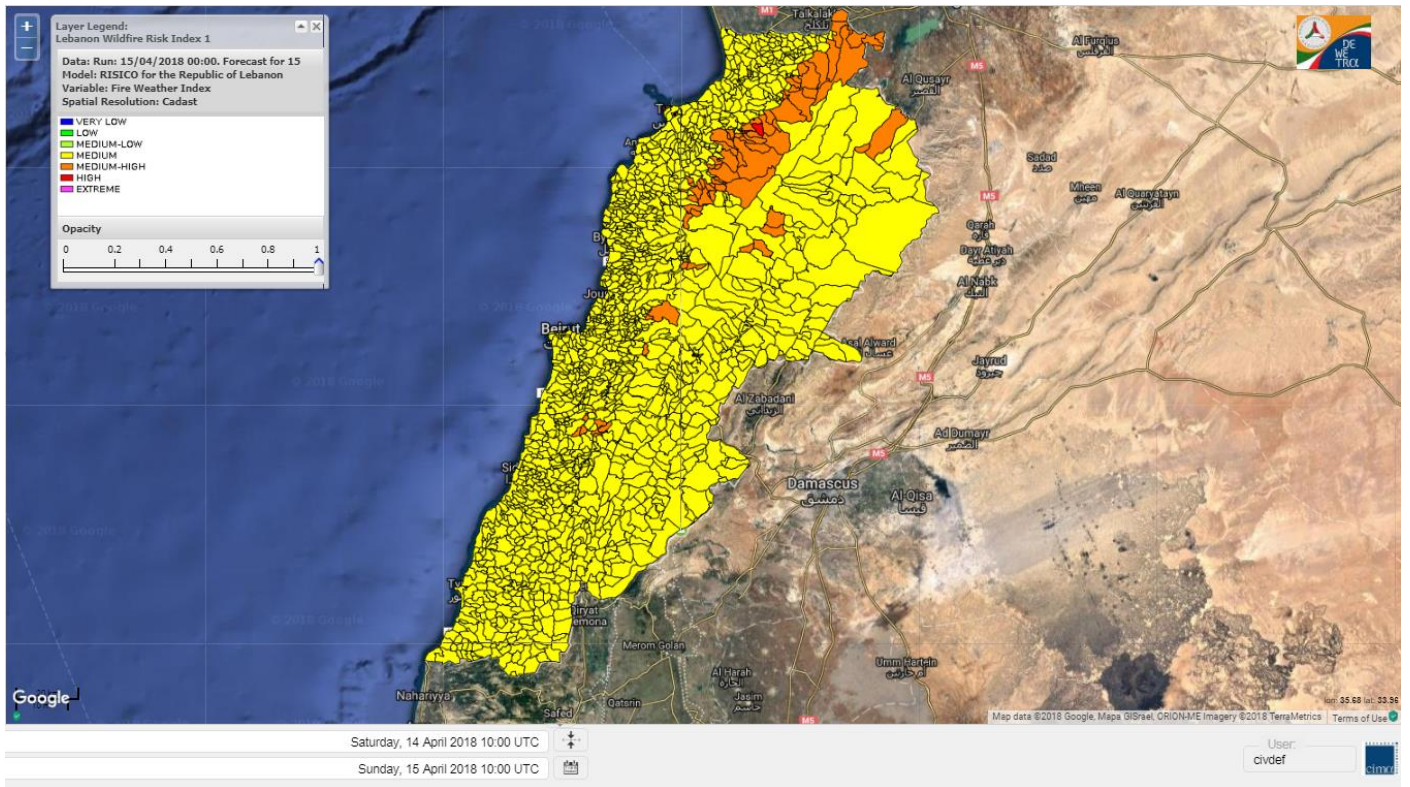

Lebanon for 15 April 2018