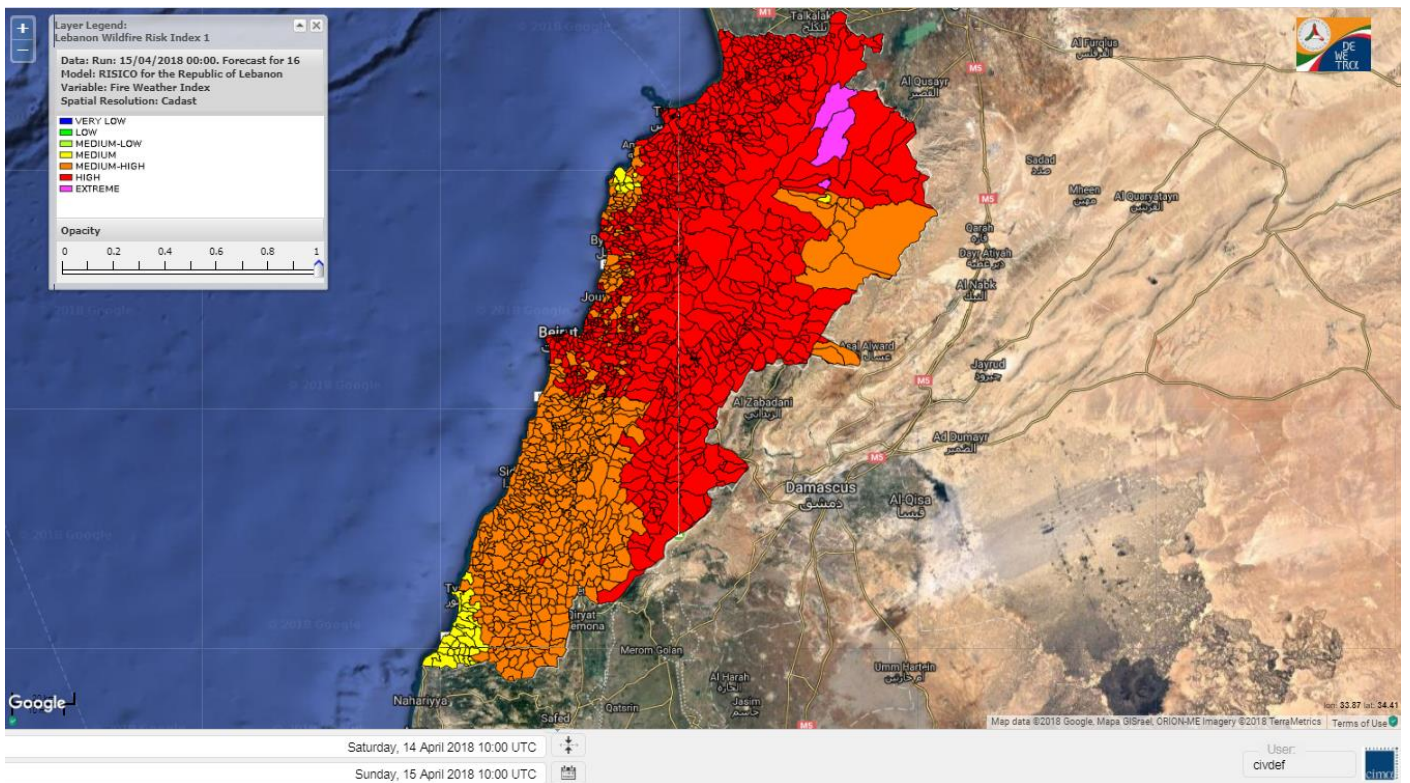

Lebanon for 16 April 2018