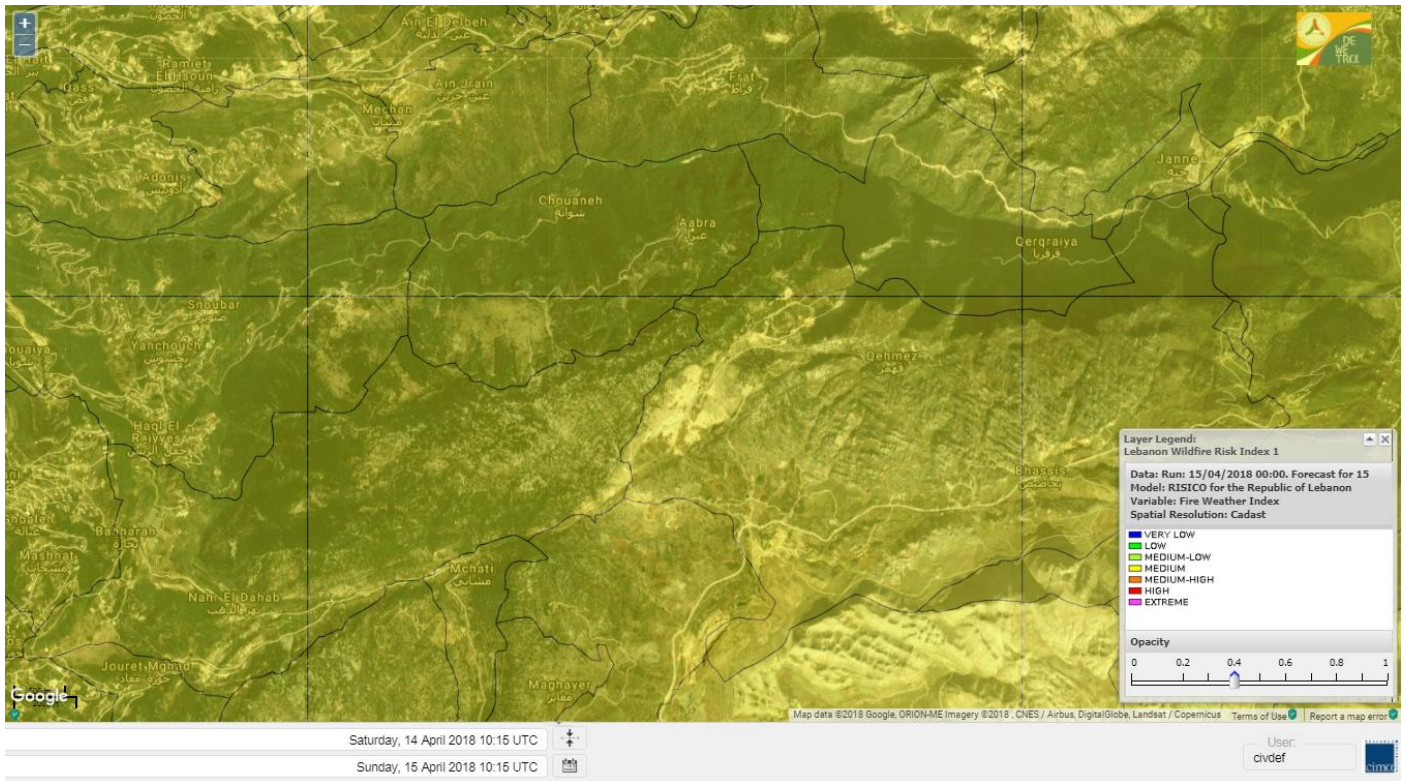

Shouf Biosphere Reserve Forecast for 15 April 2018

Shouf Biosphere Reserve Forecast for 16 April 2018

Shouf Biosphere Reserve Forecast for 17 April 2018

Jabal Moussa Reserve Forecast for 15 April 2018

Jabal Moussa Reserve Forecast for 16 April 2018