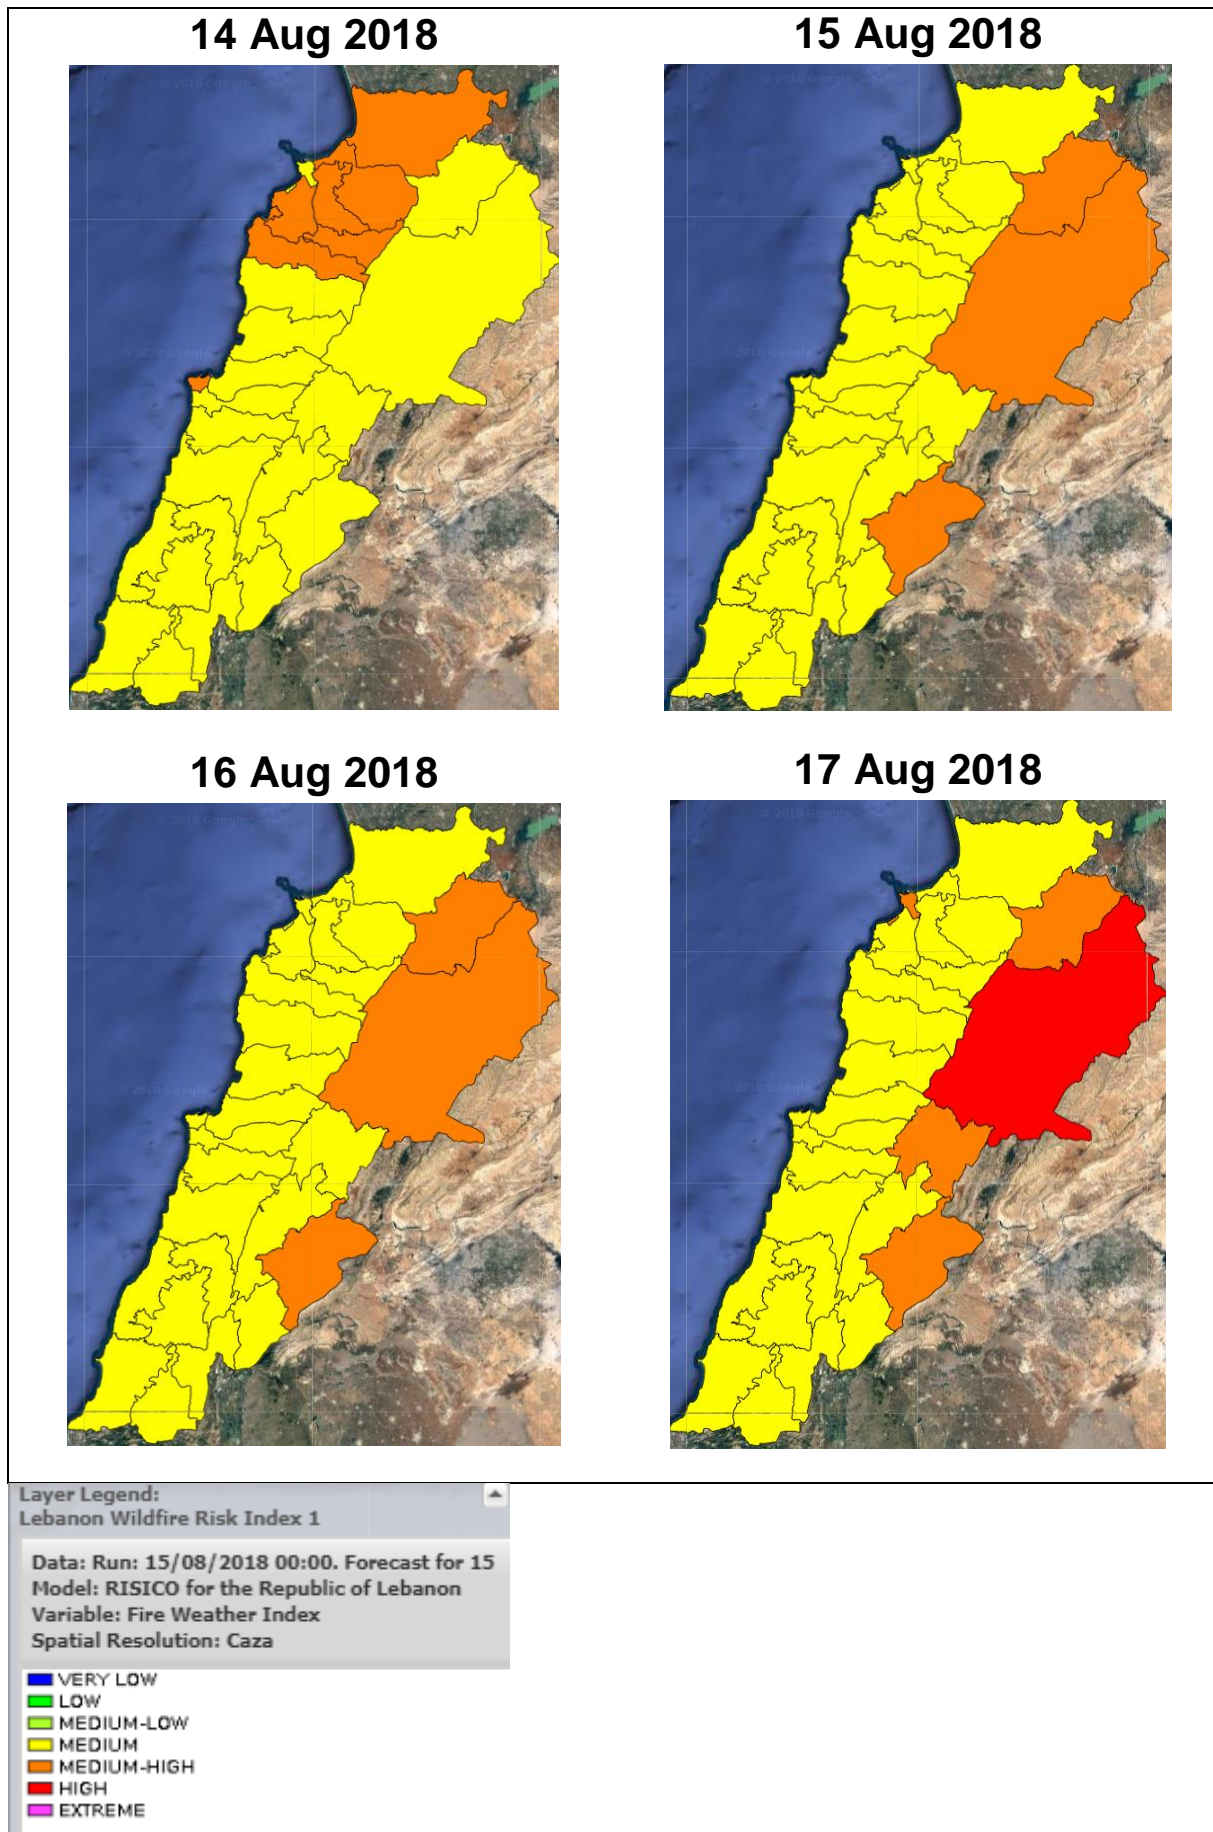

FIRE RISK INDEX