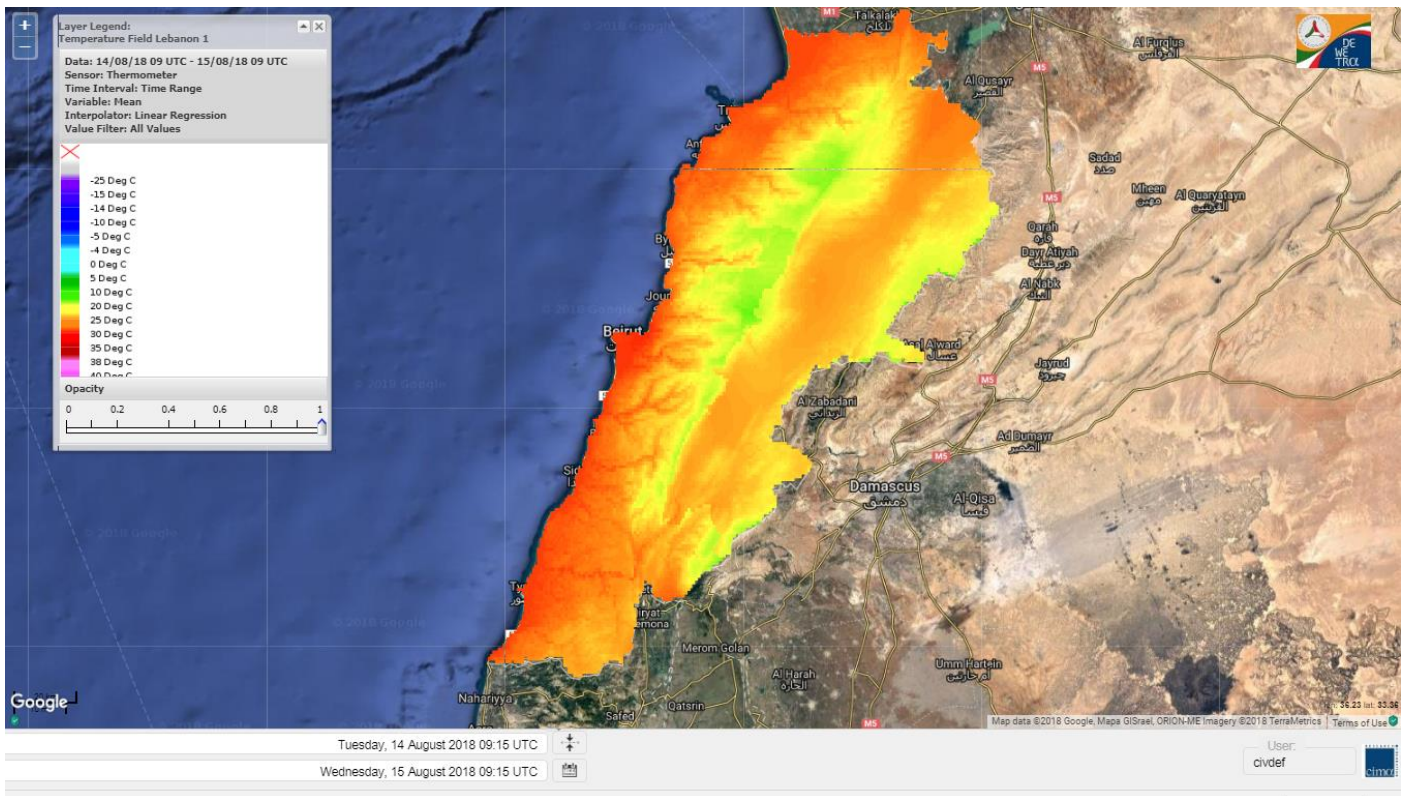

Lebanon temperature for 15 Aug 2018