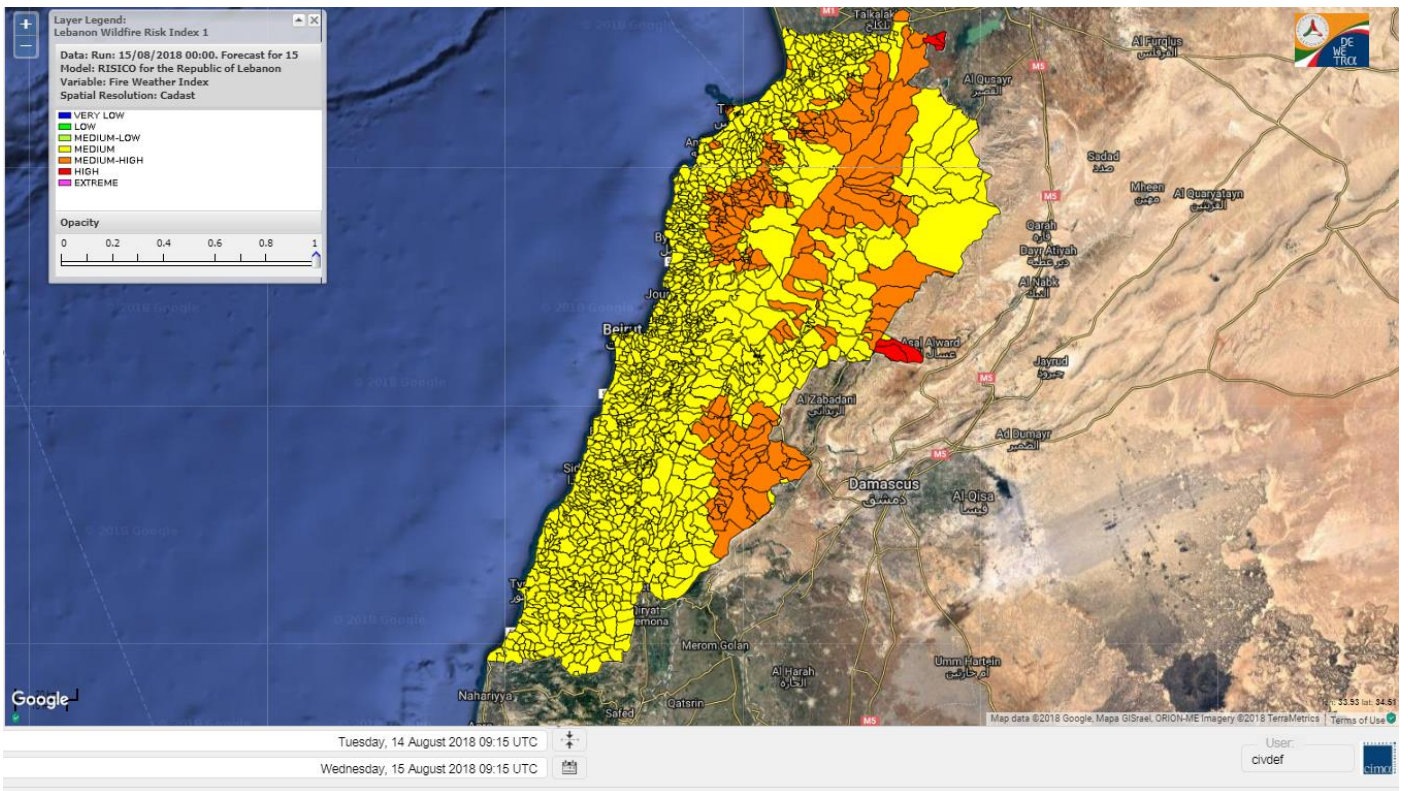

Lebanon for 15 Aug 2018