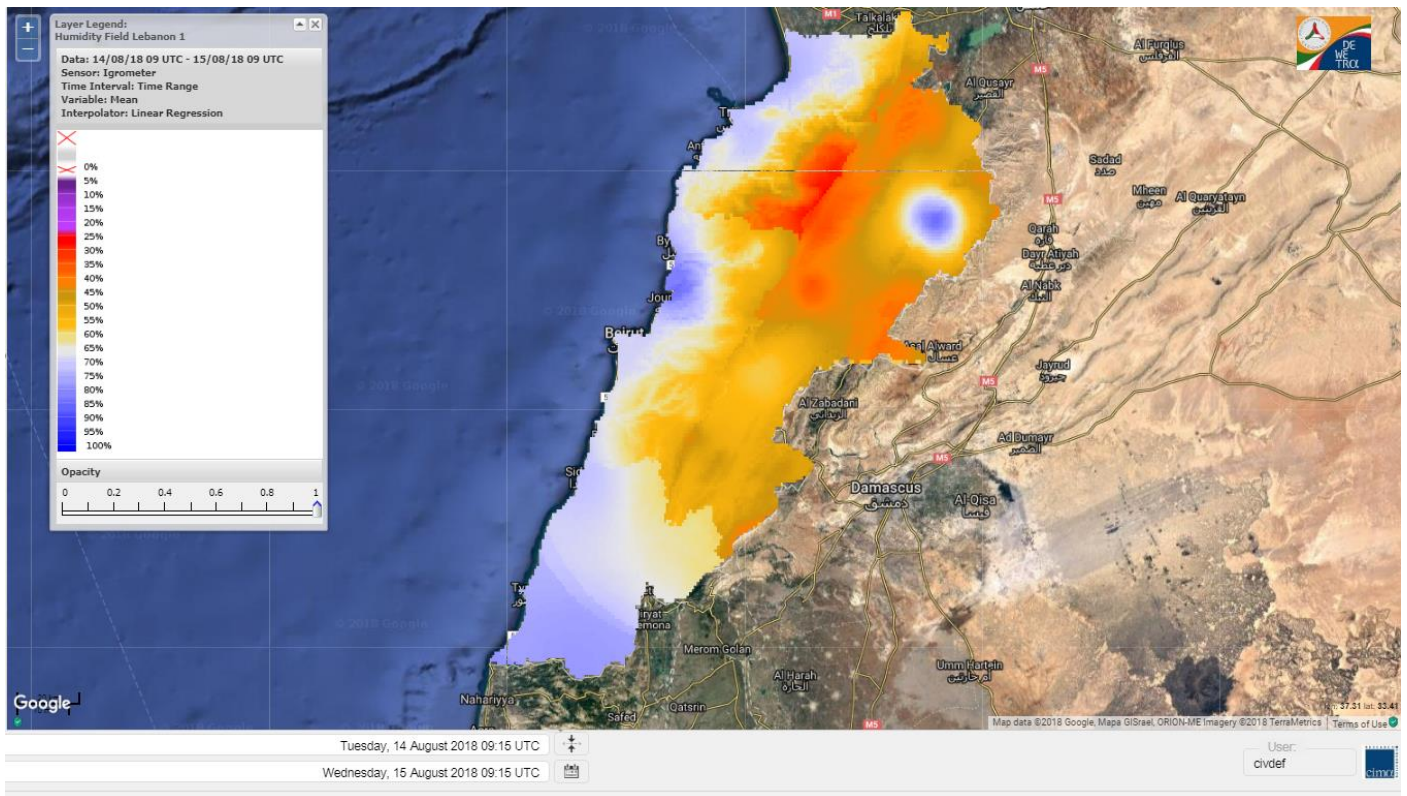

Lebanon humidity for 15 Aug 2018