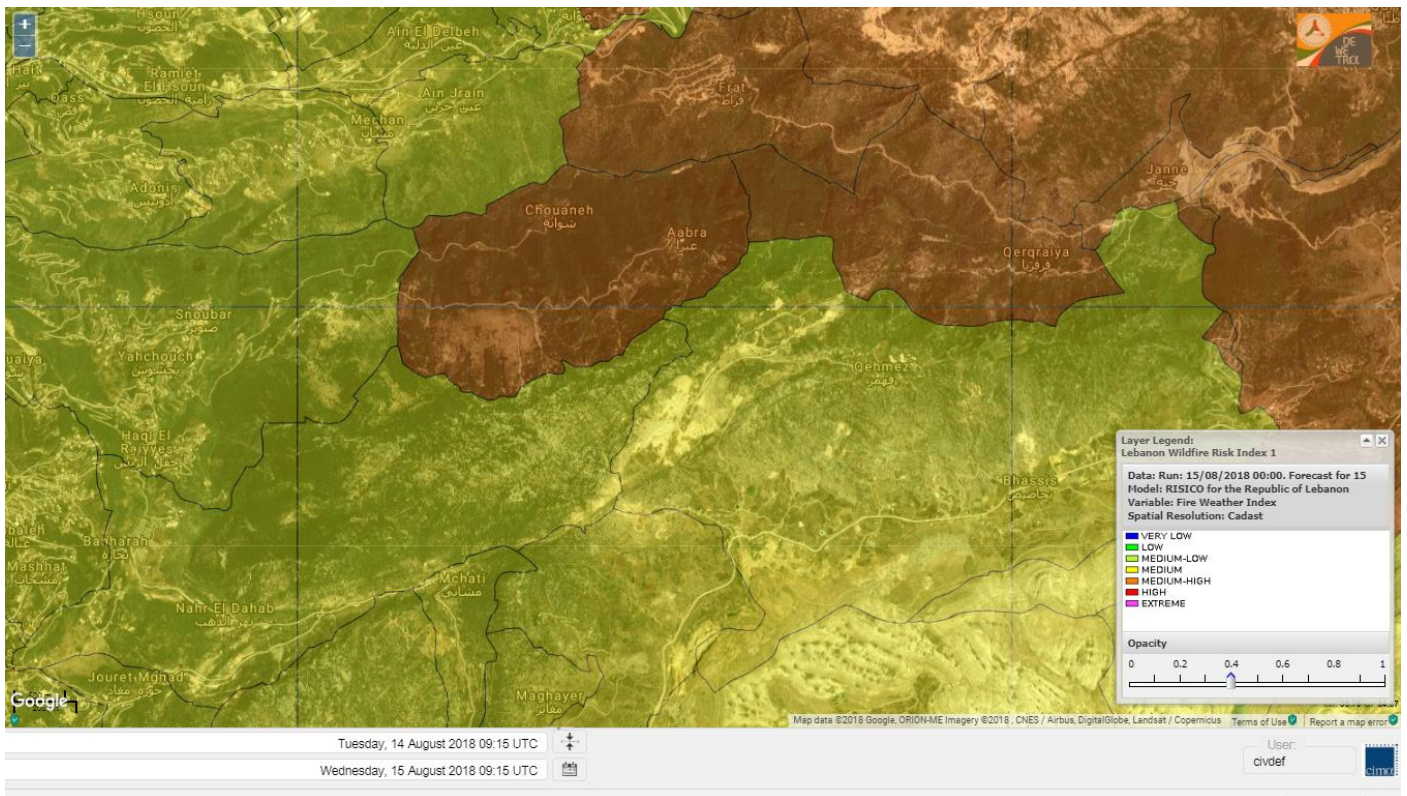

Jabal Moussa Reserve Forecast for 15 Aug 2018