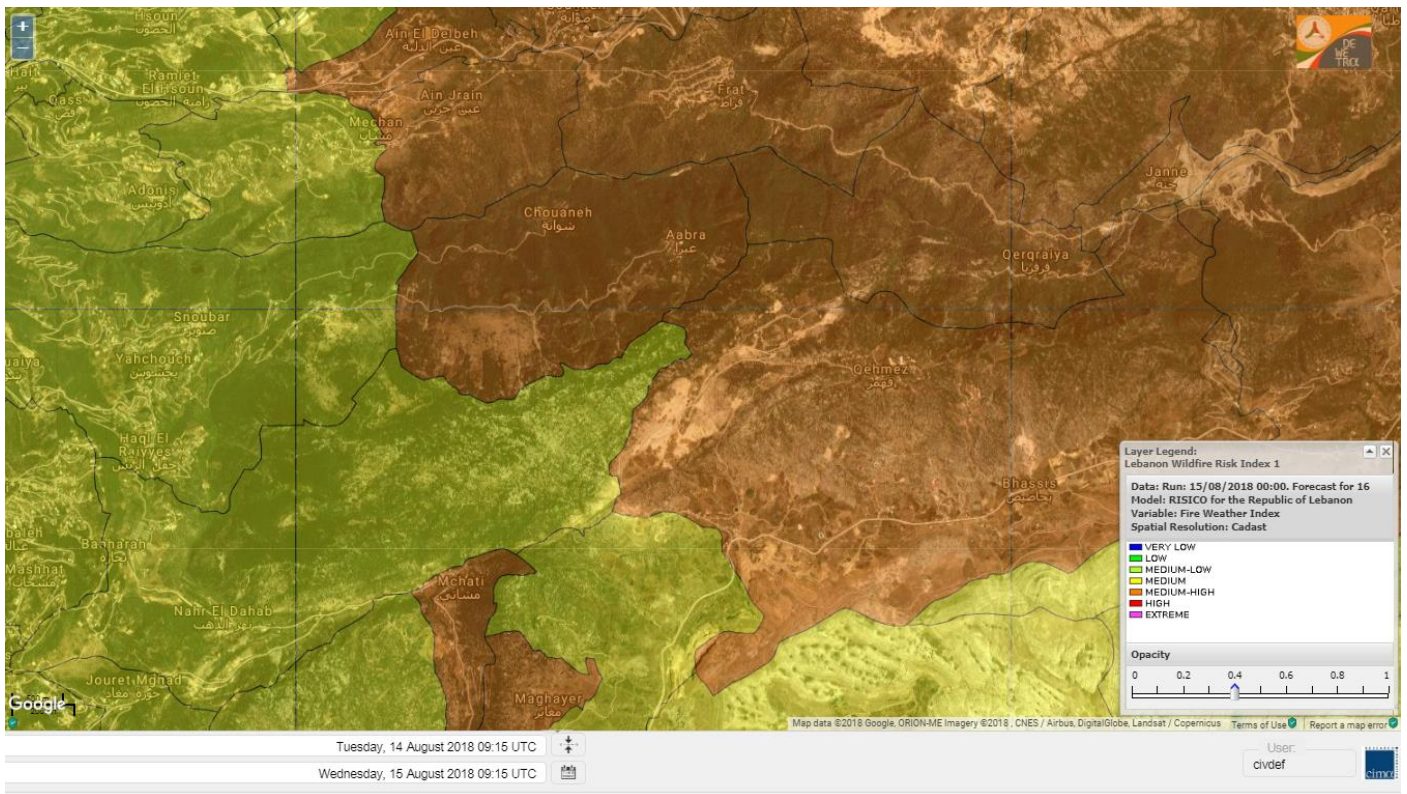

Jabal Moussa Reserve Forecast for 16 Aug 2018