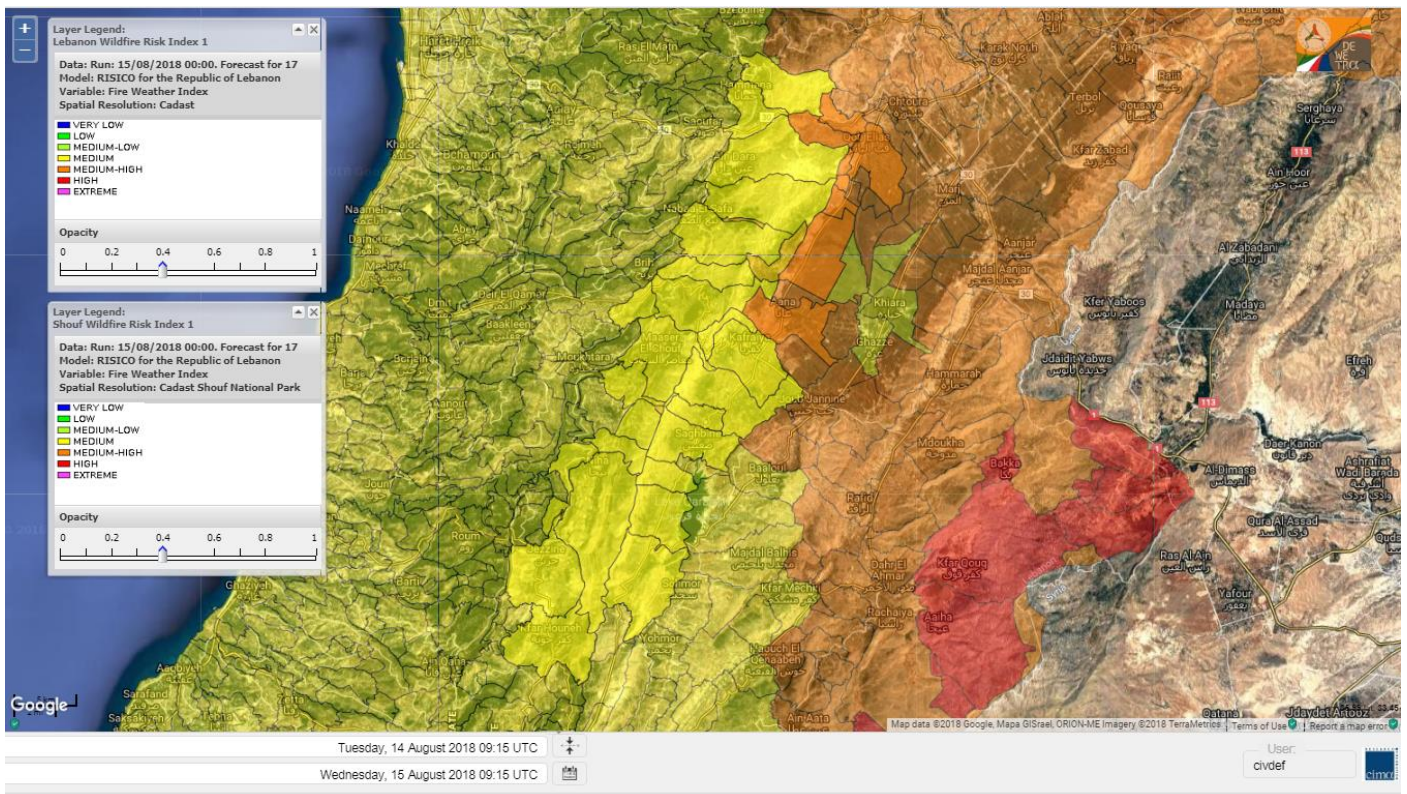

Shouf Biosphere Reserve Forecast for 17 Aug 2018